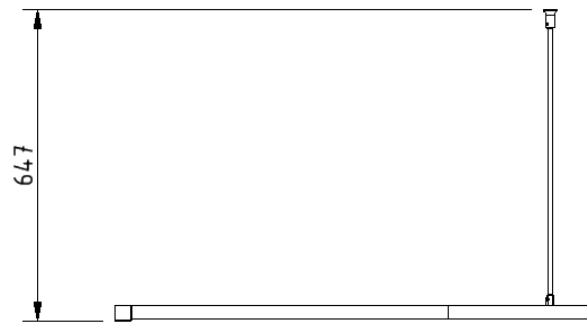

Finish options

WH

White
RAL 9016

Product description

Product code

Shower curtain track, L-shaped, 1000mm x1000mm, white (RAL 9016)

130301/WH

Shower curtain track, L-shaped, 1200mm x1200mm, white (RAL 9016)

130302/WH

Shower curtain track, L-shaped, 1500mm x1200mm, white (RAL 9016)

130303/WH

Disclaimer

NYMAS Group makes every effort to ensure that the information provided on this data sheet is correct. However, we cannot guarantee this, and accept no liability for any information or advice given on this data sheet.

Dimensions (mm)

PRODUCT CODE	130301/**	130302/**	130303/**
DIM 'A'	1000	1200	1500
DIM 'B'	1000	1200	1200