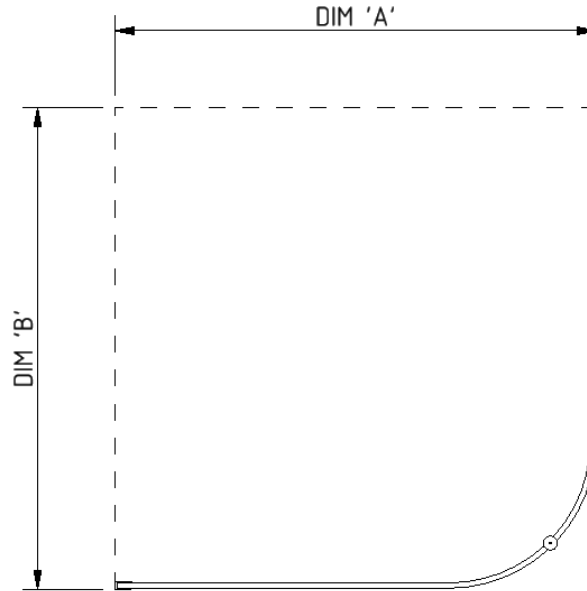

Shower curtain track, L-shaped

Product details

Warranty: 2 years

Max rated load: n/a

Doc M compliant: No

Suitable for wet areas: Yes

Features

- High quality aluminium track
- Can be trimmed down to required length
- Designed to eliminate dust and dirt traps
- Supplied with wall brackets, ceiling stay and concealed runners

Finish options

WH

White
RAL 9016

Product description

Product code

Shower curtain track, L-shaped, 1000mm x1000mm, white (RAL 9016)

130301/WH

Shower curtain track, L-shaped, 1200mm x1200mm, white (RAL 9016)

130302/WH

Shower curtain track, L-shaped, 1500mm x1200mm, white (RAL 9016)

130303/WH

Disclaimer

NYMAS Group makes every effort to ensure that the information provided on this data sheet is correct. However, we cannot guarantee this, and accept no liability for any information or advice given on this data sheet.

Dimensions (mm)

PRODUCT CODE	130301/**	130302/**	130303/**
DIM 'A'	1000	1200	1500
DIM 'B'	1000	1200	1200