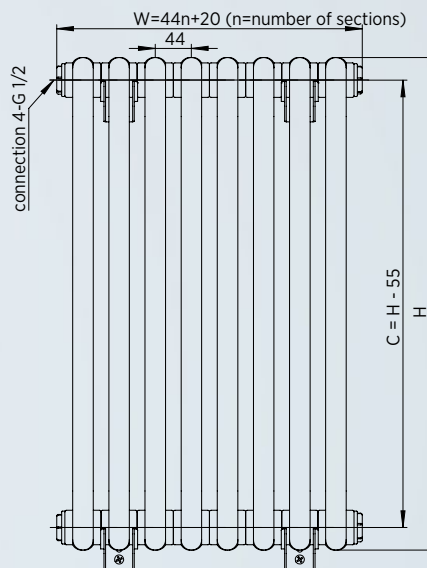

Technical Drawings

Tools required :
Ruler, pen, drill, screw driver, hammer.