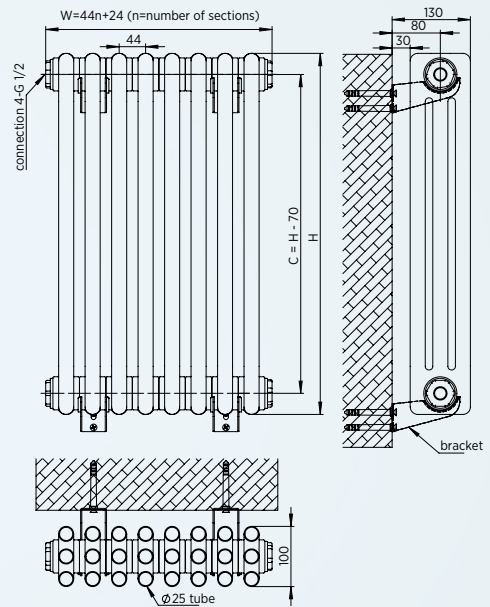

Tools required: Ruler, pen, drill, screw driver, hammer.

Price List & Measurements

PRODUCT CODE	CODE DISCRIPTION	HEIGHT (mm)	WIDTH (mm)	SECTION	C/C (mm)	W/C (mm)	W/F (mm)	WATT / DT:50	BTU / DT:50	BTU / DT:60	COLOR OPTION** (INC VAT)	RRP (INC VAT)
DRMC44300112HW3	MC44 *	300	1122	25	1122	80	130	790	2694	3448	£860	£721
DRMC443001145HW3	MC44	300	1145	25	1145	80	130	805	2745	3514	£880	£741
DRMC44300134HW3	MC44 *	300	1342	30	1342	80	130	936	3192	4085	£952	£811
DRMC443001370HW3	MC44	300	1370	30	1370	80	130	955	3257	4168	£978	£836
DRMC44300144H77	MC44 *	300	1440	32	1440	80	130	1013	3458	4426	£1005	£862
DRMC44300156HW3	MC44 *	300	1562	35	1562	80	130	1089	3717	4758	£1188	£1.041
DRMC443001595HW3	MC44	300	1595	35	1595	80	130	1103	3765	4819	£1.289	£1.069
DRMC44400425HW3	MC44	400	425	9	425	80	130	386	1316	1685	£437	£309
DRMC44400605HW3	MC44	400	605	13	605	80	130	548	1869	2392	£552	£421
DRMC44400740HW3	MC44	400	740	16	740	80	130	669	2281	2920	£652	£518
DRMC44400875HW3	MC44	400	875	19	875	80	130	790	2697	3453	£752	£615
DRMC444001010HW3	MC44	400	1010	22	1010	80	130	911	3110	3981	£851	£712
DRMC44400112HW3	MC44 *	400	1122	25	1122	80	130	1012	3454	4422	£949	£808
DRMC444001145HW3	MC44	400	1145	25	1145	80	130	1033	3526	4513	£965	£824
DRMC44400134HW3	MC44 *	400	1342	30	1342	80	130	1210	4130	5286	£1.225	£960
DRMC444001370HW3	MC44	400	1370	30	1370	80	130	1235	4215	5395	£1.242	£977