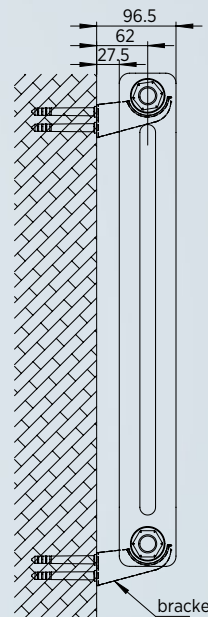

Technical Drawings

Tools required :
Ruler, pen, drill, screw driver, hammer.