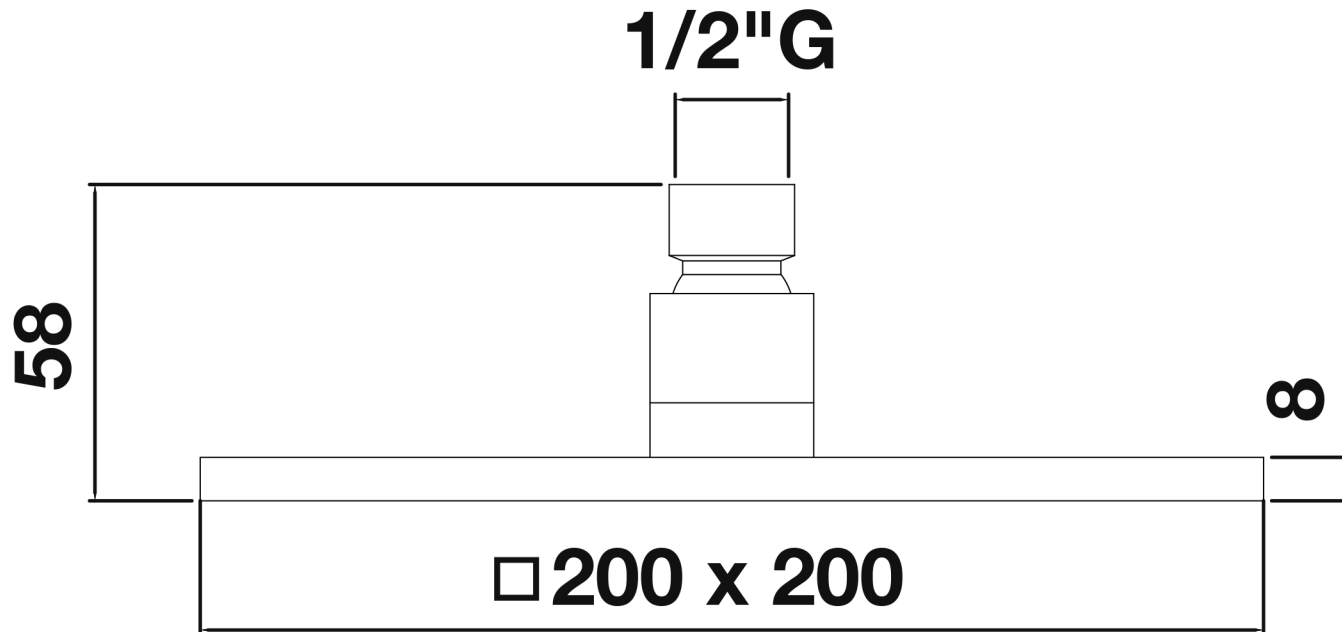

Elvo Series

Elvo Square Rain Shower Head Matt Black 200sq 8mm

TEV-305-MN - Matt Black

tissino

Designed to Inspire
Made to Experience

tissino

T 0345 582 8000
E info@tissino.co.uk
W tissino.co.uk

2 Lyncastle Road
Appleton Thorn
Warrington WA4 4SN

We reserve the right to
change this information
without prior notice