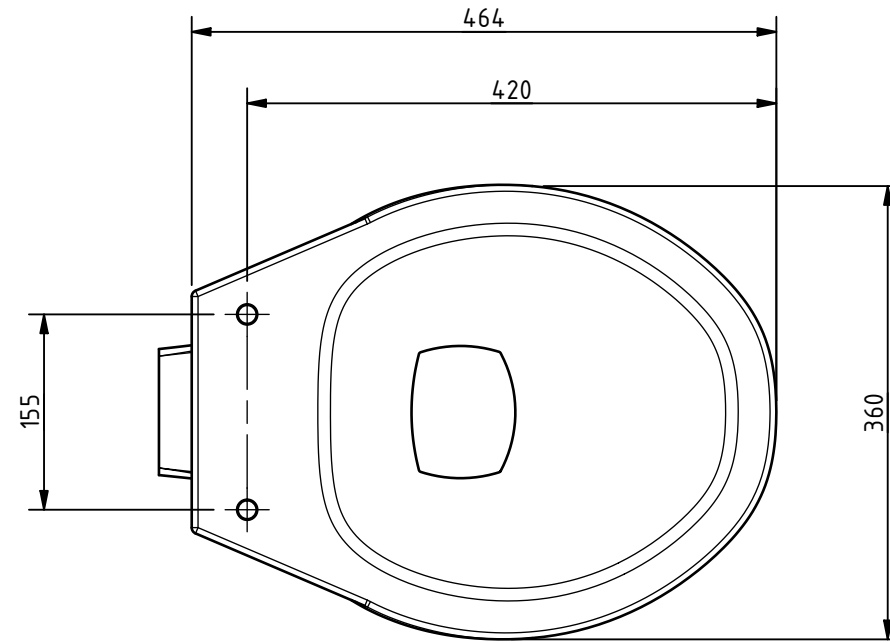

PRODUCT INFO: B-BWPANLL-1 - LOW LEVEL BOX RIM DOC M PAN

ALL DIMENSIONS ARE IN mm UNLESS STATED OTHERWISE

MKT-B-BWPANLL-1 REV 1

DISCLAIMER: NYMAS GROUP MAKES EVERY EFFORT TO ENSURE THAT THE INFORMATION PROVIDED ON THIS DRAWING IS CORRECT. HOWEVER, WE CANNOT GUARANTEE THIS, AND ACCEPT NO LIABILITY FOR ANY INFORMATION OR ADVICE GIVEN ON THIS DRAWING.