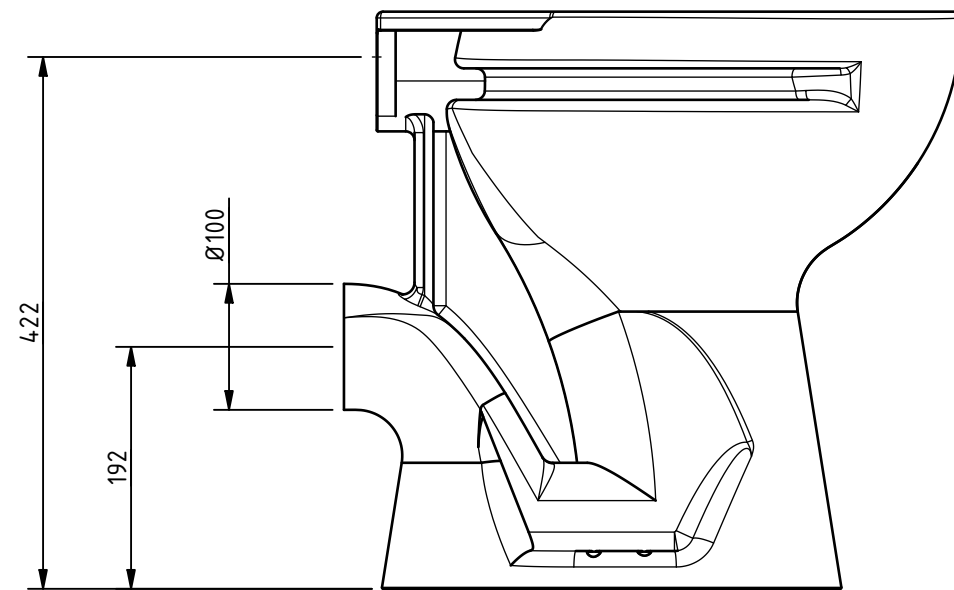

PRODUCT INFO: B-BWPANLL-1 - LOW LEVEL BOX RIM DOC M PAN

ALL DIMENSIONS ARE IN mm UNLESS STATED OTHERWISE

MKT-B-BWPANLL-1 REV 1

DISCLAIMER: NYMAS GROUP MAKES EVERY EFFORT TO ENSURE THAT THE INFORMATION PROVIDED ON THIS DRAWING IS CORRECT. HOWEVER, WE CANNOT GUARANTEE THIS, AND ACCEPT NO LIABILITY FOR ANY INFORMATION OR ADVICE GIVEN ON THIS DRAWING.