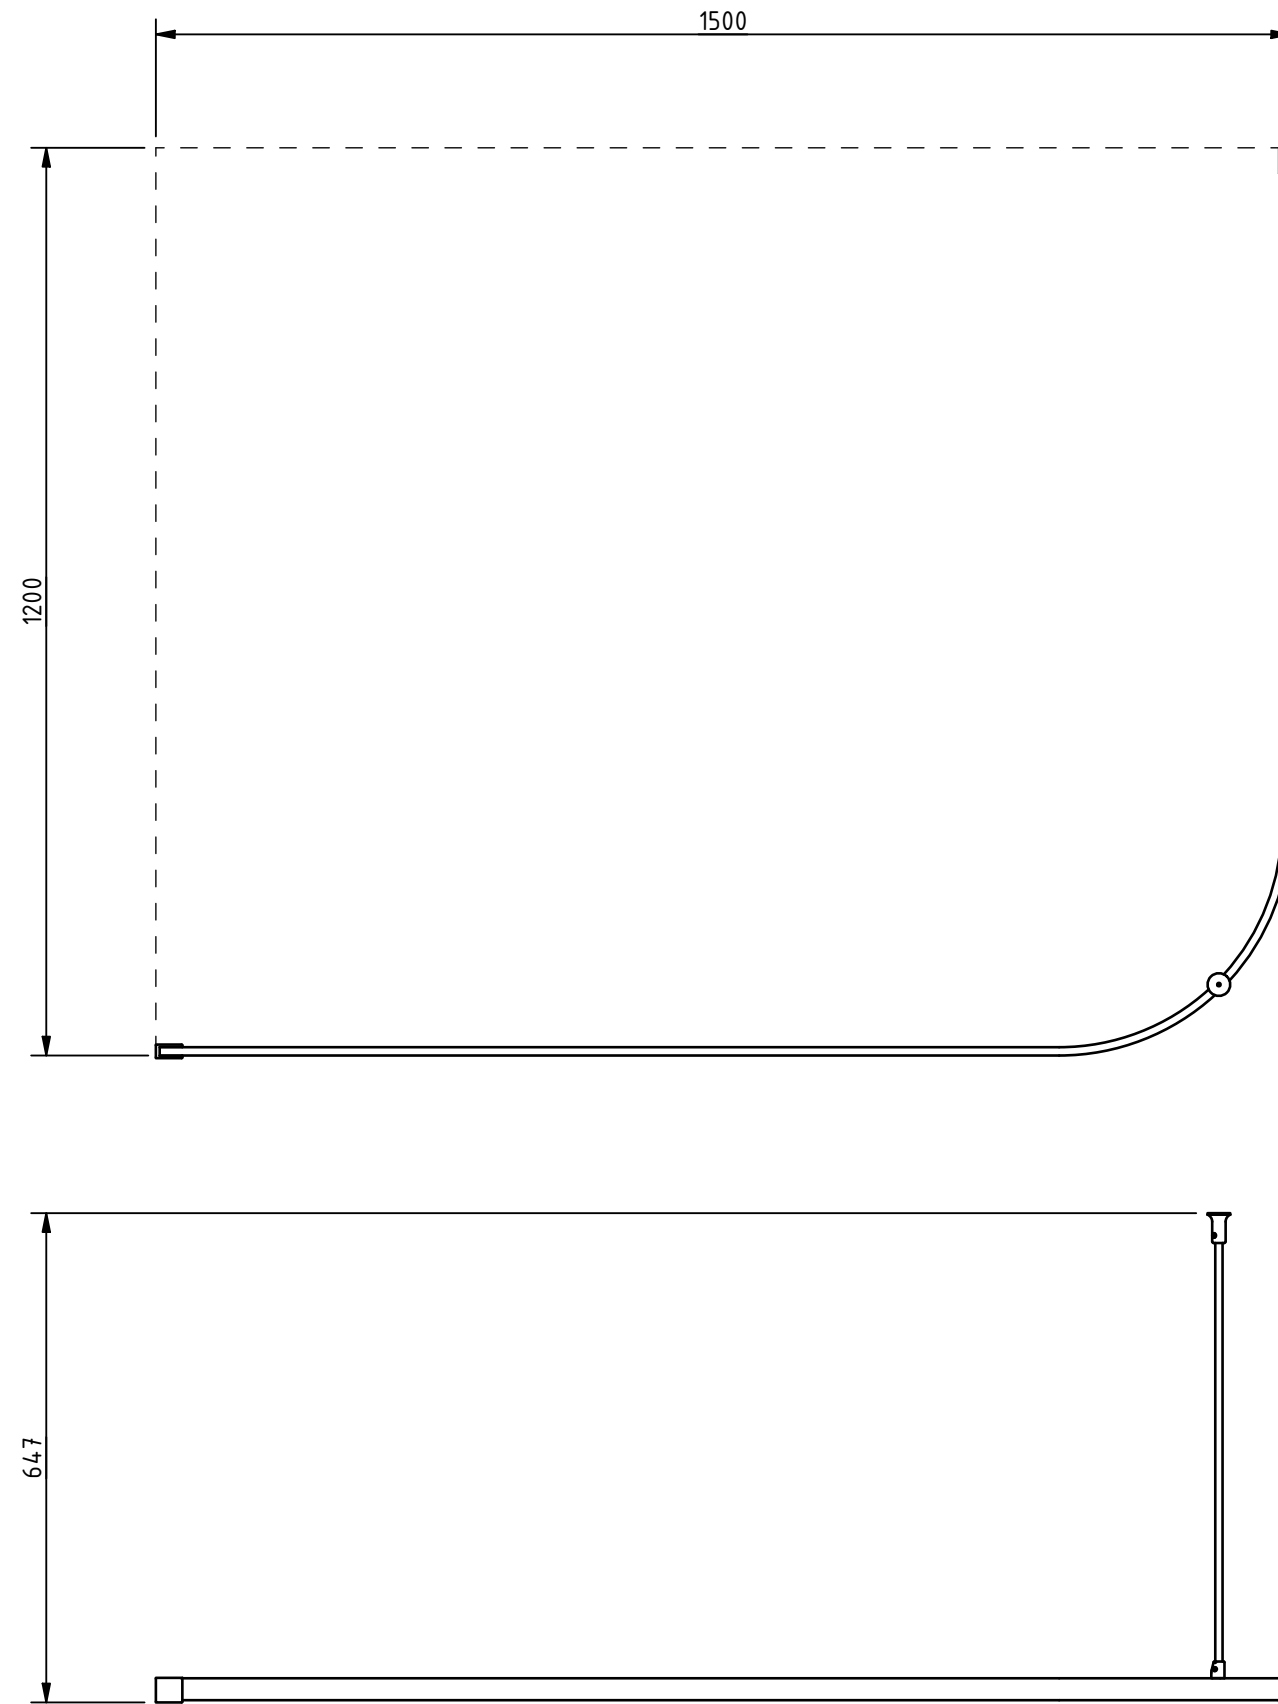

PRODUCT INFO: 130303 - SHOWER CURTAIN TRACK, L-SHAPED, 1500mm x1200mm

ALL DIMENSIONS ARE IN mm UNLESS STATED OTHERWISE

MKT-130303 REV 1

DISCLAIMER: NYMAS GROUP MAKES EVERY EFFORT TO ENSURE THAT THE INFORMATION PROVIDED ON THIS DRAWING IS CORRECT. HOWEVER, WE CANNOT GUARANTEE THIS, AND ACCEPT NO LIABILITY FOR ANY INFORMATION OR ADVICE GIVEN ON THIS DRAWING.