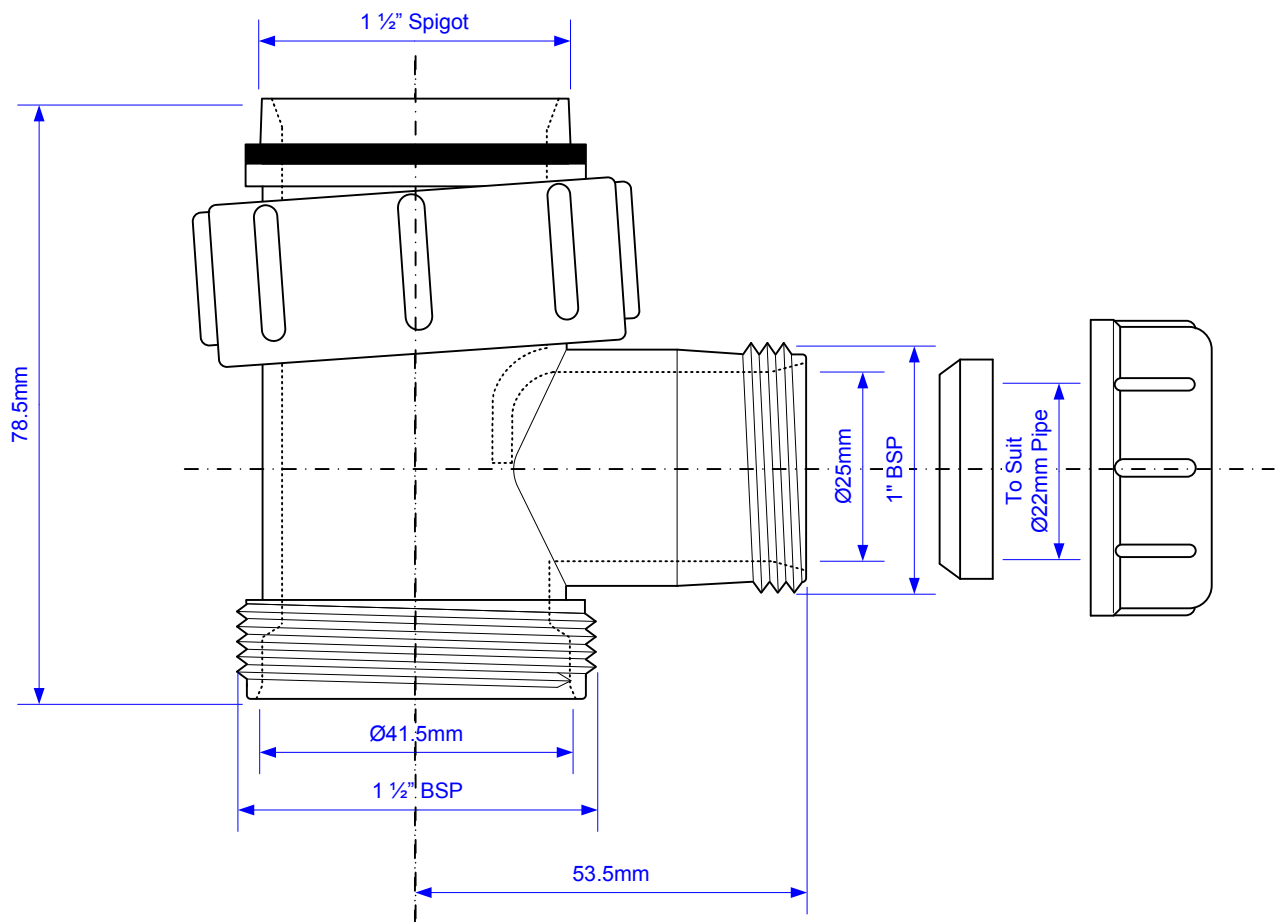

Code:

V33S-22

Drawing verified
correct as of:

20/10/2014
RM

DRAWN BY

RM

REVISED

20/10/2014

FILENAME

V33S-22.VSD

SCALE

1: 1

DATE

20/10/2014