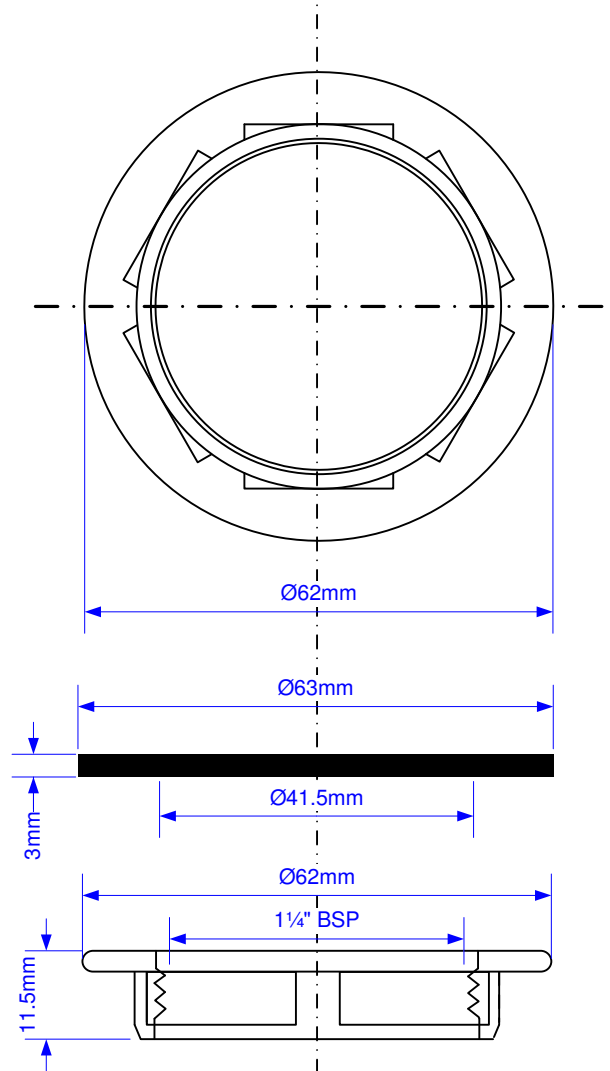

Code:

BN1

© McALPINE
28/01/15

Drawing verified
correct as of:

M.M
11/08/15

DRAWN BY
M.GILMOUR

REVISED
SCALE
1:1

FILENAME
BN1.VSD
DATE
28/01/15