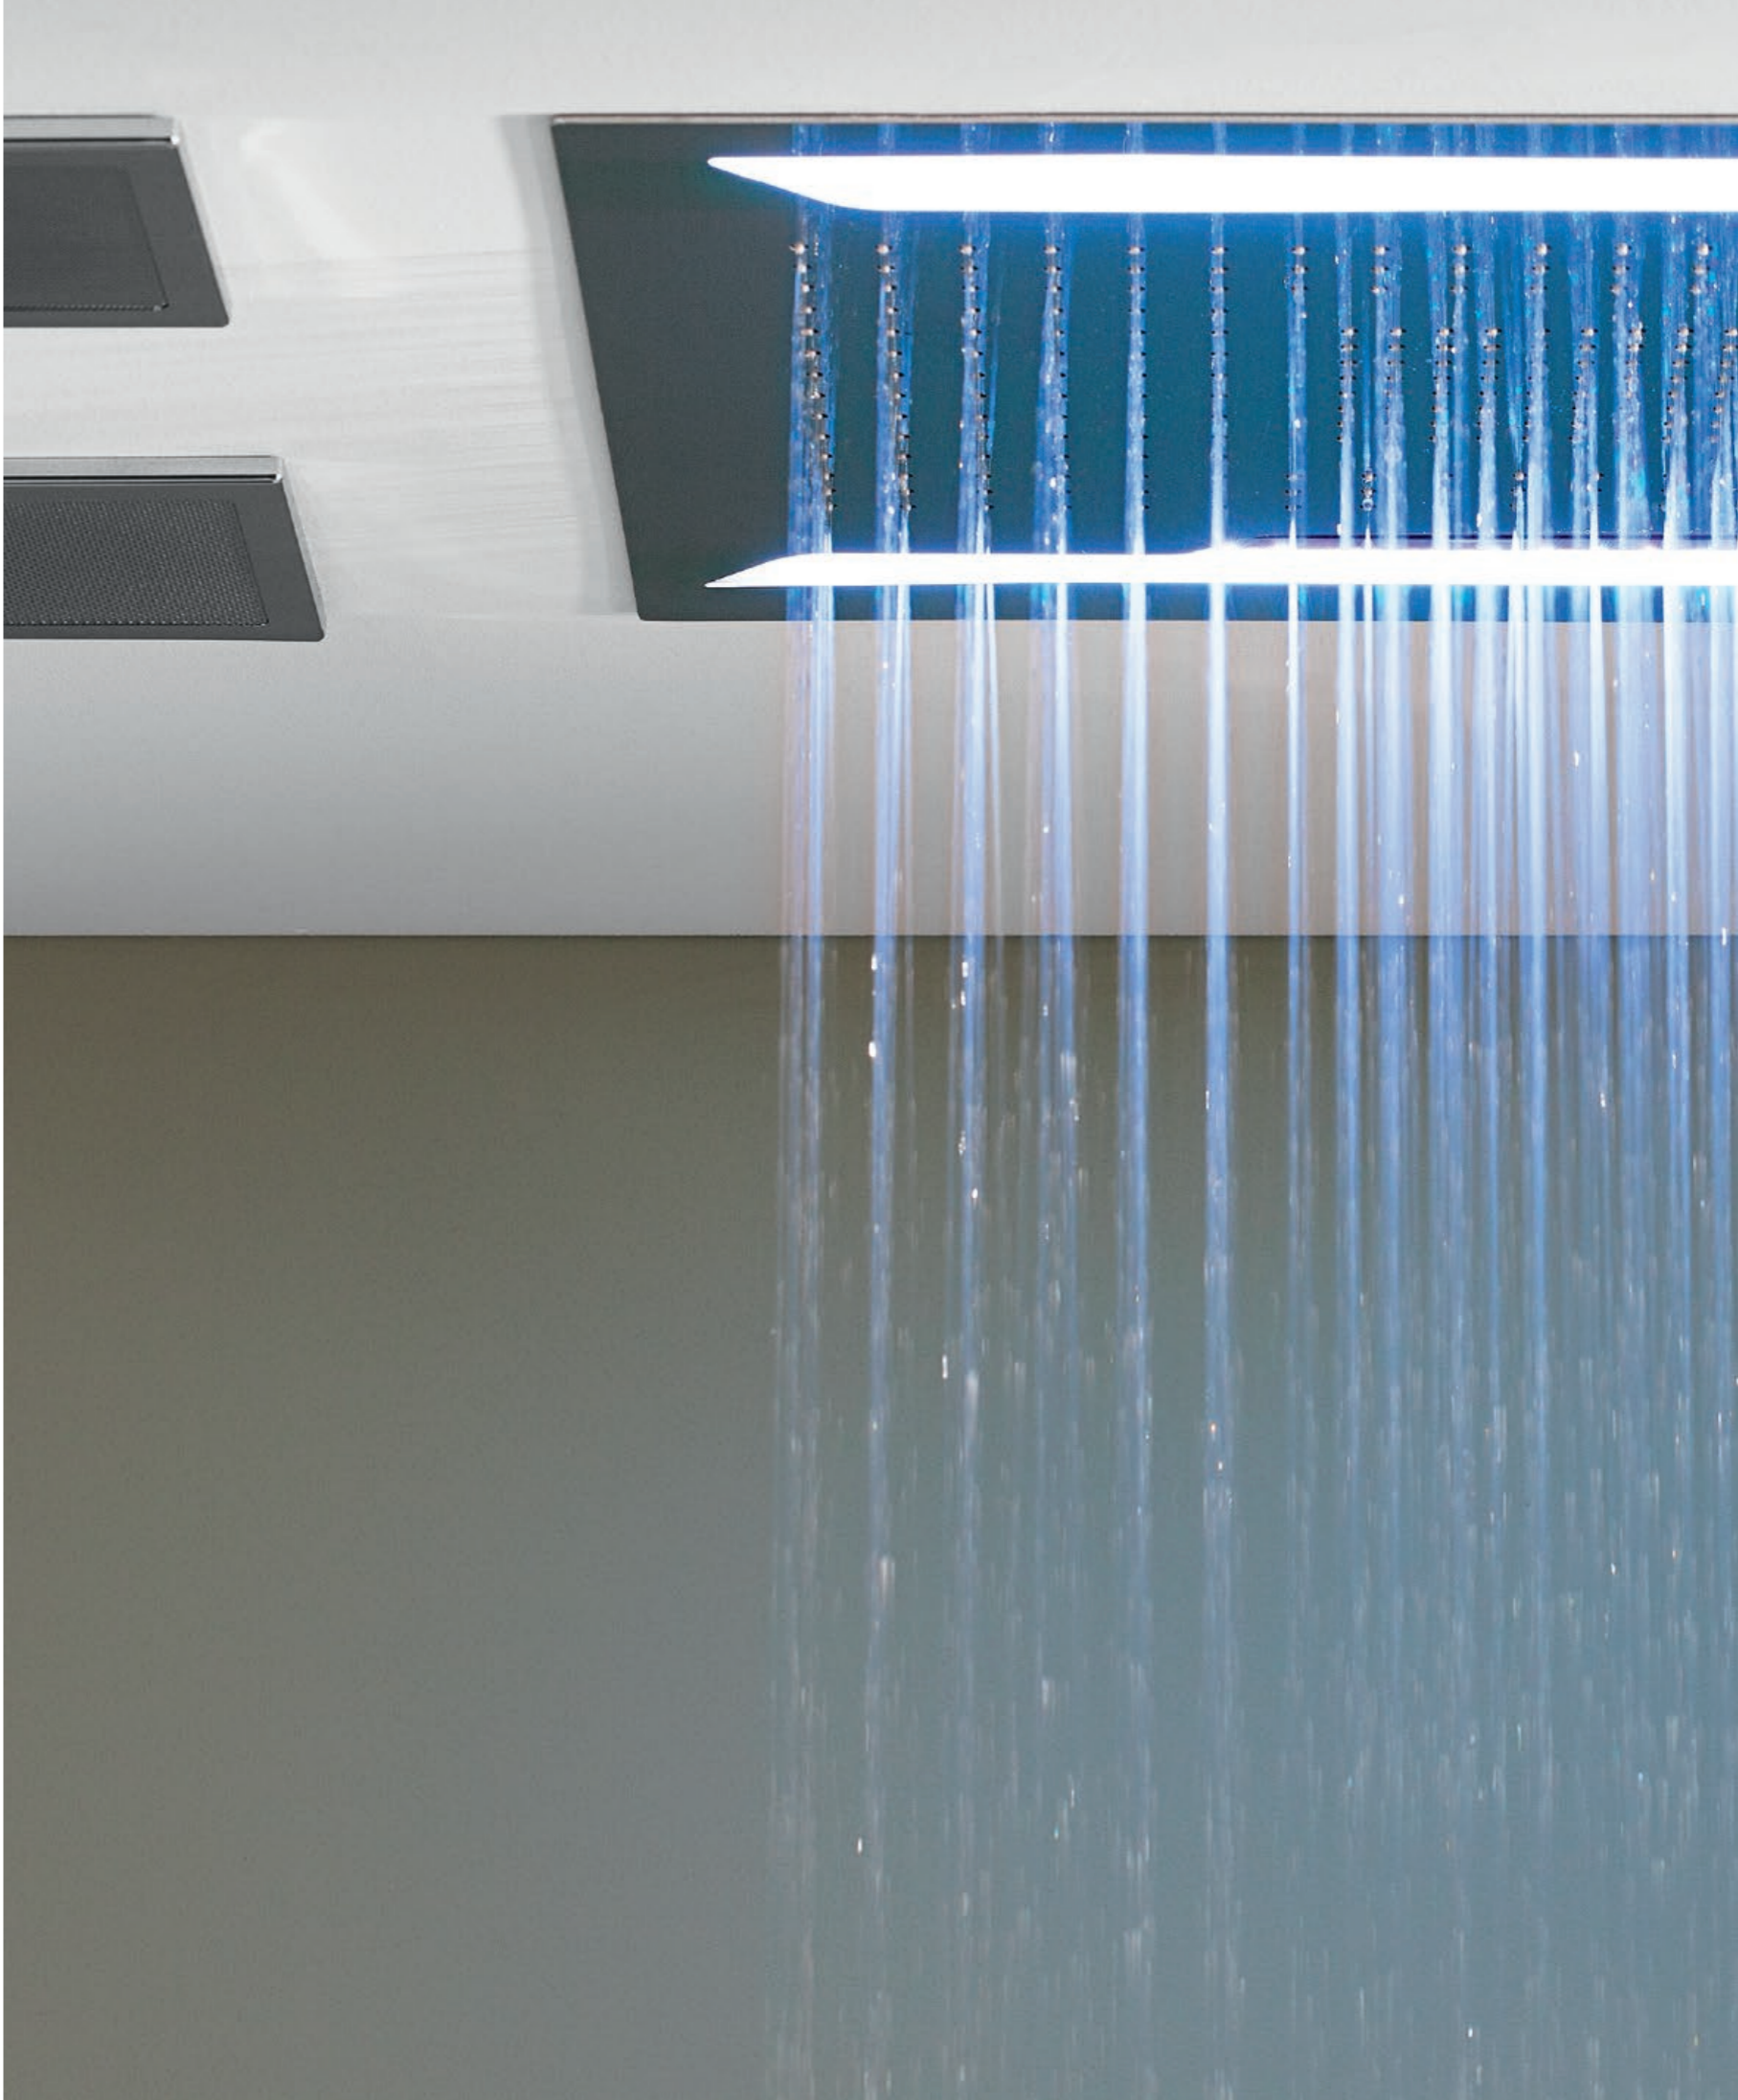

The Ametis Shower Column contains high-tech engineering features and integrates an LED chromotherapy lighting system into the ring. The indirect lighting-still a little used concept in bathroom design-gives the column a new dimension.

*A HYMN
TO PURITY
AND THE
EXPRESSION
OF THE SOUL*

Ametis Thermostatic Shower Column with Body Sprays and Handshower, Wall-Mounted Lavatory Faucet with LED lighting (White).

Ametis Wall-Mounted Lavatory Faucet with LED lighting (White).

Ametis Thermostatic Shower Column with rain and chromotherapy functions (White).

*AQUA-SENSE IS
AN INNOVATIVE,
HIGHLY
TECHNOLOGICAL
SHOWER
COLLECTION FOR
THE MOST
DEMANDING
TASTES*

*WATER, LIGHT
AND SOUND
ORCHESTRATED
IN HARMONIC
BALANCE*

Aqua-Sense Showerhead with rain, waterfall and chromotherapy functions, Touch Screen and Body Spray (Polished Chrome).

*PHYSICAL AND
EMOTIONAL
EXPERIENCES
DELIVERED
THROUGH A
SIMPLE TOUCH*

Aqua-Sense Showerhead with rain and chromotherapy functions (Polished Chrome).
The ceiling-mounted showerhead creates an intense central rainfall effect, or that of a real waterfall. The LED lighting changes color, producing a soothing effect through diffused chromatic lines. The system is controlled by a touch screen with a simple and intuitive interface to regulate water functions, color changes, music and videos.