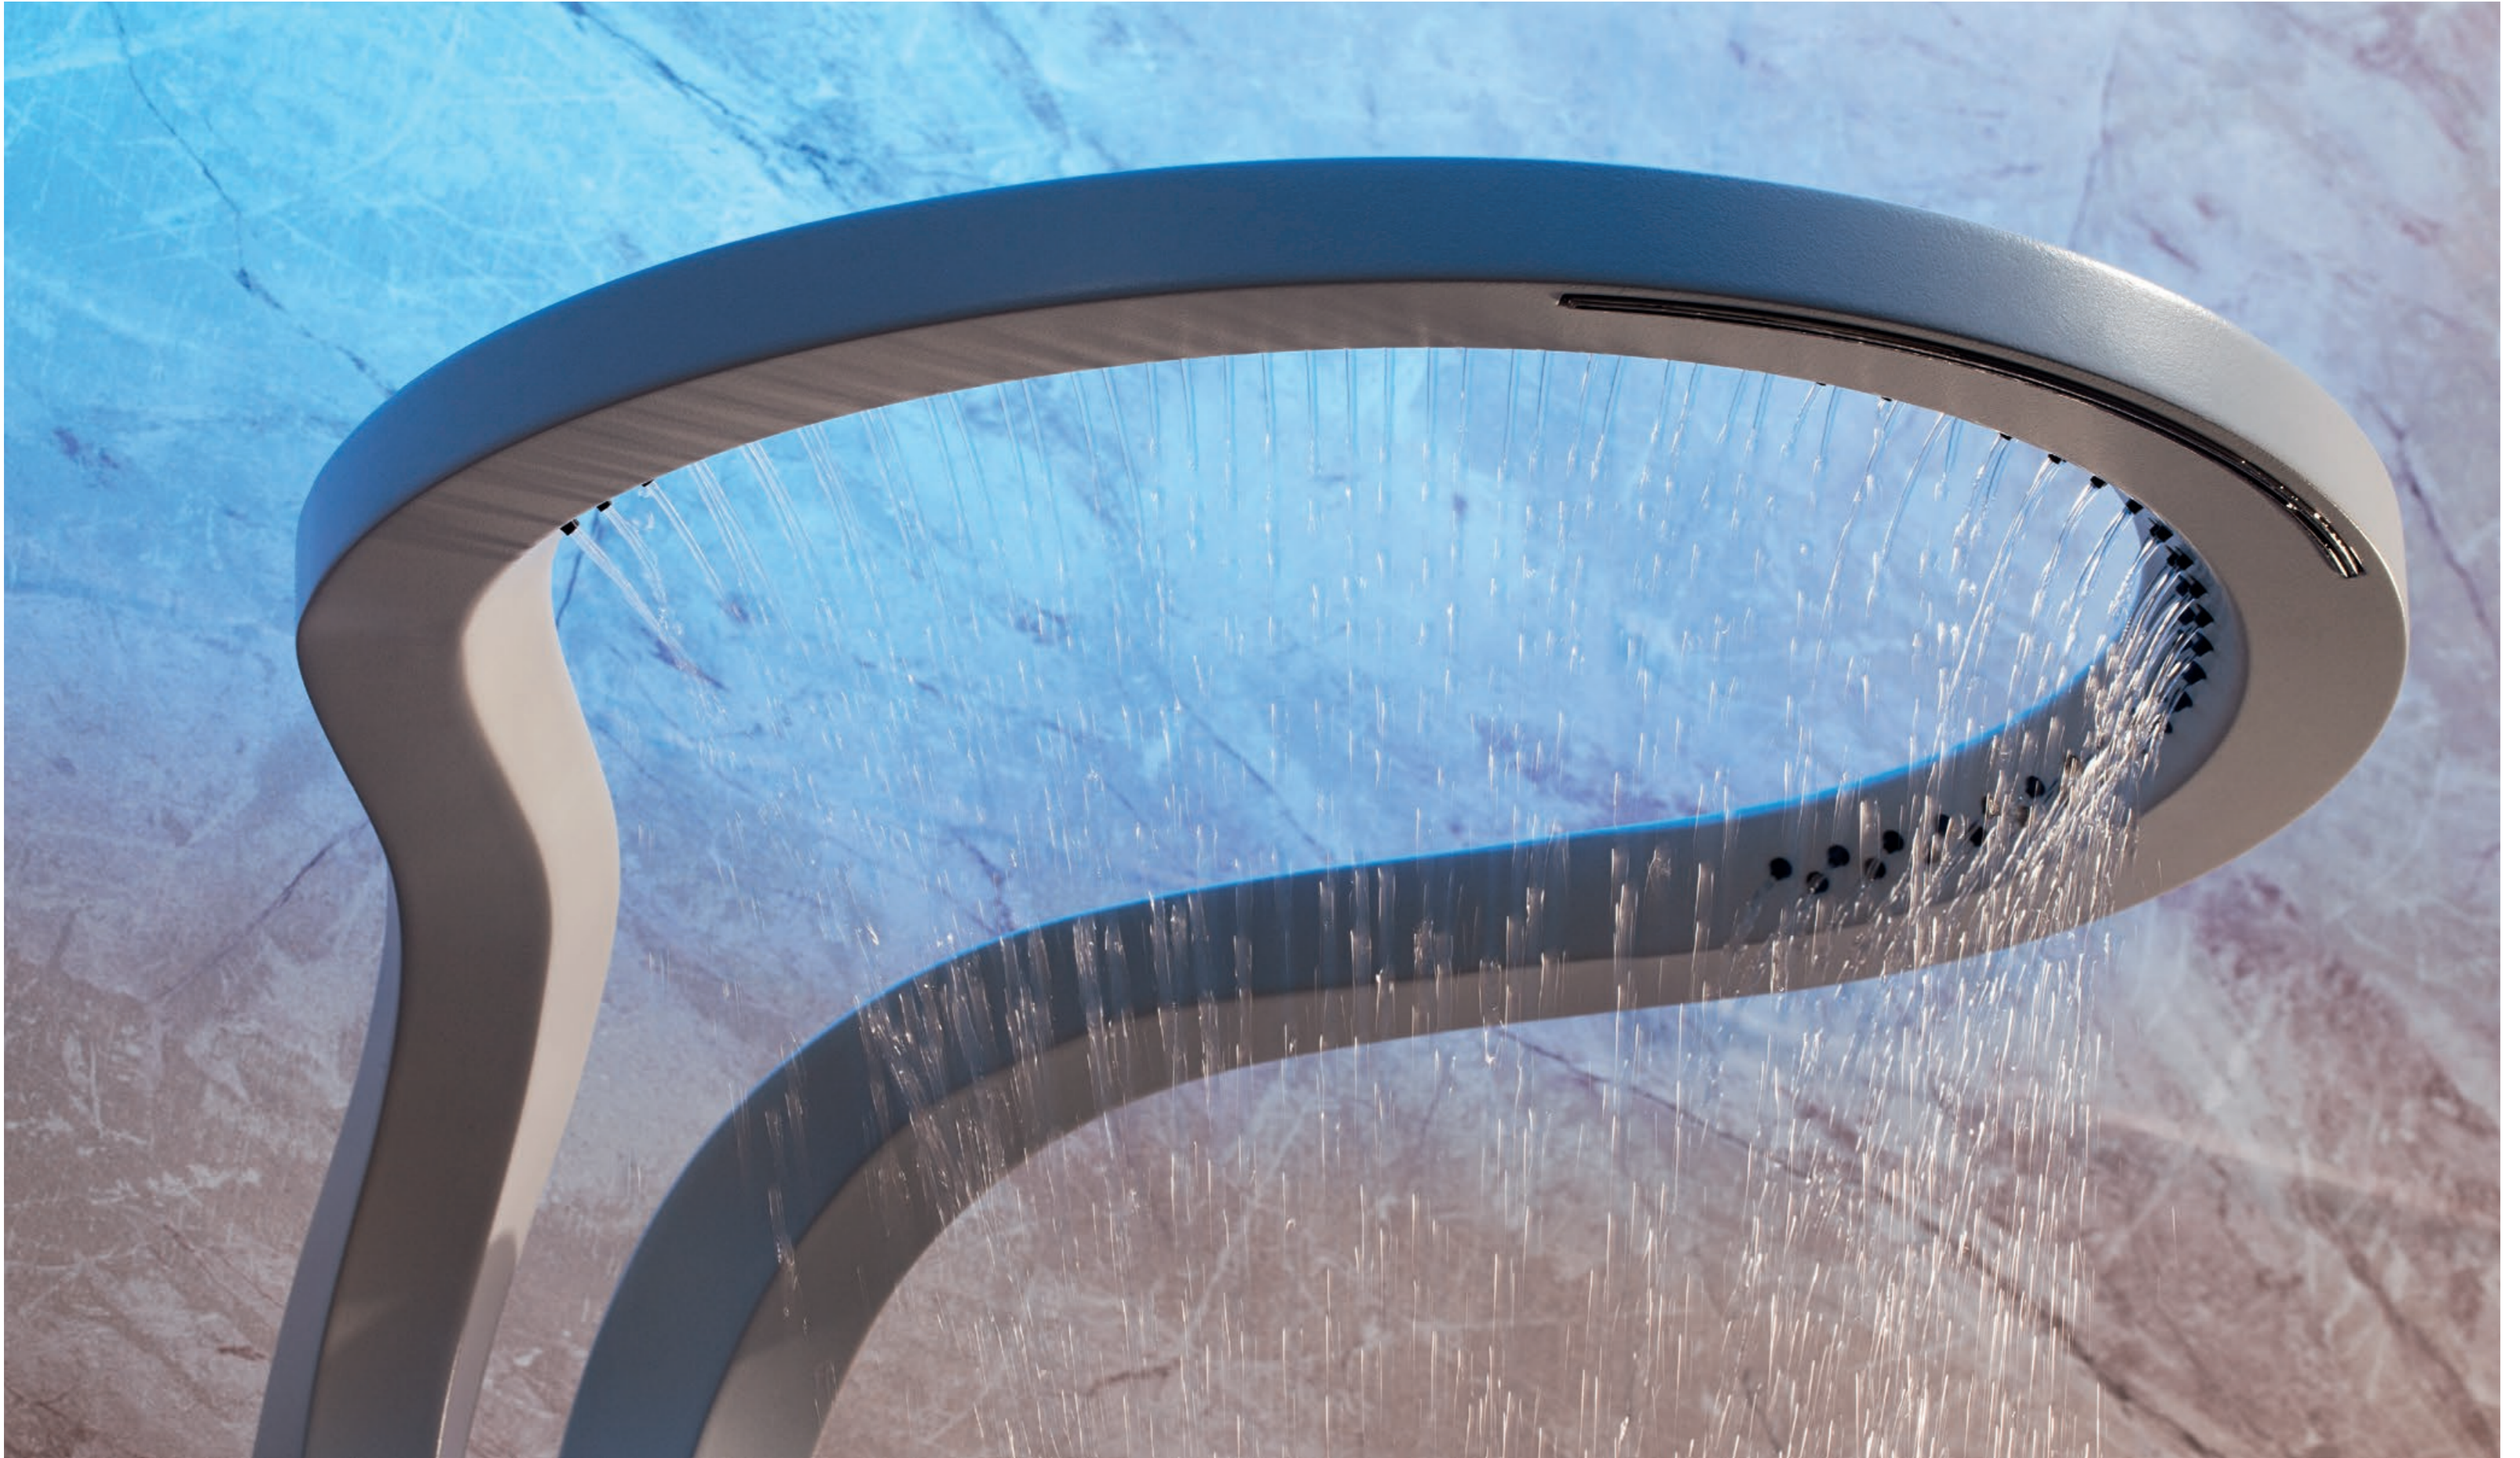

The Ametis Shower Column contains high-tech engineering features and integrates an LED chromotherapy lighting system into the ring. The indirect lighting-still a little used concept in bathroom design-gives the column a new dimension.

*A HYMN
TO PURITY
AND THE
EXPRESSION
OF THE SOUL*

Ametis Thermostatic Shower Column with Body Sprays and Handshower, Wall-Mounted Lavatory Faucet with LED lighting (White).

Ametis Wall-Mounted Lavatory Faucet with LED lighting (White).

Ametis Thermostatic Shower Column with rain and chromotherapy functions (White).

*AQUA-SENSE IS
AN INNOVATIVE,
HIGHLY
TECHNOLOGICAL
SHOWER
COLLECTION FOR
THE MOST
DEMANDING
TASTES*

*WATER, LIGHT
AND SOUND
ORCHESTRATED
IN HARMONIC
BALANCE*

Aqua-Sense Showerhead with rain, waterfall and chromotherapy functions, Touch Screen and Body Spray (Polished Chrome).

*PHYSICAL AND
EMOTIONAL
EXPERIENCES
DELIVERED
THROUGH A
SIMPLE TOUCH*

Aqua-Sense Showerhead with rain and chromotherapy functions (Polished Chrome).
The ceiling-mounted showerhead creates an intense central rainfall effect, or that of a real waterfall. The LED lighting changes color, producing a soothing effect through diffused chromatic lines. The system is controlled by a touch screen with a simple and intuitive interface to regulate water functions, color changes, music and videos.