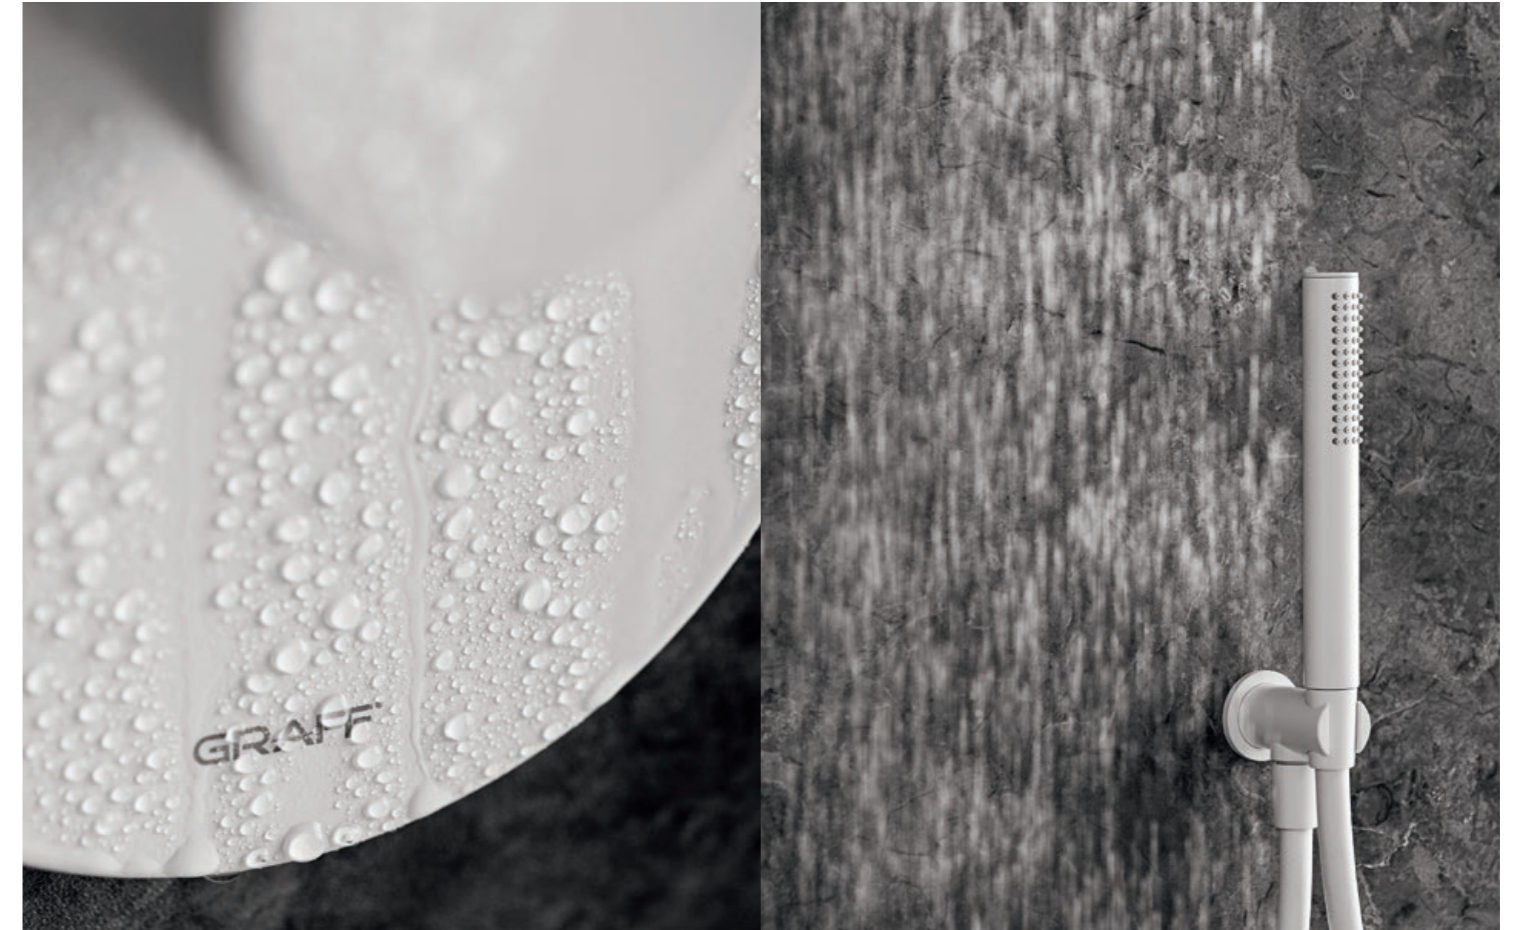

*PERSONAL
WELLNESS
TRANSCENDING
SPACE
AND TIME*

Aqua-Sense Showerhead, Handshower, adjustable Body Spray (Polished Chrome).

Diverter, Body Spray and Thermostatic Valve details (Polished Chrome).

Aqua-Sense stainless steel ultra-slim Showerhead,
Thermostatic Set with 2-outlet diverter, Handshower (Steelnoox® Satin Nickel).

Aqua-Sense ultra-slim stainless steel Showerhead (Steelnoox® Satin Nickel).

Aqua-Sense ultra-slim Showerhead and Thermostatic Valve details (Steelnoox® Satin Nickel).

*RENEW
YOUR
INNER AND
OUTER SELF*

Aqua-Sense Thermostatic Set with 2-outlet diverter, Showerhead, Handshower (White).

Aqua-Sense Thermostatic Set, Showerhead and Diverter details (White).

Thermostatic Set and Handshower details (White).

Aqua-Sense stainless steel Cascade Water Feature, Handshower, adjustable Body Sprays, Thermostatic Set with 3 volume control valves (Polished Chrome).

Aqua-Sense Cascade Water Feature, Handshower, adjustable Body Spray (Polished Chrome).

*A PERFECT
WATERFALL
EFFECT*

The Cascade Water Feature works with all GRAFF thermostatic products.

*EXPLORE NEW
GEOMETRIES
OF WELLNESS*