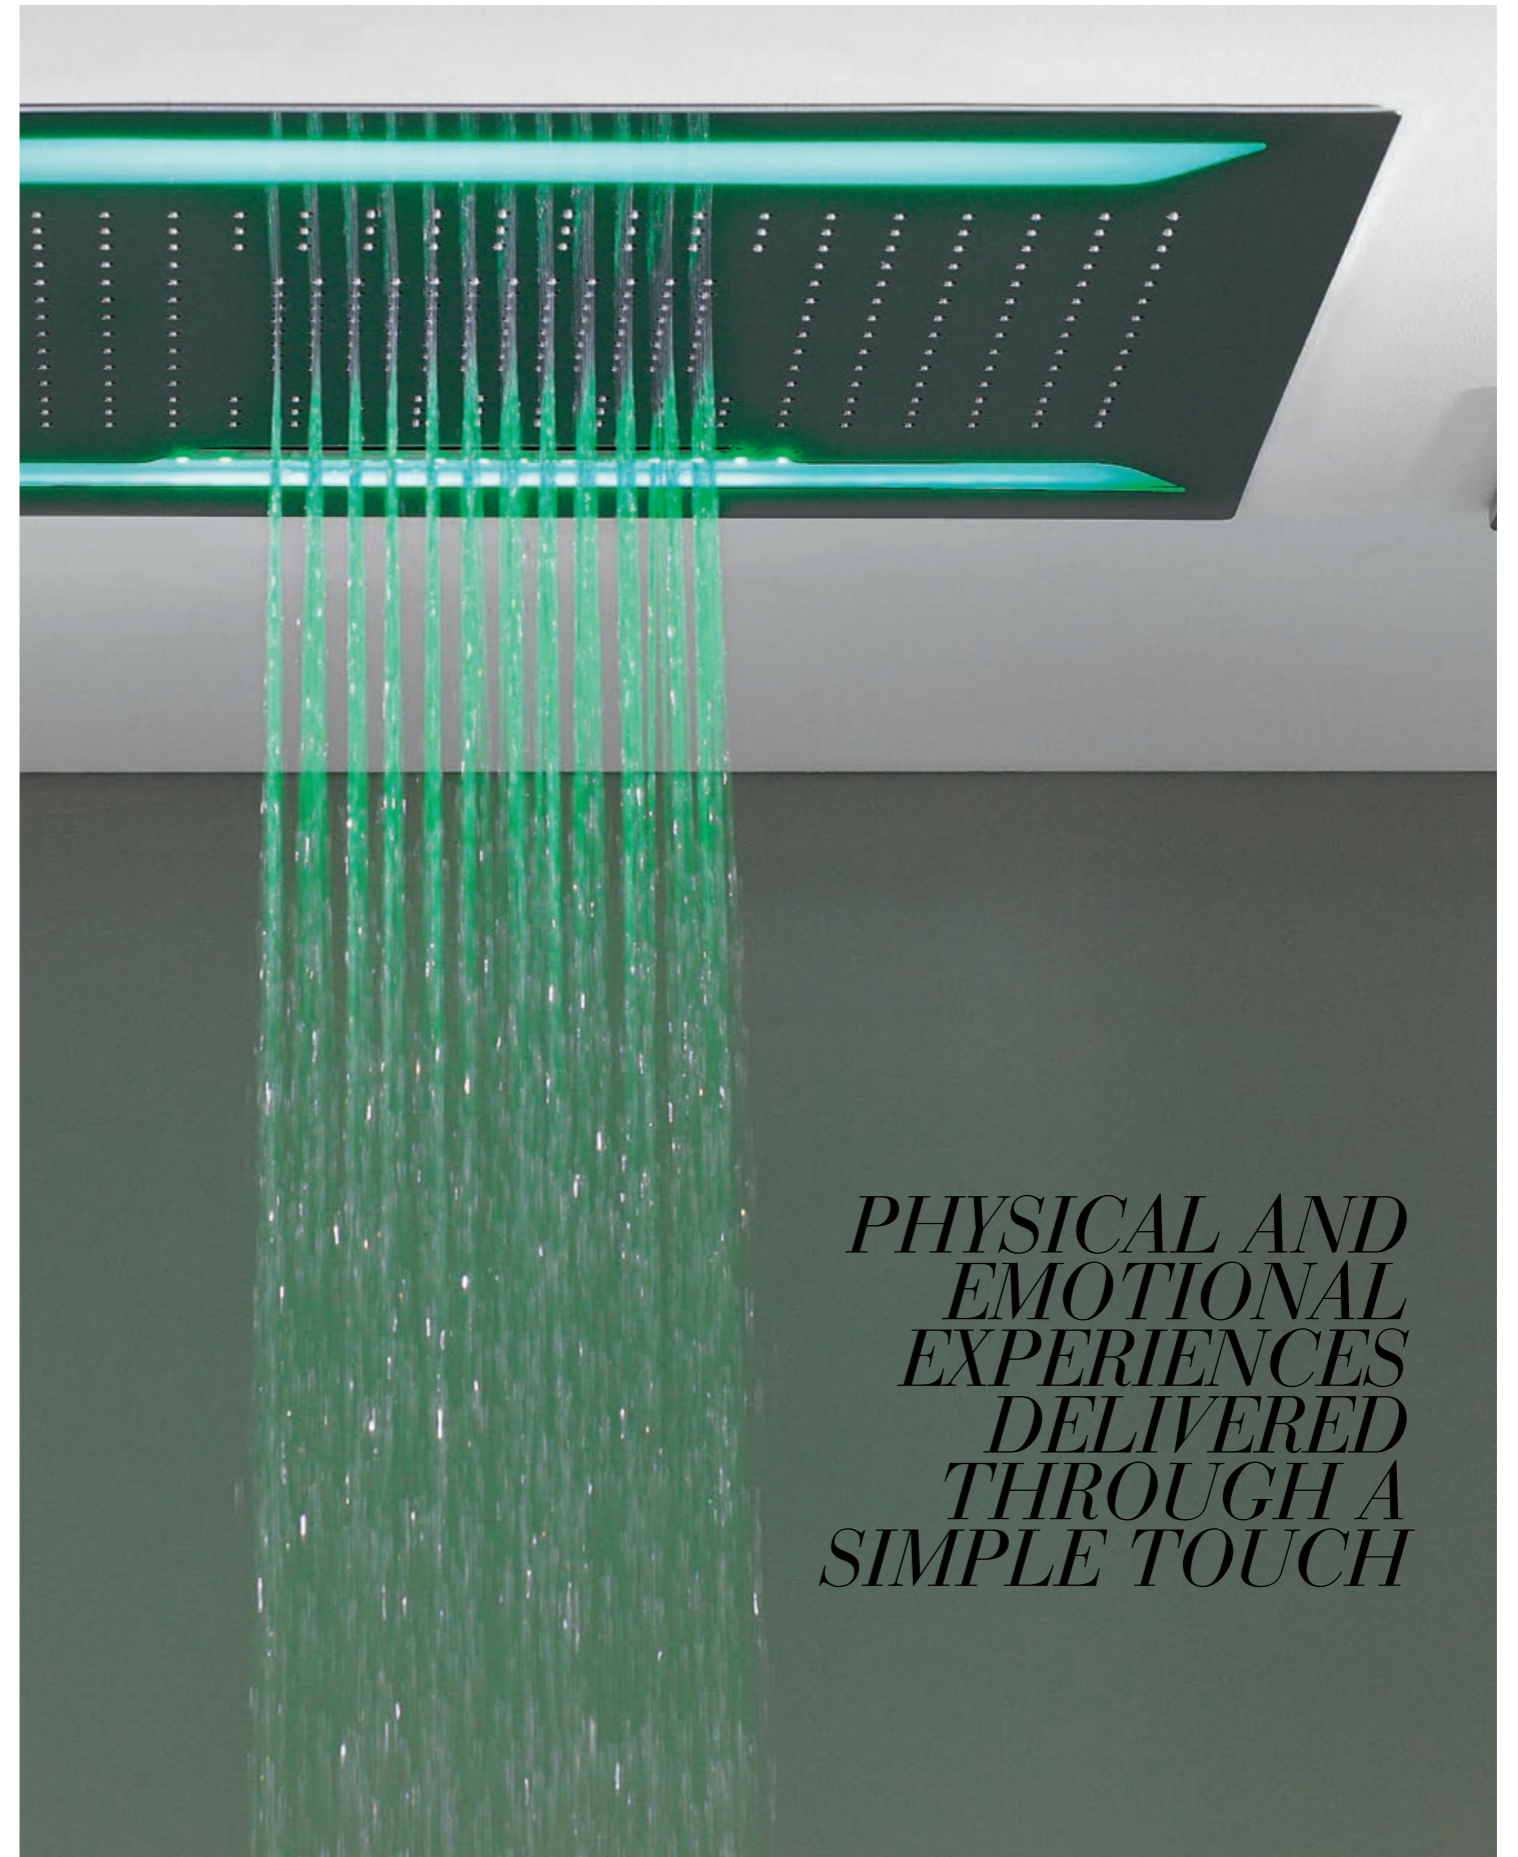

The Ametis Shower Column contains high-tech engineering features and integrates an LED chromotherapy lighting system into the ring. The indirect lighting-still a little used concept in bathroom design-gives the column a new dimension.

*A HYMN
TO PURITY
AND THE
EXPRESSION
OF THE SOUL*

Ametis Thermostatic Shower Column with Body Sprays and Handshower, Wall-Mounted Lavatory Faucet with LED lighting (White).

Ametis Wall-Mounted Lavatory Faucet with LED lighting (White).

Ametis Thermostatic Shower Column with rain and chromotherapy functions (White).

*AQUA-SENSE IS
AN INNOVATIVE,
HIGHLY
TECHNOLOGICAL
SHOWER
COLLECTION FOR
THE MOST
DEMANDING
TASTES*

*WATER, LIGHT
AND SOUND
ORCHESTRATED
IN HARMONIC
BALANCE*

Aqua-Sense Showerhead with rain, waterfall and chromotherapy functions, Touch Screen and Body Spray (Polished Chrome).

*PHYSICAL AND
EMOTIONAL
EXPERIENCES
DELIVERED
THROUGH A
SIMPLE TOUCH*

Aqua-Sense Showerhead with rain and chromotherapy functions (Polished Chrome).
The ceiling-mounted showerhead creates an intense central rainfall effect, or that of a real waterfall. The LED lighting changes color, producing a soothing effect through diffused chromatic lines. The system is controlled by a touch screen with a simple and intuitive interface to regulate water functions, color changes, music and videos.