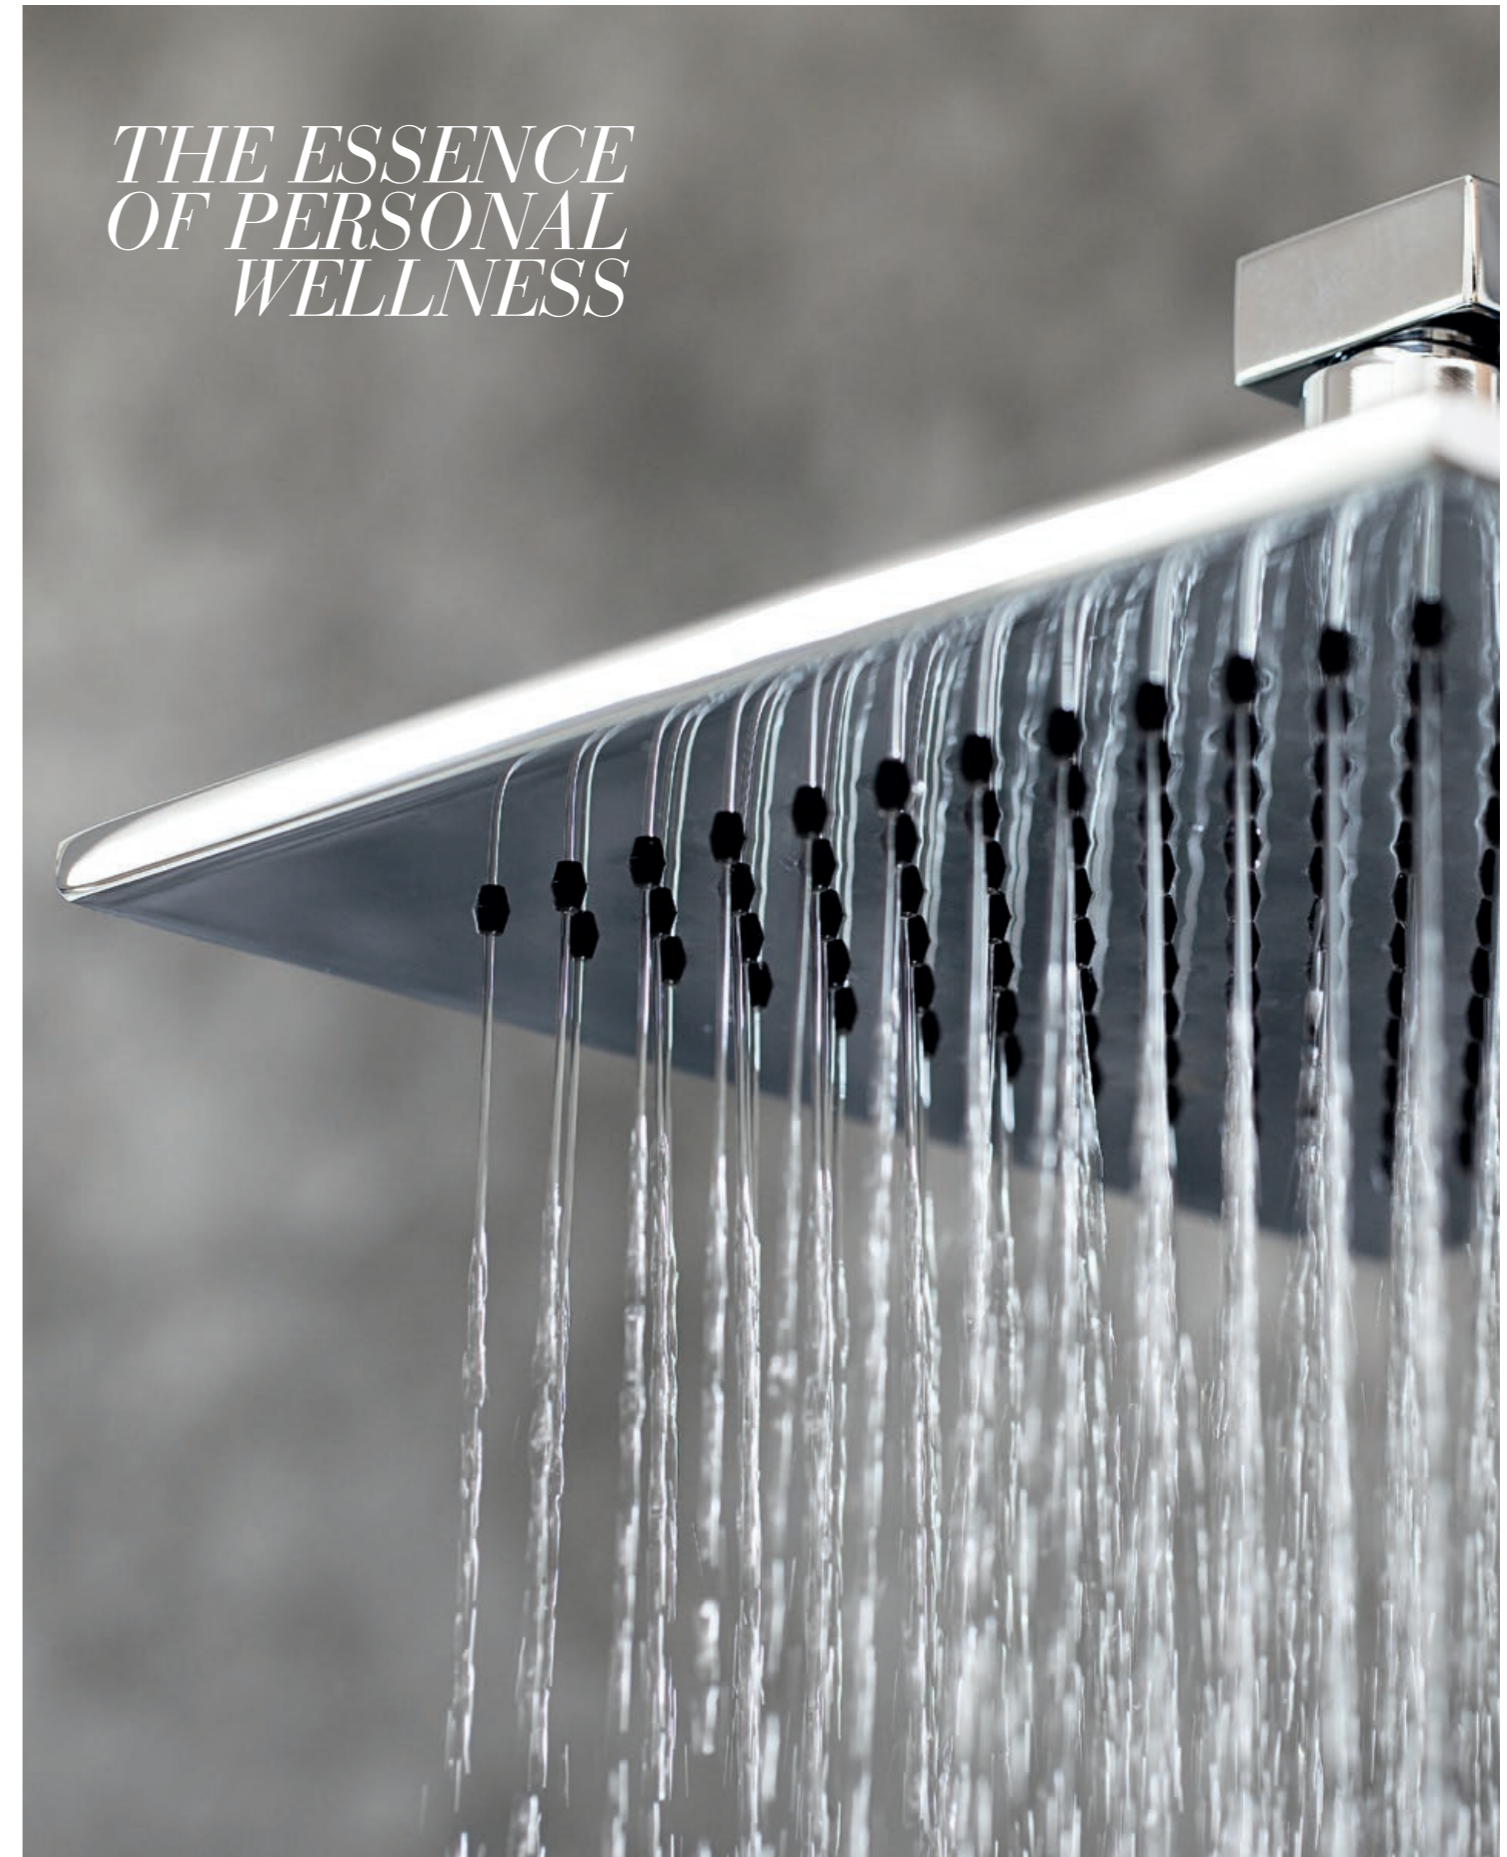

Aqua-Sense Showerhead with rain, waterfall and chromotherapy functions, Touch Screen and Body Spray (Polished Chrome).

*PHYSICAL AND
EMOTIONAL
EXPERIENCES
DELIVERED
THROUGH A
SIMPLE TOUCH*

Aqua-Sense Showerhead with rain and chromotherapy functions (Polished Chrome).
The ceiling-mounted showerhead creates an intense central rainfall effect, or that of a real waterfall. The LED lighting changes color, producing a soothing effect through diffused chromatic lines. The system is controlled by a touch screen with a simple and intuitive interface to regulate water functions, color changes, music and videos.

Aqua-Sense Cascade Water Feature, Handshower, adjustable Body Spray (Polished Chrome).

*A PERFECT
WATERFALL
EFFECT*

The Cascade Water Feature works with all GRAFF thermostatic products.

*EXPLORE NEW
GEOMETRIES
OF WELLNESS*

Aqua-Sense stainless steel dual-function Showerhead with rain and waterfall effects, Handshower, Thermostatic Set with volume control and 2-outlet diverter (Polished Chrome).

Aqua-Sense dual-function stainless steel Showerhead with rain and waterfall effects, adjustable Body Sprays, Thermostatic Set with 3-outlet diverter (Polished Chrome).

Thermostatic Set with Terra collection handles (Polished Chrome).

Aqua-Sense dual-function stainless steel Showerhead with rain and waterfall effects (Polished Chrome).

Thermostatic Shower Column Set with handshower (Polished Chrome).