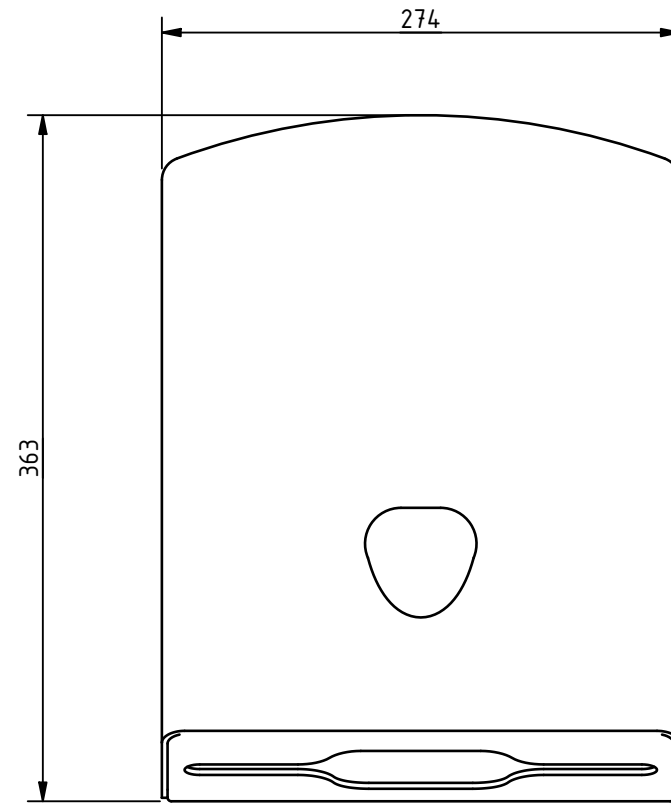

PRODUCT INFO: 14.1001 - PAPER TOWEL DISPENSER, PLASTIC, WHITE WITH CLEAR LEVEL INDICATOR

ALL DIMENSIONS ARE IN mm UNLESS STATED OTHERWISE

MKT-14.1001 REV 1

DISCLAIMER: NYMAS GROUP MAKES EVERY EFFORT TO ENSURE THAT THE INFORMATION PROVIDED ON THIS DRAWING IS CORRECT. HOWEVER, WE CANNOT GUARANTEE THIS, AND ACCEPT NO LIABILITY FOR ANY INFORMATION OR ADVICE GIVEN ON THIS DRAWING.