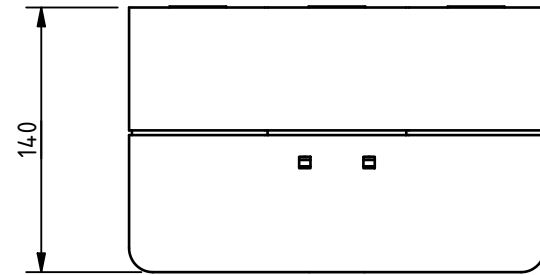

PRODUCT INFO: 140301 - TOILET ROLL DISPENSER, PLASTIC, WITH CLEAR LEVEL INDICATOR

ALL DIMENSIONS ARE IN mm UNLESS STATED OTHERWISE

MKT-140301 REV 1

DISCLAIMER: NYMAS GROUP MAKES EVERY EFFORT TO ENSURE THAT THE INFORMATION PROVIDED ON THIS DRAWING IS CORRECT. HOWEVER, WE CANNOT GUARANTEE THIS, AND ACCEPT NO LIABILITY FOR ANY INFORMATION OR ADVICE GIVEN ON THIS DRAWING.