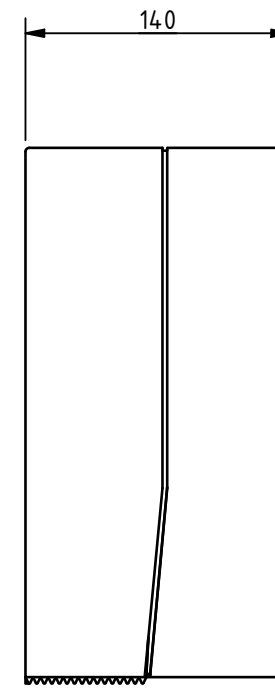

PRODUCT INFO: 140301 - TOILET ROLL DISPENSER, PLASTIC, WITH CLEAR LEVEL INDICATOR

ALL DIMENSIONS ARE IN mm UNLESS STATED OTHERWISE

MKT-140301 REV 1

DISCLAIMER: NYMAS GROUP MAKES EVERY EFFORT TO ENSURE THAT THE INFORMATION PROVIDED ON THIS DRAWING IS CORRECT. HOWEVER, WE CANNOT GUARANTEE THIS, AND ACCEPT NO LIABILITY FOR ANY INFORMATION OR ADVICE GIVEN ON THIS DRAWING.