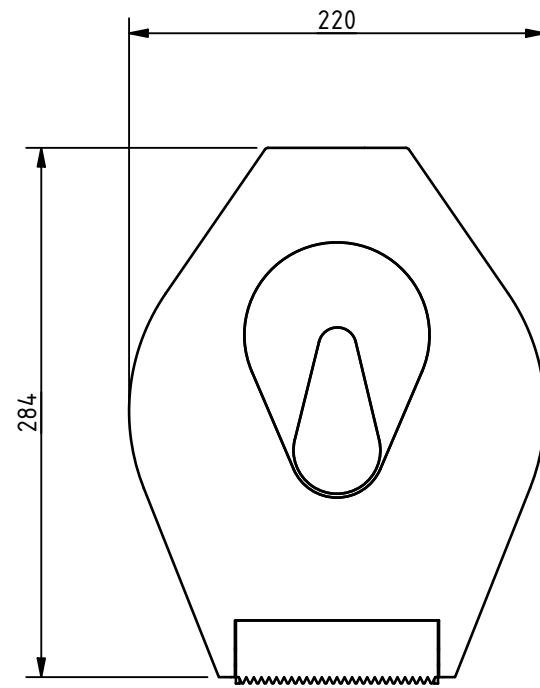

PRODUCT INFO: 140301 - TOILET ROLL DISPENSER, PLASTIC, WITH CLEAR LEVEL INDICATOR

ALL DIMENSIONS ARE IN mm UNLESS STATED OTHERWISE

MKT-140301 REV 1

DISCLAIMER: NYMAS GROUP MAKES EVERY EFFORT TO ENSURE THAT THE INFORMATION PROVIDED ON THIS DRAWING IS CORRECT. HOWEVER, WE CANNOT GUARANTEE THIS, AND ACCEPT NO LIABILITY FOR ANY INFORMATION OR ADVICE GIVEN ON THIS DRAWING.