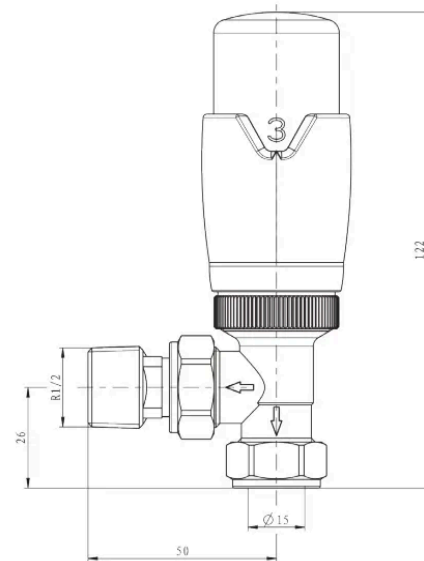

Angled TRV Valve