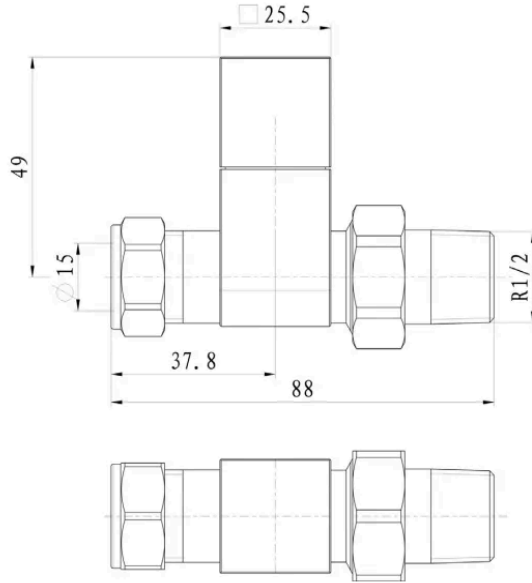

Straight Square Valve