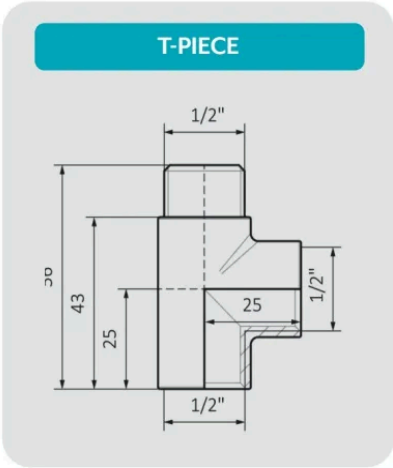

CHROME ELEMENT SHROUD

For Columbine Dual Fuel: A neat matching fixed temperature heating element shroud that fits over the element head and cable creating superb, tidy finished look to the radiator installation.