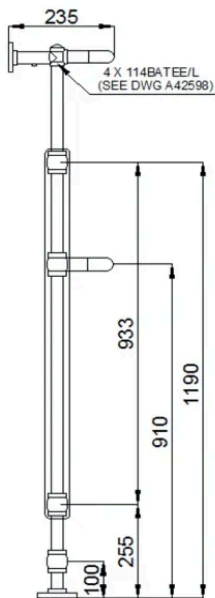

## Dorset Dual Fuel

1510(L) mm x 510(W)mm  
Rail Protrusion: 235 mm

Output: 723W | 2466 BTU/hr  
Outputs based on  $\Delta t60^{\circ}\text{C}$

Colour: Chrome and White RAL 9016