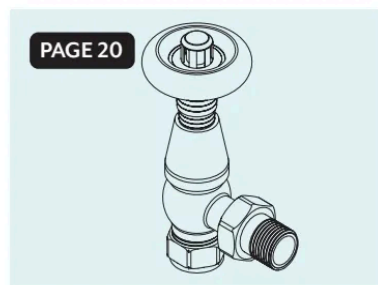

18mm Pipe Sleeves

PAGE 17

T-Pieces and Element Shroud Cover Sets

PAGE 18

Standard and Digital Elements

PAGE 19

Traditional Radiators

PAGE 20