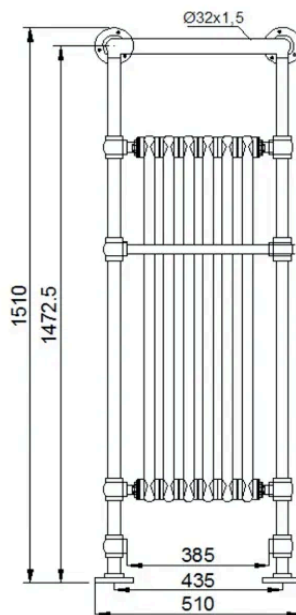

## Dorset Dual Fuel

1510(L) mm x 510(W)mm  
Rail Protrusion: 235 mm

Output: 723W | 2466 BTU/hr  
Outputs based on  $\Delta t60^{\circ}\text{C}$

Colour: Chrome and White RAL 9016