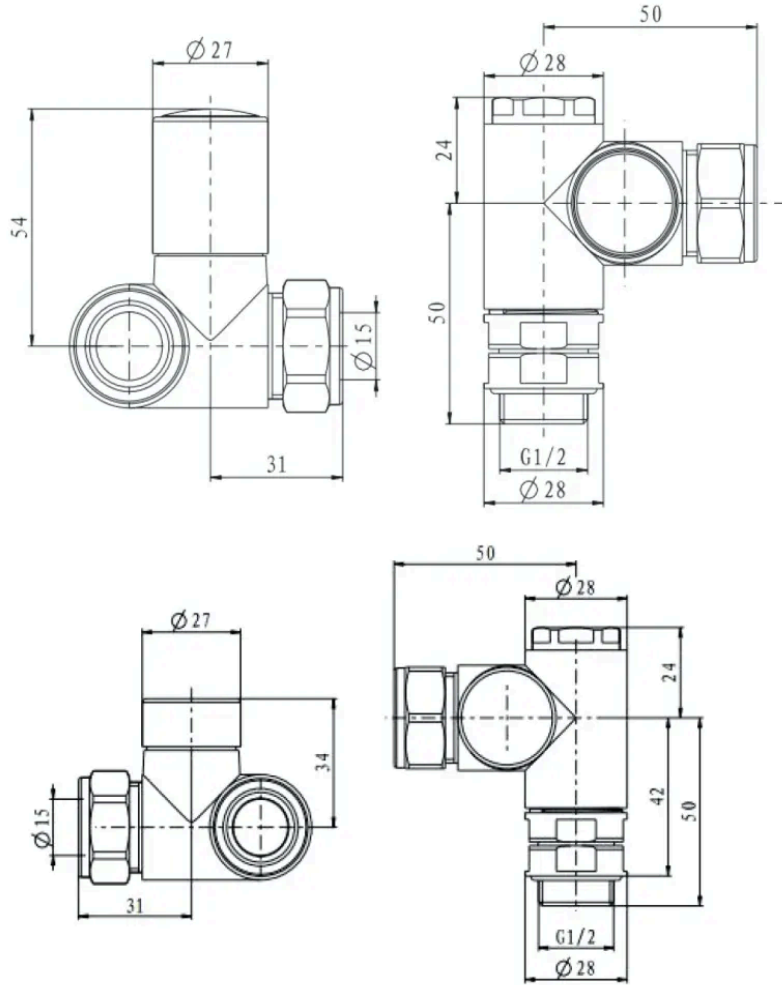

Dual Fuel Corner Valve w/ Element Shield