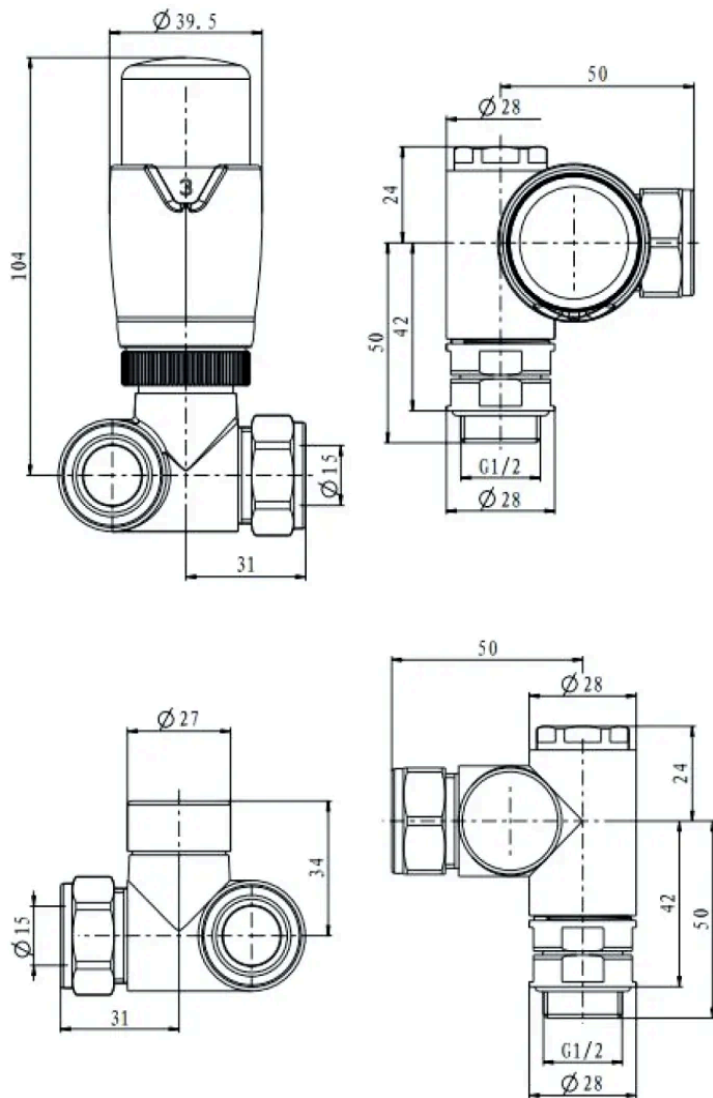

Dual Fuel Corner Valves

Dual Fuel TRV Corner Valve

Product Information

Valve to radiator Valve to Pipe Sensor
Type Material: Brass Warranty: 3 Years
1/2"
15mm Compression
Liquid Sensor
Response Time: not exceed 40 Mins
Hysteresis : <1 K
Weight: 825g
Weight boxed: 836g
Bi-Directional Valve Body
With Frost Protection: When the scale is set "❄"

Pressure Rating

Max Test Pressure: 10 Bar
Max Pressure differential: 0.1 Mpa

Temperature Ratings

Max flow temperature: 120 °C
Temperature adjustment range: 7-28
Differential pressure influence: <1 K
Max ambient temperature: <1.5 K
Water temperature effect: /

Flow Ratings

Nominal flow rate: Min setting 212.1 kg/h, when the temperature is on 6.3 °C.
Max setting 210.1 kg/h, when the temperature is on 28.83 °C.
Max Flow Rate 173 kgs/h