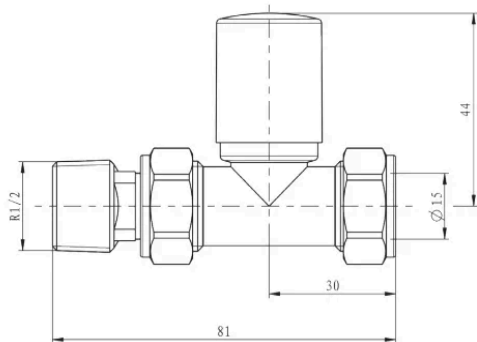

Thermostatic Valves

Thermostatic valves are typically used for regulating the fluid of the radiators of central heating systems. They are provided with a regulating element which automatically controls the opening of the valve to keep the ambient temperature of the room where they are installed constant at the set valve.

The number in the valve corresponds to a specific air temperature. Once you have selected a number, thermostatic valve will maintain the temperature. This prevents unwanted temperature rises and achieves considerable energy saving.

- Thermostatic head and reversible bi-directional body
- Built in sensor with liquid element
- Graduated scale from 0 to 5 corresponding to temperature setting ranges from 7°C to 28°C with frost protection setting →
- Fully tested to 10 bar
- Max pressure difference: 0.8bar
- Nominal flow rate 173kgs/h
- Max flow temperature 120°C
- Can be mounted horizontally or vertically

0	1	2	3	4	5
7°C	11 - 13°C	15 - 17°C	19 - 21°C	23 - 25°C	29 - 29°C

TECHNICAL INFORMATION

Straight TRV Valve