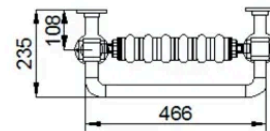

## Dorset Dual Fuel

1510(L) mm x 510(W)mm  
Rail Protrusion: 235 mm

Output: 723W | 2466 BTU/hr  
Outputs based on  $\Delta t60^{\circ}\text{C}$

Colour: Chrome and White RAL 9016