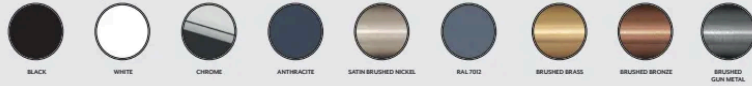

TRV & Lockshield Sets

We stock a wide range of modern TRV valves in nine popular colours and finishes to suit every style of radiator. Our modern range is offered in straight, angled and corner variants.

In pairs. Prices are inclusive of VAT and carriage applies for orders under £500 at £6 for delivery within 48 hours.

BLACK

TRV Round | Angled

Product Code: 690006

£58.01

BLACK

TRV Round | Straight

Product Code: 690007

£60.12

BLACK

TRV Round | Corner

Product Code: 690008

£61.47

WHITE

TRV Round | Angled

Product Code: 690092

£57.99

WHITE

TRV Round | Straight

Product Code: 690093

£60.11

WHITE

TRV Round | Corner

Product Code: 690094

£61.48

CHROME

TRV Round | Angled

Product Code: 690000

£53.80

CHROME

TRV Round | Straight

Product Code: 690001

£54.97

CHROME

TRV Round | Corner

Product Code: 690002

£57.40

ANTHRACITE

TRV Round | Angled

Product Code: 690003

£58.01

ANTHRACITE

TRV Round | Straight

Product Code: 690004

£60.12

ANTHRACITE

TRV Round | Corner

Product Code: 690005

£61.47

TRV & LOCKSHIELD SETS - MODERN