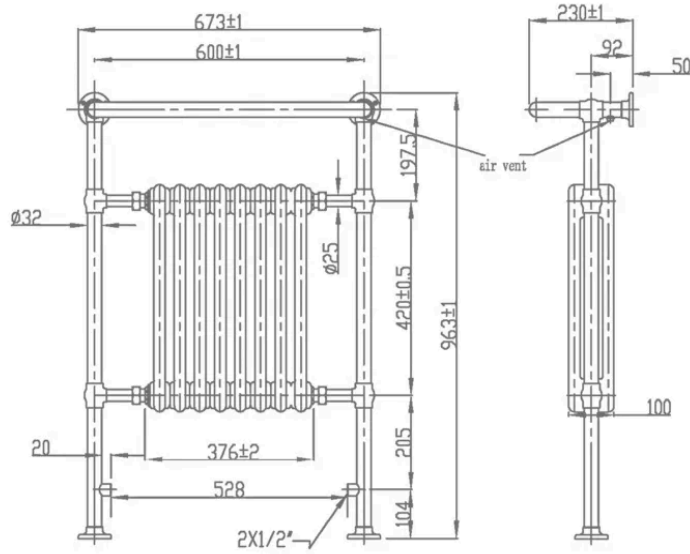

Columbine Central Heating

965(L) mm x 540(W)mm
Rail Protrusion: 230 mm

Output: 1032W | 3521BTU/hr
Outputs based on Δt60°C

Colour: Chrome and White RAL 9016

TECHNICAL INFORMATION