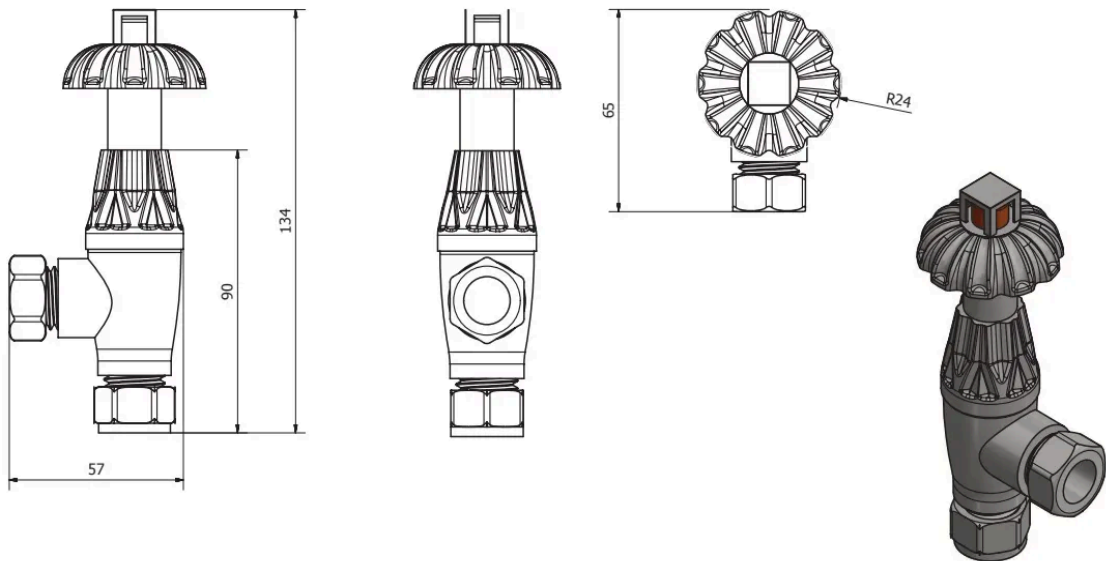

Westminster Angled TRV Valve