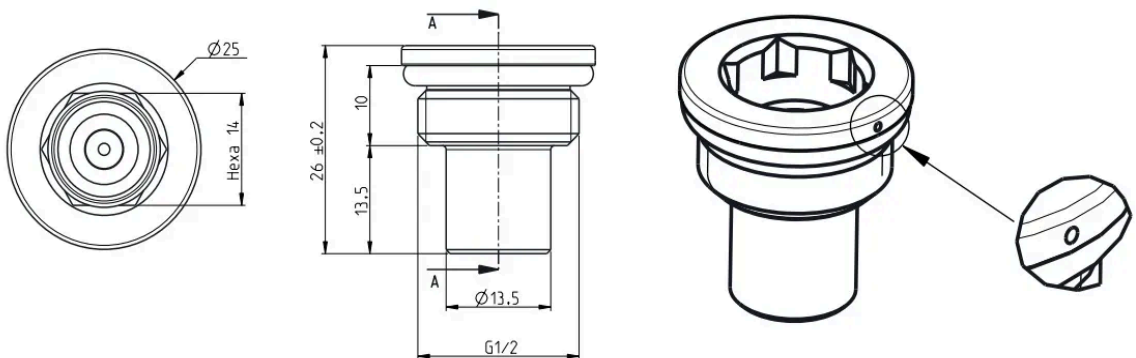

Auto Air Vent