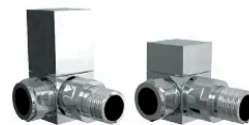

Manual Square | Angled

Product Code: 690028

£41.42

CHROME

Manual Square | Straight

Product Code: 690030

£41.42

CHROME