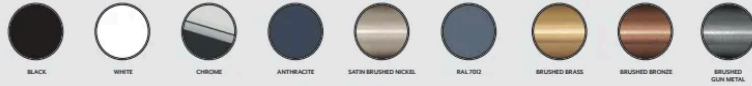

Dual Fuel | Round | Corner

Product Code: 690253  
**£75.00**

BRUSHED BRASS

Dual Fuel | Round | Corner

Product Code: 690190  
**£70.00**

BRUSHED BRONZE

Dual Fuel | Round | Corner

Product Code: 690379  
**£70.00**

BRUSHED GUN METAL

Dual Fuel | Round | Corner

Product Code: 690380  
**£70.00**

# TRV Dual Fuel Valves

Our range of dual fuel valves are available in variety of finishes including black, chrome, brushed brass and anthracite. See page 19 for matching radiators.

In pairs. Prices are inclusive of VAT and carriage applies for orders under £500 at £6 for delivery within 48 hours.