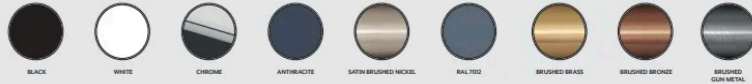

# Manual Valves

Our range of manual valves are available in round or square variants and a selection of crosshead valves. See pages 12 and 13 for Square and Crosshead.

**ROUND**

*In pairs. Prices are inclusive of VAT and carriage applies for orders under £500 at £6 for delivery within 48 hours.*