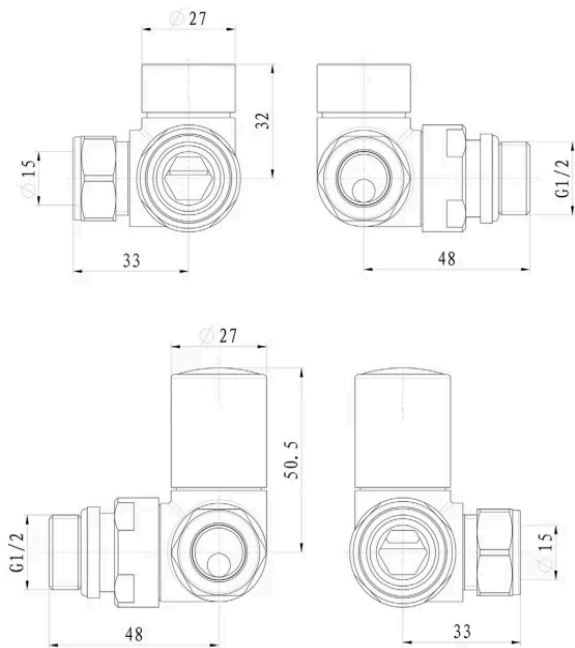

Corner Round Valve