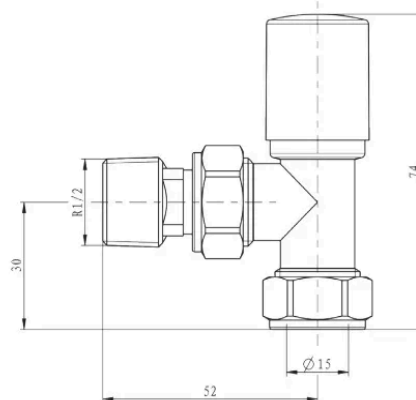

Angled TRV Valve