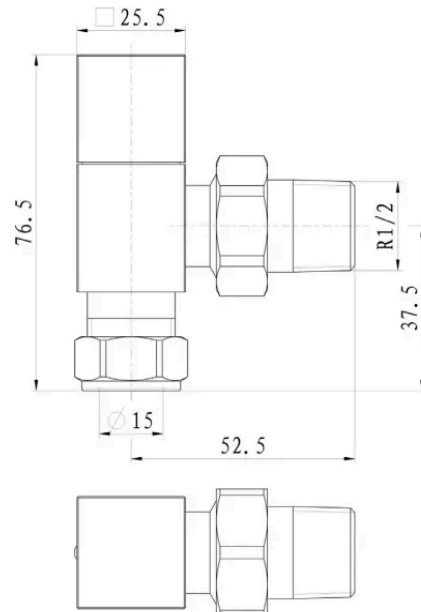

Angled Square Valve

TECHNICAL INFORMATION