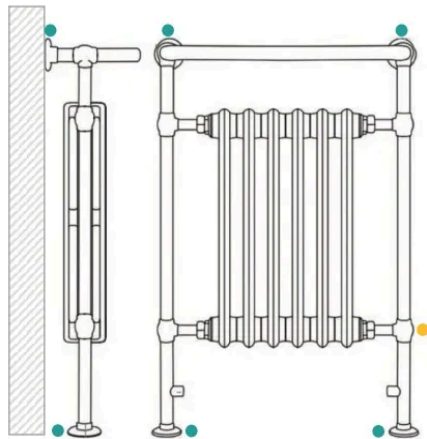

## Columbine Dual Fuel

965(L) mm x 540(W)mm

Rail Protrusion: 230 mm

Output: Dependant on element used

Colour: Chrome and White RAL 9016

- Features a discreet removable element nut for easy conversion to electric or dual fuel operation.