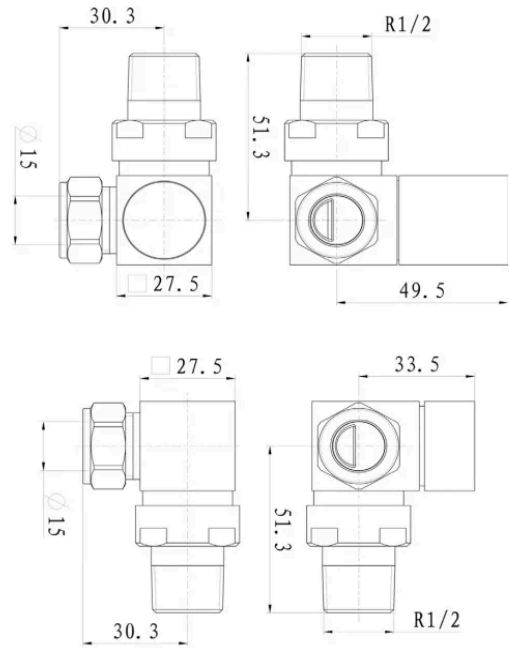

Corner Square Valve