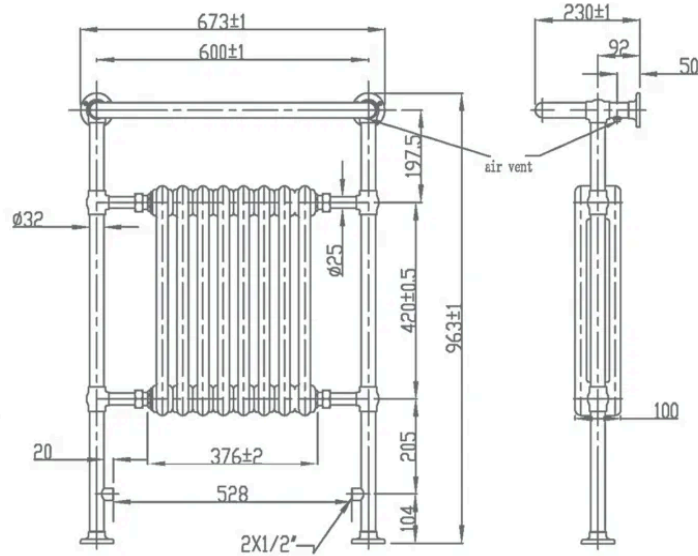

## Columbine Dual Fuel

965(L) mm x 540(W)mm

Rail Protrusion: 230 mm

Output: Dependant on element used

Colour: Chrome and White RAL 9016

- Features a discreet removable element nut for easy conversion to electric or dual fuel operation.