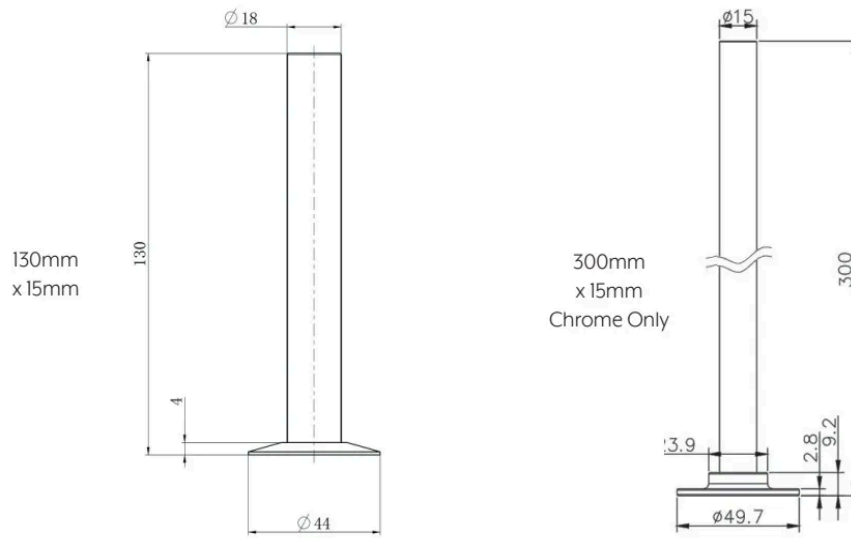

Technical Information

All valves are air tested in water at time of production and have a 5 year warranty from manufacturing defects. All elements have a 2 year warranty from manufacturing defects.

We retain the right to be able to replace a product but cannot be held liable for any installation costs or damage therein.

Pipe Sets and Element Shroud	BELOW	Manual Valves	PAGE 27
Traditional Radiators - Leo	PAGE 21	Dual Fuel Corner Valves	PAGE 29
Traditional Radiators - Dorset	PAGE 21	Auto Air Vent	PAGE 30
Traditional Radiators - Columbine	PAGE 22	Shut-Off Valves	PAGE 31
Thermostatic Valves	PAGE 24	Manual Air Vent and Plug	PAGE 31

TECHNICAL INFORMATION

Pipe Sets