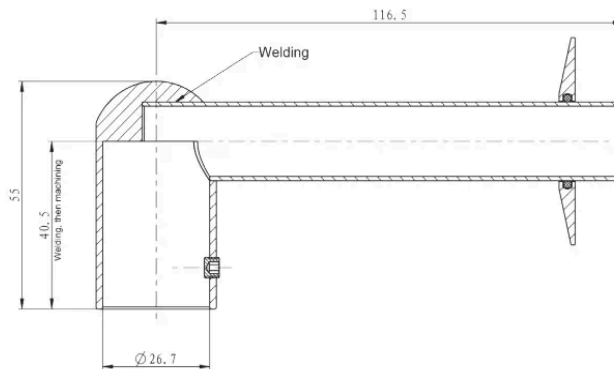

Element Shroud