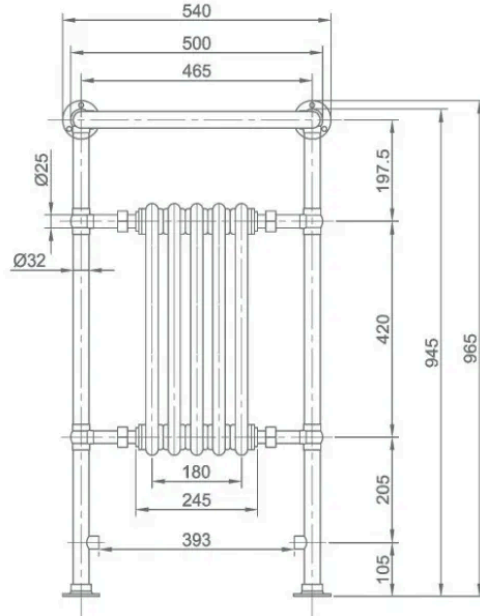

Output: 555W | 1894BTU/hr
Outputs based on $\Delta t60^{\circ}\text{C}$

Colour: Chrome and White RAL 9016