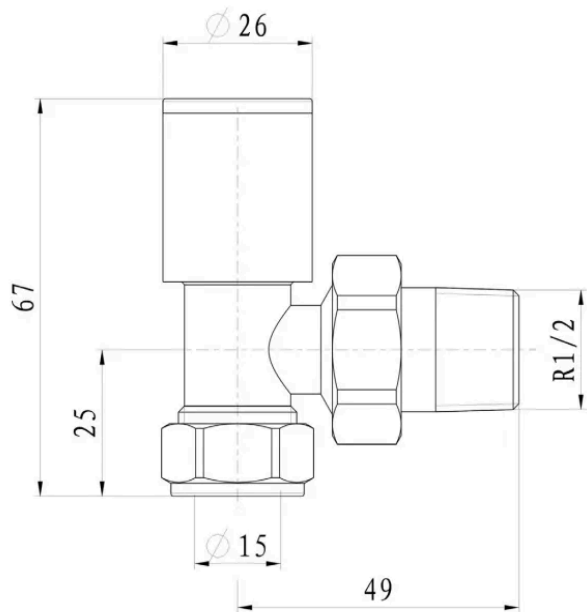

Angled Round Valve