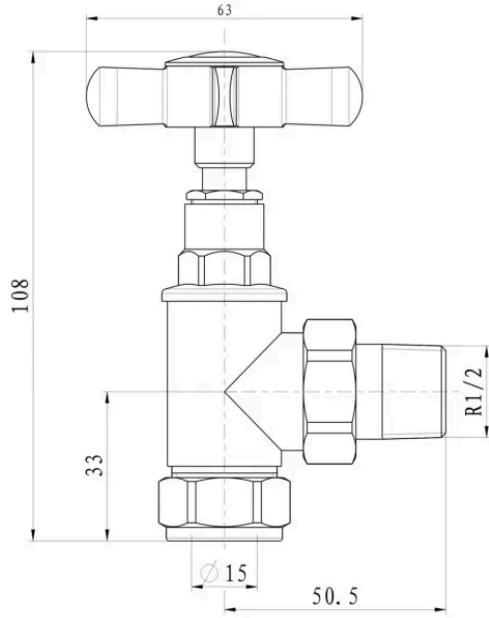

Angled Cross Head Valve