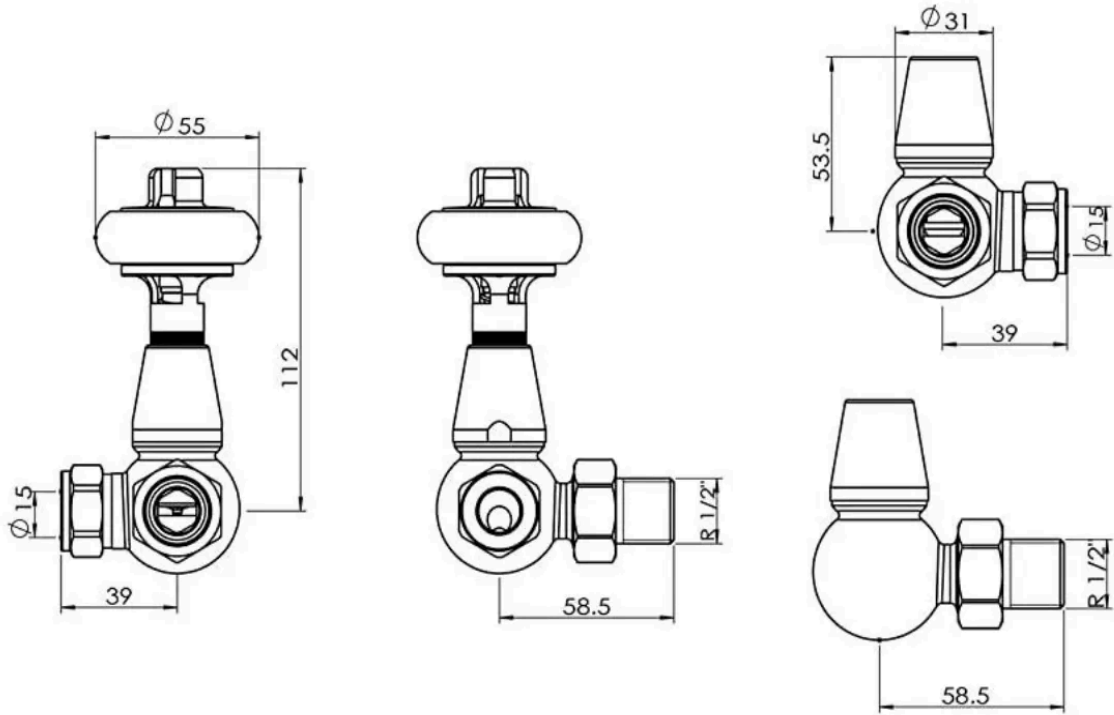

Chelsea Corner TRV Valves