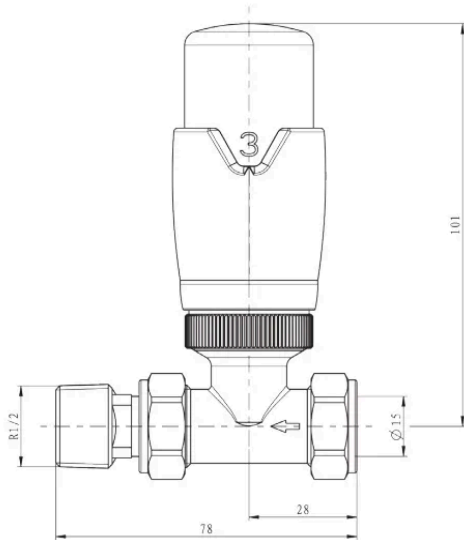

Thermostatic Valves

Thermostatic valves are typically used for regulating the fluid of the radiators of central heating systems. They are provided with a regulating element which automatically controls the opening of the valve to keep the ambient temperature of the room where they are installed constant at the set valve.

The number in the valve corresponds to a specific air temperature. Once you have selected a number, thermostatic valve will maintain the temperature. This prevents unwanted temperature rises and achieves considerable energy saving.

- Thermostatic head and reversible bi-directional body
- Built in sensor with liquid element
- Graduated scale from 0 to 5 corresponding to temperature setting ranges from 7°C to 28°C with frost protection setting →
- Fully tested to 10 bar
- Max pressure difference: 0.8bar
- Nominal flow rate 173kgs/h
- Max flow temperature 120°C
- Can be mounted horizontally or vertically

0	1	2	3	4	5
7°C	11 - 13°C	15 - 17°C	19 - 21°C	23 - 25°C	29 - 29°C

TECHNICAL INFORMATION

Straight TRV Valve