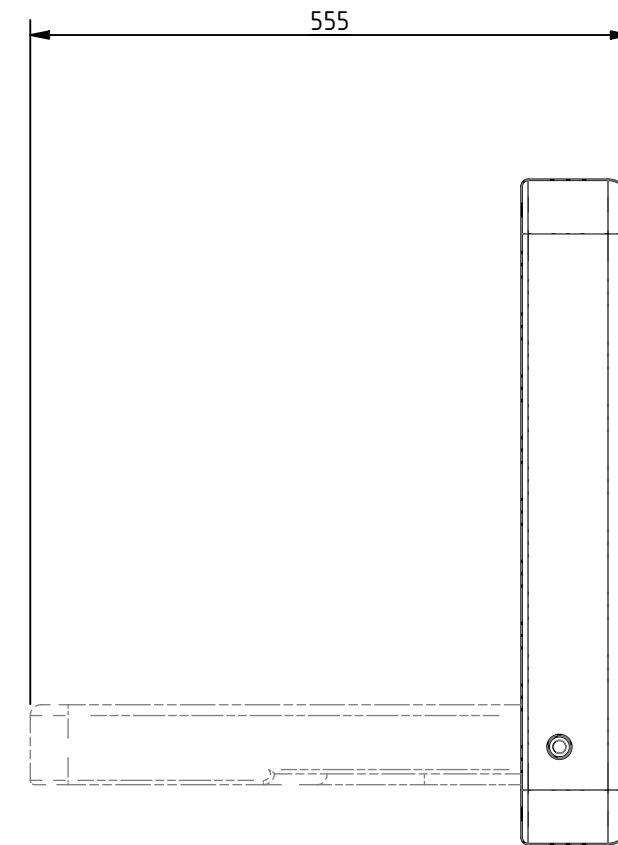

PRODUCT INFO: 141601 - PREMIUM BABY CHANGING UNIT, HORIZONTAL

ALL DIMENSIONS ARE IN mm UNLESS STATED OTHERWISE

141601 REV 1

DISCLAIMER: NYMAS GROUP MAKES EVERY EFFORT TO ENSURE THAT THE INFORMATION PROVIDED ON THIS DRAWING IS CORRECT. HOWEVER, WE CANNOT GUARANTEE THIS, AND ACCEPT NO LIABILITY FOR ANY INFORMATION OR ADVICE GIVEN ON THIS DRAWING.