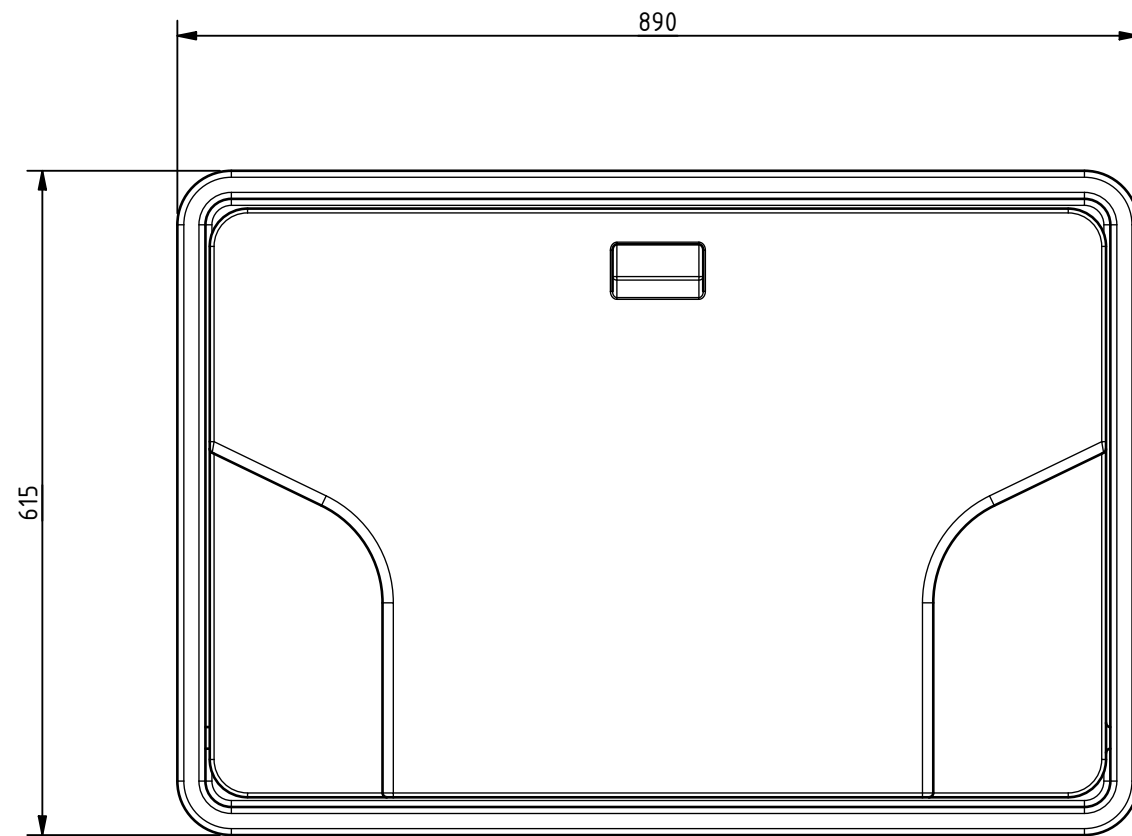

PRODUCT INFO: 141601 - PREMIUM BABY CHANGING UNIT, HORIZONTAL

ALL DIMENSIONS ARE IN mm UNLESS STATED OTHERWISE

141601 REV 1

DISCLAIMER: NYMAS GROUP MAKES EVERY EFFORT TO ENSURE THAT THE INFORMATION PROVIDED ON THIS DRAWING IS CORRECT. HOWEVER, WE CANNOT GUARANTEE THIS, AND ACCEPT NO LIABILITY FOR ANY INFORMATION OR ADVICE GIVEN ON THIS DRAWING.