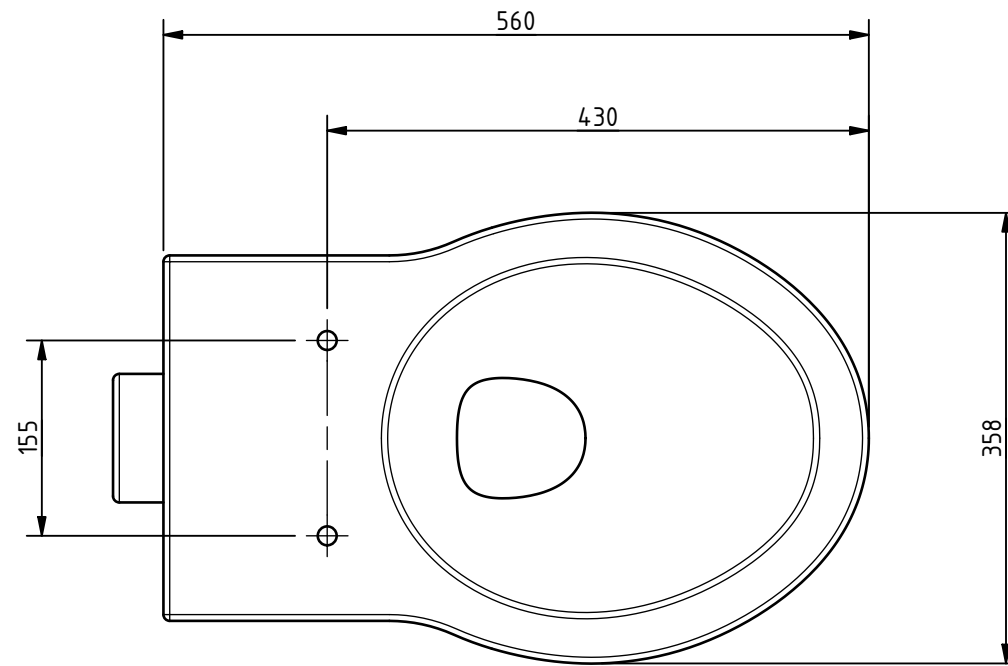

PRODUCT INFO: NY01-SW-31000 - BACK TO WALL BOX RIM DOC M PAN

ALL DIMENSIONS ARE IN mm UNLESS STATED OTHERWISE

\*USE WITH  $\varnothing 38$ MM DIAMETER FLUSH PIPE

DISCLAIMER: NYMAS GROUP MAKES EVERY EFFORT TO ENSURE THAT THE INFORMATION PROVIDED ON THIS DRAWING IS CORRECT. HOWEVER, WE CANNOT GUARANTEE THIS, AND ACCEPT NO LIABILITY FOR ANY INFORMATION OR ADVICE GIVEN ON THIS DRAWING.