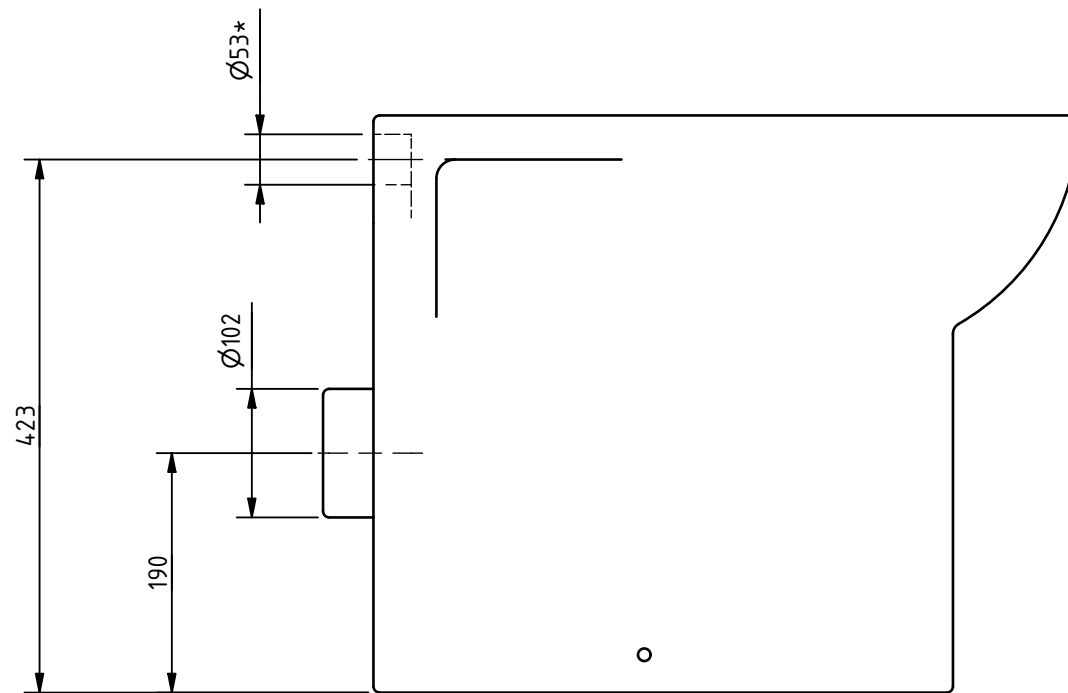

PRODUCT INFO: NY01-SW-31000 - BACK TO WALL BOX RIM DOC M PAN

ALL DIMENSIONS ARE IN mm UNLESS STATED OTHERWISE

\*USE WITH  $\varnothing 38$ MM DIAMETER FLUSH PIPE

DISCLAIMER: NYMAS GROUP MAKES EVERY EFFORT TO ENSURE THAT THE INFORMATION PROVIDED ON THIS DRAWING IS CORRECT. HOWEVER, WE CANNOT GUARANTEE THIS, AND ACCEPT NO LIABILITY FOR ANY INFORMATION OR ADVICE GIVEN ON THIS DRAWING.