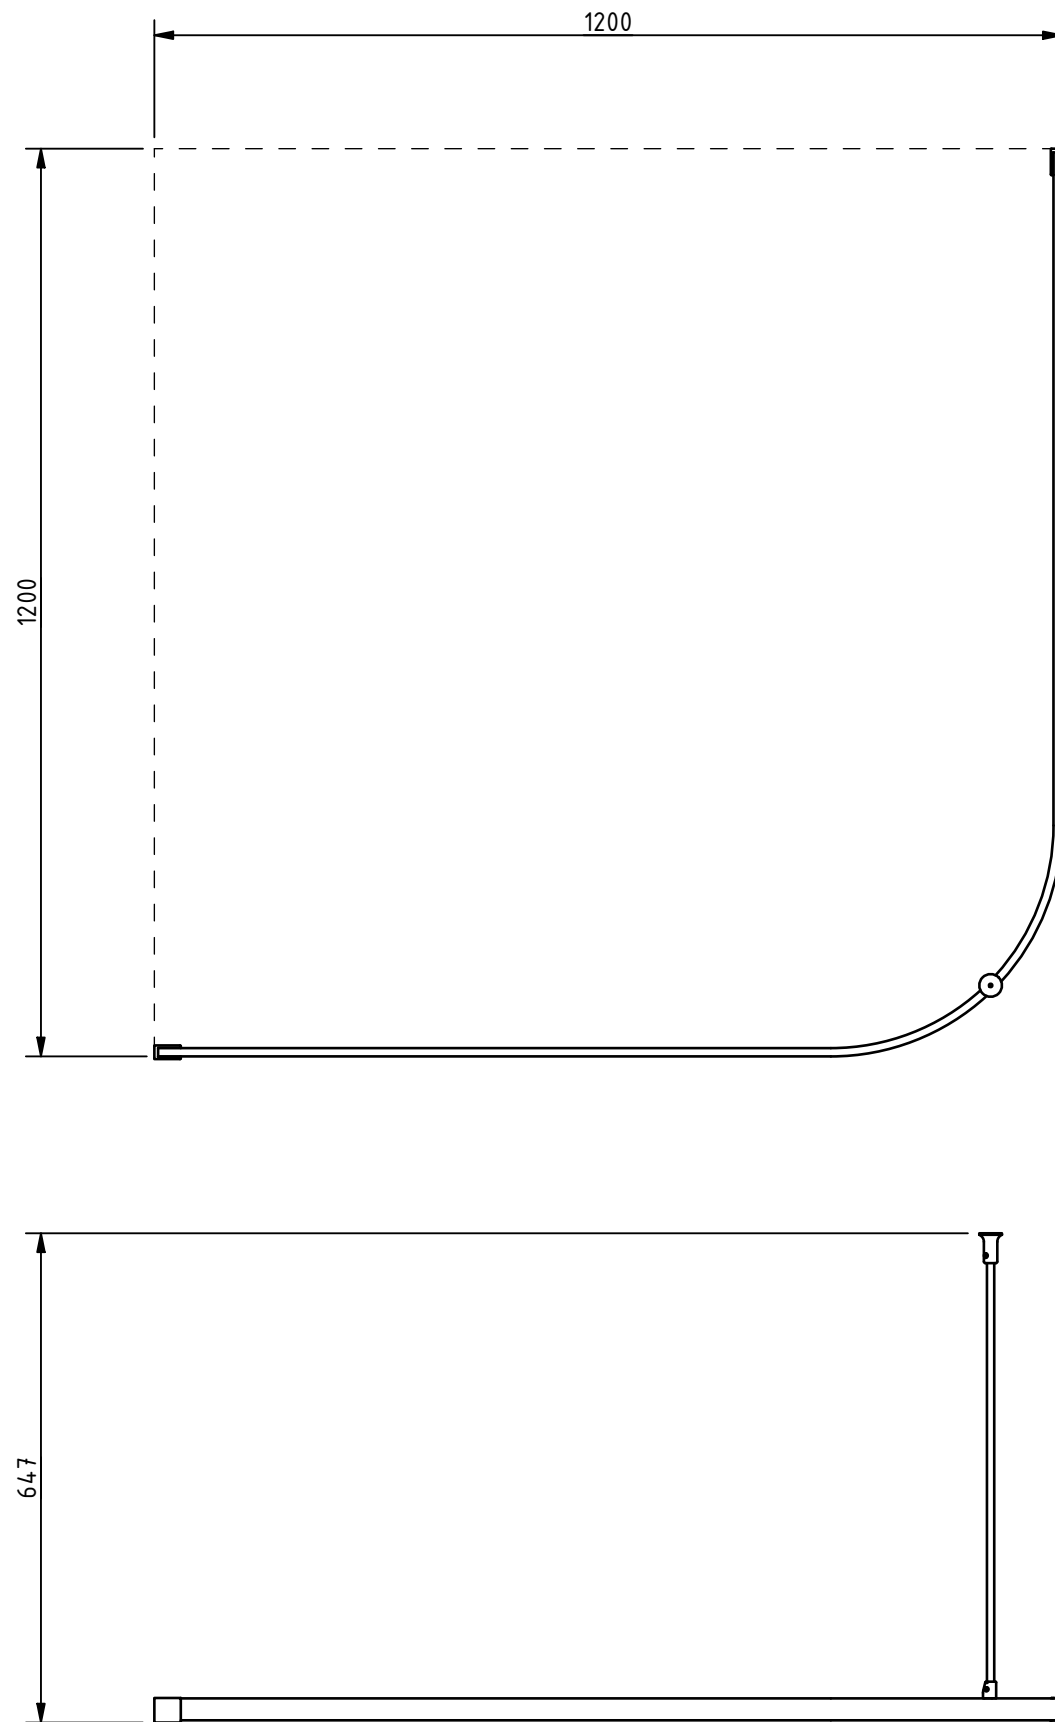

PRODUCT INFO: 130302 - SHOWER CURTAIN TRACK, L-SHAPED, 1200mm x1200mm

ALL DIMENSIONS ARE IN mm UNLESS STATED OTHERWISE

MKT-130302 REV 1

DISCLAIMER: NYMAS GROUP MAKES EVERY EFFORT TO ENSURE THAT THE INFORMATION PROVIDED ON THIS DRAWING IS CORRECT. HOWEVER, WE CANNOT GUARANTEE THIS, AND ACCEPT NO LIABILITY FOR ANY INFORMATION OR ADVICE GIVEN ON THIS DRAWING.