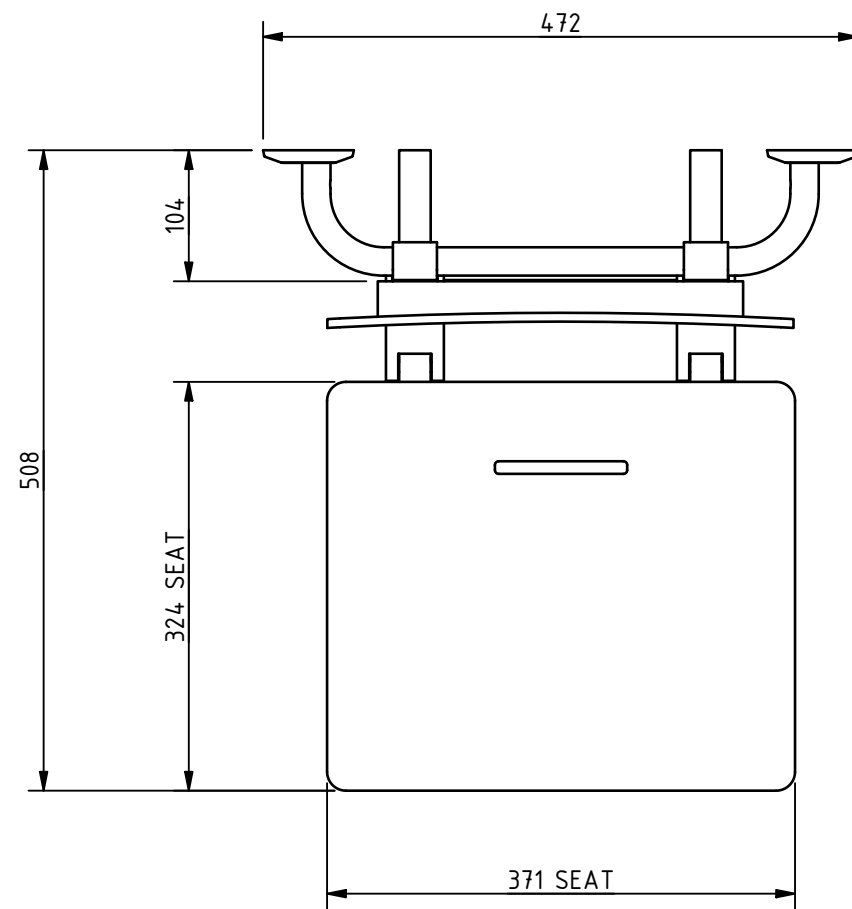

PRODUCT INFO: 331004 - REMOVABLE CONTEMPORARY WALL MOUNTED SLIMLINE SHOWER SEAT WITH BACK REST

ALL DIMENSIONS ARE IN mm UNLESS STATED OTHERWISE

MKT-331004 REV 1

DISCLAIMER: NYMAS GROUP MAKES EVERY EFFORT TO ENSURE THAT THE INFORMATION PROVIDED ON THIS DRAWING IS CORRECT. HOWEVER, WE CANNOT GUARANTEE THIS, AND ACCEPT NO LIABILITY FOR ANY INFORMATION OR ADVICE GIVEN ON THIS DRAWING.