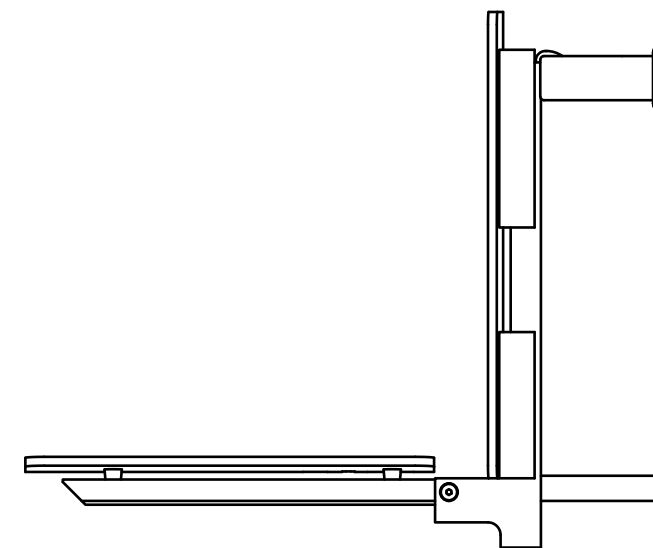

PRODUCT INFO: 331004 - REMOVABLE CONTEMPORARY WALL MOUNTED SLIMLINE SHOWER SEAT WITH BACK REST

ALL DIMENSIONS ARE IN mm UNLESS STATED OTHERWISE

MKT-331004 REV 1

DISCLAIMER: NYMAS GROUP MAKES EVERY EFFORT TO ENSURE THAT THE INFORMATION PROVIDED ON THIS DRAWING IS CORRECT. HOWEVER, WE CANNOT GUARANTEE THIS, AND ACCEPT NO LIABILITY FOR ANY INFORMATION OR ADVICE GIVEN ON THIS DRAWING.