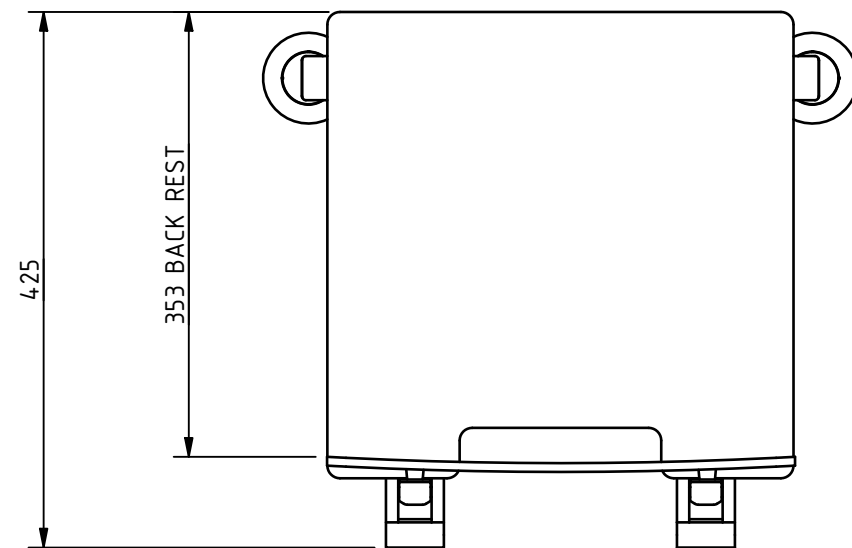

PRODUCT INFO: 331004 - REMOVABLE CONTEMPORARY WALL MOUNTED SLIMLINE SHOWER SEAT WITH BACK REST

ALL DIMENSIONS ARE IN mm UNLESS STATED OTHERWISE

MKT-331004 REV 1

DISCLAIMER: NYMAS GROUP MAKES EVERY EFFORT TO ENSURE THAT THE INFORMATION PROVIDED ON THIS DRAWING IS CORRECT. HOWEVER, WE CANNOT GUARANTEE THIS, AND ACCEPT NO LIABILITY FOR ANY INFORMATION OR ADVICE GIVEN ON THIS DRAWING.