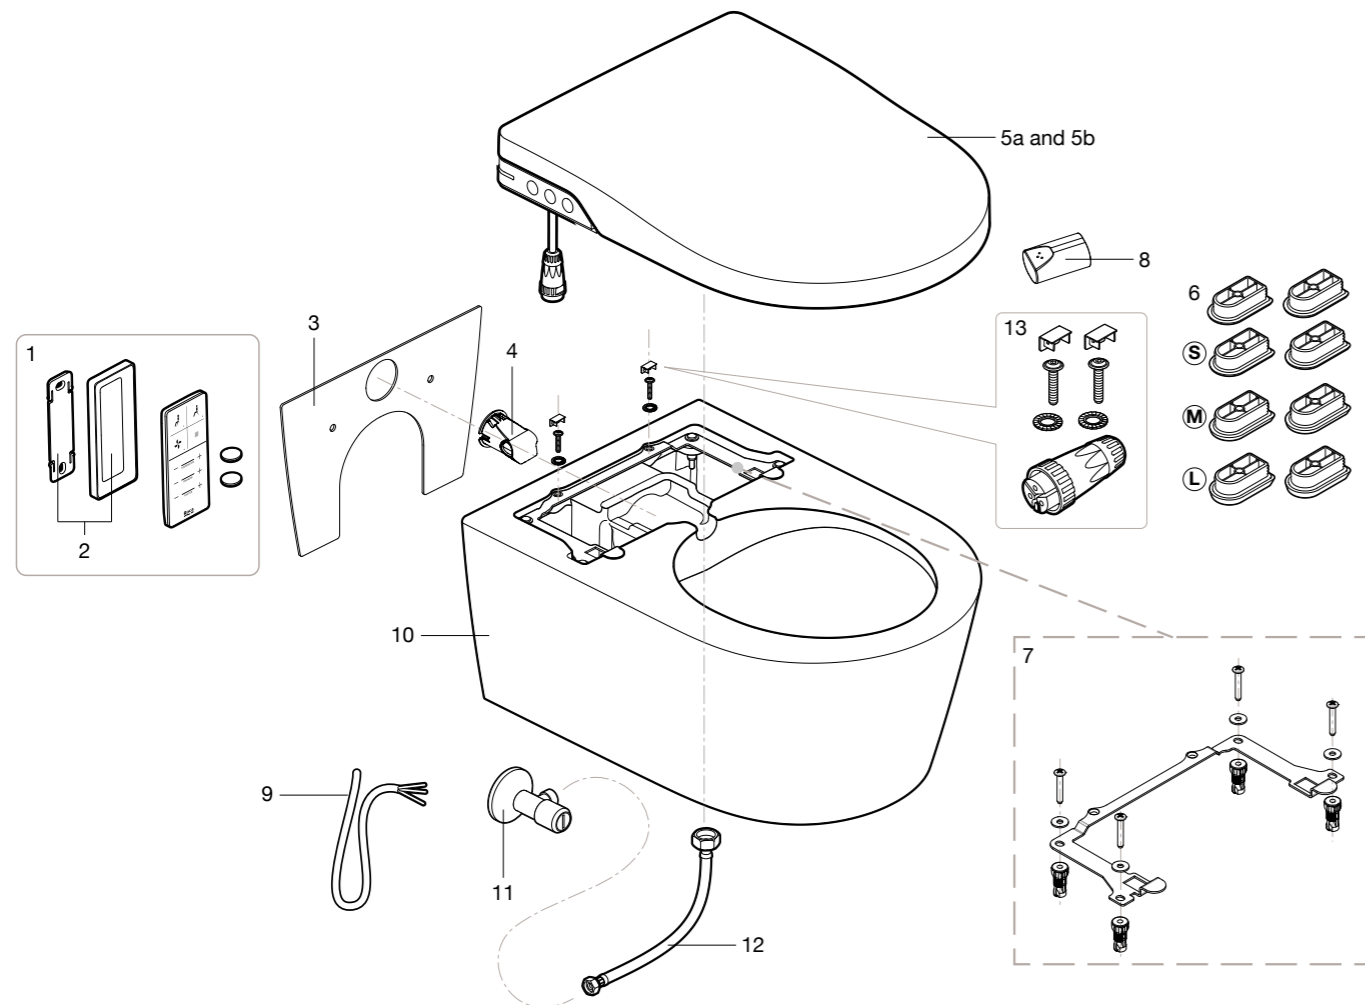

In-Wash® Inspira wall-hung WC

803060002

1	Remote control kit	AT0010600R	£207.77
2	Remote control holder	AT0010700R	£25.23
3	Sound insulation mat	AT0018700R	£4.44
4	Distributor	AV0034100R	£0.98
5a	Seat only (without lid)	AT0010900R	£101.65
5b	Cover only	AT0010800R	£101.65
6	Seat buffers	AT0021200R	£16.05

7	Seat fixing bracket	AT0019100R	£49.71
8	Nozzle tip	AT0020900R	£29.54
9	Mains connection	AT0018900R	£15.59
10	WC pan	AT0013200R	£796.15
11,12	Water inlet hose and isolation valve	AT0019200R	£33.10
13	Seat fixings	AT0021100R	£24.75

Dimensions in mm
VAT will be charged at the rate ruling at the date of dispatch. Prices are subject to modification without prior notice