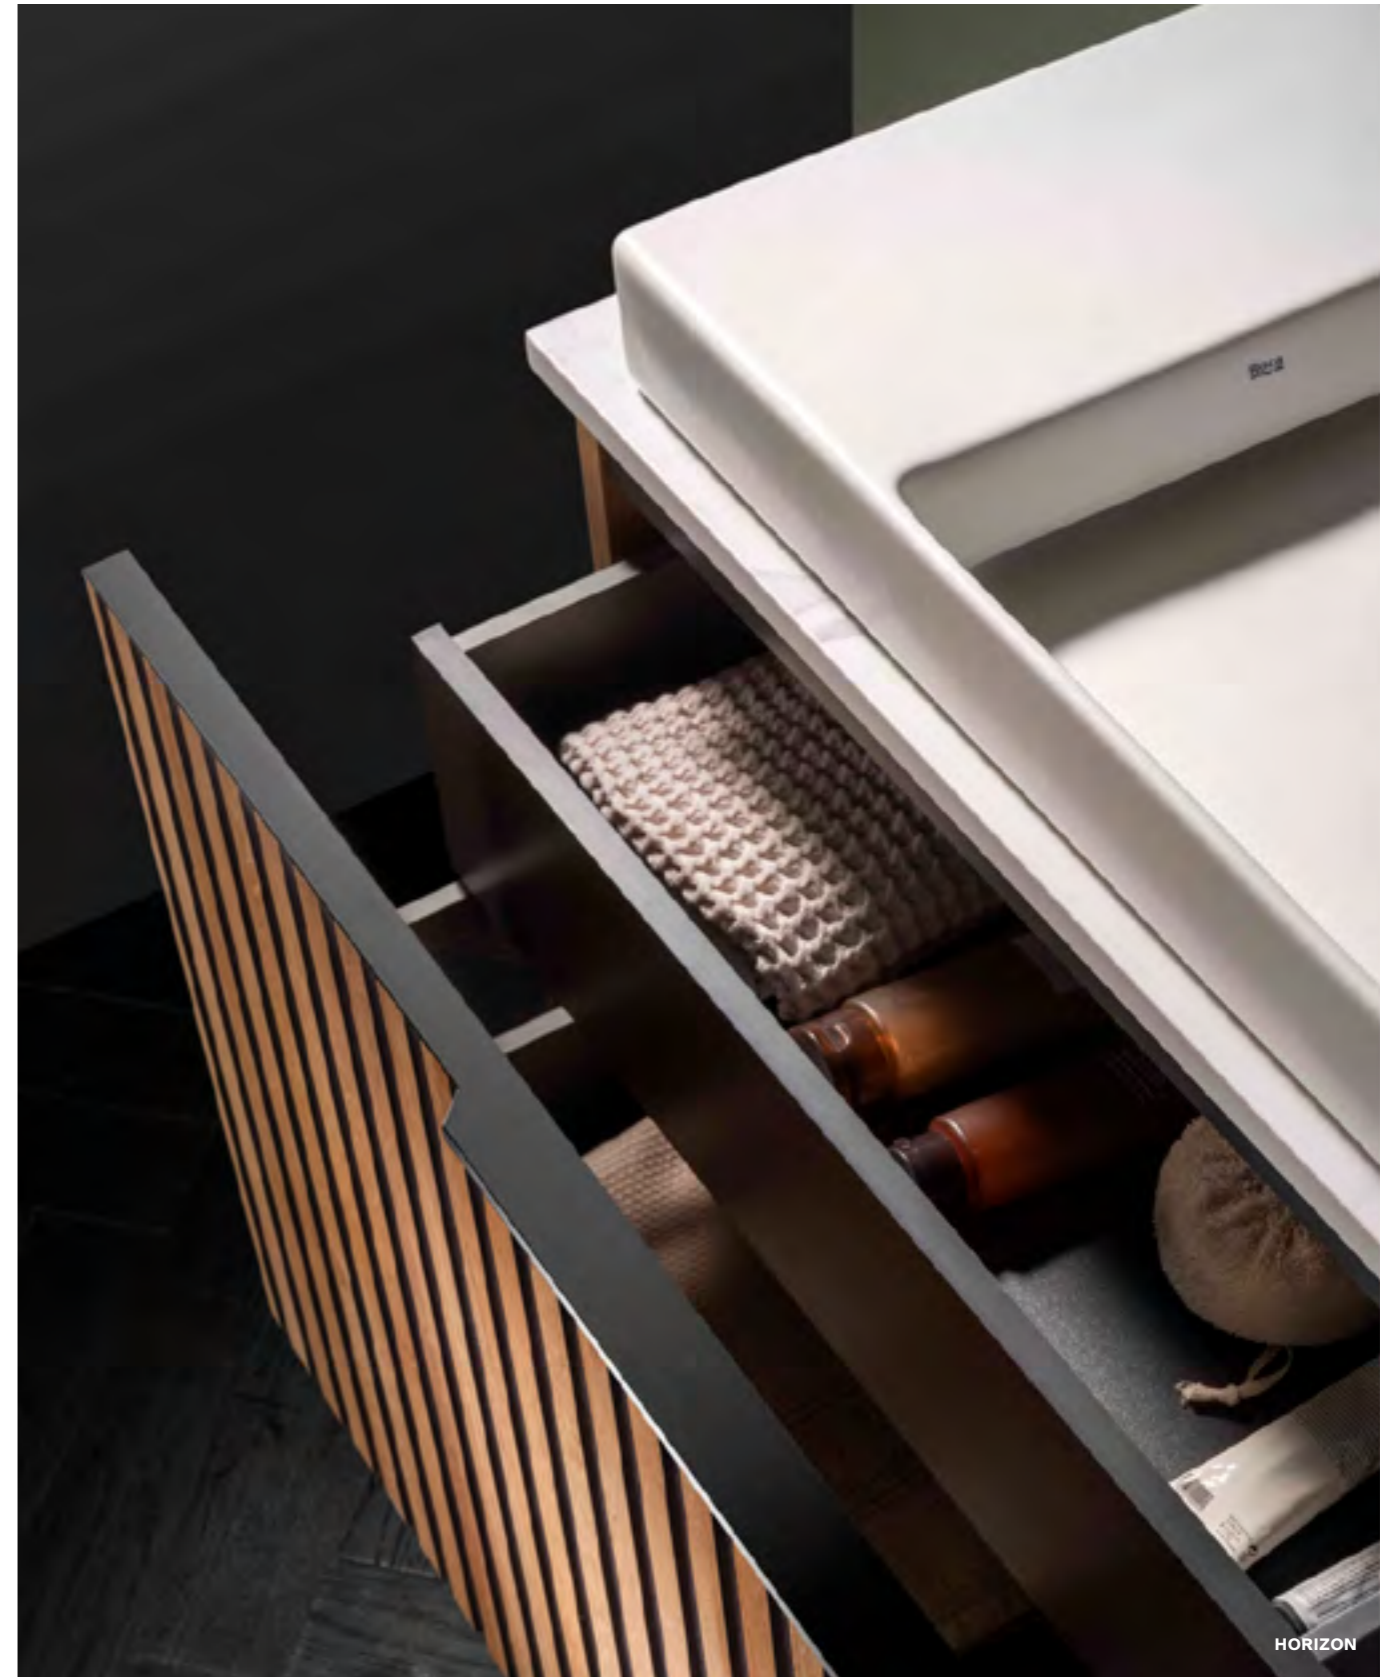

600 x 380 - 0 taphole - Gloss White	A32727900B	£267.15
600 x 380 - 0 taphole - Matt White	A32727962B	£347.30
600 x 380 - 0 taphole - Matt Black	A32727908B	£347.30

Basins and furniture

HORIZON

Beyond

FINECERAMIC® Unik with 2 drawers