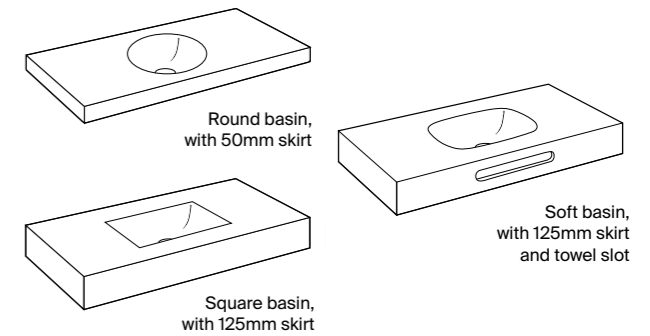

Wall-hung Surfex® basins

Modo

Table 2

Table 3

Additional bowls				Washbasin skirt			
Minimum and maximum countertop length	2 bowl arrangement	3 bowl arrangement	4 bowl arrangement	Minimum and maximum countertop length	50mm	125mm without Towel Slot	125mm with Towel Slot
580-799mm	-	-	-	580-799mm	£126.69	£290.39	£290.39
800-999mm	-	-	-	800-999mm	£145.19	£317.43	£317.43
1000-1099mm	£370.10	-	-	1000-1099mm	£153.73	£327.40	£327.40
1100-1199mm	£370.10	-	-	1100-1199mm	£156.58	£335.94	£335.94
1200-1399mm	£370.10	-	-	1200-1399mm	£163.70	£362.98	£362.98
1400-1599mm	£370.10	-	-	1400-1599mm	£172.24	£380.07	£380.07
1600-1799mm	£370.10	£740.20	-	1600-1799mm	£182.20	£398.57	£398.57
1800-1999mm	£370.10	£740.20	-	1800-1999mm	£189.32	£411.38	£411.38
2000-2199mm	£370.10	£740.20	£1,110.31	2000-2199mm	£197.86	£428.46	£428.46
2200-2399mm	£370.10	£740.20	£1,110.31	2200-2399mm	£206.40	£444.12	£444.12
2400-2599mm	£370.10	£740.20	£1,110.31	2400-2599mm	£214.94	£461.20	£461.20
2600-2800mm	£370.10	£740.20	£1,110.31	2600-2800mm	£222.34	£476.86	£476.86