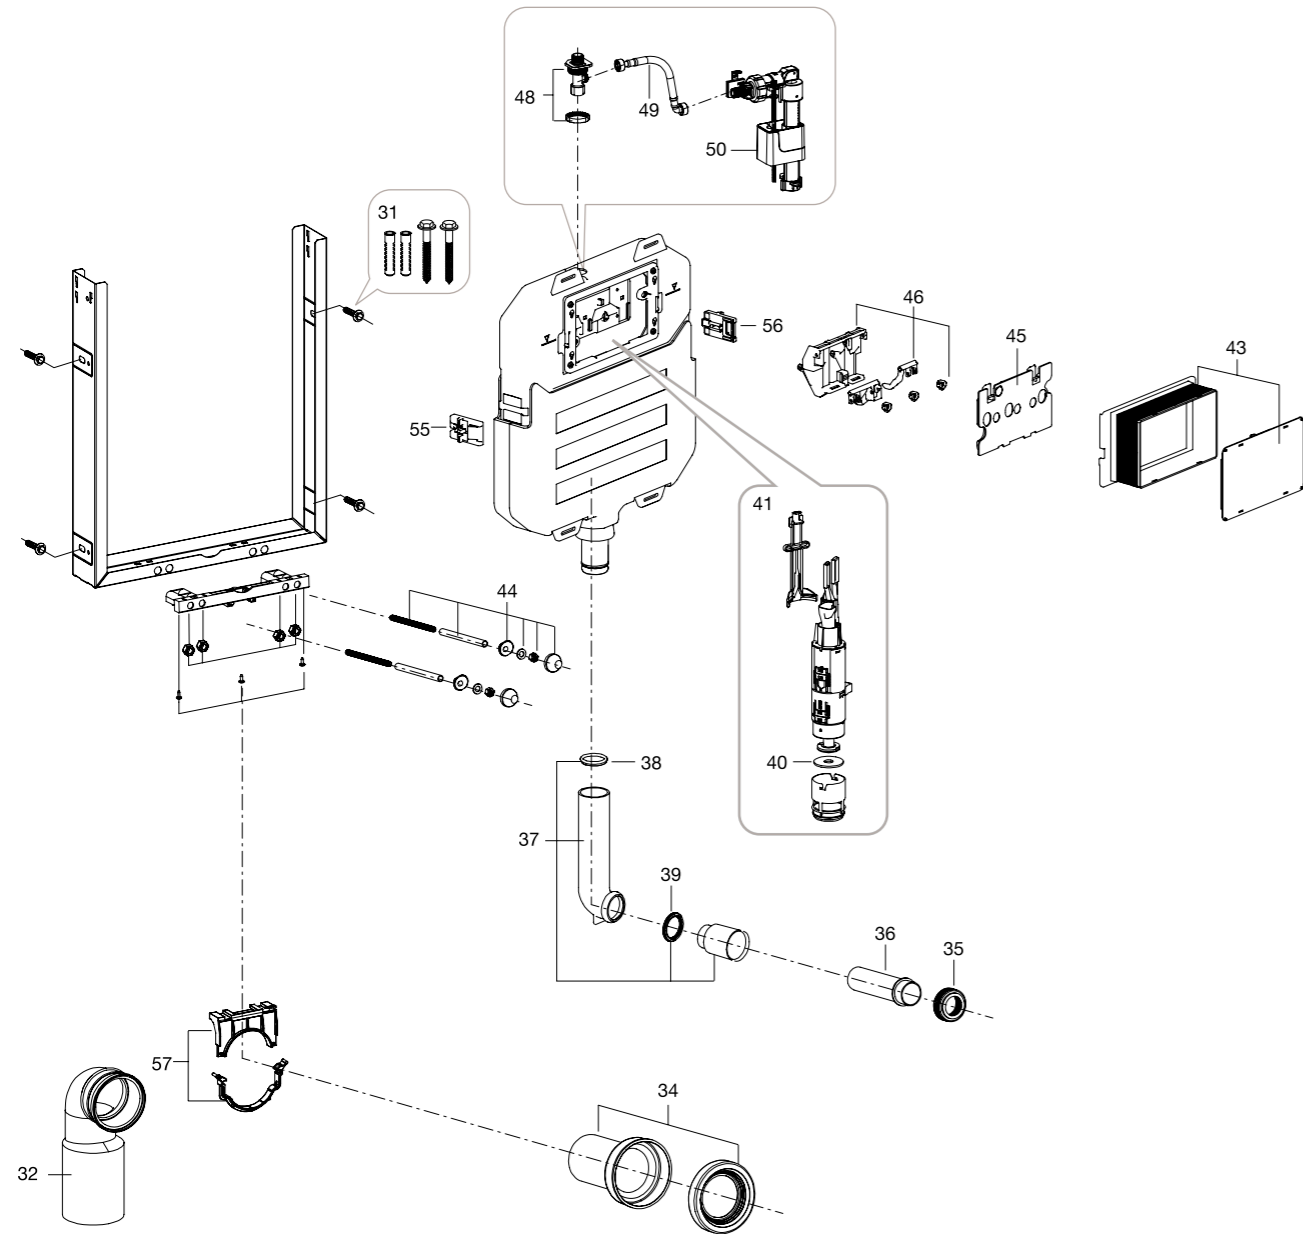

Basic WC Compact

890098900 / 801101200

31	Fixing kit	V0019500R	£2.30	43	Built-in box	V0018400R	£6.65
32	Outlet connector ø110 (floor)	V0018800R	£10.70	44	Pan fixing kit	V0018500R	£11.45
34-36	Outlet & inlet connector (horizontal)	V0018600R	£25.78	45	Operation gasket	V0018300R	£7.91
35 & 36	Flush pipe and pan connection seal	V0018700R	£18.91	46	Operating bracket	V0018200R	£6.61
37	Inlet elbow	V0019000R	£17.17	48	Angle valve	V0017700R	£10.84
38	Inlet elbow connecting ring	V0019100R	£5.16	49	Supply hose	V0017800R	£8.80
39	Inlet elbow seal ring	V0019200R	£3.44	50	Side inlet valve	890858200	£44.47
40	Flush valve seal	V0018100R	£1.82	55,56	Tank hooks	V0020100R	£16.13
41	Flush valve	V0018000R	£51.55	57	Clamp	V0020000R	£3.33

Dimensions in mm
VAT will be charged at the rate ruling at the date of dispatch. Prices are subject to modification without prior notice
While Stocks Last