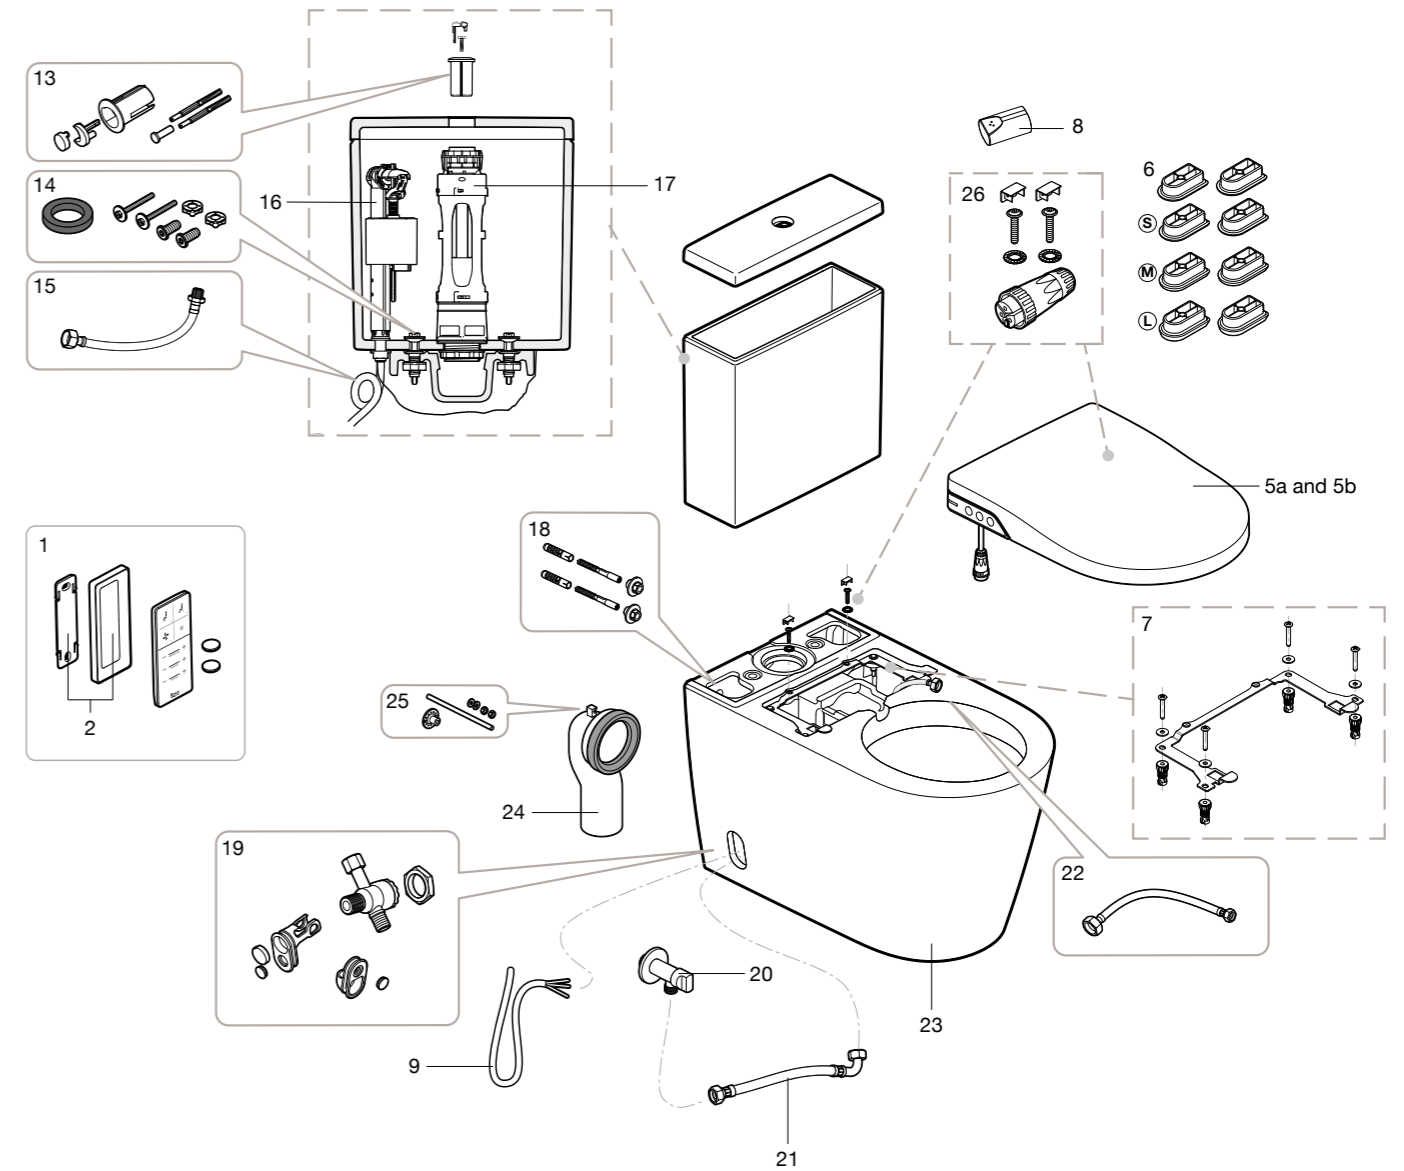

In-Wash® Inspira close-coupled WC

803061002

1	Remote control kit	AT0010600R	£207.77
2	Remote control holder	AT0010700R	£25.23
5a	Seat only (without lid)	AT0010900R	£101.65
5b	Cover only	AT0010800R	£101.65
6	Seat buffers	AT0021200R	£16.05
	Seat connection kit	AT0021100R	£24.75
7	Seat fixing bracket	AT0019100R	£49.71
8	Nozzle tip	AT0020900R	£29.54
9	Mains connection	AT0018900R	£15.59
13	Push button	AH0010500R	£24.13
14	Cistern fixing kit	AV0028800R	£31.17

15	Water inlet hose	AG0141500R	£25.85
16	Inlet valve	AH0010800R	£33.47
18	Wall fixing kit for WC pan	A822045400	£4.82
19	Cover caps and valve	AT0019300R	£93.08
20	Isolation valve	AG0141300R	£15.70
21, 22	Hose	AG0141500R	£25.85
23	WC pan	AT0019400R	£1,414.81
24	Waste	AV0007900R	£24.57
25	Waste fixing kit	AV0035400R	£3.84
26	Seat fixings	AT0021100R	£24.75

Dimensions in mm
VAT will be charged at the rate ruling at the date of dispatch. Prices are subject to modification without prior notice