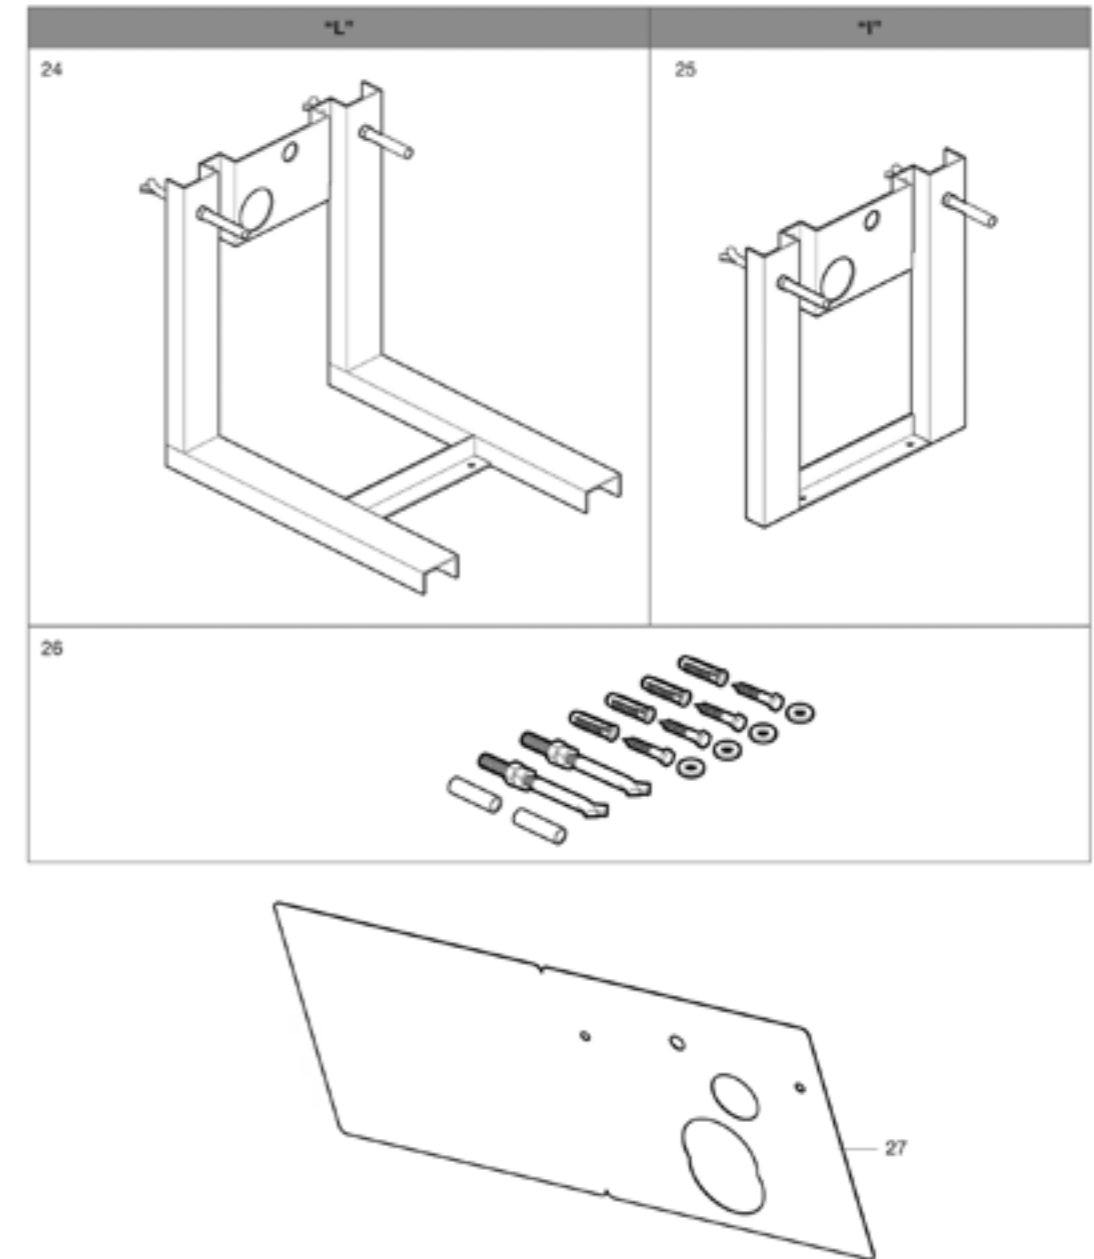

In-Tank - Frames

24-26	"L" support frame	AV0010800R	£132.01	"L" template and guides	AV0011400R	£24.25
25-26	"I" support frame	AV0011000R	£180.54	"I" template and guides	AV0011500R	£24.25
26	"L", "I" support fixings	AV0011100R	£20.95	"BTW" template and guides	AV0011600R	£24.25

Dimensions in mm
VAT will be charged at the rate ruling at the date of dispatch. Prices are subject to modification without prior notice