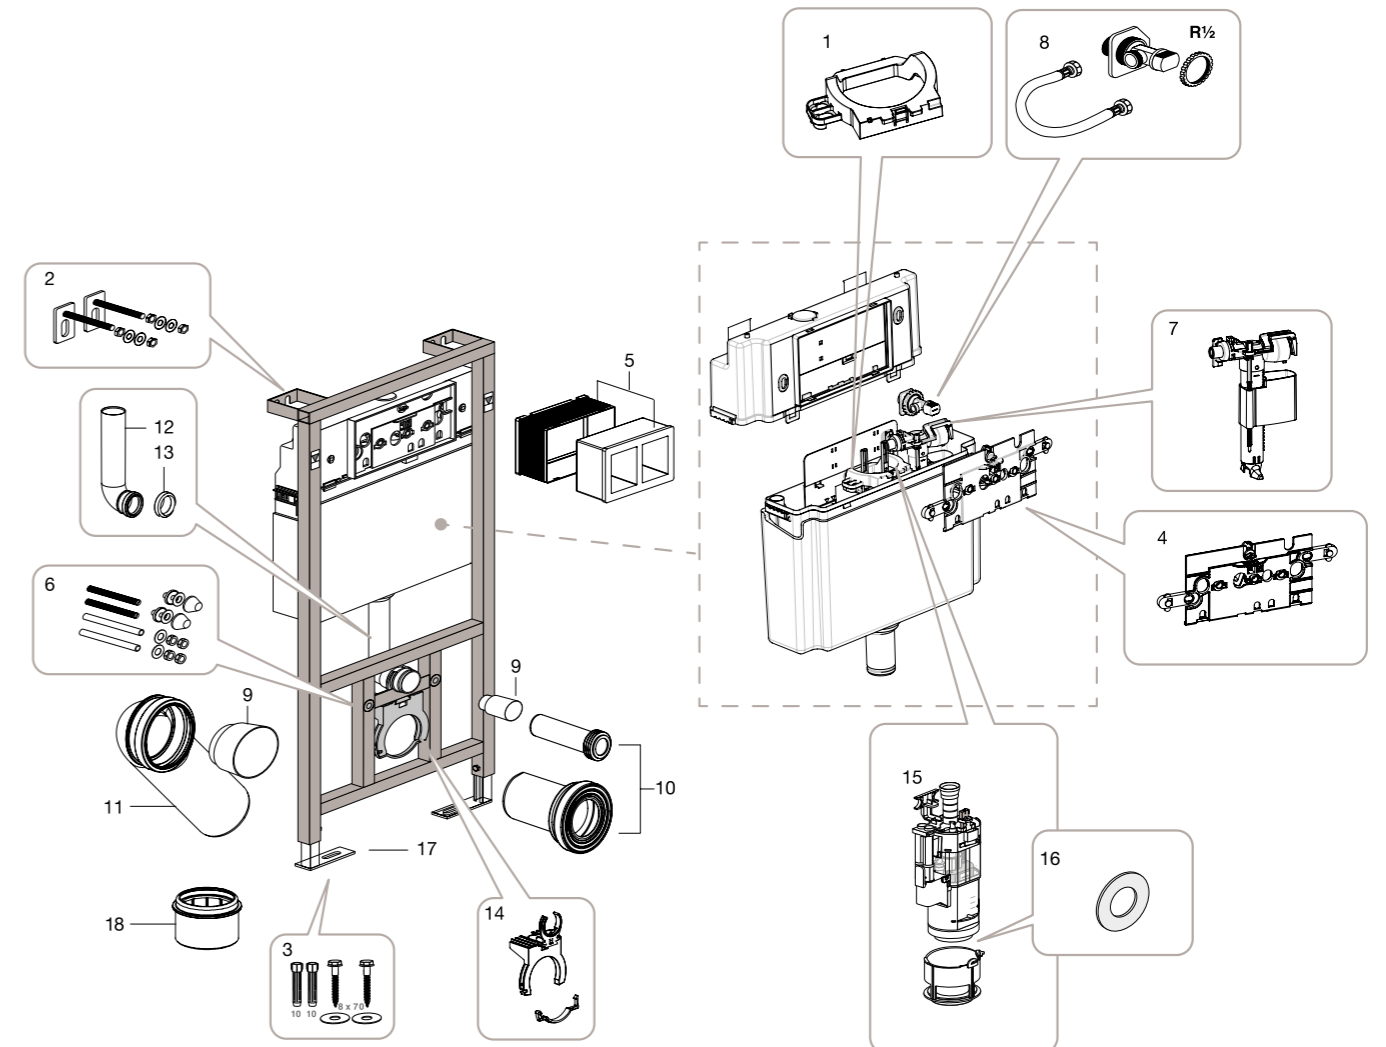

Duplo WC

89009000K / 890090020

1	Lower support	AV0027600R	£13.28
2	Wall fixing kit	AV0011800R	£29.75
3	Floor fixing kit	AV0001900R	£9.59
4	Operation lid and fixation	AV0025700R	£19.69
5	Built-in box	AV0001200R	£38.84
6	Pan fixing kit	AV0001000R	£25.92
7	Inlet valve	AV0025600R	£42.39
8	Shut off cock and hose	AV0040400R	£47.60
9	Pan inlet connectors	AV0012000R	£20.03
10	Outlet & inlet connector (horizontal)	AV0002900R	£35.28

11	Outlet connector (floor) 110mm ø	AV0004800R	£26.20
11	Outlet connector (floor) 90mm ø	AV0001100R	£57.34
12	Tank elbow and joint	AV0027300R	£56.21
13	Seal ring	AV0027500R	£4.40
14	Clamp	AV0003000R	£21.51
15	Flush valve	AV0031300R	£92.80
16	Diaphragm washer	AV0025900R	£13.65
17	Floor fixings	AV0004900R	£61.92
18	90mm to 110mm ø adaptor	AV0022200R	£9.42

Dimensions in mm
VAT will be charged at the rate ruling at the date of dispatch. Prices are subject to modification without prior notice