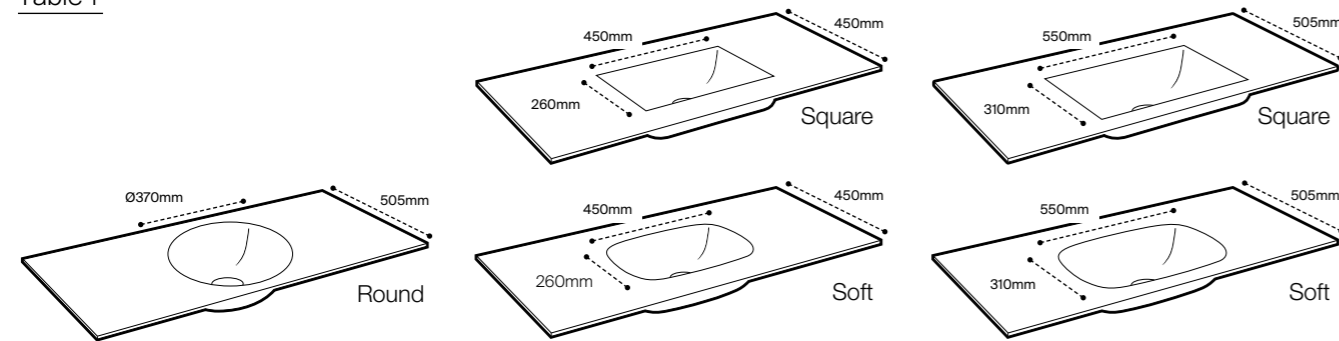

Wall-hung Surfex® basins

Modo - Customisable basins

On a highly aesthetic and functional level MODO has been developed, the first collection formed from a new solid surface material, SURFEX®. The collection is formed of washbasins, shelves and baths, available in a range of sizes.

Modo washbasins are fully customisable allowing you to create a solution for your space requirements.

For ease of reference, please find below the pricing structure.

To build your customisable basin and calculate the RRP

1. Choose the basin shape, size and taphole configuration, see Table 1
2. Add additional bowls if required, see Table 2
3. Choose basin skirting options, see Table 3

Table 1

Surfex® Round basin with waste cover		Surfex® Square and Soft basin with waste cover		Surfex® Square and Soft basin with waste cover	
Countertop width - 505mm		Countertop width - 450mm		Countertop width - 505mm	
Internal bowl size - Ø370mm		Internal bowl size - 450 x 260mm		Internal bowl size - 550 x 310mm	
Taphole options - 0 taphole, Left hand, Right hand		Taphole options - 0 taphole, Centre taphole		Taphole options - 0 taphole, Centre taphole	
Min and Max Countertop length	White	Min and Max Countertop length	White	Min and Max Countertop length	White
580 - 799mm	£977.92	600 - 799mm	£949.45	580 - 799mm	£977.92
800 - 999mm	£1,076.14	800 - 999mm	£1,040.56	800 - 999mm	£1,076.14
1000 - 1199mm	£1,131.67	1000 - 1199mm	£1,094.65	1000 - 1199mm	£1,131.66
1200 - 1399mm	£1,175.79	1200 - 1399mm	£1,131.66	1200 - 1399mm	£1,175.79
1400 - 1599mm	£1,302.48	1400 - 1599mm	£1,256.92	1400 - 1599mm	£1,302.48
1600 - 1799mm	£1,447.67	1600 - 1799mm	£1,393.58	1600 - 1799mm	£1,447.67
1800 - 1999mm	£1,574.36	1800 - 1999mm	£1,510.30	1800 - 1999mm	£1,574.36
2000 - 2199mm	£1,803.54	2000 - 2199mm	£1,740.90	2000 - 2199mm	£1,803.54
2200 - 2399mm	£2,042.68	2200 - 2399mm	£1,978.62	2200 - 2399mm	£2,042.68
2400 - 2599mm	£2,288.94	2400 - 2599mm	£2,226.31	2400 - 2599mm	£2,288.94
2600 - 2799mm	£2,543.74	2600 - 2799mm	£2,481.11	2600 - 2799mm	£2,543.74
Maximum 2800mm	£2,807.08	Maximum 2800mm	£2,743.03	Maximum 2800mm	£2,807.08

Note:

These are washbasin prices for one bowl only, without skirt and shelf, please see the opposite page for additional bowl, skirt and shelf options. Washbasin prices include the price of the waste cover, a waste option will need to be purchased separately. Washbasins include the basin fixing kit.