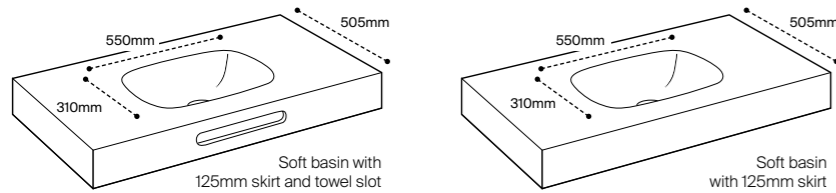

Surfex® soft basin with 125mm skirt and waste cover			
Countertop width - 505mm			
Internal bowl size - 550 x 310mm			
Taphole options - Centre taphole			White
1000 x 505	Basin with 125mm Skirt	AW1193E81F4AD001	£1,418.53
1000 x 505	Basin with 125mm Skirt and Towel Rail	AW1193E81F4AH001	£1,418.53