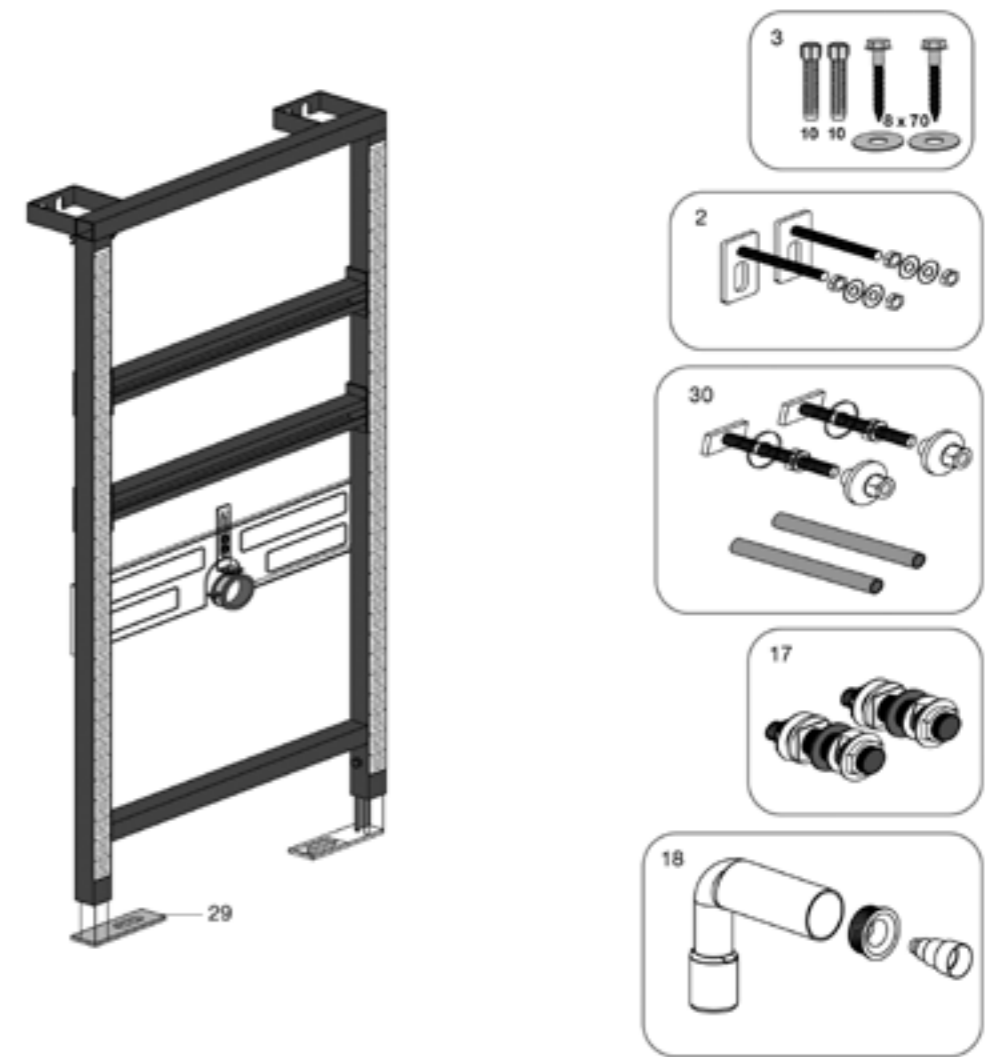

Duplo Basin

890093000

2	Kit frame wall fixation	AV0011800R	£29.75
3	Kit frame fixation	AV0001900R	£9.59
17	Bulkhead	AV0002100R	£30.95

18	Outlet pipe	AV0002600R	£18.51
29	Floor fixings	AV0004900R	£61.92

Dimensions in mm
VAT will be charged at the rate ruling at the date of dispatch. Prices are subject to modification without prior notice