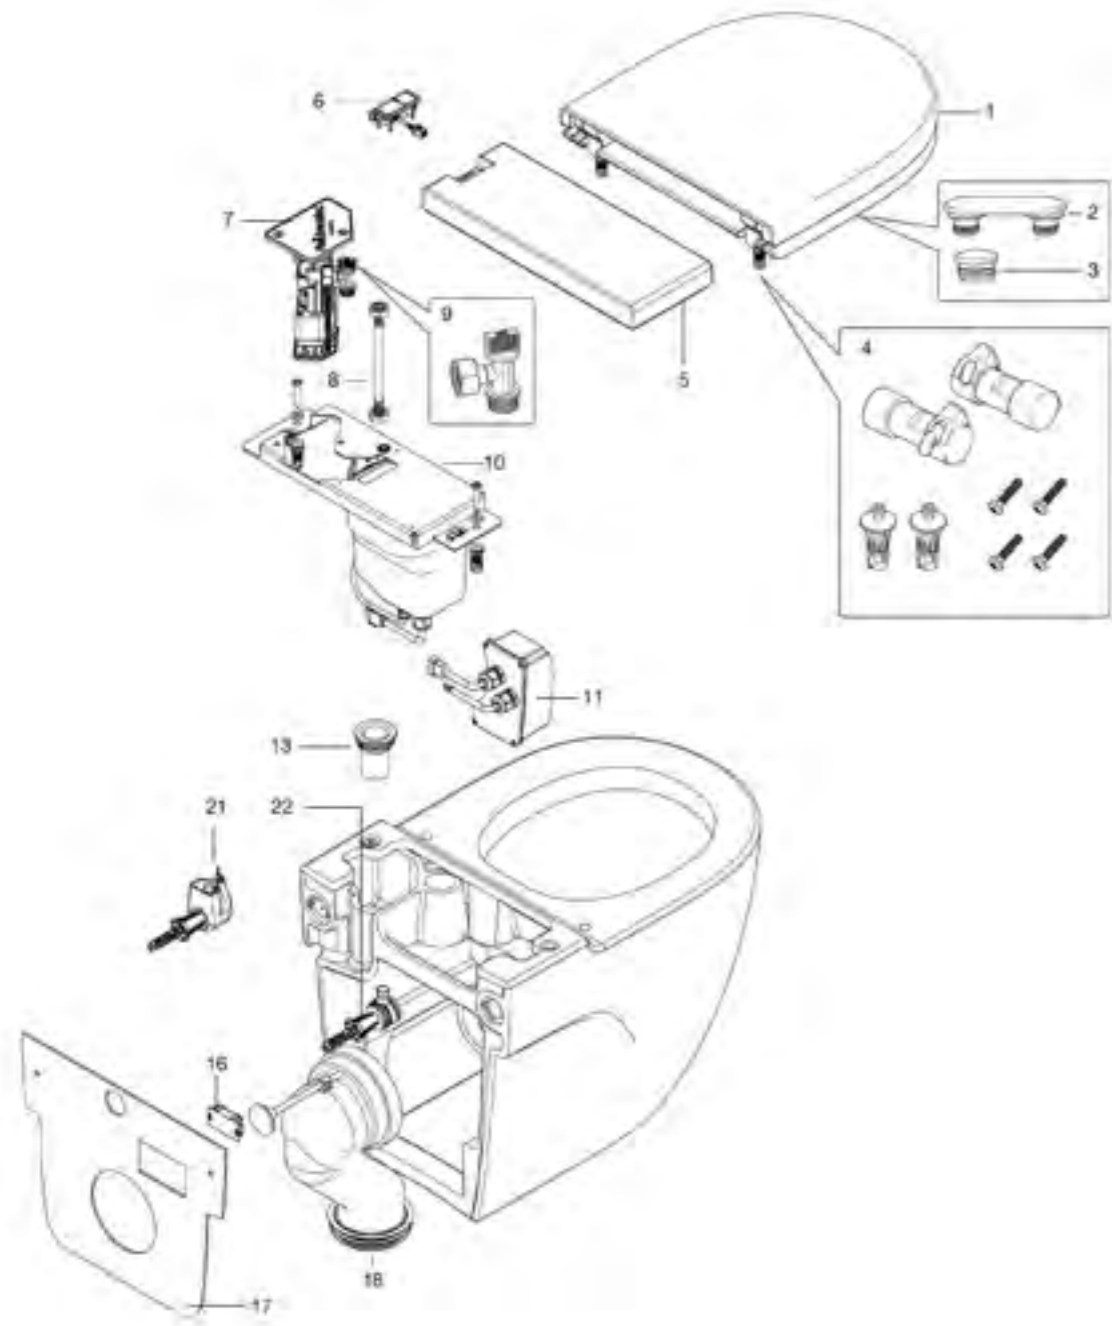

In-Tank - Back-to-wall

1 - 4	Toilet seat set	AV0009600R	£280.59	10	Assembly blower	AV0010400R	£1,003.64
2	Toilet seat buffers	AV0011700R	£2.09	11	Control box	AV0010600R	£747.97
3	Lid seat buffers	AV0009700R	£1.13	13	Ball valve	AV0010100R	£20.63
4	Seat fixing set	AV0009800R	£166.28	21-22	WC fixing "FS"	AV0011200R	£84.34
5 - 6	Rear lid	AV0009900R	£190.87	16	Electrical junction box	AV0010500R	£9.45
6	Push buttons	AV0010000R	£106.61	17	Gaskets	AV0009500R	£12.87
7	Fill valve	AV0010200R	£137.55	18	Bent pan connector	AV0007700R	£55.05

Dimensions in mm
VAT will be charged at the rate ruling at the date of dispatch. Prices are subject to modification without prior notice