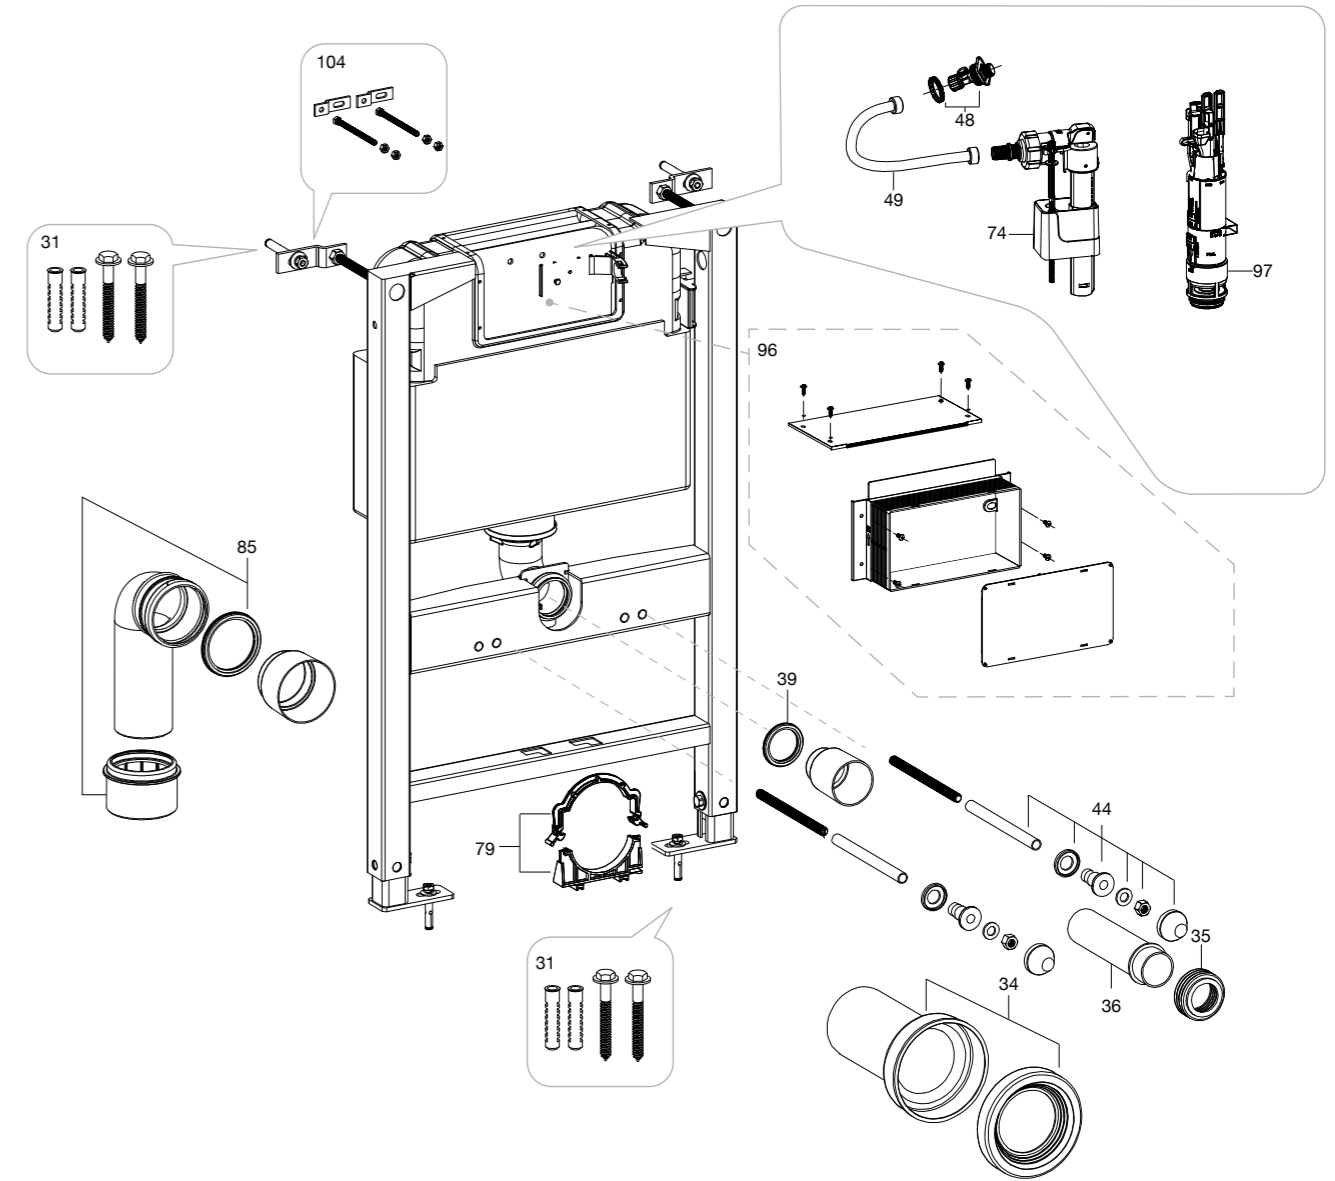

Duplo WC L

890121010

31	Floor fixing / wall fixing bolts	AV0019500R	£2.30
34-36	Outlet & inlet connector (horizontal)	AV0018600R	£25.78
35 & 36	Flush pipe and pan connection seal	AV0018700R	£18.91
39	Seal ring	AV0019200R	£3.44
44	Pan fixing kit	AV0018500R	£11.45
48	Isolation valve	AV0017700R	£10.84
49	Supply hose - copper elbow	AV0017800R	£8.80

74	Inlet valve	A890858200	£44.47
79	Clamp	AV0031700R	£13.70
85	Floor exit waste with 90-110 adaptor	AV0042500R	£20.12
96	Built-in box	AV0041300R	£38.84
104	Wall fixing bolts	AV0042700R	£29.75
97	Flush valve	A890858100	£46.06

Dimensions in mm
VAT will be charged at the rate ruling at the date of dispatch. Prices are subject to modification without prior notice