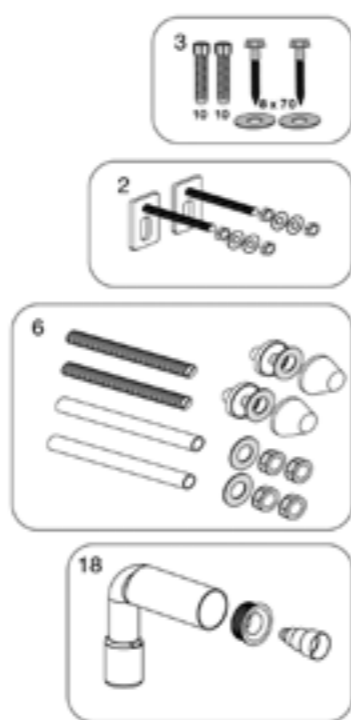

Basic Bidet

890091100

2	Kit frame wall fixation	AV0011800R	£29.75	6	Bidet fixation	AV0001000R	£25.92
3	Kit frame fixation	AV0001900R	£9.59	18	Outlet connector	AV0002600R	£18.51

Dimensions in mm
VAT will be charged at the rate ruling at the date of dispatch. Prices are subject to modification without prior notice