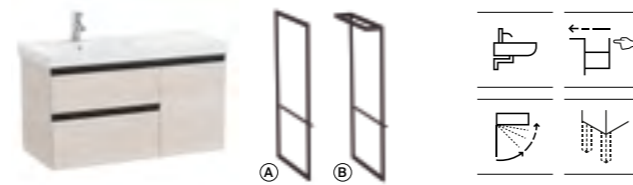

① New

Domi

1000mm RH basin and furniture with 2 soft-close drawers and 1 soft-close door

UNIK RH basin and base unit	1000 x 460	A851548...	£1,459.86
Sold individually:			
Base unit - 2 drawers and 1 door	1000 x 460	A857478...	£1,086.57
RH basin - 1 taphole	1000 x 460	A3270ME004	£373.29
UK Space saving waste (required)		ZWHB100001	£33.38
Optional:			
(A) Matt Black finish frame leg (l)	Height 769mm	A816830485	£179.79
(B) Matt Black finish frame leg with towel rail (l)	Height 769mm	A816831485	£205.47