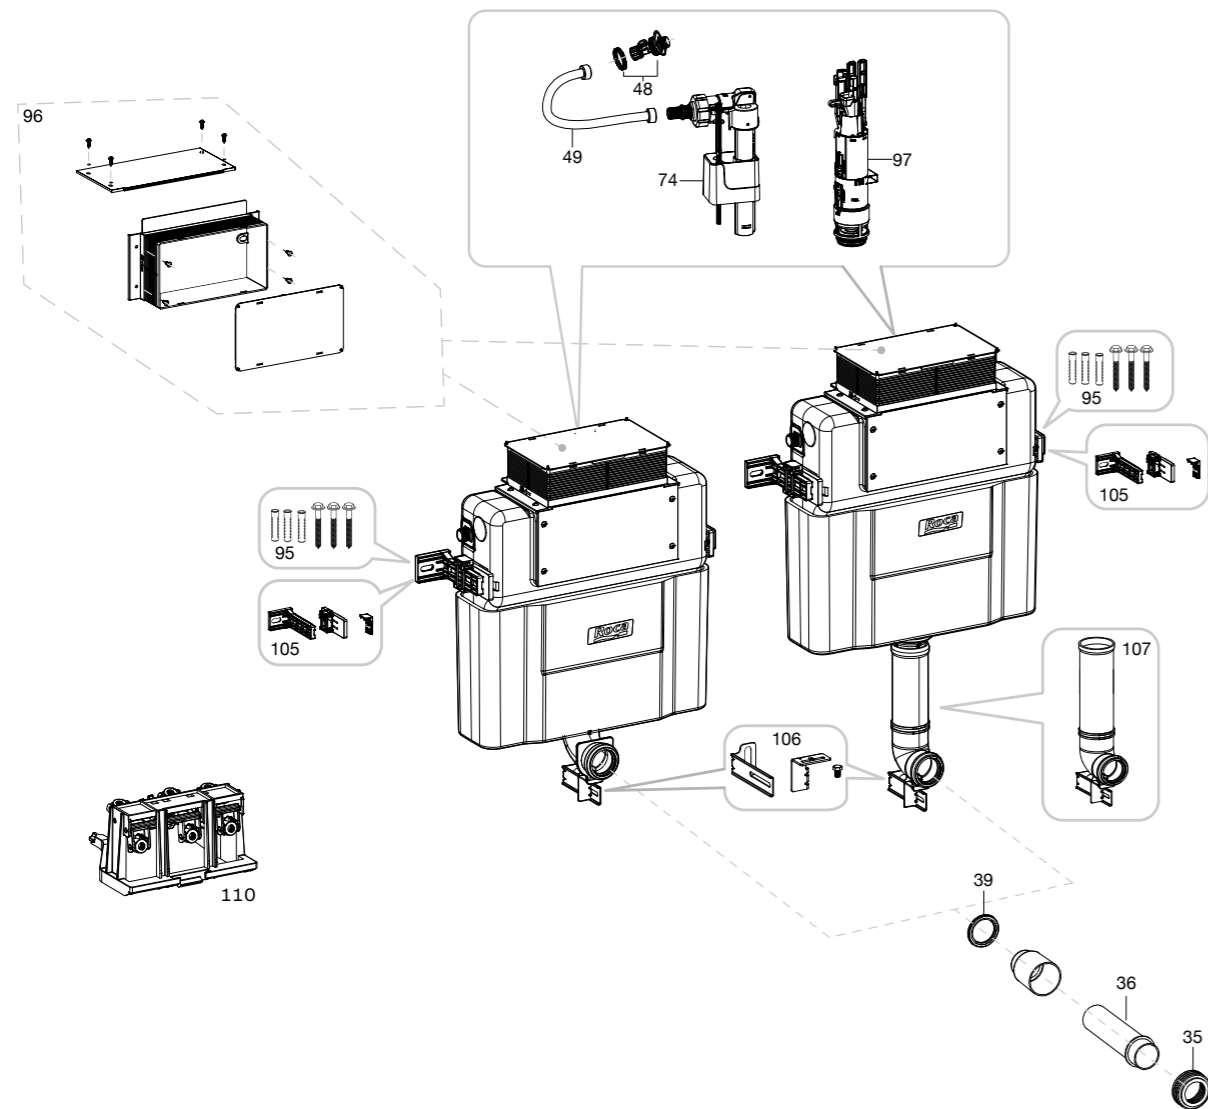

Basic Tank L & Basic Tank LH

890121200 / 890121201

35 & 36	Flush pipe and pan connection seal	AV0018700R	£18.91
39	Seal ring	AV0019200R	£3.44
48	Isolation valve	AV0017700R	£10.84
49	Supply hose - copper elbow	AV0017800R	£8.80
74	Inlet valve	A890858200	£44.47
95 & 105	Wall fixing brackets and screws	AV0041400R	£29.75

96	Built-in box	AV0041300R	£38.84
106	Bracket for inlet pipe	AV0042800R	£16.13
107	Adjustable inlet pipe	AV0042900R	£17.17
97	Flush valve	A890858100	£46.06
110	Gearing mechanism	AV0045400R	£15.64

Dimensions in mm
VAT will be charged at the rate ruling at the date of dispatch. Prices are subject to modification without prior notice