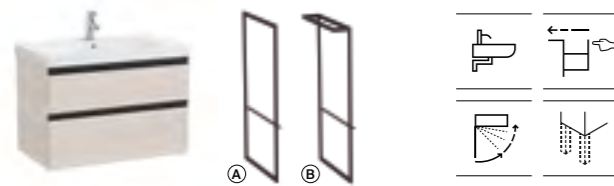

800mm basin and furniture with 2 soft-close drawers

UNIK basin and base unit	800 x 460	A851546...	£973.13
Sold individually:			
Base unit - 2 drawers	800 x 460	A857459...	£653.93
Basin - 1 taphole	800 x 460	A3270M0004	£319.20
UK Space saving waste (required)		ZWHB100001	£33.38
Optional:			
(A) Matt Black finish frame leg (l)	Height 769mm	A816830485	£179.79
(B) Matt Black finish frame leg with towel rail (l)	Height 769mm	A816831485	£205.47