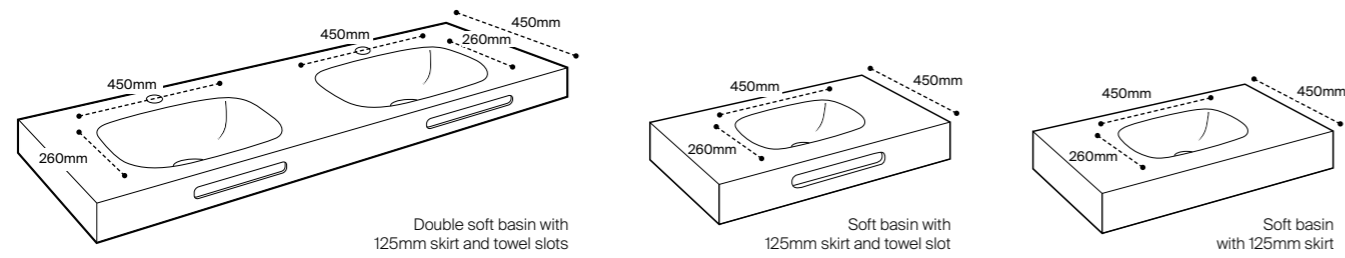

Wall-hung Surfex® basins

Modo - Standard variant product codes

Surfex® soft basin with 125mm skirt and waste cover			
Countertop width - 450mm			
Internal bowl size - 450 x 260mm			
Taphole options - Centre taphole			White
1200 x 450	Double basin with 125mm skirt and 1 taphole per bowl	AW1264B0000AD001	£1,812.95
1200 x 450	Double basin with 125mm skirt, towel slots and 1 taphole per bowl	AW1264B0000AH001	£1,812.95
1000 x 450	Basin with 125mm skirt	AW1163E81F4AD001	£1,382.55
1000 x 450	Basin with 125mm skirt and towel slot	AW1163E81F4AH001	£1,382.55
800 x 450	Basin with 125mm skirt	AW116320190AD001	£1320.27
800 x 450	Basin with 125mm skirt and towel slot	AW116320190AH001	£1320.27
650 x 450	Basin with 125mm skirt	AW11628A145AD001	£1,205.40
650 x 450	Basin with 125mm skirt and towel slot	AW11628A145AH001	£1,205.40