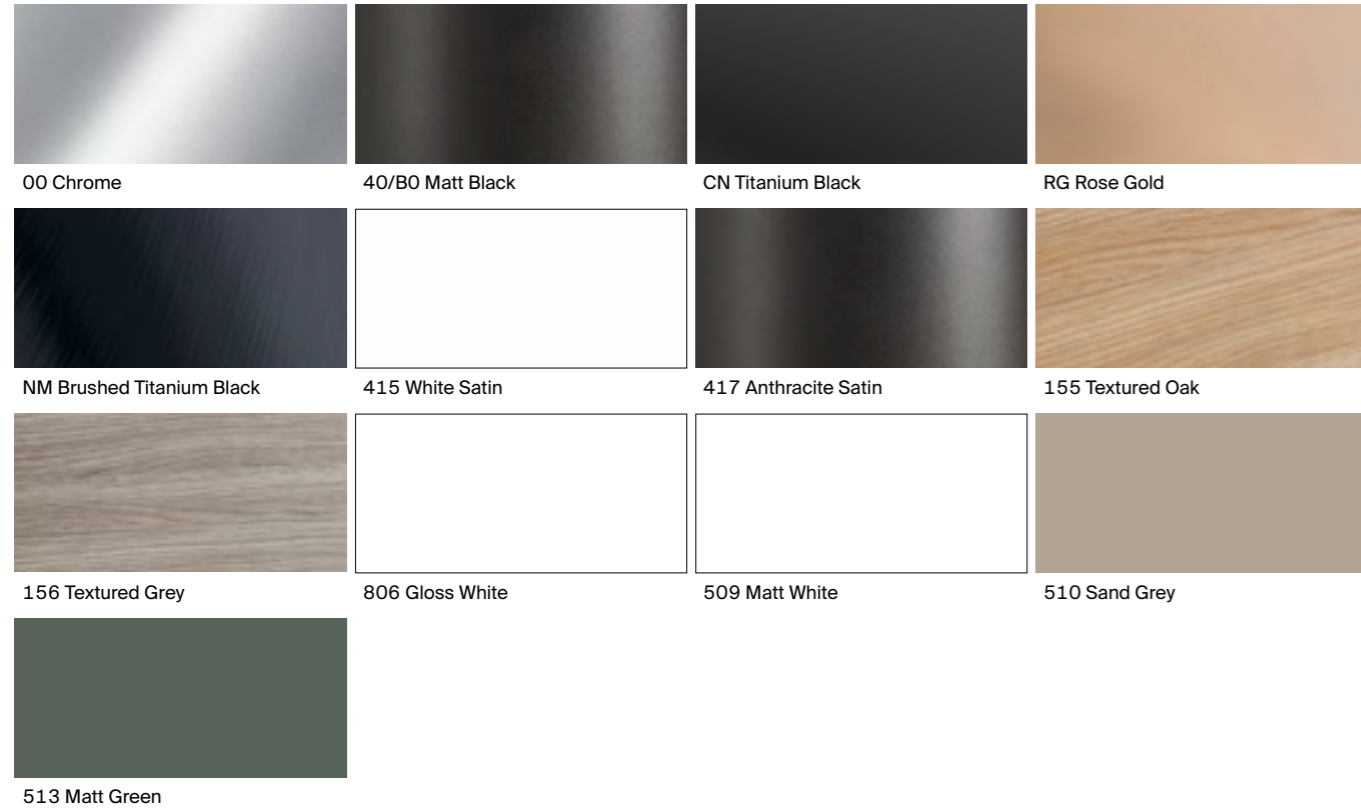

Mirrors

Reversible

LED Lighting

Demister

Soft and self close (doors)

Adjustable shelves

Finishes

	Romea	Mini	Tempo	Carmen	Hotels Square	Hotels Round	Hotels	Ona	Sonata	Victoria	Record	Twin
00 Chrome			•	•	•	•	•		•	•	•	•
40 Matt Black					•	•						
B0 Matt Black									•			
CN Titanium Black			•									
RG Rose Gold			•									
NM Brushed Titanium Black			•									
415 White Satin	•											
417 Anthracite Satin	•											
155 Textured Oak		•										
156 Textured Grey		•										
806 Gloss White		•										
509 Matt White								•				
510 Sand Grey								•				
513 Matt Green								•				