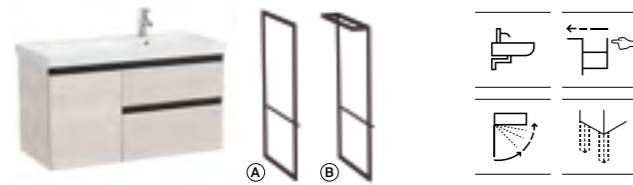

Domi

1000mm RH basin and furniture with 2 soft-close drawers and 1 soft-close door

UNIK RH basin and base unit	1000 x 460	A851548...	£1,459.86
Sold individually:			
Base unit - 2 drawers and 1 door	1000 x 460	A857478...	£1,086.57
RH basin - 1 taphole	1000 x 460	A3270ME004	£373.29
UK Space saving waste (required)		ZWHB100001	£33.38
Optional:			
(A) Matt Black finish frame leg (l)	Height 769mm	A816830485	£179.79
(B) Matt Black finish frame leg with towel rail (l)	Height 769mm	A816831485	£205.47