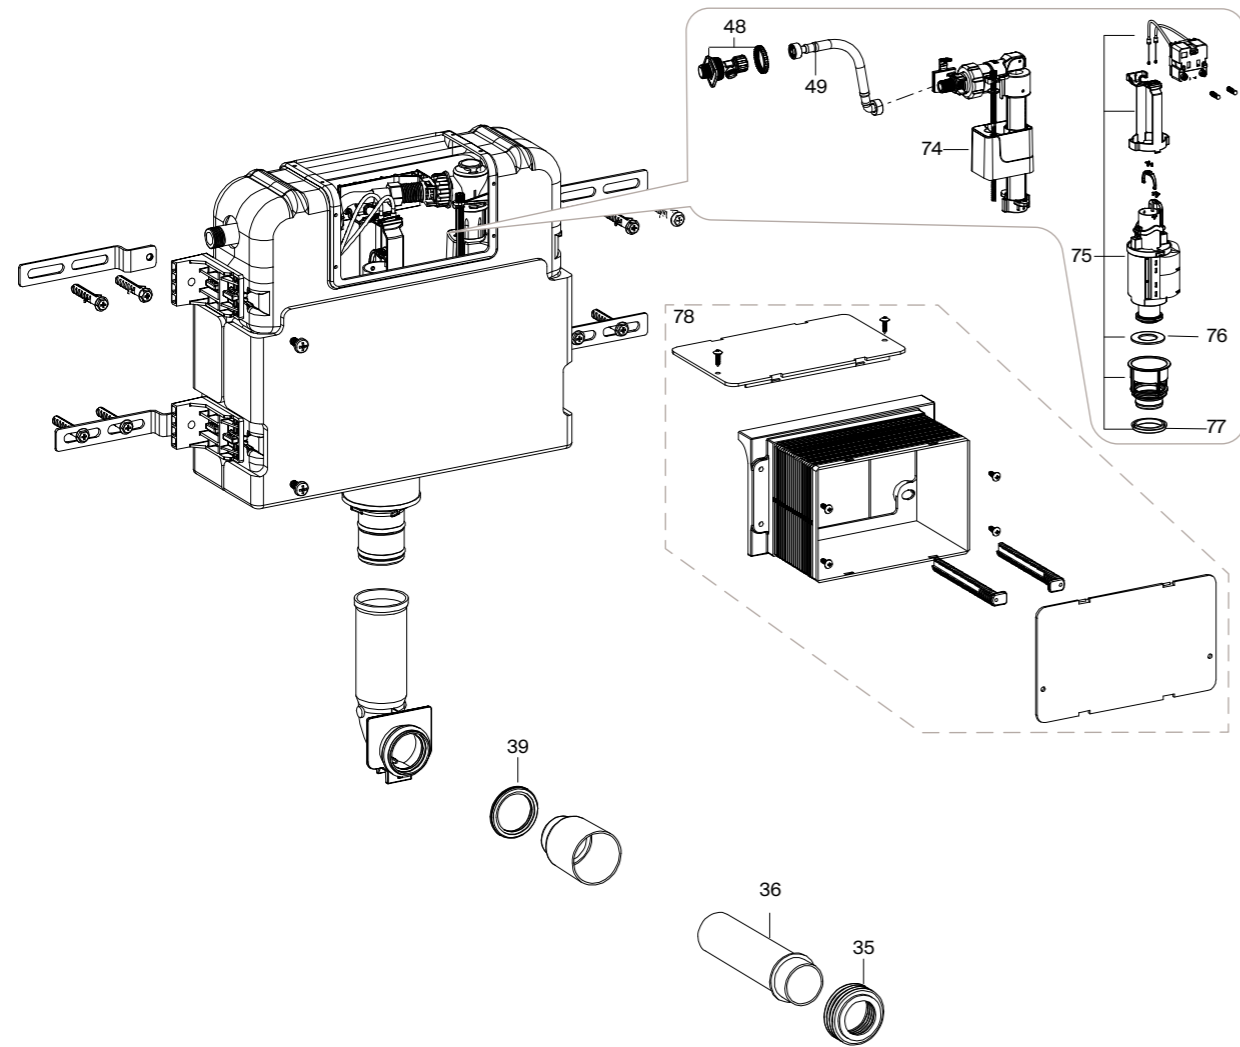

Basic Tank L

890120200

35,36	Inlet pipe and pan connection seal	AV0018600R	£25.78
35 & 36	Flush pipe and pan connection seal	AV0018700R	£18.91
39	Seal ring	AV0019200R	£3.44
48	Isolation valve	AV0017700R	£10.84
49	Supply hose - copper elbow	AV0017800R	£8.80

74	Inlet valve	A890858200	£44.47
75	Flush valve	AV0031400R	£51.63
76,77	Diaphragm washer and Valve Seal	AV0031500R	£7.24
78	Built-in box	AV0031600R	£33.83

Dimensions in mm
VAT will be charged at the rate ruling at the date of dispatch. Prices are subject to modification without prior notice