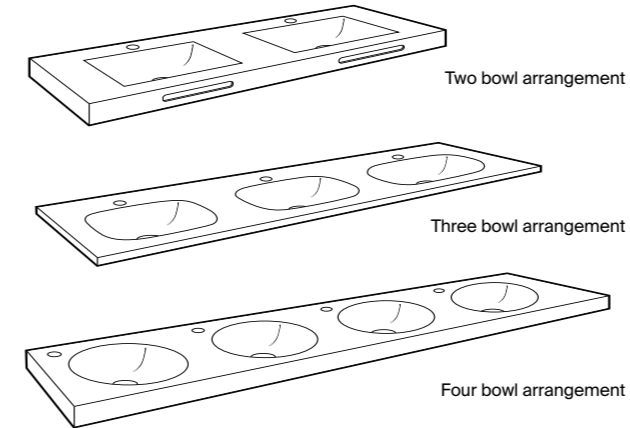

Wall-hung Surfex® basins

Modo

Table 2

Table 3

Additional bowls				Washbasin skirt			
Minimum and maximum countertop length	2 bowl arrangement	3 bowl arrangement	4 bowl arrangement	Minimum and maximum countertop length	50mm	125mm without Towel Slot	125mm with Towel Slot
580-799mm	-	-	-	580-799mm	£126.69	£290.39	£290.39
800-999mm	-	-	-	800-999mm	£145.19	£317.43	£317.43
1000-1099mm	£370.10	-	-	1000-1099mm	£153.73	£327.40	£327.40
1100-1199mm	£370.10	-	-	1100-1199mm	£156.58	£335.94	£335.94
1200-1399mm	£370.10	-	-	1200-1399mm	£163.70	£362.98	£362.98
1400-1599mm	£370.10	-	-	1400-1599mm	£172.24	£380.07	£380.07
1600-1799mm	£370.10	£740.20	-	1600-1799mm	£182.20	£398.57	£398.57
1800-1999mm	£370.10	£740.20	-	1800-1999mm	£189.32	£411.38	£411.38
2000-2199mm	£370.10	£740.20	£1,110.31	2000-2199mm	£197.86	£428.46	£428.46
2200-2399mm	£370.10	£740.20	£1,110.31	2200-2399mm	£206.40	£444.12	£444.12
2400-2599mm	£370.10	£740.20	£1,110.31	2400-2599mm	£214.94	£461.20	£461.20
2600-2800mm	£370.10	£740.20	£1,110.31	2600-2800mm	£222.34	£476.86	£476.86