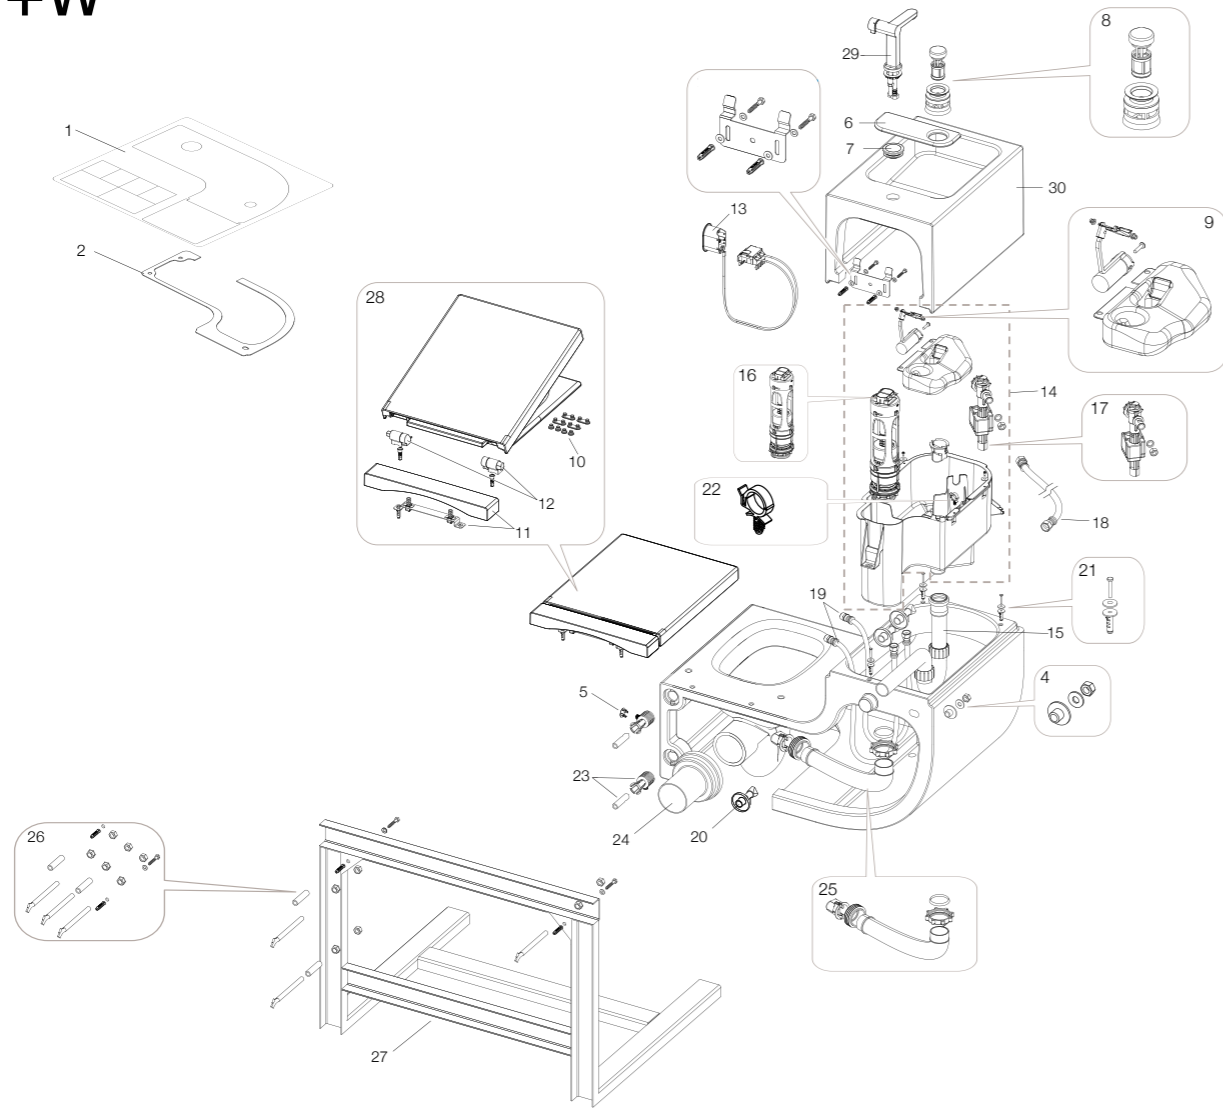

W+W

1	Assembly template kit	AV0000000R	£31.67	16	D3D drop valve	AV0000300R	£14.36
2	Pan gasket template	AV0000100R	£35.25	17	Inlet valve	A82209630R	£22.37
4	Pan mounting nut assembly	A822097200	£29.40	18	Flexible hose 1m	A525011407	£12.58
5	Pan mounting fixings cover cap			19	Flexible hose 1.5m	A525011507	£16.90
6	China waste plate	A389702000	£405.19	20	Regulation key	AG0078200R	£30.78
7	Cleaning fluid plug	A822748100	£18.23	21-22	Fixings for grey plastic tank	A82276430R	£18.40
8	Replacement basin waste	A892020000	£219.72	23	Pan mounting fixing kit	A822039100	£77.00
9	Bleach dispenser	AV0000400R	£58.04	24	Duplo pan connection kit	AV0012400R	£38.00
10	Seat and lid buffers	A802910880	£5.92	25	Flush pipe	A892022000	£46.62
11	Seat hinges	A802910860	£193.92	26	Frame fixing kit	A822039800	£45.65
12	Cover plate - rear of seat	A802910870	£152.11	27	L frame	A822091100	£191.93
13	Cable push button	A822034201	£166.14	28	Soft-close seat	A801702004	£310.19
14	Complete cistern fittings and tank	A822077500	£605.62	29	Singles-Pro basin mixer	A5A3036C00	£462.67
15	Wash basin pipe trap kit	AV0000200R	£22.51	30	Basin	AV0000600R	£554.67

Dimensions in mm
VAT will be charged at the rate ruling at the date of dispatch. Prices are subject to modification without prior notice