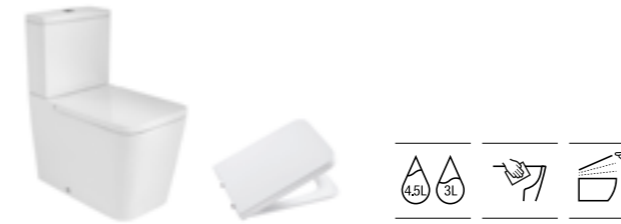

Inspira Square

Square close-coupled WC	Pallet Qty	White
Rimless WC pan with floor fixing kit	(15)	A342536000 £568.27
Cistern with 4.5/3 litre chrome push button	(24)	A341520000 £415.71
Soft-close seat and cover (quick release)	(5/box)	A80153200B £273.87
Colour		
Rimless WC pan with floor fixing kit	(15)	A342536..0 £738.75
Cistern with 4.5/3 litre chrome push button	(24)	A341520..0 £540.42
Soft-close seat and cover (quick release)	(5/box)	A801532..B £356.03