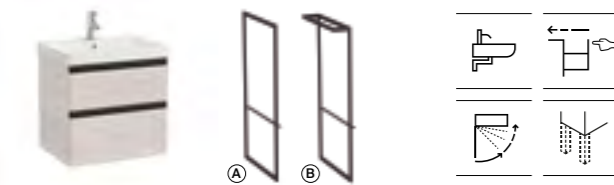

550mm basin and furniture with 2 soft-close drawers

UNIK basin and base unit	550 x 460	A851626...	£784.86
Sold individually:			
Base unit - 2 drawers	550 x 460	A857525...	£512.55
Basin - 1 taphole	550 x 460	A3270MV004	£272.31
UK Space saving waste (required)		ZWHB100001	£33.38
Optional:			
(A) Matt Black finish frame leg (l)	Height 769mm	A816830485	£179.79
(B) Matt Black finish frame leg with towel rail (l)	Height 769mm	A816831485	£205.47