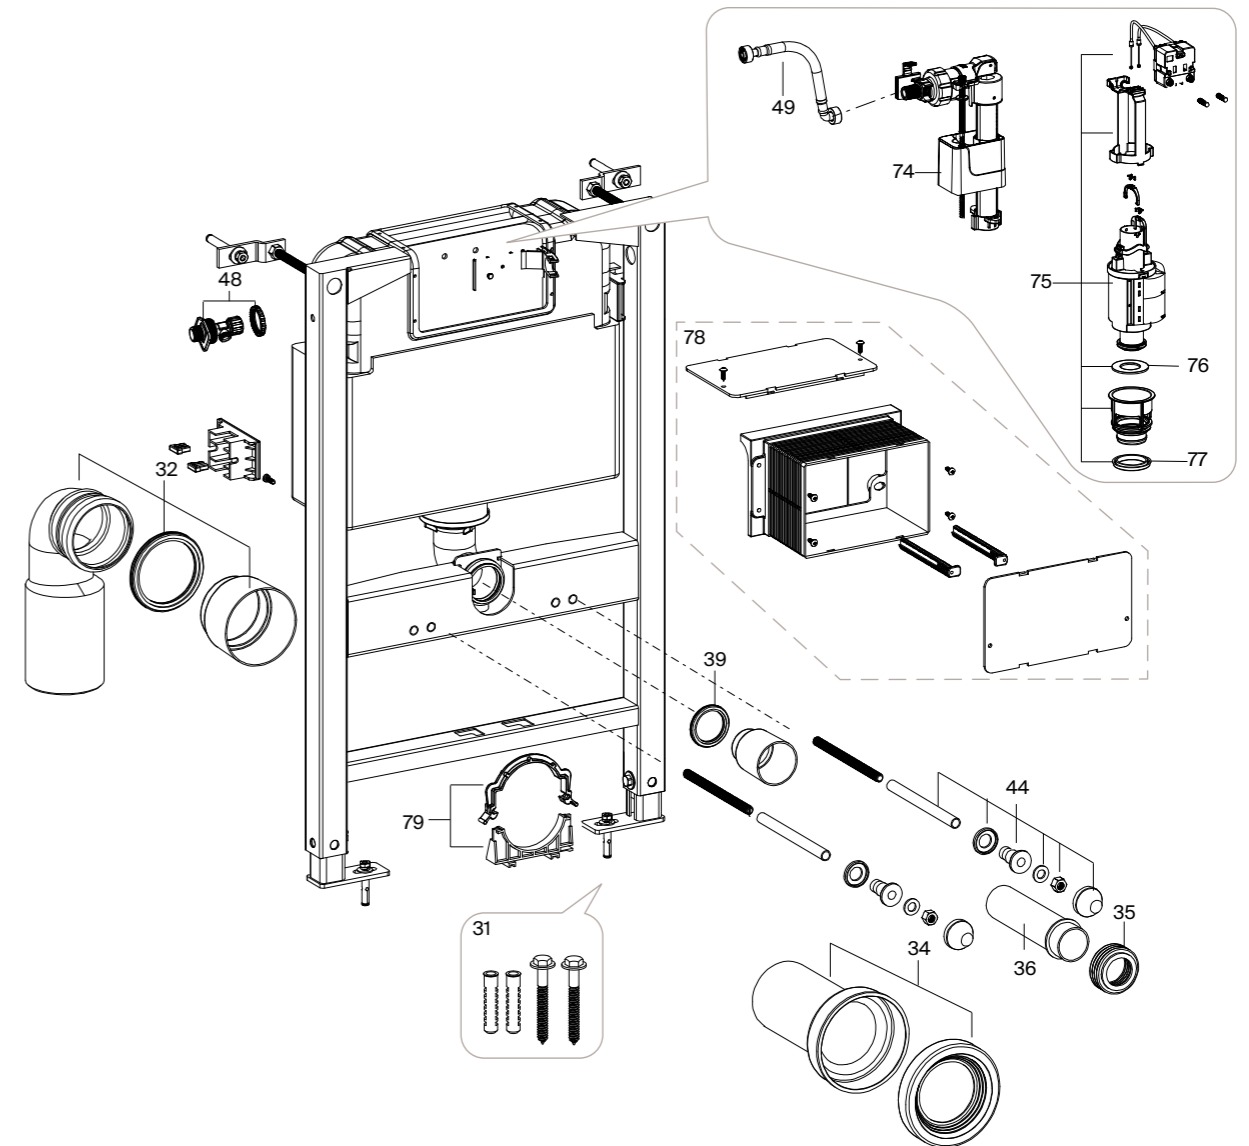

Duplo WC L

890120010

31	Floor fixing kit	AV0019500R	£2.30
32	Outlet connector (floor)	AV0018800R	£10.70
34-36	Outlet & inlet connector (horizontal)	AV0018600R	£25.78
35 & 36	Flush pipe and pan connection seal	AV0018700R	£18.91
39	Seal ring	AV0019200R	£3.44
44	Pan fixing kit	AV0018500R	£11.45
48	Isolation valve	AV0017700R	£10.84

49	Supply hose - copper elbow	AV0017800R	£8.80
74	Inlet valve	A890858200	£44.47
75	Flush valve	AV0031400R	£51.63
76-77	Diaphragm washer and valve seal	AV0031500R	£7.24
78	Built-in box	AV0031600R	£33.83
79	Clamp	AV0031700R	£13.70

Dimensions in mm
VAT will be charged at the rate ruling at the date of dispatch. Prices are subject to modification without prior notice