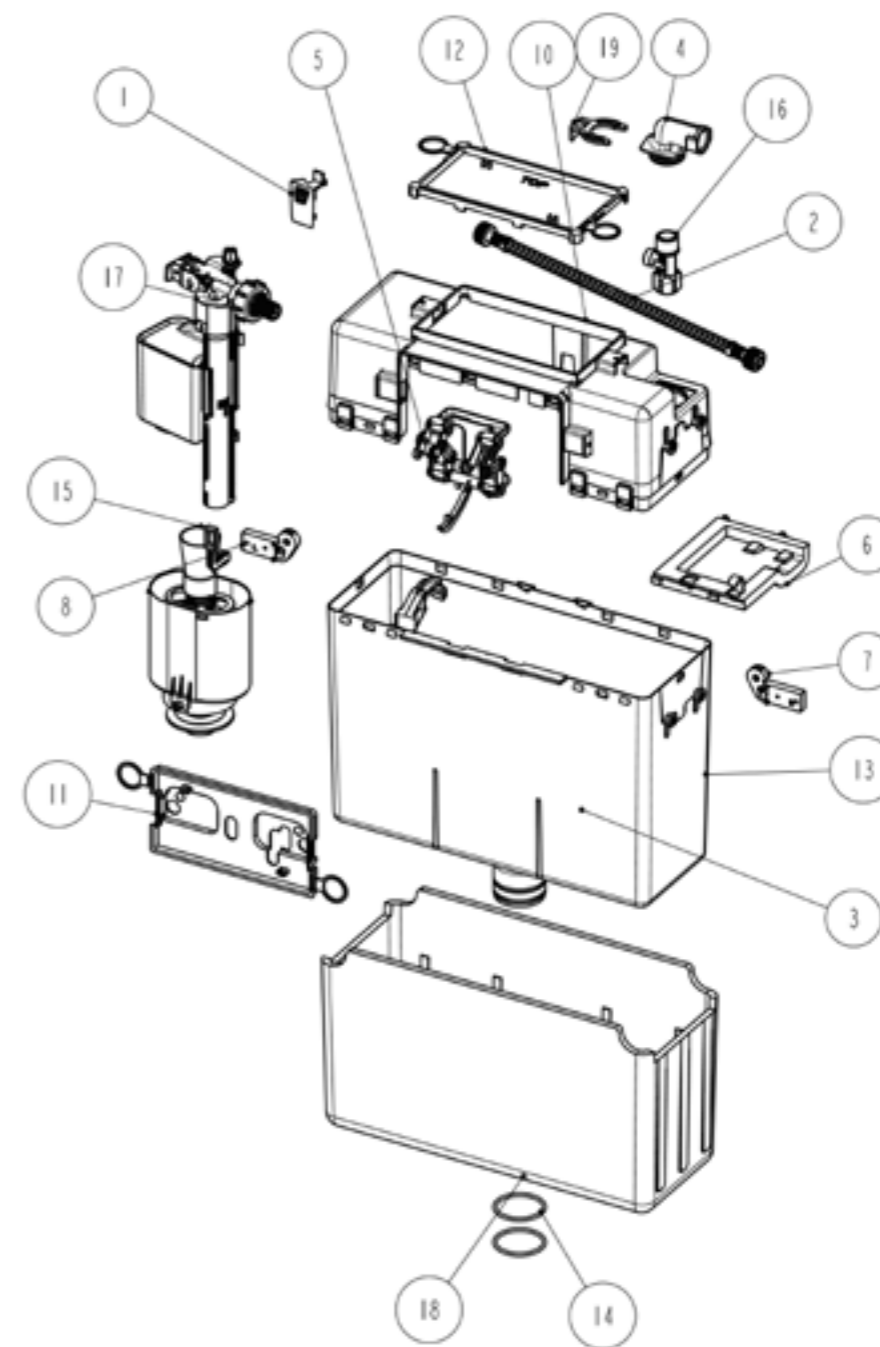

Pro 820 - Cistern

8900C0000

1	Inlet valve holder	Z123890000	£1.61	13	Tank	Z136870000	£43.36
2	Flexible hose	Z136381000	£33.05	14	Inlet elbow connecting ring seal	Z128993200	£0.47
3	Cistern tank insulation	Z123929900	£4.81	15	Drop valve	Z123923300	£41.35
4	Inlet connector	Z122994200	£19.84	17	Inlet valve	Z124329060	£78.67
5	Assembly set	Z135598600	£46.43	18	Installation case	Z138980000	£6.51
6	Assembly set	Z123929800	£6.37	19	Clamp for valve	Z122001100	£0.94
7-8	Panel clips	Z139380200	£2.10		Bracing kit	Z8900C1000	£4.29
10	Cistern cover	Z123943880	£22.15		Bung for inlet pipe	Z196275	£4.58
11	Base access panel	Z123933400	£16.51		Horizontal inlet pipe	Z201506	£4.73
12	Top access panel	Z123933300	£11.60		Vertical flush pipe	Z089227260	£7.95

Dimensions in mm
VAT will be charged at the rate ruling at the date of dispatch. Prices are subject to modification without prior notice