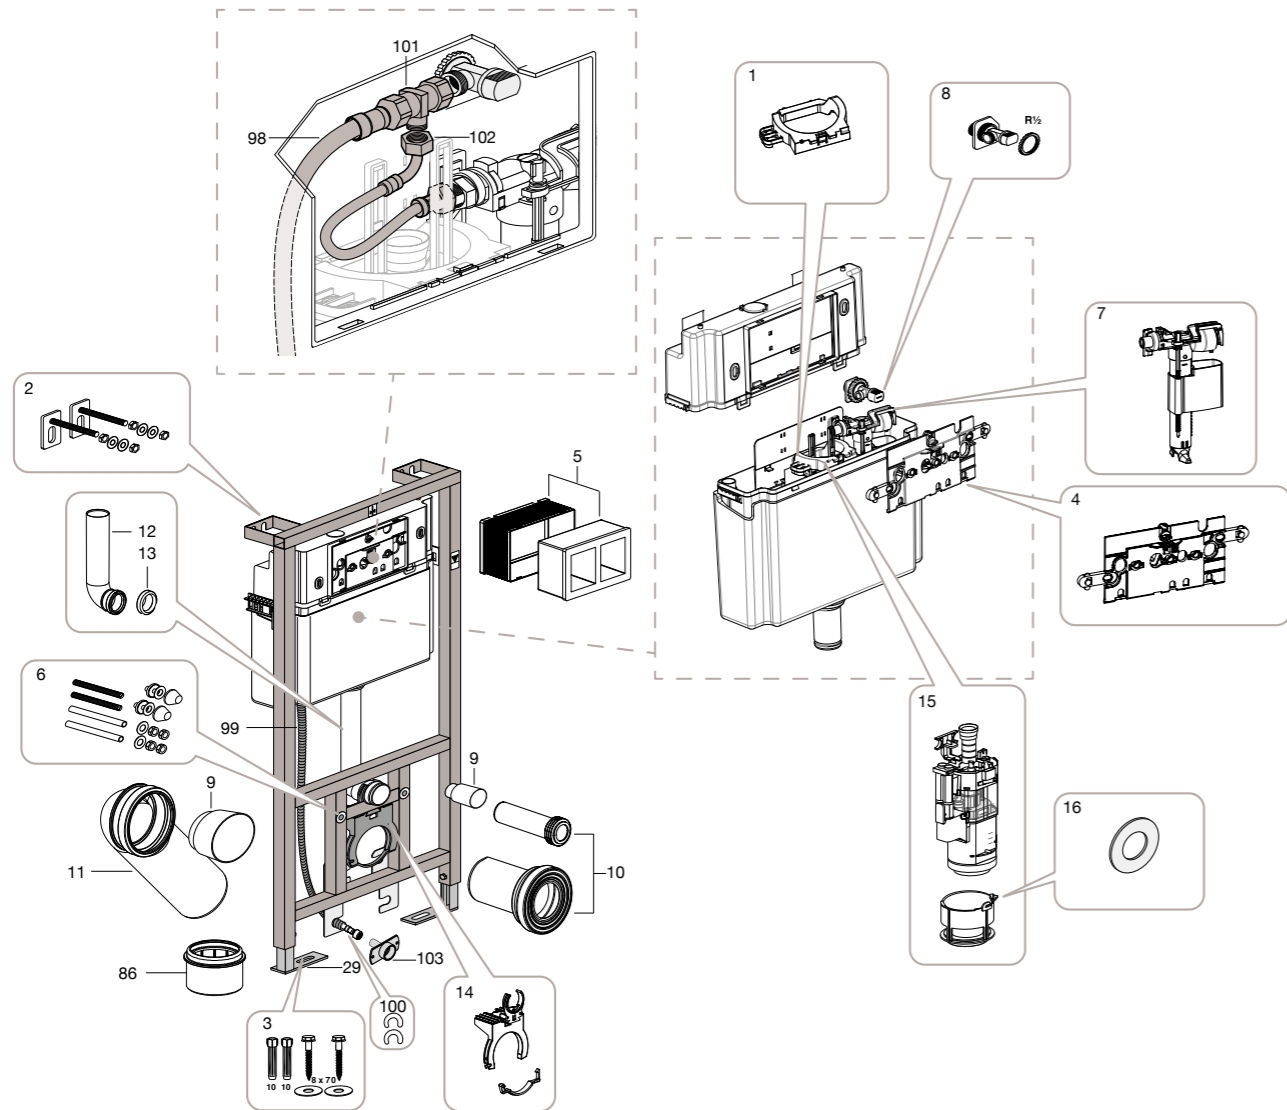

Duplo WC Smart

890090800 / 8900908A0

1	Lower support	AV0027600R	£13.28
2	Wall fixing kit	AV0011800R	£29.75
3	Floor fixing kit	AV0001900R	£9.59
4	Operation lid and fixation	AV0025700R	£19.69
5	Built-in box	AV0001200R	£38.84
6	Pan fixing kit	AV0001000R	£25.92
7	Inlet valve	AV0025600R	£42.39
8	Shut off cock	AV0040400R	£47.60
9	Pan inlet connectors	AV0012000R	£20.03
10	Outlet & inlet connector (horizontal)	AV0002900R	£35.28
11	Outlet connector (floor) 90mm ø	AV0001100R	£57.34

12,13	Tank elbow and joint	AV0027300R	£56.21
13	Seal ring	AV0027500R	£4.40
14	Clamp	AV0003000R	£21.51
15	Flush valve	AV0031300R	£92.80
16	Diaphragm washer	AV0025900R	£13.65
29	Floor fixing brackets	AV0004900R	£61.92
86	90-100mm ø waste adaptor	AV0022200R	£9.42
98-100, 103	Smart WC water connection kit	AV0041500R	£13.02
101-102	Valve and nut	AV0041800R	£10.71
103	Bracket	AV0041700R	£15.93

Dimensions in mm
VAT will be charged at the rate ruling at the date of dispatch. Prices are subject to modification without prior notice