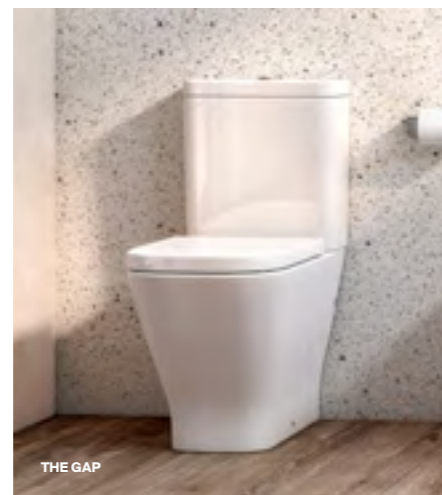

Suite price overview

For ease of reference please find below the 4-piece suite prices (excluding VAT) for all our sanitaryware ranges. The basins included are 550mm or the closest to this size in each range.

Havana

	Total set price £280.38	
	Suite with soft-close seat	
550mm basin	3276H1001	£46.07
Full pedestal	34365H000	£38.10
Open back WC pan	342407000	£80.16
4.5/3 litre cistern	34140N000	£74.35
Seat	8016B7001	£41.70

Andes

	Total set price £569.56	
	Suite with standard seat	
550mm basin	024747000	£138.00
Full pedestal	024748000	£88.00
Rimless open back WC pan	324504664	£154.67
4.5/3 litre cistern	324504665	£116.40
Seat	324504667	£72.48

Debba

	Total set price £580.34	
	4 piece suite with soft-close seat	
550mm basin	32599500U	£125.75
Full pedestal	33599000U	£82.40
Open back WC pan	34299700U	£144.09
4.5/3 litre cistern	34199C00F	£145.50
Seat	8019B200U	£90.60

Tura

	Total set price £1287.52	
	Suite with soft-close seat	
550mm basin	327693000	£371.52
Pedestal	N/A	-
Rimless moulded BTW WC pan	342697000	£498.00
4.5/3 litre cistern	34169C000	£300.00
Seat	801F02002	£118.00

Meridian-N

	Total set price £1,498.13	
	4 piece suite with soft-close seat	
550mm basin	327243000	£290.17
Full pedestal	337240000	£165.80
Rimless moulded BTW WC pan	A34224L000	£479.85
4.5/3 litre cistern	34124C00F	£380.42
Seat	A8012AC00B	£181.89

Inspira Round

	Total set price £1,615.51	
	Suite with soft-close seat	
ø370mm basin	327523000*	£415.71
Pedestal	N/A	-
Moulded BTW WC pan	342526000	£542.44
4.5/3 litre cistern	341520000	£415.71
Seat	80152200B	£241.65

Debba Round

	Total set price £587.68	
	4 piece suite with soft-close seat	
550mm basin	32599500U	£125.75
Full pedestal	33599000U	£82.40
Open back WC pan	34299P000	£151.67
4.5/3 litre cistern	34199C00F	£145.50
Seat	801B2200B	£82.36

Laura