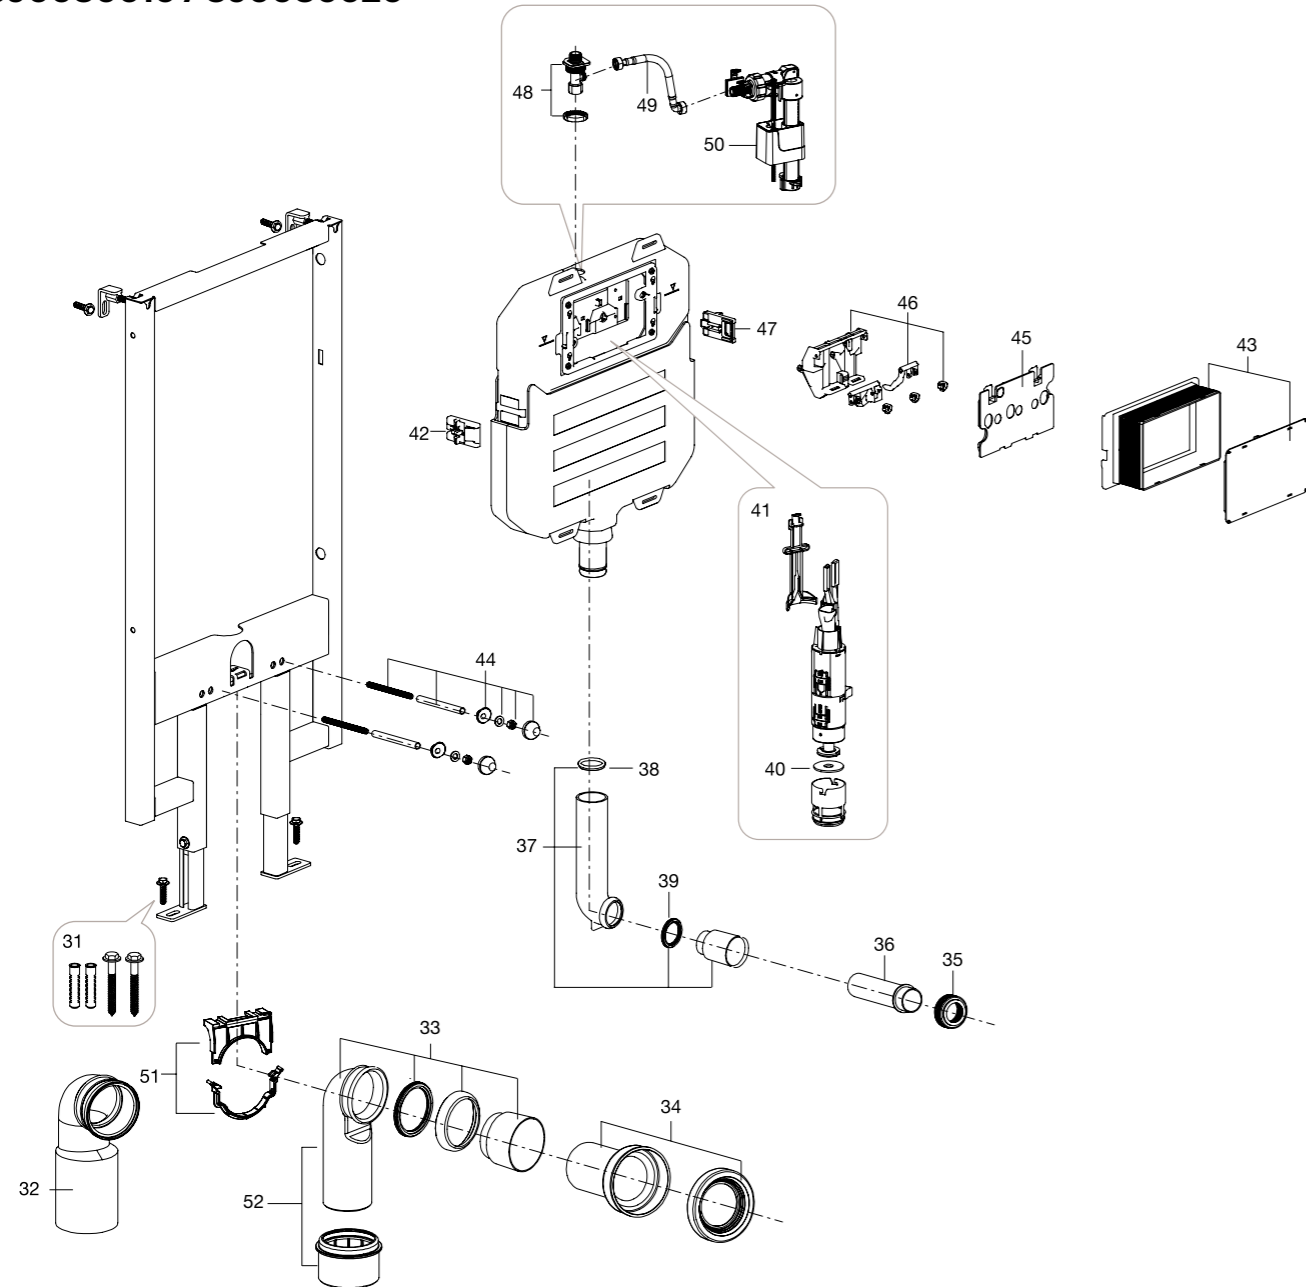

Duplo WC Compact

890080010 / 890080020

31	Floor fixing kit	AV0019500R	£2.30
32	Outlet connector (floor) 110mm ø	AV0018800R	£10.70
33	Outlet connector (floor) 90mm ø	AV0018900R	£12.03
34-36	Outlet & inlet connector (horizontal)	AV0018600R	£25.78
35 & 36	Flush pipe and pan connection seal	AV0018700R	£18.91
37	Inlet elbow	AV0019000R	£17.17
38	Inlet elbow connecting ring	AV0019100R	£5.16
39	Inlet elbow seal ring	AV0019200R	£3.44
40	Flush valve seal	AV0018100R	£1.82
41	Flush valve	AV0018000R	£51.55

42,47	Tank hooks	AV0019400R	£2.30
43	Built-in box	AV0018400R	£6.65
44	Pan fixing kit	AV0018500R	£11.45
45	Operating gasket	AV0018300R	£7.91
46	Operating bracket	AV0018200R	£6.61
48	Angle valve	AV0017700R	£10.84
49	Supply hose - copper elbow	AV0017800R	£8.80
50	Side inlet valve	A890858200	£44.47
51	Clamp	AV0019700R	£3.48
52	90-110mm ø adaptor	AV0042400R	£9.42

Dimensions in mm
VAT will be charged at the rate ruling at the date of dispatch. Prices are subject to modification without prior notice