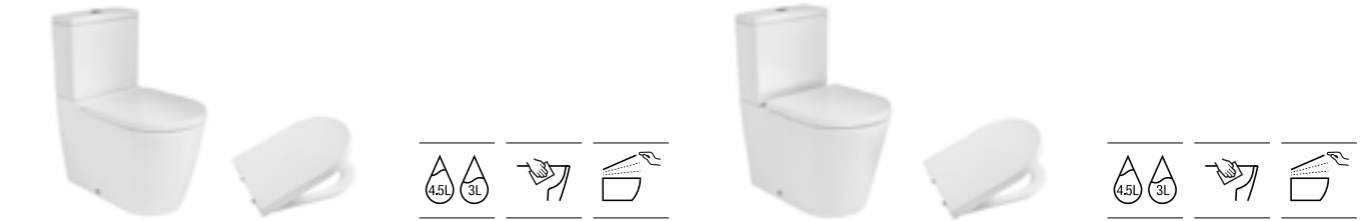

Inspira Round

Round close-coupled WC	Pallet Qty	White
Rimless WC pan with floor fixing kit	(15)	A342526000 £542.44
Cistern with 4.5/3 litre chrome push button	(24)	A341520000 £415.71
Soft-close seat and cover (quick release)	(5/box)	A80152200B £241.65
Colour		
Rimless WC pan with floor fixing kit	(15)	A342526..0 £705.16
Cistern with 4.5/3 litre chrome push button	(24)	A341520..0 £540.42
Soft-close seat and cover (quick release)	(5/box)	A801522..B £314.14

Round compact close-coupled WC	Pallet Qty	White
Rimless WC pan with floor fixing kit	(15)	A342529000 £565.03
Cistern with 4.5/3 litre chrome push button	(24)	A341520000 £415.71
Soft-close seat and cover (quick release)	(5/box)	A80152C00B £241.65
Colour		
Rimless WC pan with floor fixing kit	(15)	A342529..0 £734.54
Cistern with 4.5/3 litre chrome push button	(24)	A341520..0 £540.42
Soft-close seat and cover (quick release)	(5/box)	A80152C..B £314.14