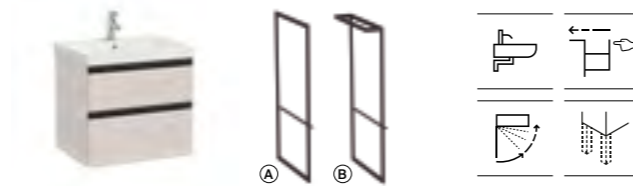

600mm basin and furniture with 2 soft-close drawers

UNIK basin and base unit	600 x 460	A851545...	£874.38
Sold individually:			
Base unit - 2 drawers	600 x 460	A857458...	£584.68
Basin - 1 taphole	600 x 460	A3270M1004	£289.70
UK Space saving waste (required)		ZWHB100001	£33.38
Optional:			
(A) Matt Black finish frame leg (l)	Height 769mm	A816830485	£179.79
(B) Matt Black finish frame leg with towel rail (l)	Height 769mm	A816831485	£205.47