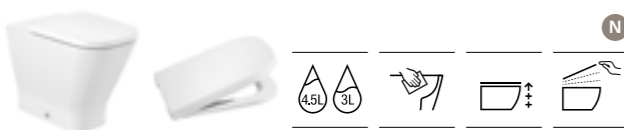

Comfort height back-to-wall WC	Pallet Qty	White
Pans:		
Rimless comfort height WC pan with floor fixing kit	(15) A347479000	£406.05
Seats:		
Standard soft-close seat and cover	(5/box) A801472006	£74.93
Standard seat and cover	(5/box) A801470002	£104.27
Supralit® soft-close seat and cover	(5/box) A80147200B	£151.01
Supralit® seat and cover	(5/box) A80147000B	£114.29