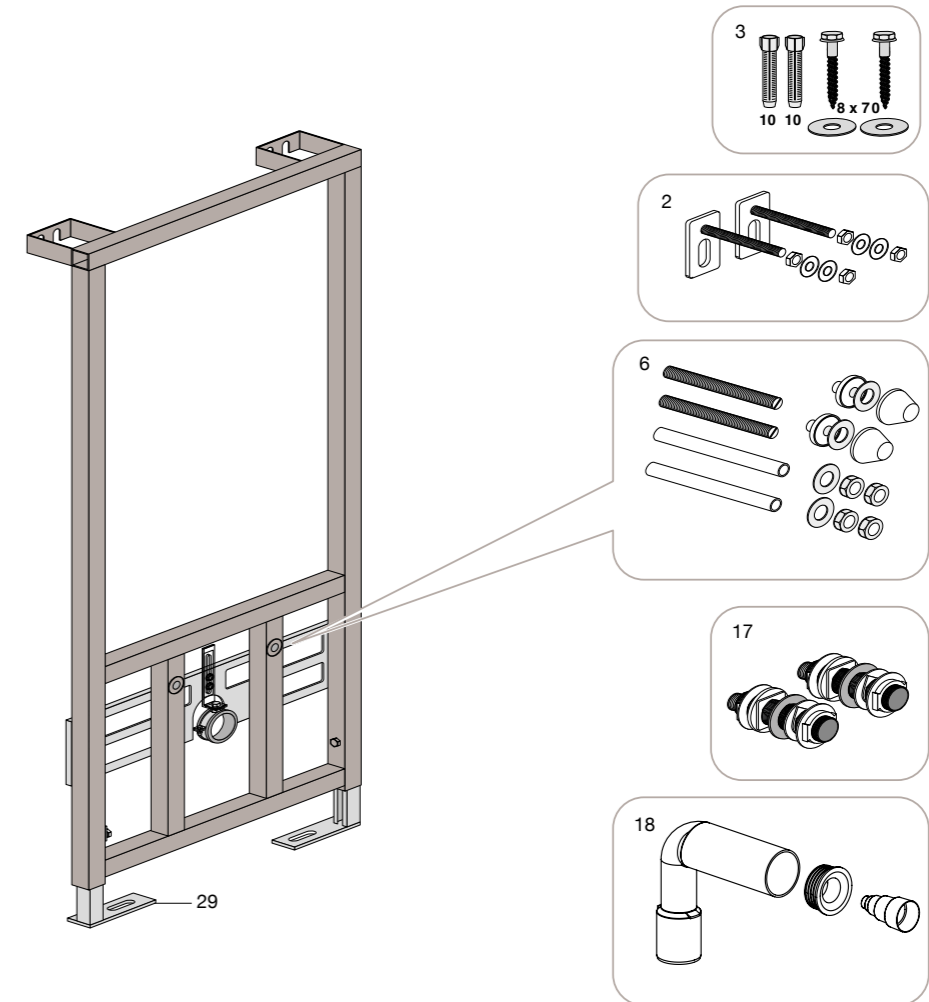

Duplo Bidet

890091000

2	Kit framewall fixation	AV0011800R	£29.75
3	Kit frame fixation	AV0001900R	£9.59
6	Bidet fixation	AV0001000R	£25.92
17	Bulkhead	AV0002100R	£30.95
18	Outlet pipe	AV0002600R	£18.51
29	Floor fixings	AV0004900R	£61.92

Dimensions in mm
VAT will be charged at the rate ruling at the date of dispatch. Prices are subject to modification without prior notice