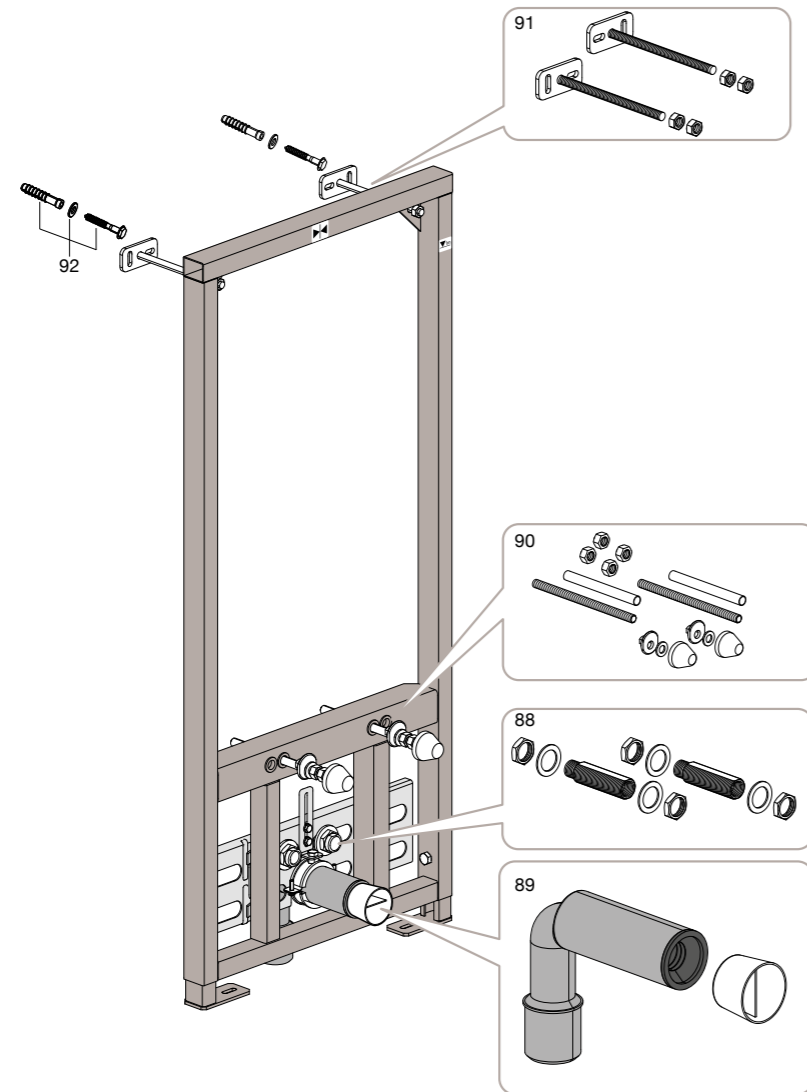

Duplo Bidet

890091200

88	Bulkhead	AV0040700R	£36.70
89	Outlet pipe	AV0040600R	£21.95
90	Bidet fixation	AV0040800R	£21.07
92	Screws for wall fixation	AV0041000R	£35.28

Dimensions in mm
VAT will be charged at the rate ruling at the date of dispatch. Prices are subject to modification without prior notice