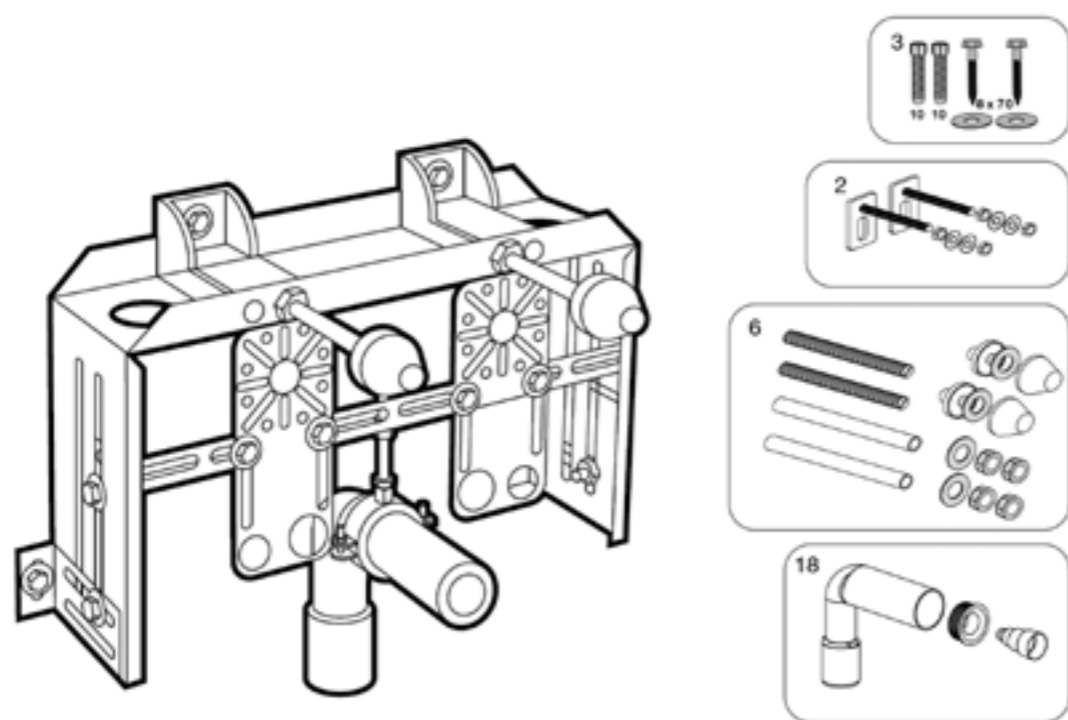

Basic Bidet

890091100

2	Kit frame wall fixation	AV0011800R	£29.75	6	Bidet fixation	AV0001000R	£25.92
3	Kit frame fixation	AV0001900R	£9.59	18	Outlet connector	AV0002600R	£18.51

Dimensions in mm
VAT will be charged at the rate ruling at the date of dispatch. Prices are subject to modification without prior notice