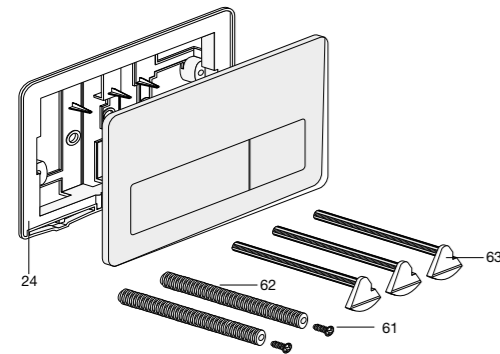

PL3 and PL5 - Plates - Operating Panels

890097004, 890099001, 890099005, 890099002, 890099000

24	Back plate	AV0000700R	£36.26
61-63	Rods	AV0000800R	£43.38