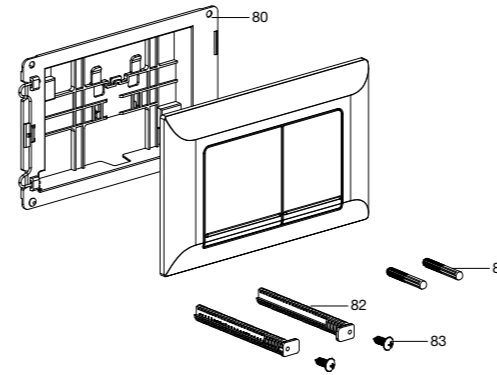

Plate L1 and Plate L2 - Operating Panels

890086001, 890086002, 890086000, 890087001

80	Back plate - Plate L1	AV0027800R	£16.93
80	Back plate - Plate L2	AV0029000R	£16.93
81-83	Rods	AV0027700R	£20.13