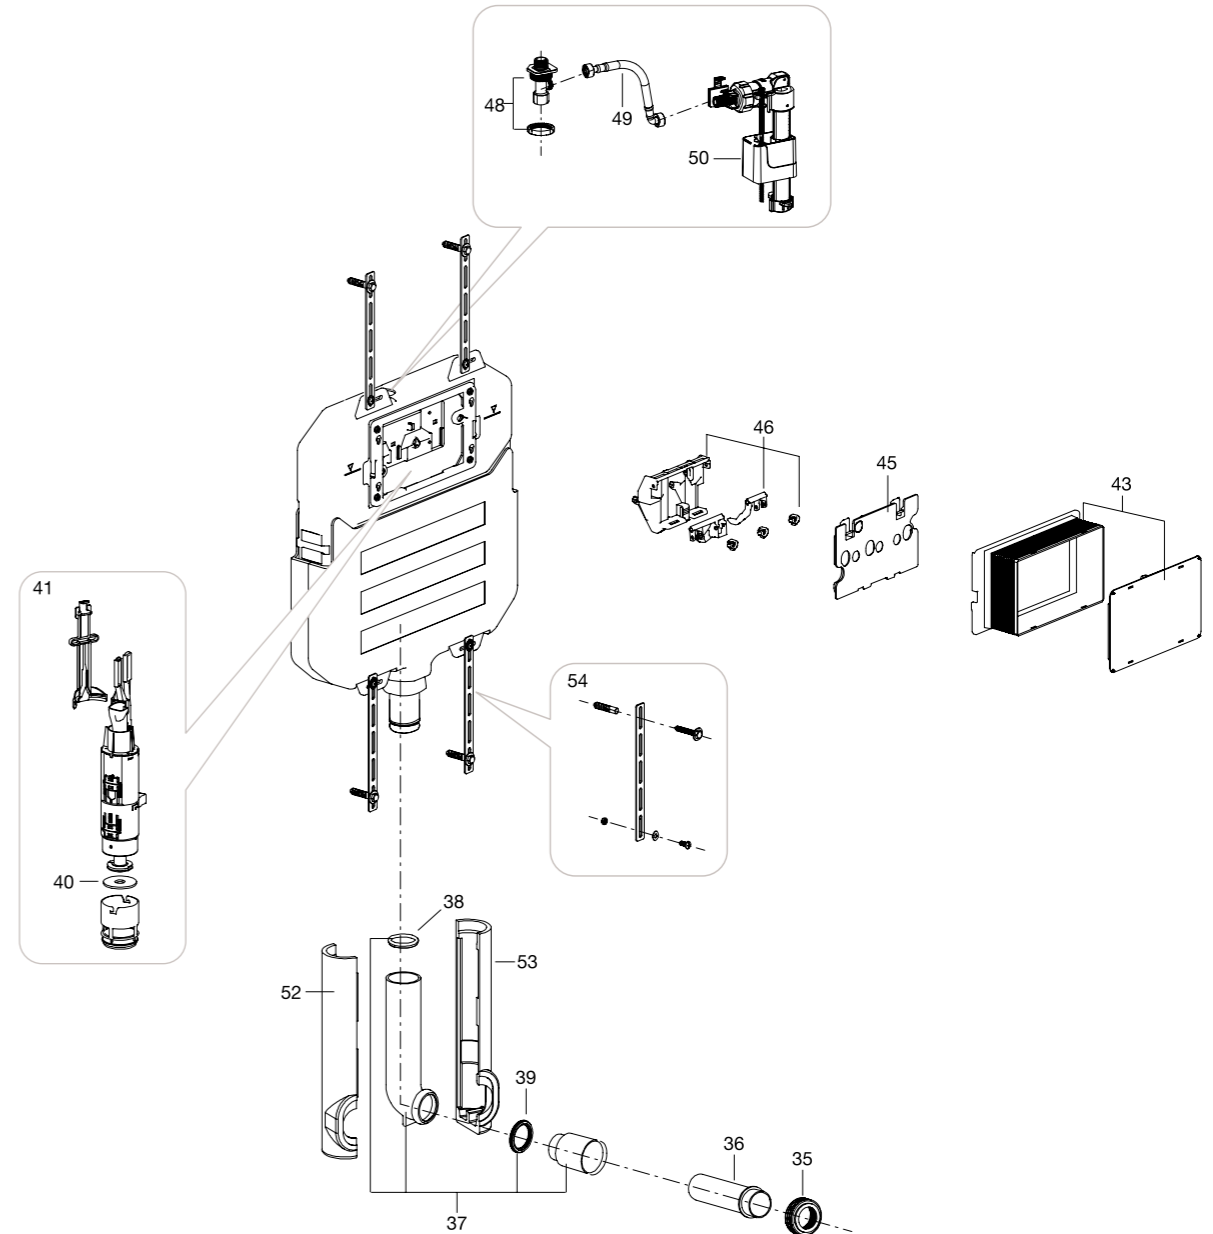

Basic Tank Compact

890080200

35,36	Inlet connector and seal	V0018600R	£25.78	45	Operation gasket	V0018300R	£7.91
35 & 36	Flush pipe and pan connection seal	V0018700R	£18.91	46	Operating bracket	V0018200R	£6.61
37	Inlet elbow	V0019000R	£17.17	48	Angle valve	V0017700R	£10.84
38	Inlet elbow connecting ring	V0019100R	£5.16	49	Supply hose - copper elbow	V0017800R	£8.80
39	Inlet elbow seal ring	V0019200R	£3.44	50	Side inlet valve	890858200	£44.47
40	Flush valve seal	V0018100R	£1.82	52,53	Inlet elbow protector	V0019300R	£6.31
41	Flush valve	V0018000R	£51.55	54	Fixing bracket	V0019600R	£16.13
43	Built-in box	V0018400R	£6.65				

Dimensions in mm
VAT will be charged at the rate ruling at the date of dispatch. Prices are subject to modification without prior notice