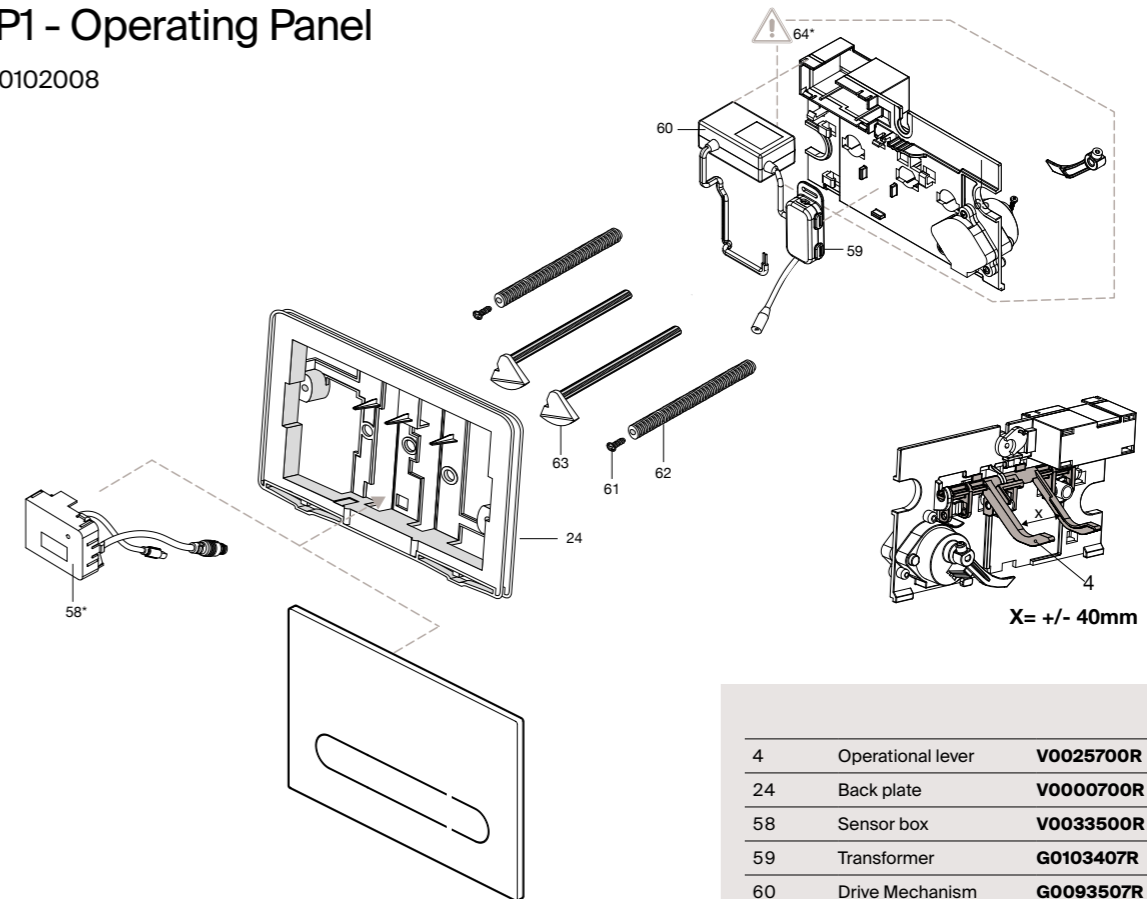

EP1 - Operating Panel

890102008

4	Operational lever	V0025700R	£19.69
24	Back plate	V0000700R	£36.26
58	Sensor box	V0033500R	£136.93
59	Transformer	G0103407R	£7.97
60	Drive Mechanism	G0093507R	£60.48
61-63	Rods	V0000800R	£43.38
64	Housing Unit	V0031800R	£64.46