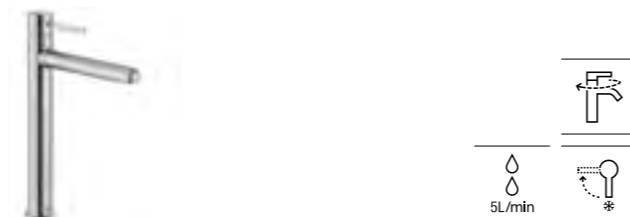

Chrome	A5A3B3FC00	£249.17
Titanium Black	A5A3B3FCN0	£323.92
Cobalt Blue/Honey Yellow/Mint Green/Glossy White	A5A3B3F..0	£299.00

Recommended click clack wastes:

Chrome	A505401000	£30.98
Titanium Black	A5054015CN	£54.05
Cobalt Blue/Honey Yellow/Mint Green/Glossy White	A5054015..	£37.18