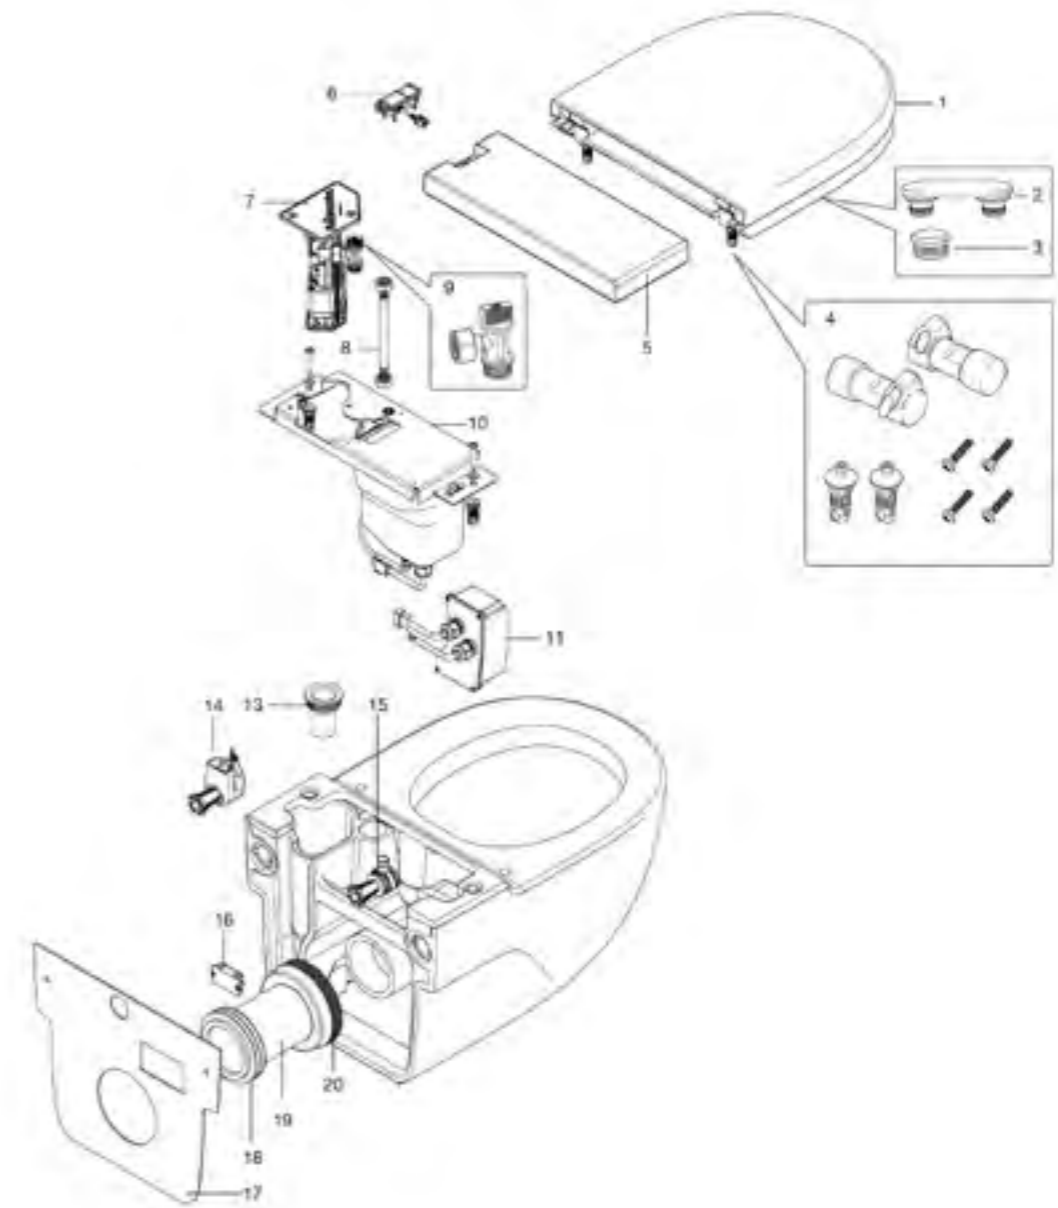

In-Tank - Wall-hung

1 - 4	Toilet seat set	AV0009600R	£280.59	10	Assembly blower	AV0010400R	£1,003.64
2	Toilet seat buffers	AV0011700R	£2.09	11	Control box	AV0010600R	£747.97
3	Lid seat buffers	AV0009700R	£1.13	13	Ball valve	AV0010100R	£20.63
4	Seat fixing set	AV0009800R	£166.28	14 - 15	WC fixing "L", "I"	AV0009200R	£82.53
5 - 6	Rear lid	AV0009900R	£190.87	16	Electrical junction box	AV0010500R	£9.45
6	Push buttons	AV0010000R	£106.61	17	Gaskets	AV0009500R	£12.87
7	Fill valve	AV0010200R	£137.55	18-20	Horizontal outlet pipe	AV0009300R	£55.05

Dimensions in mm
VAT will be charged at the rate ruling at the date of dispatch. Prices are subject to modification without prior notice