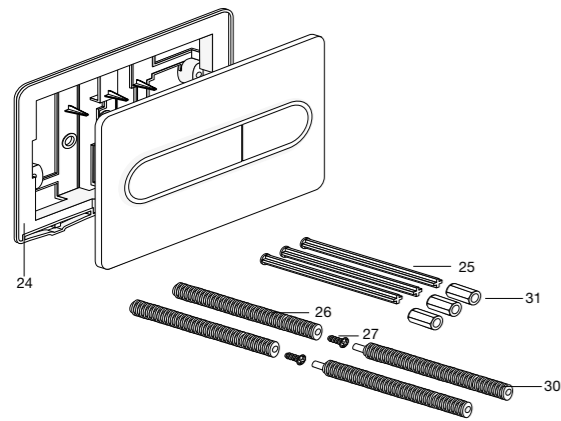

PL1, PL2, PL4, PL6, PL7 and PL10 - Operating Panels

890095000, 890095001, 890095002, 890095005, 890096000, 890096001, 890096002, 890096005, 890098001, 890098005, 890098002, 890098000, 890085001, 890085005, 890085002, 890085000, 890088308, 890088206, 890088207, 890088309, 890089000, 890089001, 890089002, 890089005, 890089206, 890089207, 89008920M

24	Back plate	AV0000700R	£36.26
25-27	Rods	AV0000900R	£49.75
25-27, 30, 31	Extension rods	AV0026000R	£58.40