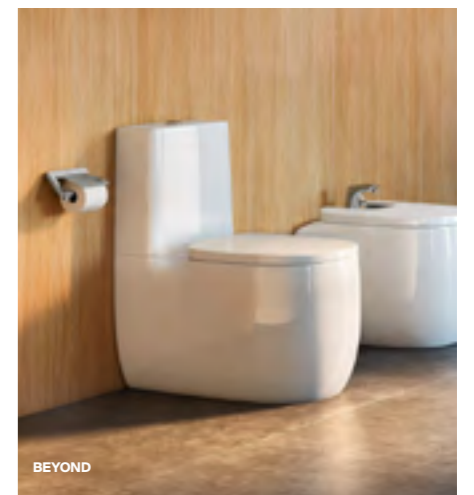

Suite price overview

For ease of reference please find below the 4-piece suite prices (excluding VAT) for all our sanitaryware ranges. The basins included are 550mm or the closest to this size in each range.

Havana

	Total set price £280.38	
	Suite with soft-close seat	
550mm basin	3276H1001	£46.07
Full pedestal	34365H000	£38.10
Open back WC pan	342407000	£80.16
4.5/3 litre cistern	34140N000	£74.35
Seat	8016B7001	£41.70

Andes

	Total set price £569.56	
	Suite with standard seat	
550mm basin	024747000	£138.00
Full pedestal	024748000	£88.00
Rimless open back WC pan	324504664	£154.67
4.5/3 litre cistern	324504665	£116.40
Seat	324504667	£72.48

Debba

	Total set price £580.34	
	4 piece suite with soft-close seat	
550mm basin	32599500U	£125.75
Full pedestal	33599000U	£82.40
Open back WC pan	34299700U	£144.09
4.5/3 litre cistern	34199C00F	£145.50
Seat	8019B200U	£90.60

Tura

	Total set price £1287.52	
	Suite with soft-close seat	
550mm basin	327693000	£371.52
Pedestal	N/A	-
Rimless moulded BTW WC pan	342697000	£498.00
4.5/3 litre cistern	34169C000	£300.00
Seat	801F02002	£118.00

Meridian-N

	Total set price £1,498.13	
	4 piece suite with soft-close seat	
550mm basin	327243000	£290.17
Full pedestal	337240000	£165.80
Rimless moulded BTW WC pan	A34224L000	£479.85
4.5/3 litre cistern	34124C00F	£380.42
Seat	A8012AC00B	£181.89

Inspira Round

	Total set price £1,615.51	
	Suite with soft-close seat	
ø370mm basin	327523000*	£415.71
Pedestal	N/A	-
Moulded BTW WC pan	342526000	£542.44
4.5/3 litre cistern	341520000	£415.71
Seat	80152200B	£241.65

Debba Round

	Total set price £587.68	
	4 piece suite with soft-close seat	
550mm basin	32599500U	£125.75
Full pedestal	33599000U	£82.40
Open back WC pan	34299P000	£151.67
4.5/3 litre cistern	34199C00F	£145.50
Seat	801B2200B	£82.36

Laura