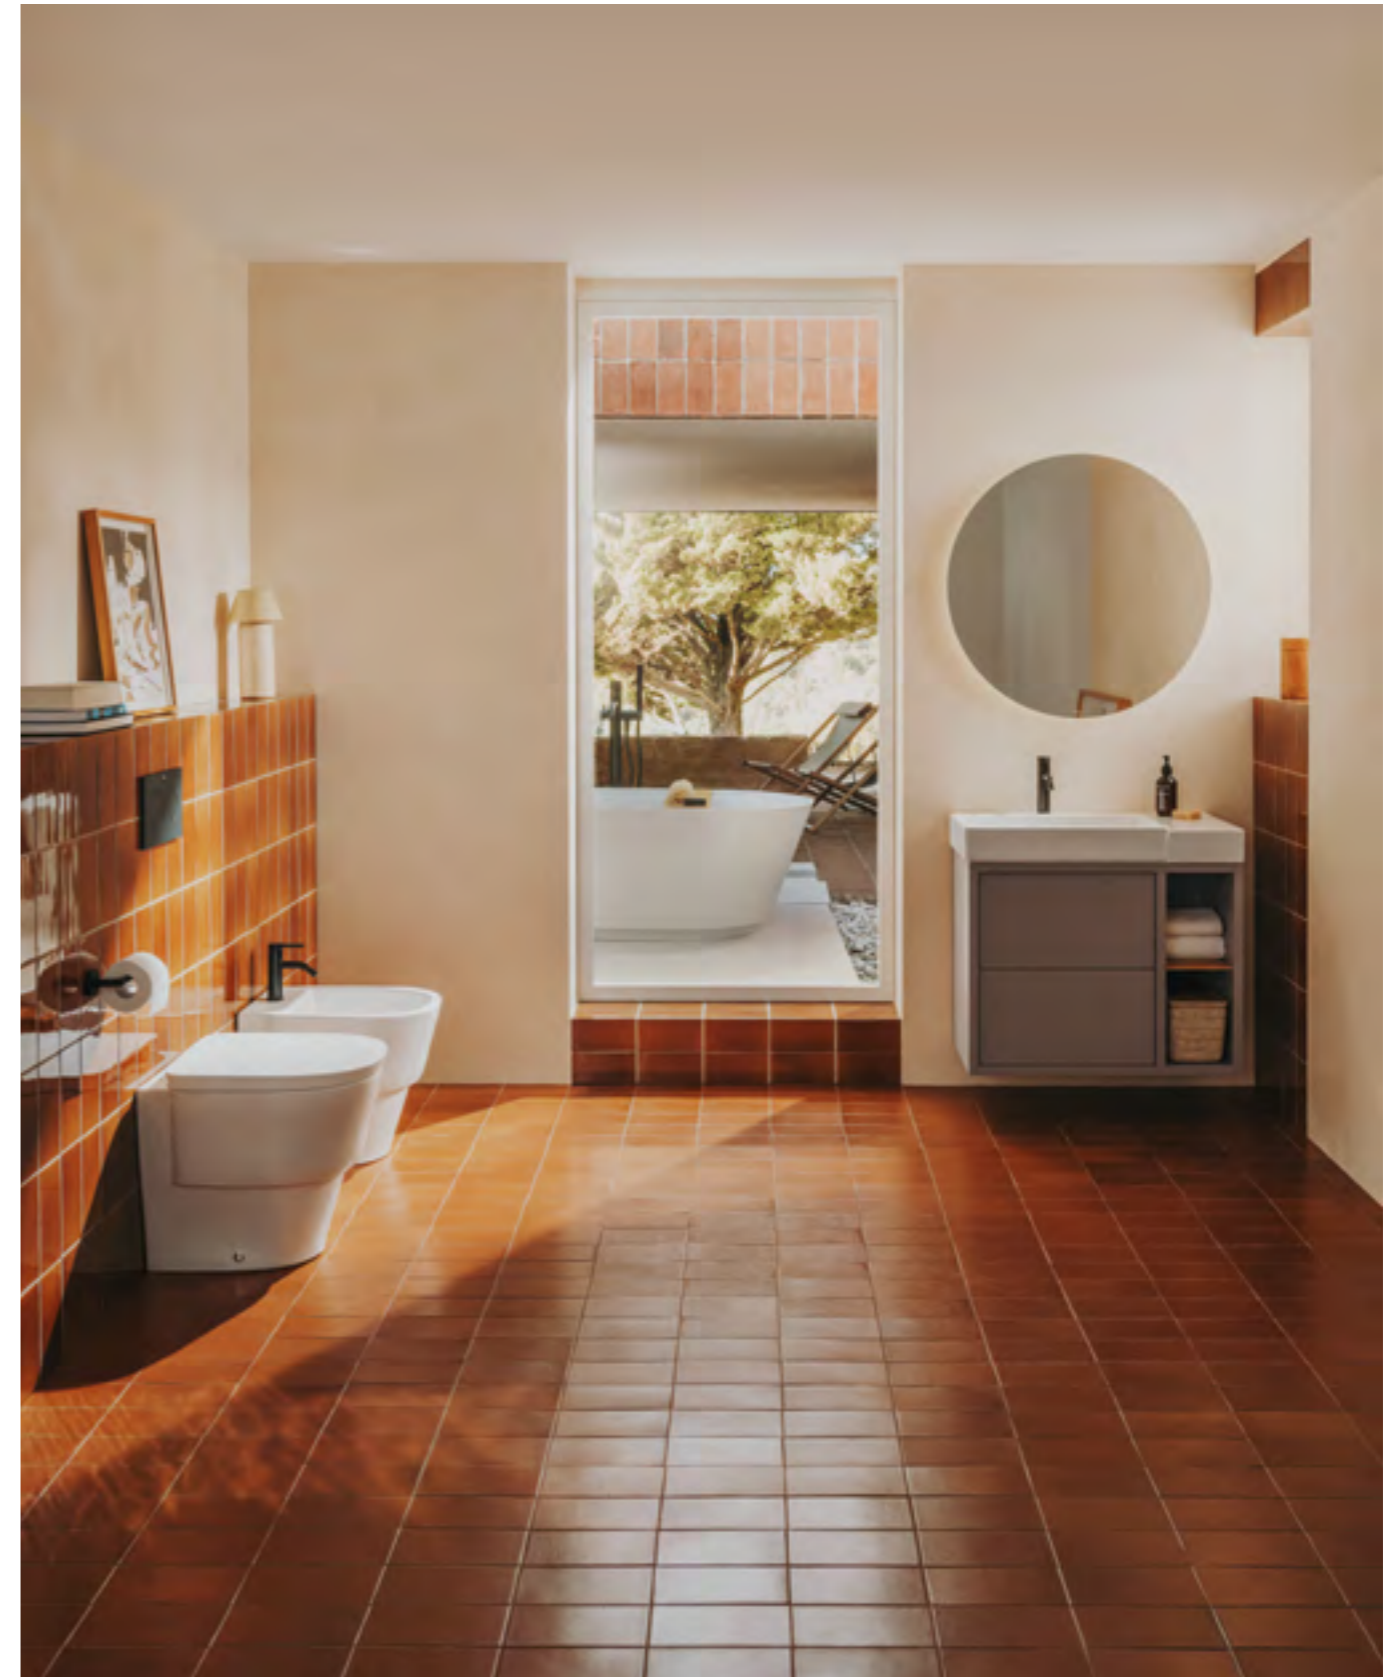

Please note: Tura basins feature a hidden drain with waste included.

1000mm basin and furniture with 2 soft-close drawers

1000mm base unit - 2 drawers	A857889...	£1,184.00
	White	
1000 x 430mm basin - 1 taphole	A327698000	£624.96
	Matt White/Supraglaze®	
1000 x 430mm basin - 1 taphole	A327698..0	£749.95

Please note: Tura basins feature a hidden drain with waste included.

1000mm basin and furniture with 1 soft-close drawer and open bottom shelf

1000mm base unit - 1 drawer	A857890...	£925.00
	White	
1000 x 430mm basin - 1 taphole	A327698000	£624.96
	Matt White/Supraglaze®	
1000 x 430mm basin - 1 taphole	A327698..0	£749.95
Optional		
Large felt box with cork lid - 480 x 335	A818024N10	£260.00
Small felt box with cork lid - 335 x 165	A818025N10	£220.00

Please note: Tura basins feature a hidden drain with waste included.

800mm basin and furniture with 2 soft-close drawers

800mm base unit - 2 drawers	A857887...	£1,029.56
	White	
800 x 430mm basin - 1 taphole	A327695000	£434.00
	Matt White/Supraglaze®	
800 x 430mm basin - 1 taphole	A327695..0	£520.80

Please note: Tura basins feature a hidden drain with waste included.

800mm basin and furniture with 1 soft-close drawer and open bottom shelf

800mm base unit - 1 drawer	A857884...	£823.65
	White	
800 x 430mm basin - 1 taphole	A327695000	£434.00
	Matt White/Supraglaze®	
800 x 430mm basin - 1 taphole	A327695..0	£520.80

Please note: Tura basins feature a hidden drain with waste included.