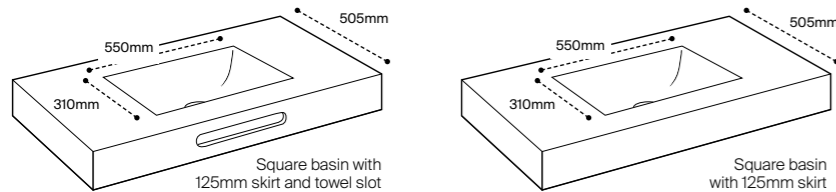

Surfex® square basin with 125mm skirt and waste cover			
Countertop width - 505mm			
Internal bowl size - 550 x 310mm			
Taphole options - Centre taphole			White
1000 x 505	Basin with 125mm skirt and towel slot	AW1153E81F4AH001	£1,418.53

Dimensions in mm
VAT will be charged at the rate ruling at the date of dispatch. Prices are subject to modification without prior notice
Please refer to the Modo brochure or contact your Roca representative should you require further details.

Wall-hung Surfex® basins

Modo Shelves

Shelf			White
1200 x 385 x 50	AS1004B000000000		£983.97
1000 x 385 x 50	AS1003E800000000		£783.30
800 x 385 x 50	AS10032000000000		£655.98
650 x 385 x 50	AS10028A00000000		£559.11

Please note: When installing a Modo basin and shelf together, it is recommended that you use a square bottle trap (page 237). This is due to the distance recommended when fitting the basin and shelf.