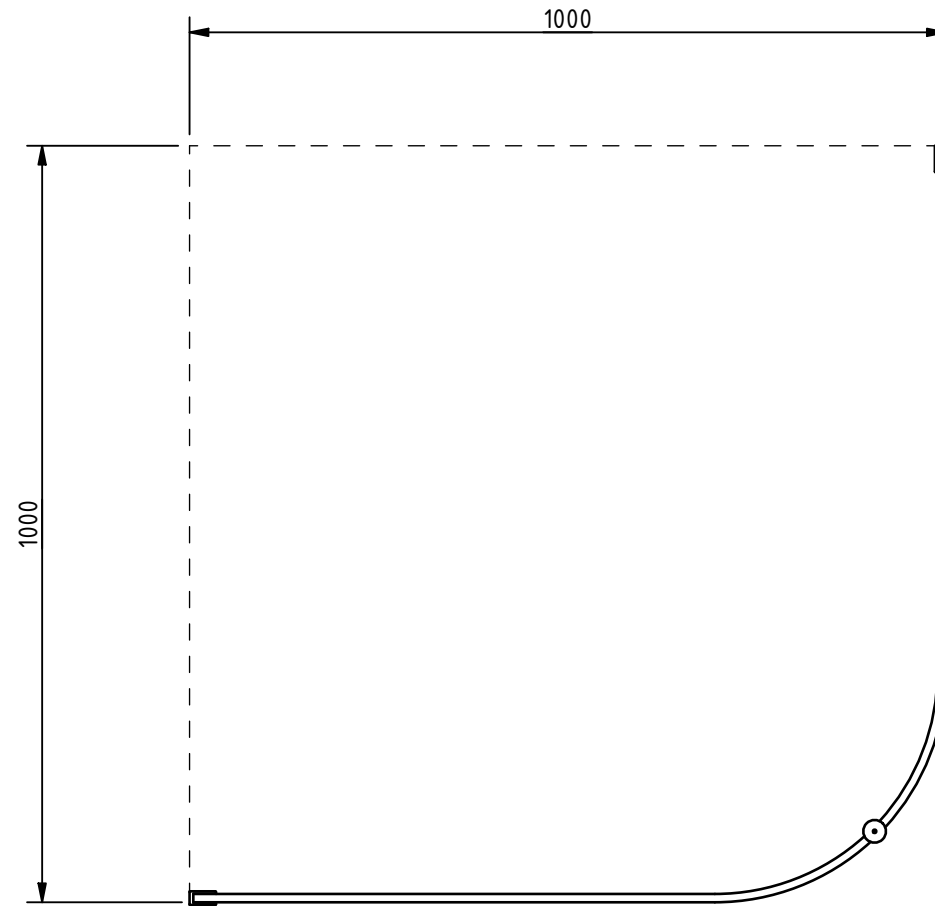

PRODUCT INFO: 130301 - SHOWER CURTAIN TRACK, L-SHAPED, 1000mm x1000mm

ALL DIMENSIONS ARE IN mm UNLESS STATED OTHERWISE

MKT-130301 REV 1

DISCLAIMER: NYMAS GROUP MAKES EVERY EFFORT TO ENSURE THAT THE INFORMATION PROVIDED ON THIS DRAWING IS CORRECT. HOWEVER, WE CANNOT GUARANTEE THIS, AND ACCEPT NO LIABILITY FOR ANY INFORMATION OR ADVICE GIVEN ON THIS DRAWING.