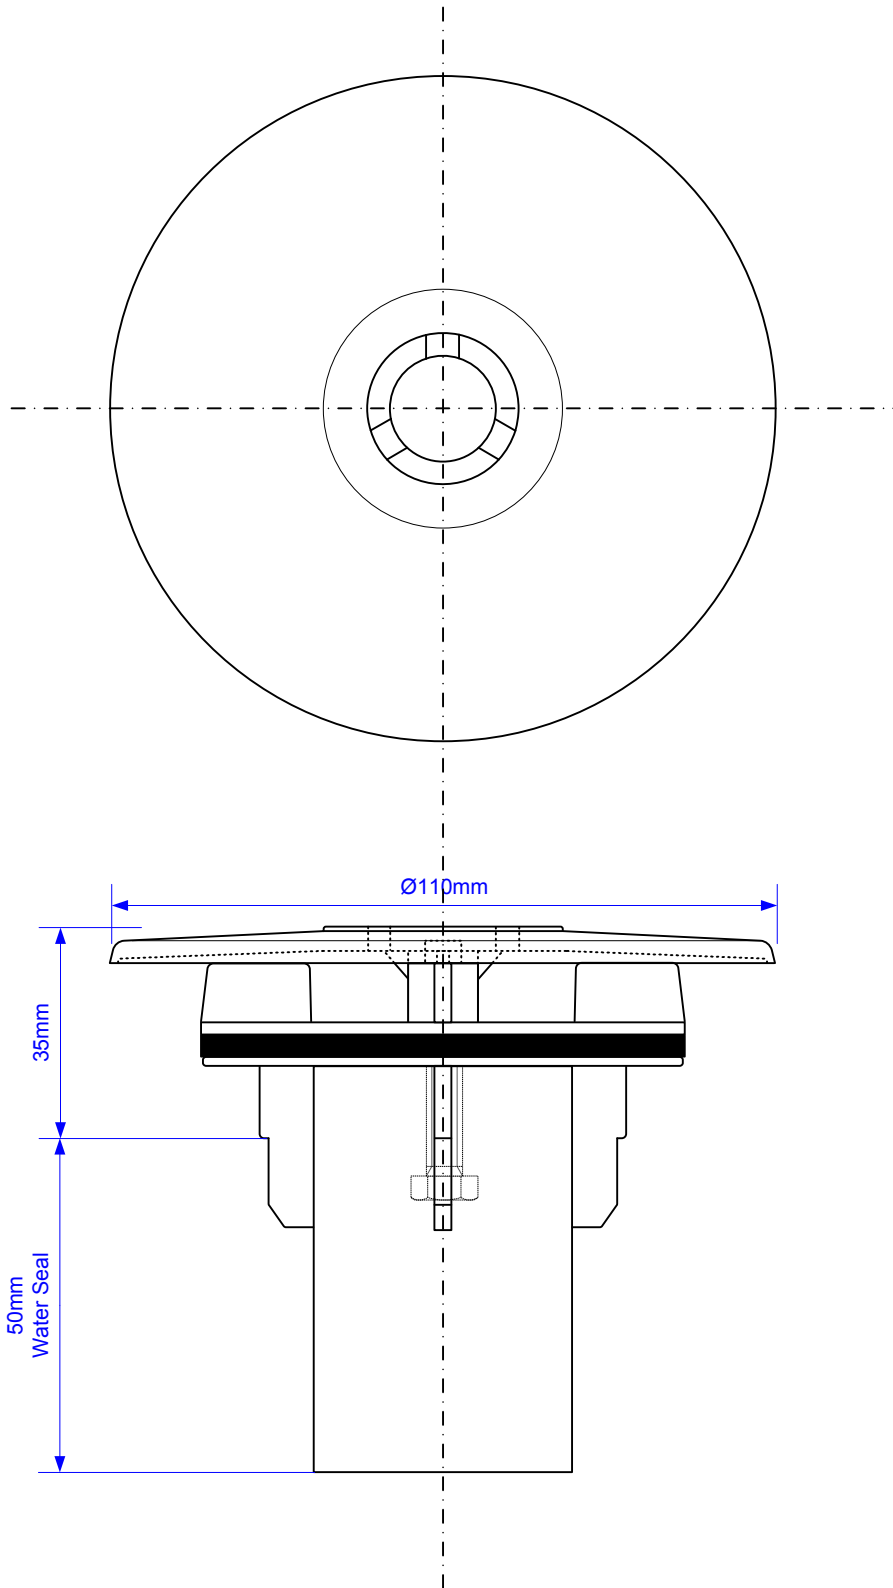

# ST90CPTOP+TUBE

Chrome Plated Plastic

Drawing verified  
correct as of:

23/11/2016  
RM

DRAWN BY

RM

SCALE

1: 1.25

REVISED

08/09/2010, 29/08/2014,  
23/11/2016

FILENAME

ST90CPTOP+TUBE.VSD

DATE

23/11/2016