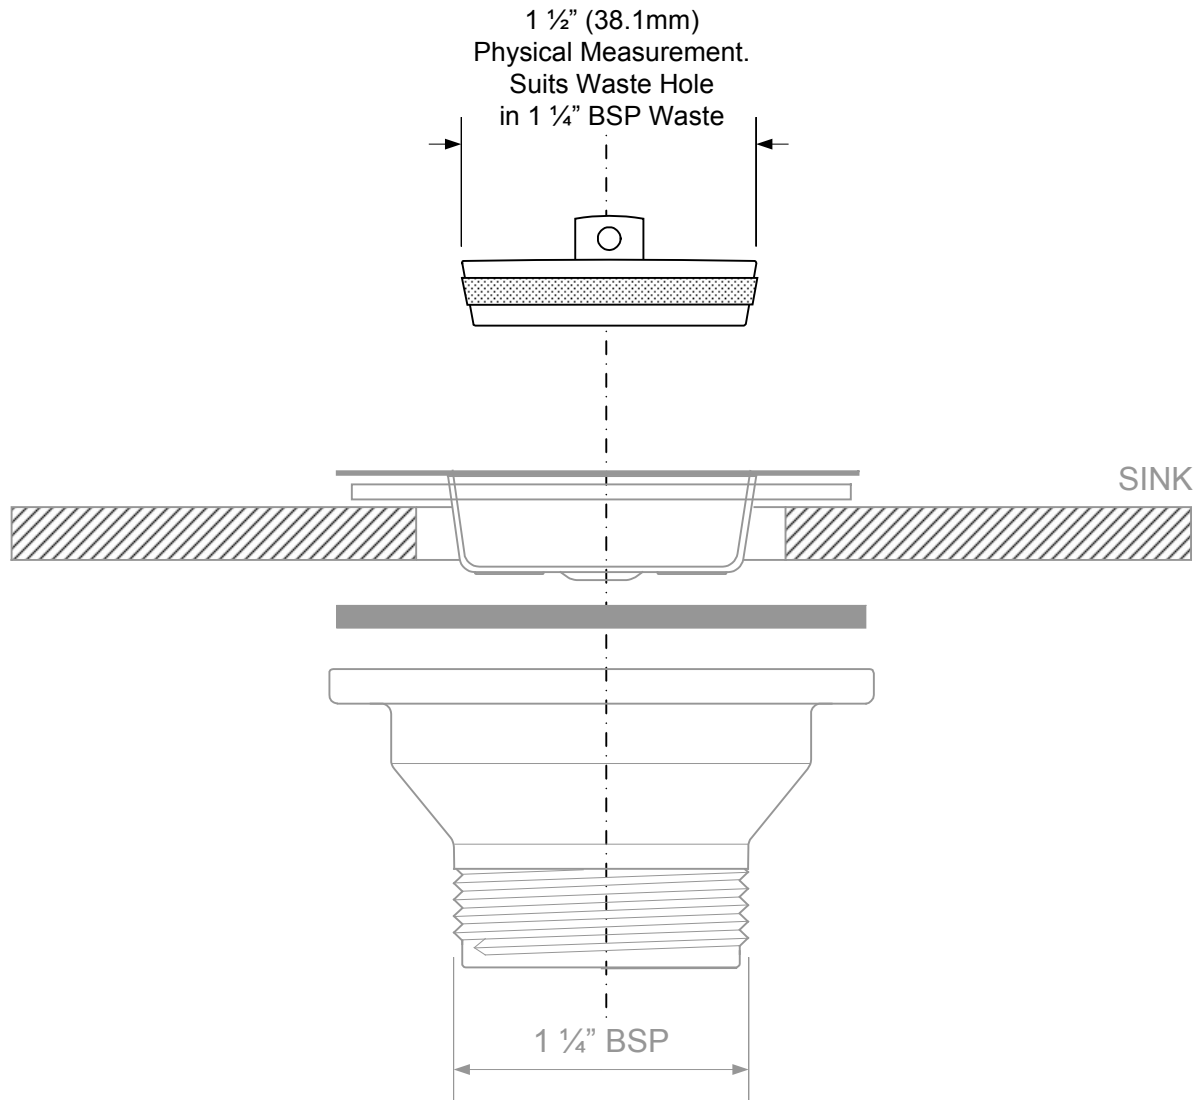

## 1 1/4" WHITE PLASTIC PLUG WITH RUBBER SEAL

Drawing verified  
correct as of:

07/06/2010  
RM

DRAWN BY

RM

REVISED

22/02/2010, 07/06/2010

FILENAME