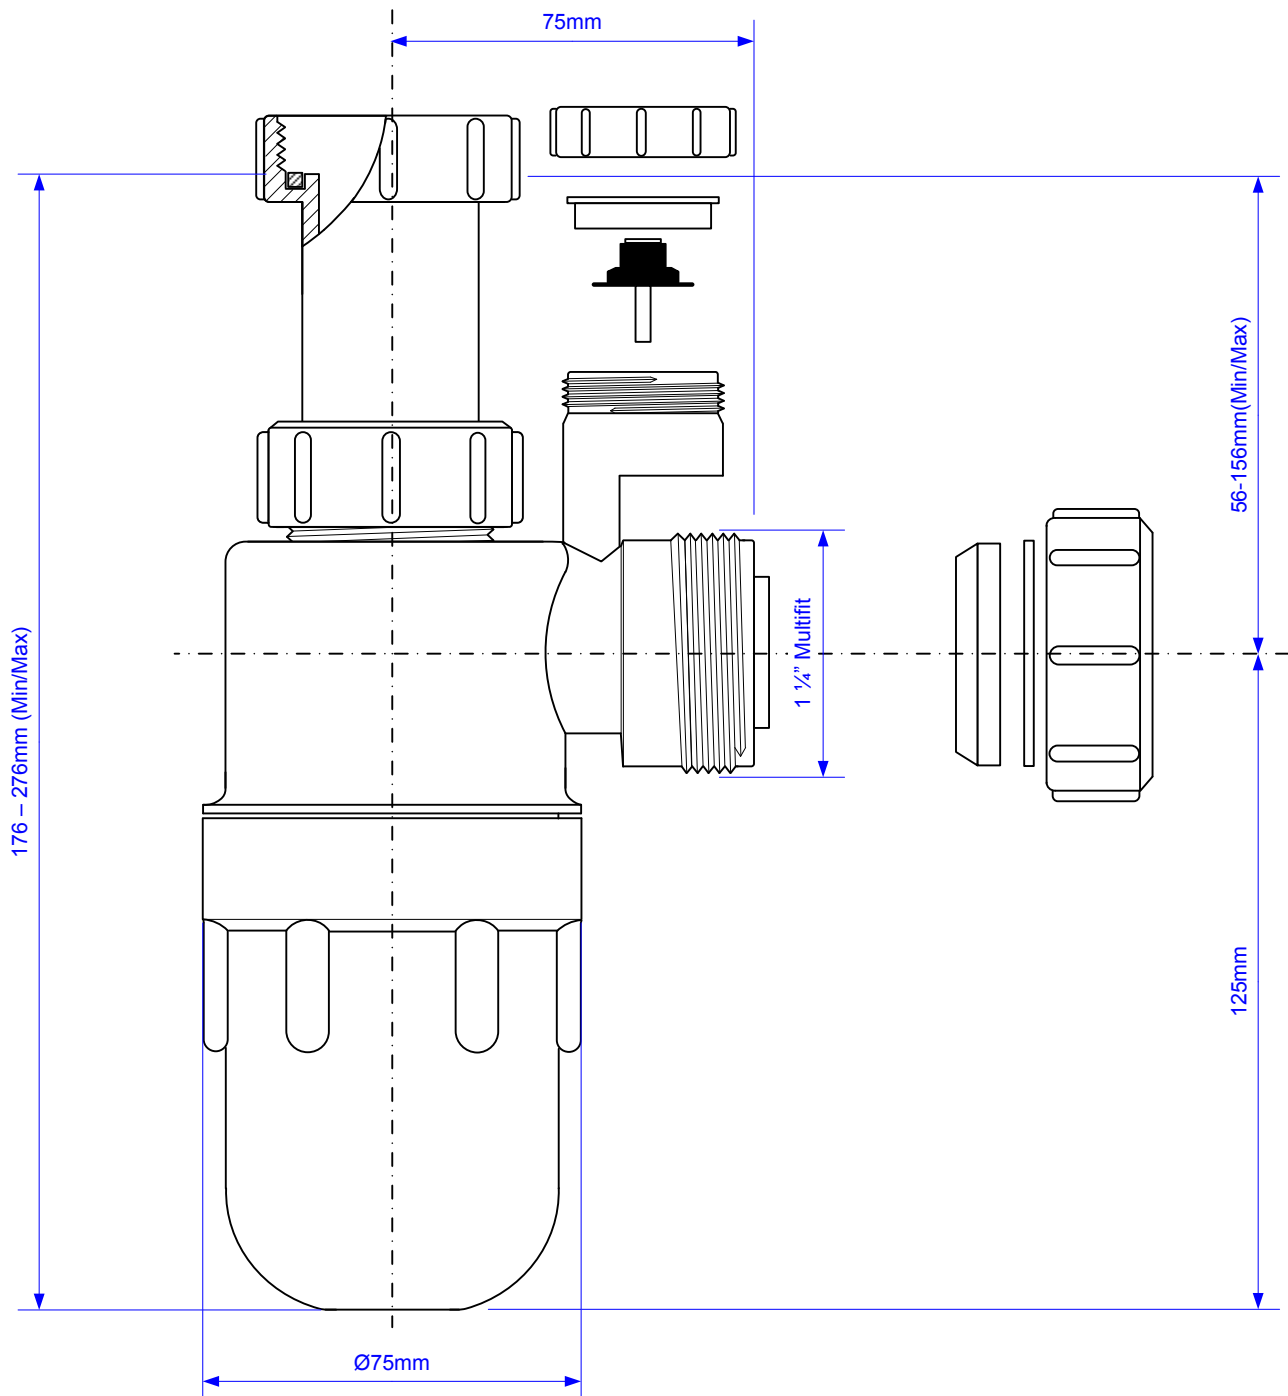

Code:

A10AV-SV

Drawing verified
correct as of:

10/11/2014
RM

DRAWN BY

RM

REVISED

10/11/2014

FILENAME

A10AV-SV.VSD

SCALE

1: 1.5

DATE

10/11/2014