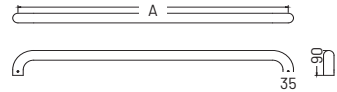

Available colours:

Stainless steel flangeless grab rail

Features:

- Flangeless wall fixing
- Designed to reduce dirt traps
- Non-corrosive stainless steel construction

Product codes:

Flangeless grab rail, stainless steel, 35mm diameter, 300mm, polished	213030/SP
Flangeless grab rail, stainless steel, 35mm diameter, 300mm, satin	213030/SS
Flangeless grab rail, stainless steel, 35mm diameter, 450mm, polished	213045/SP
Flangeless grab rail, stainless steel, 35mm diameter, 450mm, satin	213045/SS
Flangeless grab rail, stainless steel, 35mm diameter, 600mm, polished	213060/SP
Flangeless grab rail, stainless steel, 35mm diameter, 600mm, satin	213060/SS