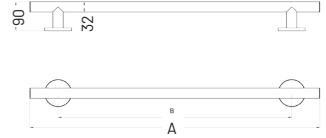

Available colours:

Grab Rails

NYMA® STYLE

Luxury straight stainless steel grab rail

Features:

- High quality polished or satin stainless steel construction
- Concealed fixings
- Doc M compliant

Product codes: