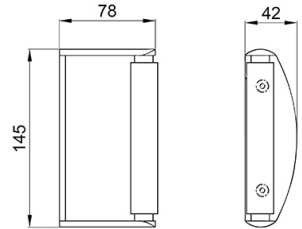

Product codes:

Toilet roll holder, lockable, polished chrome

140502/CP