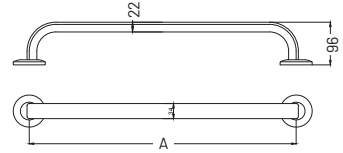

Grab Rails

NYMA® STYLE

Contemporary brushed D-profile grab rail

Features:

- Minimal contemporary design
- Unique easy-grip profile
- Brushed aluminium finish
- Rust resistant aluminium construction
- Concealed fixings
- Doc M compliant

Product codes:

Contemporary brushed grab rail, aluminium, D-profile, 400mm, satin	311040/AA
Contemporary brushed grab rail, aluminium, D-profile, 600mm, satin	311060/AA

Available colours:

Gold effect stainless steel grab rail

Features:

- Highly polished gold effect stainless steel finish
- Concealed fixings
- Non-corrosive 304 grade stainless steel construction
- Doc M compliant

Product codes:

Grab rail, stainless steel, concealed fixings, 450mm, gold	312045/GO
Grab rail, stainless steel, concealed fixings, 600mm, gold	312060/GO

Available colours: