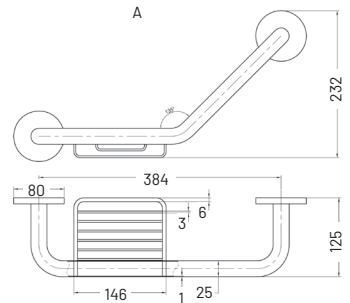

Available colours:

SP

135° cranked stainless steel grab rail with soap basket

Features:

- 25mm diameter tube
- Concealed fixings
- Integrated soap basket
- 135° cranked design
- Basket can be left or right sided