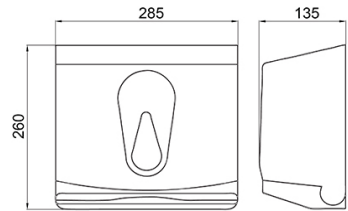

Product codes:

Paper towel dispenser, plastic, white

141001/WH