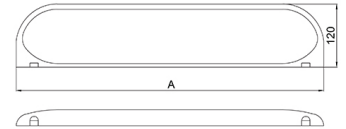

Product codes:

Premium anti-bacterial duraplast colostomy bag shelf, 300x120mm, white

260803/WH