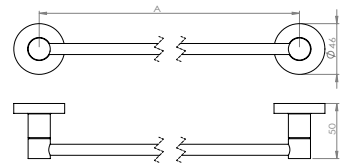

343004/CP

Polished chrome towel rail with concealed fixings

Features:

- Brass construction
- Contemporary polished chrome finish
- Available in two lengths

Product codes:

Towel rail, 450mm, chrome polished