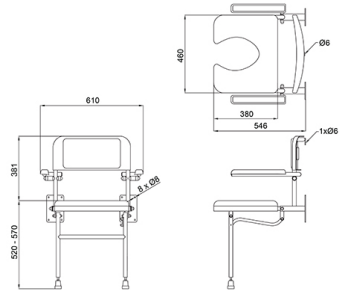

Available colours:

Wall mounted horseshoe shower seat - with back & arms

Features:

- Clip on plastic moulded horseshoe seat
- Sturdy white epoxy coated aluminium frame
- Closed cell polyurethane construction pads for maximum hygiene and comfort
- Height adjustable
- Padded fold down arm rests