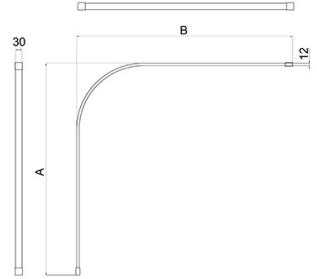

Available colours:

Shower curtain track

Features:

- High quality aluminium track
- Designed to eliminate dust and dirt traps
- Supplied with wall brackets, ceiling stay and concealed runners
- L-Shaped
- Can be trimmed down to required length