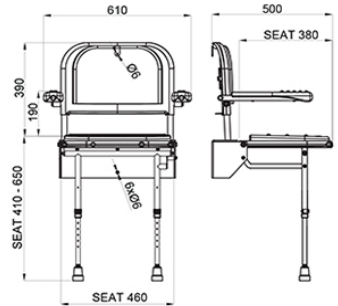

Available colours:

Premium black padded shower seat - wall mounted

Features:

- Polished aluminium frame
- Adjustable leg supports with both E-clip adjustment and fine adjustment
- Clip on black plastic seat
- Removable black PU pad for user comfort
- Black PU back and arm rests