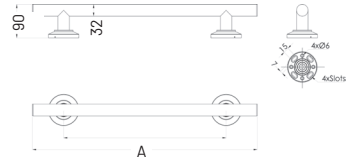

Available colours:

Grab Rails

NYMA® STYLE

Contemporary straight stainless steel grab rail

Features:

- Nylon flange and two part flange cover
- High quality polished stainless steel construction
- Doc M compliant