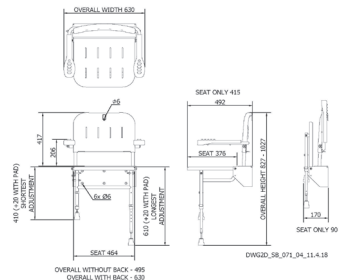

Weighted shower curtain, polyester, 1800x2000mm, white	250603/WH
Weighted shower curtain, polyester, 3000x2000mm, white	250608/WH

Available colours:

Premium wall mounted shower seat

Features:

- Non-corrosive aluminium & stainless frame construction
- Durable screw on moulded plastic seat
- Drainage holes through pads for improved user experience
- Adjustable legs with both E-clip adjustment in 25mm increments and fine adjustment
- Wide range of height adjustability