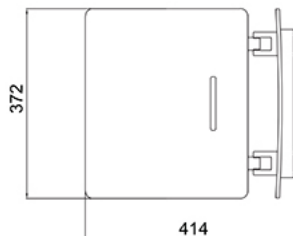

Contemporary slimline wall mounted shower seat

Features:

- Minimalistic contemporary design
- Drainage hole for user comfort
- Lift and lock hinge mechanism

Product codes:

Contemporary slimline shower seat, black	331002/BL
Contemporary slimline shower seat, white	331002/WH
Contemporary slimline shower seat, back rest, black	331003/BL
Contemporary slimline shower seat, back rest, white	331003/WH

Available colours:

Removable contemporary slimline wall mounted shower seat

Features:

- Removable for ease of storage
- Drainage hole for user comfort
- Choice of black or white
- Lift and lock hinge mechanism

Product codes:

Removable contemporary slimline shower seat, back rest, black	331004/BL
Removable contemporary slimline shower seat, back rest, white	331004/WH

Available colours: