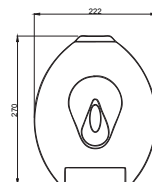

Product codes:

Toilet roll dispenser, plastic, white	140301/WH