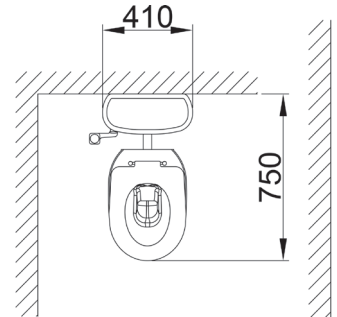

Available colours*:

*Seat colour

Low level Doc M ware set

Features:

- Low level pan & cistern assembly
- Cistern fittings & lever
- Toilet seat ring with stainless steel hinge

Product codes:

Low level Doc M ware set, pan & cistern assembly, ring only seat, dark blue	LLWARESET/DB
Low level Doc M ware set, pan & cistern assembly, ring only seat, dark grey	LLWARESET/DG
Low level Doc M ware set, pan & cistern assembly, ring only seat, grey	LLWARESET/GY
Low level Doc M ware set, pan & cistern assembly, ring only seat, white	LLWARESET/WH