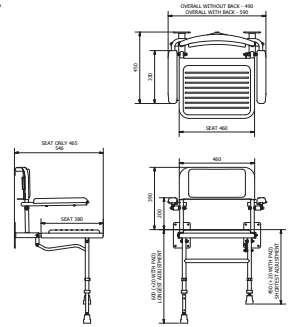

Available colours:

Wall mounted shower seat (with optional padding)

Features:

- Non-corrosive aluminium & stainless steel frame
- Height adjustable; E-clip for 25mm increments and thread for fine adjustment
- Push on plastic moulded seat
- Padded fold down arm rests & removable closed cell polyurethane construction pads for maximum hygiene & comfort (optional)