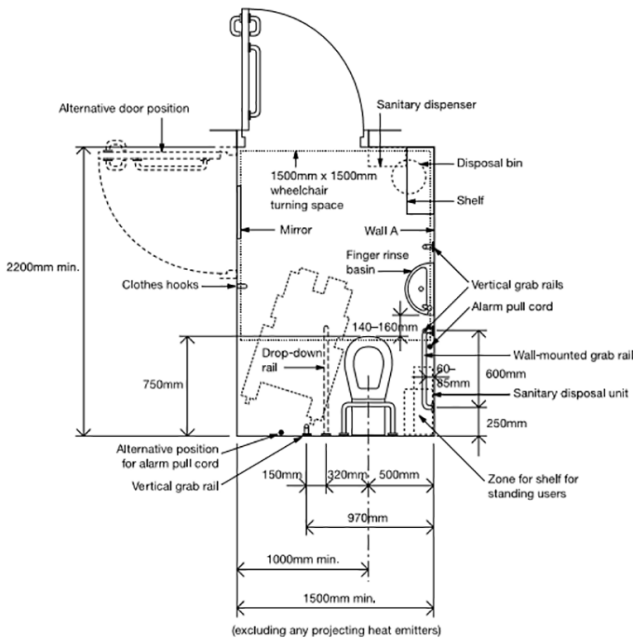

Key Points:

- Heights and layout of fixtures and fittings
- Doc M approved fixings & accessories
- Wheelchair accessibility & turning circles (if appropriate)
- Door positioning
- The correct layout for specified use.