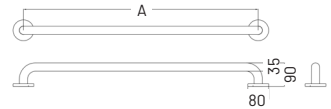

Available colours:

Round flange, stainless steel grab rail - 35mm diameter - concealed fixings

Features:

- Non-corrosive grade 304 stainless steel construction
- Concealed fixings
- Doc M compliant

Product codes: