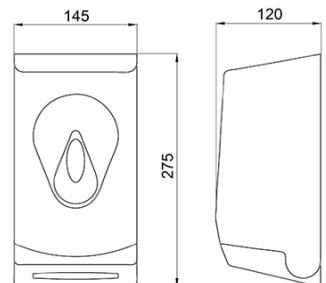

Product codes:

Toilet tissue dispenser, plastic, white

140401/WH