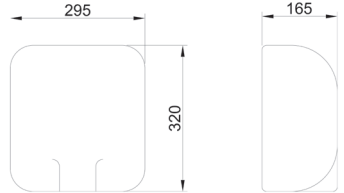

Contemporary warm air dryer

Features:

- Robust stainless steel construction
- 550W super efficient motor
- Blue LED down-lighter

Product codes:

Rapid contemporary warm air dryer, polished	342000/SP
Rapid contemporary warm air dryer, satin	342000/SS

Available colours:

Contemporary sliding shower head bracket

Features:

- Large lever for easy operation for users with limited dexterity
- Doc M compliant

Product codes:

Contemporary sliding shower head bracket, for 32mm rail, chrome polished	250402/CP
Contemporary sliding shower head bracket, for 35mm rail, chrome polished	250403/CP

Available colours:

Sliding shower head bracket

Features:

- Large button for easy operation for users with limited dexterity
- Suitable for use with 32mm diameter rails
- Doc M compliant

Product codes:

Sliding shower head bracket, for 32mm rail, chrome polished	250401/CP

Available colours: