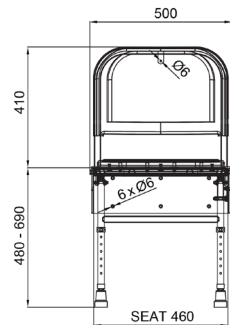

Features:

- Extended 650mm projection to enable easy side transfer
- Closed cell polyurethane pads for maximum hygiene and comfort
- Height adjustable
- Doc M compliant

Product codes:

Doc M shower seat, legs, padded, stainless polished frame, black	SB-085/BL
--	-----------