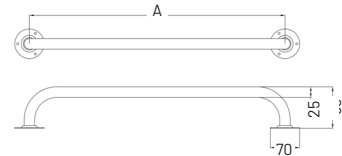

Product codes:

Round flange grab rail, steel, exposed fixings, 25mm diameter, 305mm, white	GR-12/25/WH
Round flange grab rail, steel, exposed fixings, 25mm diameter, 455mm, white	GR-18/25/WH
Round flange grab rail, steel, exposed fixings, 25mm diameter, 610mm, white	GR-24/25/WH

Available colours: