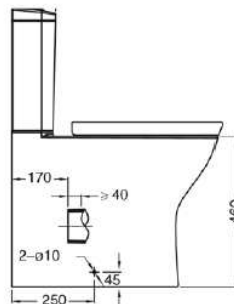

Product codes:

Square designer close coupled, comfort height ware set, seat, lid, white

329000/WH

Available colours:

Round designer close coupled comfort height WC set

Features:

- 460mm 'comfort height' pan
- 620mm projection
- Includes soft-close toilet seat with lid
- Includes cistern fittings and push button flush