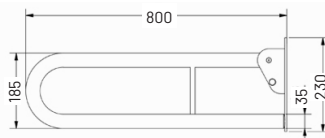

Product codes:

Friction hinged rail, stainless steel, exposed fixing, 800mm, dark blue	105S/DB
Friction hinged rail, stainless steel, exposed fixing, 800mm, dark grey	105S/DG
Friction hinged rail, stainless steel, exposed fixing, 800mm, grey	105S/GY
Friction hinged rail, stainless steel, exposed fixing, 800mm, white	105S/WH
Friction hinged rail, stainless steel, exposed fixing, 800mm, polished	105S/SP
Friction hinged rail, stainless steel, exposed fixing, 800mm, satin	105S/SS
Friction hinged rail, stainless steel, concealed fixing, 800mm, dark blue	105SC/DB
Friction hinged rail, stainless steel, concealed fixing, 800mm, dark grey	105SC/DG
Friction hinged rail, stainless steel, concealed fixing, 800mm, grey	105SC/GY
Friction hinged rail, stainless steel, concealed fixing, 800mm, white	105SC/WH
Friction hinged rail, stainless steel, concealed fixing, 800mm, polished	105SC/SP
Friction hinged rail, stainless steel, concealed fixing, 800mm, satin	105SC/SS