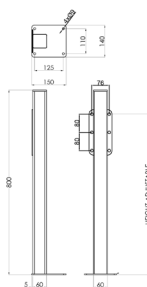

Product codes:

Floor mounting post and adaptation kit for 211xxx hinged rail range, polished	211001/SP
Floor mounting post and adaptation kit for 211xxx hinged rail range, satin	211001/SS

Available colours:

*Available in more colours - ask for more details