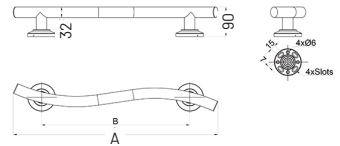

Available colours:

Contemporary curved stainless steel grab rail

Features:

- Stylish 'curved' design with nylon flange and two part flange cover
- High quality polished stainless steel construction

Product codes: