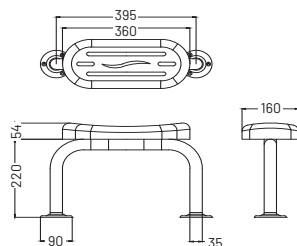

Product codes:

Grab rail, stainless steel, concealed fixings, 450mm, gold	312045/GO
Grab rail, stainless steel, concealed fixings, 600mm, gold	312060/GO

Available colours:

Back Rest Rails

NYMA® PRO

Steel back rest rail and pad