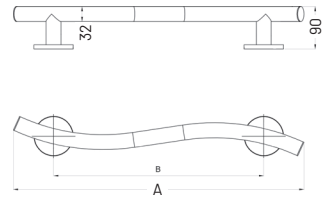

Available colours:

Luxury curved stainless steel grab rail

Features:

- High quality polished stainless steel construction
- Concealed fixings

Product codes:

Luxury grab rail, curved, stainless steel, concealed fixings, 355mm, polished	311635/SP
Luxury grab rail, curved, stainless steel, concealed fixings, 480mm, polished	311648/SP
Luxury grab rail, curved, stainless steel, concealed fixings, 620mm, polished	311662/SP