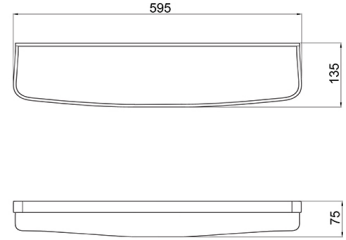

Product codes:

Anti-bacterial duraplast colostomy bag shelf, 595mm, white

140201/WH