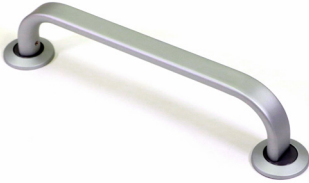

Grab Rails

NYMA® STYLE

Contemporary brushed D-profile grab rail

Features:

- Minimal contemporary design
- Unique easy-grip profile
- Brushed aluminium finish
- Rust resistant aluminium construction
- Concealed fixings
- Doc M compliant