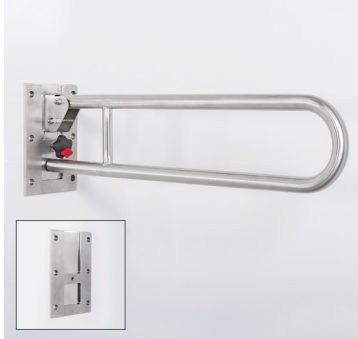

Available colours:

Anti Ligature Rails

NYMA® PRO

Anti ligature stainless steel grab rail

Features:

- Ligature free design
- Non-corrosive stainless steel construction

Product codes:

Anti ligature grab rail, stainless steel, exposed fixings, 600mm, dark blue	240060/DB
Anti ligature grab rail, stainless steel, exposed fixings, 600mm, dark grey	240060/DG
Anti ligature grab rail, stainless steel, exposed fixings, 600mm, grey	240060/GY
Anti ligature grab rail, stainless steel, exposed fixings, 600mm, white	240060/WH
Anti ligature grab rail, stainless steel, exposed fixings, 600mm, satin	240060/SS

Available colours:

*Please check lead times when ordering

Removable stainless steel hinged support rail

Features:

- Hinged rail can be removed when required
- Includes lift and lock stainless steel hinged rail and fittings