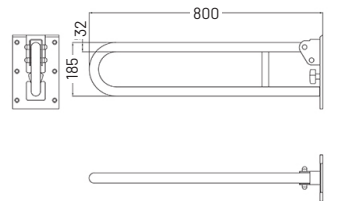

Product codes:

Removable hinged rail, stainless steel, 32mm diameter, 800mm, dark blue	240380/DB
Removable hinged rail, stainless steel, 32mm diameter, 800mm, dark grey	240380/DG
Removable hinged rail, stainless steel, 32mm diameter, 800mm, grey	240380/GY
Removable hinged rail, stainless steel, 32mm diameter, 800mm, white	240380/WH
Removable hinged rail, stainless steel, 32mm diameter, 800mm, polished	240380/SP
Removable hinged rail, stainless steel, 32mm diameter, 800mm, satin	240380/SS