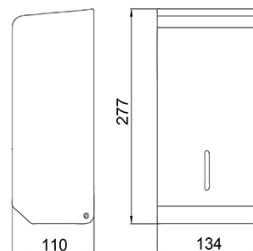

Product codes:

Toilet tissue dispenser, stainless steel, polished

260203/SP

Toilet tissue dispenser, stainless steel, satin

260203/SS

Available colours: