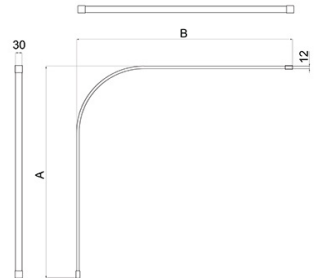

Product codes:

Shower curtain track, L-shaped, 1000x1000mm, white	130301/WH
Shower curtain track, L-shaped, 1200x1200mm, white	130302/WH
Shower curtain track, L-shaped, 1500x1200mm, white	130303/WH

Available colours:

Shower curtain rail

Features:

- Tubular stainless steel construction
- Supplied with ceiling stay
- Concealed wall fixings
- Requires 2 curtains per rail

Product codes:

Shower curtain rail, stainless steel, L-shaped, 1200x1200mm, polished	250502/SP
Shower curtain rail, stainless steel, L-shaped, 1200x1200mm, satin	250502/SS
Shower curtain rail, stainless steel, L-shaped, 1200x1200mm, white	250502/WH