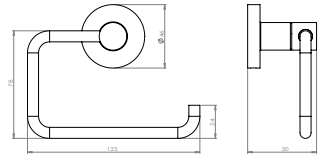

Product codes:

Hinged toilet roll holder, chrome polished

343004/CP