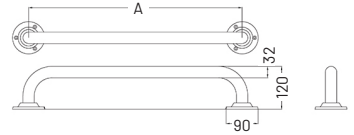

Product codes:

Anti ligature grab rail, stainless steel, exposed fixings, 600mm, dark blue	240060/DB
Anti ligature grab rail, stainless steel, exposed fixings, 600mm, dark grey	240060/DG
Anti ligature grab rail, stainless steel, exposed fixings, 600mm, grey	240060/GY
Anti ligature grab rail, stainless steel, exposed fixings, 600mm, white	240060/WH
Anti ligature grab rail, stainless steel, exposed fixings, 600mm, satin	240060/SS