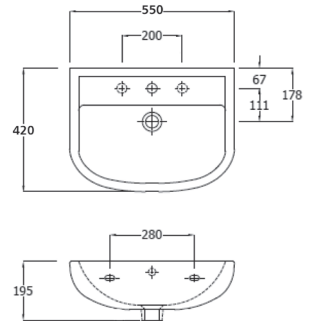

BASI1TH
BWBASIN

Available colours:

550mm basin & pedestals

Features:

- Centre tap hole or two tap hole options
- 550mm wide

Pedestals

- Suitable for use with the 550mm basin
- Full & half height options
- Half height option is Doc M compliant