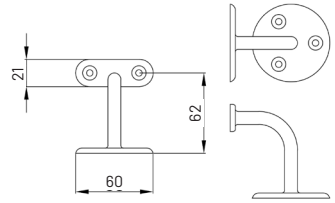

Available colours:

Hand rail bracket

Features:

- Robust steel construction
- Designed to carry timber hand railing
- Stamped and welded for extra strength
- Fixings not included

Product codes:

Hand rail bracket, 62mm, white	111703/WH
Hand rail bracket, 62mm, zinc	111703/ZI