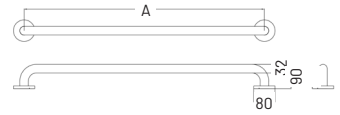

Available colours:

Grab Rails

NYMA® PRO

Round flange, stainless steel grab rail - 32mm diameter - concealed fixings

Features:

- Non-corrosive grade 304 stainless steel construction
- Concealed fixings
- Doc M compliant