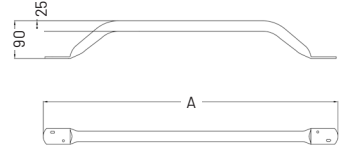

Grab Rails

NYMA® PRO

Flat ended grab rails

Features:

- Narrow flange designed for areas with limited wall space
- Robust steel construction
- Durable epoxy polyester coated finish

Product codes:

Flat end steel grab rail, overall length 305mm, white	FESB-12/WH
Flat end steel grab rail, overall length 455mm, white	FESB-18/WH
Flat end steel grab rail, overall length 610mm, white	FESB-24/WH
Flat end steel grab rail, overall length 710mm, white	FESB-28/WH
Flat end steel grab rail, overall length 915mm, white	FESB-36/WH
Flat end steel grab rail, off-set, overall length 455mm, white	FESB-18/0/WH
Flat end steel grab rail, off-set, overall length 610mm, white	FESB-24/0/WH
Flat end steel grab rail, off-set, overall length 710mm, white	FESB-28/0/WH

Available colours:

Round flange, steel grab rails

Features:

- Robust steel construction
- Durable epoxy polyester coated finish

Product codes:

Round flange grab rail, steel, exposed fixings, 25mm diameter, 305mm, white	GR-12/25/WH
Round flange grab rail, steel, exposed fixings, 25mm diameter, 455mm, white	GR-18/25/WH
Round flange grab rail, steel, exposed fixings, 25mm diameter, 610mm, white	GR-24/25/WH

Available colours: