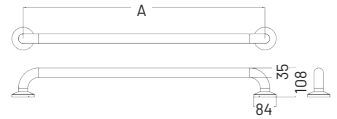

Available colours:

Grab Rails

NYMA® CARE

Nylon flanged grab rails with concealed fixings

Features:

- Non-corrosive aluminium/stainless steel construction
- No electrical earthing required
- Durable stainless steel flange covers to conceal wall fixings