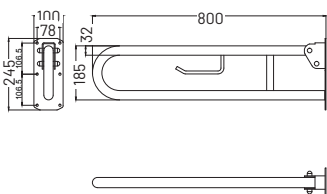

Available colours:

Stainless steel lift & lock hinged support rail with toilet roll holder

Features:

- Lift and lock folding mechanism
- Integral toilet roll holder
- Non-corrosive stainless steel construction
- Doc M compliant