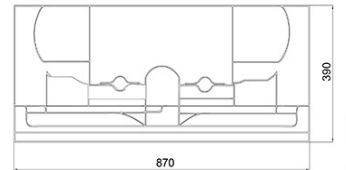

Product codes:

Premium baby changing unit, horizontal, white

141601/WH

Premium baby changing unit, vertical, white

141602/WH