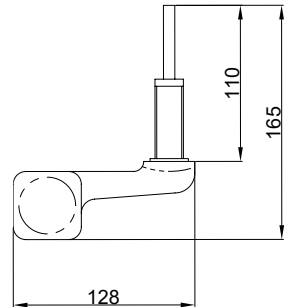

Product codes:

Spatula lever, chrome polished	BPLLEV