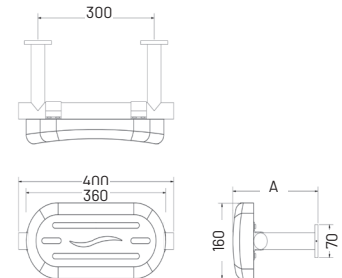

Available colours:

Luxury back rest rail and pad

Features:

- Luxury non-corrosive stainless steel with concealed fixings
- Durable wipe clean polyurethane pad
- Saddle clips for fixing pad to Rail
- Doc M compliant