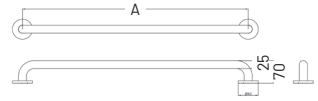

Available colours:

Grab Rails

NYMA® STYLE

Stainless steel grab rail - 25mm - concealed fixings

Features:

- Non-corrosive grade 304 stainless steel construction
- Concealed fixings
- Minimal 25mm diameter tube