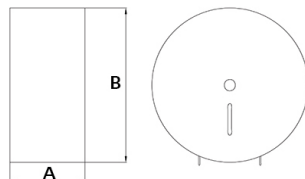

Product codes:

Toilet roll dispenser, stainless steel, 125x320mm, polished

260202/SP

Toilet roll dispenser, stainless steel, 125x320mm, satin

260202/SS

Available colours*: