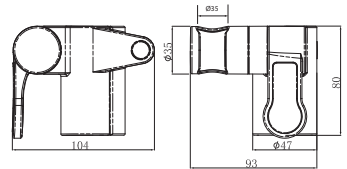

Product codes:

Contemporary sliding shower head bracket, for 32mm rail, chrome polished	250402/CP
Contemporary sliding shower head bracket, for 35mm rail, chrome polished	250403/CP

Available colours:

Sliding shower head bracket