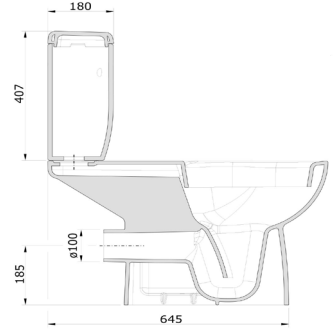

Available colours:

Close coupled Doc M ware set

Features:

- Close coupled pan & cistern assembly
- Cistern fittings & lever
- Toilet seat with stainless steel hinge

Product codes:

Close coupled Doc M ware set, pan & cistern assembly, ring only seat, dark blue	WARESET/DB
Close coupled Doc M ware set, pan & cistern assembly, ring only seat, dark grey	WARESET/DG
Close coupled Doc M ware set, pan & cistern assembly, ring only seat, grey	WARESET/GY
Close coupled Doc M ware set, pan & cistern assembly, ring only seat, white	WARESET/WH
Close coupled Doc M ware set, pan & cistern assembly, seat with lid, white	WARESET/AV/WH