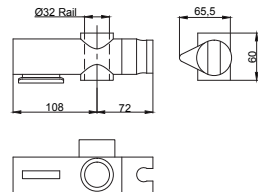

Features:

- Large button for easy operation for users with limited dexterity
- Suitable for use with 32mm diameter rails
- Doc M compliant

Product codes:

Sliding shower head bracket, for 32mm rail, chrome polished	250401/CP
---	-----------