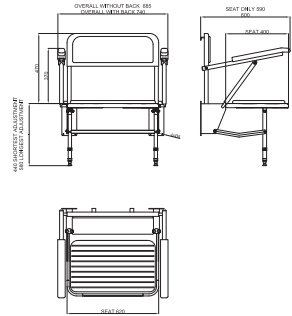

Product codes:

Wall mounted horseshoe shower seat, back, arms, legs, padded, grey	SB-082/GY
--	-----------

Available colours:

Extra wide wall mounted shower seat

Features:

- Extra-wide seat for bariatric users
- Non-corrosive stainless steel frame
- Closed cell polyurethane construction pads for maximum hygiene and comfort
- Height adjustable
- Padded fold down arm and back rest (optional)
- Max rated load: 330kg