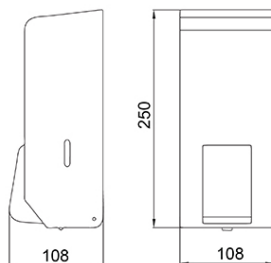

Stainless steel paper towel dispenser

Features:

- Robust stainless steel construction
- Locking mechanism
- Visual indicator to show paper level

Product codes:

Paper towel dispenser, stainless steel, polished

260508/SP

Paper towel dispenser, stainless steel, satin

260508/SS

Available colours:

Stainless steel soap dispenser

Features:

- Robust stainless steel construction
- Locking mechanism
- Visual indicator to show soap level

Product codes:

Soap dispenser, stainless steel, polished

260401/SP

Soap dispenser, stainless steel, satin

260401/SS

Available colours:

Stainless steel toilet tissue dispenser

Features:

- Robust stainless steel construction
- Locking mechanism
- Visual indicator to show paper level

Product codes:

Toilet tissue dispenser, stainless steel, polished

260203/SP

Toilet tissue dispenser, stainless steel, satin

260203/SS

Available colours: