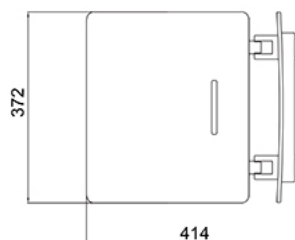

Available colours:

Removable contemporary slimline wall mounted shower seat

Features:

- Removable for ease of storage
- Drainage hole for user comfort
- Choice of black or white
- Lift and lock hinge mechanism