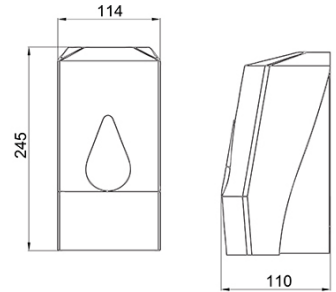

Product codes:

Soap dispenser, plastic, white

140601/WH