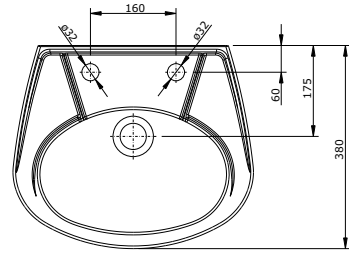

450mm basin

Features:

- 450mm wide
- Centre tap hole or two tap hole options
- No overflow
- Doc M compliant (two tap hole option only)

Product codes:

450mm basin, central tap hole, white
450mm basin, two tap holes, white

BASI1TH
BWBASIN

Available colours:

550mm basin & pedestals

Features:

- Centre tap hole or two tap hole options
- 550mm wide

Pedestals

- Suitable for use with the 550mm basin
- Full & half height options
- Half height option is Doc M compliant

Basin product codes:

Project 550mm centre tap hole basin, white
Project 550mm two tap hole basin, white

PROJ55BAS1TH
PROJ55BAS12TH

Available colours:

Pedestal product codes:

Project full pedestal for 550mm basin, white
Project semi pedestal for 550mm basin, white

PROJPEDL
PROJPEDS