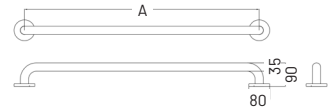

Grab Rails

NYMA® PRO

Round flange, steel grab rail - 35mm diameter - exposed fixings

Features:

- Robust steel construction
- Durable epoxy polyester coated finish
- Doc M compliant

Product codes:

Round flange grab rail, steel, exposed fixings, 35mm diameter, 305mm, white	GR-12/35/WH
Round flange grab rail, steel, exposed fixings, 35mm diameter, 455mm, dark blue	GR-18/35/DB
Round flange grab rail, steel, exposed fixings, 35mm diameter, 455mm, dark grey	GR-18/35/DG
Round flange grab rail, steel, exposed fixings, 35mm diameter, 455mm, grey	GR-18/35/GY
Round flange grab rail, steel, exposed fixings, 35mm diameter, 455mm, white	GR-18/35/WH
Round flange grab rail, steel, exposed fixings, 35mm diameter, 610mm, dark blue	GR-24/35/DB
Round flange grab rail, steel, exposed fixings, 35mm diameter, 610mm, dark grey	GR-24/35/DG
Round flange grab rail, steel, exposed fixings, 35mm diameter, 610mm, grey	GR-24/35/GY
Round flange grab rail, steel, exposed fixings, 35mm diameter, 610mm, white	GR-24/35/WH

Available colours:

Round flange, steel grab rail - 35mm diameter - concealed fixings

Features:

- Robust steel construction
- Durable epoxy polyester coated finish
- Concealed fixings
- Doc M compliant

Product codes: