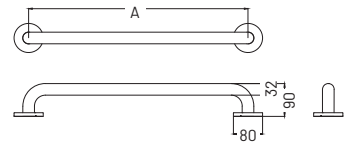

Features:

- Highly polished gold effect stainless steel finish
- Concealed fixings
- Non-corrosive 304 grade stainless steel construction
- Doc M compliant