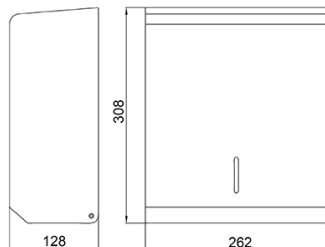

Stainless steel paper towel dispenser

Features:

- Robust stainless steel construction
- Locking mechanism
- Visual indicator to show paper level

Product codes:

Paper towel dispenser, stainless steel, polished

260508/SP

Paper towel dispenser, stainless steel, satin

260508/SS

Available colours:

Stainless steel soap dispenser

Features:

- Robust stainless steel construction
- Locking mechanism
- Visual indicator to show soap level

Product codes:

Soap dispenser, stainless steel, polished

260401/SP

Soap dispenser, stainless steel, satin

260401/SS

Available colours:

Stainless steel toilet tissue dispenser

Features:

- Robust stainless steel construction
- Locking mechanism
- Visual indicator to show paper level

Product codes:

Toilet tissue dispenser, stainless steel, polished

260203/SP

Toilet tissue dispenser, stainless steel, satin

260203/SS

Available colours: