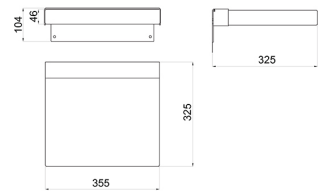

Product codes:

Contemporary compact square shower seat, padded, black	330002/BL
Contemporary compact square shower seat, padded, white	330002/WH

Available colours:

BL

WH