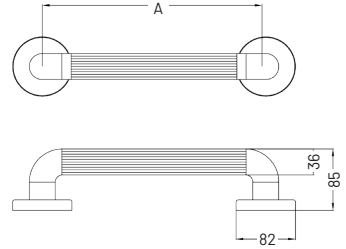

Available colours:

Grab Rails

NYMA® PRO

Plastic fluted grab rails - 36mm diameter

Features:

- Made from high quality ABS plastic
- UV stabilised to prevent discolouration
- No electrical earthing required
- Captive clip on flange cover to conceal fixings
- Fluted for extra grip in wet environments
- Suitable for both interior and exterior use