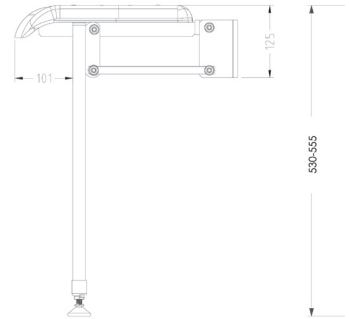

Product codes:

Wall mounted compact hinged shower seat, legs, padded, white	214/WH

Available colours: