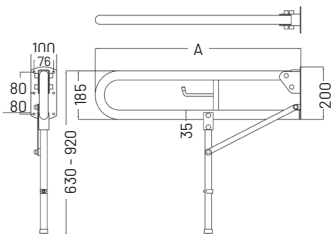

Product codes:

Trombone lift and lock hinged support rail, steel, 550mm, white	112055/WH
Trombone lift and lock hinged support rail, steel, 800mm, dark blue	DDGR-B/DB
Trombone lift and lock hinged support rail, steel, 800mm, dark grey	DDGR-B/DG
Trombone lift and lock hinged support rail, steel, 800mm, grey	DDGR-B/GY
Trombone lift and lock hinged support rail, steel, 800mm, white	DDGR-B/WH
Trombone lift and lock hinged support rail, steel, leg, 550mm, white	112155/WH
Trombone lift and lock hinged support rail, steel, leg, 800mm, dark blue	DDGR-BP/DB
Trombone lift and lock hinged support rail, steel, leg, 800mm, dark grey	DDGR-BP/DG
Trombone lift and lock hinged support rail, steel, leg, 800mm, grey	DDGR-BP/GY
Trombone lift and lock hinged support rail, steel, leg, 800mm, white	DDGR-BP/WH
Floor mounting post & adaptation kit, steel, 1000mm, dark blue	112501/DB
Floor mounting post & adaptation kit, steel, 1000mm, white	112501/WH