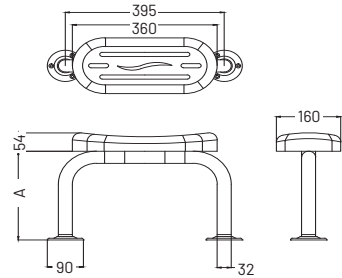

Back Rest Rails

NYMA® CARE

NYMA® STYLE

Stainless steel back rest rail and pad

Features:

- Non-corrosive stainless steel construction
- Durable wipe clean polyurethane pad
- Saddle clips for fixing pad to rail
- Doc M compliant