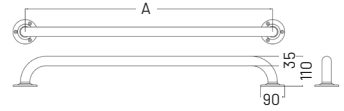

Available colours:

Grab Rails

NYMA® PRO

Round flange, steel grab rail - 35mm diameter - exposed fixings

Features:

- Robust steel construction
- Durable epoxy polyester coated finish
- Doc M compliant

Product codes: