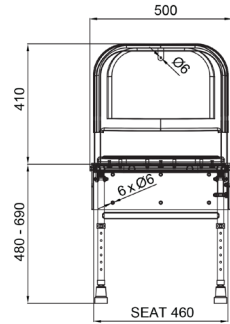

Available colours:

*Unpadded only

*Padded only

*Padded only

Padded Doc M shower seat with legs

Features:

- Extended projection to enable easy side transfer
- Non-corrosive aluminium & stainless steel frame
- Closed cell polyurethane pads for maximum hygiene and comfort
- Height adjustable
- Doc M compliant