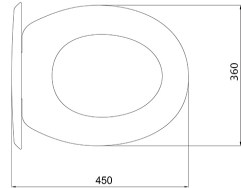

Product codes:

Toilet seat, ring only, stainless steel pillar hinge, dark blue	260005/DB
Toilet seat, ring only, stainless steel pillar hinge, dark grey	260005/DG
Toilet seat, ring only, stainless steel pillar hinge, grey	260005/GY
Toilet seat, ring only, stainless steel pillar hinge, white	260005/WH
Toilet seat with lid, stainless steel pillar hinge, dark blue	260006/DB
Toilet seat with lid, stainless steel pillar hinge, white	260006/WH