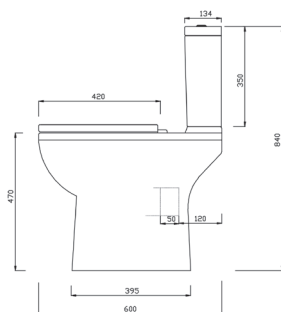

PROJPEDL
PROJPEDS

Comfort Height Sanitaryware

NYMA® STYLE

Square designer close coupled comfort height WC set

Features:

- 470mm 'comfort height' pan
- Compact 600mm projection
- Includes soft-close toilet seat with lid
- WRAS approved cistern fittings included & push button flush