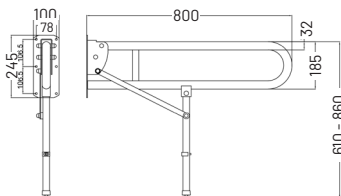

Features:

- Adjustable folding support leg
- Lift and lock folding mechanism
- Non-corrosive stainless steel construction
- Doc M compliant

*Clip-on toilet roll holder also available - ask for more details

Product codes:

Hinged lift and lock support rail, stainless steel, 800mm, dark blue	211880/DB
Hinged lift and lock support rail, stainless steel, 800mm, dark grey	211880/DG
Hinged lift and lock support rail, stainless steel, 800mm, grey	211880/GY
Hinged lift and lock support rail, stainless steel, 800mm, white	211880/WH
Hinged lift and lock support rail, stainless steel, 800mm, polished	211880/SP
Hinged lift and lock support rail, stainless steel, 800mm, satin	211880/SS
Hinged lift and lock support rail, stainless steel, leg, 800mm, dark blue	211980/DB
Hinged lift and lock support rail, stainless steel, leg, 800mm, dark grey	211980/DG
Hinged lift and lock support rail, stainless steel, leg, 800mm, grey	211980/GY
Hinged lift and lock support rail, stainless steel, leg, 800mm, white	211980/WH
Hinged lift and lock support rail, stainless steel, leg, 800mm, polished	211980/SP
Hinged lift and lock support rail, stainless steel, leg, 800mm, satin	211980/SS