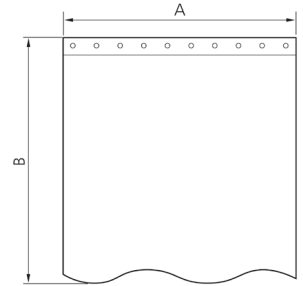

Available colours:

Showering

NYMA® CARE

NYMA® STYLE

Shower curtain

Features:

- Durable polyester material
- Easy to clean
- Range of standard sizes to suit most configurations
- Weighted band

Product codes: