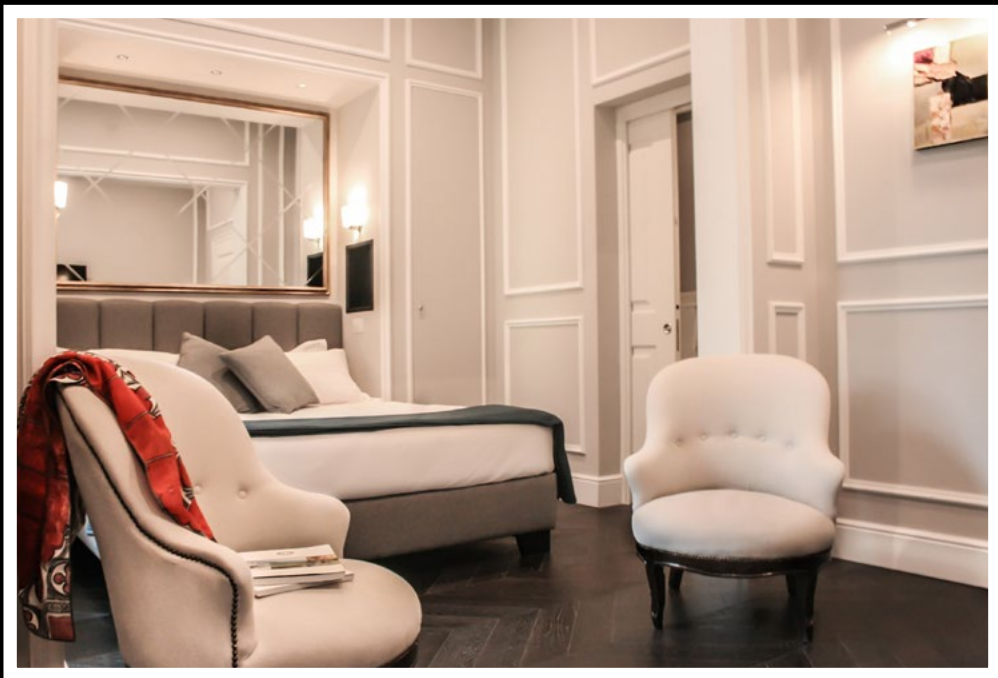

Photographer: LA Light Photography

Île Saint-Louis Project

Paris, France

Design by Damien Langlois-Meurinne

Photographer: Stephan Julliard

Florence Luxury Suite

Florence, Italy

The Lodge at Blue Sky