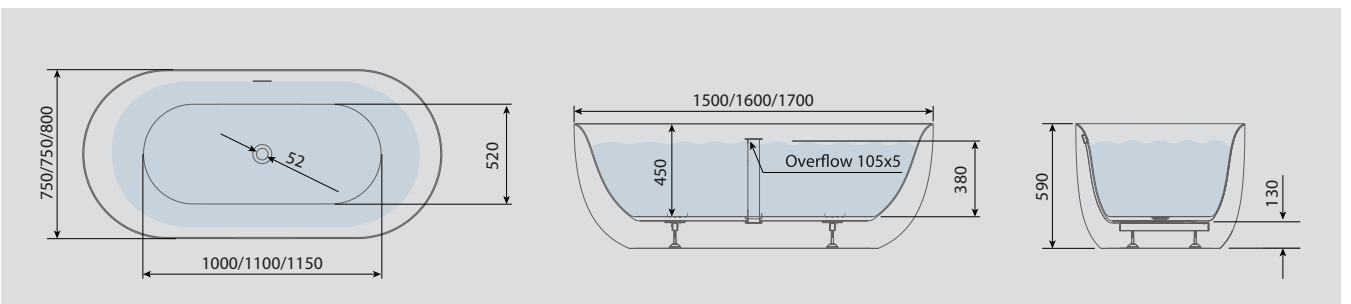

Features:

- Integrated Overflow Channel
- Adjustable Height Levelling Feet
- Space Saving - 1500mm
- Double Ended

Compatible Tap Types:

- Freestanding Bath Shower Mixer
- Freestanding Bath Filler
- Wall Mounted Bath Filler