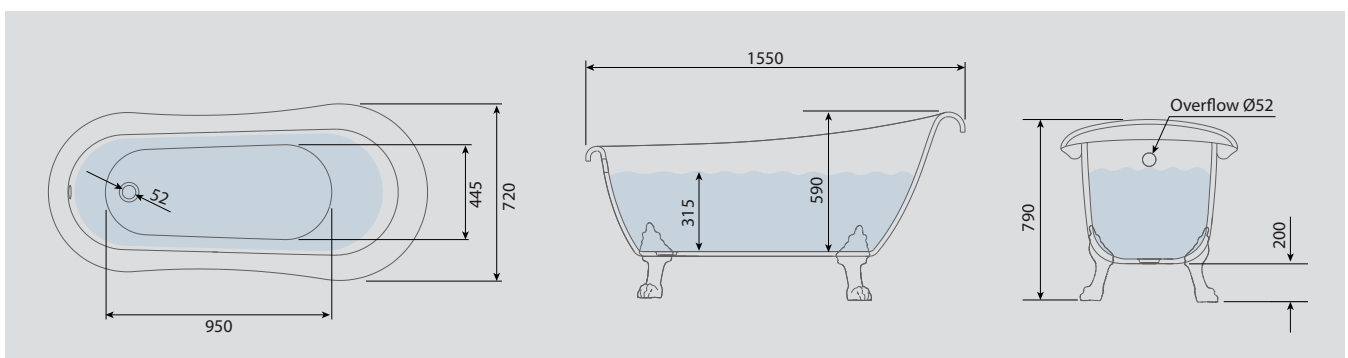

Don't forget to complete your bathtub by choosing your traditional bathtub accessories, see page 146

WIDCOMBE

Corner Shower Bathtub

BAT105	1680 x 750 x 640mm - Left	£900.00
BAT106	1680 x 750 x 640mm - Right	£900.00