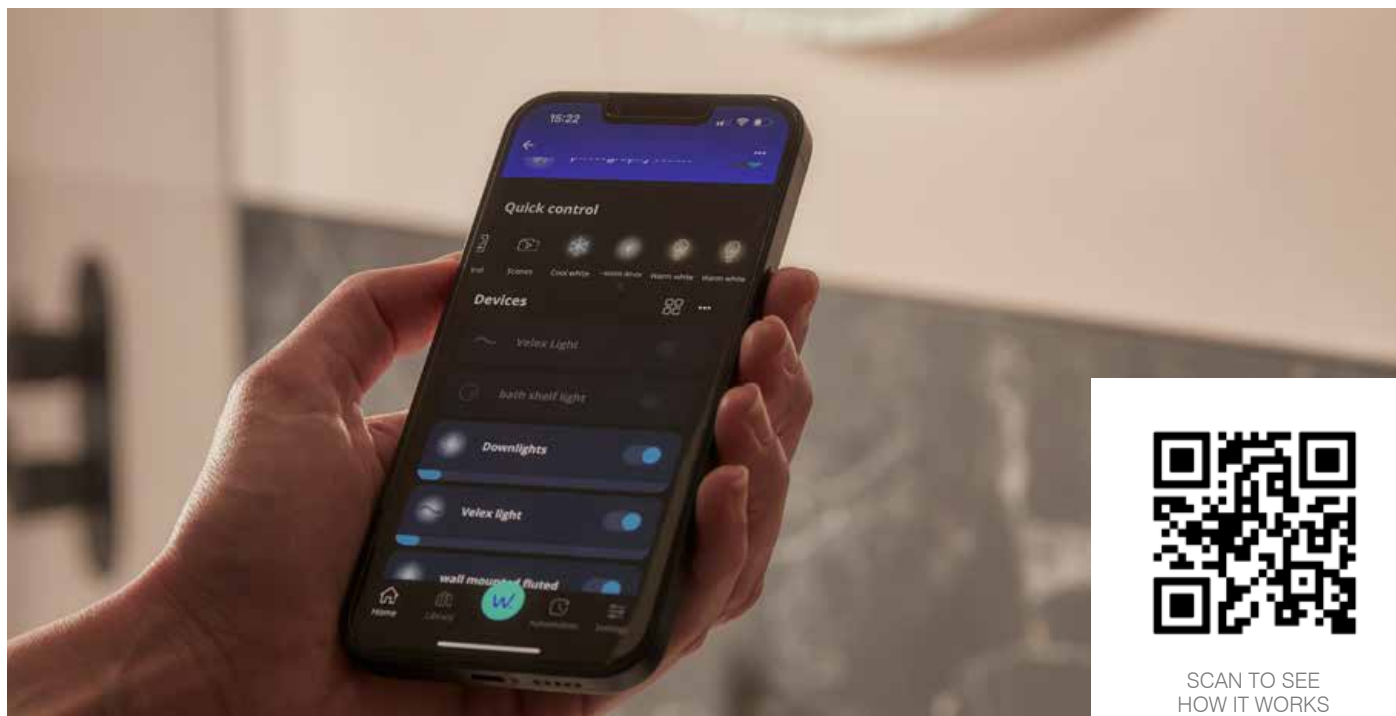

Discover

BEAUTIFULLY LIT BATHROOMS

CONNECTED BY WIZ

Although our lights can be used conventionally they can also be used as smart lights when connected by WiZ making them completely customisable allowing you to set, schedule and adjust your lighting scheme within the WiZ app. Seamlessly integrated with your choice of smart speaker, all of our connected by WiZ products can be voice activated, and further simplified with our convenient smart button.