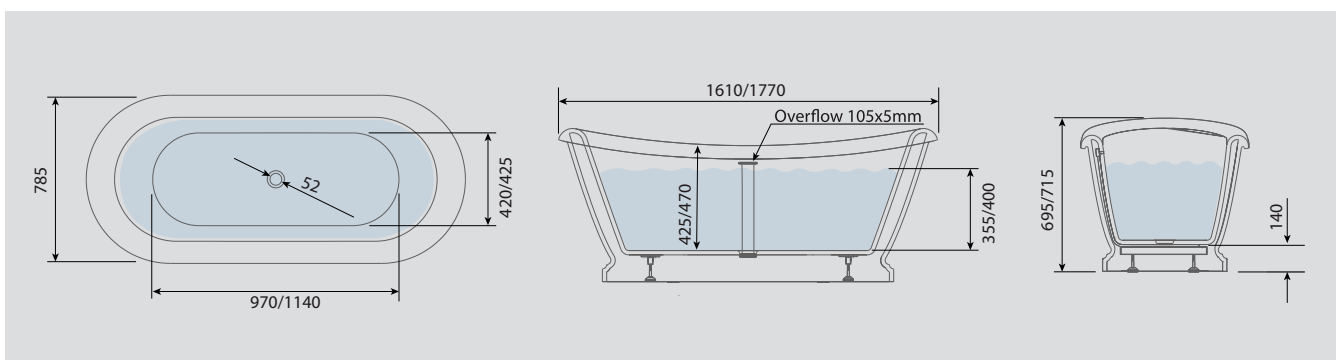

230L - 1700mm

Finish

Gloss White

Features:

- Integrated Overflow Channel
- Adjustable Height Levelling Feet
- Space Saving - 1610mm
- Can Be Painted If Desired
- Double Ended

Compatible Tap Types:

- Freestanding Bath Shower Mixer
- Freestanding Bath Filler
- Wall Mounted Bath Filler