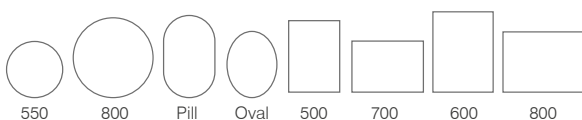

Eminence Mirrors	Code	W x H x Dmm	RRP
ø550	EM55CAL	ø550 x 35	£354.00
ø800	EM80CAL	ø800 x 35	£447.00
Pill	EM80PAL	500 x 800 x 35	£466.00
Oval	EM65OAL	490 x 650 x 35	£397.00
500/700	EM70RAL	500 x 700 x 35	£411.00
600/800	EM80RAL	600 x 800 x 35	£463.00