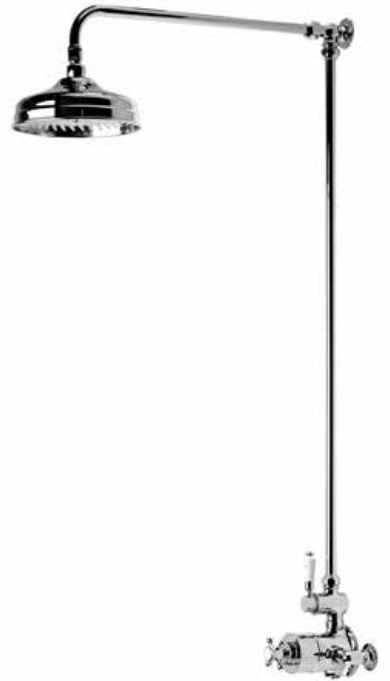

PAIR WITH
HENLEY
TAPS
P198