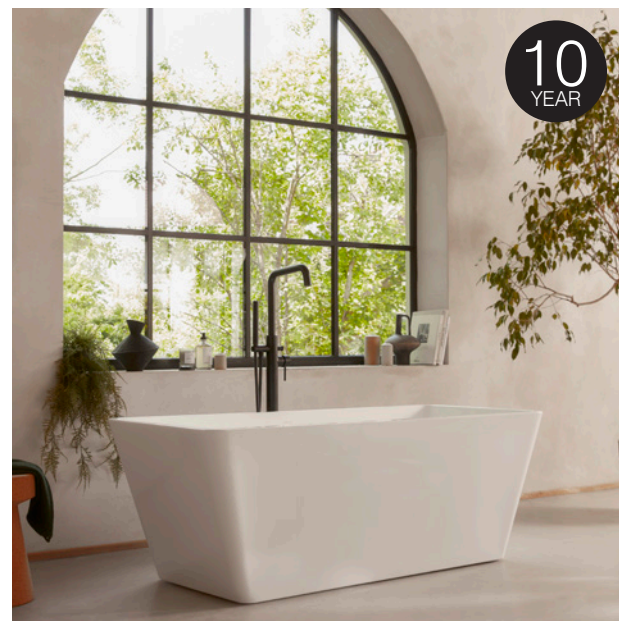

10 YEAR GUARANTEE

We believe good design stands the test of time. Our bathtubs are all guaranteed for ten years, giving you peace of mind now and for the future.