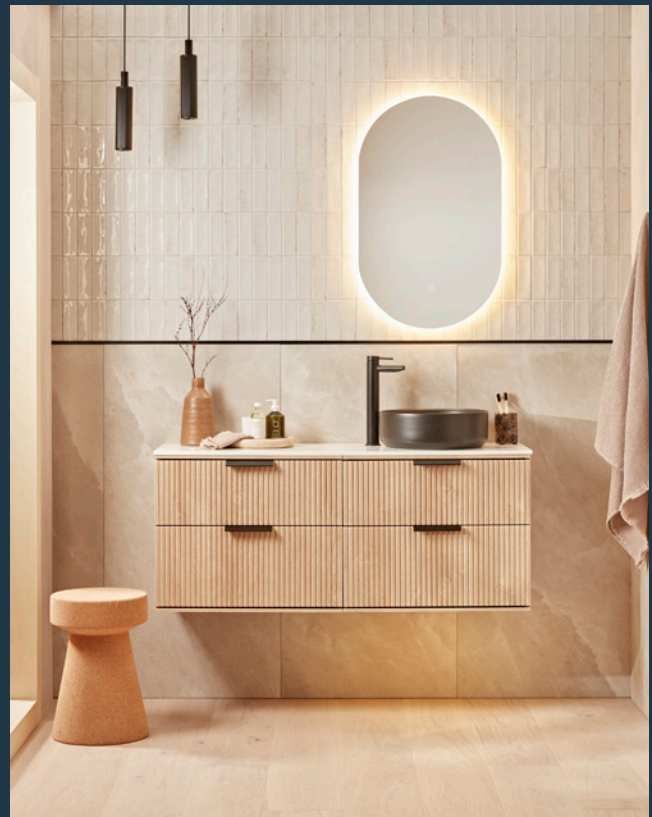

Be Unique

Make Your Mark

Scheme p48 System p68 Esta Cloakrooms p112
System Cloakrooms p114 Washstand p167
Create your own shower system p246