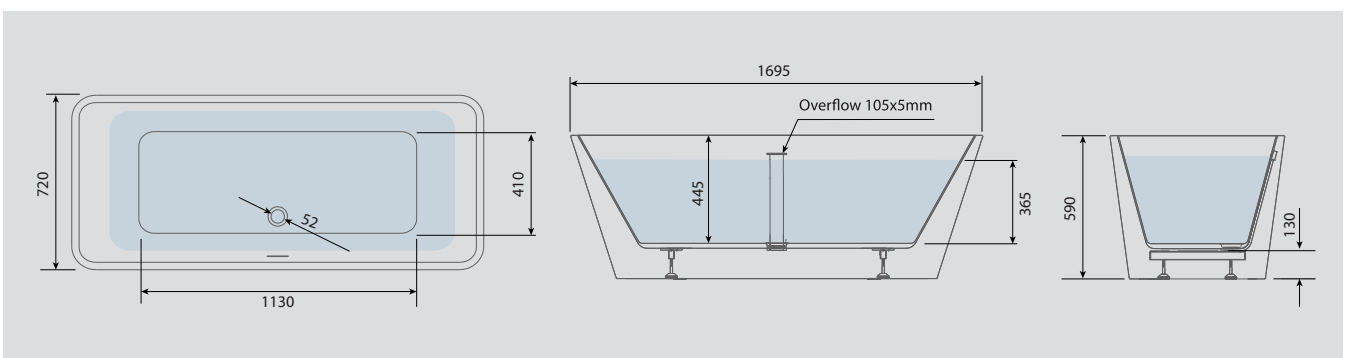

Features:

- Integrated Overflow Channel
- Adjustable Height Levelling Feet

Compatible Tap Types:

- Freestanding Bath Shower Mixer
- Freestanding Bath Filler
- Wall Mounted Bath Filler

Don't forget to complete your bathtub by choosing your click waste, see page 140