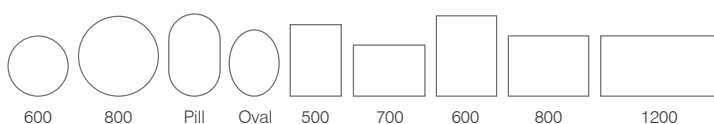

ADJUSTABLE LIGHTING
Cool to warm

Frame Mirrors	W x H x Dmm	Brushed Brass	RRP	Black	White	RRP
ø600	ø600 x 38	FR60RB	£430.00	FR60RG	FR60RW	£407.00
ø800	ø800 x 38	FR80RB	£575.00	FR80RG	FR80RW	£550.00
Pill	500 x 800 x 38	-	-	FR50PG	-	£459.00
Oval	500 x 700 x 38	FR50VB	£462.00	FR50VG	-	£428.00
500/700	500 x 700 x 38	-	-	FR50SG	-	£459.00
600/800	600 x 800 x 38	-	-	FR60SG	FR60SW	£550.00
1200	1200 x 600 x 38	-	-	FR120SG	FR120SW	£730.00