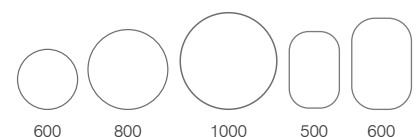

Ritual Mirrors	Code	W x H x Dmm	RRP
Circular 600	RLM60C	600dia x 40	£437.00
Circular 800	RLM80C	800dia x 40	£515.00
Circular 1000	RLM100C	1000dia x 40	£595.00
500/800	RLM050	500 x 800 x 40	£463.00
600/900	RLM060	600 x 900 x 40	£494.00