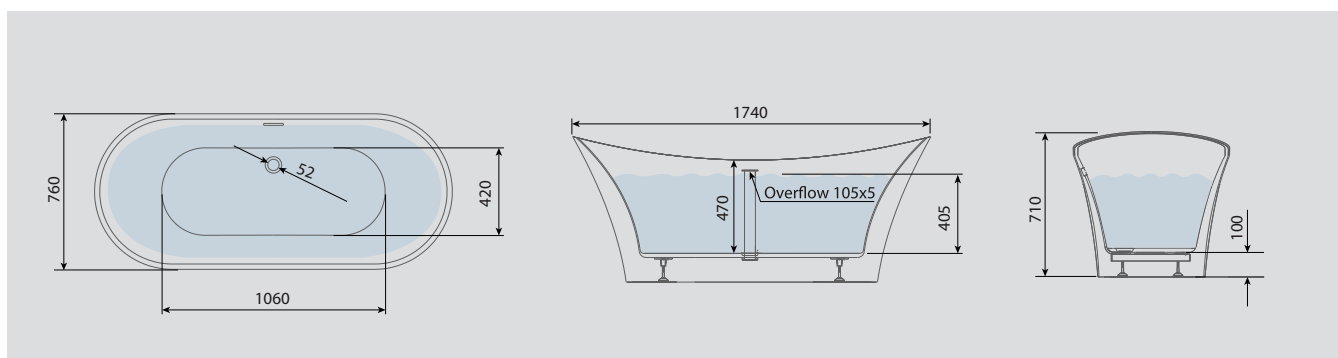

Don't forget to complete your bathtub by choosing your click waste, see page 140