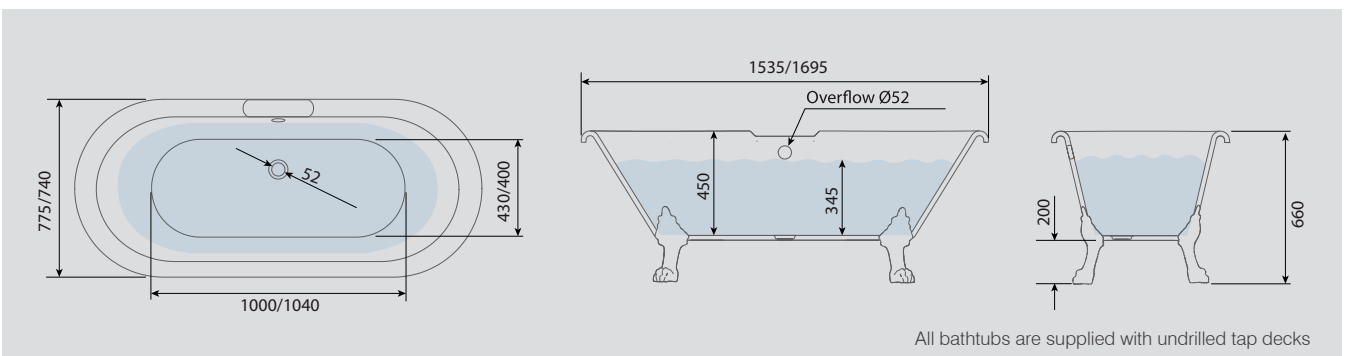

Don't forget to complete your bathtub by choosing your traditional bathtub accessories, see page 146