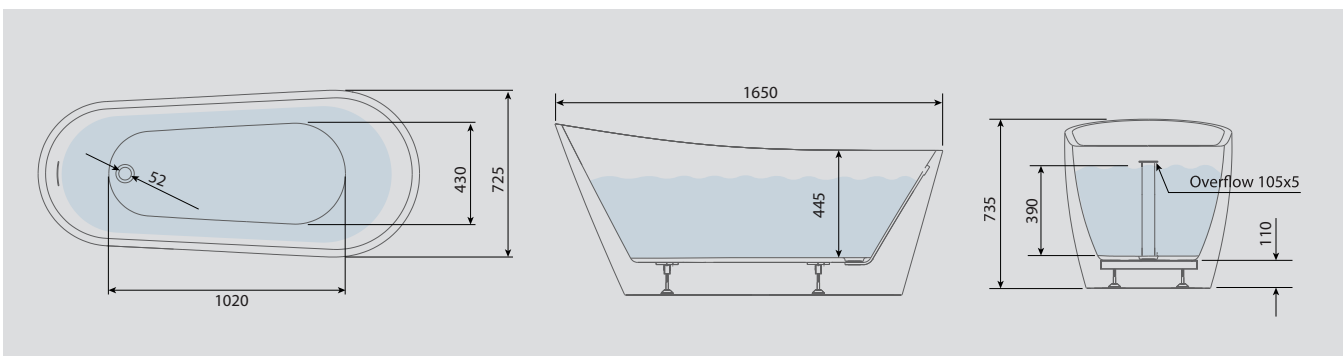

250L

Finish

Gloss White

Features:

- Integrated Overflow Channel
- Adjustable Height Levelling Feet
- Single Ended

Compatible Tap Types:

- Freestanding Bath Shower Mixer
- Freestanding Bath Filler
- Wall Mounted Bath Filler