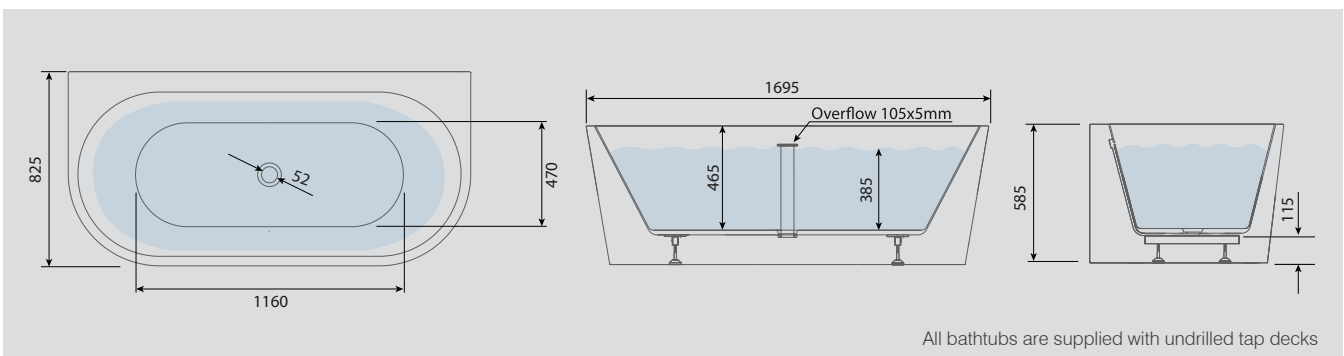

Capacity

270L

Finish

Gloss White

Features:

- Integrated Overflow Channel
- Back To Wall Fitted Style
- Adjustable Height Levelling Feet
- Double Ended

Compatible Tap Types:

- Freestanding Bath Shower Mixer
- Deck Mounted Bath Filler
- Wall Mounted Bath Filler