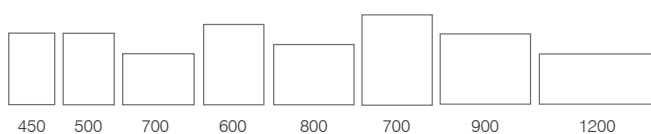

Soft rounded corners & slender profile

SYSTEM

- Infrared switch controlled by contactless hand movements
- Adjustable LED colour temperature & brightness
- Heated demister pad prevents mirror steaming up
- Slim depth design
- IP44 rated

System Mirrors	Code	W x H x Dmm	RRP
450	SYS45AL	450 x 700 x 25	£496.00
500/700	SYS70AL	500 x 700 x 25	£520.00
600/800	SYS80AL	600 x 800 x 25	£555.00
700/900	SYS90AL	700 x 900 x 25	£595.00
1200	SYS120AL	1200 x 600 x 25	£725.00