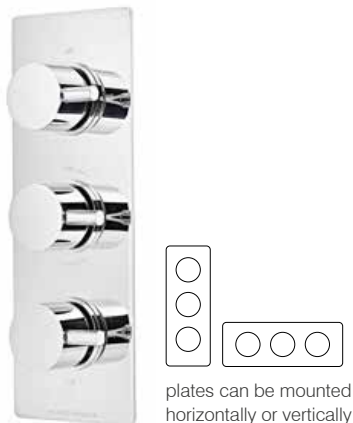

Event round valve

SV1404 Single function **£401.00**

SV1406 Dual function **£438.00**

102(w) x 214mm(h)
Single function minimum pressure 0.1bar
Dual function minimum pressure 0.3bar

Event round valve

SV1409 Triple function **£665.00**

102(w) x 280mm(h)
Minimum pressure 1.0bar

EVENT ROUND VALVE HANDLE