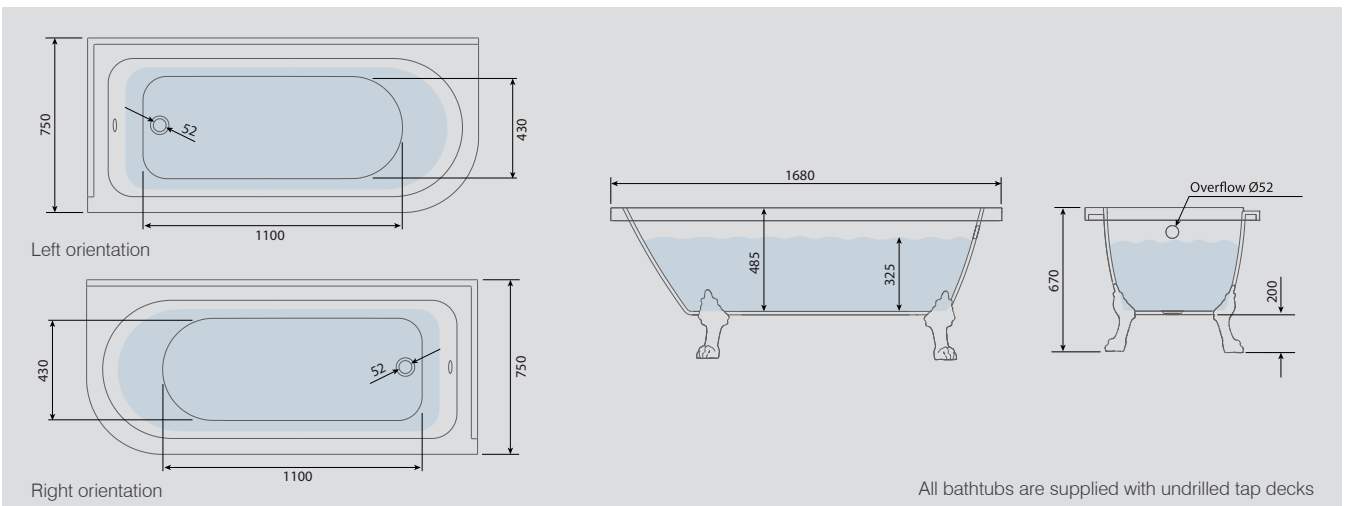

All Roper Rhodes bathtubs are supplied in a white gloss outer surface. If you wish to paint your bath, please use suitable acrylic primers and paint. If in doubt, seek advice from the paint manufacturer.