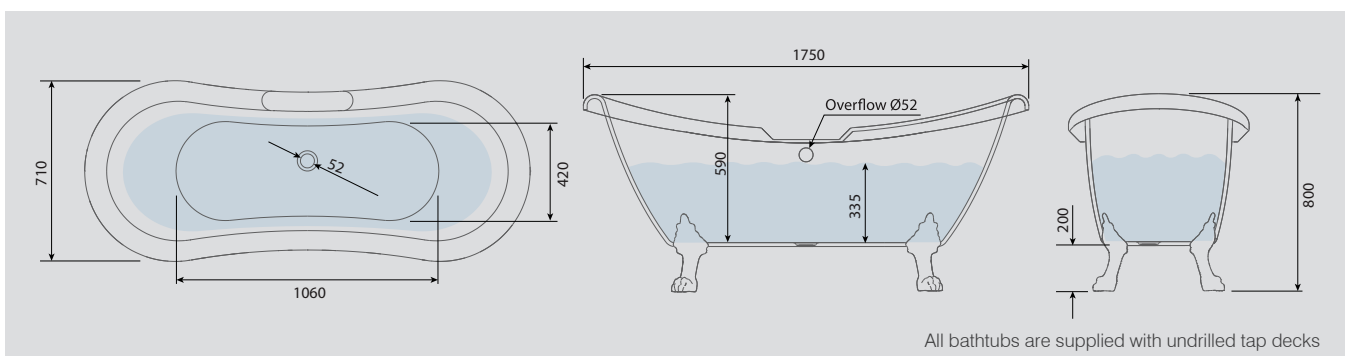

Don't forget to complete your bathtub by choosing your traditional bathtub accessories, see page 146

WIDCOMBE

Double Ended Roll Top Bathtub

BAT101	1535 x 775 x 620mm	£900.00
BAT102	1695 x 740 x 620mm	£900.00