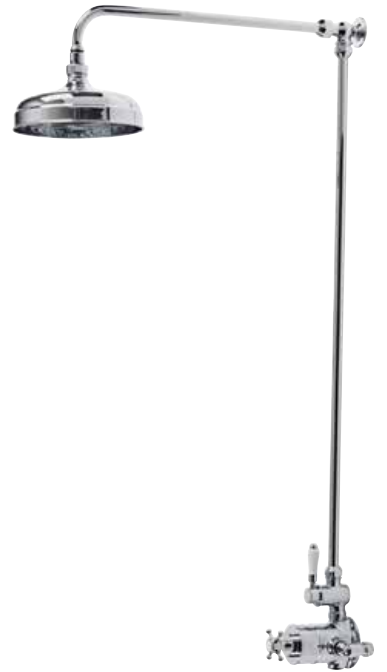

PAIR WITH
CRANBORNE
TAPS
P196

**Cranborne single function
shower system with
overhead shower**

SVSET125 Chrome £900.00

Separate flow and temperature controls
200mm overhead shower
Anti-Scald thermostatic control for
safe showering
Riser rail and shower arm can be cut
to length to suit installation
Includes 15mm compression fixing kit
Min pressure 0.2bar

SURFACE MOUNTED
Shower systems