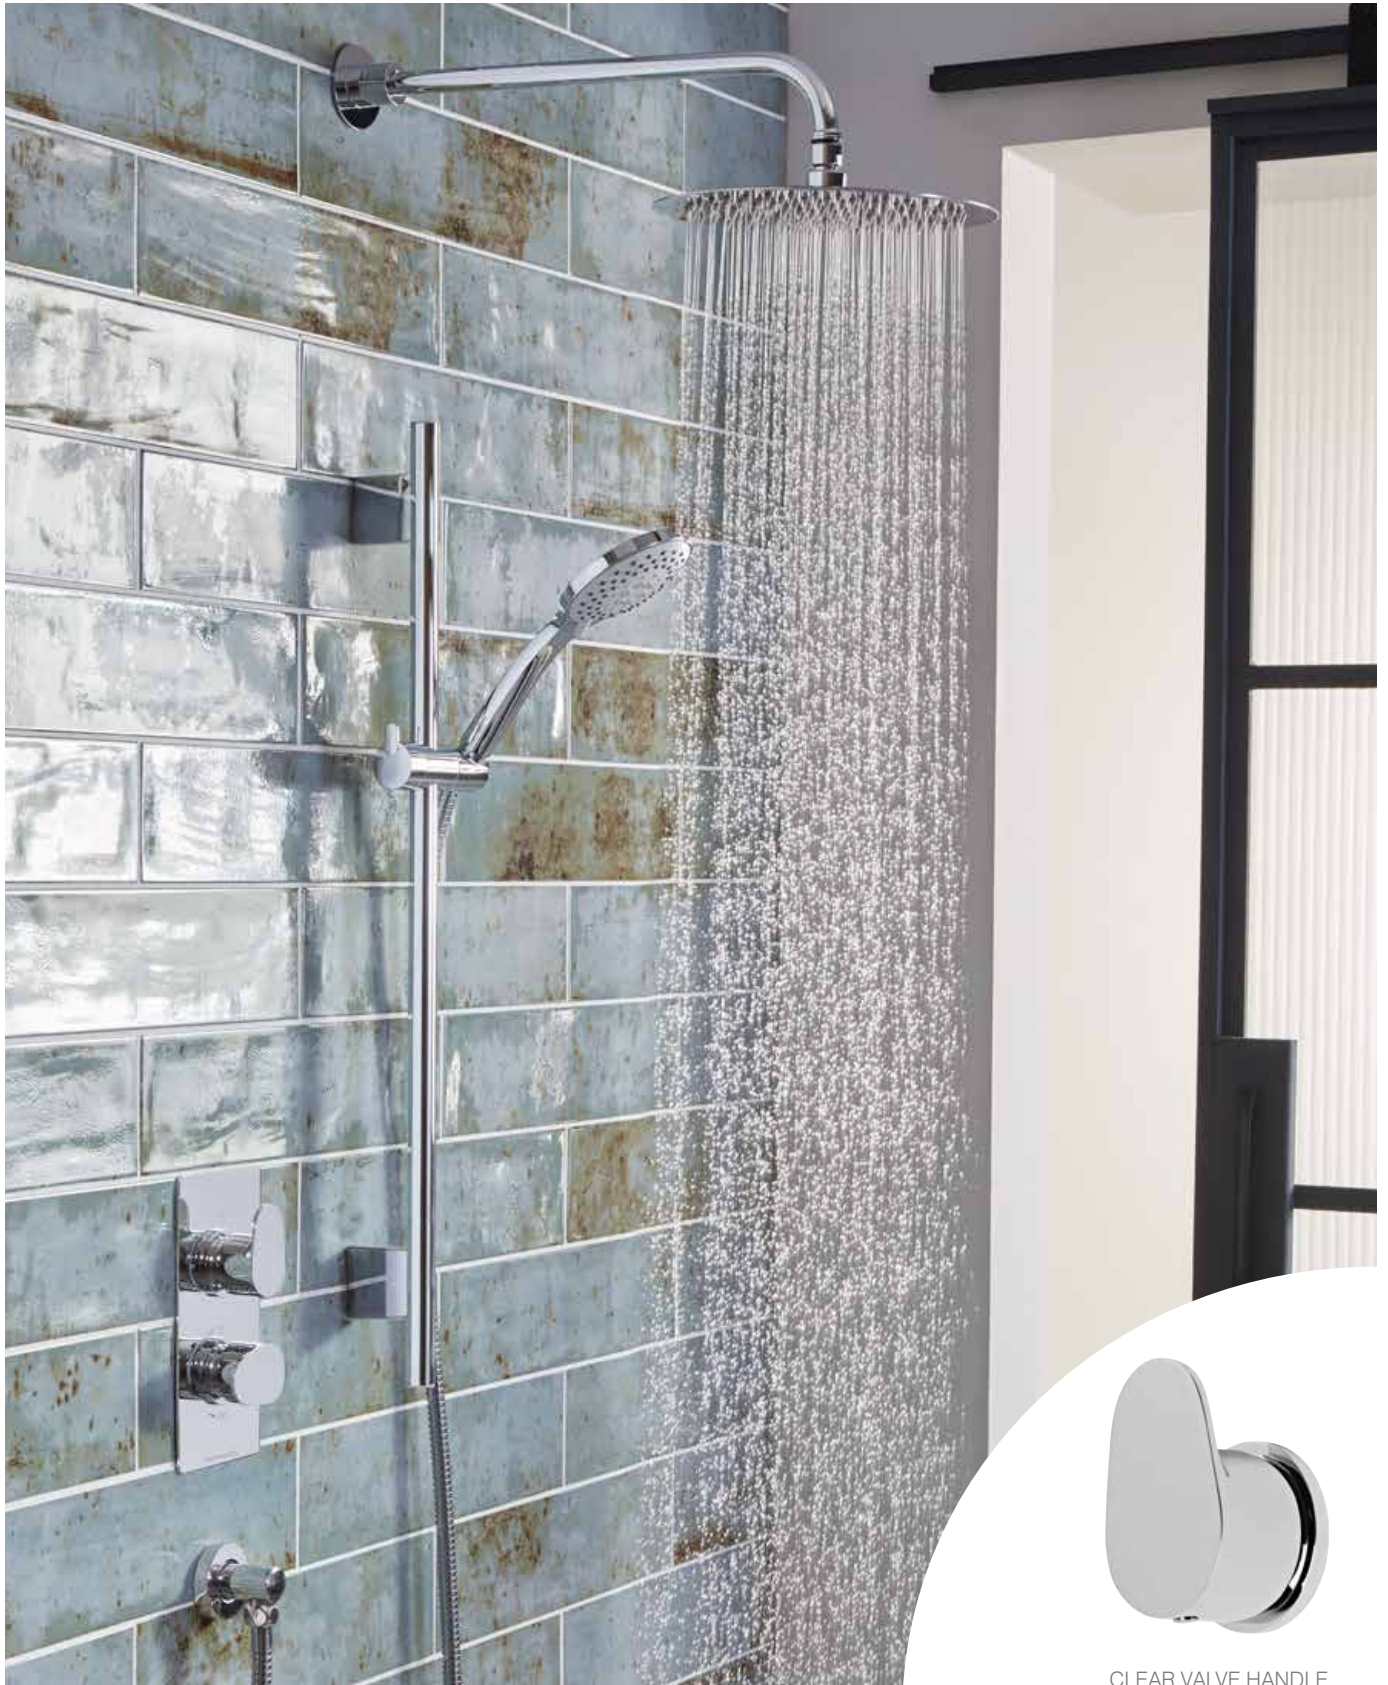

Shower solutions

CLEAR CONCEALED VALVE SHOWERS

ECO¹
Compatible with optional
water & energy saving
flow regulators

AIR-DRIVE
Uses less water
without compromising
your shower experience

GUARANTEE
including
thermostatic
cartridge

CLEAR VALVE HANDLE