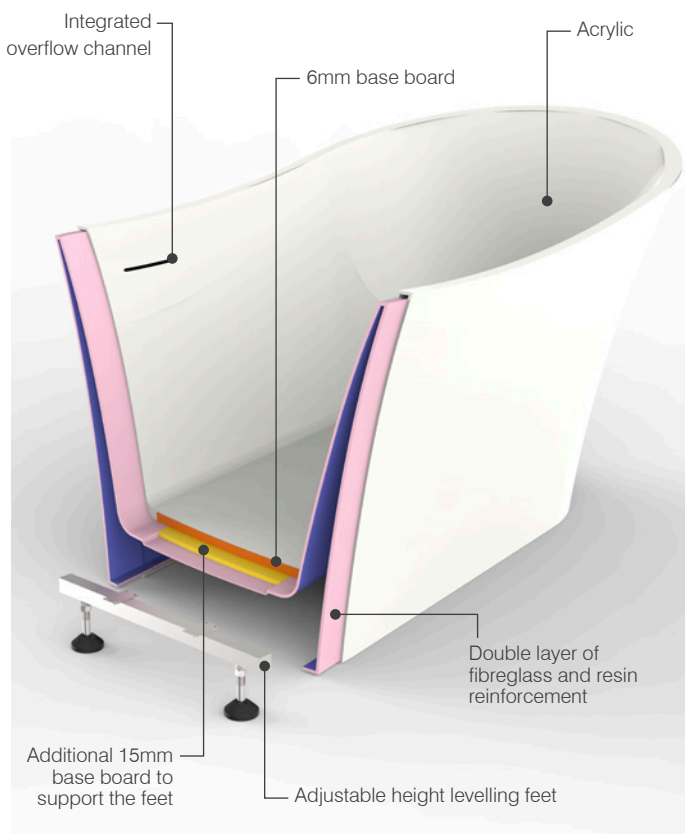

BATHTUB MATERIALS

Our acrylic tubs offer several additional benefits. The double layer of acrylic and the middle reinforcement layer provide better insulation, ensuring water stays warm for longer. More robust and long-lasting, dual layered baths are resistant to flexing and deforming under pressure. A smoother, glossier finish allows for ease of cleaning, while a deeper pigment and improved colour consistency prevent discolouration over time.