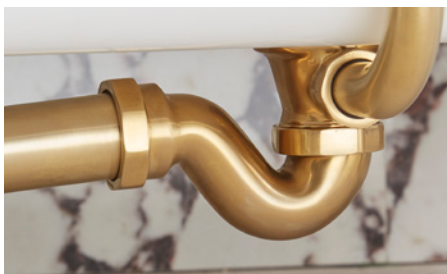

Available in two finishes

BAA112	Chrome	£66.80
BAA113	Brushed Brass	£97.70