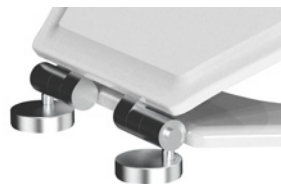

MOULDED WOOD & MDF WC SEATS

Chrome hinges