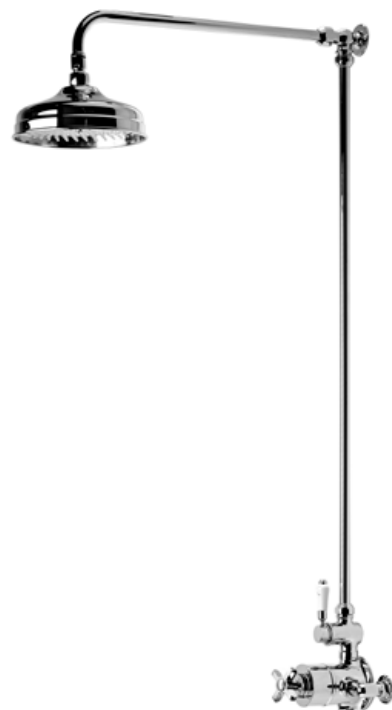

PAIR WITH
WESSEX
TAPS
P194