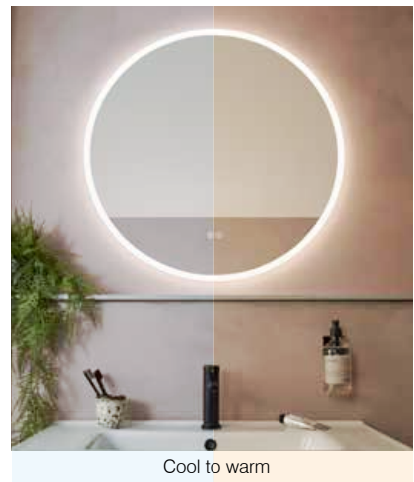

PLAY MUSIC IN YOUR BATHROOM
Bluetooth® Wireless Technology

Play Mirrors	Code	W x H x Dmm	RRP
ø600	PYM60C	ø600 x 31	£438.00
ø800	PYM80C	ø800 x 31	£530.00
500/700	PYM050	500 x 700 x 31	£438.00

Distinctly modern design