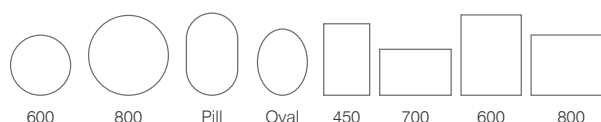

Thesis Mirror	W x H x Dmm	Black	RRP	Brushed Brass	RRP	Thesis Bundle	Black	RRP
ø600	ø600 x 38	TNM60C	£134.00	TNM60C-BR	£154.50	ø600 & Loop	TNM60C-VM	£329.00
ø800	ø800 x 38	TNM80C	£190.50	TNM80C-BR	£225.50	ø800 & Loop	TNM80C-VM	£403.00
Pill	500 x 800 x 38	TNM50P	£190.50	-	-	Pill & Loop	TNM50P-VM	£386.00
Oval	500 x 700 x 38	TNM50V	£181.00	TNM50V-BR	£201.50	Oval & Loop	TNM50V-VM	£376.00
450/700	450 x 700 x 38	TNM045	£144.00	-	-	450/700 & Loop	TNM045-VM	£340.00
600/800	600 x 800 x 38	TNM060	£181.00	-	-	600/800 & Loop	TNM060-VM	£376.00