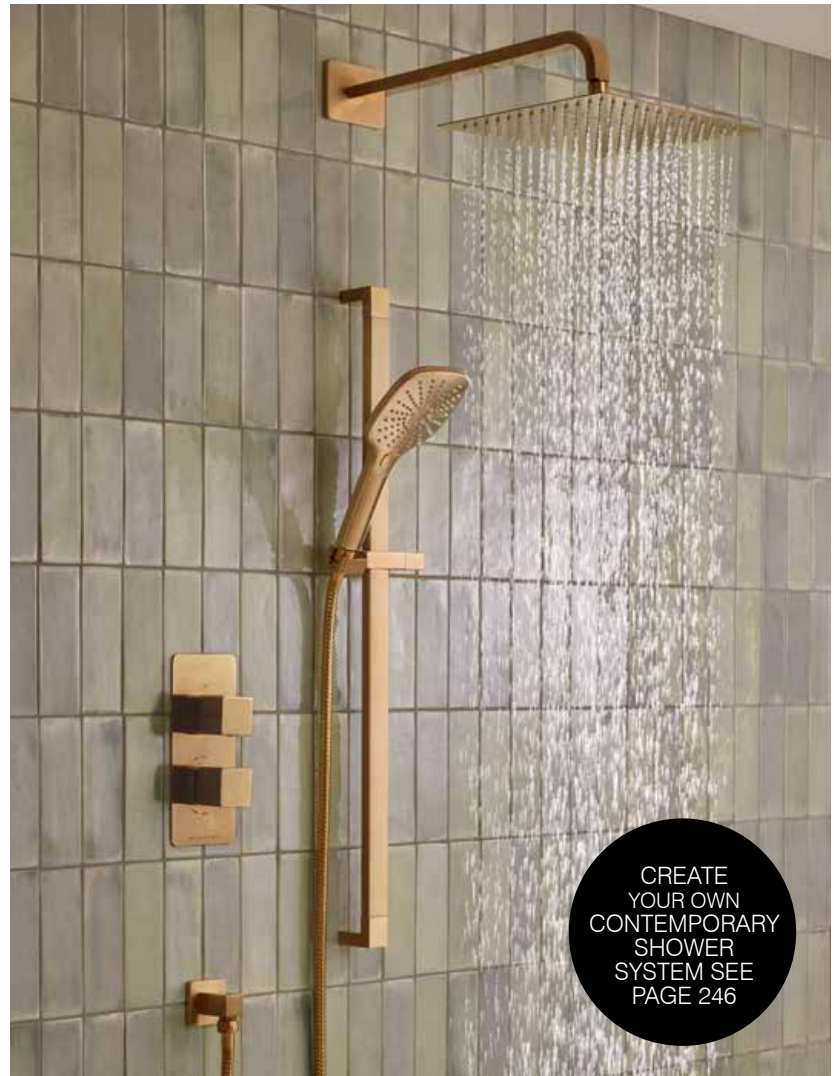

CREATE YOUR OWN CONTEMPORARY SHOWER SYSTEM SEE PAGE 246