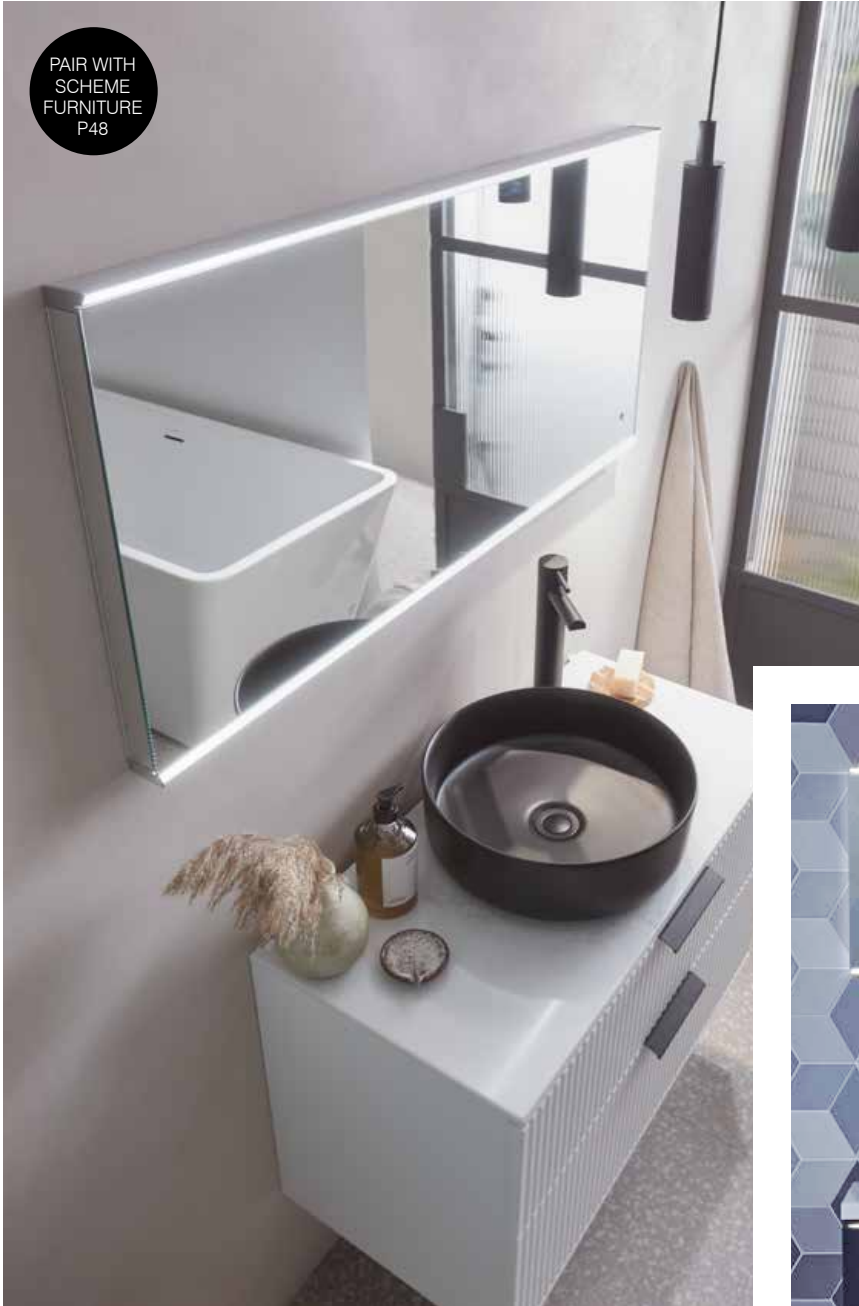

Linear lighting, angular design

SCHEME

- Infrared switch controlled by contactless hand movements
- Adjustable LED colour temperature & brightness
- Heated demister pad prevents mirror steaming up
- IP44 rated