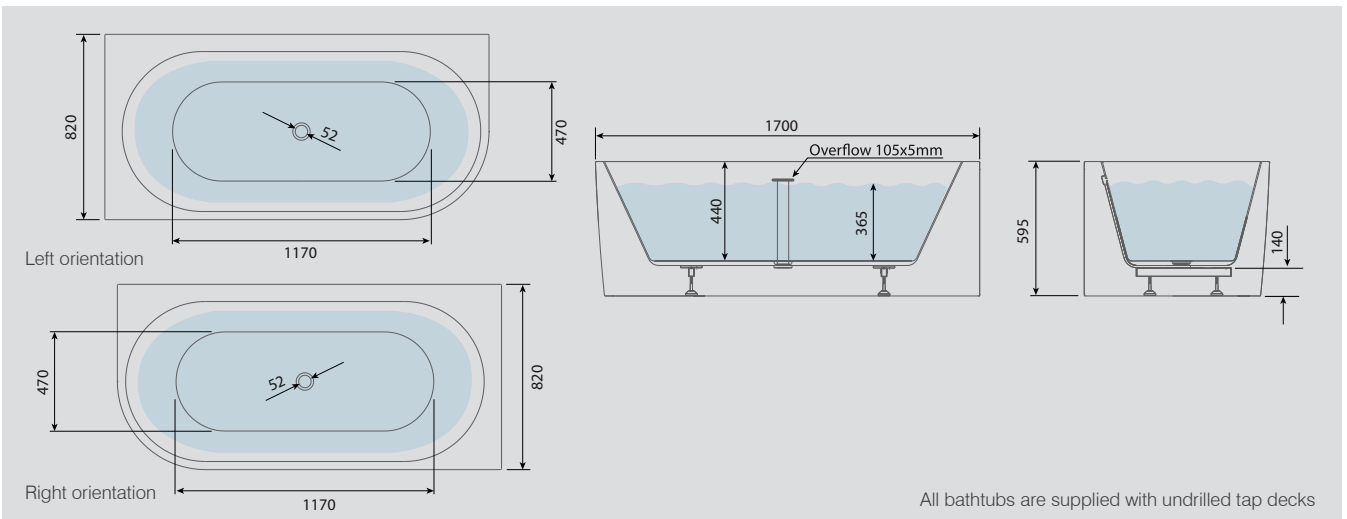

Don't forget to complete your bathtub by choosing your click waste, see page 140