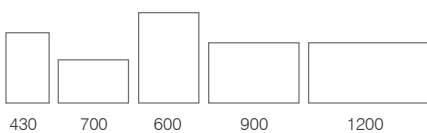

Timeless styling
TRADITIONAL

- Heated demister pad prevents mirror steaming up
- IP44 rated

Traditional Mirrors	Code	W x H x Dmm	RRP
430/700	WMB2022	430 x 700 x 30	£269.00
600/900	WMB2020	600 x 900 x 30	£332.00
1200	WMB2023	1200 x 600 x 30	£461.00