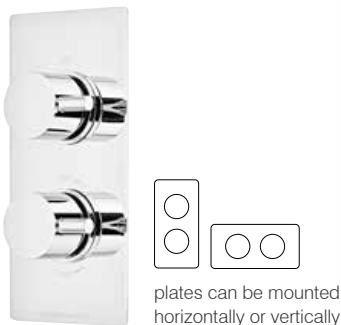

Event round valve

SV1404 Single function **£401.00**

SV1406 Dual function **£438.00**

102(w) x 214mm(h)
Single function minimum pressure 0.1bar
Dual function minimum pressure 0.3bar

Event round valve

SV1409 Triple function **£665.00**

102(w) x 280mm(h)
Minimum pressure 1.0bar

EVENT ROUND VALVE HANDLE