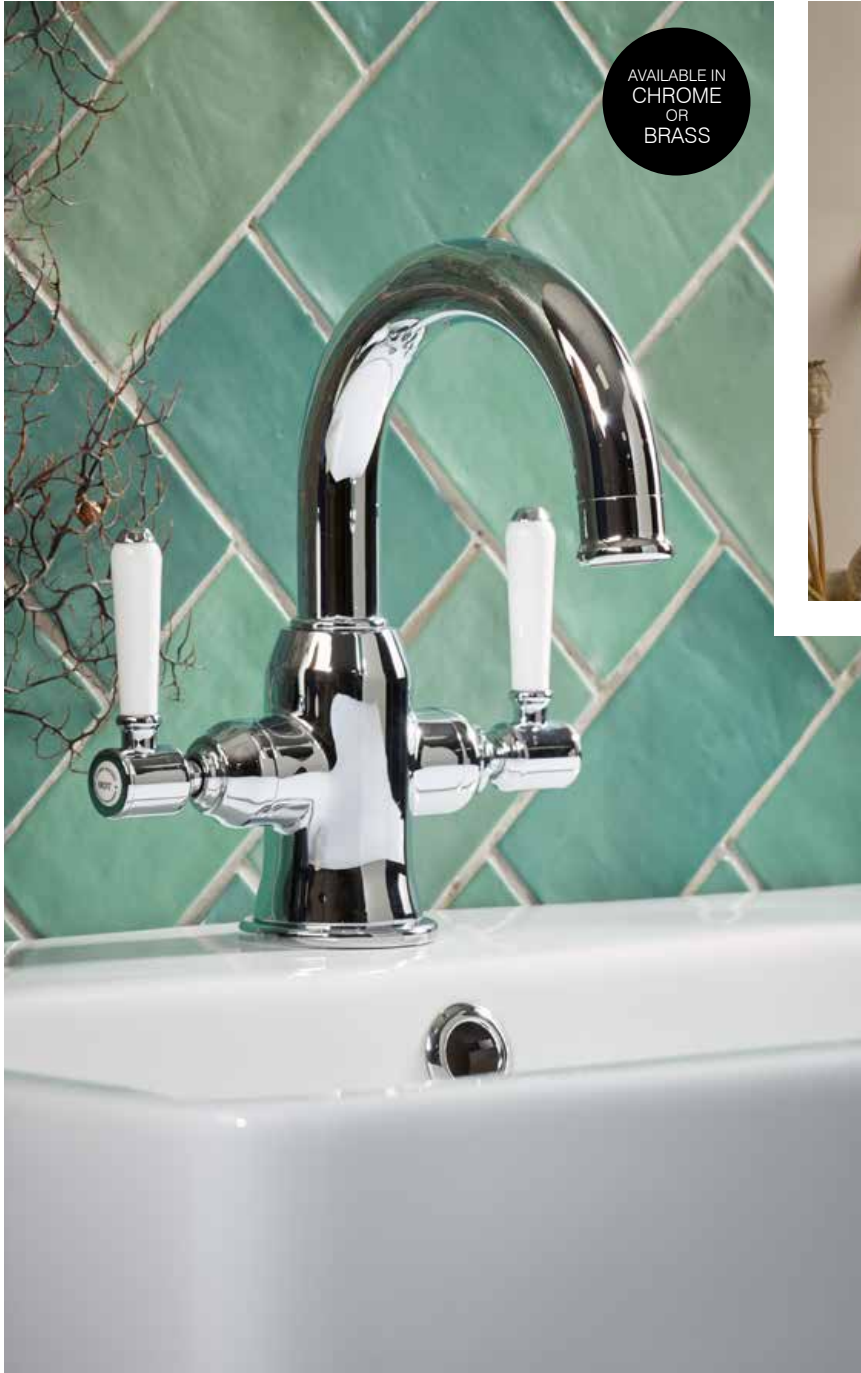

Chrome T221902 £960.00

Side action basin mixer with click waste
155(w) x 265(h) x 160(d)mm

Chrome T221602 £214.50

Tap collection

KESWICK

10
YEAR

GUARANTEE
10 year guarantee
including tap
cartridge

Basin mixer with click waste
168(w) x 200(h) x 160(d)mm