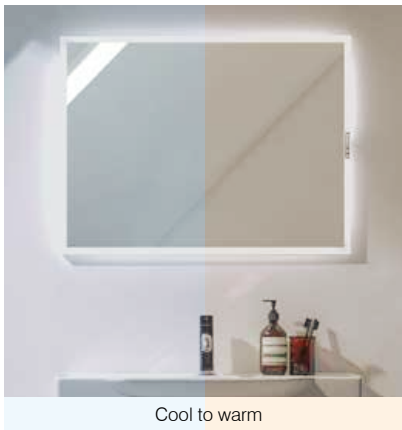

Intuitive design
ACADEMY

- Adjustable LED colour temperature & brightness
- Intuitive slide controls
- Heated demister pad prevents mirror steaming up
- Slim depth design
- IP44 rated

TOUCH CONTROLS
switch between functions,
slider controls warmth or brightness