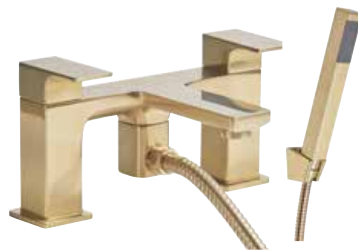

Chrome	T394202	£414.00
Black	T394203	£432.00
Brushed brass	T394204	£489.00