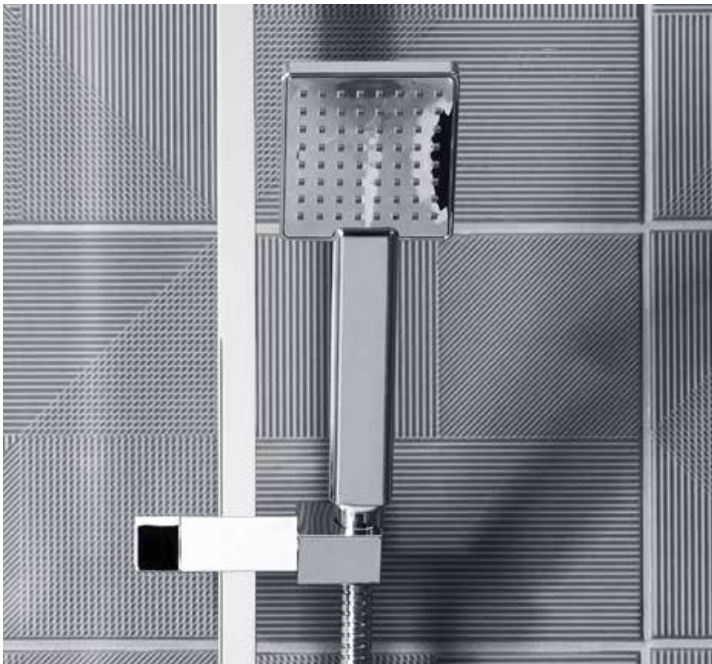

BAR SHOWER SYSTEMS

Our bar shower systems allow for quick and easy installation with minimal disruption to the bathroom as they do not need to be recessed into a wall. Our selection of modern bar shower systems offer form and function, all in one easy to fit and control unit. Available in smooth, round or sleek square designs.