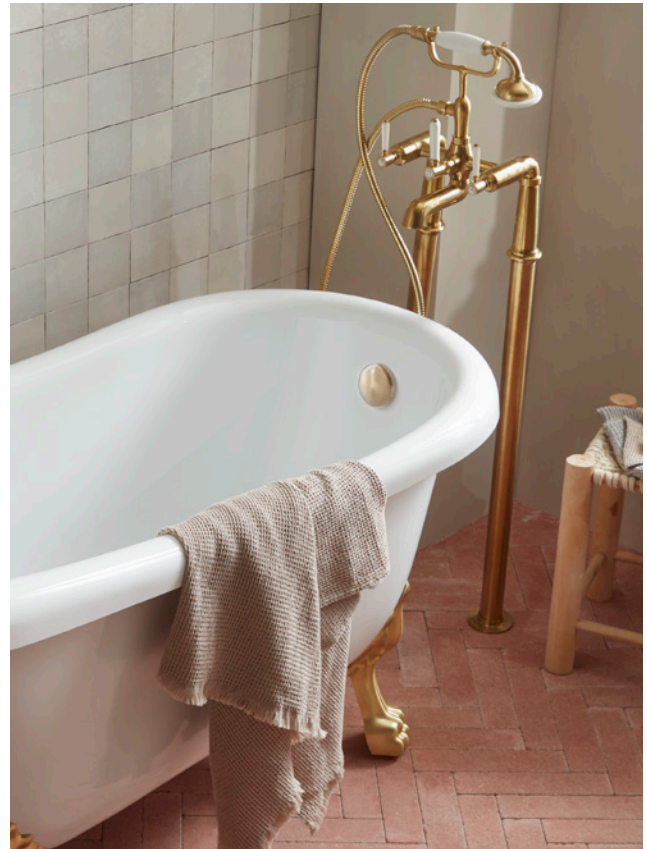

STANDPIPES

Standpipes

Available in two finishes

T262102	Chrome	£525.00
T262104	Brushed Brass	£575.00