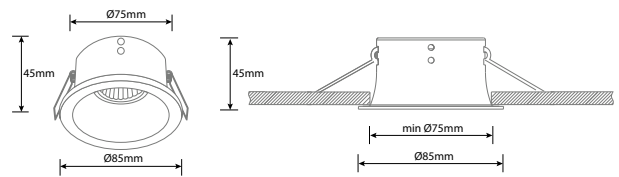

DOWN LIGHTS

Connected by
WiZ

FEATURES

- Connected by WiZ to link to your smart home (bathroom)
- IP65 - suitable for use in showering spaces
- Matt white finish
- Semi recessed design for glare control
- Connected by WiZ version includes WiZ GU10 Smart Bulb
- Conventional version bulb not included
  recommended Bulb - GU10 Max 5W

Down light Connected by WiZ	Code	W x H x Dmm (inc bracket)	RRP
Single	DL01-W-WIZ	85 x 135 x 85	£43.70
2 Pack	DL01-W-WIZ-2	85 x 135 x 85	£84.80
3 Pack	DL01-W-WIZ-3	85 x 135 x 85	£126.00
4 Pack	DL01-W-WIZ-4	85 x 135 x 85	£166.00

Conventional Down light	Code	W x H x Dmm (inc bracket)	RRP
Single	DL01-W	85 x 135 x 85	£20.60
2 Pack	DL01-W-2	85 x 135 x 85	£38.60
3 Pack	DL01-W-3	85 x 135 x 85	£56.60
4 Pack	DL01-W-4	85 x 135 x 85	£73.50

STRIP LIGHTS

Connected by
WiZ

FEATURES

- Connected by WiZ to link to your smart home
- IP65 rated
- Driver box included
- Suitable for use under wall hung furniture, in nooks and behind baths to create ambient lighting

Strip Light Connected by WiZ	Code	Dimensions	RRP
LED STRIP IP65	WIZLEDKIT-450	450mm	£149.00
LED STRIP IP65	WIZLEDKIT-750	750mm	£154.50