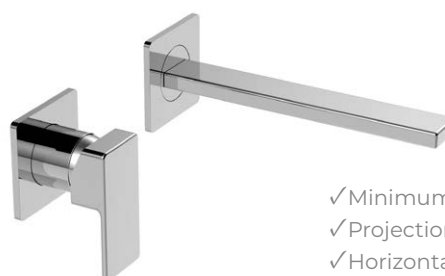

- ✓ Minimum 0.5 bar
- ✓ Projection 196mm
- ✓ Horizontal spout

PROFILI Wall Mounted
2 Hole Basin Mixer

45200	£383	<i>Chrome</i>
45200.70	£537	<i>Inox</i>
45200.79	£537	<i>Matt Black</i>
45200.59	£689	<i>PVD Brushed Brass</i>