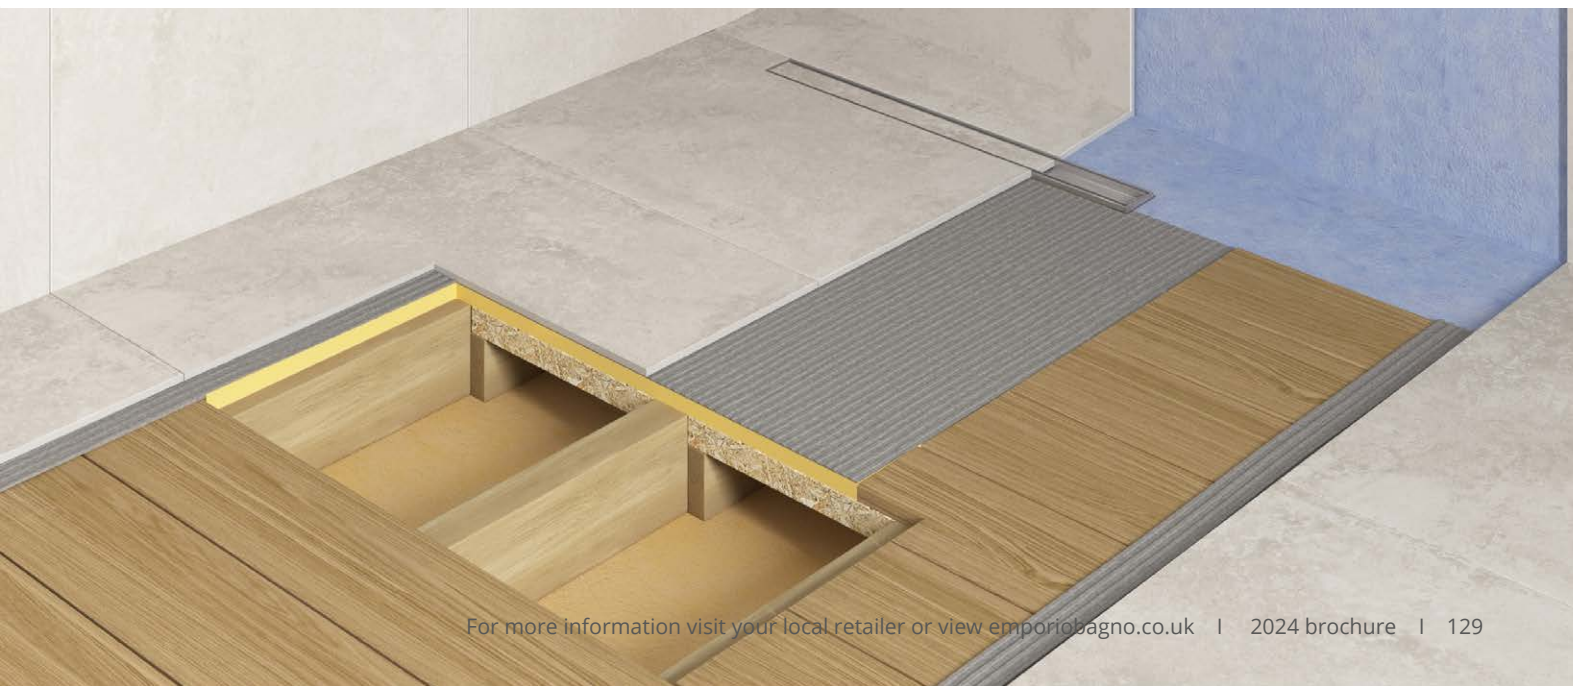

EmporioBagno® | Wetroom in a Box

- ✓ 1200x1200 mm
- ✓ For Timber Floors
- ✓ 800mm Watertight Drain Installed
- ✓ 800mm Grating Not Included (see page 131)

MEDIUM WETROOM Kit For Timber Floors With Watertight Drain

WB120120 ..... £952 Grey

- ✓ 2000 x 1000mm
- ✓ For Timber Floors
- ✓ 600mm Watertight Drain Installed
- ✓ 600mm Grating Not Included (see page 131)

WB200100 .....£1,254 Grey