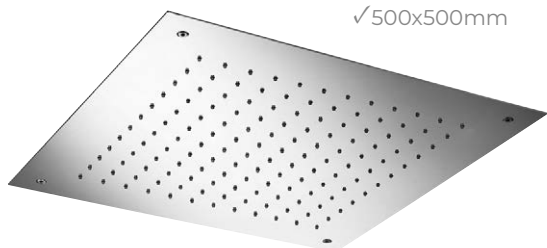

- **NC44044** ..... £289 *Chrome*
- **NC44044.70** ..... £355 *Inox*
- **NC44044.79** ..... £367 *Matt Black*
- **NC44044.59** ..... £612 *PVD Brushed Brass*

- ✓ Minimum 0.5 bar
- ✓ Recommended 2.0 bar
- ✓ 1 rain outlet
- ✓ Flush ceiling mounted
- ✓ Anti-limescale
- ✓ 500x500mm

DIVA 1 Outlet 500x500 mm
Square Built-In Shower Head

- **NC44024** ..... £1,279 *Chrome*
- **NC44024.70** ..... £1,602 *Inox*
- **NC44024.79** ..... £1,602 *Matt Black*
- **NC44024.59** ..... £1,817 *PVD Brushed Brass*