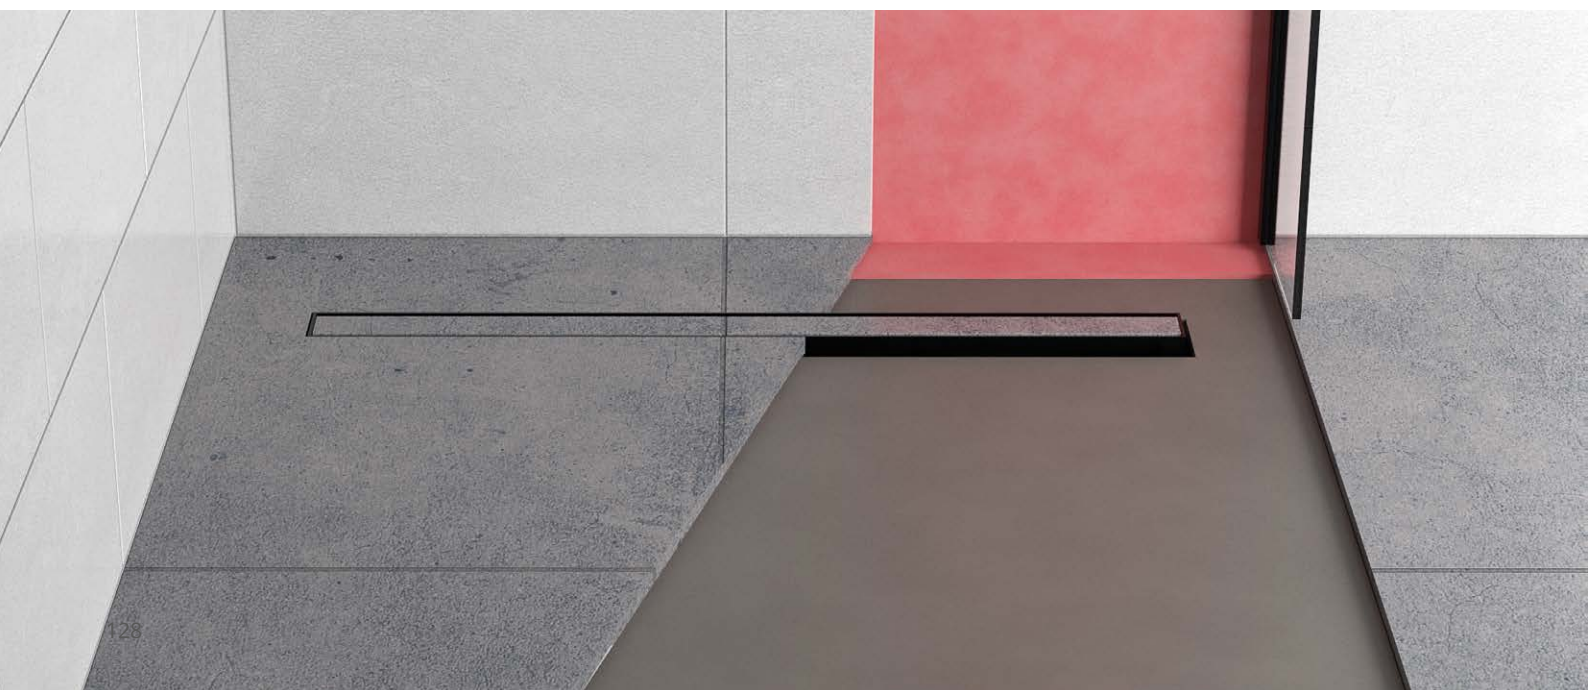

WB12090..... £780 Grey

WB16090..... £897 Grey