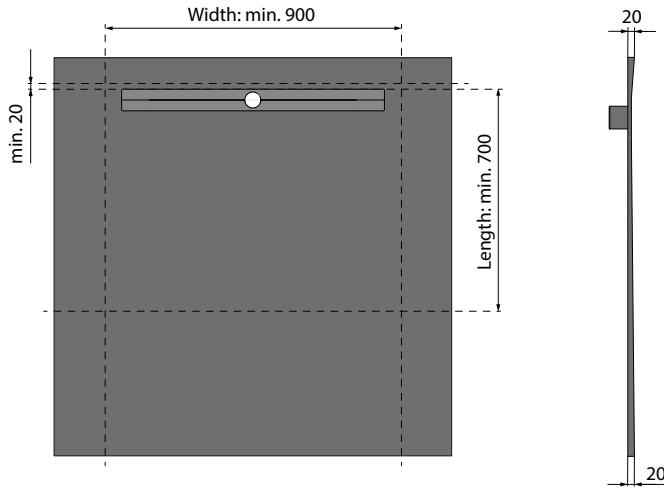

SMALL WETROOM Kit For Timber Floors With Watertight Drain

WB12090..... £780 Grey

LARGE WETROOM Kit For Timber Floors With Watertight Drain

WB16090..... £897 Grey

EmporioBagno® | Wetroom in a Box

- ✓ 1200x1200 mm
- ✓ For Timber Floors
- ✓ 800mm Watertight Drain Installed
- ✓ 800mm Grating Not Included (see page 131)