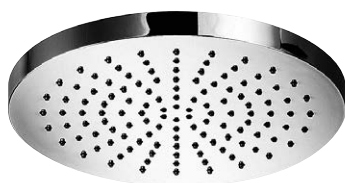

PVD Brushed
Copper .29

PVD Brushed
Black .49

PVD Brushed
Brass .59

EDITION | Basin Mixers

- ✓ Minimum 0.5 bar
- ✓ Height 155mm
- ✓ Projection 119mm
- ✓ Spout height 95mm
- ✓ No pop up waste

ELLE Deck Mounted
Mono Basin Mixer H95

ELLE Wall Mounted
2 Hole Basin Mixer

34032	£315	Chrome
34032.70	£387	Inox
34032.29	£397	PVD Brushed Copper*
34032.49	£397	PVD Brushed Black*
34032.59	£397	PVD Brushed Brass

* Available from September

- ✓ Minimum 0.5 bar
- ✓ Height 180mm
- ✓ Projection 119mm
- ✓ Spout height 120mm
- ✓ No pop up waste

- ✓ Minimum 0.5 bar
- ✓ Projection 225mm

ELLE PLUS Wall Mounted Bath Spout 225mm

83SPOUT£194	Chrome
83SPOUT.70£252	Inox
83SPOUT.29£338	PVD Brushed Copper*
83SPOUT.49£338	PVD Brushed Black*
83SPOUT.59£338	PVD Brushed Brass
* Available from September	

EDITION | Matching Finishes

- ✓ Minimum 0.5 bar
- ✓ Rub clean nozzles
- ✓ Anti-limescale
- ✓ Ø200mm

ARIA Round Ø200
Shower Head

- NC44075** £116 *Chrome*
- NC44075.70** £173 *Inox*
- NC44075.29** £359 *PVD Brushed Copper**
- NC44075.49** £359 *PVD Brushed Black**
- NC44075.59** £359 *PVD Brushed Brass*