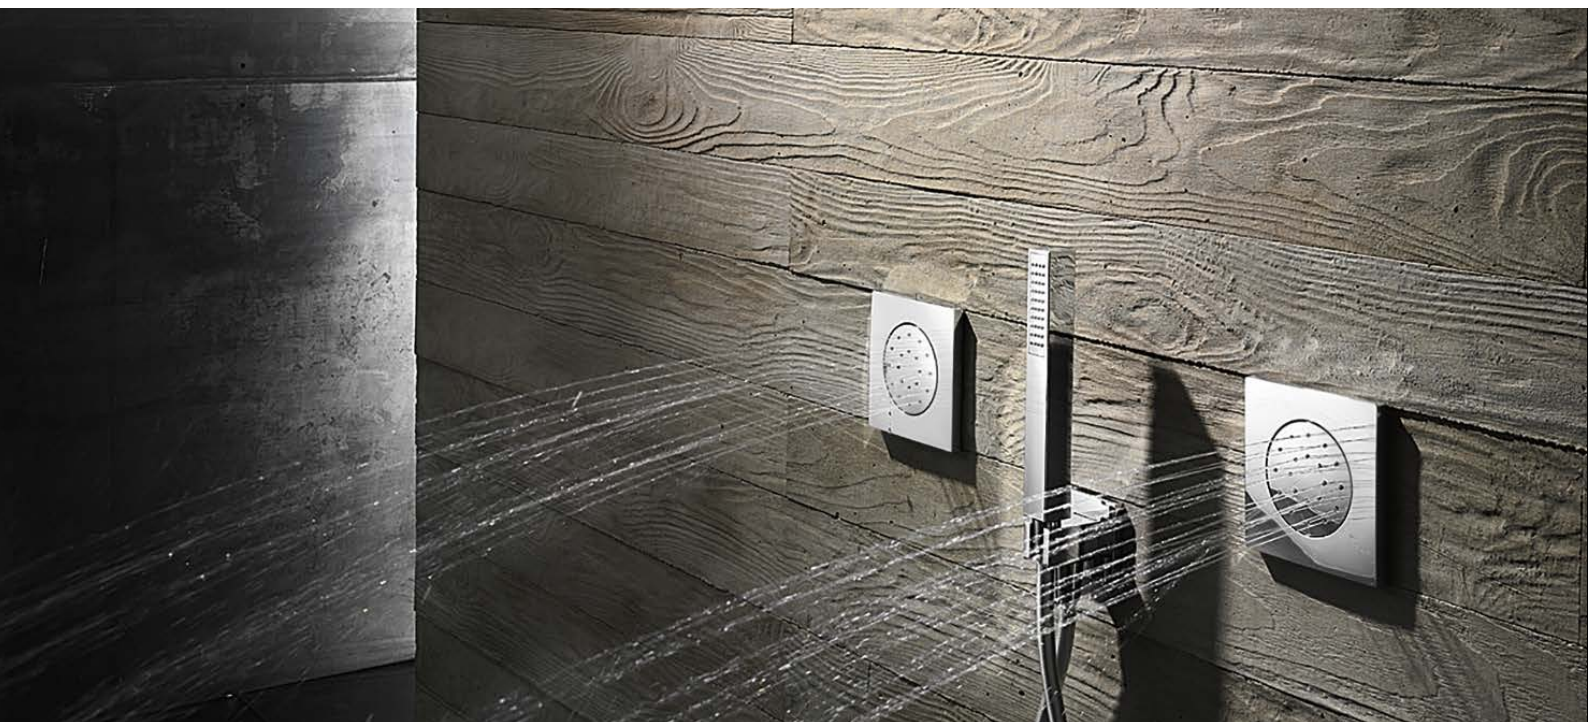

Designing a Sustainable Bathroom

EmporioBagno® products are made in Italy with green thinking in mind. Our manufacturers are leading the way when it comes to producing high quality bathroom products using greener materials and more environmentally friendly processes.

Taps and Showers

Taps have NEOPERL aerators to regulate the flow of water and therefore increase water saving.

The PVD finishes on our tap and shower products are not only more durable but the application process eliminates the need for liquid solvents or hazardous chemical substances. This ecofriendly coating avoids liquid pollutants or chemical residues being released into the environment.

Shower heads and hand showers are designed to operate with lower flow rates for water saving but without compromising on the showering experience.

Baths and Shower Trays

Baths are made from non-porous, ecofriendly plant-based materials for luxurious looks, durability, comfort, hygiene and sustainability.

- Our matt Solid® solid surface baths are 100% re-cyclable and have achieved the Gold Certificate Green Guard by LEED® for the material's low impact on the environment.
- Our MineralMarmo® baths have a beautiful pure white gloss finish. Mineralmarmo® is the only cast solid in the world with recycled PET-based resins and is 100% re-cyclable.

Our shower trays are also made from Solid®, offering a high quality and environmentally friendly alternative to the typical acrylic trays.

EmporioBagno® baths and shower trays are scratch resistant, resistant to chemical products and yellowing plus chips and stains are restorable. Our baths and trays are designed to stand the test of time.