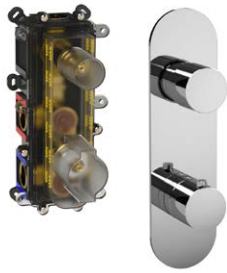

- ✓ Minimum 0.5 bar
- ✓ Height 202mm
- ✓ Width 100mm

ELLE Manual Shower Mixer
2 Exit Trim Set

34307	£214	<i>Chrome</i>
34307.70	£279	<i>Inox</i>
34307.79	£279	<i>Matt Black</i>
34307.59	£343	<i>PVD Brushed Brass</i>
94010	£258	<i>VersoBox</i>

ELLE | Thermostatic Mixers

- ✓ High flow rates
- ✓ Minimum 0.2 bar
- ✓ 3/4" connections
- ✓ 70mm install depth
- ✓ Trimset width 100mm
- ✓ Universal fitment

- ✓ High flow rates
- ✓ Minimum 0.2 bar
- ✓ 3/4" connections
- ✓ 70mm install depth
- ✓ Trimset width 100mm
- ✓ Universal fitment