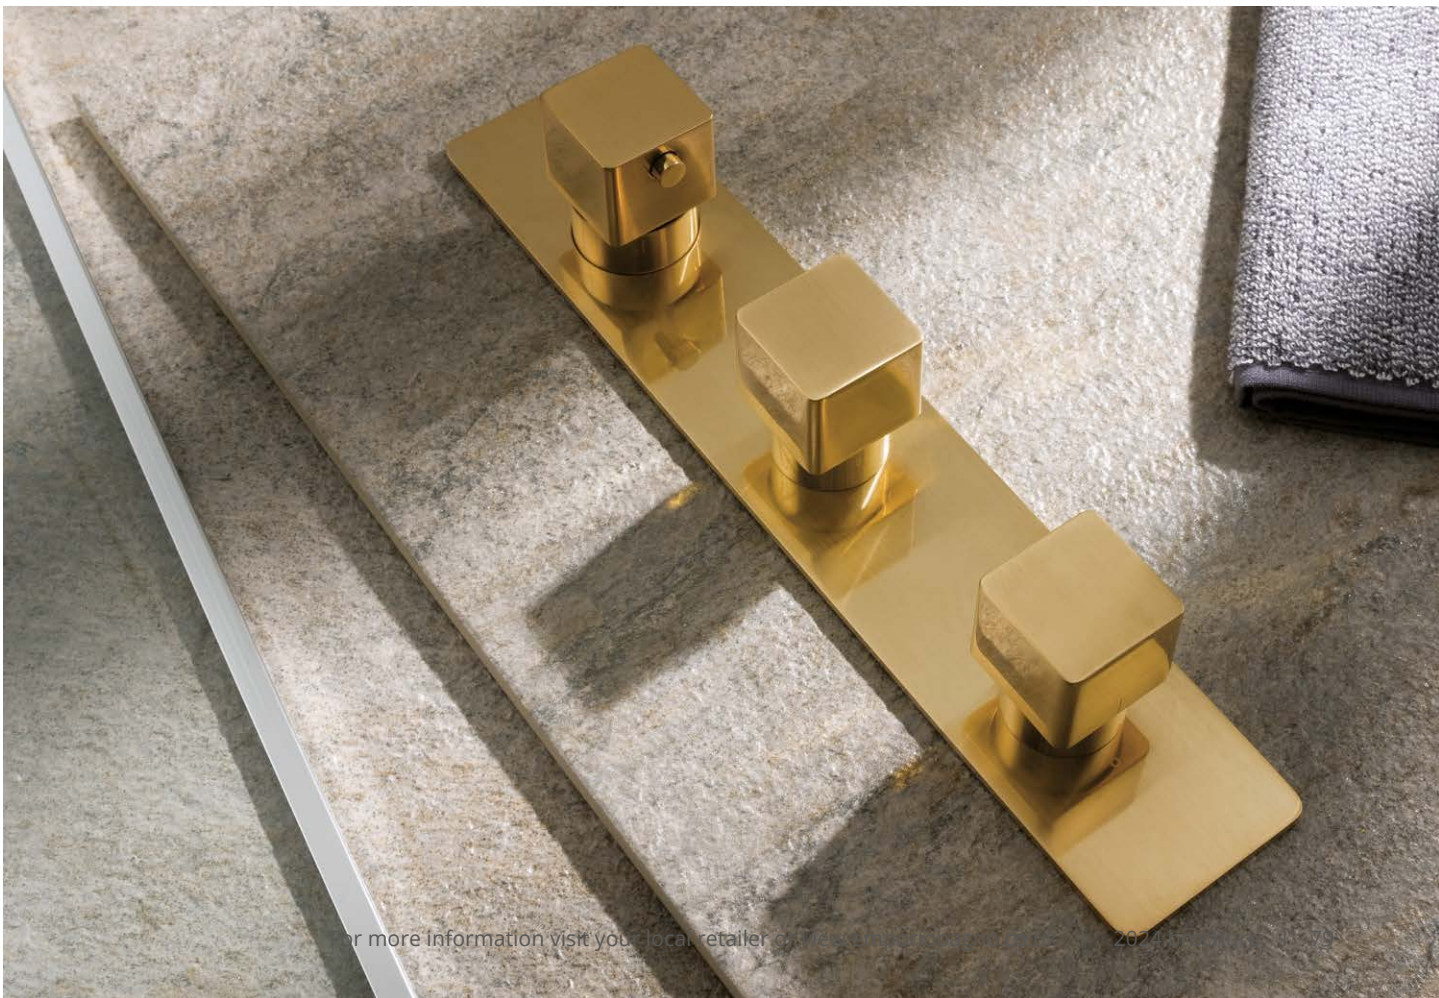

PROFIL 3 Handle Thermostatic Mixer

TRIMSET	45VB33.....£263	Chrome
	45VB33.70.....£369	Inox
	45VB33.79.....£369	Matt Black
	45VB33.59.....£461	PVD Brushed Brass
+		
SHOWER VALVE	VB203.....£461	VersoBox 2 Outlet
	VB303.....£523	VersoBox 3 Outlet
	VB403.....£561	VersoBox 4 Outlet