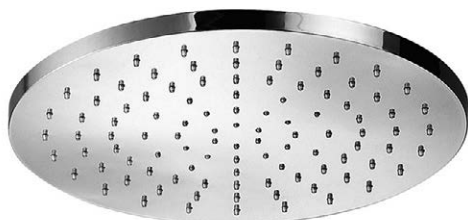

VISTA Round Ø200
Shower Head

NC44021 £103 *Chrome*

SHOWER | Round Heads

- ✓ Minimum 0.5 bar
- ✓ Rub clean nozzles
- ✓ Anti-limescale
- ✓ Ø200mm

ARIA Round Ø200
Shower Head

- NC44075** £116 *Chrome*
- NC44075.70** £173 *Inox*
- NC44075.79** £210 *Matt Black*
- NC44075.29** £359 *PVD Brushed Copper**
- NC44075.49** £359 *PVD Brushed Black**
- NC44075.59** £359 *PVD Brushed Brass*

* Available from September

- ✓ Minimum 0.5 bar
- ✓ Recommended 1.0 bar
- ✓ Rub clean nozzles
- ✓ Anti-limescale
- ✓ Ø250mm

ARIA Round Ø250
Shower Head

- NC44050** £154 *Chrome*

- ✓ Minimum 0.5 bar
- ✓ Recommended 1.0 bar
- ✓ Rub clean nozzles
- ✓ Anti-limescale
- ✓ Ø300mm