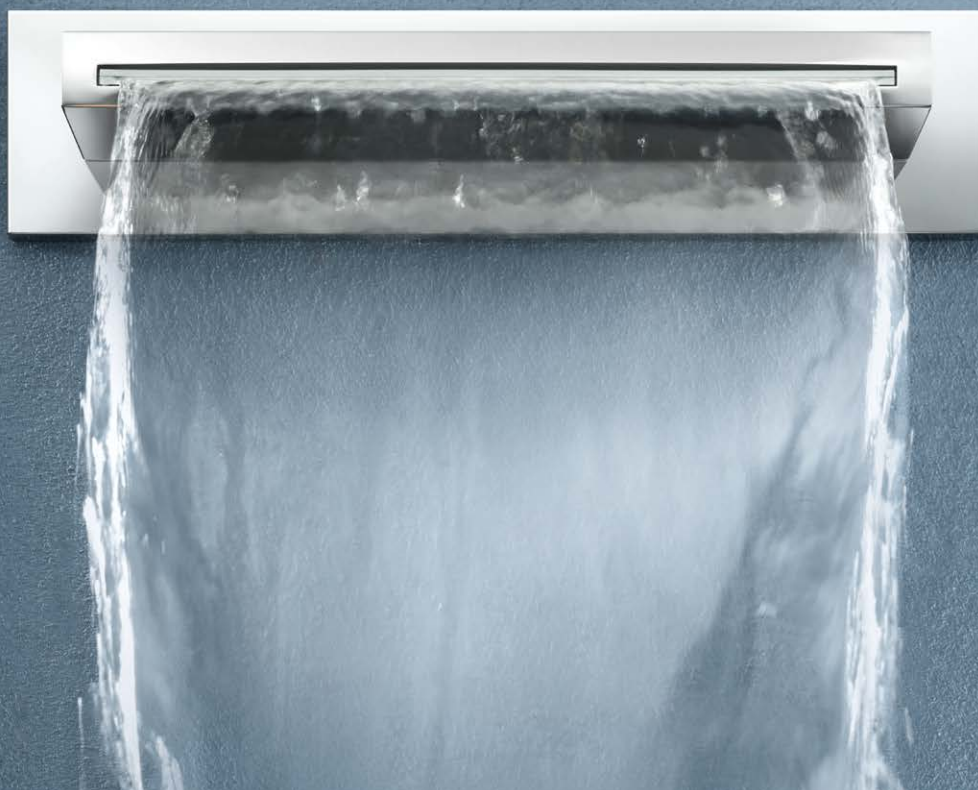

WATERFALL 346x80x64mm
Wall Blade

- **NC44273** ..... £682 *Chrome*
- **NC44273.70** ..... £765 *Inox*
- **NC44273.79** ..... £744 *Matt Black*
- **NC44273.59** ..... £785 *PVD Brushed Brass*

- ✓ Minimum 0.5 bar
- ✓ Recommended 2.0 bar
- ✓ 1 waterfall outlet
- ✓ Wall mounted
- ✓ 346x80x64mm