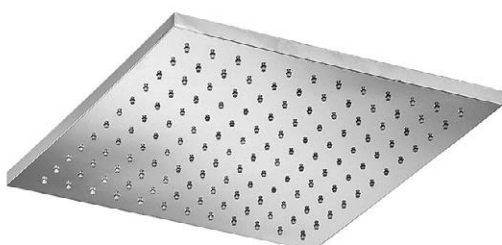

NC44099 ..... £117 *Chrome*
NC44099.70 ..... £326 *Inox*
NC44099.79 ..... £372 *Matt Black*
NC44099.59 ..... £434 *PVD Brushed Brass*

- ✓ Minimum 0.5 bar
- ✓ Recommended 1.0 bar
- ✓ Rub clean nozzles
- ✓ 300x300mm

ARIA Square 300x300mm Shower Head

NC44043 ..... £298 *Chrome*

- ✓ Minimum 0.5 bar
- ✓ Recommended 1.0 bar
- ✓ Rub clean nozzles
- ✓ 300x300mm