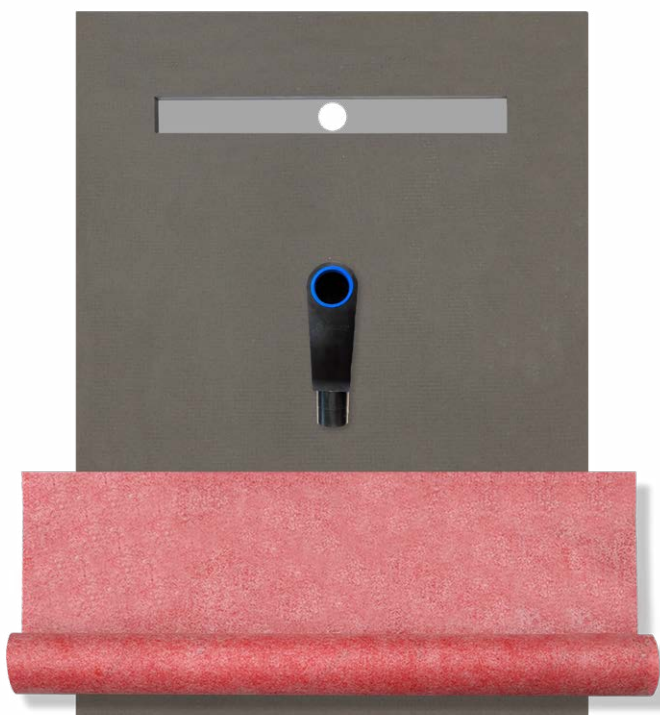

EmporioBagno® | Wetroom in a Box

Ideal for use on timber or screed floor applications

100% Watertight Solution

25 Year Guarantee

Easy to Cut to Size

Fully integrated watertight drain

Reversible Grating to allow Tile/Stone Inserts

Ultra Low 80mm Build up height

All kits include:

- Sloping 20mm Watertight XPS Board with Fully Integrated Drain.
- 5m² Waterproof Tanking Membrane (Applied with Flexible Tile Adhesive).
- Hygienic Stainless Steel Drain body.
- Reinforced with 4 Layers of Cement.
- Built-in Height 80mm.
- UK 50mm Waste Adaptor.
- Flow Capacity 31L/min.