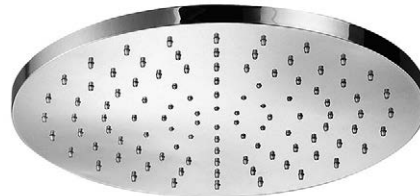

- **NC44075** ..... £116 *Chrome*
- **NC44075.70** ..... £173 *Inox*
- **NC44075.79** ..... £210 *Matt Black*
- **NC44075.59** ..... £359 *PVD Brushed Brass*

- ✓ Minimum 0.5 bar
- ✓ Recommended 1.0 bar
- ✓ Rub clean nozzles
- ✓ Anti-limescale
- ✓ Ø300mm

ARIA Round Ø300
Shower Head