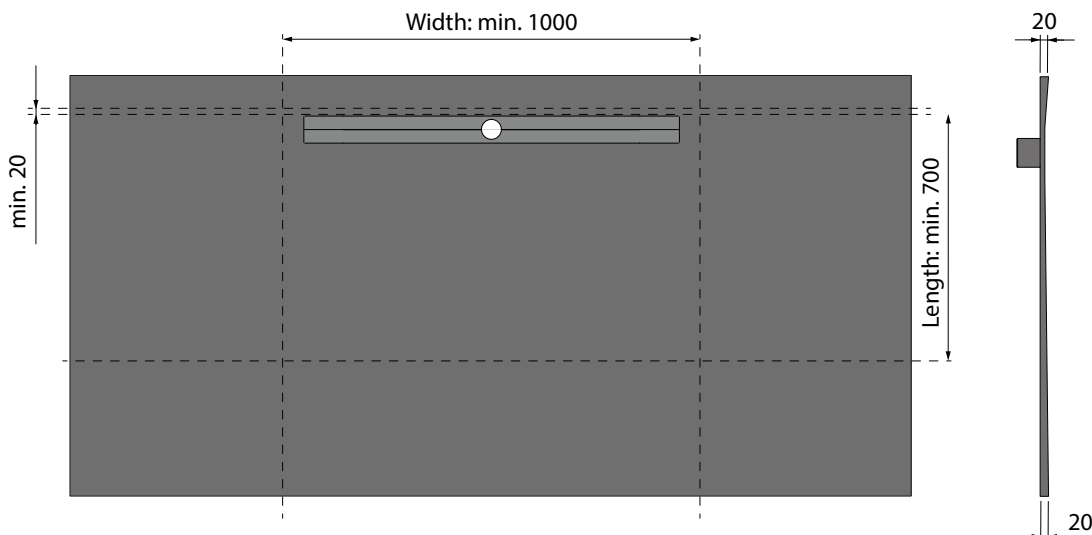

XXL WETROOM Kit For Timber Floors
With Watertight Drain

WB100200£1,283 Grey

- ✓ 2000 x 1000 mm
- ✓ For Timber Floors
- ✓ 900mm Watertight Drain Installed
- ✓ 900mm Grating Not Included (see page 131)

EmporioBagno® | Gratings