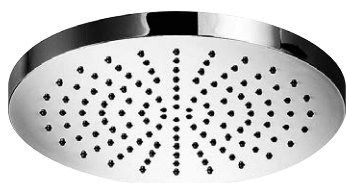

SENSO | Matching Finishes

- ✓ Minimum 0.5 bar
- ✓ Rub clean nozzles
- ✓ Anti-limescale
- ✓ Ø200mm

ARIA Round Ø200
Shower Head