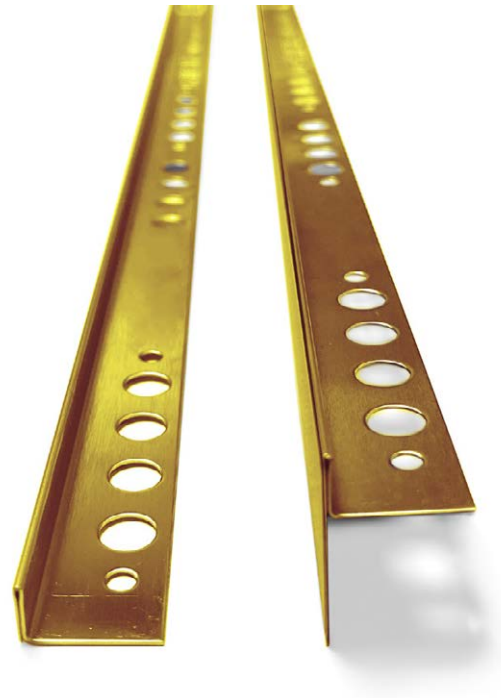

EmporioBagno® | Incline Shower Profiles