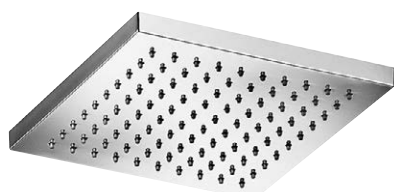

SHOWER | Square Heads

- ✓ Minimum 0.5 bar
- ✓ Rub clean nozzles
- ✓ Anti-limescale
- ✓ 200x200mm

ARIA Square 200x200mm Shower Head

NC44077 ..... £108 *Chrome*

- ✓ Minimum 0.5 bar
- ✓ Rub clean nozzles
- ✓ Anti-limescale
- ✓ 220x220mm