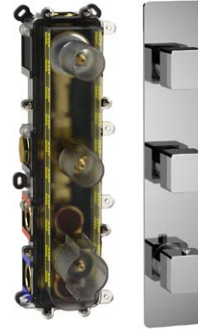

- ✓ Minimum 0.2 bar
- ✓ 3/4" connections
- ✓ 70mm install depth
- ✓ High flow rates
- ✓ Vertical installation