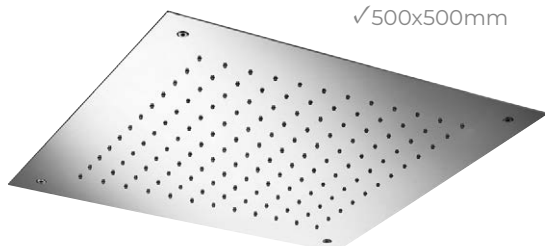

* Available from September

- ✓ Minimum 0.5 bar
- ✓ Recommended 1.0 bar
- ✓ Rub clean nozzles
- ✓ Anti-limescale
- ✓ Ø300mm

ARIA Round Ø300
Shower Head

NC44044	£289	Chrome
NC44044.70	£355	Inox
NC44044.79	£367	Matt Black
NC44044.29	£612	PVD Brushed Copper*
NC44044.49	£612	PVD Brushed Black*
NC44044.59	£612	PVD Brushed Brass

* Available from September

- ✓ Minimum 0.5 bar
- ✓ Recommended 2.0 bar
- ✓ 1 rain outlet
- ✓ Flush ceiling mounted
- ✓ Anti-limescale
- ✓ 500x500mm

DIVA 1 Outlet 500x500 mm
Square Built-In Shower Head

NC44024	£1,279	Chrome
NC44024.70	£1,602	Inox
NC44024.79	£1,602	Matt Black
NC44024.29	£1,817	PVD Brushed Copper*
NC44024.49	£1,817	PVD Brushed Black*
NC44024.59	£1,817	PVD Brushed Brass