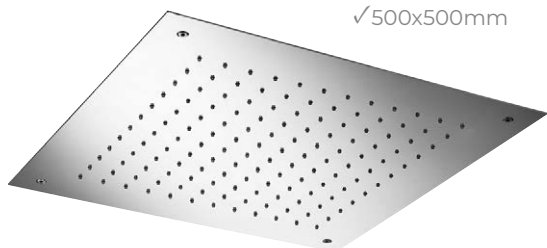

ARIA Round Ø300
Shower Head

- NC44044** £289 *Chrome*
- NC44044.70** £355 *Inox*
- NC44044.79** £367 *Matt Black*
- NC44044.59** £612 *PVD Brushed Brass*

- ✓ Minimum 0.5 bar
- ✓ Recommended 2.0 bar
- ✓ 1 rain outlet
- ✓ Flush ceiling mounted
- ✓ Anti-limescale
- ✓ 500x500mm