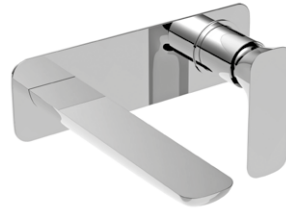

PVD Brushed
Copper .29

PVD Brushed
Black .49

PVD Brushed
Brass .59

EDITION | Basin Mixers

- ✓ Minimum 0.5 bar
- ✓ Height 155mm
- ✓ Projection 119mm
- ✓ Spout height 95mm
- ✓ No pop up waste

ELLE Deck Mounted
Mono Basin Mixer H95

- ✓ Minimum 0.5 bar
- ✓ Projection 180mm

ELLE CROSS Wall Mounted
2 Hole Basin Mixer

38032	£379	Chrome*
38032.70	£489	Inox*
38032.29	£549	PVD Brushed Copper*
38032.49	£549	PVD Brushed Black*
38032.59	£549	PVD Brushed Brass*

* Available from September

Chrome

Inox
.70

PVD Brushed
Copper .29

PVD Brushed
Black .49

PVD Brushed
Brass .59

- ✓ Minimum 0.5 bar
- ✓ Height 156mm
- ✓ Projection 130mm
- ✓ No pop up waste

- ✓ Minimum 0.5 bar
- ✓ Height 70mm
- ✓ Width 231mm
- ✓ Projection 186mm

44200	£388	Chrome
44200.70	£542	Inox
44200.29	£649	PVD Brushed Copper*
44200.49	£649	PVD Brushed Black*
44200.59	£649	PVD Brushed Brass

* Available from September

- ✓ Minimum 0.5 bar
- ✓ Height 177mm
- ✓ Projection 122mm
- ✓ No pop up waste