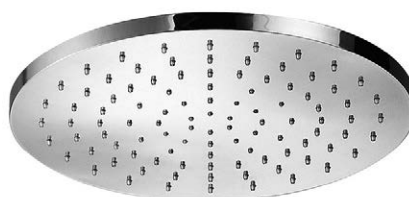

ARIA Round Ø250
Shower Head

- **NC44050** ..... £154 *Chrome*

- ✓ Minimum 0.5 bar
- ✓ Recommended 1.0 bar
- ✓ Rub clean nozzles
- ✓ Anti-limescale
- ✓ Ø300mm