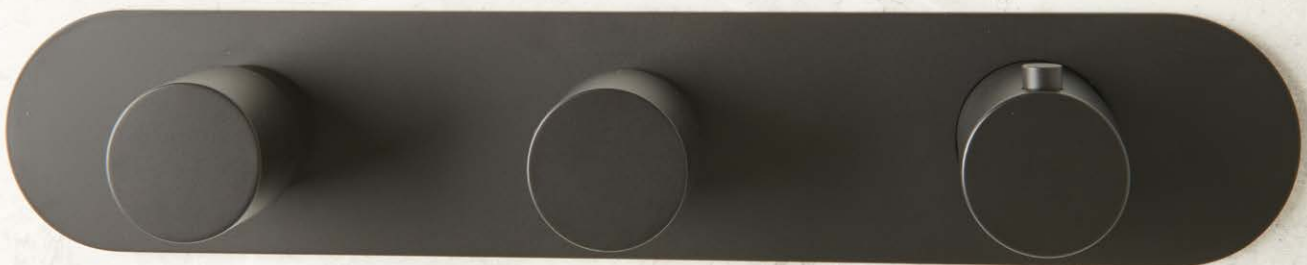

ELLE 3 Handle Thermostatic Mixer

TRIMSET	83VB33.....£263	<i>Chrome</i>
	83VB33.70.....£369	<i>Inox</i>
	83VB33.79.....£369	<i>Matt Black</i>
	83VB33.59.....£461	<i>PVD Brushed Brass</i>
+		
SHOWER VALVE	VB203.....£461	<i>VersoBox 2 Outlet</i>
	VB303.....£523	<i>VersoBox 3 Outlet</i>
	VB403.....£561	<i>VersoBox 4 Outlet</i>