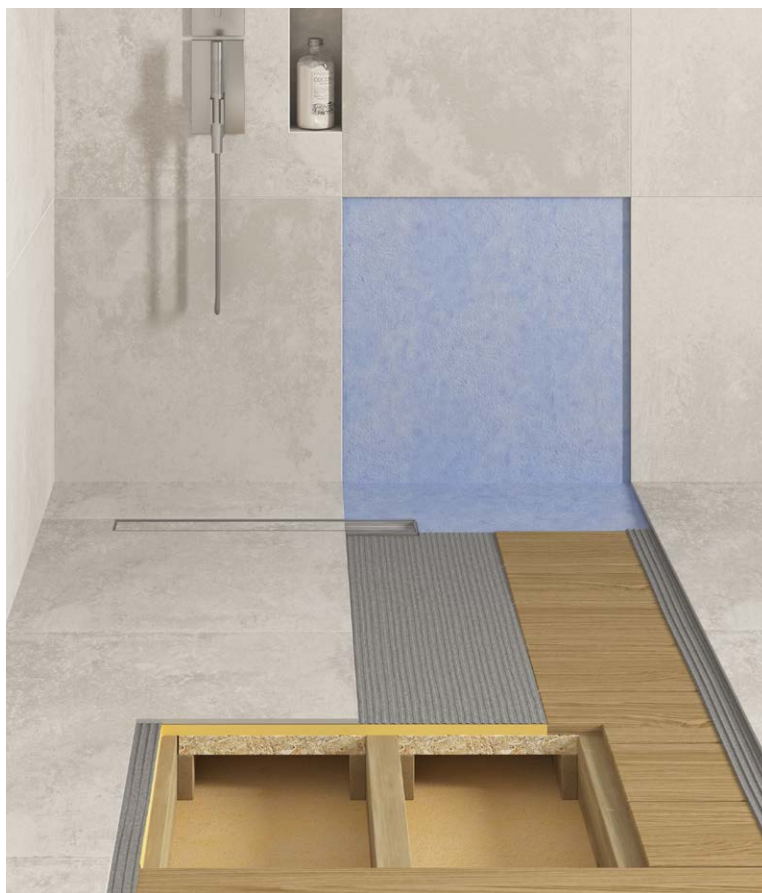

EmporioBagno® | Wetroom in a Box

Ideal for use on timber or screed floor applications

100% Watertight Solution

25 Year Guarantee

Easy to Cut to Size

Fully integrated watertight drain

Reversible Grating to allow Tile/Stone Inserts

Ultra Low 80mm Build up height

All kits include:

- Sloping 20mm Watertight XPS Board with Fully Integrated Drain.
- 5m² Waterproof Tanking Membrane (Applied with Flexible Tile Adhesive).
- Hygienic Stainless Steel Drain body.
- Reinforced with 4 Layers of Cement.
- Built-in Height 80mm.
- UK 50mm Waste Adaptor.
- Flow Capacity 31L/min.