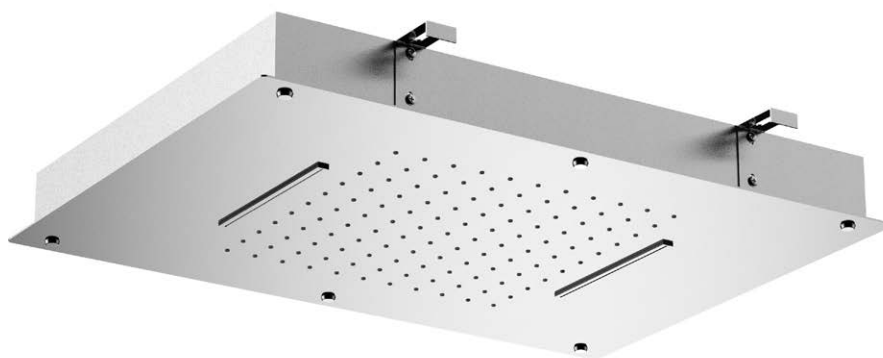

PVD Brushed
Brass .59

For more information, visit your local retailer or view emporioibagno.co.uk

ATLANTE 3 Outlet 560x400mm
Ceiling Shower Head

NC14002£1,878 *Chrome*

- ✓ Minimum 0.5 Bar
- ✓ Recommended 2.0 Bar
- ✓ 1 Rain Outlet
- ✓ Mist & Cascade Outlets
- ✓ Flush Ceiling Mounted
- ✓ Anti-limescale
- ✓ 560x400mm