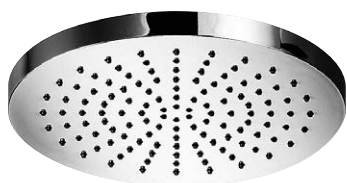

** Available from September*

- ✓ Minimum 0.5 bar
- ✓ Height 303mm
- ✓ Projection 190mm
- ✓ Spout height 240mm
- ✓ No pop up waste

ELLE Deck Mounted Mono Tall Basin Mixer H240

34016	£339	<i>Chrome</i>
34016.70	£441	<i>Inox</i>
34016.79	£441	<i>Matt Black</i>
34016.59	£494	<i>PVD Brushed Brass</i>

** Available from September*

ELLE | Basin Mixers & Douche Kits

- ✓ Minimum 0.5 bar
- ✓ Height 207mm
- ✓ Projection 170mm
- ✓ Spout height 175mm
- ✓ No pop up waste

ELLE Deck Mounted
2 Hole Basin Mixer

34024	£278	Chrome
34024.70	£362	Inox
34024.79	£362	Matt Black
34024.59	£393	PVD Brushed Brass

* Available from September

- ✓ Minimum 0.5 bar
- ✓ Projection 225mm

ELLE PLUS Wall Mounted Bath Spout 225mm

83SPOUT£194	Chrome
83SPOUT.70£252	Inox
83SPOUT.79£252	Matt Black
83SPOUT.29£338	PVD Brushed Copper*
83SPOUT.49£338	PVD Brushed Black*
83SPOUT.59£338	PVD Brushed Brass

* Available from September

ELLE | Matching Finishes

- ✓ Minimum 0.5 bar
- ✓ Rub clean nozzles
- ✓ Anti-limescale
- ✓ Ø200mm

ARIA Round Ø200
Shower Head

NC44075	£116	Chrome
NC44075.70	£173	Inox
NC44075.79	£210	Matt Black
NC44075.29	£359	PVD Brushed Copper*
NC44075.49	£359	PVD Brushed Black*
NC44075.59	£359	PVD Brushed Brass