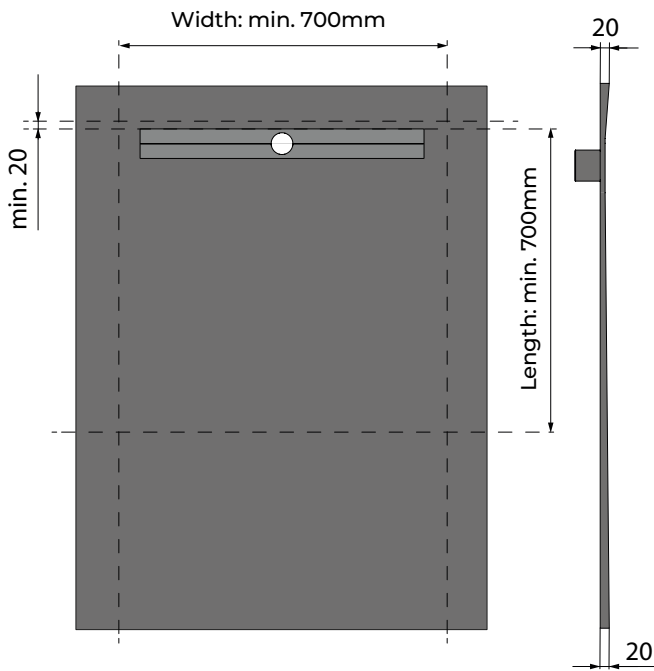

EmporioBagno® | Wetroom in a Box

- ✓ 900 x 1200 mm
- ✓ For Timber Floors
- ✓ 600mm Watertight Drain Installed
- ✓ 600mm Grating Not Included (see page 131)

- ✓ 900 x 1600 mm
- ✓ For Timber Floors
- ✓ 600mm Watertight Drain Installed
- ✓ 600mm Grating Not Included (see page 131)

SMALL WETROOM Kit For Timber Floors With Watertight Drain