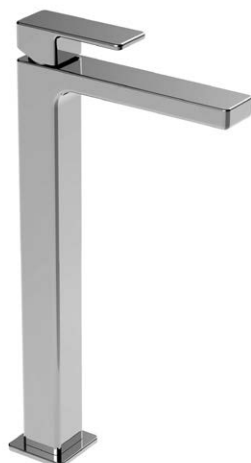

- ✓ Minimum 0.5 bar
- ✓ Height 318mm
- ✓ Projection 128mm
- ✓ No pop up waste

PROFILI Deck Mounted
Mono Tall Basin Mixer

45501	£399	<i>Chrome</i>
45501.70	£560	<i>Inox</i>
45501.79	£560	<i>Matt Black</i>
45501.59	£719	<i>PVD Brushed Brass</i>