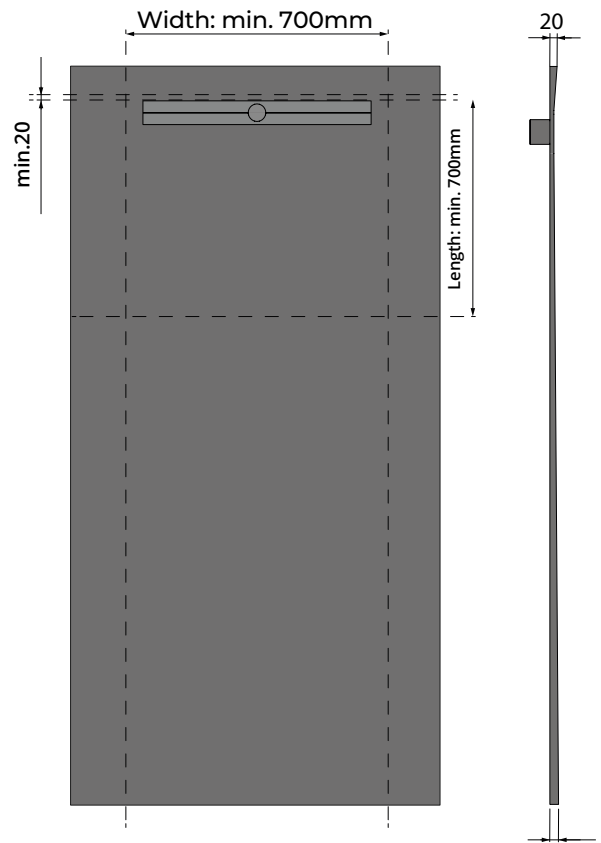

WB120120 ..... £952 Grey

- ✓ 2000 x 1000mm
- ✓ For Timber Floors
- ✓ 600mm Watertight Drain Installed
- ✓ 600mm Grating Not Included (see page 131)

XXL WETROOM Kit For Timber Floors With Watertight Drain

WB200100 .....£1,254 Grey