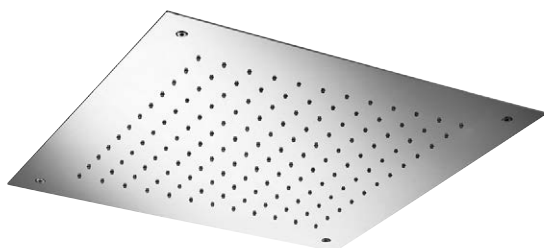

LAGHI | Matching Finishes

- ✓ Minimum 0.5 bar
- ✓ Recommended 2.0 bar
- ✓ 1 rain outlet
- ✓ Flush ceiling mounted
- ✓ Anti-limescale
- ✓ 500x500mm

DIVA 1 Outlet 500x500 mm
Square Built-In Shower Head

NC44024	£1,279	Chrome
NC44024.70	£1,602	Inox
NC44024.79	£1,602	Matt Black
NC44024.29	£1,817	PVD Brushed Copper*
NC44024.49	£1,817	PVD Brushed Black*
NC44024.59	£1,817	PVD Brushed Brass

* Available from September

- ✓ Minimum 0.5 bar
- ✓ Rub clean nozzles
- ✓ Anti-limescale
- ✓ 220x220mm