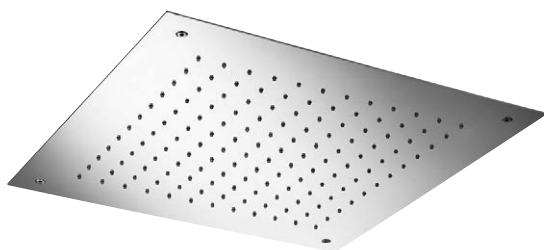

PROFILI | Matching Finishes

- ✓ Minimum 0.5 bar
- ✓ Recommended 2.0 bar
- ✓ 1 rain outlet
- ✓ Flush ceiling mounted
- ✓ Anti-limescale
- ✓ 500x500mm

DIVA 1 Outlet 500x500 mm
Square Built-In Shower Head

NC44024.....	£1,279	<i>Chrome</i>
NC44024.70.....	£1,602	<i>Inox</i>
NC44024.79.....	£1,602	<i>Matt Black</i>
NC44024.59.....	£1,817	<i>PVD Brushed Brass</i>

- ✓ Minimum 0.5 bar
- ✓ Rub clean nozzles
- ✓ Anti-limescale
- ✓ 220x220mm