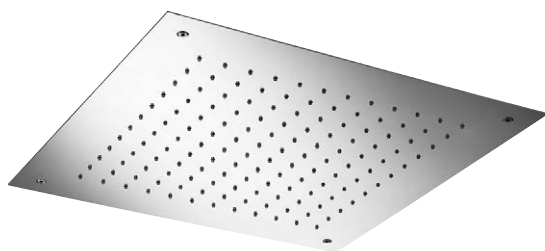

- **NC44044** ..... £289 *Chrome*
- **NC44044.70** ..... £355 *Inox*
- **NC44044.29** ..... £612 *PVD Brushed Copper**
- **NC44044.49** ..... £612 *PVD Brushed Black**
- **NC44044.59** ..... £612 *PVD Brushed Brass*

* Available from September

- ✓ Minimum 0.5 bar
- ✓ Recommended 2.0 bar
- ✓ 1 rain outlet
- ✓ Flush ceiling mounted
- ✓ Anti-limescale
- ✓ 500x500mm

DIVA 1 Outlet 500x500 mm
Square Built-In Shower Head

- **NC44024** ..... £1,279 *Chrome*
- **NC44024.70** ..... £1,602 *Inox*
- **NC44024.29** ..... £1,817 *PVD Brushed Copper**
- **NC44024.49** ..... £1,817 *PVD Brushed Black**
- **NC44024.59** ..... £1,817 *PVD Brushed Brass*

* Available from September