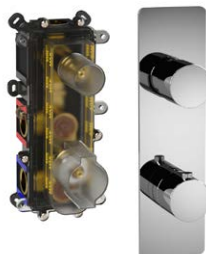

LAGHI | Thermostatic Mixers

- ✓ Minimum 0.2 bar
- ✓ 3/4" connections
- ✓ 70mm install depth
- ✓ High flow rates
- ✓ Vertical or Horizontal installation