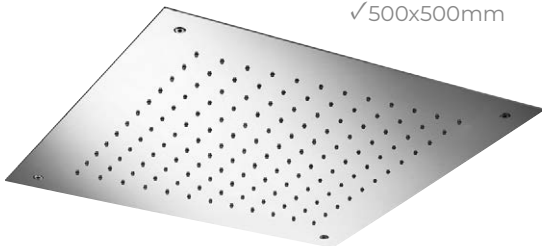

- **NC44044** ..... £289 *Chrome*
- **NC44044.70** ..... £355 *Inox*
- **NC44044.79** ..... £367 *Matt Black*
- **NC44044.59** ..... £612 *PVD Brushed Brass*

- ✓ Minimum 0.5 bar
- ✓ Recommended 2.0 bar
- ✓ 1 rain outlet
- ✓ Flush ceiling mounted
- ✓ Anti-limescale
- ✓ 500x500mm

DIVA 1 Outlet 500x500 mm
Square Built-In Shower Head

- **NC44024** ..... £1,279 *Chrome*
- **NC44024.70** ..... £1,602 *Inox*
- **NC44024.79** ..... £1,602 *Matt Black*
- **NC44024.59** ..... £1,817 *PVD Brushed Brass*