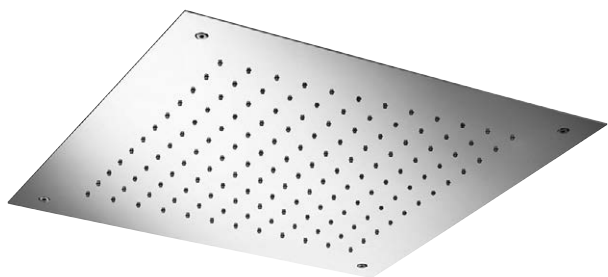

DIVA 1 Outlet 500x500 mm
Square Built-In Shower Head

- **NC44024** ..... £1,279 *Chrome*
- **NC44024.70** ..... £1,602 *Inox*
- **NC44024.79** ..... £1,602 *Matt Black*
- **NC44024.29** ..... £1,817 *PVD Brushed Copper**
- **NC44024.49** ..... £1,817 *PVD Brushed Black**
- **NC44024.59** ..... £1,817 *PVD Brushed Brass*

* Available from September

- ✓ Minimum 0.5 bar
- ✓ Recommended 2.0 bar
- ✓ 1 rain outlet
- ✓ Flush ceiling mounted
- ✓ Anti-limescale
- ✓ 500x500mm

DIVA 1 Outlet 300x300 mm
Square Built-In Shower Head

- **NC44171** ..... £776 *Chrome*

- ✓ Minimum 0.5 bar
- ✓ Recommended 2.0 bar
- ✓ 1 rain outlet
- ✓ Flush ceiling mounted
- ✓ Anti-limescale
- ✓ 300x300mm