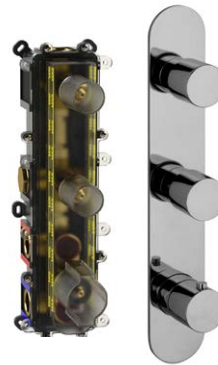

- EL17080**.....£2,653 *170 x 80 cm*

ELLE | Shower Mixers

- ✓ Minimum 0.5 bar
- ✓ Width 117mm

ELLE Manual Shower Mixer
1 Exit

34300	£132	<i>Chrome</i>
34300.70	£172	<i>Inox</i>
34300.79	£172	<i>Matt Black</i>
34300.59	£237	<i>PVD Brushed Brass</i>

- ✓ Minimum 0.5 bar
- ✓ Height 202mm
- ✓ Width 100mm

ELLE Manual Shower Mixer
2 Exit Trim Set

34307	£214	<i>Chrome</i>
34307.70	£279	<i>Inox</i>
34307.79	£279	<i>Matt Black</i>
34307.59	£343	<i>PVD Brushed Brass</i>
94010	£258	<i>VersoBox</i>

ELLE | Thermostatic Mixers

- ✓ High flow rates
- ✓ Minimum 0.2 bar
- ✓ 3/4" connections
- ✓ 70mm install depth
- ✓ Trimset width 100mm
- ✓ Universal fitment

- ✓ High flow rates
- ✓ Minimum 0.2 bar
- ✓ 3/4" connections
- ✓ 70mm install depth
- ✓ Trimset width 100mm
- ✓ Universal fitment