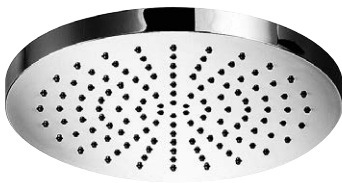

TECH X | Matching Finishes

- ✓ Minimum 0.5 bar
- ✓ Rub clean nozzles
- ✓ Anti-limescale
- ✓ Ø200mm

ARIA Round Ø200
Shower Head