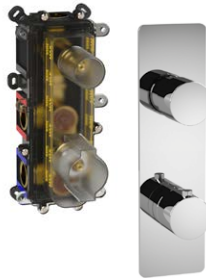

- ✓ Minimum 0.5 bar
- ✓ Projection 178mm

TECH Deck Mounted Mono Basin Mixer

12007	£209	Chrome
12007.70	£295	Inox
12007.29	£349	PVD Brushed Copper*
12007.49	£349	PVD Brushed Black*
12007.59	£349	PVD Brushed Brass

* Available from September

TECH Wall Mounted 2 Hole Basin Mixer

12200	£242	Chrome
12200.70	£339	Inox
12200.29	£399	PVD Brushed Copper*
12200.49	£399	PVD Brushed Black*
12200.59	£399	PVD Brushed Brass

* Available from September

EDITION | Thermostatic Mixers

- ✓ Minimum 0.2 bar
- ✓ 3/4" connections
- ✓ 70mm install depth
- ✓ High flow rates
- ✓ Vertical or Horizontal installation

LAGHI 2 Handle Thermostatic Mixer

TRIMSET	44VB22£206	Chrome
	44VB22.70£289	Inox
	44VB22.29£359	PVD Brushed Copper*
	44VB22.49£359	PVD Brushed Black*
	44VB22.59£359	PVD Brushed Brass
+		
SHOWER VALVE	VB102£373	Versobox 1 Way
	VB202£424	VersoBox 2 Way
	VB302£486	VersoBox 3 Way