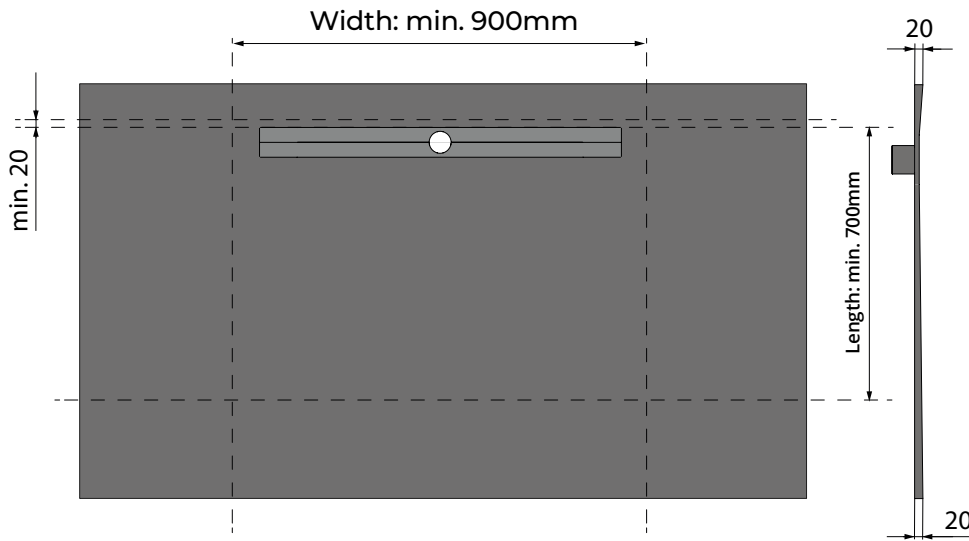

EmporioBagno® | Wetroom in a Box

XL WETROOM Kit For Timber Floors
With Watertight Drain

WB160100 .....£1,113 Grey

- ✓ 1600 x 1000 mm
- ✓ For Timber Floors
- ✓ 800mm Watertight Drain Installed
- ✓ 800mm Grating Not Included (see page 131)