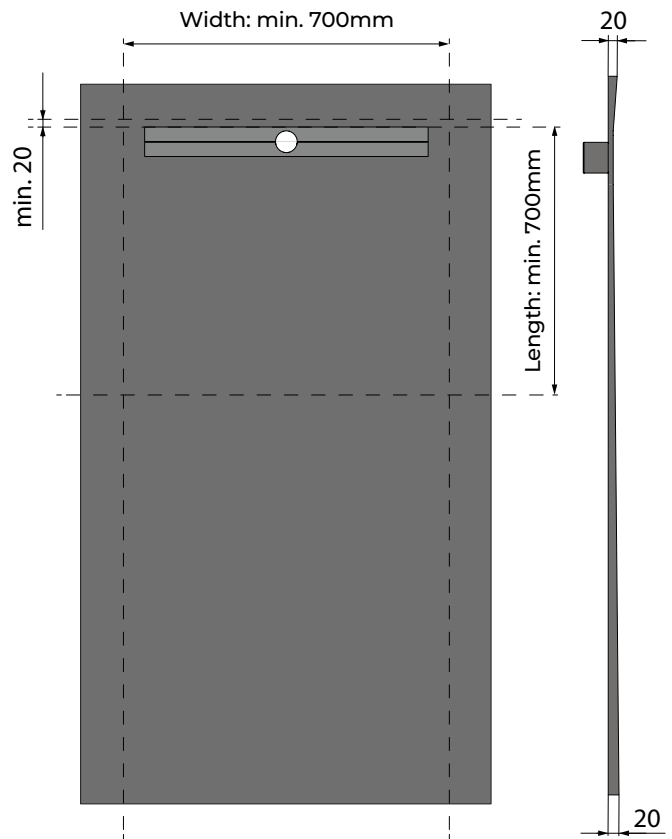

LARGE WETROOM Kit For Timber Floors With Watertight Drain

EmporioBagno® | Wetroom in a Box

- ✓ 900 x 1200 mm
- ✓ For Timber Floors
- ✓ 600mm Watertight Drain Installed
- ✓ 600mm Grating Not Included (see page 131)

- ✓ 900 x 1600 mm
- ✓ For Timber Floors
- ✓ 600mm Watertight Drain Installed
- ✓ 600mm Grating Not Included (see page 131)

SMALL WETROOM Kit For Timber Floors With Watertight Drain