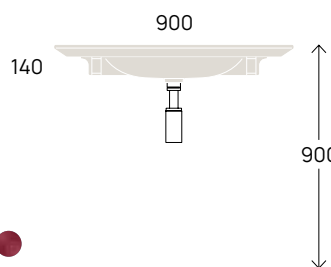

SOSPESO

wall mounted / suspendu / wandhängend

cm

80
89

90
99