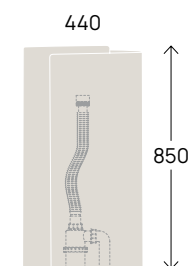

Monoroll art. MR44C _ Cenere

cm

40
49

Monowash art. MW40C

MonoTwin Slim art. MTR42C

MonoTwin Slim art. MTC42C

Monoroll art. MR44C

FREESTANDING