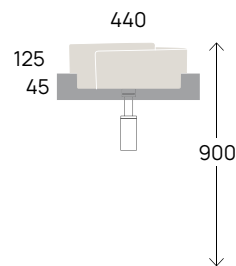

Twin Set 42 art. 5054/42