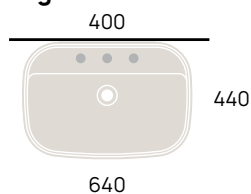

Efi 64 art. 6007