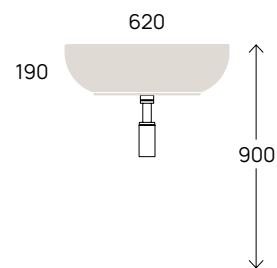

NudaSlim 60 art. ND60PR

Fluo 60 art. FU60L

SOSPESO

wall mounted / suspendu / wandhängend

cm

60
69

Pass 62 art. PS62L

Dip art. DP481