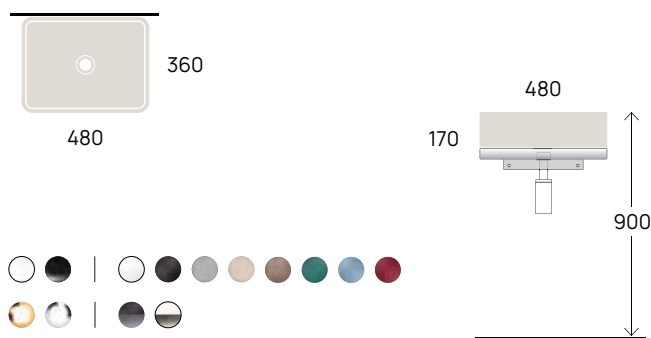

Applight 5025 art. AP5025