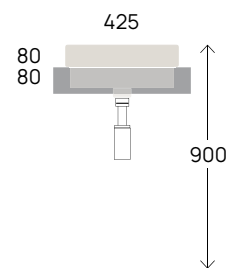

Acquagrande 100 art. 5051

AppLight 120 art. AP120L

INCASSO

recessed / encastrable / Einbau

IO 75 art. IO4275 _ Carbone

cm

40
59

Twin Set 42 art. 5055/42