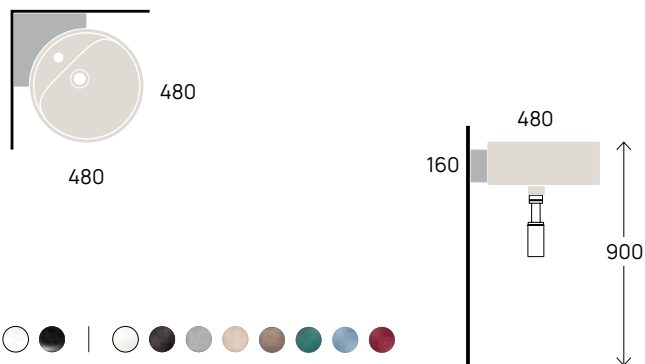

TwinSet Slim 42 art. 5050/42S + TS02/42

Miniwash 48 art. MWL48 + MWS48