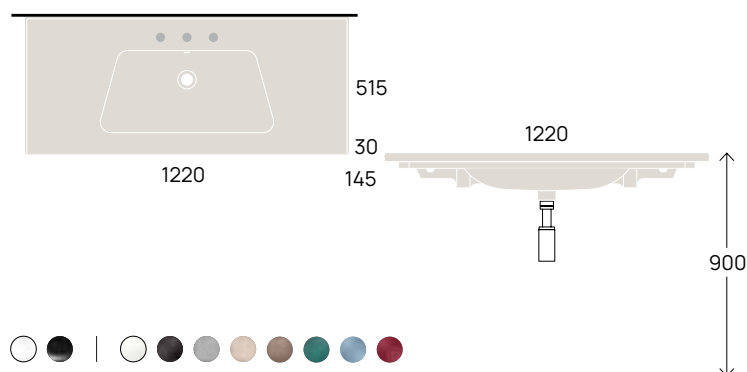

SOSPESO

wall mounted / suspendu / wandhängend

cm

100
130

Bloom 105 art. BM105L

NudaFlat 120 art. ND120L

Applight 120 art. AP120L

Bloom 120 art. BM120L