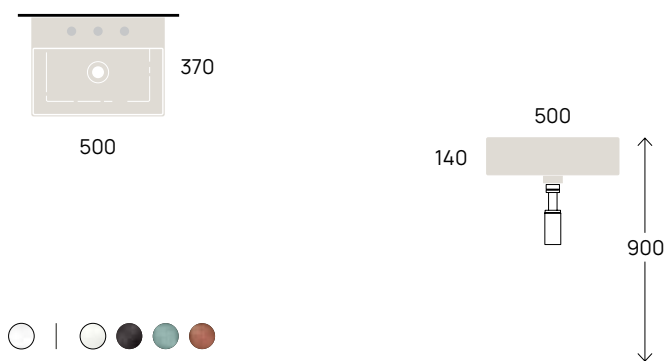

TwinSet Slim 42 art. 5050/42S + TS02/42

Miniwash 48 art. MWL48 + MWS48

50
59

Applight 5025 art. AP5025

Applight 50 art. AP5037

SOSPESO

wall mounted / suspendu / wandhängend

cm