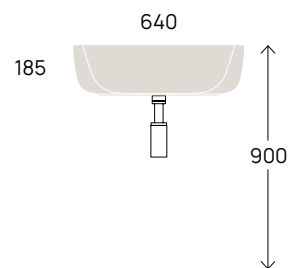

cm

60
69

Monò 64 art. MN64L

70
79