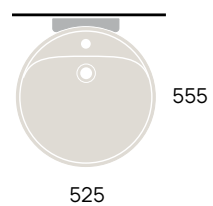

50
59

Applight 50 art. AP5047

Acqualight 50 art. 5058

Pass 50 art. PS50L

Twin Set 52 art. 5050/S + TS01/52

cm

50
59

Twin Set 52 art. 5050/S + TS02/52