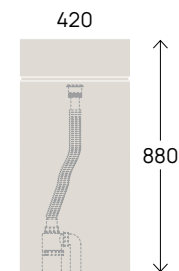

Monoroll art. MR44C _ Cenere

cm

40
49

Monowash art. MW40C

MonoTwin Slim art. MTR42C

MonoTwin Slim art. MTC42C

Monoroll art. MR44C

FREESTANDING