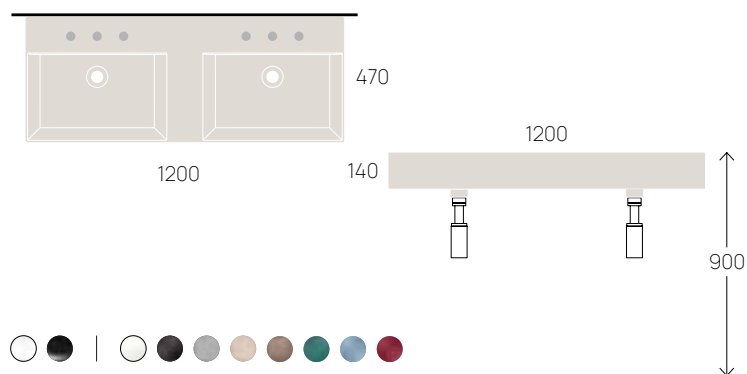

SOSPESO

wall mounted / suspendu / wandhängend

cm

100
130

Bloom 105 art. BM105L

NudaFlat 120 art. ND120L

Applight 120 art. AP120L

Bloom 120 art. BM120L