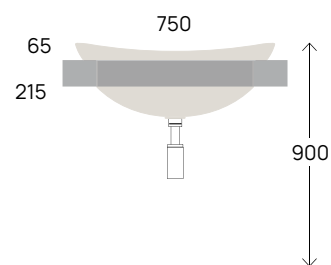

Twin Set 52 art. 5055

60
69

Io 60 art. IO4260

70
110

Io 75 art. IO4275

INCASSO

recessed / encastrable / Einbau

cm