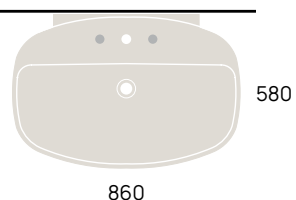

SOSPESO

wall mounted / suspendu / wandhängend

cm

80
89

Nuda 85 art. 5080
550

Nuda 85 art. 5081
550

Bloom 85 art. BM85L

90
99