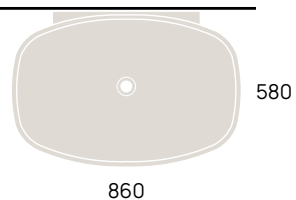

SOSPESO

wall mounted / suspendu / wandhängend

cm

80
89

Nuda 85 art. 5080
550

Nuda 85 art. 5081
550

Bloom 85 art. BM85L

90
99