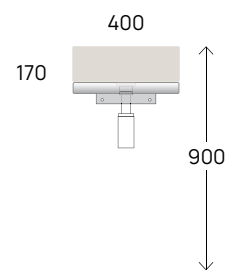

30
39

Miniwash 25 art. MWL25

40
49

Pass 40x22 art. PS40LD

Miniwash 40 art. MWL40 + MWS40

TwinSet Slim 42 art. TW42S + TS01/42

cm

40
49