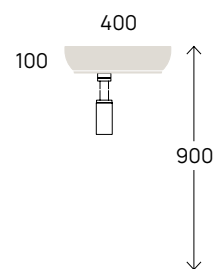

30
39

Miniwash 25 art. MWL25

40
49

Pass 40x22 art. PS40LD

Miniwash 40 art. MWL40 + MWS40

TwinSet Slim 42 art. TW42S + TS01/42

cm

40
49