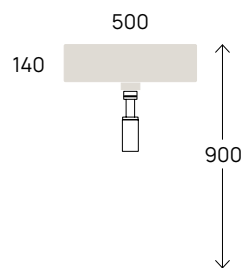

SOSPESO

wall mounted / suspendu / wandhängend

cm

50
59

Applight 50 art. AP5047