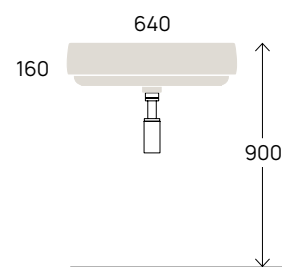

Efi 64 art. 6007