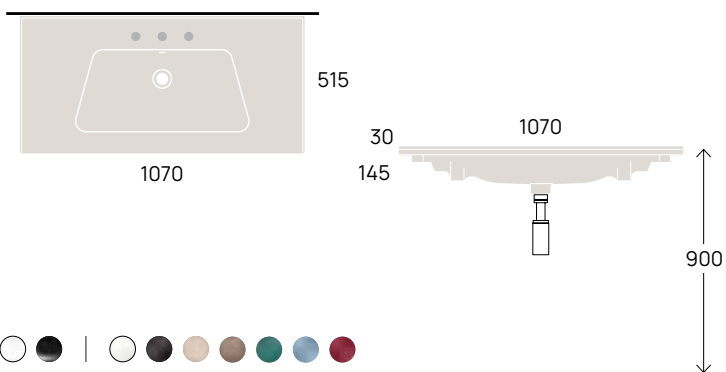

SOSPESO

wall mounted / suspendu / wandhängend

cm

100
130

Bloom 105 art. BM105L

NudaFlat 120 art. ND120L

Applight 120 art. AP120L

Bloom 120 art. BM120L