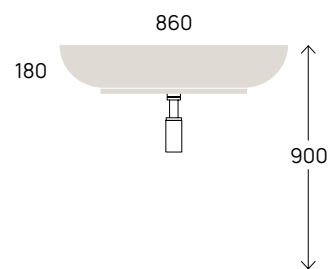

SOSPESO

wall mounted / suspendu / wandhängend

cm

80
89

Nuda 85 art. 5080
550

Nuda 85 art. 5081
550

Bloom 85 art. BM85L

90
99