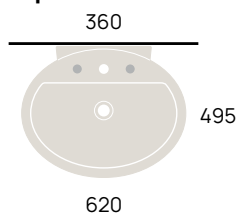

NudaSlim 60 art. ND60PR

Fluo 60 art. FU60L

SOSPESO

wall mounted / suspendu / wandhängend

cm

60
69

Pass 62 art. PS62L

Dip art. DP481