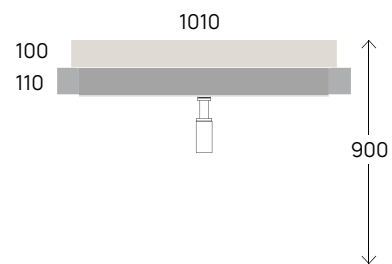

INCASSO

recessed / encastrable / Einbau

cm

70
110