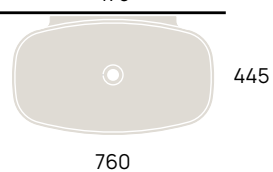

SOSPESO

wall mounted / suspendu / wandhängend

cm

70
79