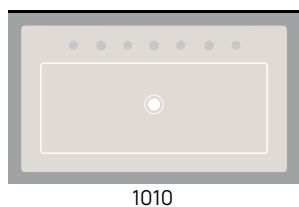

INCASSO

recessed / encastrable / Einbau

cm

70
110