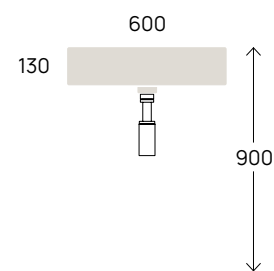

SOSPESO

wall mounted / suspendu / wandhängend

cm

60
69