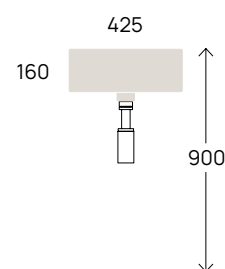

30
39

Miniwash 25 art. MWL25

40
49

Pass 40x22 art. PS40LD

Miniwash 40 art. MWL40 + MWS40

TwinSet Slim 42 art. TW42S + TS01/42

cm

40
49