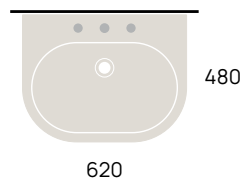

NudaSlim 60 art. ND60PR

Fluo 60 art. FU60L

SOSPESO

wall mounted / suspendu / wandhängend

cm

60
69

Pass 62 art. PS62L

Dip art. DP481