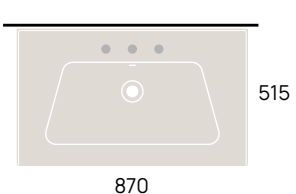

SOSPESO

wall mounted / suspendu / wandhängend

cm

80
89

Nuda 85 art. 5080
550

Nuda 85 art. 5081
550

Bloom 85 art. BM85L

90
99