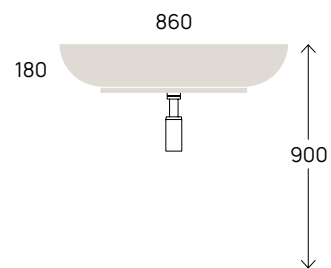

SOSPESO

wall mounted / suspendu / wandhängend

cm

80
89

Nuda 85 art. 5080
550

Nuda 85 art. 5081
550

Bloom 85 art. BM85L

90
99