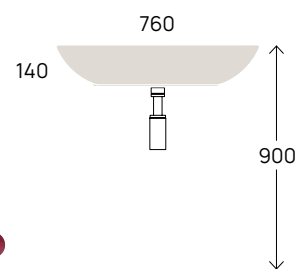

SOSPESO

wall mounted / suspendu / wandhängend

cm

70
79