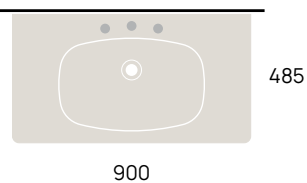

SOSPESO

wall mounted / suspendu / wandhängend

cm

80
89

90
99