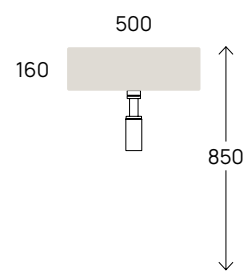

SOSPESO

wall mounted / suspendu / wandhängend

cm

50
59