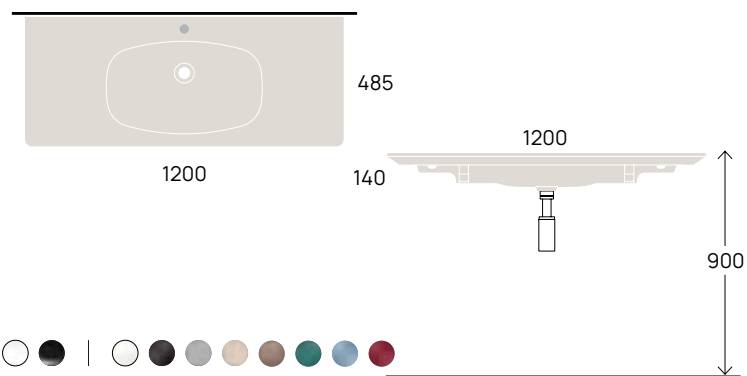

SOSPESO

wall mounted / suspendu / wandhängend

cm

100
130

Bloom 105 art. BM105L

NudaFlat 120 art. ND120L

Applight 120 art. AP120L

Bloom 120 art. BM120L