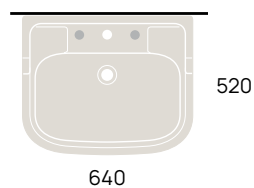

SOSPESO

wall mounted / suspendu / wandhängend

cm

60
69