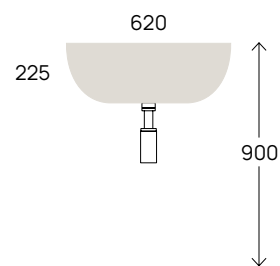

NudaSlim 60 art. ND60PR

Fluo 60 art. FU60L

SOSPESO

wall mounted / suspendu / wandhängend

cm

60
69

Pass 62 art. PS62L

Dip art. DP481