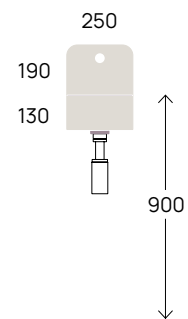

SOSPESO

wall mounted / suspendu / wandhängend

cm

30
39

40
49