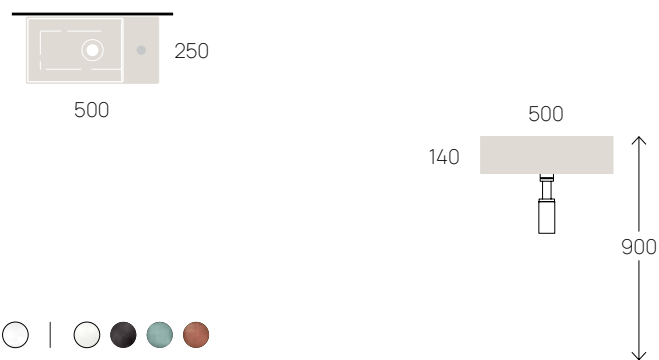

TwinSet Slim 42 art. 5050/42S + TS02/42

Miniwash 48 art. MWL48 + MWS48

50
59

Applight 5025 art. AP5025

Applight 50 art. AP5037

SOSPESO

wall mounted / suspendu / wandhängend

cm