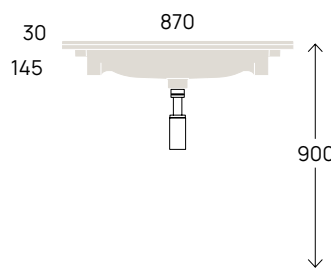

SOSPESO

wall mounted / suspendu / wandhängend

cm

80
89

Nuda 85 art. 5080
550

Nuda 85 art. 5081
550

Bloom 85 art. BM85L

90
99