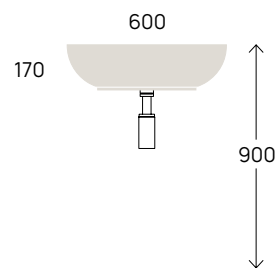

SOSPESO

wall mounted / suspendu / wandhängend

cm

60
69

Nuda 60 art. 5083