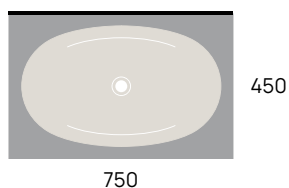

Twin Set 52 art. 5055

60
69

Io 60 art. IO4260

70
110

Io 75 art. IO4275

INCASSO

recessed / encastrable / Einbau

cm