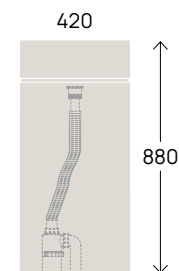

Monoroll art. MR44C _ Cenere

cm

40
49

Monowash art. MW40C

MonoTwin Slim art. MTR42C

MonoTwin Slim art. MTC42C

Monoroll art. MR44C

FREESTANDING