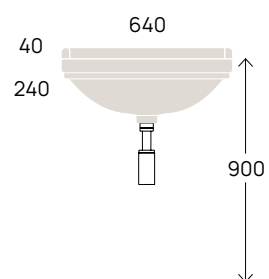

SOSPESO

wall mounted / suspendu / wandhängend

cm

60
69