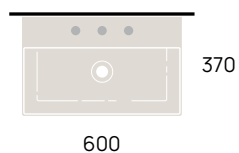

SOSPESO

wall mounted / suspendu / wandhängend

cm

60
69