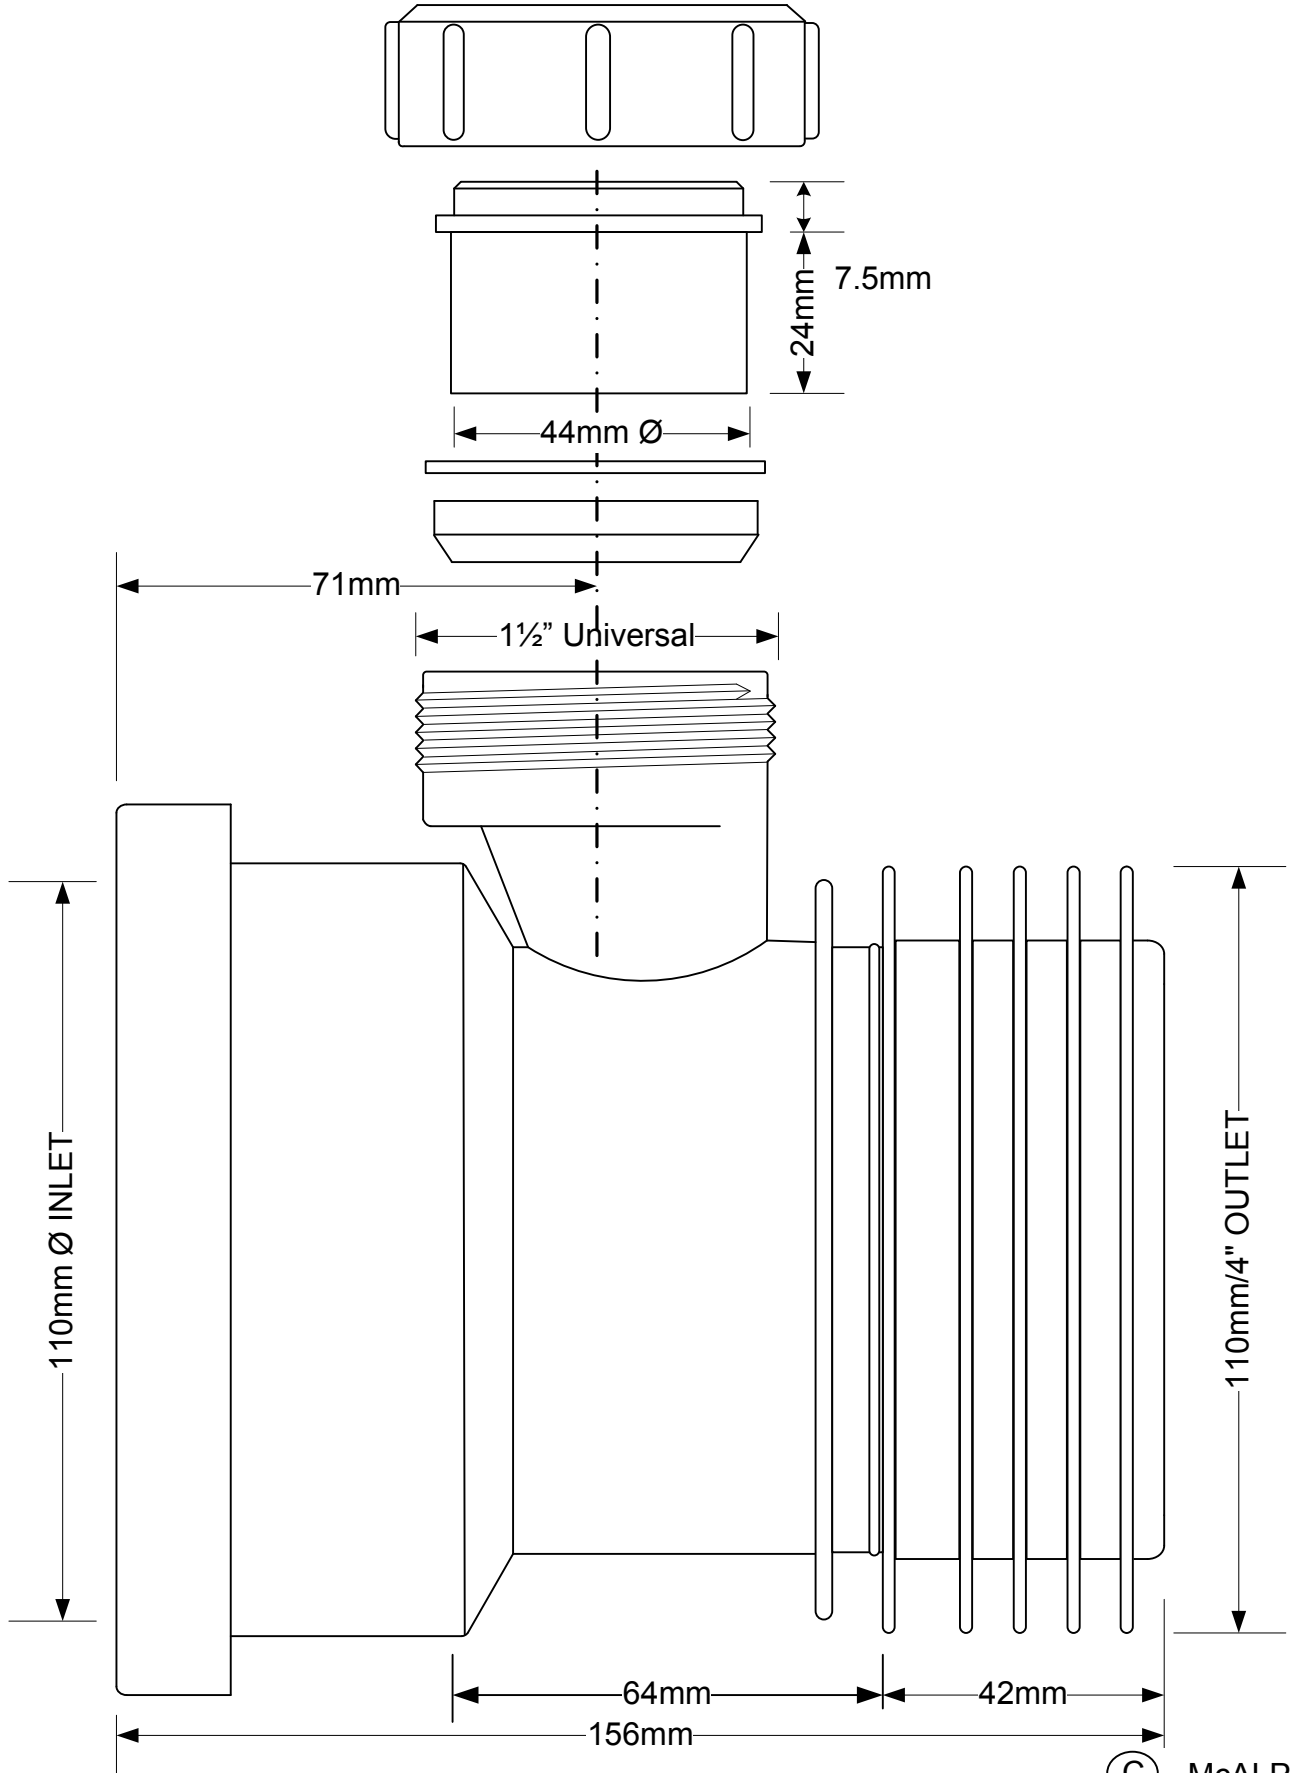

Code:

**DC1-BL-BO**

© McALPINE  
21/07/10

Drawing verified  
correct as of:

DRAWN BY  
ELLEN McLELLAN  
MATERIAL: BLACK

REVISED  
21.07.10  
SCALE  
1: 1.125

FILENAME  
DC1-BL-BO.VSD  
DATE  
21.07.10