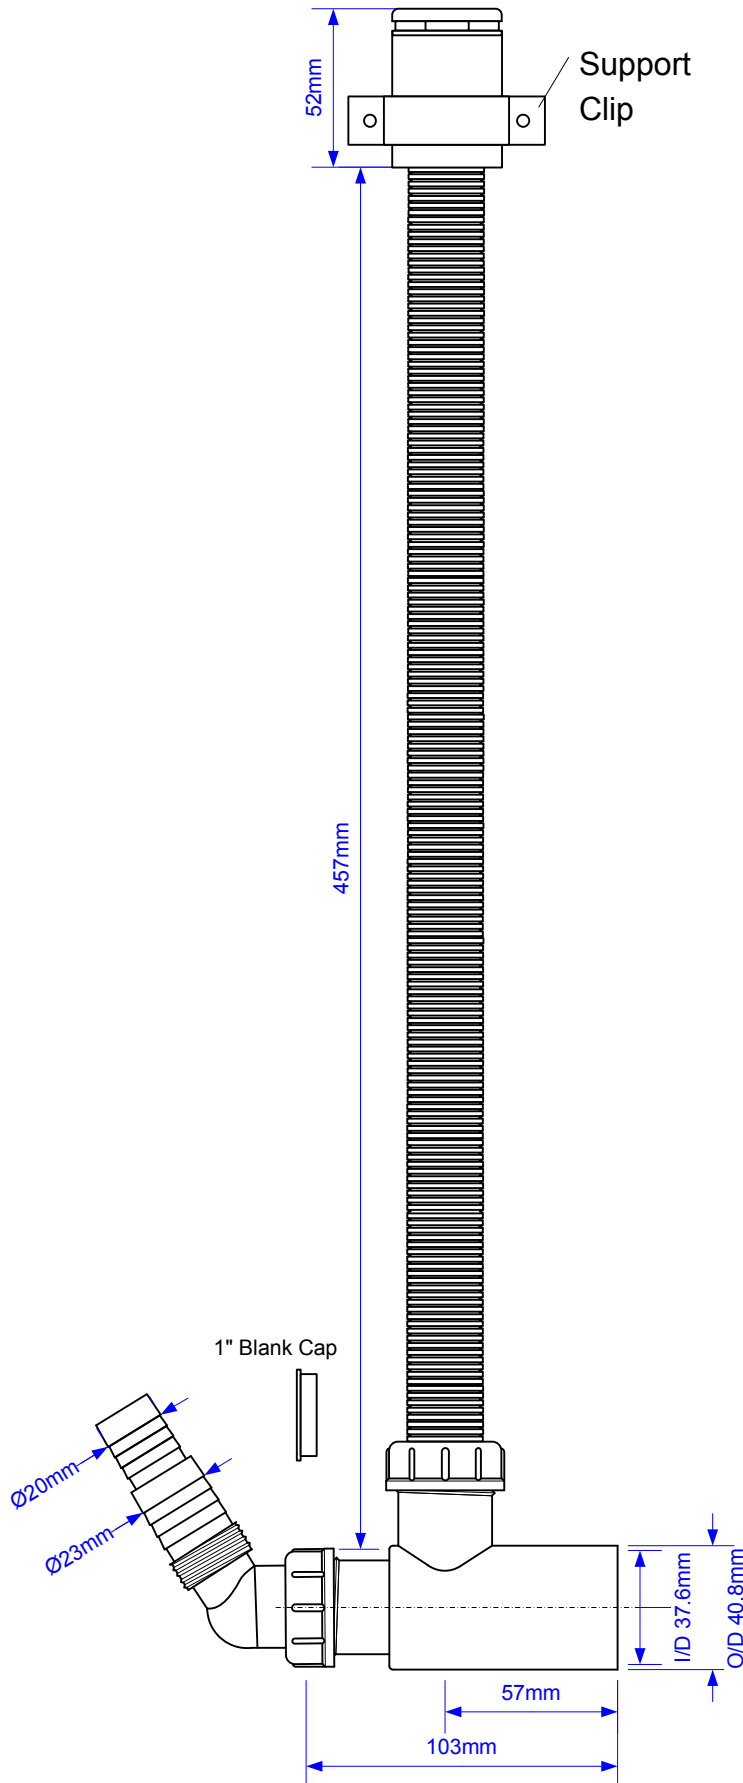

Code:

TV1

©  
McALPINE

Drawing verified  
correct as of:

15.03.12  
TC

DRAWN BY

TC

REVISED

1-Re-drawn

FILENAME

TV1.VSD

SCALE

1: 2.5

DATE

15.03.12