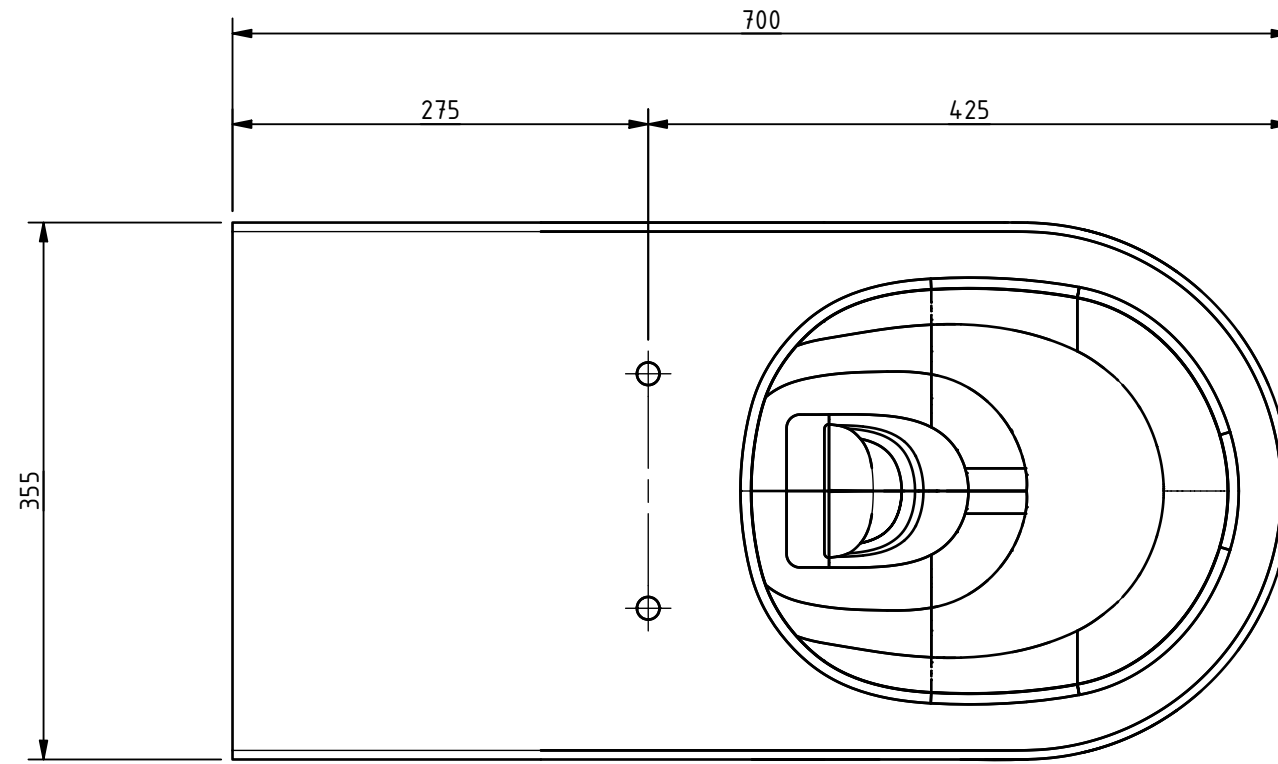

PRODUCT INFO: NY03-SW-43000 - PREMIUM RIMLESS WALL HUNG DOC M PAN

ALL DIMENSIONS ARE IN mm UNLESS STATED OTHERWISE

NY03-SW-43000 REV 1

DISCLAIMER: NYMAS GROUP MAKES EVERY EFFORT TO ENSURE THAT THE INFORMATION PROVIDED ON THIS DRAWING IS CORRECT. HOWEVER, WE CANNOT GUARANTEE THIS, AND ACCEPT NO LIABILITY FOR ANY INFORMATION OR ADVICE GIVEN ON THIS DRAWING.