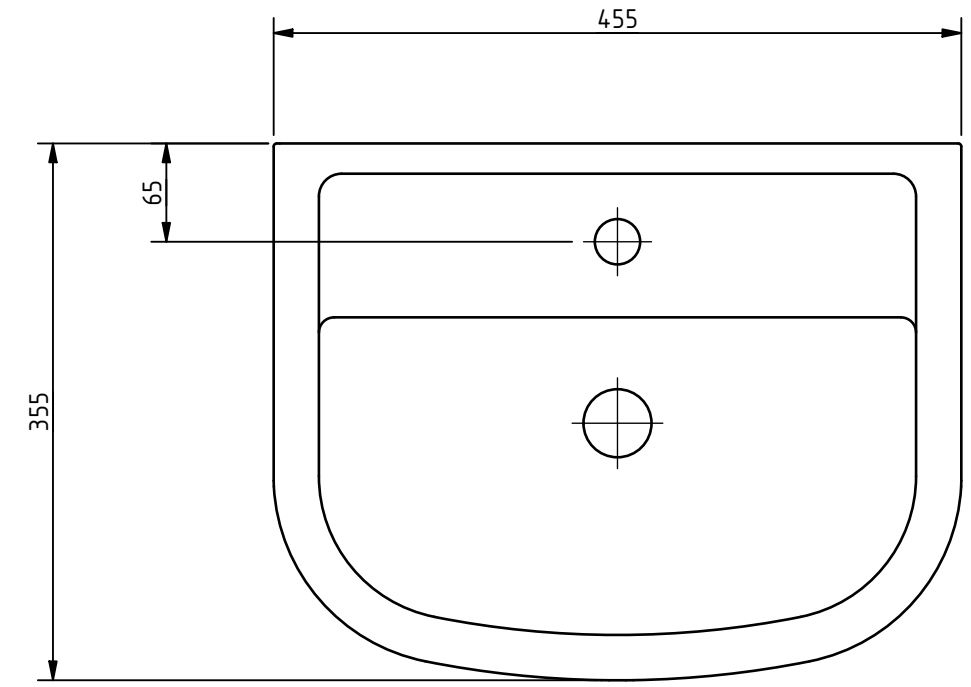

PRODUCT INFO: NY02-SW-00103 - 455mm PREMIUM BASIN, CENTRAL TAP HOLE, NO OVERFLOW

ALL DIMENSIONS ARE IN mm UNLESS STATED OTHERWISE

MKT-NY02-SW-00103 REV 1

DISCLAIMER: NYMAS GROUP MAKES EVERY EFFORT TO ENSURE THAT THE INFORMATION PROVIDED ON THIS DRAWING IS CORRECT. HOWEVER, WE CANNOT GUARANTEE THIS, AND ACCEPT NO LIABILITY FOR ANY INFORMATION OR ADVICE GIVEN ON THIS DRAWING.