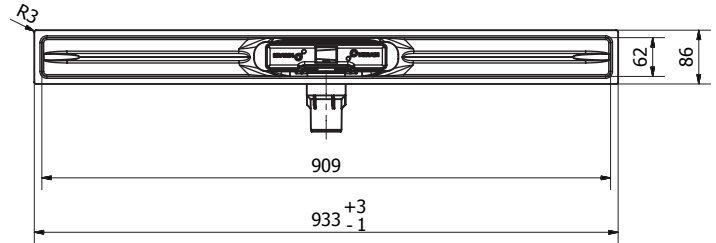

PRO 72 Linear Drain 900mm RRP

PRO90	Linear 900mm drain for screed floors	£519
MEM5M	Waterproof membrane 5m² (5m x 1m roll)	£86