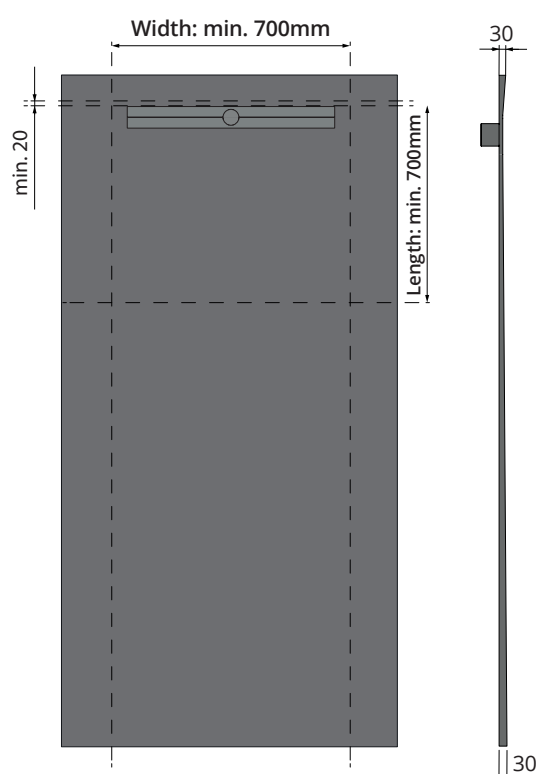

200X100 TILEABLE SHOWER TRAY KIT

RRP

WB200100 **XXL wetroom in a box for timber floors** £1,254

1000 x 2000mm with 600mm Watertight Drain Installed
(600mm grating not included, see page 10-11)