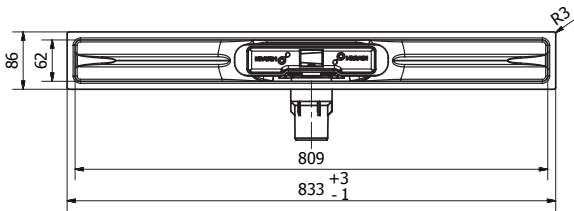

PRO 72 Linear Drain 800mm RRP

PRO80	Linear 800mm drain for screed floors	£499
MEM5M	Waterproof membrane 5m² (5m x 1m roll)	£86