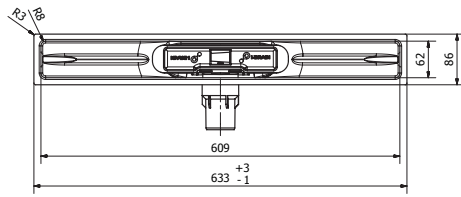

EmporioBagno® PRO Linear Wet Room Drains

PRO 72 Linear Drain 600mm RRP

PRO60	Linear 600mm drain for screed floors	£449
MEM5M	Waterproof membrane 5m² (5m x 1m roll)	£86