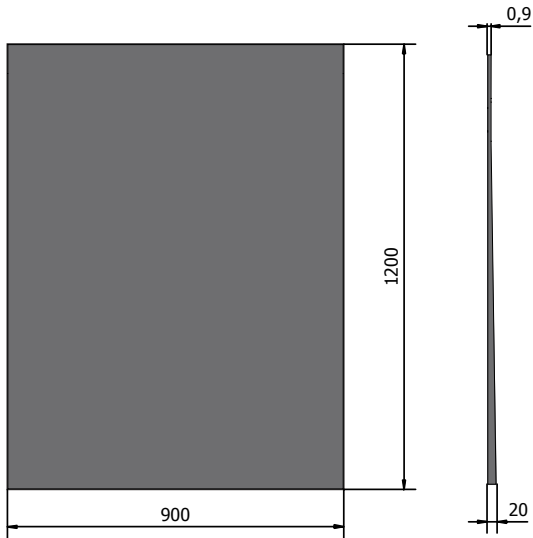

MEM5M Waterproof membrane 5m² (5m x 1m roll) **£86**

EmporioBagno® XPS Sloping Boards

90X120 SLOPING BOARD 20MM THICK

RRP

SB90120 Single fall XPS board

£319

For use on timber floors or concrete screed floors