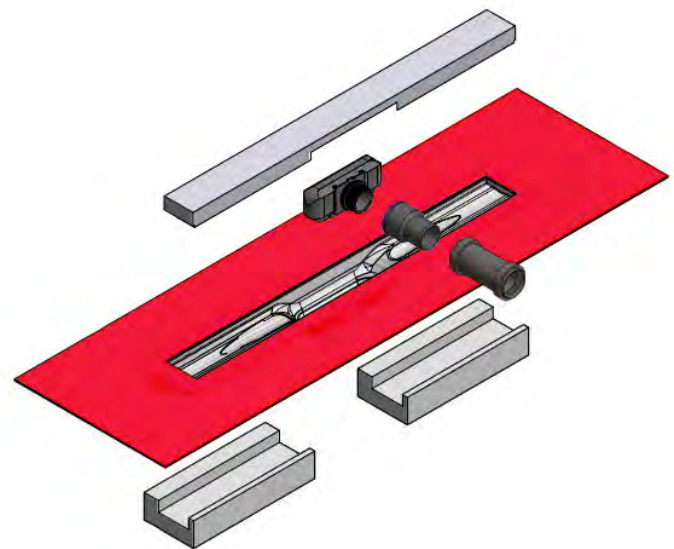

EmporioBagno® ABS Linear Wet Room Drains

Ideal for use on screed floor applications

100% Watertight Solution

25 Year Guarantee

Ultra Low 54mm Built-in height

Pre-glued Waterproof Membrane on Screed Solution

Double Drain System with removable siphon

Reversible Gratings to allow Tile/Stone Inserts

All kits include:

- Pre-glued Waterproof Membrane on Drain Body.
- Screed Installation Block.
- Tiling Block.
- Double Drain System with removable siphon.
- Built-in Height 54mm.
- UK 40mm Waste Adaptor.
- Flow Capacity 26.4L/min.