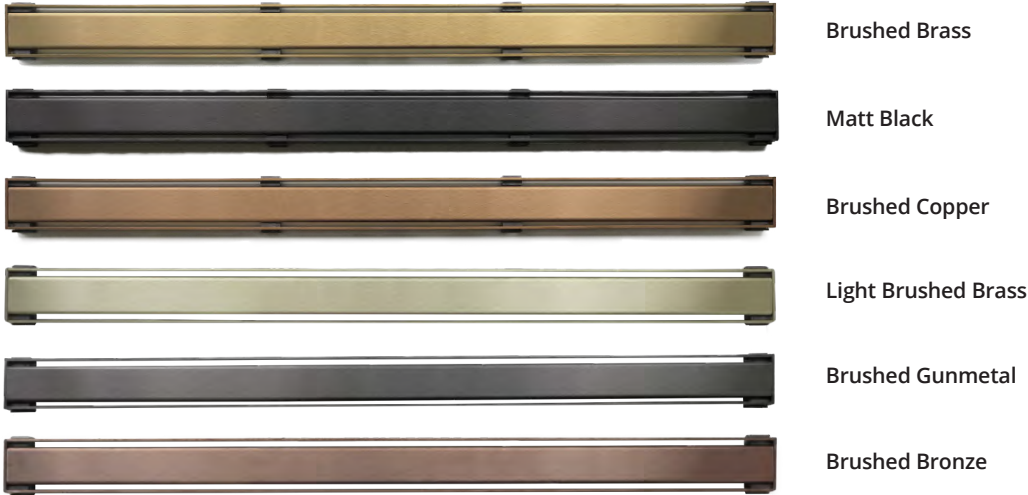

EmporioBagno® PVD Gratings

Linear 60 Gratings			RRP
LINEAR60.59	Linear 60 grating	Brushed Brass	£281
LINEAR60.79	Linear 60 grating	Matt Black	£281
LINEAR60.29	Linear 60 grating	Brushed Copper	£281
LINEAR60.39	Linear 60 grating	Light Brushed Brass	£281
LINEAR60.49	Linear 60 grating	Brushed Gunmetal	£281
LINEAR60.69	Linear 60 grating	Brushed Bronze	£281

Linear 80 Gratings			RRP
LINEAR80.59	Linear 80 grating	Brushed Brass	£308
LINEAR80.79	Linear 80 grating	Matt Black	£308
LINEAR80.29	Linear 80 grating	Brushed Copper	£308
LINEAR80.39	Linear 80 grating	Light Brushed Brass	£308
LINEAR80.49	Linear 80 grating	Brushed Gunmetal	£308
LINEAR80.69	Linear 80 grating	Brushed Bronze	£308