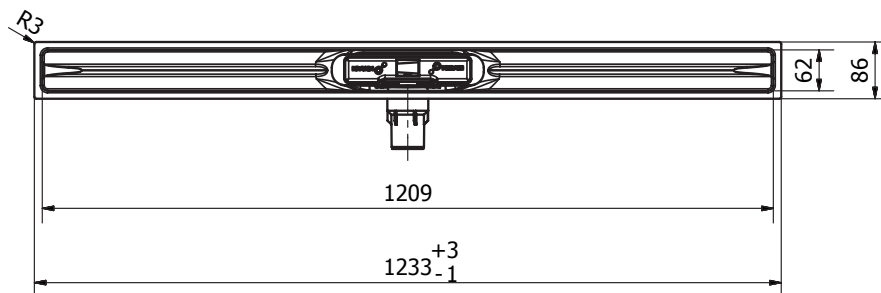

PRO 72 Linear Drain 1200mm RRP

PRO120	Linear 1200mm drain for screed floors	£569
MEM5M	Waterproof membrane 5m² (5m x 1m roll)	£86