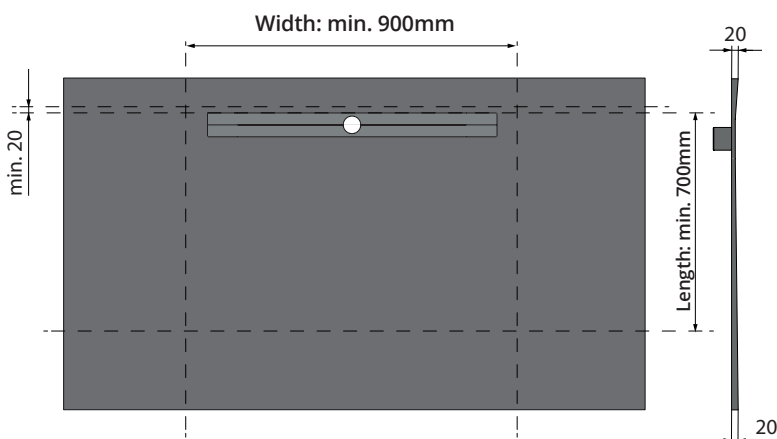

100% Watertight Solution

25 Year Guarantee

Easy to Cut to Size

Fully integrated watertight drain

Reversible Grating to allow Tile/Stone Inserts

Ultra Low 85mm Build up height

All kits include:

- Sloping Waterproofed XPS Board.
- Fully Watertight Drain Factory Fitted.
- 5m2 Waterproof Tanking membrane (Applied with Flexible Tile Adhesive).
- Hygienic Stainless Steel Drain body.
- Reinforced with 4 Layers of Cement.
- Built-in Height 85mm.
- UK 50mm Waste Adaptor.
- Flow Capacity 31L/min.
- 360 Degree Rotating Waste Siphon.

160X90 TILEABLE SHOWER TRAY KIT

RRP

WB16090 **Large wetroom in a box for timber floors** £897

900 x 1600mm with 600mm Watertight Drain Installed
(600mm grating not included, see pages 10-11)

160X100 TILEABLE SHOWER TRAY KIT

RRP

WB160100 **Extra large wetroom in a box for timber floors** £1,113

1600 x 1000mm with 800mm Watertight Drain Installed
(800mm grating not included, see page 10-11)

200X100 TILEABLE SHOWER TRAY KIT

RRP