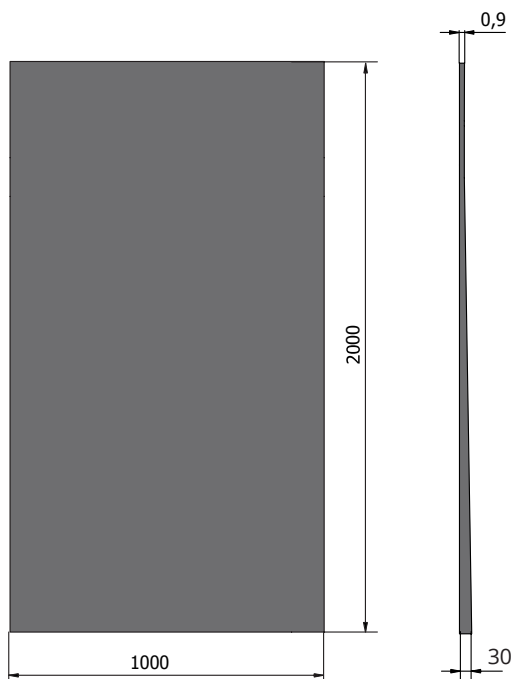

100X200 SLOPING BOARD 30MM THICK

RRP

SB100200 Single fall XPS board

£475

For use on timber floors or concrete screed floors

* Supplied in two pieces