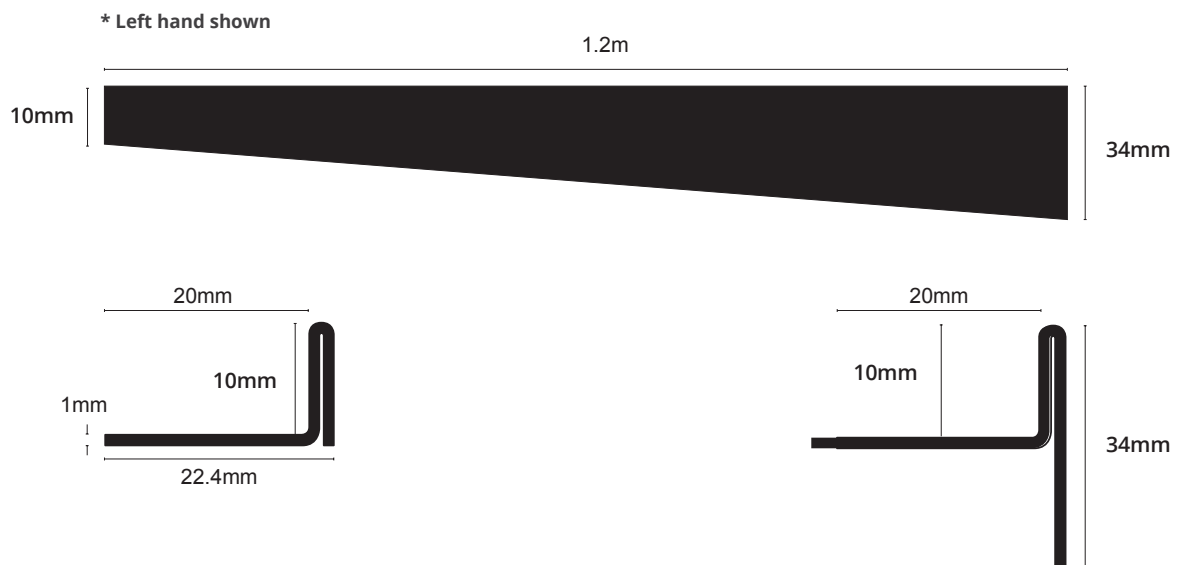

EmporioBagno® Incline Shower Profiles

Incline 120 Profile Left Hand		RRP
EBTRIML.00	EB Wetroom LHD Slope Trim 120 ST/STEEL	£82
EBTRIML.59	EB Wetroom LHD Slope Trim 120 BRUSHED BRASS	£82

Incline 120 Profile Right Hand		RRP
EBTRIMR.00	EB Wetroom RHD Slope Trim 120 ST/STEEL	£82
EBTRIMR.59	EB Wetroom RHD Slope Trim 120 BRUSHED BRASS	£82