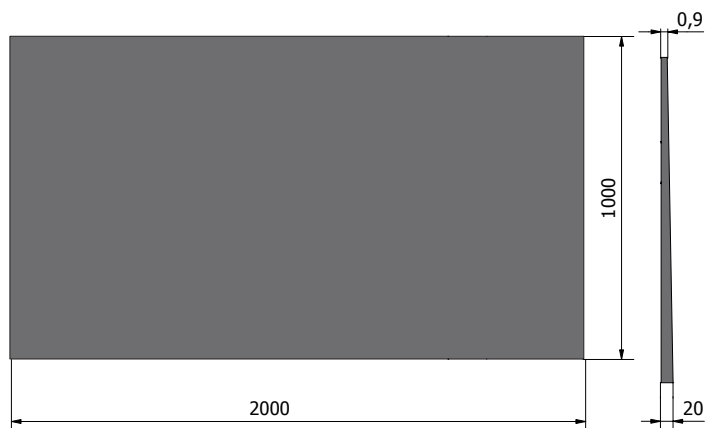

200X100 SLOPING BOARD 20MM THICK

RRP

SB200100 Single fall XPS board

475

For use on timber floors or concrete screed floors

* Supplied in two pieces