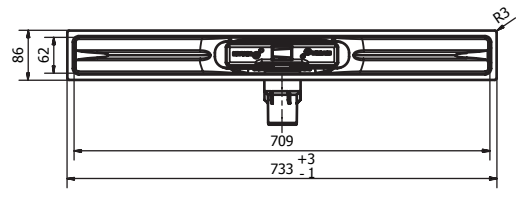

PRO 72 Linear Drain 700mm RRP

PRO70	Linear 700mm drain for screed floors	£469
MEM5M	Waterproof membrane 5m² (5m x 1m roll)	£86