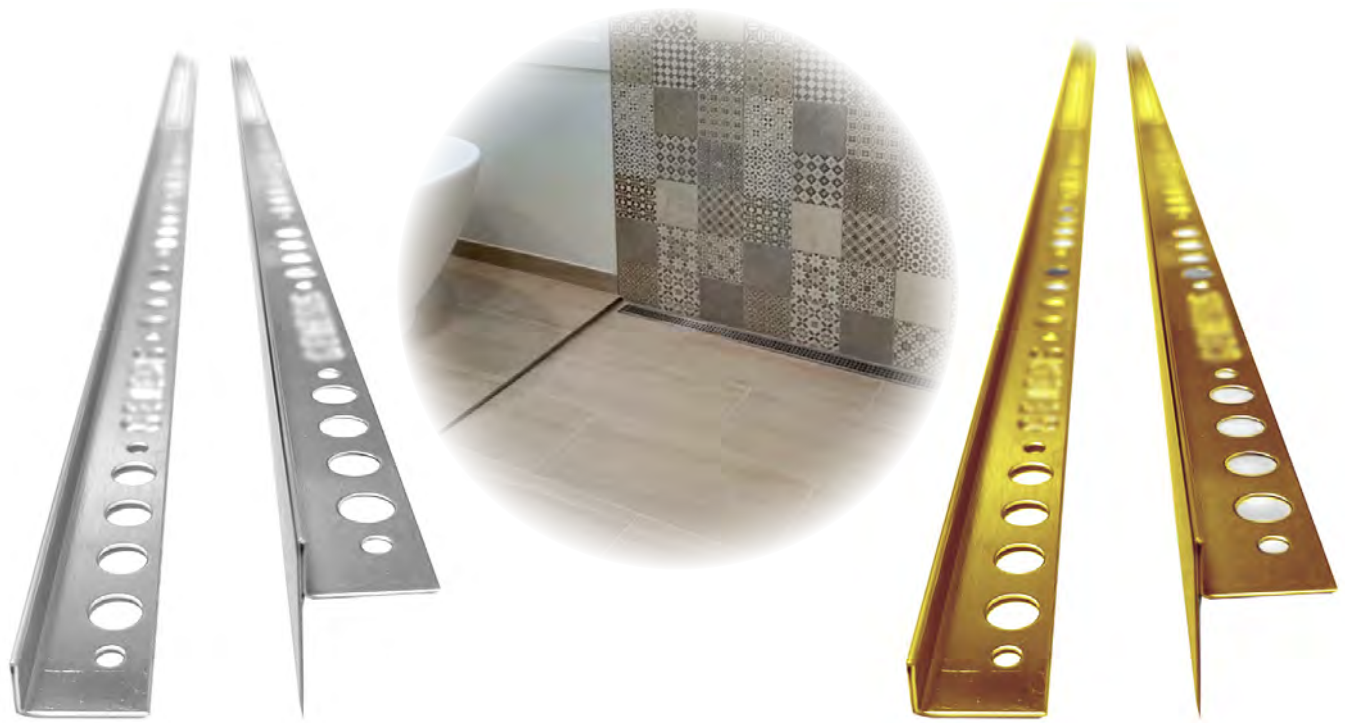

EmporioBagno® Incline Shower Profiles

Stainless Steel

Brushed Brass

Incline 120 Profile Left Hand		RRP
EBTRIML.00	EB Wetroom LHD Slope Trim 120 ST/STEEL	£82
EBTRIML.59	EB Wetroom LHD Slope Trim 120 BRUSHED BRASS	£82

Incline 120 Profile Right Hand		RRP
EBTRIMR.00	EB Wetroom RHD Slope Trim 120 ST/STEEL	£82
EBTRIMR.59	EB Wetroom RHD Slope Trim 120 BRUSHED BRASS	£82