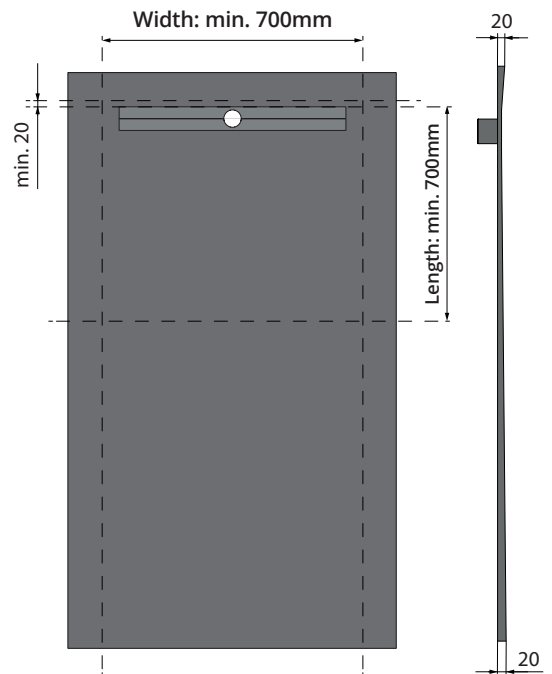

100% Watertight Solution

25 Year Guarantee

Easy to Cut to Size

Fully integrated watertight drain

Reversible Grating to allow Tile/Stone Inserts

Ultra Low 85mm Build up height

All kits include:

- Sloping Waterproofed XPS Board.
- Fully Watertight Drain Factory Fitted.
- 5m2 Waterproof Tanking membrane (Applied with Flexible Tile Adhesive).
- Hygienic Stainless Steel Drain body.
- Reinforced with 4 Layers of Cement.
- Built-in Height 85mm.
- UK 50mm Waste Adaptor.
- Flow Capacity 31L/min.
- 360 Degree Rotating Waste Siphon.

EmporioBagno® Wetroom in a Box

120X90 TILEABLE SHOWER TRAY KIT

RRP

WB12090 **Small wetroom in a box for timber floors** £780

900 x 1200mm with 600mm Watertight Drain Installed
(600mm grating not included, see page 10-11)

160X90 TILEABLE SHOWER TRAY KIT

RRP

WB16090 **Large wetroom in a box for timber floors** £897

900 x 1600mm with 600mm Watertight Drain Installed
(600mm grating not included, see pages 10-11)

160X100 TILEABLE SHOWER TRAY KIT

RRP

WB160100 **Extra large wetroom in a box for timber floors** £1,113

1600 x 1000mm with 800mm Watertight Drain Installed
(800mm grating not included, see page 10-11)

200X100 TILEABLE SHOWER TRAY KIT

RRP