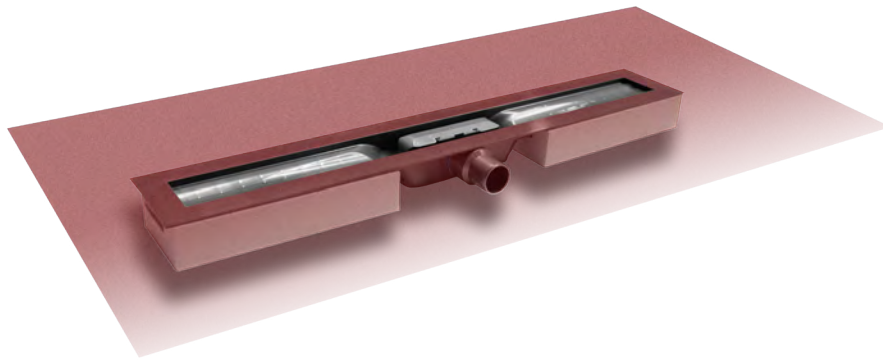

EmporioBagno® ABS Linear Wet Room Drains

Ideal for use on screed floor applications

100% Watertight Solution

25 Year Guarantee

Ultra Low 54mm Built-in height

Pre-glued Waterproof Membrane on Screed Solution

Double Drain System with removable siphon

Reversible Gratings to allow Tile/Stone Inserts

All kits include:

- Pre-glued Waterproof Membrane on Drain Body.
- Screed Installation Block.
- Tiling Block.
- Double Drain System with removable siphon.
- Built-in Height 54mm.
- UK 40mm Waste Adaptor.
- Flow Capacity 26.4L/min.