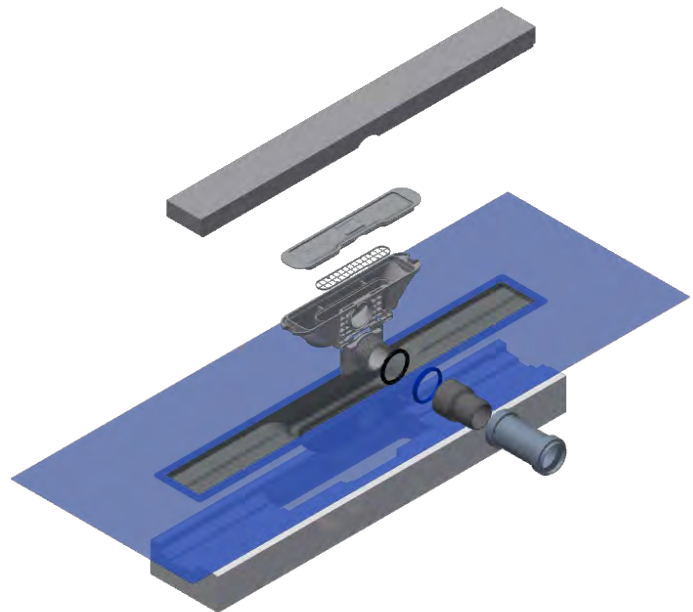

25 Year Guarantee

Ultra Low 72mm Built-in height

Pre-glued Waterproof Membrane on Screed Solution

Double Drain System with removable siphon

Reversible Gratings to allow Tile/Stone Inserts

All kits include:

- Pre-glued Waterproof Membrane on Drain Body.
- Hygienic Stainless Steel Drain body.
- Screed Installation Block.
- Tiling Block.
- Double Drain System with removable siphon.
- Built-in Height 72mm.
- UK 50mm Waste Adaptor.
- Water Seal height of 50mm.
- Flow Capacity 33.5L/min.