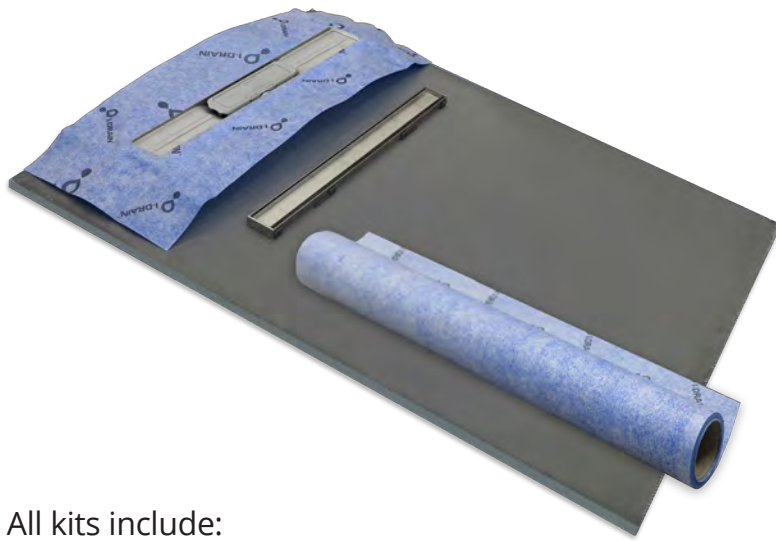

EmporioBagno® Wetroom Kits

Ideal for use on timber or screed floor applications

All kits include:

- Sloping Waterproofed XPS Board.
- Pre-glued Waterproof Membrane on Drain Body.
- 5m² Waterproof Tanking membrane (Applied with Flexible Tile Adhesive).
- Hygienic Stainless Steel Drain body.
- Built-in Height 72mm.
- Water Seal height of 50mm.
- Flow Capacity 33.5L/min.

100% Watertight Solution

25 Year Guarantee

Easy to Cut to Size

Pre-glued Waterproof Membrane

Reversible Grating to allow Tile/Stone Inserts

Ultra Low 72mm Build up height