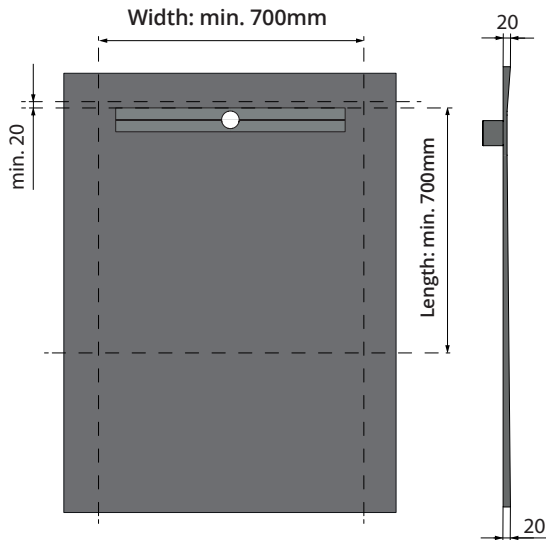

100% Watertight Solution

25 Year Guarantee

Easy to Cut to Size

Fully integrated watertight drain

Reversible Grating to allow Tile/Stone Inserts

Ultra Low 85mm Build up height

All kits include:

- Sloping Waterproofed XPS Board.
- Fully Watertight Drain Factory Fitted.
- 5m2 Waterproof Tanking membrane (Applied with Flexible Tile Adhesive).
- Hygienic Stainless Steel Drain body.
- Reinforced with 4 Layers of Cement.
- Built-in Height 85mm.
- UK 50mm Waste Adaptor.
- Flow Capacity 31L/min.
- 360 Degree Rotating Waste Siphon.

EmporioBagno® Wetroom in a Box

120X90 TILEABLE SHOWER TRAY KIT

RRP

WB12090 **Small wetroom in a box for timber floors** £780

900 x 1200mm with 600mm Watertight Drain Installed
(600mm grating not included, see page 10-11)

160X90 TILEABLE SHOWER TRAY KIT

RRP

WB16090 **Large wetroom in a box for timber floors** £897

900 x 1600mm with 600mm Watertight Drain Installed
(600mm grating not included, see pages 10-11)

160X100 TILEABLE SHOWER TRAY KIT

RRP

WB160100 **Extra large wetroom in a box for timber floors** £1,113

1600 x 1000mm with 800mm Watertight Drain Installed
(800mm grating not included, see page 10-11)

200X100 TILEABLE SHOWER TRAY KIT

RRP