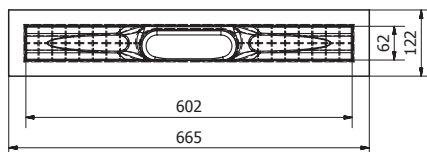

Double Drain System with removable siphon

Reversible Gratings to allow Tile/Stone Inserts

All kits include:

- Pre-glued Waterproof Membrane on Drain Body.
- Screed Installation Block.
- Tiling Block.
- Double Drain System with removable siphon.
- Built-in Height 54mm.
- UK 40mm Waste Adaptor.
- Flow Capacity 26.4L/min.

* Built-in height 54 mm

Linear 60 Drain for Screed Floors

RRP

SCR60 Linear 600mm drain for screed floors **£274**

MEM5M Waterproof membrane 5m² (5m x 1m roll) **£86**

Linear 80 Drain for Screed Floors

RRP

SCR80 Linear 800mm drain for screed floors **£299**