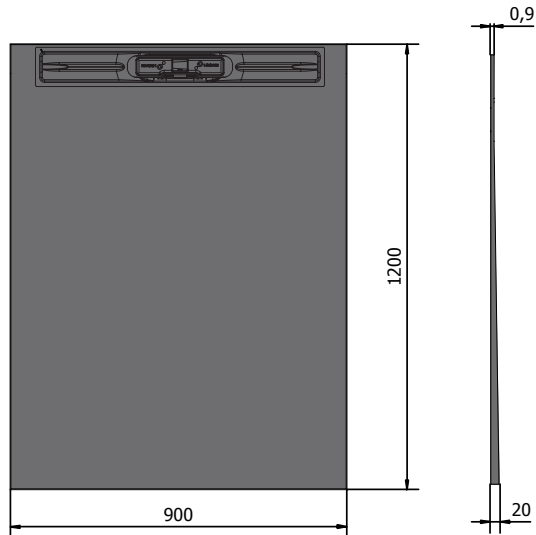

EmporioBagno® Wetroom Kits

90X120 WET ROOM KIT

RRP

WK90120.60	Kit complete with 60cm drain	£938
WK90120.70	Kit complete with 70cm drain	£975
WK90120.80	Kit complete with 80cm drain	£1,006

All kits include 900 x 1200mm sloping board, linear PRO 72 drain, reversible grating and 5m2 waterproof membrane