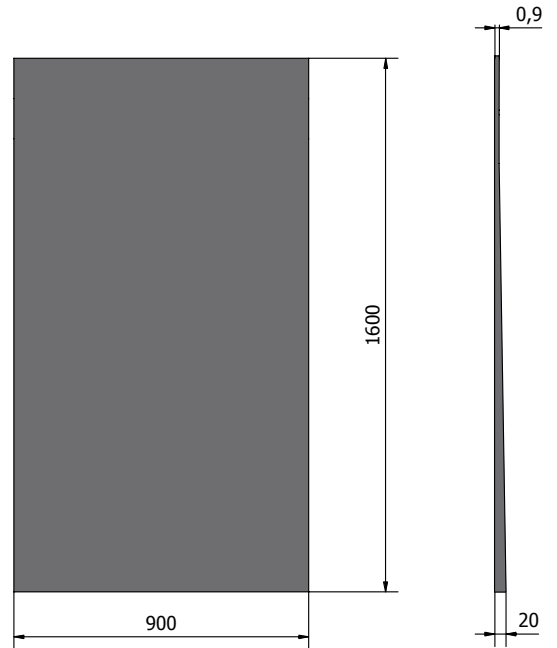

90X160 SLOPING BOARD 20MM THICK

RRP

SB90160 Single fall XPS board

£410

For use on timber floors or concrete screed floors