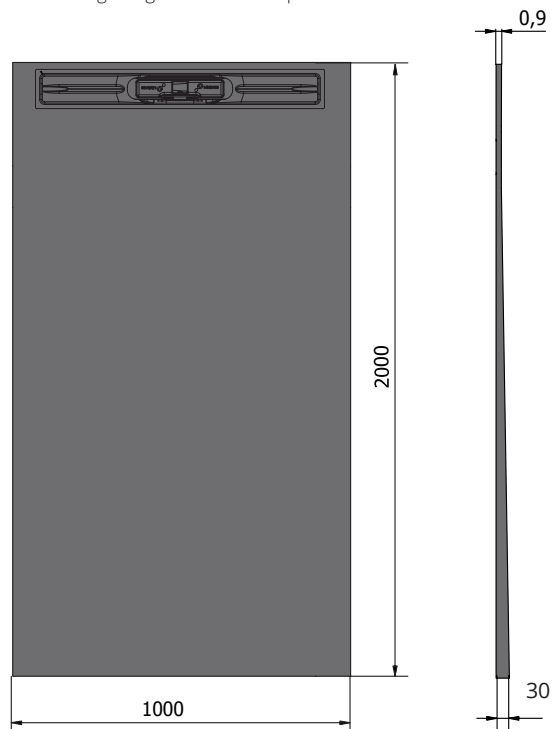

100X200 WET ROOM KIT

RRP

WK100200.60	Kit complete with 60cm drain	£1,095
WK100200.70	Kit complete with 70cm drain	£1,132
WK100200.80	Kit complete with 80cm drain	£1,162
WK100200.90	Kit complete with 90cm drain	£1,190

All kits include 1000 x 2000mm sloping board, linear PRO 72 drain, reversible grating and 5m2 waterproof membrane