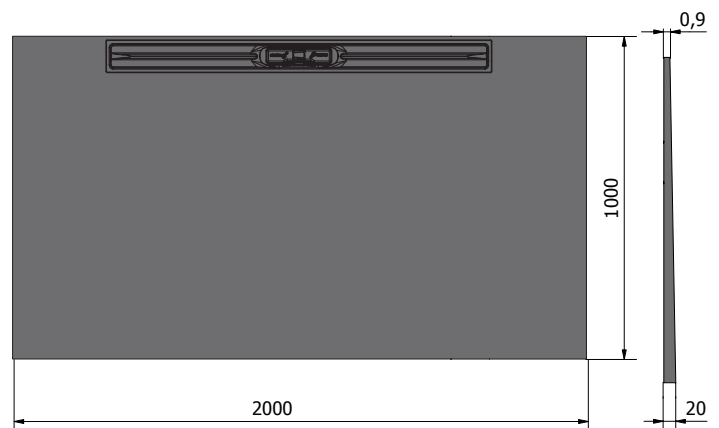

200X100 WET ROOM KIT

RRP

WK200100.80	Kit complete with 80cm drain	£1,162
WK200100.90	Kit complete with 90cm drain	£1,190
WK200100.120	Kit complete with 120cm drain	£1,262

All kits include 2000 x 1000mm sloping board, linear PRO 72 drain, reversible grating and 5m2 waterproof membrane