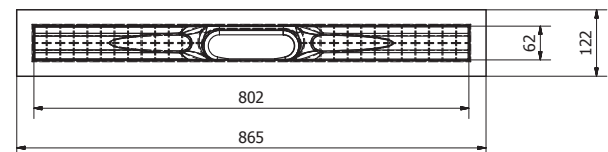

Double Drain System with removable siphon

Reversible Gratings to allow Tile/Stone Inserts

All kits include:

- Pre-glued Waterproof Membrane on Drain Body.
- Screed Installation Block.
- Tiling Block.
- Double Drain System with removable siphon.
- Built-in Height 54mm.
- UK 40mm Waste Adaptor.
- Flow Capacity 26.4L/min.

* Built-in height 54 mm

Linear 60 Drain for Screed Floors

RRP

SCR60 Linear 600mm drain for screed floors **£274**

MEM5M Waterproof membrane 5m² (5m x 1m roll) **£86**

Linear 80 Drain for Screed Floors

RRP

SCR80 Linear 800mm drain for screed floors **£299**