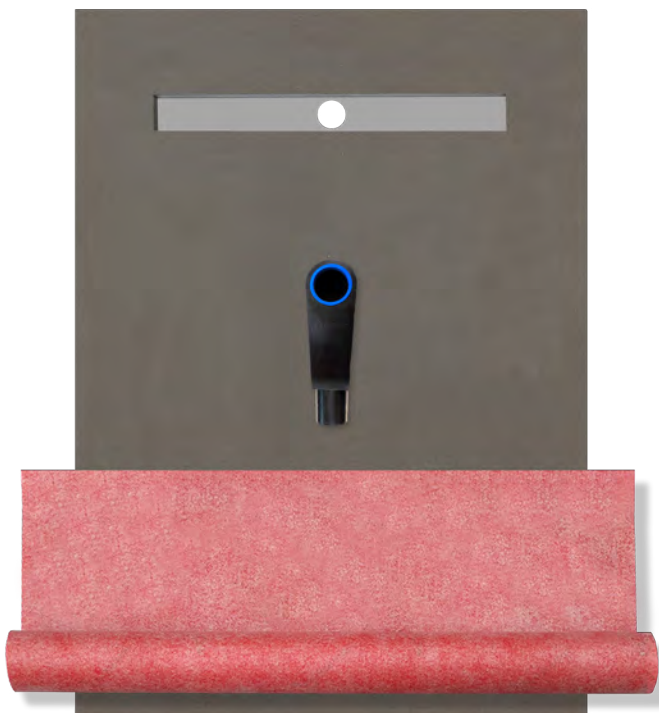

Tested by
SP Sweden

25 years watertight patented glueing of the
membrane with the I-Drain. EN1253-ISO 9001-
LGA approved

EmporioBagno® Wetroom in a Box

Ideal for use on timber or screed floor applications

100% Watertight Solution

25 Year Guarantee

Easy to Cut to Size

Fully integrated watertight drain

Reversible Grating to allow Tile/Stone Inserts

Ultra Low 85mm Build up height

All kits include:

- Sloping Waterproofed XPS Board.
- Fully Watertight Drain Factory Fitted.
- 5m2 Waterproof Tanking membrane (Applied with Flexible Tile Adhesive).
- Hygienic Stainless Steel Drain body.
- Reinforced with 4 Layers of Cement.
- Built-in Height 85mm.
- UK 50mm Waste Adaptor.
- Flow Capacity 31L/min.
- 360 Degree Rotating Waste Siphon.