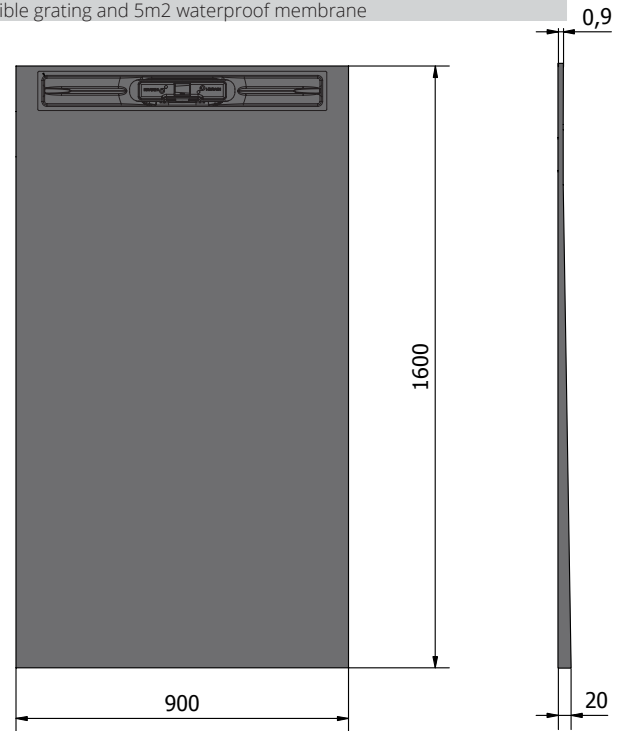

90X160 WET ROOM KIT

RRP

WK90160.60	Kit complete with 60cm drain	£1,029
WK90160.70	Kit complete with 70cm drain	£1,067
WK90160.80	Kit complete with 80cm drain	£1,097

All kits include 900 x 1600mm sloping board, linear PRO 72 drain, reversible grating and 5m2 waterproof membrane