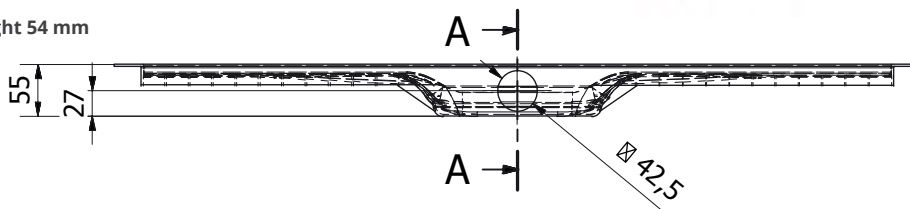

* Built-in height 54 mm

Linear 60 Drain for Screed Floors

RRP

SCR60 Linear 600mm drain for screed floors **£274**

MEM5M Waterproof membrane 5m² (5m x 1m roll) **£86**