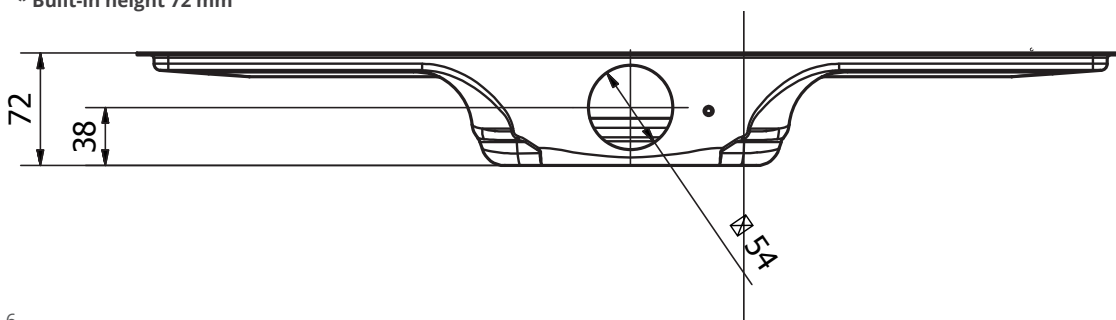

* Built-in height 72 mm