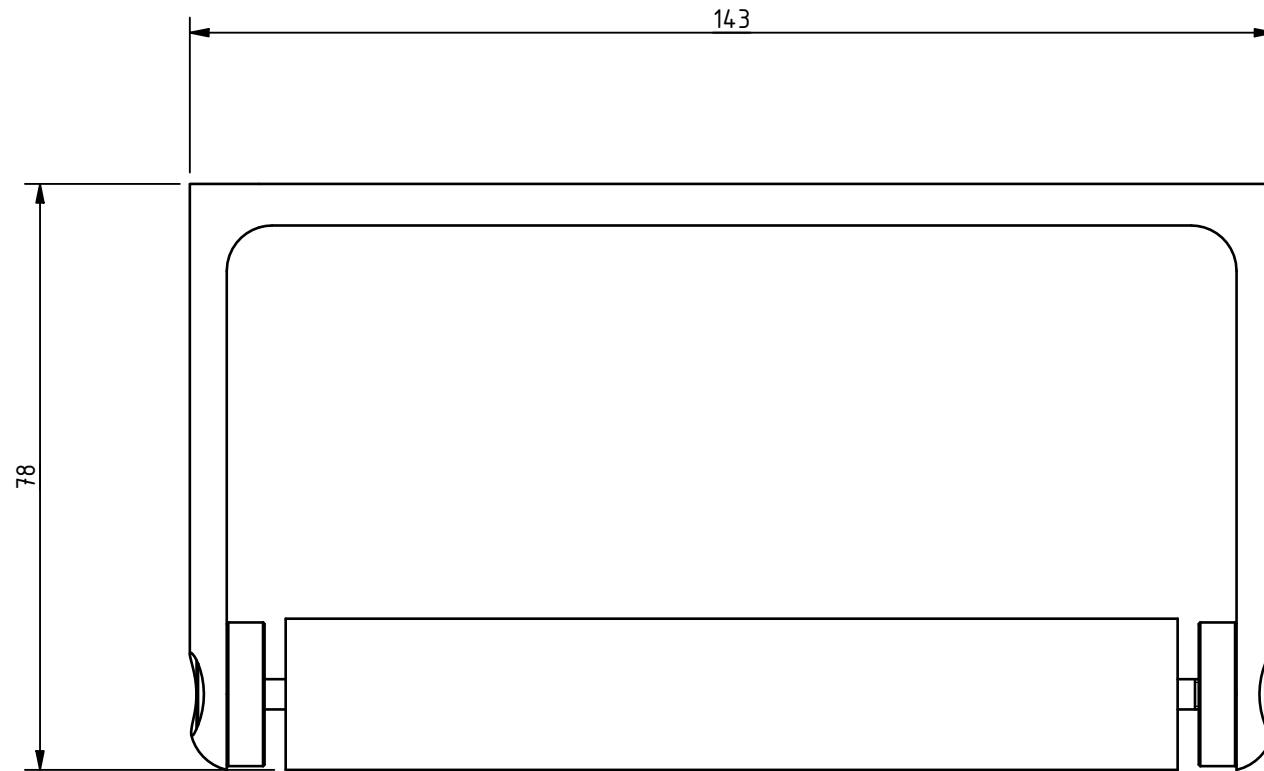

PRODUCT INFO: 140502 - TOILET ROLL HOLDER, LOCKABLE

ALL DIMENSIONS ARE IN mm UNLESS STATED OTHERWISE

MKT-140502 REV 1

DISCLAIMER: NYMAS GROUP MAKES EVERY EFFORT TO ENSURE THAT THE INFORMATION PROVIDED ON THIS DRAWING IS CORRECT. HOWEVER, WE CANNOT GUARANTEE THIS, AND ACCEPT NO LIABILITY FOR ANY INFORMATION OR ADVICE GIVEN ON THIS DRAWING.