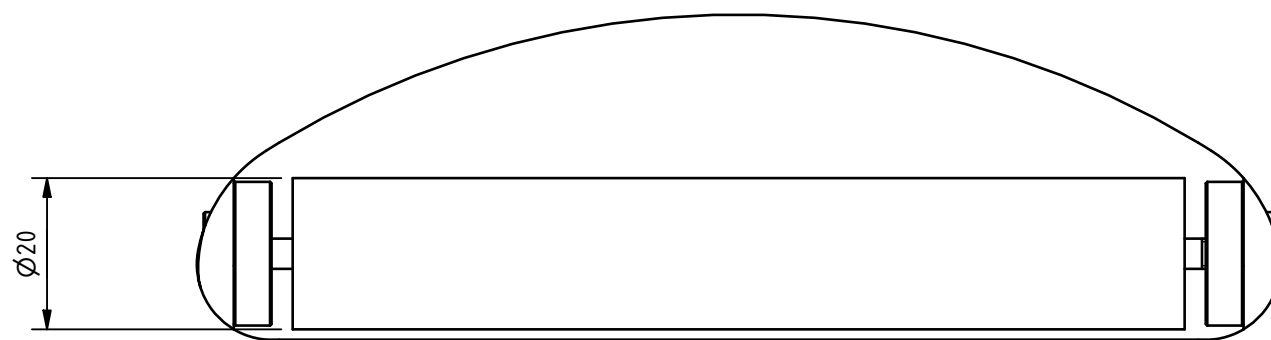

PRODUCT INFO: 140502 - TOILET ROLL HOLDER, LOCKABLE

ALL DIMENSIONS ARE IN mm UNLESS STATED OTHERWISE

MKT-140502 REV 1

DISCLAIMER: NYMAS GROUP MAKES EVERY EFFORT TO ENSURE THAT THE INFORMATION PROVIDED ON THIS DRAWING IS CORRECT. HOWEVER, WE CANNOT GUARANTEE THIS, AND ACCEPT NO LIABILITY FOR ANY INFORMATION OR ADVICE GIVEN ON THIS DRAWING.