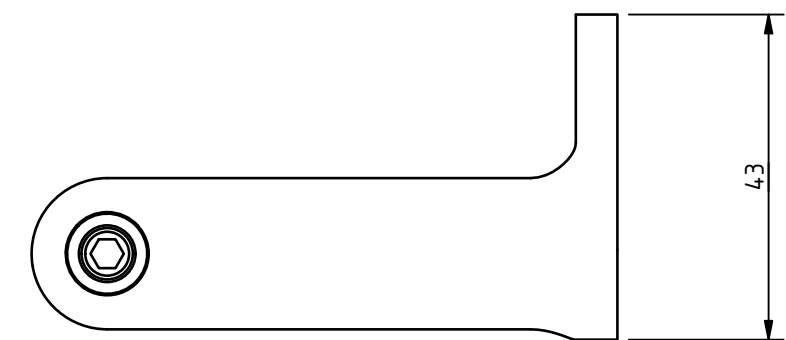

PRODUCT INFO: 140502 - TOILET ROLL HOLDER, LOCKABLE

ALL DIMENSIONS ARE IN mm UNLESS STATED OTHERWISE

MKT-140502 REV 1

DISCLAIMER: NYMAS GROUP MAKES EVERY EFFORT TO ENSURE THAT THE INFORMATION PROVIDED ON THIS DRAWING IS CORRECT. HOWEVER, WE CANNOT GUARANTEE THIS, AND ACCEPT NO LIABILITY FOR ANY INFORMATION OR ADVICE GIVEN ON THIS DRAWING.