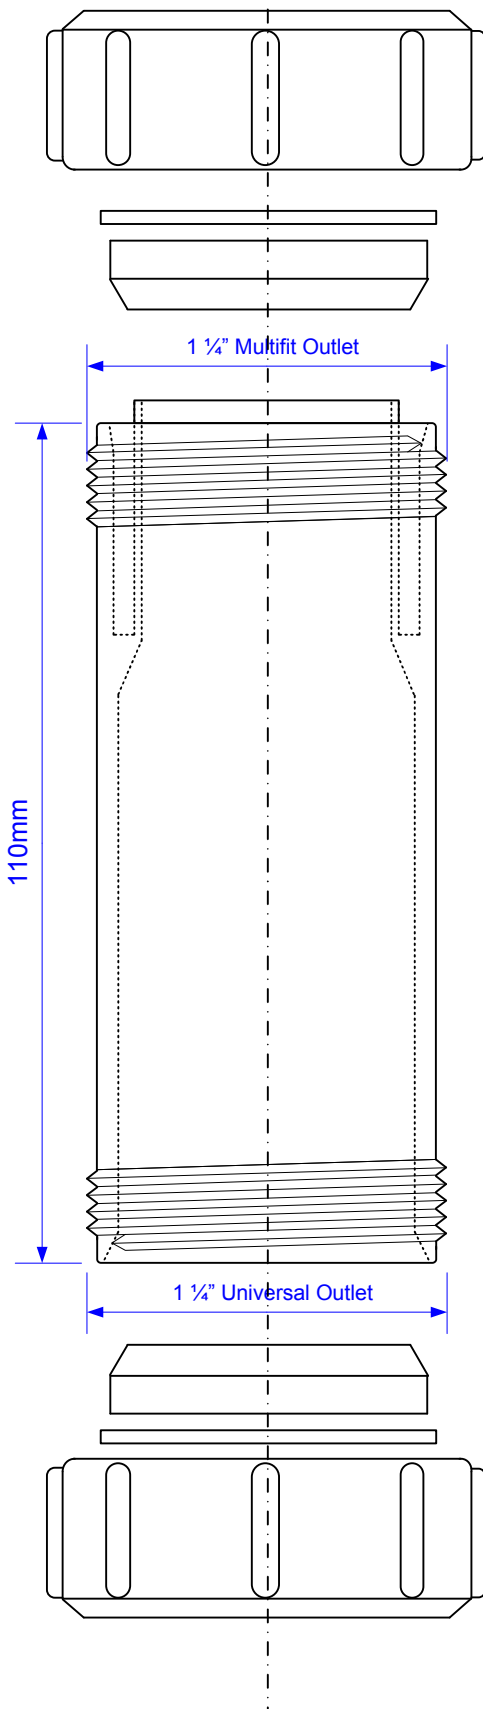

Code:

MS18E

Drawing verified
correct as of:

25/02/2015
RM

DRAWN BY

RM

REVISED

25/02/2015

FILENAME

MS18E.VSD

SCALE

1: 1

DATE

25/02/2015