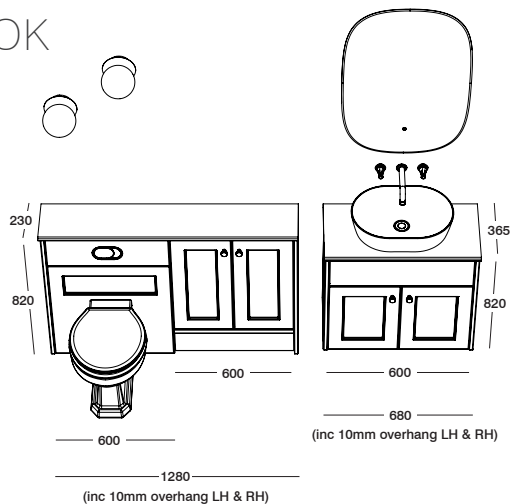

We offer a free colour swatch service. See page 153 for details.

- 600MM BACK TO WALL UNIT: **DF2BW6.DSK.OK**
- 700MM BASIN UNIT: **DF3SC7.DSK.OK**
- 300MM FLOOR CUPBOARD UNIT x2: **DF2FC3.DSK.OK**
- INTERIOR CARCASS: **Oak**
- 1000MM PLINTH: **DFPL10.DSK**
- STANDARD DEPTH DESIGN PANELS x2: **DF3APDSK**
- SLIM DEPTH DESIGN PANELS x2: **DF2AP.DSK**
- HARROW BACK TO WALL PAN & SEAT: **BTW850S/HSCTSW**
- PILL COUNTERTOP BASIN: **DC12051**
- 1500MM OAK LAMINATE WORKTOP: **F3W1524.OK**
- 1500MM OAK LAMINATE WORKTOP: **F2W1524.OK**
- KESWICK WALL MOUNTED BASIN MIXER: **T321904**
- FAIRFAX KNOB x4: **FHFAX.A**
- RITUAL MIRROR: **RLM060**
- OVAL BRUSHED BRASS FLUSH BUTTON: **TR9041**
- GLOBE LIGHT x2 : **WL01-BR-W**