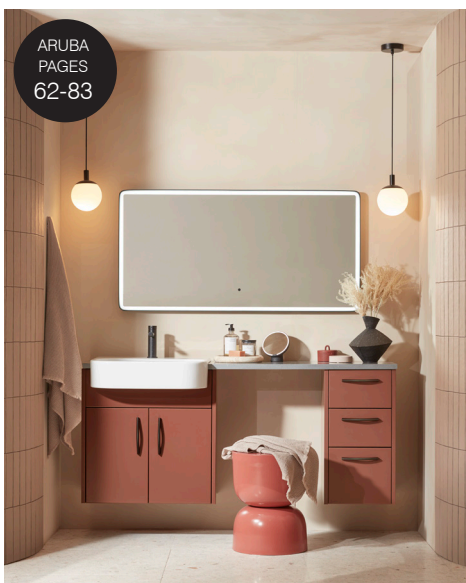

All prices are inclusive of VAT at 20%