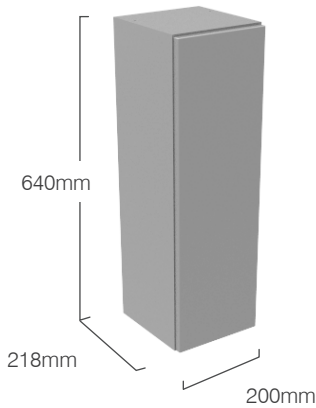

300MM WALL MOUNTED CUPBOARD

SUITABLE FOR STANDARD & SLIM DEPTH UNITS

DON'T FORGET TO ORDER YOUR HANDLES SEE PAGES 86-87

FEATURES

- Soft close hinges.
- Reversible door.
- Two glass shelves.
- Concealed hangers.