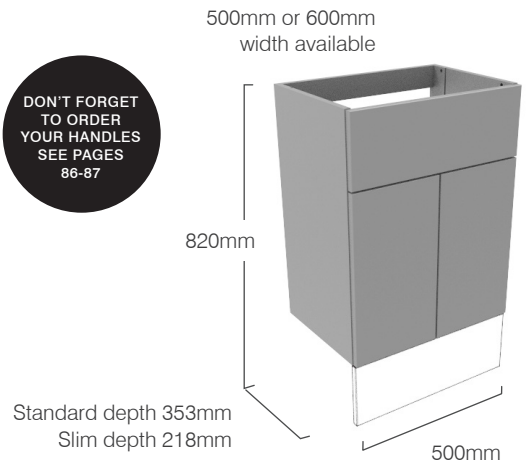

500 & 600MM BASIN UNITS

500 & 600MM STANDARD / SLIM DEPTH BASIN UNIT WITH FASCIA DOOR PACK

FEATURES

- Fascia to be cut on site to suit sanitaryware.
- One adjustable shelf.
- Soft close hinges.
- Removable back panel.
- For compatible basins see page 93.
- A plinth is required for this unit - see page 140.

500mm Unit Finish	353mm Standard Depth	218mm Slim Depth

BURFORD STANDARD WC		
Juniper Green	DF3SC5.JNP.XX	DF2SC5.JNP.XX
Coniston Blue	DF3SC5.CB.XX	DF2SC5.CB.XX
Derwent Blue	DF3SC5.DB.XX	DF2SC5.DB.XX
Chalk White	DF3SC5.CW.XX	DF2SC5.CW.XX
Mocha	DF3SC5.MC.XX	DF2SC5.MC.XX
Pebble Grey	DF3SC5.PG.XX	DF2SC5.PG.XX
Slate Grey	DF3SC5.SG.XX	DF2SC5.SG.XX
Black	DF3SC5.BLK.XX	DF2SC5.BLK.XX
Terra	DF3SC5.TER.XX	DF2SC5.TER.XX
Dusk Blue	DF3SC5.DSK.XX	DF2SC5.DSK.XX
Sage Green	DF3SC5.SGN.XX	DF2SC5.SGN.XX
Manor Green	DF3SC5.MGN.XX	DF2SC5.MGN.XX

ARUBA		
Juniper Green	AF3SC5.JNP.XX	AF2SC5.JNP.XX
Powder Grey	AF3SC5.POW.XX	AF2SC5.POW.XX
Mussel	AF3SC5.MSL.XX	AF2SC5.MSL.XX
Derwent Blue	AF3SC5.DB.XX	AF2SC5.DB.XX
Gloss Dark Clay	AF3SC5.GDC.XX	AF2SC5.GDC.XX
Oxford Oak	AF3SC5.OXO.XX	AF2SC5.OXO.XX
Coniston Blue	AF3SC5.CB.XX	AF2SC5.CB.XX
Terra	AF3SC5.TER.XX	AF2SC5.TER.XX
White	AF3SC5.W.XX	AF2SC5.W.XX

ELAN		
Black	EF3SC5.BLK.XX	EF2SC5.BLK.XX
Terra	EF3SC5.TER.XX	EF2SC5.TER.XX
Powder Grey	EF3SC5.POW.XX	EF2SC5.POW.XX
Juniper Green	EF3SC5.JNP.XX	EF2SC5.JNP.XX
Coniston Blue	EF3SC5.CB.XX	EF2SC5.CB.XX

£551.30 each

£543.10 each

Replace **.XX** with the required carcass colour below

600mm Unit Finish	353mm Standard Depth	218mm Slim Depth

BURFORD STANDARD WC		
Juniper Green	DF3SC6.JNP.XX	DF2SC6.JNP.XX
Coniston Blue	DF3SC6.CB.XX	DF2SC6.CB.XX
Derwent Blue	DF3SC6.DB.XX	DF2SC6.DB.XX
Chalk White	DF3SC6.CW.XX	DF2SC6.CW.XX
Mocha	DF3SC6.MC.XX	DF2SC6.MC.XX
Pebble Grey	DF3SC6.PG.XX	DF2SC6.PG.XX
Slate Grey	DF3SC6.SG.XX	DF2SC6.SG.XX
Black	DF3SC6.BLK.XX	DF2SC6.BLK.XX
Terra	DF3SC6.TER.XX	DF2SC6.TER.XX
Dusk Blue	DF3SC6.DSK.XX	DF2SC6.DSK.XX
Sage Green	DF3SC6.SGN.XX	DF2SC6.SGN.XX
Manor Green	DF3SC6.MGN.XX	DF2SC6.MGN.XX

ARUBA		
Juniper Green	AF3SC6.JNP.XX	AF2SC6.JNP.XX
Powder Grey	AF3SC6.POW.XX	AF2SC6.POW.XX
Mussel	AF3SC6.MSL.XX	AF2SC6.MSL.XX
Derwent Blue	AF3SC6.DB.XX	AF2SC6.DB.XX
Gloss Dark Clay	AF3SC6.GDC.XX	AF2SC6.GDC.XX
Oxford Oak	AF3SC6.OXO.XX	AF2SC6.OXO.XX
Coniston Blue	AF3SC6.CB.XX	AF2SC6.CB.XX
Terra	AF3SC6.TER.XX	AF2SC6.TER.XX
White	AF3SC6.W.XX	AF2SC6.W.XX

ELAN		
Black	EF3SC6.BLK.XX	EF2SC6.BLK.XX
Terra	EF3SC6.TER.XX	EF2SC6.TER.XX
Powder Grey	EF3SC6.POW.XX	EF2SC6.POW.XX
Juniper Green	EF3SC6.JNP.XX	EF2SC6.JNP.XX
Coniston Blue	EF3SC6.CB.XX	EF2SC6.CB.XX

£551.30 each

£543.10 each

Replace **.XX** with the required carcass colour below

Exposed carcass sides are covered by using colour matched end panels which will be required to complete your fitted furniture run. See pages 136-139 for panel options.