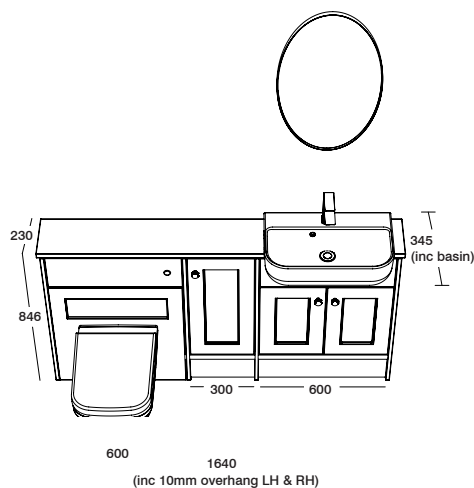

- 600MM BACK TO WALL UNIT: **DF2BW6.JNP.D**
- 600MM SEMI-COUNTERTOP UNIT: **DF2SC6.JNP.D**
- 300MM FLOOR CUPBOARD UNIT: **DF2FC3.JNP.D**
- INTERIOR CARCASS: **Graphite**
- 1000MM PLINTH: **DFPL10.JNP**
- DESIGN PANELS x3: **DF2AP.JNP**
- 1800MM CARRARA WORKTOP: **F2W18A.CA**
- COVER WALL HUNG PAN & SEAT: **CWHPAN-R/CSCTS-SF**
- COVER SEMI-COUNTERTOP BASIN: **C3SCBAS**
- ELATE BASIN MIXER: **T241104**
- FRESNO KNOBS x3: **FHFRE.A**
- THEISIS MIRROR: **TNM50V**
- CONTACTLESS DUAL FLUSH SENSOR: **TR9014**

WALL TILES: mandarinstone.com
FLOOR TILES: capietra.com