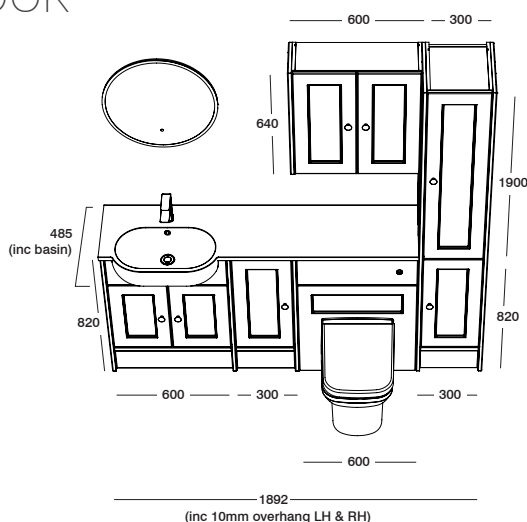

CREATE THIS LOOK

Want to recreate this look for your new bathroom?

This page shows a helpful floor plan and useful list of items used to design this timeless bathroom.

We offer a free colour swatch service. See page 153 for details.