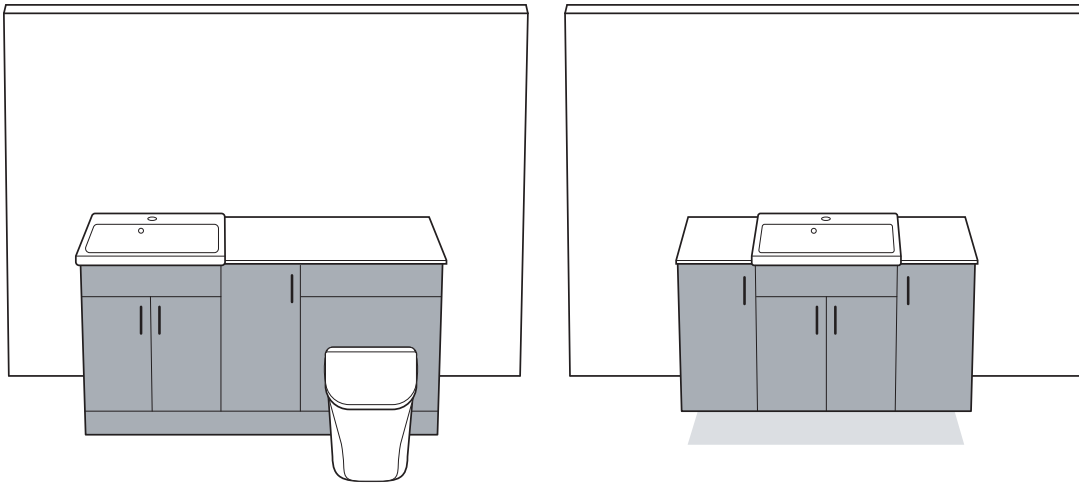

CONSIDER YOUR CONFIGURATION

Club inline is designed to be flexible and work with you. Below are some typically popular layout examples, to give you an idea of how inline could be used in your space.

1200mm Fitted Furniture Runs