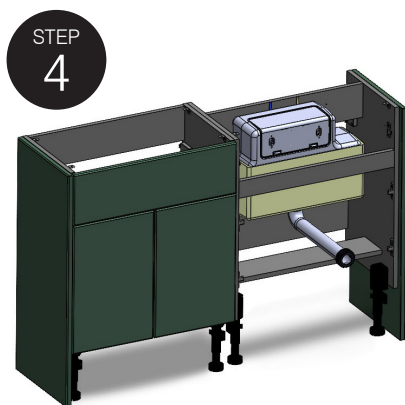

CARCASS

Select your carcass. Carcasses are the building blocks of fitted furniture. Almost every run will start with a semi-countertop (SCT) basin unit, and a back-to-wall unit (BTW) which houses the cistern.

FILLER / CLAD ON PANELS

Filler / Clad-on panels hide the carcasses at each end. They can also be used in between carcasses for a framed look.

CISTERN & FLUSH BUTTON

Remember to select a cistern. The cistern is important as it provides flushing water to the pan. The cistern is housed inside the BTW carcass.