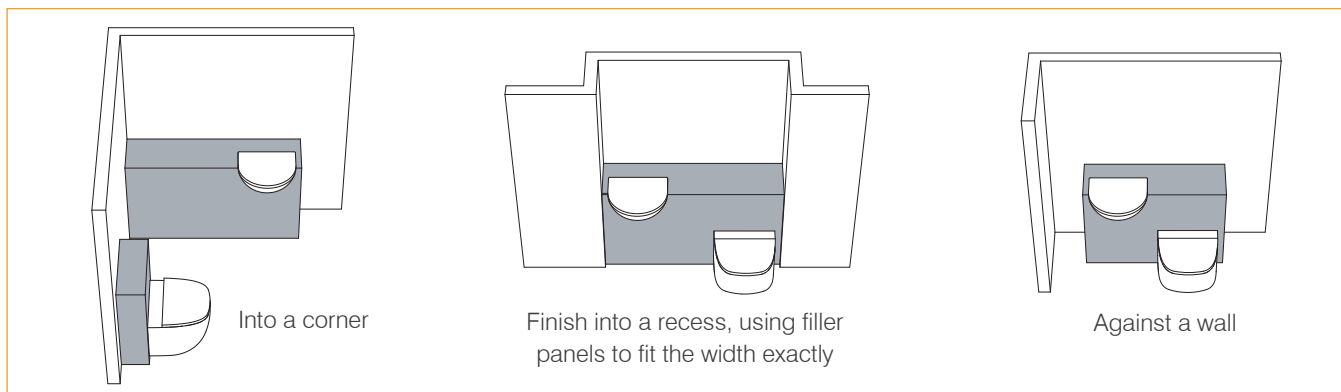

Roper Rhodes fitted furniture is designed to be used in many different configurations - some typically popular layouts are highlighted below.

SELECT YOUR UNIT DEPTH

Consider the available space in your bathroom and choose from either standard depth (353mm) or space-saving slim depth (218mm) units.