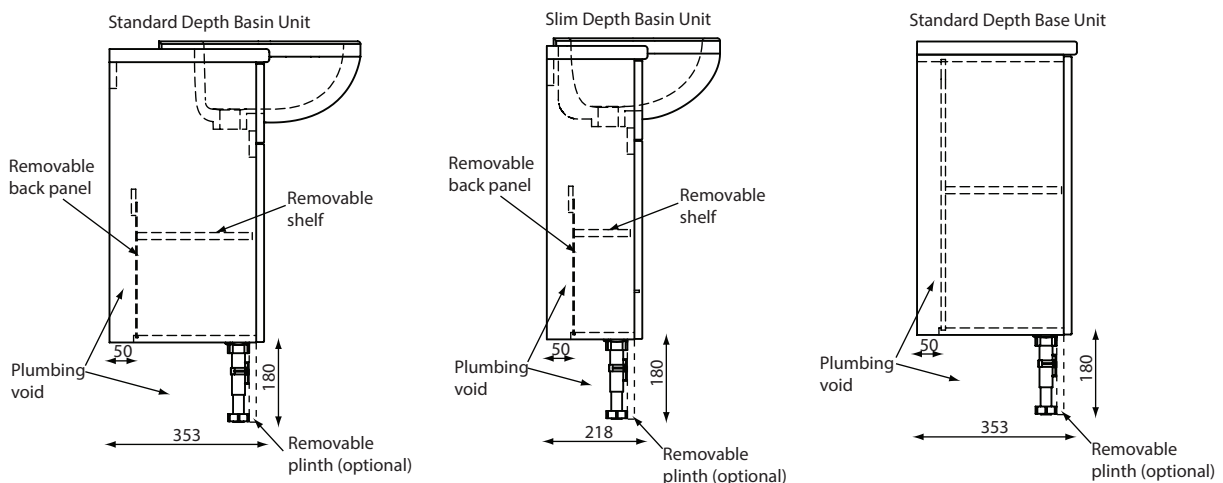

ELECTRICS & CHARGER POINT DETAILS

When planning your bathroom, note where any lighting or electrical supply cables are situated. It may be necessary to move these. It is advised that this work is done after the old bathroom fittings are removed but before the new installation begins. Always use a qualified electrician for any work carried out in a bathroom. Your retailer may be able to advise when to schedule an electrician, or consult your fitter or electrician for more advice. Please note that Roper Rhodes cannot give specific advice on electrical installations.

When planning where to locate lighting, it is vital that the IP rating of the device is taken into account as this will affect which zone of the bathroom the fitting can be located in. Your electrician will be able to advise further on bathroom zones and which electrical appliances can be sited where. Remember to allow for the provision of switching for any new lighting.

It is recommended that, whilst you are at the planning stage, you make an allowance for the installation of a suitable extractor fan to remove excess water from the atmosphere. After the furniture has been fitted, plan for an electrician to come back and install light fittings or electrical devices which are used.

PLUMBING VOIDS