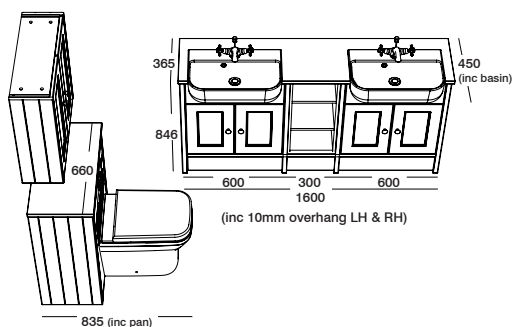

CREATE THIS LOOK

Want to recreate this look for your new bathroom?

This page shows a helpful floor plan and useful list of items used to design this timeless bathroom.

We offer a free colour swatch service. See page 153 for details.