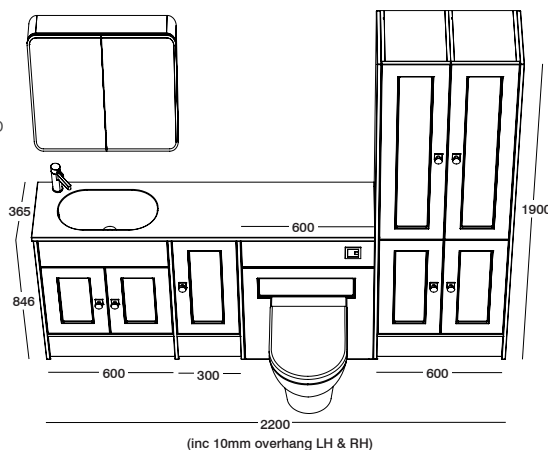

CREATE THIS LOOK

Want to recreate this look for your new bathroom?

This page shows a helpful floor plan and useful list of items used to design this timeless bathroom.

We offer a free colour swatch service. See page 153 for details.