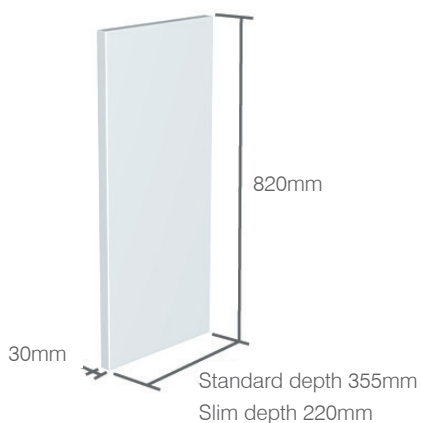

30MM DESIGN / CLAD-ON END DESIGN PANELS

STANDARD / SLIM DEPTH DESIGN CLAD-ON DESIGN PANELS

FEATURES

- Clad on to units to create striking effects.
- Allows creation of a framed inset door look.
- Use with standard and slim depth base units.
- Cut down for wall-hung base unit installations
- When more than one filler panel between units we recommend
  - cutting in half for cost efficiency.

* Burford end panels have feature tongue & groove effect.

When creating a 'framed' look, cutting 1 x standard depth end panel in half saves on material and on overall cost. These 2 half depth panels (A & B) can be installed between units.