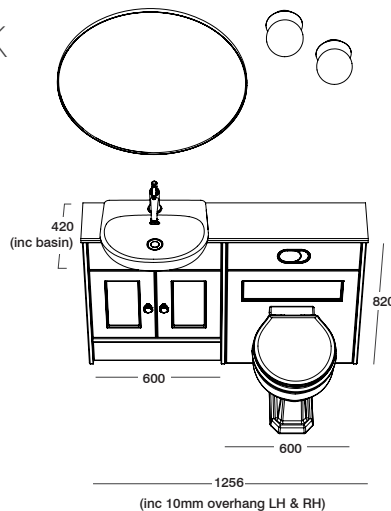

- 600MM BACK TO WALL UNIT: **DF3BW6.BLK.D**
- 600MM SEMI-COUNTERTOP UNIT: **DF3SC6.BLK.D**
- INTERIOR CARCASS: **Graphite**
- 1000MM PLINTH: **FPL10.BLK**
- END PANELS x3: **F3P8.BLK**
- 1280MM CARRARA WORKTOP: **F3W12A.CA**
- PARADIGM BACK TO WALL PAN & SEAT: **PCHBWPAN/DC14030**
- PARADIGM SEMI-COUNTERTOP BASIN: **DC14029**
- KESWICK BASIN MIXER: **T322504**
- TOLEDO KNOB x2: **FHTOLHAN.A**
- LINK MIRROR: **LKM60C**
- OVAL BRUSHED BRASS FLUSH BUTTON: **TR9041**

WALL TILES: capietra.com
FLOOR TILES: capietra.com