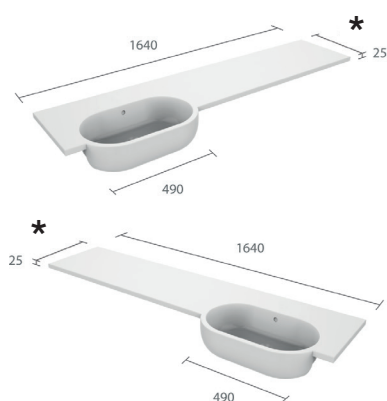

BASINS WITH INTEGRATED WORKTOPS

City Solid Surface Basin & Integrated Worktop	Finish	Code

1640MM CITY SOLID SURFACE WORKTOP WITH INTEGRATED BASIN - 25MM THICK

- To be used with 600mm semi-countertop units only with a maximum furniture run of 1620mm including end panels.
- Solid surface basin can be used left or right handed.
- Can be cut to any length to suit furniture.
- Undrilled to allow choice of tap position.
- Integral overflow.
- Recommended 10mm overhang each end of worktop when choosing a length.

White C3WTBAS

£900.00 each

Motif Solid Surface Basin & Integrated worktop	Finish	Standard Depth	Slim Depth

1640MM MOTIF STANDARD / SLIM DEPTH LEFT OR RIGHT HAND BASINS - 25MM THICK

- To be used with 600mm semi-countertop units only with a maximum furniture run of 1620mm including end panels.
- Solid surface basin.
- Left or right handed option available.
- Can be cut to any length to suit furniture.
- Undrilled to allow choice of tap position.
- Integral overflow.
- Recommended 10mm overhang each end of worktop when choosing a length.

White White MTF3BAS.L MTF3BAS.R MTF2BAS.L MTF2BAS.R

- Standard worktop depth 365mm
- Slim depth worktop depth 230mm

£990.00 each **£805.00** each

Overflow Trims	Finish	Code

OVERFLOW TRIMS

- Coordinate with brassware and handles.
- Chrome trims are provided as standard.

* Specify at time of ordering

- White
- Black
- Brushed Brass

OVC22WT
OVMCBK
OVMCA

£10.80 each