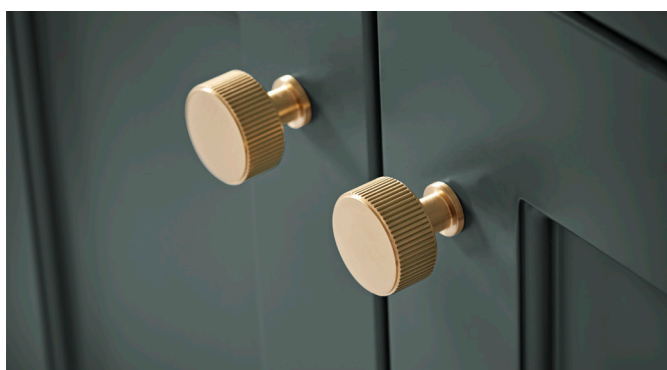

Inspired by tradition

BURFORD JUNIPER GREEN

10
YEAR

GUARANTEE
Furniture & Taps

20
YEAR

GUARANTEE
Ceramics

apex

Discover tranquillity with the effortless look and feel of juniper green. Inspired by lush, alpine forests, this finish aims to bring a touch of nature into your space.

Shown in our space saving 218mm slim depth, juniper green is a truly versatile finish. Combine with luxurious brass handles and taps add a touch of drama. Or opt for black finishing touches for a more industrial style.

TAILOR YOUR LOOK

Blend the deep green hues of Juniper with our smooth Cover basins & WCs and brass accessories.