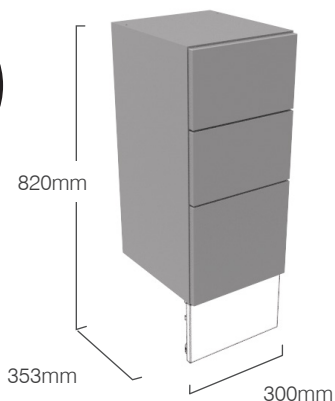

300MM TRIPLE DRAWER UNITS

300MM SHELF STORAGE UNIT

DON'T FORGET TO ORDER YOUR HANDLES SEE PAGES 86-87

FEATURES

- Soft close drawers.
- Fascias easily aligned.
- A plinth is required for this unit - see page 140.

* These products have plain fronted fascia packs.

FEATURES

- Can be cut down to suit odd size spaces in furniture run.
- Supplied for self assembly.
- A plinth is required for this unit - see page 140.

300mm Unit Finish	353mm Standard Depth
BURFORD	
Juniper Green *	DF33DR.JNP.XX
Coniston Blue *	DF33DR.CB.XX
Derwent Blue *	DF33DR.DB.XX
Chalk White *	DF33DR.CW.XX
Mocha *	DF33DR.MC.XX
Pebble Grey *	DF33DR.PG.XX
Slate Grey *	DF33DR.SG.XX
Black *	DF33DR.BLK.XX
Terra *	DF33DR.TER.XX
Dusk Blue *	DF33DR.DSK.XX
Sage Green *	DF33DR.SGN.XX
Manor Green *	DF33DR.MGN.XX

ARUBA	
Juniper Green	AF33DR.JNP.XX
Powder Grey	AF33DR.POW.XX
Mussel	AF33DR.MSL.XX
Derwent Blue	AF33DR.DB.XX
Gloss Dark Clay	AF33DR.GDC.XX
Oxford Oak	AF33DR.OXO.XX
Coniston Blue	AF33DR.CB.XX
Terra	AF33DR.TER.XX
White	AF33DR.W.XX

ELAN	
Black	EF33DR.BLK.XX
Terra	EF33DR.TER.XX
Powder Grey	EF33DR.POW.XX
Juniper Green	EF33DR.JNP.XX
Coniston Blue	EF33DR.CB.XX

£700.40 each

Replace **.XX** with the required carcass colour below

300mm Unit Finish	353mm Standard Depth	218mm Slim Depth
SHELF STORAGE UNIT		
Graphite	F3SS3.D	F2SS3.D
Natural Oak	F3SS3.OK	F2SS3.OK
White	F3SS3.W	F2SS3.W

£213.00 each

£188.50 each

END PANELS REQUIRED

Exposed carcass sides are covered by using colour matched end panels which will be required to complete your fitted furniture run. See pages 136-139 for panel options.

PLINTH REQUIRED

Most freestanding units require a colour matched plinth to be installed to cover any pipework underneath the units. See pages 140 for plinth options.