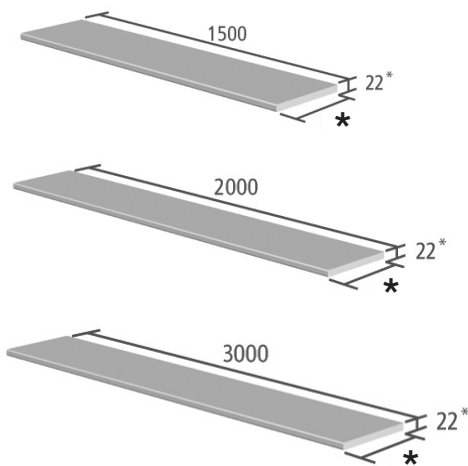

WORKTOPS - LAMINATE

STANDARD / SLIM DEPTH LAMINATE WORKTOPS

FEATURES

- 22mm thickness with a 6mm edge radius.
- Edge banded both ends and supplied with extra edge banding to use when cut down.
- Sealed under front profile to prevent water ingress.
- Recommended 10mm overhang each end of worktop when choosing a length.

* Standard worktop depth 365mm

* Slim depth worktop depth 230mm

Laminate Worktop Finish	Standard Depth		Slim Depth	
1500MM LAMINATE WORKTOP	CODE	PRICE	CODE	PRICE
Massa Marble	F3W1524.MM	£159.00	F2W1524.MM	£133.50
Portland Stone	F3W1524.PS	£159.00	F2W1524.PS	£133.50
White	F3W1524.W	£159.00	F2W1524.W	£133.50
Black Granite	F3W1524.BG	£159.00	F2W1524.BG	£133.50
Riven Slate	F3W1524.SL	£159.00	F2W1524.SL	£133.50
Venato Marble	F3W1524.VM	£159.00	F2W1524.VM	£133.50
Natural Oak	F3W1524.OK	£159.00	F2W1524.OK	£133.50
Black Marble	F3W1524.KM	£159.00	F2W1524.KM	£133.50
Matt White Sparkle	F3W1524.MS	£159.00	F2W1524.MS	£133.50
2000MM LAMINATE WORKTOP	CODE	PRICE	CODE	PRICE
Massa Marble	F3W2024.MM	£195.50	F2W2024.MM	£171.00
Portland Stone	F3W2024.PS	£195.50	F2W2024.PS	£171.00
White	F3W2024.W	£195.50	F2W2024.W	£171.00
Black Granite	F3W2024.BG	£195.50	F2W2024.BG	£171.00
Riven Slate	F3W2024.SL	£195.50	F2W2024.SL	£171.00
Venato Marble	F3W2024.VM	£195.50	F2W2024.VM	£171.00
Natural Oak	F3W2024.OK	£195.50	F2W2024.OK	£171.00
Black Marble	F3W2024.KM	£195.50	F2W2024.KM	£171.00
Matt White Sparkle	F3W2024.MS	£195.50	F2W2024.MS	£171.00
3000MM LAMINATE WORKTOP	CODE	PRICE	CODE	PRICE
Massa Marble	F3W3024.MM	£397.00	-	-
Portland Stone	F3W3024.PS	£397.00	-	-
White	F3W3024.W	£397.00	-	-
Black Granite	F3W3024.BG	£397.00	-	-
Riven Slate	F3W3024.SL	£397.00	-	-
Venato Marble	F3W3024.VM	£397.00	-	-
Natural Oak	F3W3024.OK	£397.00	-	-
Black Marble	F3W3024.KM	£397.00	-	-
Matt White Sparkle	F3W3024.MS	£397.00	-	-