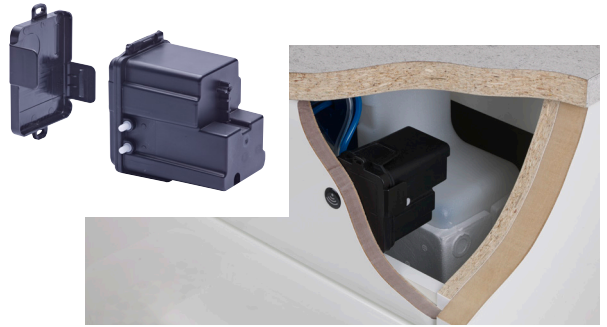

FLUSHING SOLUTIONS