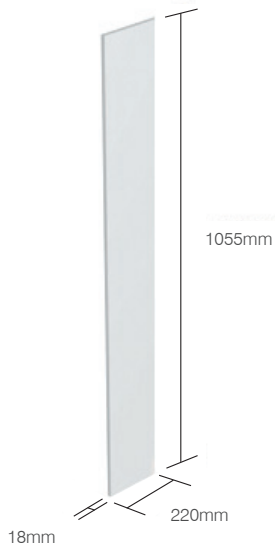

COUNTERTOP SIT ON UNIT - SLIM DEPTH END PANELS