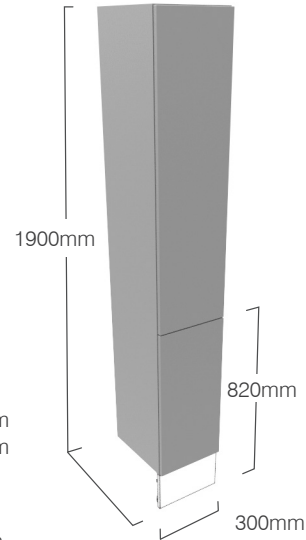

DON'T FORGET TO ORDER YOUR HANDLES SEE PAGES 86-87

Standard depth 353mm
Slim depth 218mm

FEATURES

- Soft close hinges.
- Two adjustable glass shelves in top section.
- One wooden adjustable shelf in base.
- A plinth is required for this unit - see pages 140.