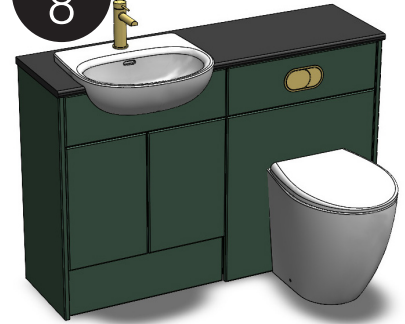

PLINTH

These mask the plumbing gap below the carcasses. **They are optional and are not required for a wall mounted run.**

GUARANTEE
Furniture, Taps,
Mirrors & Cabinets

GUARANTEE
Ceramics

STEP
7

WORKTOP

A wide range of worktop options add to the custom feel of fitted furniture. Slim and standard depth in a variety of lengths and patterns. The worktop and SCT top fascia should be cut to suit basin selected.

STEP
8

BASIN & PAN

We offer basins which slot perfectly into our fitted furniture ranges.

TOP
TIP

STEP 7
We recommend a 5-10mm overhang at each end of the furniture to prevent water dripping onto furniture.