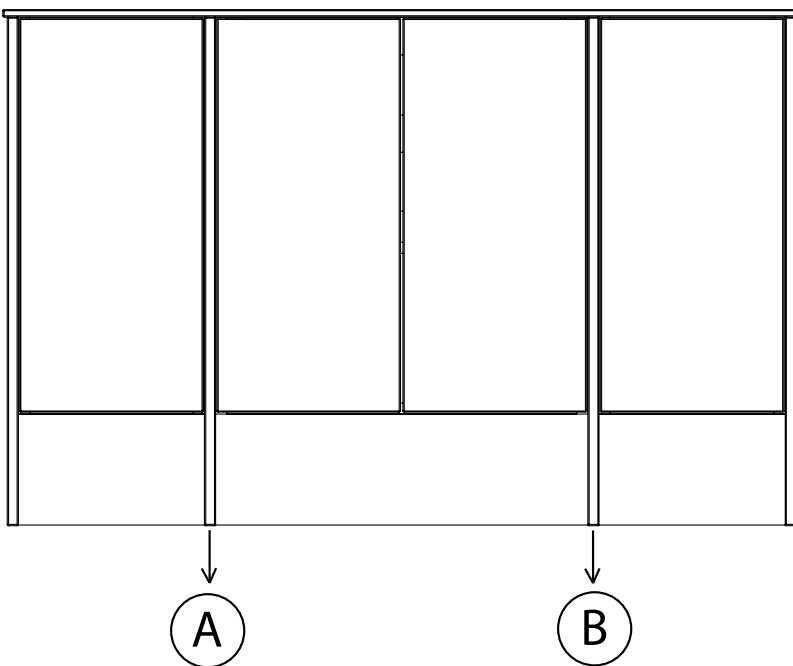

All of our fitted furniture ranges can be wall hung or floor mounted, depending on your desired look. If you opt for floorstanding units, you will need to order colour matched plinths in order to hide the leg supports.

For all fitted furniture you will need to order end panels to complete your look, unless your furniture runs wall to wall. If using end panels in between units to create a framed look, please be aware that one end panel can be cut in half to save costs.

When creating a 'framed' look, cutting 1 x standard depth end panel in half saves on material and on overall cost. These 2 half depths (A & B) can be installed between units.