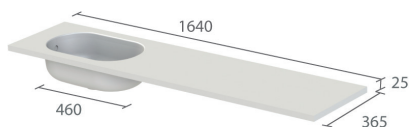

BASINS WITH INTEGRATED WORKTOPS

City Solid Surface Basin & Integrated Worktop	Finish	Code

1640MM CITY SOLID SURFACE WORKTOP WITH INTEGRATED BASIN - 25MM THICK