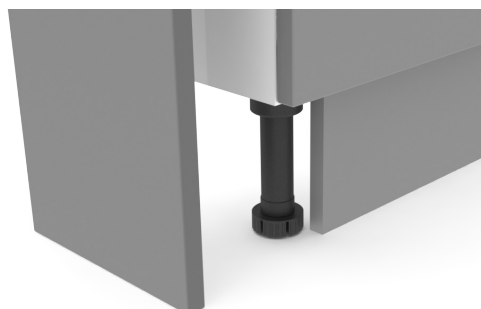

PLINTHS & END PANELS

All of our fitted furniture ranges can be wall hung or floor mounted, depending on your desired look. If you opt for floorstanding units, you will need to order colour matched plinths in order to hide the leg supports.

For all fitted furniture you will need to order end panels to complete your look, unless your furniture runs wall to wall. If using end panels in between units to create a framed look, please be aware that one end panel can be cut in half to save costs.