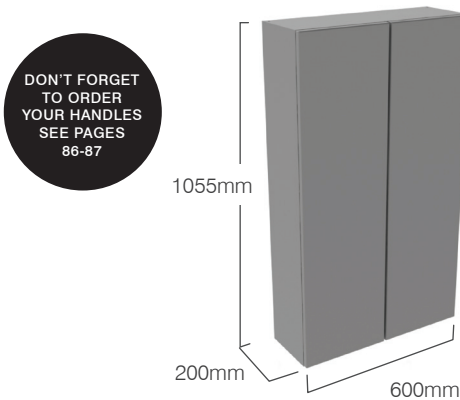

FEATURES

- Soft close hinges.
- Two adjustable glass shelves.
- One fixed wooden shelf.
- Can be used on worktop or directly mounted onto a slim depth BTW unit.

* If mounted directly on BTW unit - slim depth tall end panels should be used.

* If used above a run of furniture - panels must be used between base units to achieve lineup of panels. See page 137 for more details.

300mm Unit Finish	218mm Slim Depth
BURFORD	
Juniper Green	DF2CU6.JNP.XX
Coniston Blue	DF2CU6.CB.XX
Derwent Blue	DF2CU6.DB.XX
Chalk White	DF2CU6.CW.XX
Mocha	DF2CU6.MC.XX
Pebble Grey	DF2CU6.PG.XX
Slate Grey	DF2CU6.SG.XX
Black	DF2CU6.BLK.XX
Terra	DF2CU6.TER.XX
Dusk Blue	DF2CU6.DSK.XX
Sage Green	DF2CU6.SGN.XX
Manor Green	DF2CU6.MGN.XX
ARUBA	
Juniper Green	AF2CU6.JNP.XX
Powder Grey	AF2CU6.POW.XX
Mussel	AF2CU6.MSL.XX
Derwent Blue	AF2CU6.DB.XX
Gloss Dark Clay	AF2CU6.GDC.XX
Oxford Oak	AF2CU6.OXO.XX
Coniston Blue	AF2CU6.CB.XX
Terra	AF2CU6.TER.XX
White	AF2CU6.W.XX
ELAN	
Black	EF2CU6.BLK.XX
Terra	EF2CU6.TER.XX
Powder Grey	EF2CU6.POW.XX
Juniper Green	EF2CU6.JNP.XX
Coniston Blue	EF2CU6.CB.XX

£700.80 each

Replace **.XX** with the required carcass colour below

VERSATILE

The sit on unit can be used either on a worktop or sat directly on top of a slim depth BTW unit.