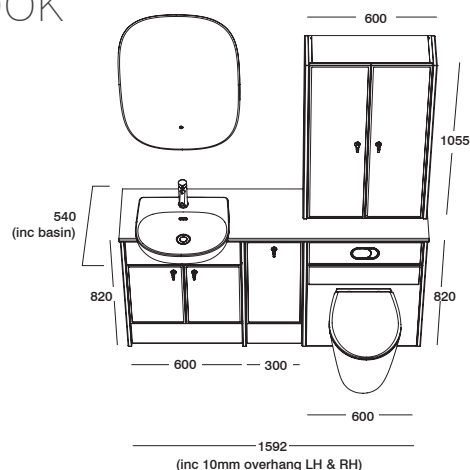

CREATE THIS LOOK

Want to recreate this look for your new bathroom?

This page shows a helpful floor plan and useful list of items used to design this timeless bathroom.

We offer a free colour swatch service. See page 153 for details.