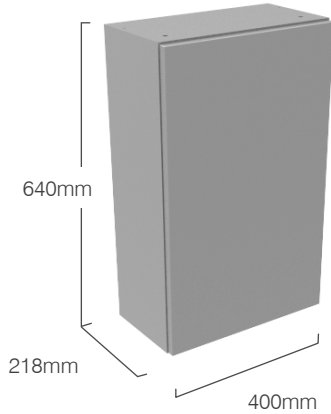

400MM WALL MOUNTED CUPBOARD

SUITABLE FOR STANDARD & SLIM DEPTH UNITS

DON'T FORGET TO ORDER YOUR HANDLES SEE PAGES 86-87

1. FEATURES
2. Soft close hinges.
   - Reversible door.
   - Two glass shelves.
   - Concealed hangers.

400mm Unit Finish	218mm Slim Depth
BURFORD	
Juniper Green *	DF2WC4.JNP.XX
Coniston Blue *	DF2WC4.CB.XX
Derwent Blue *	DF2WC4.DB.XX
Chalk White *	DF2WC4.CW.XX
Mocha *	DF2WC4.MC.XX
Pebble Grey *	DF2WC4.PG.XX
Slate Grey *	DF2WC4.SG.XX
Black *	DF2WC4.BLK.XX
Terra *	DF2WC4.TER.XX
Dusk Blue *	DF2WC4.DSK.XX
Sage Green *	DF2WC4.SGN.XX
Manor Green *	DF2WC2.MGN.XX
ARUBA	
Juniper Green	AF2WC4.JNP.XX
Powder Grey	AF2WC4.POW.XX
Mussel	AF2WC4.MSL.XX
Derwent Blue	AF2WC4.DB.XX
Gloss Dark Clay	AF2WC4.GDC.XX
Oxford Oak	AF2WC4.OXO.XX
Coniston Blue	AF2WC4.CB.XX
Terra	AF2WC4.TER.XX
White	AF2WC4.W.XX
ELAN	
Black	EF2WC4.BLK.XX
Terra	EF2WC4.TER.XX
Powder Grey	EF2WC4.POW.XX
Juniper Green	EF2WC4.JNP.XX
Coniston Blue	EF2WC4.CB.XX

£385.80 each

Replace **.XX** with the required carcass colour below

600MM WALL MOUNTED CUPBOARD

SUITABLE FOR STANDARD & SLIM DEPTH UNITS

DON'T FORGET TO ORDER YOUR HANDLES SEE PAGES 86-87