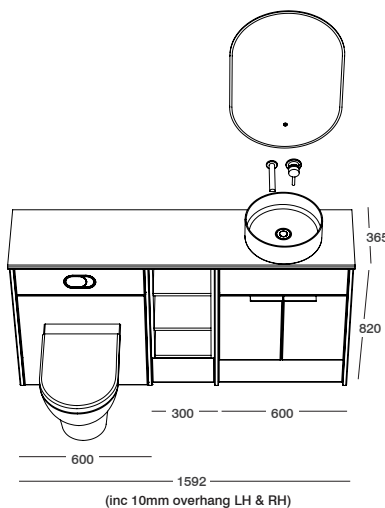

- 600MM BACK TO WALL UNIT: **AF3BW6.OXO.D**
- 600MM SEMI-COUNTERTOP UNIT: **AF3SC6.OXO.D**
- 300MM SHELF STORAGE UNIT: **AF3SS3.D**
- INTERIOR CARCASS: **Graphite**
- 1000MM PLINTH: **FPL10.OXO**
- END PANELS x4: **F3P8.OXO**
- ROUND COUNTERTOP BASIN: **DC12049**
- 1880MM ARCTIC WHITE WORKTOP: **F3W18A.AR**
- NOTE BACK TO PAN & SEAT: **NBWPAN/NSLSCTS**
- STORM-NOVA WALL MOUNTED BASIN MIXER: **T491904**
- CATALINA HANDLE x2: **SCHH09W.150**
- LINK MIRROR: **LKM50P**
- OVAL BRUSHED BRASS FLUSH BUTTON: **TR9041**

WALL TILES: claybrookstudio.co.uk
FLOOR TILES: mandarinstone.com