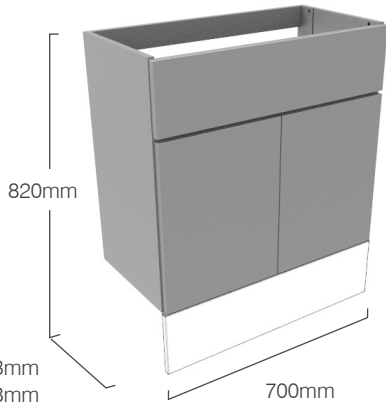

700MM BASIN UNITS

300MM FULL HEIGHT CUPBOARD UNITS

DON'T FORGET TO ORDER YOUR HANDLES SEE PAGES 86-87

Standard depth 353mm
Slim depth 218mm

FEATURES

- Fascia to be cut on site to suit sanitaryware.
- One adjustable shelf.
- Soft close hinges.
- Removable back panel.
- For compatible basins see page 93.
- A plinth is required for this unit - see page 140.

DON'T FORGET TO ORDER YOUR HANDLES SEE PAGES 86-87