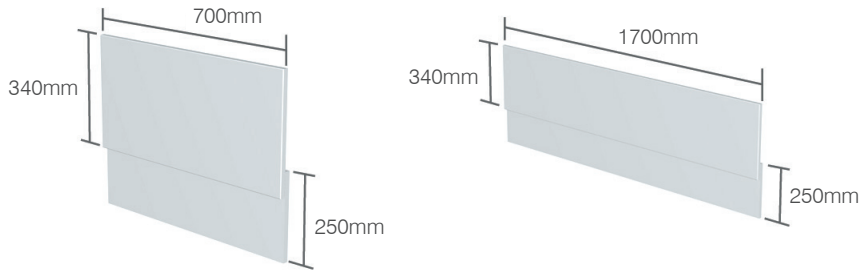

BATH PANELS & CORNER POSTS

700MM & 1700MM BATH PANELS

FEATURES

- Nominal height from underside of bath to floor 520mm, this gives plinth height of 180mm to match furniture.
- Plinth can be screwed to panel from rear.
- Maximum height 570mm.

Bath Panel Finish	700mm Bath Panel	1700mm Bath Panel
BURFORD	CODE	CODE
Juniper Green	FBP7.JNP	FBP17.JNP
Coniston Blue	FBP7.CB	FBP17.CB
Derwent Blue	FBP7.DB	FBP17.DB
Chalk White	FBP7.CW	FBP17.CW
Mocha	FBP7.MC	FBP17.MC
Pebble Grey	FBP7.PG	FBP17.PG
Slate Grey	FBP7.SG	FBP17.SG
Black	FBP7.BLK	FBP17.BLK
Terra	FBP7.TER	FBP17.TER
Dusk Blue	FBP7.DSK	FBP17.DSK
Sage Green	FBP7.SGN	FBP17.SGN
Manor Green	FBP7.MGN	FBP17.MGN

ARUBA		
Juniper Green	FBP7.JNP	FBP17.JNP
Powder Grey	FBP7.POW	FBP17.POW
Mussel	FBP7.MSL	FBP17.MSL
Derwent Blue	FBP7.DB	FBP17.DB
Gloss Dark Clay	FBP7.GDC	FBP17.GDC
Oxford Oak	FBP7.OXO	FBP17.OXO
Coniston Blue	FBP7.CB	FBP17.CB
Terra	FBP7.TER	FBP17.TER
White	FBP7.W	FBP17.W

ELAN		
Black	FBP7.BLK	FBP17.BLK
Terra	FBP7.TER	FBP17.TER
Powder Grey	FBP7.POW	FBP17.POW
Juniper Green	FBP7.JNP	FBP17.JNP
Coniston Blue	FBP7.CB	FBP17.CB

£144.50 each

£361.00 each

Bath Panel Corner Posts	Finish	Code