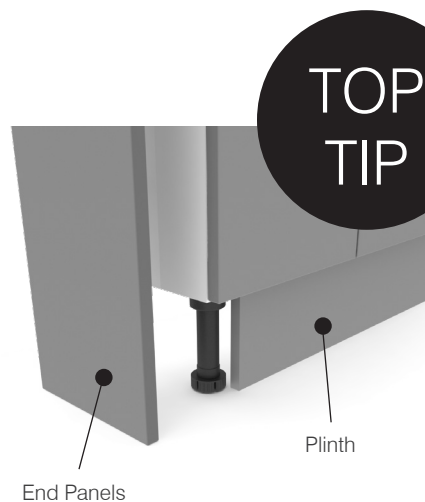

CHOOSE YOUR WORKTOP

LAMINATE

SOLID SURFACE

INTEGRATED BASIN & WORKTOP

Select a worktop from either our Strata solid surface or laminate options. Alternatively opt for either the solid surface City underslung basin or Motif semi-recessed basin. Both have an integrated worktop for a seamless look which works equally well with both contemporary and classic bathroom designs. See pages 142-143 for further details.