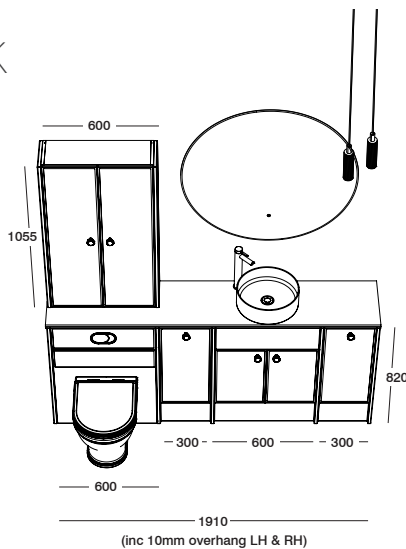

- 600MM BACK TO WALL UNIT: **EF3BW6.POW.D**
- 600MM SEMI-COUNTERTOP UNIT: **EF3SC5.POW.D**
- 600MM SIT ON TOP COUNTERTOP UNIT: **EF3FC6.POW.D**
- 300MM PULL OUT DRAWER UNITS x2: **EF3TD3.POW.D**
- INTERIOR CARCASS: **Graphite**
- 2000MM PLINTH: **FPL15.POW**
- SIT ON UNIT END PANELS x2: **F2TP10.POW**
- END PANELS x5: **F3P8.POW**
- 2000MM BLACK MARBLE WORKTOP: **F3W2024.KM**
- WIDCOMBE BACK TO PAN & SEAT: **WBWPAN/WSCTS-SF**
- ROUND COUNTERTOP BASIN: **DC12050**
- STORM-NOVA TAP: **T461903**
- FRESNO KNOB x6: **FHFRE.B**
- LIGHT x2: **WL02-BL**
- RITUAL MIRROR: **RLM100C**
- OVAL BLACK FLUSH BUTTON: **TR9040**

WALL: bauerworkcolour.com
FLOOR TILES: flooringsupplies.co.uk