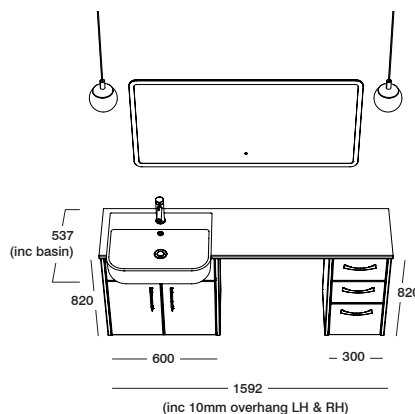

600MM SEMI-COUNTERTOP UNIT: **AF3SC6.TER.D**
300MM TRIPLE DRAWER UNIT: **AF33DR.TER.D**
INTERIOR CARCASS: **Graphite**
820MM END PANELS x4: **F3P8.TER**
1880MM DARK QUARTZ WORKTOP: **F3W18A.DQ**
ACCENT SEMI-COUNTERTOP BASIN: **A3SCBAS**
STORM-NOVA BASIN MIXER: **T461103**
SEDONA HANDLE x5: **SCHH02B.160**
FRAME MIRROR: **FR120SG**
GLOBE PENDANT LIGHTS x2: **PL01-BL-W**

WALL TILES: capietra.com
FLOOR TILES: capietra.com