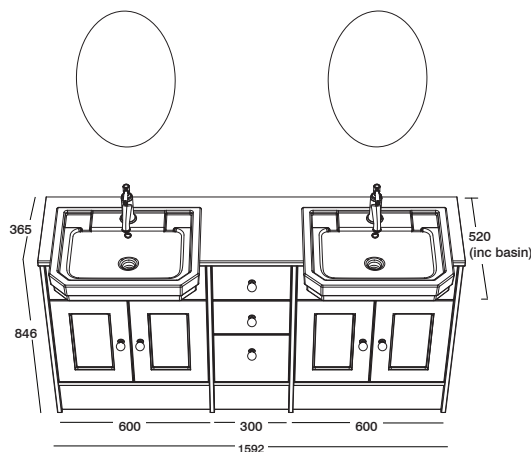

CREATE THIS LOOK

Want to recreate this look for your new bathroom?

This page shows a helpful floor plan and useful list of items used to design this timeless bathroom.

We offer a free colour swatch service. See page 153 for details.