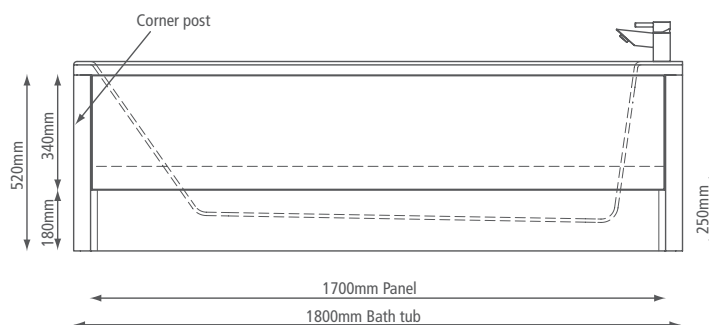

Please note that all doors will require your fitter to drill and fit your handles so that you can position them exactly where you want.

Products with a brass finish may not match exactly due to variations in the brass alloy composition, differences in finishing techniques, natural aging processes causing patina and the lighting they are compared in. Imagery shown in this brochure are representative only.

BATH PANELS

Designed to complement all door styles. Both front and end panels are supplied with a matching plinth which allows for adjustment depending on site conditions. To achieve a continuous look between the furniture and the bath panel, it is recommended that the panel is set at a height of 520mm, so that a plinth height of 180mm is achieved.

Note: Once installed all bath panels must be sealed along the top, bottom and sides with a suitable silicone sealant to prevent damage from excessive moisture.

CORNER POSTS (FOR BATH PANELS)

Designed to provide a neat joint on an exposed corner of a bath between front and end panels. The corner posts can also be used to allow larger sized bath tubs to be accommodated with the panels available in the range. A corner post will add 50mm in length to a panel, so using two corner posts would allow an 1800mm tub to be installed.

Please note: Corner posts only available for painted finishes.