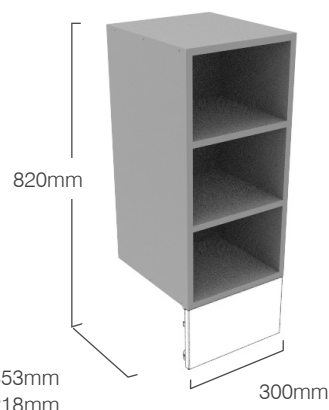

300MM TRIPLE DRAWER UNITS

300MM SHELF STORAGE UNIT

DON'T FORGET TO ORDER YOUR HANDLES SEE PAGES 86-87

FEATURES

- Soft close drawers.
- Fascias easily aligned.
- A plinth is required for this unit - see page 140.

* These products have plain fronted fascia packs.

FEATURES

- Can be cut down to suit odd size spaces in furniture run.
- Supplied for self assembly.
- A plinth is required for this unit - see page 140.

300mm Unit Finish	353mm Standard Depth
BURFORD	
Juniper Green *	DF33DR.JNP.XX
Coniston Blue *	DF33DR.CB.XX
Derwent Blue *	DF33DR.DB.XX
Chalk White *	DF33DR.CW.XX
Mocha *	DF33DR.MC.XX
Pebble Grey *	DF33DR.PG.XX
Slate Grey *	DF33DR.SG.XX
Black *	DF33DR.BLK.XX
Terra *	DF33DR.TER.XX
Dusk Blue *	DF33DR.DSK.XX
Sage Green *	DF33DR.SGN.XX
Manor Green *	DF33DR.MGN.XX

ARUBA	
Juniper Green	AF33DR.JNP.XX
Powder Grey	AF33DR.POW.XX
Mussel	AF33DR.MSL.XX
Derwent Blue	AF33DR.DB.XX
Gloss Dark Clay	AF33DR.GDC.XX
Oxford Oak	AF33DR.OXO.XX
Coniston Blue	AF33DR.CB.XX
Terra	AF33DR.TER.XX
White	AF33DR.W.XX

ELAN	
Black	EF33DR.BLK.XX
Terra	EF33DR.TER.XX
Powder Grey	EF33DR.POW.XX
Juniper Green	EF33DR.JNP.XX
Coniston Blue	EF33DR.CB.XX

£700.40 each

Replace **.XX** with the required carcass colour below

300mm Unit Finish	353mm Standard Depth	218mm Slim Depth
SHELF STORAGE UNIT		
Graphite	F3SS3.D	F2SS3.D
Natural Oak	F3SS3.OK	F2SS3.OK
White	F3SS3.W	F2SS3.W

£213.00 each

£188.50 each

END PANELS REQUIRED

Exposed carcass sides are covered by using colour matched end panels which will be required to complete your fitted furniture run. See pages 136-139 for panel options.

PLINTH REQUIRED

Most freestanding units require a colour matched plinth to be installed to cover any pipework underneath the units. See pages 140 for plinth options.