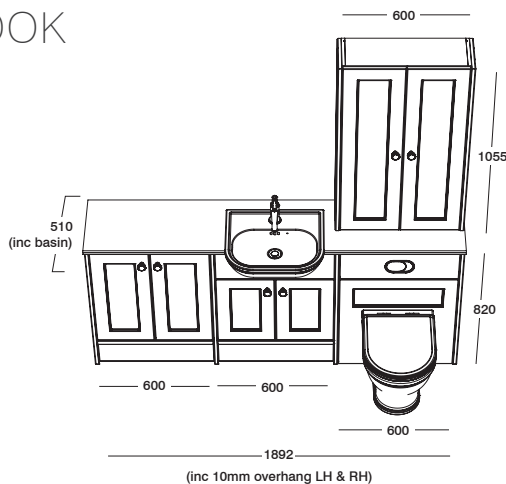

CREATE THIS LOOK

Want to recreate this look for your new bathroom?

This page shows a helpful floor plan and useful list of items used to design this timeless bathroom.

We offer a free colour swatch service. See page 153 for details.