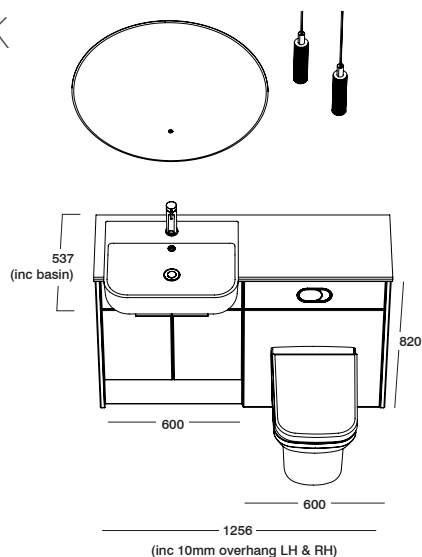

- 600MM BACK TO WALL UNIT: **AF3BW6.JNPD**
- 600MM SEMI-COUNTERTOP BASIN UNIT: **AF3SC6.CB.D**
- INTERIOR CARCASS: **Graphite**
- END PANELS x3: **F3P8.JNP**
- 1280MM CARRARA WORKTOP: **F3W12A.CA**
- ACCENT SEMI- COUNTERTOP BASIN: **A3SCBAS**
- ACCENT BACK TO WALL WC & SEAT: **ABWPAN/ASLSCTS**
- STORM-NOVA BASIN MIXER: **T461103**
- CATALINA HANDLE x2: **SCHH09JNP:150**
- LINK MIRROR: **LKM80C**
- PENDANT FLUTED LIGHTS x2: **PL02-BL-WIZ**
- OVAL BLACK FLUSH BUTTON: **TR9040**

WALL TILES: mandarinstone.com
FLOOR TILES: capietra.com