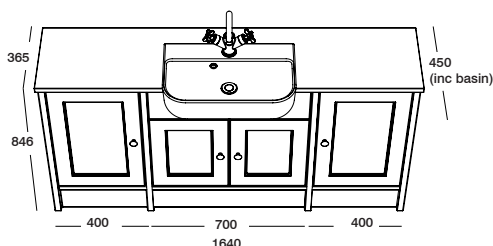

(inc 10mm overhang LH & RH)

- 700MM SEMI-COUNTERTOP UNIT: **DF3SC7.CW.OK**
- 400MM FLOOR CUPBOARD UNITS x2: **DF3FC4.CW.OK**
- INTERIOR CARCASS: **Natural Oak**
- 2000MM PLINTH: **DFPL20.CW**
- DESIGN PANELS x4: **DF3AP.CW**
- COVER SEMI-COUNTERTOP BASIN: **C3SCBAS**
- 2000MM OAK WORKTOP: **F3W2024.OK**
- WESSEX BASIN MIXER: **T661002**
- WASHINGTON HANDLES x4: **FHWAS.C**
- FRAME MIRROR: **FR80RW**

FLOOR TILES: parador.de/en/