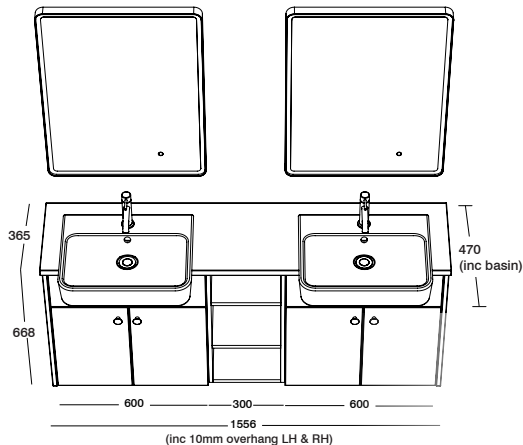

- 600MM BASIN UNIT x2: **AF3SC6.W.D**
- 300MM FULL HEIGHT UNIT: **F3SS3.D**
- INTERIOR CARCASS: **Graphite**
- END PANELS x2: **F3P8.W**
- 1880MM CARRARA WORKTOP: **F3W18A.CA**
- COVER SEMI-COUNTERTOP BASIN x2: **C3SCBAS**
- CRAFT BASIN MIXER x2: **T331102**
- WASHINGTON KNOBS x4: **FHWAS.C**
- FRAME MIRROR x2: **FR60SW**

WALL TILES: mandarinstone.com
FLOOR TILES: mandarinstone.com