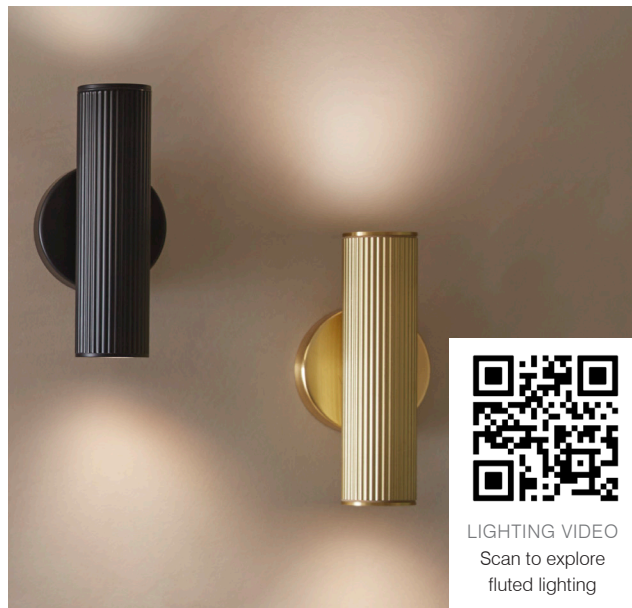

CONVENTIONAL FLUTED LIGHTING

LIGHTING VIDEO
Scan to explore
fluted lighting

- IP44 rated
- Wall mounted and ceiling pendant variations
- Black and brass fluted texture finishes available
- Pendant lights cable length 3m
- Recommended Bulb - GU10 Max 5W
  (bulb not included)

Wall Lights	Code	W x H x D	Price
Black	WL02-BL	100 x 202 x 92	£134.00
Brushed Brass	WL02-BR	100 x 202 x 92	£144.00

Pendant Lights	Code	W x H x D	Price
Black	PL02-BL	55 x 250 x 55	£92.50
Brushed Brass	PL02-BR	55 x 250 x 55	£103.00

WiZ Smart Button (optional)   **£39.10**
929003501322

Battery operated device enables direct control of your lighting scheme, without going through the app. The smart button can be easily affixed to your wall, without screws, in a place convenient to you.