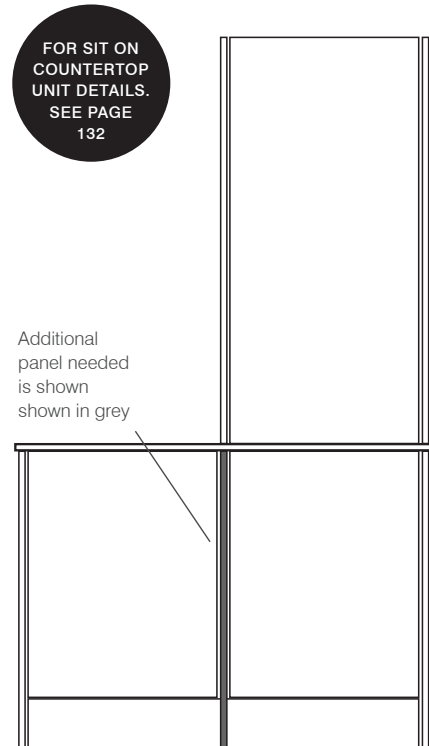

FEATURES

- Panels required to finish both sides of the countertop sit on unit
- Slim depth panels only to match countertop sit on unit
- If used above a run of furniture - panels must be used between base units to achieve lineup of panels – see diagram below

* Burford end panels have feature tongue & groove effect.