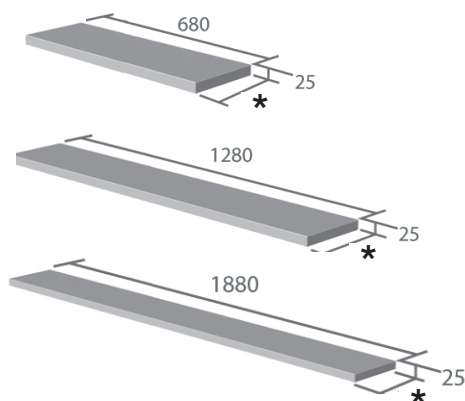

WORKTOPS - STRATA SOLID SURFACE

STANDARD / SLIM DEPTH SOLID SURFACE WORKTOPS

FEATURES

- Can be cut to any size / shape.
- Supplied with front and ends factory finished.
- 3mm edge profile.
- Recommended 10mm overhang each end of worktop when choosing a length.

* Standard worktop depth 365mm

* Slim depth worktop depth 230mm

Solid Surface Worktop Finish	Standard Depth	Slim Depth
680MM SOLID SURFACE WORKTOP		
Carrara	F3W6A.CA	F2W6A.CA
Arctic White	F3W6A.AR	F2W6A.AR
Ice White	F3W6A.IW	F2W6A.IW
Dark Quartz	F3W6A.DQ	F2W6A.DQ
Galactic Black	F3W6A.GA	F2W6A.GA
Grey Quartz	F3W6A.GQ	F2W6A.GQ
£272.00 each		£208.00 each

1280MM SOLID SURFACE WORKTOP		
Carrara	F3W12A.CA	F2W12A.CA
Arctic White	F3W12A.AR	F2W12A.AR
Ice White	F3W12A.IW	F2W12A.IW
Dark Quartz	F3W12A.DQ	F2W12A.DQ
Galactic Black	F3W12A.GA	F2W12A.GA
Grey Quartz	F3W12A.GQ	F2W12A.GQ
£491.00 each		£344.00 each

1880MM SOLID SURFACE WORKTOP		
Carrara	F3W18A.CA	F2W18A.CA
Arctic White	F3W18A.AR	F2W18A.AR
Ice White	F3W18A.IW	F2W18A.IW
Dark Quartz	F3W18A.DQ	F2W18A.DQ
Galactic Black	F3W18A.GA	F2W18A.GA
Grey Quartz	F3W18A.GQ	F2W18A.GQ
£630.00 each		£499.00 each

Strata Solid Surface Worktop Adhesive

STRATA 2 PART CLEAR GLUE FOR SOLID SURFACE WORKTOPS

- 2 part clear glue cartridge adhesive with nozzle for Strata worktops.
- Supplied with applicator - no need for specialist adhesive gun.

FSG.CL

£58.70