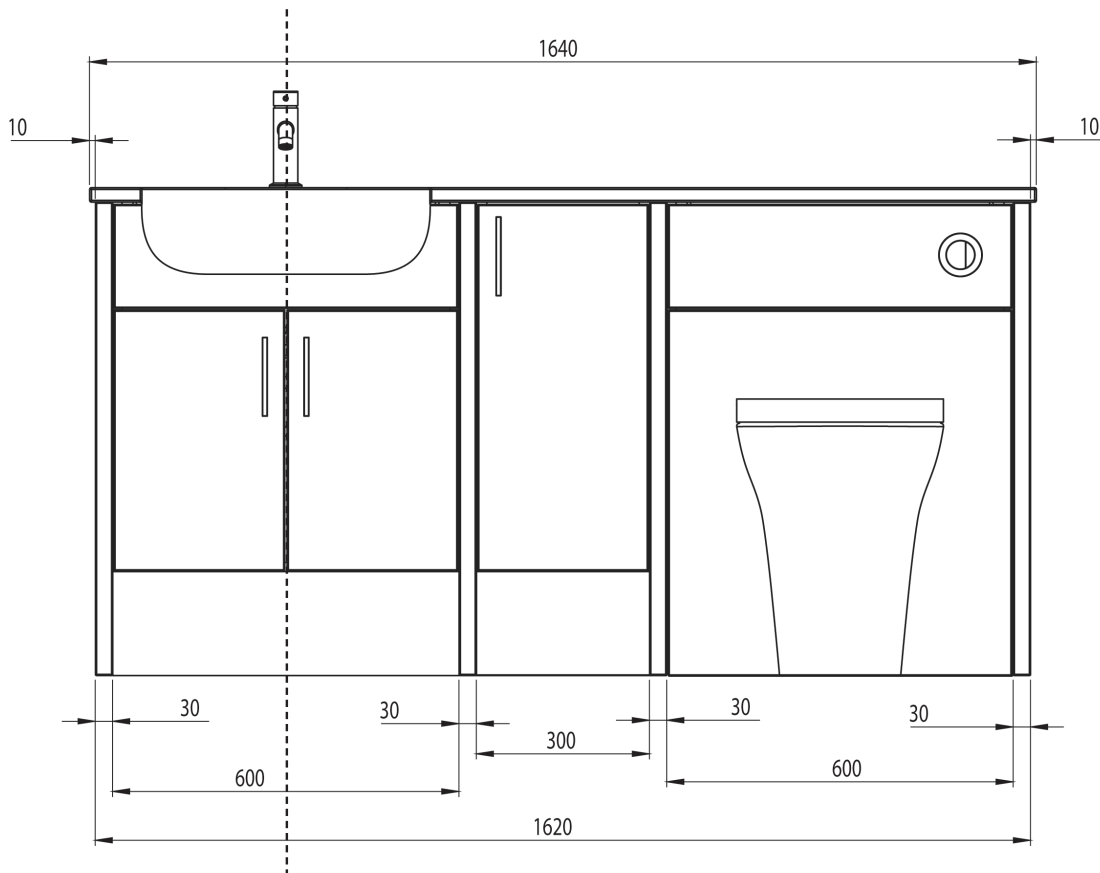

BASINS WITH INTEGRATED WORKTOPS

Motif and City basins feature integrated worktops that are 1640mm in length and designed to fit on a maximum furniture width of 1620mm, including end panels. This allows 10mm overhang at each end. It is also critical that the basin bowl is positioned centrally on the semi-countertop furniture unit.