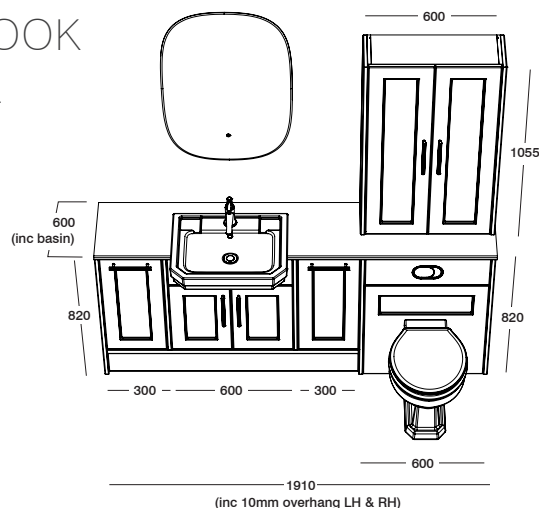

CREATE THIS LOOK

Want to recreate this look for your new bathroom?

This page shows a helpful floor plan and useful list of items used to design this timeless bathroom.

We offer a free colour swatch service. See page 153 for details.