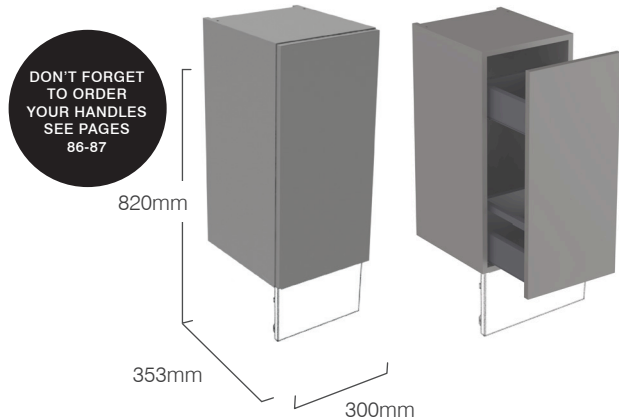

300MM TALL DRAWER UNITS

600MM SIT ON COUNTERTOP UNIT

FEATURES

- Soft close drawer with 2 drawer boxes for storage. See diagram above.
- A plinth is required for this unit - see page 140.

300mm Unit Finish	353mm Standard Depth
BURFORD	
Juniper Green	DF3TD3.JNP.XX
Coniston Blue	DF3TD3.CB.XX
Derwent Blue	DF3TD3.DB.XX
Chalk White	DF3TD3.CW.XX
Mocha	DF3TD3.MC.XX
Pebble Grey	DF3TD3.PG.XX
Slate Grey	DF3TD3.SG.XX
Black	DF3TD3.BLK.XX
Terra	DF3TD3.TER.XX
Dusk Blue	DF3TD3.DSK.XX
Sage Green	DF3TD3.SGN.XX
Manor Green	DF3TD3.MGN.XX
ARUBA	
Juniper Green	AF3TD3.JNP.XX
Powder Grey	AF3TD3.POW.XX
Mussel	AF3TD3.MSL.XX
Derwent Blue	AF3TD3.DB.XX
Gloss Dark Clay	AF3TD3.GDC.XX
Oxford Oak	AF3TD3.OXO.XX
Coniston Blue	AF3TD3.CB.XX
Terra	AF3TD3.TER.XX
White	AF3TD3.W.XX
ELAN	
Black	EF3TD3.BLK.XX
Terra	EF3TD3.TER.XX
Powder Grey	EF3TD3.POW.XX
Juniper Green	EF3TD3.JNP.XX
Coniston Blue	EF3TD3.CB.XX

£500.00 each

Replace **.XX** with the required carcass colour below

**END
PANELS
REQUIRED**

Exposed carcass sides are covered by using colour matched end panels which will be required to complete your fitted furniture run. See pages 136-139 for panel options.