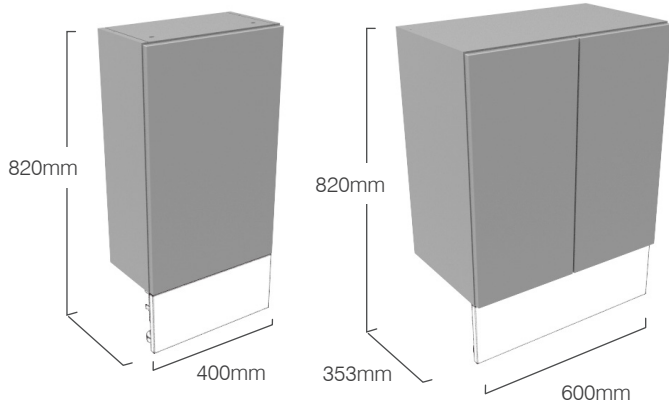

400 & 600MM FLOOR CUPBOARDS

Standard depth 353mm
Slim depth 218mm

400 & 600MM STANDARD / SLIM DEPTH FLOOR CUPBOARD WITH FASCIA DOOR PACK

FEATURES

- Soft close hinges.
- One adjustable shelf.
- 400mm unit has reversible door.
- 600mm unit only available in standard depth
- A plinth is required for this unit - see pages 140.

DON'T FORGET TO ORDER YOUR HANDLES SEE PAGES 86-87

400mm Unit Finish	353mm Standard Depth	218mm Slim Depth

BURFORD		
Juniper Green	DF3FC4.JNP.XX	DF2FC4.JNP.XX
Coniston Blue	DF3FC4.CB.XX	DF2FC4.CB.XX
Derwent Blue	DF3FC4.DB.XX	DF2FC4.DB.XX
Chalk White	DF3FC4.CW.XX	DF2FC4.CW.XX
Mocha	DF3FC4.MC.XX	DF2FC4.MC.XX
Pebble Grey	DF3FC4.PG.XX	DF2FC4.PG.XX
Slate Grey	DF3FC4.SG.XX	DF2FC4.SG.XX
Black	DF3FC4.BLK.XX	DF2FC4.BLK.XX
Terra	DF3FC4.TER.XX	DF2FC4.TER.XX
Dusk Blue	DF3FC4.DSK.XX	DF2FC4.DSK.XX
Sage Green	DF3FC4.SGN.XX	DF2FC4.SGN.XX
Manor Green	DF3FC4.MGN.XX	DF2FC4.MGN.XX

ARUBA		
Juniper Green	AF3FC4.JNP.XX	AF2FC4.JNP.XX
Powder Grey	AF3FC4.POW.XX	AF2FC4.POW.XX
Mussel	AF3FC4.MSL.XX	AF2FC4.MSL.XX
Derwent Blue	AF3FC4.DB.XX	AF2FC4.DB.XX
Gloss Dark Clay	AF3FC4.GDC.XX	AF2FC4.GDC.XX
Oxford Oak	AF3FC4.OXO.XX	AF2FC4.OXO.XX
Coniston Blue	AF3FC4.CB.XX	AF2FC4.CB.XX
Terra	AF3FC4.TER.XX	AF2FC4.TER.XX
White	AF3FC4.W.XX	AF2FC4.W.XX

ELAN		
Black	EF3FC4.BLK.XX	EF2FC4.BLK.XX
Terra	EF3FC4.TER.XX	EF2FC4.TER.XX
Powder Grey	EF3FC4.POW.XX	EF2FC4.POW.XX
Juniper Green	EF3FC4.JNP.XX	EF2FC4.JNP.XX
Coniston Blue	EF3FC4.CB.XX	EF2FC4.CB.XX

£421.80 each

£371.40 each

Replace **.XX** with the required carcass colour below

600mm Unit Finish	353mm Standard Depth

BURFORD	
Juniper Green	DF3FC6.JNP.XX
Coniston Blue	DF3FC6.CB.XX
Derwent Blue	DF3FC6.DB.XX
Chalk White	DF3FC6.CW.XX
Mocha	DF3FC6.MC.XX
Pebble Grey	DF3FC6.PG.XX
Slate Grey	DF3FC6.SG.XX
Black	DF3FC6.BLK.XX
Terra	DF3FC6.TER.XX
Dusk Blue	DF3FC6.DSK.XX
Sage Green	DF3FC6.SGN.XX
Manor Green	DF3FC6.MGN.XX

ARUBA	
Juniper Green	AF3FC6.JNP.XX
Powder Grey	AF3FC6.POW.XX
Mussel	AF3FC6.MSL.XX
Derwent Blue	AF3FC6.DB.XX
Gloss Dark Clay	AF3FC6.GDC.XX
Oxford Oak	AF3FC6.OXO.XX
Coniston Blue	AF3FC6.CB.XX
Terra	AF3FC6.TER.XX
White	AF3FC6.W.XX

ELAN	
Black	EF3FC6.BLK.XX
Terra	EF3FC6.TER.XX
Powder Grey	EF3FC6.POW.XX
Juniper Green	EF3FC6.JNP.XX
Coniston Blue	EF3FC6.CB.XX

£539.60 each

Replace **.XX** with the required carcass colour below

END PANELS REQUIRED

Exposed carcass sides are covered by using colour matched end panels which will be required to complete your fitted furniture run. See pages 136-139 for panel options.

PLINTH REQUIRED

Most freestanding units require a colour matched plinth to be installed to cover any pipework underneath the units. See pages 140 for plinth options.