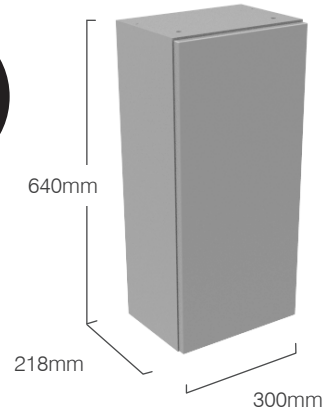

FEATURES

- Soft close hinges.
- Reversible door.
- Two glass shelves.
- Concealed hangers.

300mm Unit Finish	218mm Slim Depth

BURFORD	
Juniper Green	DF2WC3.JNP.XX
Coniston Blue	DF2WC3.CB.XX
Derwent Blue	DF2WC3.DB.XX
Chalk White	DF2WC3.CW.XX
Mocha	DF2WC3.MC.XX
Pebble Grey	DF2WC3.PG.XX
Slate Grey	DF2WC3.SG.XX
Black	DF2WC3.BLK.XX
Terra	DF2WC3.TER.XX
Dusk Blue	DF2WC3.DSK.XX
Sage Green	DF2WC3.SGN.XX
Manor Green	DF2WC3.MGN.XX

ARUBA	
Juniper Green	AF2WC3.JNP.XX
Powder Grey	AF2WC3.POW.XX
Mussel	AF2WC3.MSL.XX
Derwent Blue	AF2WC3.DB.XX
Gloss Dark Clay	AF2WC3.GDC.XX
Oxford Oak	AF2WC3.OXO.XX
Coniston Blue	AF2WC3.CB.XX
Terra	AF2WC3.TER.XX
White	AF2WC3.W.XX

ELAN	
Black	EF2WC3.BLK.XX
Terra	EF2WC3.TER.XX
Powder Grey	EF2WC3.POW.XX
Juniper Green	EF2WC3.JNP.XX
Coniston Blue	EF2WC3.CB.XX

£350.00 each

Replace **.XX** with the required carcass colour below

END PANELS REQUIRED

Exposed carcass sides are covered by using colour matched end panels which will be required to complete your fitted furniture run. See pages 136-139 for panel options.