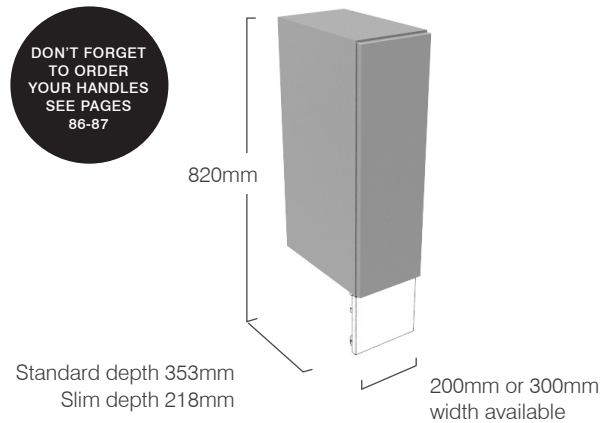

200 & 300MM FLOOR CUPBOARDS

**DON'T FORGET
TO ORDER
YOUR HANDLES
SEE PAGES
86-87**

200 & 300MM STANDARD / SLIM DEPTH FLOOR CUPBOARD WITH FASCIA DOOR PACK

FEATURES

- Soft close hinges.
- One adjustable shelf.
- Reversible door.
- A plinth is required for this unit - see pages 140.

* These products have plain fronted fascia packs.

200mm Unit Finish	353mm Standard Depth	218mm Slim Depth

BURFORD STANDARD WC		
Juniper Green *	F3FC2.JNP.XX	F2FC2.JNP.XX
Coniston Blue *	F3FC2.CB.XX	F2FC2.CB.XX
Derwent Blue *	F3FC2.DB.XX	F2FC2.DB.XX
Chalk White *	F3FC2.CW.XX	F2FC2.CW.XX
Mocha *	F3FC2.MC.XX	F2FC2.MC.XX
Pebble Grey *	F3FC2.PG.XX	F2FC2.PG.XX
Slate Grey *	F3FC2.SG.XX	F2FC2.SG.XX
Black *	F3FC2.BLK.XX	F2FC2.BLK.XX
Terra *	F3FC2.TER.XX	F2FC2.TER.XX
Dusk Blue *	F3FC2.DSK.XX	F2FC2.DSK.XX
Sage Green *	F3FC2.SGN.XX	F2FC2.SGN.XX
Manor Green *	F3FC2.MGN.XX	F2FC2.MGN.XX

ARUBA		
Juniper Green	F3FC2.JNP.XX	F2FC2.JNP.XX
Powder Grey	F3FC2.POW.XX	F2FC2.POW.XX
Mussel	F3FC2.MSL.XX	F2FC2.MSL.XX
Derwent Blue	F3FC2.DB.XX	F2FC2.DB.XX
Gloss Dark Clay	F3FC2.GDC.XX	F2FC2.GDC.XX
Oxford Oak	F3FC2.OXO.XX	F2FC2.OXO.XX
Coniston Blue	F3FC2.CB.XX	F2FC2.CB.XX
Terra	F3FC2.TER.XX	F2FC2.TER.XX
White	F3FC2.W.XX	F2FC2.W.XX

ELAN		
Black	EF3FC2.BLK.XX	EF2FC2.BLK.XX
Terra	EF3FC2.TER.XX	EF2FC2.TER.XX
Powder Grey	EF3FC2.POW.XX	EF2FC2.POW.XX
Juniper Green	EF3FC2.JNP.XX	EF2FC2.JNP.XX
Coniston Blue	EF3FC2.CB.XX	EF2FC2.CB.XX

£346.80 each

£321.10 each

Replace **.XX** with the required carcass colour below

300mm Unit Finish	353mm Standard Depth	218mm Slim Depth

BURFORD STANDARD WC		
Juniper Green	DF3FC3.JNP.XX	DF2FC3.JNP.XX
Coniston Blue	DF3FC3.CB.XX	DF2FC3.CB.XX
Derwent Blue	DF3FC3.DB.XX	DF2FC3.DB.XX
Chalk White	DF3FC3.CW.XX	DF2FC3.CW.XX
Mocha	DF3FC3.MC.XX	DF2FC3.MC.XX
Pebble Grey	DF3FC3.PG.XX	DF2FC3.PG.XX
Slate Grey	DF3FC3.SG.XX	DF2FC3.SG.XX
Black	DF3FC3.BLK.XX	DF2FC3.BLK.XX
Terra	DF3FC3.TER.XX	DF2FC3.TER.XX
Dusk Blue	DF3FC3.DSK.XX	DF2FC3.DSK.XX
Sage Green	DF3FC3.SGN.XX	DF2FC3.SGN.XX
Manor Green	DF3FC3.MGN.XX	DF2FC3.MGN.XX

ARUBA		
Juniper Green	AF3FC3.JNP.XX	AF2FC3.JNP.XX
Powder Grey	AF3FC3.POW.XX	AF2FC3.POW.XX
Mussel	AF3FC3.MSL.XX	AF2FC3.MSL.XX
Derwent Blue	AF3FC3.DB.XX	AF2FC3.DB.XX
Gloss Dark Clay	AF3FC3.GDC.XX	AF2FC3.GDC.XX
Oxford Oak	AF3FC3.OXO.XX	AF2FC3.OXO.XX
Coniston Blue	AF3FC3.CB.XX	AF2FC3.CB.XX
Terra	AF3FC3.TER.XX	AF2FC3.TER.XX
White	AF3FC3.W.XX	AF2FC3.W.XX

ELAN		
Black	EF3FC3.BLK.XX	EF2FC3.BLK.XX
Terra	EF3FC3.TER.XX	EF2FC3.TER.XX
Powder Grey	EF3FC3.POW.XX	EF2FC3.POW.XX
Juniper Green	EF3FC3.JNP.XX	EF2FC3.JNP.XX
Coniston Blue	EF3FC3.CB.XX	EF2FC3.CB.XX

£370.50 each

£346.90 each

Replace **.XX** with the required carcass colour below

**END
PANELS
REQUIRED**

Exposed carcass sides are covered by using colour matched end panels which will be required to complete your fitted furniture run. See pages 136-139 for panel options.

**PLINTH
REQUIRED**