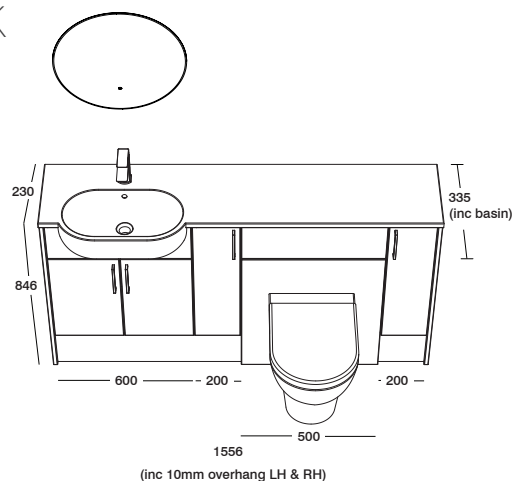

600MM SEMI-COUNTERTOP UNIT: **AF2SC6.DB.D**
500MM BACK TO WALL UNIT: **AF2BW5.DB.D**
200MM FLOOR CUPBOARD UNITS x2: **F2FC2.DB.D**
INTERIOR CARCASS: **Graphite**
1000MM PLINTH: **FPL10.DB**
END PANEL x2: **F2APDB**
MOTIF BASIN & WORKTOP: **MTF2BAS.L**
NOTE BACK TO WALL WC: **NBWPAN/NSLSCTS**
ELATE BASIN MIXER: **T241104**
STOCKTON HANDLES x4: **SCHH04A.128**
FRAME MIRROR: **FR60RG**
CONTACTLESS DUAL FLUSH SENSOR: **TR9014**

FLOOR TILES: mandarinstone.com