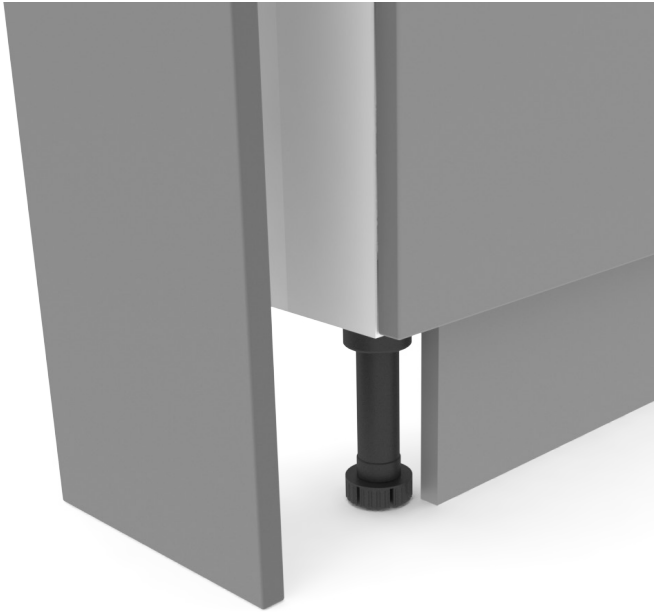

FILLER PANELS, DESIGN, CLAD-ON END PANELS & PLINTHS