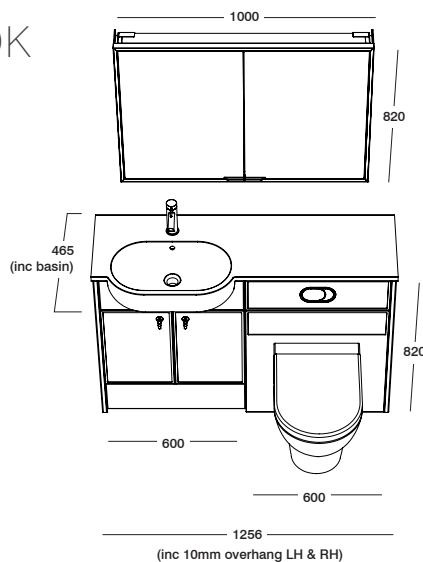

- 600MM BACK TO WALL UNIT: **EF3BW6.TER.D**
- 600MM SEMI-COUNTERTOP UNIT: **EF3SC6.TER.D**
- INTERIOR CARCASS: **Graphite**
- PLINTH: **FPL10.TER**
- END PANELS x2: **F3P8.TER**
- 1640MM MOTIF BASIN & WORKTOP : **MTF3BAS.L**
- NOTE BACK TO WALL PAN & SEAT: **NBWPANMW/NSLSCTSMW**
- STORM-NOVA BASIN MIXER: **T491903**
- TOLEDO KNOB x2: **FHTOLHAN.B**
- VAULT CABINET / TERRA SIDES: **VTC100-BL/RRC-CSK.TER**
- OVAL BLACK FLUSH BUTTON: **TR9040**

WALL TILES: capietra.com
FLOOR TILES: capietra.com