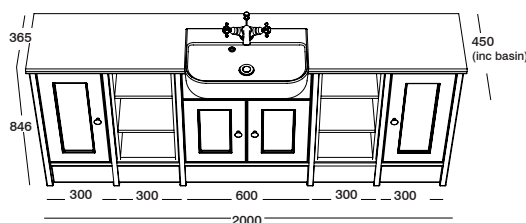

(inc 10mm overhang LH & RH)

- 600MM SEMI-COUNTERTOP UNIT: **DF3SC6.PG.OK**
- 300MM FLOOR CUPBOARD UNITS x2: **DF3FC3.PG.OK**
- 300MM SHELF STORAGE UNITS x2: **F3SS3.OK**
- INTERIOR CARCASS: **Natural Oak**
- 2000MM PLINTH: **DFPL20.PG**
- DESIGN PANELS x6: **DF3APPG**
- COVER SEMI-COUNTERTOP BASIN: **C3SCBAS**
- 1280 ARCTIC WHITE WORKTOPS x2: **F3W12A.AR**
- HENLEY BASIN MIXER: **T261102**
- CALDWELL HANDLES x4: **FHCAL.BR**

WALL TILES: porcelanosa.com
FLOOR TILES: mandarinstone.com