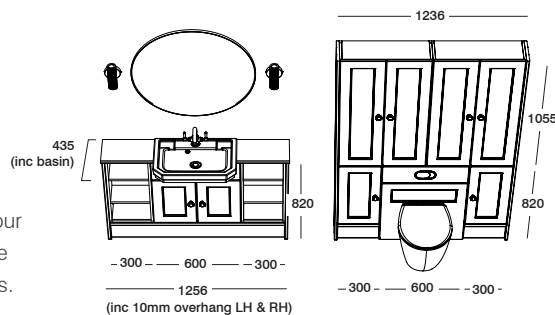

CREATE THIS LOOK

Want to recreate this look for your new bathroom?

This page shows a helpful floor plan and useful list of items used to design this timeless bathroom.

We offer a free colour swatch service. See page 153 for details.