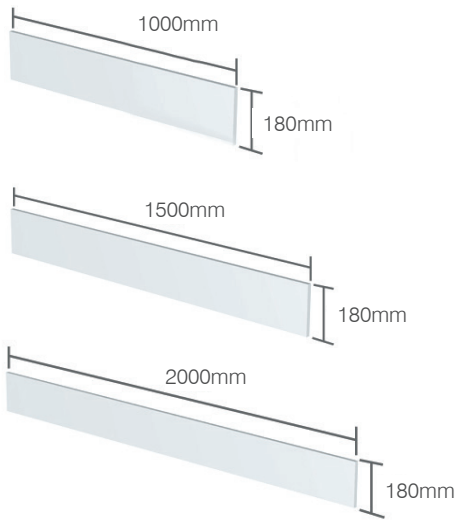

PLINTHS

1000MM, 1500MM & 2000MM PLINTHS

FEATURES

- 1000mm, 1500mm & 2000mm length - cut to size.
- Fully finished edges

* Burford plinths have an L-shaped profile to create a framed look in combination with end / filler panels.

Plinth Finish	1000mm Plinth		1500mm Plinth		2000mm Plinth	
BURFORD	CODE	PRICE	CODE	PRICE	CODE	PRICE
Juniper Green *	DFPL10.JNP	£104.00	DFPL15.JNP	£141.00	DFPL20.JNP	£165.00
Coniston Blue *	DFPL10.CB	£104.00	DFPL15.CB	£141.00	DFPL20.CB	£165.00
Derwent Blue *	DFPL10.DB	£104.00	DFPL15.DB	£141.00	DFPL20.DB	£165.00
Chalk White *	DFPL10.CW	£104.00	DFPL15.CW	£141.00	DFPL20.CW	£165.00
Mocha *	DFPL10.MC	£104.00	DFPL15.MC	£141.00	DFPL20.MC	£165.00
Pebble Grey *	DFPL10.PG	£104.00	DFPL15.PG	£141.00	DFPL20.PG	£165.00
Slate Grey *	DFPL10.SG	£104.00	DFPL15.SG	£141.00	DFPL20.SG	£165.00
Black *	DFPL10.BLK	£104.00	DFPL15.BLK	£141.00	DFPL20.BLK	£165.00
Terra *	DFPL10.TER	£104.00	DFPL15.TER	£141.00	DFPL20.TER	£165.00
Dusk Blue *	DFPL10.DSK	£104.00	DFPL15.DSK	£141.00	DFPL20.DSK	£165.00
Sage Green *	DFPL10.SGN	£104.00	DFPL15.SGN	£141.00	DFPL20.SGN	£165.00
Manor Green *	DFPL10.MGN	£104.00	DFPL15.MGN	£141.00	DFPL20.MGN	£165.00

ARUBA						
Juniper Green	FPL10.JNP	£85.40	FPL15.JNP	£104.00	FPL20.JNP	£128.50
Powder Grey	FPL10.POW	£85.40	FPL15.POW	£104.00	FPL20.POW	£128.50
Mussel	FPL10.MSL	£85.40	FPL15.MSL	£104.00	FPL20.MSL	£128.50
Derwent Blue	FPL10.DB	£85.40	FPL15.DB	£104.00	FPL20.DB	£128.50
Gloss Dark Clay	FPL10.GDC	£85.40	FPL15.GDC	£104.00	FPL20.GDC	£128.50
Oxford Oak	FPL10.OXO	£85.40	FPL15.OXO	£104.00	FPL20.OXO	£128.50
Coniston Blue	FPL10.CB	£85.40	FPL15.CB	£104.00	FPL20.CB	£128.50
Terra	FPL10.TER	£85.40	FPL15.TER	£104.00	FPL20.TER	£128.50
White	FPL10.CW	£85.40	FPL15.W	£104.00	FPL20.W	£128.50

ELAN						
Black	FPL10.BLK	£85.40	FPL15.BLK	£104.00	FPL20.BLK	£128.50
Terra	FPL10.TER	£85.40	FPL15.TER	£104.00	FPL20.TER	£128.50
Powder Grey	FPL10.POW	£85.40	FPL15.POW	£104.00	FPL20.POW	£128.50
Juniper Green	FPL10.JNP	£85.40	FPL15.JNP	£104.00	FPL20.JNP	£128.50
Coniston Blue	FPL10.CB	£85.40	FPL15.CB	£104.00	FPL20.CB	£128.50