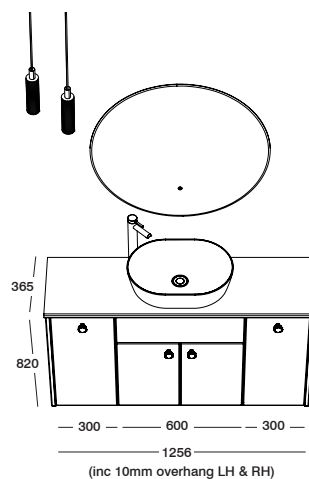

600MM BASIN UNIT: **AF3SC6.CB.D**

300MM PULL OUT DRAWER UNITS x2: **AF3FC3.CB.D**

INTERIOR CARCASS: **Graphite**

END PANELS x2: **F3P8.CB**

1500MM MASSA MARBLE LAMINATE WORKTOP: **F3W1524.MM**

PILL COUNTERTOP BASIN: **DC12051**

STORM-NOVA TALL BASIN MIXER: **T465003**

FRESNO KNOB x4: **FHHFRE.BR**

LINK MIRROR: **LKM80C**

PENDANT FLUTED LIGHTS x2: **PL02-BL-WIZ**

WALL TILES: mandarinstone.com

FLOOR TILES: mandarinstone.com