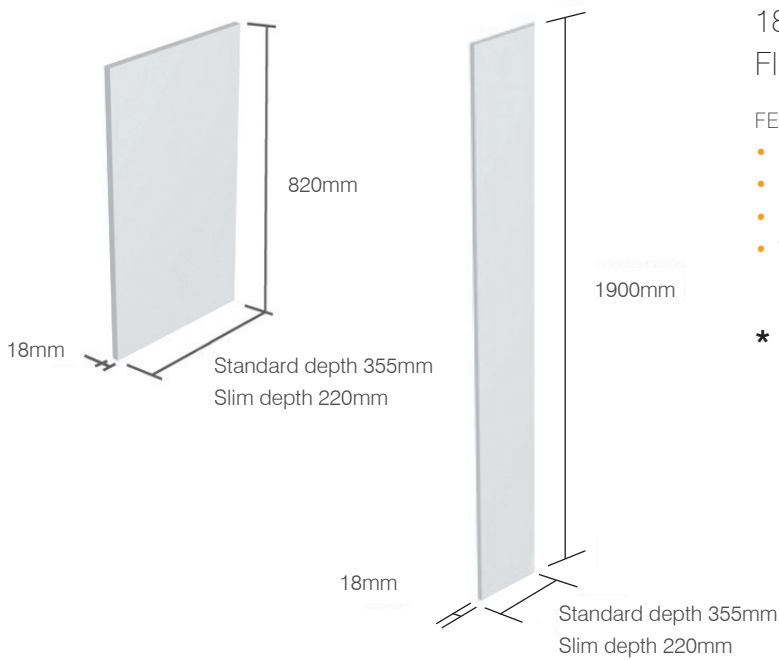

18MM TALL FILLER PANELS

18MM STANDARD / SLIM DEPTH FILLER END PANELS

FEATURES

- Full finished edges.
- Can be cut to suit different installations.
- Use for colour matched end panels.
- When more than one filler panel between units we recommend cutting in half for cost efficiency.

* Burford end panels have feature tongue & groove effect.

18mm Filler Panel	355mm Standard Depth	220mm Slim Depth

	CODE	PRICE	CODE	PRICE
BURFORD				
Juniper Green *	DF3P8.JNP	£82.40	DF2P8.JNP	£70.60
Coniston Blue *	DF3P8.CB	£82.40	DF2P8.CB	£70.60
Derwent Blue *	DF3P8.DB	£82.40	DF2P8.DB	£70.60
Chalk White *	DF3P8.CW	£82.40	DF2P8.CW	£70.60
Mocha *	DF3P8.MC	£82.40	DF2P8.MC	£70.60
Pebble Grey *	DF3P8.PG	£82.40	DF2P8.PG	£70.60
Slate Grey *	DF3P8.SG	£82.40	DF2P8.SG	£70.60
Black *	DF3P8.BLK	£82.40	DF2P8.BLK	£70.60
Terra *	DF3P8.TER	£82.40	DF2P8.TER	£70.60
Dusk Blue *	DF3P8.DSK	£82.40	DF2P8.DSK	£70.60
Sage Green *	DF3P8.SGN	£82.40	DF2P8.SGN	£70.60
Manor Green *	DF3P8.MGN	£82.40	DF2P8.MGN	£70.60

ARUBA				
Juniper Green	F3P8.JNP	£68.90	F2P8.JNP	£58.80
Powder Grey	F3P8.POW	£68.90	F2P8.POW	£58.80
Mussel	F3P8.MSL	£68.90	F2P8.MSL	£58.80
Derwent Blue	F3P8.DB	£68.90	F2P8.DB	£58.80
Gloss Dark Clay	F3P8.GDC	£68.90	F2P8.GDC	£58.80
Oxford Oak	F3P8.OXO	£68.90	F2P8.OXO	£58.80
Coniston Blue	F3P8.CB	£68.90	F2P8.CB	£58.80
Terra	F3P8.TER	£68.90	F2P8.TER	£58.80
White	F3P8.W	£68.90	F2P8.W	£58.80

ELAN				
Black	F3P8.BLK	£68.90	F2P8.BLK	£58.80
Terra	F3P8.TER	£68.90	F2P8.TER	£58.80
Powder Grey	F3P8.POW	£68.90	F2P8.POW	£58.80
Juniper Green	F3P8.JNP	£68.90	F2P8.JNP	£58.80
Coniston Blue	F3P8.CB	£68.90	F2P8.CB	£58.80

18mm Tall Filler Panel	355mm Standard Depth	220mm Slim Depth

	CODE	PRICE	CODE	PRICE
BURFORD				
Juniper Green *	DF3TP19.JNP	£208.00	DF2TP19.JNP	£198.50
Coniston Blue *	DF3TP19.CB	£208.00	DF2TP19.CB	£198.50
Derwent Blue *	DF3TP19.DB	£208.00	DF2TP19.DB	£198.50
Chalk White *	DF3TP19.CW	£208.00	DF2TP19.CW	£198.50
Mocha *	DF3TP19.MC	£208.00	DF2TP19.MC	£198.50
Pebble Grey *	DF3TP19.PG	£208.00	DF2TP19.PG	£198.50
Slate Grey *	DF3TP19.SG	£208.00	DF2TP19.SG	£198.50
Black *	DF3TP19.BLK	£208.00	DF2TP19.BLK	£198.50
Terra *	DF3TP19.TER	£208.00	DF2TP19.TER	£198.50
Dusk Blue *	DF3TP19.DSK	£208.00	DF2TP19.DSK	£198.50
Sage Green *	DF3TP19.SGN	£208.00	DF2TP19.SGN	£198.50
Manor Green *	DF3TP19.MGN	£208.00	DF2TP19.MGN	£198.50

ARUBA				
Juniper Green	F3TP19.JNP	£177.00	F2TP19.JNP	£151.00
Powder Grey	F3TP19.POW	£177.00	F2TP19.POW	£151.00
Mussel	F3TP19.MSL	£177.00	F2TP19.MSL	£151.00
Derwent Blue	F3TP19.DB	£177.00	F2TP19.DB	£151.00
Gloss Dark Clay	F3TP19.GDC	£177.00	F2TP19.GDC	£151.00
Oxford Oak	F3TP19.OXO	£177.00	F2TP19.OXO	£151.00
Coniston Blue	F3TP19.CB	£177.00	F2TP19.CB	£151.00
Terra	F3TP19.TER	£177.00	F2TP19.TER	£151.00
White	F3TP19.W	£177.00	F2TP19.W	£151.00