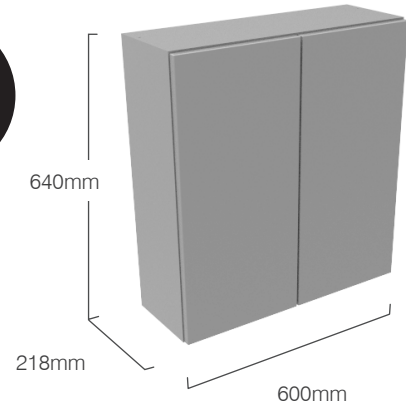

£385.80 each

Replace **.XX** with the required carcass colour below

600MM WALL MOUNTED CUPBOARD

SUITABLE FOR STANDARD & SLIM DEPTH UNITS

DON'T FORGET TO ORDER YOUR HANDLES SEE PAGES 86-87

- FEATURES
- Soft close hinges.
 - Two glass shelves.
 - Concealed hangers.