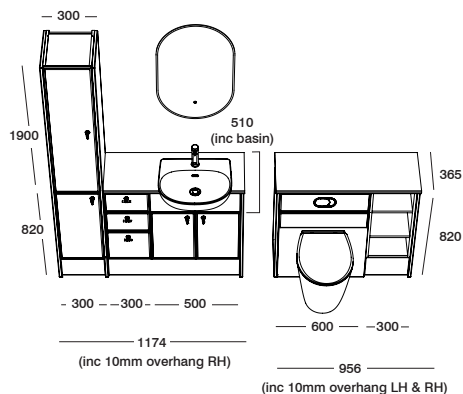

- 500MM SEMI-COUNTERTOP UNIT: **EF3SC5.CB.D**
- 300MM 3 DRAWER UNIT: **EF33DR.CB.D**
- 300MM PULL OUT DRAWER UNIT: **EF3FHU3.CB.D**
- 600MM BACK TO WALL UNIT: **EF3BW6.CB.D**
- 300MM OPEN STORAGE UNIT: **F3SS3.D**
- INTERIOR CARCASS: **Graphite**
- 1500MM PLINTH: **FPL15.CB**
- 820MM END PANELS x3: **F3P8.CB**
- 1900MM END PANEL x2: **F3TP19.CB**
- 1880MM ARCTIC WHITE WORKTOP: **F3W18A.AR**
- PARADIGM BACK TO WALL PAN & SEAT: **PCHBWPN/DC14030**
- PARADIGM SEMI-COUNTERTOP BASIN: **DC14029**
- METRIC BASIN MIXER: **T391103**
- TOLEDO KNOB x6: **FHTOLHAN.B**
- LINK MIRROR: **LKM50P**
- OVAL BLACK FLUSH BUTTON: **TR9040**

WALL TILES: claybrookstudio.co.uk
WALL TILES: mandarinstone.com
FLOOR TILES: mandarinstone.com