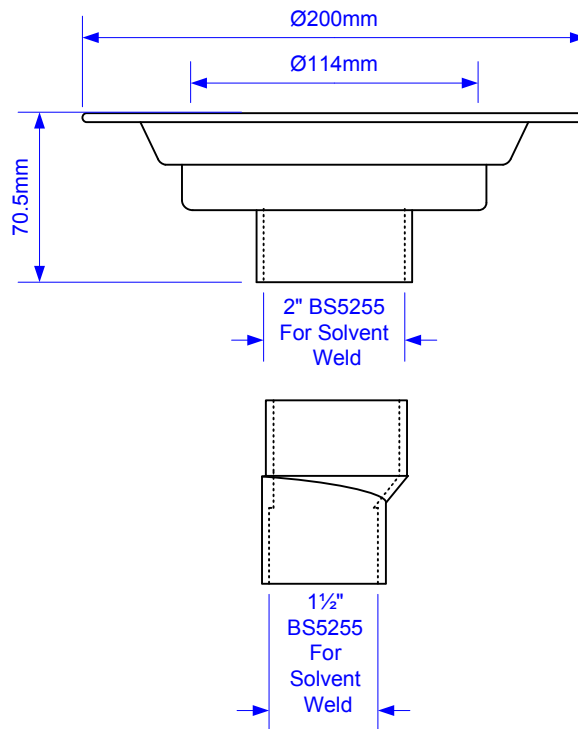

# Untrapped Gully with 2" Vertical Outlet for use with Sheet Flooring.

**Each product uses this Trap Body**

Drawing verified correct as of:

28/08/2017  
RM

DRAWN BY

RM

REVISED

SCALE

1:3

FILENAME  
UNTRAPPED 2-INCH VERTICAL  
SHEET FLOORING GULLIES.VSD  
DATE

28/08/2017