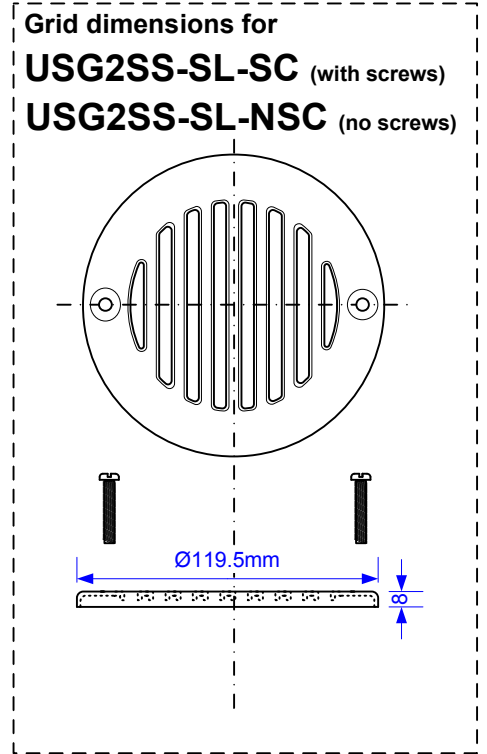

# Untrapped Gully with 2" Vertical Outlet for use with Sheet Flooring.

**Each product uses this Trap Body**

Drawing verified correct as of:

28/08/2017  
RM

DRAWN BY

RM

REVISED

SCALE

1:3

FILENAME  
UNTRAPPED 2-INCH VERTICAL  
SHEET FLOORING GULLIES.VSD  
DATE

28/08/2017