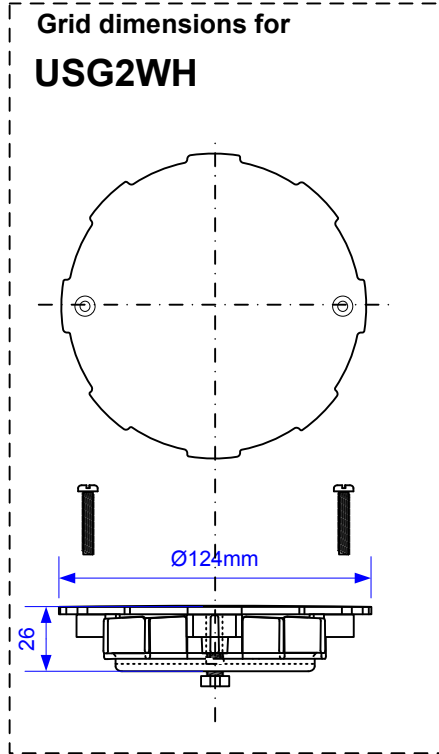

# Untrapped Gully with 2" Vertical Outlet for use with Sheet Flooring.

**Each product uses this Trap Body**

Drawing verified correct as of:

28/08/2017  
RM

DRAWN BY

RM

REVISED

SCALE