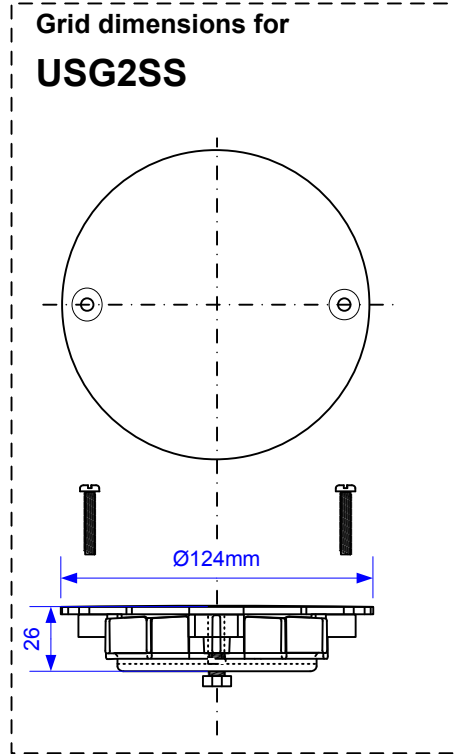

# Untrapped Gully with 2" Vertical Outlet for use with Sheet Flooring.

**Each product uses this Trap Body**

Drawing verified correct as of:

28/08/2017  
RM

DRAWN BY

RM

REVISED

SCALE