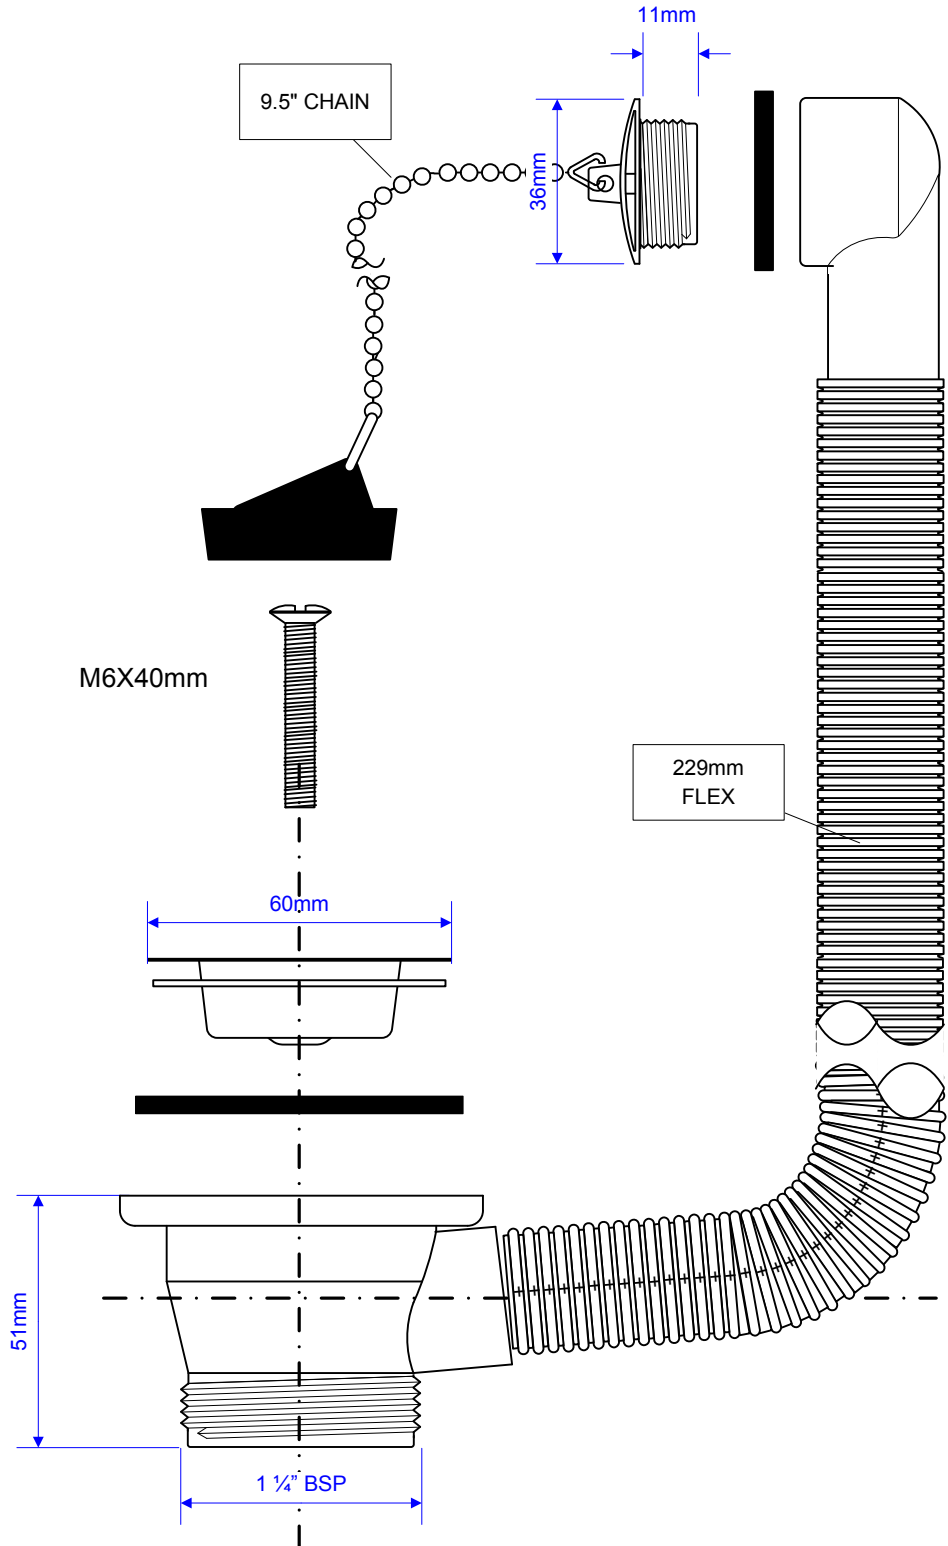

Code:

FVW1PC

© McALPINE
08/05/12

Drawing verified
correct as of:

DRAWN BY

REVISED

FILENAME

08.05.12

FVW1PC.VSD

SCALE

DATE

1: 1.5