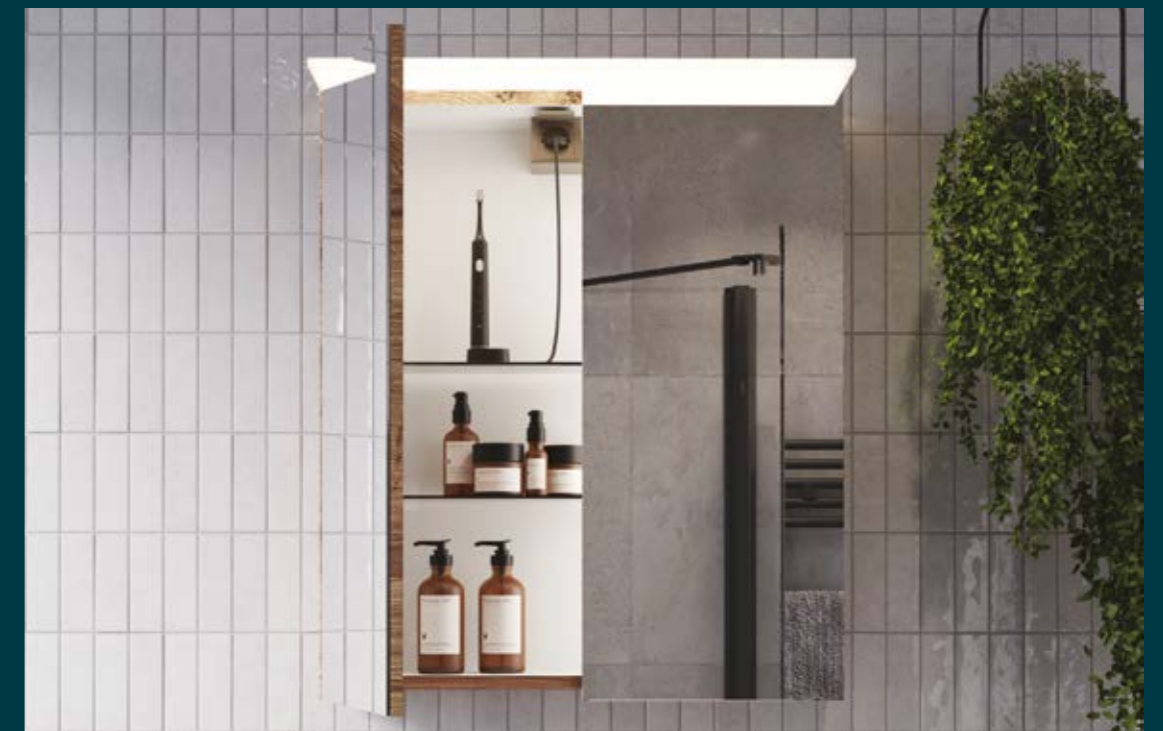

60X80CM

MIRROR CABINETS

If you need extra space to store your toiletries, mirror cabinets provide the practicality of storage whilst offering a visually pleasing aesthetic. We have mirror cabinets to suit a particular range, and mirror cabinets that can work with all our furniture collections. The choice is endless.