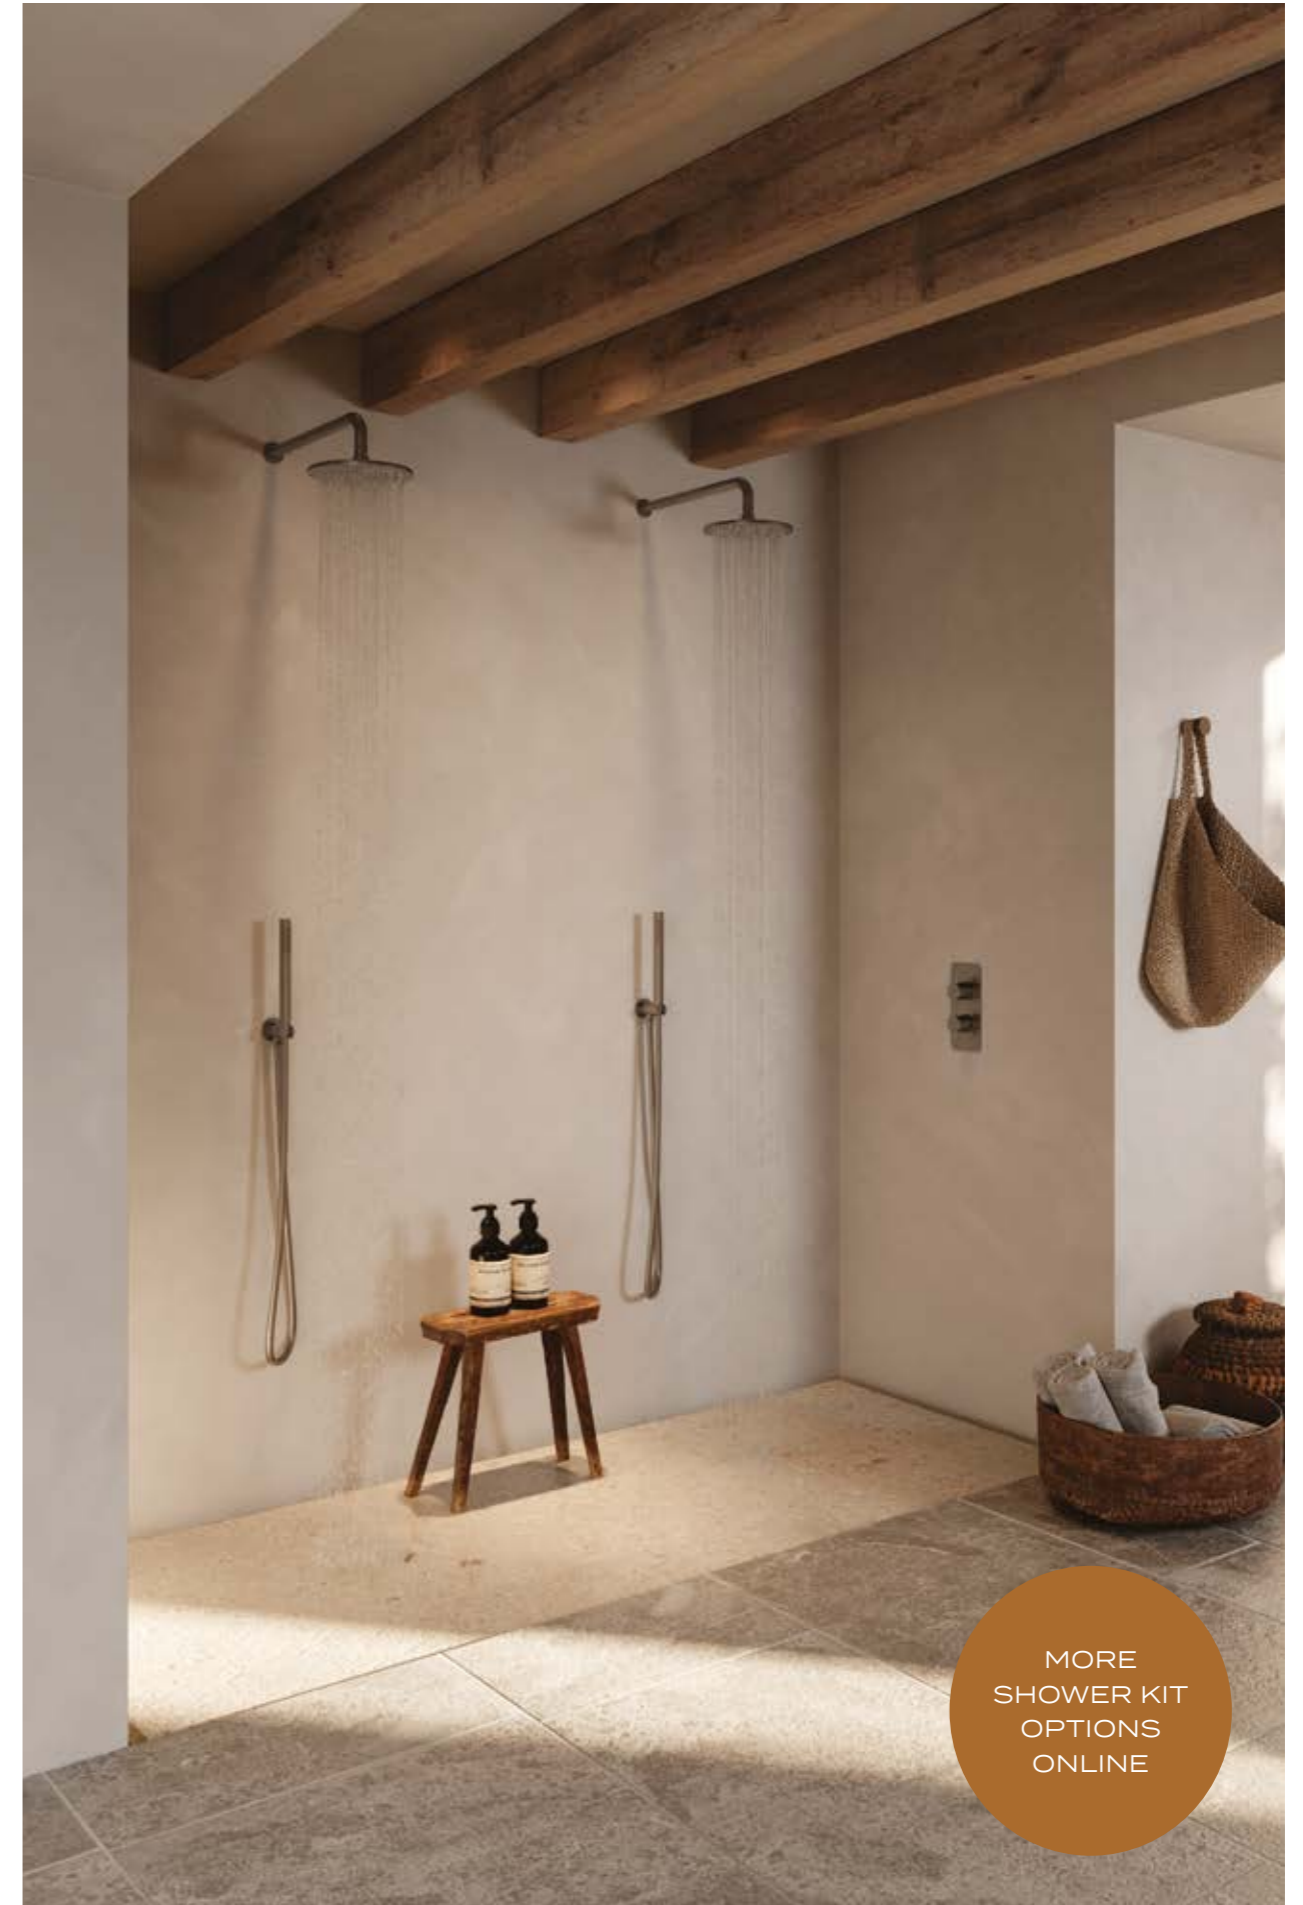

Total | £1,130

MORE SHOWER KIT OPTIONS ONLINE

TOOGA

SQUARE STATEMENT PIECES

The TOOGA brassware collection features products that will be the focal point of any bathroom. The collection is available in chrome and matte black, with a select few pieces also available in brushed brass and brushed nickel, both of which will instantly bring your bathroom to life.