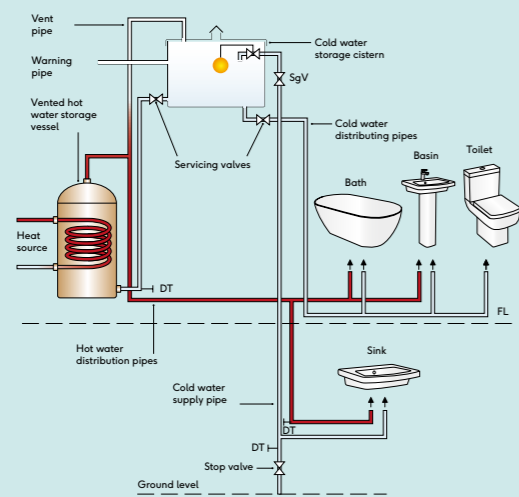

TO HELP YOU SELECT THE OPTIMUM BRASSWARE FOR YOUR PROJECT, WE HAVE MARKED OUR PRODUCTS WITH THE PRESSURE REQUIREMENT.

THIS IS REPRESENTED AS FOLLOWS:

- LP – MINIMUM 0.2 BAR
- MP – MINIMUM 0.5 BAR
- HP – MINIMUM 1.0 BAR

FIGURE 1

Cold water is stored in a header tank which feeds the hot water tank, and usually the cold water to the bathroom. This means the water is delivered at low pressure and therefore only taps with LP or minimum 0.2Bar (2 metre Head) can be used. If the header tank is in the loft space and the taps are on the ground floor the pressure may be higher so taps marked MP 0.5 bar (5 meter head) may be able to be used. You will need to check your requirements with your plumber as, if a power shower is required a pump will need to be fitted.