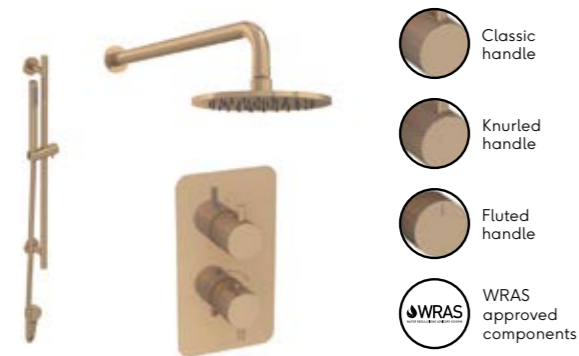

2 WAY SHOWER KIT

- Classic handle
- Knurled handle
- Fluted handle
- WRAS approved components

Components
Choose your 2 way thermostatic shower valve:
Classic | CO320.BR | **£595**
Knurled | CO320.KBR | **£615**
Fluted | CO320.FBR | **£615**

—

200x8mm shower head | CO226.BR | **£105**
Wall mounted shower arm | CO229.BR | **£85**
Slim handset | CO230.BR | **£55**
Shower rail | CO231.BR | **£115**
Shower outlet elbow & holder | CO234.BR | **£55**
Shower hose 1.5m | SH150SS.BR | **£35**

—

Classic total | **£1,035**
Knurled/fluted total | **£1,055**