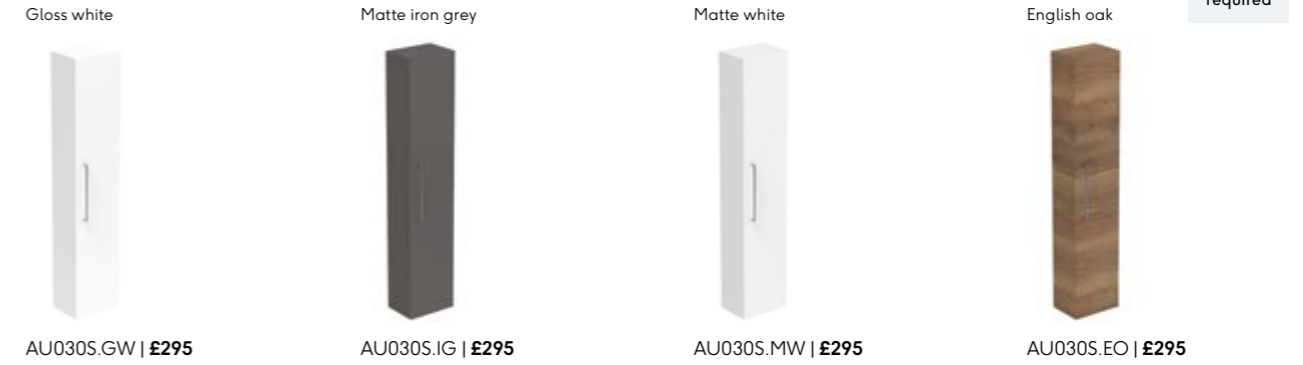

150X30X22CM TALL SIDE UNIT WITH REVERSIBLE OPENING

COMPLETE THE LOOK

Berlin 320mm handle

Chrome | HDL01 | **£22**
Brushed brass | HDL01.BB | **£17**
Matte black | HDL01.MB | **£17**

Inside 200mm rechargeable furniture light

IN200 | **£36**