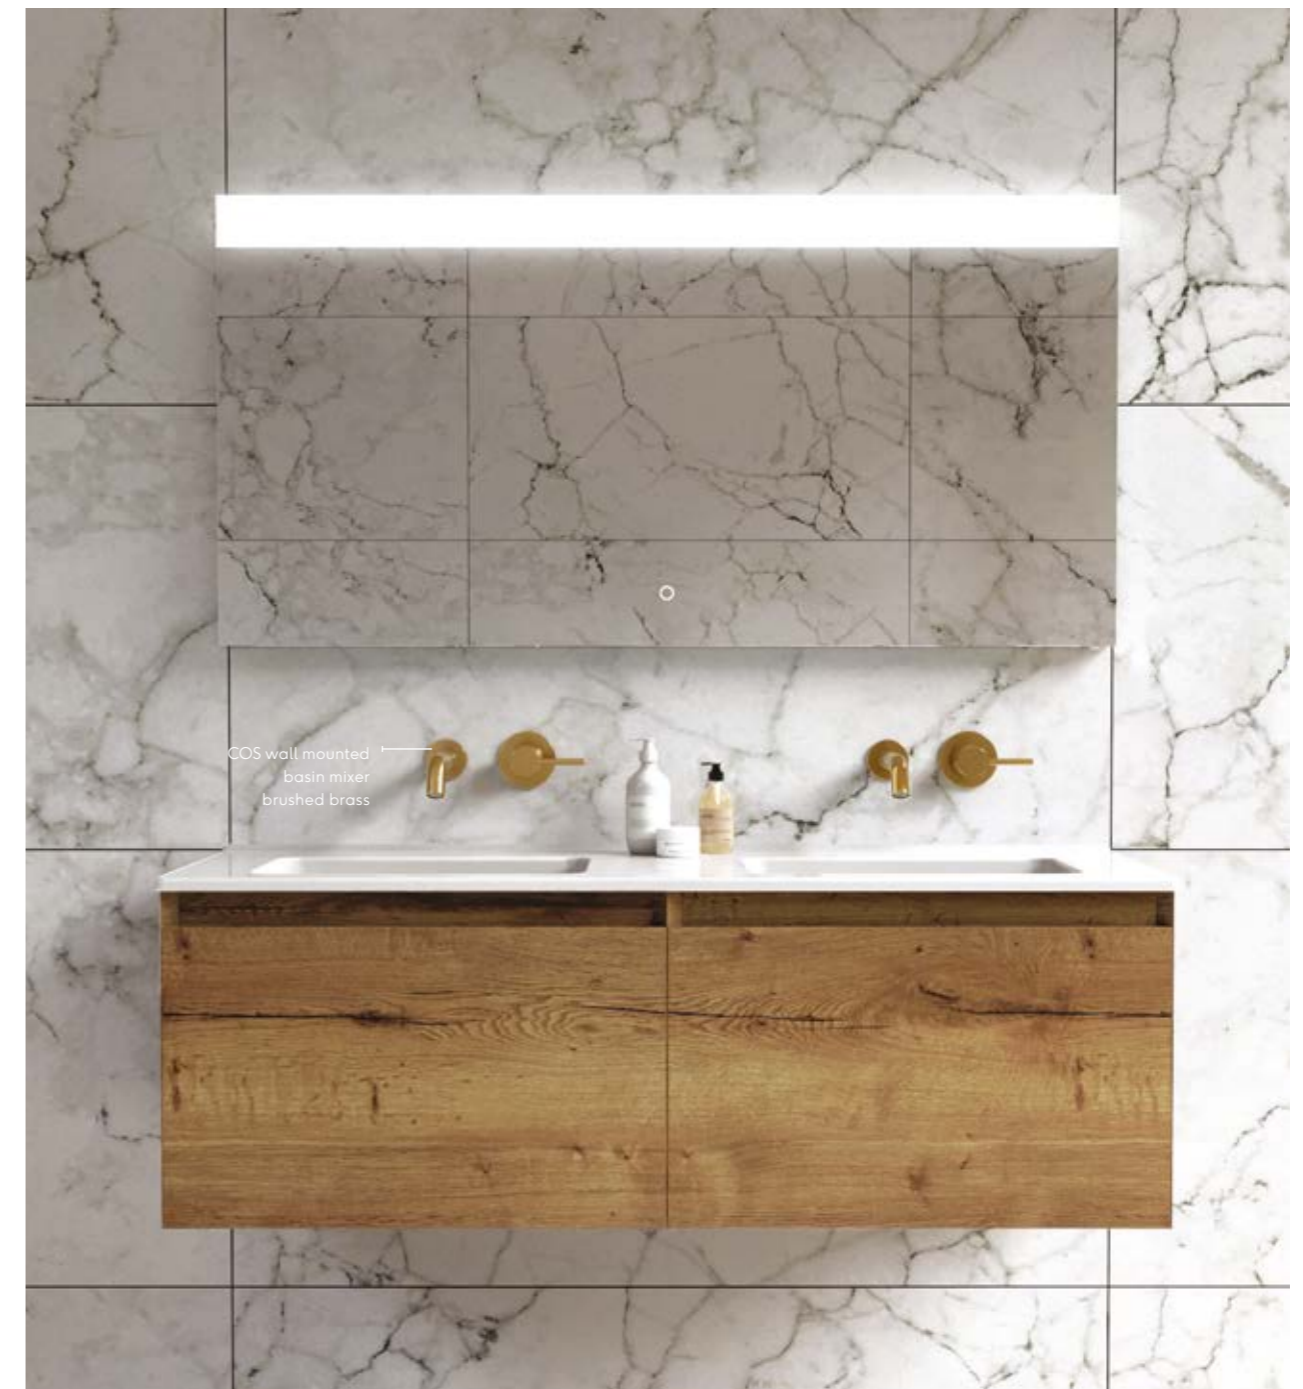

New

170X35X35CM TALL SIDE UNIT WITH RIGHT HAND OPENING

UN035S.MW | £770

UN035S.MA | £770

UN035S.EO | £770

COS wall mounted
basin mixer
brushed brass

CHOOSE YOUR BASE UNIT

60CM