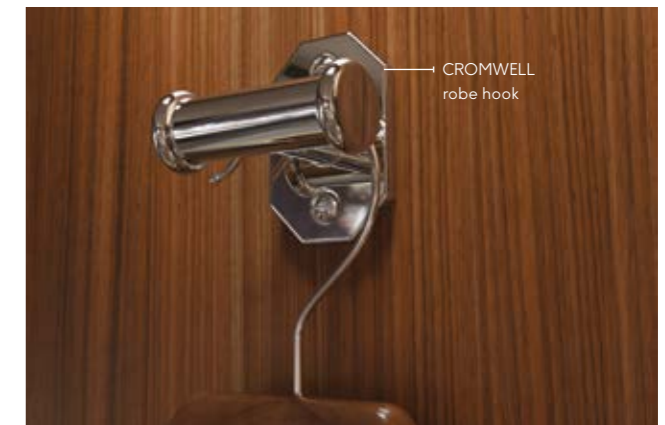

40CM TOWEL RAIL

ROBE HOOK