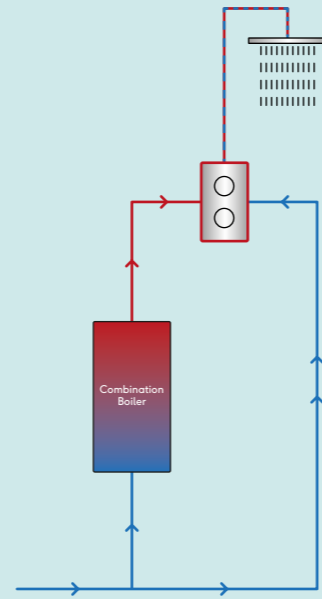

FIGURE 3

A combination boiler heats water on demand, and although it is fed by mains pressure this is regulated to the speed which the boiler can heat the water.

All LP and MP taps and fittings may be used.