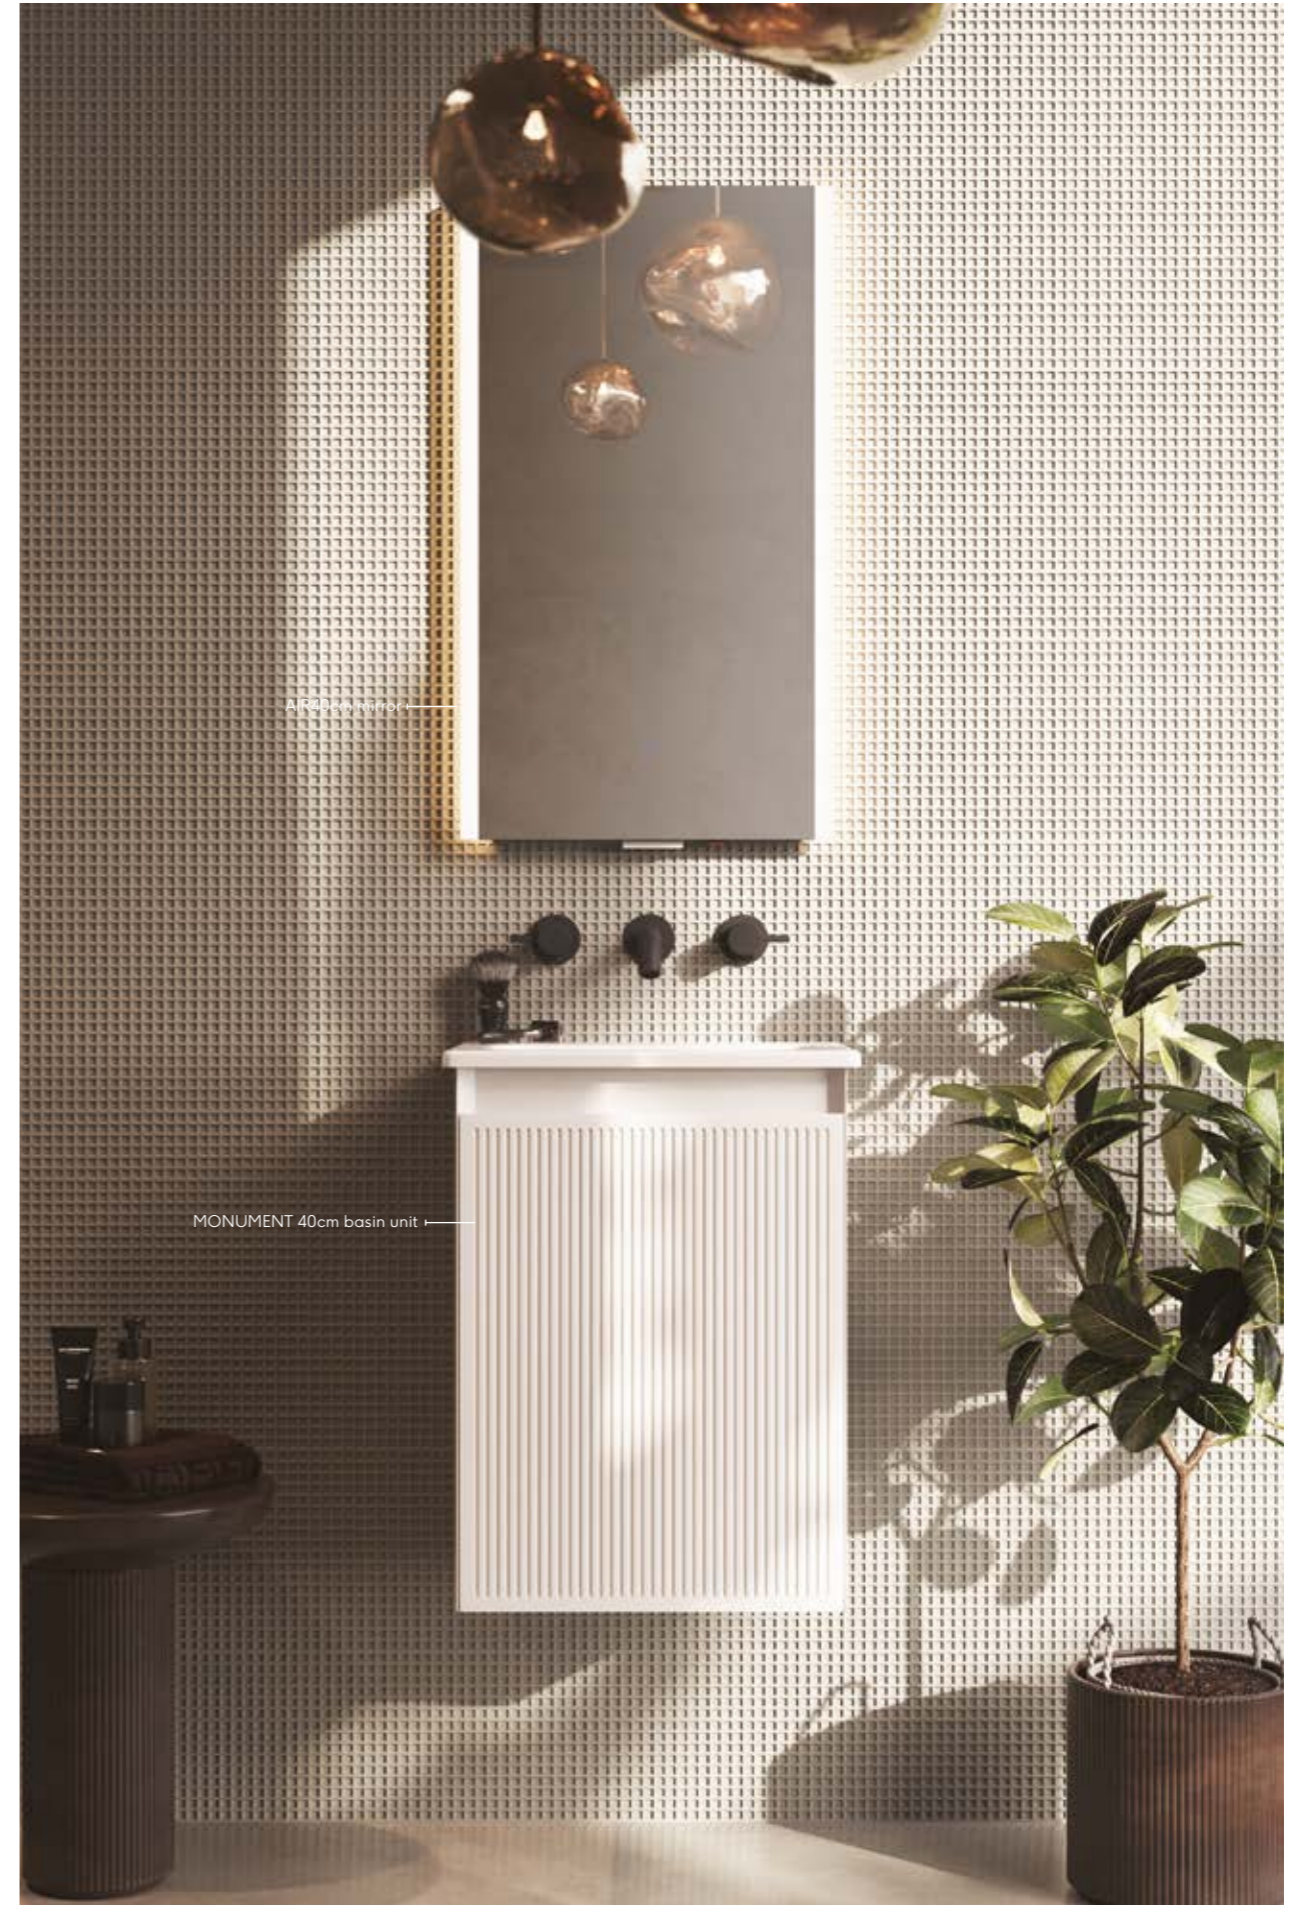

OPULENT ELEGANCE FOR EVERY SPACE

Monument presents the ideal space-saving solution. Our 40 and 50cm units boast a minimal 36cm projection. Alternatively, experience versatility with our innovative design, you have the freedom to pair any 60, or 80cm unit with a 20cm spacer unit, enabling you to create your perfect basin setup.