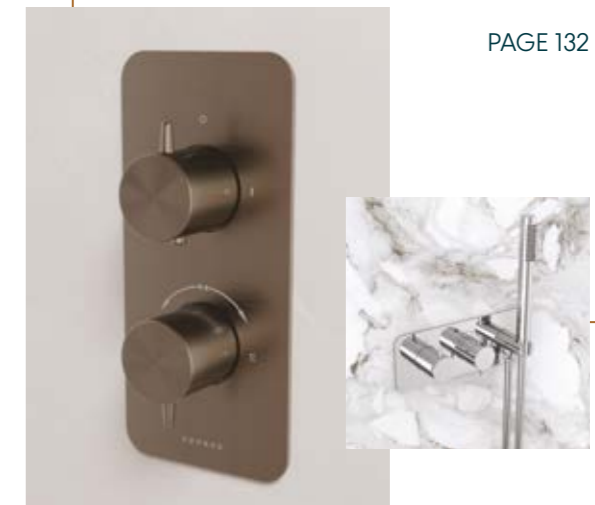

EDEN
ENRICHED

Create a cohesive high-end look and feel with the new Eden shower valve collection

PAGE 132