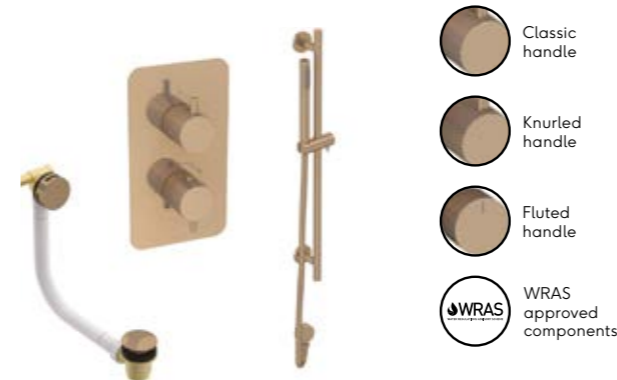

2 WAY SHOWER KIT

- Classic handle
- Knurled handle
- Fluted handle
- WRAS approved components

Components
Choose your 2 way thermostatic shower valve:
Classic | CO320.BR | **£595**
Knurled | CO320.KBR | **£615**
Fluted | CO320.FBR | **£615**

—

Slim handset | CO230.BR | **£55**
Shower rail | CO231.BR | **£115**
Shower outlet elbow | CO233.BR | **£45**
Shower hose 1.5m | SH150SS.BR | **£35**
Bath filler, overflow & clicker waste | CO101.BR | **£175**

—

Classic total | **£1,020**
Knurled/fluted total | **£1,040**