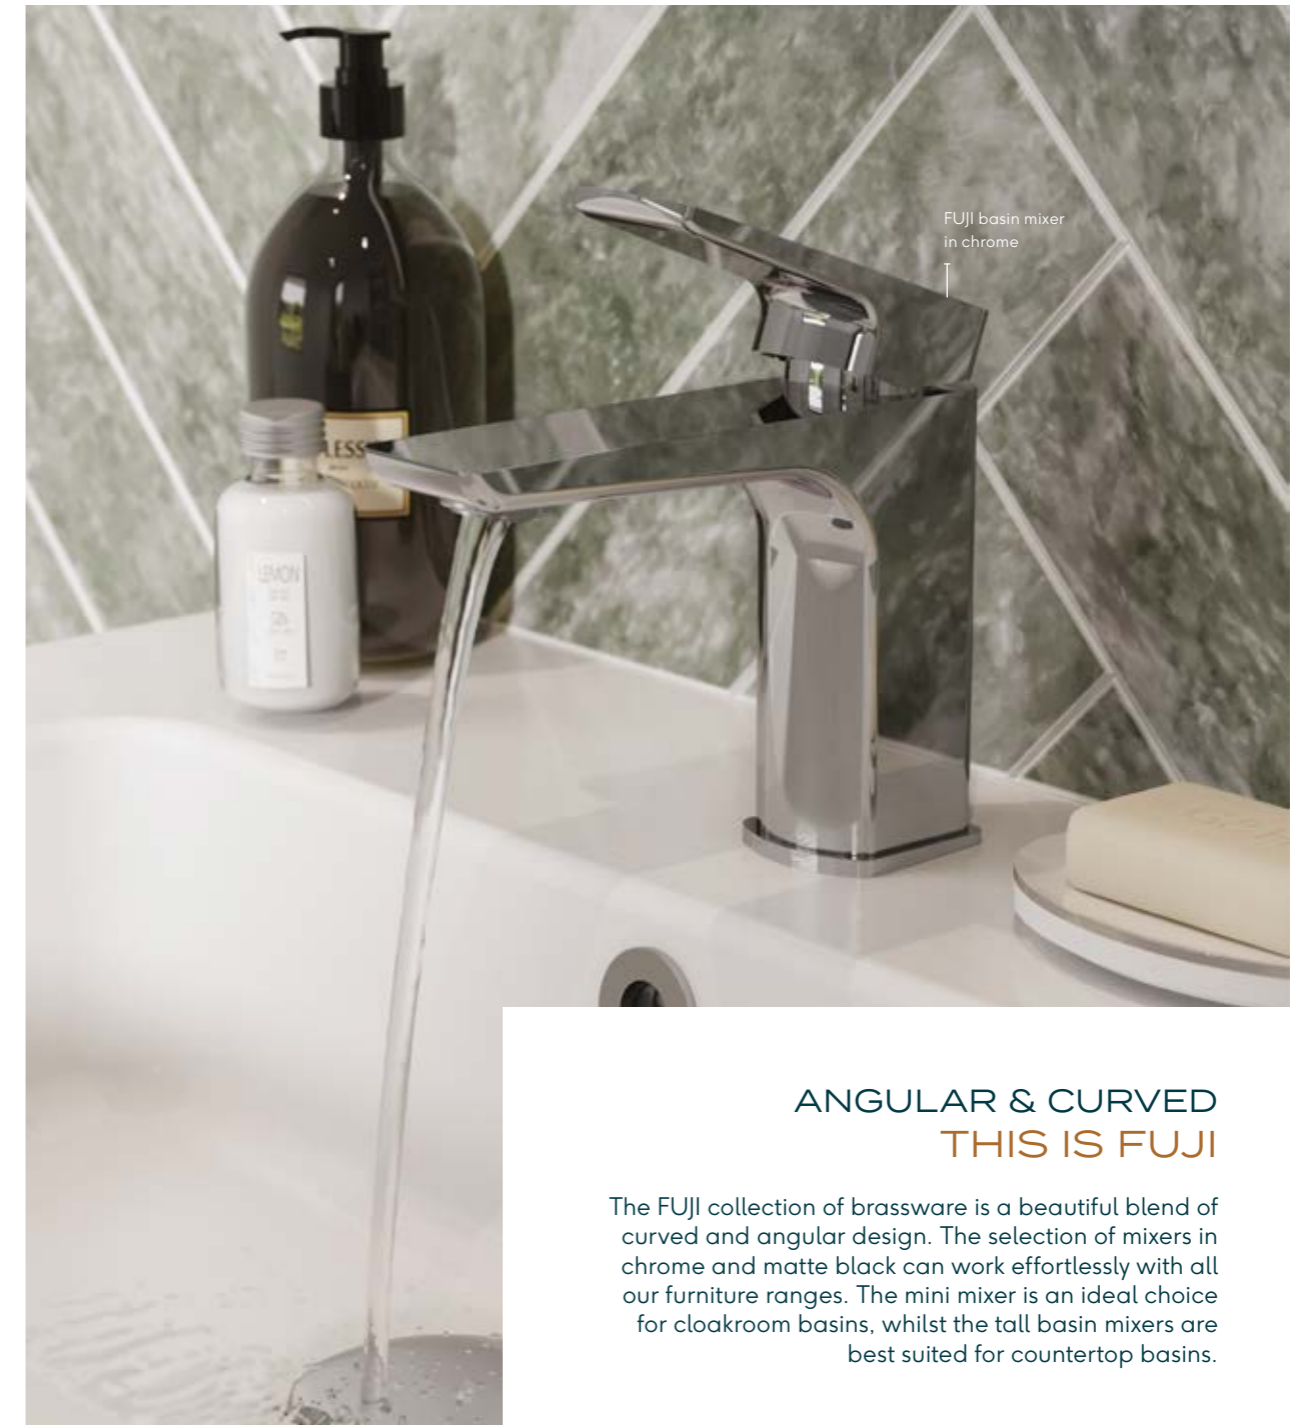

TALL BASIN MIXER & CLICKER WASTE

Chrome | FU004 | £195
Matte black | FU004.MB | £235

**ANGULAR & CURVED
THIS IS FUJI**

The FUJI collection of brassware is a beautiful blend of curved and angular design. The selection of mixers in chrome and matte black can work effortlessly with all our furniture ranges. The mini mixer is an ideal choice for cloakroom basins, whilst the tall basin mixers are best suited for countertop basins.