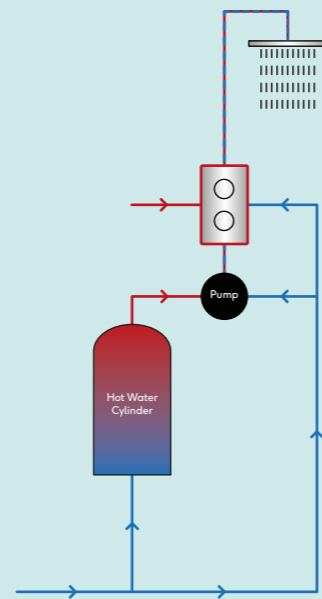

FIGURE 4

A pump assisted system will deliver water at high pressure and depending on the specifications of the pump fitted LP, MP and HP taps and fittings may be used.