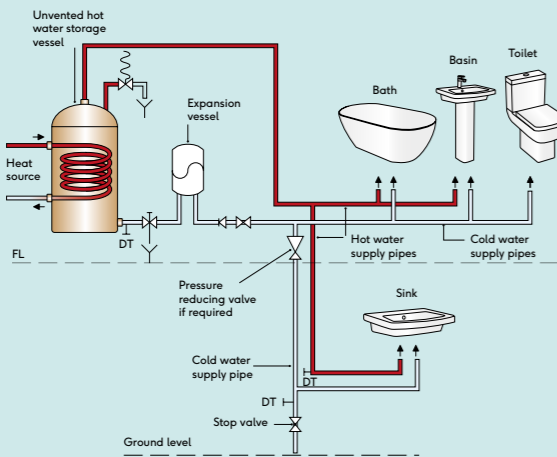

FIGURE 2

The unvented cylinder stores hot water at mains pressure, usually between 2 and 3 bar, allowing hot and cold water to be delivered at the same pressure. This means a power shower can be achieved without the need of a pump. All LP, MP and HP taps and fittings may be used.