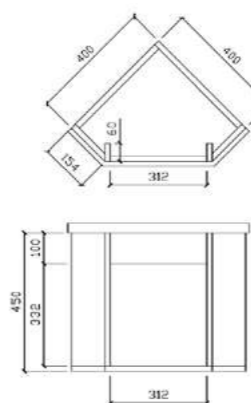

Mode

Pearl

MOD400C
Mode storage cabinet
Size: 300 x 200 x 435mm
£226.34

Soft close doors

Handle Less

Deep Ceramic Basin

Soft close doors

Chrome handles