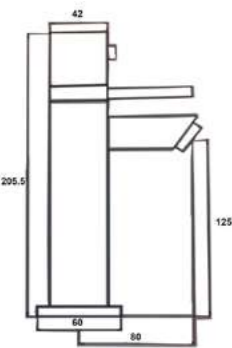

TBM203
Square thermostatic basin mixer
£120.00