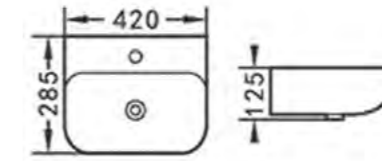

Feather touch

Nano glazed

Feather touch

Nano glazed

See Basin Mixers from Page 118 to 133

See Basin Mixers from Page 118 to 133

Cloakroom Basins

SC150
Round cloakroom basin
Wall mounted
Size: 420 x 285 x 125mm
£123.36