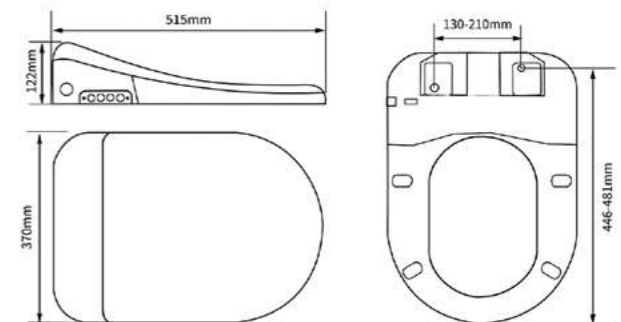

EB600
Luxury Square wrap over, soft close short projection, heavy duraplast material seat cover with stainless steel fixings quick release hinges
£79.08

Easy Installation

Easy Installation

EBF212
Inteliget multifunctional toilet seat with remote - d shape
Size: 515 x 370 x 122mm
£844.80