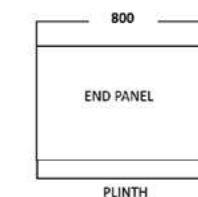

Bath Screens

Bath Panels

- 6mm toughened safety glass
- BS 6206 CLASS A / BS EN 12600 1T EN 12150-1
- Easy clean glass treatment (both sides) - Nano coating
- Reversible installation
- Chrome profiles
- Swivel

BSR800
Curved bath screen
Size: 1400 x 800mm
£108.00

BSS800
Straight bath screen
Size: 1400 x 800mm
£108.00