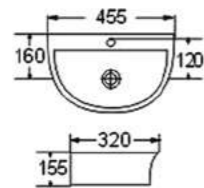

SC107
Style cloakroom basin
(Right hand)
Wall mounted
Size: 450 x 275 x 185mm
£115.20

RC109
Round cloakroom basin
Wall mounted
Size: 455 x 320 x 155mm
£108.24