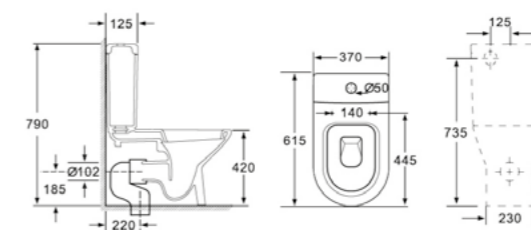

COM223
Comfort rimless, short projection C/C WC (open back) with soft close seat
Size: 610 x 370 x 790mm
£350.18

RIMLESS