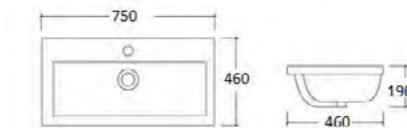

AGG-75F
Ambiance Floor Standing 2 Drawer Unit & Ceramic Basin-750mm
Colour: High Gloss Grey
Basin Size: 750 x 460 x 190mm
Vanity Size: 740 x 450 x 780mm
£675.12

Soft Close Drawer