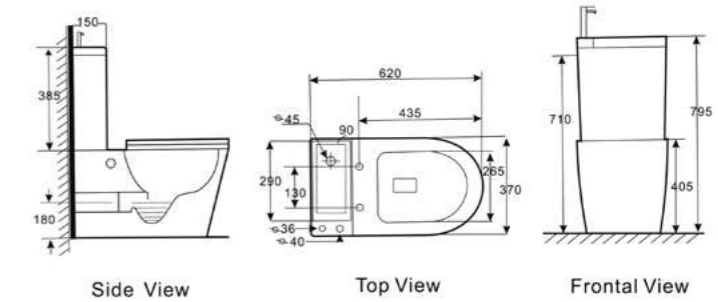

SMT-W01
Smart rimless wall hung pan
with soft close seat
Size: 535 x 365 x 370mm
£444.00

SMT-W01B
Smart rimless wall hung pan
with bidet soft close seat
cover & remote
Size: 535 x 365 x 370mm
£1,730.40

SMT-D02
Smart rimless back to wall
pan with bidet soft close seat
cover & remote
Size: 565 x 370 x 410mm
£1,584.00

RIMLESS

Smart Flush

Self Cleaning
Bidet Nozzle

Features

Warm Air
Drying

Night Light

Sensor
Heated seat

Remote

230V Electricity

BIDET

Klozet

KLZ005

Klozet short projection rimless C/C toilet with (fully back to wall) pre-installed bidet valve & soft close seat
Size: 620 x 370 x 795mm
£517.92

KLZ003

Klozet combo rimless C/C toilet (fully back to wall) with pre-installed bidet and basin & basin mixer with soft close seat
Size: 620 x 370 x 795mm
£589.44

Klozet

KLZ004
Klozet C/C Bidet WC (open back) with pre-installed on/off mixing valve & soft close seat
Size: 655 x 365 x 820mm
£408.00

RIMLESS

KLZ002
Klozet rimless back to wall pan with pre-installed bidet on/off valve & soft close seat
Size: 540x 370 x 400mm
£381.60