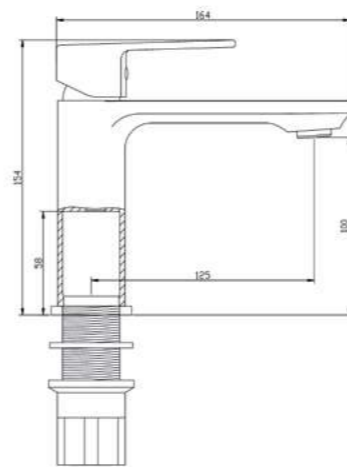

Bliss Range

6 Layers PVD
Coated

Suitable for Low & High Pressure

6 Layers PVD
Coated

Suitable for Low & High Pressure