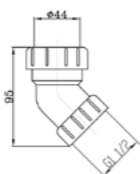

Shower Tray Wastes

Kleen Bath & Shower Seals

SS8-A
Glass Bath Screen
Universal Seal - 4 To 6mm X 1 Mtr
£144.00
PACK OF 10

SS8-B
Glass Bath Screen
Universal Seal - 8 To 10mm X 1 Mtr
£144.00
PACK OF 10

SS14-A
Glass Shower Door
Universal Seal - 4 To 6mm X 2 Mtr
£240.00
PACK OF 10

SS14-B
Glass Shower Door
Universal Seal - 8 To 10mm X 2 Mtr
£240.00
PACK OF 10