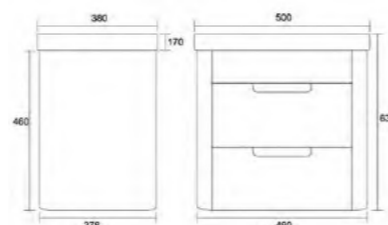

PLUS-50GW

Plus wall mounted 2
drawer vanity & ceramic basin
Colour: High Gloss Grey
Basin Size: 500 x 380 x 50mm
Vanity Size: 490 x 378 x 460mm
£533.28