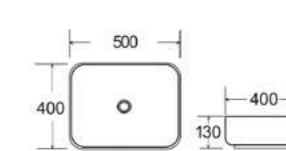

ONX1352
Onyx counter top/single tap hole basin - Matt Black
Size: 500 x 400 x 130mm
£246.84