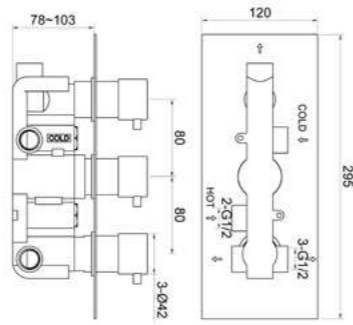

PACK R1 - H (Horizontal Pack)
£388.00

PACK R2 - H (Horizontal Pack)
£520.00

Thermostatic Valves

RTV3
Round three handle
thermostatic shower valve
2 - outlet (VERTICAL)
£324.00

RTV3-H
Round three handle
thermostatic shower valve
2 - outlet (HORIZONTAL)
£363.98