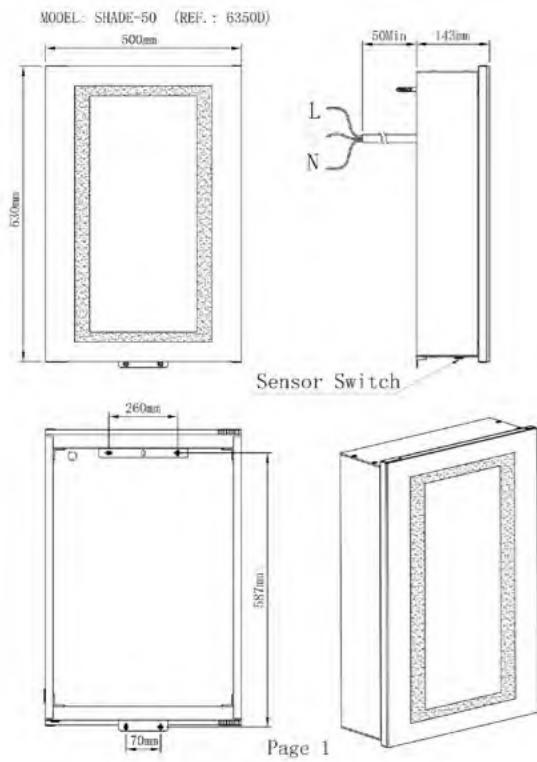

REF-60
Reflection led mirror 2
door cabinet
Size: 600 X 800mm
£624.00

Low energy LED light
Sensor switch
Steam free
Shaver socket
Aluminium Cabinets
IP44 Electrical safe
CE Approved

SHADE-50
Shade LED Mirror cabinet
Size: 500 x 630mm
£451.20

Low energy LED light
Sensor switch
Steam free
Shaver socket
Aluminium Cabinets
IP44 Electrical safe
CE Approved

SHADE-60
Shade LED Mirror cabinet
Size: 600 x 800mm
£518.40