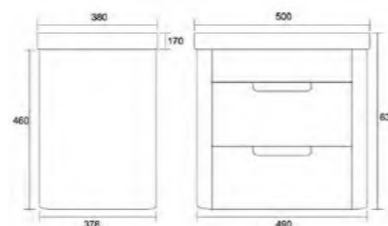

High Gloss Grey

PLUS-60GW

Plus wall mounted 2
drawer vanity & ceramic basin
Colour: High Gloss Grey
Basin Size: 600 x 450 x 50mm
Vanity Size: 575 x 440 x 460mm
£578.16

High Gloss Grey

PLUS-50WF

Plus floor standing 3
drawer vanity & ceramic basin
Colour: High Gloss White
Basin size: 500 x 380 x 50mm
Vanity size: 490 x 378 x 820mm
£541.20