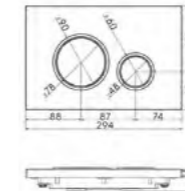

FP47-R120
Euro Circle Dual Flush Plate - Gloss Chrome
£64.80