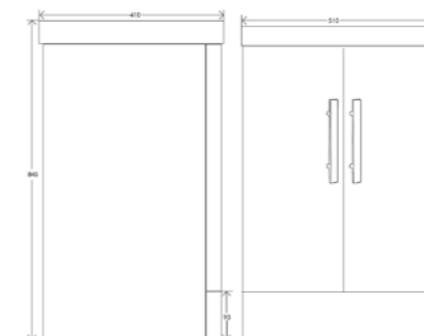

ELE400W
Elite wall mounted unit (2 Door)
& ceramic basin - 400mm
Colour: High Gloss White
Basin size: 400 x 300 x 120mm
Vanity size: 390 x 290 x 460mm
£318.86