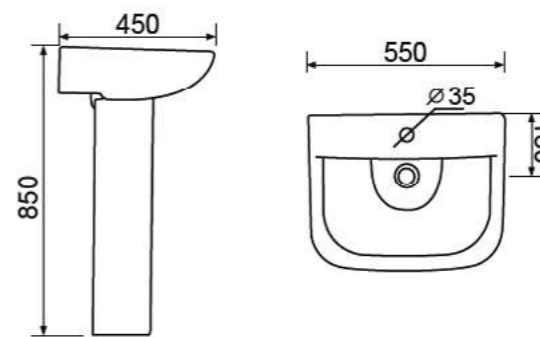

IMP601
Impression basin with full pedestal
Size: 550 x 450 x 850mm
£170.06