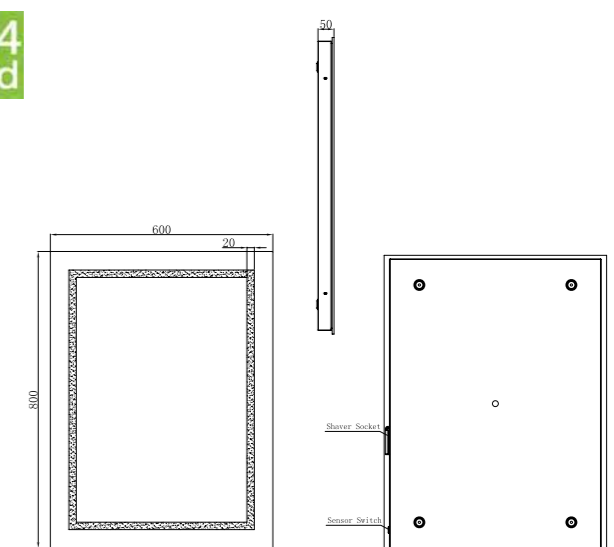

Led Mirrors

Low energy LED light
Sensor switch
Steam free
IP44 Electrical safe
CE Approved

SPIRIT-50
Spirit LED Mirror
Size: 500 x 700mm
£237.60

SPIRIT-60L
Spirit LED Mirror
Size: 600 x 1200mm
£468.00

Low energy LED light
Sensor switch
Steam free
Shaver socket
IP44 Electrical safe
CE Approved

SPIRIT-60R
Spirit LED Mirror
Size: 600 x 800mm
£302.40

Low energy LED light
Sensor switch
Steam free

Shaver socket
IP44 Electrical safe
CE Approved

Led Mirrors

VIVID-50
Vivid LED Mirror
Size: 500 x 700mm
£249.60