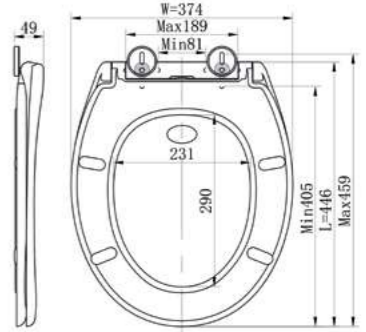

EB111
Economy soft close (universal shape) seat cover (PP) with stainless steel top fixing quick release hinges
£26.40