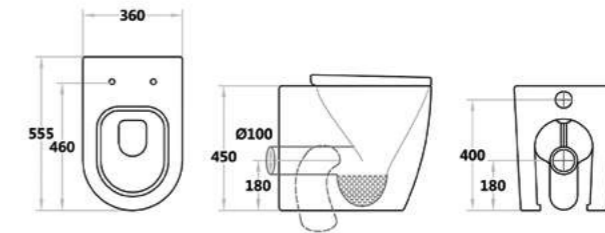

RIMLESS

NEO007
Neo rimless short projection
C/C WC (fully back to wall)
with Geberit flush fittings &
soft close seat.
Size: 605 x 360 x 795mm
£444.00

RIMLESS

NEO002
Neo short projection back to
wall pan & soft close seat
Size: 540 x 370 x 400mm
£345.60

RIMLESS

NEO001
Neo short projection wall
hung pan & soft close seat
Size: 490 x 365 x 330mm
£374.40

COM203
Comfort basin with full
pedestal
Size: 550 x 420 x 850mm
£155.54

RIMLESS

Dexor

GEBERIT
Flush Fittings Installed

DEX006
Dexor high-rise C/C WC (fully back to wall) with Geberit flush fittings & soft close seat
Size: 660 x 375 x 900mm
(Pan height = 450mm)
£506.16

DEX002
Dexor high-rise back to wall Pan & soft close seat
Size: 555 x 360 x 450mm
(Pan height = 450mm)
£374.40