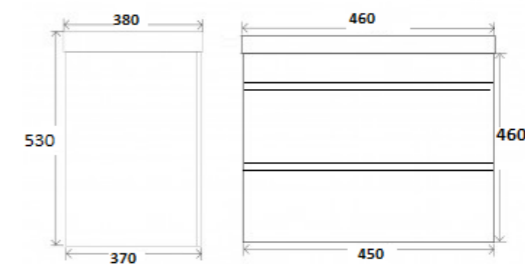

Soft Close Drawer

Deep Ceramic Basin

Handle Less

WATERPROOF

Ambiance

AWH-46W
Ambiance Wall Mounted 2 Drawer Unit & Ceramic Basin-460mm
Colour: High Gloss White
Basin Size: 460 x 380 x 185mm
Vanity Size: 450 x 370 x 460mm
£367.80