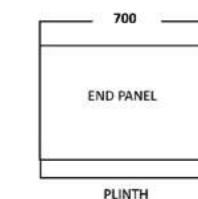

Bath Screens

Bath Panels

- 6mm toughened safety glass
- BS 6206 CLASS A / BS EN 12600 1T EN 12150-1
- Easy clean glass treatment (both sides) - Nano coating
- Reversible installation
- Chrome profiles
- Swivel

BSR800
Curved bath screen
Size: 1400 x 800mm
£108.00

BSS800
Straight bath screen
Size: 1400 x 800mm
£108.00