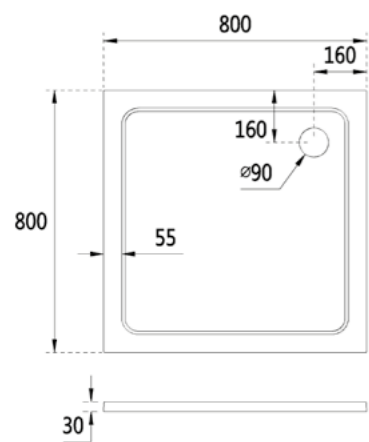

Shower Tray Accessories

KST8080
Kleen square shower tray 30mm
800 x 800 x 30mm
£148.80