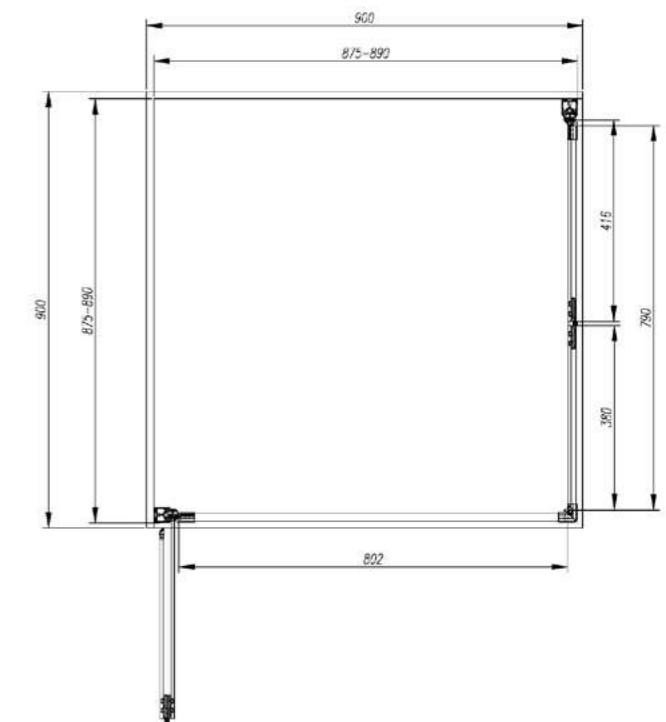

Suitable for confined spaces

Maximum 802mm opening

Each size door to be purchase separately.
For side panels please see page 157