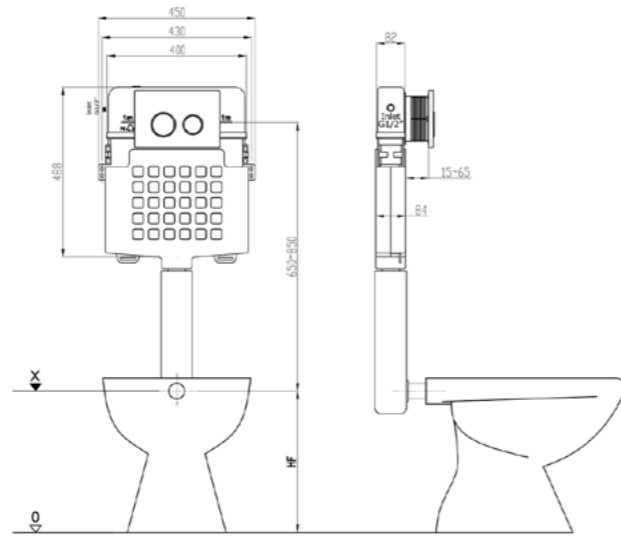

FMC001
Flush mate concealed cistern including chrome dual flush plate (FP-R001 or FP-S001)
£192.00

FLUSH PLATE TO MATCH FMC001