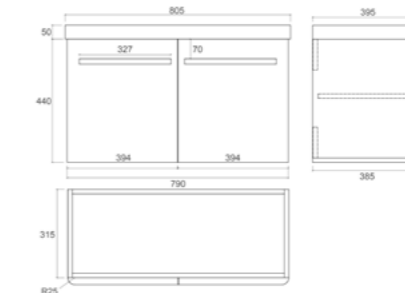

Moisture Proof

Chrome Handle

Soft close doors

Short Projection

CHA800F
 Charm Floor Standing (2 Door)
 Unit & Ceramic Basin
 Colour - High Gloss White
 Basin Size: 805 x 395 x 50mm
 Vanity Size: 790 x 385 x 808mm
£842.76