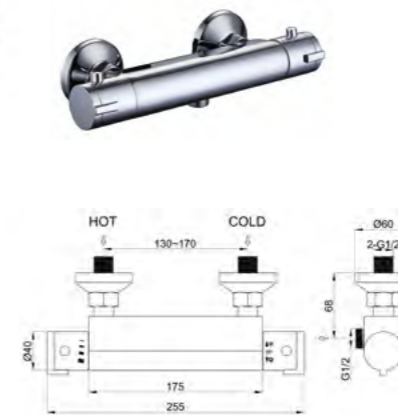

TVR300
Thermostatic bar valve kit - Round
£123.60