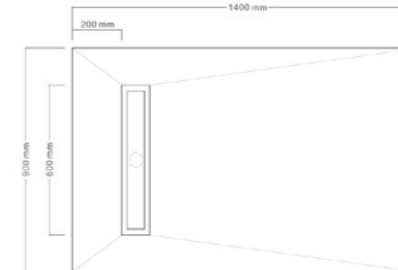

KSB14X9
Kleen Wetroom Pre-Formed Shower Board
1400 x 900mm With 600mm Linear High
Flow Shower Drain (KSD60) & Metal Grate
[Select grate from page 170](#)
£633.88