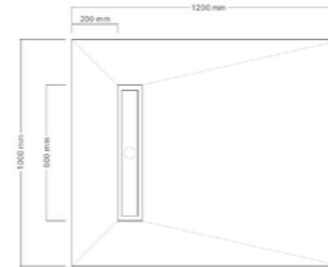

S-KSB12X10
Kleen Wetroom Pre-Formed Shower Board
1200 x 1000mm With 600mm Linear High Flow Slim Shower Drain (SDS60) & Grate

Brushed Steel	£832.80
Matt black	£866.40
Brushed Gold	£873.60