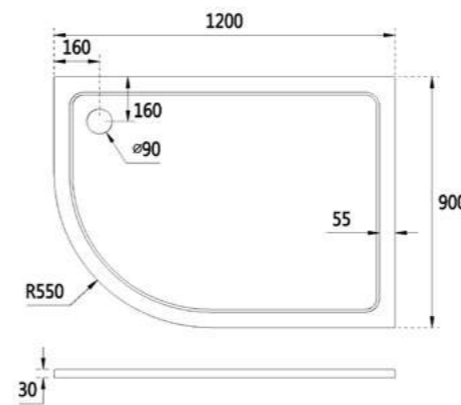

KST1290QD-L
Kleen offset Quadrant shower tray-left 30mm
1200 x 900 x 30mm
£237.60