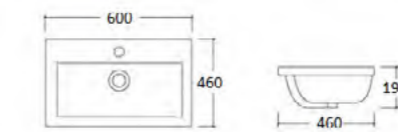

Ambiance

Soft Close Drawer

Deep Ceramic Basin

Handle Less

WATERPROOF