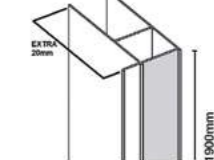

EP-20
Extension Profile 20mm For 6mm Glass - 1900mm
£96.00