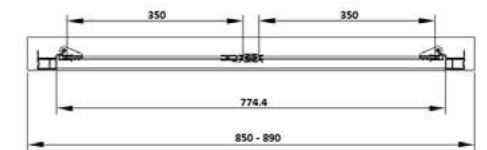

SEBFD70
700 x 1900mm
£279.36

SEBFD80
800 x 1900mm
£290.88

SEBFD100
1000 x 1900mm
£327.00

SEBFD76
760 x 1900mm
£285.12

SEBFD90
900 x 1900mm
£302.40

SIDE PANELS		
Side Panel, Chrome Double Profile 6MM Toughened Safety Glass 1900mm, Easy Clean Nano Coating 20MM Adjustment Per Side UKCA & CE Approved Reversible.		
SESP70	6mm 700x1900 Side Panel, 20MM Adjustment Per Side.	£180.96
SESP76	6mm 760x1900 Side Panel, 20MM Adjustment Per Side.	£184.44
SESP80	6mm 800x1900 Side Panel, 20MM Adjustment Per Side.	£187.92
SESP90	6mm 900x1900 Side Panel, 20MM Adjustment Per Side.	£198.36
SESP100	6mm 1000x1900 Side Panel, 20MM Adjustment Per Side.	£205.32