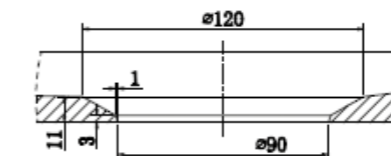

LG-SET10
Shower tray legs
10-pack
£48.00

Waste on edge

Slim / Low Profile - 30mm Thickness / Strong Stone Resin Base Material / Gel Capped Smooth Easy Clean / Gloss White Non-Porous Surface
Anti-Bacterial Surface Treatment / Suitable For Standard 90mm Waste / Shower Waste To Be Purchased Separately

See Page 166 for Shower traps