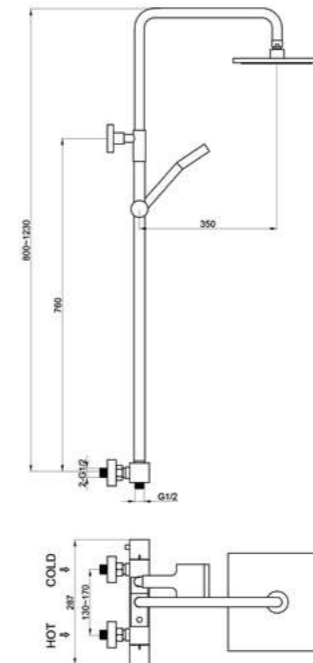

Swivel Spout

Suitable for low & high pressure

COOL TOUCH VALVE

Thermal image without Cool Touch Thermal image with Cool Touch

MULTI-FUNCTION HANDSET

Swivel Spout

Thermostatic Showers

COOL TOUCH VALVE