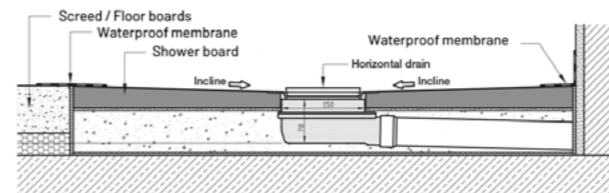

LDS150
Luxury Shower Drain & Tileable, Reversible Flat S/S Top Grate - Square 150 x 150mm
£115.20

LDR150
Luxury Shower Drain & Tileable, Reversible Flat S/S Top Grate - Round 150 x 150mm
£115.20

KSB18X12
Kleen Wet Room Pre-Formed Shower Board 1800 x 1200 (Cut to required size) With Choice of 150 x 150mm (Round or Square) High Flow Metal Shower Drain & Grate
£756.00