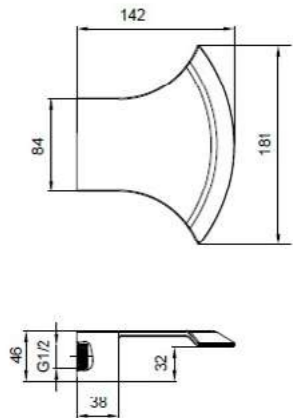

Waterfall Bath Spout

RBS-104
Wall Mounted Waterfall
Bath Spout - Round
£204.00