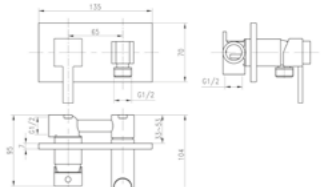

P203
Manual Square Concealed
Douche pack - All in one
£153.98