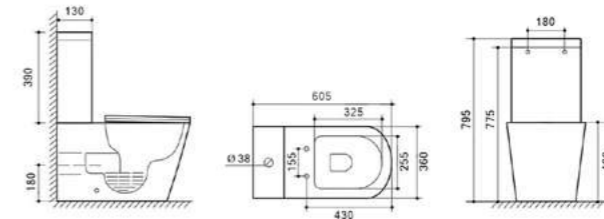

IMP601
Impression basin with full
pedestal - 550mm
Size: 450 x 550 x 850mm
£170.06

RIMLESS

Impression

IMP603
Impression bidet pan
Size: 550 x 360 x 410mm
£343.20

RIMLESS

IMP602
Impression rimless back to wall pan & soft close seat
Size: 550 x 365 x 405mm
£327.60

RIMLESS

IMP001
Impression rimless wall hung wc pan & soft close seat
Size: 545 x 365 x 375mm
£369.60

IMP606
Impression wall hung basin
Size: 450 x 525 x 360mm
£261.12

RIMLESS

Neo

GEBERIT
Flush Fittings Installed

RIMLESS

NEO007
Neo rimless short projection
C/C WC (fully back to wall)
with Geberit flush fittings &
soft close seat.
Size: 605 x 360 x 795mm
£444.00

RIMLESS

NEO002
Neo short projection back to
wall pan & soft close seat
Size: 540 x 370 x 400mm
£345.60

RIMLESS

NEO001
Neo short projection wall
hung pan & soft close seat
Size: 490 x 365 x 330mm
£374.40

COM203
Comfort basin with full
pedestal
Size: 550 x 420 x 850mm
£155.54

RIMLESS

Dexor

GEBERIT
Flush Fittings Installed