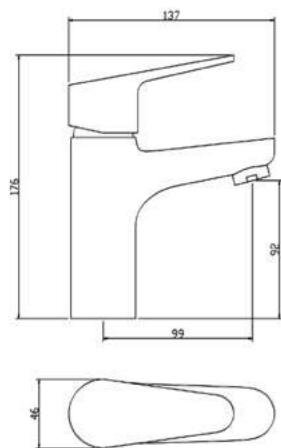

6 Layers PVD
Coated

Suitable for Low & High Pressure

6 Layers PVD
Coated

Suitable for Low & High Pressure

Basin Mixers

Basin Mixers

BEAU
Beau single lever basin mixer with clicker waste
£87.60

Suitable for Low & High Pressure