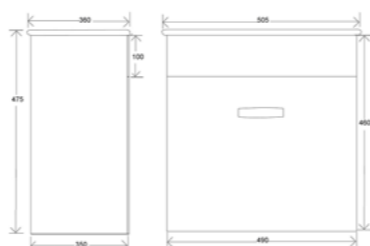

FEL610W
Fella wall hung vanity unit (1 Drawer)
& ceramic basin
Colour: High Gloss White
Basin Size: 605 x 480 x 55mm
Vanity Size: 560 x 445 x 435mm
£435.60