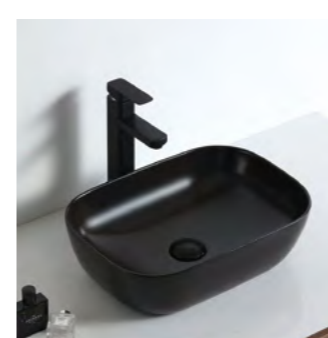

ONX1328
Onyx counter top/no tap hole basin - Matt Black
Size: 465 x 320 x 135mm
£228.00