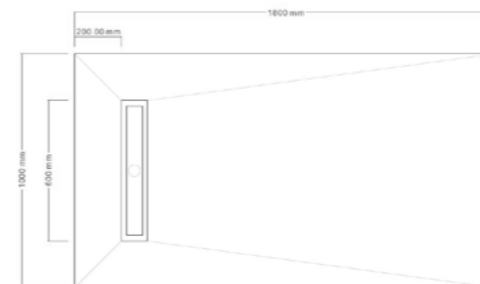

KSB18X10
Kleen Wetroom Pre-Formed Shower Board
1800 x 1000mm With 600mm Linear High
Flow Shower Drain (KSD60) & Metal Grate
[Select grate from page 170](#)
£720.60