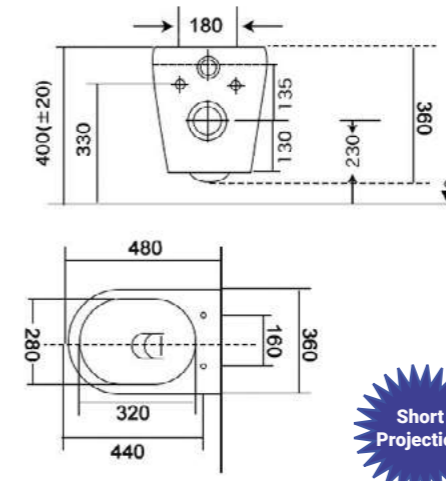

RIMLESS

RIMLESS

Onyx

ONX-R001
Onyx d-shape, rimless wall hung pan & seat cover
Matt Black
Size: 485 x 360 x 330mm
£384.00

RIMLESS

WG-R001
Onyx d-shape, rimless wall hung pan & seat
White and Gold
Size: 480 x 360 x 360mm
£552.00