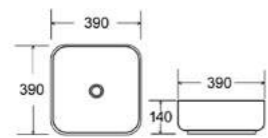

Counter Top Basins

ART1072
Art Counter Top / No Tap Hole Basin
Size: 390 x 390 x 140mm
£142.80