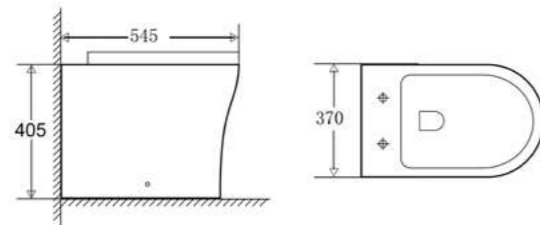

RIMLESS

Wave

WAV503
Wave bidet pan
Size: 550 x 360 x 410mm
£306.62

WAV501
Wave wall hung basin
Size: 568 x 490 x 380mm
£236.28

RIMLESS

WAV502
Wave rimless btw pan & seat
Size: 545 x 370 x 405mm
£303.84

RIMLESS