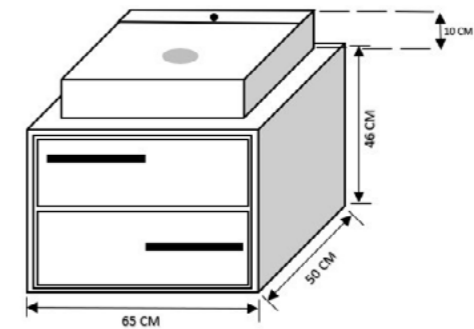

Deep Ceramic Basin

Soft close doors

Chrome handles

White Glass Top

Black Glass Top

LEG65-WW

Legacy wall mounted 2 drawer vanity unit (Gloss white) with white glass top & ceramic basin
 Basin Size: 550 x 450 x 110mm
 Vanity Size: 650 x 500 x 460mm
£720.00