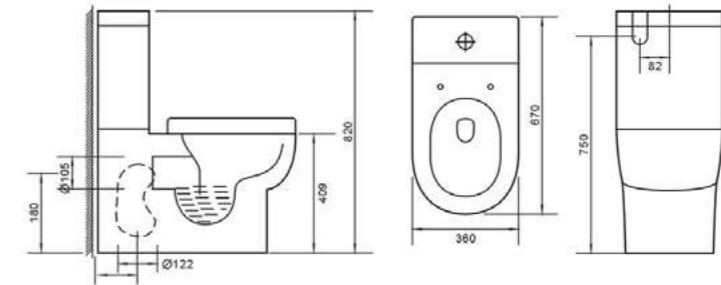

RIMLESS

DEC001
Decor wall hung wc pan with soft close seat and fixing kit
Size: 520 x 360 x 325mm
£379.20

RIMLESS

DEC002
Decor back to wall WC pan with soft close seat
Size: 575 x 360 x 415mm
£355.20

COM203
Comfort basin with full pedestal
Size: 550 x 420 x 850mm
£155.54

RIMLESS

Edge

GEBERIT
Flush Fittings Installed

EDG003
Edge C/C WC (fully back to wall) with Geberit flush fittings & soft close seat
Size: 670 x 380 x 845mm
£455.40

RIMLESS

EDG001
Edge wall hung wc pan with soft close seat and fixing kit
Size: 540 x 350 x 325mm
£381.60

EDG002
Edge back to wall wc pan with soft close seat
Size: 590 x 355 x 405mm
£360.00

IMP601
Impression basin with full pedestal
Size: 550 x 450 x 850mm
£170.06

Cosmo

COS001
Cosmo wall hung wc pan with soft close seat and fixing kit
Size: 545 x 360 x 330mm
£384.00