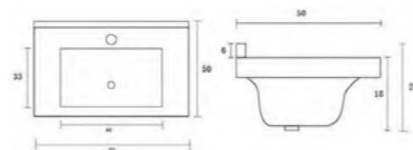

Moisture Proof

Soft close doors

Black handles

DEL60GW
Delight wall mounted (2 doors) vanity (Ash grey) & ceramic basin
Basin size: 600 x 500 x 245mm
Vanity size: 580 x 480 x 520mm
£494.40

Deep Ceramic Basin