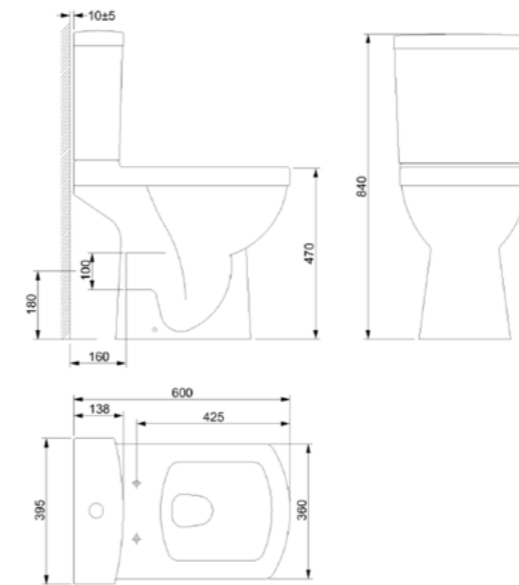

RIMLESS

Edge

GEBERIT
Flush Fittings Installed

EDG003
Edge C/C WC (fully back to wall) with Geberit flush fittings & soft close seat
Size: 670 x 380 x 845mm
£455.40

RIMLESS

EDG001
Edge wall hung wc pan with soft close seat and fixing kit
Size: 540 x 350 x 325mm
£381.60

EDG002
Edge back to wall wc pan with soft close seat
Size: 590 x 355 x 405mm
£360.00

IMP601
Impression basin with full pedestal
Size: 550 x 450 x 850mm
£170.06

Cosmo

COS001
Cosmo wall hung wc pan with soft close seat and fixing kit
Size: 545 x 360 x 330mm
£384.00

COS005
Cosmo close coupled fully BTW toilet with soft close seat
Size: 670 x 360 x 820mm
£356.06

COS205
Cosmo basin with full pedestal
Size: 560 x 470 x 860mm
£93.60

COS002
Cosmo back to wall wc pan with soft close seat
Size: 545 x 355 x 400mm
£214.90

Profile

PR0922
Profile short projection C/C WC (open back) with Geberit flush fittings and soft close seat cover
Size: 600 x 395 x 760mm
£288.00

PR0911
Raised height toilet
Profile short projection, high-rise C/C WC (open back) with Geberit flush fittings & soft close seat cover
Size: 600 x 395 x 840mm (Pan height = 470mm)
£460.80