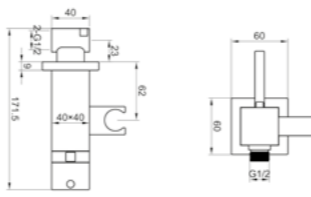

Douche Valves

Douche Packs

P203-B
Manual square concealed
douche pack - all in one -
(matt black)
£184.70