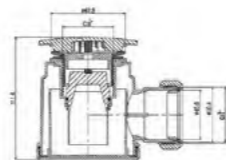

Shower Tray Wastes

Kleen Bath & Shower Seals

SS8-A
Glass Bath Screen
Universal Seal - 4 To 6mm X 1 Mtr
£144.00
PACK OF 10

SS8-B
Glass Bath Screen
Universal Seal - 8 To 10mm X 1 Mtr
£144.00
PACK OF 10

SS14-A
Glass Shower Door
Universal Seal - 4 To 6mm X 2 Mtr
£240.00
PACK OF 10

SS14-B
Glass Shower Door
Universal Seal - 8 To 10mm X 2 Mtr
£240.00
PACK OF 10