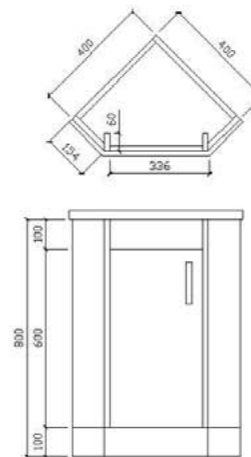

Chrome Handle Deep ceramic basin

Deep ceramic basin

Soft close doors Aluminium Profile Handless

Mode

Pearl

MOD400
Mode floor standing 2 door cloak room vanity & ceramic basin
Basin size: 400 x 400 x 140mm
Vanity size: 390 x 400 x 750mm
£399.26