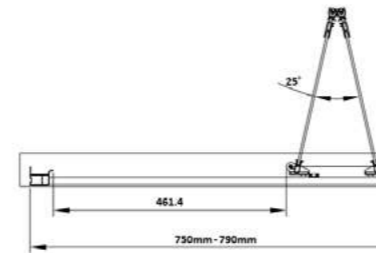

SEBFD80
800 x 1900mm
£290.88