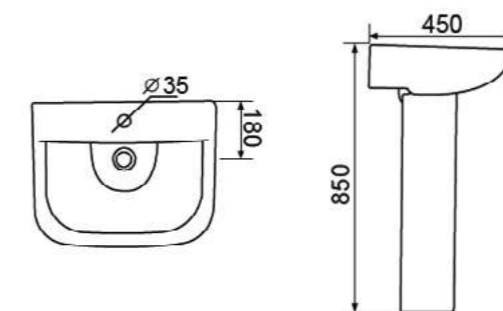

STY001
Style rimless wall hung wc
pan with soft close seat
Size: 510 x 365 x 355mm
£384.00

TEMPERATURE
CONTROL MIXING
ON/OFF VALVE

ON/OFF
MIXING VALVE

RIMLESS

RIMLESS

Style

STY120
Style rimless, short projection
C/C WC (fully back to wall)
with soft close seat
Size: 615 x 370 x 790mm
£415.20

EXPOSED INLET

RIMLESS

STY121
Style rimless, short projection
C/C WC (open back) with soft
close seat
Size: 610 x 375 x 785mm
£400.80

RIMLESS

IMP601
Impression basin with full
pedestal
Size: 550 x 450 x 850mm
£170.06