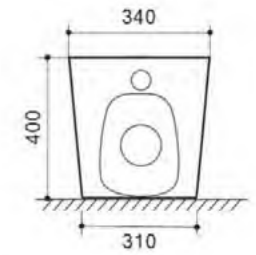

Remote

230V Electricity

BIDET

Klozet

KLZ005

Klozet short projection rimless C/C toilet with (fully back to wall) pre-installed bidet valve & soft close seat
Size: 620 x 370 x 795mm
£517.92

KLZ003

Klozet combo rimless C/C toilet (fully back to wall) with pre-installed bidet and basin & basin mixer with soft close seat
Size: 620 x 370 x 795mm
£589.44

Klozet

KLZ004
Klozet C/C Bidet WC (open back) with pre-installed on/off mixing valve & soft close seat
Size: 655 x 365 x 820mm
£408.00

RIMLESS

KLZ002
Klozet rimless back to wall pan with pre-installed bidet on/off valve & soft close seat
Size: 540x 370 x 400mm
£381.60

RIMLESS

BIDET **ON/OFF MIXING VALVE** **RIMLESS**

Klozet Square

RIMLESS

KLZ-S12
Klozet SQ BTW pan +
pre-installed bidet
mixing valve + seat
Size: 560 x 340 x 400mm
£432.00

RIMLESS

KLZ-S13
Klozet SQ C/C (closed back)
+ bidet mixing valve + seat
Size: 640 x 345 x 830mm
£576.00