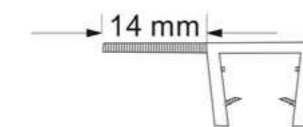

SS14-A
Glass Shower Door
Universal Seal - 4 To 6mm X 2 Mtr
£240.00
PACK OF 10

SS14-B
Glass Shower Door
Universal Seal - 8 To 10mm X 2 Mtr
£240.00
PACK OF 10