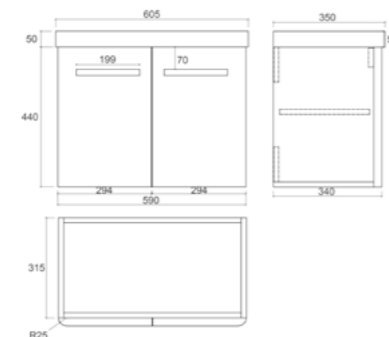

Moisture Proof

Chrome Handle

Soft close doors

Short Projection