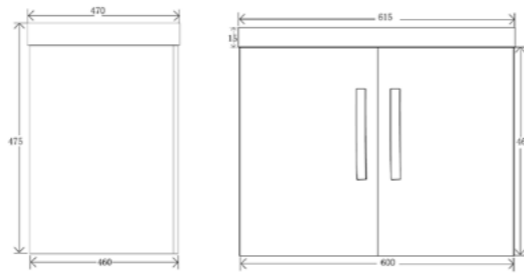

ELE600W
Elite wall hung square vanity
& ceramic basin
Colour: High Gloss White
Basin size: 615 x 470 x 15mm
Vanity size: 600 x 460 x 460mm
£355.20