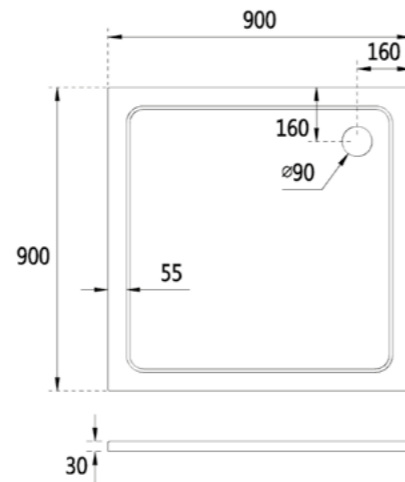

See Page 166 for Shower traps

Kleen Square Shower Trays

Shower Tray Accessories

KST8080
Kleen square shower tray 30mm
800 x 800 x 30mm
£148.80

KST9090
Kleen square shower tray 30mm
900 x 900 x 30mm
£172.80