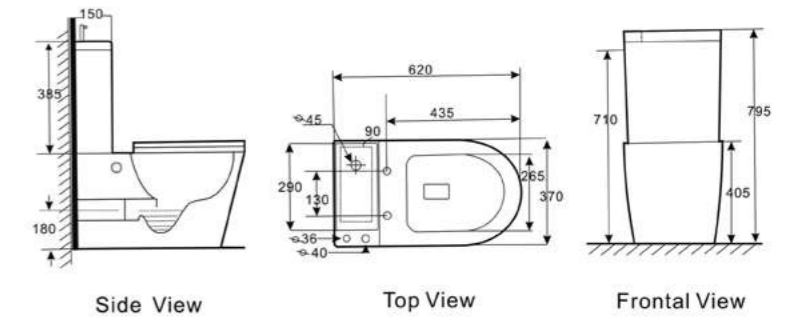

SMT-W01
Smart rimless wall hung pan
with soft close seat
Size: 535 x 365 x 370mm
£444.00

SMT-W01B
Smart rimless wall hung pan
with bidet soft close seat
cover & remote
Size: 535 x 365 x 370mm
£1,730.40

SMT-D02
Smart rimless back to wall
pan with bidet soft close seat
cover & remote
Size: 565 x 370 x 410mm
£1,584.00

RIMLESS

Smart Flush

Self Cleaning
Bidet Nozzle

Features

Warm Air
Drying

Night Light

Sensor
Heated seat

Remote

230V Electricity

BIDET

Klozet

KLZ005

Klozet short projection rimless C/C toilet with (fully back to wall) pre-installed bidet valve & soft close seat
Size: 620 x 370 x 795mm
£517.92

KLZ003

Klozet combo rimless C/C toilet (fully back to wall) with pre-installed bidet and basin & basin mixer with soft close seat
Size: 620 x 370 x 795mm
£589.44

Klozet

KLZ004
Klozet C/C Bidet WC (open back) with pre-installed on/off mixing valve & soft close seat
Size: 655 x 365 x 820mm
£408.00

RIMLESS

KLZ002
Klozet rimless back to wall pan with pre-installed bidet on/off valve & soft close seat
Size: 540x 370 x 400mm
£381.60