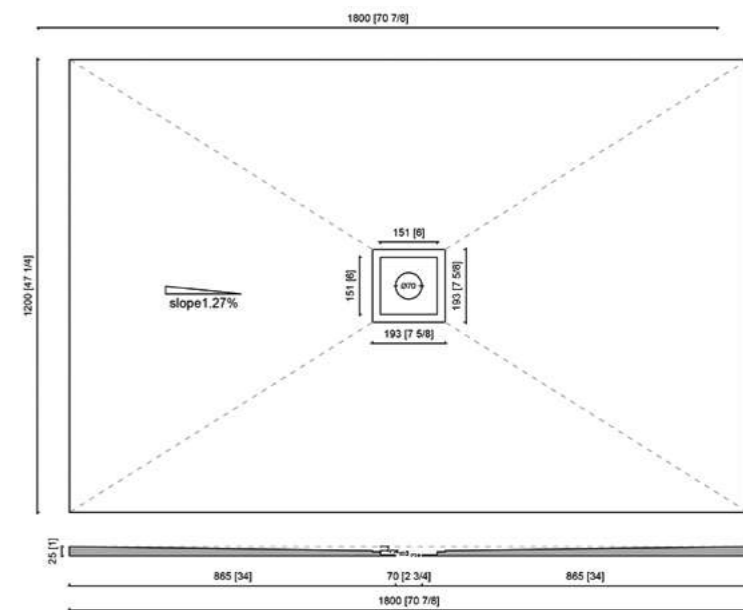

LDS150
Luxury Shower Drain & Tileable, Reversible Flat S/S Top Grate - Square 150 x 150mm
£115.20

LDR150
Luxury Shower Drain & Tileable, Reversible Flat S/S Top Grate - Round 150 x 150mm
£115.20

KSB18X12
Kleen Wet Room Pre-Formed Shower Board 1800 x 1200 (Cut to required size) With Choice of 150 x 150mm (Round or Square) High Flow Metal Shower Drain & Grate
£756.00