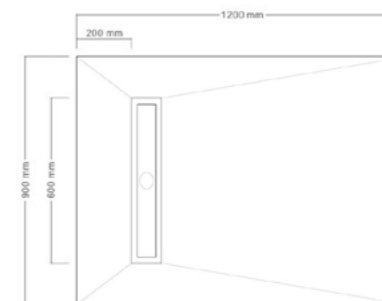

KSB12X9
Kleen Wetroom Pre-Formed Shower Board
1200 x 900mm With 600mm Linear High Flow
Shower Drain (KSD60) & Metal Grate
[Select grate from page 170](#)
£614.00