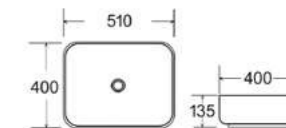

ONX1073
Onyx counter top/no tap hole basin - Matt Black
Size: 510 x 400 x 135mm
£239.88