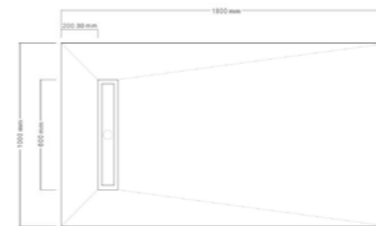

S-KSB18X10
Kleen Wetroom Pre-Formed Shower Board
1800 x 1000mm With 600mm Linear High Flow Slim Shower Drain (SDS60) & Grate

Brushed Steel	£936.00
Matt black	£969.60
Brushed Gold	£976.80