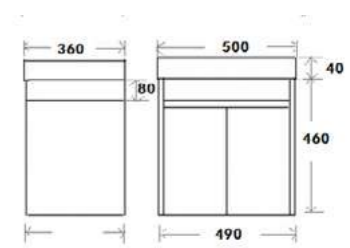

VER-50W
Vera 2 door wall hung vanity
unit & ceramic basin - 500mm
Colour: High Gloss White
Basin Size: 500 x 360 x 40mm
Vanity Size: 490 x 360 x 460mm
£412.80