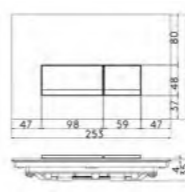

FP54-G001
Euro Vivente Dual Flush Plate - Glass Black
£124.80