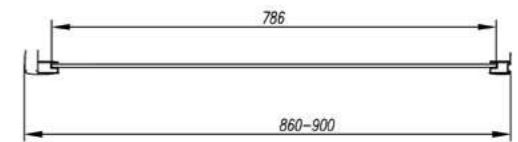

SESP90
900 x 1900mm
£198.36