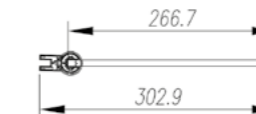

WFP30
Wetroom glass shower flipper/return panel
Size: 300 x 2000 x 8mm
£277.20