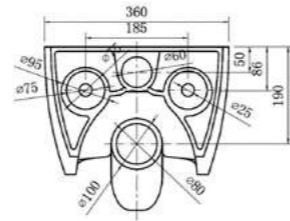

Cosmo

COS001
Cosmo wall hung wc pan with soft close seat and fixing kit
Size: 545 x 360 x 330mm
£384.00