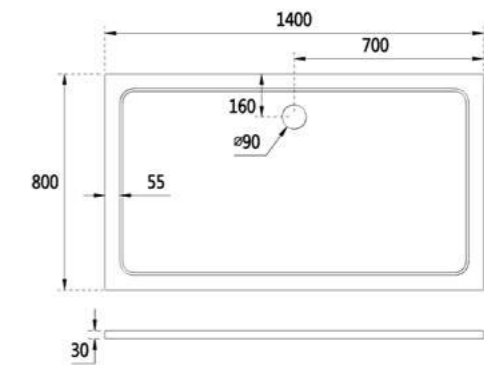

KST1290
Kleen rectangular shower tray 30mm
1200 x 900 x 30mm
£225.60

KST1480
Kleen rectangular shower tray 30mm
1400 x 800 x 30mm
£309.36