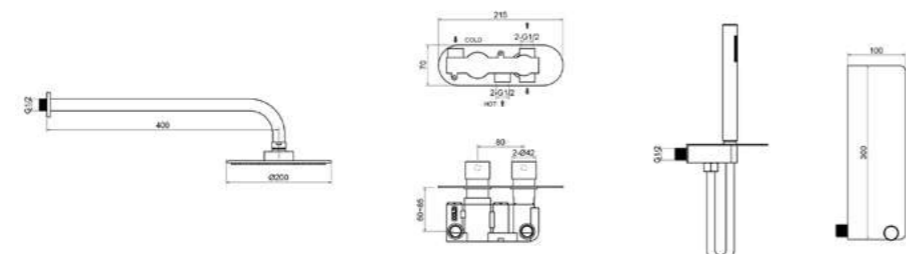

Suitable for low & high pressure