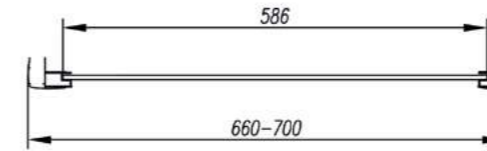

20mm Adjustment

Reversible Panel

1900mm Height

Side Panels

Side Panel, Chrome Double Profile 6MM Toughened Safety Glass, 1900mm Height, Easy Clean Nano Coating 20MM Adjustment Per Side. Reversible. UKCA & CE Approved.