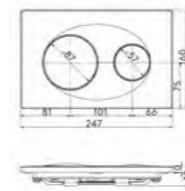

FP40-R120
Euro Orbi Dual Flush Plate - Gloss Chrome
£64.80