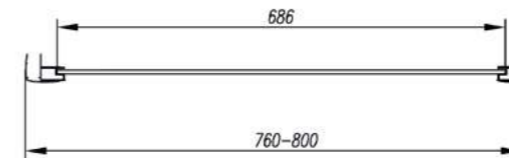

SESP80
800 x 1900mm
£187.92