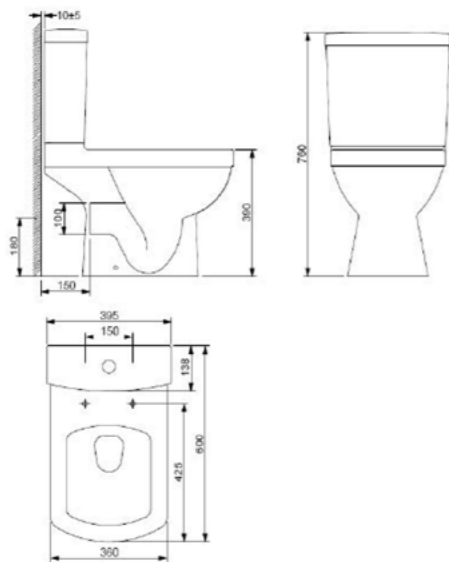

RIMLESS

Edge

GEBERIT
Flush Fittings Installed

EDG003
Edge C/C WC (fully back to wall) with Geberit flush fittings & soft close seat
Size: 670 x 380 x 845mm
£455.40

RIMLESS

EDG001
Edge wall hung wc pan with soft close seat and fixing kit
Size: 540 x 350 x 325mm
£381.60

EDG002
Edge back to wall wc pan with soft close seat
Size: 590 x 355 x 405mm
£360.00

IMP601
Impression basin with full pedestal
Size: 550 x 450 x 850mm
£170.06

Cosmo

COS001
Cosmo wall hung wc pan with soft close seat and fixing kit
Size: 545 x 360 x 330mm
£384.00

COS005
Cosmo close coupled fully BTW toilet with soft close seat
Size: 670 x 360 x 820mm
£356.06

COS205
Cosmo basin with full pedestal
Size: 560 x 470 x 860mm
£93.60

COS002
Cosmo back to wall wc pan with soft close seat
Size: 545 x 355 x 400mm
£214.90

Profile

PR0922
Profile short projection C/C WC (open back) with Geberit flush fittings and soft close seat cover
Size: 600 x 395 x 760mm
£288.00

PR0911
Raised height toilet
Profile short projection, high-rise C/C WC (open back) with Geberit flush fittings & soft close seat cover
Size: 600 x 395 x 840mm (Pan height = 470mm)
£460.80