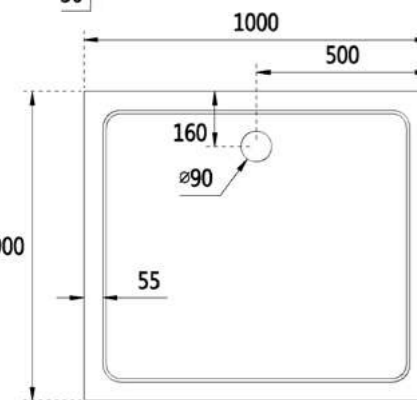

KST1090
Kleen rectangular shower tray 30mm
1000 x 900 x 30mm
£196.80