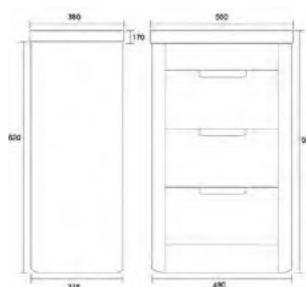

High Gloss Grey

PLUS-60GW

Plus wall mounted 2
drawer vanity & ceramic basin
Colour: High Gloss Grey
Basin Size: 600 x 450 x 50mm
Vanity Size: 575 x 440 x 460mm
£578.16

High Gloss Grey

PLUS-50WF

Plus floor standing 3
drawer vanity & ceramic basin
Colour: High Gloss White
Basin size: 500 x 380 x 50mm
Vanity size: 490 x 378 x 820mm
£541.20