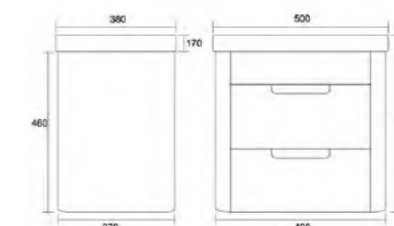

PLUS-60GW

Plus wall mounted 2
drawer vanity & ceramic basin
Colour: High Gloss Grey
Basin Size: 600 x 450 x 50mm
Vanity Size: 575 x 440 x 460mm
£578.16