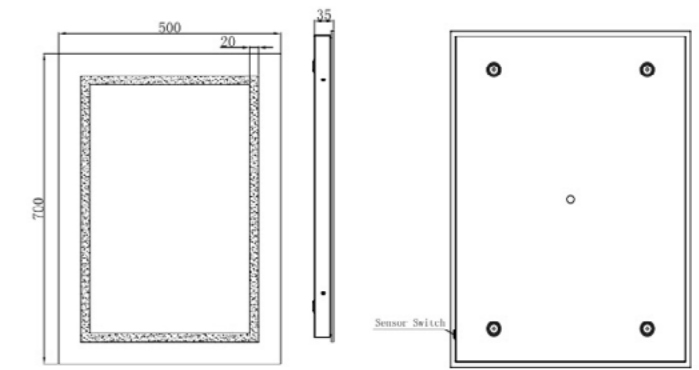

Led Mirrors

Low energy LED light
Sensor switch
Steam free
IP44 Electrical safe
CE Approved