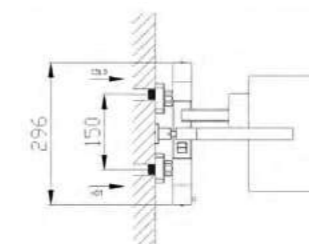

COOL TOUCH VALVE

LSTS12
Luxury square thermostatic shower
valve (2 option) with rigid riser rail kit
(Adjustable height)
£428.40

Suitable for low & high pressure