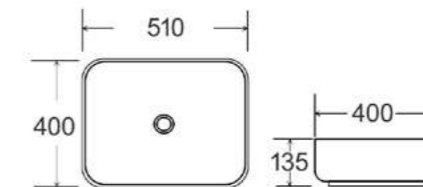

Onyx

ONX-R001
Onyx d-shape, rimless wall hung pan & seat cover
Matt Black
Size: 485 x 360 x 330mm
£384.00

RIMLESS

HANDCRAFT

RIMLESS

ONX-S001
Onyx square rimless wall hung pan & seat cover
Matt Black
Size: 520 x 365 x 370mm
£444.00

RIMLESS

HANDCRAFT

HANDCRAFTED

RIMLESS