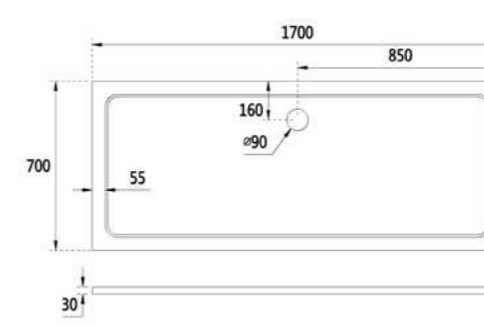

KST1690
Kleen rectangular shower tray 30mm
1600 x 900 x 30mm
£403.20

KST1770
Kleen rectangular shower tray 30mm
1700 x 700 x 30mm
£420.00

Waste on centre of long side

Slim / Low Profile - 30mm Thickness / Strong Stone Resin Base Material / Gel Capped Smooth Easy Clean / Gloss White Non-Porous Surface
Anti-Bacterial Surface Treatment / Suitable For Standard 90mm Waste / Shower Waste To Be Purchased Separately

See Page 166 for Shower traps