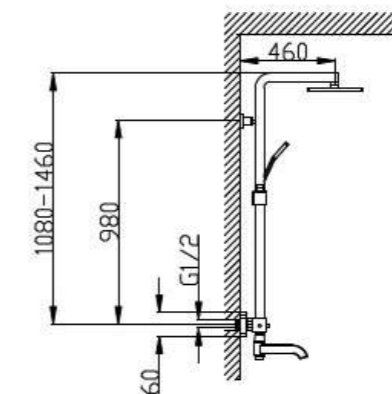

Luxury Thermostatic Showers

Suitable for low & high pressure

COOL TOUCH VALVE

Suitable for low & high pressure

COOL TOUCH VALVE