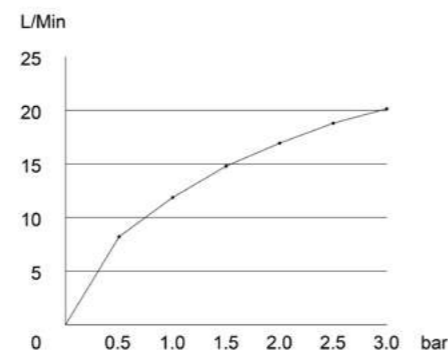

RTV4
Round three handle
thermostatic shower valve
3 - outlet (VERTICAL)
£343.20

RTV4-H
Round three handle
thermostatic shower valve
3 - outlet (HORIZONTAL)
£383.18

2 outlet & 3 outlet

Minimum in - wall cavity: 75mm
Collar adjustment: 6mm
Body material: Brass