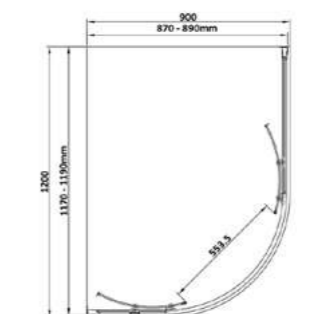

SEOQD90X76
900 x 760 x 1900mm
£353.28

SEOQD90X80
900 x 800 x 1900mm
£357.12

SEOQD10X80
1000 x 800 x 1900mm
£380.16

SEOQD12X80
1200 x 800 x 1900mm
£416.16

SEOQD12X90
1200 x 900 x 1900mm
£427.80

6mm Glass

Lifetime Guarantee