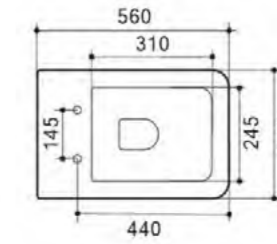

Klozet

KLZ004
Klozet C/C Bidet WC (open back) with pre-installed on/off mixing valve & soft close seat
Size: 655 x 365 x 820mm
£408.00

RIMLESS

KLZ002
Klozet rimless back to wall pan with pre-installed bidet on/off valve & soft close seat
Size: 540x 370 x 400mm
£381.60

RIMLESS

BIDET **ON/OFF MIXING VALVE** **RIMLESS**

Klozet Square

RIMLESS

KLZ-S12
Klozet SQ BTW pan +
pre-installed bidet
mixing valve + seat
Size: 560 x 340 x 400mm
£432.00

RIMLESS

KLZ-S13
Klozet SQ C/C (closed back)
+ bidet mixing valve + seat
Size: 640 x 345 x 830mm
£576.00