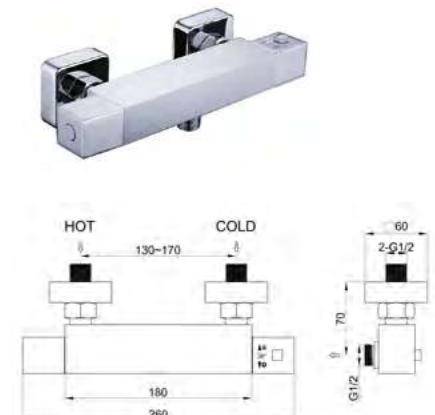

TVS400
Thermostatic bar valve kit - Square
£182.40

COOL TOUCH VALVE

Suitable for low & high pressure