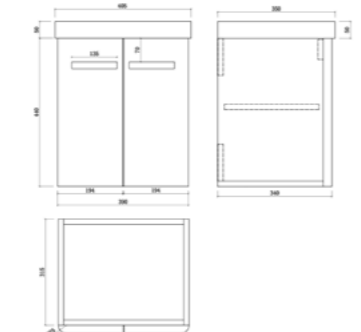

Charm

CHA400F
Charm Floor Standing (2 Door)
Unit & Ceramic Basin
Colour - High Gloss White
Basin Size: 405 x 350 x 50mm
Vanity Size: 390 x 340 x 808mm
£410.88

CHA400W
Charm Wall Mounted (2 Door)
Unit & Ceramic Basin
Colour - High Gloss White
Basin Size: 405 x 350 x 50mm
Vanity Size: 390 x 340 x 440mm
£393.36

Moisture Proof

Chrome Handle

Soft close doors

Short Projection