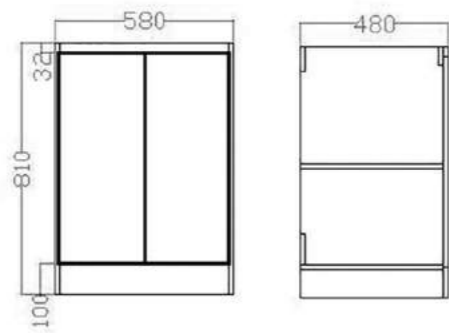

Delight

Moisture Proof

Soft close doors

Black handles

DEL60GF
Delight floor standing (2 doors) vanity (Ash grey) & ceramic basin
Basin size: 600 x 500 x 245mm
Vanity size: 580 x 480 x 810mm
£545.52

Deep Ceramic Basin

Moisture Proof

Soft close doors

Chrome handles

DEL60WF
Delight floor standing (2 doors) vanity (Gloss white) & ceramic basin
Basin size: 600 x 500 x 245mm
Vanity size: 580 x 480 x 810mm
£528.00

Deep Ceramic Basin

Moisture Proof

Soft close doors

Black handles

DEL60GW
Delight wall mounted (2 doors) vanity (Ash grey) & ceramic basin
Basin size: 600 x 500 x 245mm
Vanity size: 580 x 480 x 520mm
£494.40

Deep Ceramic Basin

Moisture Proof

Soft close doors

Chrome handles

DEL60WW
Delight wall mounted (2 doors) vanity (Gloss white) & ceramic basin
Basin size: 600 x 500 x 245mm
Vanity size: 580 x 480 x 520mm
£479.05

Deep Ceramic Basin