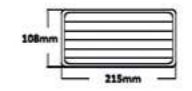

FP43-S120
Euro Key Dual Flush Plate - Gloss Chrome
£64.80

FP47-B120
Euro Circle Dual Flush Plate - Matt Black
£68.88

FP54-G003
Euro Vivente Dual Flush Plate - Glass White
£124.80

Shower Baskets

RSB1
Rectangular basket chrome
Single
Size: 215 x 108 x 80mm
£43.20