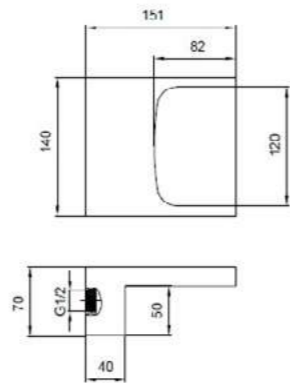

SBS-103
Wall Mounted Waterfall
Bath Spout - Square
£172.80