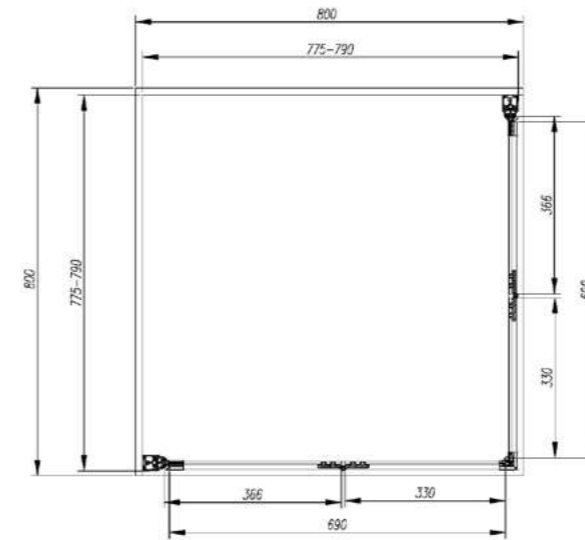

6mm Glass

Lifetime Guarantee

Clean & Clear

20mm Adjustment

Reversible Panel

1900mm Height

FBFH80
Kleen Frameless Bi-Fold Hinged Door
800 x 1900 x 6mm
£684.00

Suitable for confined spaces