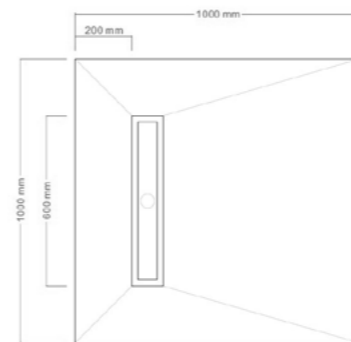

Kleen Wetroom Shower Boards

KSB10X10
Kleen Wetroom Pre-Formed Shower Board
1000 x 1000mm With 600mm Linear High Flow
Shower Drain (KSD60) & Metal Grate
[Select grate from page 170](#)
£596.45