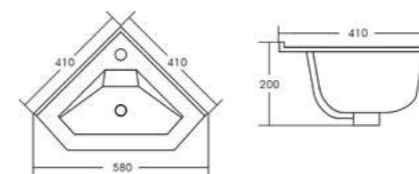

Soft close doors

Chrome handles