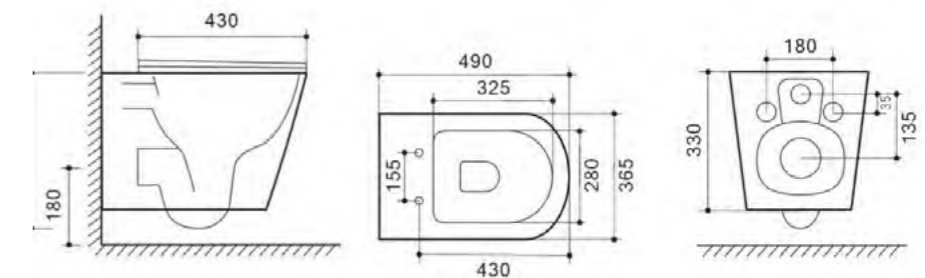

RIMLESS

GEBERIT
Flush Fittings Installed

ONX-N02
Onyx rimless back to wall WC pan with soft close seat - Matt Black
Size: 540 x 370 x 395mm
£465.60

RIMLESS

ONX-N01
Onyx rimless wall hung WC pan with soft close seat - Matt Black
Size: 490 x 365 x 330mm
£439.20