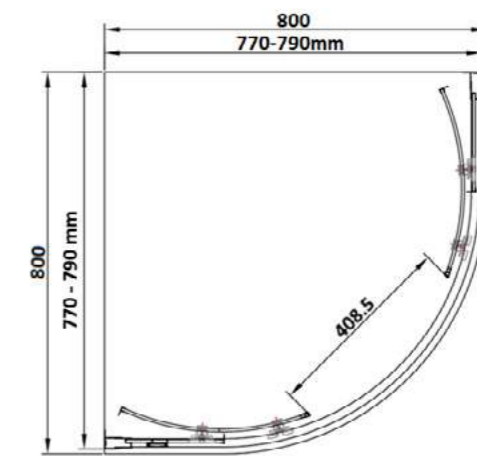

Two Doors Quadrant, Chrome Double Profile, 6MM Toughened Safety Glass, 1900mm Height, Easy Clean Nano Coating, Top & Bottom Double Rollers, Chrome Designer Handle, 20MM Adjustment Per Side. Reversible. UKCA & CE Approved.

SEQD80
800 x 800 x 1900mm
£334.80