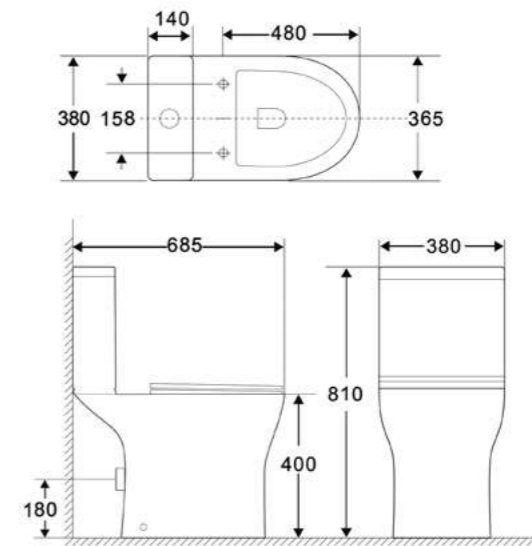

Koncept

Space

RIMLESS

RIMLESS

KON502
Koncept short projection back to wall pan & soft close seat
Size: 615 x 375 x 815mm
£212.54