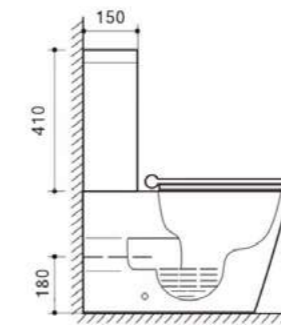

Klozet

KLZ004
Klozet C/C Bidet WC (open back) with pre-installed on/off mixing valve & soft close seat
Size: 655 x 365 x 820mm
£408.00

RIMLESS

KLZ002
Klozet rimless back to wall pan with pre-installed bidet on/off valve & soft close seat
Size: 540x 370 x 400mm
£381.60

RIMLESS

BIDET **ON/OFF MIXING VALVE** **RIMLESS**

Klozet Square

RIMLESS

KLZ-S12
Klozet SQ BTW pan +
pre-installed bidet
mixing valve + seat
Size: 560 x 340 x 400mm
£432.00

RIMLESS

KLZ-S13
Klozet SQ C/C (closed back)
+ bidet mixing valve + seat
Size: 640 x 345 x 830mm
£576.00

RIMLESS

KLZ-S14
Klozet SQ C/C (open back)
+ bidet mixing valve + seat
Size: 650 x 345 x 790mm
£528.00

BIDET

ON/OFF
MIXING VALVE

RIMLESS

Comfort

COM001-B
 Comfort rimless short projection wall hung pan with bidet mixing valve, soft close seat & fixing kit
 Size: 485 x 365 x 325mm
£477.24