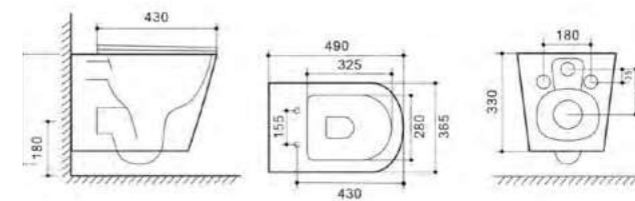

RIMLESS

NEO001
Neo short projection wall
hung pan & soft close seat
Size: 490 x 365 x 330mm
£374.40