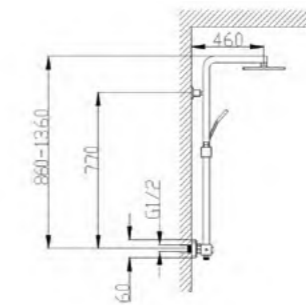

COOL TOUCH VALVE

LSTS12
Luxury square thermostatic shower
valve (2 option) with rigid riser rail kit
(Adjustable height)
£428.40

Suitable for low & high pressure