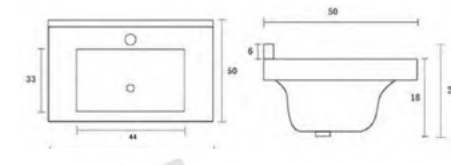

- Moisture Proof
- Soft close doors
- Chrome handles

DEL50WW
Delight wall mounted (2 doors)
vanity (Gloss white) & ceramic basin
Basin size: 500 x 480 x 245mm
Vanity size: 475 x 460 x 520mm
£417.60