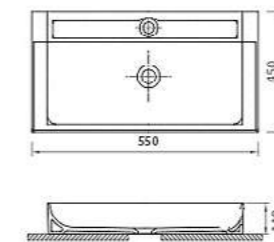

Deep Ceramic Basin

Soft close doors

Chrome handles

White Glass Top

Black Glass Top

LEG65-WW

Legacy wall mounted 2 drawer vanity unit (Gloss white) with white glass top & ceramic basin
 Basin Size: 550 x 450 x 110mm
 Vanity Size: 650 x 500 x 460mm
£720.00