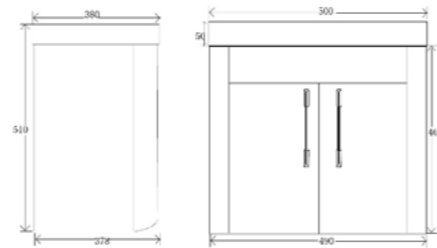

OLG600W
Olga wall hung (2 Door) unit & ceramic basin - 600mm
Colour: High Gloss White
Basin Size: 600 x 450 x 45mm
Vanity Size: 595 x 435 x 460mm
£471.60