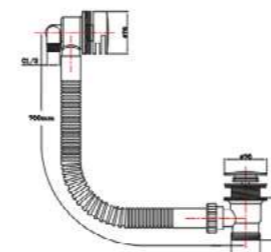

BF60
Bath filler with click clack
waste, brass (chrome)
£96.00