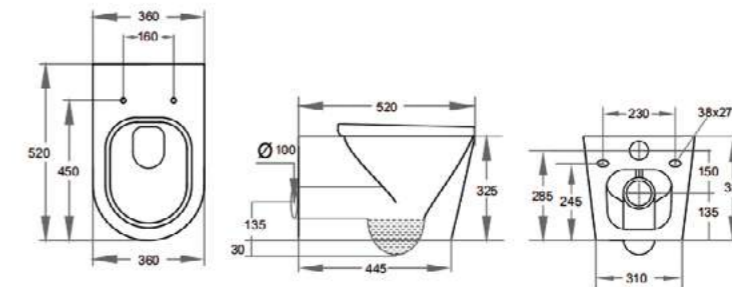

DEX006
Dexor high-rise C/C WC (fully back to wall) with Geberit flush fittings & soft close seat
Size: 660 x 375 x 900mm
(Pan height = 450mm)
£506.16

DEX002
Dexor high-rise back to wall Pan & soft close seat
Size: 555 x 360 x 450mm
(Pan height = 450mm)
£374.40

COM203
Comfort basin with full pedestal
Size: 550 x 420 x 850mm
£155.54

Decor

GEBERIT
Flush Fittings Installed

RIMLESS

DEC008
Decor C/C WC (fully back to wall) with Geberit flush fittings & soft close seat
Size: 655 x 385 x 870mm
£448.80

RIMLESS

DEC001
Decor wall hung wc pan with soft close seat and fixing kit
Size: 520 x 360 x 325mm
£379.20

RIMLESS

DEC002
Decor back to wall WC pan with soft close seat
Size: 575 x 360 x 415mm
£355.20

COM203
Comfort basin with full pedestal
Size: 550 x 420 x 850mm
£155.54

RIMLESS

Edge

GEBERIT
Flush Fittings Installed

EDG003
Edge C/C WC (fully back to wall) with Geberit flush fittings & soft close seat
Size: 670 x 380 x 845mm
£455.40

RIMLESS

EDG001
Edge wall hung wc pan with soft close seat and fixing kit
Size: 540 x 350 x 325mm
£381.60