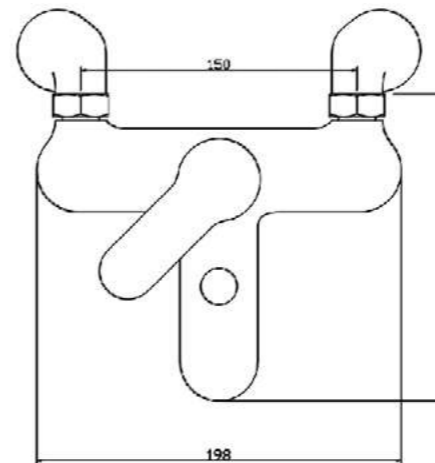

Suitable for high pressure