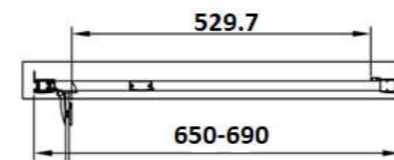

SEHD70
700 x 1900mm
£349.20