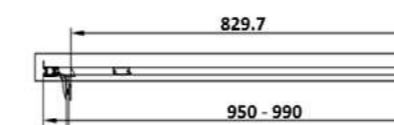

SEHD76
760 x 1900mm
£356.40

SEHD80
800 x 1900mm
£363.60

SEHD90
900 x 1900mm
£378.00

SEHD100
1000 x 1900mm
£392.40

SIDE PANELS		
Side Panel, Chrome Double Profile 6MM Toughened Safety Glass 1900mm, Easy Clean Nano Coating 20MM Adjustment Per Side UKCA & CE Approved Reversible.		
SESP70	6mm 700x1900 Side Panel, 20MM Adjustment Per Side.	£180.96
SESP76	6mm 760x1900 Side Panel, 20MM Adjustment Per Side.	£184.44
SESP80	6mm 800x1900 Side Panel, 20MM Adjustment Per Side.	£187.92
SESP90	6mm 900x1900 Side Panel, 20MM Adjustment Per Side.	£198.36
SESP100	6mm 1000x1900 Side Panel, 20MM Adjustment Per Side.	£205.32