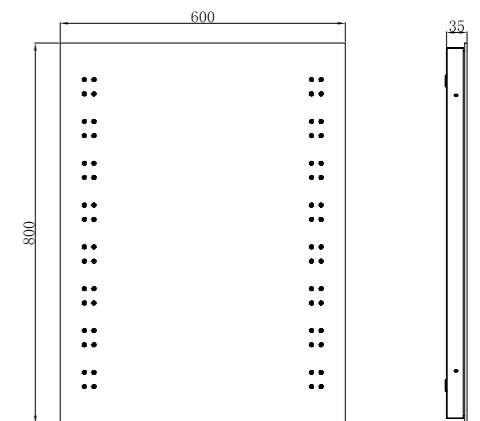

Led Mirrors

Low energy LED light
Touch Sensor switch
Steam free
IP44 Electrical safe
CE Approved

VIVID-60
Vivid LED Mirror
Size: 600 x 800mm
£316.80

Low energy LED light
Touch Sensor switch
Steam free
Shaver socket
IP44 Electrical safe
CE Approved

Low energy LED light
Sensor switch
Steam free
IP44 Electrical safe
CE Approved

Low energy LED light
Sensor switch
Steam free
IP44 Electrical safe
CE Approved