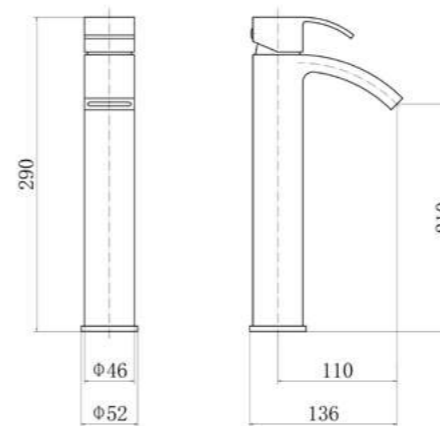

SMV Body back

Thermostatic Basin Mixers

Tall Basin Mixers

TBM201
Round thermostatic basin mixer
£120.00

TBM203
Square thermostatic basin mixer
£120.00

TBR608
Tall Basin Mixer With Click Clack
Waste - Round
£141.60