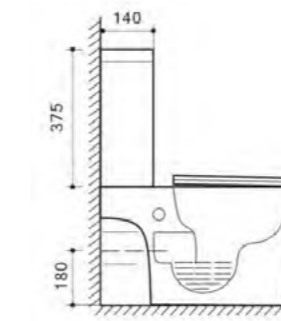

Klozet

KLZ004
Klozet C/C Bidet WC (open back) with pre-installed on/off mixing valve & soft close seat
Size: 655 x 365 x 820mm
£408.00

RIMLESS

KLZ002
Klozet rimless back to wall pan with pre-installed bidet on/off valve & soft close seat
Size: 540x 370 x 400mm
£381.60

RIMLESS

BIDET **ON/OFF MIXING VALVE** **RIMLESS**

Klozet Square

RIMLESS

KLZ-S12
Klozet SQ BTW pan +
pre-installed bidet
mixing valve + seat
Size: 560 x 340 x 400mm
£432.00

RIMLESS

KLZ-S13
Klozet SQ C/C (closed back)
+ bidet mixing valve + seat
Size: 640 x 345 x 830mm
£576.00

RIMLESS

KLZ-S14
Klozet SQ C/C (open back)
+ bidet mixing valve + seat
Size: 650 x 345 x 790mm
£528.00

BIDET

ON/OFF
MIXING VALVE

RIMLESS

Comfort

COM001-B
 Comfort rimless short projection wall hung pan with bidet mixing valve, soft close seat & fixing kit
 Size: 485 x 365 x 325mm
£477.24