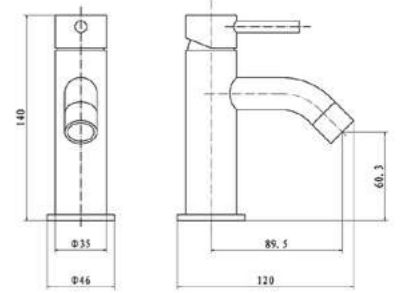

MBM603
Florin mini basin mixer
£73.00