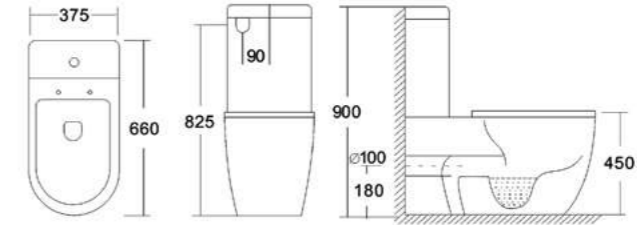

RIMLESS

NEO007
Neo rimless short projection
C/C WC (fully back to wall)
with Geberit flush fittings &
soft close seat.
Size: 605 x 360 x 795mm
£444.00

RIMLESS

NEO002
Neo short projection back to
wall pan & soft close seat
Size: 540 x 370 x 400mm
£345.60

RIMLESS

NEO001
Neo short projection wall
hung pan & soft close seat
Size: 490 x 365 x 330mm
£374.40

COM203
Comfort basin with full
pedestal
Size: 550 x 420 x 850mm
£155.54

RIMLESS

Dexor

GEBERIT
Flush Fittings Installed

DEX006
Dexor high-rise C/C WC (fully back to wall) with Geberit flush fittings & soft close seat
Size: 660 x 375 x 900mm
(Pan height = 450mm)
£506.16

DEX002
Dexor high-rise back to wall Pan & soft close seat
Size: 555 x 360 x 450mm
(Pan height = 450mm)
£374.40