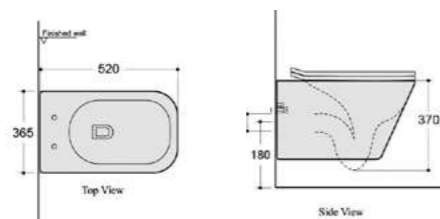

RIMLESS

GEBERIT
Flush Fittings Installed

ONX-N02
Onyx rimless back to wall WC pan with soft close seat - Matt Black
Size: 540 x 370 x 395mm
£465.60

RIMLESS

ONX-N01
Onyx rimless wall hung WC pan with soft close seat - Matt Black
Size: 490 x 365 x 330mm
£439.20

RIMLESS

RIMLESS

Onyx

ONX-R001
Onyx d-shape, rimless wall hung pan & seat cover
Matt Black
Size: 485 x 360 x 330mm
£384.00

RIMLESS

WG-R001
Onyx d-shape, rimless wall hung pan & seat
White and Gold
Size: 480 x 360 x 360mm
£552.00

HANDCRAFT

RIMLESS

ONX-S001
Onyx square rimless wall hung pan & seat cover
Matt Black
Size: 520 x 365 x 370mm
£444.00

RIMLESS

ART1073-GS
Art counter top/no tap hole basin
White and Gold
Size: 510 x 400 x 135mm
£288.00