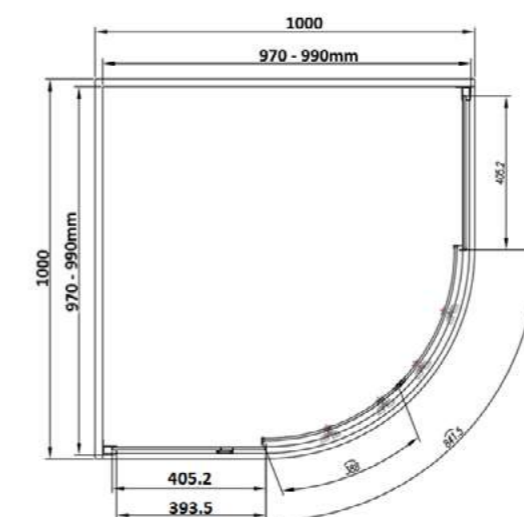

SEQD100
1000 x 1000 x 1900mm
£387.12

- 6mm Glass
- Lifetime Guarantee
- Clean & Clear
- 20mm Adjustment
- Reversible Panel
- 1900mm Height