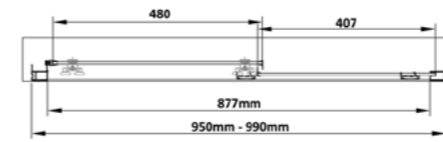

Sliding Doors

Sliding Door, Chrome Double Profile, 6MM Toughened Safety Glass, 1900mm Height, Easy Clean Nano Coating, Top & Bottom Double Rollers, Chrome Designer Handle, 20MM Adjustment Per Side. Reversible. UKCA & CE Approved.

SESD100
1000 x 1900mm
£265.32