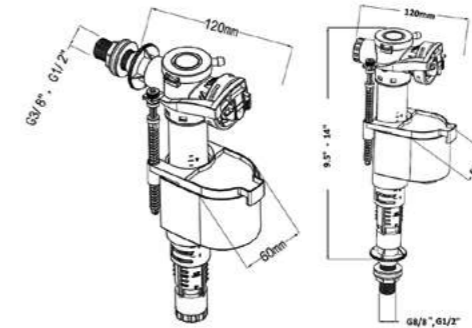

Waterfall Bath Spout

RBS-104
Wall Mounted Waterfall
Bath Spout - Round
£204.00

SBS-103
Wall Mounted Waterfall
Bath Spout - Square
£172.80

FLUSHMATE
In partnership with
Fluidmaster