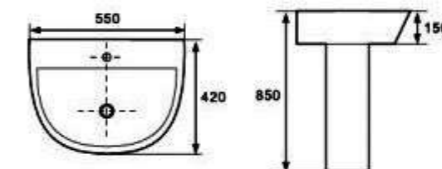

RIMLESS

NEO001
Neo short projection wall
hung pan & soft close seat
Size: 490 x 365 x 330mm
£374.40

COM203
Comfort basin with full
pedestal
Size: 550 x 420 x 850mm
£155.54

RIMLESS

Dexor

GEBERIT
Flush Fittings Installed

DEX006
Dexor high-rise C/C WC (fully back to wall) with Geberit flush fittings & soft close seat
Size: 660 x 375 x 900mm
(Pan height = 450mm)
£506.16

DEX002
Dexor high-rise back to wall Pan & soft close seat
Size: 555 x 360 x 450mm
(Pan height = 450mm)
£374.40