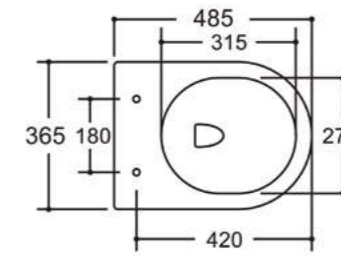

TEMPERATURE CONTROL MIXING ON/OFF VALVE

ON/OFF MIXING VALVE

RIMLESS

RIMLESS