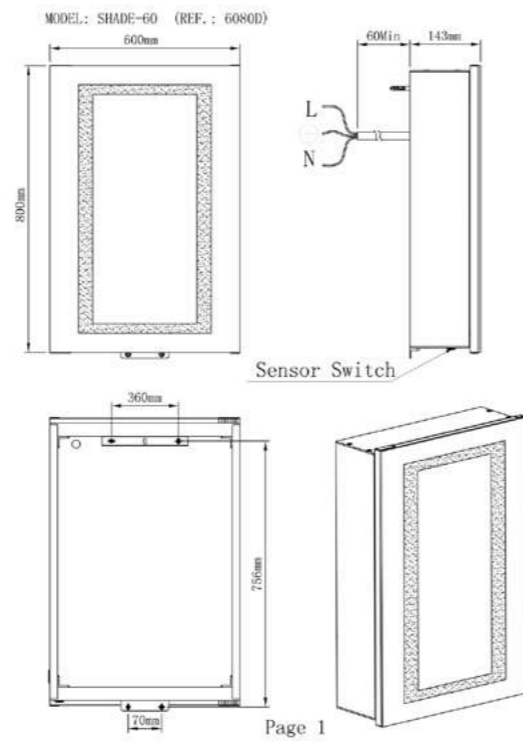

REF-60
Reflection led mirror 2
door cabinet
Size: 600 X 800mm
£624.00

Low energy LED light
Sensor switch
Steam free
Shaver socket
Aluminium Cabinets
IP44 Electrical safe
CE Approved

SHADE-50
Shade LED Mirror cabinet
Size: 500 x 630mm
£451.20

Low energy LED light
Sensor switch
Steam free
Shaver socket
Aluminium Cabinets
IP44 Electrical safe
CE Approved

SHADE-60
Shade LED Mirror cabinet
Size: 600 x 800mm
£518.40