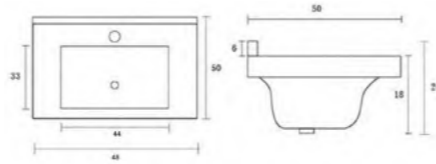

- Moisture Proof
- Soft close doors
- Black handles

DEL50GF
Delight Floor standing (2 doors)
vanity (Ash grey) & ceramic basin
Basin size: 480 x 500 x 245mm
Vanity size: 475 x 460 x 810mm
£479.05