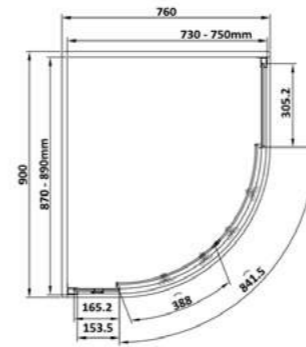

Offset Quadrant

Offset Quadrant, Chrome Double Profile, 6MM Toughened Safety Glass, 1900mm Height, Easy Clean Nano Coating, Top & Bottom Double Rollers, Chrome Designer Handle, 20MM Adjustment Per Side. Reversible. UKCA & CE Approved.

SEOQD90X76
900 x 760 x 1900mm
£353.28