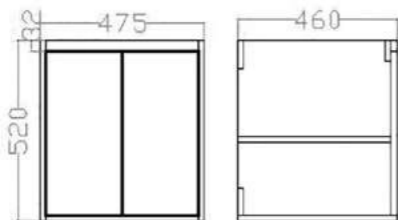

- Moisture Proof
- Soft close doors
- Chrome handles

DEL50WF
Delight Floor standing (2 doors)
vanity (Gloss white) & ceramic basin
Basin size: 500 x 480 x 245mm
Vanity size: 475 x 460 x 810mm
£463.08