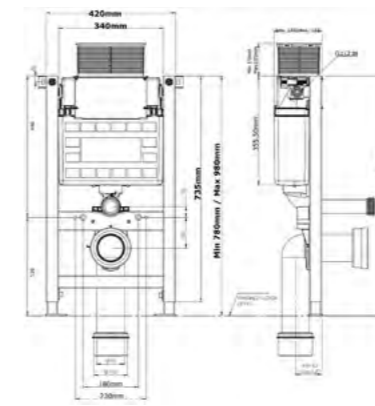

WHF1000
Flushmate compact concealed cistern including chrome dual flush plate (FP47 - R120 / FP40 - R120 / FP61 - R120 / FP43 - S120) with P-Trap / S-Trap
£274.88