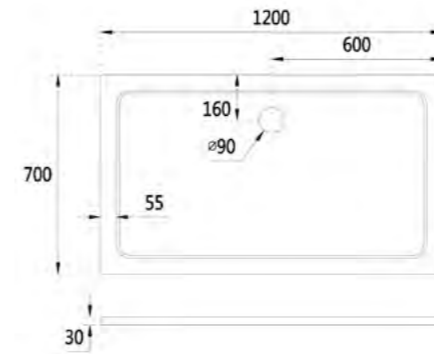

KST1270
Kleen rectangular shower tray 30mm
1200 x 700 x 30mm
£213.60