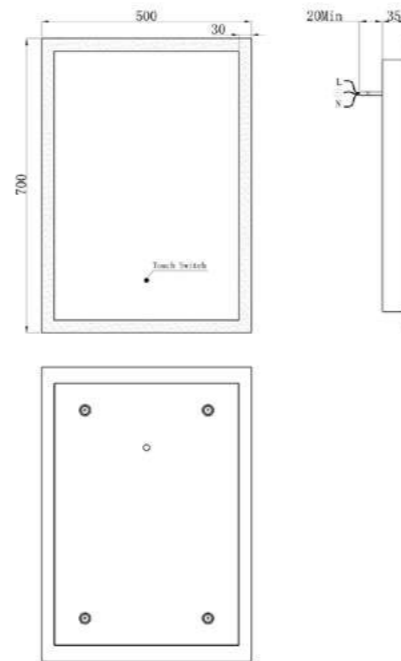

Led Mirrors

VIVID-50
Vivid LED Mirror
Size: 500 x 700mm
£249.60

Low energy LED light
Touch Sensor switch
Steam free
IP44 Electrical safe
CE Approved