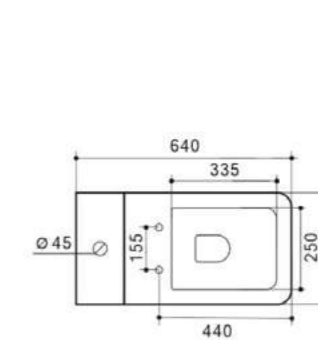

RIMLESS

BIDET **ON/OFF MIXING VALVE** **RIMLESS**

Klozet Square

RIMLESS

KLZ-S12
Klozet SQ BTW pan +
pre-installed bidet
mixing valve + seat
Size: 560 x 340 x 400mm
£432.00

RIMLESS

KLZ-S13
Klozet SQ C/C (closed back)
+ bidet mixing valve + seat
Size: 640 x 345 x 830mm
£576.00

RIMLESS

KLZ-S14
Klozet SQ C/C (open back)
+ bidet mixing valve + seat
Size: 650 x 345 x 790mm
£528.00

BIDET

ON/OFF
MIXING VALVE

RIMLESS

Comfort

COM001-B
 Comfort rimless short projection wall hung pan with bidet mixing valve, soft close seat & fixing kit
 Size: 485 x 365 x 325mm
£477.24