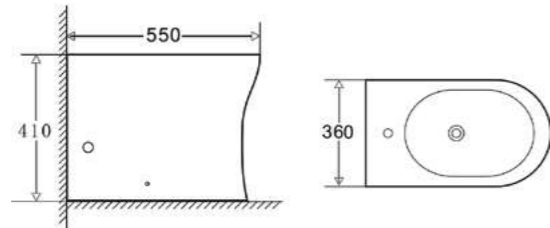

Wave

CE **GEHERIT**
Flush Fittings Installed

RIMLESS

WAV504
Wave rimless high-rise C/C WC (fully back to wall) with Geberit flush fittings & seat
Size: 650 x 390 x 865mm
£504.72

CE **GEHERIT**
Flush Fittings Installed

RIMLESS

WAV595
Wave rimless C/C toilet (open back) with Geberit flush fittings & seat
Size: 650 x 390 x 830mm
£438.72

CE **GEHERIT**
Flush Fittings Installed

RIMLESS

WAV600
Wave rimless C/C WC (fully back to wall) with Geberit flush fittings & seat
Size: 650 x 390 x 830mm
£445.44

RIMLESS

Wave

WAV503
Wave bidet pan
Size: 550 x 360 x 410mm
£306.62

WAV501
Wave wall hung basin
Size: 568 x 490 x 380mm
£236.28

RIMLESS

WAV502
Wave rimless btw pan & seat
Size: 545 x 370 x 405mm
£303.84

RIMLESS