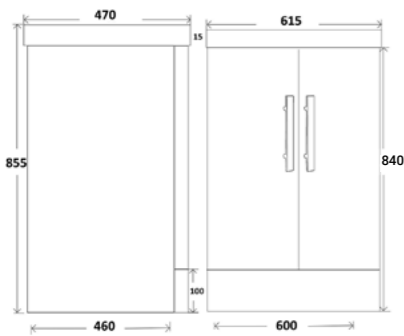

ELE600
Elite square floor standing vanity
& ceramic basin
Colour: High Gloss White
Basin size: 615 x 470 x 15mm
Vanity size: 600 x 460 x 840mm
£384.00