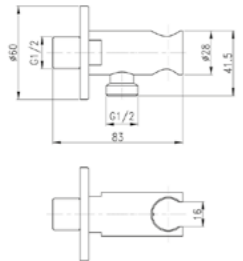

Douche Packs

RASV
Round auto shut off valve
and holder
£40.20