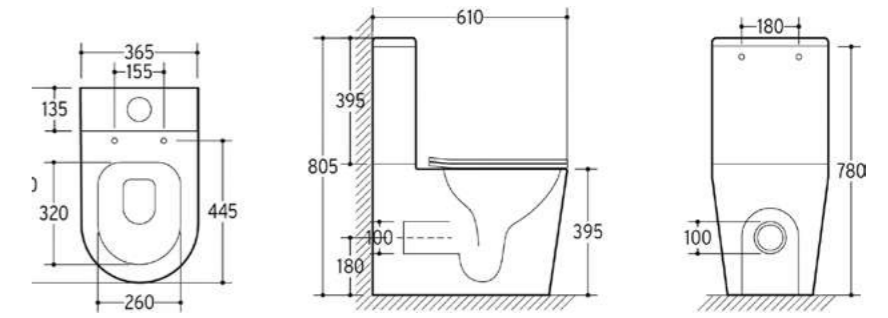

Onyx

ONX-N07
Onyx rimless close coupled short-projection toilet with Geberit flush & seat - Matt Black
Size: 610 x 365 x 805mm
£624.00

RIMLESS

GEBERIT
Flush Fittings Installed