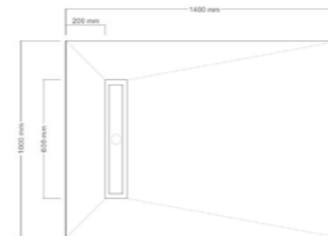

S-KSB14X10
Kleen Wetroom Pre-Formed Shower Board
1400 x 1000mm With 600mm Linear High Flow Slim Shower Drain (SDS60) & Grate

Brushed Steel	£856.80
Matt black	£890.40
Brushed Gold	£897.60