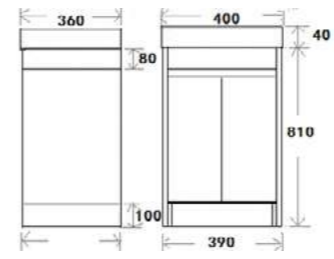

VER-40F
Vera 2 door floor standing
vanity unit & ceramic basin - 400mm
Colour: High Gloss White
Basin Size: 400 x 360 x 40mm
Vanity Size: 390 x 360 x 810mm
£400.68