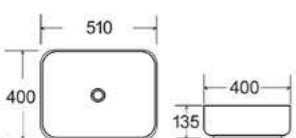

ART1073
Art Counter Top / No Tap Hole Basin
Size: 510 x 400 x 135mm
£154.08