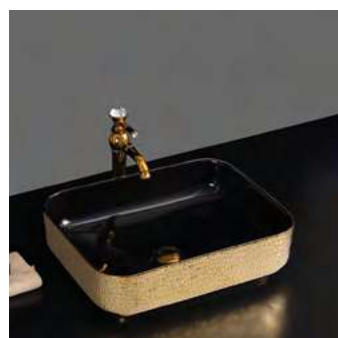

ART1073 - BG
Art counter top/no tap hole basin - Black Gold
Size: 510 x 400 x 135mm
£280.80