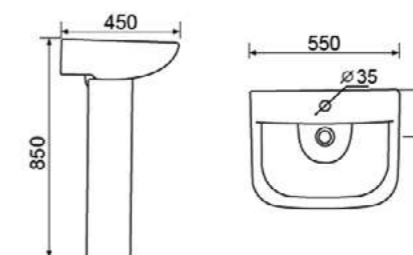

RIMLESS

Wave

WAV503
Wave bidet pan
Size: 550 x 360 x 410mm
£306.62

WAV501
Wave wall hung basin
Size: 568 x 490 x 380mm
£236.28

RIMLESS

WAV502
Wave rimless btw pan & seat
Size: 545 x 370 x 405mm
£303.84

RIMLESS

WAV001
Wave rimless wall hung pan
with soft close seat
Size: 545 x 370 x 375mm
£358.80

WAV500
Wave basin with full pedestal
Size: 465 x 550 x 850mm
£171.98

Deep Ceramic Basin

RIMLESS

Impression

GEBERIT
Flush Fittings Installed

RIMLESS

IMP600
Impression rimless C/C open back
WC with Geberit flush fittings & seat
Size: 650 x 390 x 825mm
£479.52

GEBERIT
Flush Fittings Installed

RIMLESS

IMP605
Impression C/C wc (fully back to wall)
with geberit fitting & seat
Size: 650 x 390 x 825mm
£461.76

IMP601
Impression basin with full
pedestal - 550mm
Size: 450 x 550 x 850mm
£170.06

RIMLESS

Impression

IMP603
Impression bidet pan
Size: 550 x 360 x 410mm
£343.20

RIMLESS

IMP602
Impression rimless back to wall pan & soft close seat
Size: 550 x 365 x 405mm
£327.60