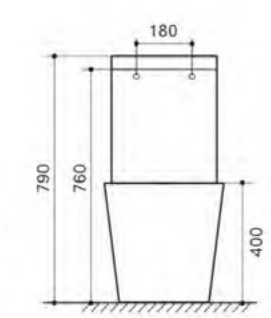

Klozet

KLZ004
Klozet C/C Bidet WC (open back) with pre-installed on/off mixing valve & soft close seat
Size: 655 x 365 x 820mm
£408.00

RIMLESS

KLZ002
Klozet rimless back to wall pan with pre-installed bidet on/off valve & soft close seat
Size: 540x 370 x 400mm
£381.60

RIMLESS

BIDET **ON/OFF MIXING VALVE** **RIMLESS**

Klozet Square

RIMLESS

KLZ-S12
Klozet SQ BTW pan +
pre-installed bidet
mixing valve + seat
Size: 560 x 340 x 400mm
£432.00

RIMLESS

KLZ-S13
Klozet SQ C/C (closed back)
+ bidet mixing valve + seat
Size: 640 x 345 x 830mm
£576.00

RIMLESS

KLZ-S14
Klozet SQ C/C (open back)
+ bidet mixing valve + seat
Size: 650 x 345 x 790mm
£528.00

BIDET

ON/OFF
MIXING VALVE

RIMLESS

Comfort

COM001-B
 Comfort rimless short projection wall hung pan with bidet mixing valve, soft close seat & fixing kit
 Size: 485 x 365 x 325mm
£477.24