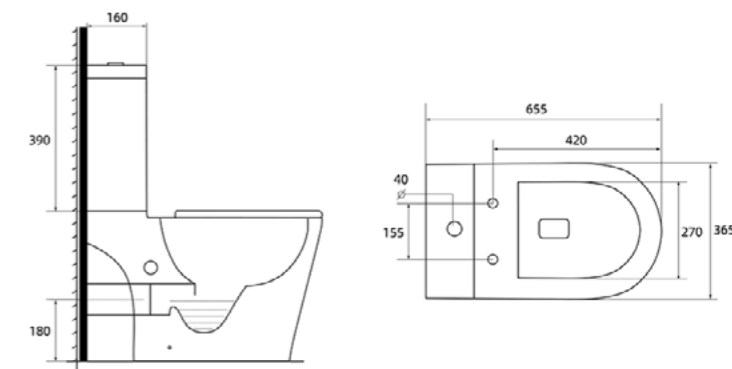

SMT-D02
Smart rimless back to wall
pan with bidet soft close seat
cover & remote
Size: 565 x 370 x 410mm
£1,584.00

RIMLESS

Smart Flush

Self Cleaning
Bidet Nozzle

Features

Warm Air
Drying

Night Light

Sensor
Heated seat

Remote

230V Electricity

BIDET

Klozet

KLZ005

Klozet short projection rimless C/C toilet with (fully back to wall) pre-installed bidet valve & soft close seat
Size: 620 x 370 x 795mm
£517.92

KLZ003

Klozet combo rimless C/C toilet (fully back to wall) with pre-installed bidet and basin & basin mixer with soft close seat
Size: 620 x 370 x 795mm
£589.44

Klozet

KLZ004
Klozet C/C Bidet WC (open back) with pre-installed on/off mixing valve & soft close seat
Size: 655 x 365 x 820mm
£408.00

RIMLESS

KLZ002
Klozet rimless back to wall pan with pre-installed bidet on/off valve & soft close seat
Size: 540x 370 x 400mm
£381.60