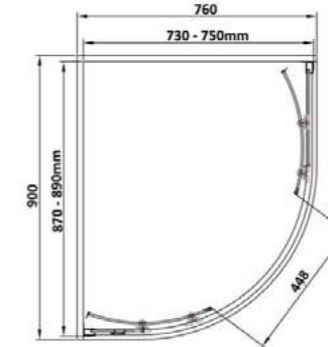

Offset Quadrant

Offset Quadrant, Chrome Double Profile, 6MM Toughened Safety Glass, 1900mm Height, Easy Clean Nano Coating, Top & Bottom Double Rollers, Chrome Designer Handle, 20MM Adjustment Per Side. Reversible. UKCA & CE Approved.

SEOQD90X76
900 x 760 x 1900mm
£353.28