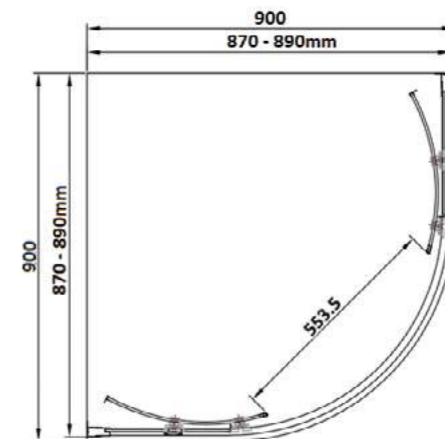

SEQD90
900 x 900 x 1900mm
£357.12