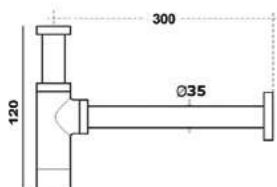

BTR117
Round bottle trap
height adjustable
£53.16