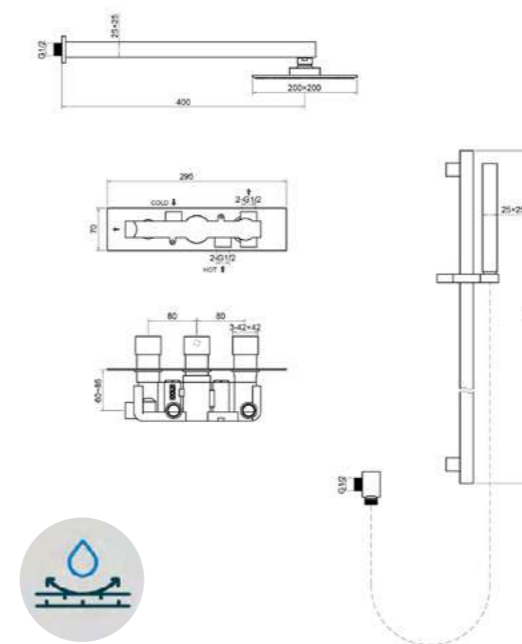

Suitable for low & high pressure