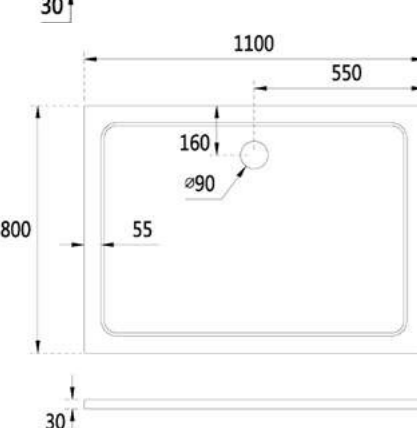

KST1180
Kleen rectangular shower tray 30mm
1100 x 800 x 30mm
£201.60