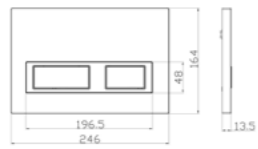

FP-S001
Dual flush plate, square - Gloss Chrome
£36.00