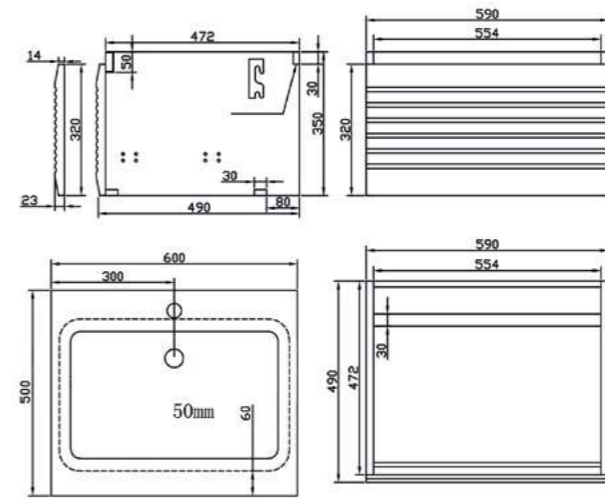

Grace

Grace

GRA-60GF
Grace stainless steel two drawers floor standing vanity & porcelain top, undermounted basin
Matt Metallic Grey
Basin Size: 600 x 500 x 50mm
Vanity Size: 590 x 472 x 750mm
£986.40

GRA-60WF
Grace stainless steel two drawers floor standing vanity & porcelain top, undermounted basin
Matt Metallic White
Basin Size: 600 x 500 x 50mm
Vanity Size: 590 x 472 x 750mm
£986.40