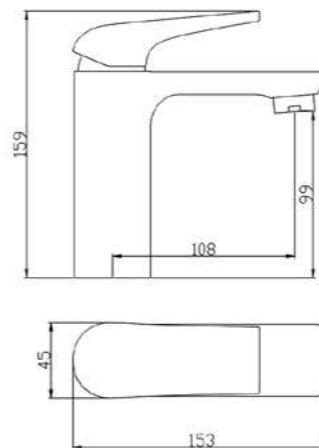

6 Layers PVD
Coated

Suitable for Low & High Pressure

6 Layers PVD
Coated

Suitable for Low & High Pressure

Basin Mixers

Basin Mixers

BEAU
Beau single lever basin mixer with clicker waste
£87.60

Suitable for Low & High Pressure