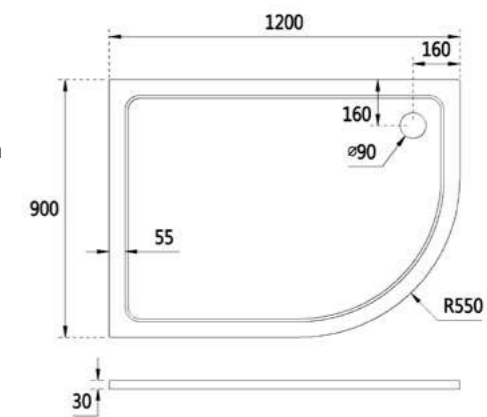

KST1290QD-L
Kleen offset Quadrant shower tray-left 30mm
1200 x 900 x 30mm
£237.60

KST1290QD-R
Kleen offset Quadrant shower tray-right 30mm
1200 x 900 x 30mm
£237.60

Left Corner Waste

Right Corner Waste

Slim / Low Profile - 30mm Thickness / Strong Stone Resin Base Material / Gel Capped Smooth Easy Clean / Gloss White Non-Porous Surface Anti-Bacterial Surface Treatment / Suitable For Standard 90mm Waste / Shower Waste To Be Purchased Separately

See Page 166 for Shower wastes