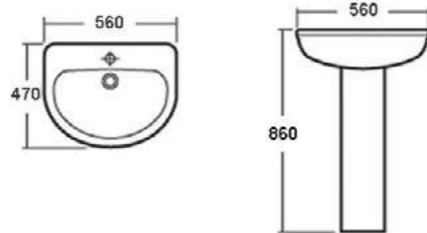

RIMLESS

DEC001
Decor wall hung wc pan with soft close seat and fixing kit
Size: 520 x 360 x 325mm
£379.20

RIMLESS

DEC002
Decor back to wall WC pan with soft close seat
Size: 575 x 360 x 415mm
£355.20

COM203
Comfort basin with full pedestal
Size: 550 x 420 x 850mm
£155.54

RIMLESS

Edge

GEBERIT
Flush Fittings Installed

EDG003
Edge C/C WC (fully back to wall) with Geberit flush fittings & soft close seat
Size: 670 x 380 x 845mm
£455.40

RIMLESS

EDG001
Edge wall hung wc pan with soft close seat and fixing kit
Size: 540 x 350 x 325mm
£381.60

EDG002
Edge back to wall wc pan with soft close seat
Size: 590 x 355 x 405mm
£360.00

IMP601
Impression basin with full pedestal
Size: 550 x 450 x 850mm
£170.06

Cosmo

COS001
Cosmo wall hung wc pan with soft close seat and fixing kit
Size: 545 x 360 x 330mm
£384.00

COS005
Cosmo close coupled fully BTW toilet with soft close seat
Size: 670 x 360 x 820mm
£356.06

COS205
Cosmo basin with full pedestal
Size: 560 x 470 x 860mm
£93.60

COS002
Cosmo back to wall wc pan with soft close seat
Size: 545 x 355 x 400mm
£214.90