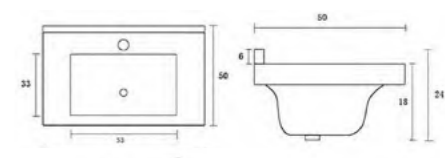

Delight

DEL80GF
Delight floor standing (2 doors)
vanity (Ash grey) & ceramic basin
Basin size: 800 x 500 x 245mm
Vanity size: 785 x 480 x 810mm
£858.84

Deep Ceramic Basin

DEL80WF
Delight floor standing (2 doors)
vanity (Gloss white) & ceramic basin
Basin size: 800 x 500 x 245mm
Vanity size: 785 x 480 x 810mm
£816.00

Deep Ceramic Basin

DEL80GW
Delight wall mounted (2 doors)
vanity (Ash grey) & ceramic basin
Basin size: 800 x 500 x 245mm
Vanity size: 785 x 480 x 520mm
£838.80

Deep Ceramic Basin

DEL80WW
Delight wall mounted (2 doors)
vanity (Gloss white) & ceramic basin
Basin size: 800 x 500 x 245mm
Vanity size: 785 x 480 x 520mm
£788.64