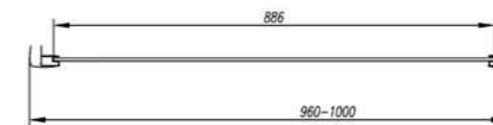

SESP70
700 x 1900mm
£180.96

SESP76
760 x 1900mm
£184.44

SESP80
800 x 1900mm
£187.92

SESP90
900 x 1900mm
£198.36

SESP100
1000 x 1900mm
£205.32

SBDR-08
Chrome Bottom Double Rollers For 6mm Shower Enclosure
£24.00