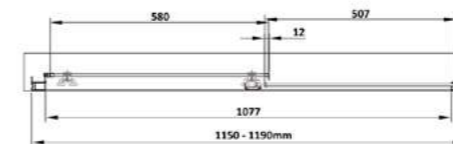

SESD120
1200 x 1900mm
£297.00