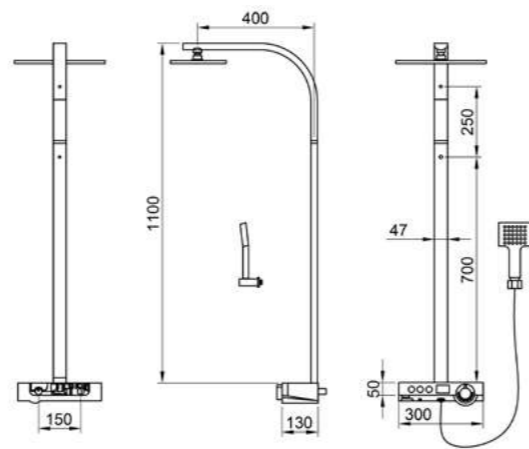

DSTS15
Digital Square Thermostatic shower - 3 Outlet - Exposed
£468.00

Suitable for low & high pressure