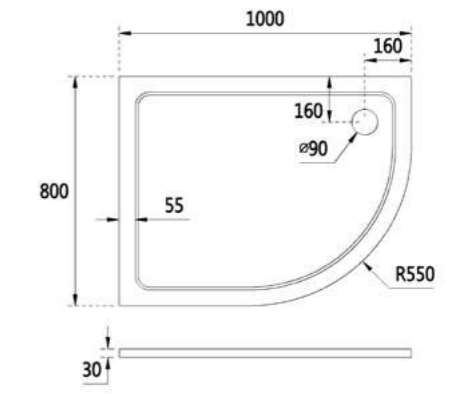

KST1080QD-L
Kleen offset Quadrant shower tray-left 30mm
1000 x 800 x 30mm
£201.60

KST1080QD-R
Kleen offset Quadrant shower tray-right 30mm
1000 x 800 x 30mm
£201.60