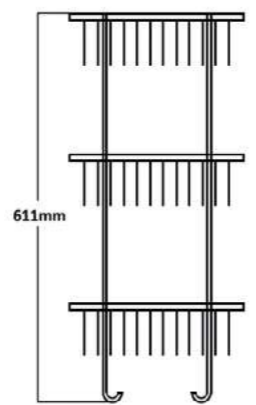

CSB2
Corner basket chrome
2 Tiers
Size: 260 x 190 x 368mm
£96.48

CSB3
Corner basket chrome
3 Tiers
Size: 260 x 190 x 611mm
£141.24

HSB2
Hanging shower basket
2 Tiers
Size: 815 x 135 x 260mm
£129.12

Beleza