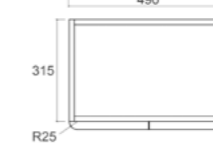

Moisture Proof

Chrome Handle

Soft close doors

Short Projection

CHA500F
Charm Floor Standing (2 Door)
Unit & Ceramic Basin
Colour - High Gloss White
Basin Size: 505 x 350 x 50mm
Vanity Size: 490 x 350 x 804mm
£546.36