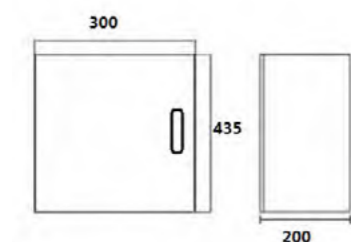

Soft close doors

Handle Less