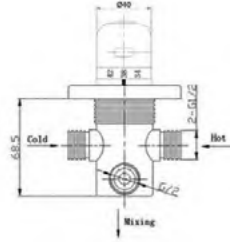

HS2011
Style slim
square douche
Handset
£24.96

HS2101
Slim round
douche
Handset
£28.80

HS2001
Zen square
douche
Handset
£24.36

HS2004
Black round
douche Handset
£24.96

Douche Valves

TDV100
Thermostatic douche valve
£83.45