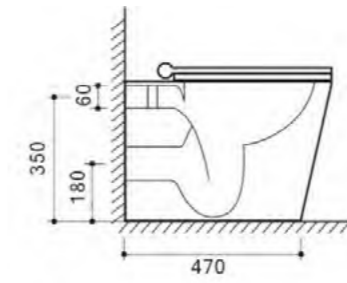

Klozet

KLZ004
Klozet C/C Bidet WC (open back) with pre-installed on/off mixing valve & soft close seat
Size: 655 x 365 x 820mm
£408.00

RIMLESS

KLZ002
Klozet rimless back to wall pan with pre-installed bidet on/off valve & soft close seat
Size: 540x 370 x 400mm
£381.60

RIMLESS

BIDET **ON/OFF MIXING VALVE** **RIMLESS**

Klozet Square

RIMLESS

KLZ-S12
Klozet SQ BTW pan +
pre-installed bidet
mixing valve + seat
Size: 560 x 340 x 400mm
£432.00

RIMLESS

KLZ-S13
Klozet SQ C/C (closed back)
+ bidet mixing valve + seat
Size: 640 x 345 x 830mm
£576.00