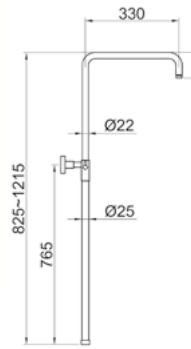

SSR900
Height adjustable riser rail and holder bracket
£89.52