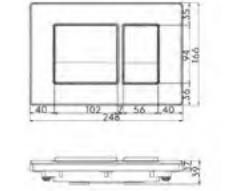

FP43-S120
Euro Key Dual Flush Plate - Gloss Chrome
£64.80

FP47-B120
Euro Circle Dual Flush Plate - Matt Black
£68.88

FP54-G003
Euro Vivente Dual Flush Plate - Glass White
£124.80

Shower Baskets

RSB1
Rectangular basket chrome
Single
Size: 215 x 108 x 80mm
£43.20