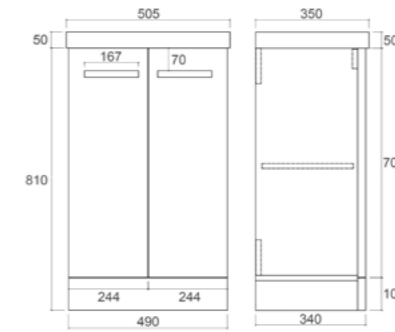

Deep Ceramic Basin

Charm

CHA400F
Charm Floor Standing (2 Door)
Unit & Ceramic Basin
Colour - High Gloss White
Basin Size: 405 x 350 x 50mm
Vanity Size: 390 x 340 x 808mm
£410.88

CHA400W
Charm Wall Mounted (2 Door)
Unit & Ceramic Basin
Colour - High Gloss White
Basin Size: 405 x 350 x 50mm
Vanity Size: 390 x 340 x 440mm
£393.36

Moisture Proof

Chrome Handle

Soft close doors

Short Projection

CHA500F
Charm Floor Standing (2 Door)
Unit & Ceramic Basin
Colour - High Gloss White
Basin Size: 505 x 350 x 50mm
Vanity Size: 490 x 350 x 804mm
£546.36

CHA500W
Charm Wall Mounted (2 Door)
Unit & Ceramic Basin
Colour - High Gloss White
Basin Size: 505 x 350 x 50mm
Vanity Size: 490 x 340 x 440mm
£499.20

Moisture Proof

Chrome Handle

Soft close doors

Short Projection