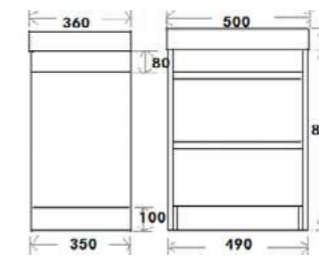

PUR-40W
 Pure 2 drawer wall vanity unit & ceramic basin - 400mm
 Colour: High Gloss White
 Basin Size: 400 x 360 x 40mm
 Vanity Size: 390 x 350 x 460mm
£432.00

PUR-50F
 Pure 2 drawer floor vanity unit & ceramic basin - 500mm
 Colour: High Gloss White
 Basin Size: 500 x 360 x 40mm
 Vanity Size: 490 x 350 x 810mm
£479.52