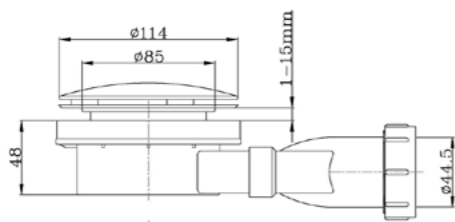

SWT001-BG
Shower waste trap - 90mm
Brushed gold
£38.40