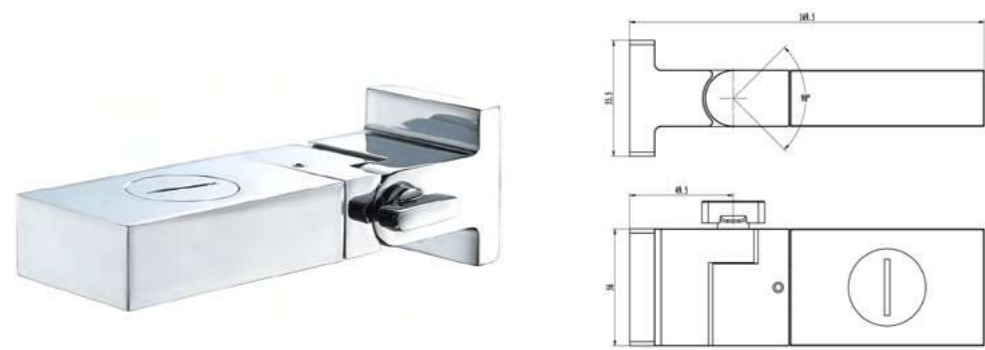

LIN501
Linea multi angle square shower head
£118.80

ERH200
Eco round shower head (ABS) - 200mm
£31.68

ESH200
Eco square shower head (ABS) - 200mm
£36.96