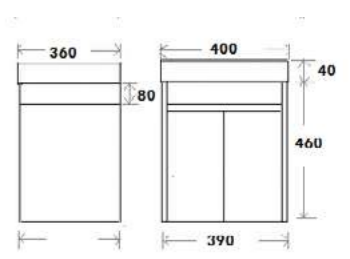

VER-40W
Vera 2 door wall hung vanity
unit & ceramic basin - 400mm
Colour: High Gloss White
Basin Size: 400 x 360 x 40mm
Vanity Size: 390 x 360 x 460mm
£368.28