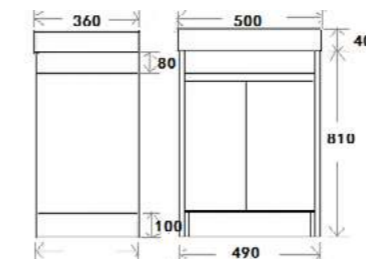

VER-50F
Vera 2 door floor standing
vanity unit & ceramic basin - 500mm
Colour: High Gloss White
Basin Size: 500 x 360 x 40mm
Vanity Size: 490 x 360 x 810mm
£430.44