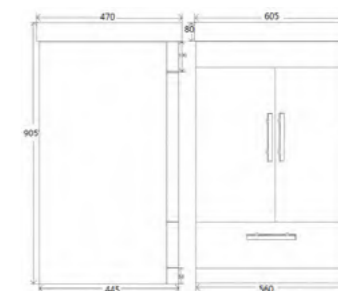

FEL500W
Fella wall hung vanity unit (1 Drawer)
& ceramic basin
Colour: High Gloss White
Basin Size: 505 x 360 x 15mm
Vanity Size: 490 x 350 x 460mm
£360.00