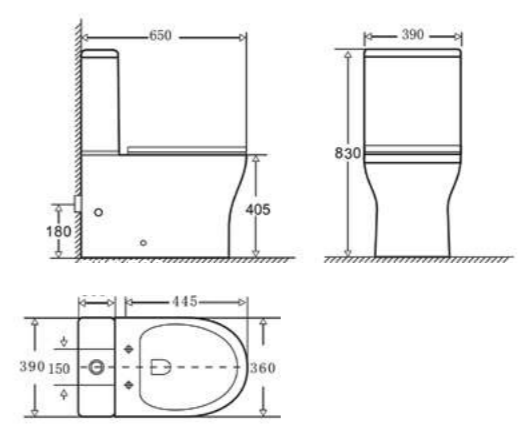

Wave

CE **GEHERIT**
Flush Fittings Installed

RIMLESS

WAV504
Wave rimless high-rise C/C WC (fully back to wall) with Geberit flush fittings & seat
Size: 650 x 390 x 865mm
£504.72

CE **GEHERIT**
Flush Fittings Installed

RIMLESS

WAV595
Wave rimless C/C toilet (open back) with Geberit flush fittings & seat
Size: 650 x 390 x 830mm
£438.72

CE **GEHERIT**
Flush Fittings Installed

RIMLESS

WAV600
Wave rimless C/C WC (fully back to wall) with Geberit flush fittings & seat
Size: 650 x 390 x 830mm
£445.44