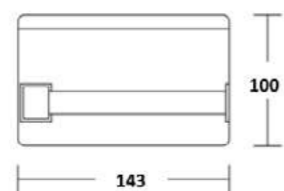

TTS-1197B
Toilet tissue holder with shelf
Matt Black
£40.32