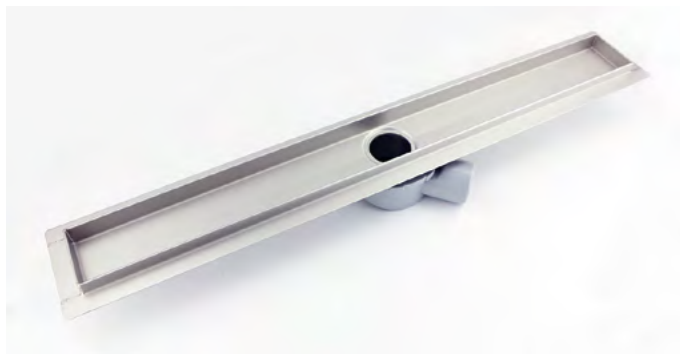

Kleen Linear Shower Drains

Kleen Linear Shower Grates

ART SHOWER GRATES

ASG50	Art Shower Grate - 500mm	£60.72
ASG60	Art Shower Grate - 600mm	£68.64
ASG70	Art Shower Grate - 700mm	£70.32
ASG80	Art Shower Grate - 800mm	£78.24
ASG90	Art Shower Grate - 900mm	£91.08
ASG100	Art Shower Grate - 1000mm	£117.48
ASG120	Art Shower Grate - 1200mm	£148.80

BUBBLE SHOWER GRATES

BSG50	Bubble Shower Grate - 500mm	£60.72
BSG60	Bubble Shower Grate - 600mm	£68.64
BSG70	Bubble Shower Grate - 700mm	£70.32
BSG80	Bubble Shower Grate - 800mm	£78.24
BSG90	Bubble Shower Grate - 900mm	£91.08
BSG100	Bubble Shower Grate - 1000mm	£117.48
BSG120	Bubble Shower Grate - 1200mm	£148.80

CANOPY SHOWER GRATES (For tiling / flat top)

CSG50	Canopy Shower Grate - 500mm	£60.72
CSG60	Canopy Shower Grate - 600mm	£68.64
CSG70	Canopy Shower Grate - 700mm	£70.32
CSG80	Canopy Shower Grate - 800mm	£78.24
CSG90	Canopy Shower Grate - 900mm	£91.08
CSG100	Canopy Shower Grate - 1000mm	£117.48
CSG120	Canopy Shower Grate - 1200mm	£148.80

DICE SHOWER GRATES

DSG50	Dice Shower Grate - 500mm	£60.72
DSG60	Dice Shower Grate - 600mm	£68.64
DSG70	Dice Shower Grate - 700mm	£70.32
DSG80	Dice Shower Grate - 800mm	£78.24
DSG90	Dice Shower Grate - 900mm	£91.08
DSG100	Dice Shower Grate - 1000mm	£117.48
DSG120	Dice Shower Grate - 1200mm	£148.80

ELEGANCE SHOWER GRATES

ESG50	Elegance Shower Grate - 500mm	£60.72
ESG60	Elegance Shower Grate - 600mm	£68.64
ESG70	Elegance Shower Grate - 700mm	£70.32
ESG80	Elegance Shower Grate - 800mm	£78.24
ESG90	Elegance Shower Grate - 900mm	£91.08
ESG100	Elegance Shower Grate - 1000mm	£117.48
ESG120	Elegance Shower Grate - 1200mm	£148.80

ELEGANCE BLACK SHOWER GRATES

ESG60-B	Elegance Shower Grate - 600mm - MATT BLACK	£100.80

ELEGANCE GOLD SHOWER GRATES

ESG60-G	Elegance shower grate - 600mm- BRUSHED GOLD	£114.24