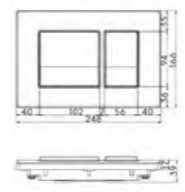

FP43-B120
Euro Key Dual Flush Plate - Matt Black
£68.88