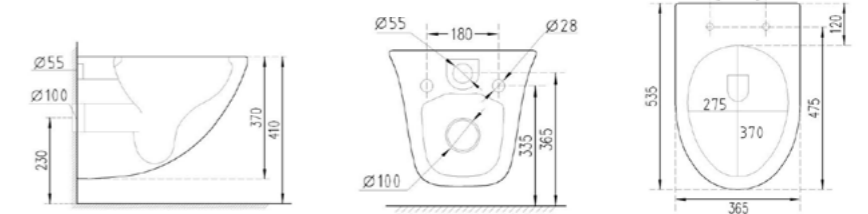

SMT-W01
Smart rimless wall hung pan
with soft close seat
Size: 535 x 365 x 370mm
£444.00

SMT-W01B
Smart rimless wall hung pan
with bidet soft close seat
cover & remote
Size: 535 x 365 x 370mm
£1,730.40