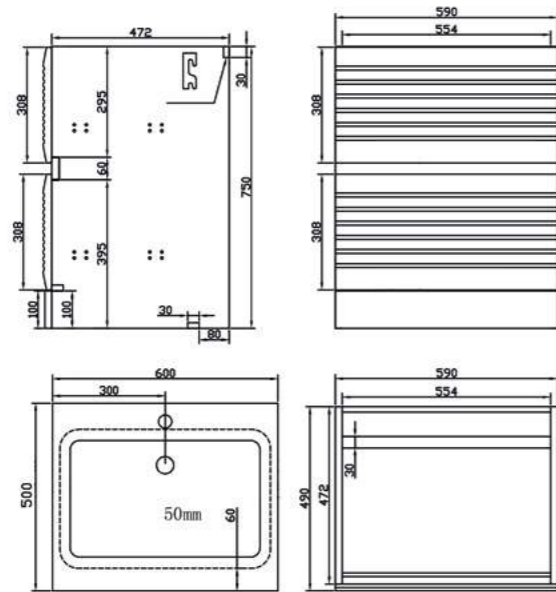

Grace

Grace