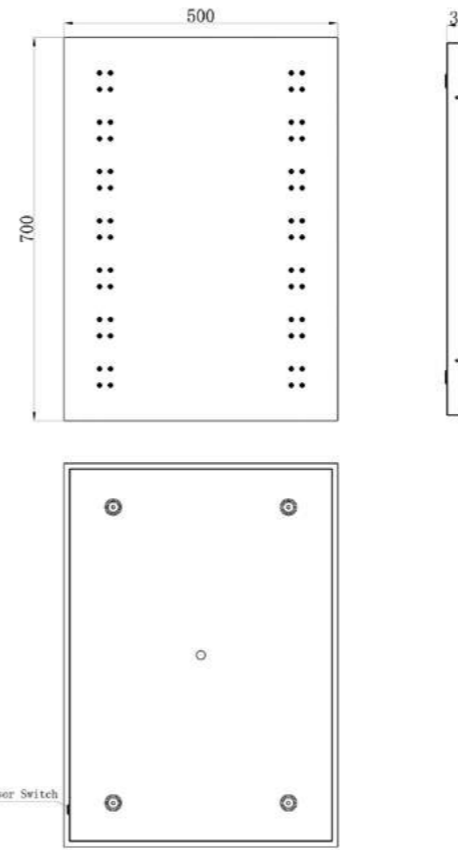

Low energy LED light
Sensor switch
Steam free
IP44 Electrical safe
CE Approved