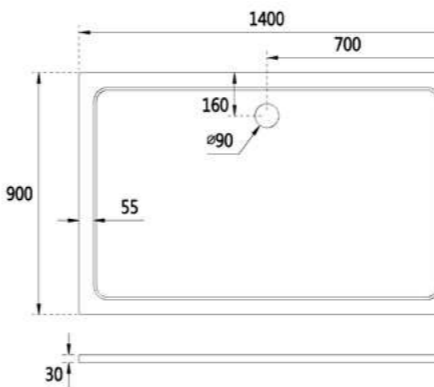

KST1490
Kleen rectangular shower tray 30mm
1400 x 900 x 30mm
£324.00