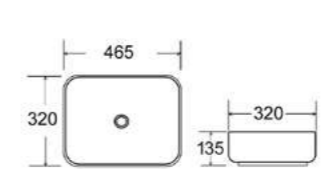

ONX1328
Onyx counter top/no tap hole basin - Matt Black
Size: 465 x 320 x 135mm
£228.00