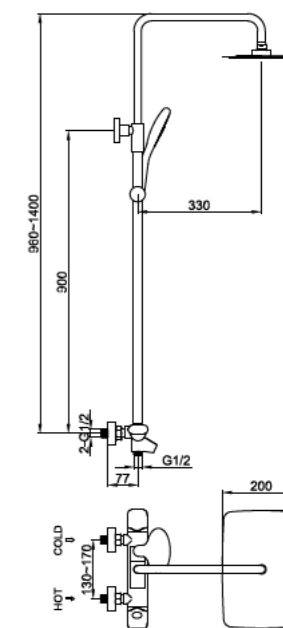

COOL TOUCH VALVE

Thermal image without Cool Touch

Thermal image with Cool Touch

Thermostatic Showers

Suitable for low & high pressure

OETS16-B
Thermostatic Shower
(3 Option) With Rigid Riser Rail
Kit, Over Head Shower & Swivel
Spout, Black - Oval
£493.92