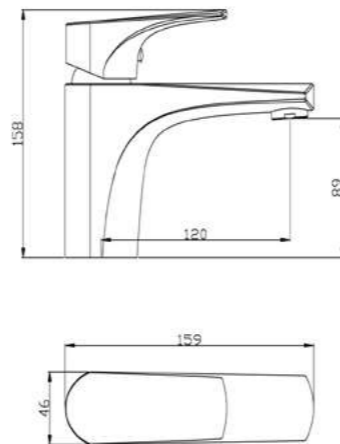

6 Layers PVD
Coated

Suitable for Low & High Pressure

6 Layers PVD
Coated

Suitable for Low & High Pressure

Basin Mixers

Basin Mixers

BEAU
Beau single lever basin mixer with clicker waste
£87.60

Suitable for Low & High Pressure