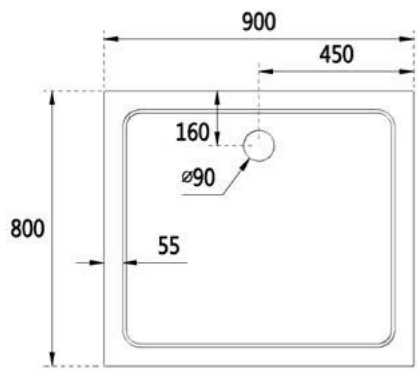

Kleen Rectangular Shower Trays

KST9080
Kleen rectangular shower tray 30mm
900 x 800 x 30mm
£177.60