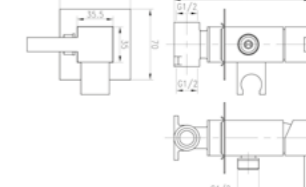

SASV
Square auto shut off valve
and holder
£45.96

SOV
Shut off Valve
£10.80

RAVH
Round on/off douche
and holder
£24.36

P102
Manual Douche Pack -
Round - All in one
£112.32

P103
Manual Round Concealed
Douche Pack - All in one
£139.10