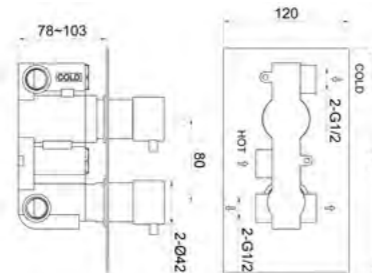

Thermostatic Valves

Minimum in - wall cavity: 75mm
Collar adjustment: 8mm
Body material: Brass

Suitable for low & high pressure

Shower Packs