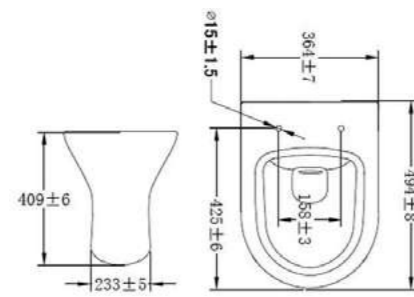

KON502
Koncept short projection back to wall pan & soft close seat
Size: 615 x 375 x 815mm
£212.54