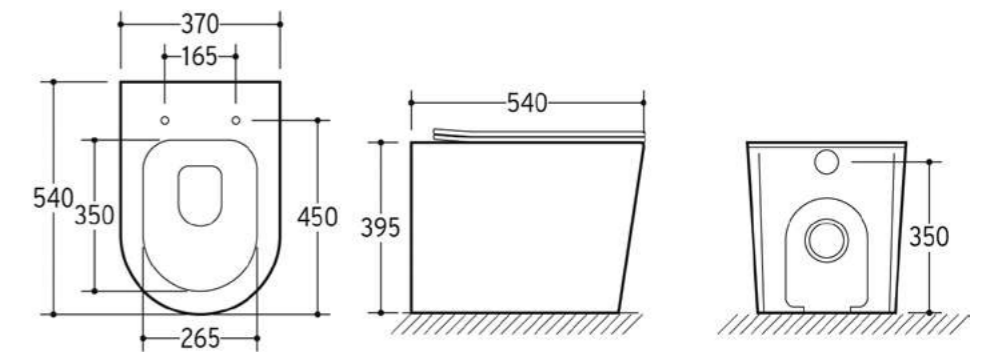

ONX-N02
Onyx rimless back to wall WC pan with soft close seat - Matt Black
Size: 540 x 370 x 395mm
£465.60

RIMLESS