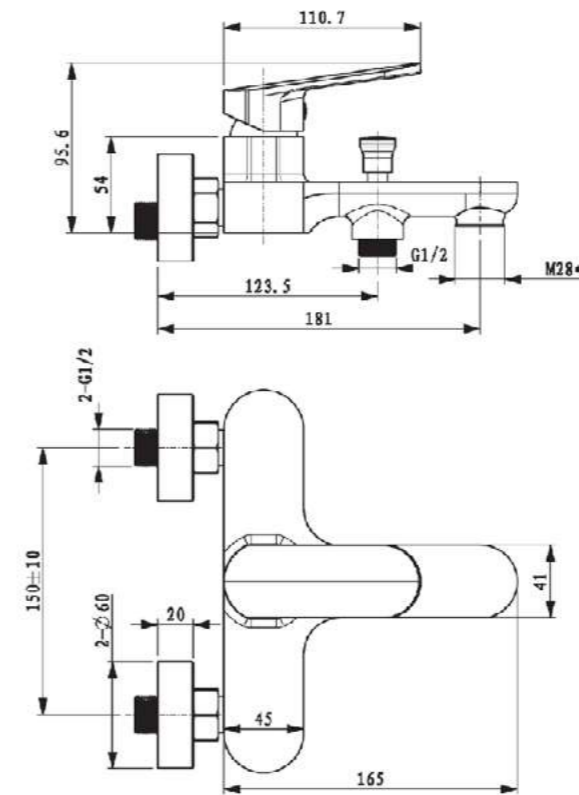

FLR294
Florin single lever bath shower
mixer with shower kit
£232.32

Suitable for low & high pressure