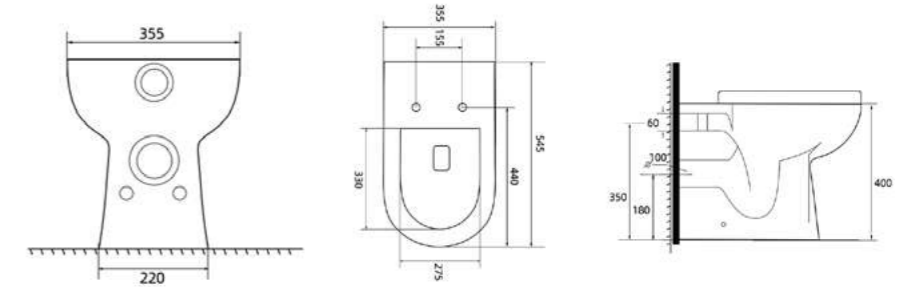

COS002
Cosmo back to wall wc pan with soft close seat
Size: 545 x 355 x 400mm
£214.90