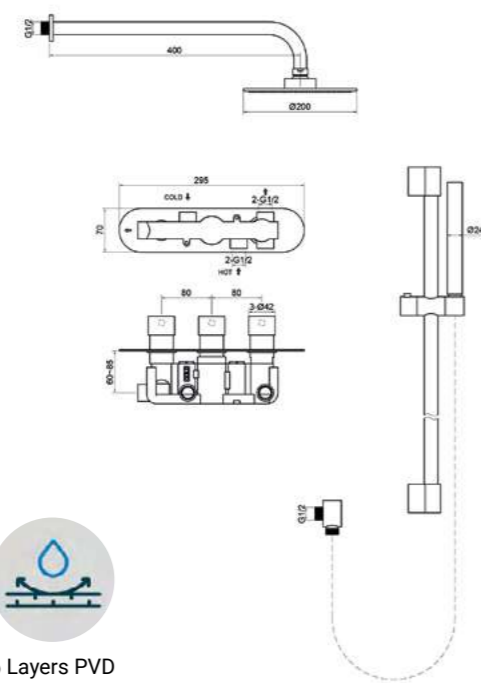

BRT-3H
Onyx Black Round Thermostatic Shower Pack 3 Knob 2 Outlet - (Horizontal)
£744.00

Suitable for low & high pressure