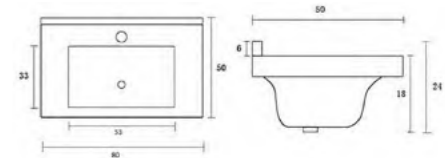

Delight

DEL80GF
Delight floor standing (2 doors)
vanity (Ash grey) & ceramic basin
Basin size: 800 x 500 x 245mm
Vanity size: 785 x 480 x 810mm
£858.84

Deep Ceramic Basin

DEL80WF
Delight floor standing (2 doors)
vanity (Gloss white) & ceramic basin
Basin size: 800 x 500 x 245mm
Vanity size: 785 x 480 x 810mm
£816.00