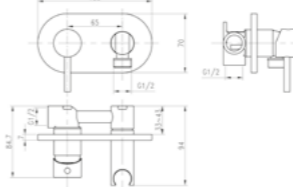

SASV
Square auto shut off valve
and holder
£45.96

SOV
Shut off Valve
£10.80

RAVH
Round on/off douche
and holder
£24.36

P102
Manual Douche Pack -
Round - All in one
£112.32

P103
Manual Round Concealed
Douche Pack - All in one
£139.10