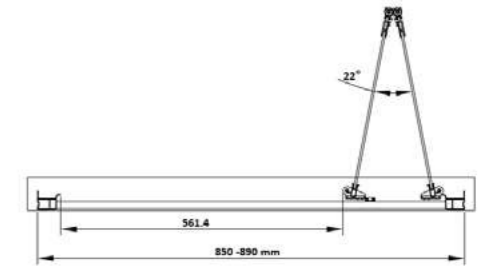

SEBFD70
700 x 1900mm
£279.36

SEBFD80
800 x 1900mm
£290.88

SEBFD100
1000 x 1900mm
£327.00

SEBFD76
760 x 1900mm
£285.12

SEBFD90
900 x 1900mm
£302.40

SIDE PANELS		
Side Panel, Chrome Double Profile 6MM Toughened Safety Glass 1900mm, Easy Clean Nano Coating 20MM Adjustment Per Side UKCA & CE Approved Reversible.		
SESP70	6mm 700x1900 Side Panel, 20MM Adjustment Per Side.	£180.96
SESP76	6mm 760x1900 Side Panel, 20MM Adjustment Per Side.	£184.44
SESP80	6mm 800x1900 Side Panel, 20MM Adjustment Per Side.	£187.92
SESP90	6mm 900x1900 Side Panel, 20MM Adjustment Per Side.	£198.36
SESP100	6mm 1000x1900 Side Panel, 20MM Adjustment Per Side.	£205.32