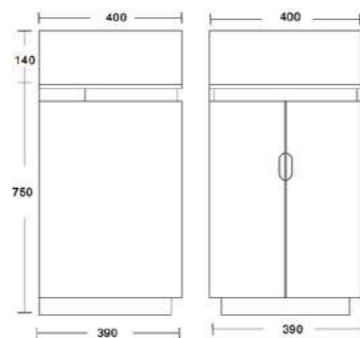

INS60-W
Inspire wall mounted 2 door, open shelf vanity unit (Gloss white) & ceramic basin
Basin Size: 600 x 220 x 105mm
Vanity Size: 600 x 220 x 500mm
£372.00

F7CH
Floor standing square vanity & ceramic basin
Colour - Chestnut
Basin Size: 405 x 205 x 100mm
Vanity Size: 400 x 200 x 800mm
£274.08

Chrome Handle Deep ceramic basin

Deep ceramic basin

Soft close doors Aluminium Profile Handless

Mode

Pearl

MOD400
Mode floor standing 2 door cloak room vanity & ceramic basin
Basin size: 400 x 400 x 140mm
Vanity size: 390 x 400 x 750mm
£399.26