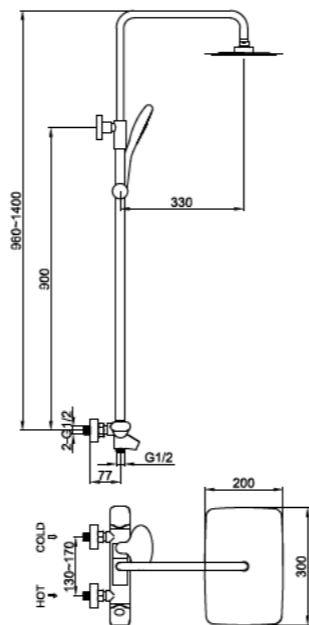

Exposed Thermostatic Showers

OETS16
Oval Exposed thermostatic shower
(3 option) with rigid riser rail kit, over
head shower & swivel spout
£443.52

Suitable for low & high pressure