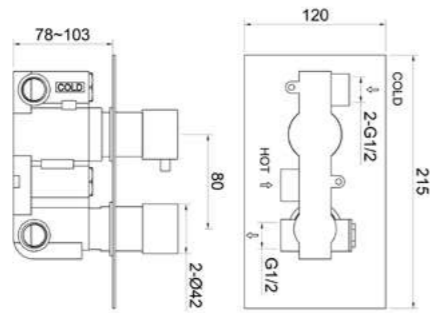

PACK R4 - H (Horizontal Pack)
£676.00

Thermostatic Valves

STV1-H
Square twin handle
thermostatic shower valve
1 - outlet (HORIZONTAL)
£296.68

STV1
Square twin handle
thermostatic shower valve
1 - outlet (VERTICAL)
£256.80