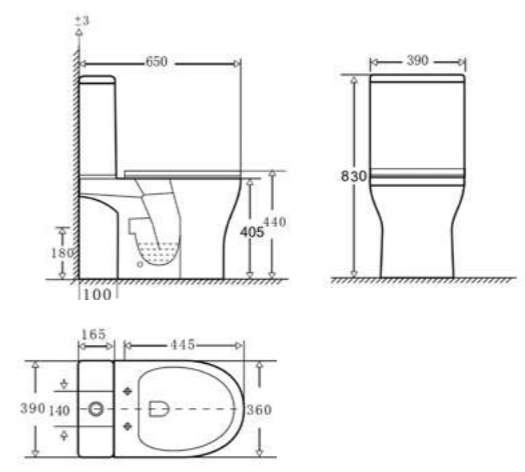

RIMLESS

COM002
 Comfort rimless, short projection back to wall pan with soft close seat
 Size: 540 x 350 x 420mm
£314.18

RIMLESS

Style

STY001-B
Style rimless wall hung wc
with hot/cold bidet mixing
valve pan with soft close seat
Size: 510 x 365 x 355mm
£479.64

STY001
Style rimless wall hung wc
pan with soft close seat
Size: 510 x 365 x 355mm
£384.00

TEMPERATURE
CONTROL MIXING
ON/OFF VALVE

ON/OFF
MIXING VALVE

RIMLESS

RIMLESS

Style

STY120
Style rimless, short projection
C/C WC (fully back to wall)
with soft close seat
Size: 615 x 370 x 790mm
£415.20

EXPOSED INLET

RIMLESS

STY121
Style rimless, short projection
C/C WC (open back) with soft
close seat
Size: 610 x 375 x 785mm
£400.80

RIMLESS

IMP601
Impression basin with full
pedestal
Size: 550 x 450 x 850mm
£170.06

Wave

CE **GEHERIT**
Flush Fittings Installed

RIMLESS

WAV504
Wave rimless high-rise C/C WC (fully back to wall) with Geberit flush fittings & seat
Size: 650 x 390 x 865mm
£504.72

CE **GEHERIT**
Flush Fittings Installed