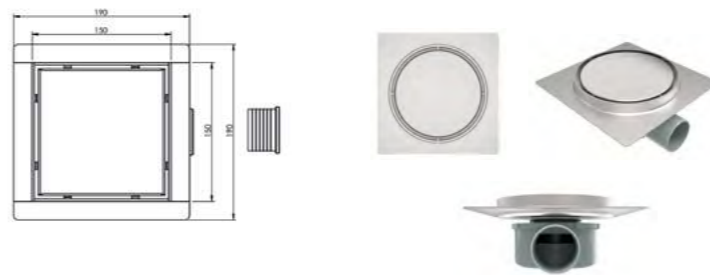

LDS150
Luxury Shower Drain & Tileable, Reversible Flat S/S Top Grate - Square 150 x 150mm
£115.20

LDR150
Luxury Shower Drain & Tileable, Reversible Flat S/S Top Grate - Round 150 x 150mm
£115.20

KSB18X12
Kleen Wet Room Pre-Formed Shower Board 1800 x 1200 (Cut to required size) With Choice of 150 x 150mm (Round or Square) High Flow Metal Shower Drain & Grate
£756.00