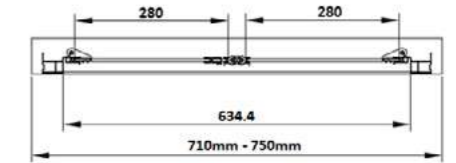

SEBFD76
760 x 1900mm
£285.12