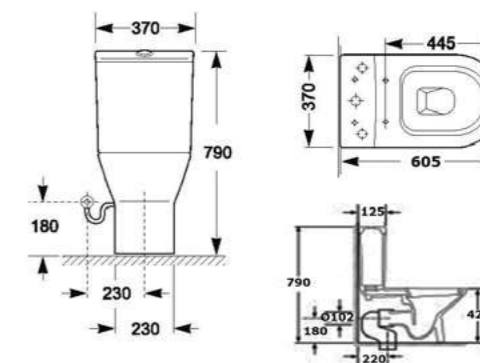

EXPOSED INLET

COM123
Comfort rimless, short projection C/C WC (fully back to wall) with soft close seat
Size: 605 x 370 x 790mm
£354.86

RIMLESS