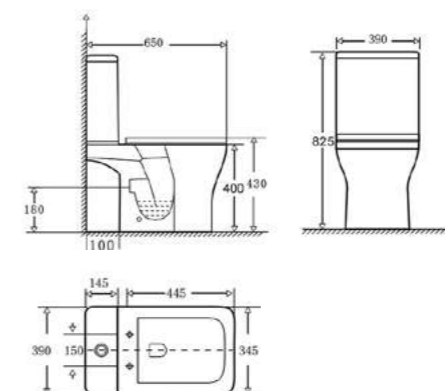

RIMLESS

Wave

WAV503
Wave bidet pan
Size: 550 x 360 x 410mm
£306.62

WAV501
Wave wall hung basin
Size: 568 x 490 x 380mm
£236.28

RIMLESS

WAV502
Wave rimless btw pan & seat
Size: 545 x 370 x 405mm
£303.84

RIMLESS

WAV001
Wave rimless wall hung pan
with soft close seat
Size: 545 x 370 x 375mm
£358.80

WAV500
Wave basin with full pedestal
Size: 465 x 550 x 850mm
£171.98

Deep Ceramic Basin

RIMLESS

Impression

GEBERIT
Flush Fittings Installed

RIMLESS

IMP600
Impression rimless C/C open back
WC with Geberit flush fittings & seat
Size: 650 x 390 x 825mm
£479.52

GEBERIT
Flush Fittings Installed

RIMLESS

IMP605
Impression C/C wc (fully back to wall)
with geberit fitting & seat
Size: 650 x 390 x 825mm
£461.76

IMP601
Impression basin with full
pedestal - 550mm
Size: 450 x 550 x 850mm
£170.06

RIMLESS

Impression

IMP603
Impression bidet pan
Size: 550 x 360 x 410mm
£343.20

RIMLESS

IMP602
Impression rimless back to wall pan & soft close seat
Size: 550 x 365 x 405mm
£327.60