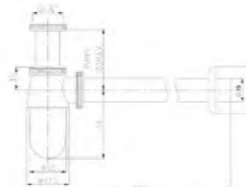

BTR108
Traditional bottle trap
height adjustable
£26.64