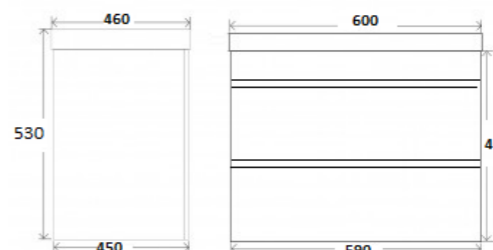

AGG-60W
Ambiance Wall Mounted 2 Drawer Unit & Ceramic Basin-600mm
Colour: High Gloss Grey
Basin Size: 600 x 460 x 190mm
Vanity Size: 590 x 450 x 460mm
£536.04