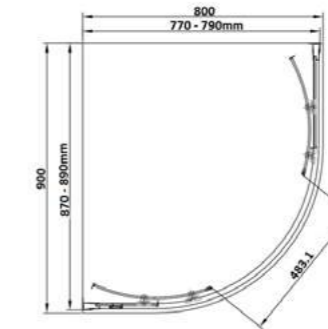

SEOQD90X76
900 x 760 x 1900mm
£353.28

SEOQD90X80
900 x 800 x 1900mm
£357.12

SEOQD10X80
1000 x 800 x 1900mm
£380.16

SEOQD12X80
1200 x 800 x 1900mm
£416.16

SEOQD12X90
1200 x 900 x 1900mm
£427.80

6mm Glass

Lifetime Guarantee