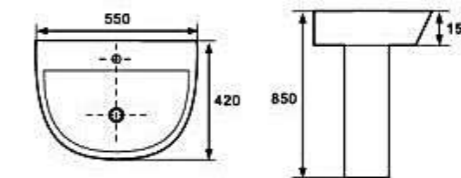

RIMLESS

NEO007
Neo rimless short projection
C/C WC (fully back to wall)
with Geberit flush fittings &
soft close seat.
Size: 605 x 360 x 795mm
£444.00

RIMLESS

NEO002
Neo short projection back to
wall pan & soft close seat
Size: 540 x 370 x 400mm
£345.60

RIMLESS

NEO001
Neo short projection wall
hung pan & soft close seat
Size: 490 x 365 x 330mm
£374.40

COM203
Comfort basin with full
pedestal
Size: 550 x 420 x 850mm
£155.54

RIMLESS

Dexor

GEBERIT
Flush Fittings Installed