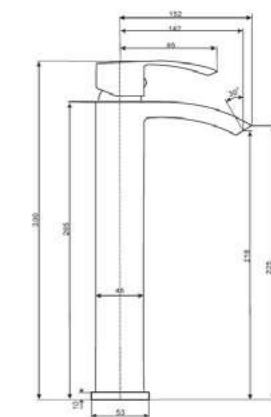

TBS607
Tall Basin Mixer With Click Clack
Waste - Square
£139.20

Suitable for Low & High Pressure

Suitable for high pressure

See Counter top basins from Page 49 and 53