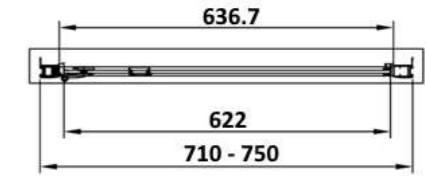

Hinged Doors

Chrome Double Profile 6MM Toughened Safety Glass, 1900mm Height, Easy Clean Nano Coating Chrome Hinge, Chrome Designer Handle, 20MM Adjustment Per Side. Reversible. UKCA & CE Approved.

SEHD70
700 x 1900mm
£349.20