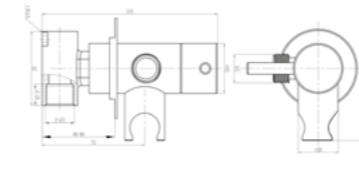

P102
Manual Douche Pack -
Round - All in one
£112.32