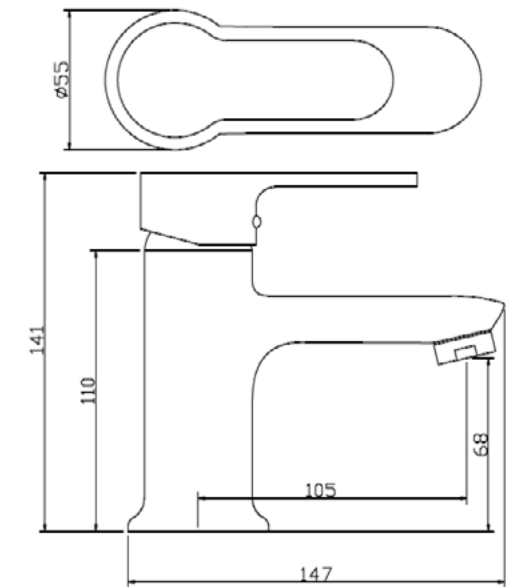

ECO003
Eco basin mixer with click clack waste
£78.67

Suitable for low & high pressure