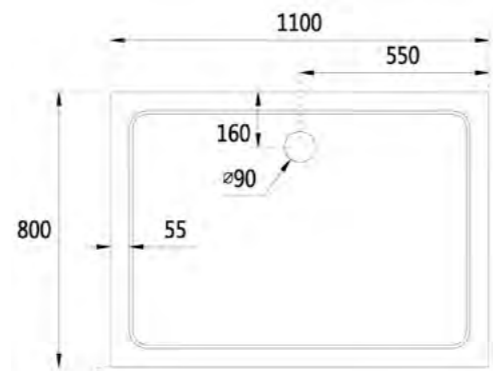

KST9080
Kleen rectangular shower tray 30mm
900 x 800 x 30mm
£177.60

KST1080
Kleen rectangular shower tray 30mm
1000 x 800 x 30mm
£187.20