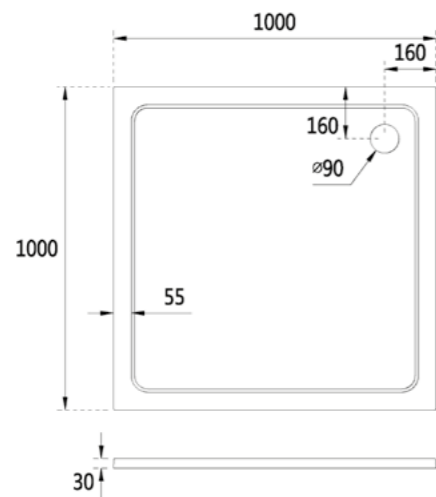

See Page 166 for Shower traps

Kleen Square Shower Trays

Shower Tray Accessories

KST8080
Kleen square shower tray 30mm
800 x 800 x 30mm
£148.80

KST9090
Kleen square shower tray 30mm
900 x 900 x 30mm
£172.80