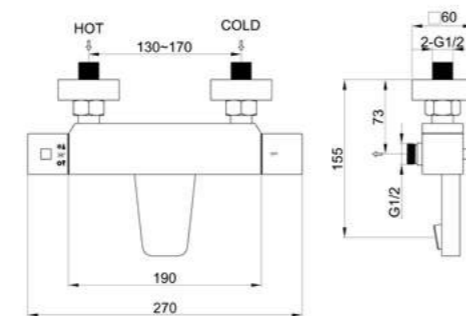

Thermal image without Cool Touch

Suitable for low & high pressure

Thermostatic Bath Showers

Manual Shower Valves

RTS500
Thermostatic Bath shower mixer - Round
£138.60

STS600
Thermostatic Bath shower mixer - Square
£288.00