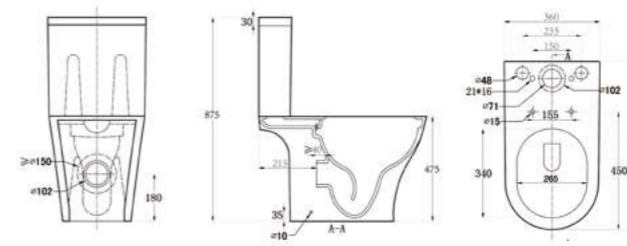

Comfort

COM333
Comfort rimless high rise c/c toilet with soft close slim seat cover (open back)
Size: 640 x 360 x 875mm
£474.00

RAISED HEIGHT TOILET

RIMLESS