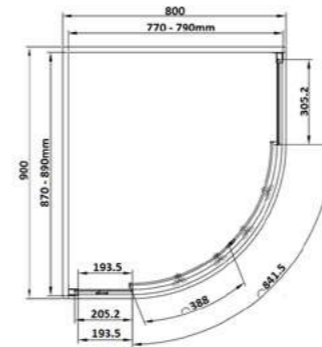

SEOQD90X76
900 x 760 x 1900mm
£353.28

SEOQD90X80
900 x 800 x 1900mm
£357.12

SEOQD10X80
1000 x 800 x 1900mm
£380.16

SEOQD12X80
1200 x 800 x 1900mm
£416.16

SEOQD12X90
1200 x 900 x 1900mm
£427.80

6mm Glass

Lifetime Guarantee