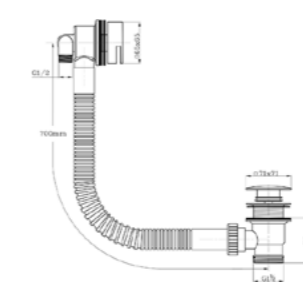

SBF243
Square bath filler with click
clack waste, brass (chrome)
£118.80