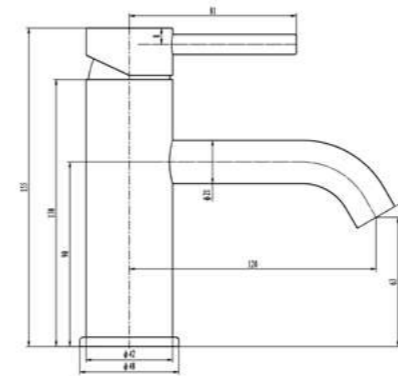

Torus

TOR691
Torus single lever basin mixer
Suitable for low & high pressure
£104.64