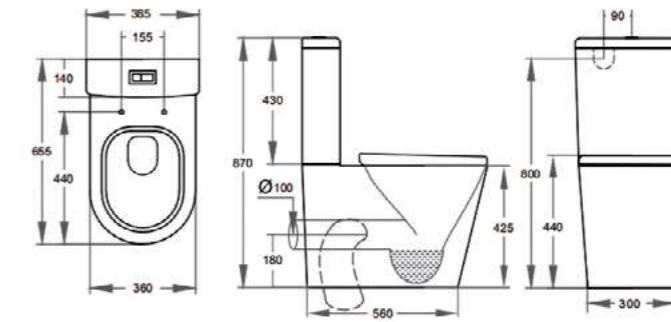

RIMLESS

NEO001
Neo short projection wall
hung pan & soft close seat
Size: 490 x 365 x 330mm
£374.40

COM203
Comfort basin with full
pedestal
Size: 550 x 420 x 850mm
£155.54

RIMLESS

Dexor

GEBERIT
Flush Fittings Installed

DEX006
Dexor high-rise C/C WC (fully back to wall) with Geberit flush fittings & soft close seat
Size: 660 x 375 x 900mm
(Pan height = 450mm)
£506.16

DEX002
Dexor high-rise back to wall Pan & soft close seat
Size: 555 x 360 x 450mm
(Pan height = 450mm)
£374.40

COM203
Comfort basin with full pedestal
Size: 550 x 420 x 850mm
£155.54

Decor

GEBERIT
Flush Fittings Installed

RIMLESS

DEC008
Decor C/C WC (fully back to wall) with Geberit flush fittings & soft close seat
Size: 655 x 385 x 870mm
£448.80