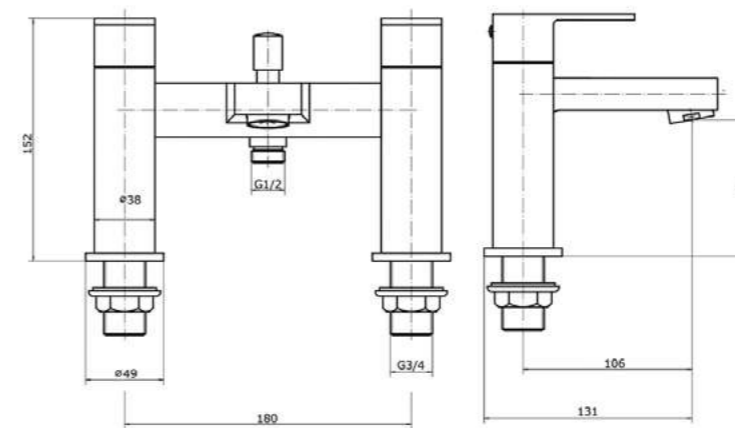

TRE315
Trend bath shower mixer with shower kit
£290.40

Suitable for low & high pressure