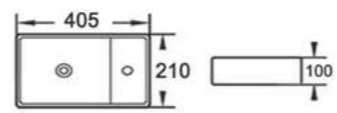

FBR400
Flora cloakroom basin
(Right hand)
Wall mounted or counter top
Basin Size: 405 x 210 x 100mm
£133.20

F6CH
Wall hung square vanity & ceramic basin
Colour - Chestnut
Basin Size: 405 X 205 X 100mm
Vanity Size: 400 x 200 x 400mm
£241.08