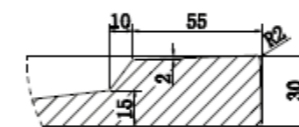

Waste on edge

Slim / Low Profile - 30mm Thickness / Strong Stone Resin Base Material / Gel Capped Smooth Easy Clean / Gloss White Non-Porous Surface
Anti-Bacterial Surface Treatment / Suitable For Standard 90mm Waste / Shower Waste To Be Purchased Separately

See Page 166 for Shower traps