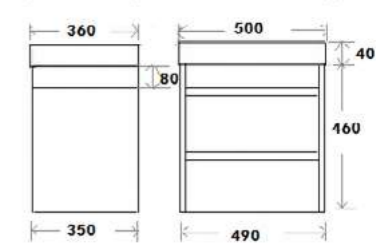

PUR-50W
Pure 2 drawer wall vanity unit & ceramic basin - 500mm
Colour: High Gloss White
Basin Size: 500 x 360 x 40mm
Vanity Size: 490 x 350 x 460mm
£456.00