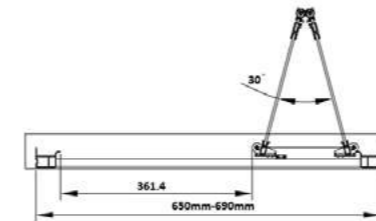

Bi-Fold Doors

Bi-Fold Door, Chrome Double Profile, 6MM Toughened Safety Glass, 1900mm Height, Easy Clean Nano Coating, Chrome Designer Handle, 20MM Adjustment Per Side. Reversible. UKCA & CE Approved.

SEBFD70
700 x 1900mm
£279.36