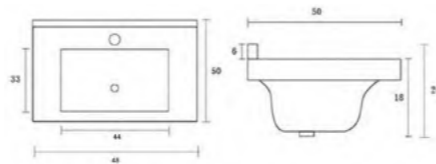

- Moisture Proof
- Soft close doors
- Black handles

DEL50GW
Delight wall mounted (2 doors)
vanity (Ash grey) & ceramic basin
Basin size: 480 x 500 x 245mm
Vanity size: 475 x 460 x 520mm
£432.00