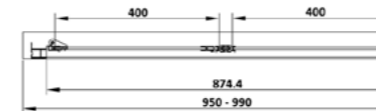

SEBFD100
1000 x 1900mm
£327.00