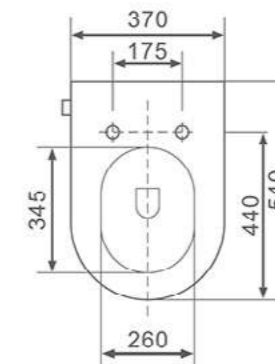

KLZ002
Klozet rimless back to wall pan with pre-installed bidet on/off valve & soft close seat
Size: 540x 370 x 400mm
£381.60

RIMLESS