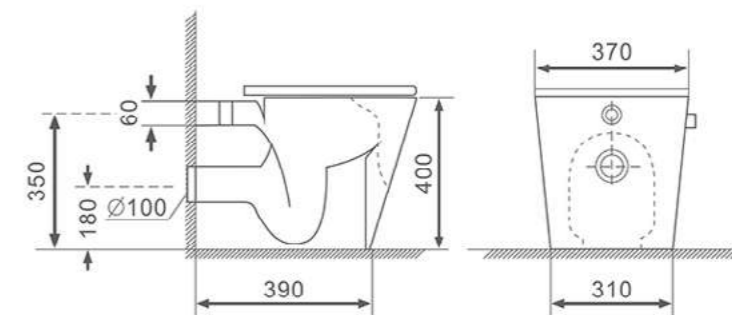

SMT-D02
Smart rimless back to wall
pan with bidet soft close seat
cover & remote
Size: 565 x 370 x 410mm
£1,584.00

RIMLESS

Smart Flush

Self Cleaning
Bidet Nozzle

Features

Warm Air
Drying

Night Light

Sensor
Heated seat

Remote

230V Electricity

BIDET

Klozet

KLZ005

Klozet short projection rimless C/C toilet with (fully back to wall) pre-installed bidet valve & soft close seat
Size: 620 x 370 x 795mm
£517.92

KLZ003

Klozet combo rimless C/C toilet (fully back to wall) with pre-installed bidet and basin & basin mixer with soft close seat
Size: 620 x 370 x 795mm
£589.44

Klozet

KLZ004
Klozet C/C Bidet WC (open back) with pre-installed on/off mixing valve & soft close seat
Size: 655 x 365 x 820mm
£408.00

RIMLESS

KLZ002
Klozet rimless back to wall pan with pre-installed bidet on/off valve & soft close seat
Size: 540x 370 x 400mm
£381.60

RIMLESS

BIDET **ON/OFF MIXING VALVE** **RIMLESS**

Klozet Square

RIMLESS

KLZ-S12
Klozet SQ BTW pan +
pre-installed bidet
mixing valve + seat
Size: 560 x 340 x 400mm
£432.00

RIMLESS

KLZ-S13
Klozet SQ C/C (closed back)
+ bidet mixing valve + seat
Size: 640 x 345 x 830mm
£576.00