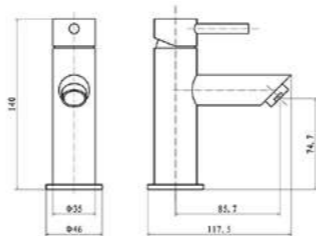

MBM602
City mini basin mixer
£73.00