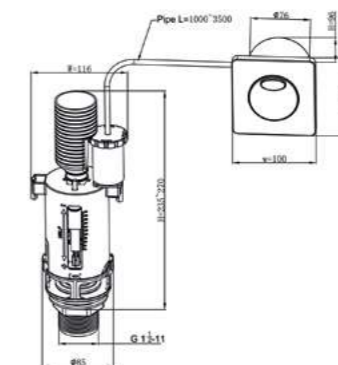

Waterfall Bath Spout

RBS-104
Wall Mounted Waterfall
Bath Spout - Round
£204.00

SBS-103
Wall Mounted Waterfall
Bath Spout - Square
£172.80

FLUSHMATE
In partnership with
Fluidmaster