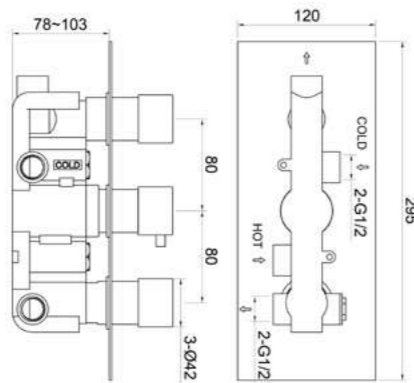

Thermostatic Valves

STV3-H
Square three handle
thermostatic shower valve
2 - outlet (HORIZONTAL)
£376.84