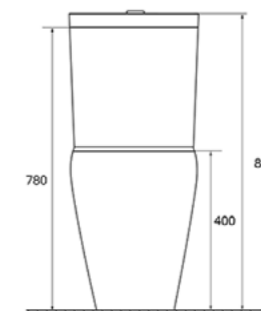

SMT-W01
Smart rimless wall hung pan
with soft close seat
Size: 535 x 365 x 370mm
£444.00

SMT-W01B
Smart rimless wall hung pan
with bidet soft close seat
cover & remote
Size: 535 x 365 x 370mm
£1,730.40

Remote

230V Electricity

BIDET

Klozet

KLZ005

Klozet short projection rimless C/C toilet with (fully back to wall) pre-installed bidet valve & soft close seat
Size: 620 x 370 x 795mm
£517.92

KLZ003

Klozet combo rimless C/C toilet (fully back to wall) with pre-installed bidet and basin & basin mixer with soft close seat
Size: 620 x 370 x 795mm
£589.44

Klozet

KLZ004
Klozet C/C Bidet WC (open back) with pre-installed on/off mixing valve & soft close seat
Size: 655 x 365 x 820mm
£408.00

RIMLESS

KLZ002
Klozet rimless back to wall pan with pre-installed bidet on/off valve & soft close seat
Size: 540x 370 x 400mm
£381.60

RIMLESS

BIDET **ON/OFF MIXING VALVE** **RIMLESS**

Klozet Square

RIMLESS

KLZ-S12
Klozet SQ BTW pan +
pre-installed bidet
mixing valve + seat
Size: 560 x 340 x 400mm
£432.00

RIMLESS

KLZ-S13
Klozet SQ C/C (closed back)
+ bidet mixing valve + seat
Size: 640 x 345 x 830mm
£576.00