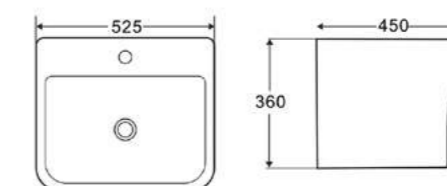

IMP601
Impression basin with full
pedestal - 550mm
Size: 450 x 550 x 850mm
£170.06

RIMLESS

Impression

IMP603
Impression bidet pan
Size: 550 x 360 x 410mm
£343.20

RIMLESS

IMP602
Impression rimless back to wall pan & soft close seat
Size: 550 x 365 x 405mm
£327.60

RIMLESS

IMP001
Impression rimless wall hung wc pan & soft close seat
Size: 545 x 365 x 375mm
£369.60

IMP606
Impression wall hung basin
Size: 450 x 525 x 360mm
£261.12

RIMLESS

Neo

GEBERIT
Flush Fittings Installed