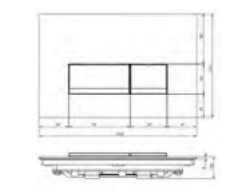

FP43-S120
Euro Key Dual Flush Plate - Gloss Chrome
£64.80

FP47-B120
Euro Circle Dual Flush Plate - Matt Black
£68.88

FP54-G003
Euro Vivente Dual Flush Plate - Glass White
£124.80

Shower Baskets

RSB1
Rectangular basket chrome
Single
Size: 215 x 108 x 80mm
£43.20