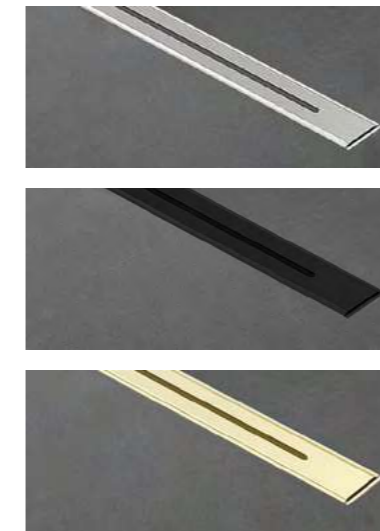

LEVEL60-B
Level Slim Shower Drain & Grate - 600mm - Matt Black
£302.40

LEVEL60-G
Level Slim Shower Drain & Grate - 600mm - Brushed Gold
£309.60

DASH

CUBE