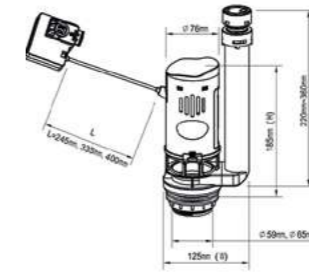

Waterfall Bath Spout

RBS-104
Wall Mounted Waterfall
Bath Spout - Round
£204.00

SBS-103
Wall Mounted Waterfall
Bath Spout - Square
£172.80

FLUSHMATE
In partnership with
Fluidmaster