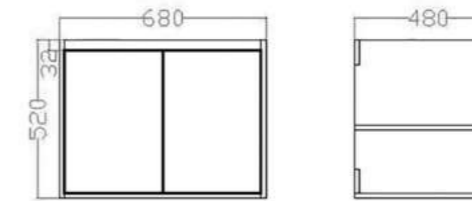

- Moisture Proof
- Soft close doors
- Black handles

DEL70GW
Delight wall mounted (2 doors) vanity (Ash grey) & ceramic basin
Basin size: 700 x 500 x 245mm
Vanity size: 680 x 480 x 520mm
£568.80