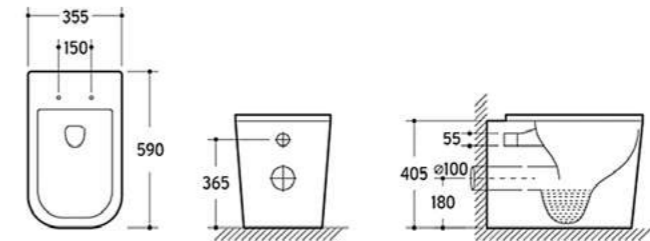

RIMLESS

DEC001
Decor wall hung wc pan with soft close seat and fixing kit
Size: 520 x 360 x 325mm
£379.20

RIMLESS

DEC002
Decor back to wall WC pan with soft close seat
Size: 575 x 360 x 415mm
£355.20

COM203
Comfort basin with full pedestal
Size: 550 x 420 x 850mm
£155.54

RIMLESS

Edge

GEBERIT
Flush Fittings Installed

EDG003
Edge C/C WC (fully back to wall) with Geberit flush fittings & soft close seat
Size: 670 x 380 x 845mm
£455.40

RIMLESS

EDG001
Edge wall hung wc pan with soft close seat and fixing kit
Size: 540 x 350 x 325mm
£381.60

EDG002
Edge back to wall wc pan with soft close seat
Size: 590 x 355 x 405mm
£360.00

IMP601
Impression basin with full pedestal
Size: 550 x 450 x 850mm
£170.06

Cosmo

COS001
Cosmo wall hung wc pan with soft close seat and fixing kit
Size: 545 x 360 x 330mm
£384.00