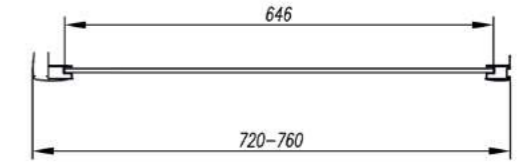

SESP76
760 x 1900mm
£184.44