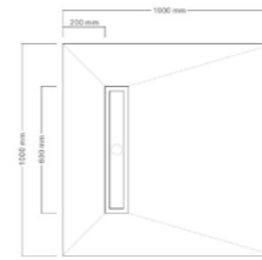

CUBE - Brushed gold

LINE - Brushed gold

- High Flow Shower Drain included
- Boards - 2% Fall Towards The Drain
- Latest Black Waterproof Cement Coating For Instant Installation
- High Quality Pre-Formed Wetroom Shower Board - cuttable to size
- Strong Heavy Density 25mm Thickness Boards
- Heat resistant 75° C
- Product Colour May Slightly Vary Due to Photographic Lighting Sources or Your Monitor Settings