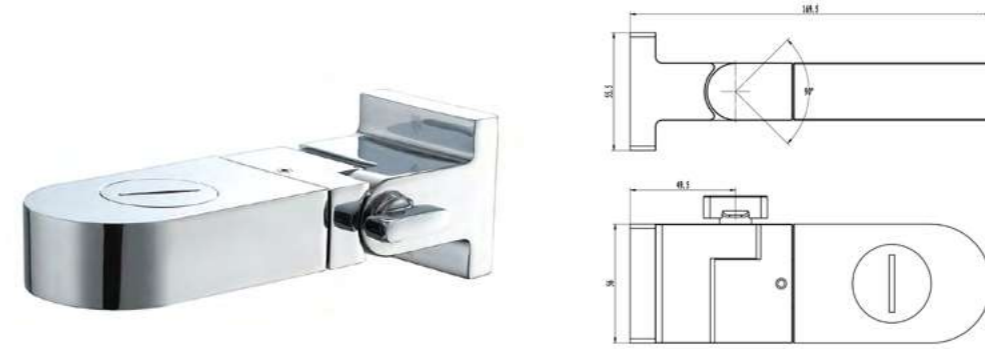

Suitable for high pressure

ECO001
Eco bath shower mixer with shower kit
£157.92

Shower Heads

TOR502
Torus multi angle round shower head
£118.80

LIN501
Linea multi angle square shower head
£118.80

ERH200
Eco round shower head (ABS) - 200mm
£31.68