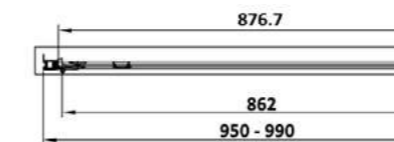

SEHD76
760 x 1900mm
£356.40

SEHD80
800 x 1900mm
£363.60

SEHD90
900 x 1900mm
£378.00

SEHD100
1000 x 1900mm
£392.40

SIDE PANELS		
Side Panel, Chrome Double Profile 6MM Toughened Safety Glass 1900mm, Easy Clean Nano Coating 20MM Adjustment Per Side UKCA & CE Approved Reversible.		
SESP70	6mm 700x1900 Side Panel, 20MM Adjustment Per Side.	£180.96
SESP76	6mm 760x1900 Side Panel, 20MM Adjustment Per Side.	£184.44
SESP80	6mm 800x1900 Side Panel, 20MM Adjustment Per Side.	£187.92
SESP90	6mm 900x1900 Side Panel, 20MM Adjustment Per Side.	£198.36
SESP100	6mm 1000x1900 Side Panel, 20MM Adjustment Per Side.	£205.32