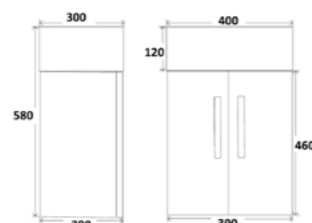

ELE500W
Elite wall mounted (2 Door)
unit & ceramic basin - 500mm
Colour: High Gloss White
Basin size: 510 x 410 x 40mm
Vanity size: 500 X 395 X 460mm
£324.00