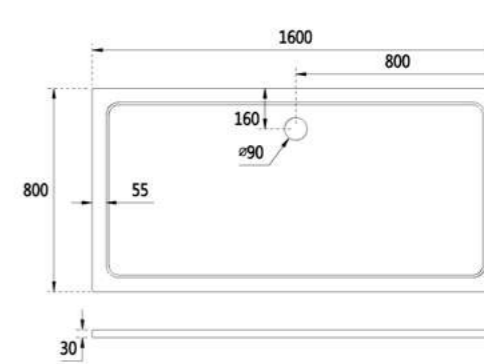

KST1490
Kleen rectangular shower tray 30mm
1400 x 900 x 30mm
£324.00

KST1680
Kleen rectangular shower tray 30mm
1600 x 800 x 30mm
£388.80