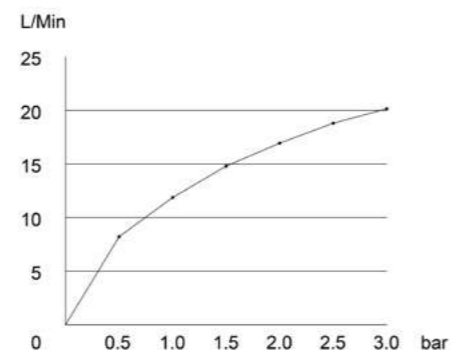

STV2-H
Square twin handle
thermostatic shower valve
2 - outlet (HORIZONTAL)
£351.00

STV2
Square twin handle
thermostatic shower valve
2 - outlet (VERTICAL)
£311.00

1 outlet

2 outlet

Minimum in - wall cavity: 75mm
Collar adjustment: 7mm
Body material: Brass