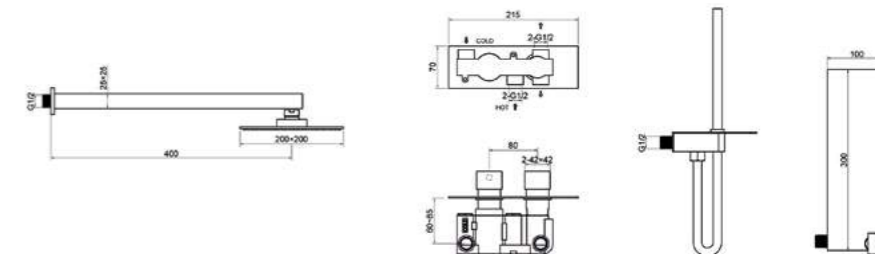

Suitable for low & high pressure