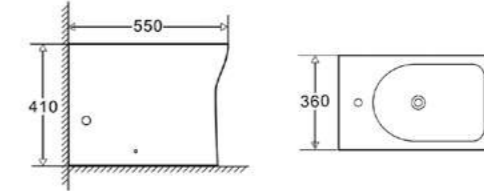

RIMLESS

Wave

WAV503
Wave bidet pan
Size: 550 x 360 x 410mm
£306.62

WAV501
Wave wall hung basin
Size: 568 x 490 x 380mm
£236.28

RIMLESS

WAV502
Wave rimless btw pan & seat
Size: 545 x 370 x 405mm
£303.84

RIMLESS

WAV001
Wave rimless wall hung pan
with soft close seat
Size: 545 x 370 x 375mm
£358.80

WAV500
Wave basin with full pedestal
Size: 465 x 550 x 850mm
£171.98

Deep Ceramic Basin

RIMLESS

Impression

GEBERIT
Flush Fittings Installed

RIMLESS

IMP600
Impression rimless C/C open back
WC with Geberit flush fittings & seat
Size: 650 x 390 x 825mm
£479.52

GEBERIT
Flush Fittings Installed

RIMLESS

IMP605
Impression C/C wc (fully back to wall)
with geberit fitting & seat
Size: 650 x 390 x 825mm
£461.76

IMP601
Impression basin with full
pedestal - 550mm
Size: 450 x 550 x 850mm
£170.06

RIMLESS

Impression

IMP603
Impression bidet pan
Size: 550 x 360 x 410mm
£343.20

RIMLESS

IMP602
Impression rimless back to wall pan & soft close seat
Size: 550 x 365 x 405mm
£327.60