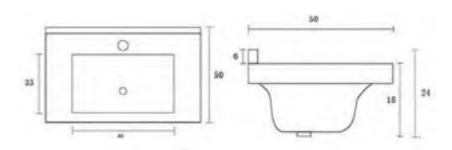

Moisture Proof

Soft close doors

Chrome handles

DEL60WW
Delight wall mounted (2 doors) vanity (Gloss white) & ceramic basin
Basin size: 600 x 500 x 245mm
Vanity size: 580 x 480 x 520mm
£479.05

Deep Ceramic Basin