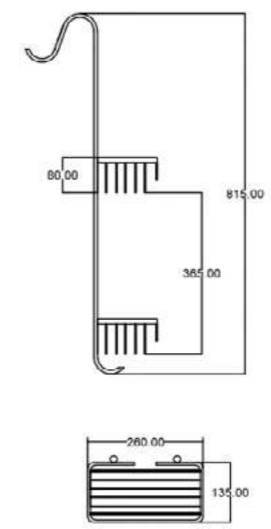

HSB2
Hanging shower basket
2 Tiers
Size: 815 x 135 x 260mm
£129.12