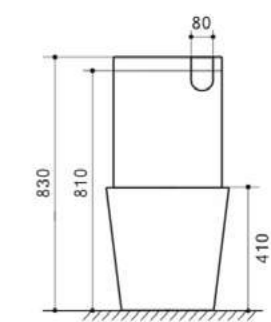

Klozet

KLZ004
Klozet C/C Bidet WC (open back) with pre-installed on/off mixing valve & soft close seat
Size: 655 x 365 x 820mm
£408.00

RIMLESS

KLZ002
Klozet rimless back to wall pan with pre-installed bidet on/off valve & soft close seat
Size: 540x 370 x 400mm
£381.60

RIMLESS

BIDET **ON/OFF MIXING VALVE** **RIMLESS**

Klozet Square

RIMLESS

KLZ-S12
Klozet SQ BTW pan +
pre-installed bidet
mixing valve + seat
Size: 560 x 340 x 400mm
£432.00

RIMLESS

KLZ-S13
Klozet SQ C/C (closed back)
+ bidet mixing valve + seat
Size: 640 x 345 x 830mm
£576.00

RIMLESS

KLZ-S14
Klozet SQ C/C (open back)
+ bidet mixing valve + seat
Size: 650 x 345 x 790mm
£528.00

BIDET

ON/OFF
MIXING VALVE

RIMLESS

Comfort

COM001-B
 Comfort rimless short projection wall hung pan with bidet mixing valve, soft close seat & fixing kit
 Size: 485 x 365 x 325mm
£477.24