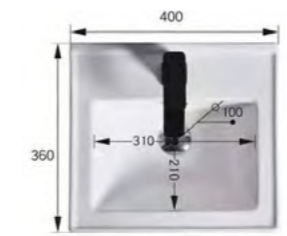

Vera

VER-40F
Vera 2 door floor standing
vanity unit & ceramic basin - 400mm
Colour: High Gloss White
Basin Size: 400 x 360 x 40mm
Vanity Size: 390 x 360 x 810mm
£400.68

**Deep
Ceramic
Basin**