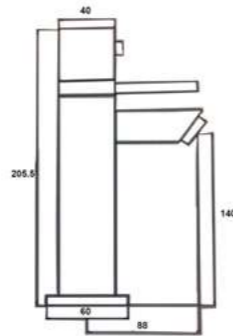

TBR608
Tall Basin Mixer With Click Clack
Waste - Round
£141.60

Suitable for Low & High Pressure