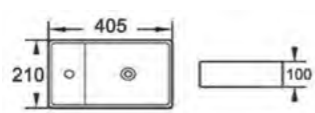

FBR400
Flora cloakroom basin
(Right hand)
Wall mounted or counter top
Basin Size: 405 x 210 x 100mm
£133.20

F6CH
Wall hung square vanity & ceramic basin
Colour - Chestnut
Basin Size: 405 X 205 X 100mm
Vanity Size: 400 x 200 x 400mm
£241.08