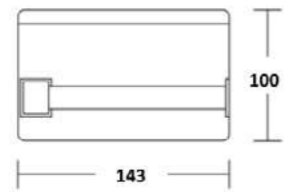

Toilet Paper Holders

TTS-1197
Toilet tissue holder with shelf
Chrome
£37.45