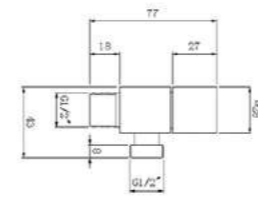

AVS
Angle valve square
£12.96