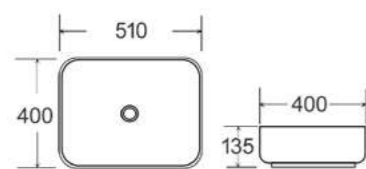

RIMLESS

RIMLESS

Onyx

ONX-R001
Onyx d-shape, rimless wall hung pan & seat cover
Matt Black
Size: 485 x 360 x 330mm
£384.00

RIMLESS

WG-R001
Onyx d-shape, rimless wall hung pan & seat
White and Gold
Size: 480 x 360 x 360mm
£552.00

HANDCRAFT

RIMLESS

ONX-S001
Onyx square rimless wall hung pan & seat cover
Matt Black
Size: 520 x 365 x 370mm
£444.00

RIMLESS

ART1073-GS
Art counter top/no tap hole basin
White and Gold
Size: 510 x 400 x 135mm
£288.00

HANDCRAFT

HANDCRAFTED

RIMLESS

ART1073 - BG
Art counter top/no tap hole basin - Black Gold
Size: 510 x 400 x 135mm
£280.80

ART1073 - WG
Art counter top/no tap hole basin - Black Gold
Size: 510 x 400 x 135mm
£274.56