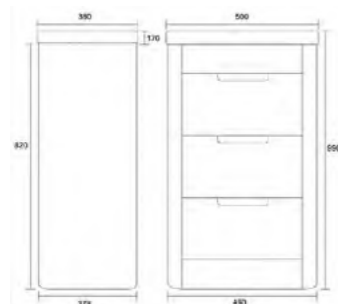

PLUS-50GF

Plus floor standing 3
drawer vanity & ceramic basin
Colour: High Gloss Grey
Basin size: 500 x 380 x 50mm
Vanity size: 490 x 378 x 820mm
£541.20