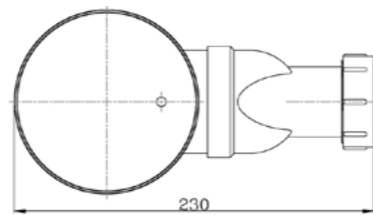

SWT001-BG
Shower waste trap - 90mm
Brushed gold
£38.40