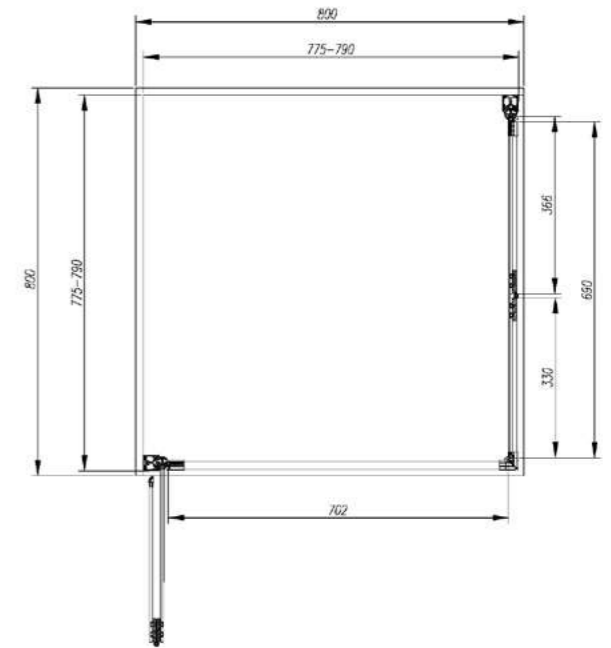

6mm Glass

Lifetime Guarantee

Clean & Clear

20mm Adjustment

Reversible Panel

1900mm Height

FBFH80
Kleen Frameless Bi-Fold Hinged Door
800 x 1900 x 6mm
£684.00

Suitable for confined spaces