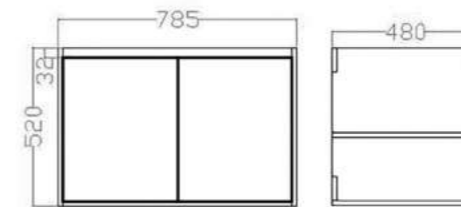

DEL70GW
Delight wall mounted (2 doors) vanity (Ash grey) & ceramic basin
Basin size: 700 x 500 x 245mm
Vanity size: 680 x 480 x 520mm
£568.80

- Moisture Proof
- Soft close doors
- Chrome handles

DEL70WW
Delight wall mounted (2 doors) vanity (Gloss white) & ceramic basin
Basin size: 700 x 500 x 245mm
Vanity size: 680 x 480 x 520mm
£544.80

Delight

DEL80GF
Delight floor standing (2 doors)
vanity (Ash grey) & ceramic basin
Basin size: 800 x 500 x 245mm
Vanity size: 785 x 480 x 810mm
£858.84

Deep Ceramic Basin

DEL80WF
Delight floor standing (2 doors)
vanity (Gloss white) & ceramic basin
Basin size: 800 x 500 x 245mm
Vanity size: 785 x 480 x 810mm
£816.00

Deep Ceramic Basin

DEL80GW
Delight wall mounted (2 doors)
vanity (Ash grey) & ceramic basin
Basin size: 800 x 500 x 245mm
Vanity size: 785 x 480 x 520mm
£838.80

Deep Ceramic Basin

DEL80WW
Delight wall mounted (2 doors)
vanity (Gloss white) & ceramic basin
Basin size: 800 x 500 x 245mm
Vanity size: 785 x 480 x 520mm
£788.64