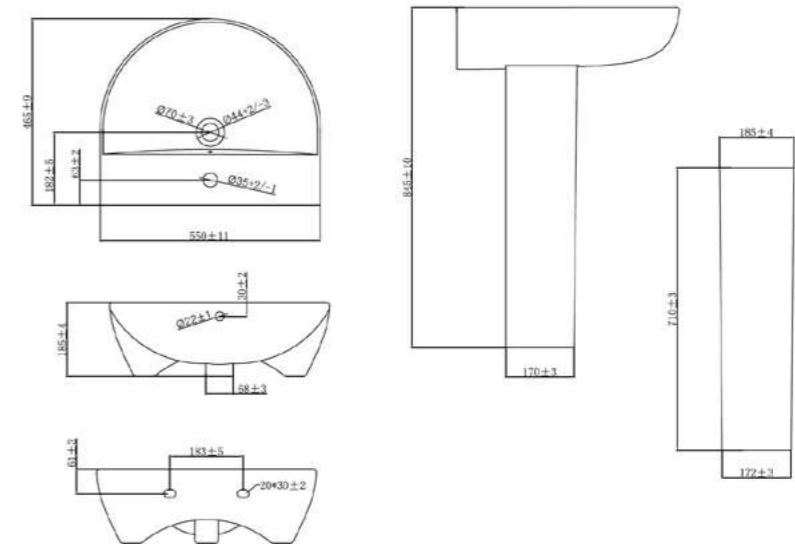

RIMLESS

WAV595
Wave rimless C/C toilet (open back) with Geberit flush fittings & seat
Size: 650 x 390 x 830mm
£438.72

CE **GEHERIT**
Flush Fittings Installed

RIMLESS

WAV600
Wave rimless C/C WC (fully back to wall) with Geberit flush fittings & seat
Size: 650 x 390 x 830mm
£445.44

RIMLESS

Wave

WAV503
Wave bidet pan
Size: 550 x 360 x 410mm
£306.62

WAV501
Wave wall hung basin
Size: 568 x 490 x 380mm
£236.28

RIMLESS

WAV502
Wave rimless btw pan & seat
Size: 545 x 370 x 405mm
£303.84

RIMLESS

WAV001
Wave rimless wall hung pan
with soft close seat
Size: 545 x 370 x 375mm
£358.80

WAV500
Wave basin with full pedestal
Size: 465 x 550 x 850mm
£171.98

Deep Ceramic Basin

RIMLESS

Impression

GEBERIT
Flush Fittings Installed