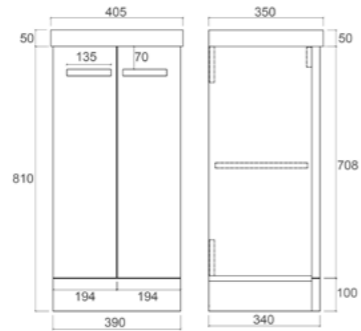

Charm

CHA400F
Charm Floor Standing (2 Door)
Unit & Ceramic Basin
Colour - High Gloss White
Basin Size: 405 x 350 x 50mm
Vanity Size: 390 x 340 x 808mm
£410.88

CHA400W
Charm Wall Mounted (2 Door)
Unit & Ceramic Basin
Colour - High Gloss White
Basin Size: 405 x 350 x 50mm
Vanity Size: 390 x 340 x 440mm
£393.36

Moisture Proof

Chrome Handle

Soft close doors

Short Projection