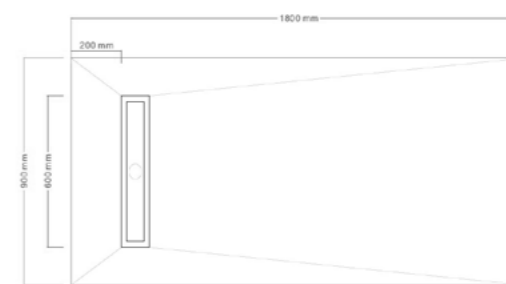

KSB18X9
Kleen Wetroom Pre-Formed Shower Board
1800 x 900mm With 600mm Linear High Flow
Shower Drain (KSD60) & Metal Grate
[Select grate from page 170](#)
£709.80