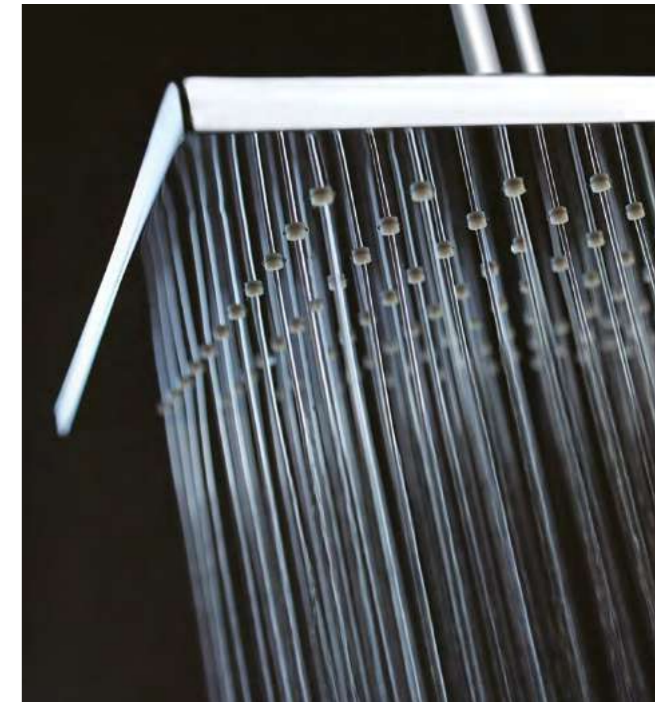

RSH250
Square overhead shower
250MM
(Anti-scaling)
£105.60

SSH300-B
Slimline, Square overhead shower
300MM
(Anti-scaling) - Matt Black
£170.40

RRH300
Round overhead shower
300MM
(Anti-scaling)
£146.28

SRH400-B
Slimline, Round overhead shower
400MM
(Anti-scaling) - Matt Black
£297.60

RSH300
Square overhead shower
300MM
(Anti-scaling)
£181.10

SSH400-B
Slimline, Square overhead shower
400MM
(Anti-scaling) - Matt Black
£307.20

RRH400
Round overhead shower
400MM
(Anti-scaling)
£283.92

RSH400
Square overhead shower
400MM
(Anti-scaling)
£328.20

SSH200
Slimline, Square overhead shower
200MM
(Anti-scaling)
£87.36

SRH200
Slimline, Round overhead shower
200MM
(Anti-scaling)
£75.48

SSH300
Slimline, Square overhead shower
300MM
(Anti-scaling)
£188.28