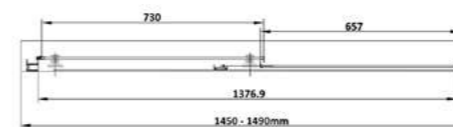

SESD100
1000 x 1900mm
£265.32

SESD120
1200 x 1900mm
£297.00

SESD150
1500 x 1900mm
£319.92

SESD170
1700 x 1900mm
£345.60

SESD110
1100 x 1900mm
£281.16

SESD140
1400 x 1900mm
£314.21

SESD160
1600 x 1900mm
£324.00