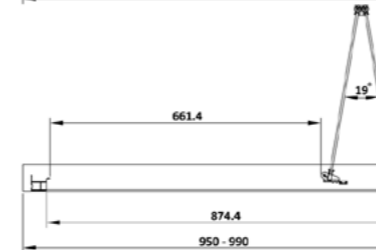

SEBFD100
1000 x 1900mm
£327.00