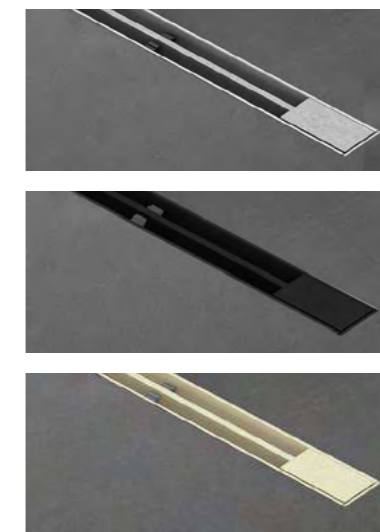

LEVEL60-G
Level Slim Shower Drain & Grate - 600mm - Brushed Gold
£309.60

DASH

CUBE

LINE

DASH60
Dash Slim Shower Drain & Grate - 600mm - Brushed Steel
£268.80

DASH60-B
Dash Slim Shower Drain & Grate - 600mm - Matt Black
£302.40