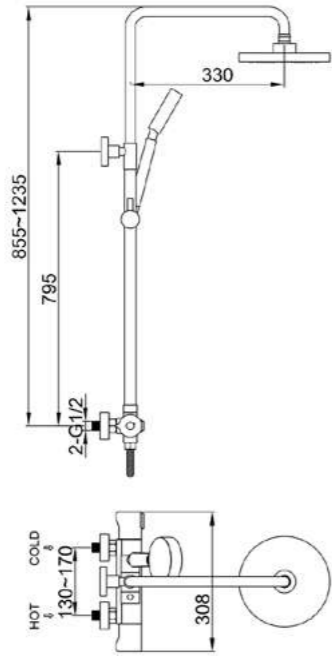

Swivel Spout

Suitable for low & high pressure

COOL TOUCH VALVE

Thermal image without Cool Touch Thermal image with Cool Touch

MULTI-FUNCTION HANDSET

Swivel Spout

Thermostatic Showers

COOL TOUCH VALVE