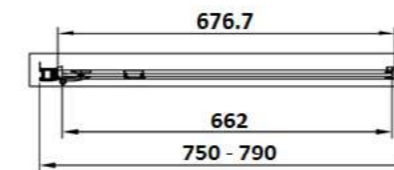

Kleen Shower Enclosures

6mm Glass

Lifetime Gaurantee

Clean & Clear

20mm Adjustment

Reversible Panel

1900mm Height

Hinged Doors

Chrome Double Profile 6MM Toughened Safety Glass, 1900mm Height, Easy Clean Nano Coating Chrome Hinge, Chrome Designer Handle, 20MM Adjustment Per Side. Reversible. UKCA & CE Approved.

SEHD76
760 x 1900mm
£356.40

SEHD90
900 x 1900mm
£378.00

SIDE PANELS		
Side Panel, Chrome Double Profile 6MM Toughened Safety Glass 1900mm, Easy Clean Nano Coating 20MM Adjustment Per Side UKCA & CE Approved Reversible.		
SESP70	6mm 700x1900 Side Panel, 20MM Adjustment Per Side.	£180.96
SESP76	6mm 760x1900 Side Panel, 20MM Adjustment Per Side.	£184.44
SESP80	6mm 800x1900 Side Panel, 20MM Adjustment Per Side.	£187.92
SESP90	6mm 900x1900 Side Panel, 20MM Adjustment Per Side.	£198.36
SESP100	6mm 1000x1900 Side Panel, 20MM Adjustment Per Side.	£205.32

For Drawing and description See Page 157