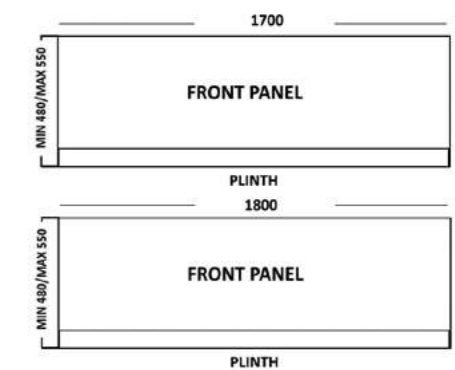

Bath Screens

Bath Panels

- 6mm toughened safety glass
- BS 6206 CLASS A / BS EN 12600 1T EN 12150-1
- Easy clean glass treatment (both sides) - Nano coating
- Reversible installation
- Chrome profiles
- Swivel

BSR800
Curved bath screen
Size: 1400 x 800mm
£108.00

BSS800
Straight bath screen
Size: 1400 x 800mm
£108.00