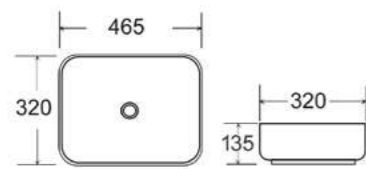

ART1328 - BG
Art counter top/no tap hole basin - Black Gold
Size: 465 x 320 x 135mm
£252.00