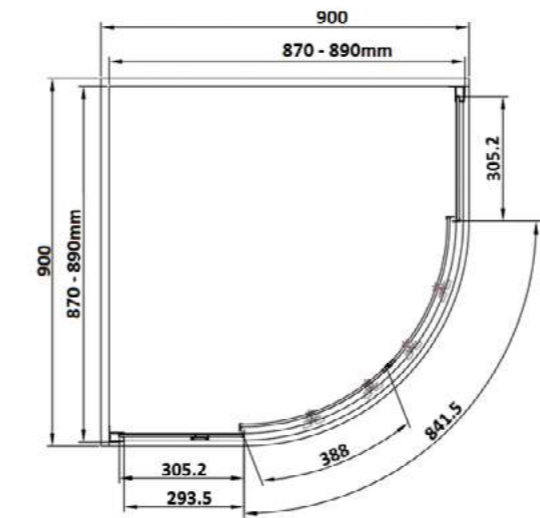

SEQD90
900 x 900 x 1900mm
£357.12