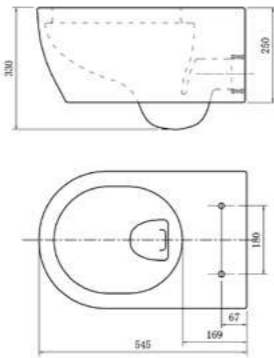

RIMLESS

DEC001
Decor wall hung wc pan with soft close seat and fixing kit
Size: 520 x 360 x 325mm
£379.20

RIMLESS

DEC002
Decor back to wall WC pan with soft close seat
Size: 575 x 360 x 415mm
£355.20

COM203
Comfort basin with full pedestal
Size: 550 x 420 x 850mm
£155.54

RIMLESS

Edge

GEBERIT
Flush Fittings Installed

EDG003
Edge C/C WC (fully back to wall) with Geberit flush fittings & soft close seat
Size: 670 x 380 x 845mm
£455.40

RIMLESS

EDG001
Edge wall hung wc pan with soft close seat and fixing kit
Size: 540 x 350 x 325mm
£381.60

EDG002
Edge back to wall wc pan with soft close seat
Size: 590 x 355 x 405mm
£360.00

IMP601
Impression basin with full pedestal
Size: 550 x 450 x 850mm
£170.06

Cosmo

COS001
Cosmo wall hung wc pan with soft close seat and fixing kit
Size: 545 x 360 x 330mm
£384.00