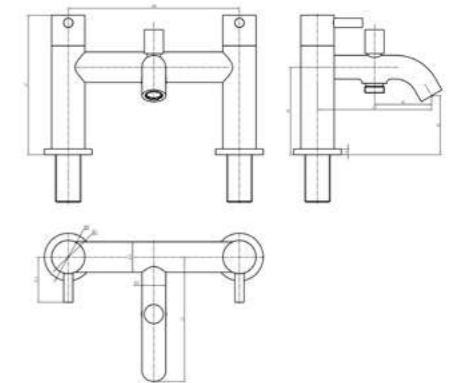

TOR695
Torus bath shower mixer with shower kit
Suitable for low & high pressure
£209.88

Suitable for low & high pressure