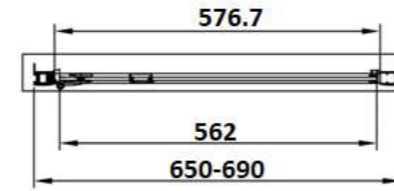

Hinged Doors

Chrome Double Profile 6MM Toughened Safety Glass, 1900mm Height, Easy Clean Nano Coating Chrome Hinge, Chrome Designer Handle, 20MM Adjustment Per Side. Reversible. UKCA & CE Approved.