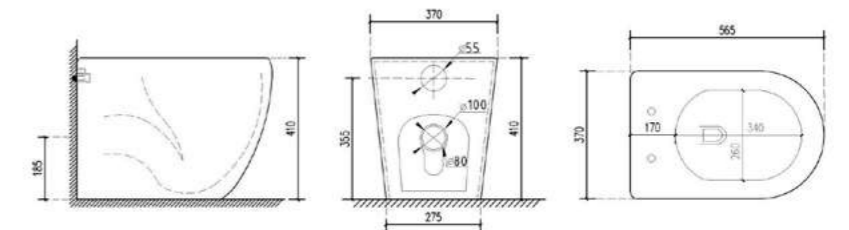

SMT-W01
Smart rimless wall hung pan
with soft close seat
Size: 535 x 365 x 370mm
£444.00

SMT-W01B
Smart rimless wall hung pan
with bidet soft close seat
cover & remote
Size: 535 x 365 x 370mm
£1,730.40