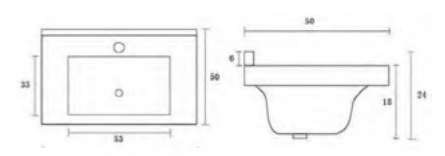

- Moisture Proof
- Soft close doors
- Chrome handles

DEL70WW
Delight wall mounted (2 doors) vanity (Gloss white) & ceramic basin
Basin size: 700 x 500 x 245mm
Vanity size: 680 x 480 x 520mm
£544.80