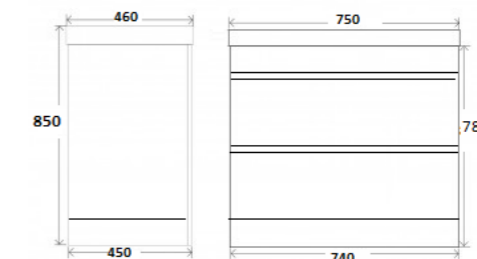

AGG-75F
Ambiance Floor Standing 2 Drawer Unit & Ceramic Basin-750mm
Colour: High Gloss Grey
Basin Size: 750 x 460 x 190mm
Vanity Size: 740 x 450 x 780mm
£675.12

Soft Close Drawer

Deep Ceramic Basin

Handle Less

WATERPROOF