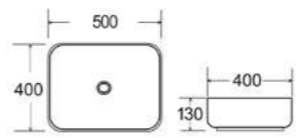

ART1352
Art Counter Top / Single Tap Hole Basin
Size: 500 x 400 x 130mm
£176.16