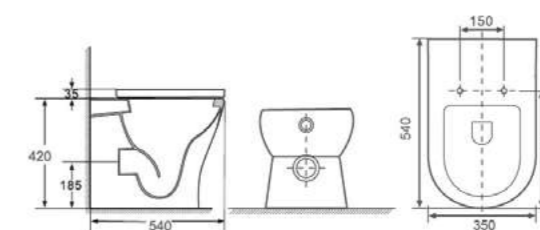

COM002
Comfort rimless, short projection back to wall pan with soft close seat
Size: 540 x 350 x 420mm
£314.18

RIMLESS