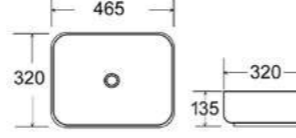

ART1328
Art Counter Top / No Tap Hole Basin
Size: 465 x 320 x 135mm
£160.80