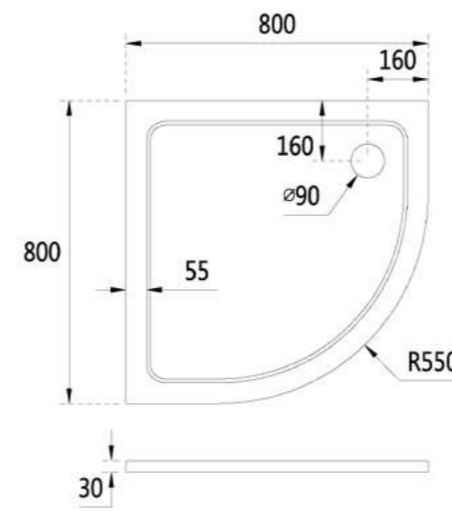

Kleen Quadrant Shower Trays

KST80QD
Kleen Quadrant shower tray 30mm
800 x 800 x 30mm
£165.60

KST90QD
Kleen Quadrant shower tray 30mm
900 x 900 x 30mm
£168.00

Right Corner Waste

Kleen Offset Quadrant Shower Trays