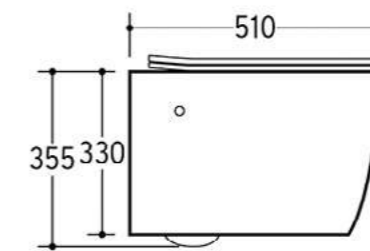

RIMLESS

COM002
 Comfort rimless, short projection back to wall pan with soft close seat
 Size: 540 x 350 x 420mm
£314.18

RIMLESS

Style

STY001-B
Style rimless wall hung wc
with hot/cold bidet mixing
valve pan with soft close seat
Size: 510 x 365 x 355mm
£479.64

STY001
Style rimless wall hung wc
pan with soft close seat
Size: 510 x 365 x 355mm
£384.00

TEMPERATURE
CONTROL MIXING
ON/OFF VALVE

ON/OFF
MIXING VALVE

RIMLESS

RIMLESS

Style

STY120
Style rimless, short projection
C/C WC (fully back to wall)
with soft close seat
Size: 615 x 370 x 790mm
£415.20