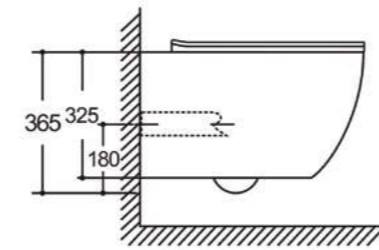

TEMPERATURE CONTROL MIXING ON/OFF VALVE

ON/OFF MIXING VALVE

RIMLESS

RIMLESS