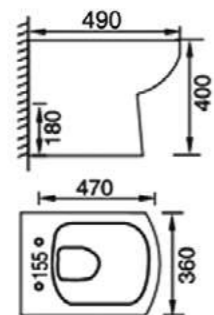

RIMLESS

Edge

GEBERIT
Flush Fittings Installed

EDG003
Edge C/C WC (fully back to wall) with Geberit flush fittings & soft close seat
Size: 670 x 380 x 845mm
£455.40

RIMLESS

EDG001
Edge wall hung wc pan with soft close seat and fixing kit
Size: 540 x 350 x 325mm
£381.60

Profile

PR0922
Profile short projection C/C WC (open back) with Geberit flush fittings and soft close seat cover
Size: 600 x 395 x 760mm
£288.00

PR0911
Raised height toilet
Profile short projection, high-rise C/C WC (open back) with Geberit flush fittings & soft close seat cover
Size: 600 x 395 x 840mm (Pan height = 470mm)
£460.80