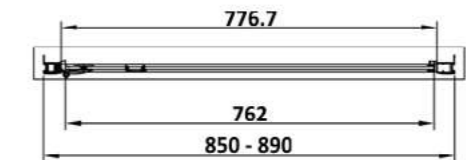

SEHD76
760 x 1900mm
£356.40

SEHD80
800 x 1900mm
£363.60

SEHD90
900 x 1900mm
£378.00

SEHD100
1000 x 1900mm
£392.40

SIDE PANELS		
Side Panel, Chrome Double Profile 6MM Toughened Safety Glass 1900mm, Easy Clean Nano Coating 20MM Adjustment Per Side UKCA & CE Approved Reversible.		
SESP70	6mm 700x1900 Side Panel, 20MM Adjustment Per Side.	£180.96
SESP76	6mm 760x1900 Side Panel, 20MM Adjustment Per Side.	£184.44
SESP80	6mm 800x1900 Side Panel, 20MM Adjustment Per Side.	£187.92
SESP90	6mm 900x1900 Side Panel, 20MM Adjustment Per Side.	£198.36
SESP100	6mm 1000x1900 Side Panel, 20MM Adjustment Per Side.	£205.32