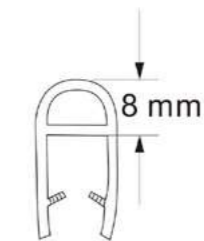

SS8-A
Glass Bath Screen
Universal Seal - 4 To 6mm X 1 Mtr
£144.00
PACK OF 10

SS8-B
Glass Bath Screen
Universal Seal - 8 To 10mm X 1 Mtr
£144.00
PACK OF 10