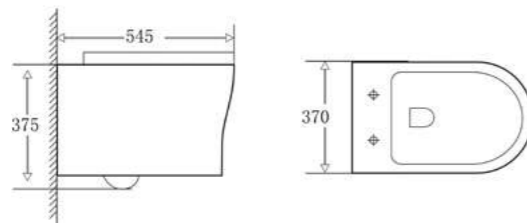

Wave

RIMLESS

WAV502
Wave rimless btw pan & seat
Size: 545 x 370 x 405mm
£303.84

RIMLESS

WAV001
Wave rimless wall hung pan
with soft close seat
Size: 545 x 370 x 375mm
£358.80

Deep Ceramic Basin

RIMLESS