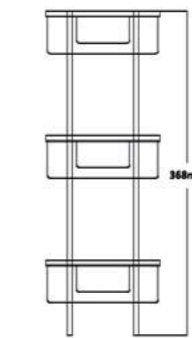

CSB1
Corner basket chrome
Single
Size: 260 x 190 x 80mm
£41.04