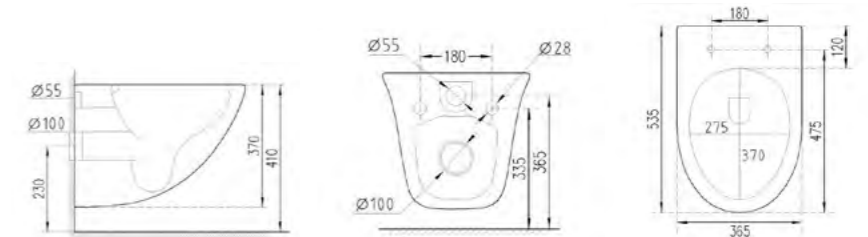

SMT-W01
Smart rimless wall hung pan
with soft close seat
Size: 535 x 365 x 370mm
£444.00

SMT-W01B
Smart rimless wall hung pan
with bidet soft close seat
cover & remote
Size: 535 x 365 x 370mm
£1,730.40