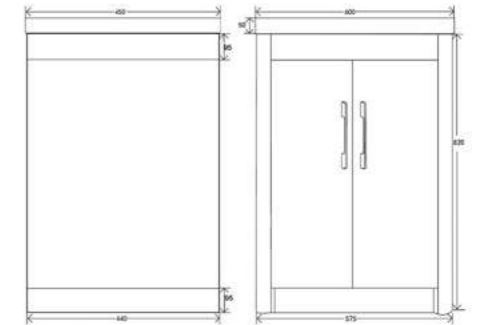

OLG500W
Olga wall mounted (2 Door) unit & ceramic basin - 500mm
Colour: High Gloss White
Basin Size: 500 x 380 x 50mm
Vanity Size: 490 X 378 X 460mm
£457.68