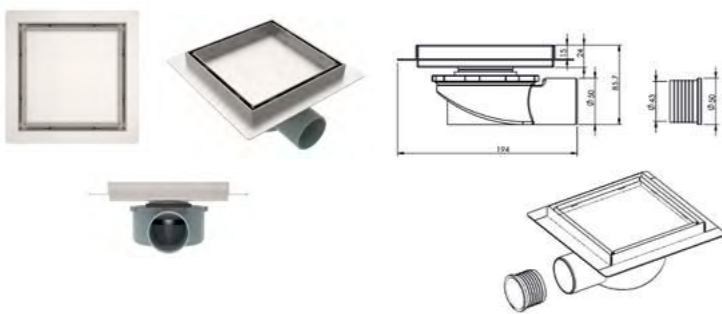

LDS150
Luxury Shower Drain & Tileable, Reversible Flat S/S Top Grate - Square 150 x 150mm
£115.20

LDR150
Luxury Shower Drain & Tileable, Reversible Flat S/S Top Grate - Round 150 x 150mm
£115.20

KSB18X12
Kleen Wet Room Pre-Formed Shower Board 1800 x 1200 (Cut to required size) With Choice of 150 x 150mm (Round or Square) High Flow Metal Shower Drain & Grate
£756.00