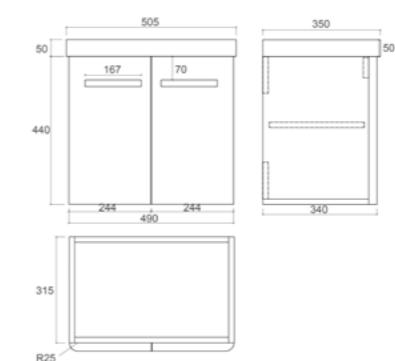

Moisture Proof

Chrome Handle

Soft close doors

Short Projection

CHA500F
Charm Floor Standing (2 Door)
Unit & Ceramic Basin
Colour - High Gloss White
Basin Size: 505 x 350 x 50mm
Vanity Size: 490 x 350 x 804mm
£546.36