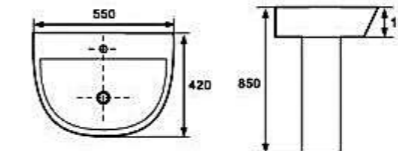

RIMLESS

BIDET **ON/OFF MIXING VALVE** **RIMLESS**

Klozet Square

RIMLESS

KLZ-S12
Klozet SQ BTW pan +
pre-installed bidet
mixing valve + seat
Size: 560 x 340 x 400mm
£432.00

RIMLESS

KLZ-S13
Klozet SQ C/C (closed back)
+ bidet mixing valve + seat
Size: 640 x 345 x 830mm
£576.00

RIMLESS

KLZ-S14
Klozet SQ C/C (open back)
+ bidet mixing valve + seat
Size: 650 x 345 x 790mm
£528.00

BIDET

ON/OFF
MIXING VALVE

RIMLESS

Comfort

COM001-B
 Comfort rimless short projection wall hung pan with bidet mixing valve, soft close seat & fixing kit
 Size: 485 x 365 x 325mm
£477.24

COM001
 Comfort short projection rimless wall hung wc pan with soft close seat & fixing kit
 Size: 485 x 365 x 325mm
£345.60

TEMPERATURE CONTROL MIXING ON/OFF VALVE

ON/OFF MIXING VALVE

RIMLESS

RIMLESS

COM203
 Comfort basin with full pedestal
 Size: 550 x 420 x 850mm
£155.54