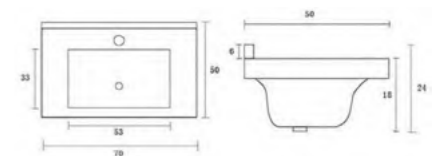

- Moisture Proof
- Soft close doors
- Chrome handles

DEL70WF
Delight floor standing (2 doors) vanity (Gloss white) & ceramic basin
Basin size: 700 x 500 x 245mm
Vanity size: 680 x 480 x 810mm
£609.60