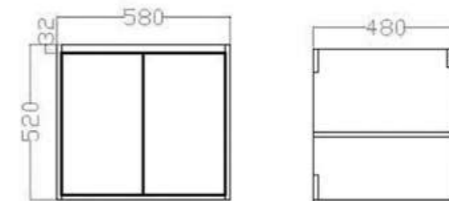

Moisture Proof

Soft close doors

Black handles

DEL60GW
Delight wall mounted (2 doors) vanity (Ash grey) & ceramic basin
Basin size: 600 x 500 x 245mm
Vanity size: 580 x 480 x 520mm
£494.40

Deep Ceramic Basin