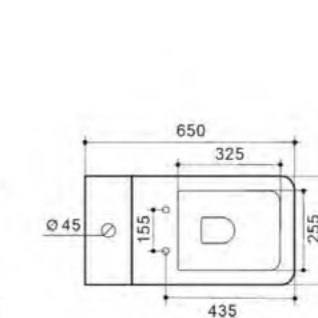

RIMLESS

BIDET **ON/OFF MIXING VALVE** **RIMLESS**

Klozet Square

RIMLESS

KLZ-S12
Klozet SQ BTW pan +
pre-installed bidet
mixing valve + seat
Size: 560 x 340 x 400mm
£432.00

RIMLESS

KLZ-S13
Klozet SQ C/C (closed back)
+ bidet mixing valve + seat
Size: 640 x 345 x 830mm
£576.00

RIMLESS

KLZ-S14
Klozet SQ C/C (open back)
+ bidet mixing valve + seat
Size: 650 x 345 x 790mm
£528.00

BIDET

ON/OFF
MIXING VALVE

RIMLESS

Comfort

COM001-B
 Comfort rimless short projection wall hung pan with bidet mixing valve, soft close seat & fixing kit
 Size: 485 x 365 x 325mm
£477.24