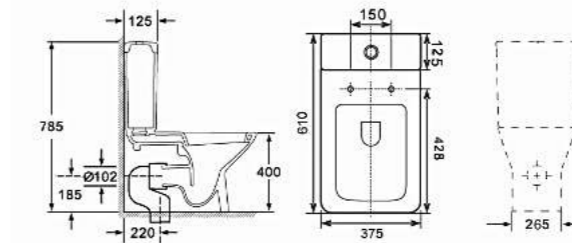

STY121
Style rimless, short projection
C/C WC (open back) with soft
close seat
Size: 610 x 375 x 785mm
£400.80

RIMLESS