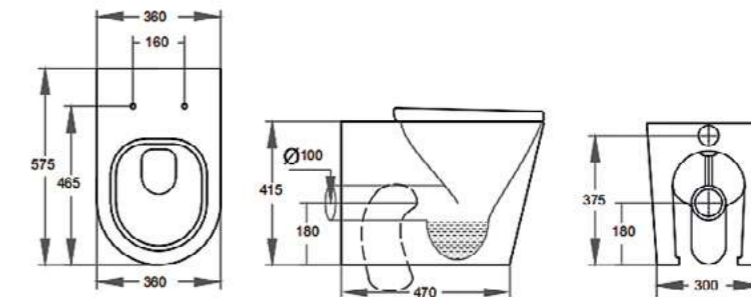

DEX006
Dexor high-rise C/C WC (fully back to wall) with Geberit flush fittings & soft close seat
Size: 660 x 375 x 900mm
(Pan height = 450mm)
£506.16

DEX002
Dexor high-rise back to wall Pan & soft close seat
Size: 555 x 360 x 450mm
(Pan height = 450mm)
£374.40

COM203
Comfort basin with full pedestal
Size: 550 x 420 x 850mm
£155.54

Decor

GEBERIT
Flush Fittings Installed

RIMLESS

DEC008
Decor C/C WC (fully back to wall) with Geberit flush fittings & soft close seat
Size: 655 x 385 x 870mm
£448.80

RIMLESS

DEC001
Decor wall hung wc pan with soft close seat and fixing kit
Size: 520 x 360 x 325mm
£379.20

RIMLESS

DEC002
Decor back to wall WC pan with soft close seat
Size: 575 x 360 x 415mm
£355.20

COM203
Comfort basin with full pedestal
Size: 550 x 420 x 850mm
£155.54

RIMLESS

Edge

GEBERIT
Flush Fittings Installed

EDG003
Edge C/C WC (fully back to wall) with Geberit flush fittings & soft close seat
Size: 670 x 380 x 845mm
£455.40

RIMLESS

EDG001
Edge wall hung wc pan with soft close seat and fixing kit
Size: 540 x 350 x 325mm
£381.60