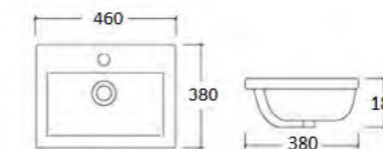

Soft Close Drawer

Deep Ceramic Basin

Handle Less

WATERPROOF

Ambiance

AWH-46W
Ambiance Wall Mounted 2 Drawer Unit & Ceramic Basin-460mm
Colour: High Gloss White
Basin Size: 460 x 380 x 185mm
Vanity Size: 450 x 370 x 460mm
£367.80