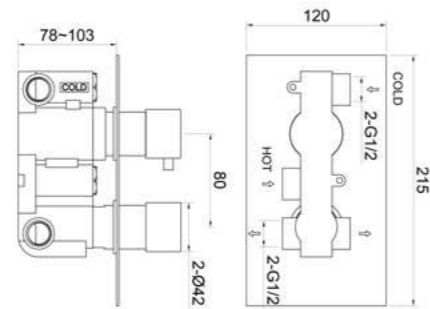

PACK R4 - H (Horizontal Pack)
£676.00

Thermostatic Valves

STV1-H
Square twin handle
thermostatic shower valve
1 - outlet (HORIZONTAL)
£296.68

STV1
Square twin handle
thermostatic shower valve
1 - outlet (VERTICAL)
£256.80