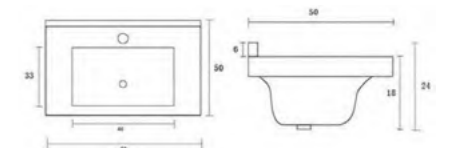

Moisture Proof

Soft close doors

Chrome handles

DEL60WF
Delight floor standing (2 doors) vanity (Gloss white) & ceramic basin
Basin size: 600 x 500 x 245mm
Vanity size: 580 x 480 x 810mm
£528.00

Deep Ceramic Basin