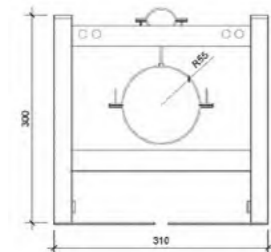

FP-S001
Dual flush plate, square - Gloss Chrome
£36.00

FP-R001 B
Dual flush plate, round - Matt Black
£43.20

FP-S001 B
Dual flush plate, square - Matt Black
£43.20

WHF555
Wall hung wc frame
£117.12

WHF01
Wall hung pan-fixing kit
£44.40