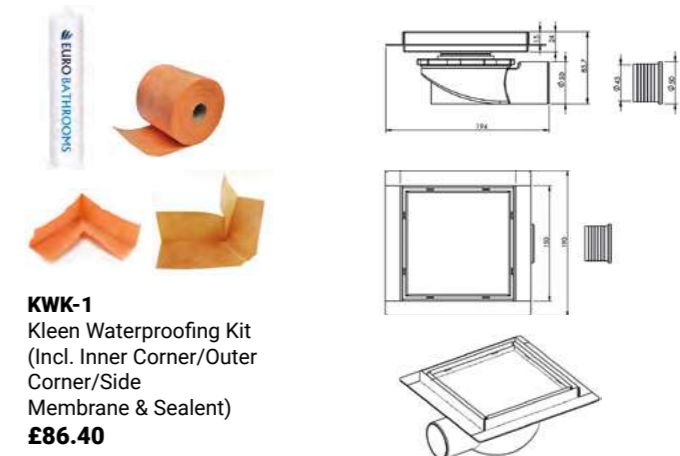

PURE

PSG15 Pure Shower Grate & Drain (Square) - 150 X 150mm **£117.48**

CHOOSE ANYONE OF THE FOLLOWING GRATE

LDS150
Luxury Shower Drain & Tileable, Reversible Flat S/S Top Grate - Square 150 x 150mm

LDR150
Luxury Shower Drain & Tileable, Reversible Flat S/S Top Grate - Round 150 x 150mm