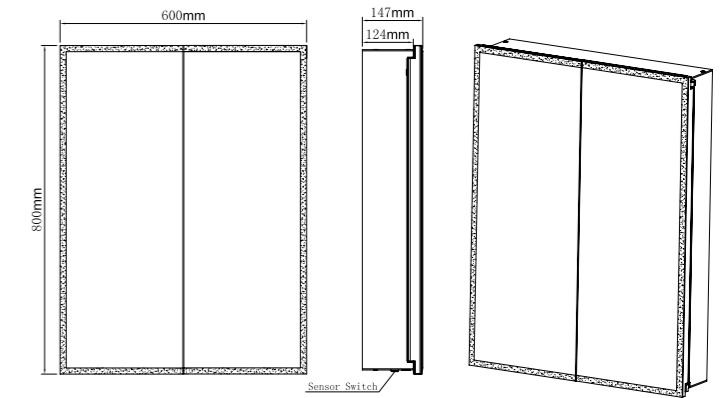

REF-60
Reflection led mirror 2
door cabinet
Size: 600 X 800mm
£624.00

Low energy LED light
Sensor switch
Steam free
Shaver socket
Aluminium Cabinets
IP44 Electrical safe
CE Approved

SHADE-50
Shade LED Mirror cabinet
Size: 500 x 630mm
£451.20

Low energy LED light
Sensor switch
Steam free
Shaver socket
Aluminium Cabinets
IP44 Electrical safe
CE Approved

SHADE-60
Shade LED Mirror cabinet
Size: 600 x 800mm
£518.40