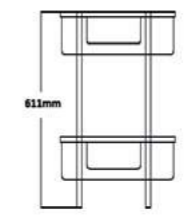

RSB3
Rectangular basket chrome
3 Tiers
Size: 215 x 108 x 611mm
£151.08