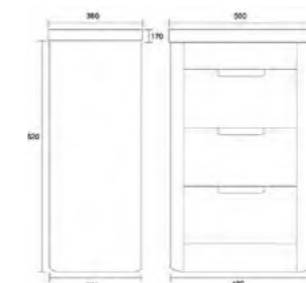

PLUS-50WF

Plus floor standing 3
drawer vanity & ceramic basin
Colour: High Gloss White
Basin size: 500 x 380 x 50mm
Vanity size: 490 x 378 x 820mm
£541.20

High Gloss White

High Gloss White

PLUS-60WF

Plus floor standing 3
drawer vanity & ceramic basin
Colour: High Gloss White
Basin Size: 600 x 450 x 50mm
Vanity Size: 575 x 440 x 820mm
£592.42