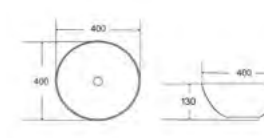

Counter Top Basins

ART1072
Art Counter Top / No Tap Hole Basin
Size: 390 x 390 x 140mm
£142.80

ART1352
Art Counter Top / Single Tap Hole Basin
Size: 500 x 400 x 130mm
£176.16

ART1054
Art Counter Top / No Tap Hole Basin
Size: 355 x 355 x 115mm
£143.76