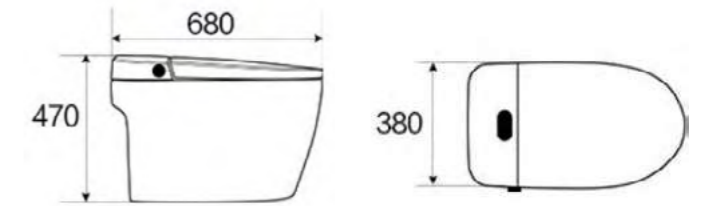

202

TOILET SEATS

- 200 Toilet Seats

Intelligent

INT-002
Intelligent, Tankless rimless BTW pan with bidet soft close temperature controlled seat cover & remote
Size: 680 x 380 x 470mm
£2,419.39

RIMLESS

TANKLESS