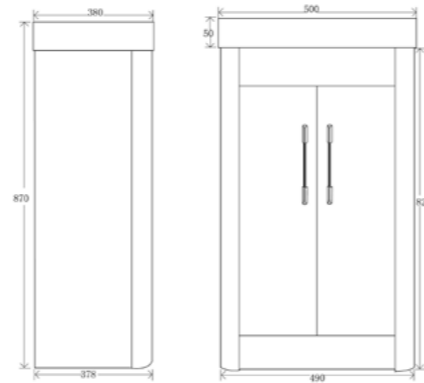

OLG600
Olga floor standing (2 Door) unit & ceramic basin - 600mm
Colour: High Gloss White
Basin Size: 600 x 450 x 50mm
Vanity Size: 575 x 440 x 820mm
£496.32