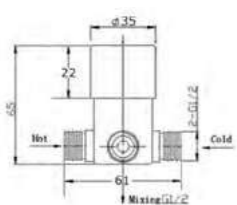

MDV101
Manual mixing valve
£38.40