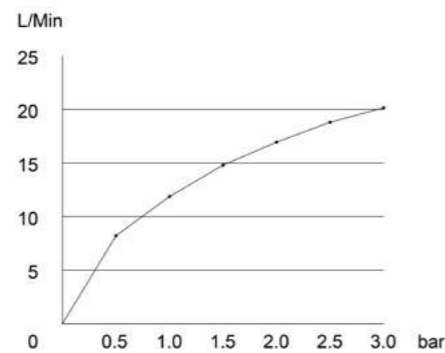

STV4-H
Square three handle
thermostatic shower valve
3 - outlet (HORIZONTAL)
£395.78

STV4
Square three handle
thermostatic shower valve
3 - outlet (VERTICAL)
£355.80

2 outlet

Minimum in - wall cavity: 74mm
Collar adjustment: 6mm
Body material: Brass