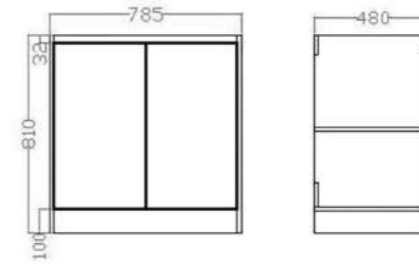

DEL70GW
Delight wall mounted (2 doors) vanity (Ash grey) & ceramic basin
Basin size: 700 x 500 x 245mm
Vanity size: 680 x 480 x 520mm
£568.80

- Moisture Proof
- Soft close doors
- Chrome handles

DEL70WW
Delight wall mounted (2 doors) vanity (Gloss white) & ceramic basin
Basin size: 700 x 500 x 245mm
Vanity size: 680 x 480 x 520mm
£544.80

Delight

DEL80GF
Delight floor standing (2 doors)
vanity (Ash grey) & ceramic basin
Basin size: 800 x 500 x 245mm
Vanity size: 785 x 480 x 810mm
£858.84

Deep Ceramic Basin

DEL80WF
Delight floor standing (2 doors)
vanity (Gloss white) & ceramic basin
Basin size: 800 x 500 x 245mm
Vanity size: 785 x 480 x 810mm
£816.00