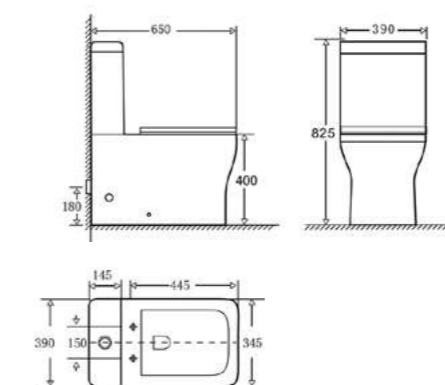

RIMLESS

Wave

WAV503
Wave bidet pan
Size: 550 x 360 x 410mm
£306.62

WAV501
Wave wall hung basin
Size: 568 x 490 x 380mm
£236.28

RIMLESS

WAV502
Wave rimless btw pan & seat
Size: 545 x 370 x 405mm
£303.84

RIMLESS

WAV001
Wave rimless wall hung pan
with soft close seat
Size: 545 x 370 x 375mm
£358.80

WAV500
Wave basin with full pedestal
Size: 465 x 550 x 850mm
£171.98

Deep Ceramic Basin

RIMLESS

Impression

GEBERIT
Flush Fittings Installed

RIMLESS

IMP600
Impression rimless C/C open back
WC with Geberit flush fittings & seat
Size: 650 x 390 x 825mm
£479.52

GEBERIT
Flush Fittings Installed

RIMLESS

IMP605
Impression C/C wc (fully back to wall)
with geberit fitting & seat
Size: 650 x 390 x 825mm
£461.76

IMP601
Impression basin with full
pedestal - 550mm
Size: 450 x 550 x 850mm
£170.06

RIMLESS

Impression

IMP603
Impression bidet pan
Size: 550 x 360 x 410mm
£343.20

RIMLESS

IMP602
Impression rimless back to wall pan & soft close seat
Size: 550 x 365 x 405mm
£327.60