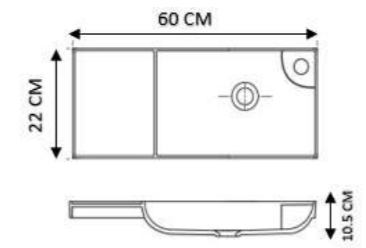

Soft close doors Aluminium Profile Handless