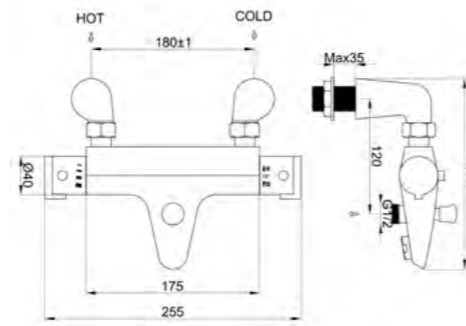

Thermal image without Cool Touch

Suitable for low & high pressure

Thermostatic Bath Showers

Manual Shower Valves

RTS500
Thermostatic Bath shower mixer - Round
£138.60

STS600
Thermostatic Bath shower mixer - Square
£288.00