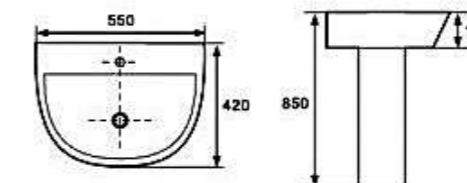

DEX006
Dexor high-rise C/C WC (fully back to wall) with Geberit flush fittings & soft close seat
Size: 660 x 375 x 900mm
(Pan height = 450mm)
£506.16

DEX002
Dexor high-rise back to wall Pan & soft close seat
Size: 555 x 360 x 450mm
(Pan height = 450mm)
£374.40

COM203
Comfort basin with full pedestal
Size: 550 x 420 x 850mm
£155.54

Decor

GEBERIT
Flush Fittings Installed

RIMLESS

DEC008
Decor C/C WC (fully back to wall) with Geberit flush fittings & soft close seat
Size: 655 x 385 x 870mm
£448.80

RIMLESS

DEC001
Decor wall hung wc pan with soft close seat and fixing kit
Size: 520 x 360 x 325mm
£379.20

RIMLESS

DEC002
Decor back to wall WC pan with soft close seat
Size: 575 x 360 x 415mm
£355.20

COM203
Comfort basin with full pedestal
Size: 550 x 420 x 850mm
£155.54

RIMLESS

Edge

GEBERIT
Flush Fittings Installed

EDG003
Edge C/C WC (fully back to wall) with Geberit flush fittings & soft close seat
Size: 670 x 380 x 845mm
£455.40

RIMLESS

EDG001
Edge wall hung wc pan with soft close seat and fixing kit
Size: 540 x 350 x 325mm
£381.60