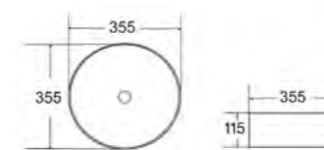

HANDCRAFT

HANDCRAFTED

RIMLESS

ART1073 - BG
Art counter top/no tap hole basin - Black Gold
Size: 510 x 400 x 135mm
£280.80

ART1073 - WG
Art counter top/no tap hole basin - Black Gold
Size: 510 x 400 x 135mm
£274.56