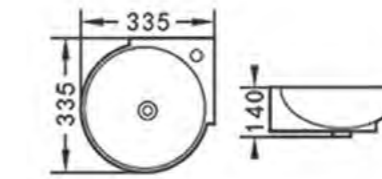

Feather touch

Nano glazed

Feather touch

Nano glazed

See Basin Mixers from Page 118 to 133

See Basin Mixers from Page 118 to 133

Cloakroom Basins

SC150
Round cloakroom basin
Wall mounted
Size: 420 x 285 x 125mm
£123.36