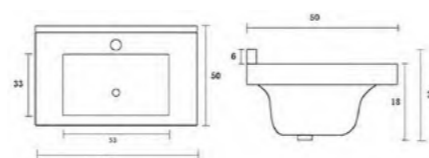

Delight

DEL80GF
Delight floor standing (2 doors)
vanity (Ash grey) & ceramic basin
Basin size: 800 x 500 x 245mm
Vanity size: 785 x 480 x 810mm
£858.84

Deep Ceramic Basin

DEL80WF
Delight floor standing (2 doors)
vanity (Gloss white) & ceramic basin
Basin size: 800 x 500 x 245mm
Vanity size: 785 x 480 x 810mm
£816.00

Deep Ceramic Basin

DEL80GW
Delight wall mounted (2 doors)
vanity (Ash grey) & ceramic basin
Basin size: 800 x 500 x 245mm
Vanity size: 785 x 480 x 520mm
£838.80

Deep Ceramic Basin

DEL80WW
Delight wall mounted (2 doors)
vanity (Gloss white) & ceramic basin
Basin size: 800 x 500 x 245mm
Vanity size: 785 x 480 x 520mm
£788.64