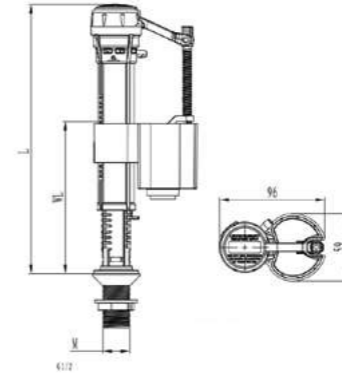

Waterfall Bath Spout

RBS-104
Wall Mounted Waterfall
Bath Spout - Round
£204.00

SBS-103
Wall Mounted Waterfall
Bath Spout - Square
£172.80

FLUSHMATE
In partnership with
Fluidmaster