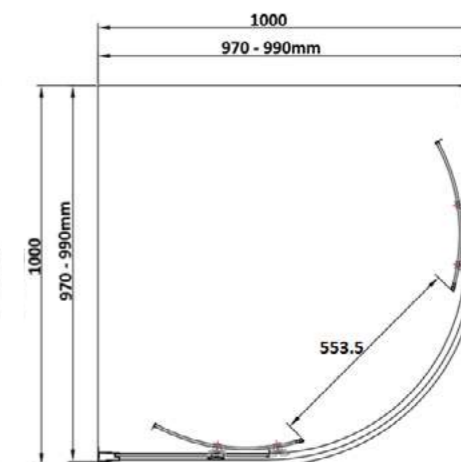

SEQD100
1000 x 1000 x 1900mm
£387.12

- 6mm Glass
- Lifetime Guarantee
- Clean & Clear
- 20mm Adjustment
- Reversible Panel
- 1900mm Height