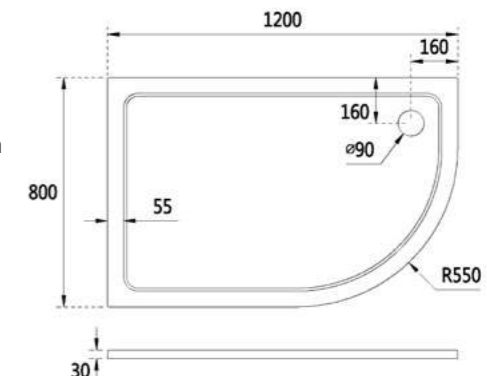

KST1280QD-L
Kleen offset Quadrant shower tray-left 30mm
1200 x 800 x 30mm
£237.12

KST1280QD-R
Kleen offset Quadrant shower tray-right 30mm
1200 x 800 x 30mm
£237.12