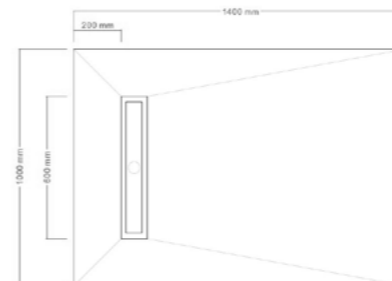

KSB14X10
Kleen Wetroom Pre-Formed Shower Board
1400 x 1000mm With 600mm Linear High Flow
Shower Drain (KSD60) & Metal Grate
[Select grate from page 170](#)
£646.15