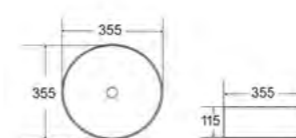

ART1054
Art Counter Top / No Tap Hole Basin
Size: 355 x 355 x 115mm
£143.76