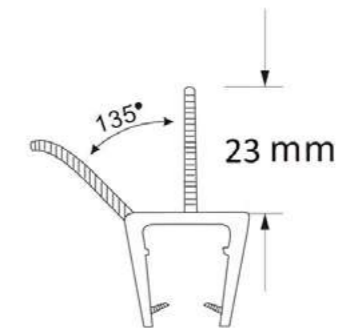

Kleen Bath & Shower Seals

SS23-A
Glass Bath Screen
Universal Seal - 4 To 6mm X 1 Mtr
£144.00
PACK OF 10