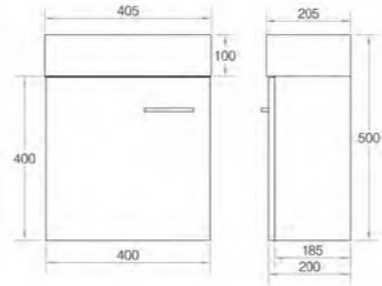

INS60-W
Inspire wall mounted 2 door, open shelf vanity unit (Gloss white) & ceramic basin
Basin Size: 600 x 220 x 105mm
Vanity Size: 600 x 220 x 500mm
£372.00