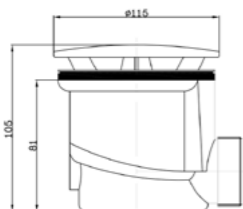

Shower Tray Wastes

Kleen Bath & Shower Seals

SS8-A
Glass Bath Screen
Universal Seal - 4 To 6mm X 1 Mtr
£144.00
PACK OF 10

SS8-B
Glass Bath Screen
Universal Seal - 8 To 10mm X 1 Mtr
£144.00
PACK OF 10

SS14-A
Glass Shower Door
Universal Seal - 4 To 6mm X 2 Mtr
£240.00
PACK OF 10

SS14-B
Glass Shower Door
Universal Seal - 8 To 10mm X 2 Mtr
£240.00
PACK OF 10