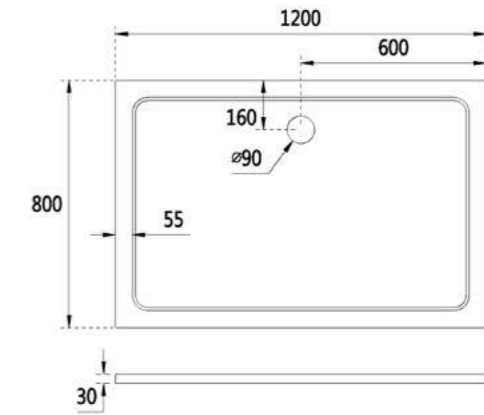

KST1270
Kleen rectangular shower tray 30mm
1200 x 700 x 30mm
£213.60

KST1280
Kleen rectangular shower tray 30mm
1200 x 800 x 30mm
£216.00