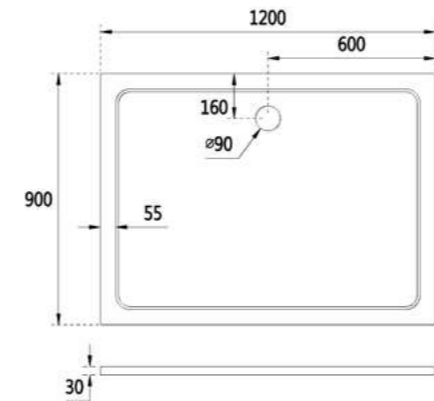

KST1290
Kleen rectangular shower tray 30mm
1200 x 900 x 30mm
£225.60