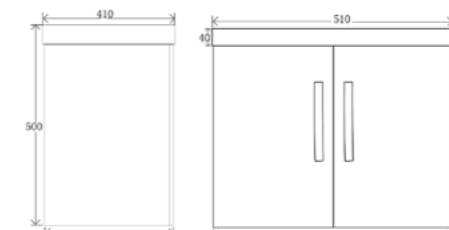

Elite

ELE400W
Elite wall mounted unit (2 Door)
& ceramic basin - 400mm
Colour: High Gloss White
Basin size: 400 x 300 x 120mm
Vanity size: 390 x 290 x 460mm
£318.86

ELE500W
Elite wall mounted (2 Door)
unit & ceramic basin - 500mm
Colour: High Gloss White
Basin size: 510 x 410 x 40mm
Vanity size: 500 X 395 X 460mm
£324.00