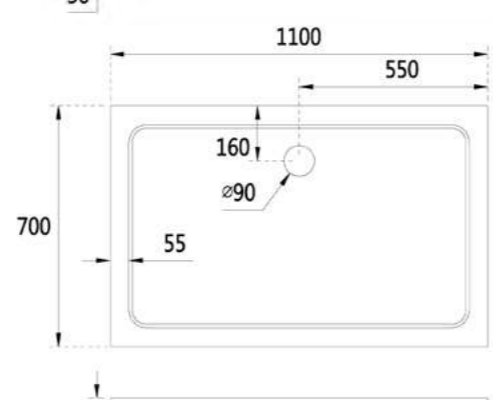

KST1090
Kleen rectangular shower tray 30mm
1000 x 900 x 30mm
£196.80

KST1170
Kleen rectangular shower tray 30mm
1100 x 700 x 30mm
£184.80