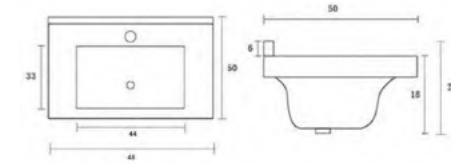

- Moisture Proof
- Soft close doors
- Chrome handles

DEL50WF
Delight Floor standing (2 doors)
vanity (Gloss white) & ceramic basin
Basin size: 500 x 480 x 245mm
Vanity size: 475 x 460 x 810mm
£463.08