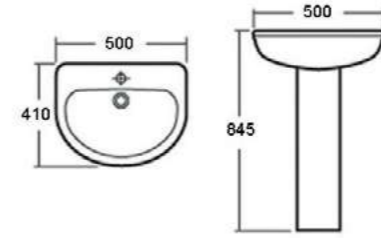

Arc

Flex

ARC001
Arc Wall Hung Pan
& Soft Close Seat
Size: 495 x 360 x 420mm
£204.00