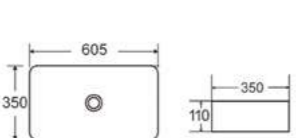

ART1061
Art Counter Top / No Tap Hole Basin
Size: 605 x 350 x 110mm
£182.40

Feather touch

Nano glazed

Feather touch

Nano glazed

See Basin Mixers from Page 118 to 133

See Basin Mixers from Page 118 to 133