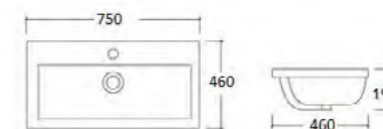

AGG-75W
Ambiance Wall Mounted 2 Drawer Unit & Ceramic Basin-750mm
Colour: High Gloss Grey
Basin Size: 750 x 460 x 190mm
Vanity Size: 740 x 450 x 460mm
£641.52