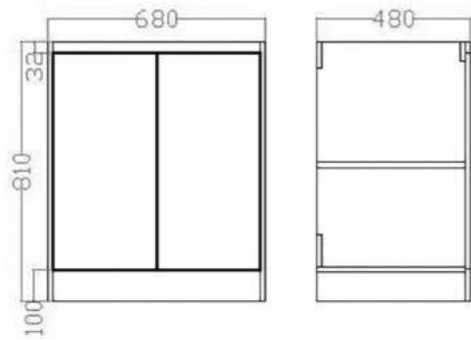

Delight

- Moisture Proof
- Soft close doors
- Black handles

DEL70GF
Delight floor standing (2 doors) vanity (Ash grey) & ceramic basin
Basin size: 700 x 500 x 245mm
Vanity size: 680 x 480 x 810mm
£721.36

- Moisture Proof
- Soft close doors
- Chrome handles

DEL70WF
Delight floor standing (2 doors) vanity (Gloss white) & ceramic basin
Basin size: 700 x 500 x 245mm
Vanity size: 680 x 480 x 810mm
£609.60

- Moisture Proof
- Soft close doors
- Black handles

DEL70GW
Delight wall mounted (2 doors) vanity (Ash grey) & ceramic basin
Basin size: 700 x 500 x 245mm
Vanity size: 680 x 480 x 520mm
£568.80

- Moisture Proof
- Soft close doors
- Chrome handles

DEL70WW
Delight wall mounted (2 doors) vanity (Gloss white) & ceramic basin
Basin size: 700 x 500 x 245mm
Vanity size: 680 x 480 x 520mm
£544.80