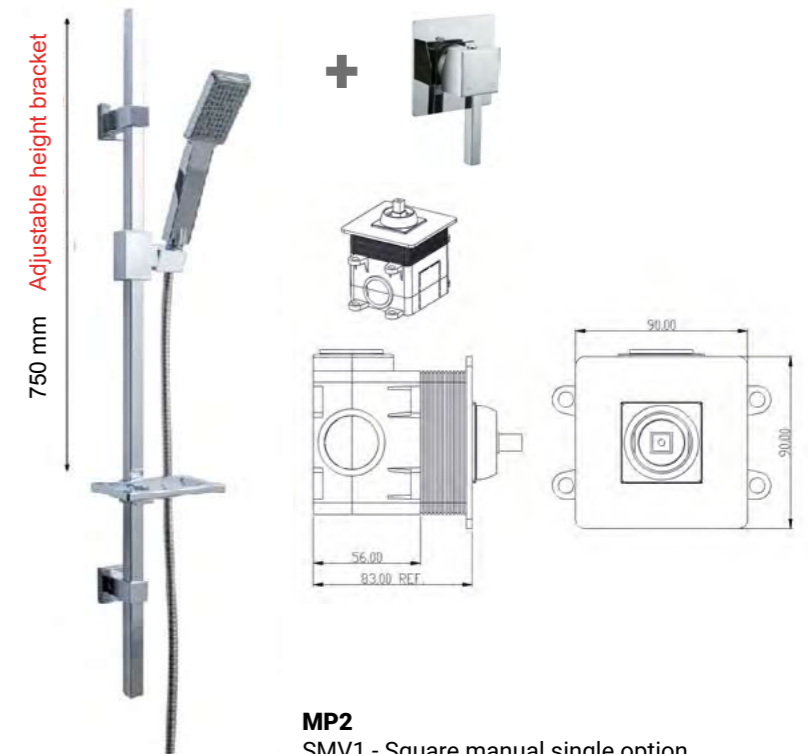

MP2
SMV1 - Square manual single option
concealed valve
S300 - AquaSense square adjustable
height riser rail kit
£150.12