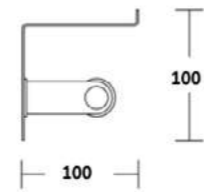

Toilet Paper Holders

TTS-1197
Toilet tissue holder with shelf
Chrome
£37.45