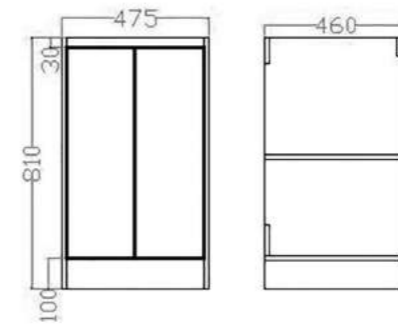

Delight

- Moisture Proof
- Soft close doors
- Black handles

DEL50GF
Delight Floor standing (2 doors)
vanity (Ash grey) & ceramic basin
Basin size: 480 x 500 x 245mm
Vanity size: 475 x 460 x 810mm
£479.05