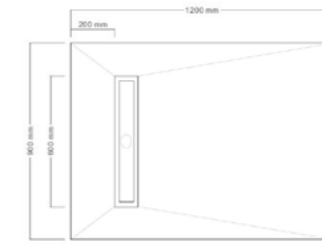

S-KSB10X9
Kleen Wetroom Pre-Formed Shower Board
1000 x 900mm With 600mm Linear High Flow Slim Shower Drain (SDS60) & Grate

Brushed Steel	£784.80
Matt black	£818.40
Brushed Gold	£825.60