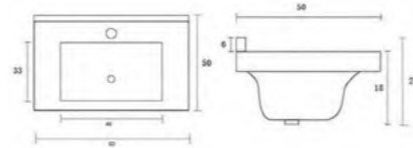

Delight

Moisture Proof

Soft close doors

Black handles

DEL60GF
Delight floor standing (2 doors) vanity (Ash grey) & ceramic basin
Basin size: 600 x 500 x 245mm
Vanity size: 580 x 480 x 810mm
£545.52

Deep Ceramic Basin