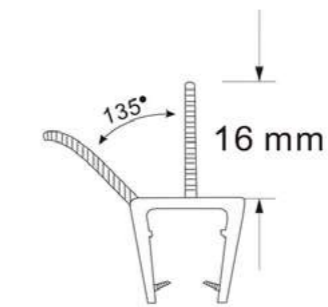

SS16-A
Glass Bath Screen
Universal Seal - 4 To 6mm X 1 Mtr
£144.00
PACK OF 10

SS16-B
Glass Bath Screen
Universal Seal - 8 To 10mm X 1 Mtr
£144.00
PACK OF 10