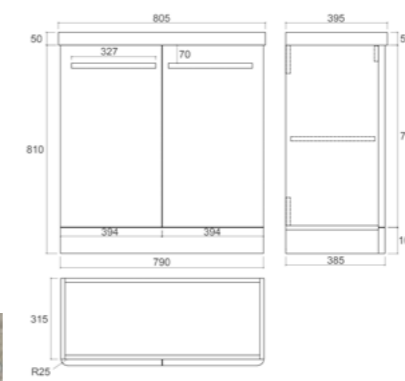

Moisture Proof

Chrome Handle

Soft close doors

Short Projection

CHA800F
 Charm Floor Standing (2 Door)
 Unit & Ceramic Basin
 Colour - High Gloss White
 Basin Size: 805 x 395 x 50mm
 Vanity Size: 790 x 385 x 808mm
£842.76