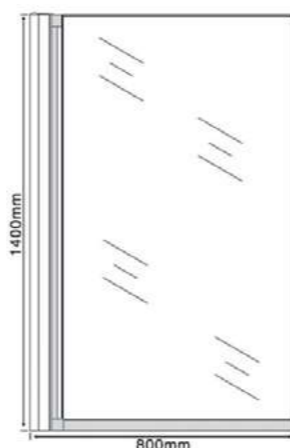

BSR800
Curved bath screen
Size: 1400 x 800mm
£108.00

BSS800
Straight bath screen
Size: 1400 x 800mm
£108.00

WBP170
Waterproof bath front panel
Color: High Gloss White
Size: 1700 x 480 x 18mm
Size: 1700 x 100 x 18mm
£86.40