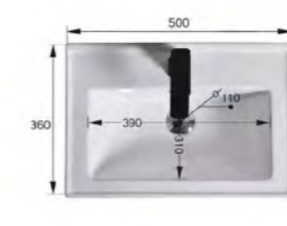

Vera

VER-50F
Vera 2 door floor standing
vanity unit & ceramic basin - 500mm
Colour: High Gloss White
Basin Size: 500 x 360 x 40mm
Vanity Size: 490 x 360 x 810mm
£430.44

**Deep
Ceramic
Basin**