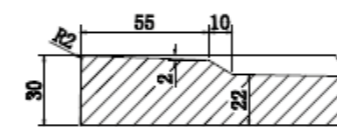

Waste on edge

Slim / Low Profile - 30mm Thickness / Strong Stone Resin Base Material / Gel Capped Smooth Easy Clean / Gloss White Non-Porous Surface
Anti-Bacterial Surface Treatment / Suitable For Standard 90mm Waste / Shower Waste To Be Purchased Separately

See Page 166 for Shower traps