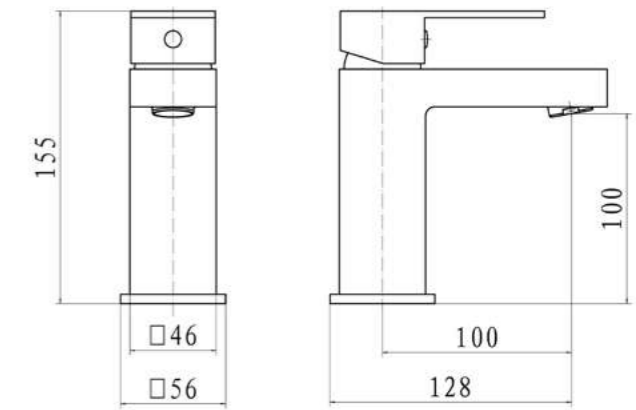

Trend

TRE310
Trend basin mixer with click clack waste
£121.97