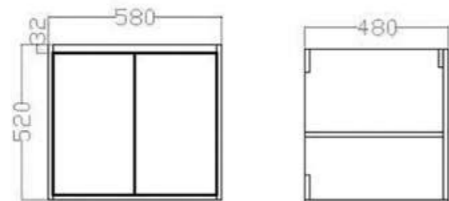

Moisture Proof

Soft close doors

Chrome handles

DEL60WF
Delight floor standing (2 doors) vanity (Gloss white) & ceramic basin
Basin size: 600 x 500 x 245mm
Vanity size: 580 x 480 x 810mm
£528.00

Deep Ceramic Basin