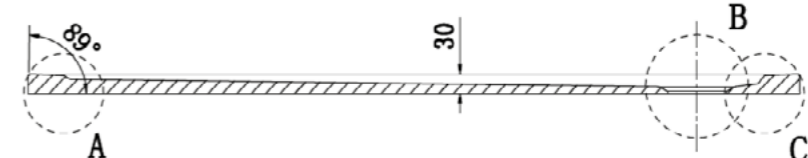

Waste on edge

Slim / Low Profile - 30mm Thickness / Strong Stone Resin Base Material / Gel Capped Smooth Easy Clean / Gloss White Non-Porous Surface
Anti-Bacterial Surface Treatment / Suitable For Standard 90mm Waste / Shower Waste To Be Purchased Separately

See Page 166 for Shower traps