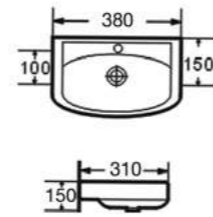

SC108
Style cloakroom basin
(Left hand)
Wall mounted
Size: 450 x 275 x 185mm
£115.20

RC110
Round cloakroom basin
Wall mounted
Size: 380 x 310 x 150mm
£60.72