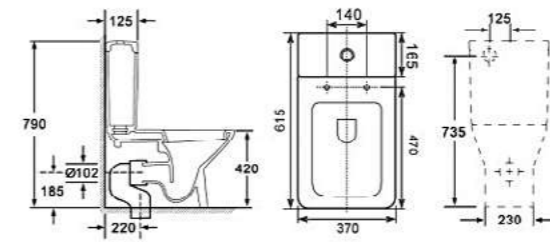

RIMLESS

COM002
 Comfort rimless, short projection back to wall pan with soft close seat
 Size: 540 x 350 x 420mm
£314.18

RIMLESS

Style

STY001-B
Style rimless wall hung wc
with hot/cold bidet mixing
valve pan with soft close seat
Size: 510 x 365 x 355mm
£479.64

STY001
Style rimless wall hung wc
pan with soft close seat
Size: 510 x 365 x 355mm
£384.00

TEMPERATURE
CONTROL MIXING
ON/OFF VALVE

ON/OFF
MIXING VALVE

RIMLESS

RIMLESS

Style

STY120
Style rimless, short projection
C/C WC (fully back to wall)
with soft close seat
Size: 615 x 370 x 790mm
£415.20