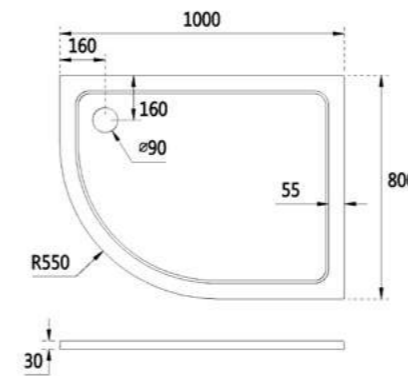

Kleen Quadrant Shower Trays

KST80QD
Kleen Quadrant shower tray 30mm
800 x 800 x 30mm
£165.60

KST90QD
Kleen Quadrant shower tray 30mm
900 x 900 x 30mm
£168.00

Right Corner Waste

Kleen Offset Quadrant Shower Trays