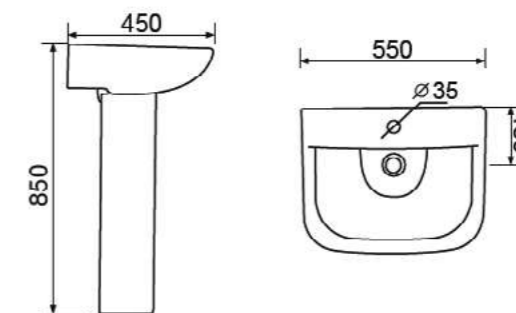

RIMLESS

DEC001
Decor wall hung wc pan with soft close seat and fixing kit
Size: 520 x 360 x 325mm
£379.20

RIMLESS

DEC002
Decor back to wall WC pan with soft close seat
Size: 575 x 360 x 415mm
£355.20

COM203
Comfort basin with full pedestal
Size: 550 x 420 x 850mm
£155.54

RIMLESS

Edge

GEBERIT
Flush Fittings Installed

EDG003
Edge C/C WC (fully back to wall) with Geberit flush fittings & soft close seat
Size: 670 x 380 x 845mm
£455.40

RIMLESS

EDG001
Edge wall hung wc pan with soft close seat and fixing kit
Size: 540 x 350 x 325mm
£381.60

EDG002
Edge back to wall wc pan with soft close seat
Size: 590 x 355 x 405mm
£360.00

IMP601
Impression basin with full pedestal
Size: 550 x 450 x 850mm
£170.06

Cosmo

COS001
Cosmo wall hung wc pan with soft close seat and fixing kit
Size: 545 x 360 x 330mm
£384.00