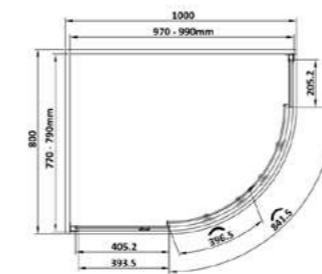

SEOQD90X76
900 x 760 x 1900mm
£353.28

SEOQD90X80
900 x 800 x 1900mm
£357.12

SEOQD10X80
1000 x 800 x 1900mm
£380.16

SEOQD12X80
1200 x 800 x 1900mm
£416.16

SEOQD12X90
1200 x 900 x 1900mm
£427.80

6mm Glass

Lifetime Guarantee