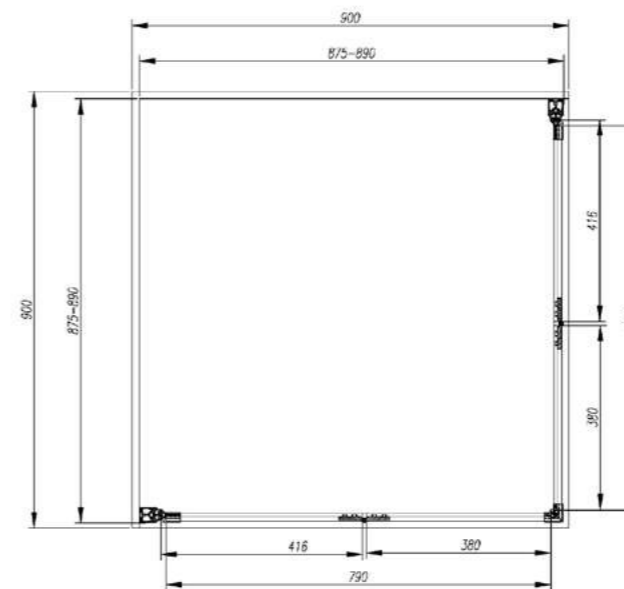

FBFH90
Kleen Frameless Bi-Fold Hinged Door
900 x 1900 x 6mm
£715.20