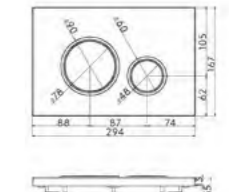

FP47-B120
Euro Circle Dual Flush Plate - Matt Black
£68.88