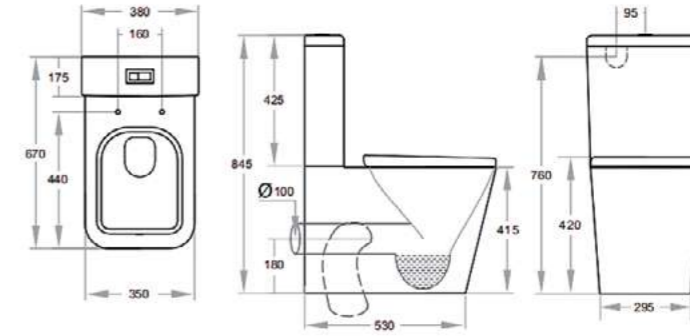

DEX006
Dexor high-rise C/C WC (fully back to wall) with Geberit flush fittings & soft close seat
Size: 660 x 375 x 900mm
(Pan height = 450mm)
£506.16

DEX002
Dexor high-rise back to wall Pan & soft close seat
Size: 555 x 360 x 450mm
(Pan height = 450mm)
£374.40

COM203
Comfort basin with full pedestal
Size: 550 x 420 x 850mm
£155.54

Decor

GEBERIT
Flush Fittings Installed

RIMLESS

DEC008
Decor C/C WC (fully back to wall) with Geberit flush fittings & soft close seat
Size: 655 x 385 x 870mm
£448.80

RIMLESS

DEC001
Decor wall hung wc pan with soft close seat and fixing kit
Size: 520 x 360 x 325mm
£379.20

RIMLESS

DEC002
Decor back to wall WC pan with soft close seat
Size: 575 x 360 x 415mm
£355.20

COM203
Comfort basin with full pedestal
Size: 550 x 420 x 850mm
£155.54

RIMLESS

Edge

GEBERIT
Flush Fittings Installed

EDG003
Edge C/C WC (fully back to wall) with Geberit flush fittings & soft close seat
Size: 670 x 380 x 845mm
£455.40

RIMLESS

EDG001
Edge wall hung wc pan with soft close seat and fixing kit
Size: 540 x 350 x 325mm
£381.60