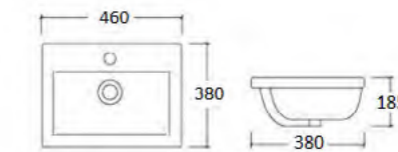

Handle Less

WATERPROOF

Ambiance

AWH-46F
Ambiance Floor Standing 2 Drawer Unit & Ceramic Basin-460mm
Colour: High Gloss White
Basin Size: 460 x 380 x 185mm
Vanity Size: 450 x 370 x 780mm
£416.28

AGG-46F
Ambiance Floor Standing 2 Drawer Unit & Ceramic Basin-460mm
Colour: High Gloss Grey
Basin Size: 460 x 380 x 185mm
Vanity Size: 450 x 370 x 780mm
£450.72