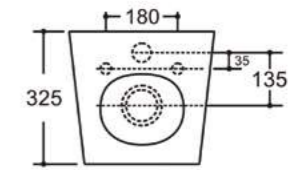

TEMPERATURE CONTROL MIXING ON/OFF VALVE

ON/OFF MIXING VALVE

RIMLESS