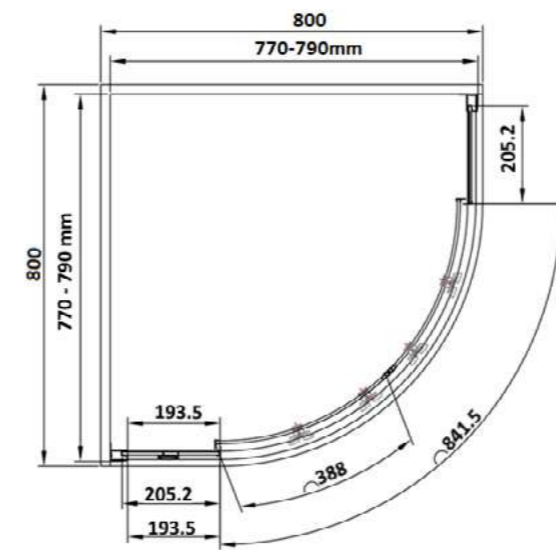

For Drawing and description See Page 157

Kleen Shower Enclosures

Two Doors Quadrant

Two Doors Quadrant, Chrome Double Profile, 6MM Toughened Safety Glass, 1900mm Height, Easy Clean Nano Coating, Top & Bottom Double Rollers, Chrome Designer Handle, 20MM Adjustment Per Side. Reversible. UKCA & CE Approved.