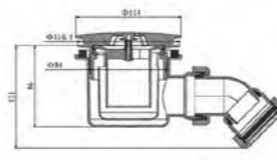

Shower Tray Wastes

Kleen Bath & Shower Seals

SS8-A
Glass Bath Screen
Universal Seal - 4 To 6mm X 1 Mtr
£144.00
PACK OF 10

SS8-B
Glass Bath Screen
Universal Seal - 8 To 10mm X 1 Mtr
£144.00
PACK OF 10

SS14-A
Glass Shower Door
Universal Seal - 4 To 6mm X 2 Mtr
£240.00
PACK OF 10

SS14-B
Glass Shower Door
Universal Seal - 8 To 10mm X 2 Mtr
£240.00
PACK OF 10