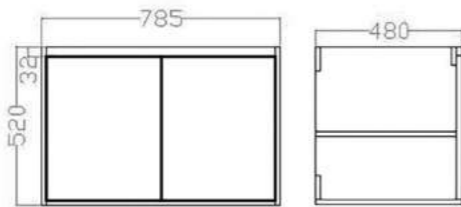

Delight

DEL80GF
Delight floor standing (2 doors)
vanity (Ash grey) & ceramic basin
Basin size: 800 x 500 x 245mm
Vanity size: 785 x 480 x 810mm
£858.84

Deep Ceramic Basin

DEL80WF
Delight floor standing (2 doors)
vanity (Gloss white) & ceramic basin
Basin size: 800 x 500 x 245mm
Vanity size: 785 x 480 x 810mm
£816.00

Deep Ceramic Basin

DEL80GW
Delight wall mounted (2 doors)
vanity (Ash grey) & ceramic basin
Basin size: 800 x 500 x 245mm
Vanity size: 785 x 480 x 520mm
£838.80

Deep Ceramic Basin

DEL80WW
Delight wall mounted (2 doors)
vanity (Gloss white) & ceramic basin
Basin size: 800 x 500 x 245mm
Vanity size: 785 x 480 x 520mm
£788.64