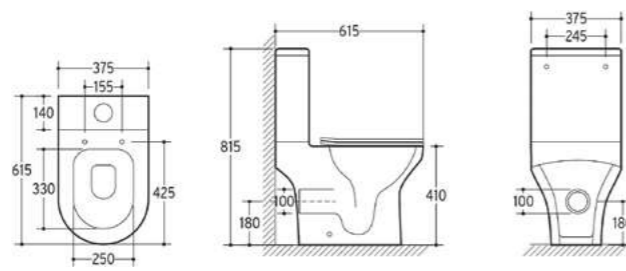

RIMLESS

Edge

GEBERIT
Flush Fittings Installed

EDG003
Edge C/C WC (fully back to wall) with Geberit flush fittings & soft close seat
Size: 670 x 380 x 845mm
£455.40

RIMLESS

EDG001
Edge wall hung wc pan with soft close seat and fixing kit
Size: 540 x 350 x 325mm
£381.60

Profile

PR0922
Profile short projection C/C WC (open back) with Geberit flush fittings and soft close seat cover
Size: 600 x 395 x 760mm
£288.00

PR0911
Raised height toilet
Profile short projection, high-rise C/C WC (open back) with Geberit flush fittings & soft close seat cover
Size: 600 x 395 x 840mm (Pan height = 470mm)
£460.80

PR0002
Profile short projection back to wall pan with soft close seat cover
Size: 490 x 360 x 400mm
£233.30

IMP601
Impression basin with full pedestal
Size: 550 x 450 x 850mm
£170.06

Koncept

Space

KON500
Koncept short projection rimless C/C WC (open back) & soft close seat
Size: 605 x 360 x 780mm
£231.98