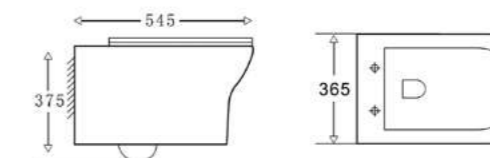

IMP601
Impression basin with full
pedestal - 550mm
Size: 450 x 550 x 850mm
£170.06

RIMLESS

Impression

IMP603
Impression bidet pan
Size: 550 x 360 x 410mm
£343.20

RIMLESS

IMP602
Impression rimless back to wall pan & soft close seat
Size: 550 x 365 x 405mm
£327.60