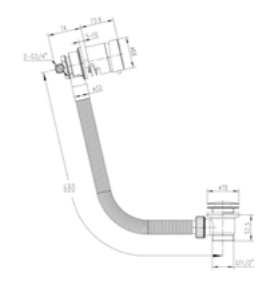

BMF239
Luxury single lever bath
mixer filler & waste
£120.00