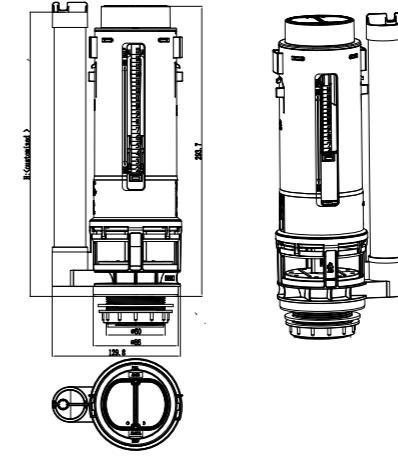

Waterfall Bath Spout

RBS-104
Wall Mounted Waterfall
Bath Spout - Round
£204.00

SBS-103
Wall Mounted Waterfall
Bath Spout - Square
£172.80

FLUSHMATE
In partnership with
Fluidmaster