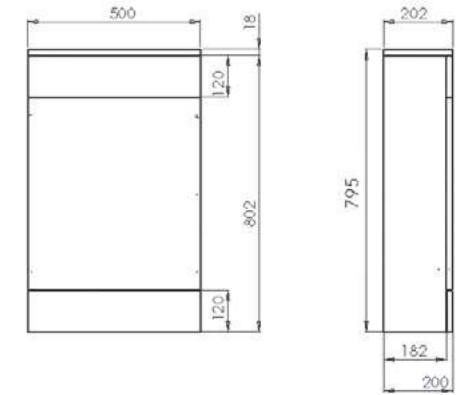

ELE600W
Elite wall hung square vanity
& ceramic basin
Colour: High Gloss White
Basin size: 615 x 470 x 15mm
Vanity size: 600 x 460 x 460mm
£355.20

ELE600
Elite square floor standing vanity
& ceramic basin
Colour: High Gloss White
Basin size: 615 x 470 x 15mm
Vanity size: 600 x 460 x 840mm
£384.00