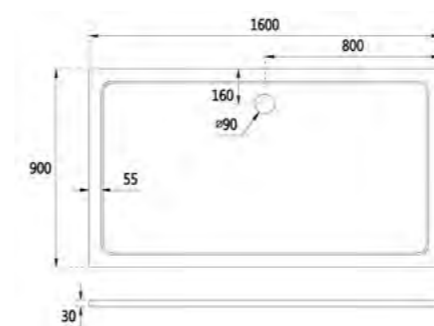

KST1690
Kleen rectangular shower tray 30mm
1600 x 900 x 30mm
£403.20