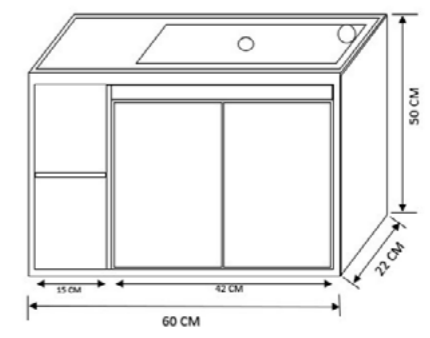

INS60-W
Inspire wall mounted 2 door, open shelf vanity unit (Gloss white) & ceramic basin
Basin Size: 600 x 220 x 105mm
Vanity Size: 600 x 220 x 500mm
£372.00