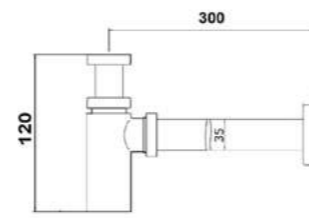

BTS102
Square bottle trap
height adjustable
£57.60