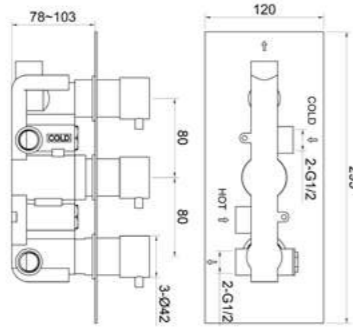

Thermostatic Valves