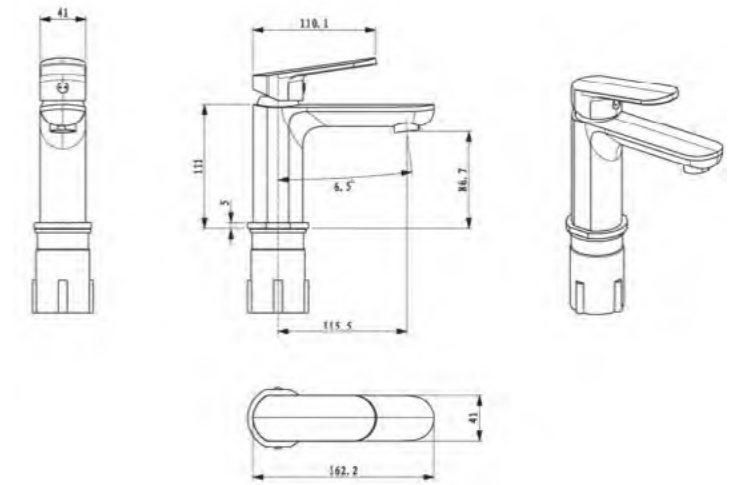

Florin

FLR291
Florin single lever basin mixer
with click clack waste
£111.48