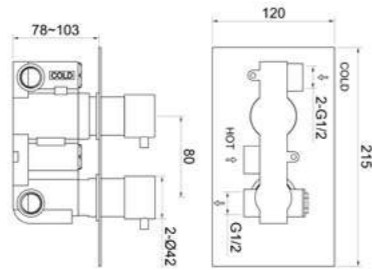

RTV1-H
Round twin handle
thermostatic shower valve
1 - outlet (HORIZONTAL)
£285.26