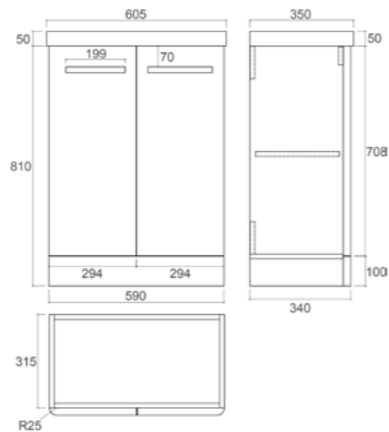

Charm

CHA600F
Charm Floor Standing (2 Door)
Unit & Ceramic Basin
Colour - High Gloss White
Basin Size: 605 x 350 x 50mm
Vanity Size: 590 x 340 x 808mm
£619.80