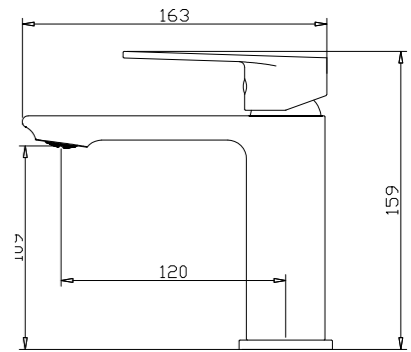

Bliss Range

6 Layers PVD
Coated

Suitable for Low & High Pressure

6 Layers PVD
Coated

Suitable for Low & High Pressure