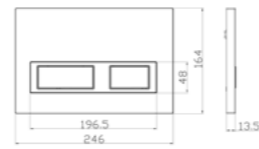

FP-S001 B
Dual flush plate, square - Matt Black
£43.20