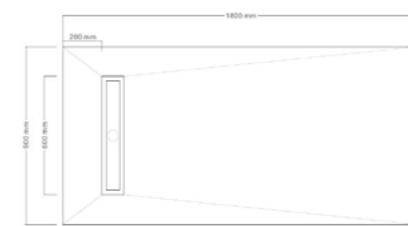

S-KSB18X9
Kleen Wetroom Pre-Formed Shower Board
1800 x 900mm With 600mm Linear High Flow Slim Shower Drain (SDS60) & Grate

Brushed Steel	£919.20
Matt black	£952.80
Brushed Gold	£960.00