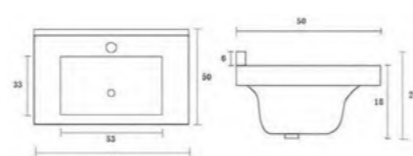

- Moisture Proof
- Soft close doors
- Black handles

DEL70GW
Delight wall mounted (2 doors) vanity (Ash grey) & ceramic basin
Basin size: 700 x 500 x 245mm
Vanity size: 680 x 480 x 520mm
£568.80