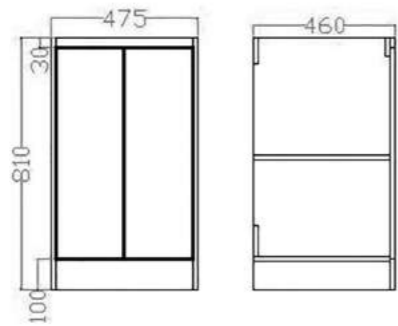

Delight

- Moisture Proof
- Soft close doors
- Black handles

DEL50GF
Delight Floor standing (2 doors)
vanity (Ash grey) & ceramic basin
Basin size: 480 x 500 x 245mm
Vanity size: 475 x 460 x 810mm
£479.05

- Moisture Proof
- Soft close doors
- Chrome handles

DEL50WF
Delight Floor standing (2 doors)
vanity (Gloss white) & ceramic basin
Basin size: 500 x 480 x 245mm
Vanity size: 475 x 460 x 810mm
£463.08

- Moisture Proof
- Soft close doors
- Black handles

DEL50GW
Delight wall mounted (2 doors)
vanity (Ash grey) & ceramic basin
Basin size: 480 x 500 x 245mm
Vanity size: 475 x 460 x 520mm
£432.00

- Moisture Proof
- Soft close doors
- Chrome handles

DEL50WW
Delight wall mounted (2 doors)
vanity (Gloss white) & ceramic basin
Basin size: 500 x 480 x 245mm
Vanity size: 475 x 460 x 520mm
£417.60