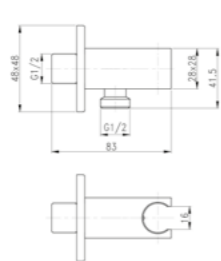

Douche Valves

LDV200
Thermostatic douche valve
with outlet holder bracket &
on/off (Round)
£279.96

Douche Packs

P203-B
Manual square concealed
douche pack - all in one -
(matt black)
£184.70