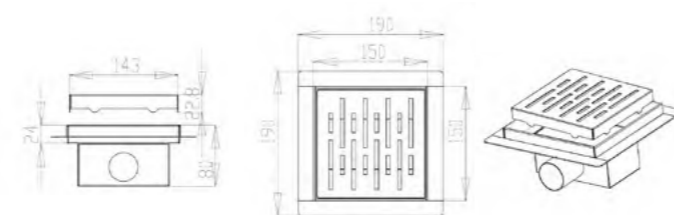

Kleen Shower Drains

Kleen Center Drain Shower Boards

SQUARE STAINLESS STEEL SHOWER DRAINS CANOPY (For tiling)

ELEGANCE

PURE

CHOOSE ANYONE OF THE FOLLOWING GRATE

Slim / low profile - 20mm thickness / Strong heavy density pre-formed boards / Can be cut to desired size / 2% fall towards the drain / Latest black waterproofing / Cement Coated / Treated for instant installation / Heat resistant 70° c / Solid s/steel drain & grate / High flow (41 litres/minute) 360° swivel trap

Notes: Wall to board corner sealing kit (KWK-1) to be purchased separately.