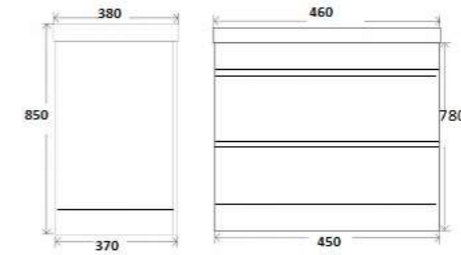

Handle Less

WATERPROOF

Ambiance

AWH-46F
Ambiance Floor Standing 2 Drawer Unit & Ceramic Basin-460mm
Colour: High Gloss White
Basin Size: 460 x 380 x 185mm
Vanity Size: 450 x 370 x 780mm
£416.28

AGG-46F
Ambiance Floor Standing 2 Drawer Unit & Ceramic Basin-460mm
Colour: High Gloss Grey
Basin Size: 460 x 380 x 185mm
Vanity Size: 450 x 370 x 780mm
£450.72