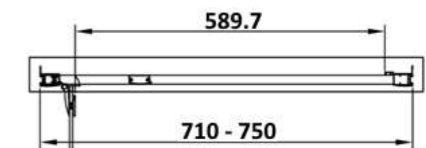

SEHD90
900 x 1900mm
£378.00