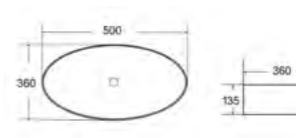

ART1509
Art Counter Top / No Tap Hole Basin
Size: 500 x 360 x 135mm
£143.64