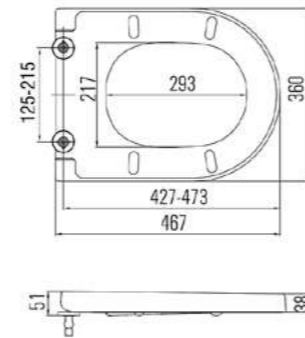

EB108
Luxury 'D' Shape wrap over soft close toilet Seat, heavy duroplast material seat cover with stainless steel top and bottom fixing quick release hinges
£63.72