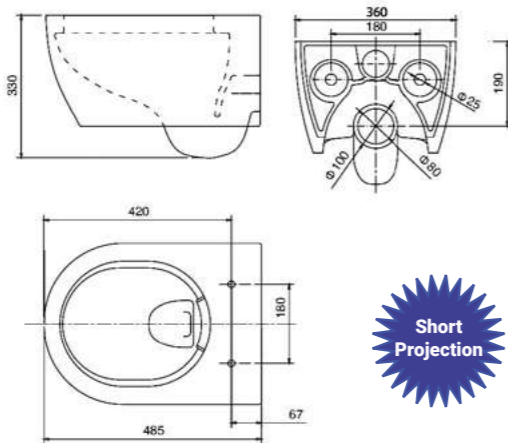

RIMLESS

GEBERIT
Flush Fittings Installed

ONX-N02
Onyx rimless back to wall WC pan with soft close seat - Matt Black
Size: 540 x 370 x 395mm
£465.60

RIMLESS

ONX-N01
Onyx rimless wall hung WC pan with soft close seat - Matt Black
Size: 490 x 365 x 330mm
£439.20

RIMLESS

RIMLESS

Onyx

ONX-R001
Onyx d-shape, rimless wall hung pan & seat cover
Matt Black
Size: 485 x 360 x 330mm
£384.00

RIMLESS

WG-R001
Onyx d-shape, rimless wall hung pan & seat
White and Gold
Size: 480 x 360 x 360mm
£552.00