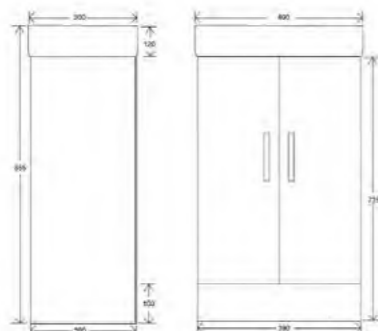

Deep Ceramic Basin

Chrome Handle

Soft Close Doors

High Gloss White

Elite

ELE400
Elite square floor standing
(2 Door) vanity & ceramic basin
Colour: High Gloss White
Basin size: 400 x 300 x 120mm
Vanity size: 390 x 290 x 735 mm
£324.00