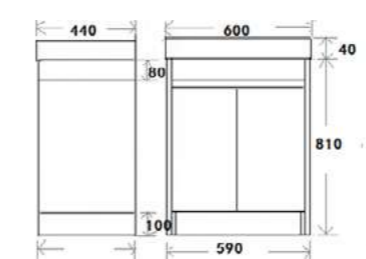

VER-60W
Vera 2 door wall hung vanity
unit ceramic & basin - 600mm
Colour: High Gloss White
Basin Size: 600 x 440 x 40mm
Vanity Size: 590 x 440 x 460mm
£441.60