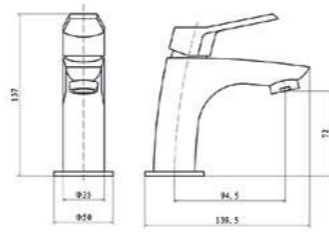

MBM601
Sprint mini basin mixer
£73.00