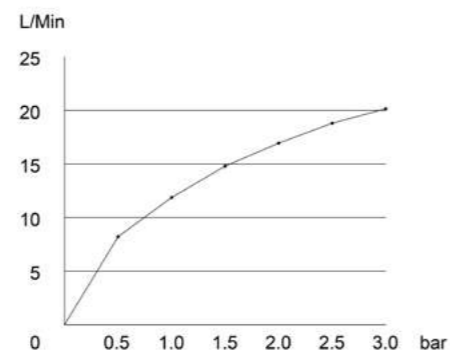

Suitable for low & high pressure