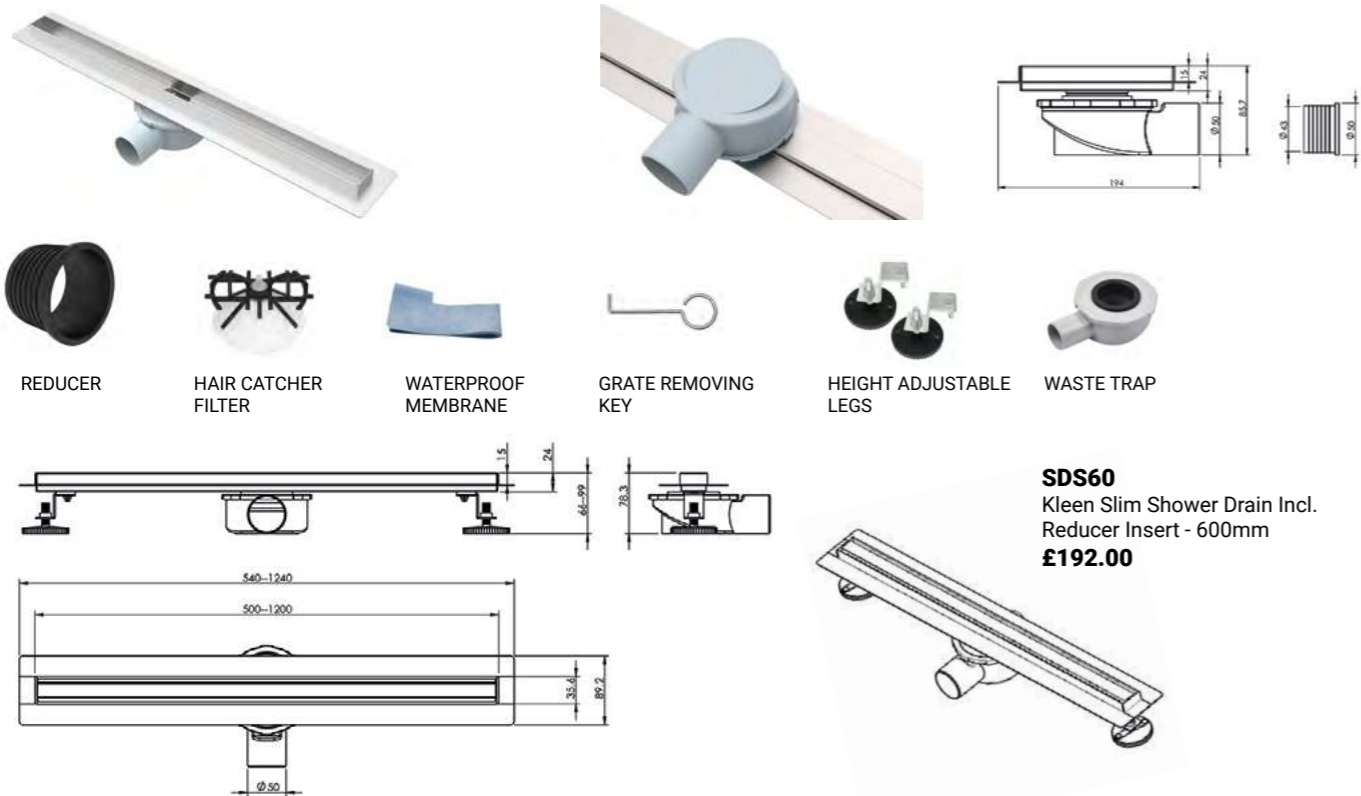

Brushed Steel	£919.20
Matt black	£952.80
Brushed Gold	£960.00

Slim Shower Drain & Grates

LEVEL

LEVEL60
Level Slim Shower Drain & Grate - 600mm - Brushed Steel
£268.80

LEVEL60-B
Level Slim Shower Drain & Grate - 600mm - Matt Black
£302.40