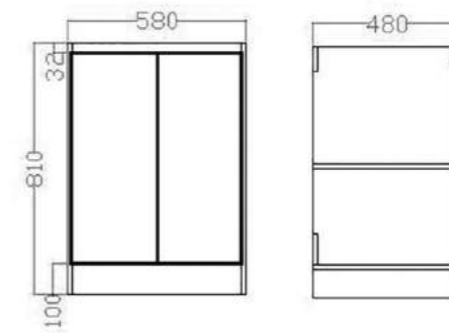

DEL50GW
Delight wall mounted (2 doors)
vanity (Ash grey) & ceramic basin
Basin size: 480 x 500 x 245mm
Vanity size: 475 x 460 x 520mm
£432.00

- Moisture Proof
- Soft close doors
- Chrome handles

DEL50WW
Delight wall mounted (2 doors)
vanity (Gloss white) & ceramic basin
Basin size: 500 x 480 x 245mm
Vanity size: 475 x 460 x 520mm
£417.60

Delight

Moisture Proof

Soft close doors

Black handles

DEL60GF
Delight floor standing (2 doors) vanity (Ash grey) & ceramic basin
Basin size: 600 x 500 x 245mm
Vanity size: 580 x 480 x 810mm
£545.52

Deep Ceramic Basin

Moisture Proof

Soft close doors

Chrome handles

DEL60WF
Delight floor standing (2 doors) vanity (Gloss white) & ceramic basin
Basin size: 600 x 500 x 245mm
Vanity size: 580 x 480 x 810mm
£528.00

Deep Ceramic Basin