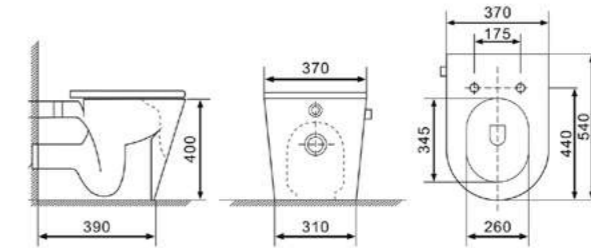

IMP601
Impression basin with full
pedestal - 550mm
Size: 450 x 550 x 850mm
£170.06

RIMLESS

Impression

IMP603
Impression bidet pan
Size: 550 x 360 x 410mm
£343.20

RIMLESS

IMP602
Impression rimless back to wall pan & soft close seat
Size: 550 x 365 x 405mm
£327.60

RIMLESS

IMP001
Impression rimless wall hung wc pan & soft close seat
Size: 545 x 365 x 375mm
£369.60

IMP606
Impression wall hung basin
Size: 450 x 525 x 360mm
£261.12

RIMLESS

Neo

GEBERIT
Flush Fittings Installed

RIMLESS

NEO007
Neo rimless short projection
C/C WC (fully back to wall)
with Geberit flush fittings &
soft close seat.
Size: 605 x 360 x 795mm
£444.00

RIMLESS

NEO002
Neo short projection back to
wall pan & soft close seat
Size: 540 x 370 x 400mm
£345.60

RIMLESS

NEO001
Neo short projection wall
hung pan & soft close seat
Size: 490 x 365 x 330mm
£374.40

COM203
Comfort basin with full
pedestal
Size: 550 x 420 x 850mm
£155.54

RIMLESS

Dexor

GEBERIT
Flush Fittings Installed