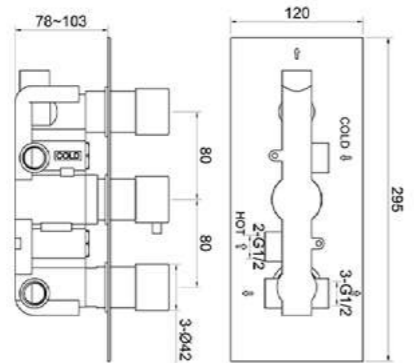

PACK S1 - H (Horizontal Pack)
£428.80

PACK S2 - H (Horizontal Pack)
£578.85

Thermostatic Valves

STV3-H
Square three handle
thermostatic shower valve
2 - outlet (HORIZONTAL)
£376.84

STV3
Square three handle
thermostatic shower valve
2 - outlet (VERTICAL)
£336.86