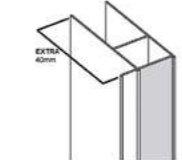

EP-06
Chrome Extension Profile 40mm for 6mm Glass - 1900MM
£96.00