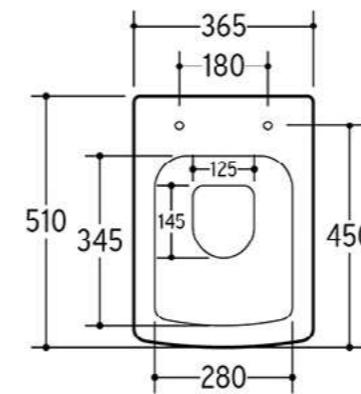

RIMLESS

COM002
 Comfort rimless, short projection back to wall pan with soft close seat
 Size: 540 x 350 x 420mm
£314.18

RIMLESS

Style

STY001-B
Style rimless wall hung wc
with hot/cold bidet mixing
valve pan with soft close seat
Size: 510 x 365 x 355mm
£479.64

STY001
Style rimless wall hung wc
pan with soft close seat
Size: 510 x 365 x 355mm
£384.00

TEMPERATURE
CONTROL MIXING
ON/OFF VALVE

ON/OFF
MIXING VALVE

RIMLESS

RIMLESS

Style

STY120
Style rimless, short projection
C/C WC (fully back to wall)
with soft close seat
Size: 615 x 370 x 790mm
£415.20