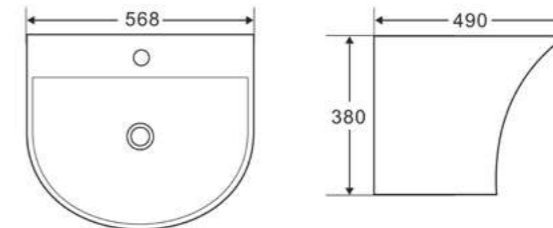

RIMLESS

WAV595
Wave rimless C/C toilet (open back) with Geberit flush fittings & seat
Size: 650 x 390 x 830mm
£438.72

CE **GEHERIT**
Flush Fittings Installed

RIMLESS

WAV600
Wave rimless C/C WC (fully back to wall) with Geberit flush fittings & seat
Size: 650 x 390 x 830mm
£445.44

RIMLESS

Wave

WAV503
Wave bidet pan
Size: 550 x 360 x 410mm
£306.62

WAV501
Wave wall hung basin
Size: 568 x 490 x 380mm
£236.28

RIMLESS

WAV502
Wave rimless btw pan & seat
Size: 545 x 370 x 405mm
£303.84

RIMLESS