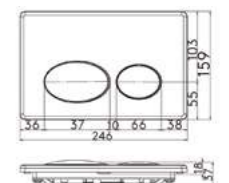

FP61-R120
Euro Tactile Dual Flush Plate - Gloss Chrome
£64.80