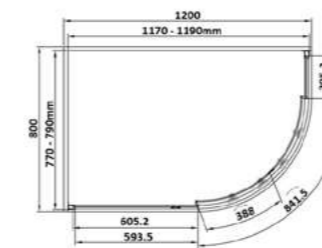

SEOQD90X76
900 x 760 x 1900mm
£353.28

SEOQD90X80
900 x 800 x 1900mm
£357.12

SEOQD10X80
1000 x 800 x 1900mm
£380.16

SEOQD12X80
1200 x 800 x 1900mm
£416.16

SEOQD12X90
1200 x 900 x 1900mm
£427.80

6mm Glass

Lifetime Guarantee