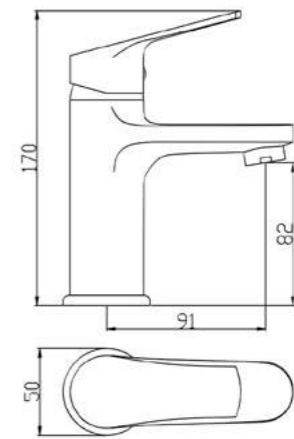

6 Layers PVD
Coated

Suitable for Low & High Pressure

6 Layers PVD
Coated

Suitable for Low & High Pressure

Basin Mixers

Basin Mixers

BEAU
Beau single lever basin mixer with clicker waste
£87.60

Suitable for Low & High Pressure