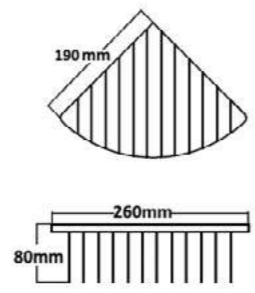

CSB1
Corner basket chrome
Single
Size: 260 x 190 x 80mm
£41.04