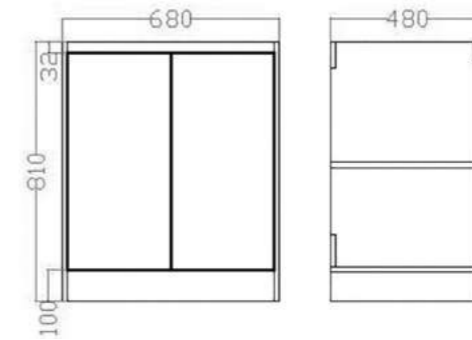

- Moisture Proof
- Soft close doors
- Black handles

DEL70GF
Delight floor standing (2 doors) vanity (Ash grey) & ceramic basin
Basin size: 700 x 500 x 245mm
Vanity size: 680 x 480 x 810mm
£721.36