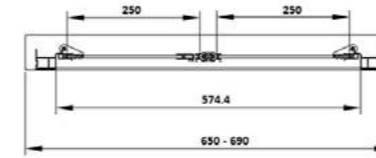

Bi-Fold Doors

Bi-Fold Door, Chrome Double Profile, 6MM Toughened Safety Glass, 1900mm Height, Easy Clean Nano Coating, Chrome Designer Handle, 20MM Adjustment Per Side. Reversible. UKCA & CE Approved.

SEBFD70
700 x 1900mm
£279.36