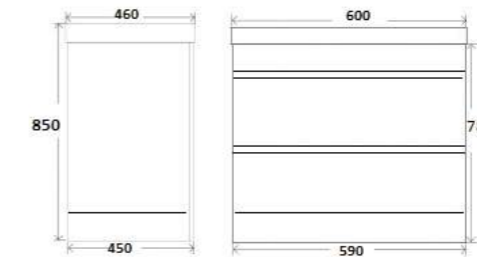

Ambiance

Soft Close Drawer

Deep Ceramic Basin

Handle Less

WATERPROOF