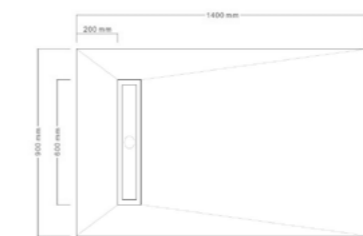

S-KSB14X9
Kleen Wetroom Pre-Formed Shower Board
1400 x 900mm With 600mm Linear High Flow Slim Shower Drain (SDS60) & Grate

Brushed Steel	£842.40
Matt black	£876.00
Brushed Gold	£883.20