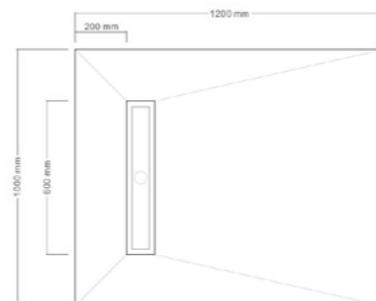

KSB12X10
Kleen Wetroom Pre-Formed Shower Board
1200 x 1000mm With 600mm Linear High Flow
Shower Drain (KSD60) & Metal Grate
[Select grate from page 170](#)
£619.85