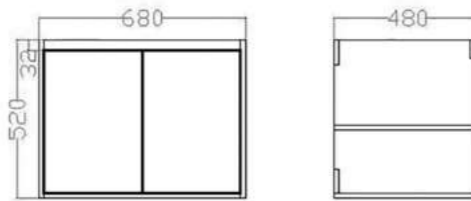

- Moisture Proof
- Soft close doors
- Chrome handles

DEL70WF
Delight floor standing (2 doors) vanity (Gloss white) & ceramic basin
Basin size: 700 x 500 x 245mm
Vanity size: 680 x 480 x 810mm
£609.60