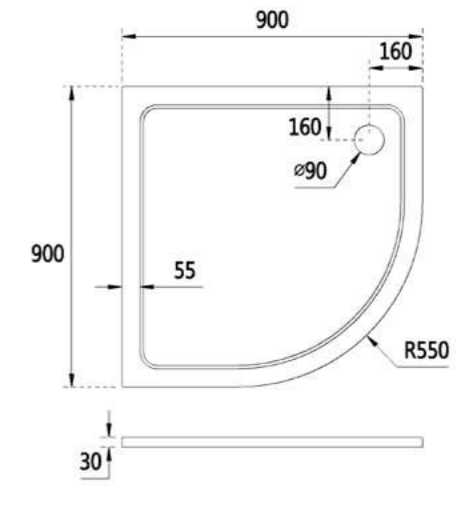

Kleen Quadrant Shower Trays

KST80QD
Kleen Quadrant shower tray 30mm
800 x 800 x 30mm
£165.60

KST90QD
Kleen Quadrant shower tray 30mm
900 x 900 x 30mm
£168.00

Right Corner Waste

Kleen Offset Quadrant Shower Trays