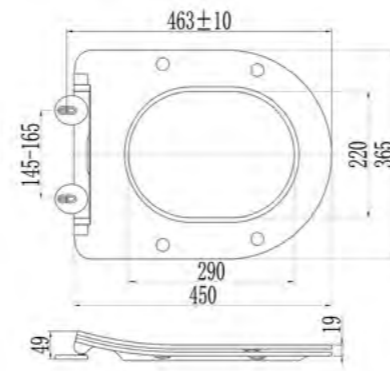

Toilet Seats

EB113
Slim line (D-shape) soft close heavy duroplast material seat cover with stainless steel, top fixing quick release hinges
£46.68