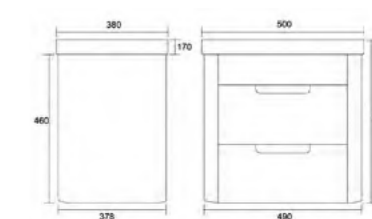

PLUS-60WF

Plus floor standing 3
drawer vanity & ceramic basin
Colour: High Gloss White
Basin Size: 600 x 450 x 50mm
Vanity Size: 575 x 440 x 820mm
£592.42