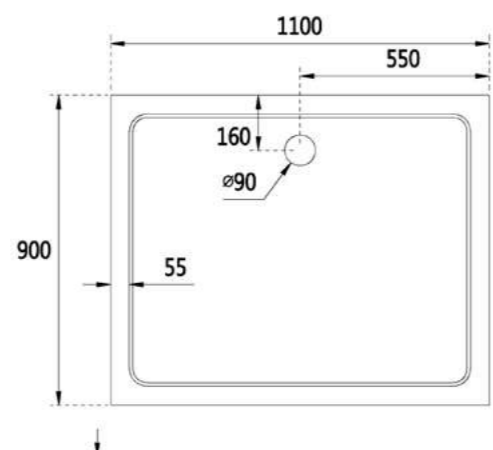

KST1180
Kleen rectangular shower tray 30mm
1100 x 800 x 30mm
£201.60

KST1190
Kleen rectangular shower tray 30mm
1100 x 900 x 30mm
£237.60