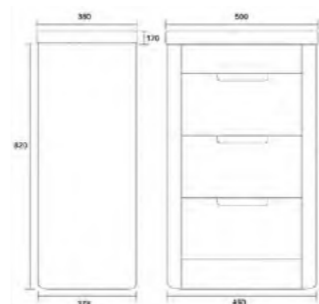

PLUS-50GW

Plus wall mounted 2
drawer vanity & ceramic basin
Colour: High Gloss Grey
Basin Size: 500 x 380 x 50mm
Vanity Size: 490 x 378 x 460mm
£533.28

High Gloss Grey

High Gloss Grey

PLUS-60GF

Plus floor standing 3
drawer vanity & ceramic basin
Colour: High Gloss Grey
Basin Size: 600 x 450 x 50mm
Vanity Size: 575 x 440 x 820mm
£592.44