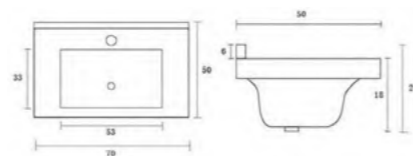

- Moisture Proof
- Soft close doors
- Black handles

DEL70GF
Delight floor standing (2 doors) vanity (Ash grey) & ceramic basin
Basin size: 700 x 500 x 245mm
Vanity size: 680 x 480 x 810mm
£721.36