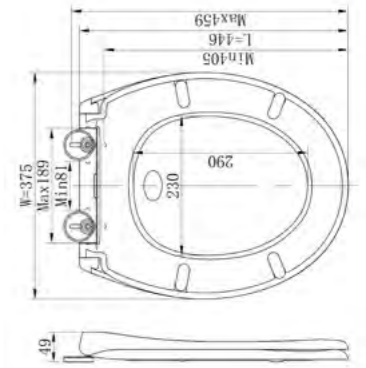

EB122S
Standard soft close seat (universal shape) heavy duroplast material seat cover with stainless steel top fixing quick release hinges
£40.32