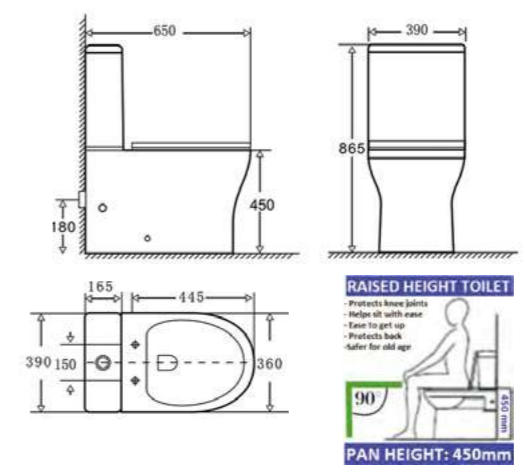

STY001
Style rimless wall hung wc
pan with soft close seat
Size: 510 x 365 x 355mm
£384.00

TEMPERATURE
CONTROL MIXING
ON/OFF VALVE

ON/OFF
MIXING VALVE

RIMLESS

RIMLESS

Style

STY120
Style rimless, short projection
C/C WC (fully back to wall)
with soft close seat
Size: 615 x 370 x 790mm
£415.20

EXPOSED INLET

RIMLESS

STY121
Style rimless, short projection
C/C WC (open back) with soft
close seat
Size: 610 x 375 x 785mm
£400.80

RIMLESS

IMP601
Impression basin with full
pedestal
Size: 550 x 450 x 850mm
£170.06

Wave

CE **GEHERIT**
Flush Fittings Installed

RIMLESS

WAV504
Wave rimless high-rise C/C WC (fully back to wall) with Geberit flush fittings & seat
Size: 650 x 390 x 865mm
£504.72

CE **GEHERIT**
Flush Fittings Installed

RIMLESS

WAV595
Wave rimless C/C toilet (open back) with Geberit flush fittings & seat
Size: 650 x 390 x 830mm
£438.72

CE **GEHERIT**
Flush Fittings Installed

RIMLESS

WAV600
Wave rimless C/C WC (fully back to wall) with Geberit flush fittings & seat
Size: 650 x 390 x 830mm
£445.44