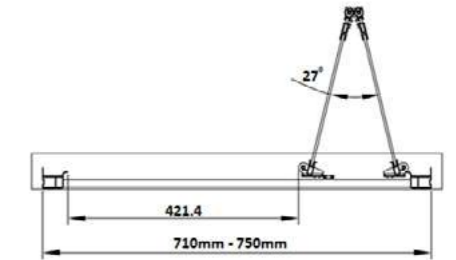

SEBFD76
760 x 1900mm
£285.12