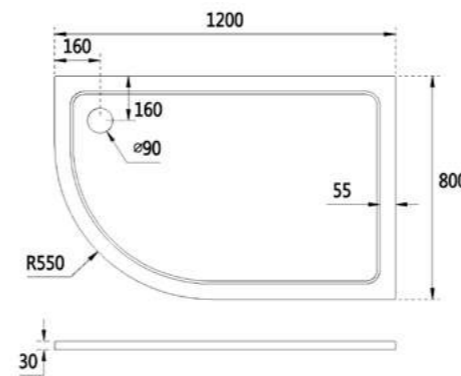

KST1280QD-L
Kleen offset Quadrant shower tray-left 30mm
1200 x 800 x 30mm
£237.12