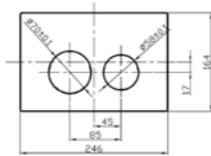

FP-R001 B
Dual flush plate, round - Matt Black
£43.20