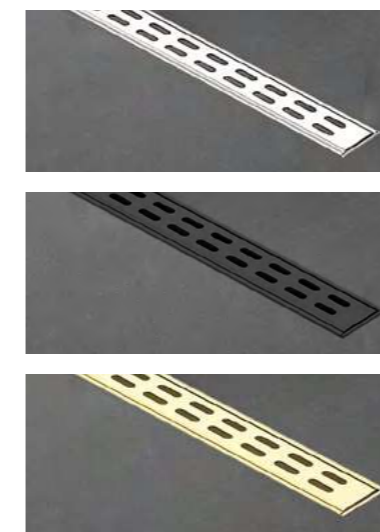

Slim Shower Drain & Grates

LEVEL60-B
Level Slim Shower Drain & Grate - 600mm - Matt Black
£302.40

LEVEL60-G
Level Slim Shower Drain & Grate - 600mm - Brushed Gold
£309.60

LINE

DASH60
Dash Slim Shower Drain & Grate - 600mm - Brushed Steel
£268.80

DASH60-B
Dash Slim Shower Drain & Grate - 600mm - Matt Black
£302.40

DASH60-G
Dash Slim Shower Drain & Grate - 600mm - Brushed Gold
£309.60

CUBE60
Cube Slim Shower Drain & Grate - 600mm - Brushed Steel
£268.80

CUBE60-B
Cube Slim Shower Drain & Grate - 600mm - Matt Black
£302.40

CUBE60-G
Cube Slim Shower Drain & Grate - 600mm - Brushed Gold
£309.60

LINE60
Line Slim Shower Drain & Grate - 600mm - Brushed Steel
£268.80

LINE60-B
Line Slim Shower Drain & Grate - 600mm - Matt Black
£302.40

LINE60-G
Line Slim Shower Drain & Grate - 600mm - Brushed Gold
£309.60

SOLID S/STEEL DRAIN & GRATE

HEIGHT ADJUSTABLE LEGS

HIGH FLOW (41 Litres/Minute) 360* SWIVLE ADVANCED TRAP