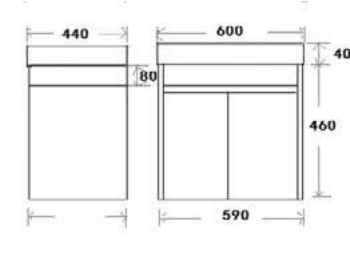

**Deep
Ceramic
Basin**