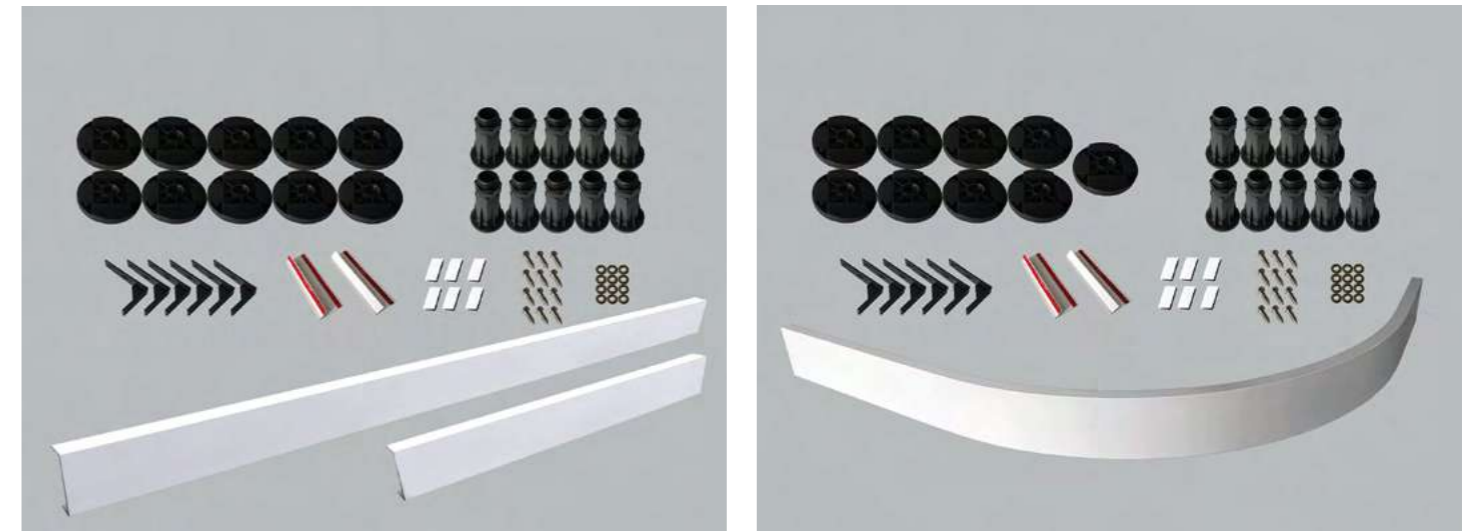

See Page 166 for Shower traps

Kleen Square Shower Trays

Shower Tray Accessories

KST8080
Kleen square shower tray 30mm
800 x 800 x 30mm
£148.80

KST9090
Kleen square shower tray 30mm
900 x 900 x 30mm
£172.80