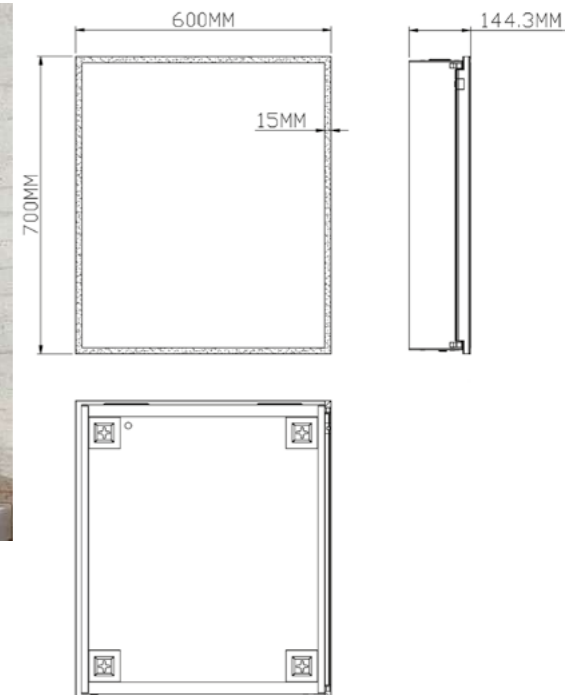

IMG-60
Image Led Mirror 1 Door
Cabinet 600 X 700mm
£696.00

Low energy LED light
Touch sensor
Steam free
Shaver socket
Adjustable shelves
Aluminium Cabinets
IP44 Electrical safe
CE Approved
Bluetooth speaker
Switch from warm white to cool white light