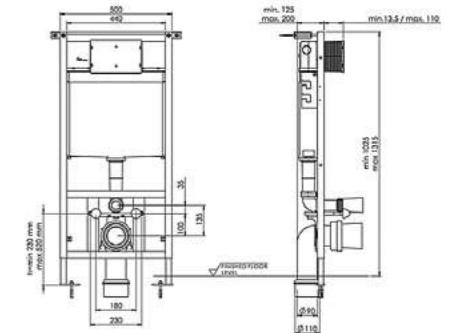

WHF2000
Flushmate compact concealed cistern including chrome dual flush plate (FP47 - R120 / FP40 - R120 / FP61 - R120 / FP43 - S120) with P-Trap / S-Trap
£289.20