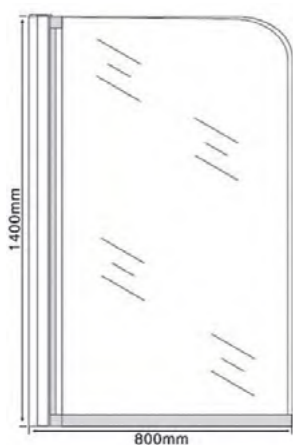

Bath Panels