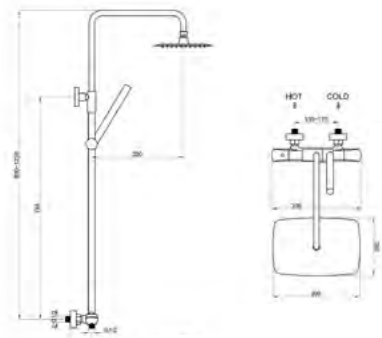

COOL TOUCH VALVE

Thermal image without Cool Touch

Thermal image with Cool Touch

6 Layers PVD
Coated

Thermostatic Showers

Suitable for low & high pressure

LRTS11
Luxury thermostatic shower valve
(2 option) with rigid riser rail kit
(Adjustable height)
£368.16