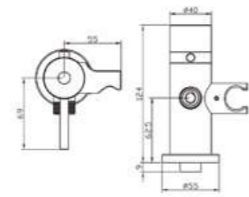

HS2011
Style slim
square douche
Handset
£24.96

HS2101
Slim round
douche
Handset
£28.80

HS2001
Zen square
douche
Handset
£24.36

HS2004
Black round
douche Handset
£24.96

Douche Valves

TDV100
Thermostatic douche valve
£83.45