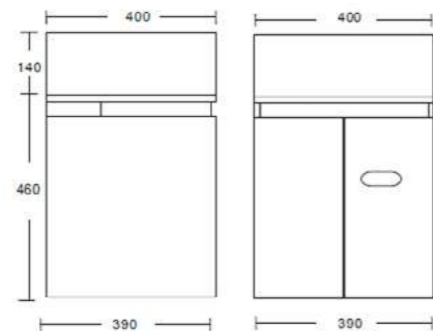

Mode

Pearl

Soft close doors

Handle Less

Deep Ceramic Basin

Soft close doors

Chrome handles