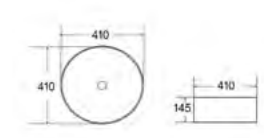

ART1448
Art Counter Top / Single Tap Hole Basin
Size: 410 x 410 x 145mm
£168.00