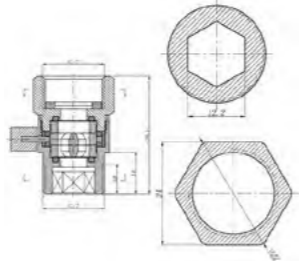

SOV
Shut off Valve
£10.80