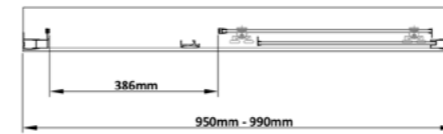

SESD120
1200 x 1900mm
£297.00