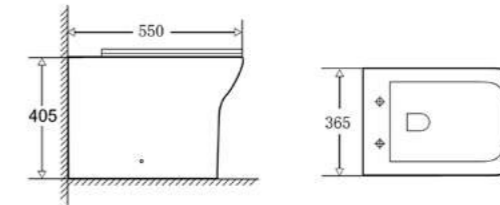

IMP601
Impression basin with full
pedestal - 550mm
Size: 450 x 550 x 850mm
£170.06

RIMLESS

Impression

IMP603
Impression bidet pan
Size: 550 x 360 x 410mm
£343.20

RIMLESS

IMP602
Impression rimless back to wall pan & soft close seat
Size: 550 x 365 x 405mm
£327.60

RIMLESS

IMP001
Impression rimless wall hung wc pan & soft close seat
Size: 545 x 365 x 375mm
£369.60

IMP606
Impression wall hung basin
Size: 450 x 525 x 360mm
£261.12

RIMLESS

Neo

GEBERIT
Flush Fittings Installed