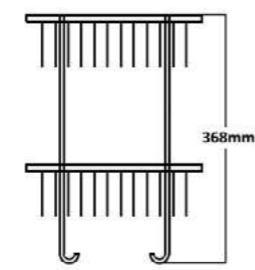

CSB2
Corner basket chrome
2 Tiers
Size: 260 x 190 x 368mm
£96.48