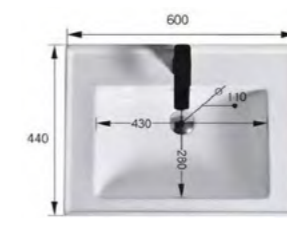

VER-60W
Vera 2 door wall hung vanity
unit ceramic & basin - 600mm
Colour: High Gloss White
Basin Size: 600 x 440 x 40mm
Vanity Size: 590 x 440 x 460mm
£441.60