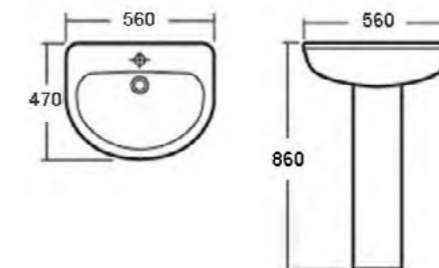

RIMLESS

SPA600
Space rimless C/C open back WC with soft close seat
Size: 685 x 380 x 810mm
£240.00

RIMLESS

KON502
Koncept short projection back to wall pan & soft close seat
Size: 615 x 375 x 815mm
£212.54

COS205
Cosmo basin with full pedestal
Size: 560 x 470 x 860mm
£93.60

Arc

Flex

ARC003
Arc C/C open back
Toilet & Soft Close seat
Size: 670 x 375 x 785mm
£192.00

ARC002
Arc Btw Pan
& Soft Close seat
Size: 475 x 370 x 410mm
£187.20