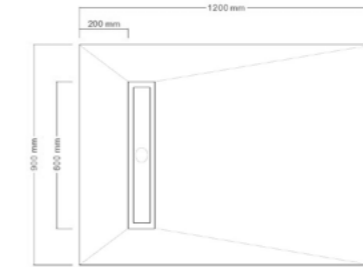

S-KSB12X9
Kleen Wetroom Pre-Formed Shower Board
1200 x 900mm With 600mm Linear High Flow Slim Shower Drain (SDS60) & Grate

Brushed Steel	£825.60
Matt black	£859.20
Brushed Gold	£866.40