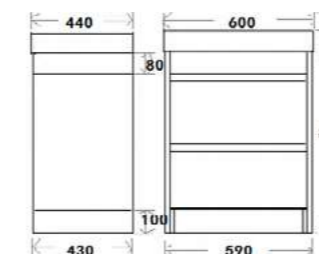

PUR-40W
 Pure 2 drawer wall vanity unit & ceramic basin - 400mm
 Colour: High Gloss White
 Basin Size: 400 x 360 x 40mm
 Vanity Size: 390 x 350 x 460mm
£432.00

PUR-50F
 Pure 2 drawer floor vanity unit & ceramic basin - 500mm
 Colour: High Gloss White
 Basin Size: 500 x 360 x 40mm
 Vanity Size: 490 x 350 x 810mm
£479.52

PUR-50W
 Pure 2 drawer wall vanity unit & ceramic basin - 500mm
 Colour: High Gloss White
 Basin Size: 500 x 360 x 40mm
 Vanity Size: 490 x 350 x 460mm
£456.00

PUR-60F
 Pure 2 drawer floor vanity unit & ceramic basin - 600mm
 Colour: High Gloss White
 Basin Size: 600 x 440 x 40mm
 Vanity Size: 590 x 430 x 810mm
£504.00