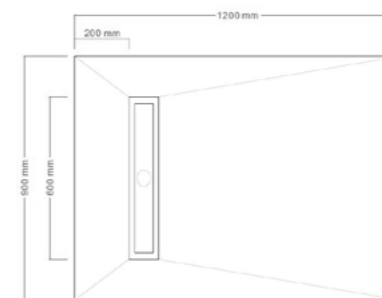

Notes: Wall to board corner sealing kit (KWK-1) to be purchased separately.

Kleen Wetroom Shower Boards

KSB10X10
Kleen Wetroom Pre-Formed Shower Board
1000 x 1000mm With 600mm Linear High Flow
Shower Drain (KSD60) & Metal Grate
[Select grate from page 170](#)
£596.45