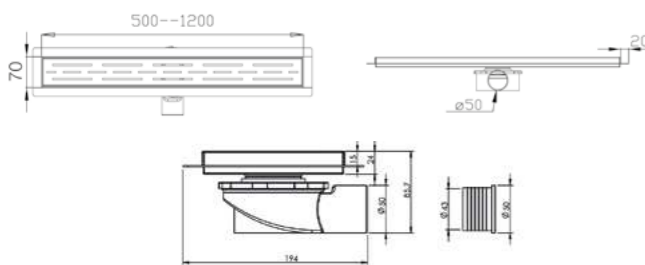

RECTANGULAR SHOWER DRAINS

KSD50	Kleen Shower Drain Incl. Reducer Insert- 500mm	£153.60
KSD60	Kleen shower drain incl. Reducer insert- 600 mm	£172.80
KSD70	Kleen shower drain incl. Reducer insert- 700 mm	£180.60
KSD80	Kleen shower drain incl. Reducer insert- 800 mm	£190.08
KSD90	Kleen shower drain incl. Reducer insert- 900 mm	£209.35
KSD100	Kleen shower drain incl. Reducer insert- 1000 mm	£224.40
KSD120	Kleen shower drain incl. Reducer insert- 1200 mm	£281.52

Select shower grate design from Page 173