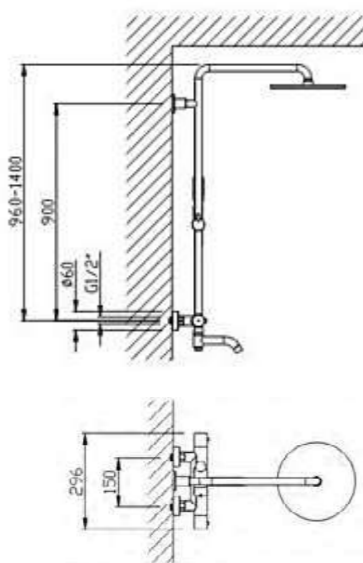

COOL TOUCH VALVE

COOL TOUCH VALVE

LSTS12
Luxury square thermostatic shower
valve (2 option) with rigid riser rail kit
(Adjustable height)
£428.40

Suitable for low & high pressure

Luxury Thermostatic Showers