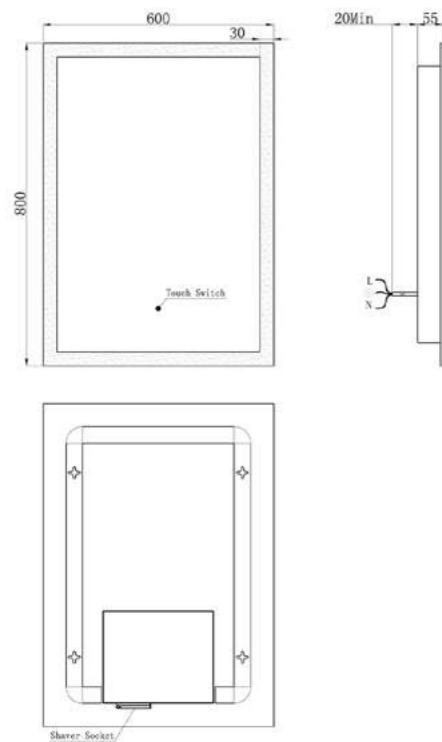

VIVID-60
Vivid LED Mirror
Size: 600 x 800mm
£316.80

Low energy LED light
Touch Sensor switch
Steam free
Shaver socket
IP44 Electrical safe
CE Approved