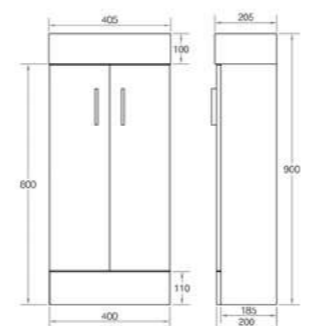

Deep ceramic basin