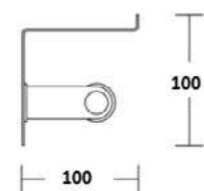

BEL650
Beleza toilet brush holder
£65.04

MIS250
Mistica toilet brush holder
£82.56

Toilet Paper Holders

TTS-1197
Toilet tissue holder with shelf
Chrome
£37.45

TTS-1197B
Toilet tissue holder with shelf
Matt Black
£40.32