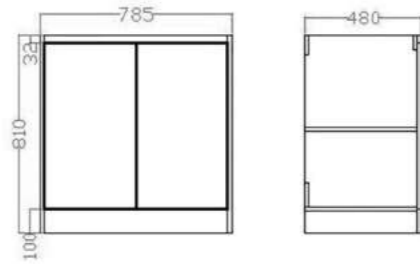

DEL70GW
Delight wall mounted (2 doors) vanity (Ash grey) & ceramic basin
Basin size: 700 x 500 x 245mm
Vanity size: 680 x 480 x 520mm
£568.80

- Moisture Proof
- Soft close doors
- Chrome handles

DEL70WW
Delight wall mounted (2 doors) vanity (Gloss white) & ceramic basin
Basin size: 700 x 500 x 245mm
Vanity size: 680 x 480 x 520mm
£544.80

Delight

DEL80GF
Delight floor standing (2 doors)
vanity (Ash grey) & ceramic basin
Basin size: 800 x 500 x 245mm
Vanity size: 785 x 480 x 810mm
£858.84

Deep Ceramic Basin

DEL80WF
Delight floor standing (2 doors)
vanity (Gloss white) & ceramic basin
Basin size: 800 x 500 x 245mm
Vanity size: 785 x 480 x 810mm
£816.00