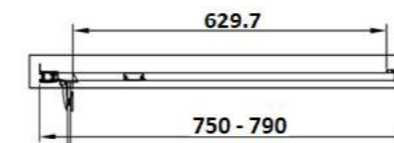

SEHD76
760 x 1900mm
£356.40

SEHD80
800 x 1900mm
£363.60

SEHD90
900 x 1900mm
£378.00

SEHD100
1000 x 1900mm
£392.40

SIDE PANELS		
Side Panel, Chrome Double Profile 6MM Toughened Safety Glass 1900mm, Easy Clean Nano Coating 20MM Adjustment Per Side UKCA & CE Approved Reversible.		
SESP70	6mm 700x1900 Side Panel, 20MM Adjustment Per Side.	£180.96
SESP76	6mm 760x1900 Side Panel, 20MM Adjustment Per Side.	£184.44
SESP80	6mm 800x1900 Side Panel, 20MM Adjustment Per Side.	£187.92
SESP90	6mm 900x1900 Side Panel, 20MM Adjustment Per Side.	£198.36
SESP100	6mm 1000x1900 Side Panel, 20MM Adjustment Per Side.	£205.32