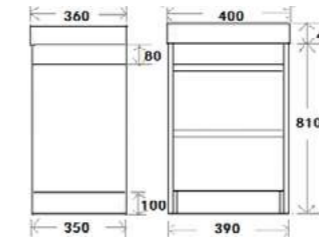

PUR-40W
 Pure 2 drawer wall vanity unit & ceramic basin - 400mm
 Colour: High Gloss White
 Basin Size: 400 x 360 x 40mm
 Vanity Size: 390 x 350 x 460mm
£432.00

PUR-50F
 Pure 2 drawer floor vanity unit & ceramic basin - 500mm
 Colour: High Gloss White
 Basin Size: 500 x 360 x 40mm
 Vanity Size: 490 x 350 x 810mm
£479.52