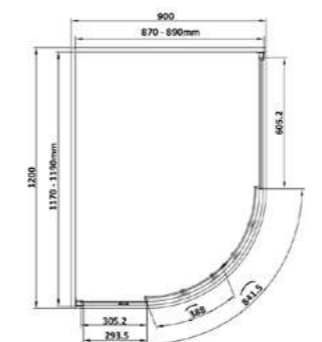

SEOQD90X76
900 x 760 x 1900mm
£353.28

SEOQD90X80
900 x 800 x 1900mm
£357.12

SEOQD10X80
1000 x 800 x 1900mm
£380.16

SEOQD12X80
1200 x 800 x 1900mm
£416.16

SEOQD12X90
1200 x 900 x 1900mm
£427.80

6mm Glass

Lifetime Guarantee