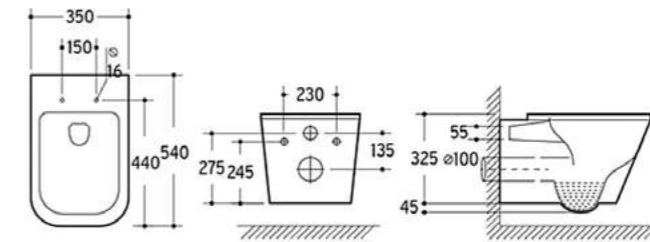

RIMLESS

DEC001
Decor wall hung wc pan with soft close seat and fixing kit
Size: 520 x 360 x 325mm
£379.20

RIMLESS

DEC002
Decor back to wall WC pan with soft close seat
Size: 575 x 360 x 415mm
£355.20

COM203
Comfort basin with full pedestal
Size: 550 x 420 x 850mm
£155.54

RIMLESS

Edge

GEBERIT
Flush Fittings Installed

EDG003
Edge C/C WC (fully back to wall) with Geberit flush fittings & soft close seat
Size: 670 x 380 x 845mm
£455.40

RIMLESS

EDG001
Edge wall hung wc pan with soft close seat and fixing kit
Size: 540 x 350 x 325mm
£381.60

EDG002
Edge back to wall wc pan with soft close seat
Size: 590 x 355 x 405mm
£360.00

IMP601
Impression basin with full pedestal
Size: 550 x 450 x 850mm
£170.06

Cosmo

COS001
Cosmo wall hung wc pan with soft close seat and fixing kit
Size: 545 x 360 x 330mm
£384.00