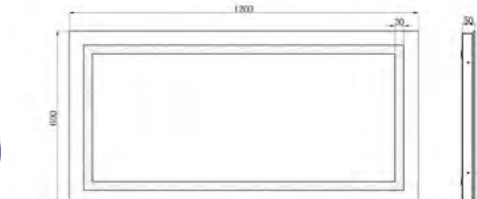

SPIRIT-60L
Spirit LED Mirror
Size: 600 x 1200mm
£468.00

Low energy LED light
Sensor switch
Steam free
Shaver socket
IP44 Electrical safe
CE Approved