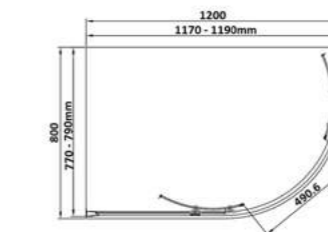

SEOQD12X80
1200 x 800 x 1900mm
£416.16