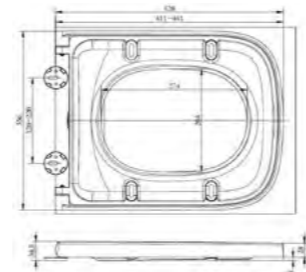

EB600
Luxury Square wrap over, soft close short projection, heavy duraplast material seat cover with stainless steel fixings quick release hinges
£79.08