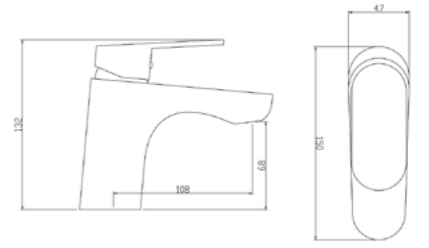

Cloakroom Basin Mixers