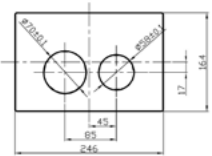

FLUSH PLATE TO MATCH FMC001

FP-R001
Dual flush plate, round - Gloss Chrome
£36.00