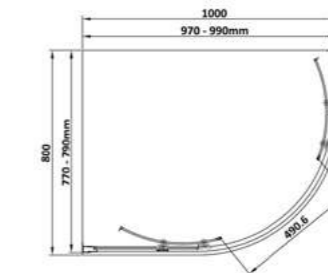

SEOQD10X80
1000 x 800 x 1900mm
£380.16