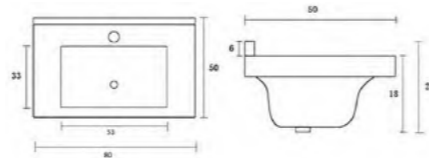

DEL70GW
Delight wall mounted (2 doors) vanity (Ash grey) & ceramic basin
Basin size: 700 x 500 x 245mm
Vanity size: 680 x 480 x 520mm
£568.80

- Moisture Proof
- Soft close doors
- Chrome handles

DEL70WW
Delight wall mounted (2 doors) vanity (Gloss white) & ceramic basin
Basin size: 700 x 500 x 245mm
Vanity size: 680 x 480 x 520mm
£544.80

Delight

DEL80GF
Delight floor standing (2 doors)
vanity (Ash grey) & ceramic basin
Basin size: 800 x 500 x 245mm
Vanity size: 785 x 480 x 810mm
£858.84

Deep Ceramic Basin

DEL80WF
Delight floor standing (2 doors)
vanity (Gloss white) & ceramic basin
Basin size: 800 x 500 x 245mm
Vanity size: 785 x 480 x 810mm
£816.00