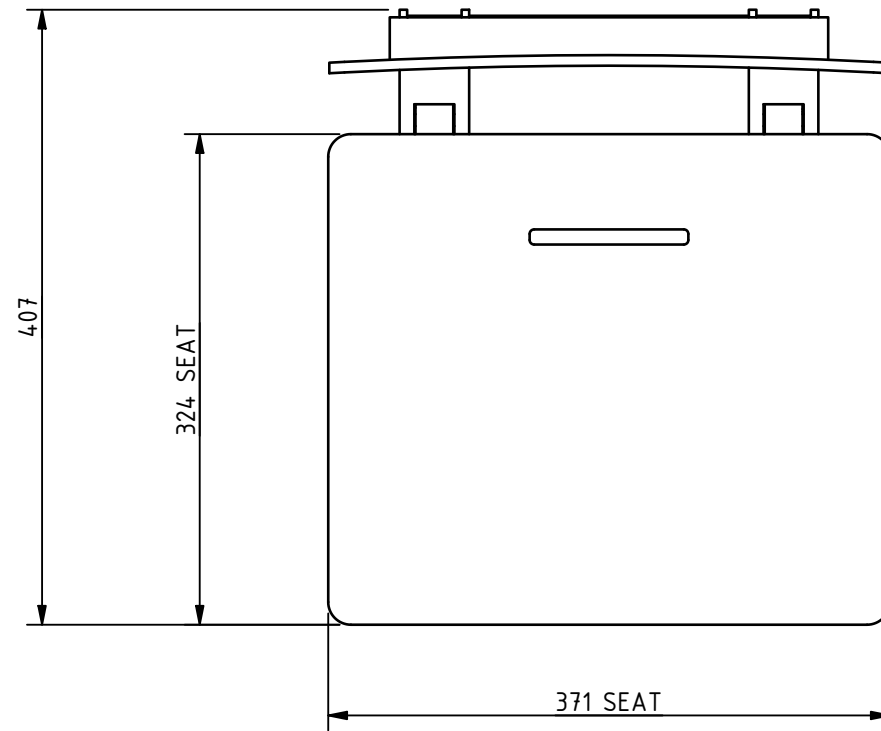

PRODUCT INFO: 331003 - CONTEMPORARY SLIMLINE SHOWER SEAT WITH BACK REST

ALL DIMENSIONS ARE IN mm UNLESS STATED OTHERWISE

MKT-331003 REV 1

DISCLAIMER: NYMAS GROUP MAKES EVERY EFFORT TO ENSURE THAT THE INFORMATION PROVIDED ON THIS DRAWING IS CORRECT. HOWEVER, WE CANNOT GUARANTEE THIS, AND ACCEPT NO LIABILITY FOR ANY INFORMATION OR ADVICE GIVEN ON THIS DRAWING.