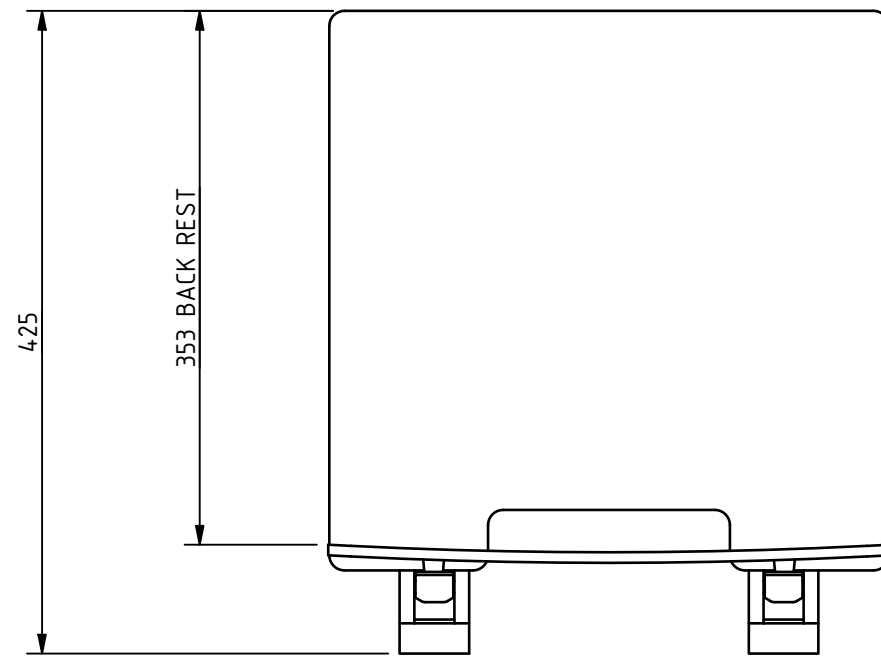

PRODUCT INFO: 331003 - CONTEMPORARY SLIMLINE SHOWER SEAT WITH BACK REST

ALL DIMENSIONS ARE IN mm UNLESS STATED OTHERWISE

MKT-331003 REV 1

DISCLAIMER: NYMAS GROUP MAKES EVERY EFFORT TO ENSURE THAT THE INFORMATION PROVIDED ON THIS DRAWING IS CORRECT. HOWEVER, WE CANNOT GUARANTEE THIS, AND ACCEPT NO LIABILITY FOR ANY INFORMATION OR ADVICE GIVEN ON THIS DRAWING.