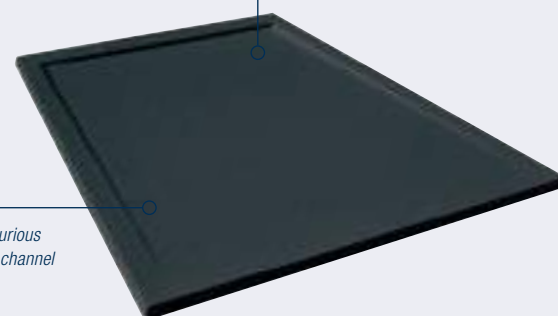

Giorgio Lux

There's a unique design feature built into the Giorgio Lux shower tray, a detail that ensures water flows away freely without the use of a visible grate. This stylish stone resin tray is designed with an **integrated maxi-flow waste outlet**, so as the water hits the surface, it is **channelled away discreetly and efficiently**.

It's just one more reason to love this exquisitely styled shower tray with its coolly understated slate effect finish. The luxurious material resists scratches and provides users with the perfect place to enjoy their shower – a sleek, **slip-resistant** surface that adds a touch of class to any shower enclosure.

- / Beautiful natural slate effect finish
- / Highly durable, scratch & slip resistant surface
- / Unique hidden & maxi-flow waste design 32 litres/min flow rate
- / Wide selection of sizes
- / One free tube of colour matched adhesive & sealant with every tray
- / Wetroom compatible
- / 10 year guarantee

10 Year Guarantee

Wetroom compatible

Integrated maxi-flow waste outlet, allows water to flow away freely without the use of a visible grate

Stone resin slip-resistant luxurious surface with directional flow channel

See website for further technical information