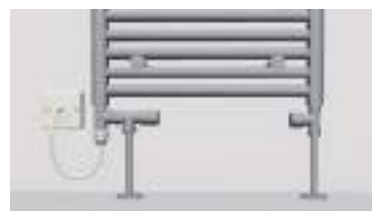

*New pipe centres for this finish will be the same as the towel rail. See website for more detail.

Dual Fuel Floor Plumbing Connection

Valve kits to connect an electric heating element

Finish	Code	RRP*
Matt Black	THU-210-MN	£121.00
Anthracite	THU-310-AN	£142.00
Arabica	THU-210-AR	£121.00
Lusso Grey	THU-210-LG	£121.00
Mont Blanc	THU-210-MB	£121.00
Chrome	THU-210-CP	£121.00