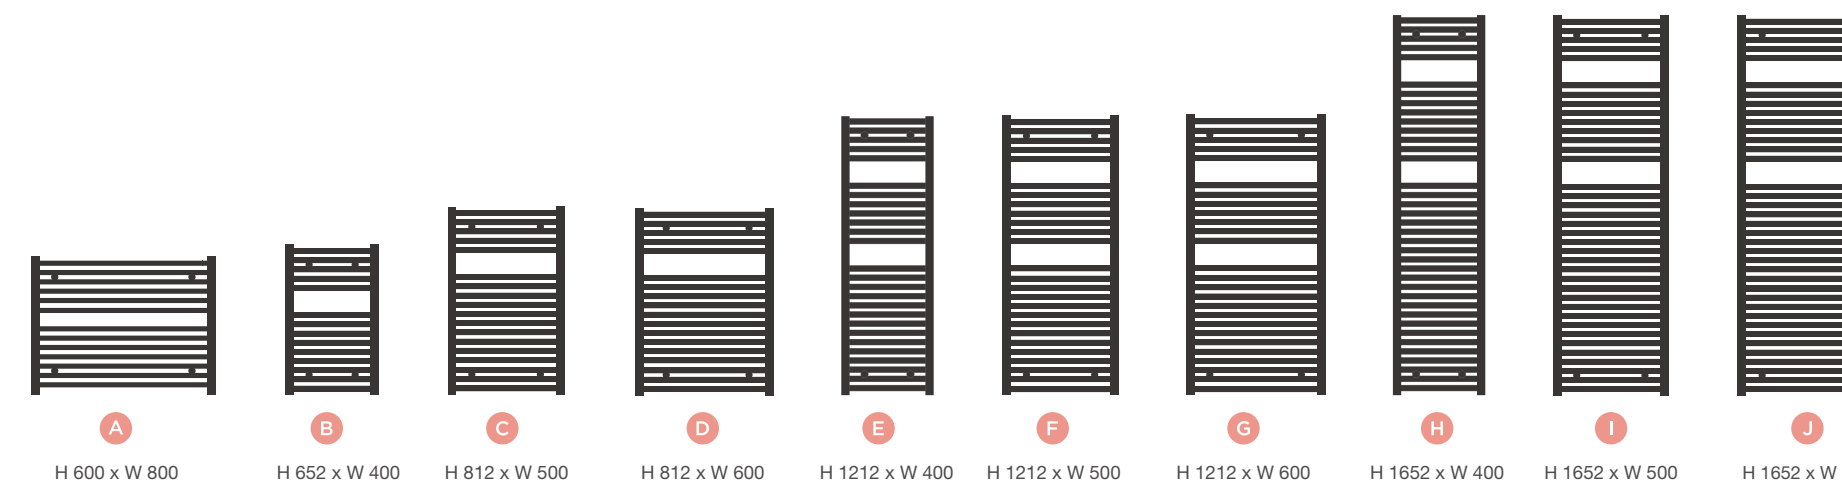

HUGO2 TOWEL RAIL FINISHES

The beautifully designed heated towel rails are available in a range of contemporary colours, including Matt Black, Anthracite, Arabica, Lusso Grey, Mont Blanc and gleaming Chrome. **Matt Black and Chrome are smooth textures, all other colours feature a stone texture.** Every Hugo2 heated towel rail also benefits from colour-matched pipes and shrouds and valves, ensuring that the entire installation looks as good as it should.

All colours are representative, we recommend requesting a sample online before ordering.

HUGO2 TOWEL RAIL SIZES

No matter what size you need, all of our towel rails excel when it comes to performance, delivering exceptional heat output to keep your bathroom warm and comfortable.