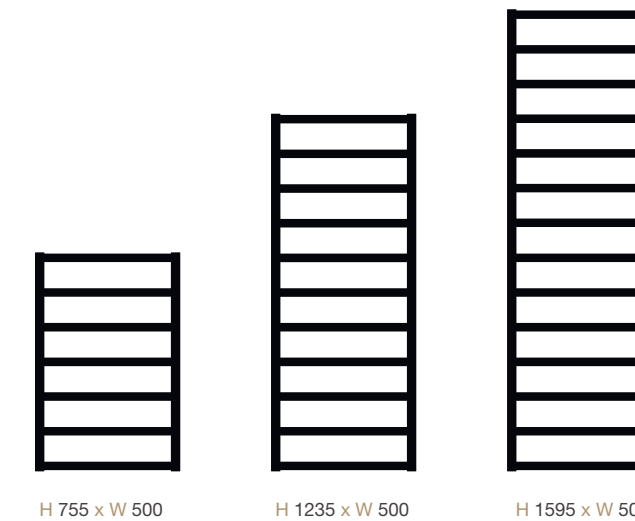

*All prices include VAT