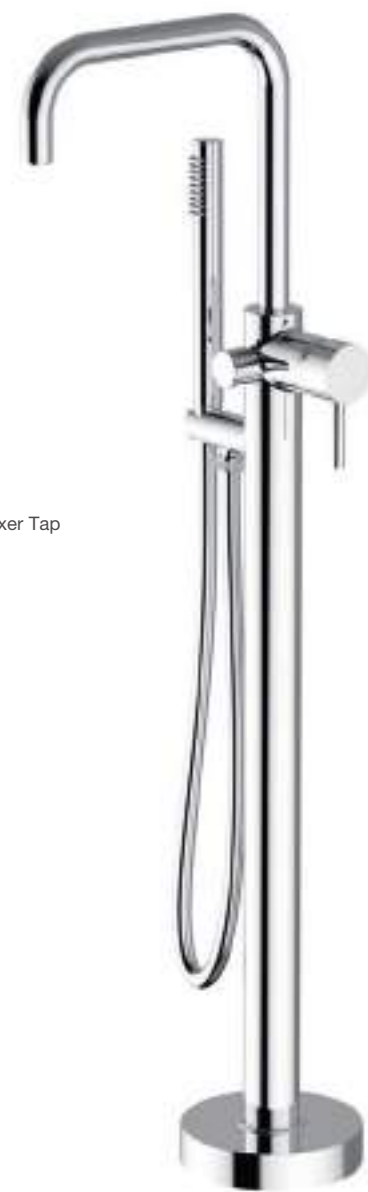

/ Basin Mono Tap
Chrome
Min. Op: 1 bar
TSV-101
RRP* £199.00

*See compatible wastes on page 108

*All prices include VAT

0345 582 8000 | info@tissino.co.uk | tissino.co.uk

Ezio

The Ezio Freestanding Bath Tap combines **starkness and modern curves** to provide a contemporary statement in the bathroom. Ezio's refined Chrome finish brings an **exquisite power and assertion to the space**, and complements other brassware beautifully.

- / Single solution bath filler and diverter for pencil hand shower
- / Pairs perfectly with Parina
- / Swivel spout for practicality

5 Year
Guarantee

/ Freestanding Bath Shower Mixer Tap
Chrome
Min. Op: 1 bar
TEZ-101-CP
RRP* £830.00