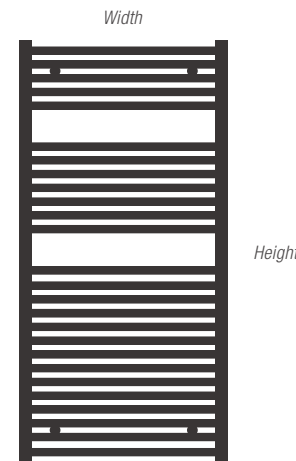

Three Easy Steps:

1

CHOOSE YOUR CENTRAL HEATING TOWEL RAIL SIZE & COLOUR

See page 195 for size and finish.