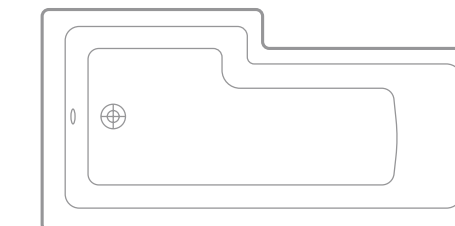

Right hand configuration shown