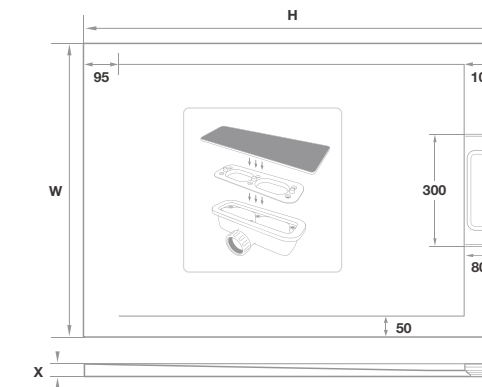

One free tube of adhesive & sealant with every tray

*All prices include VAT

Square & Rectangular Shower Trays | GIORGIO LUX

800mm Rectangle Shower Trays

Size (mm)	Graphite Slate	Grey Slate	White Slate	RRP*	X	Kg
1000 x 800	TRG-803-RS	TRG-803-GS	TRG-803-WS	£776.00	25	26
1200 x 800	TRG-804-RS	TRG-804-GS	TRG-804-WS	£859.00	25	31
1400 x 800	TRG-805-RS	TRG-805-GS	TRG-805-WS	£920.00	27	40
1600 x 800	TRG-807-RS	TRG-807-GS	TRG-807-WS	£1,027.00	29	45
1700 x 800	TRG-808-RS	TRG-808-GS	TRG-808-WS	£1,069.00	29	49
1800 x 800	TRG-809-RS	TRG-809-GS	TRG-809-WS	£1,130.00	29	55
2000 x 800	TRG-811-RS	TRG-811-GS	TRG-811-WS	£1,197.00	31	55