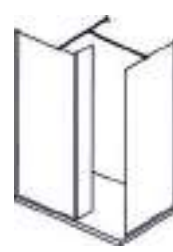

TAVO | Fixed Corner Profile and Flipper Panel

First choose your front panel, either with a stabilising bar, page 49, walkthrough panel, page 50 or glass to ceiling bar, page 51.

Flipper panels can rotate up to 180 degrees and connect in the same way, available in 300mm width.

Chrome Fixed Corner Profile & Glass Panel

Size (mm)	Clear Glass	Grey Glass	Fluted Glass	RRP*
250mm	TTV-925-CP	TTV-925-CP-GT	TTV-925-CP-FL	£162.00
300mm	TTV-903-CP	TTV-903-CP-GT	TTV-903-CP-FL	£176.00
400mm	TTV-904-CP	TTV-904-CP-GT	TTV-904-CP-FL	£207.00
500mm	TTV-905-CP	TTV-905-CP-GT	TTV-905-CP-FL	£243.00
600mm	TTV-906-CP	TTV-906-CP-GT	TTV-906-CP-FL	£274.00
700mm	TTV-907-CP	TTV-907-CP-GT	TTV-907-CP-FL	£312.00
760mm	TTV-976-CP	TTV-976-CP-GT	TTV-976-CP-FL	£332.00

D

Matt Black Fixed Corner Profile & Glass Panel

Size (mm)	Clear Glass	Grey Glass	Fluted Glass	RRP*
250mm	TTV-925-MN	TTV-925-MN-GT	TTV-925-MN-FL	£173.00
300mm	TTV-903-MN	TTV-903-MN-GT	TTV-903-MN-FL	£188.00
400mm	TTV-904-MN	TTV-904-MN-GT	TTV-904-MN-FL	£221.00
500mm	TTV-905-MN	TTV-905-MN-GT	TTV-905-MN-FL	£258.00
600mm	TTV-906-MN	TTV-906-MN-GT	TTV-906-MN-FL	£290.00
700mm	TTV-907-MN	TTV-907-MN-GT	TTV-907-MN-FL	£331.00
760mm	TTV-976-MN	TTV-976-MN-GT	TTV-976-MN-FL	£350.00

Brushed Brass Fixed Corner Profile & Glass Panel

Size (mm)	Clear Glass	Grey Glass	Fluted Glass	RRP*
250mm	TTV-925-BB	TTV-925-BB-GT	TTV-925-BB-FL	£201.00
300mm	TTV-903-BB	TTV-903-BB-GT	TTV-903-BB-FL	£218.00
400mm	TTV-904-BB	TTV-904-BB-GT	TTV-904-BB-FL	£250.00
500mm	TTV-905-BB	TTV-905-BB-GT	TTV-905-BB-FL	£292.00
600mm	TTV-906-BB	TTV-906-BB-GT	TTV-906-BB-FL	£322.00
700mm	TTV-907-BB	TTV-907-BB-GT	TTV-907-BB-FL	£354.00
760mm	TTV-976-BB	TTV-976-BB-GT	TTV-976-BB-FL	£375.00