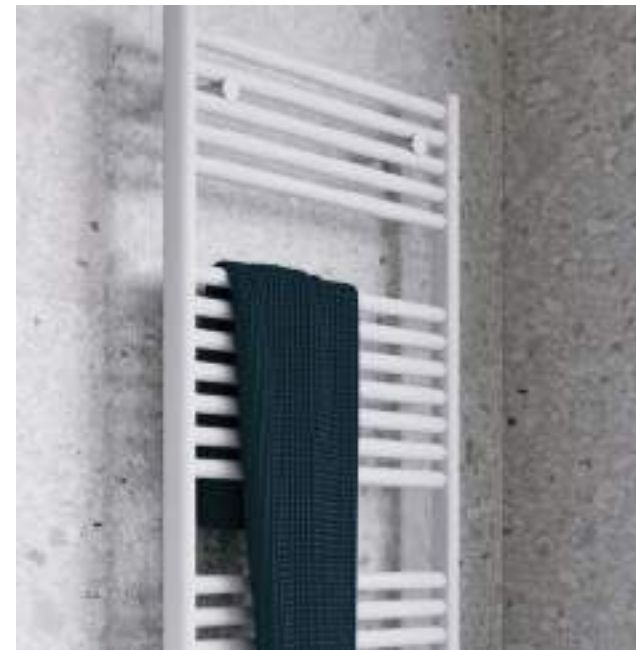

Electric Rails
Standard Element
(Standard element heats to full power when switched on)

Towel Rail Diagram	Size	Output BTU/HR	Output Watts	Code	RRP*
A	600 x 800	2306	676	THU-712-MB	£596.00
B	652 x 400	1272	373	THU-701-MB	£534.00
C	812 x 500	1941	569	THU-702-MB	£577.00
D	812 x 600	2320	680	THU-703-MB	£596.00
E	1212 x 400	2259	662	THU-710-MB	£630.00
F	1212 x 500	2847	834	THU-704-MB	£642.00
G	1212 x 600	3403	997	THU-705-MB	£667.00
H	1652 x 400	3023	886	THU-711-MB	£703.00
I	1652 x 500	3890	1140	THU-707-MB	£716.00
J	1652 x 600	4649	1363	THU-708-MB	£748.00

For Dual Fuel please see page 204

Electric Rails
Thermostatic Element
(Thermostatic element heat performance can be regulated)

Towel Rail Diagram	Size	Output BTU/HR	Output Watts	Code	RRP*
A	600 x 800	2306	676	THU-612-MB	£634.00
B	652 x 400	1272	373	THU-601-MB	£570.00
C	812 x 500	1941	569	THU-602-MB	£614.00
D	812 x 600	2320	680	THU-603-MB	£634.00
E	1212 x 400	2259	662	THU-610-MB	£666.00
F	1212 x 500	2847	834	THU-604-MB	£678.00
G	1212 x 600	3403	997	THU-605-MB	£704.00
H	1652 x 400	3023	886	THU-611-MB	£740.00
I	1652 x 500	3890	1140	THU-607-MB	£753.00
J	1652 x 600	4649	1363	THU-608-MB	£784.00

For Dual Fuel please see page 204

CC Tappings are 40mm less than the rail width and approx. 70mm from wall.
We recommend using Hugo2 in a closed system incorporating an anti-corrosion inhibitor.
All heat outputs based on Delta Δt 60°C.

Hugo2 exceeds CE quality requirements and heat outputs have been tested to EN442