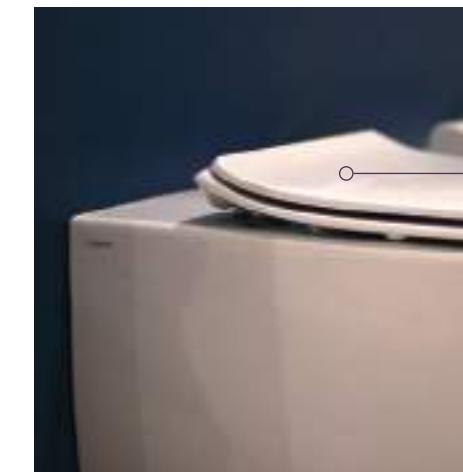

Stylish soft close seat

*All prices include VAT