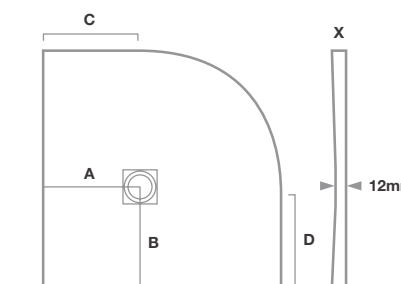

Giorgio2

The sleek and minimal Giorgio2 shower tray features a **natural slate effect finish**, and is available in five contemporary colours and a variety of sizes.

A Stainless Steel grate is supplied as standard, with colour-matched grates and a Brushed Brass option available separately.

- / Beautiful natural slate effect finish
- / Highly durable, scratch & slip resistant surface
- / One free tube of colour matched adhesive & sealant with every tray
- / Includes a 34 l/m waste valve & Stainless Steel grate
- / Colour matched grates available plus Brushed Brass option
- / Wide selection of sizes
- / **Edges can be trimmed up to 100mm**
- / Wetroom compatible
- / 10 year guarantee

A video for how to cut can be found on our website

10 Year Guarantee

Wetroom compatible

See website for further technical information

Coloured Grate

- / Black Slate TRG-901-MN RRP* £24.00
- / Graphite Slate TRG-901-RS RRP* £24.00
- / Grey Slate TRG-901-GS RRP* £24.00
- / Brushed Brass TRG-901-BB RRP* £60.00
- / Soft Taupe TRG-901-ST RRP* £24.00
- / White Slate TRG-901-WS RRP* £24.00

Adhesive & Sealant

Black Slate	Graphite Slate	Grey Slate	Soft Taupe	White Slate	RRP*
TRG-902-MN	TRG-902-RS	TRG-902-GS	TRG-902-ST	TRG-902-WS	£38.00

Colour matched to the Giorgio Series

One free tube of adhesive & sealant with every tray

*All prices include VAT

Quadrant Shower Trays

Size (mm)	Black Slate	Graphite Slate	Grey Slate	Soft Taupe	White Slate	RRP*	A	B	C	D	X	Kg
800 x 800	TRG-601-MN	TRG-601-RS	TRG-601-GS	TRG-601-ST	TRG-601-WS	£609.00	300	350	300	300	25	19
900 x 900	TRG-602-MN	TRG-602-RS	TRG-602-GS	TRG-602-ST	TRG-602-WS	£619.00	350	350	300	300	31	24
1000 x 1000	TRG-603-MN	TRG-603-RS	TRG-603-GS	TRG-603-ST	TRG-603-WS	£740.00	420	420	355	355	31	28

Stainless Steel grate and waste included with every tray