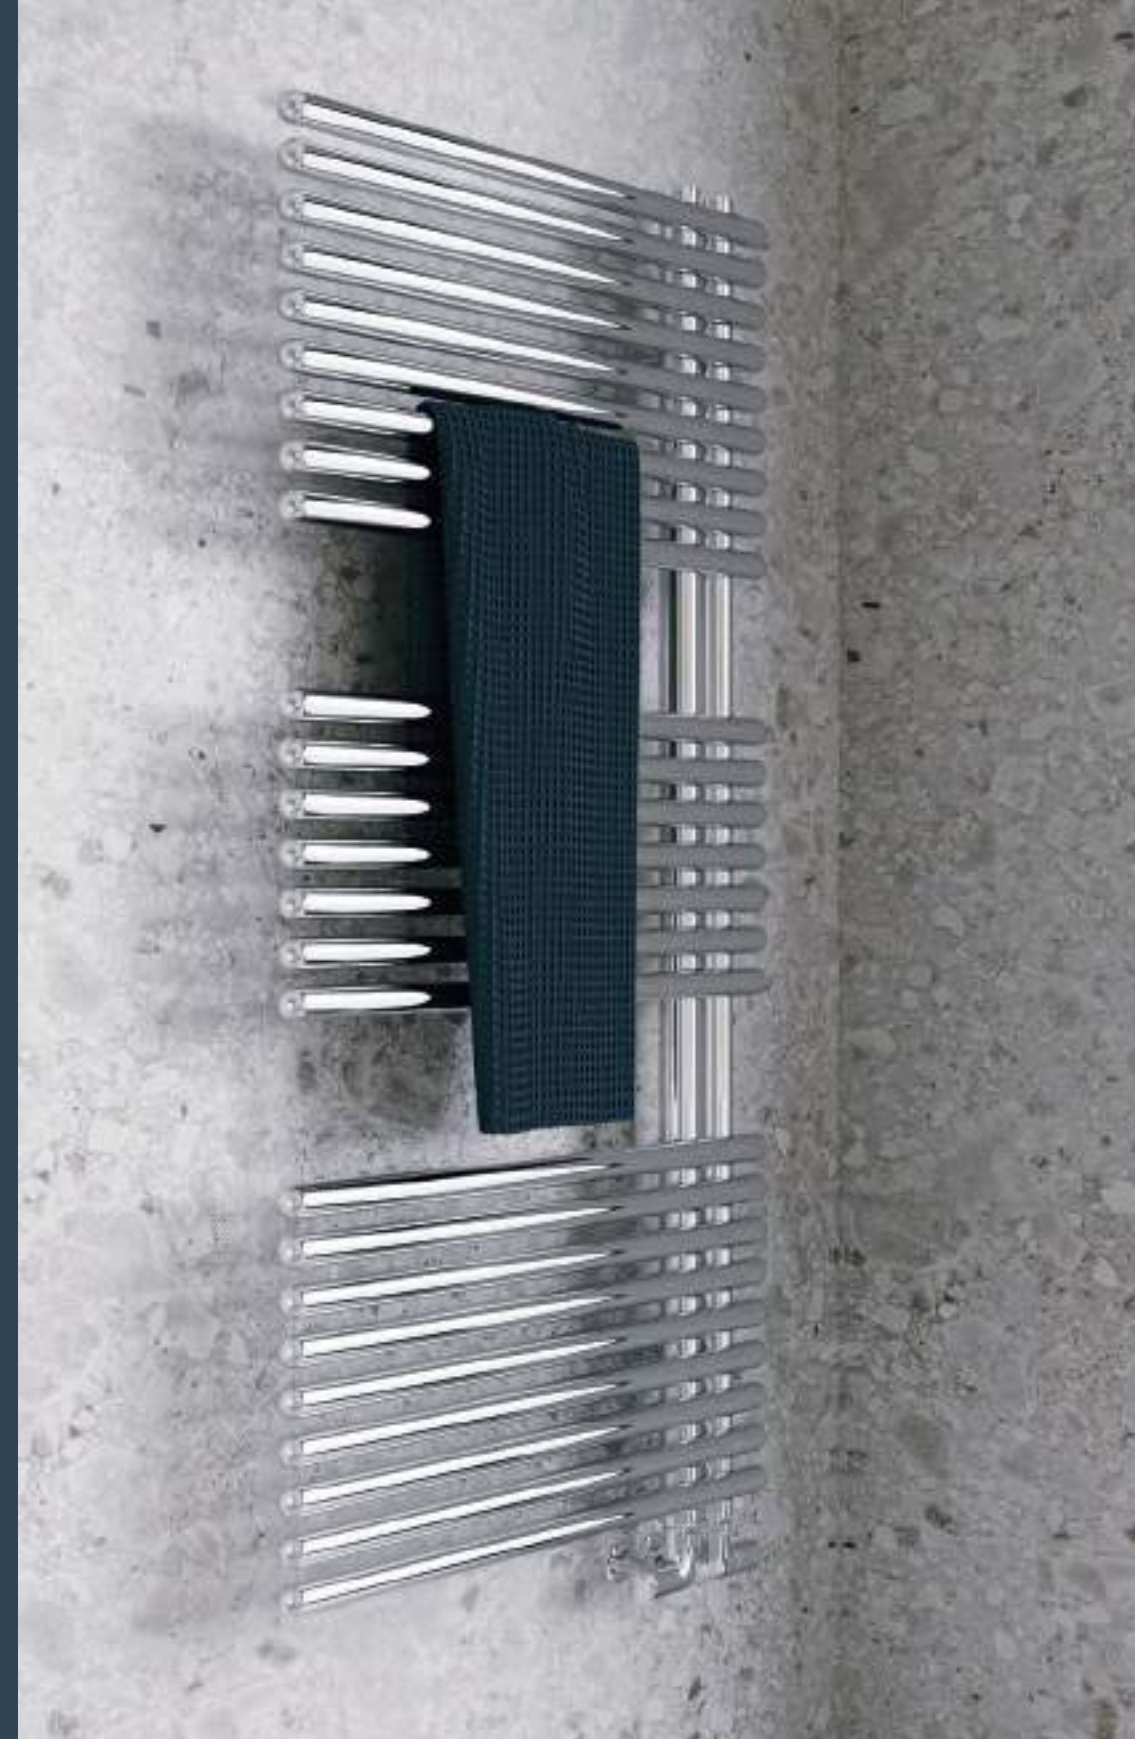

New

ESCLUSIVA

Emilio

The novelty of an open-ended bathroom towel rail makes popping the towel on even easier, making our Emilio design perfect for households looking for a solution to wet towels being stuffed between the frame! This heated towel rail is reversible so the opening can sit on either side.

- / Open ended 25mm rail
- / Available in four colours: Chrome, Graphite, Matt White and Matt Black
- / Concealed wall fixings
- / Reversible radiator
- / Four sizes available
- / Smooth finish
- / Choose between two valve types to complete your configuration

10 Year Guarantee

Tissino Quality Mark indicates the highest possible standards in product testing and finish.

Emilio exceeds CE quality requirements and heat outputs have been tested to EN442

Check our website for further technical information