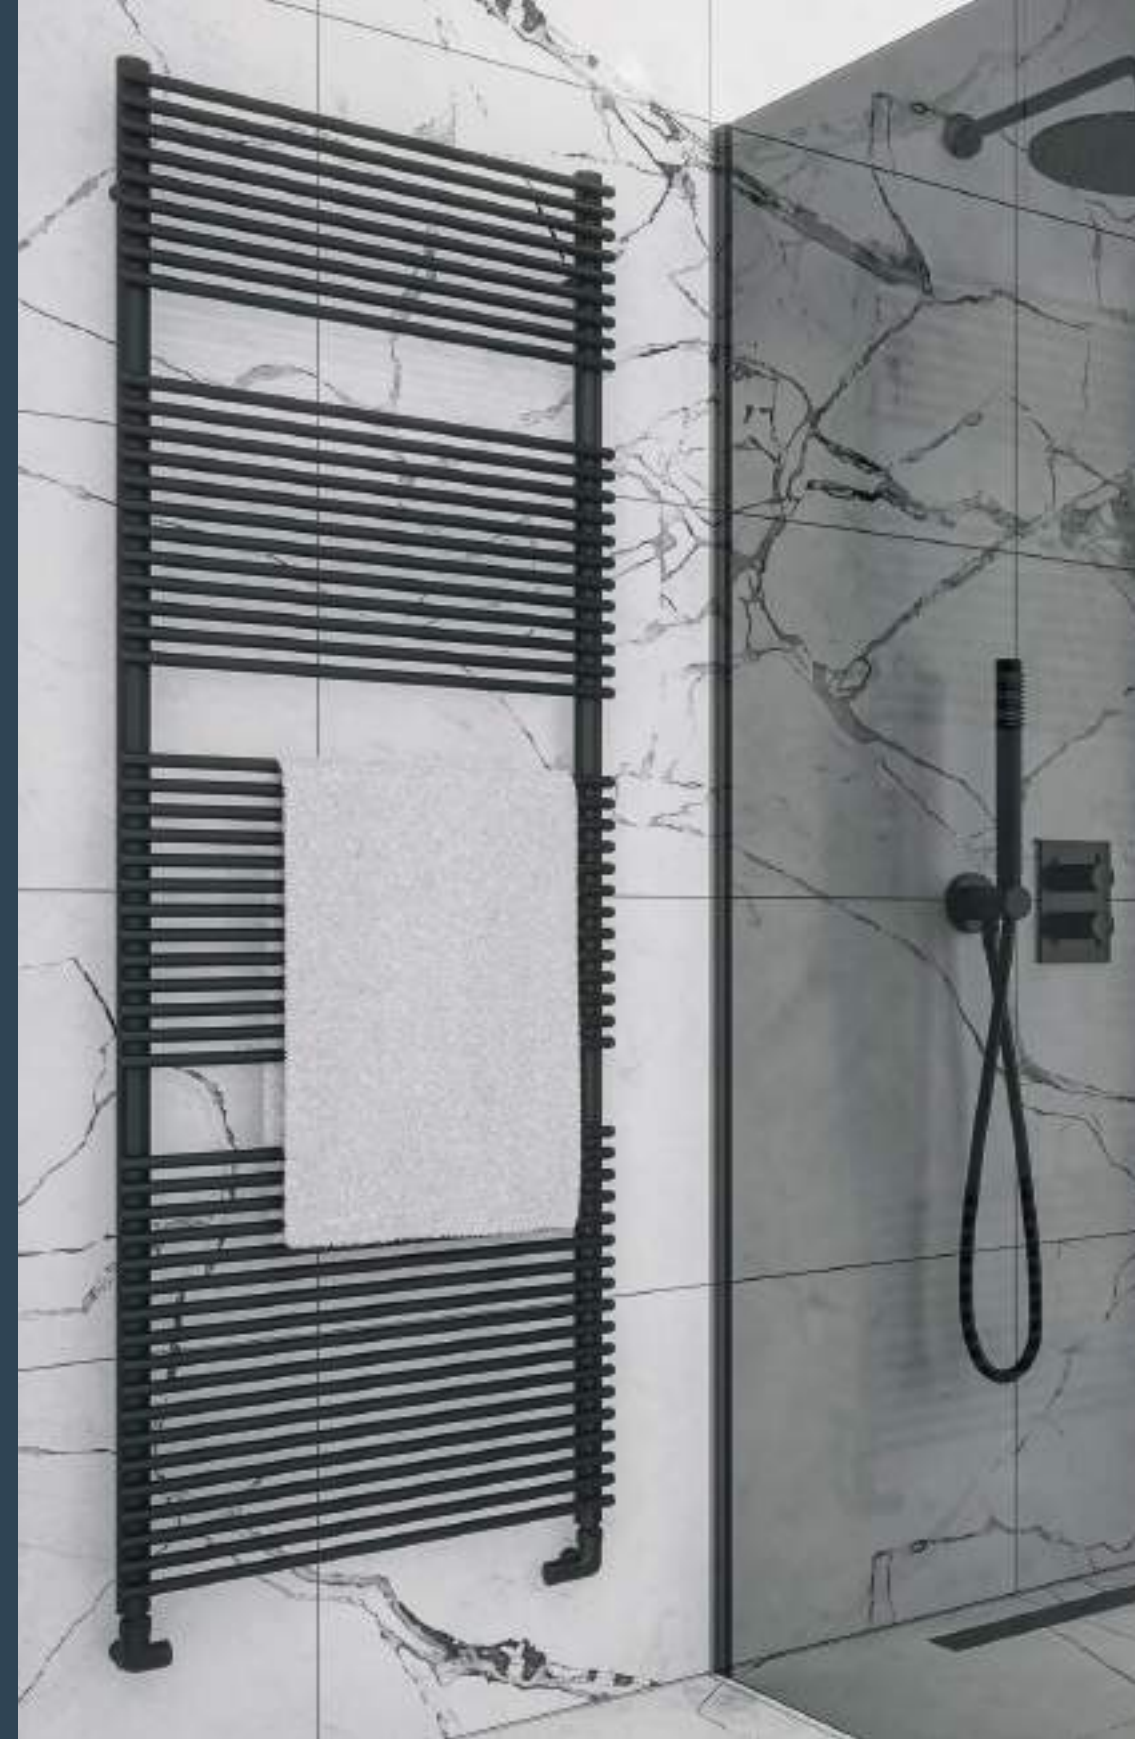

New

ESCLUSIVA

Bartolo

Our Bartolo heated towel rail features a smooth finish and round ladder design in four different colours. Choose from three valve types to complete your configuration.

- / Available in Chrome, Graphite, Matt White and Matt Black colour options
- / Ultra slim 16mm rail round ladder rail
- / Concealed wall fixings
- / Rear bleed valve
- / Six sizes available
- / Smooth finish

10 Year Guarantee

Tissino Quality Mark indicates the highest possible standards in product testing and finish.

Bartolo exceeds CE quality requirements and heat outputs have been tested to EN442

Check our website for further technical information

Towel Rails | BARTOLO

Towel Rails

Finish	Size	Output BTU/HR	Output Watts	Element required for Dual Fuel conversion	Code	RRP*
Chrome	1090 x 500	1802	528	300 watt	TBA-105-CP	£557.00
	1090 x 600	2044	599	300 watt	TBA-106-CP	£601.00
	1450 x 500	2433	713	600 watt	TBA-145-CP	£668.00
	1450 x 600	2805	822	600 watt	TBA-146-CP	£708.00
	1738 x 500	2955	866	600 watt	TBA-175-CP	£747.00
	1738 x 600	3334	977	600 watt	TBA-176-CP	£796.00
Graphite	1090 x 500	2597	761	300 watt	TBA-105-RS	£387.00
	1090 x 600	3020	885	300 watt	TBA-106-RS	£408.00
	1450 x 500	3416	1001	600 watt	TBA-145-RS	£454.00
	1450 x 600	3979	1166	600 watt	TBA-146-RS	£477.00
	1738 x 500	4091	1199	900 watt	TBA-175-RS	£504.00
	1738 x 600	5070	1486	900 watt	TBA-176-RS	£535.00
Matt White	1090 x 500	2597	761	300 watt	TBA-105-MW	£387.00
	1090 x 600	3020	885	300 watt	TBA-106-MW	£408.00
	1450 x 500	3416	1001	600 watt	TBA-145-MW	£454.00
	1450 x 600	3979	1166	600 watt	TBA-146-MW	£477.00
	1738 x 500	4091	1199	900 watt	TBA-175-MW	£504.00
	1738 x 600	5070	1486	900 watt	TBA-176-MW	£535.00
Matt Black	1090 x 500	2597	761	300 watt	TBA-105-MN	£387.00
	1090 x 600	3020	885	300 watt	TBA-106-MN	£408.00
	1450 x 500	3416	1001	600 watt	TBA-145-MN	£454.00
	1450 x 600	3979	1166	600 watt	TBA-146-MN	£477.00
	1738 x 500	4091	1199	900 watt	TBA-175-MN	£504.00
	1738 x 600	5070	1486	900 watt	TBA-176-MN	£535.00

All colours are representative, we recommend requesting a sample online before ordering.

Electric Only Towel Rails

For an electric only rail, change the first digit of the number within the code to a 7, and an additional £345.00 will be added to the RRP. I.e. A Chrome 1200 x 500 radiator would be changed to TFA-725-CP

Radiator Valves

Valves	Chrome	Graphite	Matt White	Matt Black	RRP*
Radiator Straight Valves	THU-207-CP	TUN-207-RS	TUN-207-MW	THU-207-MN	£62.00
Radiator Double Angle Valves	THU-201-CP	TUN-201-RS	TUN-201-MW	THU-201-MN	£65.00
Radiator Pair of Pipes & Shrouds	THU-208-CP	TUN-208-RS	TUN-208-MW	THU-208-MN	£36.00
Radiator Dual Fuel Valves – Wall Plumbing Connection	THU-309-CP	TUN-309-RS	TUN-309-MW	THU-309-MN	£142.00
Radiator Dual Fuel Valves – Floor Plumbing Connection	THU-310-CP	TUN-310-RS	TUN-310-MW	THU-310-MN	£142.00

*All prices include VAT