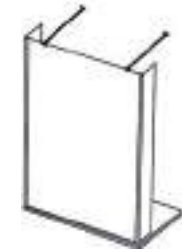

TAVO | Fixed Corner Profile and Flipper Panel

First choose your front panel, either with a stabilising bar, page 49, walkthrough panel, page 50 or glass to ceiling bar, page 51.

Flipper panels can rotate up to 180 degrees and connect in the same way, available in 300mm width.

Chrome Fixed Corner Profile & Glass Panel

Size (mm)	Clear Glass	Grey Glass	Fluted Glass	RRP*
250mm	TTV-925-CP	TTV-925-CP-GT	TTV-925-CP-FL	£162.00
300mm	TTV-903-CP	TTV-903-CP-GT	TTV-903-CP-FL	£176.00
400mm	TTV-904-CP	TTV-904-CP-GT	TTV-904-CP-FL	£207.00
500mm	TTV-905-CP	TTV-905-CP-GT	TTV-905-CP-FL	£243.00
600mm	TTV-906-CP	TTV-906-CP-GT	TTV-906-CP-FL	£274.00
700mm	TTV-907-CP	TTV-907-CP-GT	TTV-907-CP-FL	£312.00
760mm	TTV-976-CP	TTV-976-CP-GT	TTV-976-CP-FL	£332.00

J

Matt Black Fixed Corner Profile & Glass Panel

Size (mm)	Clear Glass	Grey Glass	Fluted Glass	RRP*
250mm	TTV-925-MN	TTV-925-MN-GT	TTV-925-MN-FL	£173.00
300mm	TTV-903-MN	TTV-903-MN-GT	TTV-903-MN-FL	£188.00
400mm	TTV-904-MN	TTV-904-MN-GT	TTV-904-MN-FL	£221.00
500mm	TTV-905-MN	TTV-905-MN-GT	TTV-905-MN-FL	£258.00
600mm	TTV-906-MN	TTV-906-MN-GT	TTV-906-MN-FL	£290.00
700mm	TTV-907-MN	TTV-907-MN-GT	TTV-907-MN-FL	£331.00
760mm	TTV-976-MN	TTV-976-MN-GT	TTV-976-MN-FL	£350.00

Brushed Brass Fixed Corner Profile & Glass Panel

Size (mm)	Clear Glass	Grey Glass	Fluted Glass	RRP*
250mm	TTV-925-BB	TTV-925-BB-GT	TTV-925-BB-FL	£201.00
300mm	TTV-903-BB	TTV-903-BB-GT	TTV-903-BB-FL	£218.00
400mm	TTV-904-BB	TTV-904-BB-GT	TTV-904-BB-FL	£250.00
500mm	TTV-905-BB	TTV-905-BB-GT	TTV-905-BB-FL	£292.00
600mm	TTV-906-BB	TTV-906-BB-GT	TTV-906-BB-FL	£322.00
700mm	TTV-907-BB	TTV-907-BB-GT	TTV-907-BB-FL	£354.00
760mm	TTV-976-BB	TTV-976-BB-GT	TTV-976-BB-FL	£375.00