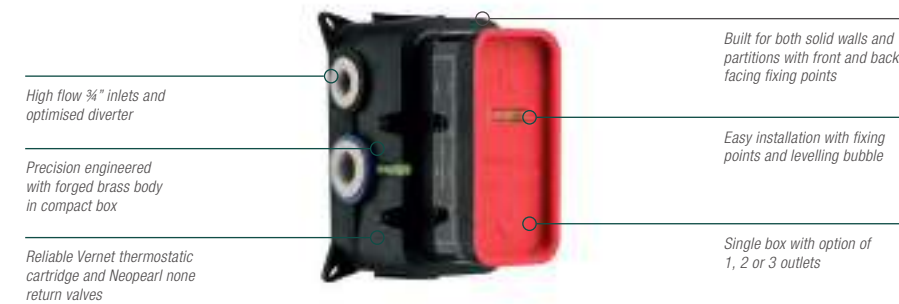

/ Thermo Box

Check our website for further technical information