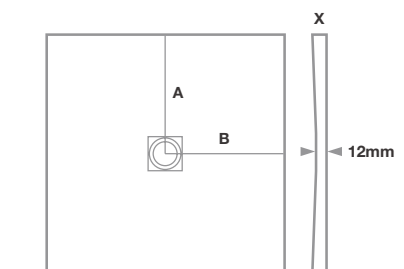

Adhesive & Sealant

Colour matched to the Giorgio Series

One free tube of adhesive & sealant with every tray