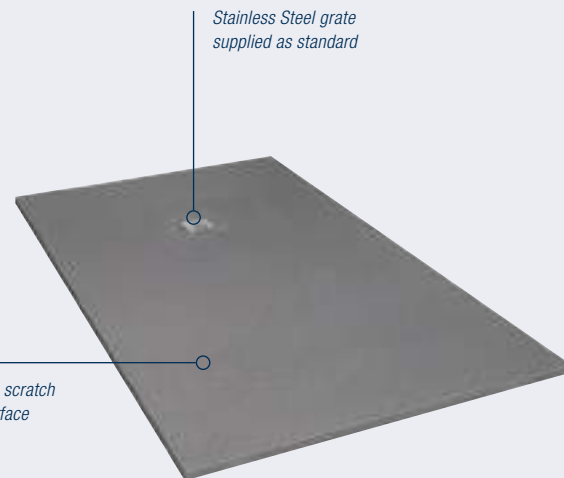

Giorgio2

The sleek and minimal Giorgio2 shower tray features a **natural slate effect finish**, and is available in five contemporary colours and a variety of sizes.

A Stainless Steel grate is supplied as standard, with colour-matched grates and a Brushed Brass option available separately.

- / Beautiful natural slate effect finish
- / Highly durable, scratch & slip resistant surface
- / One free tube of colour matched adhesive & sealant with every tray
- / Includes a 34 l/m waste valve & Stainless Steel grate
- / Colour matched grates available plus Brushed Brass option
- / Wide selection of sizes
- / **Edges can be trimmed up to 100mm**
- / Wetroom compatible
- / 10 year guarantee

A video for how to cut can be found on our website

10 Year Guarantee

Wetroom compatible

Stainless Steel grate supplied as standard

Non-porous gel coat, scratch and slip resistant surface