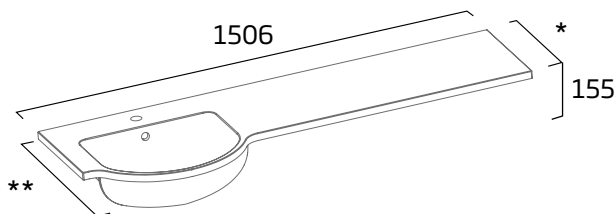

solo isocast basins

Standard & Slim Depth Left or Right Hand Isocast Basins

1000mm Solo Isocast Basin

1200mm Solo Isocast Basin

1500mm Solo Isocast Basin

- Left or right side basins available in all sizes
- For use with standard or slim depth semi-countertop base units only
- Tap hole is predrilled in all standard depth basins
- Tap hole is undrilled in all slim depth basins Instructions for drilling the slim depth basin tap hole are included
- Furniture fascia cutting template instructions included with basin.