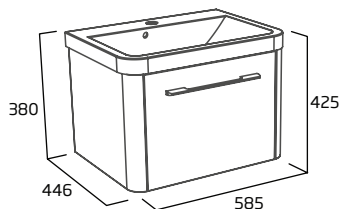

See pages 44-45.

available in the following finishes

contour product details

furniture units

600mm Wall Mounted Wash Unit with Drawer

- Soft close drawer

Gloss White	CN6012.W
Anthracite	CN6012.G
Stone Grey	CN6012.ST
Light Grey	CN6012.LG
Dark Blue	CN6012.KB
Nordic Green	CN6012.NG
RRP inc VAT	£355.00