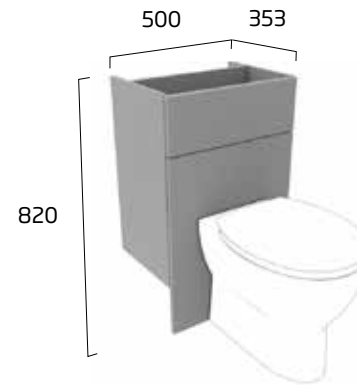

back to wall WC units

500mm Back To Wall Unit with Fascia Door Pack & Carcass

- Full height main panel
  Front access fascia
  See our sanitaryware range for compatible back to wall pan and cistern options pages 122-173

Standard depth 353mm
Slim depth 218mm

Unit Finish	Standard Depth	Slim Depth
Muse / Hide		
White	F5023MU.W	F5022MU.W
Stone Grey	F5023MU.ST	F5022MU.ST
Midnight Grey	F5023MU.MT	F5022MU.MT
Fossil	F5023MU.FL	F5022MU.FL
Dark Blue	F5023MU.KB	F5022MU.KB
Nordic Green	F5023MU.NG	F5022MU.NG
Stow		
Stone Grey	F5023SW.ST	F5022SW.ST
Natural White	F5023SW.NW	F5022SW.NW
Midnight Grey	F5023SW.MT	F5022SW.MT
Fossil	F5023SW.FL	F5022SW.FL
Nordic Green	F5023SW.NG	F5022SW.NG
RRP inc VAT	£334.00 each	£324.00 each