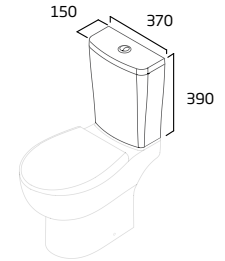

- For use with all Coast CC WCs
- 6/4L dual flush
- Chrome contactless sensor
- Air gap technology

Ceramic	COCCIS-SEN
RRP inc VAT	£201.00

Back To Wall WC

- Rimless Easi-Clean design
- Concealed fixings for anchoring to floor
- Price excludes seat