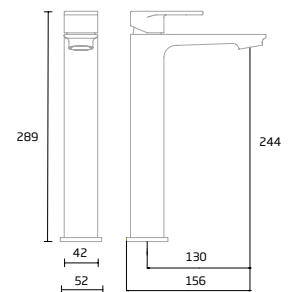

Chrome - TR1023

Bath Shower Mixer

Brushed Brass - TR1111

Black - TR1099

Chrome - TR1024

Tall Basin Mixer

Brushed Brass - TR1109

Black - TR1097