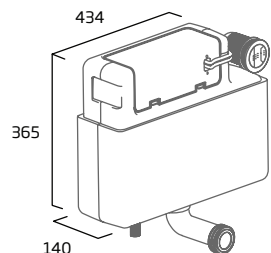

concealed cisterns & wall hung WC frames product details

Concealed Dual Flush Cistern
(Bottom Entry Inlet)

- 6/3 litre adjustable dual flush
- Pneumatic flush valve
- Chrome push button included
- Bottom entry inlet valve (½" BSP)
- Top and front access
- 0.2-10.0bar working pressure range
- 200,000 cycle endurance tested
- 135mm deep—designed to work with low height and slim depth furniture
- Includes polystyrene insulation jacket
- Optional push button upgrades available, see pages 167-168

	TR9001
RRP inc VAT	£136.00