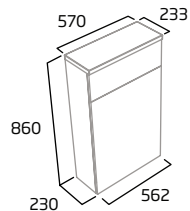

Back to Wall WC Unit

- Removable top and main fascia panels for easy access to cistern
- Gloss white 25mm thick worktop
- See sanitaryware section for back to wall pan and cistern options

Gloss White	AM5623.W
Light Grey	AM5623.LG
Dark Blue	AM5623.KB
Willow	AM5623.WL
Basalt Wood	AM5623.BT
RRP inc VAT	£312.00