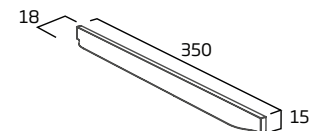

handles

98mm Pull Handle

Black	CONHANSB
RRP inc VAT	£10.00

160mm Cup Handle

Chrome	CNH01C.160
Black	CNH01B.160
RRP inc VAT	£12.50

160mm Pull Handle

Black	CONHANMB
RRP inc VAT	£11.90

320mm Cup Handle