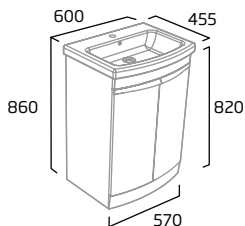

600mm Freestanding Wash Unit

- Soft close doors
- Internal shelf
- Chrome plated handle

Gloss White	PL6010.W
Light Grey	PL6010.LG
Stone Grey	PL6010.ST
RRP inc VAT	£635.00