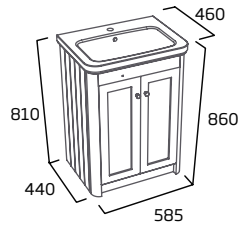

600mm Freestanding Wash Unit

- Double doors
- Soft close doors
- Internal shelf
- Supplied with chrome knobs
- Units have pilot holes and are supplied with standard chrome knob(s). See page 105 for additional handle options

Natural White	HAL6010.NW
Stone Grey	HAL6010.SG
Midnight Grey	HAL6010.MT
Nordic Green	HAL6010.NG
Powder Blue	HAL6010.PB
RRP inc VAT	£453.00