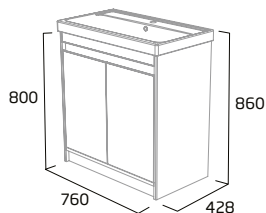

800mm Freestanding Wash Unit

- Soft close doors
- Internal shelf
- See page 15 for bespoke handle choices

Gloss White	STA8010.W
Light Grey	STA8010.LG
Nordic Green	STA8010.NG
Matt Anthracite	STA8010.MG
RRP inc VAT	£545.00