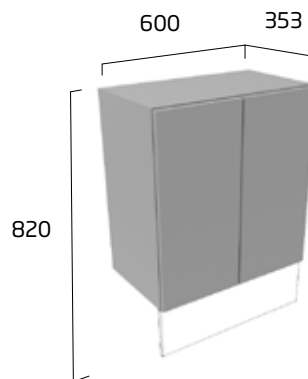

floor cupboards

600mm 2 Door Floor Cupboard with Fascia Door Pack & Carcass

- Soft close hinges
- One adjustable shelf
- Reversible door
- 50mm pipe void

don't forget to order your handles see page 116

Standard depth 353mm

Unit Finish	Standard Depth	Slim Depth		
Muse				
White	F3033MU.W	F3032MU.W		
Stone Grey	F3033MU.ST	F3032MU.ST		
Midnight Grey	F3033MU.MT	F3032MU.MT		
Fossil	F3033MU.FL	F3032MU.FL		
Dark Blue	F3033MU.KB	F3032MU.KB		
Nordic Green	F3033MU.NG	F3032MU.NG		
Stow				
Stone Grey	F3033SW.ST	F3032SW.ST		
Natural White	F3033SW.NW	F3032SW.NW		
Midnight Grey	F3033SW.MT	F3032SW.MT		
Fossil	F3033SW.FL	F3032SW.FL		
Nordic Green	F3033SW.NG	F3032SW.NG		
Hide				
	LH Door	RH Door	LH Door	RH Door
White	F3033HDL.W	F3033HDR.W	F3032HDL.W	F3032HDR.W
Midnight Grey	F3033HDL.MT	F3033HDR.MT	F3032HDL.MT	F3032HDR.MT
Nordic Green	F3033HDL.NG	F3033HDR.NG	F3032HDL.NG	F3032HDR.NG
RRP inc VAT	£266.00 each		£254.00 each	

Unit Finish	Standard Depth
Muse	
White	F6033MU.W
Stone Grey	F6033MU.ST
Midnight Grey	F6033MU.MT
Fossil	F6033MU.FL
Dark Blue	F6033MU.KB
Nordic Green	F6033MU.NG
Stow	
Stone Grey	F6033SW.ST
Natural White	F6033SW.NW
Midnight Grey	F6033SW.MT
Fossil	F6033SW.FL
Nordic Green	F6033SW.NG
Hide	
White	F6033HD.W
Midnight Grey	F6033HD.MT
Nordic Green	F6033HD.NG
RRP inc VAT	£390.00 each