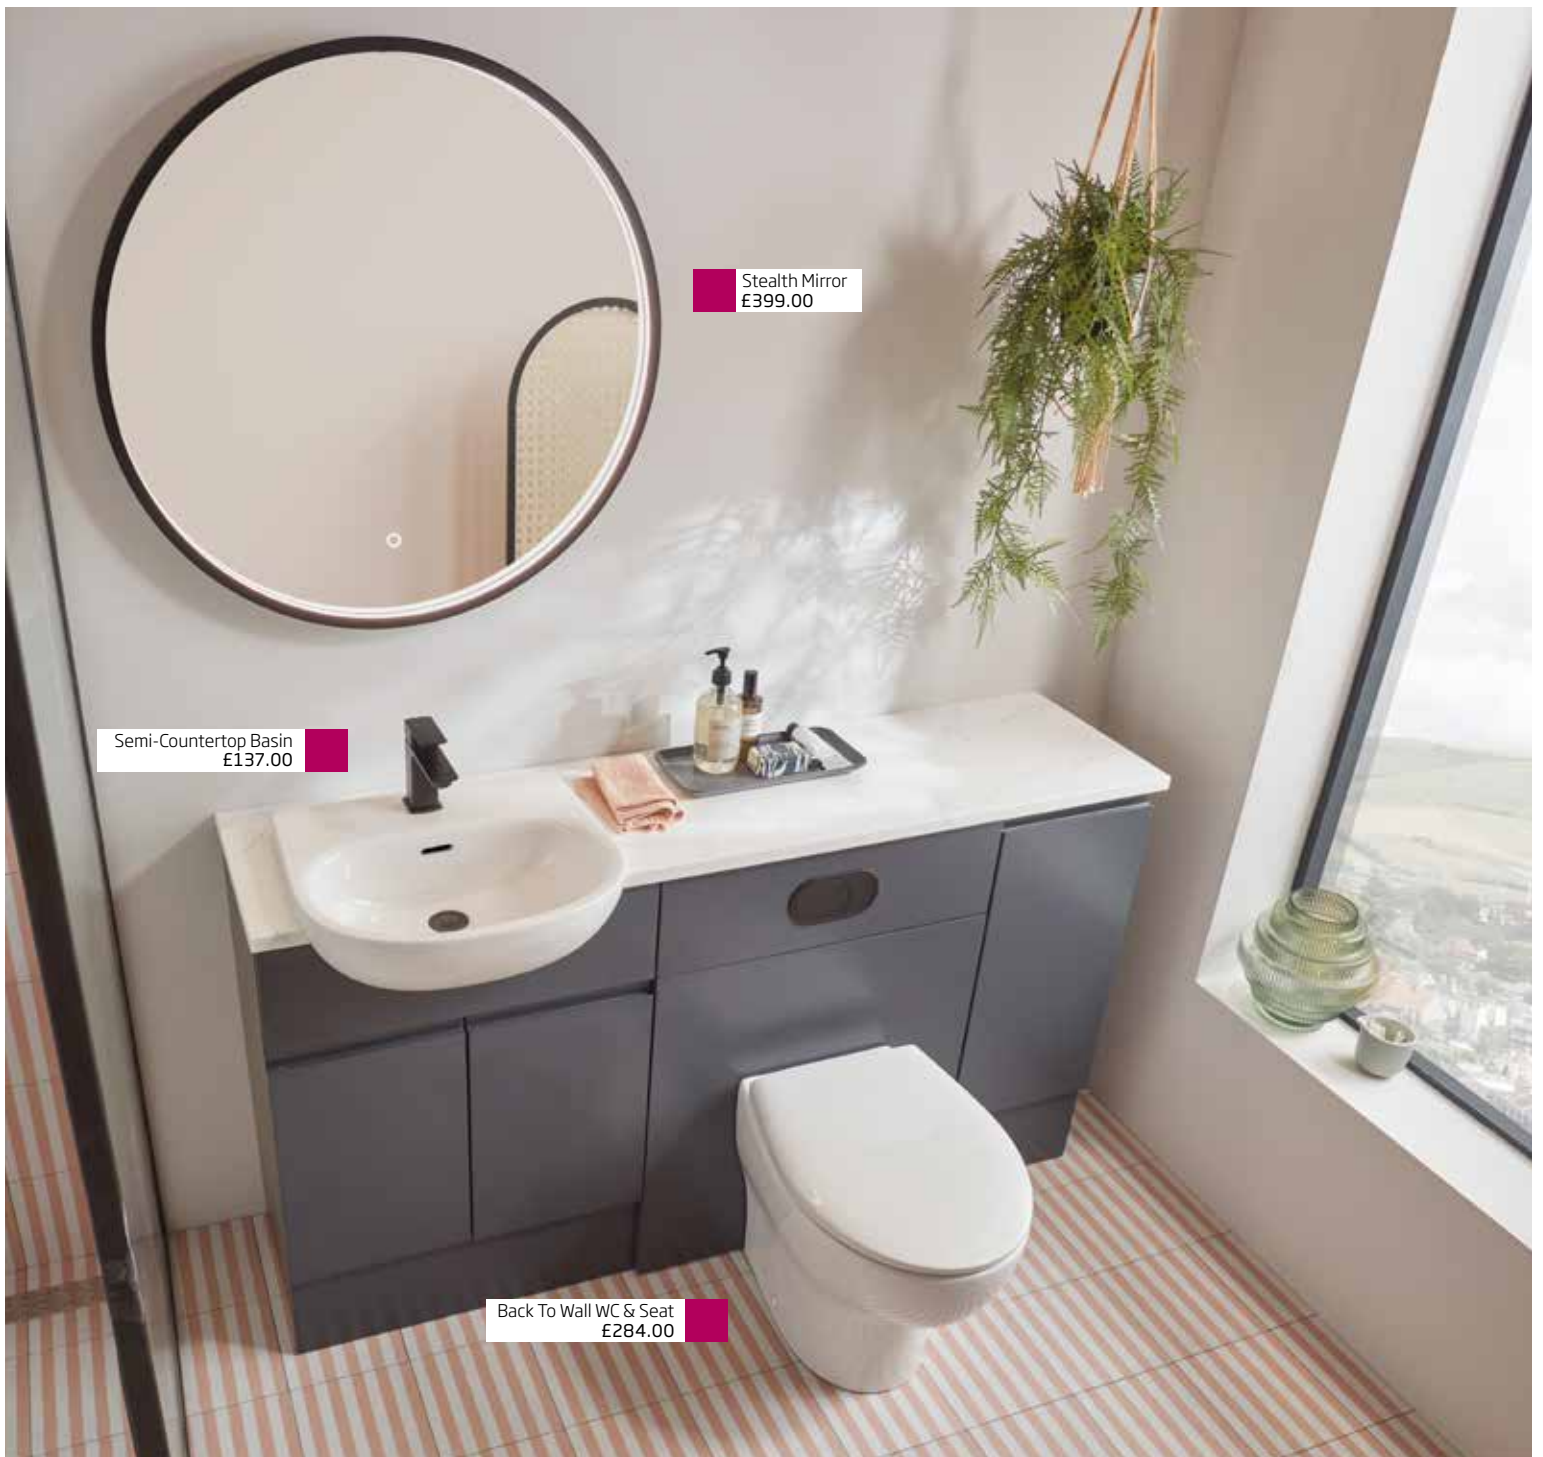

basin options

Traditional and modern basin choices, with a wide range of sizes and styles.

hygienic

The rimless design makes it exceptionally hygienic and easy to clean.

flushing options

Flushing solutions ranging from simple push buttons to innovative sensor technology.

Stealth Mirror
£399.00

Semi-Countertop Basin
£137.00

Back To Wall WC & Seat
£284.00

coast sanitaryware

coast features

Basins

The subtle round shape of Coast makes it an ideal choice for any space, and is ideal for upgrading your existing rounded WC. Choose from our collection of close coupled, back to wall and wall hung pans, available in standard or comfort height to give you just the right fit. Plus, coordinating semi-countertop basins are available in slim or standard depths, perfect for pairing with one of our fitted furniture ranges.

Short projection, rimless WCs

Our back to wall and wall hung Coast WC options feature a space-saving, short projection design, allowing them to easily fit in to even the smallest of bathrooms or cloakrooms. Coast also features our Easi-Clean rimless technology makes them exceptionally hygienic and easy to clean internally.