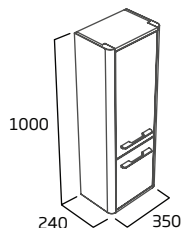

350mm Wall Column

- Soft close doors
- Internal shelf (non adjustable)
- Left hand hinge

Gloss White	CN3541.W
Anthracite	CN3541.G
Stone Grey	CN3541.ST
Light Grey	CN3541.LG
Dark Blue	CN3541.KB
Nordic Green	CN3541.NG
RRP inc VAT	£370.00