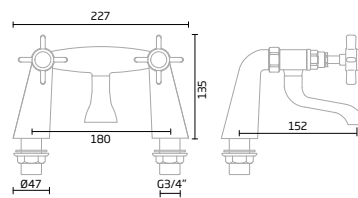

Bath Filler