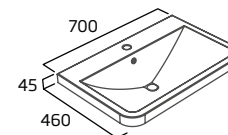

500mm Basin

- Single tap hole
- Integrated overflow

Ceramic	CN5480
RRP inc VAT	£217.00

600mm Basin

- Single tap hole
- Integrated overflow

Ceramic	CN6080
RRP inc VAT	£235.00

700mm Basin

- Single tap hole
- Integrated overflow