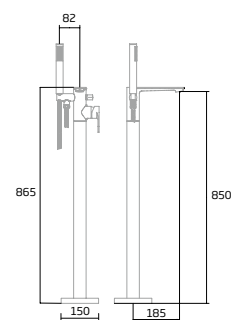

Freestanding Bath Shower Mixer

Brushed Brass - TR1112

Black - TR1100

Chrome - TR1087