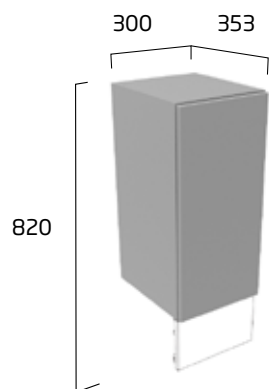

floor cupboards

300mm 1 Door Floor Cupboard with Fascia Door Pack & Carcass

- Soft close hinges
- One adjustable shelf
- Reversible door except Hide
- 50mm pipe void

don't forget to order your handles see page 116

Standard depth 353mm
Slim depth 218mm