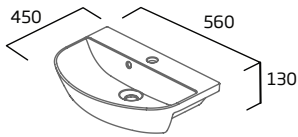

- Contemporary design
- Suitable for standard depth furniture
- Supplied with cutting template for worktop and fascia
- Monobloc tap hole
- Minimum furniture depth 250mm

Ceramic	DC14004
RRP inc VAT	£215.00