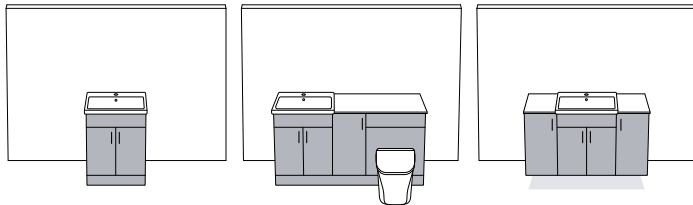

isocast club inline basin

consider your configuration

Club inline is designed to be flexible and work with you. Below are some typically popular layout examples, to give you an idea of how inline could be used in your space.

600mm
Semi-Countertop
Basin Unit

1200mm Fitted Furniture Runs