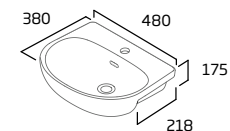

Slim Depth Semi-Countertop Basin

- Suitable for use with standard depth fitted furniture
- Compatible with 600mm and 500mm fitted furniture semi countertop units
- Supplied with cutting template for worktop and fascia
- Monobloc tap hole
- Integrated overflow
- Minimum furniture depth: 275mm

Ceramic	CO2SCTBAS
RRP inc VAT	£127.00