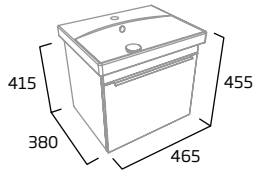

type product details

furniture units

500mm Wall Mounted Wash Unit

- Soft close drawer
- Chrome plated handle

Gloss White	TY5011.W
Light Grey	TY5011.LG
Stone Grey	TY5011.ST
Basalt Wood	TY5011.BT
Dark Blue	TY5011.KB
Nordic Green	TY5011.NG
RRP inc VAT	£303.00