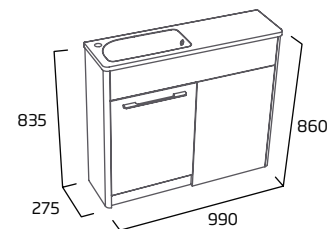

1000mm Freestanding Wash / WC Unit & Isocast Basin - Left

- Soft close door
- Internal shelf
- Chrome handle
- Suitable for all BTW, WC pans, Cisterns and Frames

Gloss White	CNL119.W
Anthracite	CNL119.G
Stone Grey	CNL119.ST
Light Grey	CNL119.LG
Dark Blue	CNL119.KB
Nordic Green	CNL119.NG
RRP inc VAT	£625.00