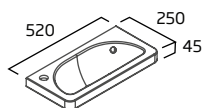

basins

500mm Cloakroom Basin

- Single tap hole
- Right handed tap hole only
- Integrated overflow

Ceramic	CN5080
RRP inc VAT	£162.50