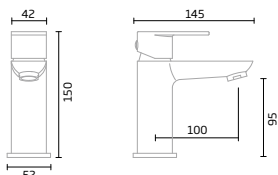

Crew

Basin Mixer

Chrome - TR1025