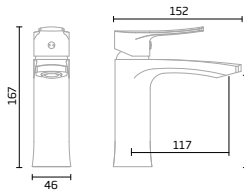

Octave

Basin Mixer

Chrome - TR1060