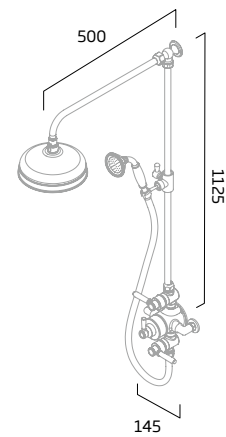

Halcyon Dual Function Shower System

Halcyon

Brushed Brass - TR3035

Chrome - TR3034