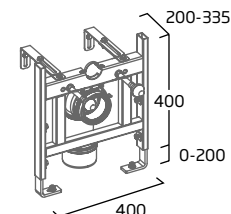

0.4m WC/Bidet Frame

- Compact half height WC frame suitable for use in narrow back to wall units including 500mm wide
- For use with Torrent, Cascade or comfort height cisterns.
- Can also be used for bidets
- S200mm height adjustment

	TR9018
RRP inc VAT	£156.50