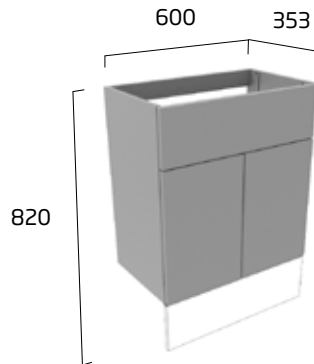

600mm Semi-Countertop Basin Unit with Fascia Door Pack & Carcass

- Soft close hinges
- One adjustable shelf
- Removable back panel for easy pipe access
- 50mm pipe void
- See our sanitaryware range for compatible basins pages 122-173

don't forget to order your handles see page 116

Standard depth 353mm
Slim depth 218mm

Unit Finish	Standard Depth	Slim Depth
Muse		
White	F5013MU.W	F5012MU.W
Stone Grey	F5013MU.ST	F5012MU.ST
Midnight Grey	F5013MU.MT	F5012MU.MT
Fossil	F5013MU.FL	F5012MU.FL
Dark Blue	F5013MU.KB	F5012MU.KB
Nordic Green	F5013MU.NG	F5012MU.NG
Stow		
Stone Grey	F5013SW.ST	F5012SW.ST
Natural White	F5013SW.NW	F5012SW.NW
Midnight Grey	F5013SW.MT	F5012SW.MT
Fossil	F5013SW.FL	F5012SW.FL
Nordic Green	F5013SW.NG	F5012SW.NG
Hide		
Gloss White	F5013HD.W	F5012HD.W
Midnight Grey	F5013HD.MT	F5012HD.MT
Nordic Green	F5013HD.NG	F5012HD.NG
RRP inc VAT	£382.00 each	£372.00 each

Unit Finish	Standard Depth	Slim Depth
Muse		
White	F6013MU.W	F6012MU.W
Stone Grey	F6013MU.ST	F6012MU.ST
Midnight Grey	F6013MU.MT	F6012MU.MT
Fossil	F6013MU.FL	F6012MU.FL
Dark Blue	F6013MU.KB	F6012MU.KB
Nordic Green	F6013MU.NG	F6012MU.NG
Stow		
Stone Grey	F6013SW.ST	F6012SW.ST
Natural White	F6013SW.NW	F6012SW.NW
Midnight Grey	F6013SW.MT	F6012SW.MT
Fossil	F6013SW.FL	F6012SW.FL
Nordic Green	F6013SW.NG	F6012SW.NG
Hide		
Gloss White	F6013HD.W	F6012HD.W
Midnight Grey	F6013HD.MT	F6012HD.MT
Nordic Green	F6013HD.NG	F6012HD.NG
RRP inc VAT	£390.00 each	£382.00 each