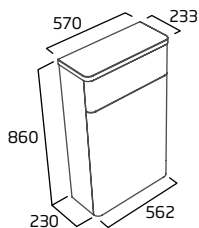

auxillary

Back to Wall WC Unit

- Removable top and main fascia panels for easy access to cistern
- Gloss white 25mm thick worktop
- See sanitaryware section for back to wall pan and cistern options

Gloss White	AM5626.W
Anthracite	AM5626.G
Stone Grey	AM5626.ST
Light Grey	AM5626.LG
Dark Blue	AM5626.KB
Nordic Green	AM5626.NG
RRP inc VAT	£390.00