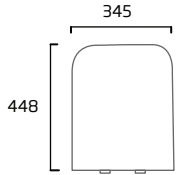

Easi-Clean
rimless hygienic
design

10
year
guarantee on
ceramic basins
& WCs

5
year
guarantee on
WC seats

5
year
guarantee on
cistern fittings

Wrap Over Soft Close WC Seat

- Top fix design
- Quick release hinges for easy cleaning
- Soft close hinges
- Thermoset plastic

White	SNSCTS
RRP inc VAT	£99.00