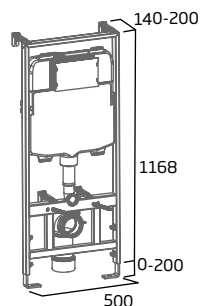

1.17m Wall Hung WC Frame

- Use for in-wall applications
- Includes fittings
- Requires flush plate/button, or contactless sensor (available separately)
- 200mm height adjustment

	TR9006
RRP inc VAT	£338.00