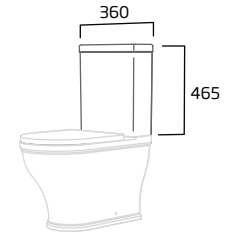

Ceramic DC14012

RRP inc VAT £337.00

Standard WC Cistern

- For use with Langford fully enclosed & open back WC pan
- 6/4L Dual Flush
- Chrome button
- Air gap technology

Ceramic DC14014

RRP inc VAT £143.50

Standard WC Cistern with Contactless Flush