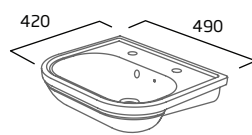

Semi-Countertop Basin 2 Tap Hole

- Suitable for standard depth furniture
- Compatible with 500mm furniture
- Supplied with cutting template for worktop and fascia
- Minimum furniture depth 275mm
- Overflow

Ceramic DC14019

RRP inc VAT £215.00