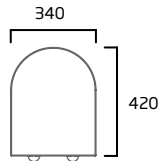

Easi-Clean
rimless hygienic
design

10
year
guarantee on
ceramic basins
& WCs

5
year
guarantee on
WC seats

5
year
guarantee on
cistern fittings

Soft Close WC Seat

- Wrap over lid design
- Top Fix design
- Easy one button quick release hinges
- Chrome soft close hinges
- Durable thermoset plastic

White	SYSCTS
RRP inc VAT	£99.00