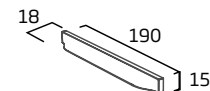

160mm Cup Handle

Chrome	CNH01C.160
Black	CNH01B.160
RRP inc VAT	£12.50