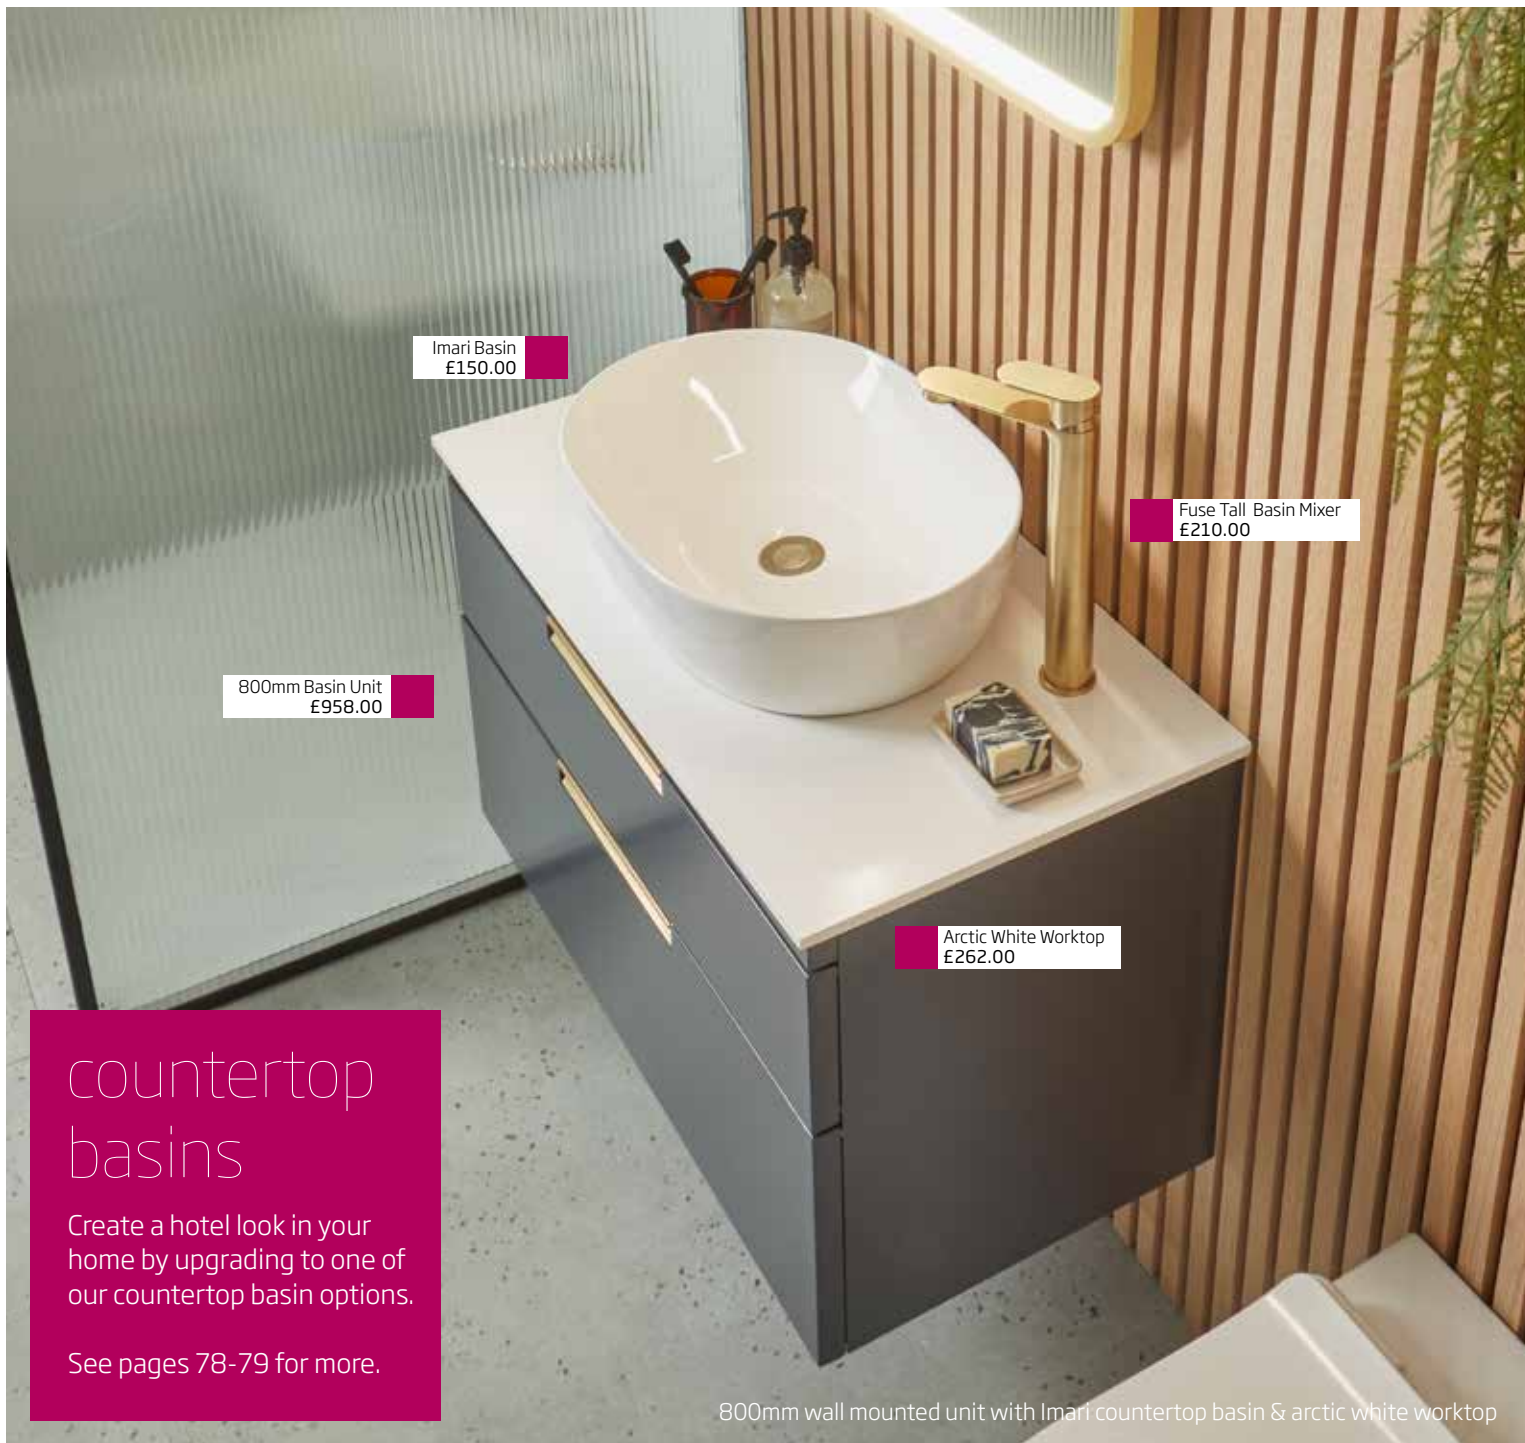

Stealth Mirror
£399.00

800mm Basin Unit
£983.00

Radar Standard WC & Seat
£587.00

platform furniture

Stylish and versatile, Platform has wide appeal. Available in freestanding or wall mounted options, and in four varied widths to suit your space. Complete the look with your choice of handle, as well as ceramic or countertop basin options. Lastly, our additional in-drawer storage packs make Platform both elegant and practical.

platform finishes

gloss white

light grey

midnight grey

willow

5
year
guarantee

Radars WCs perfectly complement Platform furniture, for further details on the Radar range see pages 150-155.

Imari Basin
£150.00

Fuse Tall Basin Mixer
£210.00

800mm Basin Unit
£958.00

Arctic White Worktop
£262.00

countertop
basins

Create a hotel look in your home by upgrading to one of our countertop basin options.

See pages 78-79 for more.