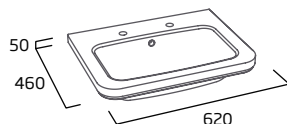

600mm Basin - 2 Tap Hole

- Two tap holes
- Integrated overflow
- Chainstay hole

Ceramic	HALD6080
RRP inc VAT	£228.00