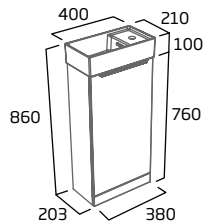

alto product details

furniture units

400mm Freestanding Wash Unit

- Soft close door
- Internal shelf
- Reversible door
- Chrome top mounted handle
- See below for alternative handle choices

Gloss White	ALT400.W
Light Grey	ALT400.LG
Dark Blue	ALT400.KB
Willow	ALT400.WL
Dusky Pink	ALT400.DP
Basalt Wood	ALT400.BT
RRP inc VAT	£185.00