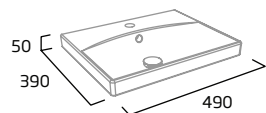

basins

500mm Basin