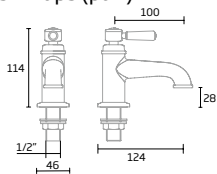

Basin Taps (pair)

Brushed Brass - TR1119

Chrome - TR1113