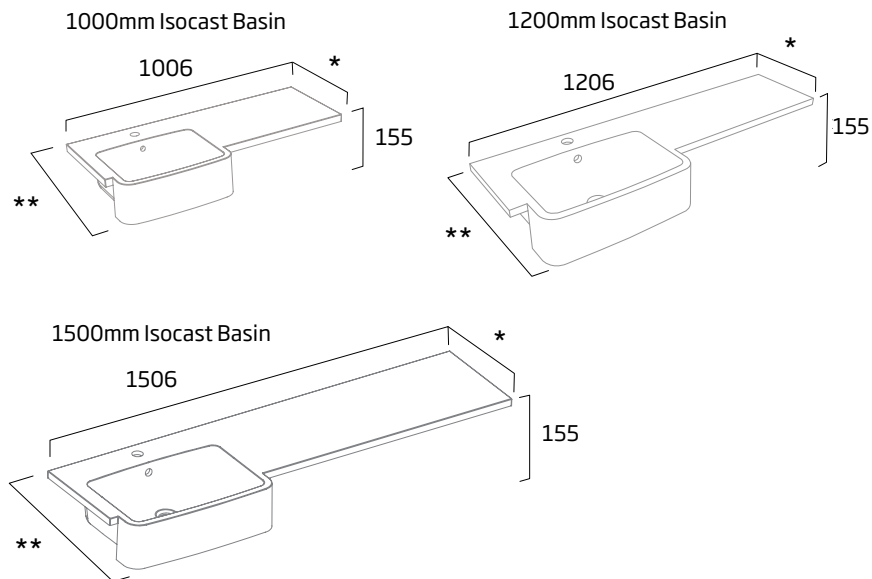

isocast basins

Standard & Slim Depth Left or Right Hand Isocast Basins

- Left or right side basins available in all sizes
- For use with standard or slim depth semi-countertop base units only
- Tap hole is predrilled in all standard depth basins
- Tap hole is undrilled in all slim depth basins
- Instructions for drilling the slim depth basin tap hole are included

* Standard depth 355mm

* Slim depth 220mm

** Standard depth with basin 453mm

** Slim depth with basin 310mm

Basin Finish	Standard Depth	Slim Depth	RRP inc VAT
1000mm Isocast Basins - For Use With 500mm Semi-Countertop Base Units Only			
Isocast	IS1002S.L - Left Side Basin	IS1002SM.L - Left Side Basin	£410.00 each
Isocast	IS1002S.R - Right Side Basin	IS1002SM.R - Right Side Basin	
1200mm Isocast Basins - For Use With 600mm Semi-Countertop Base Units Only			
Isocast	IS1202S.L - Left Side Basin	IS1200SM.L - Left Side Basin	£450.00 each
Isocast	IS1202S.R - Right Side Basin	IS1200SM.R - Right Side Basin	
1500mm Isocast Basins - For Use With 600mm Semi-Countertop Base Units Only			
Isocast	IS1500S.L - Left Side Basin	IS1502SM.L - Left Side Basin	£540.00 each
Isocast	IS1500S.R - Right Side Basin	IS1502SM.R - Right Side Basin