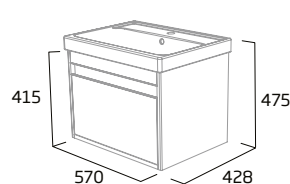

600mm Wall Mounted Wash Unit

- Soft close drawer
- See page 15 for bespoke handle choices

Gloss White	STA6012.W
Light Grey	STA6012.LG
Nordic Green	STA6012.NG
Matt Anthracite	STA6012.MG
RRP inc VAT	£400.00