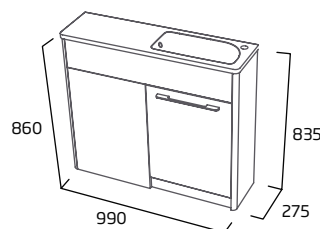

1000mm Freestanding Wash / WC Unit & Isocast Basin - Right

- Soft close door
- Internal shelf
- Chrome handle
- Suitable for all BTW, WC pans, Cisterns and Frames

Gloss White	CNR119.W
Anthracite	CNR119.G
Stone Grey	CNR119.ST
Light Grey	CNR119.LG
Dark Blue	CNR119.KB
Nordic Green	CNR119.NG
RRP inc VAT	£625.00