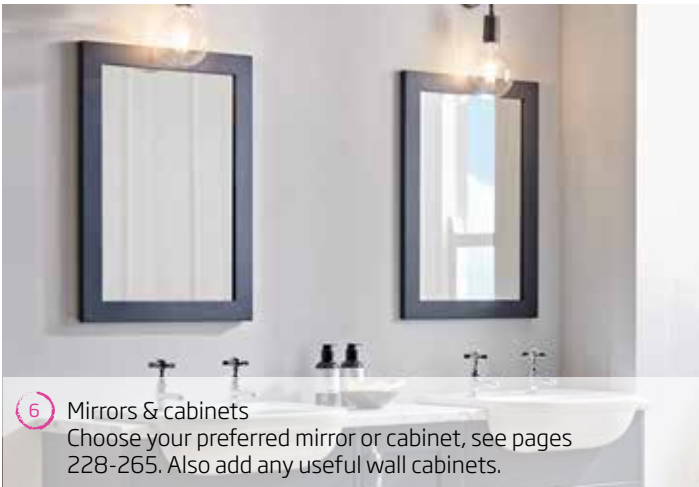

4 Sanitaryware options
Choose your R2 sanitaryware. See pages 122-173 for options.