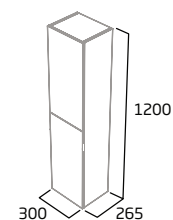

300mm Wall Column

- Soft close doors
- 3 x internal shelf (non adjustable)
- Reversible doors
- No handle required

Gloss White	AM3041.W
Light Grey	AM3041.LG
Nordic Green	AM3041.NG
Matt Anthracite	AM3041.MG
RRP inc VAT	£259.00