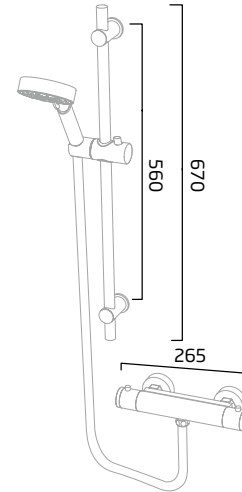

Bar Valve Showers

Awake
Single Function Shower System