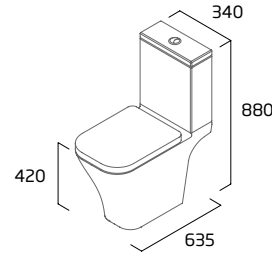

Ceramic	SN620CFP
RRP inc VAT	£335.00

Comfort Height Standard Close Coupled WC

- 460mm comfort height excluding seat
- Spigot distance from wall: 170mm
- 130mm open side
- Rimless Easi-Clean design
- Concealed fixings for anchoring to floor
- Price excludes seat