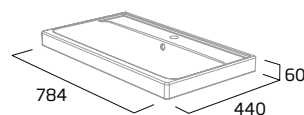

basins

500mm Basin

- Single tap hole
- Integrated overflow

Ceramic	DC12060
RRP inc VAT	£175.00

600mm Basin

- Single tap hole
- Integrated overflow

Ceramic	DC12061
RRP inc VAT	£200.00

800mm Basin