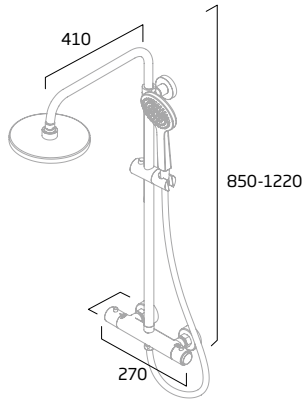

Bath Shower Mixer

Chrome - TR1058

Push Button Bar Valve Showers

Joy
Single Function Shower System

Chrome - DC3003

Joy
Dual Function Shower System

Black - TR3038
Chrome - DC3004

Spirit
Dual Function Shower System