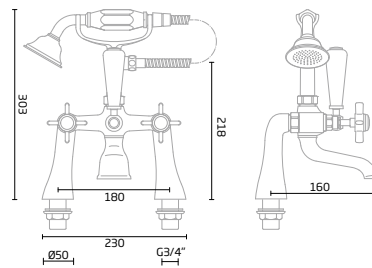

Bath Shower Mixer

Chrome - TR1058

Push Button Bar Valve Showers

Joy
Single Function Shower System

Chrome - DC3003

Joy
Dual Function Shower System

Black - TR3038
Chrome - DC3004

Spirit
Dual Function Shower System