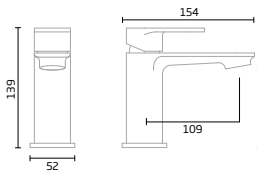

Ergo

Basin Mixer

Brushed Brass - TR1101
Black - TR1089
Chrome - TR1017