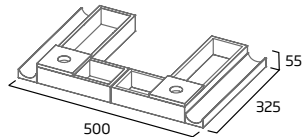

Solid Wood	R2DIVSET3
RRP inc VAT	£207.00

700mm Storage Pack 4

- Removable lids
- For use in 700mm unit top drawer

Solid Wood	R2DIVSET4
RRP inc VAT	£221.50

600mm Storage Pack 5

- Removable lids
- For use in 600mm unit top drawer