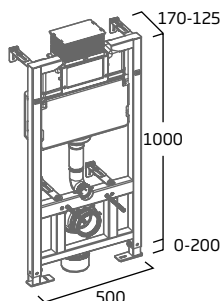

1.0m Wall Hung WC Frame

- Ideal for boxed in applications, especially under windows
- Requires flush plate/button, or contactless sensor (available separately)
- 200mm height adjustment.

	TR9015
RRP inc VAT	£338.00