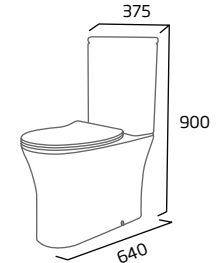

Comfort Height Fully Enclosed Close Coupled WC

- Fully Enclosed Sides
- Rimless Easi-Clean design
- Concealed fixings for anchoring to floor
- For use with Radar WC cistern only
- 460mm pan height excludes seat
- Spigot distance from the wall: 200mm (Price excludes WC seat)

Ceramic	RA645CFP
RRP inc VAT	£398.00