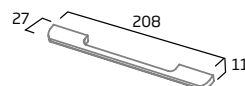

handles

98mm Pull Handle

Black	CONHANSB
RRP inc VAT	£10.00

160mm Cup Handle

Chrome	CNH01C.160
Black	CNH01B.160
RRP inc VAT	£12.50

160mm Pull Handle

Black	CONHANMB
RRP inc VAT	£11.90

320mm Cup Handle