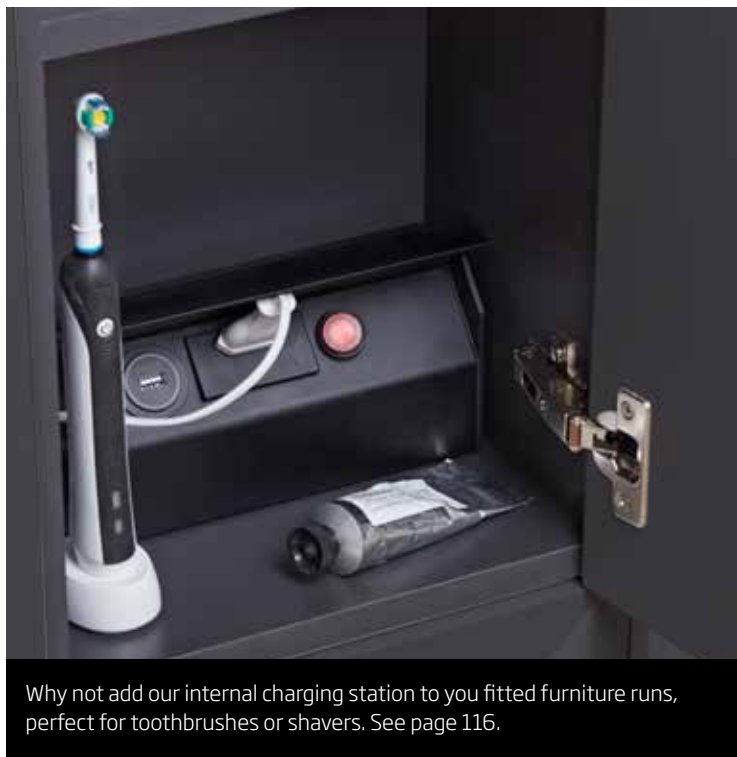

A contemporary addition to our fitted furniture collection. Hide offers a simple and sophisticated furniture option with sleek, handleless doors, perfect for creating a clean and minimal look in the bathroom. Complete yours with our equally as effortless Club inline isocast basin. See pages 100-101 for more information.

hide finishes

gloss white

midnight grey

nordic green

Why not add our internal charging station to your fitted furniture runs, perfect for toothbrushes or shavers. See page 116.

Flow Cabinet
£550.00

Back to Wall Unit
£351.00