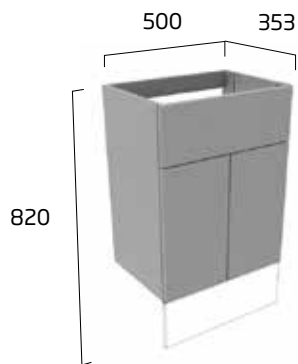

- Soft close hinges
- One adjustable shelf
- Removable back panel for easy pipe access
- 50mm pipe void
- See our sanitaryware range for compatible basins pages 122-173

don't forget to order your handles see page 116