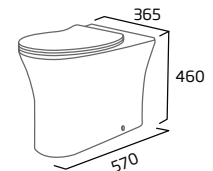

Back To Wall Comfort Height WC

- Concealed Fixings for anchoring to floor
- Rimless Easi-Clean design
- For use with Radar WC seat (price excludes seat)
- 460mm pan height excludes seat

Ceramic	RA570CBW
RRP inc VAT	£339.00