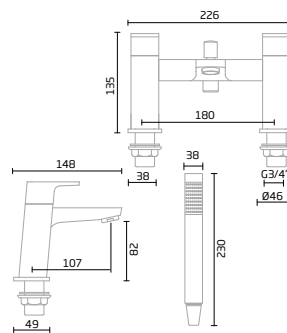

Bath Shower Mixer

Chrome - TR1038