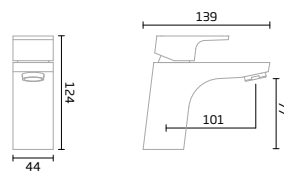

Intent

Basin Mixer

Chrome - TR1036