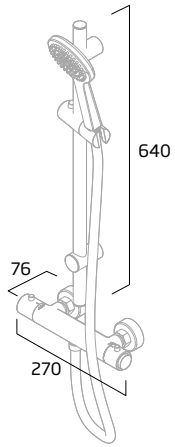

Bath Shower Mixer

Chrome - TR1058

Push Button Bar Valve Showers

Joy
Single Function Shower System

Chrome - DC3003

Joy
Dual Function Shower System

Black - TR3038
Chrome - DC3004

Spirit
Dual Function Shower System