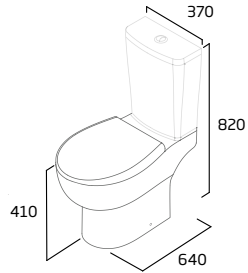

coast product details

Standard Height Close Coupled WC

- Spigot distance from wall: 155mm
- 125mm open side
- Rimless Easi-Clean design
- Concealed fixings for anchoring to floor
- Price excludes seat

Ceramic	COCCPAN
RRP inc VAT	£185.00