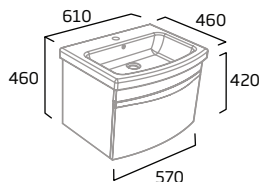

plan product details

furniture units

600mm Wall Mounted Wash Unit

- Soft close drawer
- Adjustable wall hangers
- Chrome plated handle

Gloss White	PL6011.W
Light Grey	PL6011.LG
Stone Grey	PL6011.ST
RRP inc VAT	£515.00