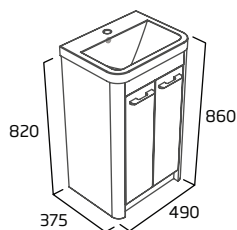

500mm Freestanding Wash Unit

- Soft close doors
- Internal shelf

Gloss White	CN5480.W
Anthracite	CN5480.G
Stone Grey	CN5480.SG
Light Grey	CN5480.LG
Dark Blue	CN5480.KB
Nordic Green	CN5480.NG
RRP inc VAT	£434.00