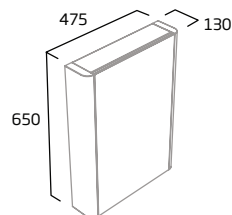

475mm Single Door Cabinet

- Soft close door
- Two internal shelves
- Left hand hinge

Gloss White	CNCAB475W
Light Grey	CNCAB475LG
Stone Grey	CNCAB475SG
RRP inc VAT	£228.00