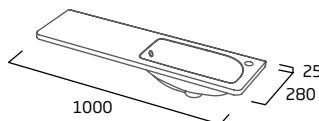

Ceramic	CN7080
RRP inc VAT	£253.00

1000mm Isocast Basin - Left

- Single tap hole
- Left side basin
- Integrated overflow

Isocast	CNL180IS
RRP inc VAT	£280.00

1000mm Isocast Basin - Right

- Single tap hole
- Right side basin
- Integrated overflow