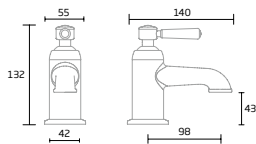

£720.20

Halcyon

Basin Mixer

Brushed Brass - TR1122

Chrome - TR1116

Mini Basin Mixer

Brushed Brass - TR1121

Chrome - TR1115