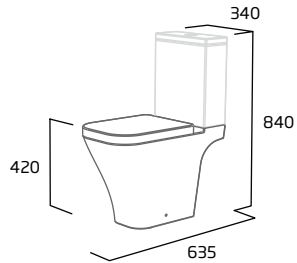

serenity product details

Standard Height Close Coupled WC

- Spigot distance from wall: 205mm
- 130mm open side
- Rimless Easi-Clean design
- Concealed fixings for anchoring to floor
- Price excludes seat

Ceramic	SN620CCP
RRP inc VAT	£304.00