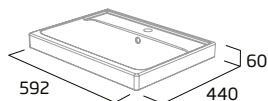

basins

500mm Basin

- Single tap hole
- Integrated overflow

Ceramic	DC12060
RRP inc VAT	£175.00

600mm Basin

- Single tap hole
- Integrated overflow

Ceramic	DC12061
RRP inc VAT	£200.00

800mm Basin