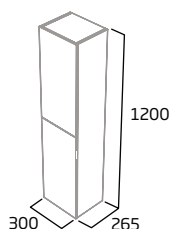

300mm Wall Column

- Soft close doors
- 3 x internal shelf (non adjustable)
- Reversible doors

Gloss White	AM3041.W
Light Grey	AM3041.LG
Stone Grey	AM3041.ST
RRP inc VAT	£259.00