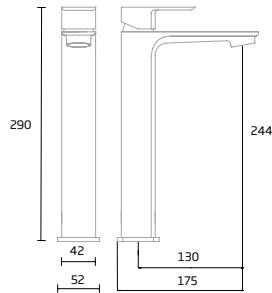

Tall Basin Mixer

Brushed Brass - TR1103
Black - TR1091
Chrome - TR1086