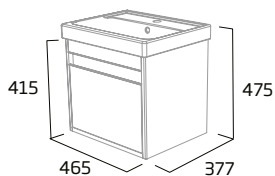

status product details

furniture units

500mm Wall Mounted Wash Unit

- Soft close drawer
- See page 15 for bespoke handle choices

Gloss White	STA5012.W
Light Grey	STA5012.LG
Nordic Green	STA5012.NG
Matt Anthracite	STA5012.MG
RRP inc VAT	£350.00