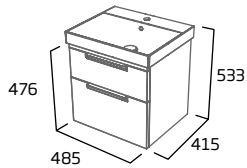

platform product details

furniture units

500mm Wall Mounted Wash Unit

- Soft close drawers
- See page 25 for bespoke handle choices

Gloss White	PLT5012.W
Light Grey	PLT5012.LG
Midnight Grey	PLT5012.MT
Willow	PLT5012.WL
RRP inc VAT	£515.00