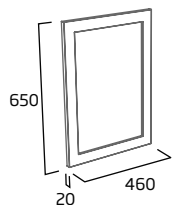

mirror & cabinets

Halcyon 460mm Mirror

- Colour matched to furniture

Natural White	HAL4450.NW
Stone Grey	HAL4450.SG
Midnight Grey	HAL4450.MT
Nordic Green	HAL4450.NG
Powder Blue	HAL4450.PB
RRP inc VAT	£130.50