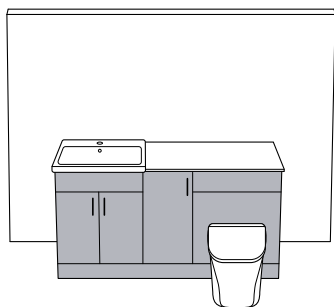

1200mm Fitted Furniture Runs