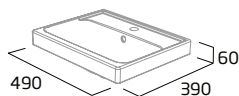

basins

500mm Basin

- Single tap hole
- Integrated overflow

Ceramic	DC12060
RRP inc VAT	£175.00