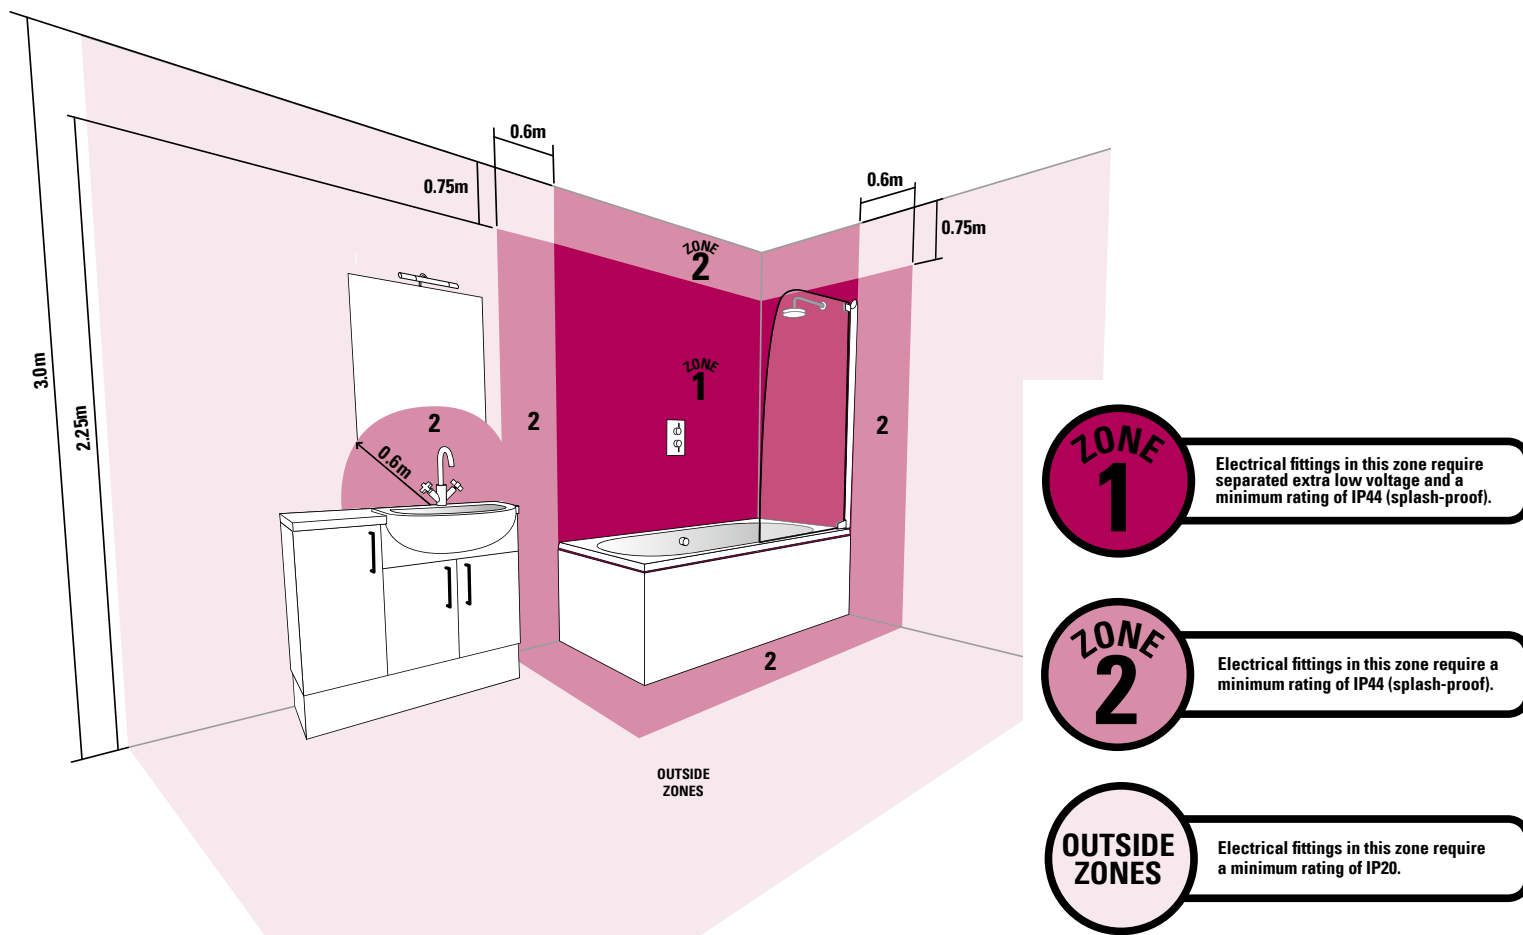

This elegant 300mm Chrome LED light fitting can be used on top of cabinets or unilluminated mirrors. IP44-rated and supplied with driver. (See page 116)

300mm chrome LED light
LED300WL

£84.90

When planning your bathroom remember to make allowance for any electrical work which may have to be carried out before any of your furniture is fitted. Always use a qualified electrician.