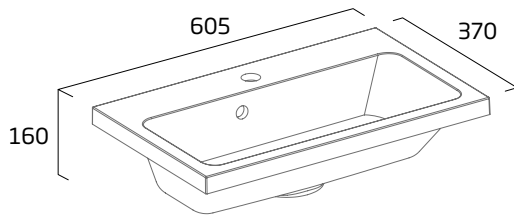

- Able to be used within a run of desired length or used individually.
- No fascia cutting required.
- Overflow kit included with basin
- Compatible with both laminate and solid surface worktop types.
- Tap hole predrilled
- Compatible with 600mm standard depth semi counter tops only

Basin Finish	Standard Depth
Isocast	CL60537
RRP inc VAT	£270.00 each

don't forget
to order
your worktop
see page 115