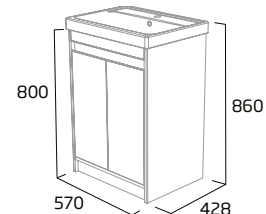

600mm Freestanding Wash Unit

- Soft close doors
- Internal shelf
- See page 15 for bespoke handle choices

Gloss White	STA6010.W
Light Grey	STA6010.LG
Nordic Green	STA6010.NG
Matt Anthracite	STA6010.MG
RRP inc VAT	£475.00