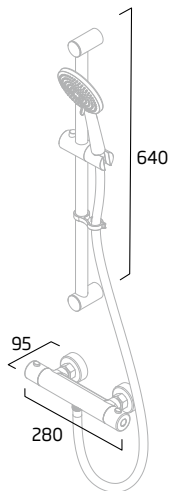

Chrome - DC3001

Joy
Dual Function Shower System

Chrome - DC3002

Marine
Dual Function Shower System

Brushed Brass - TR3027
Black - TR3018
Chrome - TR3003

Harbour
Dual Function Shower System

Brushed Brass - TR3028
Black - TR3026
Chrome - TR3004