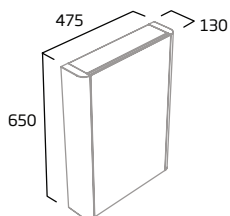

Mirror & Cabinets

475mm Single Door Cabinet

- Soft close door
- Two internal shelves
- Left hand hinge

Gloss White	CNCAB475W
Anthracite	CNCAB475A
Stone Grey	CNCAB475SG
Light Grey	CNCAB475LG
Dark Blue	CNCAB475KB
Nordic Green	CNCAB475NG
RRP inc VAT	£228.00