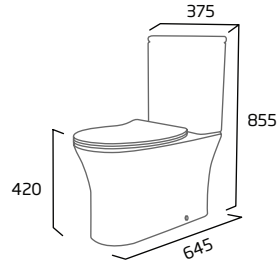

Standard Height Fully Enclosed Close Coupled WC

- Fully enclosed sides
- Rimless Easi-Clean design
- Concealed fixings for anchoring to floor
- For use with Radar WC cistern only
- Spigot distance from wall: 200mm (Price excludes WC seat)

Ceramic	RA645CCP
RRP inc VAT	£335.00