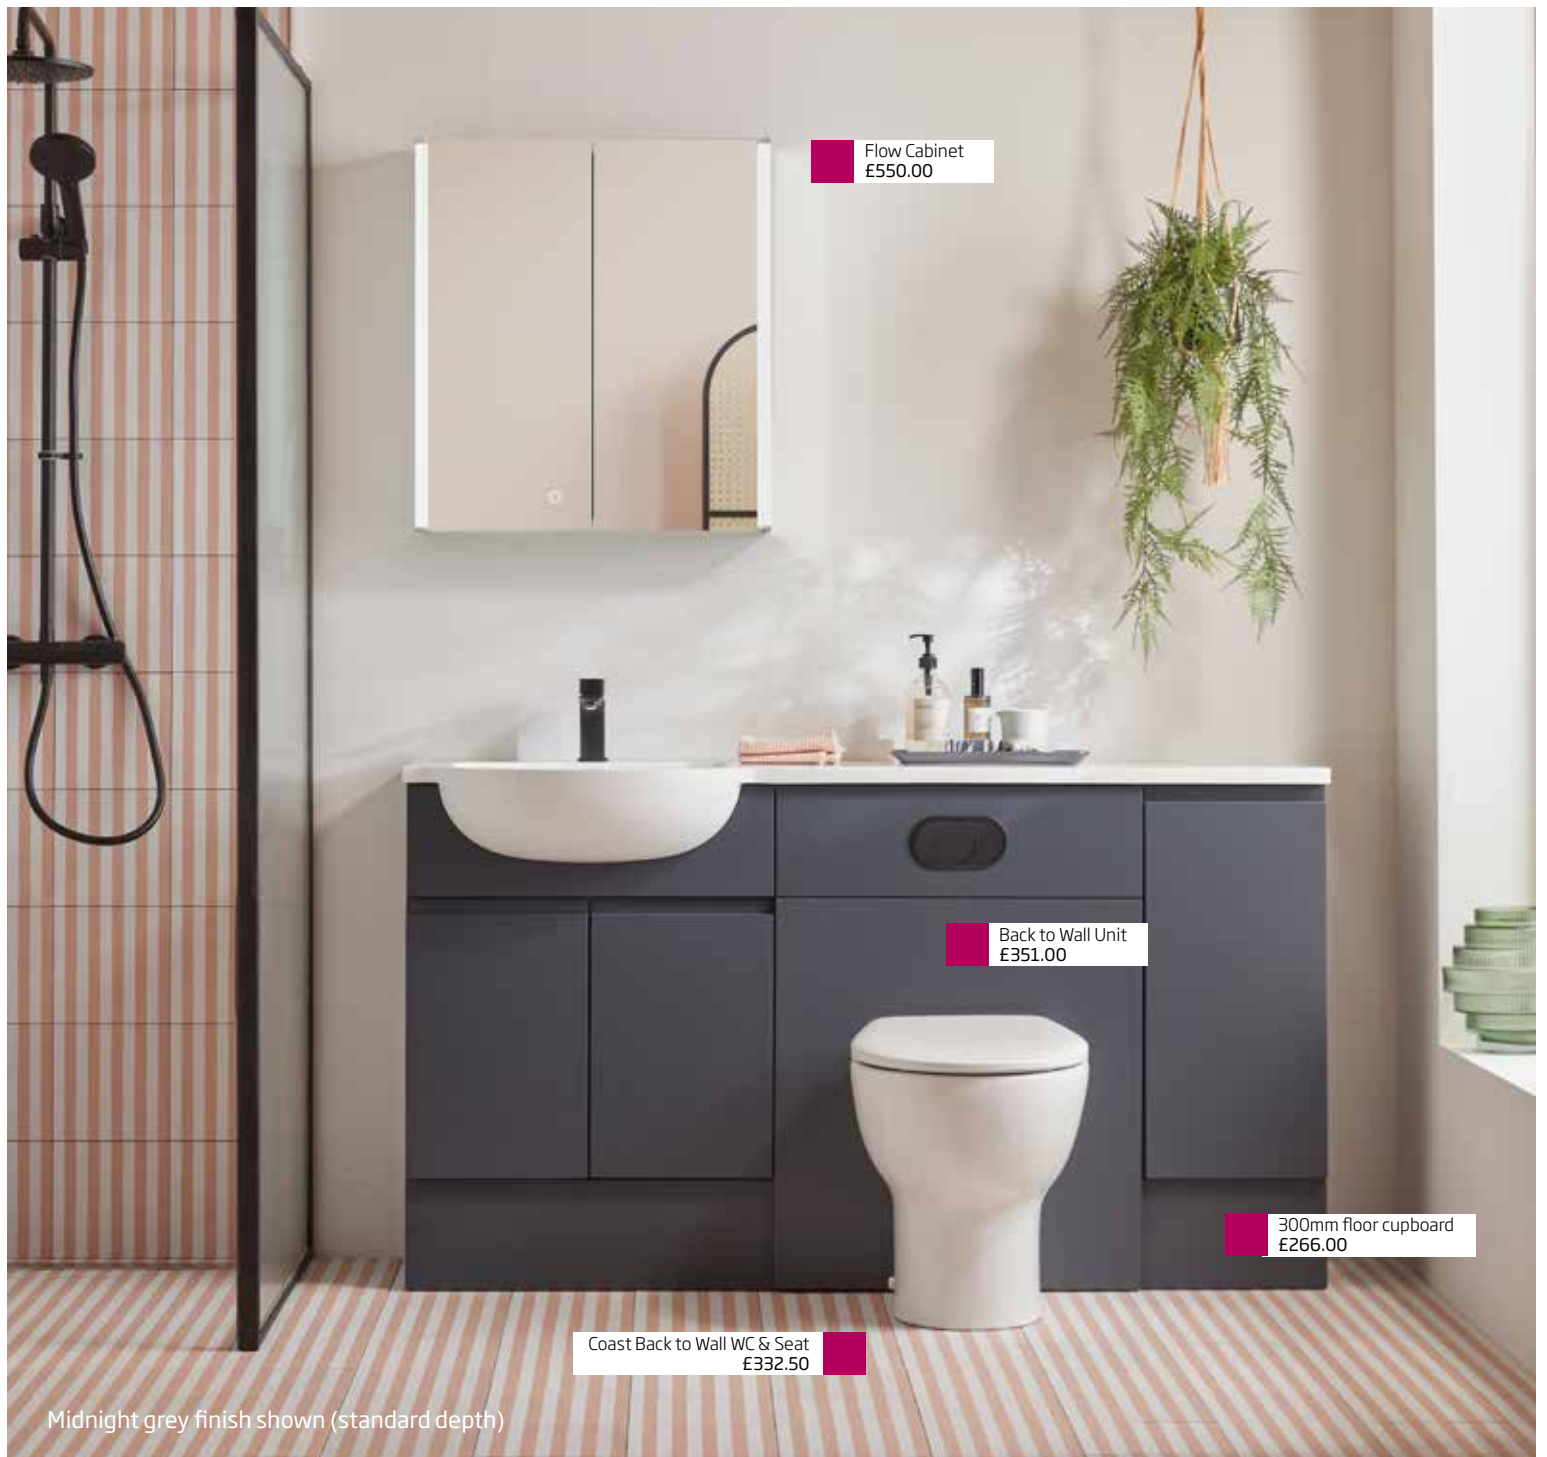

A contemporary addition to our fitted furniture collection. Hide offers a simple and sophisticated furniture option with sleek, handleless doors, perfect for creating a clean and minimal look in the bathroom. Complete yours with our equally as effortless Club inline isocast basin. See pages 100-101 for more information.

hide finishes

gloss white

midnight grey

nordic green

Why not add our internal charging station to your fitted furniture runs, perfect for toothbrushes or shavers. See page 116.

Flow Cabinet
£550.00

Back to Wall Unit
£351.00

300mm floor cupboard
£266.00

Coast Back to Wall WC & Seat
£332.50

Midnight grey finish shown (standard depth)

hide fitted furniture

hide features

Unit sizes

Available in a wide range of unit sizes ranging from small 200mm cupboards, to luxurious 700mm basin units. All of which can be mixed and matched to create one seamless run of furniture, perfectly fitted to your space. With our single door units, you can opt for left or right hand hinges, giving you ultimate flexibility. Hide is available in both slim and standard depth.

Soft close

Hide doors feature soft close hinges for a luxuriously quiet and controlled movement.

Worktops, basins and sanitaryware

Complete your Hide furniture with one of our many laminate or solid surface worktops on pages 104-105. Create a classic look by pairing one of our many semi-countertop basins, with a laminate or solid surface worktop of your choice, or create a hotel look by upgrading to one of our countertop basin options on pages 78-79. Create a modern look with one of our many isocast options on pages 96-103. Finish your furniture with one of our stylish wall hung or back to wall WCs on pages 122-173.