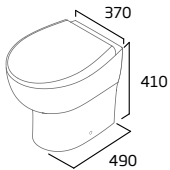

Back To Wall WC

- Rimless Easi-Clean design
- Concealed fixings for anchoring to floor
- Price excludes seat

Ceramic	COBWPAN
RRP inc VAT	£185.00