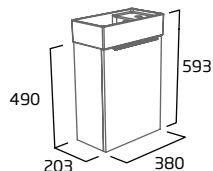

Gloss White	ALT400.W
Light Grey	ALT400.LG
Dark Blue	ALT400.KB
Willow	ALT400.WL
Dusky Pink	ALT400.DP
Basalt Wood	ALT400.BT
RRP inc VAT	£185.00

400mm Wall Mounted Wash Unit

- Soft close door
- Reversible door
- Chrome top mounted handle
- See below for alternative handle choices