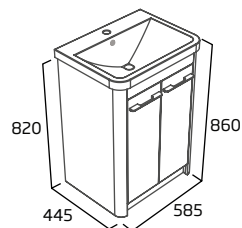

600mm Freestanding Wash Unit

- Soft close doors
- Internal shelf

Gloss White	CN6010.W
Anthracite	CN6010.G
Stone Grey	CN6010.ST
Light Grey	CN6010.LG
Dark Blue	CN6010.KB
Nordic Green	CN6010.NG
RRP inc VAT	£467.00