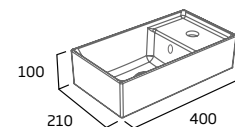

basin

Ceramic Basin

- Single tap hole
- Integrated overflow
- Reversible basin for left or right tap

Ceramic	ALT4080
RRP inc VAT	£123.50