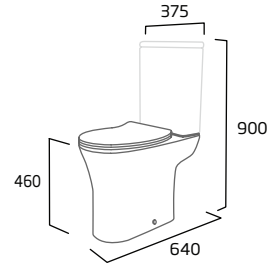

Ceramic	RA645CCP
RRP inc VAT	£335.00

Comfort Height Close Coupled WC

- 120mm open side void
- Rimless Easi-Clean design
- Concealed fixings for anchoring to floor
- For use with Radar WC cistern only
- 460mm pan height excludes seat
- Spigot distance from the wall: 200mm (Price excludes WC seat)