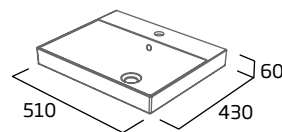

basins

500mm Basin

- Single tap hole
- Integrated overflow

Ceramic	DC12011
RRP inc VAT	£215.00