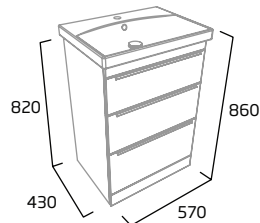

600mm Freestanding 3 Door Wash Unit

- Soft close drawers
- Chrome plated handles

Gloss White	TY6016.W
Light Grey	TY6016.LG
Stone Grey	TY6016.ST
Basalt Wood	TY6016.BT
Dark Blue	TY6016.KB
Nordic Green	TY6016.NG
RRP inc VAT	£665.00