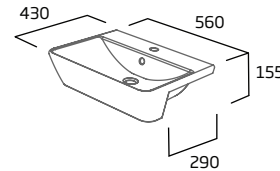

Semi-Countertop Basin

- Suitable for standard depth furniture fitted furniture
- Compatible with 600mm width fitted furniture
- Supplied with cutting template for worktop and fascia
- Minimum furniture depth: 290mm
- Integrated overflow
- Monobloc tap hole

Ceramic	DC14002
RRP inc VAT	£215.00