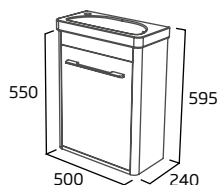

500mm Cloakroom Wall Mounted Wash Unit

- Soft close door
- Reversible door

Gloss White	CN5012.W
Anthracite	CN5012.G
Stone Grey	CN5012.ST
Light Grey	CN5012.LG
Dark Blue	CN5012.KB
Nordic Green	CN5012.NG
RRP inc VAT	£256.00