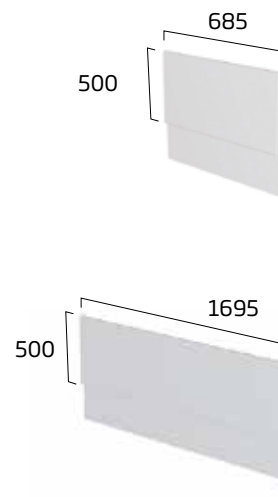

MDF bath panels

700mm bath panel

- Supplied with optional plinth to use depending on bath height
- Main panel: 685 x 500mm
- Plinth: 685 x 140mm

1700mm bath panel

- Supplied with optional plinth to use depending on bath height
- Main panel: 1695 x 500mm
- Plinth: 1695 x 140mm

Panel Finish	700mm Panel	1700mm Panel

MDF bath panels

White	BP4001W	BP4000W
RRP inc VAT	£112.00 each	£187.50 each
Stone Grey	BP4001.ST	BP4000.ST
Natural White	BP4001.NW	BP4000.NW
Midnight Grey	BP4001.MT	BP4000.MT
Fossil	BP4001.FL	BP4000.FL
Dark Blue	BP4001.KB	BP4000.KB
Nordic Green	BP4001.NG	BP4000.NG
RRP inc VAT	£124.00 each	£202.50 each