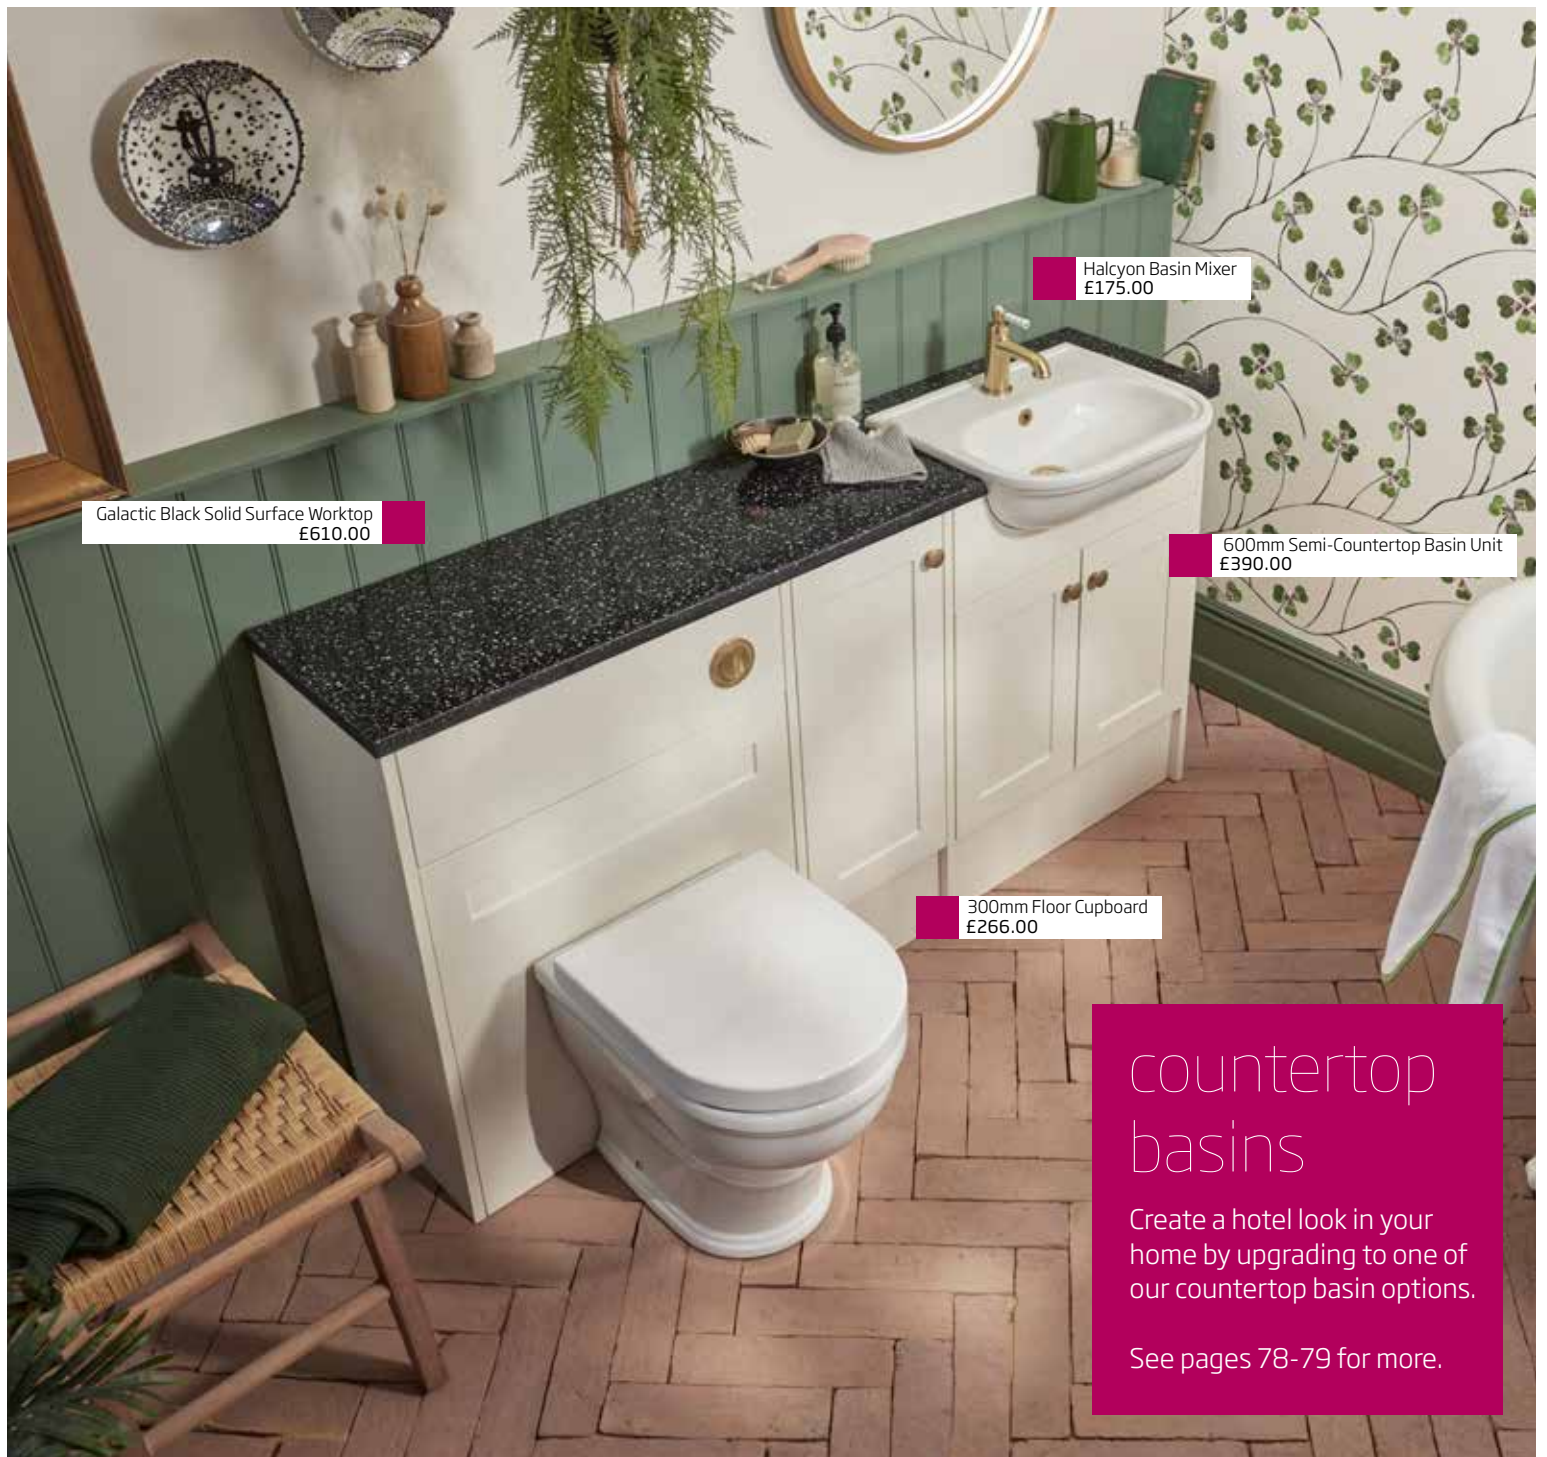

stow finishes

natural white

stone grey

midnight grey

fossil

nordic green

Langford WCs perfectly complement Stow fitted furniture, for further details on the Langford range see pages 132-137.

Halcyon Basin Mixer
£175.00

Galactic Black Solid Surface Worktop
£610.00

600mm Semi-Countertop Basin Unit
£390.00

300mm Floor Cupboard
£266.00

countertop basins

Create a hotel look in your home by upgrading to one of our countertop basin options.