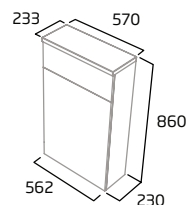

Back to Wall WC Unit

- Removable top and main fascia panels for easy access to cistern
- Gloss white 25mm thick worktop
- See sanitaryware section for back to wall pan and cistern options

Gloss White	AM5623.W
Light Grey	AM5623.LG
Nordic Green	AM5623.NG
Matt Anthracite	AM5623.MG
RRP inc VAT	£312.00