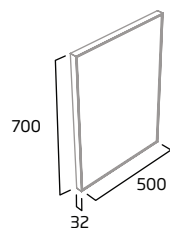

Ceramic	DC12014
RRP inc VAT	£308.00

mirrors

500mm Framed Mirror

- Colour matched to furniture

Gloss White	AM5050.W
Light Grey	AM5050.LG
Midnight Grey	AM5050.MT
Willow	AM5050.WL
RRP inc VAT	£139.00

500/600mm Platform LED Mirror