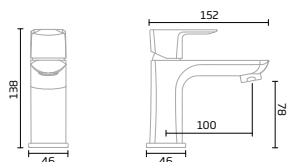

Mini Basin Mixer

Chrome - TR1053