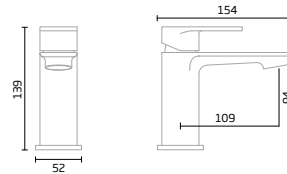

Fuse

Basin Mixer

Brushed Brass - TR1107

Black - TR1095

Chrome - TR1021