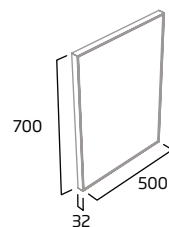

mirrors

500mm Framed Mirror

- Colour matched to furniture

Gloss White	AM5050.W
Light Grey	AM5050.LG
Stone Grey	AM5050.ST
Dark Blue	AM5050.KB
Nordic Green	AM5050.NG
RRP inc VAT	£139.00

overflow covers ...

Black & brass overflow caps are available to purchase to complete your ceramic basins. Chrome caps provided as standard or upgrade to white for no additional cost.

Black - OVMCBK	£10.50
Brushed Brass - OVMCA	£10.50