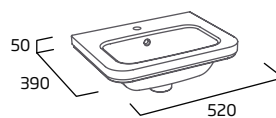

500mm Basin - 1 Tap Hole