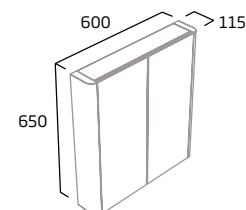

600mm Double Door Cabinet

- Soft close doors
- Two internal shelves

Gloss White	CNCAB60W
Light Grey	CNCAB60LG
Stone Grey	CNCAB60SG
RRP inc VAT	£301.00