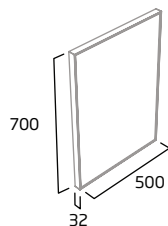

Ceramic	ALT4080
RRP inc VAT	£123.50

handle

Optional Black Handle

- Alternative handle option
- Black top mounted handle

Black	ALTH01B.192
RRP inc VAT	£12.50

mirror

500mm Framed Mirror

- Colour matched to furniture