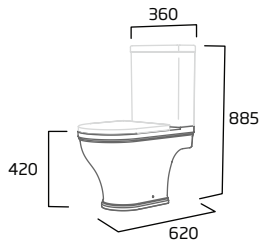

Brushed Brass - WASTE14 £36.60

langford product details

Standard Height Close Coupled WC

- Short projection
- 130mm open side
- Rimless Easi-Clean design
- Concealed floor fixings
- For use with Langford WC cistern only
- Spigot distance from wall: 137mm
- Price excludes WC seat