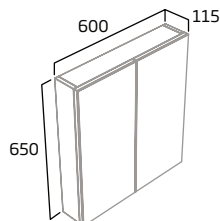

600mm Double Door Cabinet

- Soft close doors
- Adjustable internal shelf

Gloss White	CNCAB60W
Anthracite	CNCAB60A
Stone Grey	CNCAB60SG
Light Grey	CNCAB60LG
Dark Blue	CNCAB60KB
Nordic Green	CNCAB60NG
RRP inc VAT	£301.00