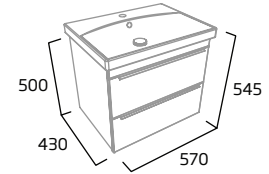

600mm Wall Mounted 2 Drawer Wash Unit

- Soft close drawers
- Chrome plated handles

Gloss White	TY6012.W
Light Grey	TY6012.LG
Stone Grey	TY6012.ST
Basalt Wood	TY6012.BT
Dark Blue	TY6012.KB
Nordic Green	TY6012.NG
RRP inc VAT	£475.00