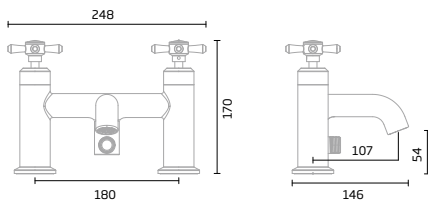

Bath Shower Mixer