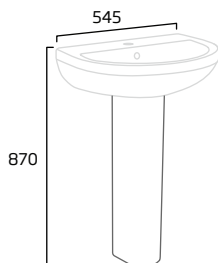

Pedestal

- For use with Debut 450mm and 540mm basins

White	DPED
RRP inc VAT	£55.70