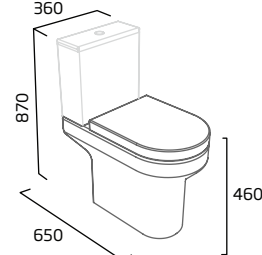

Comfort Height Close Coupled WC

- 110mm side void
- Pan height excludes seat 460mm
- Open back design
- Concealed fixings for anchoring to floor
- Spigot distance from wall: 155mm

Ceramic	DCHPAN
RRP inc VAT	£252.00