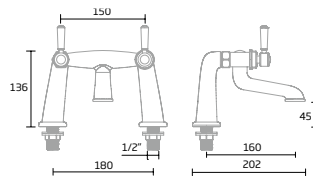

Bath Filler

Brushed Brass - TR1123

Chrome - TR1117