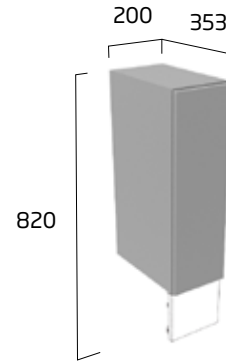

200mm 1 Door Floor Cupboard with Fascia Door Pack & Carcass

- Soft close hinges
- One adjustable shelf
- Reversible door except Hide
- 50mm pipe void

* These products have plain fronted fascia packs

Standard depth 353mm
Slim depth 218mm

don't forget
to order
your handles
see page 116

Unit Finish	Standard Depth	Slim Depth
Muse		
White	F2033MU.W	F2032MU.W
Stone Grey	F2033MU.ST	F2032MU.ST
Midnight Grey	F2033MU.MT	F2032MU.MT
Fossil	F2033MU.FL	F2032MU.FL
Dark Blue	F2033MU.KB	F2032MU.KB
Nordic Green	F2033MU.NG	F2032MU.NG
Stow		
Stone Grey *	F2033SW.ST	F2032SW.ST
Natural White *	F2033SW.NW	F2032SW.NW
Midnight Grey *	F2033SW.MT	F2032SW.MT
Fossil *	F2033SW.FL	F2032SW.FL
Nordic Green *	F2033SW.NG	F2032SW.NG

Hide	LH Door	RH Door	LH Door	RH Door
White	F2033HDL.W	F2033HDR.W	F2032HDL.W	F2032HDR.W
Midnight Grey	F2033HDL.MT	F2033HDR.MT	F2032HDL.MT	F2032HDR.MT
Nordic Green	F2033HDL.NG	F2033HDR.NG	F2032HDL.NG	F2032HDR.NG
RRP inc VAT	£243.00 each		£234.50 each