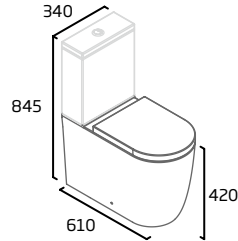

Fully Enclosed Close Coupled WC

- Short projection
- Fully enclosed sides
- Rimless Easi-Clean design
- Concealed floor fixings
- For use with Sky WC cistern only
- Spigot distance from wall: 215mm
- For use with Sky WC seat (price excludes seat)

Ceramic	SY610CFP
RRP inc VAT	£335.00