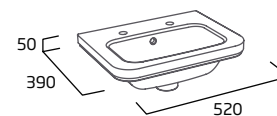

500mm Basin - 2 Tap Hole