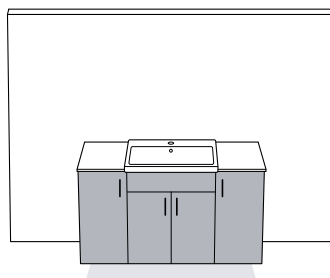

1200mm Fitted Furniture Runs

600mm Club inline Isocast Basin
CL60537
£270.00