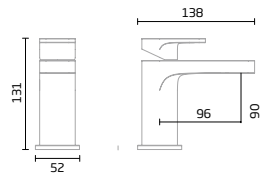

Mini Basin Mixer

Chrome TR1065 Black TR1073