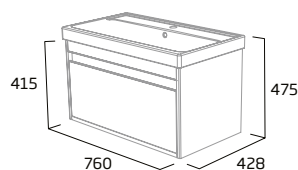

800mm Wall Mounted Wash Unit

- Soft close drawer
- See page 15 for bespoke handle choices

Gloss White	STA8012.W
Light Grey	STA8012.LG
Nordic Green	STA8012.NG
Matt Anthracite	STA8012.MG
RRP inc VAT	£450.00