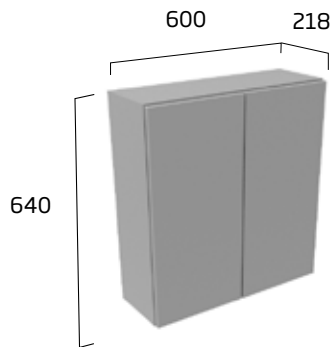

600mm 2 Door Wall Cupboard with Fascia Door Pack & Carcass

- Soft close hinges
- One adjustable shelf
- Adjustable hanging brackets
- Suitable for use with standard & slim depth units

Slim depth 218mm

don't forget to order your handles see page 116

Unit Finish	Slim Depth

Muse

White	F3040MU.W
Stone Grey	F3040MU.ST
Midnight Grey	F3040MU.MT
Fossil	F3040MU.FL
Dark Blue	F3040MU.KB
Nordic Green	F3040MU.NG

Stow

Stone Grey	F3040SW.ST
Natural White	F3040SW.NW
Midnight Grey	F3040SW.MT
Fossil	F3040SW.FL
Nordic Green	F3040SW.NG

Hide	LH Door	RH Door
White	F3040HDL.W	F3040HDR.W
Midnight Grey	F3040HDL.MT	F3040HDR.MT
Nordic Green	F3040HDL.NG	F3040HDR.NG
RRP inc VAT	£233.50 each	

Unit Finish	Slim Depth

Muse

White	F6040MU.W
Stone Grey	F6040MU.ST
Midnight Grey	F6040MU.MT
Fossil	F6040MU.FL
Dark Blue	F6040MU.KB
Nordic Green	F6040MU.NG

Stow

Stone Grey	F6040SW.ST
Natural White	F6040SW.NW
Midnight Grey	F6040SW.MT
Fossil	F6040SW.FL
Nordic Green	F6040SW.NG

Hide	
White	F6040HD.W
Midnight Grey	F6040HD.MT
Nordic Green	F6040HD.NG
RRP inc VAT	£341.00 each