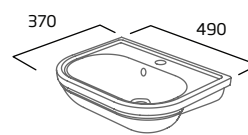

Slim Depth Semi-Countertop Basin 1 Tap Hole

- Suitable for slim depth furniture
- Compatible with 500mm furniture
- Supplied with cutting template for worktop and fascia
- Minimum furniture depth 218mm
- Overflow

Ceramic DC14016

RRP inc VAT £193.50