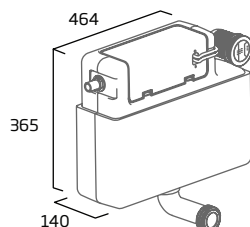

Concealed Dual Flush Cistern
(Side Entry Inlet)

- 6/3 litre adjustable dual flush
- Pneumatic flush valve
- Chrome push button included
- Side entry inlet valve (½" BSP)
- Top and front access
- 0.2-10.0bar working pressure range
- 200,000 cycle endurance tested
- 135mm deep—designed to work with low height and slim depth furniture
- Includes polystyrene insulation jacket
- Optional push button upgrades available, see pages 167-168

	TR9002
RRP inc VAT	£136.00