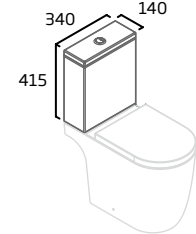

- For use with Sky fully enclosed & open back WC pan
- 6/4L Dual Flush
- Chrome button
- Air gap technology

Ceramic	SN63CCC-SEN
RRP inc VAT	£233.50

Back To Wall WC

- Short projection
- Rimless Easi-Clean design
- Concealed fixings for anchoring to floor
- For use with Sky WC seat (price excludes seat)