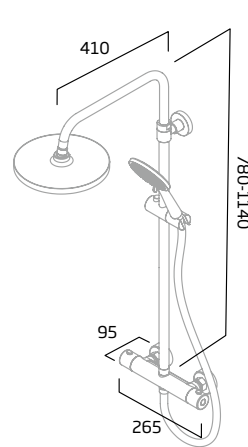

Chrome - DC3001

Joy
Dual Function Shower System

Chrome - DC3002

Marine
Dual Function Shower System

Brushed Brass - TR3027
Black - TR3018
Chrome - TR3003

Harbour
Dual Function Shower System

Brushed Brass - TR3028
Black - TR3026
Chrome - TR3004