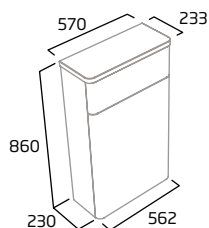

mirror & cabinets

500mm Framed Mirror

- Colour matched to furniture

Gloss White	AM5050.W
Light Grey	AM5050.LG
Stone Grey	AM5050.ST
RRP inc VAT	£139.00

mirror & cabinets

Back to Wall Unit

- Removable top and main fascia panels for easy access to cistern
- Gloss white 25mm thick worktop
- See sanitaryware section for back to wall pan and cistern options