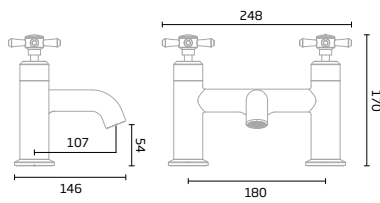

Bath Filler