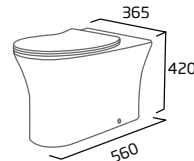

Back To Wall WC

- Concealed fixings for anchoring to floor
- Rimless Easi-Clean design
- For use with Radar WC seat (price excludes seat)

Ceramic	RA560BTW
RRP inc VAT	£293.00