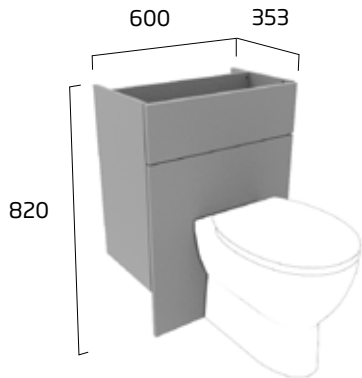

back to wall WC units

600mm Back To Wall Unit with Fascia Door Pack & Carcass

- Full height main panel
- Front access fascia
- See our sanitaryware range for compatible back to wall pan and cistern options pages 122-173

Standard depth 353mm
Slim depth 218mm

Unit Finish	Standard Depth	Slim Depth
Muse / Hide		
White	F6023MU.W	F6022MU.W
Stone Grey	F6023MU.ST	F6022MU.ST
Midnight Grey	F6023MU.MT	F6022MU.MT
Fossil	F6023MU.FL	F6022MU.FL
Dark Blue	F6023MU.KB	F6022MU.KB
Nordic Green	F6023MU.NG	F6022MU.NG
Stow		
Stone Grey	F6023SW.ST	F6022SW.ST
Natural White	F6023SW.NW	F6022SW.NW
Midnight Grey	F6023SW.MT	F6022SW.MT
Fossil	F6023SW.FL	F6022SW.FL
Nordic Green	F6023SW.NG	F6022SW.NG
RRP inc VAT	£351.00 each	£343.00 each

floor cupboards

5
year
guarantee