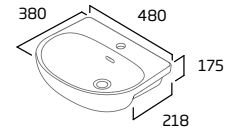

Slim Depth Semi-Countertop Basin