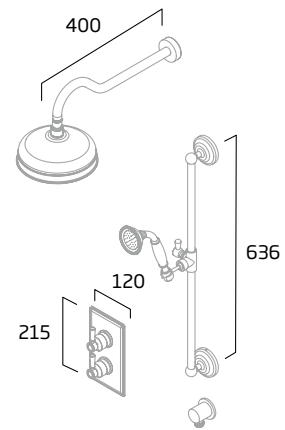

Halcyon Dual Function Shower System

Halcyon

Chrome - TR3033