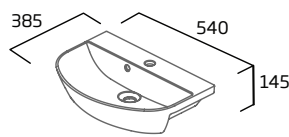

Slim Depth Semi-Countertop Basin

- Contemporary design
- Suitable for slim depth furniture
- Supplied with cutting template for worktop and fascia
- Monobloc tap hole
- Minimum furniture depth 218mm

Ceramic	DC14005
RRP inc VAT	£193.50