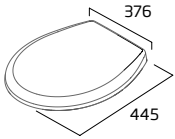

Easi-Clean
rimless hygienic
design

10
year
guarantee on
ceramic basins
& WCs

5
year
guarantee on
WC seats

5
year
guarantee on
cistern fittings

Neutron Soft Close WC Seat

Secure-Fix QR