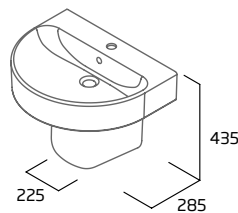

Semi Pedestal

- Suitable for use with Sky 550mm basin
- Supplied with wall fixings

Ceramic	DC14057
RRP inc VAT	£55.70