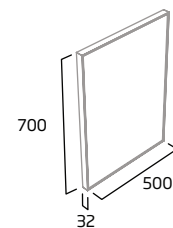

mirrors

500mm Framed Mirror

- Colour matched to furniture

Gloss White	AM5050.W
Light Grey	AM5050.LG
Nordic Green	AM5050.NG
RRP inc VAT	£139.00

handle packs - Please note handle cost is included in the furniture price. Simply choose your finish when ordering.

500mm Wall Mounted Basin Unit Handle Pack

Chrome	STAWHAN5C
Black	STAWHAN5B
Brushed Brass	STAWHAN5A

600mm Wall Mounted Basin Unit Handle Pack

Chrome	STAWHAN6C
Black	STAWHAN6B
Brushed Brass	STAWHAN6A