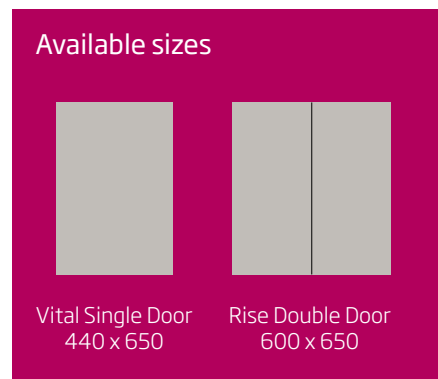

Rise Double Door Cabinet
600(w) x 650(h) x 127(d)mm
RISE600
£355.00