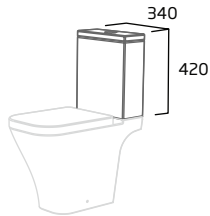

Standard WC Cistern (Fits Fully Enclosed and Open Back WC)

- For use with all Serenity CC WCs
- 6/4L Dual Flush
- Chrome flush button
- Air gap technology

Ceramic	SN63CCC
RRP inc VAT	£143.00

Standard WC Cistern with Contactless Flush

Ceramic	SN63CCC-SEN
RRP inc VAT	£233.50