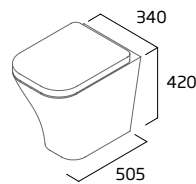

Back To Wall WC

- Rimless Easi-Clean design
- Concealed fixings for anchoring to floor
- Price excludes seat

Ceramic	SN490BTW
RRP inc VAT	£293.00