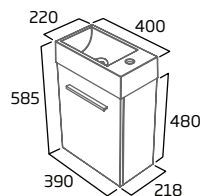

drive product details

furniture units

400mm Wall Mounted Wash Unit Including Isocast Basin