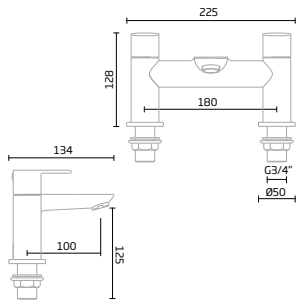

Bath Filler

Chrome - TR1027