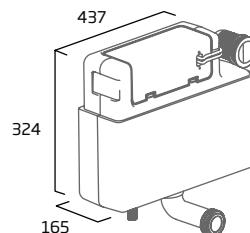

Comfort Height Cistern

- Developed specifically for comfort height back to wall WCs in furniture installations
- 6/3 litre pneumatic flush valve
- Chrome push button included
- Bottom entry inlet valve (½" BSP)
- Top and front access
- 0.2-10.0bar working pressure range
- 90° flush pipe
- Polystyrene insulation jacket
- Optional push button upgrades available, see pages 167-168
- Not suitable for use with flush plates (in furniture installations)

	TR9008
RRP inc VAT	£136.00