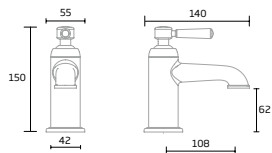

£720.20

Halcyon

Basin Mixer

Brushed Brass - TR1122

Chrome - TR1116

Mini Basin Mixer

Brushed Brass - TR1121

Chrome - TR1115