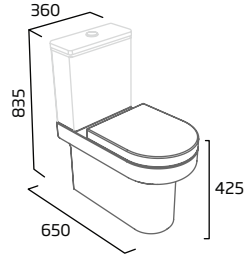

Fully Enclosed Close Coupled WC

- Fully enclosed design
- Concealed fixings for anchoring to floor
- Spigot distance from wall: 190mm

Ceramic	DFFPAN
RRP inc VAT	£217.50