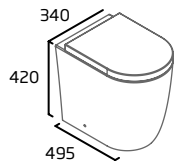

Back To Wall WC

- Short projection
- Rimless Easi-Clean design
- Concealed fixings for anchoring to floor
- For use with Sky WC seat (price excludes seat)

Ceramic	SY495BTW
RRP inc VAT	£293.00