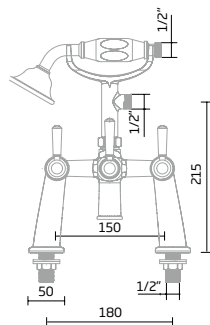

Basin Shower Mixer

Brushed Brass - TR1124

Chrome - TR1118