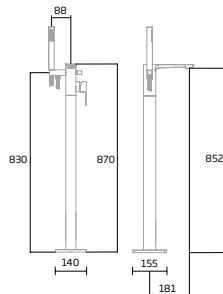

Freestanding Bath Shower Mixer

Brushed Brass - TR1106
Black - TR1094
Chrome - TR1085