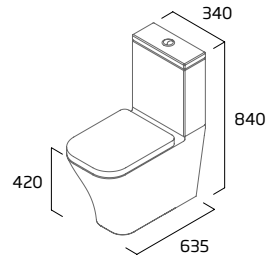

Fully Enclosed Close Coupled WC

- Spigot distance from wall: 145mm
- Fully enclosed sides
- Rimless Easi-Clean design
- Concealed fixings for anchoring to floor
- Price excludes seat

Ceramic	SN620CFP
RRP inc VAT	£335.00