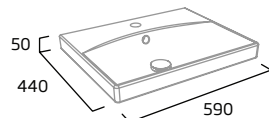

basins

500mm Basin

- Single tap hole
- Integrated overflow

Ceramic	TY5080
RRP inc VAT	£142.00

600mm Basin

- Single tap hole
- Integrated overflow

Ceramic	TY6080
RRP inc VAT	£156.50

handles