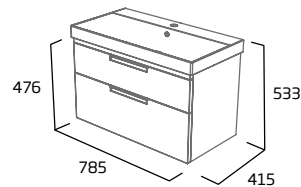

800mm Wall Mounted Wash Unit

- Soft close drawers
- See page 25 for bespoke handle choices

Gloss White	PLT8012.W
Light Grey	PLT8012.LG
Midnight Grey	PLT8012.MT
Willow	PLT8012.WL
RRP inc VAT	£650.00