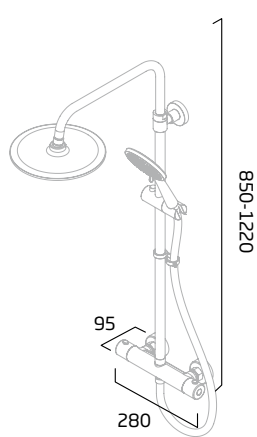

Chrome - DC3001

Joy
Dual Function Shower System

Chrome - DC3002

Marine
Dual Function Shower System

Brushed Brass - TR3027
Black - TR3018
Chrome - TR3003

Harbour
Dual Function Shower System

Brushed Brass - TR3028
Black - TR3026
Chrome - TR3004