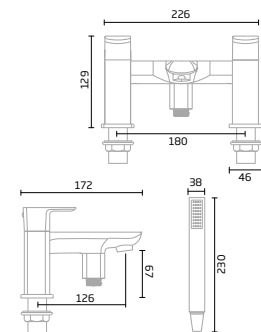

Bath Shower Mixer

Chrome - TR1055