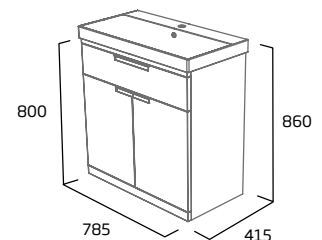

800mm Freestanding Wash Unit

- Soft close doors
- Soft close drawer
- Internal shelf
- See page 25 for bespoke handle choices

Gloss White	PLT8010.W
Light Grey	PLT8010.LG
Midnight Grey	PLT8010.MT
Willow	PLT8010.WL
RRP inc VAT	£675.00