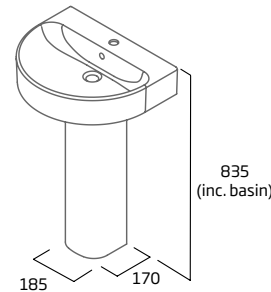

Pedestal

- Suitable for use with Sky 550mm basin

Ceramic	DC14056
RRP inc VAT	£55.70