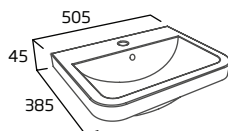

500mm Basin

- Single tap hole
- Integrated overflow

Ceramic	CN5480
RRP inc VAT	£217.00