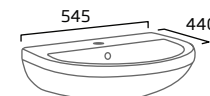

540mm Basin

- Single tap hole
- Overflow

White	DPB54
RRP inc VAT	£100.00