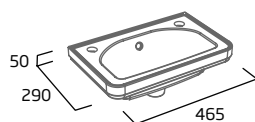

basins

400mm Basin - 1 Tap Hole

- Single tap hole
- Integrated overflow

Ceramic	HALS4680
RRP inc VAT	£162.50

400mm Basin - 2 Tap Hole

- Two tap holes
- Integrated overflow
- Chainstay hole

Ceramic	HALD4680
RRP inc VAT	£162.50