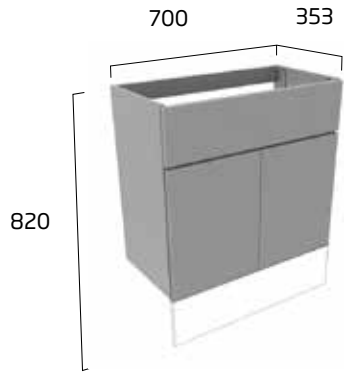

semi-countertop units

700mm Semi-Countertop Basin Unit with Fascia Door Pack & Carcass

- Soft close hinges
- One adjustable shelf
- Removable back panel for easy pipe access
- 50mm pipe void
- See our sanitaryware range for compatible basins pages 122-173

don't forget to order your handles see page 116

Standard depth 353mm
Slim depth 218mm

Unit Finish	Standard Depth	Slim Depth
Muse		
White	F7013MU.W	F7012MU.W
Stone Grey	F7013MU.ST	F7012MU.ST
Midnight Grey	F7013MU.MT	F7012MU.MT
Fossil	F7013MU.FL	F7012MU.FL
Dark Blue	F7013MU.KB	F7012MU.KB
Nordic Green	F7013MU.NG	F7012MU.NG
Stow		
Stone Grey	F7013SW.ST	F7012SW.ST
Natural White	F7013SW.NW	F7012SW.NW
Midnight Grey	F7013SW.MT	F7012SW.MT
Fossil	F7013SW.FL	F7012SW.FL
Nordic Green	F7013SW.NG	F7012SW.NG
Hide		
Gloss White	F7013HD.W	F7012HD.W
Midnight Grey	F7013HD.MT	F7012HD.MT
Nordic Green	F7013HD.NG	F7012HD.NG
RRP inc VAT	£417.00 each	£408.00 each