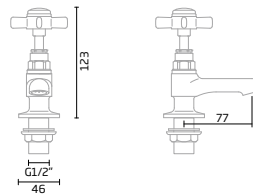

Basin Taps (Pair)