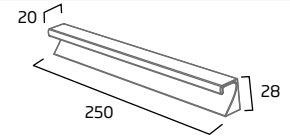

250mm Recessed Handle

Chrome	PLTH01250C
Black	PLTH01250B
Brushed Brass	PLTH01250A