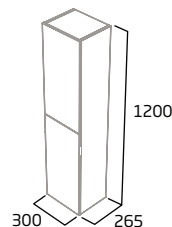

300mm Wall Column

- Soft close doors
- 3 x internal shelf (non adjustable)
- Reversible doors
- No handle required

Gloss White	AM3041.W
Light Grey	AM3041.LG
Midnight Grey	AM3041.MT
Willow	AM3041.WL
RRP inc VAT	£259.00