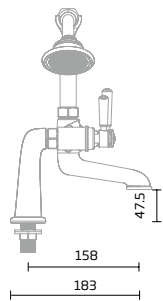

Basin Shower Mixer

Brushed Brass - TR1124

Chrome - TR1118