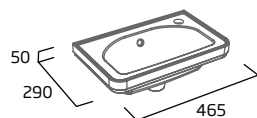

basins

400mm Basin - 1 Tap Hole