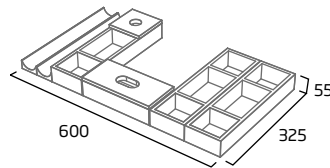

700mm Storage Pack 4

- Removable lids
- For use in 700mm unit top drawer

Solid Wood	R2DIVSET4
RRP inc VAT	£221.50