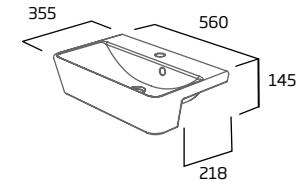

Slim Depth Semi-Countertop Basin

- Suitable for slim depth fitted furniture
- Compatible with 600mm width fitted furniture
- Supplied with cutting template for worktop and fascia
- Minimum furniture depth: 218mm
- Integrated overflow
- Monobloc tap hole

Ceramic	DC14003
RRP inc VAT	£193.50