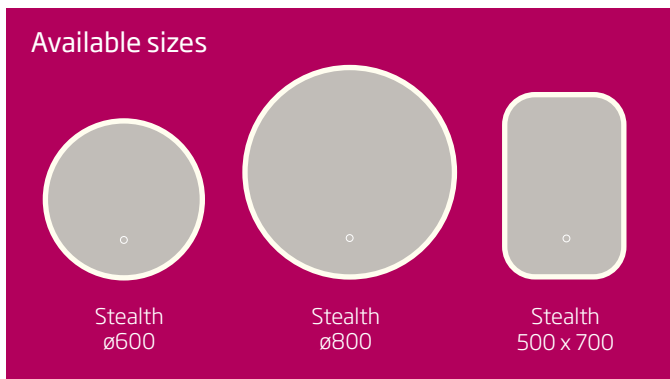

Touch sensor

Heated demister

IP44

Portrait or landscape

Shapes

5 year guarantee
Against manufacturing defects

Stealth Circular Illuminated Mirror
600(dia) x 42(d)mm
Black
SLM60C-BL-BL

£299.00