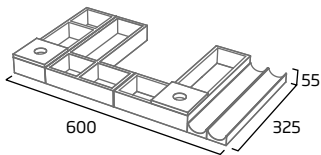

Solid Wood	R2DIVSET1
RRP inc VAT	£128.50

500mm Storage Pack 2

- Removable lid
- For use in 500mm unit top drawer

Solid Wood	R2DIVSET2
RRP inc VAT	£123.50

700mm Storage Pack 3

- Removable lids
- For use in 700mm unit top drawer