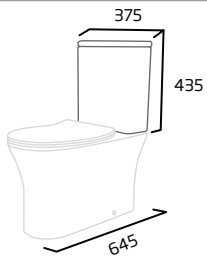

Standard WC Cistern (Fits Fully Enclosed and Open Back WC)

- For use with Radar standard and comfort height WC pans
- Water saving 4.5/3L dual flush
- Air gap technology

Ceramic	RA453CCC
RRP inc VAT	£143.00

Standard WC Cistern with Contactless Flush

Ceramic	RA453CCC-SEN
RRP inc VAT	£233.00