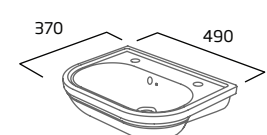

Slim Depth Semi-Countertop Basin 2 Tap Hole

- Suitable for slim depth furniture
- Compatible with 500mm furniture
- Supplied with cutting template for worktop and fascia
- Minimum furniture depth 218mm
- Overflow

Ceramic DC14017

RRP inc VAT £193.50