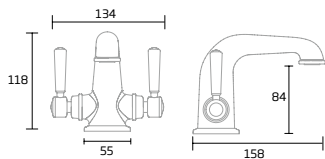

Basin Mixer

Brushed Brass - TR1120

Chrome - TR1114