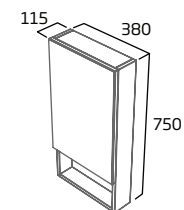

cabinet

400mm Single Door Cabinet

- Soft close door
- Internal shelf (non adjustable)
- Doors are hinged from the left hand side as shown

Gloss White	AM4051.W
Anthracite	AM4051.G
Stone Grey	AM4051.ST
RRP inc VAT	£194.00