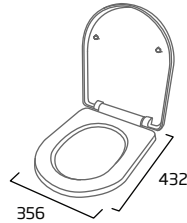

Soft Close WC Seat

- Wrap-over lid design
- Top fix
- Easy lift off quick release hinges
- Chrome soft close hinges
- Suitable for use with Radar pans

White	DSCTS2
RRP inc VAT	£99.00