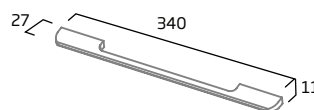

320mm Pull Handle

Black	CONHANLB
RRP inc VAT	£23.60