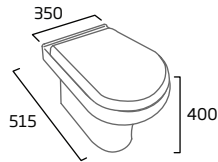

Back To Wall WC

- Contemporary design
- Top fix design for use with debut WC seat (price excludes seat)
- Concealed fixings for anchoring to the floor

Ceramic	DBWPAN
RRP inc VAT	£185.00