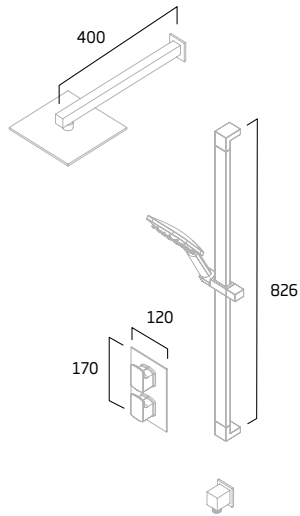

Joy

Chrome - TR3011

Crew

Chrome - TR3006

Prefix

Chrome - TR3009

Spirit & Ergo Dual Function Shower System

Spirit