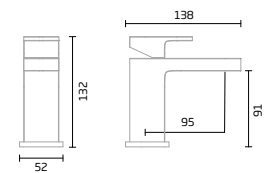

Mini Basin Mixer

Chrome TR1068 Black TR1076