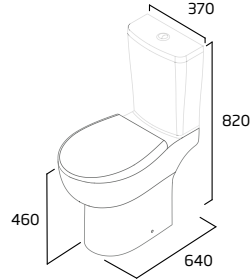

Comfort Height Close Coupled WC

- 460mm comfort height excluding seat
- Spigot distance from wall: 155mm
- 125mm open side
- Rimless Easi-Clean design
- Concealed fixings for anchoring to floor
- Price excludes seat

Ceramic	COCHPAN
RRP inc VAT	£252.00