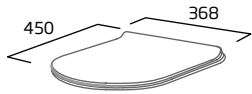

Easi-Clean
rimless hygienic
design

10
year
guarantee on
ceramic basins
& WCs

5
year
guarantee on
WC seats

5
year
guarantee on
cistern fittings

Slim Soft Close WC Seat

- Slim design
- Top fix
- Easy lift off quick release hinges
- Chrome soft close hinges
- Suitable for use with Radar WC pans