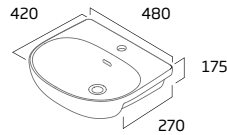

Standard Depth Semi-Countertop Basin