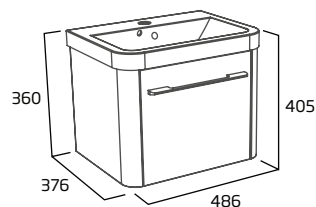

500mm Wall Mounted Wash Unit

- soft close drawer

Gloss White	CN5412.W
Anthracite	CN5412.G
Stone Grey	CN5412.ST
Light Grey	CN5412.LG
Dark Blue	CN5412.KB
Nordic Green	CN5412.NG
RRP inc VAT	£348.00