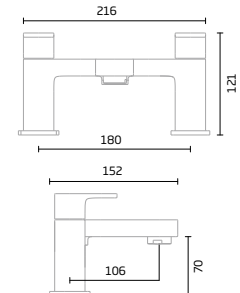

Bath Filler

Chrome TR1069 Black TR1077