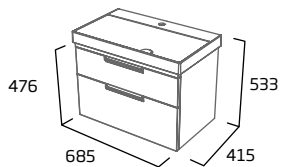

700mm Wall Mounted Wash Unit

- Soft close drawers
- See page 25 for bespoke handle choices

Gloss White	PLT7012.W
Light Grey	PLT7012.LG
Midnight Grey	PLT7012.MT
Willow	PLT7012.WL
RRP inc VAT	£580.00