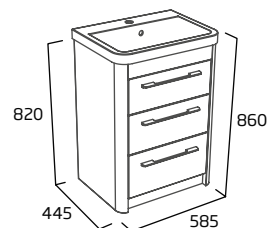

600mm Freestanding 3 Drawer Wash Unit

- Soft close drawers

Gloss White	CN6016.W
Anthracite	CN6016.G
Stone Grey	CN6016.ST
Light Grey	CN6016.LG
Dark Blue	CN6016.KB
Nordic Green	CN6016.NG
RRP inc VAT	£675.00