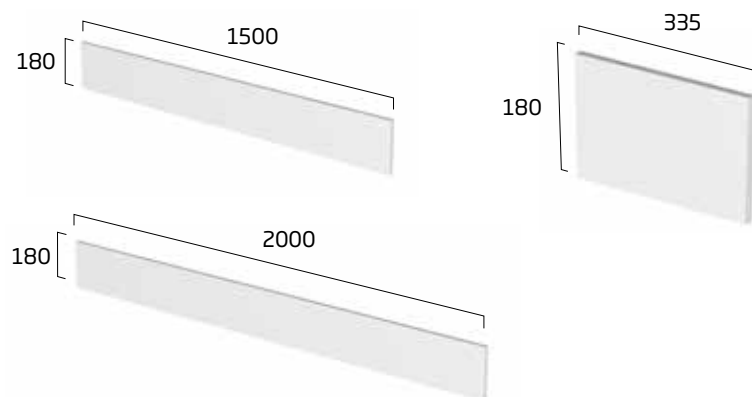

plinths

335mm Return Plinth, 1500mm & 2000mm Plinths

1500mm & 2000 plinths

- 15mm thick
- To be cut to size depending on individual installation

335mm return plinth

- 15mm thick
- For return ends
- Cut down for slim depth furniture

Plinth Finish	335mm Return Plinth	1500mm Plinth	2000mm Plinth
Gloss White	AF3360.W	AF15060.W	AF20060.W
Stone Grey	AF3360.ST	AF15060.ST	AF20060.ST
Natural White	AF3360.NW	AF15060.NW	AF20060.NW
Midnight Grey	AF3360.MT	AF15060.MT	AF20060.MT
Fossil	AF3360.FL	AF15060.FL	AF20060.FL
Dark Blue	AF3360.KB	AF15060.KB	AF20060.KB
Nordic Green	AF3360.NG	AF15060.NG	AF20060.NG
RRP inc VAT	£41.70 each	£63.90 each	£82.30 each