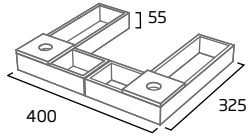

- LED technology
- Demister Pad
- Touch control for on/off

500mm	PLM050
RRP inc VAT	£335.00
600mm	PLM060
RRP inc VAT	£375.00

platform product details

storage boxes

500mm Storage Pack 1

- Removable lids
- For use in 500mm unit top drawer