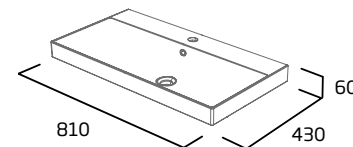

- Single tap hole
- Integrated overflow

Ceramic	DC12012
RRP inc VAT	£235.50

700mm Basin

- Single tap hole
- Integrated overflow

Ceramic	DC12013
RRP inc VAT	£295.00

800mm Basin

- Single tap hole
- Integrated overflow