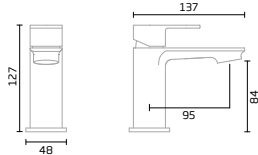

Fuse Mini Basin Mixer

Brushed Brass - TR1102
Black - TR1090
Chrome - TR1018