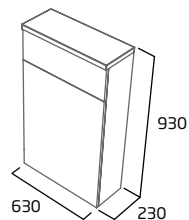

Back to Wall WC Unit