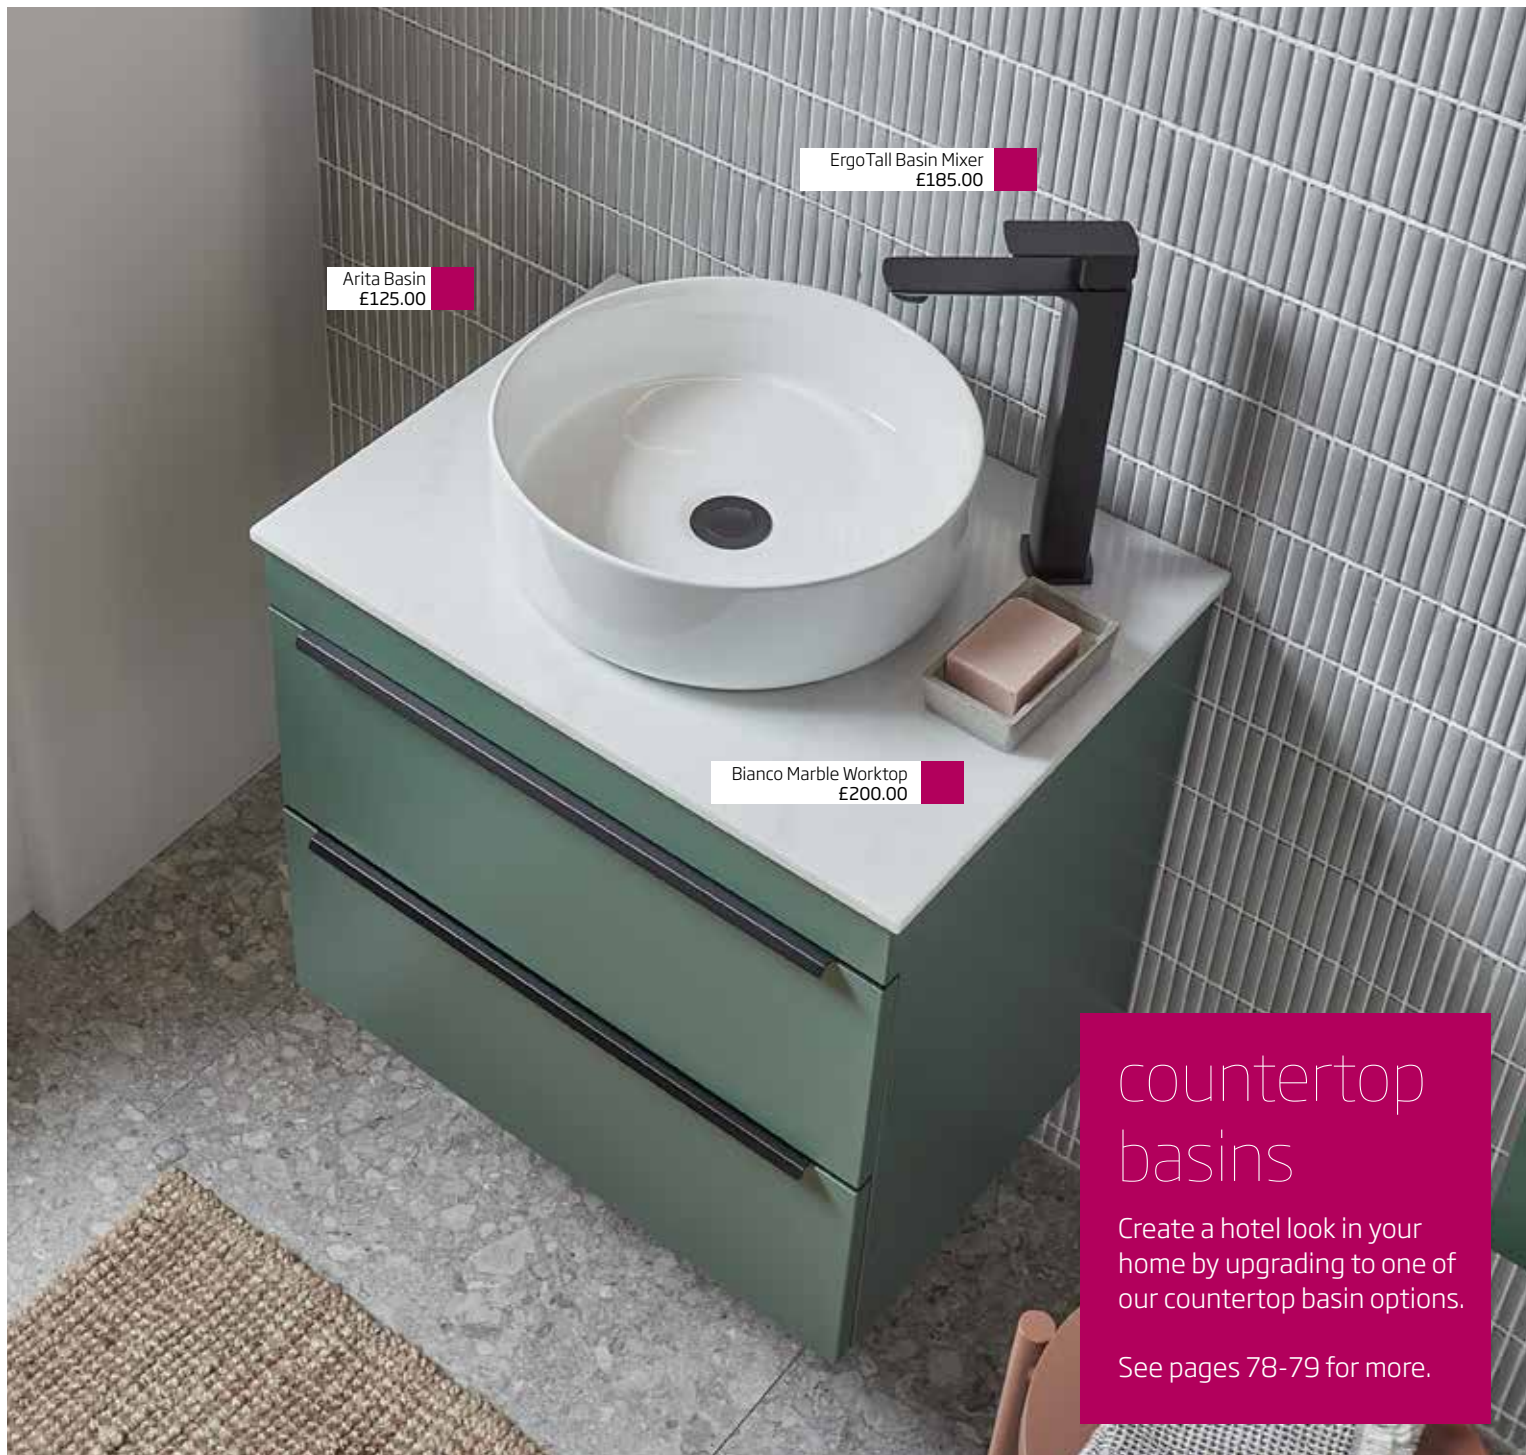

light grey

stone grey

basalt wood

dark blue

nordic green

5
year
guarantee

Pair the Type furniture range with our sleek Serenity WCs. See pages 144-149 for further details.

ErgoTall Basin Mixer
£185.00

Arita Basin
£125.00

Bianco Marble Worktop
£200.00

countertop basins

Create a hotel look in your home by upgrading to one of our countertop basin options.

See pages 78-79 for more.

type furniture

type features