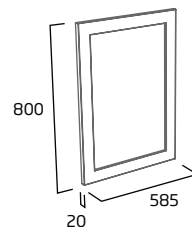

Halcyon 585mm Mirror

- Colour matched to furniture

Natural White	HAL5850.NW
Stone Grey	HAL5850.SG
Midnight Grey	HAL5850.MT
Nordic Green	HAL5850.NG
Powder Blue	HAL5850.PB
RRP inc VAT	£151.00