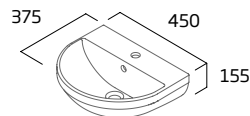

450mm Basin

- Monobloc tap hole
- Integrated overflow
- Suitable for use with Debut pedestal and semi pedestal

White	DPB45
RRP inc VAT	£105.00