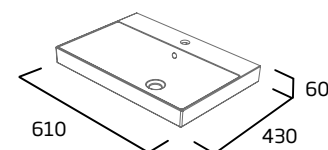

Gloss White	AM3041.W
Light Grey	AM3041.LG
Midnight Grey	AM3041.MT
Willow	AM3041.WL
RRP inc VAT	£259.00

basins

500mm Basin

- Single tap hole
- Integrated overflow

Ceramic	DC12011
RRP inc VAT	£215.00

600mm Basin