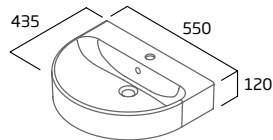

550 Basin

- Monobloc tap hole
- Integrated overflow
- Suitable for use with Sky pedestal and semi pedestal

Ceramic	DC14054
RRP inc VAT	£167.00