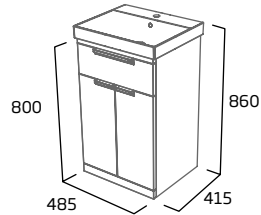

500mm Freestanding Wash Unit

- Soft close doors
- Soft close drawer
- Internal shelf
- See page 25 for bespoke handle choices

Gloss White	PLT5010.W
Light Grey	PLT5010.LG
Midnight Grey	PLT5010.MT
Willow	PLT5010.WL
RRP inc VAT	£570.00