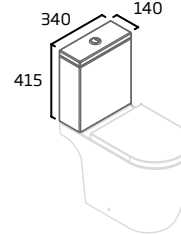

Standard WC Cistern

- For use with Sky fully enclosed & open back WC pan
- 6/4L Dual Flush
- Chrome button
- Air gap technology

Ceramic	SN63CCC
RRP inc VAT	£146.00