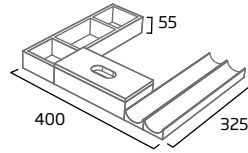

500mm Storage Pack 2

- Removable lid
- For use in 500mm unit top drawer

Solid Wood	R2DIVSET2
RRP inc VAT	£123.50