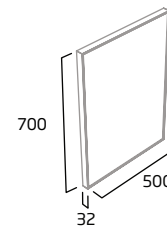

mirror & cabinets

500mm Framed Mirror

- Colour matched to furniture

Gloss White	AM5050.W
Light Grey	AM5050.LG
Stone Grey	AM5050.ST
RRP inc VAT	£139.00

mirror & cabinets

Back to Wall Unit