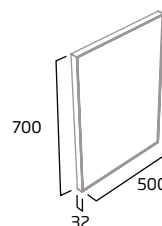

500mm Framed Mirror

- Colour matched to furniture

Gloss White	AM5050.W
Anthracite	AM5050.G
Stone Grey	AM5050.SG
Light Grey	AM5050.LG
Dark Blue	AM5050.KB
Nordic Green	AM5050.NG
RRP inc VAT	£139.00