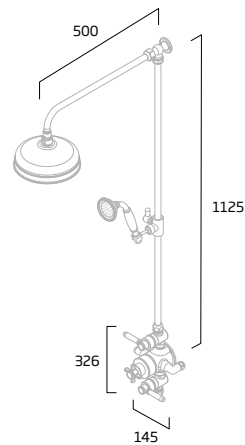

Exposed Valve Showers

Ashton & Regatta Dual Function Shower System

Ashton

Chrome - TR3016

Regatta

Chrome - TR3015