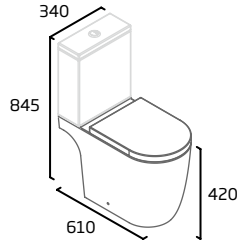

pedestal & basin
options ...

Alternative basin &
pedestal options are
available.

Why not check out our
Serenity range for a
rectangular look.

See page 147.

sky product details

Standard Height Close Coupled WC