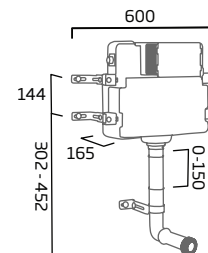

In-Wall Cistern

- Ideal for tiled-in applications
- All parts serviceable through flush plate aperture
- 6/3 litre pneumatic flush valve
- Side entry inlet valve (½" BSP)
- Front or top access panel for maintenance
- 0.2-10.0bar working pressure range
- 90° flush pipe
- Flush pipe securing bracket
- Polystyrene insulation jacket
- Selection of flush plates available separately, see pages 167-168

	TR9009
RRP inc VAT	£154.50