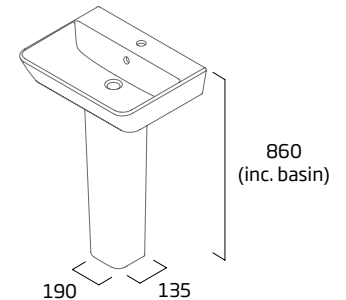

Pedestal

- Suitable for use with Serenity 420mm and 550mm basins

Ceramic	SNPED
RRP inc VAT	£55.70