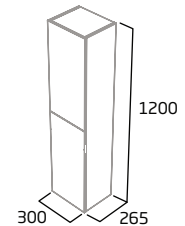

300mm Wall Column

- Soft close doors
- 3 x internal shelf (non adjustable)
- Reversible doors
- No handle required

Gloss White	AM3041.W
Light Grey	AM3041.LG
Stone Grey	AM3041.ST
Basalt Wood	AM3041.BT
Dark Blue	AM3041.KB
Nordic Green	AM3041.NG
RRP inc VAT	£259.00