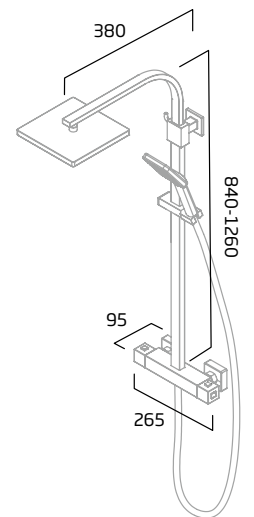

Spirit
Dual Function Shower System