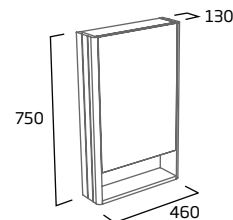

Single Door Mirrored Cabinet

- Soft close door
- Two internal shelves
- Left hand hinge

Natural White	HALCAB44.NW
Stone Grey	HALCAB44.SG
Midnight Grey	HALCAB44.MT
Nordic Green	HALCAB44.NG
Powder Blue	HALCAB44.PB
RRP inc VAT	£219.50