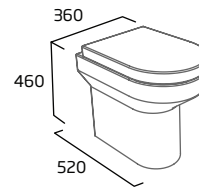

Comfort Height Back To Wall WC

- Pan height excludes seat 460mm
- Contemporary design
- Top fix design for use with debut WC seat (price excludes seat)
- Concealed fixings for anchoring to the floor

Ceramic	DCBWPAN
RRP inc VAT	£233.50