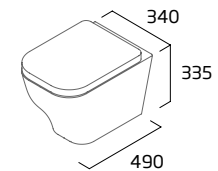

Wall Hung WC

- Concealed fixings for securing to frame
- Fastening holes to sides of WC
- Rimless Easi-Clean design
- Price excludes seat

Ceramic	SN490WH
RRP inc VAT	£293.00