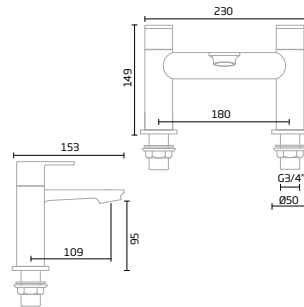

Bath Filler

Brushed Brass - TR1110

Black - TR1098

Chrome - TR1023