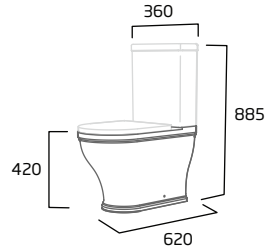

Fully Enclosed Close Coupled WC

- Short projection
- Fully enclosed sides
- Rimless Easi-Clean design
- Concealed floor fixings
- For use with Langford WC cistern only
- Spigot distance from wall: 137mm
- Price excludes WC seat

Ceramic DC14012

RRP inc VAT £337.00