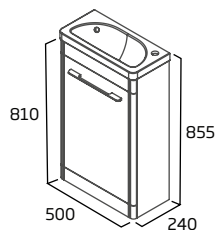

contour product details

furniture units

500mm Cloakroom Wash Unit

- Soft close door
- Internal shelf
- Reversible door

Gloss White	CN5010.W
Anthracite	CN5010.G
Stone Grey	CN5010.ST
Light Grey	CN5010.LG
Dark Blue	CN5010.KB
Nordic Green	CN5010.NG
RRP inc VAT	£334.00