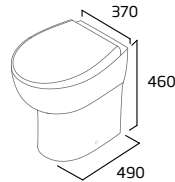

Comfort Height Back To Wall WC

- 460mm comfort height excluding seat
- Rimless Easi-Clean design
- Concealed fixings for anchoring to floor
- Price excludes seat

Ceramic	COCBWPAN
RRP inc VAT	£233.50