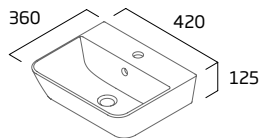

420mm Basin

- Monobloc tap hole
- Integrated overflow
- Suitable for use with Serenity pedestal and semi pedestal

Ceramic	SN420SB
RRP inc VAT	£125.50