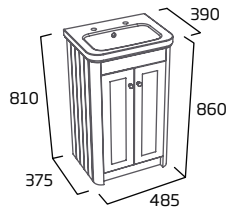

Plug and chain basin waste	
Chrome - WASTE11	£31.70
Brushed Brass - WASTE14	£36.60

halcyon product details

furniture units

500mm Freestanding Wash Unit

- Double doors
- Soft close doors
- Internal shelf
- Supplied with chrome knobs
- Units have pilot holes and are supplied with standard chrome knob(s). See page 105 for additional handle options