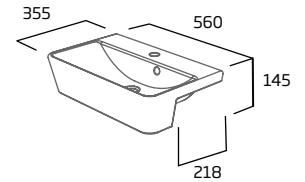

Slim Depth Semi-Countertop Basin 1 Tap Hole

- Contemporary design
- Suitable for slim depth furniture
- Supplied with cutting template for worktop and fascia
- Monobloc tap hole
- Minimum furniture depth 218mm

Ceramic	DC14003
RRP inc VAT	£193.50