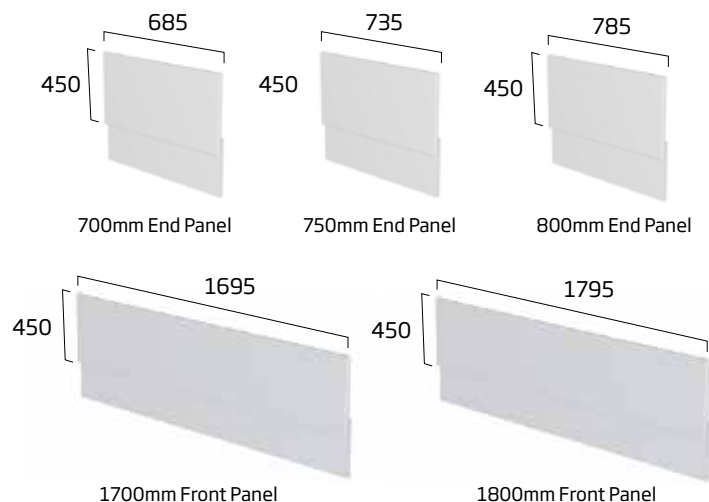

Isocore bath panels

Gloss white isocore bath panels

- Fully waterproof material that doesn't need resealing when cut
- Hygienic polyurethane painted finish
- Supplied with optional plinth to use depending on bath height
- Main panel: 450mm
- Adjustable plinth height: 140mm

Panel Finish	700mm Panel	750mm Panel	800mm Panel

agile isocore bath end panels

White	DC5002	DC5017	DC5015
RRP inc VAT	£69.70 each	£69.70 each	£75.00 each

Panel Finish	1700mm Panel	1800mm Panel

agile isocore bath front panels

White	DC5001	DC5016
RRP inc VAT	£129.50 each	£141.00 each