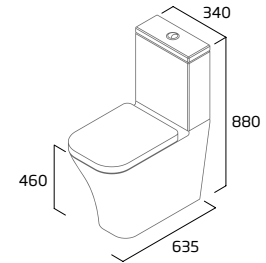

Comfort Height Fully Enclosed Close Coupled WC

- 460mm comfort height excluding seat
- Spigot distance from wall: 190mm
- Fully enclosed sides
- Rimless Easi-Clean design
- Concealed fixings for anchoring to floor
- Price excludes seat

Ceramic	SN620CHFP
RRP inc VAT	£398.00