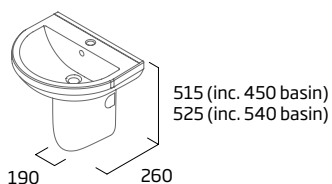

Semi Pedestal

- Suitable for use with Debut 450mm and 540mm basin
- Supplied with wall fixings

White	DSMP
RRP inc VAT	£50.20