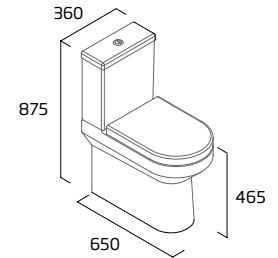

Rimless Comfort Height Fully Enclosed WC

- 460mm comfort height excluding seat
- Spigot Distance from wall: 155mm
- Fully enclosed sides
- Rimless Easi-Clean design
- Concealed fixings for anchoring to floor
- Price excludes seat

Ceramic	DCFPAN
RRP inc VAT	£261.00