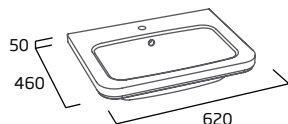

600mm Basin - 1 Tap Hole