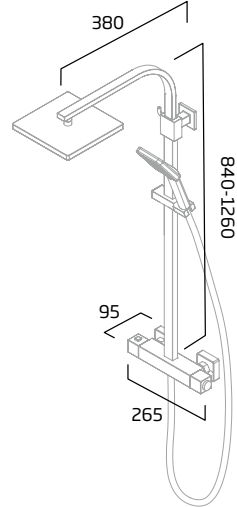

Bath Shower Mixer

Chrome - TR1058

Push Button Bar Valve Showers

Joy
Single Function Shower System

Chrome - DC3003

Joy
Dual Function Shower System

Black - TR3038
Chrome - DC3004

Spirit
Dual Function Shower System