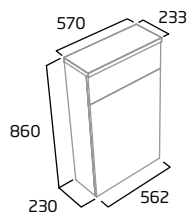

furniture units

Back to Wall WC Unit

- Removable top and main fascia panels for easy access to cistern
- Gloss white 25mm thick worktop
- See sanitaryware section for back to wall pan and cistern options

Gloss White	AM5623.W
Light Grey	AM5623.LG
Midnight Grey	AM5623.MT
Willow	AM5623.WL
RRP inc VAT	£312.00