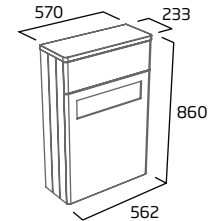

Back to Wall WC Unit

- Removable top and main fascia panels for easy access to cistern
- See sanitaryware section for back to wall pan and cistern options

Natural White	HAL5623.NW
Stone Grey	HAL5623.SG
Midnight Grey	HAL5623.MT
Nordic Green	HAL5623.NG
Powder Blue	HAL5623.PB
RRP inc VAT	£384.00