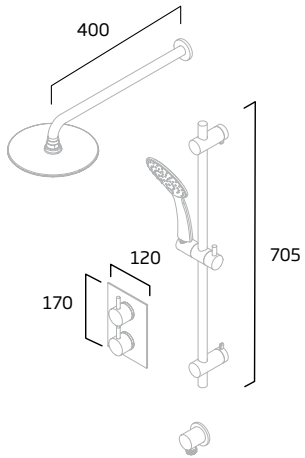

Concealed Valve Showers

Fuse, Joy, Crew & Prefix Dual Function Shower System

Fuse

Brushed Brass - TR3030

Black - TR3029

Chrome - TR3008

Joy

Chrome - TR3011

Crew

Chrome - TR3006

Prefix

Chrome - TR3009