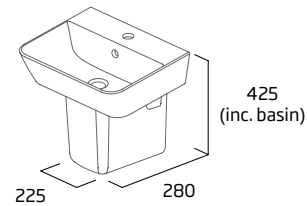

Semi Pedestal

- Suitable for use with Serenity 420mm and 550mm basins
- Supplied with wall fixings

Ceramic	SNSMP
RRP inc VAT	£55.70