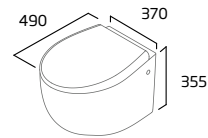

Wall Hung WC

- Concealed fixings for securing to frame
- Fastening holes to sides of WC
- Rimless Easi-Clean design
- Price excludes seat

Ceramic	COWHPAN
RRP inc VAT	£288.00