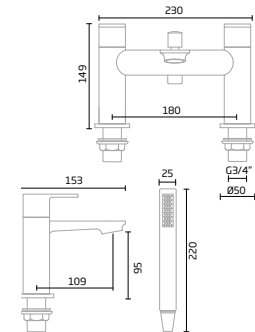

Bath Shower Mixer

Brushed Brass - TR1111

Black - TR1099

Chrome - TR1024