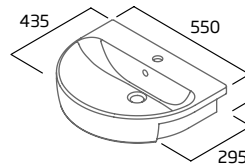

550mm Semi-Countertop Basin

- Suitable for use with standard depth fitted furniture
- Supplied with cutting template for worktop and fascia
- Monobloc tap hole
- Integrated overflow
- Minimum furniture depth: 295mm

Ceramic	DC14055
RRP inc VAT	£215.00