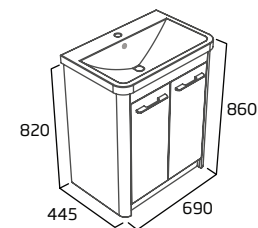

700mm Freestanding Wash Unit

- Soft close doors
- Internal shelf

Gloss White	CN7010.W
Anthracite	CN7010.G
Stone Grey	CN7010.ST
Light Grey	CN7010.LG
Dark Blue	CN7010.KB
Nordic Green	CN7010.NG
RRP inc VAT	£486.00