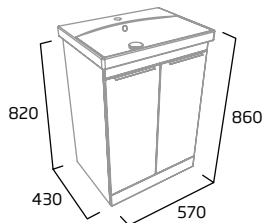

600mm Freestanding 2 Door Wash Unit

- Soft close doors
- Integrated shelf
- Chrome plated handles

Gloss White	TY6010.W
Light Grey	TY6010.LG
Stone Grey	TY6010.ST
Basalt Wood	TY6010.BT
Dark Blue	TY6010.KB
Nordic Green	TY6010.NG
RRP inc VAT	£437.00