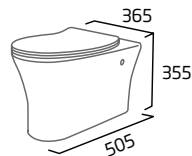

Wall Hung WC

- Concealed fixings for securing to frame
- Rimless Easi-Clean design
- For use with Radar WC seat (price excludes seat)

Ceramic	RA505WH
RRP inc VAT	£294.00