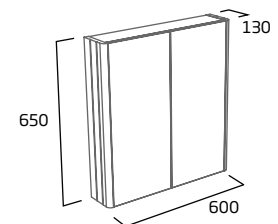

Double Door Mirrored Cabinet

- Soft close doors
- Internal shelf (non adjustable)
- Door hinged on left hand side

Natural White	HALCAB60.NW
Stone Grey	HALCAB60.SG
Midnight Grey	HALCAB60.MT
Nordic Green	HALCAB60.NG
Powder Blue	HALCAB60.PB
RRP inc VAT	£288.00