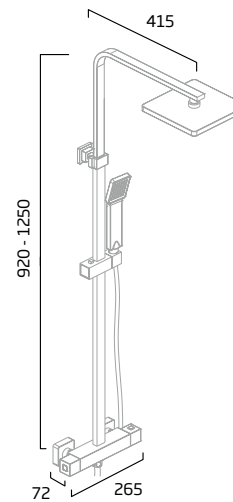

Chrome - DC3001

Joy
Dual Function Shower System

Chrome - DC3002

Marine
Dual Function Shower System

Brushed Brass - TR3027
Black - TR3018
Chrome - TR3003

Harbour
Dual Function Shower System

Brushed Brass - TR3028
Black - TR3026
Chrome - TR3004