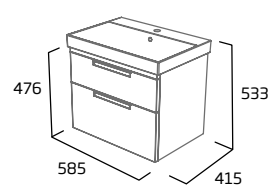

600mm Wall Mounted Wash Unit

- Soft close drawers
- See page 25 for bespoke handle choices

Gloss White	PLT6012.W
Light Grey	PLT6012.LG
Midnight Grey	PLT6012.MT
Willow	PLT6012.WL
RRP inc VAT	£550.00