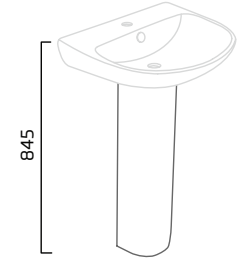

Pedestal

- Use with 550mm basin

Ceramic	PE100S
RRP inc VAT	£65.50