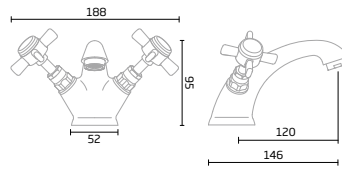

Regatta

Basin Mixer