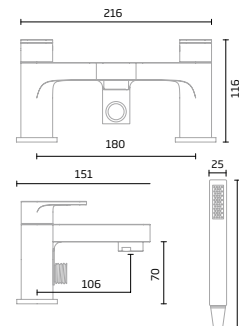

Bath Shower Mixer

Chrome TR1078 Black TR1082