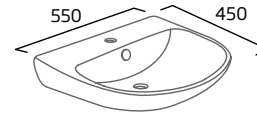

550mm Basin

- Slim edged design
- Monobloc tap hole
- Overflow
- Use with pedestal

Ceramic	RA550SB
RRP inc VAT	£167.00