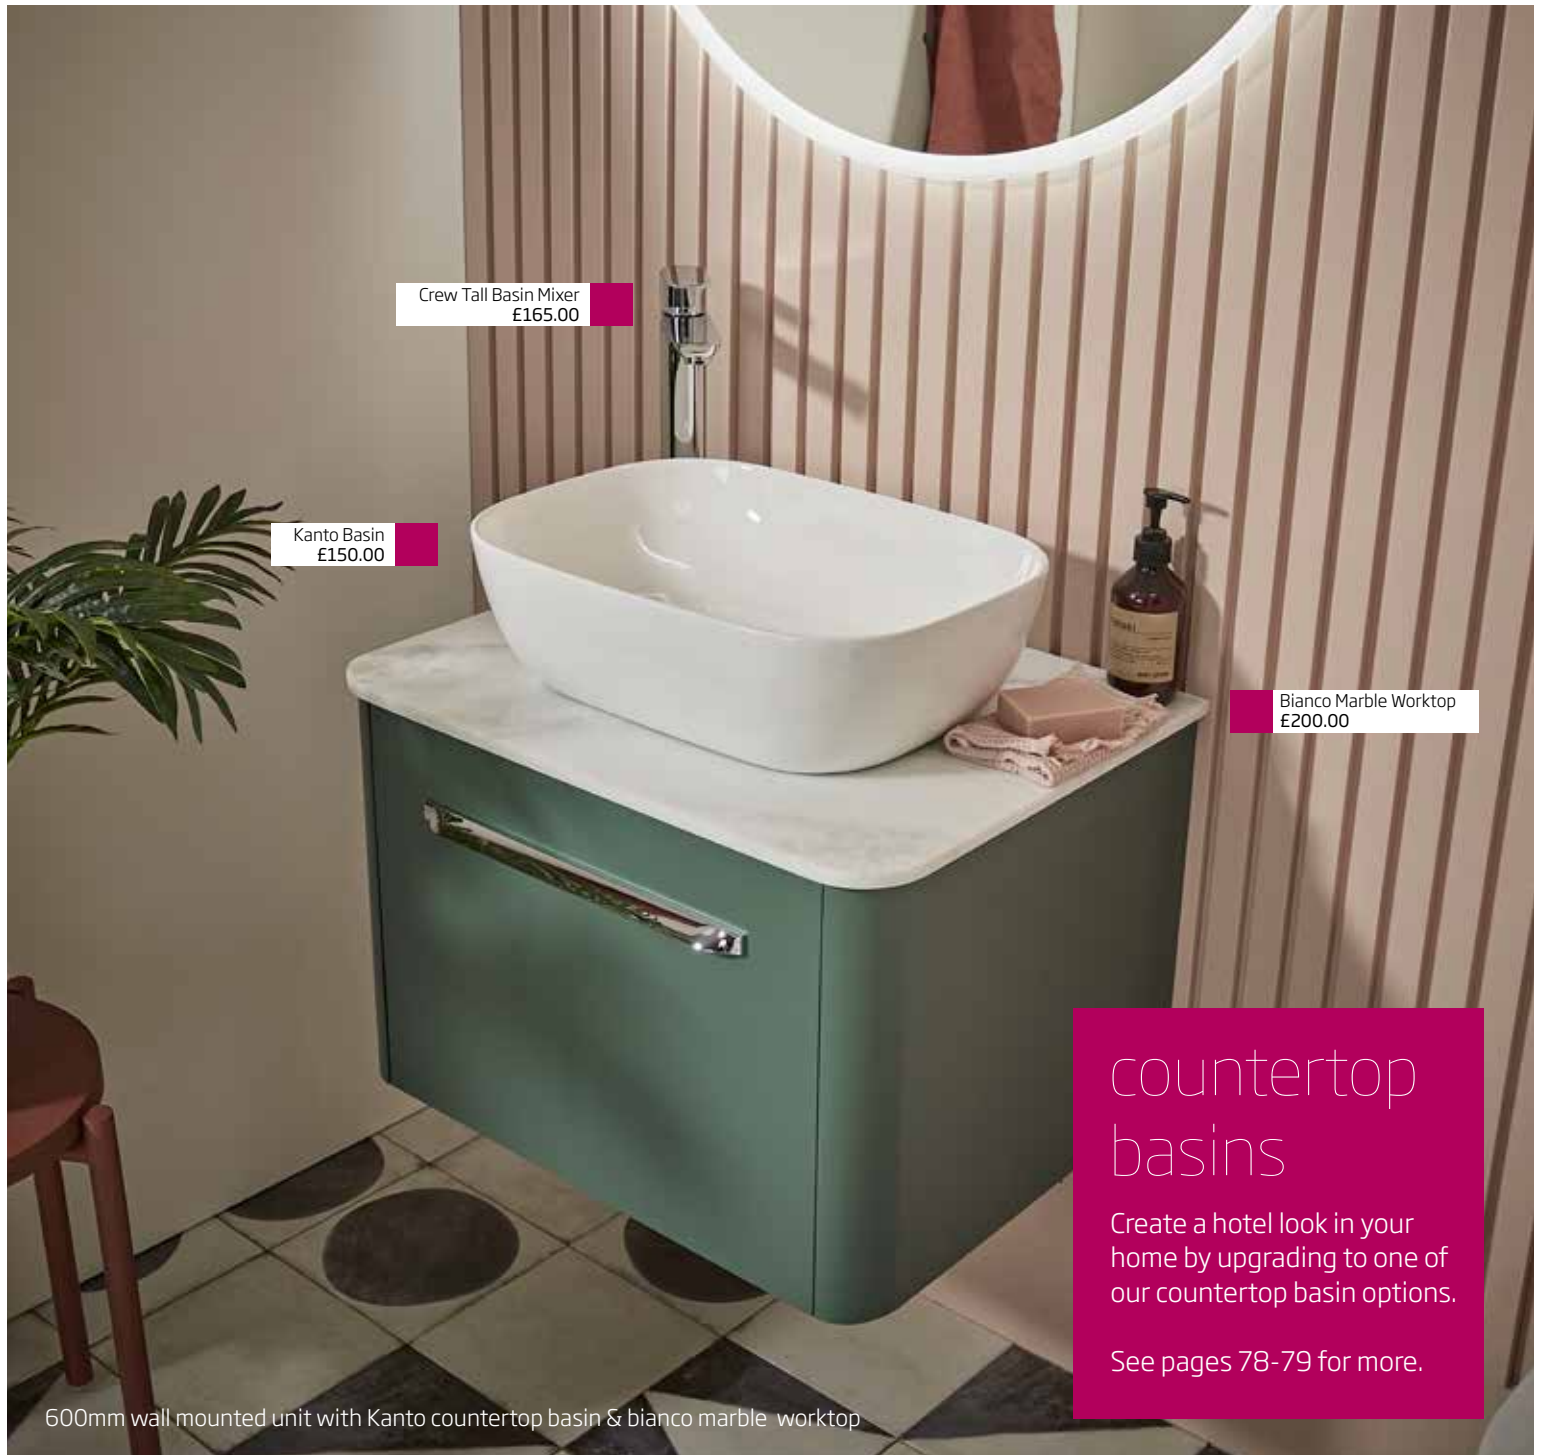

For a truly luxurious look, opt for one of our six stylish countertop basins, with three countertop finishes options 78-79.

Crew Tall Basin Mixer
£165.00

Kanto Basin
£150.00

Bianco Marble Worktop
£200.00