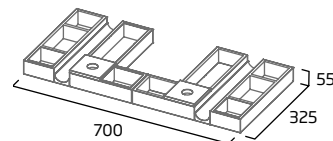

800mm Storage Pack 6

- Removable lids
- For use in 800mm unit top drawer

Solid Wood	R2DIVSET6
RRP inc VAT	£262.00

handles - Please note handle cost is included in the furniture price.
Simply choose your finish when ordering.

125mm Recessed Handle

Chrome	PLTH01125C
Black	PLTH01125B
Brushed Brass	PLTH01125A