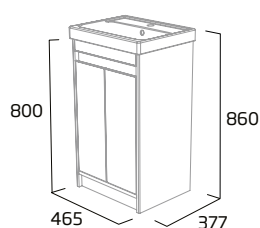

500mm Freestanding Wash Unit

- Soft close doors
- Internal shelf
- See page 15 for bespoke handle choices

Gloss White	STA5010.W
Light Grey	STA5010.LG
Nordic Green	STA5010.NG
Matt Anthracite	STA5010.MG
RRP inc VAT	£400.00