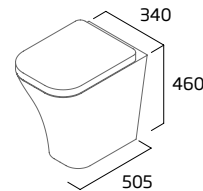

Comfort Height Back To Wall WC

- 460mm comfort height excluding seat
- Rimless Easi-Clean design
- Concealed fixings for anchoring to floor
- Price excludes seat

Ceramic	SN505CBW
RRP inc VAT	£339.00