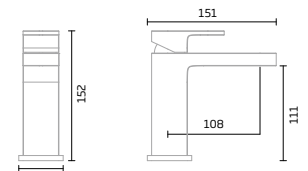

Chrome TR1065 Black TR1073

Bath Filler

Chrome TR1066 Black TR1074

Bath Shower Mixer

Chrome TR1078 Black TR1082

Serve

Basin Mixer

Chrome TR1067 Black TR1075