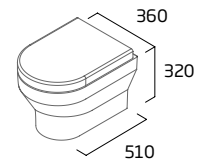

Rimless Wall Hung WC

- Concealed fixings for securing to frame
- Fastening access through seat holes
- Rimless Easi-Clean design
- Price excludes seat

Ceramic	DWHPAN
RRP inc VAT	£208.50