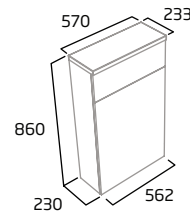

Back to Wall WC Unit

- Removable top and main fascia panels for easy access to cistern
- Gloss white 25mm thick worktop
- See sanitaryware section for back to wall pan and cistern options

Gloss White	AM5623.W
Light Grey	AM5623.LG
Stone Grey	AM5623.ST
Basalt Wood	AM5623.BT
Dark Blue	AM5623.KB
Nordic Green	AM5623.NG
RRP inc VAT	£312.00