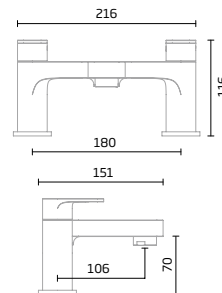

Bath Filler

Chrome TR1066 Black TR1074