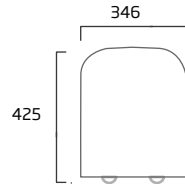

Slim Soft Close WC Seat

- Slim design
- Top fix design
- Quick release hinges for easy cleaning
- Soft close hinges
- Thermoset plastic

White	SNSLSCTS
RRP inc VAT	£109.00

Semi-Countertop Basin 1 Tap Hole