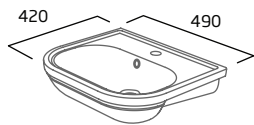

Semi-Countertop Basin 1 Tap Hole

- Suitable for standard depth furniture
- Compatible with 500mm furniture
- Supplied with cutting template for worktop and fascia
- Minimum furniture depth 275mm
- Overflow

Ceramic DC14018

RRP inc VAT £215.00