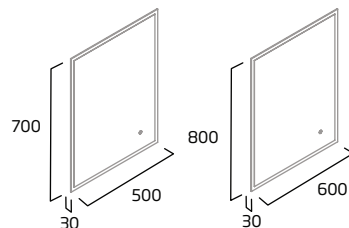

Ceramic	DC12014
RRP inc VAT	£308.00

mirrors

500mm Framed Mirror

- Colour matched to furniture

Gloss White	AM5050.W
Light Grey	AM5050.LG
Midnight Grey	AM5050.MT
Willow	AM5050.WL
RRP inc VAT	£139.00

500/600mm Platform LED Mirror