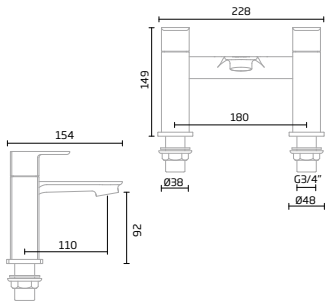

Bath Filler

Brushed Brass - TR1104
Black - TR1092
Chrome - TR1019