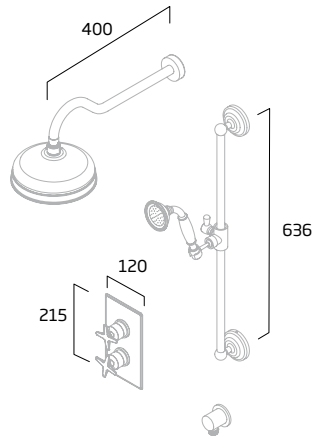

Ashton

Chrome - TR3017

Regatta

Chrome - TR3013