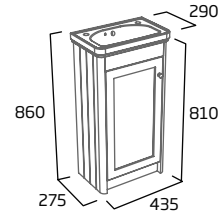

400mm Cloakroom Wash Unit

- Reversible door
- Soft close door
- Internal shelf
- Supplied with chrome knob
- Pilot holes for handles
- Units have pilot holes and are supplied with standard chrome knob(s). See page 105 for additional handle options

Natural White	HAL4610.NW
Stone Grey	HAL4610.SG
Midnight Grey	HAL4610.MT
Nordic Green	HAL4610.NG
Powder Blue	HAL4610.PB
RRP inc VAT	£384.00