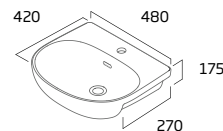

Standard Depth Semi-Countertop Basin

- Suitable for use with standard depth fitted furniture
- Compatible with 600mm and 500mm fitted furniture semi countertop units
- Supplied with cutting template for worktop and fascia
- Monobloc tap hole
- Integrated overflow
- Minimum furniture depth: 220mm

Ceramic	CO3SCTBAS
RRP inc VAT	£137.00