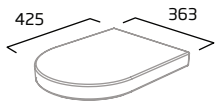

Soft Close WC Seat

- Top fix design
- Quick release hinges for easy cleaning
- Soft close hinges
- Durable thermoset plastic

White	DC14031
RRP inc VAT	£99.00