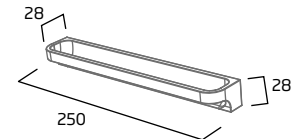

250mm Pull Handle

Chrome	PLTH03250C
Black	PLTH03250B