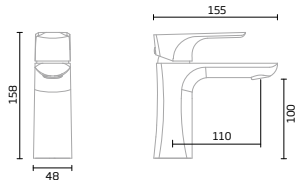

Flight

Basin Mixer

Chrome - TR1061