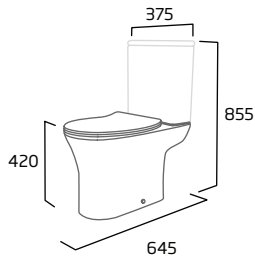

radar product details

Standard Height Close Coupled WC

- 120mm open side void
- Rimless Easi-Clean design
- Concealed fixings for anchoring to floor
- For use with Radar WC cistern only
- Spigot distance from wall: 205mm (Price excludes WC seat)