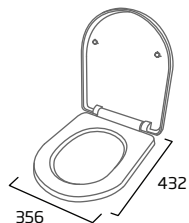

10
year
guarantee on
ceramic basins
& WCs

5
year
guarantee on
WC seats

5
year
guarantee on
cistern fittings

Soft Close WC Seat

- Top fix design
- Quick release hinges for easy cleaning
- Soft close hinges
- Suitable for use with all debut WC pans
- Thermoset plastic

Ceramic	DSCTS2
RRP inc VAT	£99.00