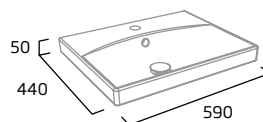

- Soft close doors
- Internal shelf
- Chrome plated handle

Gloss White	PL6010.W
Light Grey	PL6010.LG
Stone Grey	PL6010.ST
RRP inc VAT	£635.00

basin

600mm Basin

- Single tap hole
- Integrated overflow

Ceramic	PL6080
RRP inc VAT	£213.50