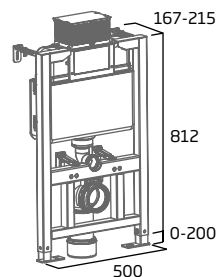

	TR9015
RRP inc VAT	£338.00

0.82m Wall Hung WC Frame

- Can be used with 600mm and wider furniture WC units
- 6/3 litre pneumatic flush valve
- Use with Furniture Adaptor Kit
- Requires flush plate/button, or contactless sensor (available separately)
- 200mm height adjustment