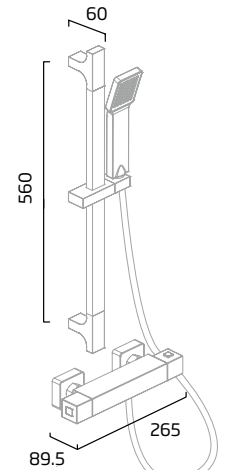

Arctic
Single Function Shower System