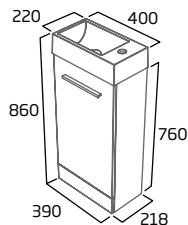

400mm Freestanding Wash Unit Including Isocast Basin