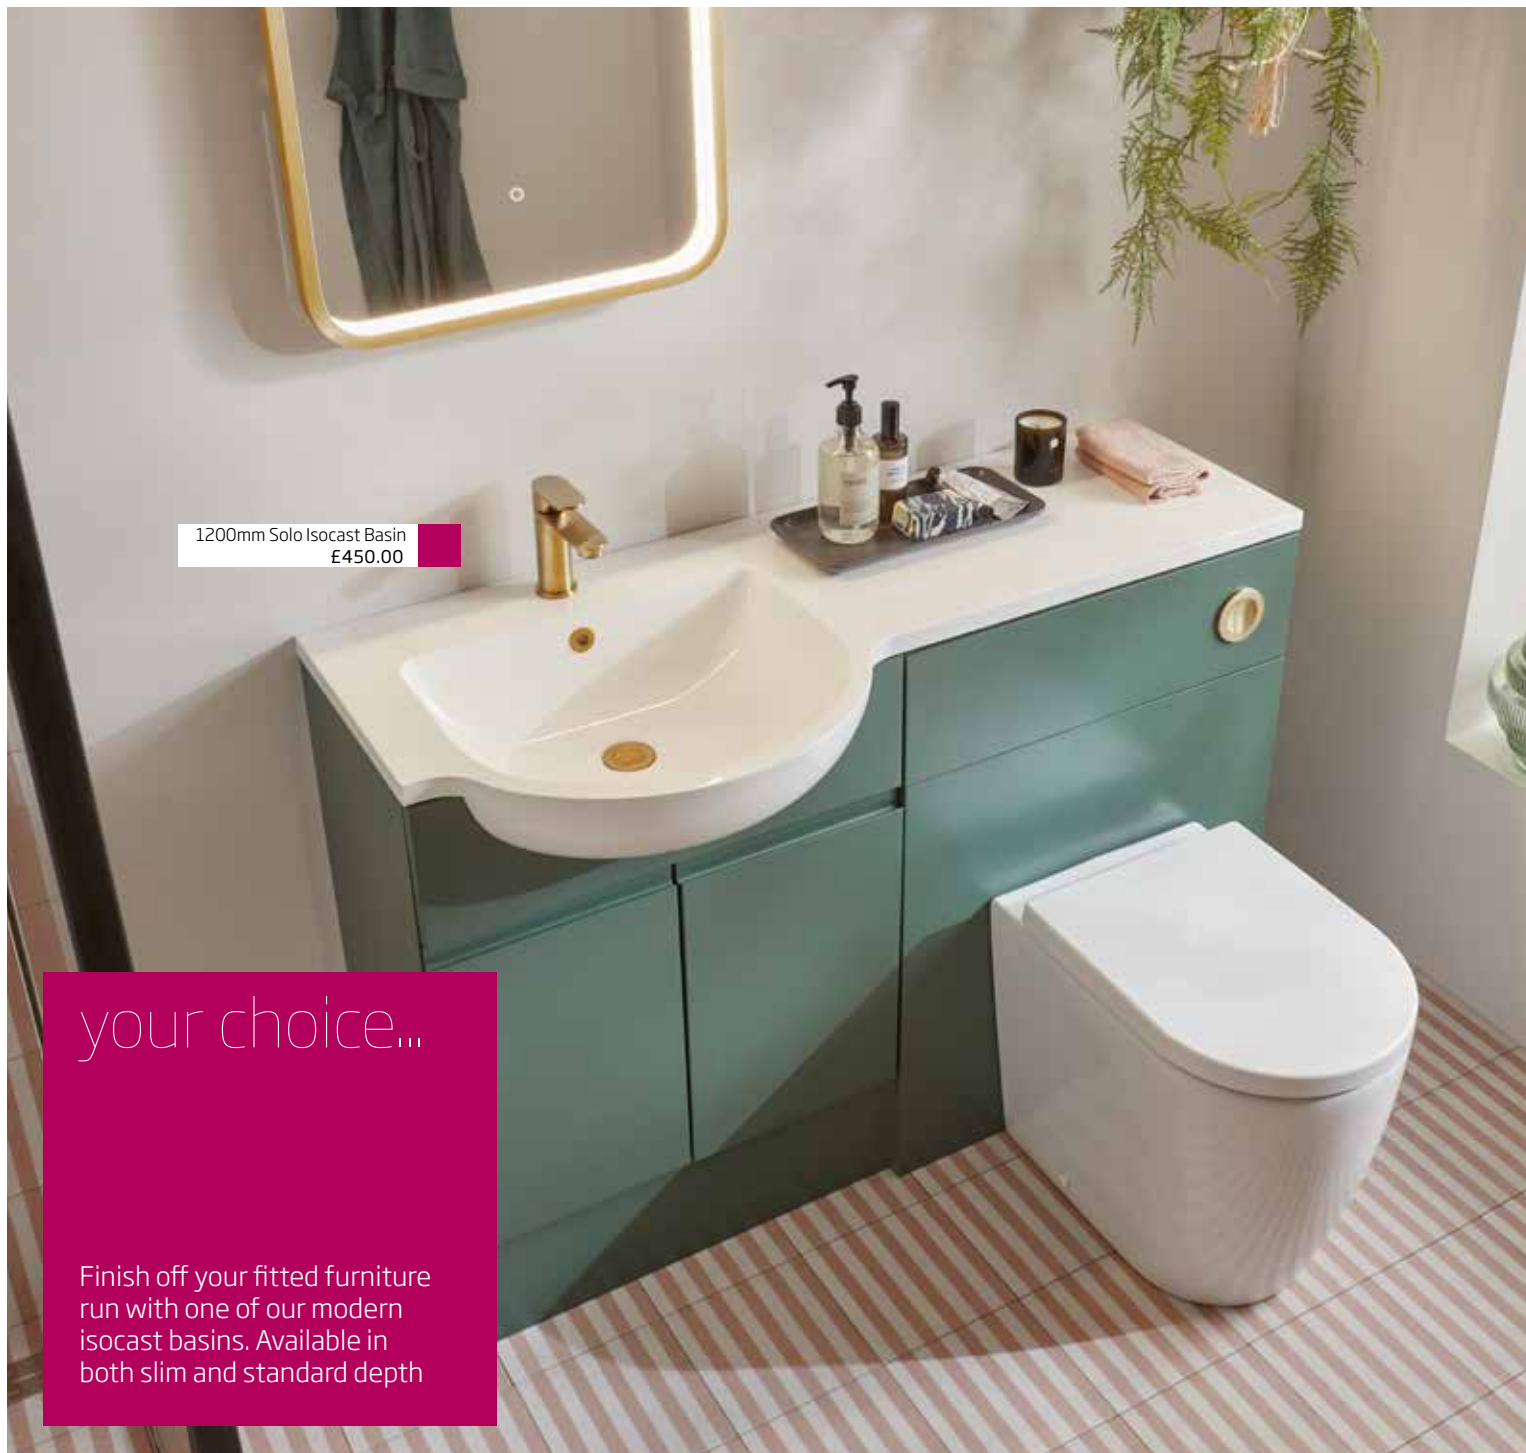

1200mm Solo Isocast Basin
£450.00

your choice...

Finish off your fitted furniture run with one of our modern isocast basins. Available in both slim and standard depth

isocast basin options