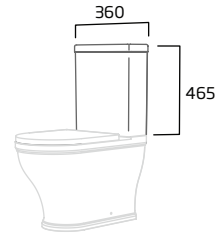

Standard WC Cistern

- For use with Langford fully enclosed & open back WC pan
- 6/4L Dual Flush
- Chrome button
- Air gap technology

Ceramic DC14014

RRP inc VAT £143.50