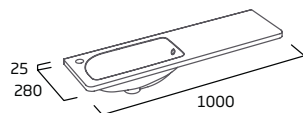

1000mm Isocast Basin - Left

- Single tap hole
- Left side basin
- Integrated overflow

Isocast	CNL180IS
RRP inc VAT	£280.00