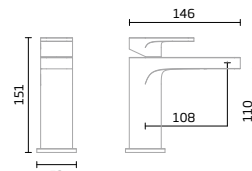

Act

Basin Mixer

Chrome TR1064 Black TR1072