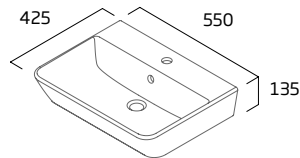

550 Basin

- Monobloc tap hole
- Integrated overflow
- Suitable for use with Serenity pedestal and semi pedestal

Ceramic	SN550SB
RRP inc VAT	£167.00