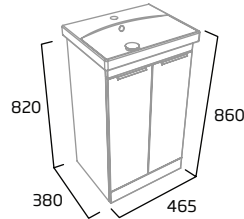

500mm Freestanding 2 Door Wash Unit

- Soft close doors
- Chrome plated handles
- Internal shelf

Gloss White	TY5010.W
Light Grey	TY5010.LG
Stone Grey	TY5010.ST
Basalt Wood	TY5010.BT
Dark Blue	TY5010.KB
Nordic Green	TY5010.NG
RRP inc VAT	£376.00