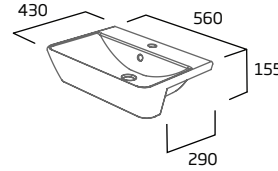

Slim Soft Close WC Seat

- Slim design
- Top fix design
- Quick release hinges for easy cleaning
- Soft close hinges
- Thermoset plastic

White	SNSLSCTS
RRP inc VAT	£109.00

Semi-Countertop Basin 1 Tap Hole