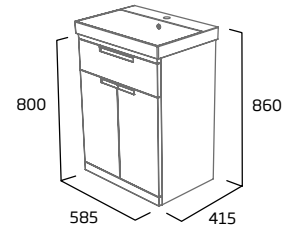

600mm Freestanding Wash Unit

- Soft close doors
- Soft close drawer
- Internal shelf
- See page 25 for bespoke handle choices

Gloss White	PLT6010.W
Light Grey	PLT6010.LG
Midnight Grey	PLT6010.MT
Willow	PLT6010.WL
RRP inc VAT	£605.00