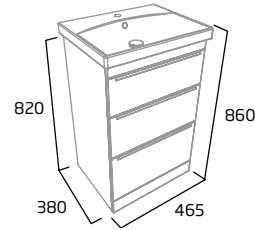

500mm Freestanding 3 Door Wash Unit

- Soft close drawers
- Chrome plated handles

Gloss White	TY5016.W
Light Grey	TY5016.LG
Stone Grey	TY5016.ST
Basalt Wood	TY5016.BT
Dark Blue	TY5016.KB
Nordic Green	TY5016.NG
RRP inc VAT	£620.00