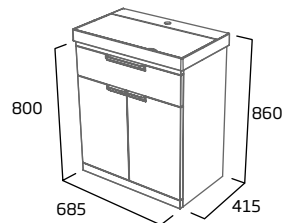

700mm Freestanding Wash Unit

- Soft close doors
- Soft close drawer
- Internal shelf
- See page 25 for bespoke handle choices

Gloss White	PLT7010.W
Light Grey	PLT7010.LG
Midnight Grey	PLT7010.MT
Willow	PLT7010.WL
RRP inc VAT	£630.00