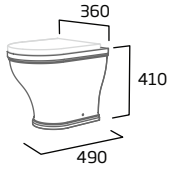

Ceramic DC14017

RRP inc VAT £193.50

Easi-Clean
rimless hygienic
design

10
year
guarantee on
ceramic basins
& WCs

5
year
guarantee on
WC seats

5
year
guarantee on
cistern fittings

Back To Wall WC

- Short projection
- Rimless Easi-Clean design
- Concealed fixings for anchoring to floor
- For use with Langford WC seat (price excludes seat)