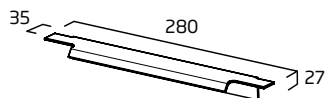

500mm Wall Mounted Handle

Black	TYHAN500B
RRP inc VAT	£20.00 each

500mm Freestanding Handle

Black	TYHANDR500B
RRP inc VAT	£10.00 each

600mm Wall Mounted Handle

Black	TYHAN600B
RRP inc VAT	£25.00 each

600mm Freestanding Handle