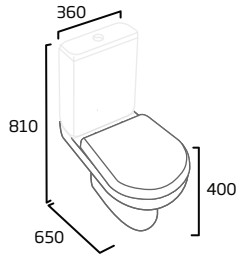

debut product details

Easi-Clean
rimless hygienic
design

10
year
guarantee on
ceramic basins
& WCs

5
year
guarantee on
WC seats

5
year
guarantee on
cistern fittings

Rimless Standard Close Coupled WC

- 110mm side void
- Top fix design for use with debut WC seat (price excludes seat)
- Concealed fixings for anchoring to the floor
- Spigot distance from wall: 160mm

Ceramic	DCCPAN
RRP inc VAT	£185.00