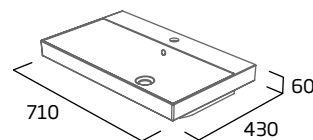

700mm Basin

- Single tap hole
- Integrated overflow

Ceramic	DC12013
RRP inc VAT	£295.00