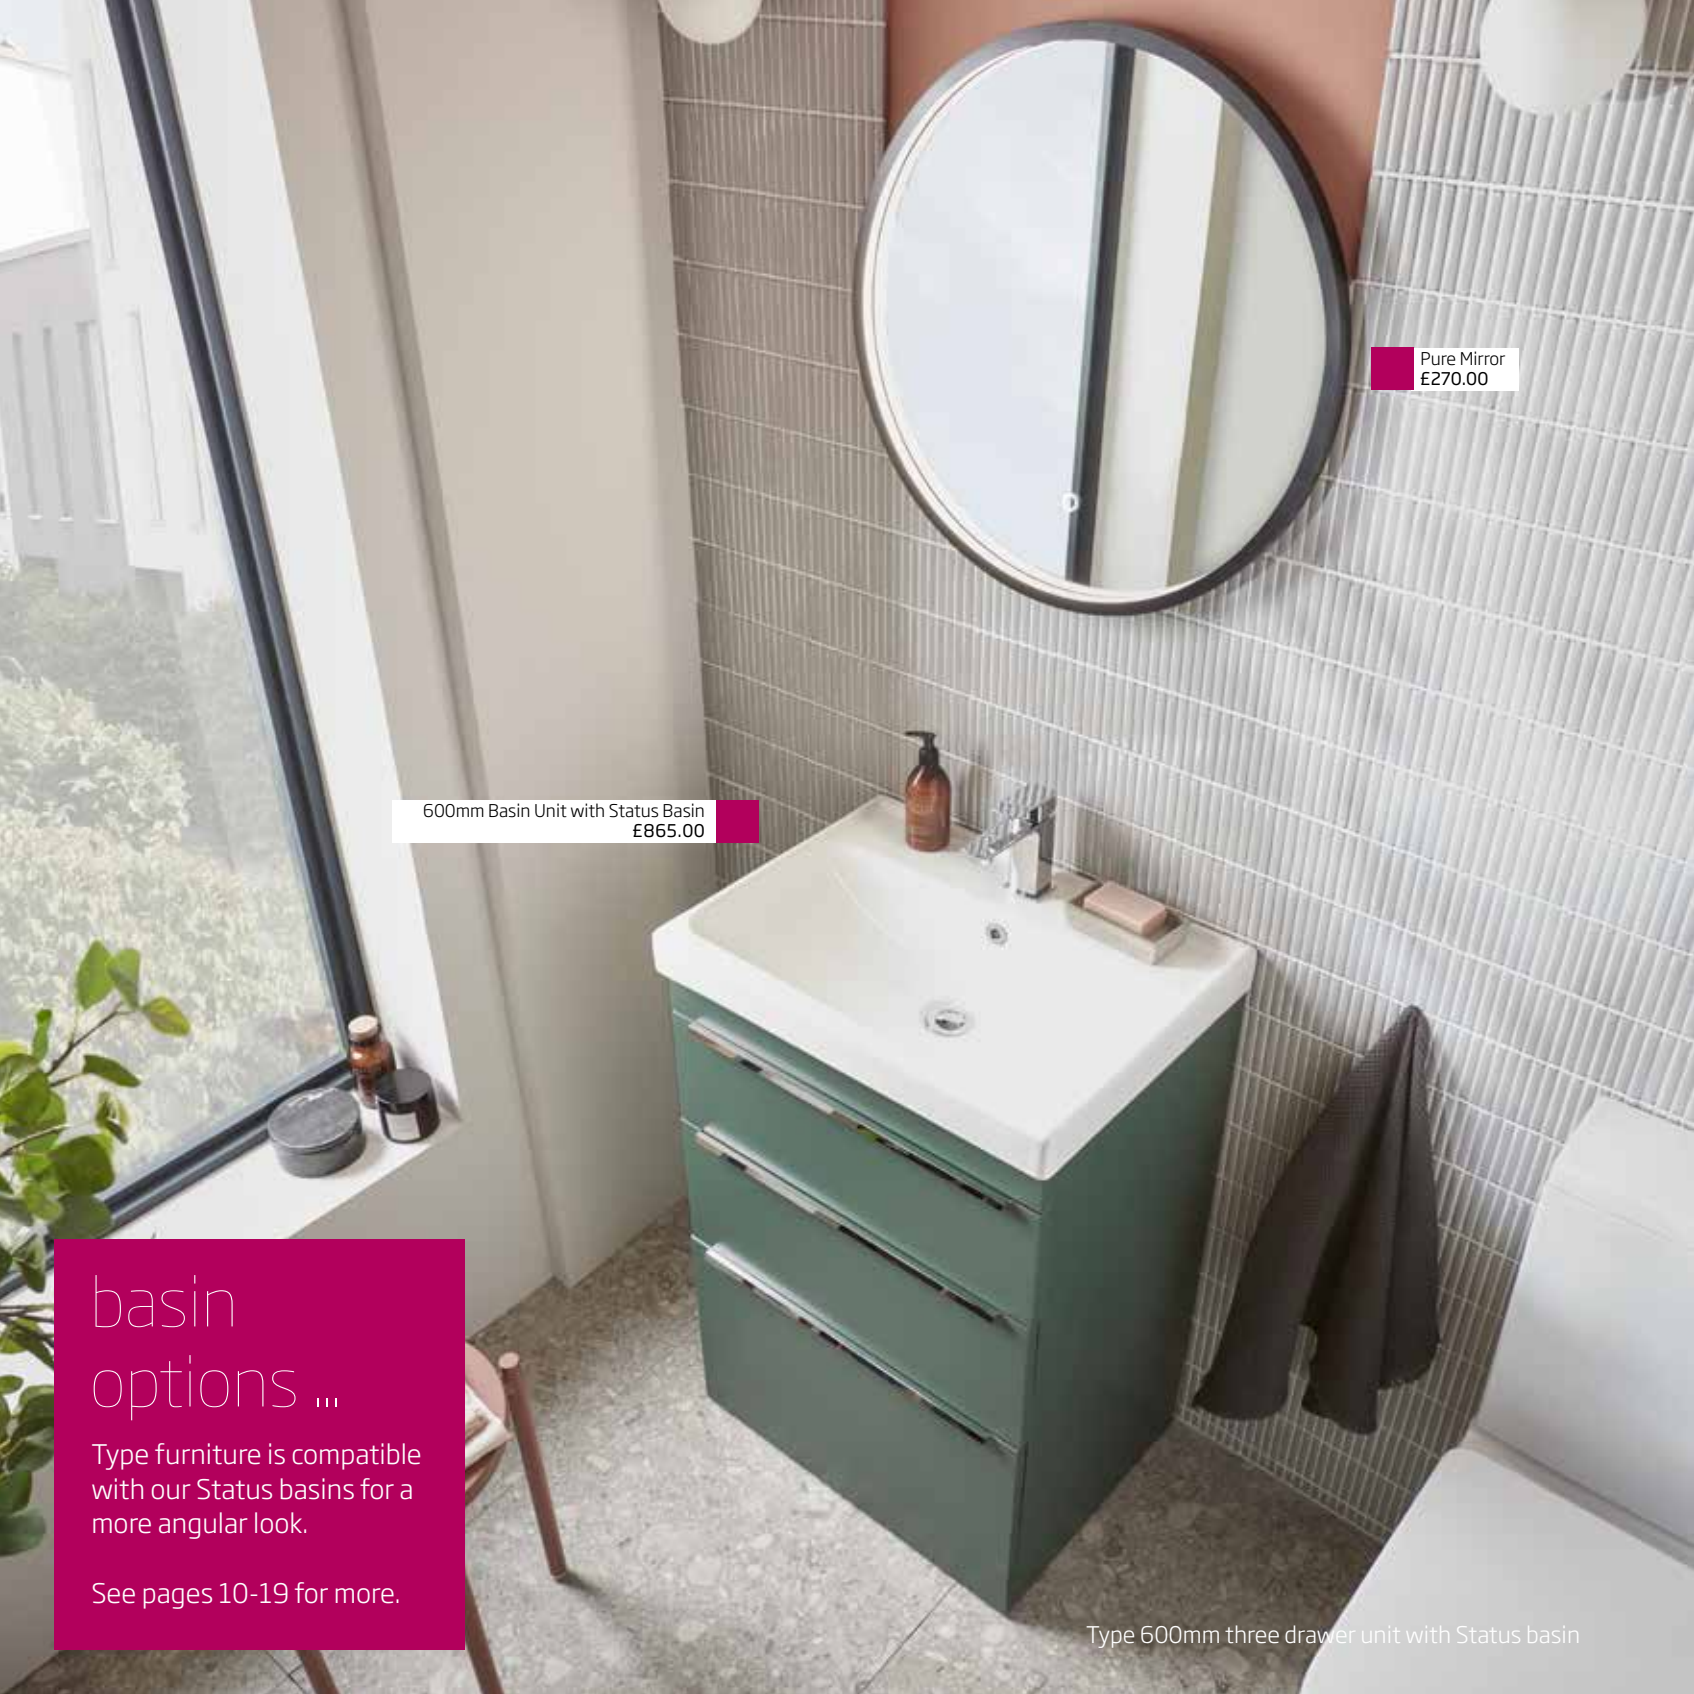

Pure Mirror
£270.00

600mm Basin Unit with Status Basin
£865.00

basin
options ...

Type furniture is compatible
with our Status basins for a
more angular look.

See pages 10-19 for more.

Type 600mm three drawer unit with Status basin