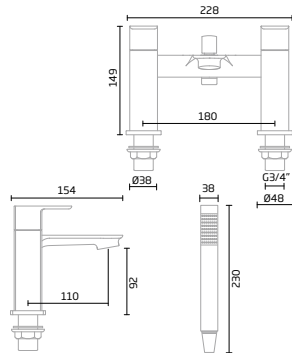

Bath Shower Mixer

Brushed Brass - TR1105
Black - TR1093
Chrome - TR1020