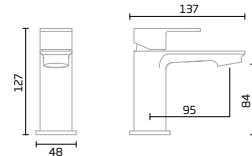

Mini Basin Mixer

Brushed Brass - TR1108

Black - TR1096

Chrome - TR1022