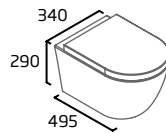

Wall Hung WC Pan

- Short projection
- Rimless Easi-clean design
- Concealed fixings for securing to frame
- For use with Sky WC seat (price excludes seat)

Ceramic	SY495WH
RRP inc VAT	£293.00