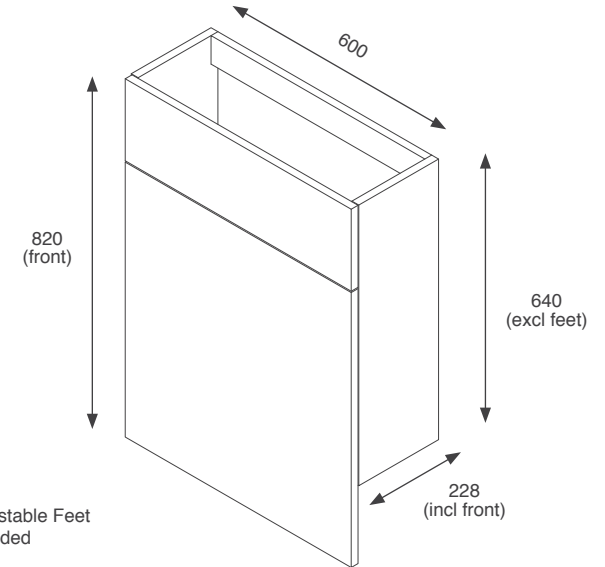

600mm Back to Wall WC Kits

Adjustable Feet Included

Stockton

Black Matt STOSL60BTWBL	Indigo Matt STOSL60BTWIN
Dust Grey Matt STOSL60BTWDG	Cashmere Matt STOSL60BTWCA
Fir Green Matt STOSL60BTWFG	White Gloss STOSL60BTWWH

RRP: £356

Gresham

Black Matt GRESL50BTWBL	Indigo Matt GRESL50BTWIN
Dust Grey Matt GRESL50BTWDG	Cashmere Matt GRESL50BTWCA
Fir Green Matt GRESL50BTWFG	

RRP: £313

Gresham

Black Matt GRESL60BUBL	Indigo Matt GRESL60BUIN
Dust Grey Matt GRESL60BUDG	Cashmere Matt GRESL60BUCA
Fir Green Matt GRESL60BUFG	

RRP: £536

Gresham

Black Matt GRESL60BTWBL	Indigo Matt GRESL60BTWIN
Dust Grey Matt GRESL60BTWDG	Cashmere Matt GRESL60BTWCA
Fir Green Matt GRESL60BTWFG	

RRP: £373