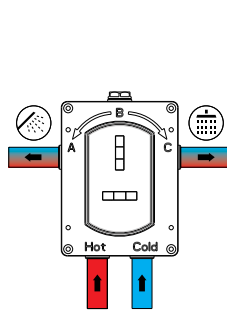

Concealed Easy-Plumb Valve

Multi-Outlet Mixer Valve & Diverter

Your One Box Solution

Universal Easy-Plumb Concealed Valve Box

- Super Slim 60mm Installation Depth
- Simple Two-Stage Fixing
- Front or Rear Mounting Options
- Pressure Testing Plate Included
- Internal Brass Body
- Alignment Cover

**EASY
PLUMB**

MLSHUCVB

£166

Select Your Number of Outlets

Thermostatic Mixer Valve & Diverter

MLSH1OTMVD	1 Outlet	£250
MLSH2OTMVD	2 Outlet	£250
MLSH3OTMVD	3 Outlet	£250

One Box. Three Options. The Choice Is Yours.

1 Outlet

2 Outlet

3 Outlet

Please note, only one outlet can be used independently at a time.