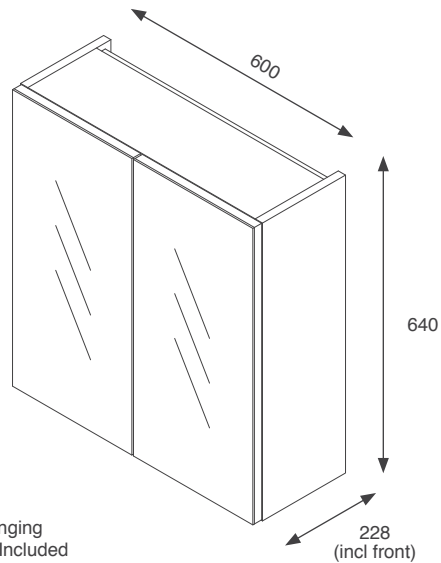

600mm 2 Door Mirror Unit

Black Matt FFSL60MIUBL	Indigo Matt FFSL60MIUIN
Dust Grey Matt FFSL60MIUDG	Cashmere Matt FFSL60MIUCA
Fir Green Matt FFSL60MIUFG	White Gloss FFSL60MIUWH

RRP: £450

Wall Hanging
Fittings Included