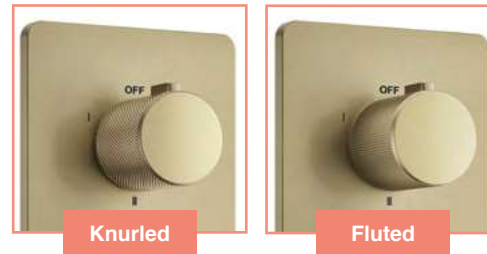

Upgrade The Look

Ryver Bath Kit available with Knurled or Fluted Handles

Ryver Bath Kit 1

RYBAKIT1KNBB Knurled £1,278

RYBAKIT1FLBB Fluted £1,278

P 1.0