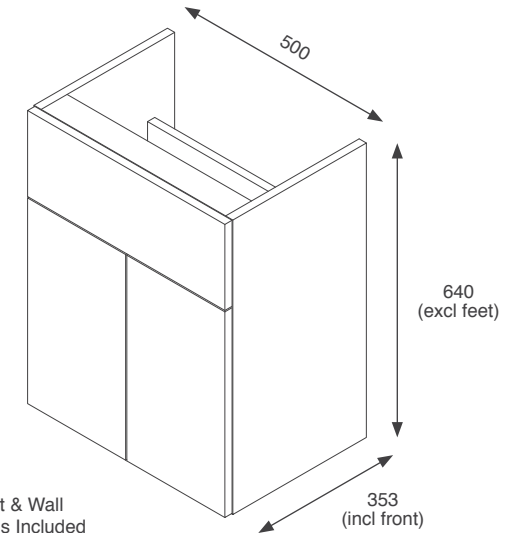

500mm 2 Door Basin Unit Kits

Adjustable Feet & Wall Hanging Fittings Included

Stockton

RRP: £474

Gresham

RRP: £498

Fitted Furniture Kits - Standard Depth Units

500mm Back to Wall WC Kits