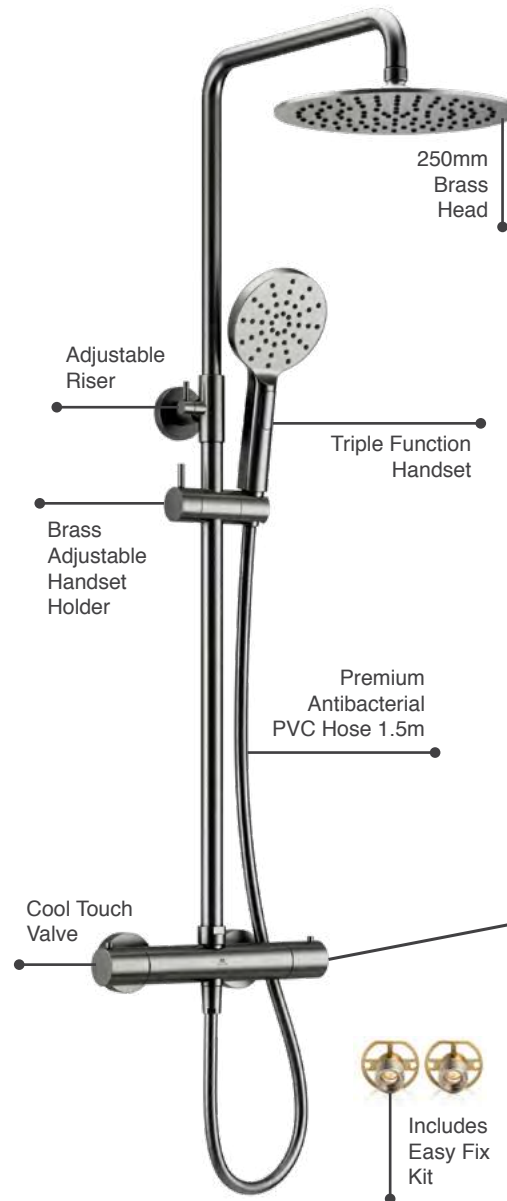

P Minimum bar pressure required to outlet

Ryver Shower - Gun Metal

Exposed Thermostatic Shower

Ryver Exposed Thermostatic Shower

- Cool Touch Thermostatic Exposed Valve
- Adjustable Riser Rail Kit
- 250mm Brass Head
- Push Button Triple Function Handset
- Solid Brass Adjustable Handset Holder
- Premium Antibacterial PVC Shower Hose 1.5m
- Easy Fix Kit
- Gun Metal PVD Finish