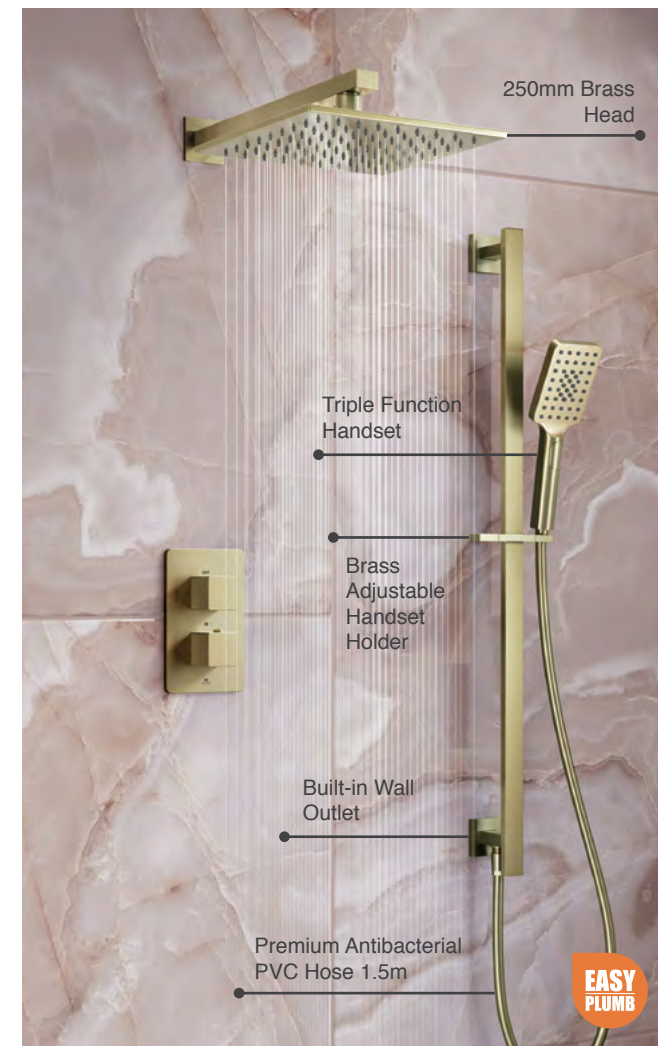

Dayla Shower Kit 3

P 1.0

- Dayla 380mm Shower Arm
- Dayla 250mm Square Brass Head
- Dayla Sliding Rail Kit with Wall Outlet
- Universal Easy-Plumb Concealed Valve Box
- 2 Outlet Thermostatic Mixer Valve & Diverter
- 2 Outlet Wall Plate with Square Valves
- Brushed Brass PVD Finish

DASHKIT3BB

£1,278

P Minimum bar pressure required to outlet