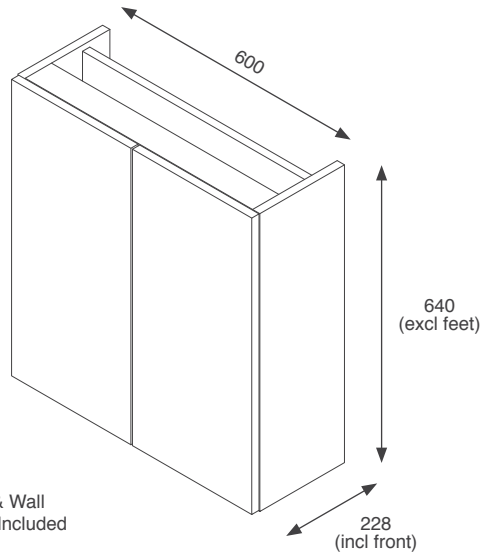

Fitted Furniture Kits - Slimline Depth Units

600mm 2 Door Storage Unit Kits

Adjustable Feet & Wall Hanging Fittings Included

Stockton

Black Matt STOSL60SUBL	Indigo Matt STOSL60SUIN
Dust Grey Matt STOSL60SUDG	Cashmere Matt STOSL60SUCA
Fir Green Matt STOSL60SUGF	White Gloss STOSL60SUWH

RRP: £370

Gresham

Black Matt GRESL60SUBL	Indigo Matt GRESL60SUIN
Dust Grey Matt GRESL60SUDG	Cashmere Matt GRESL60SUCA
Fir Green Matt GRESL60SUGF	

RRP: £380