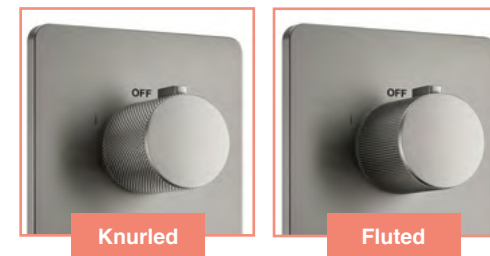

Upgrade The Look

Ryver Shower Kit available with Knurled or Fluted Handles