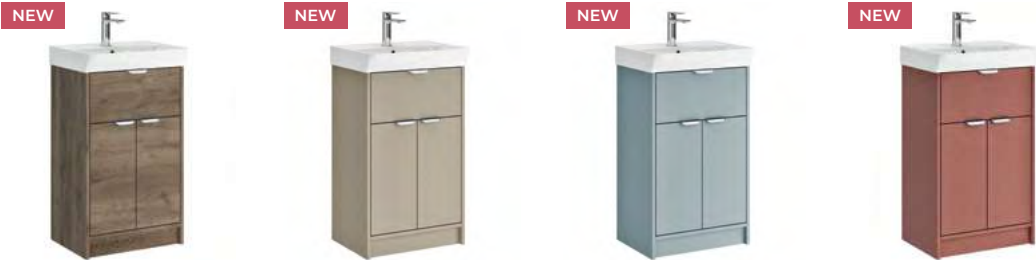

500mm Ceramic Basin

MLBALE50		500mm Leon Ceramic Basin 1th	£140