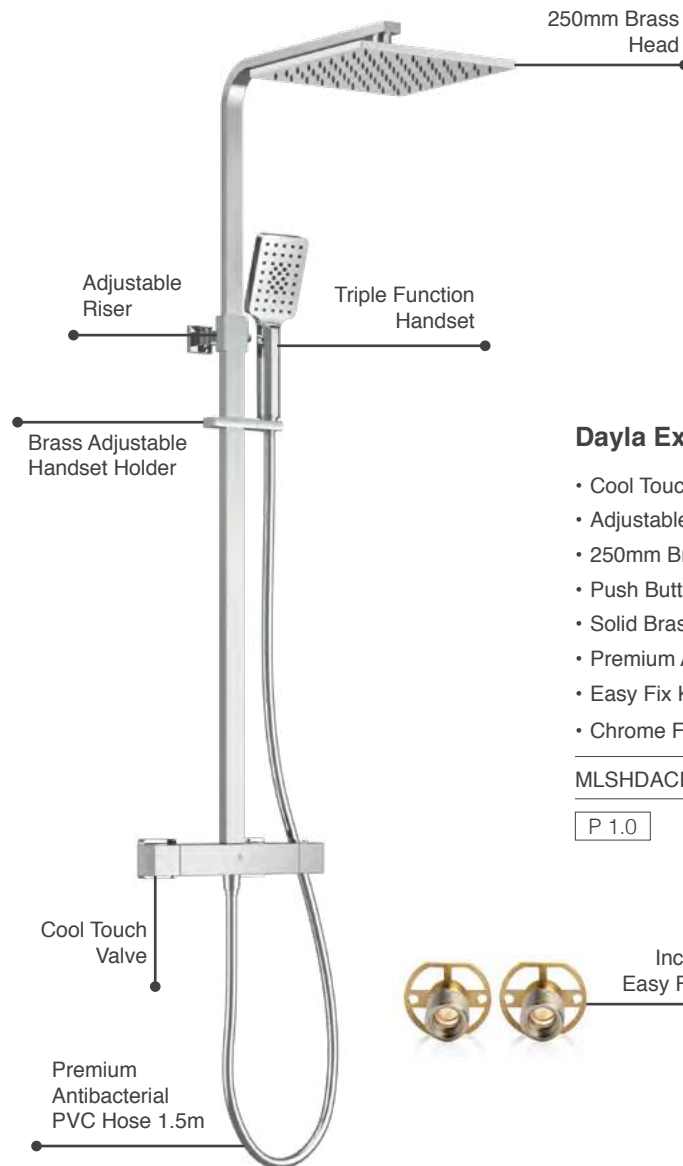

Dayla Exposed Thermostatic Shower

- Cool Touch Thermostatic Exposed Shower Valve
- Adjustable Riser Rail Kit
- 250mm Brass Head
- Push Button Triple Function Handset
- Solid Brass Adjustable Handset Holder
- Premium Antibacterial PVC Shower Hose 1.5m
- Easy Fix Kit
- Chrome Finish

MLSHDACP

£629

P 1.0

Includes Easy Fix Kit