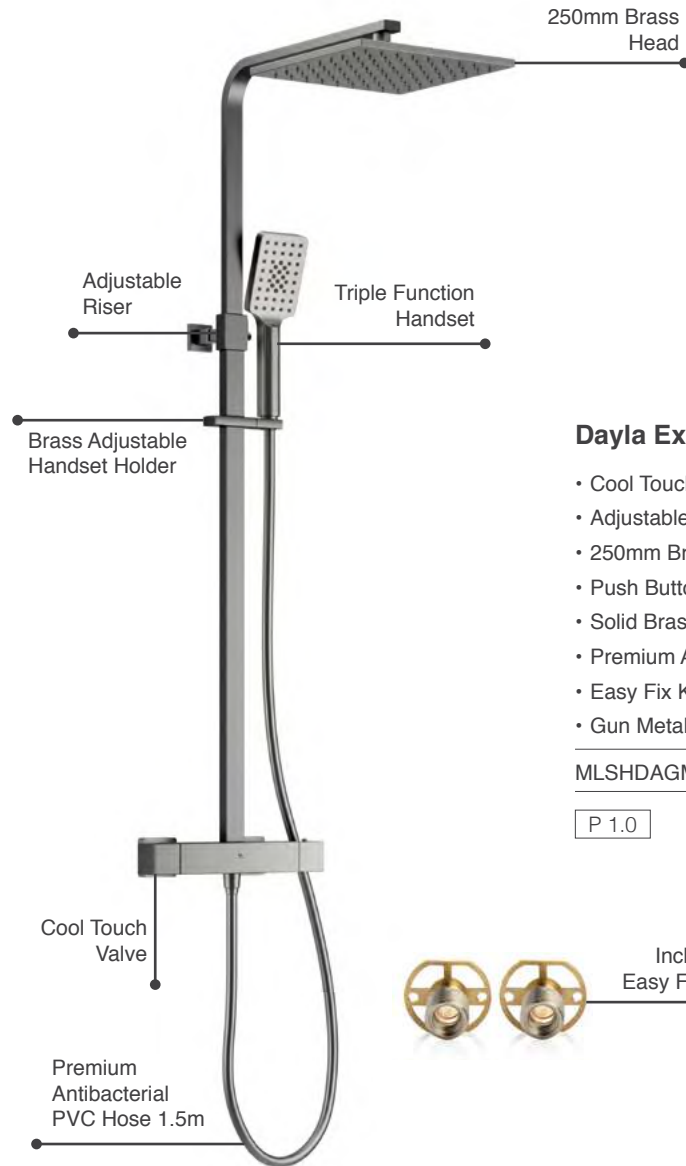

DASHKIT3BB

£1,278

P Minimum bar pressure required to outlet

Dayla Shower - Gun Metal

Square Exposed Shower & Kits

Dayla Exposed Thermostatic Shower

- Cool Touch Thermostatic Exposed Shower Valve
- Adjustable Riser Rail Kit
- 250mm Brass Head
- Push Button Triple Function Handset
- Solid Brass Adjustable Handset Holder
- Premium Antibacterial PVC Shower Hose 1.5m
- Easy Fix Kit
- Gun Metal PVD Finish