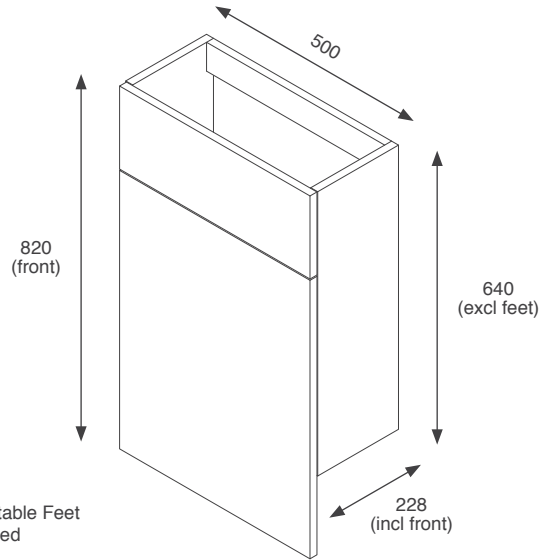

Fitted Furniture Kits - Slimline Depth Units

500mm Back to Wall WC Kits

Adjustable Feet Included

Stockton

Black Matt STOSL50BTWBL	Indigo Matt STOSL50BTWIN
Dust Grey Matt STOSL50BTWDG	Cashmere Matt STOSL50BTWCA
Fir Green Matt STOSL50BTWFG	White Gloss STOSL50BTWWH

RRP: £301