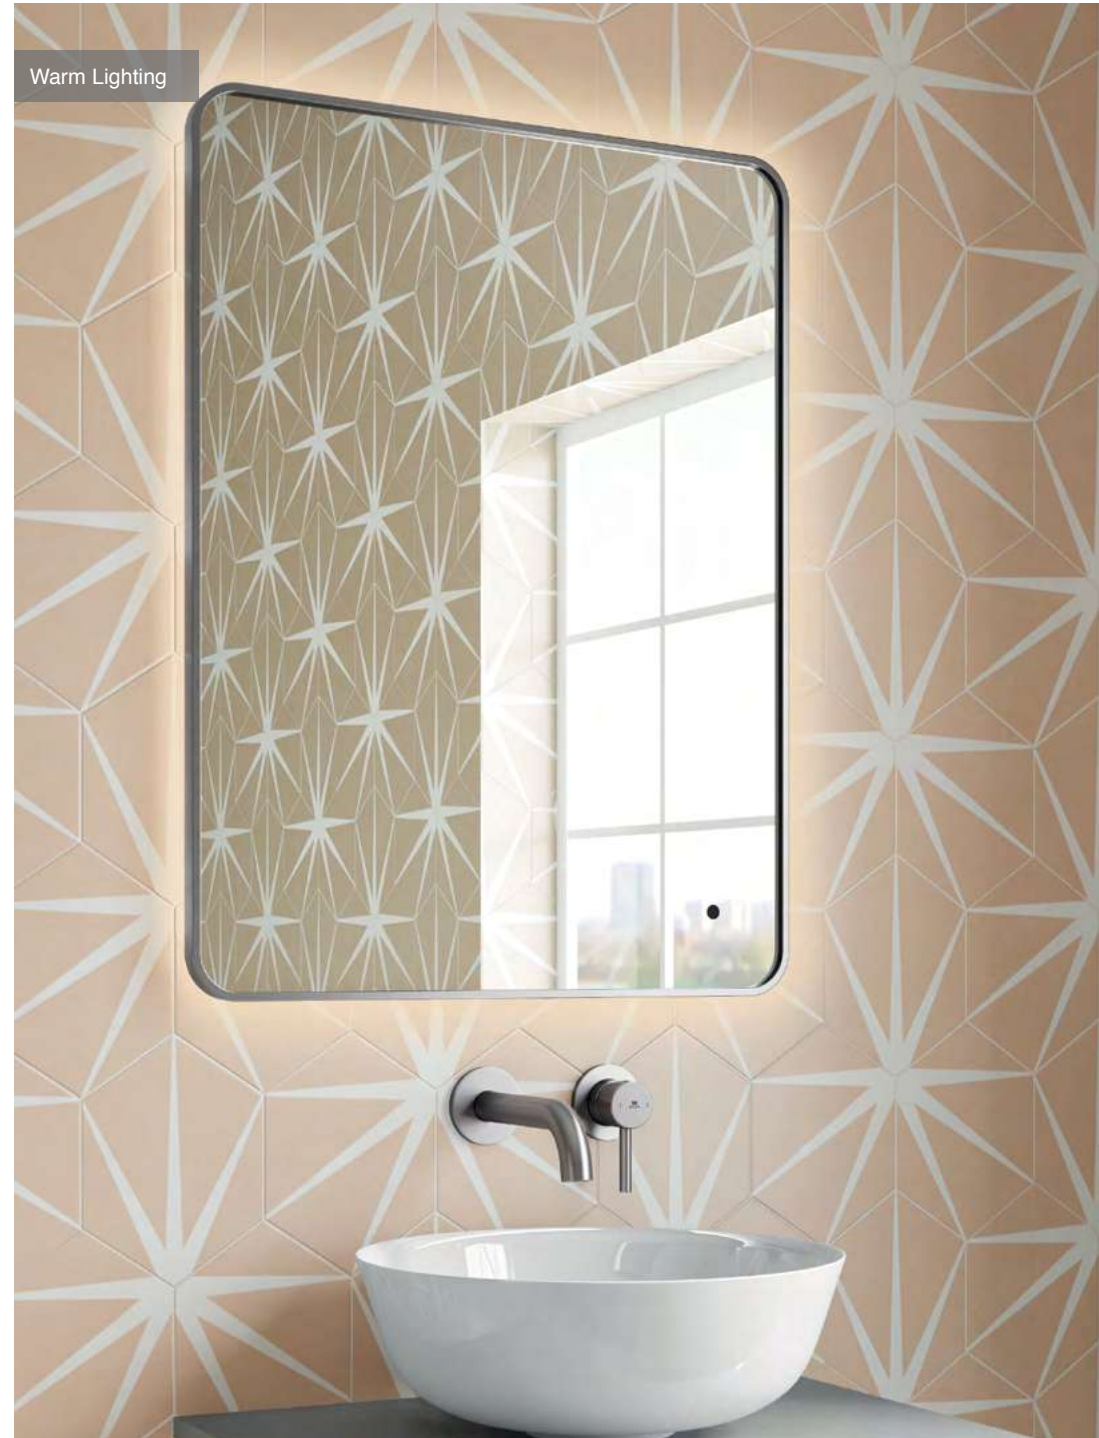

Warm Lighting