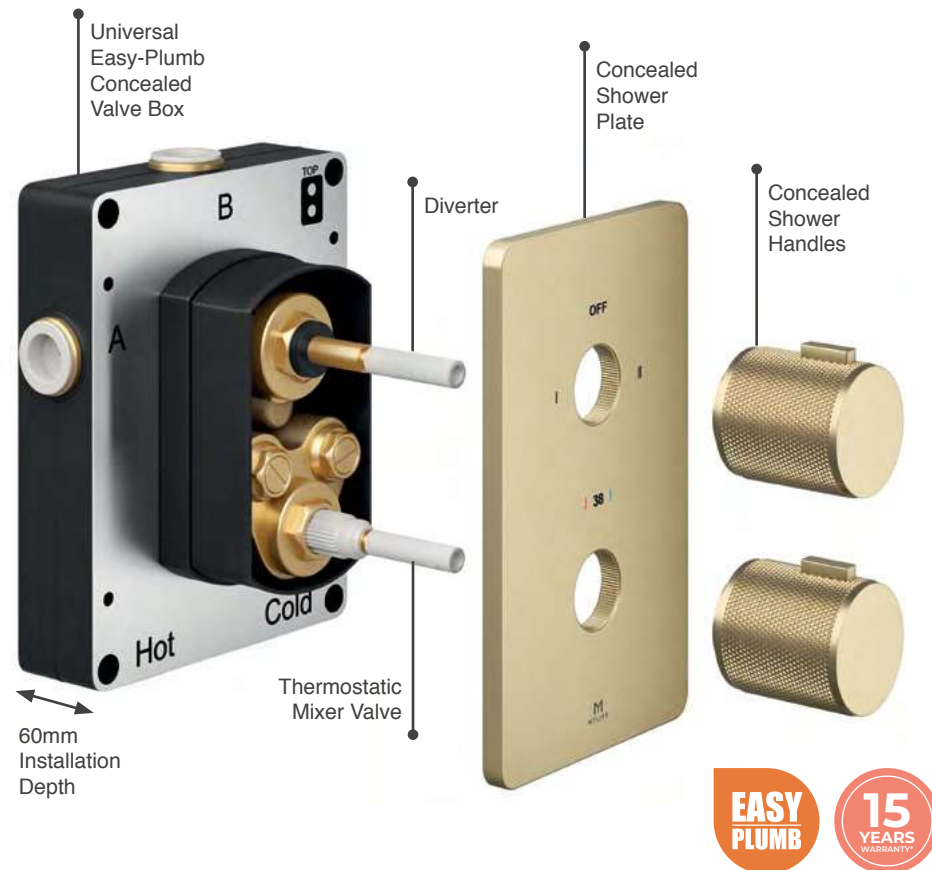

Concealed Shower Components

Easy-Plumb Concealed Valve Box

If you're looking a sleek and minimalistic feel to your showering, the Universal Easy-Plumb Concealed Valve Box is the perfect solution. The space-saving box connects directly to pipework inside your wall meaning all connections are hidden, creating an uncluttered, clean, and modern appearance.

Additionally, with the option of 1, 2, or 3 Outlet Thermostatic Mixer Valves and Diverter, you can tailor your showering experience to your exact preferences, whether you desire one, two, or three water outlets.