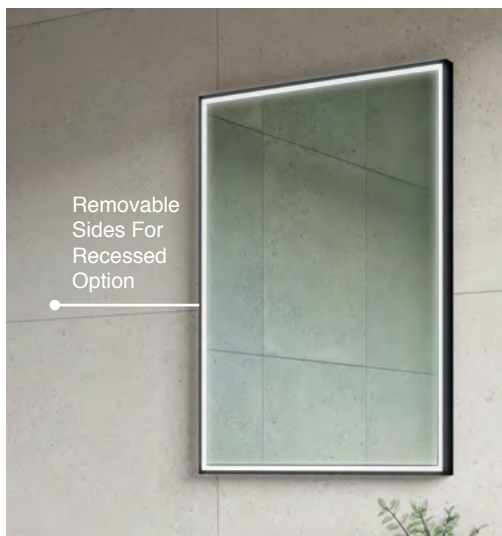

NEW

Corey

LED Mirror Cabinets

Features:

- LED Framed Mirror Cabinet
- Wall Mounted or Recessed
- Mirror Sides (Removable)
- Multi Functional Metal Touch Sensor Controls Light from Cool - Warm & Brightness with Memory Function
- Ambient Lighting & Heated Demister Pad
- 2 Adjustable Shelves
- Charging Socket
- IP44 Rating

Corey 120
700 x 1200 x 137mm

Corey 50
700 x 500 x 137mm

Corey 80
700 x 800 x 137mm

Corey 60
700 x 600 x 137mm

MATT BLACK

BRUSHED BRASS

GUN METAL

Code	Frame	Size	RRP
MLCACOR50BL	Matt Black	H 700 x W 500 x D 137mm	£756
▶ MLCACOR50BB	Brushed Brass	H 700 x W 500 x D 137mm	£749
▶ MLCACOR50GM	Gun Metal	H 700 x W 500 x D 137mm	£749
MLCACOR60BL	Matt Black	H 700 x W 600 x D 137mm	£833
▶ MLCACOR60BB	Brushed Brass	H 700 x W 600 x D 137mm	£826
▶ MLCACOR60GM	Gun Metal	H 700 x W 600 x D 137mm	£826
MLCACOR80BL	Matt Black	H 700 x W 800 x D 137mm	£958
▶ MLCACOR80BB	Brushed Brass	H 700 x W 800 x D 137mm	£951
▶ MLCACOR80GM	Gun Metal	H 700 x W 800 x D 137mm	£951
MLCACOR120BL	Matt Black	H 700 x W 1200 x D 137mm	£1,148
▶ MLCACOR120BB	Brushed Brass	H 700 x W 1200 x D 137mm	£1,138
▶ MLCACOR120GM	Gun Metal	H 700 x W 1200 x D 137mm	£1,138