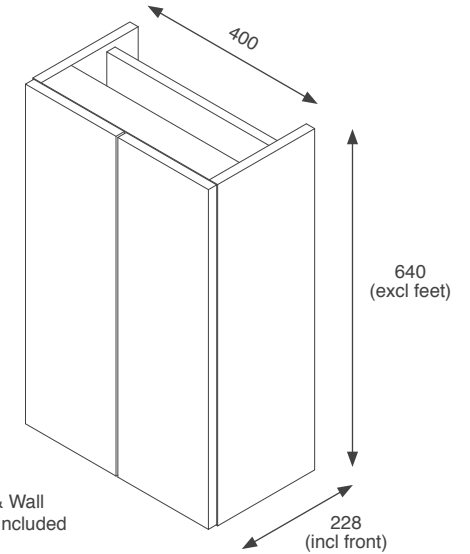

400mm 2 Door Storage Unit Kits

Adjustable Feet & Wall Hanging Fittings Included

Stockton

Black Matt STOSL40SUBL	Indigo Matt STOSL40SUIN
Dust Grey Matt STOSL40SUDG	Cashmere Matt STOSL40SUCA
Fir Green Matt STOSL40SUFG	White Gloss STOSL40SUWH

RRP: £309

Gresham

Black Matt GRESL40SUBL	Indigo Matt GRESL40SUIN
Dust Grey Matt GRESL40SUDG	Cashmere Matt GRESL40SUCA
Fir Green Matt GRESL40SUFG	

RRP: £323