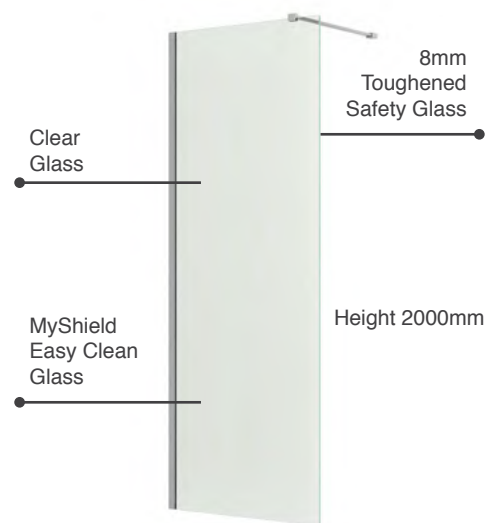

Wetroom Panel 8mm Clear Glass Only

Code	Glass Size (mm)	Adjustment. inc. Wall Profile (mm)	Price
EMWG40	364	370-390	£94
EMWG70	664	670-690	£166
EMWG80	764	770-790	£176
EMWG90	864	870-890	£190
EMWG100	964	970-990	£200
EMWG110	1064	1070-1090	£226
EMWG120	1164	1170-1190	£240
EMWG140	1364	1370-1390	£276

Wetroom Panel 8mm Fluted Glass Only

Code	Glass Size (mm)	Adjustment. inc. Wall Profile (mm)	Price
EMWGFL40	364	370-390	£156
EMWGFL70	664	670-690	£262
EMWGFL80	764	770-790	£300
EMWGFL90	864	870-890	£324
EMWGFL100	964	970-990	£358
EMWGFL110	1064	1070-1090	£396
EMWGFL120	1164	1170-1190	£444
EMWGFL140	1364	1370-1390	£502

Glass showcases a fluted texture on the exterior, while the interior remains smooth combining style with practicality.