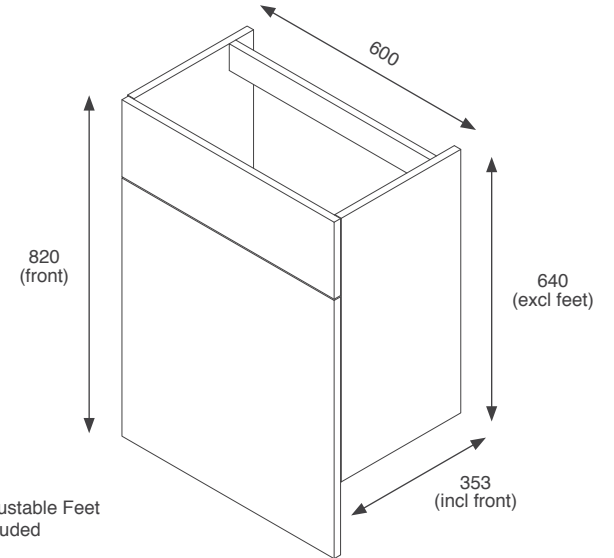

600mm Back to Wall WC Kits

Adjustable Feet Included

Stockton

Black Matt STO60BTWBL	Indigo Matt STO60BTWIN
Dust Grey Matt STO60BTWDG	Cashmere Matt STO60BTWCA
Fir Green Matt STO60BTWFG	White Gloss STO60BTWWH

RRP: £370

Gresham

Black Matt GRE50BTWBL	Indigo Matt GRE50BTWIN
Dust Grey Matt GRE50BTWDG	Cashmere Matt GRE50BTWCA
Fir Green Matt GRE50BTWFG	

RRP: £325

Gresham

Black Matt GRE60BUBL	Indigo Matt GRE60BUIN
Dust Grey Matt GRE60BUDG	Cashmere Matt GRE60BUCA
Fir Green Matt GRE60BUFG	

RRP: £558

Gresham

Black Matt GRE60BTWBL	Indigo Matt GRE60BTWIN
Dust Grey Matt GRE60BTWDG	Cashmere Matt GRE60BTWCA
Fir Green Matt GRE60BTWFG	

RRP: £387