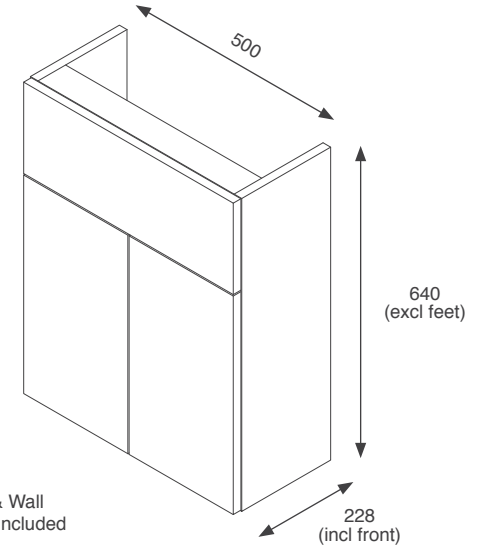

500mm 2 Door Basin Unit Kits

Adjustable Feet & Wall Hanging Fittings Included

Stockton

Black Matt STOSL50BUBL	Indigo Matt STOSL50BUIN
Dust Grey Matt STOSL50BUDG	Cashmere Matt STOSL50BUCA
Fir Green Matt STOSL50BUGF	White Gloss STOSL50BUWH

RRP: £453

Gresham

Black Matt GRESL50BUBL	Indigo Matt GRESL50BUIN
Dust Grey Matt GRESL50BUDG	Cashmere Matt GRESL50BUCA
Fir Green Matt GRESL50BUGF	

RRP: £477