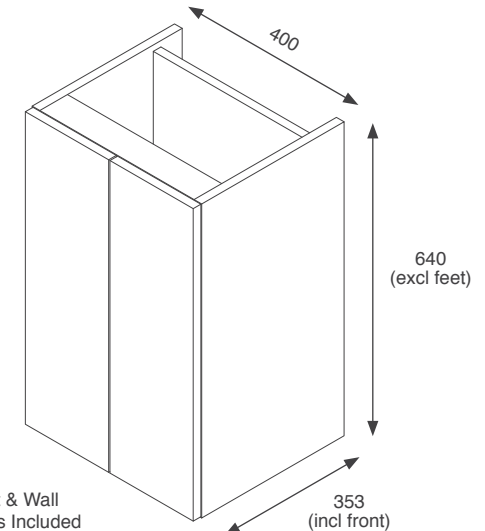

Adjustable Feet & Wall Hanging Fittings Included

Stockton

RRP: £281

Gresham

RRP: £286

400mm 2 Door Storage Unit Kits

Adjustable Feet & Wall Hanging Fittings Included

Stockton