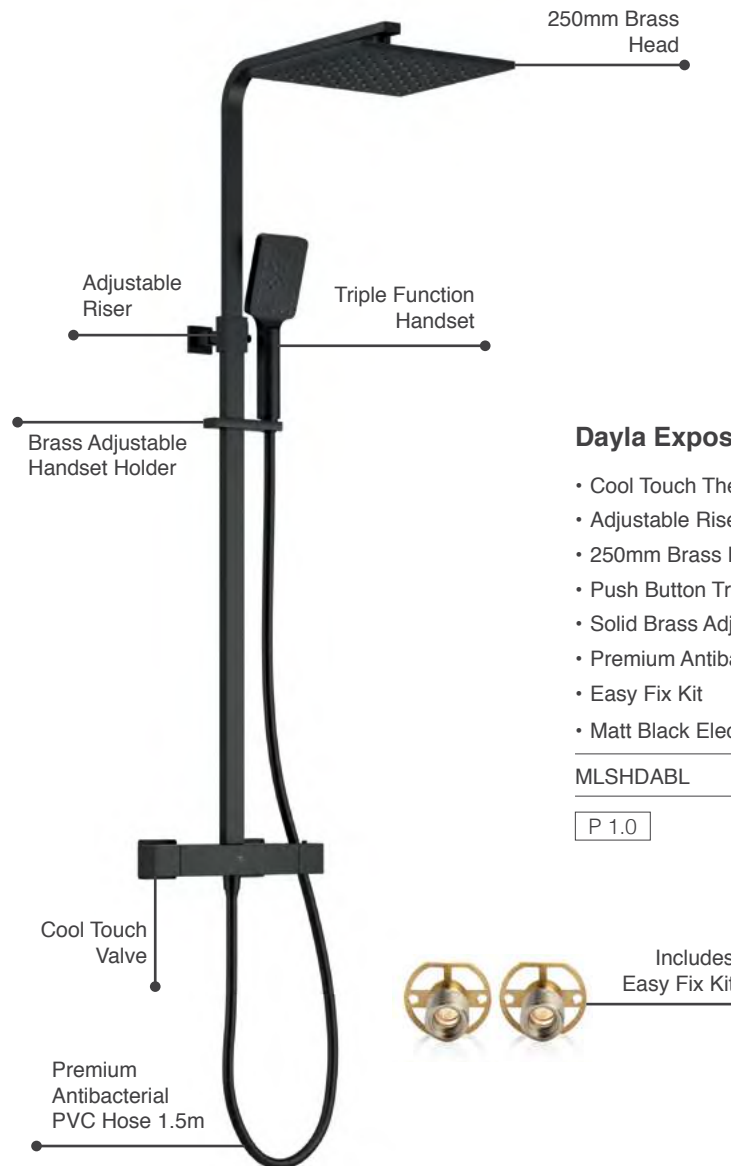

DASHKIT3CP

£1,051

P Minimum bar pressure required to outlet

Dayla Shower - Black

Square Exposed Shower & Kits

Dayla Exposed Thermostatic Shower

- Cool Touch Thermostatic Exposed Shower Valve
- Adjustable Riser Rail Kit
- 250mm Brass Head
- Push Button Triple Function Handset
- Solid Brass Adjustable Handset Holder
- Premium Antibacterial PVC Shower Hose 1.5m
- Easy Fix Kit
- Matt Black Electro Plated Finish