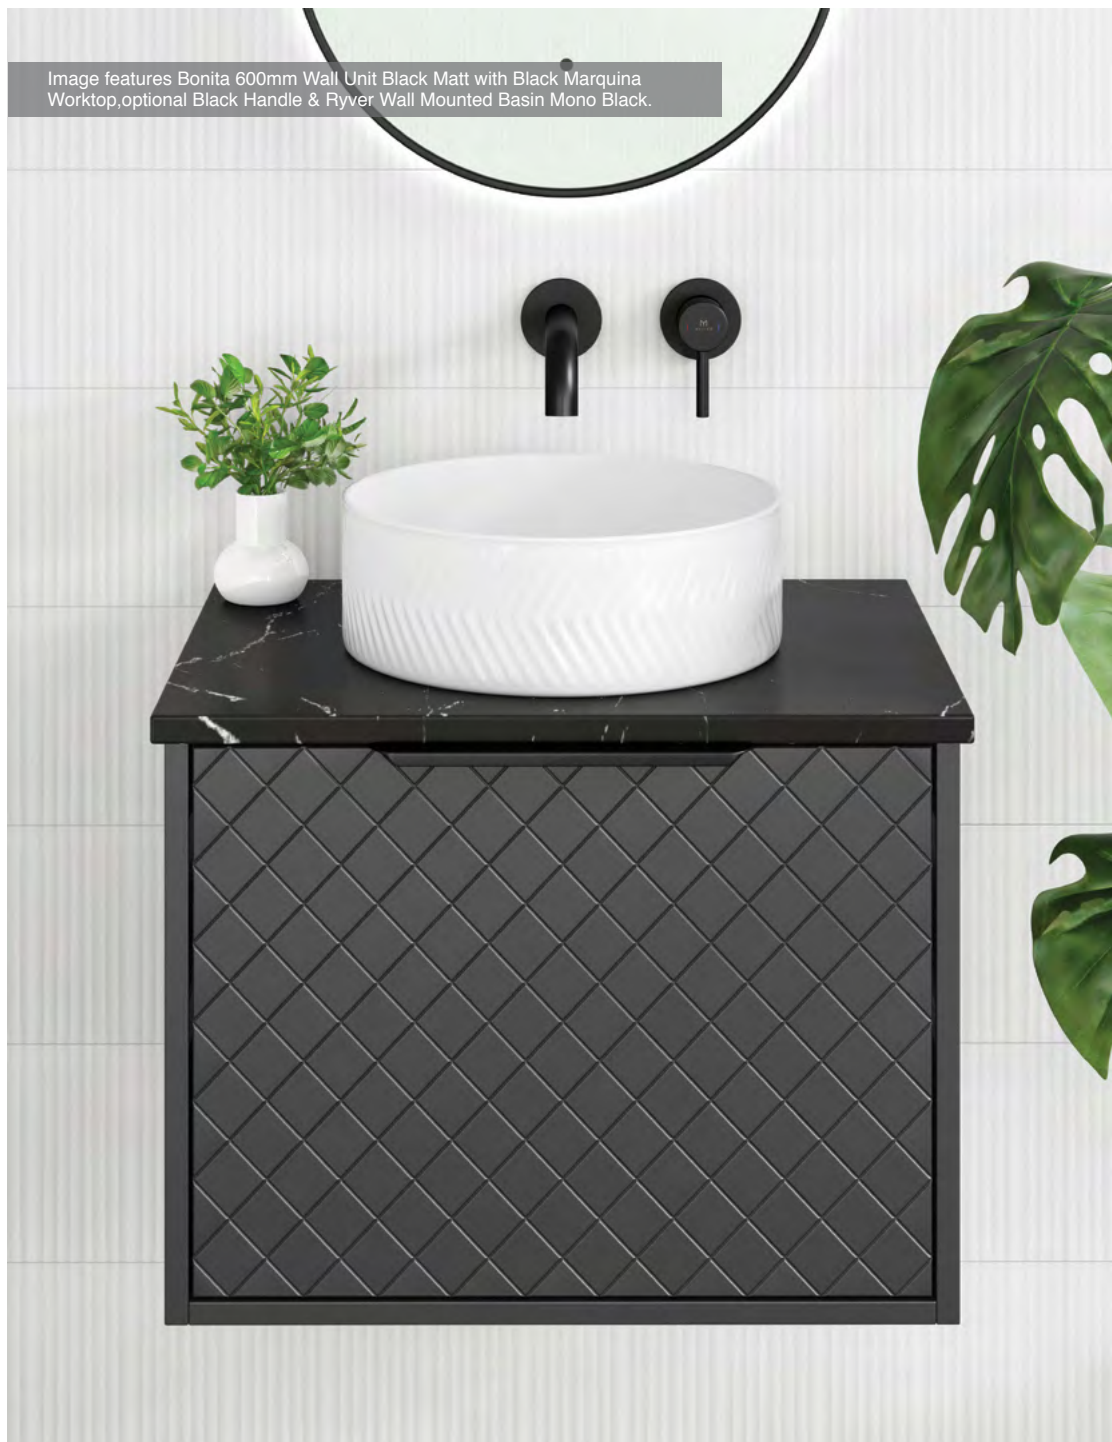

MLBAPO Freestanding Ceramic Basin with Geometric Texture £197

Needs Universal Waste

Lagos Freestanding Basin

H 125 x W 360 x D 360mm

MLBALA Freestanding Ceramic Basin with Striped Texture £197

Needs Universal Waste