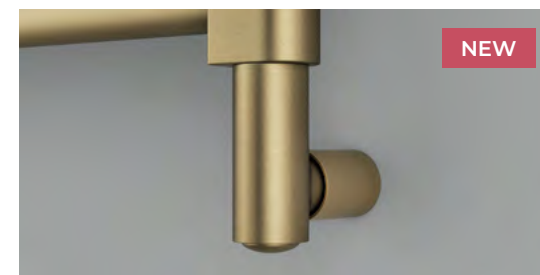

Thermostatic Element Required (W)	Code	RRP
300	MLTEE300CP	£166
300	MLTEE300CP	£166
300	MLTEE300CP	£166
300	MLTEE300CP	£166
600	MLTEE600CP	£176
600	MLTEE600CP	£176
300	MLTEE300BL	£166
300	MLTEE300BL	£166
300	MLTEE300BL	£166
300	MLTEE300BL	£166
600	MLTEE600BL	£176
600	MLTEE600BL	£176
300	MLTEE300AN	£166
300	MLTEE300AN	£166
300	MLTEE300AN	£166
300	MLTEE300AN	£166
600	MLTEE600AN	£176
600	MLTEE600AN	£176
300	-	-
300	-	-
300	-	-
300	-	-
600	-	-
600	-	-
300	-	-
300	-	-
300	-	-
600	-	-
600	-	-
600	MLTEE600BL	£176
600	MLTEE600AN	£176
600	-	-

Electric Element Cable Cover (Does not cover T-Piece)

MLSECCP	Chrome	£24
MLSECBL	Black	£36
MLSECBB	Brushed Brass	£36
MLSECGM	Gun Metal	£36
MLSECAN	Anthracite	£36