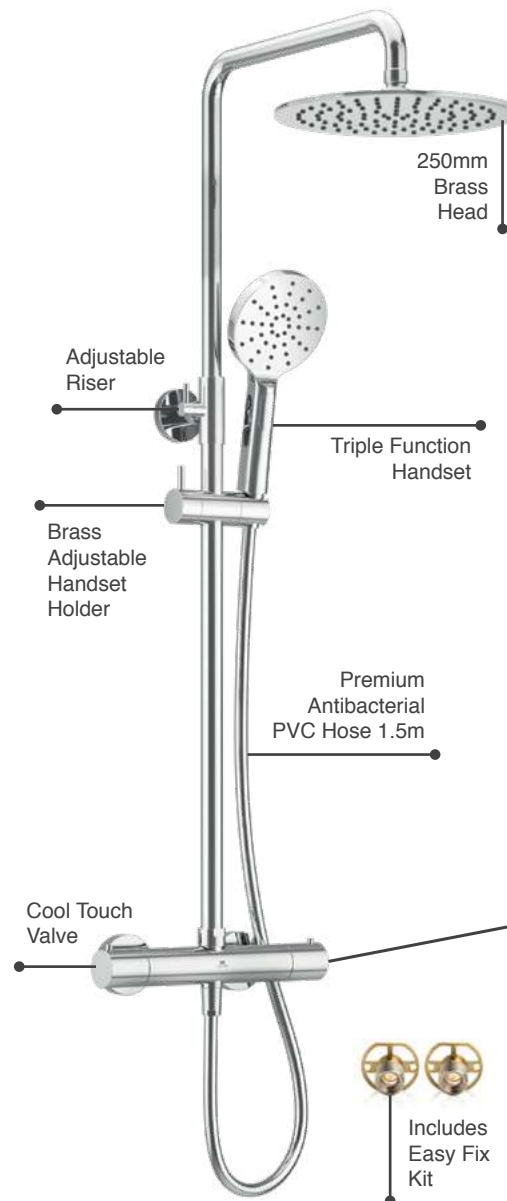

Ryver Exposed Thermostatic Shower

- Cool Touch Thermostatic Exposed Valve
- Adjustable Riser Rail Kit
- 250mm Brass Head
- Push Button Triple Function Handset
- Solid Brass Adjustable Handset Holder
- Premium Antibacterial PVC Shower Hose 1.5m
- Easy Fix Kit
- Chrome Finish

MLSHRYCP £502

P 1.0