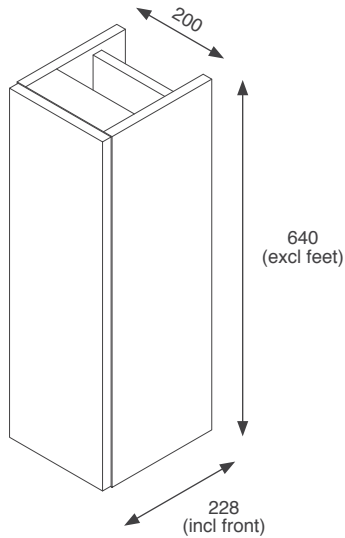

RRP: £558

Gresham

 Black Matt GRE60BTWBL	 Indigo Matt GRE60BTWIN
 Dust Grey Matt GRE60BTWDG	 Cashmere Matt GRE60BTWCA
 Fir Green Matt GRE60BTWFG	

RRP: £387

Fitted Furniture Kits - Slimline Depth Units

200mm 1 Door Storage Unit Kits