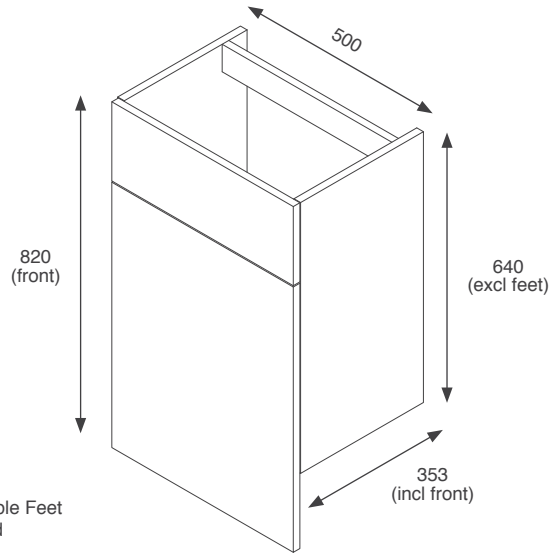

500mm 2 Door Basin Unit Kits

Adjustable Feet & Wall Hanging Fittings Included

Stockton

RRP: £474

Gresham

RRP: £498

Fitted Furniture Kits - Standard Depth Units

500mm Back to Wall WC Kits