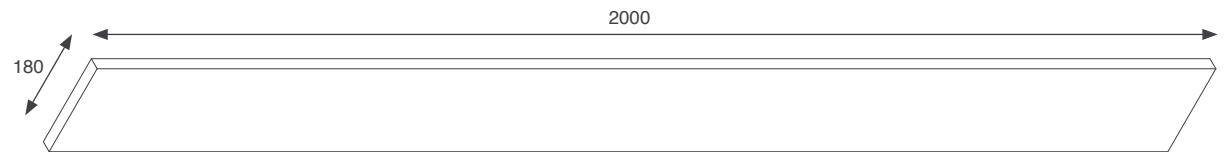

2000 x 180mm Plinths

Black Matt MLFF200X18PLBL	Fir Green Matt MLFF200X18PLFG	Cashmere Matt MLFF200X18PLCA
Dust Grey Matt MLFF200X18PLDG	Indigo Matt MLFF200X18PLIN	White Gloss MLFF200X18PLWH

RRP: £99