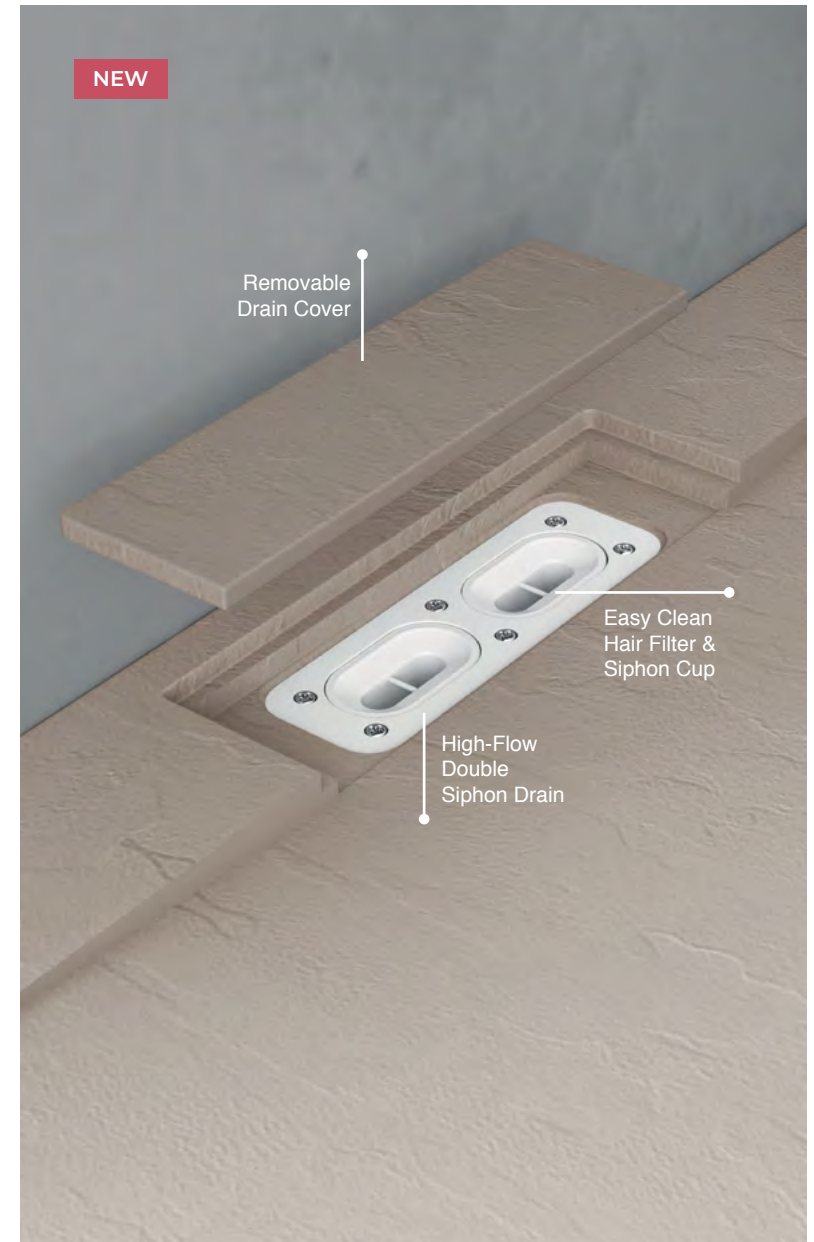

All Slate Trays require Altea Double Siphon Waste (see right). All Slate Trays include Colour Matched Cover.

Altea Slate Shower Tray Waste

ALTWA Altea Double Siphon Waste £36

Waste installation: A minimum of 300mm of straight pipe is required before any bends.