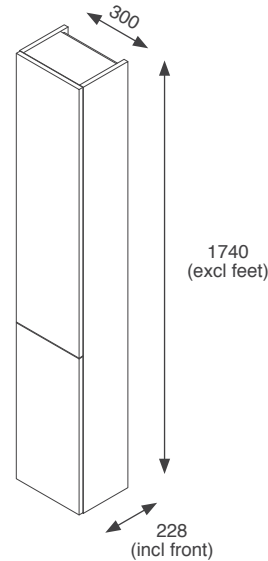

300mm 2 Door Tall Storage Unit Kits

Adjustable Feet & Wall Hanging Fittings Included

Stockton

Black Matt STOSL30TUBL	Indigo Matt STOSL30TUIN
Dust Grey Matt STOSL30TUDG	Cashmere Matt STOSL30TUCA
Fir Green Matt STOSL30TUGF	White Gloss STOSL30TUWH

RRP: £606

Gresham

Black Matt GRESL30TUBL	Indigo Matt GRESL30TUIN
Dust Grey Matt GRESL30TUDG	Cashmere Matt GRESL30TUCA
Fir Green Matt GRESL30TUGF	

RRP: £628