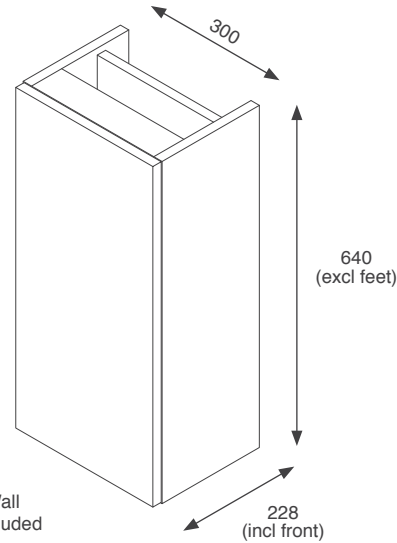

300mm 1 Door Storage Unit Kits

Adjustable Feet & Wall Hanging Fittings Included

Stockton

Black Matt STOSL30SUBL	Indigo Matt STOSL30SUIN
Dust Grey Matt STOSL30SUDG	Cashmere Matt STOSL30SUCA
Fir Green Matt STOSL30SUFG	White Gloss STOSL30SUWH

RRP: £262

Gresham

Black Matt GRESL30SUBL	Indigo Matt GRESL30SUIN
Dust Grey Matt GRESL30SUDG	Cashmere Matt GRESL30SUCA
Fir Green Matt GRESL30SUFG	

RRP: £267