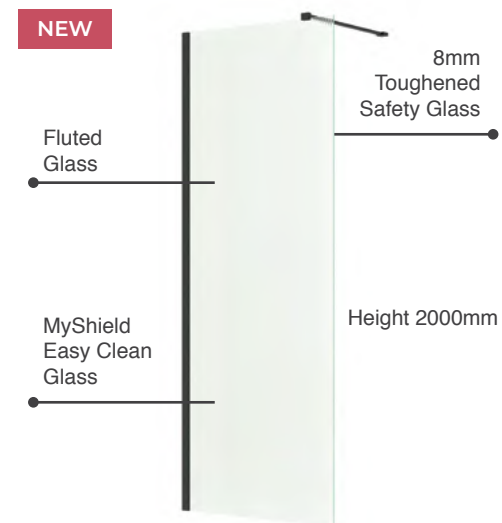

Wetroom Panel 8mm Clear Glass Only

Code	Glass Size (mm)	Adjustment. inc. Wall Profile (mm)	Price
EMWG40	364	370-390	£94
EMWG70	664	670-690	£166
EMWG80	764	770-790	£176
EMWG90	864	870-890	£190
EMWG100	964	970-990	£200
EMWG110	1064	1070-1090	£226
EMWG120	1164	1170-1190	£240
EMWG140	1364	1370-1390	£276

Wetroom Panel 8mm Fluted Glass Only

Code	Glass Size (mm)	Adjustment. inc. Wall Profile (mm)	Price
EMWGFL40	364	370-390	£156
EMWGFL70	664	670-690	£262
EMWGFL80	764	770-790	£300
EMWGFL90	864	870-890	£324
EMWGFL100	964	970-990	£358
EMWGFL110	1064	1070-1090	£396
EMWGFL120	1164	1170-1190	£444
EMWGFL140	1364	1370-1390	£502

Glass showcases a fluted texture on the exterior, while the interior remains smooth combining style with practicality.