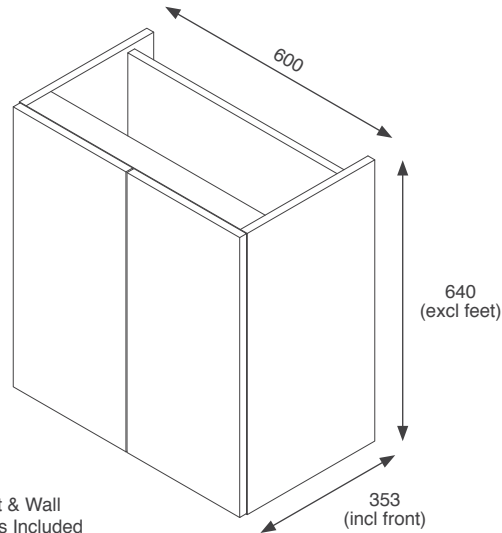

RRP: £326

Gresham

RRP: £340

Fitted Furniture Kits - Standard Depth Units

600mm 2 Door Storage Unit Kits

Adjustable Feet & Wall Hanging Fittings Included

Stockton

RRP: £392