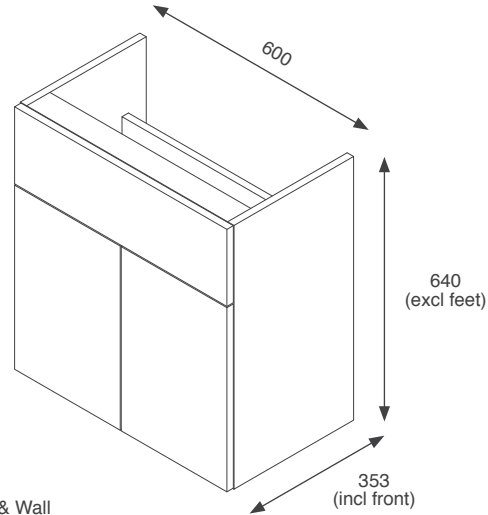

600mm 2 Door Basin Unit Kits

Adjustable Feet & Wall Hanging Fittings Included

Stockton

Black Matt STO60BUBL	Indigo Matt STO60BUIN
Dust Grey Matt STO60BUDG	Cashmere Matt STO60BUCA
Fir Green Matt STO60BUFG	White Gloss STO60BUWH

RRP: £527