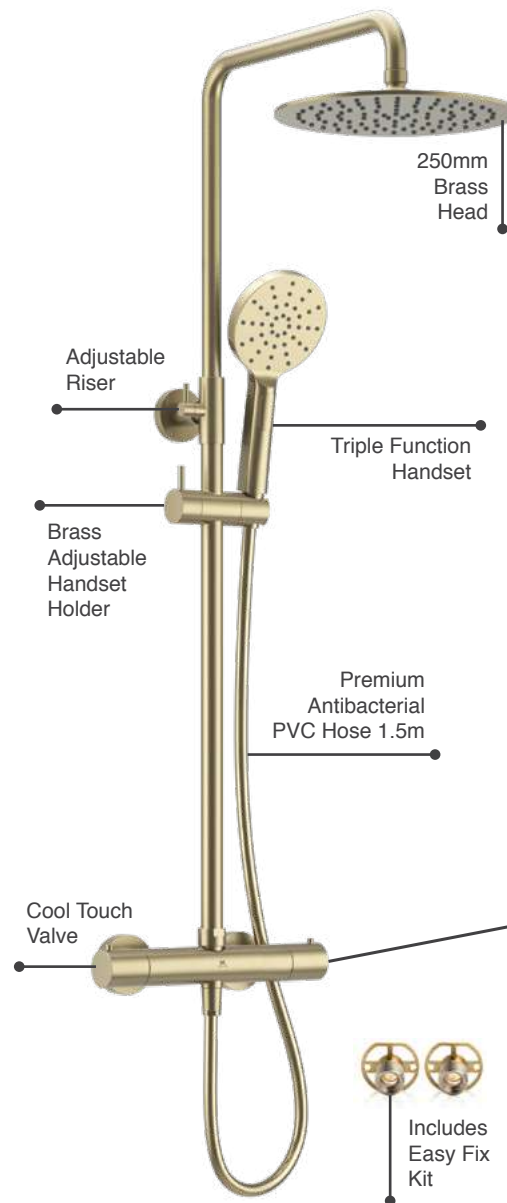

P 1.0

Ryver Shower - Brushed Brass

Exposed Thermostatic Shower

Ryver Exposed Thermostatic Shower

- Cool Touch Thermostatic Exposed Valve
- Adjustable Riser Rail Kit
- 250mm Brass Head
- Push Button Triple Function Handset
- Solid Brass Adjustable Handset Holder
- Premium Antibacterial PVC Shower Hose 1.5m
- Easy Fix Kit
- Brushed Brass PVD Finish