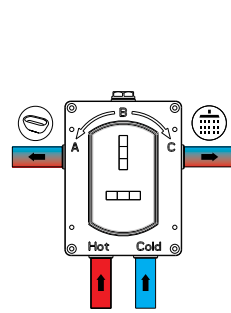

Concealed Easy-Plumb Valve

Multi-Outlet Mixer Valve & Diverter

Your One Box Solution

Universal Easy-Plumb Concealed Valve Box

- Super Slim 60mm Installation Depth
- Simple Two-Stage Fixing
- Front or Rear Mounting Options
- Pressure Testing Plate Included
- Internal Brass Body
- Alignment Cover

**EASY
PLUMB**

MLSHUCVB

£166

Select Your Number of Outlets

Thermostatic Mixer Valve & Diverter

MLSH1OTMVD	1 Outlet	£250
MLSH2OTMVD	2 Outlet	£250
MLSH3OTMVD	3 Outlet	£250

One Box. Three Options. The Choice Is Yours.

1 Outlet

2 Outlet

3 Outlet

Please note, only one outlet can be used independently at a time.