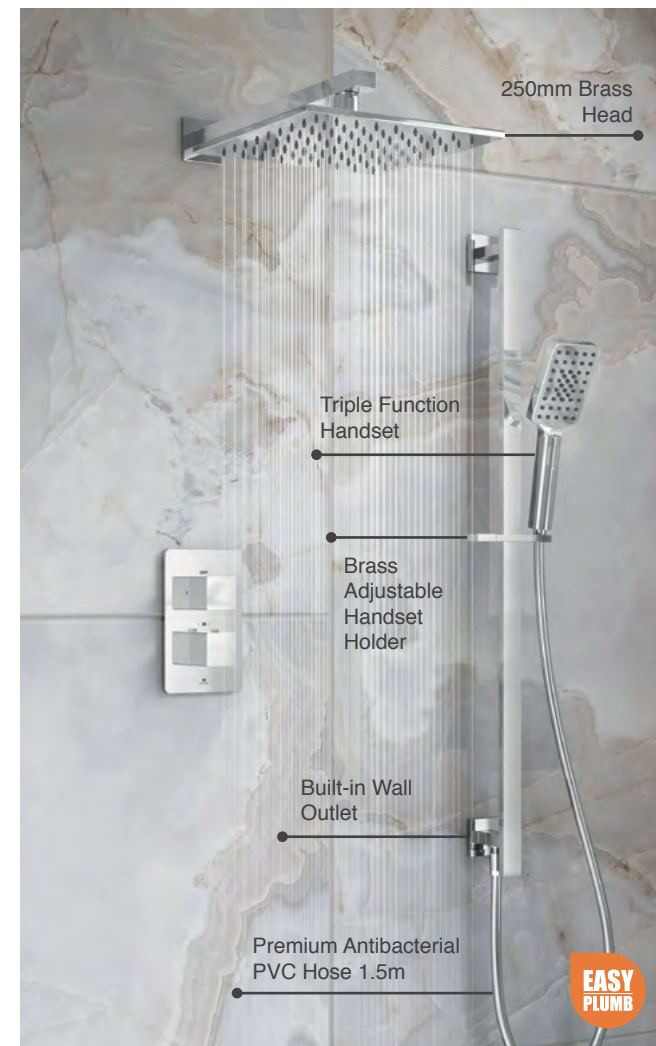

Dayla Shower Kit 3

P 1.0

- Dayla 380mm Shower Arm
- Dayla 250mm Square Brass Head
- Dayla Sliding Rail Kit with Wall Outlet
- Universal Easy-Plumb Concealed Valve Box
- 2 Outlet Thermostatic Mixer Valve & Diverter
- 2 Outlet Wall Plate with Square Valves
- Chrome Finish

DASHKIT3CP

£1,051

P Minimum bar pressure required to outlet