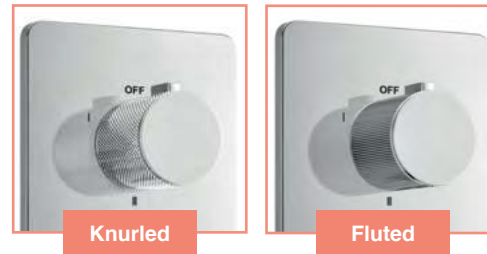

Upgrade The Look

Ryver Bath Kit available with Knurled or Fluted Handles

Ryver Bath Kit 1

RYBAKIT1KNCP	Knurled	£1,023
RYBAKIT1FLCP	Fluted	£1,023

P 1.0