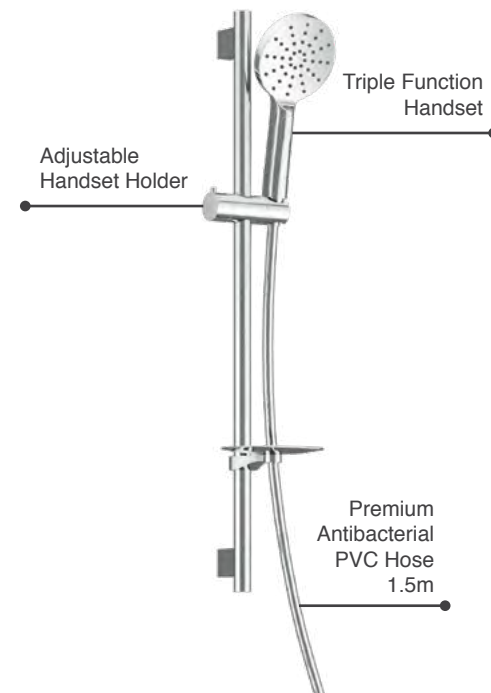

Euri

- Cool Touch Thermostatic Exposed Shower Valve
- Adjustable Sliding Rail Kit with Soap Dish
- Push Button Triple Function Handset
- ABS Chrome Plated Adjustable Handset Holder
- Premium Antibacterial PVC Shower Hose 1.5m
- Easy Fix Kit

MLSHEUCP

£276

P 1.0

Euri Sliding Rail Kit

- Adjustable Sliding Rail Kit with Soap Dish
- Push Button Triple Function Handset
- ABS Chrome Plated Adjustable Handset Holder
- Premium Antibacterial PVC Shower Hose 1.5m

MLSHEUSRK

£99

Round Shower Wall Outlet required if using with Concealed Valve. See page 231.

P Minimum bar pressure required to outlet