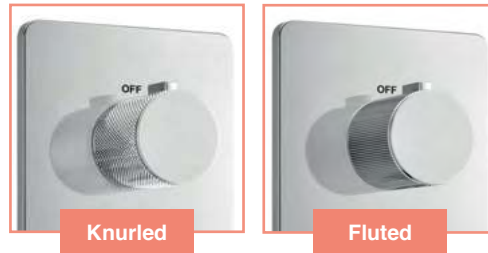

RYSHKIT1CP £768

P 1.0

Upgrade The Look

Ryver Shower Kit available with Knurled or Fluted Handles

Ryver Shower Kit 1

RYSHKIT1KNCP	Knurled	£794
RYSHKIT1FLCP	Fluted	£794

P 1.0

EASY PLUMB