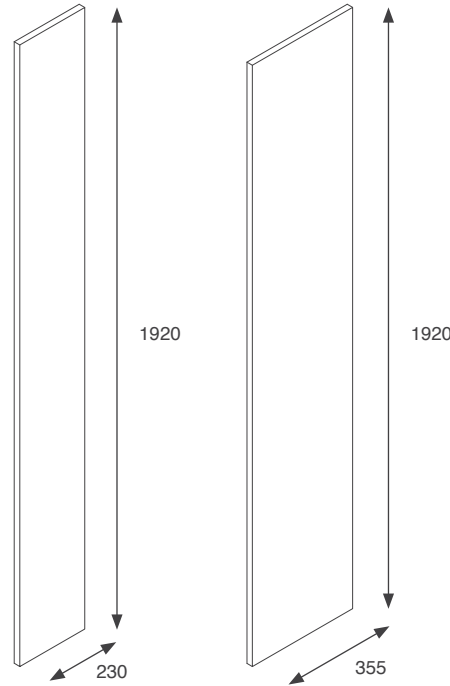

Tall End Panels

Slimline Tall End Panel - 230mm Depth

Black Matt MLFFSLTEPBL	Indigo Matt MLFFSLTEPIN
Dust Grey Matt MLFFSLTEPDG	Cashmere Matt MLFFSLTEPCA
Fir Green Matt MLFFSLTEPFG	White Gloss MLFFSLTEPWH

RRP: £125

Standard Tall End Panel - 355mm Depth

Black Matt MLFFTEPBL	Indigo Matt MLFFTEPIN
Dust Grey Matt MLFFTEPDG	Cashmere Matt MLFFTEPCA
Fir Green Matt MLFFTEPFG	White Gloss MLFFTEPWH

RRP: £166