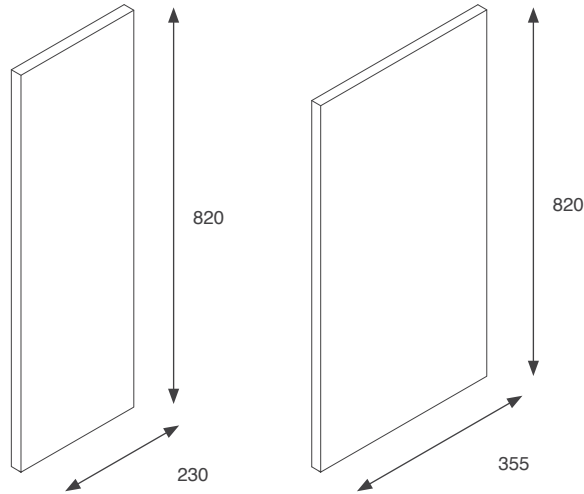

Fitted Furniture - End Panels & Base Plinths

Base End Panels

Slimline Base End Panel - 230mm Depth

Black Matt MLFFSLBEPBL	Indigo Matt MLFFSLBEPIN
Dust Grey Matt MLFFSLBEPDG	Cashmere Matt MLFFSLBEPKA
Fir Green Matt MLFFSLBEPFG	White Gloss MLFFSLBEPWH

RRP: £65

Standard Base End Panel - 355mm Depth

Black Matt MLFFBEPBL	Indigo Matt MLFFBEPIN
Dust Grey Matt MLFFBEPDG	Cashmere Matt MLFFBEPKA
Fir Green Matt MLFFBEPFG	White Gloss MLFFBEPWH

RRP: £89