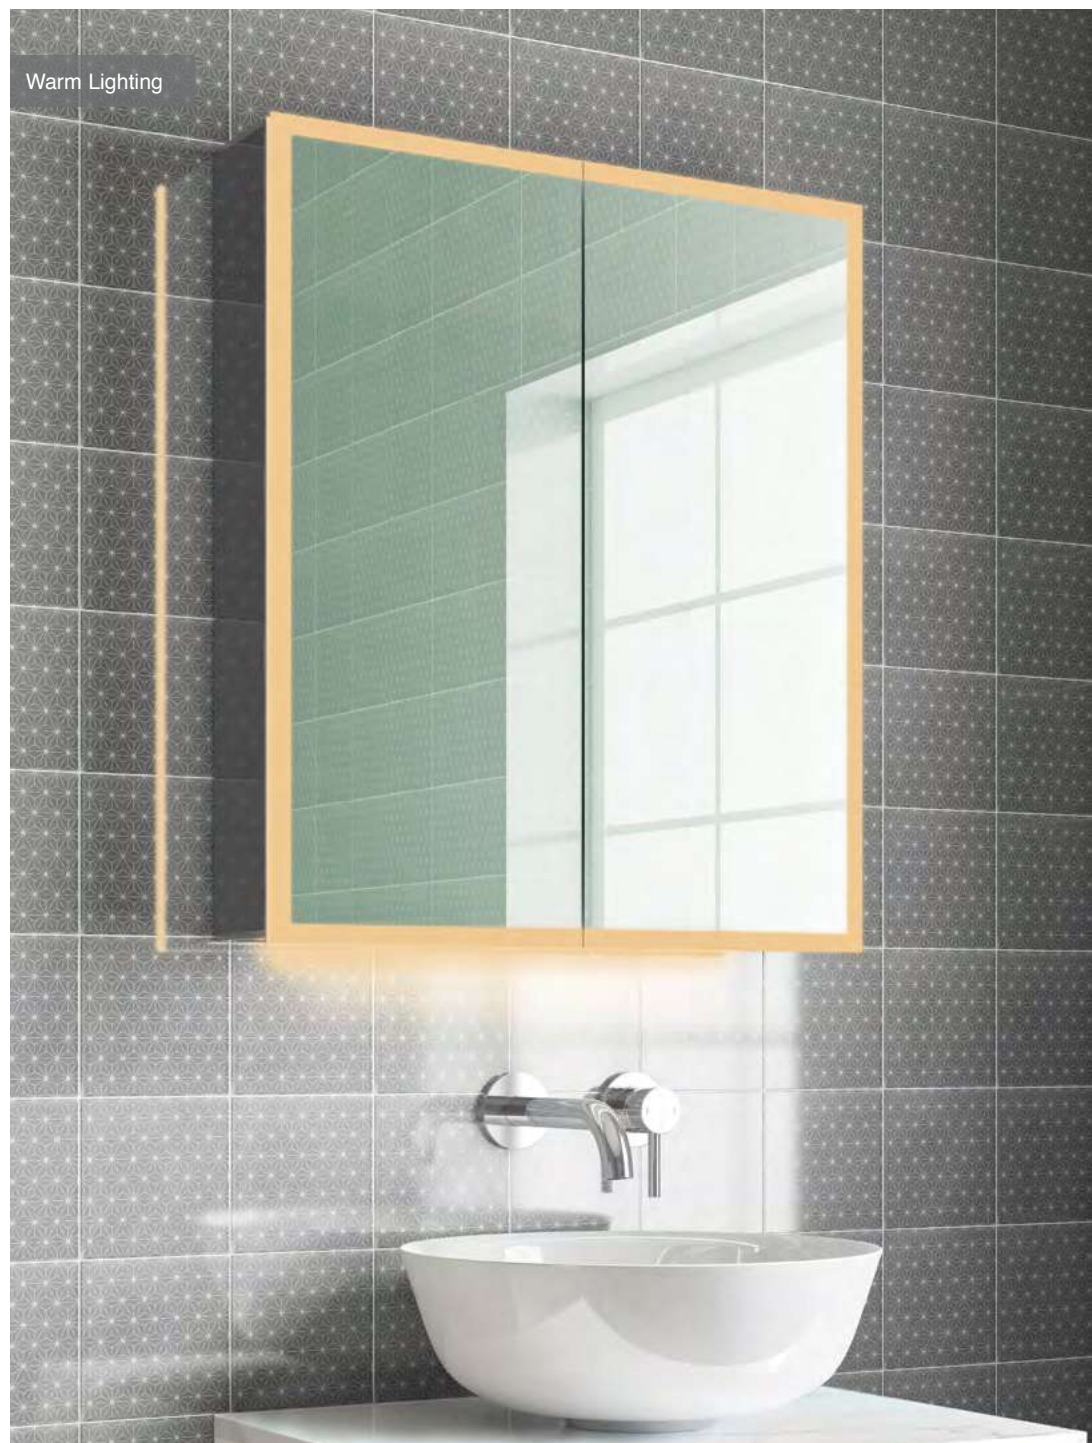

Maya 80
700 x 800 x 130mm

Maya 60
700 x 600 x 130mm

Maya 50
700 x 500 x 130mm

Cool Lighting

Mirror
Sides

Warm Lighting

Code	Size	RRP
MLCAMAY50	H 700 x W 500 x D 130mm	£579
MLCAMAY60	H 700 x W 600 x D 130mm	£701
MLCAMAY80	H 700 x W 800 x D 130mm	£802