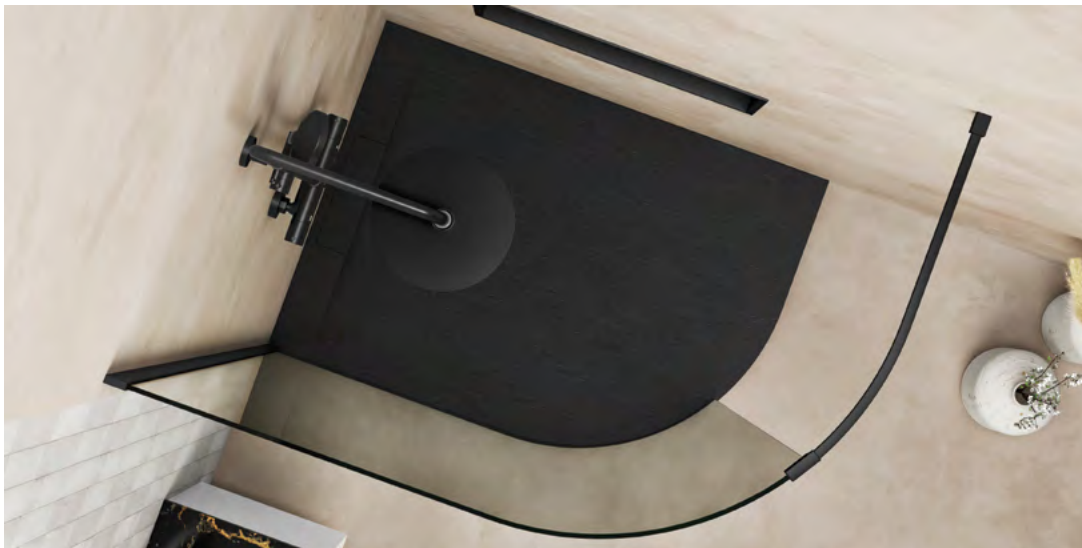

Emmi Curved Wetroom - Black

8mm Toughened Safety Glass

Size (mm) - 1200

Suits Offset Quadrant Trays 1200 x 800 & 1200 x 900

- **8mm** Toughened Safety Glass
- EN14428 and CE & UKCA Approved
- MyShield Easy Clean Glass and Matt Black Profile
- 2000mm Height
- Bracing Bar can be cut down to suit size
- 1200 x 900 Width Access 600mm
- 1200 x 800 Width Access 500mm
- 1170 - 1190mm Adjustment

Code	Description	RRP
EMCWKITBL	Curved Wetroom Panel Profile & Bracing Bar Kit - Black	£166
EMCWG	Curved Wetroom Panel 8mm Glass Only	£629

All shower doors, wetroom panels & bath screens feature MyShield Easy Clean Glass, this helps to prevent the build up of limescale, dirt and soap allowing the glass to be easily cleaned.