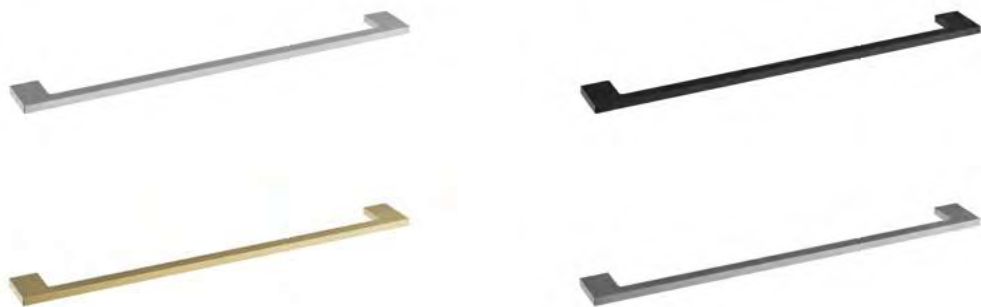

Robe Hook

H 40 x W 10 x D 30mm

MLACDAY8CP	Chrome Plated	£36
MLACDAY8BL	Matt Black Electro Plated Finish	£46
MLACDAY8BB	Brushed Brass PVD Finish	£60
MLACDAY8GM	Gun Metal PVD Finish	£60

(Robe Hooks are sold individually)