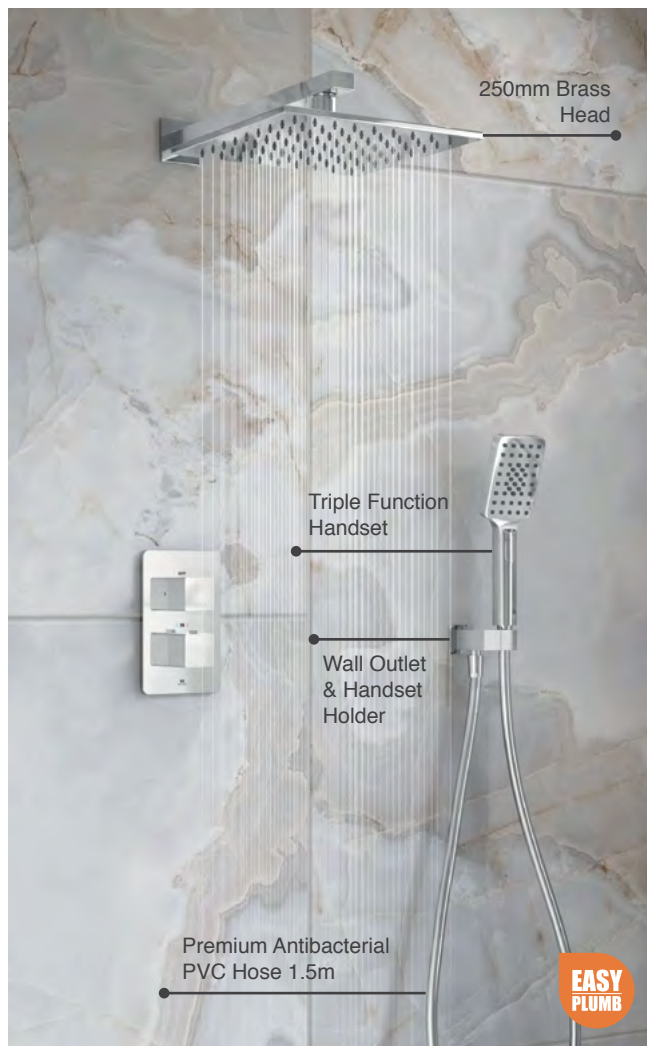

Dayla Shower Kit 2

P 1.0

- Dayla 380mm Shower Arm
- Dayla 250mm Square Brass Head
- Dayla Wall Outlet & Handset Holder Kit
- Universal Easy-Plumb Concealed Valve Box
- 2 Outlet Thermostatic Mixer Valve & Diverter
- 2 Outlet Wall Plate with Square Valves
- Chrome Finish

DASHKIT2CP

£934