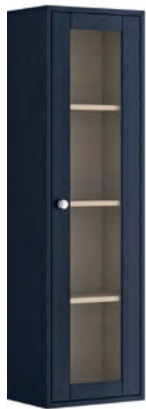

1200mm Ceramics Basin

MLCLBA120	1200mm Ceramic Double Basin 2th	£730