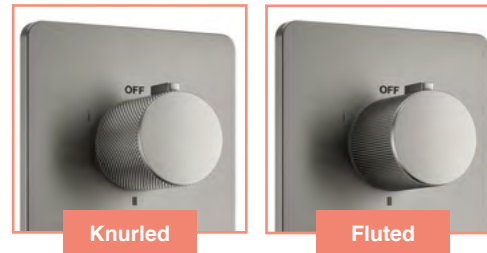

Upgrade The Look

Ryver Bath Kit available with Knurled or Fluted Handles

Ryver Bath Kit 1

RYBAKIT1KNGM Knurled £1,278

RYBAKIT1FLGM Fluted £1,278

P 1.0