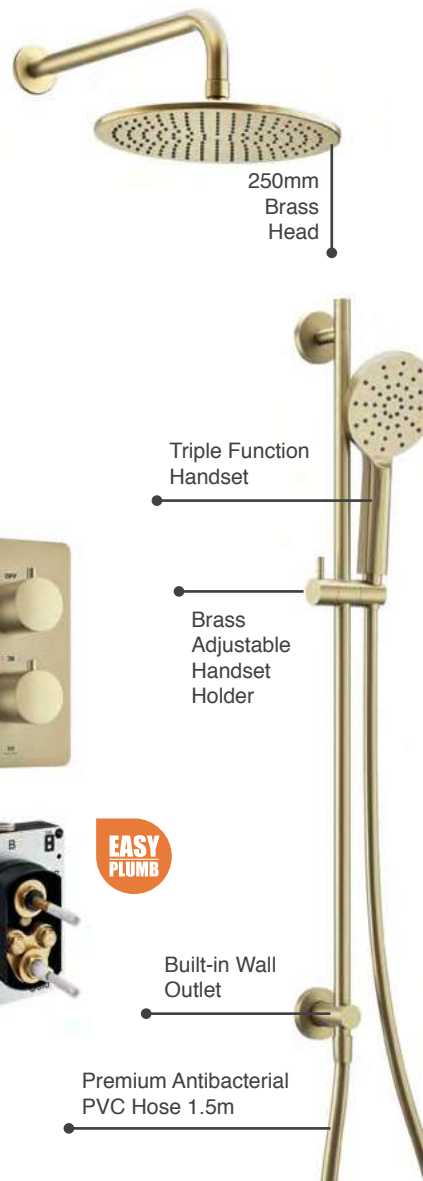

Ryver Shower Kit 3

2 Outlet Concealed Shower Kit