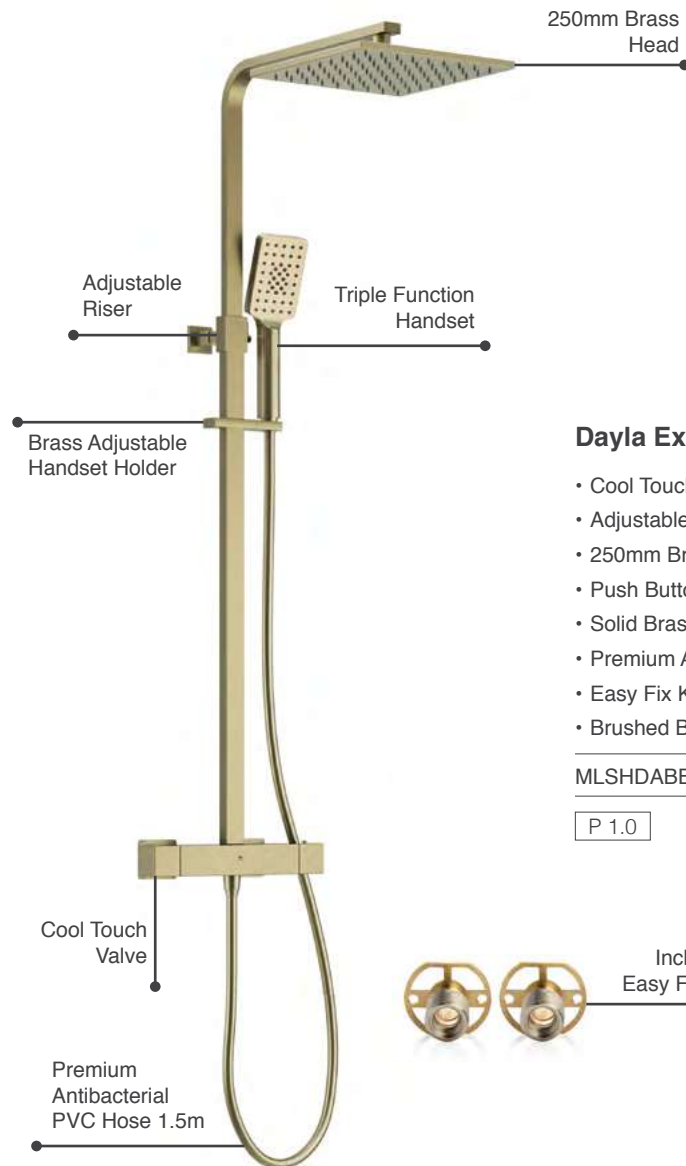

DASHKIT3BL

£1,138

[P] Minimum bar pressure required to outlet

Dayla Shower - Brushed Brass

Square Exposed Shower & Kits

Dayla Exposed Thermostatic Shower

- Cool Touch Thermostatic Exposed Shower Valve
- Adjustable Riser Rail Kit
- 250mm Brass Head
- Push Button Triple Function Handset
- Solid Brass Adjustable Handset Holder
- Premium Antibacterial PVC Shower Hose 1.5m
- Easy Fix Kit
- Brushed Brass PVD Finish