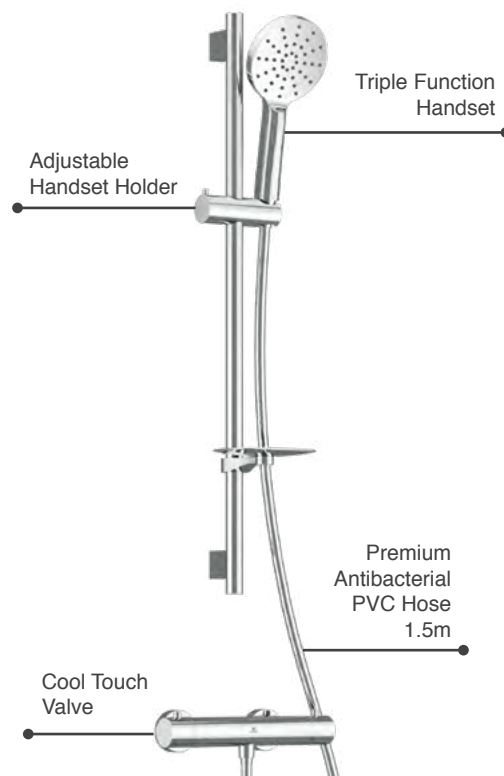

Euri

- Cool Touch Thermostatic Exposed Shower Valve
- Adjustable Sliding Rail Kit with Soap Dish
- Push Button Triple Function Handset
- ABS Chrome Plated Adjustable Handset Holder
- Premium Antibacterial PVC Shower Hose 1.5m
- Easy Fix Kit

MLSHEUCP

£276

P 1.0

Euri Sliding Rail Kit

- Adjustable Sliding Rail Kit with Soap Dish
- Push Button Triple Function Handset
- ABS Chrome Plated Adjustable Handset Holder
- Premium Antibacterial PVC Shower Hose 1.5m

MLSHEUSRK

£99

Round Shower Wall Outlet required if using with Concealed Valve. See page 231.

P Minimum bar pressure required to outlet