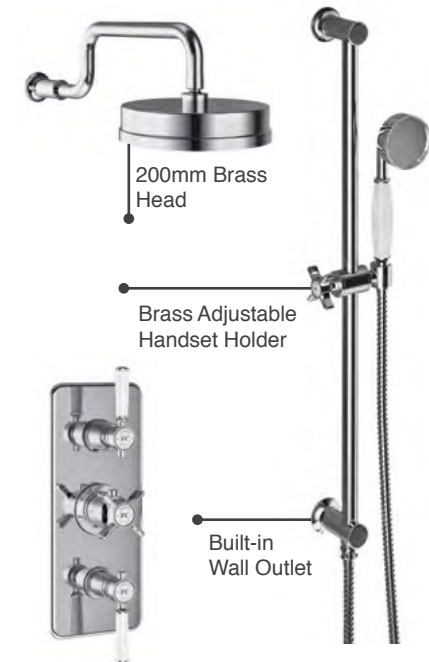

Farnham Traditional Shower Kit 1

- 410mm Traditional Shower Arm
- 200mm Brass Shower Head with Rub Clean Nozzles
- Adjustable Sliding Rail Kit integrated Brass Wall Outlet
- Brass Adjustable Handset Holder
- Brass / Ceramic Handset
- Standard Chrome Hose 1.5m
- Triple 2 Outlet Thermostatic Concealed Valve

FARSHOKIT1

£954

P 1.0

Valve can be installed horizontally or vertically

P Minimum bar pressure required to outlet