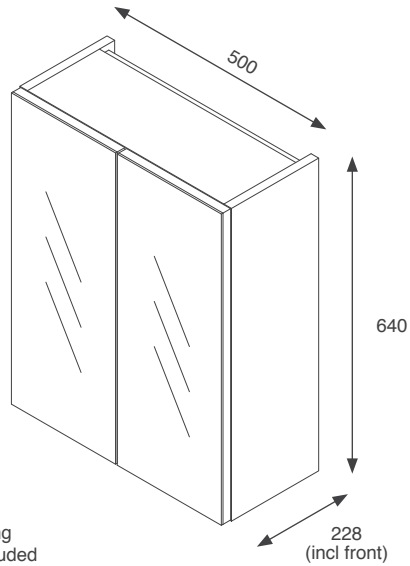

Fitted Furniture - Wall Hung Mirror Units & Slimline Wall End Panels

500mm & 600mm 2 Door Mirror Unit Kits

Slimline Wall End Panels

500mm 2 Door Mirror Unit

Black Matt FFSL50MIUBL	Indigo Matt FFSL50MIUIN
Dust Grey Matt FFSL50MIUDG	Cashmere Matt FFSL50MIUCA
Fir Green Matt FFSL50MIUFG	White Gloss FFSL50MIUWH

RRP: £409

Wall Hanging
Fittings Included