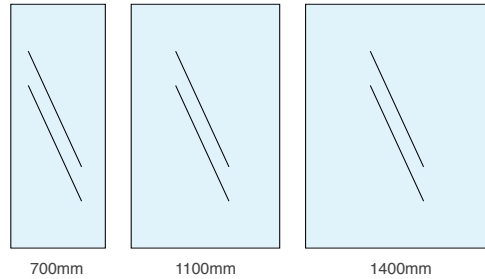

Easy as 1, 2, 3...

With the Emmi 8mm Wetroom Panel Range, designing your dream walk-in shower experience is simple; select your glass size, your colour profile and any extras:

Step 1 - Wetroom Panel Glass Size

Our toughened 8mm safety wetroom panels are available in eight different sizes and feature MyShield coating for easier cleaning.