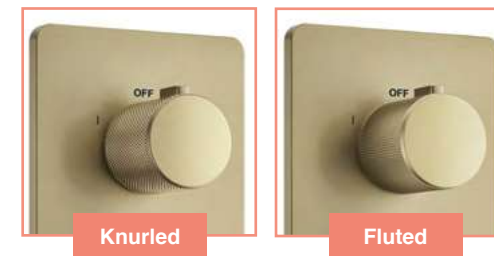

Upgrade The Look

Ryver Shower Kit available with Knurled or Fluted Handles