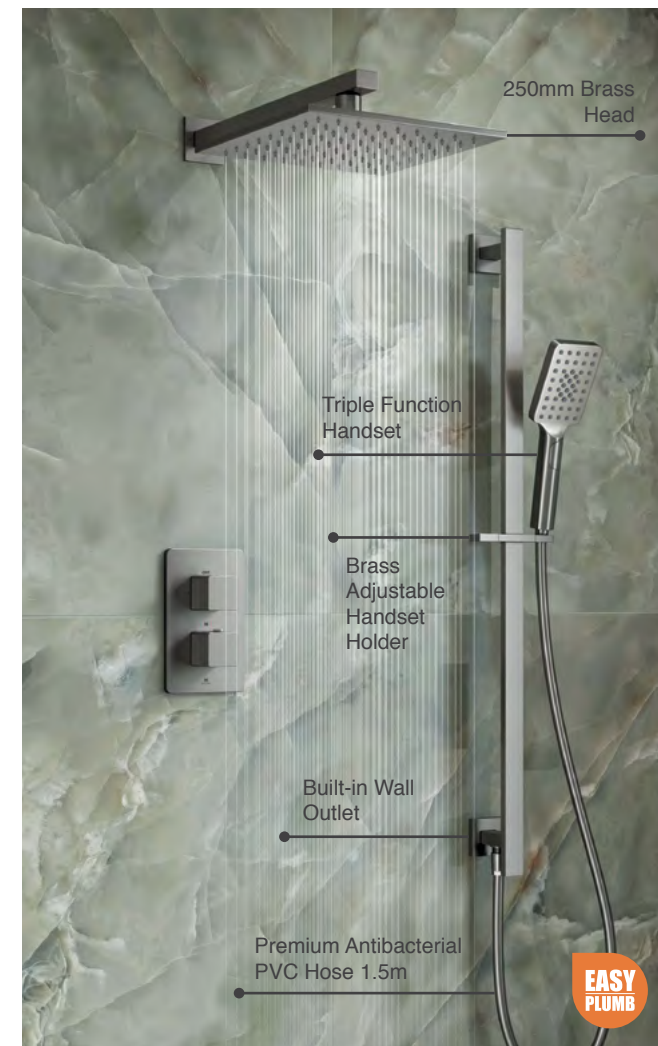

Dayla Shower Kit 3

P 1.0

- Dayla 380mm Shower Arm
- Dayla 250mm Square Brass Head
- Dayla Sliding Rail Kit with Wall Outlet
- Universal Easy-Plumb Concealed Valve Box
- 2 Outlet Thermostatic Mixer Valve & Diverter
- 2 Outlet Wall Plate with Square Valves
- Gun Metal PVD Finish

DASHKIT3GM

£1,278

P Minimum bar pressure required to outlet