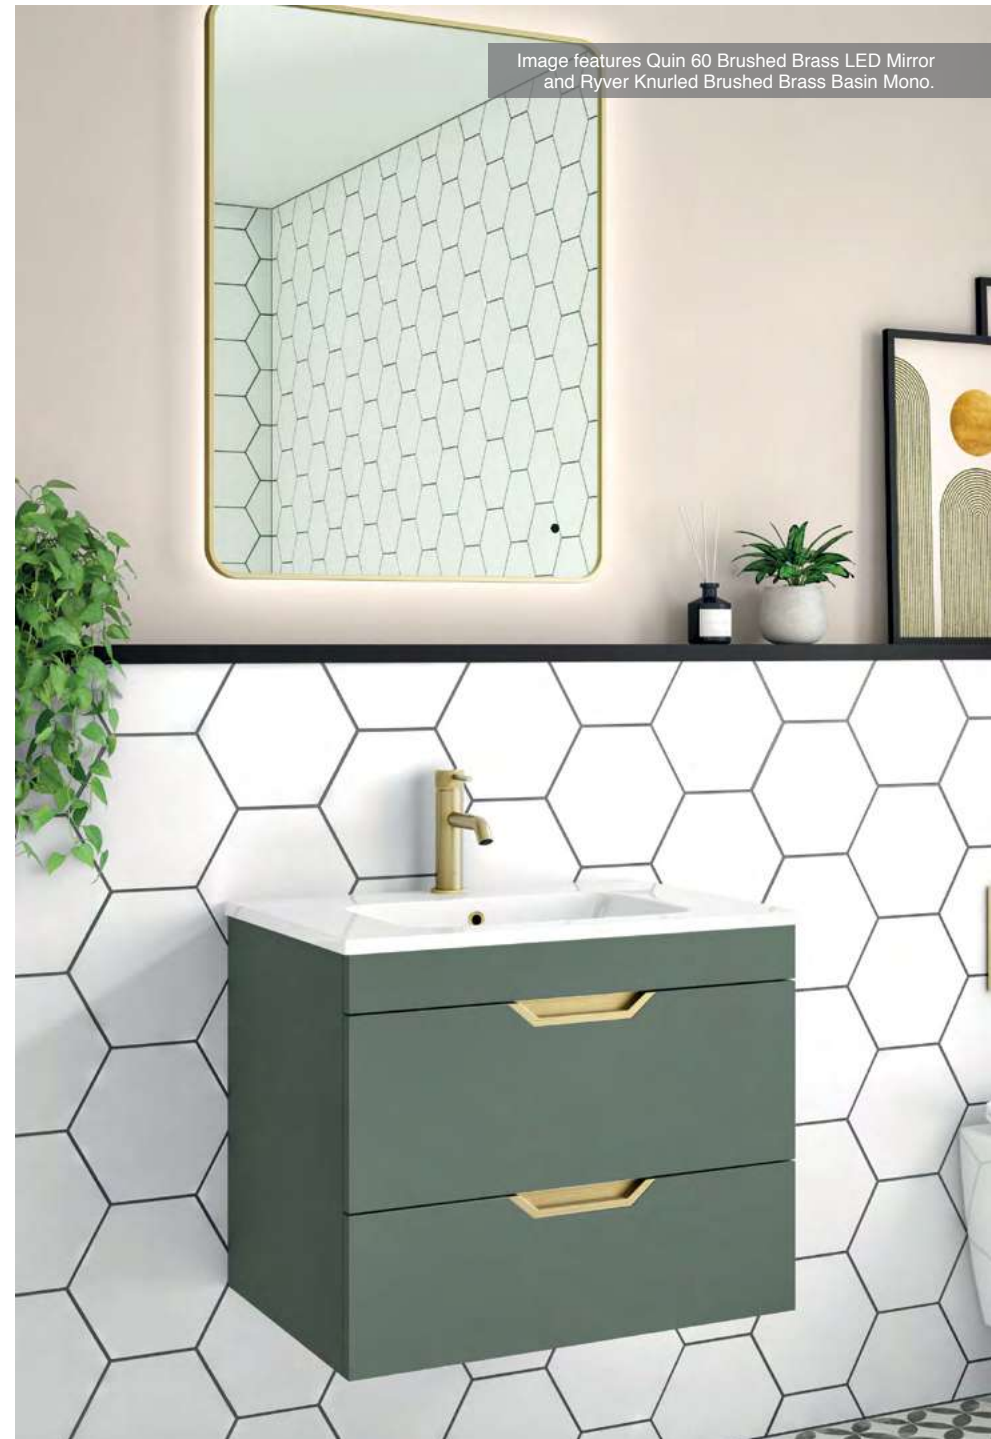

800mm Ceramics Basin

MLBACO80		800mm Core Ceramic Basin 1th		£276
----------	---	------------------------------	--	------

For Optional Handle Upgrades, see pages 58 - 59

Image features Quin 60 Brushed Brass LED Mirror and Ryver Knurled Brushed Brass Basin Mono.

Image features Octa 80 Gun Metal LED Mirror, Ryver Wall Mounted Basin Mono Gun Metal and Faro Freestanding basin.

Madison - Worktops

2 Drawer Wall Unit

A bathroom worktop is a handy way of creating extra surface space for everyday essentials, whilst creating a super sleek look. Choose from Carrara Marble, Black Marquina, Light Cement, White Gold or Black Gold, to match the shades and décor of your bathroom, or add a contrasting layer of texture.