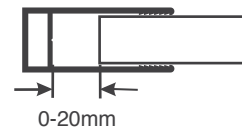

Wall Profile Adjustment