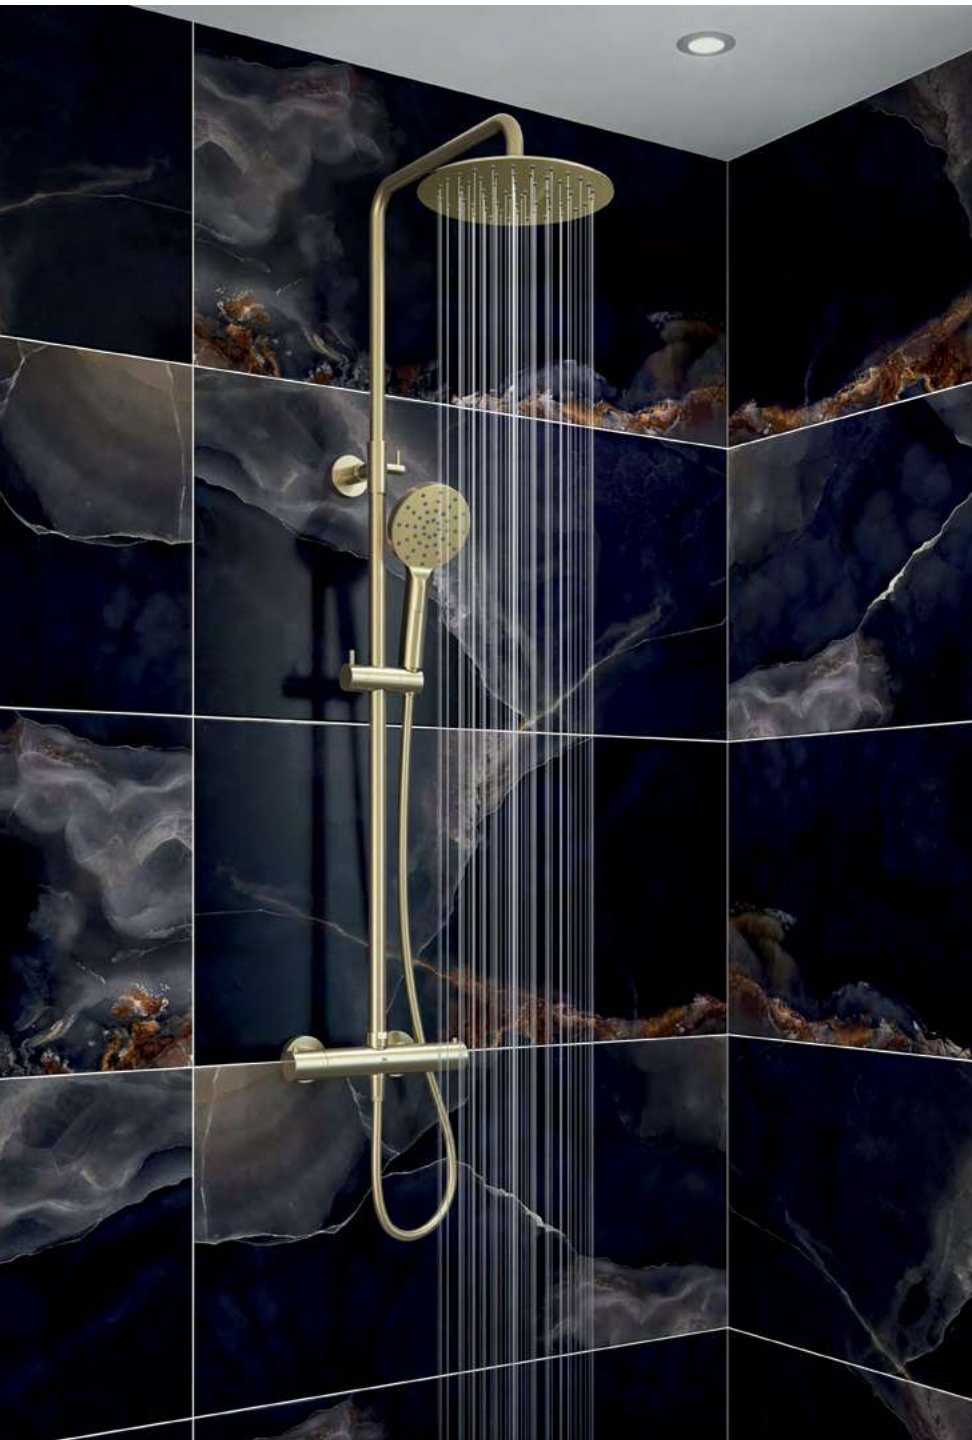

P 1.0

Ryver Shower - Brushed Brass

Exposed Thermostatic Shower

Ryver Exposed Thermostatic Shower

- Cool Touch Thermostatic Exposed Valve
- Adjustable Riser Rail Kit
- 250mm Brass Head
- Push Button Triple Function Handset
- Solid Brass Adjustable Handset Holder
- Premium Antibacterial PVC Shower Hose 1.5m
- Easy Fix Kit
- Brushed Brass PVD Finish

MLSHRYBB £680

P 1.0

Upgrade The Look

Ryver Exposed Shower available with Knurled or Fluted Handles

Ryver Exposed Shower

RYVSHOKBB	Knurled	£726
RYVSHOFBB	Fluted	£726

P 1.0

Ryver Shower Kit 1