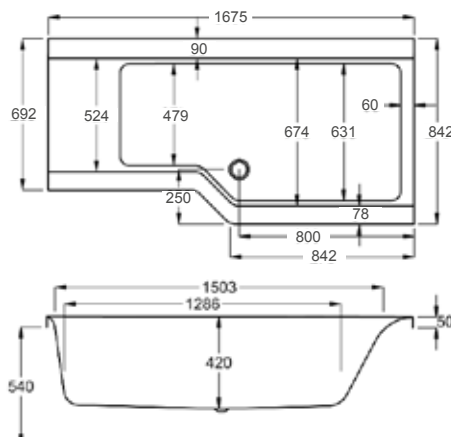

carron⁵

245 LITRES

1675 x 700-850mm RH H540mm D420mm		RRP
Bathtub	Q4-02527	£914
Front Panel	Q4-02529	£307
End Panel	Q4-02312	£147
Quantum Square Showerbath Screen	Q4-02347	£399

carronite™

245 LITRES

1675 x 700-850mm RH H540mm D420mm		RRP
Bathtub	Q4-02528	£1441
Front Panel	Q4-02530	£487
End Panel	Q4-02313	£200
Quantum Square Showerbath Screen	Q4-02347	£399