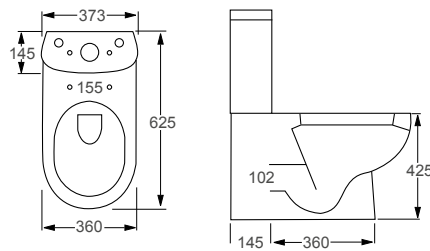

KALA		RRP
Q4-12161	Flush Fit WC Pan	£206
Q4-12159	Top Flush 3/6ltr Cistern	£120
Q4-12170	Soft Close Seat	£109

Technical Information

- Soft-close seat
- Short projection