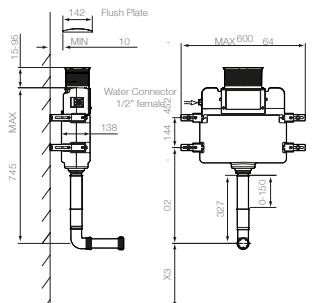

Technical Information

- 600 x 745 x 138-194
- Top or front flush plate mounting
- 3/6 litre adjustable flush option
- With an internal isolation valve to regulate the flow of water from the mains to a water service pipe
- Requires flush plate/button (available separately)
- WRAS approved and tested to the highest industry standards