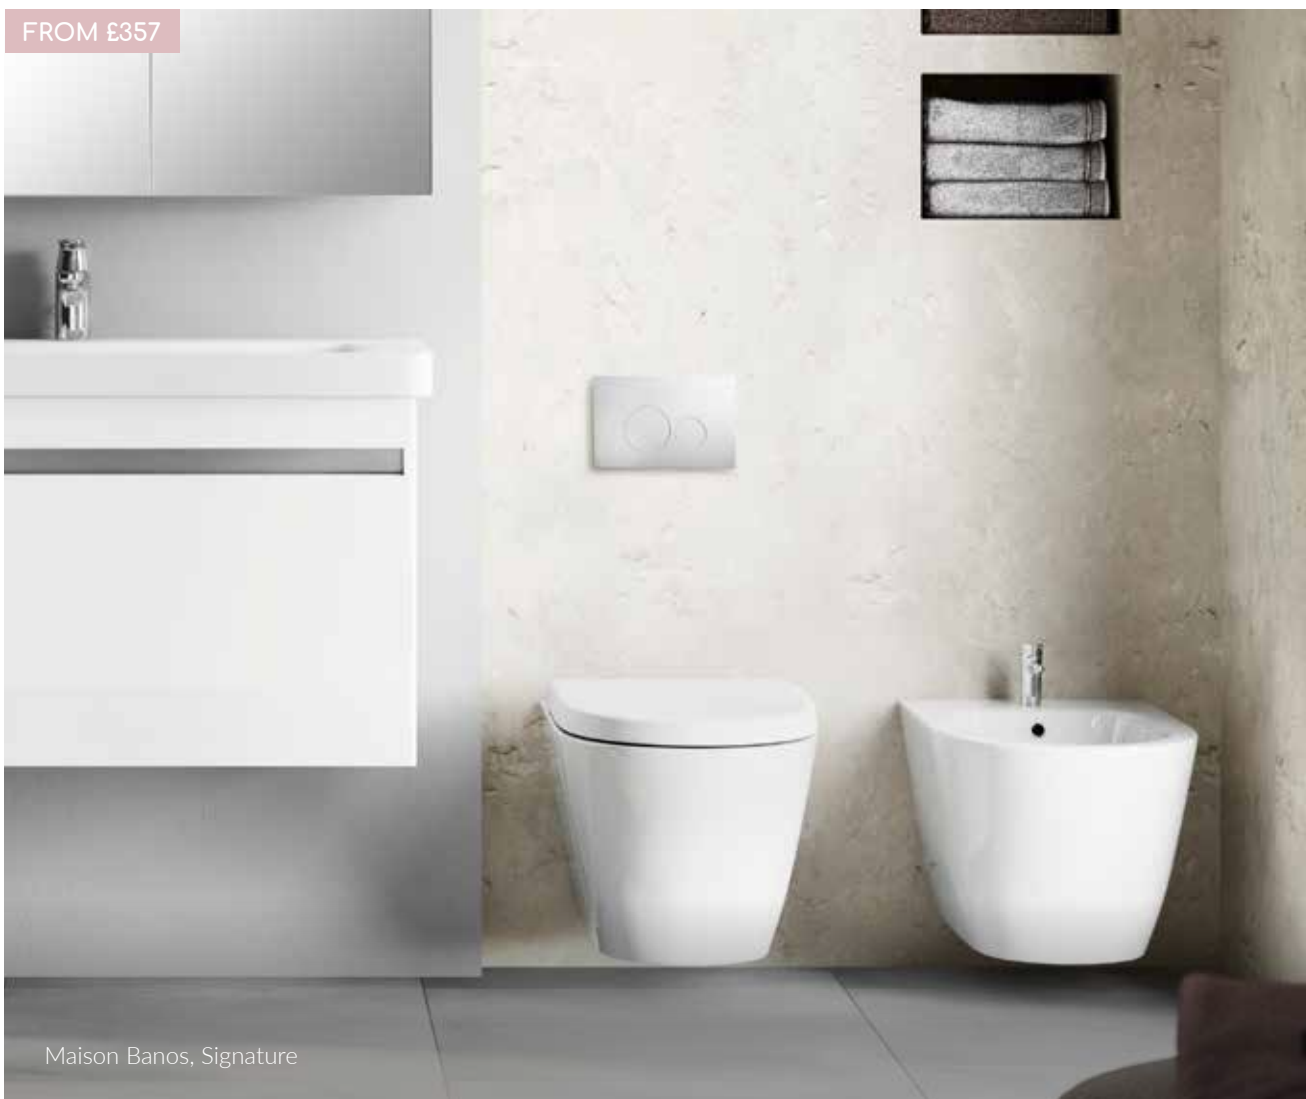

# WALL HUNG TOILETS

FROM £357

Maison Banos, Signature

RIMLESS

SIGNATURE		RRP
Q4-06416	Wall Hung Rimless WC	£275
Q4-06415	Soft Close Seat	£82