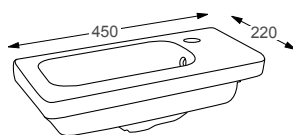

RAK
CERAMICS

RESORT		RRP
Q4-12267	450 Slimline Basin	£120
Q4-23201	Professional Basin Waste	£36

Technical Information

- 450 x 220
- One right-hand tap hole
- Professional basin waste, suitable for basins with and without an overflow – also able to adapt it to be freeflow