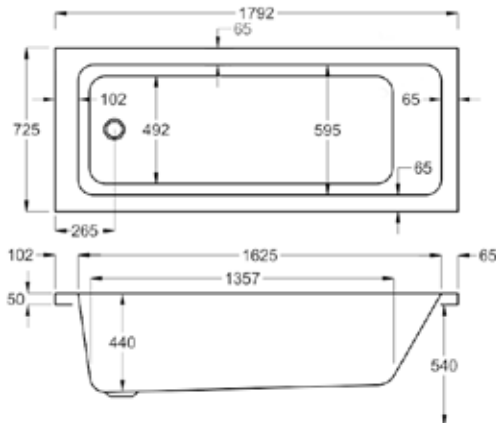

carron5

266 LITRES

1800 x 725mm H540mm D440mm		RRP
Bathtub	Q4-02153	£578
Front Panel	Q4-02322	£187
End Panel	Q4-02287	£125

carronite™

266 LITRES

1800 x 725mm H540mm D440mm		RRP
Bathtub	Q4-02154	£868
Front Panel	Q4-02323	£247
End Panel	Q4-02307	£165

1800