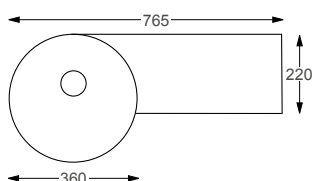

## Technical Information

- 765 x 360
- One tap hole
- Wall hung only

**RAK**  
CERAMICS

PETIT ROUND		RRP
Q4-12355	RH Basin & LH Ledge	£329
Q4-12356	LH Basin & RH Ledge	£329