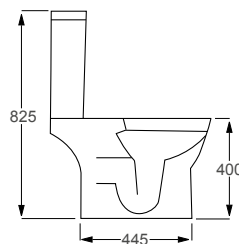

RAK CERAMICS

SUMMIT	RRP
Q4-12212 Std. WC Pan	£303
Q4-12213 Top Flush 3/6ltr Cistern	£160
Q4-12137 Soft Close Seat	£120

Technical Information

- Soft-close seat
- Quick-release seat
- Water inlet right or left
- 6/3 litre cistern