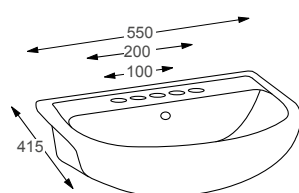

COMPACT		RRP
Q4-12075	550 Semi-Recessed Basin 1TH	£220
Q4-12076	550 Semi-Recessed Basin 2TH	£220
Q4-23201	Professional Basin Waste	£36

Technical Information

- 550 x 415 x 195
- Minimum furniture depth: 262mm
- Professional basin waste, suitable for basins with and without an overflow – also able to adapt it to be freeflow