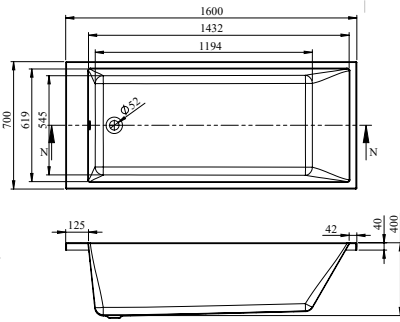

1600

210 LITRES

1600 x 700mm H500mm D400mm	RRP
Bath tub	Q4-07077
	£429

1700

230 LITRES

1700 x 700mm H500mm D400mm	RRP
Bath tub	Q4-07078
	£449

1700

240 LITRES

1700 x 750mm H500mm D400mm	RRP
Bath tub	Q4-07079
	£499

1800

270 LITRES

1800 x 700mm H500mm D400mm	RRP
Bath tub	Q4-07080
	£565

We recommend:

The Artist wall mounted bath spout and valve, see from page 375.

Key features:

- Leading European manufacturer
- Superb heat retention
- Industry-leading design