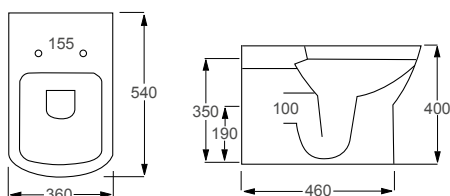

RAK
CERAMICS

SUMMIT		RRP
Q4-12118	Back To Wall Pan	£319
Q4-12137	Soft Close Seat	£120
Q4-19133	6/3ltr Concealed Cistern	£99

Technical Information

- Soft-close seat
- Quick-release seat