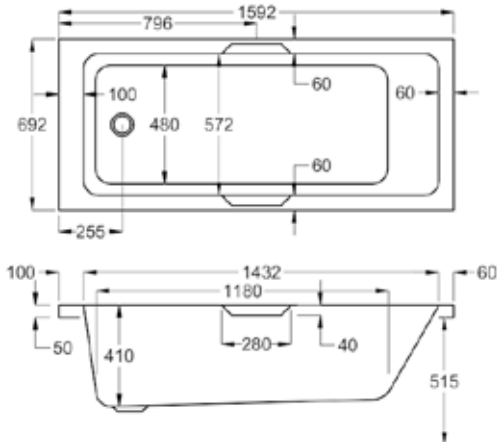

1600

carron5

213 LITRES

1600 x 700mm H515mm D410mm		RRP
Bathtub	Q4-02167	£502
Front Panel	Q4-02316	£157
End Panel	Q4-02285	£125

carronite™

213 LITRES

1600 x 700mm H515mm D410mm		RRP
Bathtub	Q4-02168	£793
Front Panel	Q4-02317	£226
End Panel	Q4-02271	£165

1650