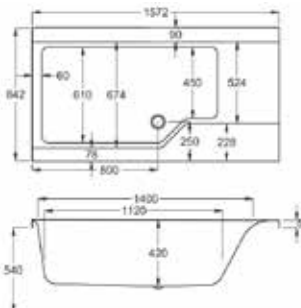

carronite™ URBAN SWING SHOWER BATH

225 LITRES

1575 x 850mm LH H540mm D420mm		RRP
Bathtub	Q4-02432	£1441
Front Panel	Q4-02440	£226
L Shape Panel	Q4-02441	£447
Quantum Square Showerbath Screen	Q4-02347	£399

carronite™

225 LITRES

1575 x 850mm RH H540mm D420mm		RRP
Bathtub	Q4-02434	£1441
Front Panel	Q4-02440	£226
L Shape Panel	Q4-02441	£447
Quantum Square Showerbath Screen	Q4-02347	£399

We recommend:

The Maison Banos Artist Overflow Bath Filler & Waste, see page 397.

Key features:

- Leading European manufacturer
- Superb heat retention
- Industry leading design