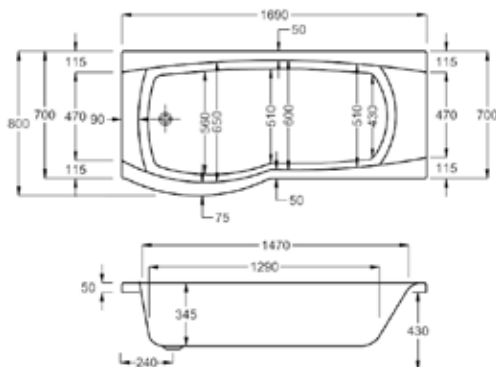

carron⁵

190 LITRES

1700 x 700-800mm LH H430mm D345mm		RRP
Bath tub	Q4-02025	£883
Front Panel	Q4-02250	£224
End Panel	Q4-02258	£125
Shower Screen	Q4-02343	£371

carronite™

190 LITRES

1700 x 700-800mm LH H430mm D345mm		RRP
Bath tub	Q4-02026	£1379
Front Panel	Q4-02251	£452
End Panel	Q4-02259	£165
Shower Screen	Q4-02343	£371

1700