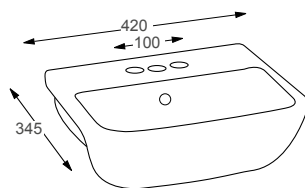

RAK
CERAMICS

SERIES 600		RRP
Q4-12116	420 Semi-Recessed Basin 1TH	£193
Q4-12117	420 Semi-Recessed Basin 2TH	£193
Q4-23201	Professional Basin Waste	£36

Technical Information

- 420 x 345 x 165
- Minimum furniture depth: 255mm
- Professional basin waste, suitable for basins with and without an overflow – also able to adapt it to be freeflow