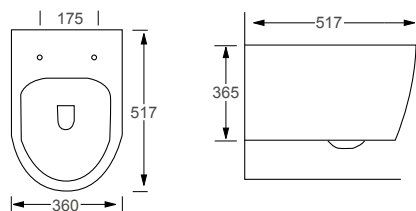

RIMLESS

SIGNATURE		RRP
Q4-06416	Wall Hung Rimless WC	£275
Q4-06415	Soft Close Seat	£82

Technical Information

- Soft-close seat
- Rimless WC
- Requires frame system