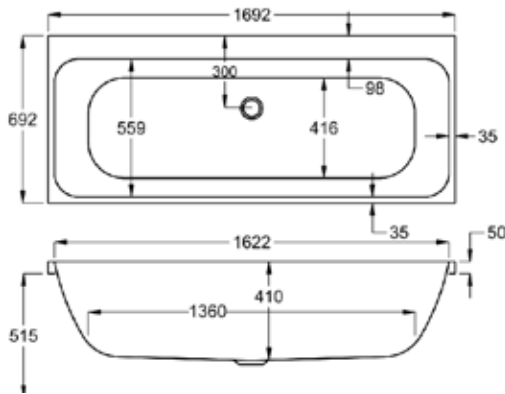

1700

carron5

205 LITRES

1700 x 700mm H515mm D410mm		RRP
Bathtub	Q4-02191	£499
Front Panel	Q4-02320	£157
End Panel	Q4-02285	£125
CARRONITE L Shape Panel	Q4-02299	£442

carronite™

205 LITRES

1700 x 700mm H515mm D410mm		RRP
Bathtub	Q4-02192	£839
Front Panel	Q4-02321	£226
End Panel	Q4-02271	£165
CARRONITE L Shape Panel	Q4-02299	£442

1700