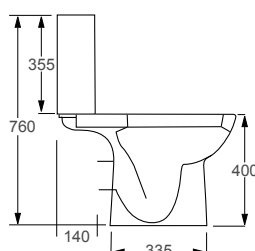

RAK CERAMICS

ORIGIN 62	RRP
Q4-12435 WC Pan & Cistern	£275
Q4-12226 Soft Close Seat	£81

Technical Information

- Soft-close seat
- Quick-release seat
- Water inlet right or left
- 6/3 litre cistern