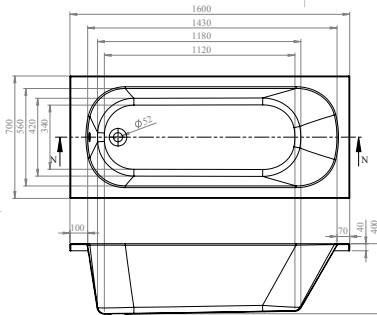

160 LITRES

1500 x 700mm H500mm D400mm	RRP
Bath tub	Q4-07071 £285

1600