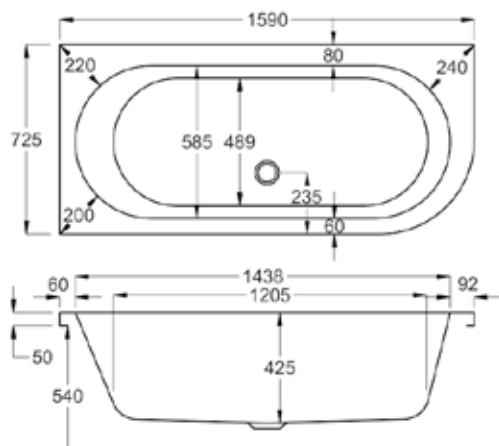

carron5

197 LITRES

1600 x 725mm RH H540mm D425mm		RRP
Bathtub	Q4-02211	£698
Curved Panel	Q4-02334	£313

carronite™

197 LITRES

1600 x 725mm RH H540mm D425mm		RRP
Bathtub	Q4-02212	£1122
Curved Panel	Q4-02335	£441