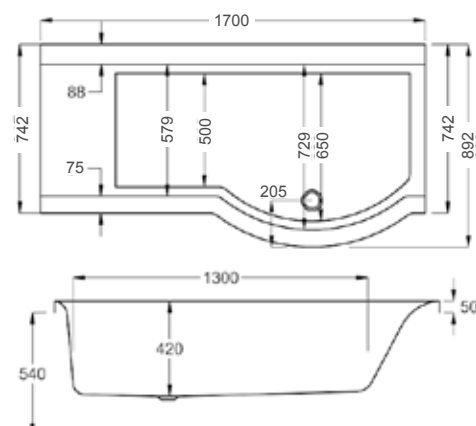

carron⁵

260 LITRES

1700 x 750-900mm RH H540mm D420mm		RRP
Bathtub	Q4-02371	£942
Front Panel	Q4-02375	£307
End Panel	Q4-02385	£147
Shower Screen	Q4-02380	£377

carronite™

260 LITRES

1700 x 750-900mm RH H540mm D420mm		RRP
Bathtub	Q4-02372	£1475
Front Panel	Q4-02376	£487
L Shape Panel	Q4-02506	£674
End Panel	Q4-02383	£199
Shower Screen	Q4-02380	£377