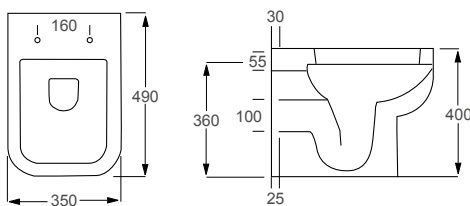

SERIES 600		RRP
Q4-12108	Back To Wall Pan	£242
Q4-12156	Soft Close Seat	£109
Q4-19133	6/3ltr Concealed Cistern	£99

Technical Information

- Soft-close seat
- Quick-release seat
- Short projection