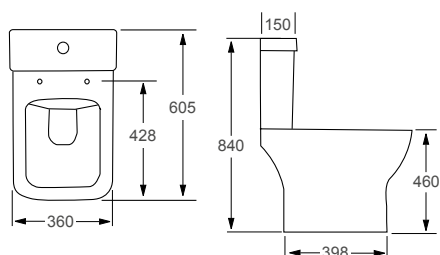

MAISON BANOS
RIMLESS

OUTLINE	RRP
Q4-06405 Tall Open Back WC Pan	£272
Q4-06403 Top Flush Cistern	£100
Q4-06419 Slim Soft Close Seat	£82
Q4-06401 Soft Close Seat	£76

Technical Information

- Soft-close seat
- Quick-release seat
- Water inlet right or left