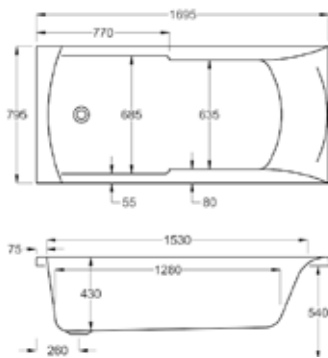

1700

carron⁵ APEX SINGLE ENDED

210 LITRES

1700 x 800mm H540mm D430mm		RRP
Bathtub	Q4-02011	£754
Front Panel	Q4-02318	£176
End Panel	Q4-02291	£125

carronite™

210 LITRES

1700 x 800mm H540mm D430mm		RRP
Bathtub	Q4-02012	£824
Front Panel	Q4-02319	£237
End Panel	Q4-02277	£165