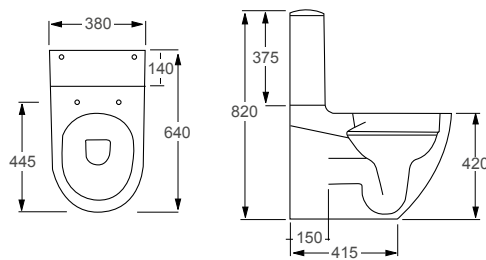

RAK
CERAMICS
RIMLESS

DES		RRP
Q4-12343	Flush Fit WC Pan	£429
Q4-12307	Top Flush Cistern	£209
Q4-12342	Soft Close Seat	£127

Technical Information

- Soft-close seat
- Quick-release seat
- Rimless WC
- Water inlet right or left
- 6/3 litre cistern