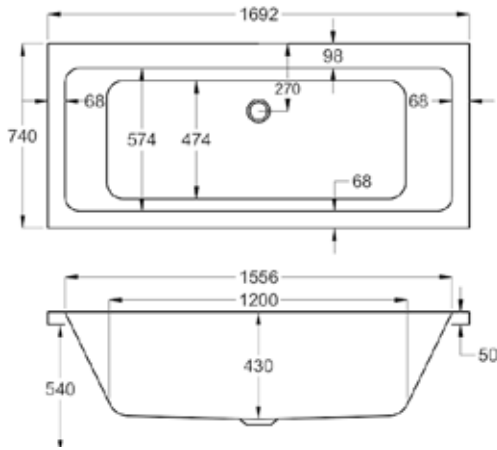

1700

carron⁵

190 LITRES

1700 x 750mm H540mm D430mm		RRP
Bathtub	Q4-02157	£535
Front Panel	Q4-02318	£176
End Panel	Q4-02289	£125

carronite™

190 LITRES

1700 x 750mm H540mm D430mm		RRP
Bathtub	Q4-02158	£841
Front Panel	Q4-02319	£237
End Panel	Q4-02275	£165

1700