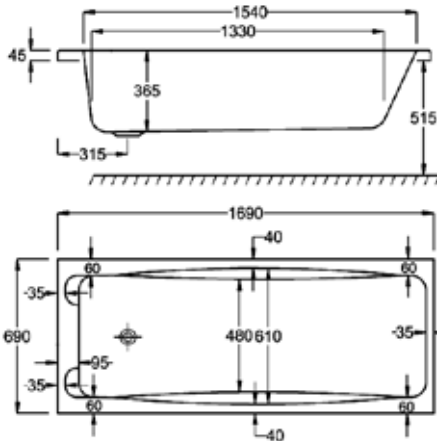

carron SWALLOW TWIN GRIP - SINGLE ENDED

Featuring gentle curves, twin grip handles and an anti-slip base, the Swallow bath will stand the test of time.

Choose from 5mm acrylic or Carronite, which keeps your bath water warmer for longer.

Key features:

- Made in the UK
- Available in Carron 8
- Premium strength
- Textured base
- Twin grip

1700