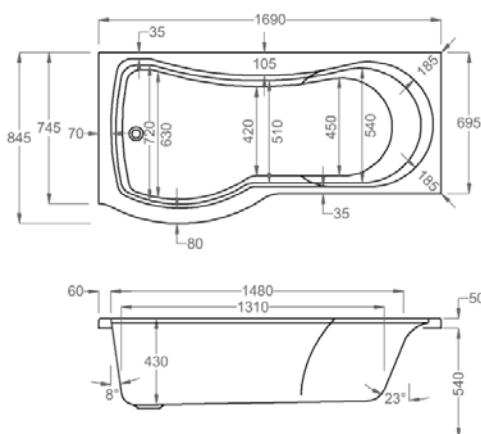

# carron ARC CURVED SHOWER BATH

Featuring contoured lines and a wide curved end, the Arc is both luxurious and comfortable.

You'll have plenty of space for showering in this asymmetrical bath.

1700

carron<sup>5</sup>