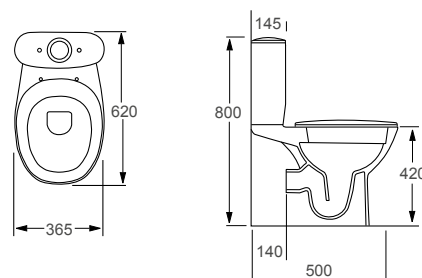

MORNING		RRP
Q4-12275	Flush Fit WC Pan	£177
Q4-12274	Top Flush Cistern	£120
Q4-12278	Soft Close Seat	£109

Technical Information

- Soft-close seat
- Quick-release seat
- Rimless WC
- Water inlet right or left
- 6/3 litre cistern