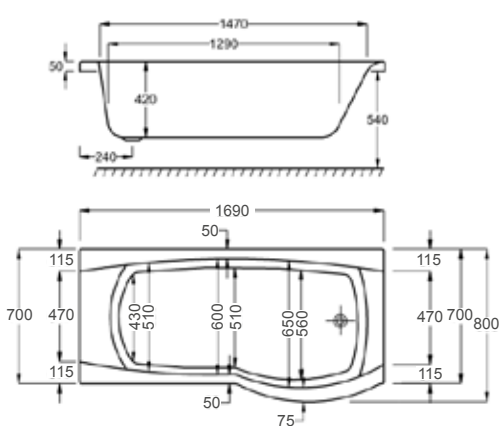

carron5

230 LITRES

1700 x 700-800mm RH H540mm D420mm		RRP
Bathtub	Q4-02077	£857
Front Panel	Q4-02297	£224
End Panel	Q4-02312	£147
Shower Screen	Q4-02343	£371

carronite™

230 LITRES

1700 x 700-800mm RH H540mm D420mm		RRP
Bathtub	Q4-02078	£1340
Front Panel	Q4-02298	£464
End Panel	Q4-02313	£200
Shower Screen	Q4-02343	£371