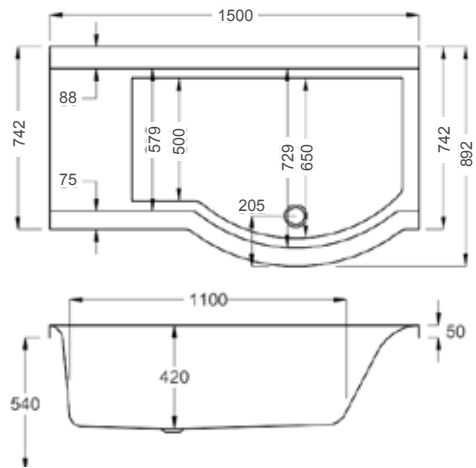

**carronite™**

228 LITRES

1500 x 750-900mm LH H540mm D420mm		RRP
Bathtub	Q4-02366	£1475
Front Panel	Q4-02374	£487
L Shape Panel	Q4-02505	£665
End Panel	Q4-02383	£199
Shower Screen	Q4-02380	£377

1500

**carron<sup>5</sup>**