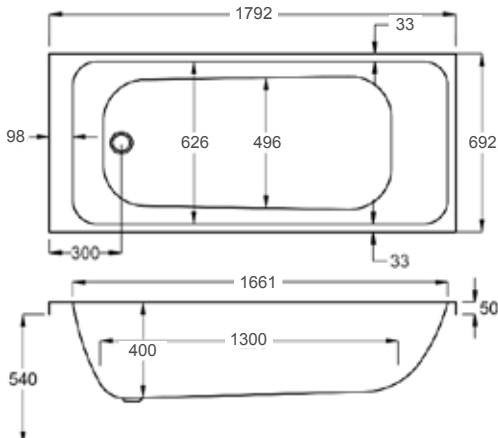

carron5

255 LITRES

1800 x 700mm H540mm D400mm		RRP
Bathtub	Q4-02571	£647
Front Panel	Q4-02322	£187
End Panel	Q4-02286	£125
CARRONITE L Shape Panel	Q4-02311	£442

carronite™

255 LITRES

1800 x 700mm H540mm D400mm		RRP
Bathtub	Q4-02572	£1028
Front Panel	Q4-02323	£247
End Panel	Q4-02272	£165
CARRONITE L Shape Panel	Q4-02311	£442