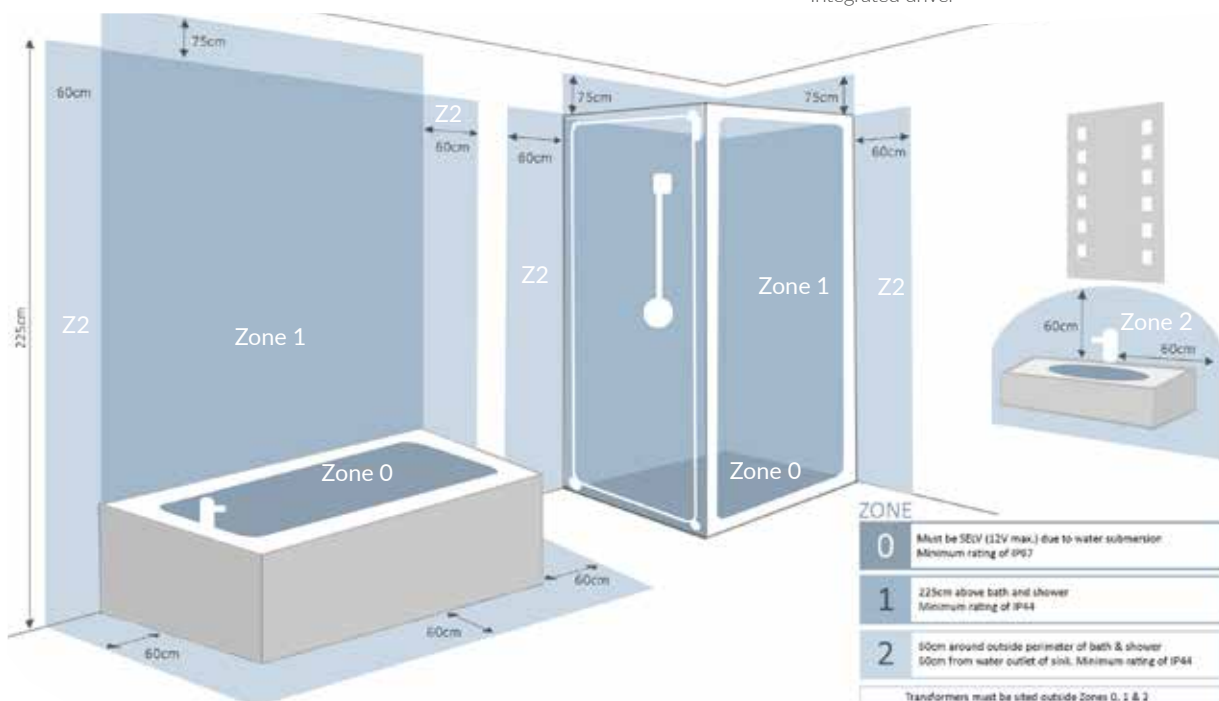

Key features:

- Luminous efficacy 100Lm/W
- Brighter than a 50W GU10 Halogen
- Reduces SKUs - TrioTone (3000K, 4000K, 5000K)
- Fully tested to 30, 60, 90 minutes fire rating
- Dimmable from 0-100%
- Integrated driver
- Super slim interchangeable bezels to provide a high-end solution
- Fully compliant with all current UK building regulations
- 220-240v
- Lumens 650-700
- 50,000 hours