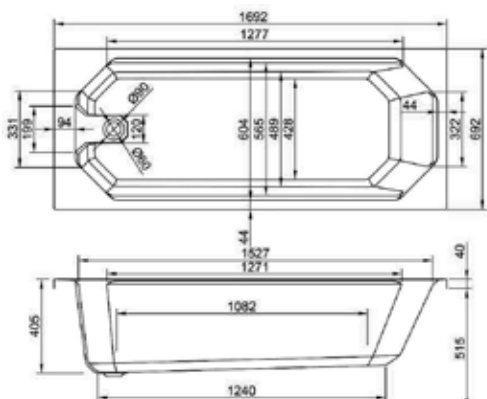

carron⁵

209 LITRES

1700 x 700mm H515mm D405mm		RRP
Bathtub	Q4-02559	£499
Front Panel	Q4-02320	£157
End Panel	Q4-02285	£125

carronite™

209 LITRES

1700 x 700mm H515mm D405mm		RRP
Bathtub	Q4-02560	£839
Front Panel	Q4-02321	£226
End Panel	Q4-02271	£165