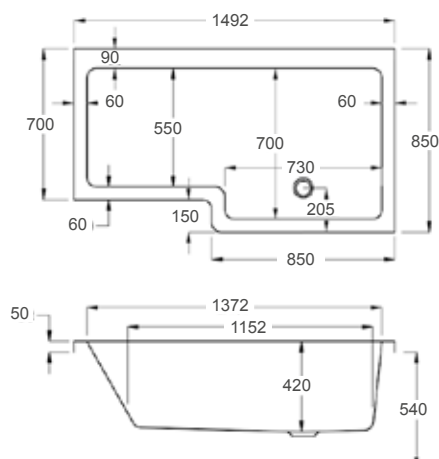

carron⁵

229 LITRES

1500 x 700-850mm RH H540mm D420mm		RRP
Bathtub	Q4-02175	£660
Front Panel	Q4-02324	£233
End Panel	Q4-02312	£147
Quantum Square Showerbath Screen	Q4-02347	£399

carronite™

229 LITRES

1500 x 700-850mm RH H540mm D420mm		RRP
Bathtub	Q4-02176	£941
Front Panel	Q4-02325	£502
End Panel	Q4-02313	£200
Quantum Square Showerbath Screen	Q4-02347	£399