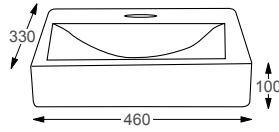

# SIT ON & WALL HUNG BASINS

Linea™

NAPLES		RRP
Q4-19306	460 Sit On Basin	£242
Q4-23201	Professional Basin Waste	£36