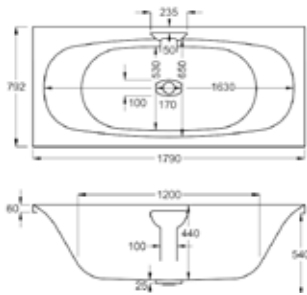

1800

carron⁵ ECHELON - DOUBLE ENDED

230 LITRES

1800 x 800mm H540mm D440mm		RRP
Bathtub	Q4-02081	£1385
Front Panel	Q4-02322	£187
End Panel	Q4-02291	£125
Manual Valve Single Lever	Q4-43054	£185

Bath comes with filler and waste

carronite™

230 LITRES

1800 x 800mm H540mm D440mm		RRP
Bathtub	Q4-02082	£1798
Front Panel	Q4-02323	£247
End Panel	Q4-02277	£165
Manual Valve Single Lever	Q4-43054	£185

Bath comes with filler and waste