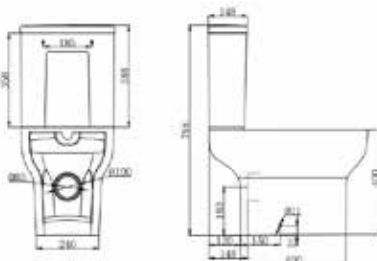

RIMLESS

SPACE		RRP
Q4-06430	Rimless Close Coupled Pan	£188
Q4-06431	Top Flush Cistern	£104
Q4-06428	Soft Close Seat	£79

Technical Information

- Rimless design