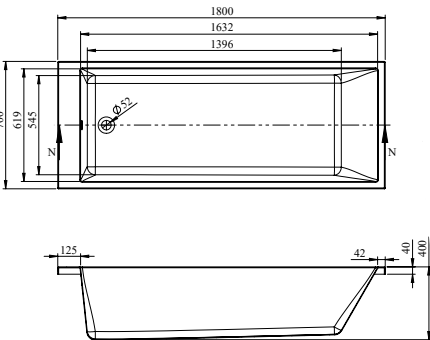

240 LITRES

1700 x 750mm H500mm D400mm	RRP
Bath tub	Q4-07079
	£499

1800

270 LITRES

1800 x 700mm H500mm D400mm	RRP
Bath tub	Q4-07080
	£565