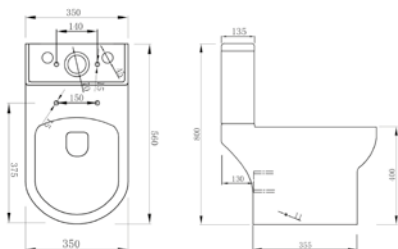

# CLOSE COUPLED TOILETS - OPEN BACK

FROM £273

Maison Banos, Minimalist

NEW

RIMLESS

MINIMALIST SHORT PROJECTION		RRP
Q4-06452	Close Coupled Pan	£152
Q4-06453	Cistern	£74
Q4-06454	Soft Close Seat	£47