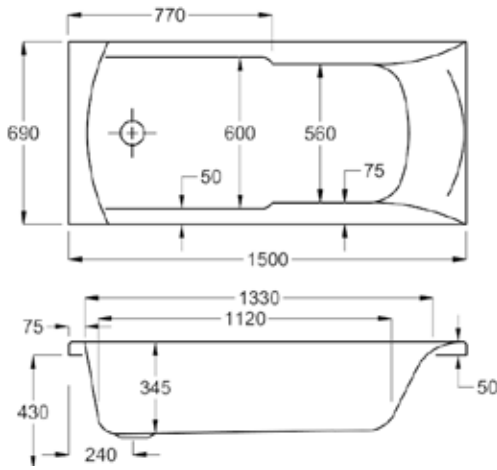

## Key features:

- Made in the UK
- Superb heat retention
- Premium strength
- Industry-leading design
- L Panel option available

1500

**carron5**

131 LITRES

1500 x 700mm H430mm D345mm		RRP
Bathtub	Q4-02029	£433
Front Panel	Q4-02252	£157
End Panel	Q4-02258	£125
CARRONITE L Shape Panel	Q4-02499	£442