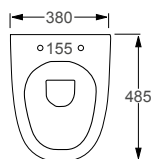

RAK
CERAMICS

RIMLESS

SENSATION	RRP
Q4-12301 Mini Wall Hung Rimless Pan	£396
Q4-12305 Soft Close Seat	£127

Technical Information

- Soft-close seat
- Quick-release seat
- Rimless WC
- Hidden fixings
- Requires frame system