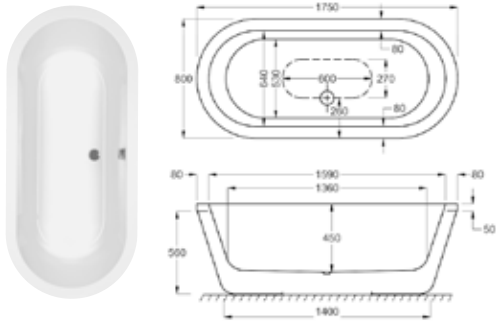

carron HALCYON OVAL & SQUARE FREESTANDING

1750

carronite™ HALCYON OVAL FREESTANDING 270 LITRES

1750 x 800mm H560mm D450mm		RRP
Bathtub	Q4-02102	£2131
Bathtub	Q4-02104	£2131
Bathtub	Q4-02103	£2131

Comes with waste

1750