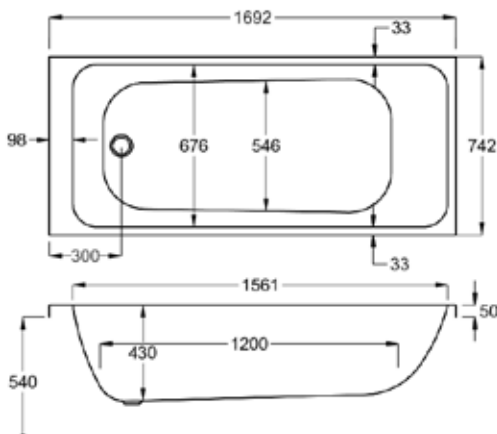

carron5

257 LITRES

1700 x 750mm H540mm D430mm		RRP
Bathtub	Q4-02424	£619
Front Panel	Q4-02318	£176
End Panel	Q4-02289	£125
CARRONITE L Shape Panel	Q4-02300	£442

carronite™

257 LITRES

1700 x 750mm H540mm D430mm		RRP
Bathtub	Q4-02425	£977
Front Panel	Q4-02319	£237
End Panel	Q4-02275	£165
CARRONITE L Shape Panel	Q4-02300	£442