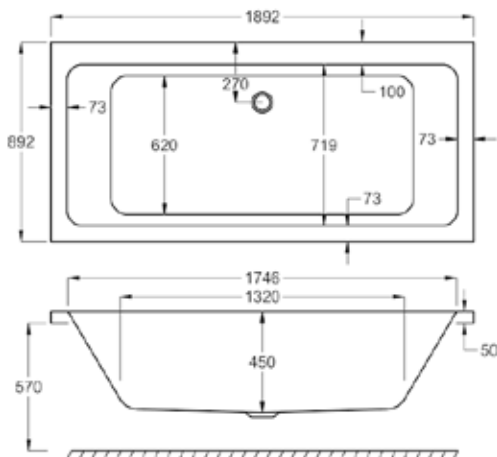

carron⁵

350 LITRES

1900 x 900mm H570mm D450mm		RRP
Bathtub	Q4-02163	£1001
Front Panel	Q4-02284	£187
End Panel	Q4-02294	£139

carronite™

350 LITRES

1900 x 900mm H570mm D450mm		RRP
Bathtub	Q4-02164	£1458
Front Panel	Q4-02270	£247
End Panel	Q4-02279	£181