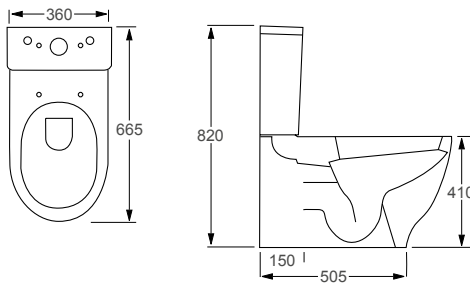

RAK
CERAMICS

MOON		RRP
Q4-12227	Flush Fit WC Pan	£392
Q4-12231	Top Flush 3/6ltr Cistern	£209
Q4-12236	Soft Close Seat	£164

Technical Information

- Soft-close seat
- Quick-release seat
- Water inlet right or left