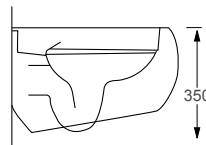

### Technical Information

- Soft-close seat
- Quick-release seat
- Rimless WC
- Requires frame system

**RAK**  
CERAMICS

**RIMLESS**

CLOUD MATT/GLOSS		RRP
Q4-12330	Matt Wall Hung Rimless Pan	£899
Q4-12331	Matt Soft Close Seat	£299
Q4-12329	Gloss Wall Hung Rimless Pan	£873
Q4-12328	Gloss Soft Close Seat	£296