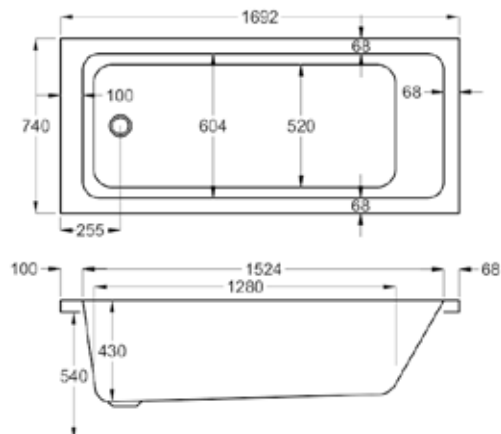

carron⁵

240 LITRES

1700 x 750mm H540mm D430mm		RRP
Bathtub	Q4-02147	£535
Front Panel	Q4-02318	£176
End Panel	Q4-02289	£125

carronite™

240 LITRES

1700 x 750mm H540mm D430mm		RRP
Bathtub	Q4-02148	£841
Front Panel	Q4-02319	£237
End Panel	Q4-02275	£165

1700