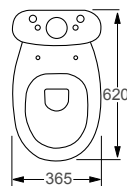

RAK CERAMICS

RIMLESS

MORNING	RRP
Q4-12273 Std. WC Pan	£177
Q4-12274 Top Flush Cistern	£120
Q4-12278 Soft Close Seat	£109

Technical Information

- Soft-close seat
- Quick-release seat
- Rimless WC
- Water inlet right or left
- 6/3 litre cistern