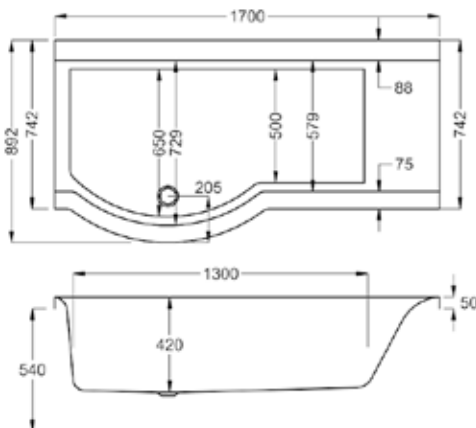

carron⁵

260 LITRES

1700 x 750-900mm LH H540mm D420mm		RRP
Bathtub	Q4-02369	£942
Front Panel	Q4-02375	£307
End Panel	Q4-02385	£147
Shower Screen	Q4-02380	£377

carronite™

260 LITRES

1700 x 750-900mm LH H540mm D420mm		RRP
Bathtub	Q4-02370	£1475
Front Panel	Q4-02376	£487
L Shape Panel	Q4-02506	£674
End Panel	Q4-02383	£199
Shower Screen	Q4-02380	£377

1700