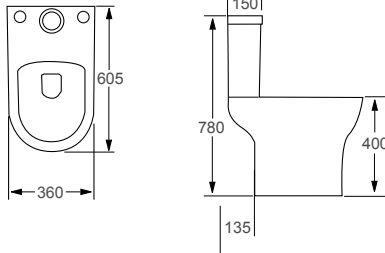

RIMLESS

ICON		RRP
Q4-06408	Std. WC Pan	£188
Q4-06409	Top Flush Cistern	£104
Q4-06407	Soft Close Seat	£76
Q4-06410	Slim Soft Close Seat	£86

Technical Information

- Soft-close seat
- Quick-release seat
- Water inlet right or left