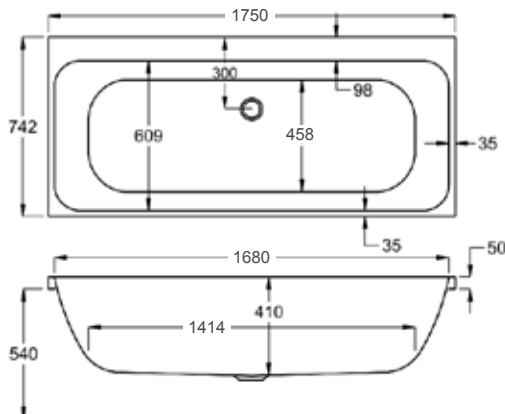

1750

**carron5**

236 LITRES

1750 x 750mm H540mm D410mm		RRP
Bathtub	Q4-02593	£635
Front Panel	Q4-02601	£176
End Panel	Q4-02289	£125
CARRONITE L Shape Panel	Q4-02607	£442

**carronite™**

236 LITRES

1750 x 750mm H540mm D410mm		RRP
Bathtub	Q4-02594	£1003
Front Panel	Q4-02602	£237
End Panel	Q4-02275	£165
CARRONITE L Shape Panel	Q4-02607	£442