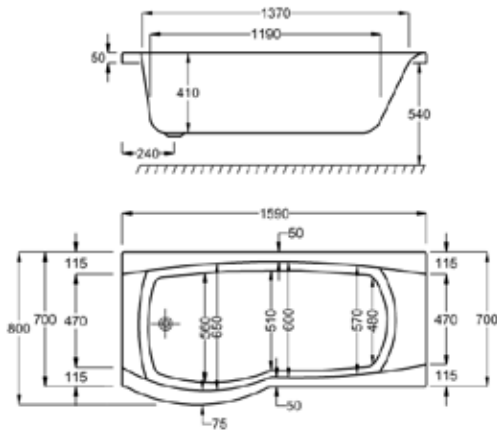

1600

carron5

210 LITRES

1600 x 700-800mm LH H540mm D410mm		RRP
Bathtub	Q4-02071	£857
Front Panel	Q4-02295	£224
End Panel	Q4-02312	£147
Shower Screen	Q4-02343	£371

carronite™

210 LITRES

1600 x 700-800mm LH H540mm D410mm		RRP
Bathtub	Q4-02072	£1340
Front Panel	Q4-02296	£452
End Panel	Q4-02313	£200
Shower Screen	Q4-02343	£371

1600