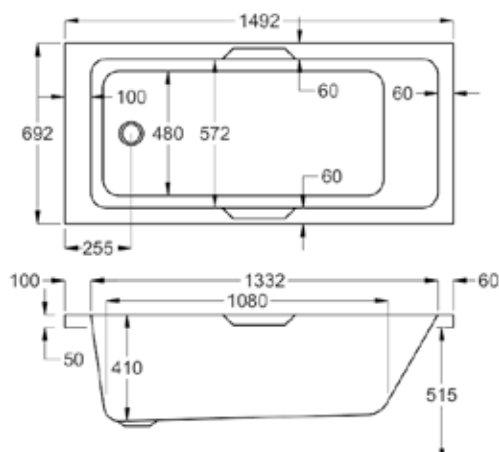

OPTIONAL GRIPS		RRP
Matt Black Grips (Pair factory fitted before delivery)	Q4-02549	£80

carron⁵

198 LITRES

1500 x 700mm H515mm D410mm		RRP
Bathtub	Q4-02165	£502
Front Panel	Q4-02315	£157
End Panel	Q4-02285	£125

carronite™

198 LITRES

1500 x 700mm H515mm D410mm		RRP
Bathtub	Q4-02166	£793
Front Panel	Q4-02314	£226
End Panel	Q4-02271	£165