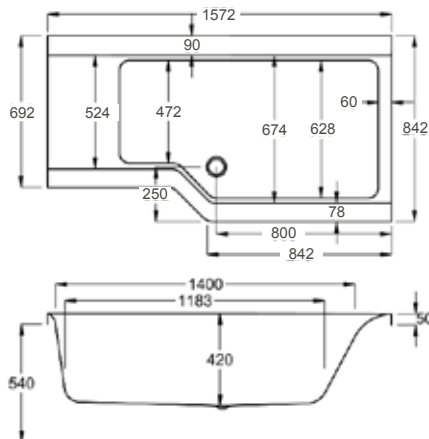

carron⁵

225 LITRES

1575 x 700-850mm RH H540mm D420mm		RRP
Bathtub	Q4-02429	£914
Front Panel	Q4-02437	£307
End Panel	Q4-02312	£147
Quantum Square Showerbath Screen	Q4-02347	£399

carronite™

225 LITRES

1575 x 700-850mm RH H540mm D420mm		RRP
Bathtub	Q4-02430	£1441
Front Panel	Q4-02438	£487
End Panel	Q4-02313	£200
Quantum Square Showerbath Screen	Q4-02347	£399

1675