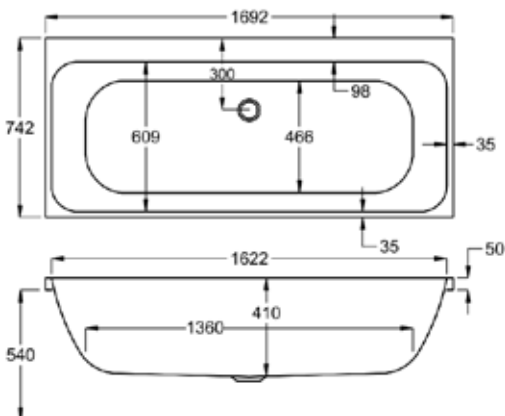

carron5

230 LITRES

1700 x 750mm H540mm D410mm		RRP
Bathtub	Q4-02195	£619
Front Panel	Q4-02318	£176
End Panel	Q4-02289	£125
CARRONITE L Shape Panel	Q4-02300	£442

carronite™

230 LITRES

1700 x 750mm H540mm D410mm		RRP
Bathtub	Q4-02196	£977
Front Panel	Q4-02319	£237
End Panel	Q4-02275	£165
CARRONITE L Shape Panel	Q4-02300	£442

1750