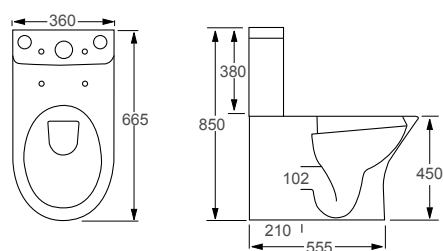

RAK
CERAMICS
RIMLESS

RESORT CLOSED BACK	RRP
Q4-12254 Tall Flush Fit Rimless WC Pan	£452
Q4-12252 Top Flush Cistern	£182
Q4-12288 Slim Soft Close Seat	£120
Q4-12154 Soft Close Seat	£120

Technical Information

- Soft-close seat
- Quick-release seat
- Water inlet right or left
- Rimless WC