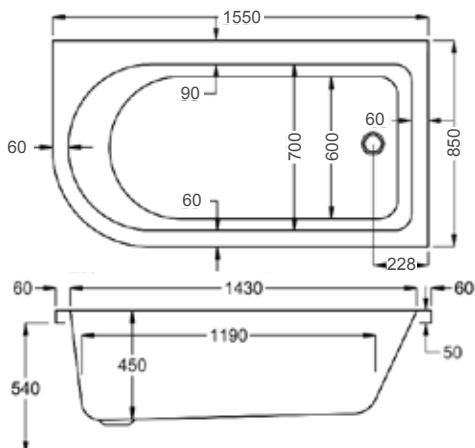

1550

**carron**<sup>5</sup>

262 LITRES

1550 x 850mm LH H540mm D450mm		RRP
Bathtub	Q4-02398	£906
Curved Panel	Q4-02404	£328
Shower Screen	Q4-04001	£197

**carronite**<sup>™</sup>

262 LITRES

1550 x 850mm LH H540mm D450mm		RRP
Bathtub	Q4-02399	£1415
Curved Panel	Q4-02405	£466
Shower Screen	Q4-04001	£197