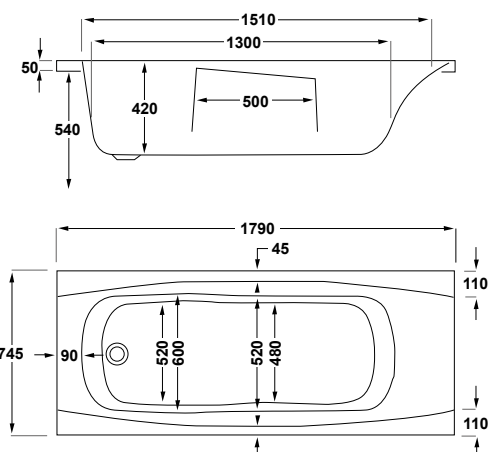

carron5

210 LITRES

1800 x 750mm H540mm D420mm		RRP
Bathtub	Q4-02116	£856
Front Panel	Q4-02322	£187
End Panel	Q4-02289	£125

carronite™

210 LITRES

1800 x 750mm H540mm D420mm		RRP
Bathtub	Q4-02117	£1224
Front Panel	Q4-02323	£247
End Panel	Q4-02275	£165