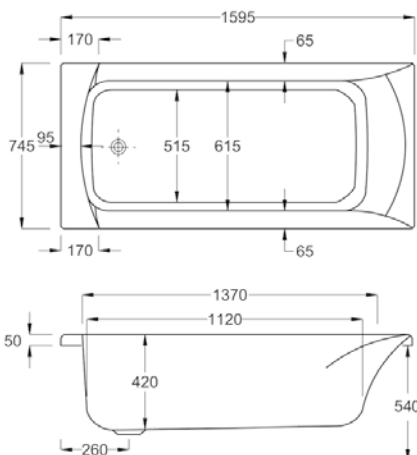

carron⁵

175 LITRES

1600 x 750mm H540mm D420mm		RRP
Bathtub	Q4-02442	£686
Front Panel	Q4-02281	£176
End Panel	Q4-02289	£125

carronite™

175 LITRES

1600 x 750mm H540mm D420mm		RRP
Bathtub	Q4-02454	£996
Front Panel	Q4-02267	£237
End Panel	Q4-02275	£165