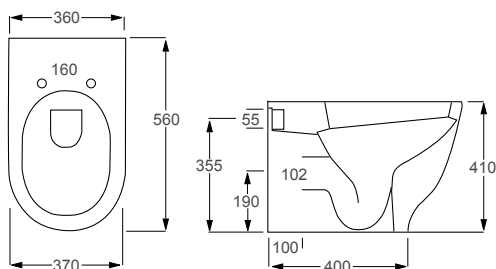

RAK
CERAMICS

MOON		RRP
Q4-12228	Back To Wall Pan	£363
Q4-12236	Soft Close Seat	£164
Q4-19133	6/3ltr Concealed Cistern	£99

Technical Information

- Soft-close seat
- Quick-release seat

SANITARYWARE