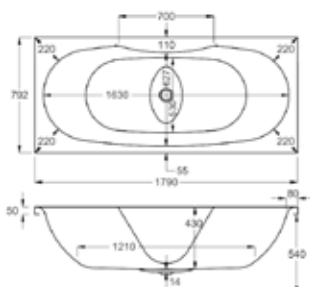

1800

carron⁵

233 LITRES

1800 x 800mm H540mm D430mm		RRP
Bathtub	Q4-02092	£832
Front Panel	Q4-02322	£187
End Panel	Q4-02291	£125

carronite™

233 LITRES

1800 x 800mm H540mm D430mm		RRP
Bathtub	Q4-02093	£1216
Front Panel	Q4-02323	£247
End Panel	Q4-02277	£165