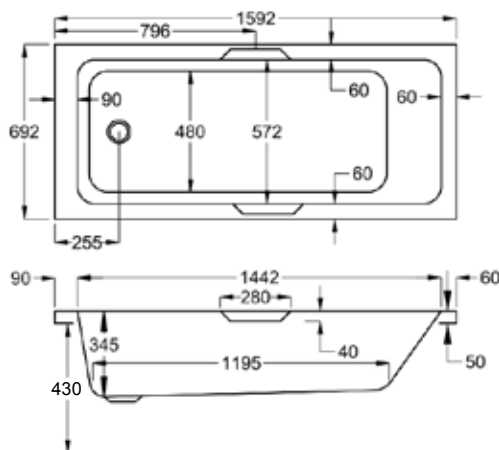

carron⁵

165 LITRES

1600 x 700mm H430mm D345mm		RRP
Bathtub	Q4-02449	£502
Front Panel	Q4-02254	£157
End Panel	Q4-02258	£125
CARRONITE L Shape Panel	Q4-02500	£442

carronite™

165 LITRES

1600 x 700mm H430mm D345mm		RRP
Bathtub	Q4-02450	£793
Front Panel	Q4-02255	£226
End Panel	Q4-02259	£165
CARRONITE L Shape Panel	Q4-02500	£442

1700