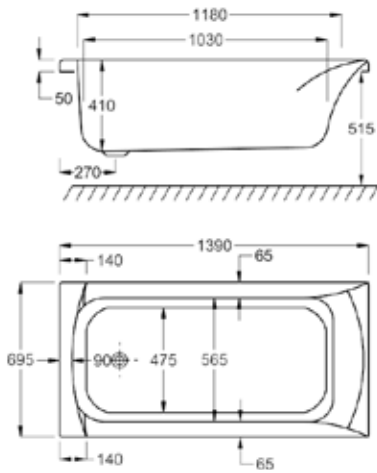

1400

carron⁵

142 LITRES

1400 x 700mm H515mm D410mm		RRP
Bathtub	Q4-02047	£520
Front Panel	Q4-02280	£157
End Panel	Q4-02285	£125

carronite™

142 LITRES

1400 x 700mm H515mm D410mm		RRP
Bathtub	Q4-02048	£845
Front Panel	Q4-02266	£226
End Panel	Q4-02271	£165