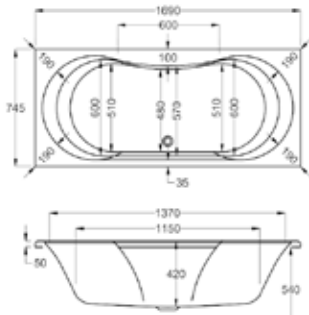

1800

carron⁵ ARC - DOUBLE ENDED

210 LITRES

1800 x 800mm H540mm D430mm		RRP
Bathtub	Q4-02019	£628
Front Panel	Q4-02322	£187
End Panel	Q4-02291	£125

carronite™

210 LITRES

1800 x 800mm H540mm D430mm		RRP
Bathtub	Q4-02020	£902
Front Panel	Q4-02323	£247
End Panel	Q4-02277	£165