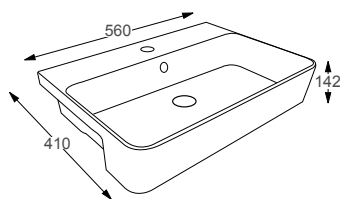

SEMI-RECESSED BASINS

ICON		RRP
Q4-06413	Semi-Recessed Basin	£160
Q4-23201	Professional Basin Waste	£36

Technical Information

- 560 x 410 x 142
- Minimum furniture depth: 300mm
- Professional basin waste, suitable for basins with and without an overflow – also able to adapt it to be freeflow