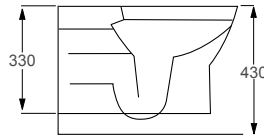

RAK
CERAMICS

RIMLESS

SUMMIT		RRP
Q4-12332	Wall Hung Rimless Pan	£352
Q4-12137	Soft Close Seat	£120

Technical Information

- Soft-close seat
- Rimless WC
- Requires frame system