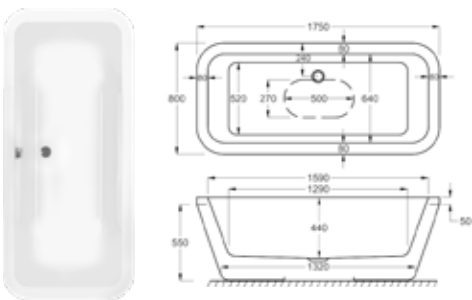

carronite™ HALCYON SQUARE FREESTANDING 286 LITRES

1750 x 800mm H560mm D450mm		RRP
Bathtub	Q4-02105	£2131

Comes with waste

carron CELSIUS

1900