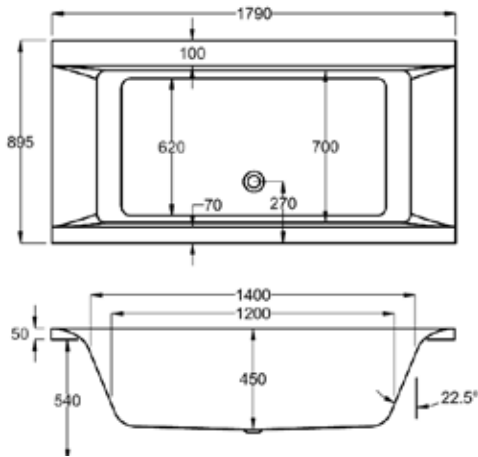

carron5

290 LITRES

1800 x 900mm H540mm D450mm		RRP
Bathtub	Q4-02098	£1031
Front Panel	Q4-02322	£187
End Panel	Q4-02293	£139

carronite™

290 LITRES

1800 x 900mm H540mm D450mm		RRP
Bathtub	Q4-02099	£1591
Front Panel	Q4-02323	£247
End Panel	Q4-02278	£181