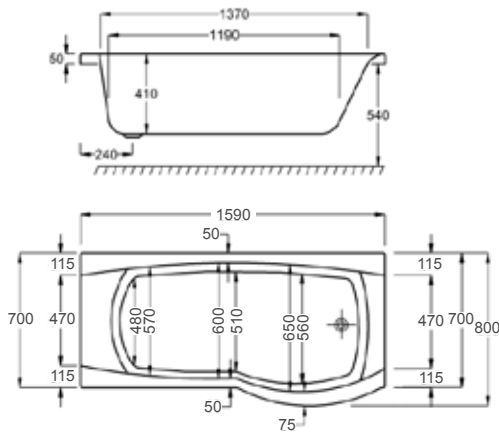

carron5

210 LITRES

1600 x 700-800mm RH H540mm D410mm		RRP
Bathtub	Q4-02073	£857
Front Panel	Q4-02295	£224
End Panel	Q4-02312	£147
Shower Screen	Q4-02343	£371

carronite™

210 LITRES

1600 x 700-800mm RH H540mm D410mm		RRP
Bathtub	Q4-02074	£1340
Front Panel	Q4-02296	£452
End Panel	Q4-02313	£200
Shower Screen	Q4-02343	£371

1700