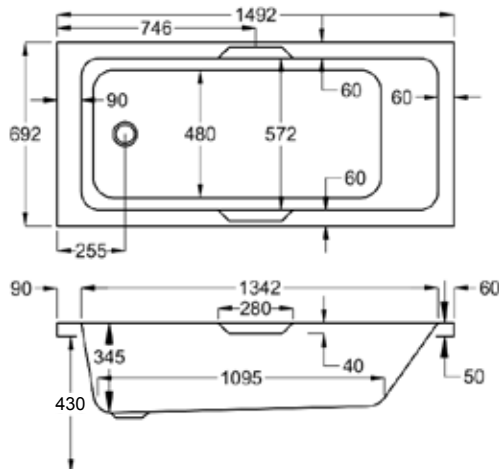

For further details **see page 258.**

1500

**carron**

152 LITRES

1500 x 700mm H430mm D345mm		RRP
Bathtub	Q4-02447	£502
Front Panel	Q4-02252	£157
End Panel	Q4-02258	£125
CARRONITE L Shape Panel	Q4-02499	£442