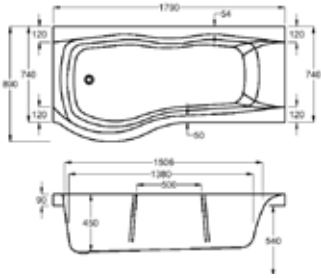

carron SIGMA & URBAN SWING SHOWER BATH

1800

carron⁵ SIGMA SHOWER BATH

265 LITRES

1800 x 750-900mm LH H540mm D450mm		RRP
Bathtub	Q4-02471	£1373
Front Panel	Q4-02514	£253
End Panel	Q4-02385	£147
Shower Screen	Q4-02350	£371

carronite™

265 LITRES

1800 x 750-900mm LH H540mm D450mm		RRP
Bathtub	Q4-02473	£1963
Front Panel	Q4-02515	£452
End Panel	Q4-02383	£199
Shower Screen	Q4-02350	£371

1800