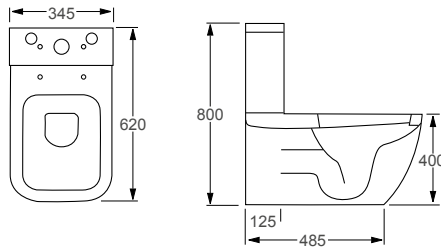

### Technical Information

- Soft-close seat
- Quick-release seat
- Water inlet right or left
- Rimless WC

**RAK**  
CERAMICS

METROPOLITAN		RRP
Q4-12240	Flush Fit WC Pan	£337
Q4-12211	Top Flush 3/6ltr Cistern	£202
Q4-12130	Soft Close Seat	£120