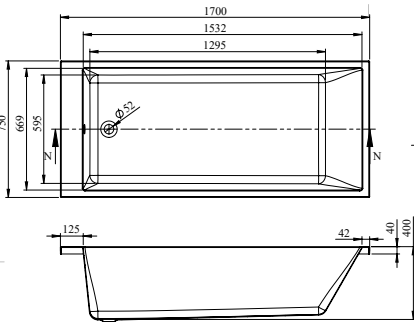

230 LITRES

1700 x 700mm H500mm D400mm	RRP
Bath tub	Q4-07078
	£449

1700