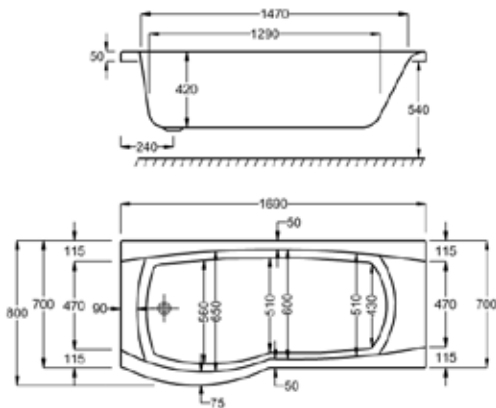

carron5

230 LITRES

1700 x 700-800mm LH H540mm D420mm		RRP
Bathtub	Q4-02075	£857
Front Panel	Q4-02297	£224
End Panel	Q4-02312	£147
Shower Screen	Q4-02343	£371

carronite™

230 LITRES

1700 x 700-800mm LH H540mm D420mm		RRP
Bathtub	Q4-02076	£1340
Front Panel	Q4-02298	£464
End Panel	Q4-02313	£200
Shower Screen	Q4-02343	£371

1700