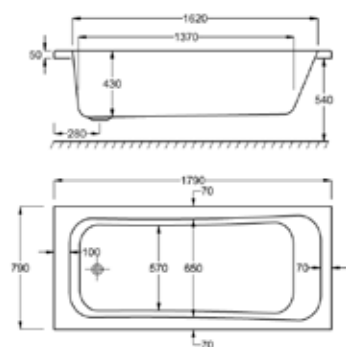

1800

carron⁵

245 LITRES

1800 x 800mm H540mm D430mm		RRP
Bathtub	Q4-02465	£816
Front Panel	Q4-02322	£187
End Panel	Q4-02291	£125

carronite™

245 LITRES

1800 x 800mm H540mm D430mm		RRP
Bathtub	Q4-02466	£1122
Front Panel	Q4-02323	£247
End Panel	Q4-02277	£165