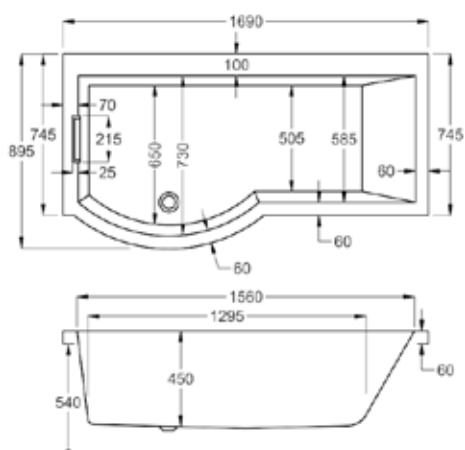

carronite™

305 LITRES

1700 x 750-900mm LH H540mm D450mm		RRP
Bathtub	Q4-02412	£1664
Front Panel	Q4-02376	£487
L Shape Panel	Q4-02506	£674
Wrap-Around Shower Screen	Q4-02379	£1154
Single Curved Shower Screen	Q4-02380	£377

carronite™

305 LITRES

1700 x 750-900mm RH H540mm D450mm		RRP
Bathtub	Q4-02413	£1664
Front Panel	Q4-02376	£487
L Shape Panel	Q4-02506	£674
Wrap-Around Shower Screen	Q4-02379	£1154
Single Curved Shower Screen	Q4-02380	£377