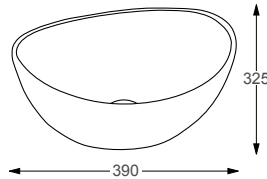

RAK CERAMICS

SHELL		RRP
Q4-12289	390 Sit On Basin	£143
Q4-23201	Professional Basin Waste	£36

Technical Information

- 390 x 325
- No tap hole
- Professional basin waste, suitable for basins with and without an overflow – also able to adapt it to be freeflow