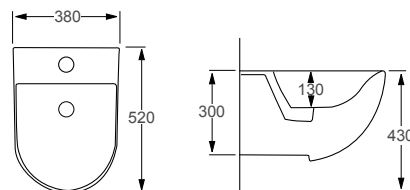

RAK
CERAMICS

DES	RRP
Q4-12344 Wall Hung Bidet	£341

Technical Information

- One tap hole
- Integrated overflow
- Wall mounted