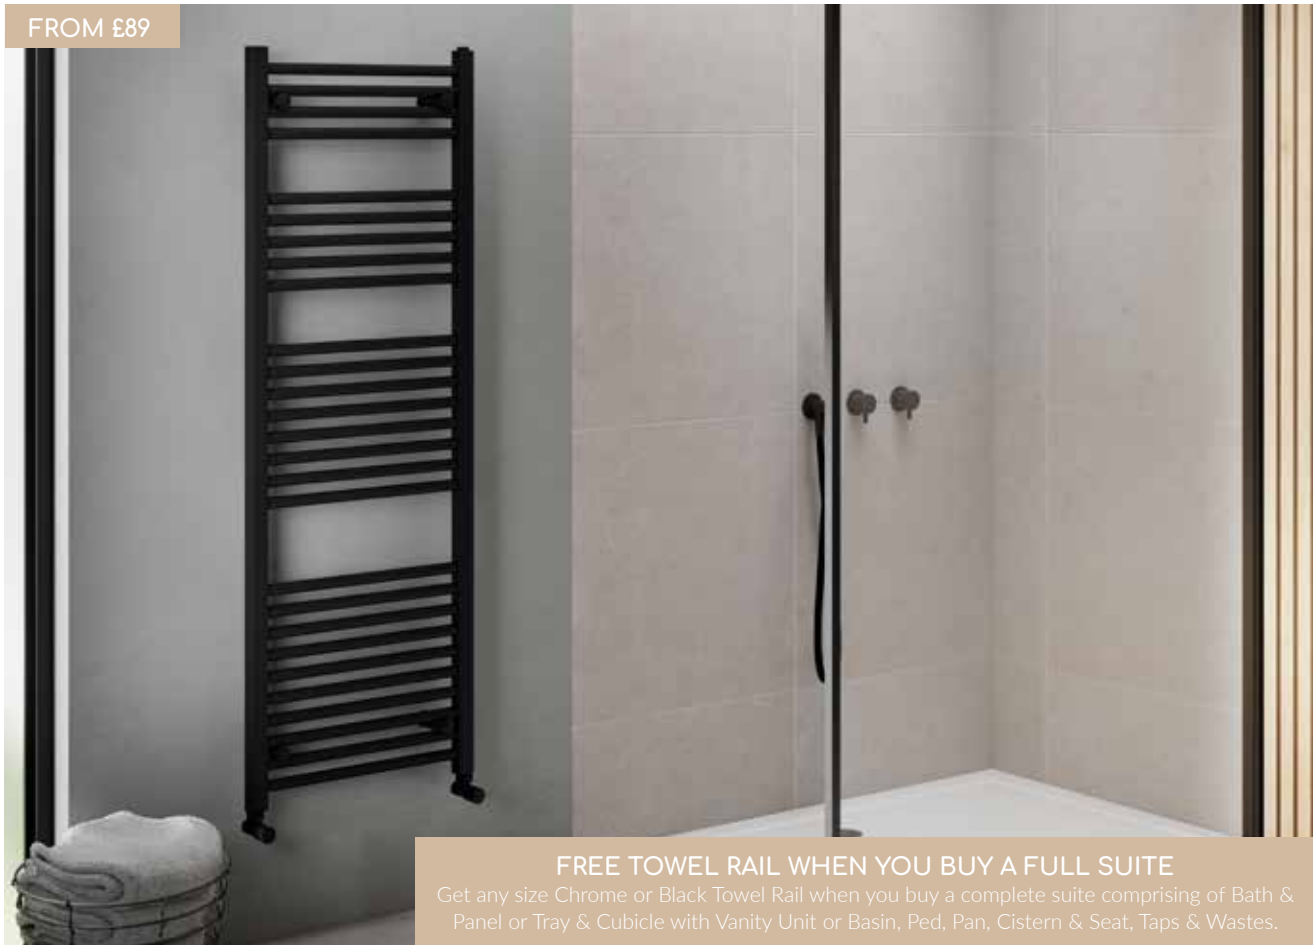

### FREE TOWEL RAIL WHEN YOU BUY A FULL SUITE

Get any size Chrome or Black Towel Rail when you buy a complete suite comprising of Bath & Panel or Tray & Cubicle with Vanity Unit or Basin, Ped. Pan, Cistern & Seat, Taps & Wastes.