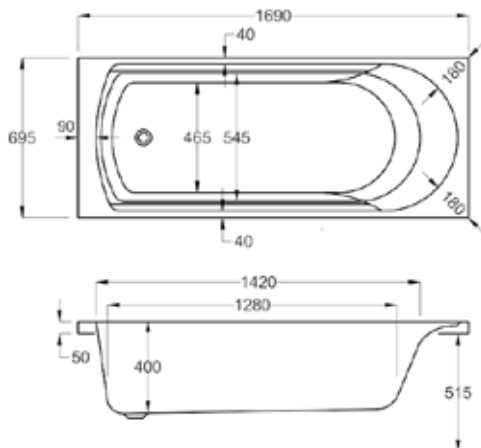

carron5

172 LITRES

1700 x 700mm H515mm D400mm		RRP
Bathtub	Q4-02013	£407
Front Panel	Q4-02320	£157
End Panel	Q4-02285	£125

carronite™

172 LITRES

1700 x 700mm H515mm D400mm		RRP
Bathtub	Q4-02014	£708
Front Panel	Q4-02321	£226
End Panel	Q4-02271	£165

1700