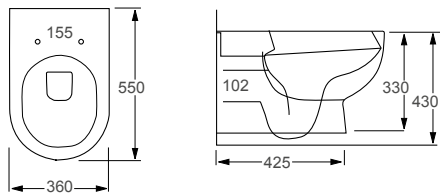

RAK
CERAMICS

RIMLESS

KALA		RRP
Q4-12216	Wall Hung Rimless WC	£275
Q4-12170	Soft Close Seat	£109

Technical Information

- Soft-close seat
- Quick-release seat
- Rimless WC
- Requires frame system