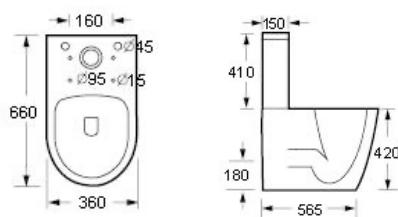

SIGNATURE		RRP
Q4-06451	Flush Fit WC Pan	£294
Q4-06450	Top Flush Cistern	£100
Q4-06415	Soft Close Seat	£82

Technical Information

- Soft-close seat