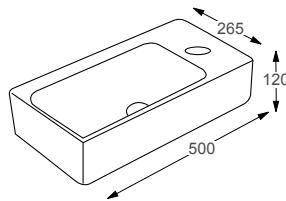

EVOLVE		RRP
Q4-30100	500 x 265 Basin	£166
Q4-23201	Professional Basin Waste	£36

Technical Information

- 500 x 265
- One right-hand tap hole
- Professional basin waste, suitable for basins with and without an overflow – also able to adapt it to be freeflow

RAK
CERAMICS