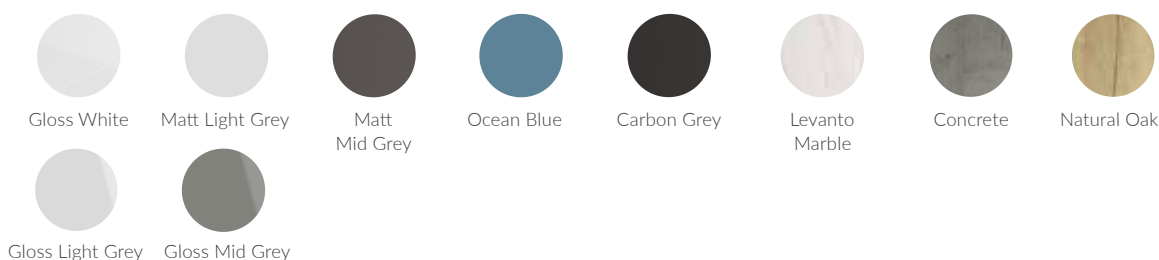

### VANGUARD

Page 196

Zaneti Select, Matt Cashmere

Zaneti New England, Fossil Grey

Zaneti Compact, Carbon Grey

Zaneti Classic, Tuscan Red