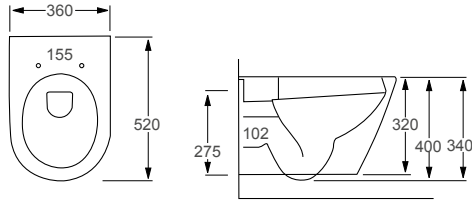

RAK
CERAMICS

RIMLESS

RESORT		RRP
Q4-12258	Wall Hung Rimless Pan	£293
Q4-12287	Slim Soft Close Seat	£120
Q4-12269	Soft Close Seat	£120

Technical Information

- Soft-close seat
- Quick-release seat
- Rimless WC
- Requires frame system