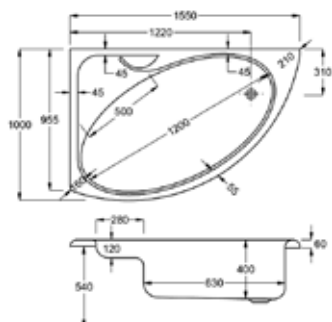

carron⁵ DOVE CORNER BATH

190 LITRES

1550 x 950mm LH H540mm D400mm	RRP	
Bathtub	Q4-02232	£983
Corner Panel	Q4-02262	£247

carronite™

190 LITRES

1550 x 950mm LH H540mm D400mm	RRP	
Bathtub	Q4-02233	£1324
Corner Panel	Q4-02263	£463

1550