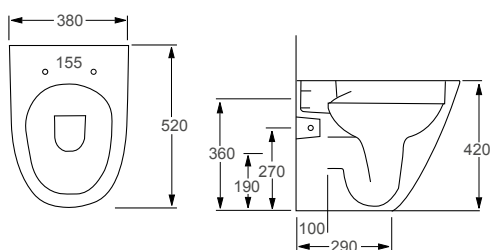

RAK
CERAMICS
RIMLESS

SENSATION		RRP
Q4-12302	Back To Wall Rimless Pan	£418
Q4-12305	Soft Close Seat	£127
Q4-19133	6/3ltr Concealed Cistern	£99

Technical Information

- Soft-close seat
- Rimless WC
- No lateral holes
- Hidden fixation system