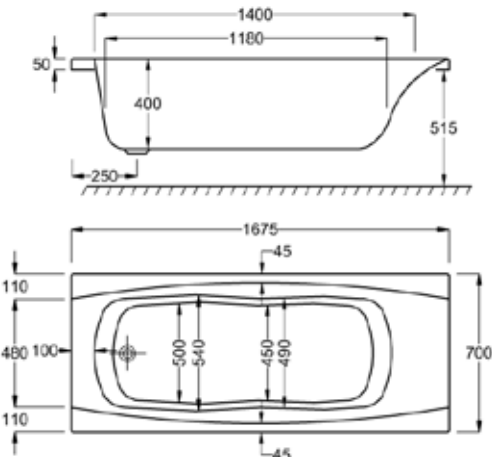

carron5

180 LITRES

1675 x 700mm H515mm D400mm		RRP
Bathtub	Q4-02112	£426
Front Panel	Q4-02283	£157
End Panel	Q4-02285	£125

carronite™

180 LITRES

1675 x 700mm H515mm D400mm		RRP
Bathtub	Q4-02113	£716
Front Panel	Q4-02269	£226
End Panel	Q4-02271	£165

1700