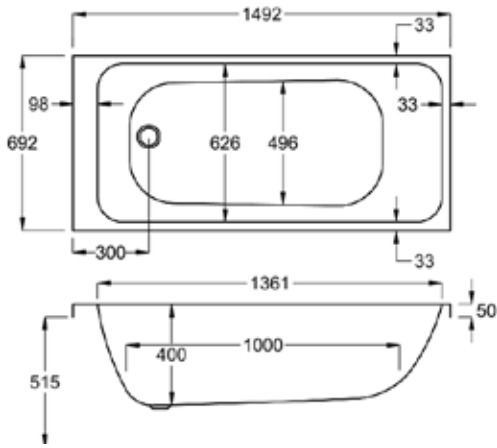

1500

carron5

190 LITRES

1500 x 700mm H515mm D400mm		RRP
Bathtub	Q4-02418	£499
Front Panel	Q4-02315	£157
End Panel	Q4-02285	£125
CARRONITE L Shape Panel	Q4-02502	£442

carronite™

190 LITRES

1500 x 700mm H515mm D400mm		RRP
Bathtub	Q4-02419	£839
Front Panel	Q4-02314	£226
End Panel	Q4-02271	£165
CARRONITE L Shape Panel	Q4-02502	£442

1600