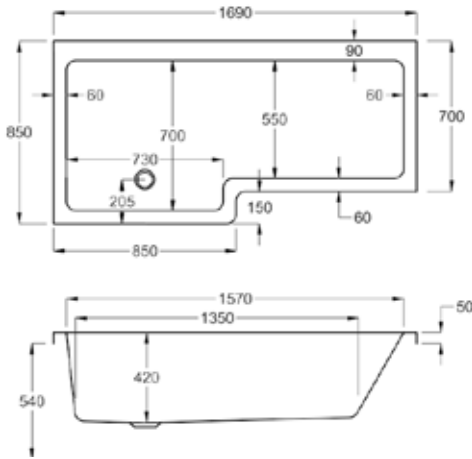

carron⁵

265 LITRES

1700 x 700-850mm LH H540mm D420mm		RRP
Bathtub	Q4-02205	£660
Front Panel	Q4-02326	£233
End Panel	Q4-02312	£147
Quantum Square Showerbath Screen	Q4-02347	£399

carronite™

265 LITRES

1700 x 700-850mm LH H540mm D420mm		RRP
Bathtub	Q4-02206	£941
Front Panel	Q4-02327	£502
End Panel	Q4-02313	£200
Quantum Square Showerbath Screen	Q4-02347	£399

1700