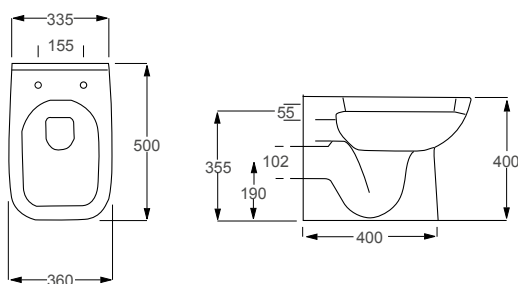

RAK
CERAMICS

ORIGIN 62		RRP
Q4-12220	Back To Wall Pan	£172
Q4-12226	Soft Close Seat	£81
Q4-12239	Deluxe Soft Close Seat	£109
Q4-19133	6/3ltr Concealed Cistern	£99

Technical Information

- Soft-close seat
- Quick-release seat
- Short projection