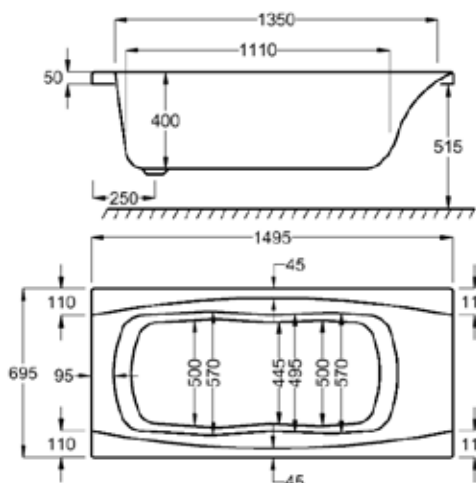

carron⁵

145 LITRES

1500 x 700mm H515mm D400mm		RRP
Bathtub	Q4-02108	£426
Front Panel	Q4-02315	£157
End Panel	Q4-02285	£125

carronite™

145 LITRES

1500 x 700mm H515mm D400mm		RRP
Bathtub	Q4-02109	£716
Front Panel	Q4-02314	£226
End Panel	Q4-02271	£165