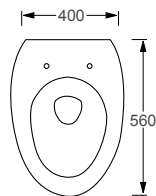

RAK
CERAMICS

RIMLESS

CLOUD MATT/GLOSS		RRP
Q4-12330	Matt Wall Hung Rimless Pan	£899
Q4-12331	Matt Soft Close Seat	£299
Q4-12329	Gloss Wall Hung Rimless Pan	£873
Q4-12328	Gloss Soft Close Seat	£296

Technical Information

- Soft-close seat
- Rimless WC
- Water inlet right or left