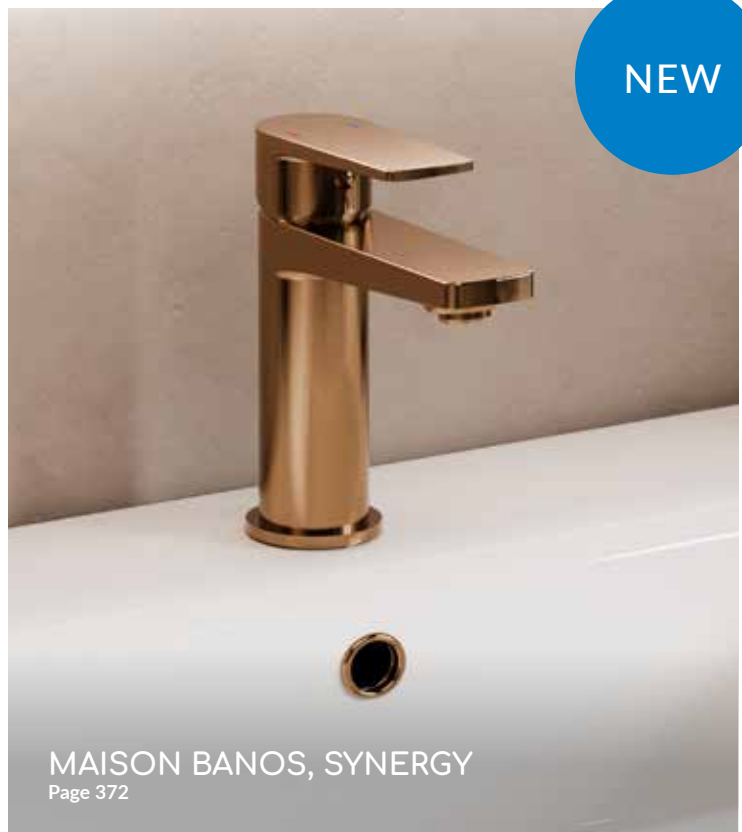

Browse our range of designer taps from Maison Banos and Linea. You're guaranteed quality, performance and style, whichever range you choose.

NEW

NEW

MAISON BANOS, ARTIST  
Page 374

TAPS

NEW

CODE	DESCRIPTION	⌒	RRP
Q4-06262	● Bath Filler	MP	£263