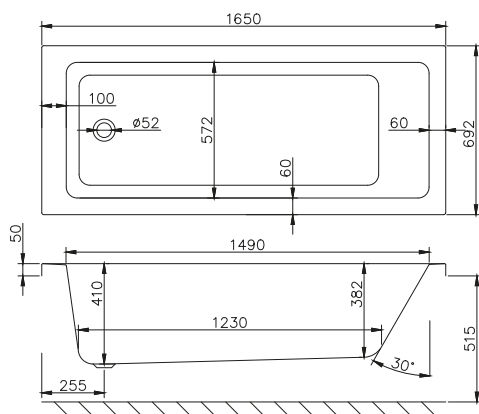

carron⁵

247 LITRES

1650 x 700mm H515mm D430mm		RRP
Bathtub	Q4-02633	£433
Front Panel	Q4-02282	£157
End Panel	Q4-02285	£125

carronite™

247 LITRES

1650 x 700mm H515mm D430mm		RRP
Bathtub	Q4-02634	£743
Front Panel	Q4-02268	£226
End Panel	Q4-02271	£165