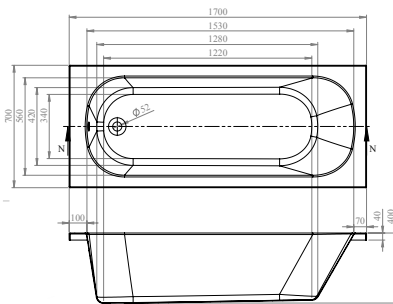

175 LITRES

1675 x 700mm H500mm D400mm	RRP
Bath tub	Q4-07073 £285

1700