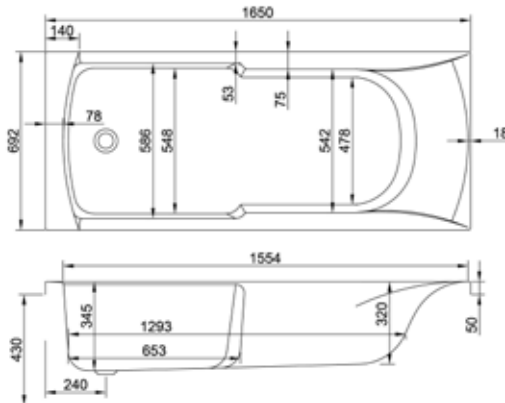

carron5

142 LITRES

1650 x 700mm H430mm D345mm		RRP
Bathtub	Q4-02585	£433
Front Panel	Q4-02598	£157
End Panel	Q4-02258	£125

carronite™

142 LITRES

1650 x 700mm H430mm D345mm		RRP
Bathtub	Q4-02586	£740
Front Panel	Q4-02599	£226
End Panel	Q4-02259	£165

1700