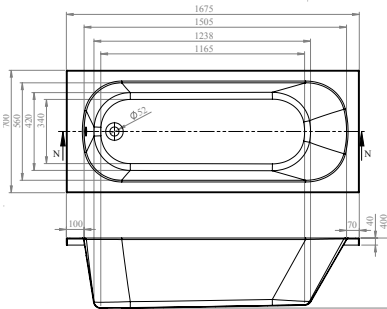

170 LITRES

1600 x 700mm H500mm D400mm	RRP
Bath tub	Q4-07072 £285

1675