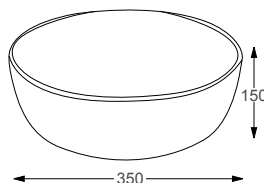

SIT ON BASINS

ZANETTI®

ASPECT ROUND		RRP
Q4-29031	Sit On Basin	£199
Q4-23201	Professional Basin Waste	£36

Technical Information

- 350 x 350 x 150
- No tap hole
- Professional basin waste, suitable for basins with and without an overflow – also able to adapt it to be freeflow