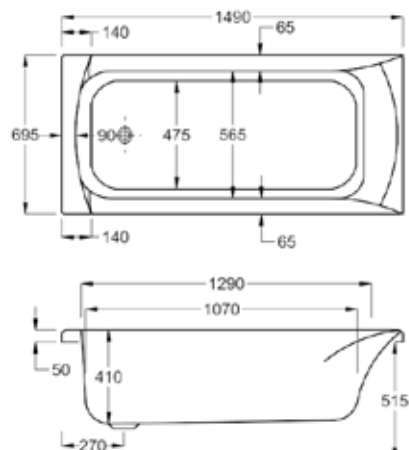

1500

carron⁵

152 LITRES

1500 x 700mm H515mm D410mm		RRP
Bathtub	Q4-02051	£520
Front Panel	Q4-02315	£157
End Panel	Q4-02285	£125

carronite™

152 LITRES

1500 x 700mm H515mm D410mm		RRP
Bathtub	Q4-02052	£845
Front Panel	Q4-02314	£226
End Panel	Q4-02271	£165