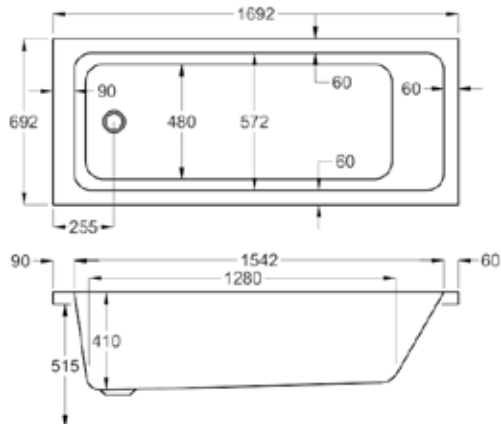

1700

carron⁵

228 LITRES

1700 x 700mm H515mm D410mm		RRP
Bathtub	Q4-02151	£433
Front Panel	Q4-02320	£157
End Panel	Q4-02285	£125

carronite™

228 LITRES

1700 x 700mm H515mm D410mm		RRP
Bathtub	Q4-02152	£743
Front Panel	Q4-02321	£226
End Panel	Q4-02271	£165

1700