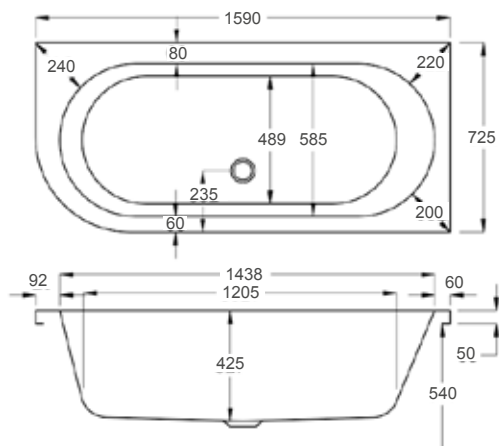

carron5

197 LITRES

1600 x 725mm LH H540mm D425mm		RRP
Bathtub	Q4-02209	£698
Curved Panel	Q4-02334	£313

carronite™

197 LITRES

1600 x 725mm LH H540mm D425mm		RRP
Bathtub	Q4-02210	£1122
Curved Panel	Q4-02335	£441

1600