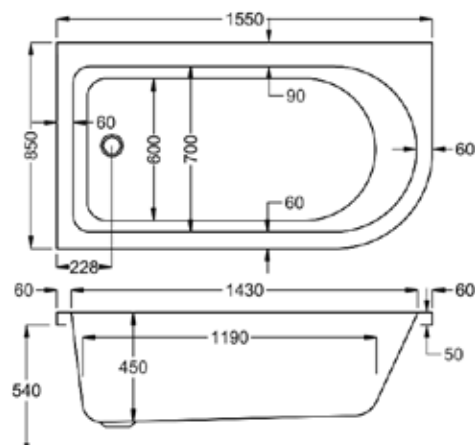

carron⁵

262 LITRES

1550 x 850mm RH H540mm D450mm		RRP
Bathtub	Q4-02400	£906
Curved Panel	Q4-02404	£328
Shower Screen	Q4-04001	£197

carronite™

262 LITRES

1550 x 850mm RH H540mm D450mm		RRP
Bathtub	Q4-02401	£1415
Curved Panel	Q4-02405	£466
Shower Screen	Q4-04001	£197