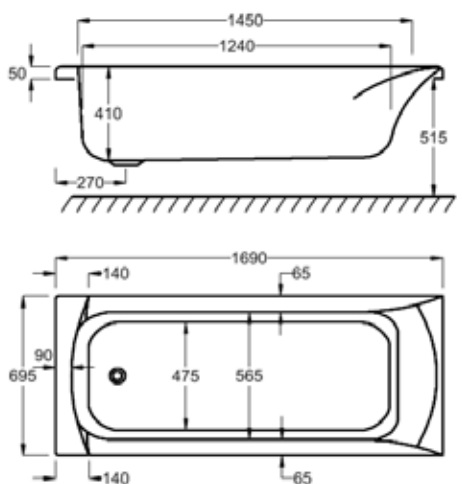

carron5

172 LITRES

1700 x 700mm H515mm D410mm		RRP
Bathtub	Q4-02067	£520
Front Panel	Q4-02320	£157
End Panel	Q4-02285	£125

carronite™

172 LITRES

1700 x 700mm H515mm D410mm		RRP
Bathtub	Q4-02068	£845
Front Panel	Q4-02321	£226
End Panel	Q4-02271	£165