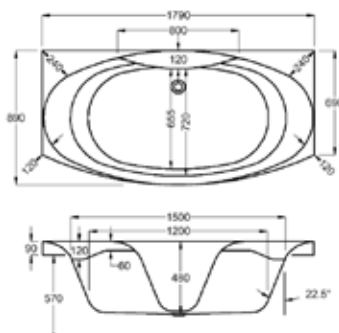

1800

carron⁵ MISTRAL - DOUBLE ENDED

330 LITRES

1800 x 700-900mm H570mm D480mm		RRP
Bathtub	Q4-02128	£1262
Front Panel	Q4-02302	£267
End Panel	Q4-02303	£140

carronite™

330 LITRES

1800 x 700-900mm H570mm D480mm		RRP
Bathtub	Q4-02129	£1853