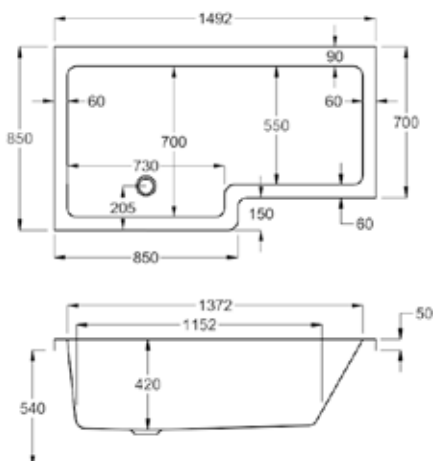

# carron QUANTUM SQUARE SHOWER BATH

Optimise both your showering and bathing with this corner-style design.

Built in Britain to exacting standards, any bath by Carron is a superior choice.

1500

carron<sup>5</sup>