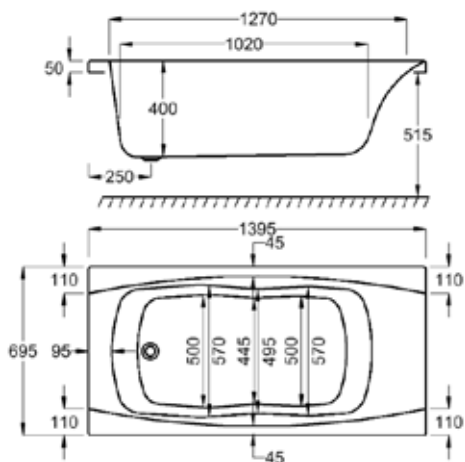

carron⁵

135 LITRES

1400 x 700mm H515mm D400mm		RRP
Bathtub	Q4-02455	£426
Front Panel	Q4-02280	£157
End Panel	Q4-02285	£125

carronite™

135 LITRES

1400 x 700mm H515mm D400mm		RRP
Bathtub	Q4-02456	£716
Front Panel	Q4-02266	£226
End Panel	Q4-02271	£165

1500