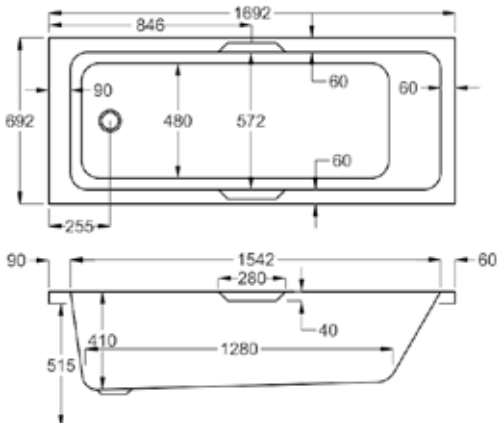

carron5

228 LITRES

1700 x 700mm H515mm D410mm		RRP
Bathtub	Q4-02169	£502
Front Panel	Q4-02320	£157
End Panel	Q4-02285	£125

carronite™

228 LITRES

1700 x 700mm H515mm D410mm		RRP
Bathtub	Q4-02170	£793
Front Panel	Q4-02321	£226
End Panel	Q4-02271	£165

1700