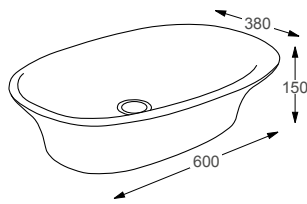

RAK CERAMICS

SENSATION		RRP
Q4-12308	600 Sit On Basin	£274
Q4-23201	Professional Basin Waste	£36

Technical Information

- 600 x 380 x 150
- No tap hole
- Professional basin waste, suitable for basins with and without an overflow – also able to adapt it to be freeflow