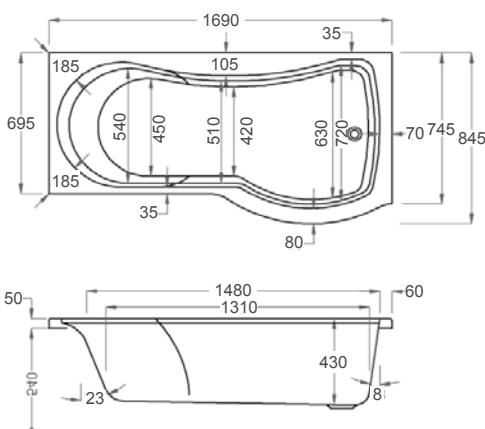

carron⁵

250 LITRES

1700 x 700-850mm RH H540mm D430mm		RRP
Bathtub	Q4-02185	£719
Front Panel	Q4-02332	£195
End Panel	Q4-02312	£147
Shower Screen	Q4-02350	£371

carronite™

250 LITRES

1700 x 700-850mm RH H540mm D430mm		RRP
Bathtub	Q4-02186	£1081
Front Panel	Q4-02333	£404
End Panel	Q4-02313	£200
Shower Screen	Q4-02350	£371