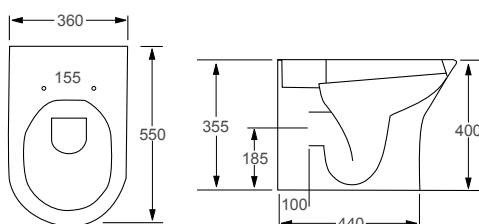

RAK
CERAMICS

FEELING GREY/BLACK		RRP
Q4-12349	Back To Wall Rimless Pan	£554
Q4-12353	Soft Close Seat	£160
Q4-12350	Back To Wall Rimless Pan	£554
Q4-12354	Soft Close Seat	£160
Q4-19133	6/3ltr Concealed Cistern	£99

Technical Information

- Soft-close seat
- Quick-release seat
- Rimless WC