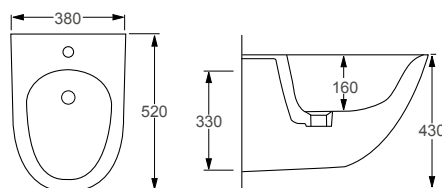

RAK
CERAMICS

SENSATION	RRP
Q4-12303 Wall Hung Bidet	£418

Technical Information

- One tap hole
- Integrated overflow
- Wall mounted