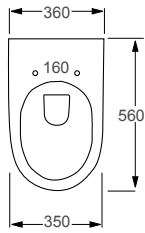

RAK
CERAMICS

MOON		RRP
Q4-12229	Wall Hung Pan	£363
Q4-12236	Soft Close Seat	£164

Technical Information

- Soft-close seat
- Quick-release seat
- Requires frame system