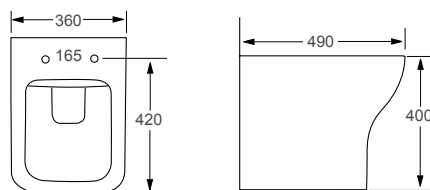

## Technical Information

- Rimless design

RIMLESS

OUTLINE		RRP
Q4-06400	Back To Wall Pan	£184
Q4-06419	Slim Soft Close Seat	£82
Q4-06401	Soft Close Seat	£76