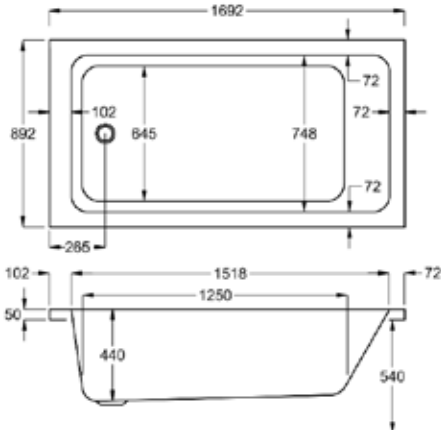

1700

carron5

318 LITRES

1700 x 900mm H540mm D440mm		RRP
Bathtub	Q4-02181	£790
Front Panel	Q4-02318	£176
End Panel	Q4-02293	£139

carronite™

318 LITRES

1700 x 900mm H540mm D440mm		RRP
Bathtub	Q4-02182	£1110
Front Panel	Q4-02319	£237
End Panel	Q4-02278	£181

1800