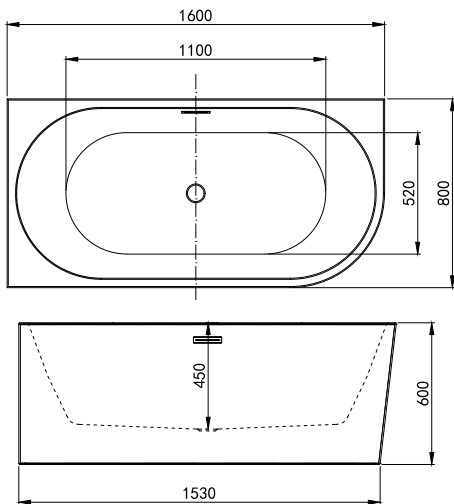

250 LITRES

H600mm W1600mm D800mm LH			RRP
Bathtub		Q4-06515	£1544
Bathtub		Q4-06530	£2355
Gloss White Waste Kit		Q4-06518	£74
Matt Black Waste Kit		Q4-06517	£74
Brushed Brass Waste Kit		Q4-06524	£72

Comes with chrome waste

250 LITRES

H600mm W1600mm D800mm RH			RRP
Bathtub		Q4-06516	£1544
Bathtub		Q4-06531	£2355
Gloss White Waste Kit		Q4-06518	£74
Matt Black Waste Kit		Q4-06517	£74
Brushed Brass Waste Kit		Q4-06524	£72

Comes with chrome waste