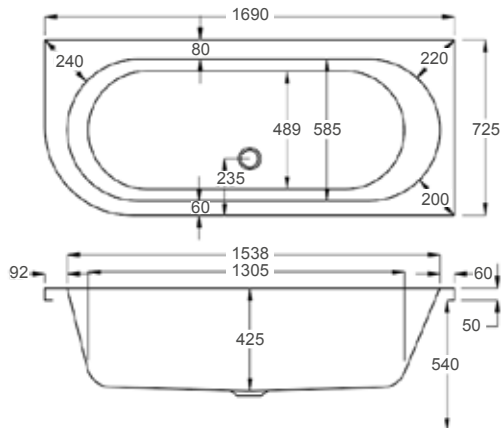

1700

carron⁵

205 LITRES

1700 x 725mm LH H540mm D425mm		RRP
Bathtub	Q4-02213	£698
Curved Panel	Q4-02336	£313

carronite™

205 LITRES

1700 x 725mm LH H540mm D425mm		RRP
Bathtub	Q4-02214	£1122
Curved Panel	Q4-02337	£441

1700