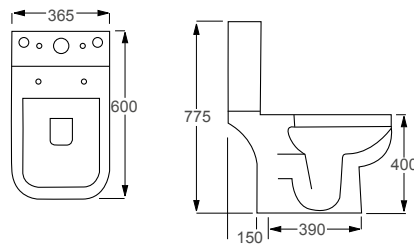

RAK
CERAMICS

SERIES 600		RRP
Q4-12200	Std. WC Pan	£197
Q4-12201	Top Flush Cistern	£165
Q4-12156	Soft Close Seat	£109

Technical Information

- Soft-close seat
- Quick-release seat
- Short projection
- Water inlet right or left