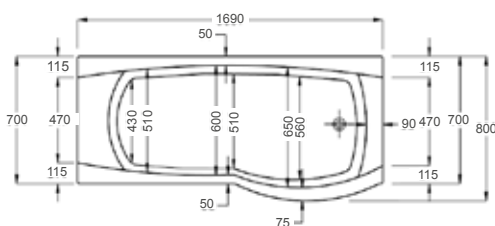

carron⁵

190 LITRES

1700 x 700-800mm RH H430mm D345mm		RRP
Bath tub	Q4-02027	£883
Front Panel	Q4-02250	£224
End Panel	Q4-02258	£125
Shower Screen	Q4-02343	£371

carronite™

190 LITRES

1700 x 700-800mm RH H430mm D345mm		RRP
Bath tub	Q4-02028	£1379
Front Panel	Q4-02251	£452
End Panel	Q4-02259	£165
Shower Screen	Q4-02343	£371