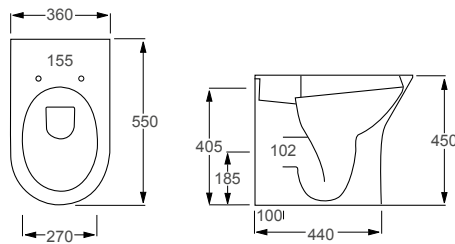

RAK
CERAMICS

RIMLESS

RESORT EXTRA HIGH		RRP
Q4-12272	Back To Wall Rimless Pan	£429
Q4-12287	Slim Soft Close Seat	£120
Q4-12269	Soft Close Seat	£120
Q4-19133	6/3ltr Concealed Cistern	£99

Technical Information

- Soft-close seat
- Quick-release seat
- Rimless WC
- Tall WC