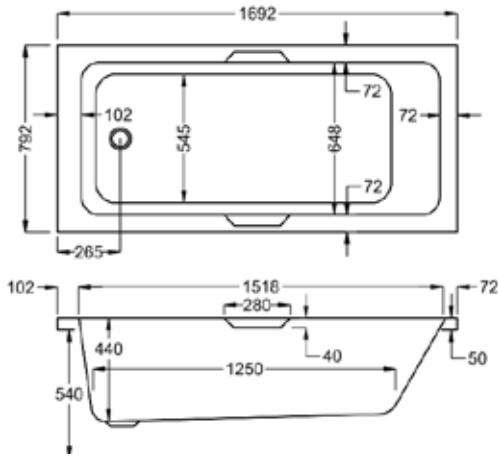

1700

carron⁵

267 LITRES

1700 x 800mm H540mm D440mm		RRP
Bathtub	Q4-02394	£654
Front Panel	Q4-02318	£176
End Panel	Q4-02291	£125

carronite™

267 LITRES

1700 x 800mm H540mm D440mm		RRP
Bathtub	Q4-02395	£930
Front Panel	Q4-02319	£237
End Panel	Q4-02277	£165

1750