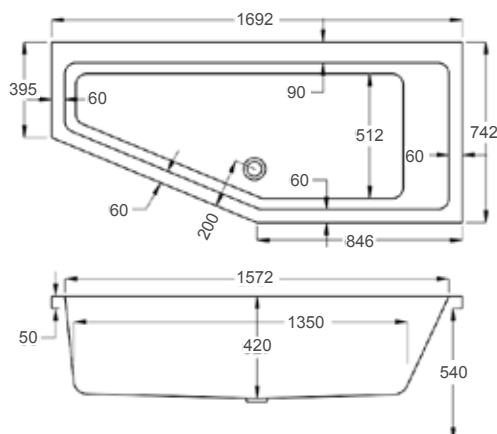

carron⁵

211 LITRES

1700 x 750mm LH H540mm D420mm		RRP
Bathtub	Q4-02179	£618
Front Panel	Q4-02328	£231
End Panel	Q4-02330	£107

carronite™

211 LITRES

1700 x 750mm LH H540mm D420mm		RRP
Bathtub	Q4-02177	£902
Front Panel	Q4-02329	£441
End Panel	Q4-02331	£148

1700