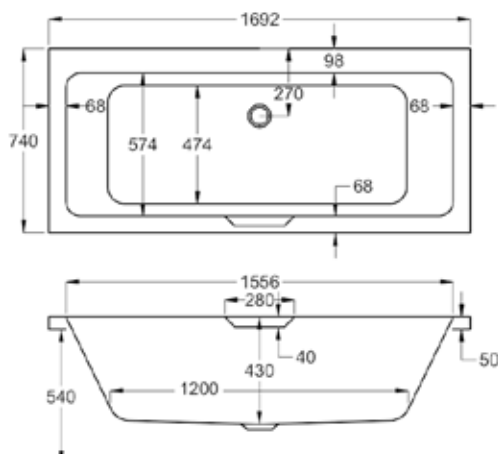

carron⁵ INTEGRA SINGLE GRIP - DOUBLE ENDED

190 LITRES

1700 x 750mm H540mm D430mm		RRP
Bathtub	Q4-02463	£613
Front Panel	Q4-02318	£176
End Panel	Q4-02289	£125

carronite™

190 LITRES

1700 x 750mm H540mm D430mm		RRP
Bathtub	Q4-02464	£905
Front Panel	Q4-02319	£237
End Panel	Q4-02275	£165