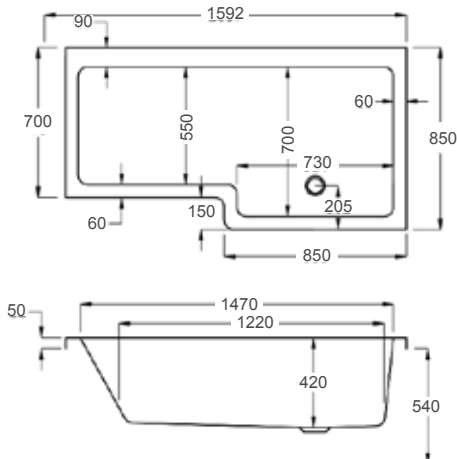

carron⁵

250 LITRES

1600 x 700-850mm RH H540mm D420mm		RRP
Bathtub	Q4-02388	£660
Front Panel	Q4-02390	£233
End Panel	Q4-02312	£147
Quantum Square Showerbath Screen	Q4-02347	£399

carronite™

250 LITRES

1600 x 700-850mm RH H540mm D420mm		RRP
Bathtub	Q4-02389	£941
Front Panel	Q4-02391	£502
End Panel	Q4-02313	£200
Quantum Square Showerbath Screen	Q4-02347	£399

1700