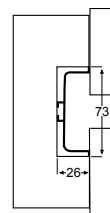

4 Handle Trims to choose from

*All handle trims come with fixing brackets and can be cut to size.

	CODE Q4-28522	SIZE 2350	RRP £89
	CODE Q4-28517	SIZE 2350	RRP £89
	CODE Q4-28520	SIZE 2350	RRP £89
	CODE Q4-28516	SIZE 2350	RRP £109

Handle Trim

The carcasses are pre-cut to suit the requirements of inserting the handle trim into position.