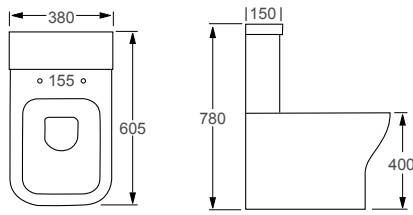

CLOSE COUPLED TOILETS - FLUSH FIT

OUTLINE		RRP
Q4-06404	Flush Fit WC Pan	£242
Q4-06403	Top Flush Cistern	£100
Q4-06401	Soft Close Seat	£76

Technical Information

- Soft-close seat
- Quick-release seat