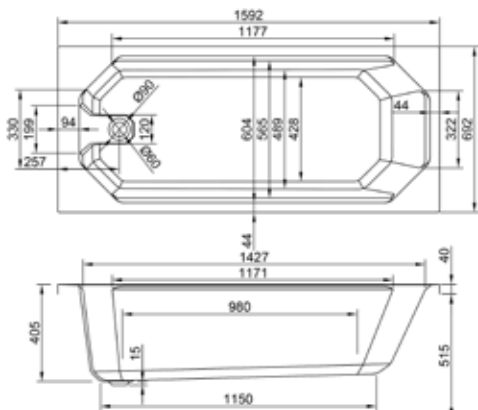

carron CAMDEN - SINGLE ENDED

1600

carron⁵

192 LITRES

1600 x 700mm H515mm D405mm		RRP
Bathtub	Q4-02555	£499
Front Panel	Q4-02316	£157
End Panel	Q4-02285	£125

carronite™

192 LITRES

1600 x 700mm H515mm D405mm		RRP
Bathtub	Q4-02556	£839
Front Panel	Q4-02317	£226
End Panel	Q4-02271	£165

1650