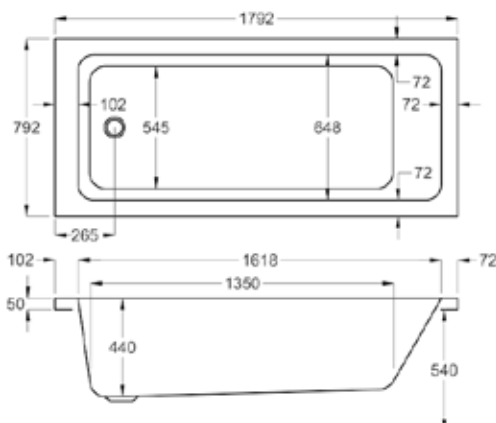

carron5

285 LITRES

1800 x 800mm H540mm D440mm		RRP
Bathtub	Q4-02155	£644
Front Panel	Q4-02322	£187
End Panel	Q4-02291	£125

carronite™

285 LITRES

1800 x 800mm H540mm D440mm		RRP
Bathtub	Q4-02156	£942
Front Panel	Q4-02323	£247
End Panel	Q4-02277	£165