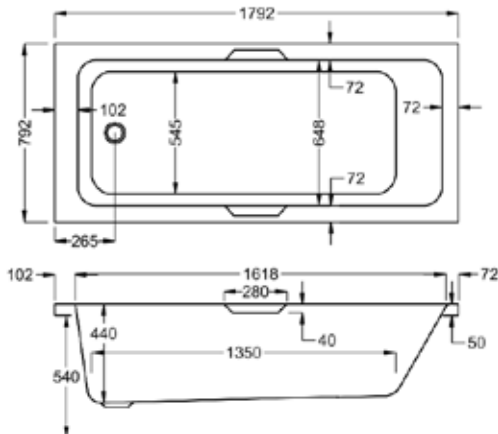

carron⁵

285 LITRES

1800 x 800mm H540mm D440mm		RRP
Bathtub	Q4-02396	£691
Front Panel	Q4-02322	£187
End Panel	Q4-02291	£125

carronite™

285 LITRES

1800 x 800mm H540mm D440mm		RRP
Bathtub	Q4-02397	£976
Front Panel	Q4-02323	£247
End Panel	Q4-02277	£165

1700