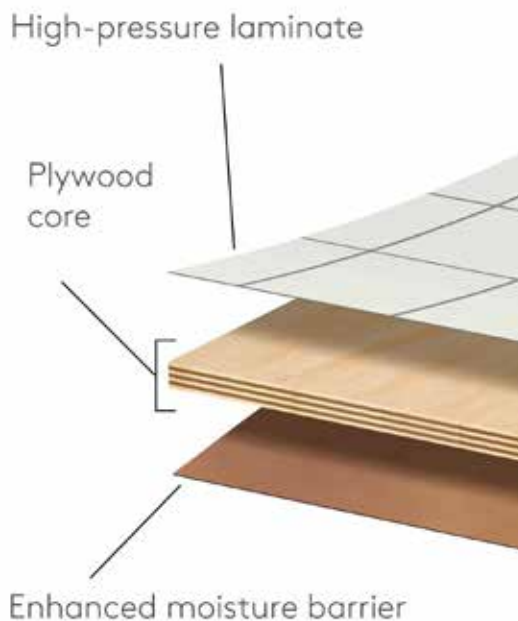

FIBO

Designed and manufactured in Norway, these waterproof wall panels make installation easy and efficient. The wall system can be installed five times faster than tiles, and panels can be attached to timber frame, tiles or plasterboard.

Fibo wall panels come with a unique Aqualock 'click-lock' system that provides a 100% waterproof surface when used in conjunction with an approved sealant, making the job quick and easy, and the joints virtually invisible.

These waterproof wall panels have now been verified to be anti-bacterial. All surfaces have been thoroughly tested at an independent laboratory in accordance with ISO 22196:2011.