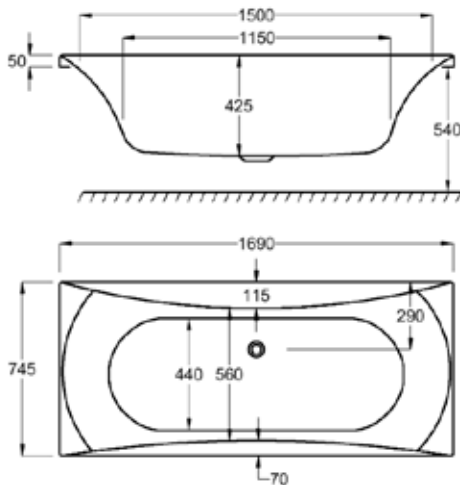

carron5

175 LITRES

1700 x 750mm H540mm D425mm		RRP
Bathtub	Q4-02007	£623
Front Panel	Q4-02318	£176
End Panel	Q4-02289	£125

carronite™

175 LITRES

1700 x 750mm H540mm D425mm		RRP
Bathtub	Q4-02008	£907
Front Panel	Q4-02319	£237
End Panel	Q4-02275	£165

1800