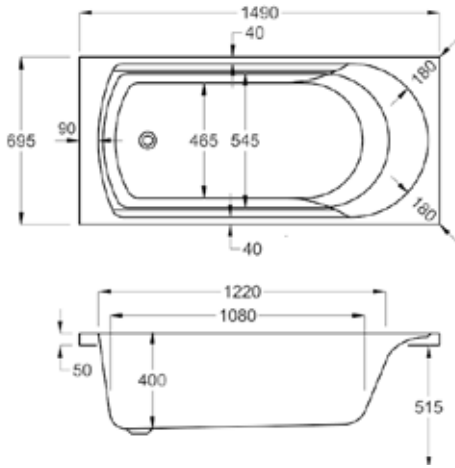

1500

carron5

150 LITRES

1500 x 700mm H515mm D400mm		RRP
Bathtub	Q4-02443	£407
Front Panel	Q4-02315	£157
End Panel	Q4-02285	£125

carronite™

150 LITRES

1500 x 700mm H515mm D400mm		RRP
Bathtub	Q4-02444	£708
Front Panel	Q4-02314	£226
End Panel	Q4-02271	£165

1700