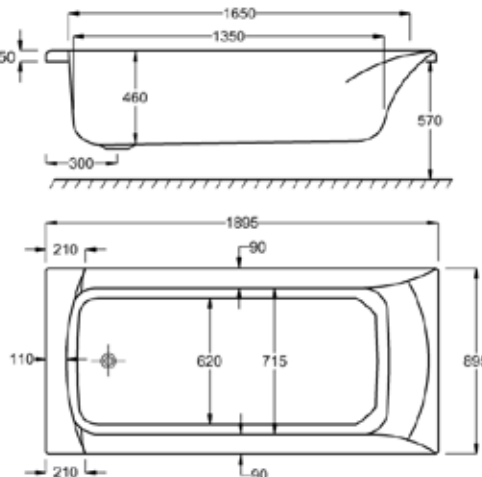

carron5

350 LITRES

1900 x 900mm H570mm D460mm		RRP
Bathtub	Q4-02201	£1321
Front Panel	Q4-02284	£187
End Panel	Q4-02294	£139

carronite™

350 LITRES

1900 x 900mm H570mm D460mm		RRP
Bathtub	Q4-02202	£1930
Front Panel	Q4-02270	£247
End Panel	Q4-02279	£181