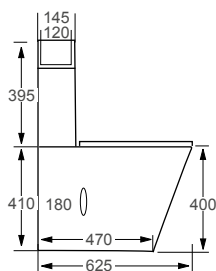

2 IN 1 TOILET COMBO	RRP
Q4-06418 2 In 1 Basin/Toilet Combo	£524

Technical Information

- Tap not included
- Ideal for small spaces
- Soft-close seat
- Hot and cold feed