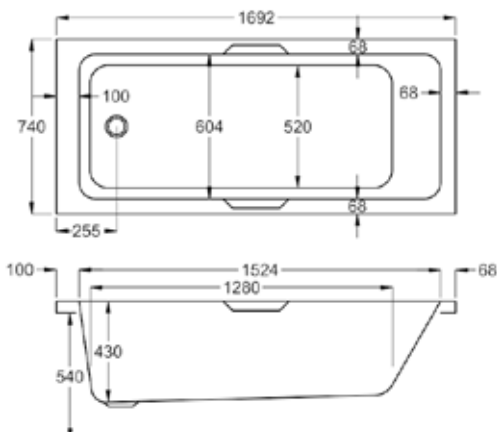

carron5

240 LITRES

1700 x 750mm H540mm D430mm		RRP
Bathtub	Q4-02171	£613
Front Panel	Q4-02318	£176
End Panel	Q4-02289	£125

carronite™

240 LITRES

1700 x 750mm H540mm D430mm		RRP
Bathtub	Q4-02172	£905
Front Panel	Q4-02319	£237
End Panel	Q4-02275	£165