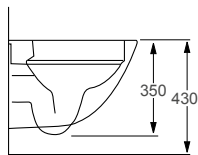

RAK
CERAMICS

RIMLESS

SENSATION	RRP
Q4-12301 Mini Wall Hung Rimless Pan	£396
Q4-12305 Soft Close Seat	£127

Technical Information

- Soft-close seat
- Quick-release seat
- Rimless WC
- Hidden fixings
- Requires frame system