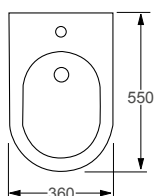

RAK
CERAMICS

KALA
Q4-12158 Back To Wall Bidet

RRP
£242

Technical Information

- One tap hole
- Integrated overflow
- Floor mounted