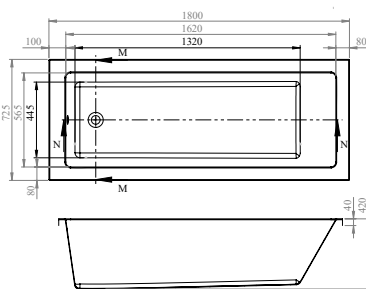

210 LITRES

1700 x 750mm H500mm D420mm	RRP
Bath tub	Q4-07064
	£349

1800