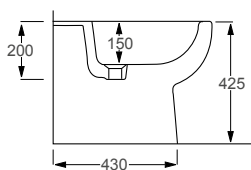

RAK
CERAMICS

KALA
Q4-12158 Back To Wall Bidet

RRP
£242

Technical Information

- One tap hole
- Integrated overflow
- Floor mounted