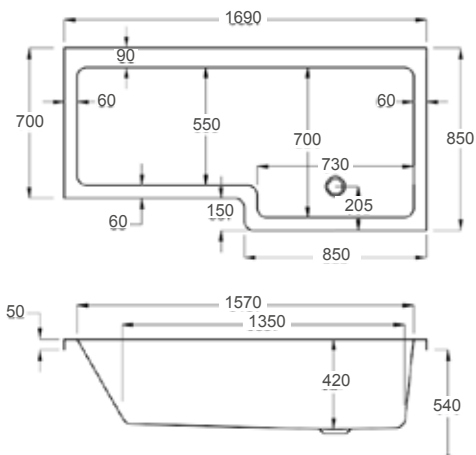

carron⁵

265 LITRES

1700 x 700-850mm RH H540mm D420mm		RRP
Bathtub	Q4-02207	£660
Front Panel	Q4-02326	£233
End Panel	Q4-02312	£147
Quantum Square Showerbath Screen	Q4-02347	£399

carronite™

265 LITRES

1700 x 700-850mm RH H540mm D420mm		RRP
Bathtub	Q4-02208	£941
Front Panel	Q4-02327	£502
End Panel	Q4-02313	£200
Quantum Square Showerbath Screen	Q4-02347	£399