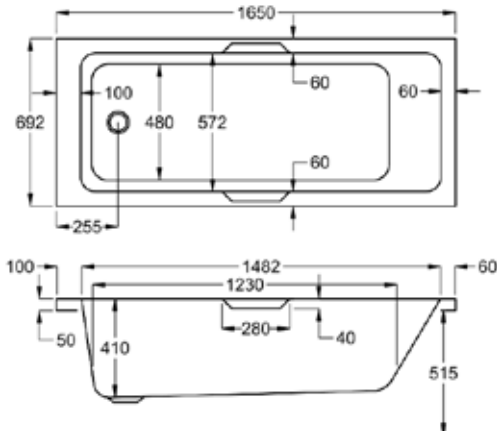

carron5

216 LITRES

1650 x 700mm H515mm D410mm		RRP
Bathtub	Q4-02523	£502
Front Panel	Q4-02282	£157
End Panel	Q4-02285	£125

carronite™

216 LITRES

1650 x 700mm H515mm D410mm		RRP
Bathtub	Q4-02524	£793
Front Panel	Q4-02268	£226
End Panel	Q4-02271	£165

1700