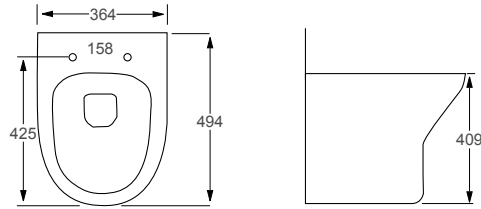

ICON		RRP
Q4-06406	Back To Wall Pan	£209
Q4-06410	Slim Soft Close Seat	£86
Q4-06407	Soft Close Seat	£76

Technical Information

- Soft-close seat
- Quick-release seat