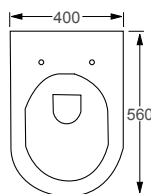

RAK
CERAMICS

RIMLESS

FEELING GREY/BLACK		RRP
Q4-12352	Wall Hung Pan	● £554
Q4-12353	Soft Close Seat	● £160
Q4-12351	Wall Hung Pan	● £554
Q4-12354	Soft Close Seat	● £160

Technical Information

- Soft-close seat
- Quick-release seat
- Rimless WC
- Requires frame system