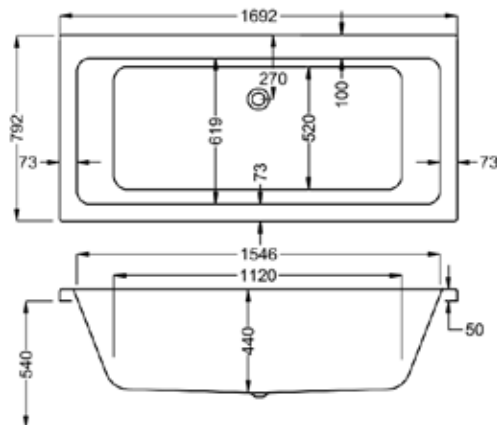

carron⁵

200 LITRES

1700 x 800mm H540mm D440mm		RRP
Bathtub	Q4-02392	£594
Front Panel	Q4-02318	£176
End Panel	Q4-02291	£125

carronite™

200 LITRES

1700 x 800mm H540mm D440mm		RRP
Bathtub	Q4-02393	£874
Front Panel	Q4-02319	£237
End Panel	Q4-02277	£165

1800