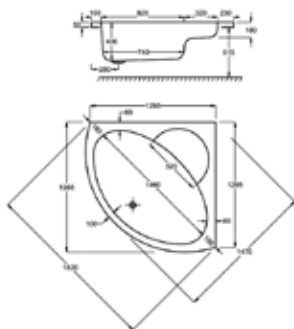

1300

**carron**<sup>5</sup> MONARCH CORNER BATH

235 LITRES

1300 x 1300mm H540mm D400mm	RRP	
Bathtub	Q4-02236	£1115
Corner Panel	Q4-02304	£247

**carronite**<sup>™</sup>

235 LITRES

1300 x 1300mm H540mm D400mm	RRP	
Bathtub	Q4-02237	£1346
Corner Panel	Q4-02305	£463