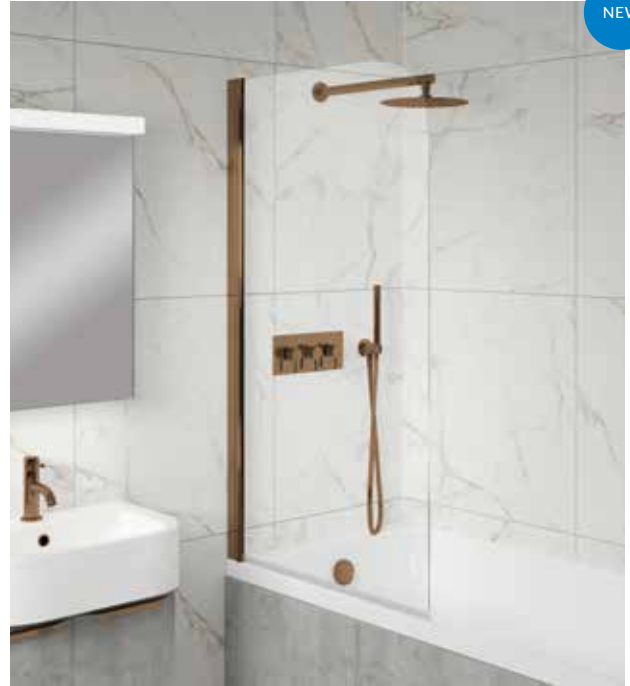

FUSION 8 SQUARE

CODE	SIZE	DESCRIPTION	GLASS	RRP
Q4-04154	W800 x H1520	Fusion 8 Square Bath Screen	8mm	£399

Easy-clean glass • Adjustable wall profiles 15mm • Reversible

NEW

FUSION 6 RADIUS

CODE	SIZE	DESCRIPTION	GLASS	RRP
Q4-04153	W800 x H1400	Fusion 6 Radius Bath Screen	6mm	£242

Easy-clean glass • Adjustable wall profiles 10mm

ENCLOSURES