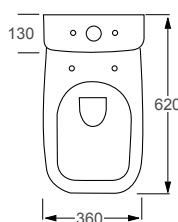

RAK CERAMICS

ORIGIN 62	RRP
Q4-12435 WC Pan & Cistern	£275
Q4-12226 Soft Close Seat	£81

Technical Information

- Soft-close seat
- Quick-release seat
- Water inlet right or left
- 6/3 litre cistern