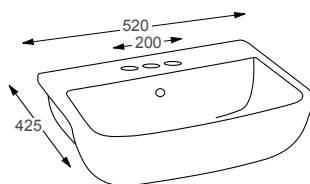

SERIES 600		RRP
Q4-12199	520 Semi-Recessed Basin 1TH	£193
Q4-23201	Professional Basin Waste	£36

Technical Information

- 520 x 425 x 190
- Minimum furniture depth: 265mm
- Professional basin waste, suitable for basins with and without an overflow – also able to adapt it to be freeflow