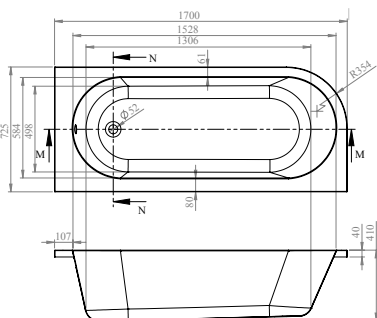

195 LITRES

1700 x 725mm LH H500mm D410mm		RRP
Bathub	Q4-07087	£449
Front Panel	Q4-07089	£235

1700