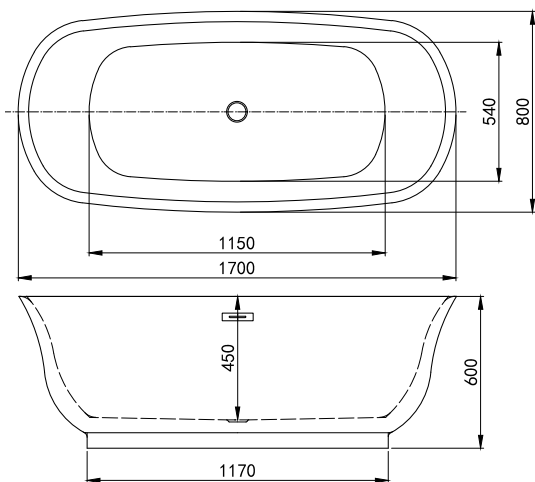

REEF

FROM £1499

1700

275 LITRES

H600mm W1700mm D800mm			RRP
Bathtub		Q4-06520	£1499
Bathtub		Q4-06532	£2300
Gloss White Waste Kit		Q4-06518	£74
Matt Black Waste Kit		Q4-06517	£74
Brushed Brass Waste Kit		Q4-06524	£72

Comes with chrome waste

Key features:

- 10-year warranty
- Heat-retaining quality acrylic
- Premium strength
- Industry-leading design