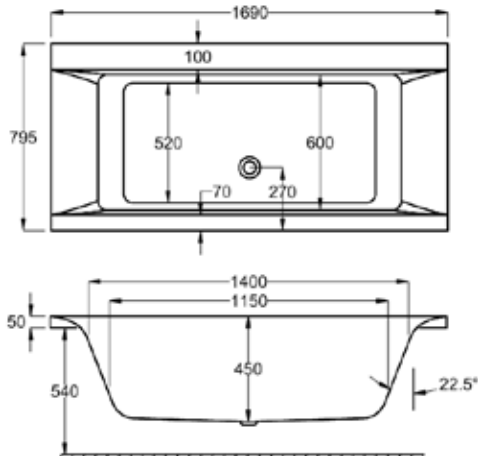

1700

carron5

220 LITRES

1700 x 800mm H540mm D450mm		RRP
Bathtub	Q4-02094	£754
Front Panel	Q4-02318	£176
End Panel	Q4-02291	£125

carronite™

220 LITRES

1700 x 800mm H540mm D450mm		RRP
Bathtub	Q4-02095	£1216
Front Panel	Q4-02319	£237
End Panel	Q4-02277	£165

1800