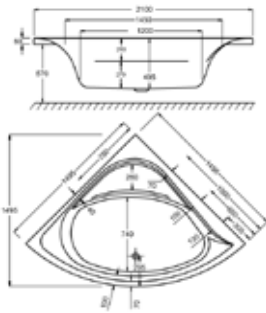

carronite™

190 LITRES

1200 x 1200mm H540mm D400mm		RRP
Bathtub	Q4-02243	£1270
Corner Panel	Q4-02261	£463

1500