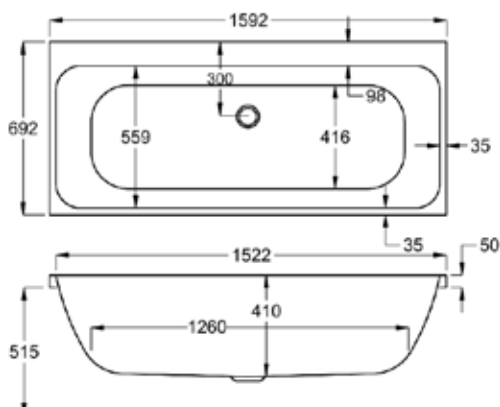

carron⁵

188 LITRES

1600 x 700mm H515mm D410mm		RRP
Bathtub	Q4-02199	£499
Front Panel	Q4-02316	£157
End Panel	Q4-02285	£125
CARRONITE L Shape Panel	Q4-02503	£442

carronite™

188 LITRES

1600 x 700mm H515mm D410mm		RRP
Bathtub	Q4-02200	£839
Front Panel	Q4-02317	£226
End Panel	Q4-02271	£165
CARRONITE L Shape Panel	Q4-02503	£442