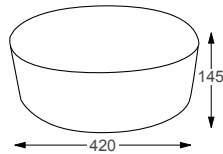

MOON ROUND		RRP
Q4-12270	420 Sit On Basin	£263
Q4-23201	Professional Basin Waste	£36

Technical Information

- 420 x 420 x 145
- No tap hole
- Professional basin waste, suitable for basins with and without an overflow – also able to adapt it to be freeflow

Linea™