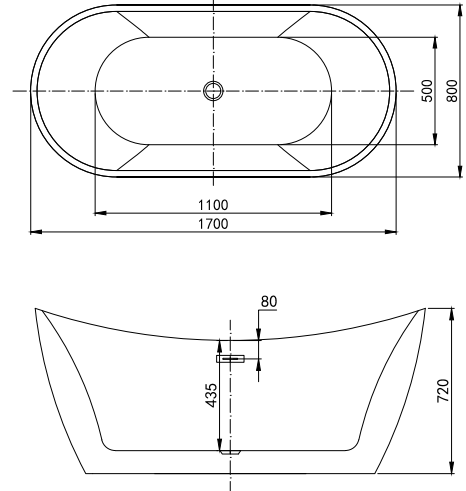

1700

240 LITRES

H704mm W1700mm D800mm		RRP
Bathtub	● Q4-06521	£1575
Bathtub	● Q4-06533	£2380
Gloss White Waste Kit	● Q4-06518	£74
Matt Black Waste Kit	● Q4-06517	£74
Brushed Brass Waste Kit	● Q4-06524	£72

Comes with chrome waste