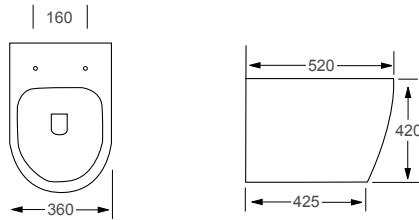

SIGNATURE		RRP
Q4-06414	Back To Wall Pan	£282
Q4-06415	Soft Close Seat	£82

Technical Information

- Soft-close seat