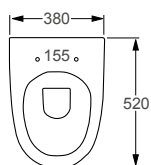

RAK
CERAMICS

RIMLESS

SENSATION	RRP
Q4-12300 Wall Hung Rimless Pan	£418
Q4-12305 Soft Close Seat	£127

Technical Information

- Soft-close seat
- Quick-release seat
- Rimless WC
- Hidden fixings
- Requires frame system