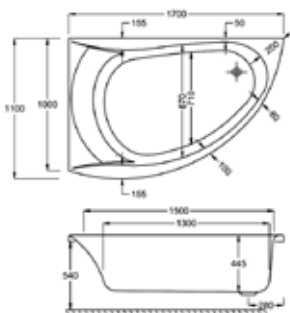

carronite™

255 LITRES

1700 x 1000mm LH H540mm D445mm		RRP
Bathtub	Q4-02239	£2002
Corner Panel	Q4-02308	£463

1700