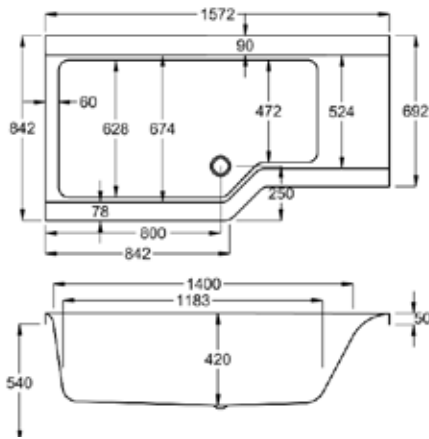

carron URBAN EDGE SHOWER BATH

1575

carron⁵

225 LITRES

1575 x 700-850mm LH H540mm D420mm		RRP
Bathtub	Q4-02427	£914
Front Panel	Q4-02437	£307
End Panel	Q4-02312	£147
Quantum Square Showerbath Screen	Q4-02347	£399

carronite™

225 LITRES

1575 x 700-850mm LH H540mm D420mm		RRP
Bathtub	Q4-02428	£1441
Front Panel	Q4-02438	£487
End Panel	Q4-02313	£200
Quantum Square Showerbath Screen	Q4-02347	£399

1575