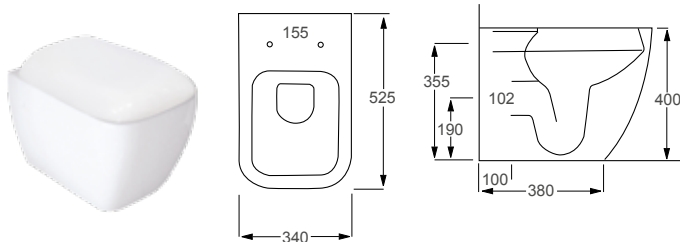

## Technical Information

- Soft-close seat
- Quick-release seat
- Short projection

**RAK**  
CERAMICS

METROPOLITAN		RRP
Q4-12087	Back To Wall Pan	£348
Q4-12130	Soft Close Seat	£120
Q4-19133	6/3ltr Concealed Cistern	£99