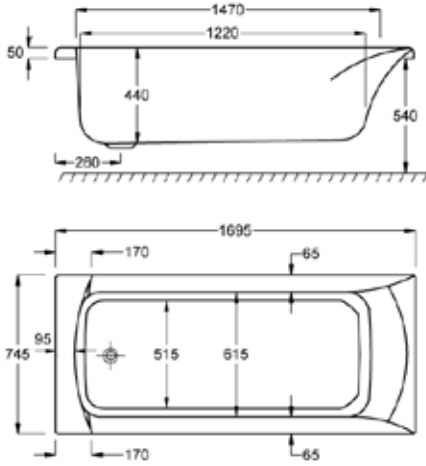

1700

carron5

195 LITRES

1700 x 750mm H540mm D440mm		RRP
Bathtub	Q4-02189	£686
Front Panel	Q4-02318	£176
End Panel	Q4-02289	£125

carronite™

195 LITRES

1700 x 750mm H540mm D440mm		RRP
Bathtub	Q4-02190	£996
Front Panel	Q4-02319	£237
End Panel	Q4-02275	£165

1700