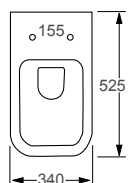

RAK
CERAMICS

METROPOLITAN	RRP
Q4-12090 Wall Hung Pan	£348
Q4-12130 Soft Close Seat	£120

Technical Information

- Soft-close seat
- Quick-release seat
- Requires frame system