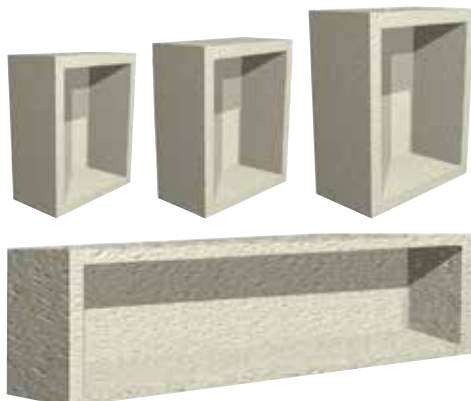

Linea™ WETROOM NICHES

WATERPROOF RECESSED STORAGE

CODE	SIZE	RRP
Q4-23136	350 x 350 x 100	£181
Q4-23137	350 x 350 x 180	£190
Q4-23138	420 x 350 x 100	£199
Q4-23139	420 x 350 x 180	£202
Q4-23140	500 x 800 x 100	£231
Q4-23141	500 x 800 x 180	£250
Q4-23142	600 x 350 x 180	£250
Q4-23143	350 x 1600 x 180	£357

Key features:

- Designed for pre-wall installation
- Ready-to-tile niche
- Fully waterproof
- Can be cut with a hand saw
- Easy to install
- Units can be stacked