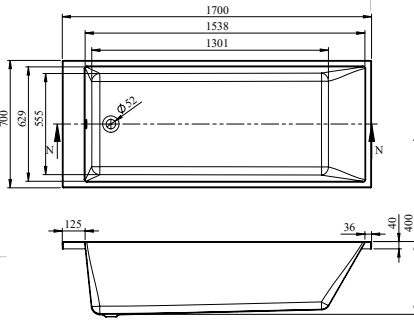

210 LITRES

1600 x 700mm H500mm D400mm	RRP
Bath tub	Q4-07077
	£429

1700