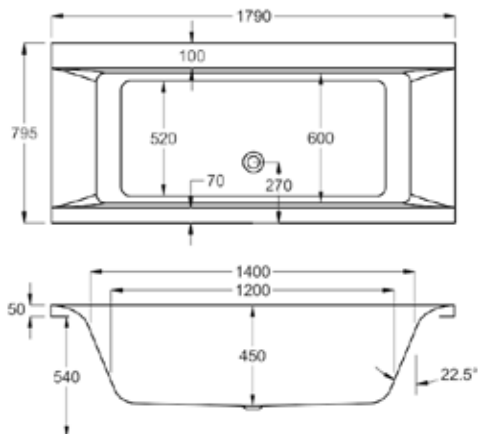

carron5

230 LITRES

1800 x 800mm H540mm D450mm		RRP
Bathtub	Q4-02096	£950
Front Panel	Q4-02322	£187
End Panel	Q4-02291	£125

carronite™

230 LITRES

1800 x 800mm H540mm D450mm		RRP
Bathtub	Q4-02097	£1511
Front Panel	Q4-02323	£247
End Panel	Q4-02277	£165

1800