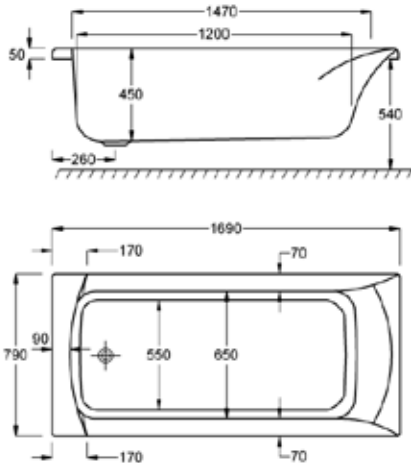

carron5

220 LITRES

1700 x 800mm H540mm D450mm		RRP
Bathtub	Q4-02193	£763
Front Panel	Q4-02318	£176
End Panel	Q4-02291	£125

carronite™

220 LITRES

1700 x 800mm H540mm D450mm		RRP
Bathtub	Q4-02194	£1211
Front Panel	Q4-02319	£237
End Panel	Q4-02277	£165

1800