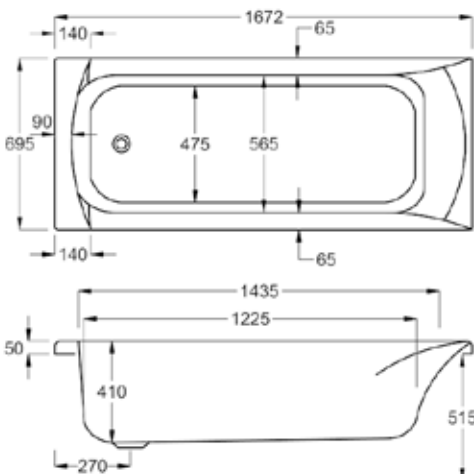

carron5

170 LITRES

1675 x 700mm H515mm D410mm		RRP
Bathtub	Q4-02063	£520
Front Panel	Q4-02283	£157
End Panel	Q4-02285	£125

carronite™

170 LITRES

1675 x 700mm H515mm D410mm		RRP
Bathtub	Q4-02064	£845
Front Panel	Q4-02269	£226
End Panel	Q4-02271	£165

1700