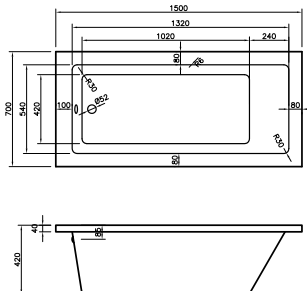

170 LITRES

1500 x 700mm H500mm D420mm		RRP
Bathtub	Q4-07060	£299