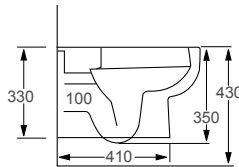

RAK
CERAMICS

RIMLESS

SERIES 600		RRP
Q4-12215	Wall Hung Rimless Pan	£275
Q4-12156	Soft Close Seat	£109

Technical Information

- Soft-close seat
- Quick-release seat
- Rimless WC
- Requires frame system