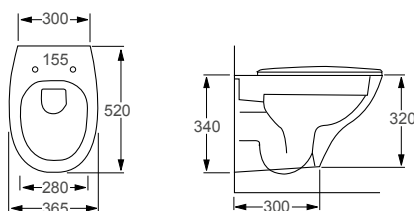

### Technical Information

- Soft-close seat
- Rimless WC
- Requires frame system

RIMLESS

MORNING		RRP
Q4-12277	Wall Hung Pan	£209
Q4-12278	Soft Close Seat	£109