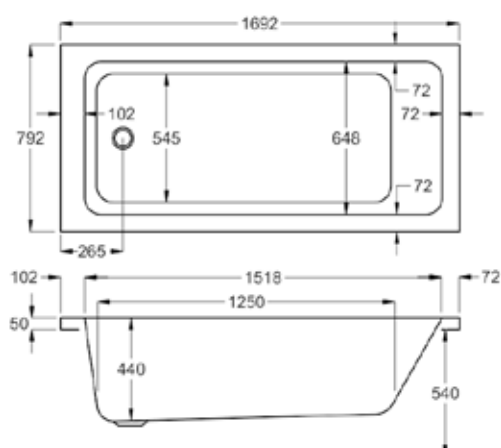

carron⁵

267 LITRES

1700 x 800mm H540mm D440mm		RRP
Bathtub	Q4-02149	£594
Front Panel	Q4-02318	£176
End Panel	Q4-02291	£125

carronite™

267 LITRES

1700 x 800mm H540mm D440mm		RRP
Bathtub	Q4-02150	£874
Front Panel	Q4-02319	£237
End Panel	Q4-02277	£165