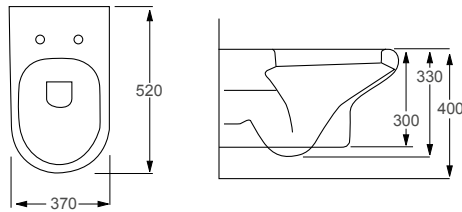

RAK
CERAMICS

COMPACT		RRP
Q4-12063	Wall Hung Pan	£286
Q4-12153	Soft Close Seat	£120

Technical Information

- Soft-close seat
- Quick-release seat
- Requires frame system