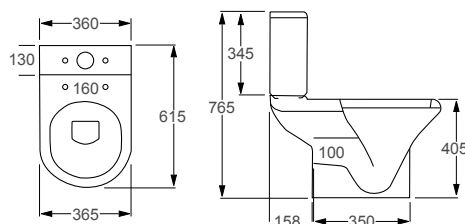

RAK
CERAMICS

COMPACT		RRP
Q4-12202	Std. WC Pan	£177
Q4-12203	Top Flush Cistern	£151
Q4-12153	Soft Close Seat	£120

Technical Information

- Soft-close seat
- Quick-release seat
- Short projection
- Water inlet right or left