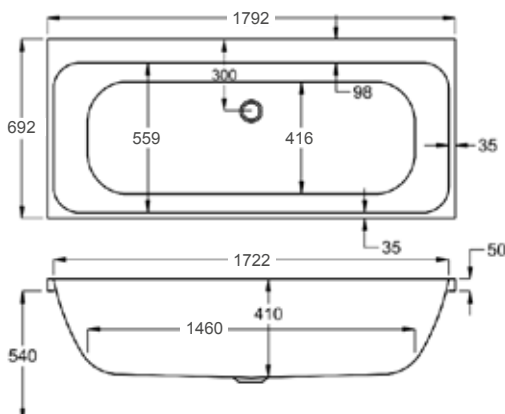

carron5

231 LITRES

1800 x 700mm H540mm D410mm		RRP
Bathtub	Q4-02573	£647
Front Panel	Q4-02322	£187
End Panel	Q4-02286	£125
CARRONITE L Shape Panel	Q4-02311	£442

carronite™

231 LITRES

1800 x 700mm H540mm D410mm		RRP
Bathtub	Q4-02574	£1028
Front Panel	Q4-02323	£247
End Panel	Q4-02272	£165
CARRONITE L Shape Panel	Q4-02311	£442