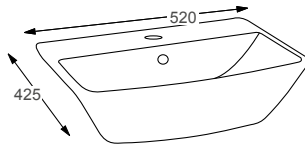

RAK
CERAMICS

SUMMIT		RRP
Q4-12150	Semi-Recessed Basin 1TH	£226
Q4-23201	Professional Basin Waste	£36

Technical Information

- 520 x 425 x 140
- Minimum depth: 270mm
- One tap hole
- Professional basin waste, suitable for basins with and without an overflow – also able to adapt it to be freeflow