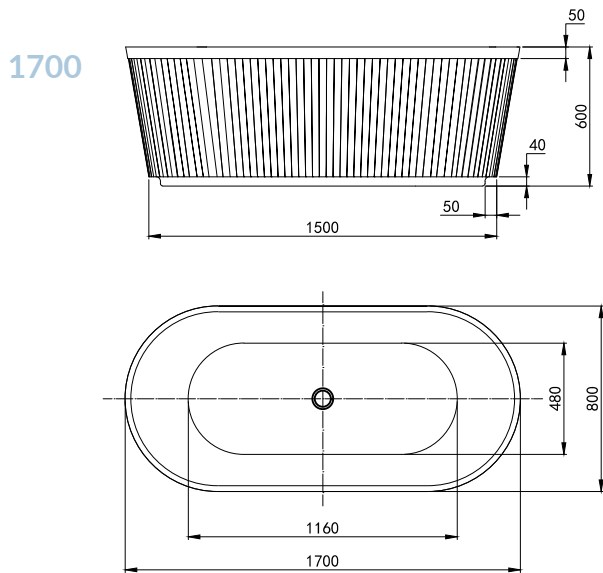

The ultimate in indulgence, any stresses from the day will be washed away in the Groove bath.

275 LITRES

H600mm W1700mm D800mm			RRP
Bathtub		Q4-06523	£1575
Bathtub		Q4-06534	£2380
Gloss White Waste Kit		Q4-06518	£74
Matt Black Waste Kit		Q4-06517	£74
Brushed Brass Waste Kit		Q4-06524	£72