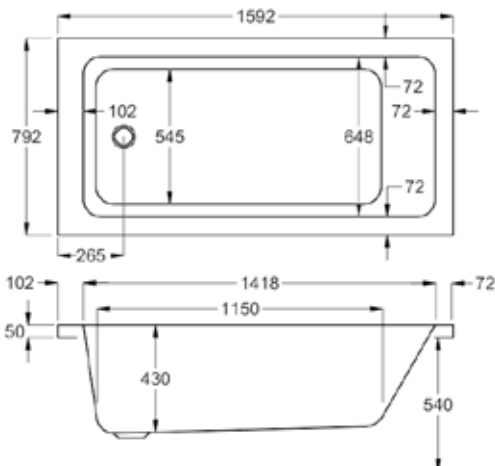

1600

**carron<sup>5</sup>**

247 LITRES

1600 x 800mm H540mm D430mm		RRP
Bathtub	Q4-02145	£594
Front Panel	Q4-02281	£176
End Panel	Q4-02291	£125

**carronite™**

247 LITRES

1600 x 800mm H540mm D430mm		RRP
Bathtub	Q4-02146	£874
Front Panel	Q4-02267	£237
End Panel	Q4-02277	£165