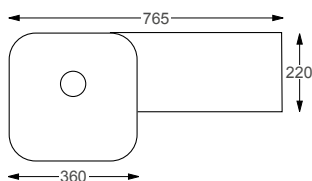

RAK
CERAMICS

PETIT SQUARE		RRP
Q4-12357	RH Basin & LH Ledge	£329
Q4-12358	LH Basin & RH Ledge	£329

Technical Information

- 765 x 360
- One tap hole
- Wall hung only