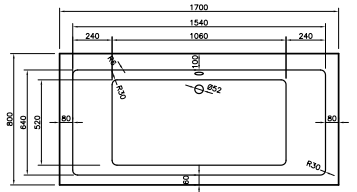

215 LITRES

1700 x 750mm H500mm D420mm	RRP
Bath tub	Q4-07068
	£349

1700