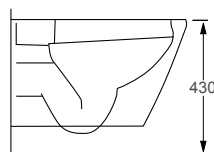

RAK
CERAMICS

RIMLESS

FEELING GREY/BLACK		RRP
Q4-12352	Wall Hung Pan	● £554
Q4-12353	Soft Close Seat	● £160
Q4-12351	Wall Hung Pan	● £554
Q4-12354	Soft Close Seat	● £160

Technical Information

- Soft-close seat
- Quick-release seat
- Rimless WC
- Requires frame system