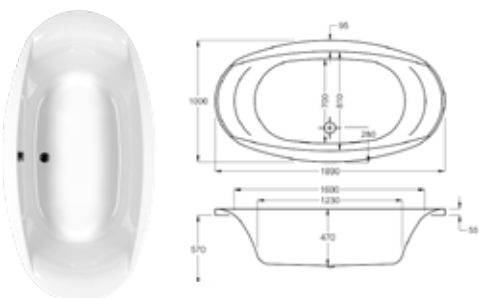

carronite™ CELSIUS FREESTANDING 330 LITRES

1900 x 900mm H610mm D450mm		RRP
Bathtub	Q4-02492	£2591
Bathtub	Q4-02493	£3925

1900

carronite™ CELSIUS OVAL 320 LITRES

1900 x 1000mm H570mm D470mm		RRP
Bathtub	Q4-02494	£2070
Oval D Panel	Q4-02497	£736

2000