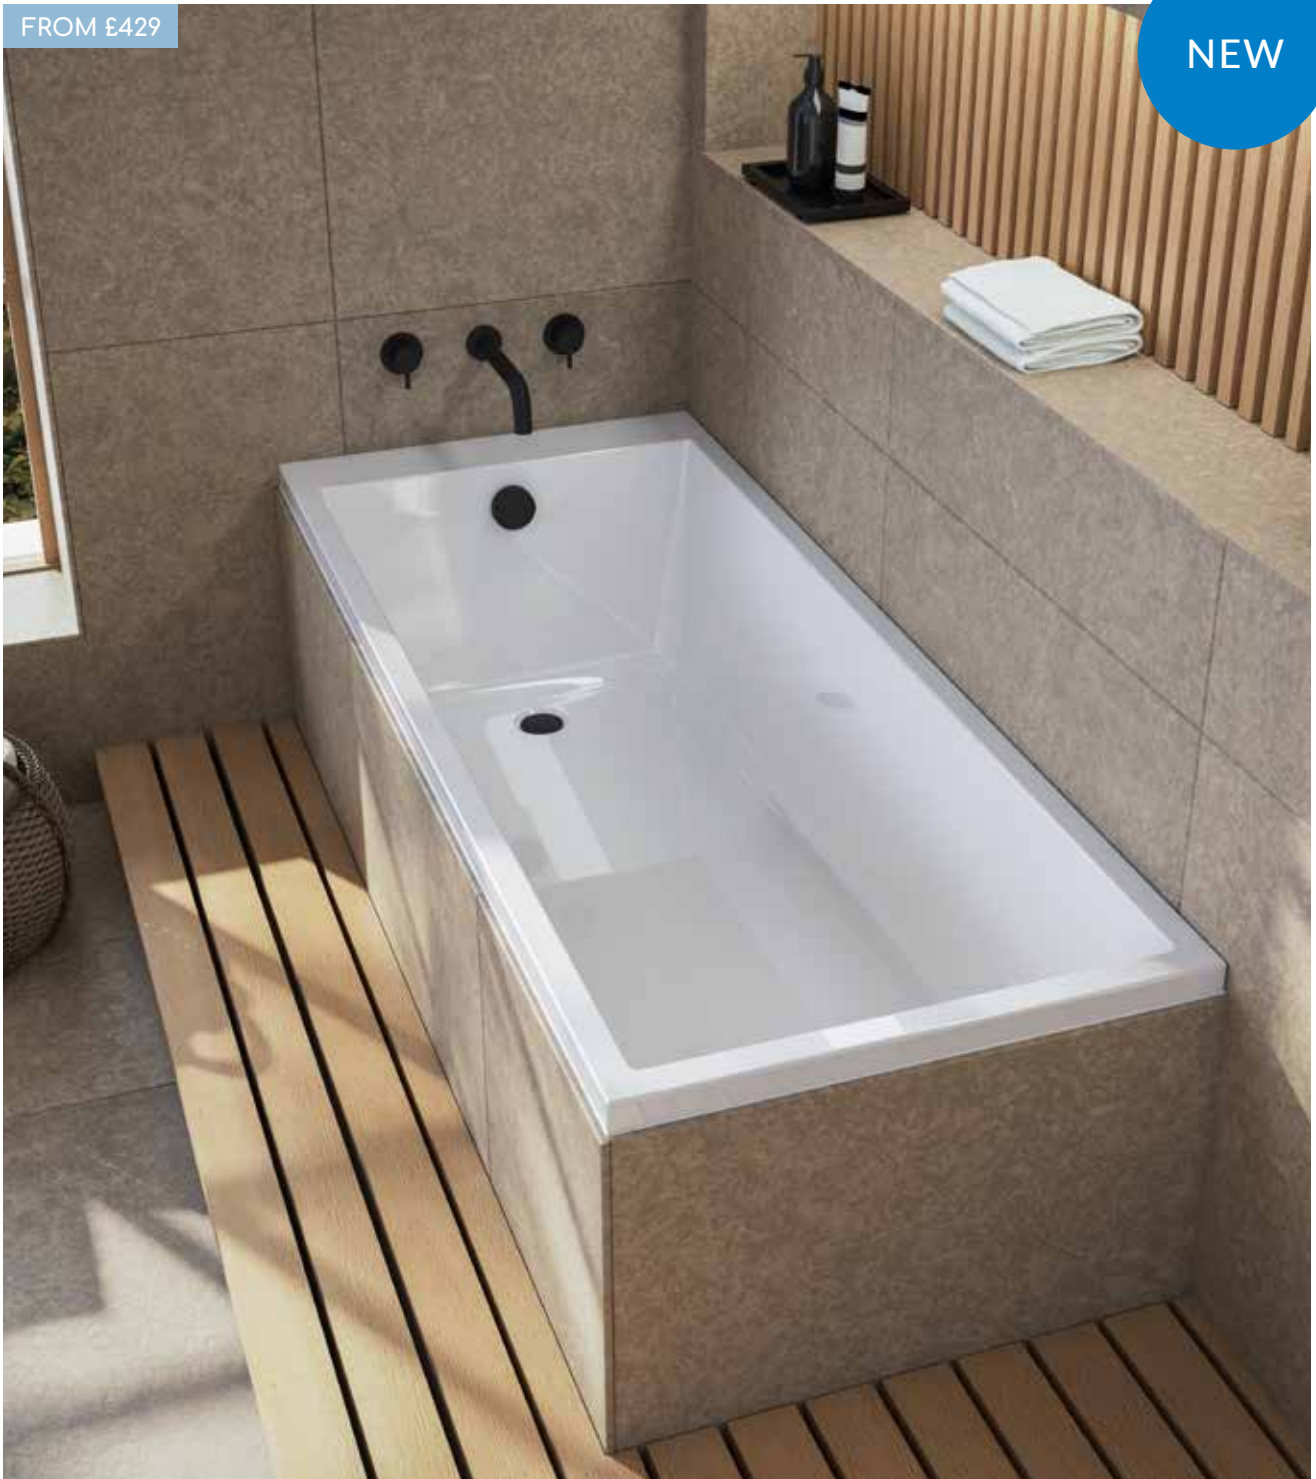

RADIANT

FROM £429

NEW

Radiant's thin edge optimises the space for bathing and ensures a clean look – goodbye clutter, hello style.

Any Maison Banos bath guarantees heat-retaining quality acrylic and a professional finish.