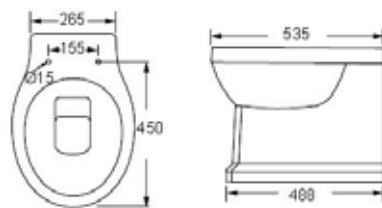

# BACK TO WALL TOILETS

FROM £266

Maison Banos, Outline with Slim Soft Close Seat

WINDSOR		RRP
Q4-06436	Back To Wall Pan	£205
Q4-19133	6/3ltr Concealed Cistern	£99
Q4-06448	Soft Close Seat	£104