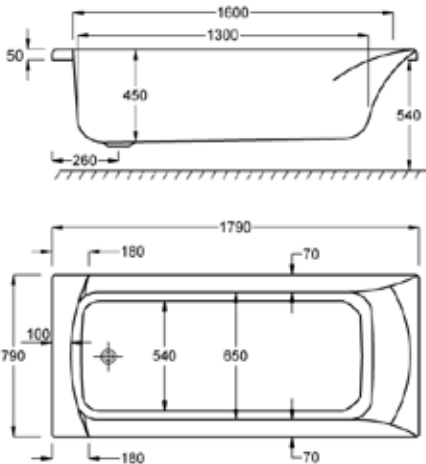

carron5

240 LITRES

1800 x 800mm H540mm D450mm		RRP
Bathtub	Q4-02197	£902
Front Panel	Q4-02322	£187
End Panel	Q4-02291	£125

carronite™

240 LITRES

1800 x 800mm H540mm D450mm		RRP
Bathtub	Q4-02198	£1512
Front Panel	Q4-02323	£247
End Panel	Q4-02277	£165

1900