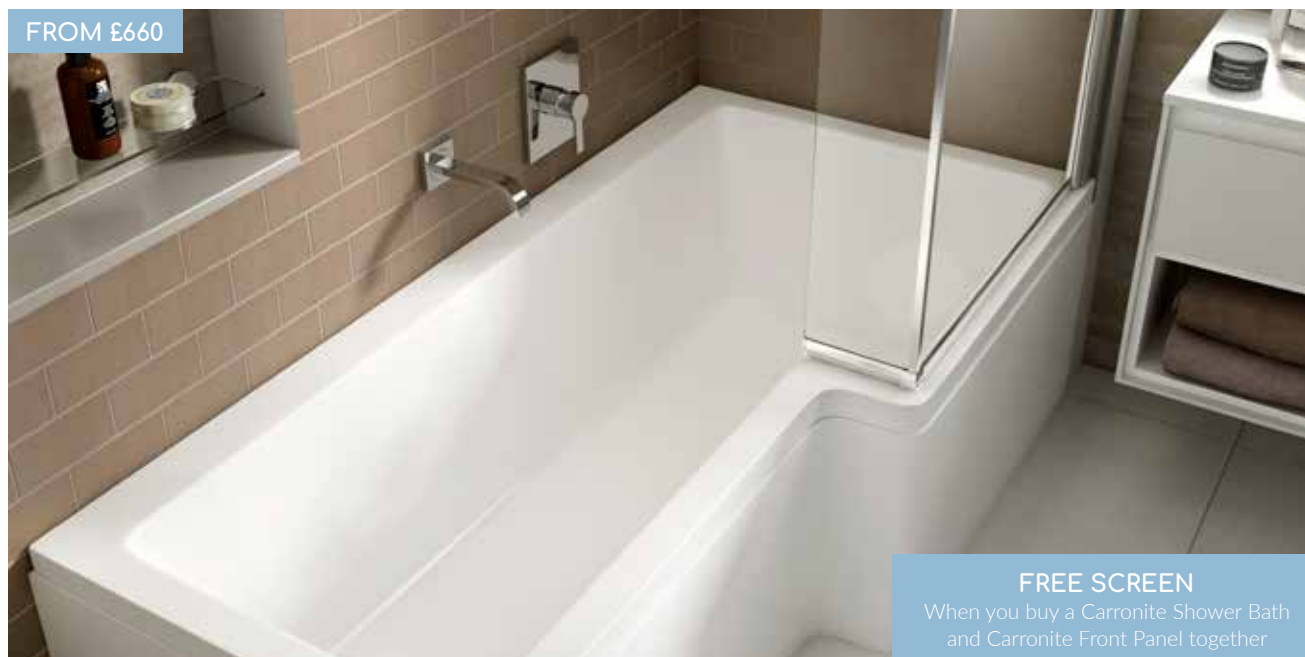

# carron QUANTUM SQUARE SHOWER BATH

Optimise both your showering and bathing with this corner-style design.

Built in Britain to exacting standards, any bath by Carron is a superior choice.

1500

carron<sup>5</sup>