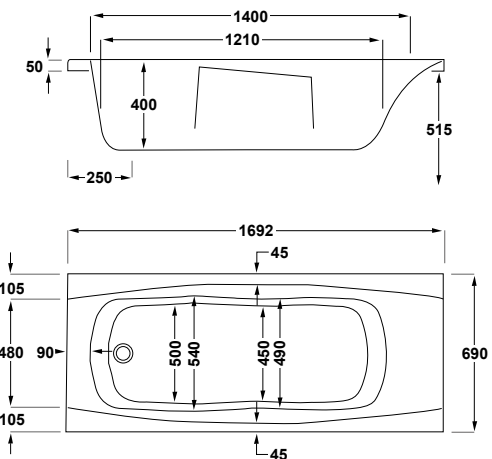

carron5

180 LITRES

1700 x 700mm H515mm D400mm		RRP
Bathtub	Q4-02114	£426
Front Panel	Q4-02320	£157
End Panel	Q4-02285	£125

carronite™

180 LITRES

1700 x 700mm H515mm D400mm		RRP
Bathtub	Q4-02115	£716
Front Panel	Q4-02321	£226
End Panel	Q4-02271	£165

1800