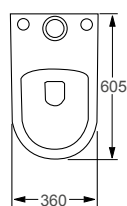

RIMLESS

ICON		RRP
Q4-06412	Tall Open Back WC Pan	£272
Q4-06409	Top Flush Cistern	£104
Q4-06407	Soft Close Seat	£76
Q4-06410	Slim Soft Close Seat	£86

Technical Information

- Soft-close seat
- Quick-release seat
- Water inlet right or left