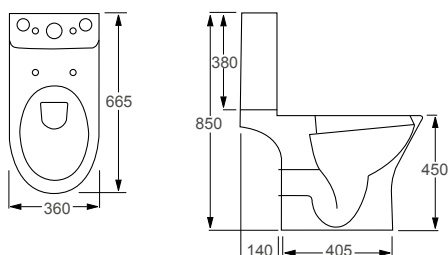

RAK
CERAMICS
RIMLESS

RESORT OPEN BACK	RRP
Q4-12253 Tall Open Back Rimless Pan	£452
Q4-12252 Top Flush Cistern	£182
Q4-12288 Slim Soft Close Seat	£120
Q4-12154 Soft Close Seat	£120

Technical Information

- Soft-close seat
- Quick-release seat
- Water inlet right or left
- Rimless WC