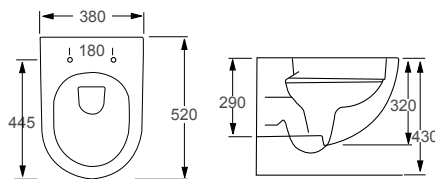

RAK
CERAMICS

RIMLESS

DES		RRP
Q4-12341	Wall Hung Pan	£341
Q4-12342	Soft Close Seat	£127

Technical Information

- Soft-close seat
- Rimless WC
- Requires frame system

We recommend:

The Maison Banos Artist tap range, see from page 374.