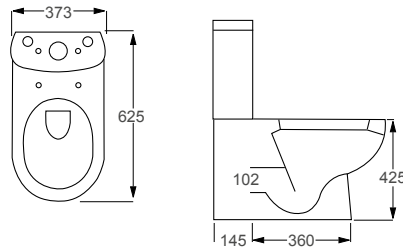

RAK
CERAMICS

KALA		RRP
Q4-12162	Std. WC Pan	£206
Q4-12159	Top Flush 6/3ltr Cistern	£120
Q4-12170	Soft Close Seat	£109

Technical Information

- Soft-close seat
- Quick-release seat
- Short projection
- Water inlet right or left
- 6/3 litre cistern