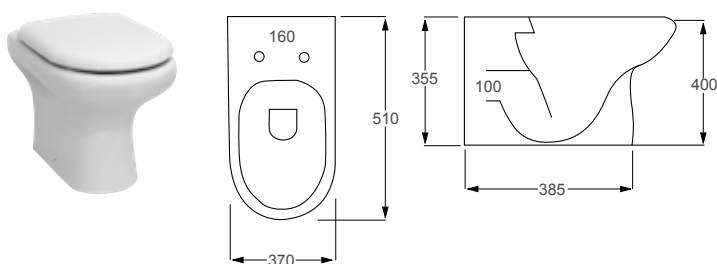

RAK
CERAMICS

COMPACT		RRP
Q4-12058	Back To Wall Pan	£254
Q4-12153	Soft Close Seat	£120
Q4-19133	6/3ltr Concealed Cistern	£99

Technical Information

- Soft-close seat
- Quick-release seat
- Short projection