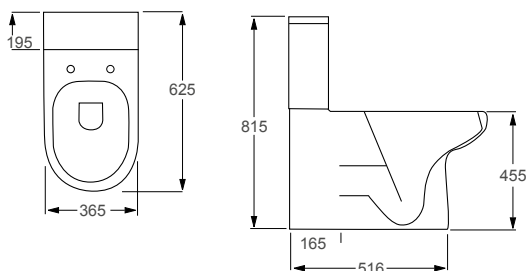

RAK
CERAMICS

COMPACT CLOSED BACK	RRP
Q4-12205 Tall Closed Back WC Pan	£333
Q4-12203 Top Flush 3/6ltr Cistern	£151
Q4-12153 Soft Close Seat	£120

Technical Information

- Soft-close seat
- Quick-release seat
- Water inlet right or left
- Tall WC
- Short projection