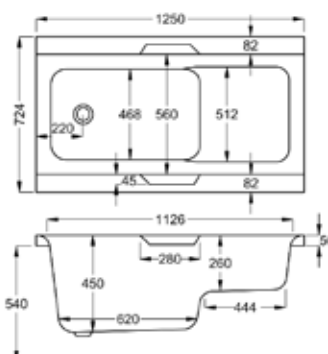

1250

carron⁵ URBAN SIT BATH

155 LITRES

1250 x 725mm H540mm D260/450mm		RRP
Bathtub	Q4-02445	£493
Front Panel	Q4-02495	£176
End Panel	Q4-02287	£125

carronite™

155 LITRES

1250 x 725mm H540mm D260/450mm		RRP
Bathtub	Q4-02446	£760
Front Panel	Q4-02496	£237
End Panel	Q4-02307	£165