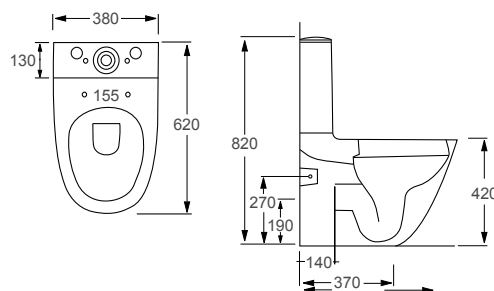

RAK
CERAMICS
RIMLESS

SENSATION		RRP
Q4-12306	Flush Fit WC Pan	£466
Q4-12307	Top Flush Cistern	£209
Q4-12305	Soft Close Seat	£127

Technical Information

- Soft-close seat
- Quick-release seat
- Rimless WC
- Water inlet right or left