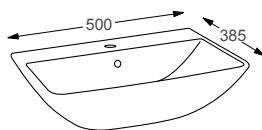

SUMMIT		RRP
Q4-12123	500 x 385 Basin	£164
Q4-12122	400 x 310 Basin	£153
Q4-12121	Semi Pedestal (500 Only)	£76
Q4-23201	Professional Basin Waste	£36

Technical Information

- 500 x 385 or 400 x 310
- One tap hole
- Professional basin waste, suitable for basins with and without an overflow – also able to adapt it to be freeflow