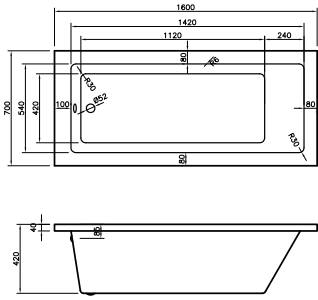

1600

185 LITRES

1600 x 700mm H500mm D420mm	RRP
Bath tub	Q4-07061
	£299

1650

190 LITRES

1650 x 700mm H500mm D420mm	RRP
Bath tub	Q4-07062
	£329

1700

200 LITRES

1700 x 700mm H500mm D420mm	RRP
Bath tub	Q4-07063
	£299

1700

210 LITRES

1700 x 750mm H500mm D420mm	RRP
Bath tub	Q4-07064
	£349

1800

215 LITRES

1800 x 725mm H500mm D420mm	RRP
Bath tub	Q4-07065
	£429

1800

225 LITRES

1800 x 800mm H500mm D420mm	RRP
Bath tub	Q4-07066
	£429