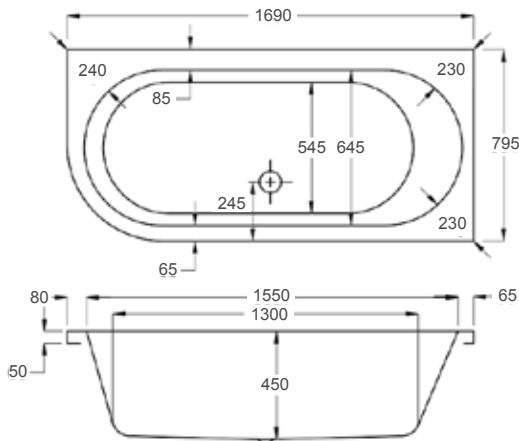

carron⁵

250 LITRES

1700 x 800mm LH H540mm D450mm		RRP
Bathtub	Q4-02217	£839
Curved Panel	Q4-02338	£313

carronite™

250 LITRES

1700 x 800mm LH H540mm D450mm		RRP
Bathtub	Q4-02218	£1277
Curved Panel	Q4-02339	£441

1700