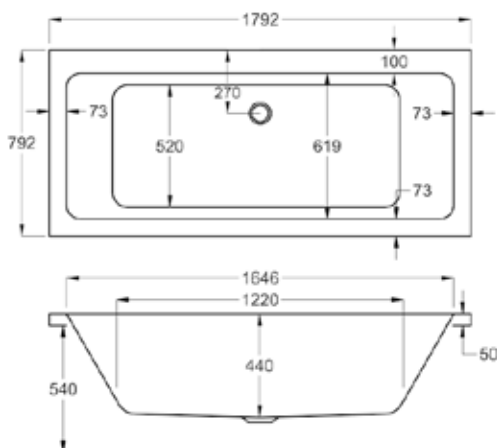

carron⁵

230 LITRES

1800 x 800mm H540mm D440mm		RRP
Bathtub	Q4-02161	£644
Front Panel	Q4-02322	£187
End Panel	Q4-02291	£125

carronite™

230 LITRES

1800 x 800mm H540mm D440mm		RRP
Bathtub	Q4-02162	£942
Front Panel	Q4-02323	£247
End Panel	Q4-02277	£165

1900