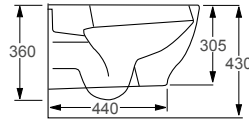

RAK
CERAMICS

MOON		RRP
Q4-12229	Wall Hung Pan	£363
Q4-12236	Soft Close Seat	£164

Technical Information

- Soft-close seat
- Quick-release seat
- Requires frame system