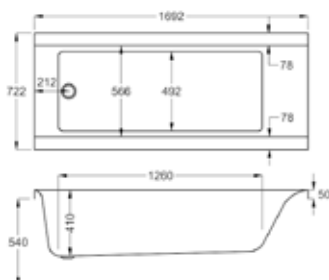

1700

carron⁵ URBAN - SINGLE ENDED

224 LITRES

1700 x 725mm H540mm D410mm		RRP
Bathtub	Q4-02363	£529
Front Panel	Q4-02318	£176
End Panel	Q4-02287	£125

carronite™

224 LITRES

1700 x 725mm H540mm D410mm		RRP
Bathtub	Q4-02364	£796
Front Panel	Q4-02319	£237
End Panel	Q4-02307	£165