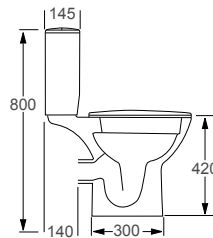

RAK CERAMICS

RIMLESS

MORNING	RRP
Q4-12273 Std. WC Pan	£177
Q4-12274 Top Flush Cistern	£120
Q4-12278 Soft Close Seat	£109

Technical Information

- Soft-close seat
- Quick-release seat
- Rimless WC
- Water inlet right or left
- 6/3 litre cistern