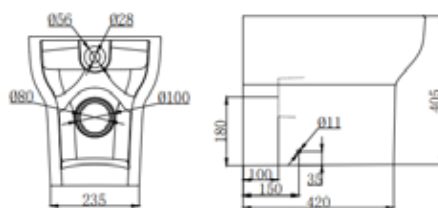

RIMLESS

SPACE		RRP
Q4-06427	Rimless Back To Wall Pan	£188
Q4-06428	Soft Close Seat	£79
Q4-19133	6/3ltr Concealed Cistern	£99

Technical Information

- Rimless design