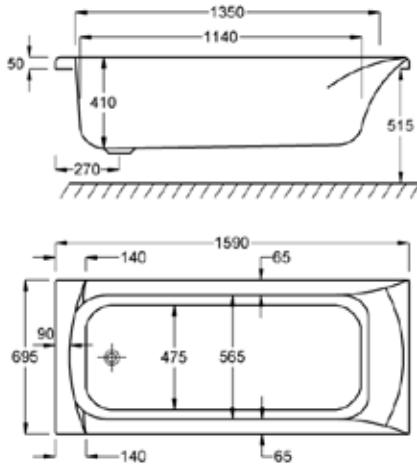

1600

carron5

162 LITRES

1600 x 700mm H515mm D410mm		RRP
Bathtub	Q4-02055	£520
Front Panel	Q4-02316	£157
End Panel	Q4-02285	£125

carronite™

162 LITRES

1600 x 700mm H515mm D410mm		RRP
Bathtub	Q4-02056	£845
Front Panel	Q4-02317	£226
End Panel	Q4-02271	£165

1650