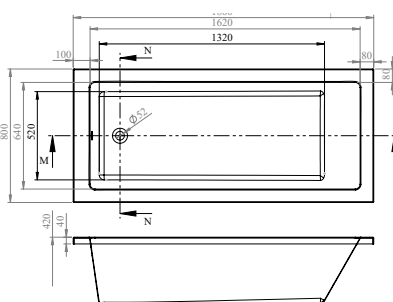

215 LITRES

1800 x 725mm H500mm D420mm	RRP
Bath tub	Q4-07065
	£429

1800