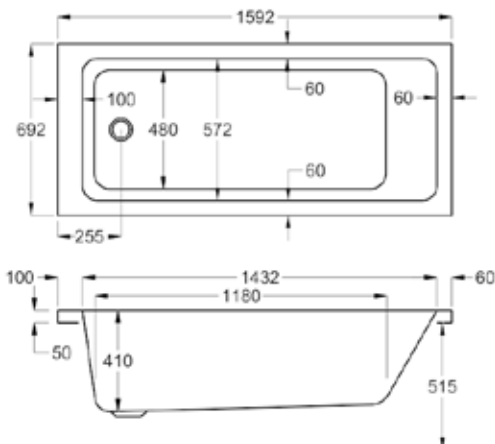

carron⁵

213 LITRES

1600 x 700mm H515mm D410mm		RRP
Bathtub	Q4-02143	£433
Front Panel	Q4-02316	£157
End Panel	Q4-02285	£125

carronite™

213 LITRES

1600 x 700mm H515mm D410mm		RRP
Bathtub	Q4-02144	£743
Front Panel	Q4-02317	£226
End Panel	Q4-02271	£165

1600