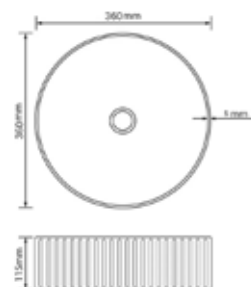

MAISON BANOS

GROOVE		RRP
Q4-06446	Counter Top Basin	£142
Q4-23201	Professional Basin Waste	£36

Technical Information

- 360 x 360 x 115
- No tap hole
- Professional basin waste, suitable for basins with and without an overflow – also able to adapt it to be freeflow