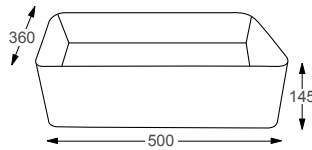

MOON SQUARE		RRP
Q4-12271	500 Sit On Basin	£263
Q4-23201	Professional Basin Waste	£36

Technical Information

- 500 x 360 x 145
- Sit on basin only
- Professional basin waste, suitable for basins with and without an overflow – also able to adapt it to be freeflow

RAK
CERAMICS