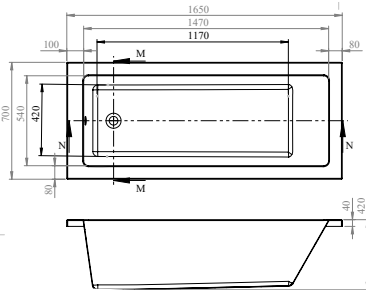

185 LITRES

1600 x 700mm H500mm D420mm	RRP
Bath tub	Q4-07061
	£299

1650