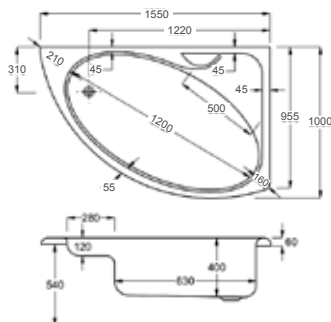

carron⁵ MONARCH CORNER BATH

235 LITRES

1300 x 1300mm H540mm D400mm	RRP	
Bathtub	Q4-02236	£1115
Corner Panel	Q4-02304	£247

carronite™

235 LITRES

1300 x 1300mm H540mm D400mm	RRP	
Bathtub	Q4-02237	£1346
Corner Panel	Q4-02305	£463

1550