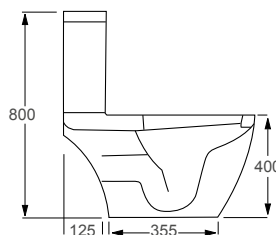

## Technical Information

- Soft-close seat
- Quick-release seat
- Water inlet right or left
- 6/3 litre cistern

RAK CERAMICS

METROPOLITAN	RRP
Q4-12210 Std. WC Pan	£337
Q4-12211 Top Flush 3/6ltr Cistern	£202
Q4-12130 Soft Close Seat	£120