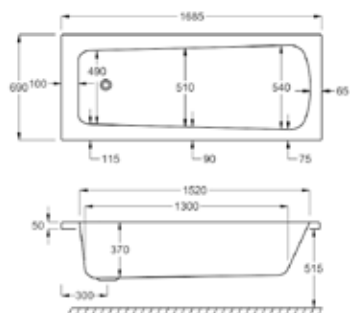

carron BRITTANIA & BRITTANIA SUPER DEEP

Simplicity at its best. Brittania also comes in a Super Deep option, leading to the ultimate relax-and-unwind soak.

This bath comes in three sizes and two finishes, allowing you to choose the best option for your bathroom.

Key features:

- Made in the UK
- Superb heat retention
- Premium strength
- Industry-leading design
- Built to last

1700

carron⁵

155 LITRES

1700 x 700mm H515mm D370mm		RRP
Bathtub	Q4-02043	£431
Front Panel	Q4-02320	£157
End Panel	Q4-02285	£125
CARRONITE L Shape Panel	Q4-02299	£442

carronite™

155 LITRES

1700 x 700mm H515mm D370mm		RRP
Bathtub	Q4-02044	£638
Front Panel	Q4-02321	£226
End Panel	Q4-02271	£165
CARRONITE L Shape Panel	Q4-02299	£442