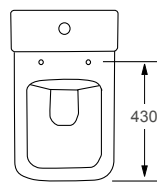

CLOSE COUPLED TOILETS - OPEN BACK

RIMLESS

OUTLINE	RRP
Q4-06402 Std. WC Pan	£194
Q4-06403 Top Flush Cistern	£100
Q4-06401 Soft Close Seat	£76
Q4-06419 Slim Soft Close Seat	£82

Technical Information

- Soft-close seat
- Quick-release seat
- Water inlet right or left