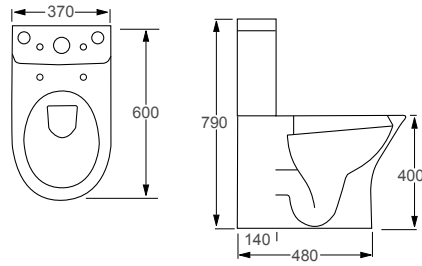

RAK
CERAMICS
RIMLESS

RESORT		RRP
Q4-12256	Flush Fit Rimless WC Pan	£254
Q4-12252	Top Flush Cistern	£182
Q4-12287	Slim Soft Close Seat	£120
Q4-12269	Soft Close Seat	£120

Technical Information

- Soft-close seat
- Quick-release seat
- Water inlet right or left
- Rimless WC