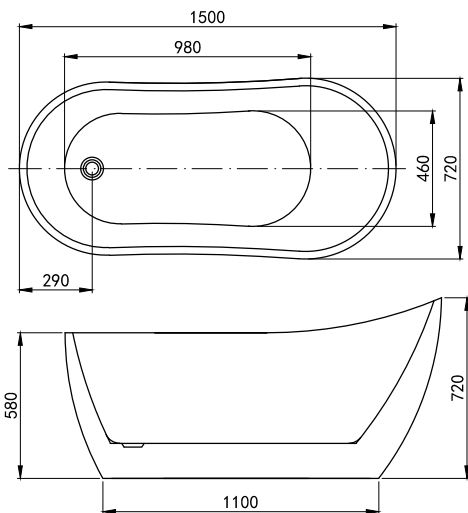

220 LITRES

H680mm W1500mm D700mm			RRP
Bathtub		Q4-06503	£1490
Bathtub		Q4-06528	£2300
Gloss White Waste Kit		Q4-06518	£74
Matt Black Waste Kit		Q4-06517	£74
Brushed Brass Waste Kit		Q4-06524	£72

Comes with chrome waste

Key features:

- 10-year warranty
- Heat-retaining quality acrylic
- Premium strength
- Industry-leading design