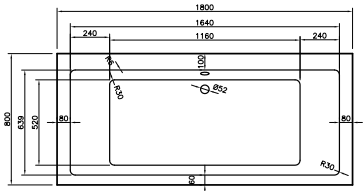

225 LITRES

1700 x 800mm H500mm D420mm	RRP
Bath tub	Q4-07069
	£399

1800

235 LITRES

1800 x 800mm H500mm D420mm	RRP
Bath tub	Q4-07070
	£409