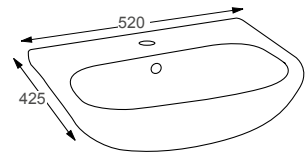

RAK
CERAMICS

KALA		RRP
Q4-12165	520 Semi-Recessed Basin 1TH	£204
Q4-23201	Professional Basin Waste	£36

Technical Information

- 520 x 425 x 147
- Minimum furniture depth: 270mm
- Professional basin waste, suitable for basins with and without an overflow – also able to adapt it to be freeflow