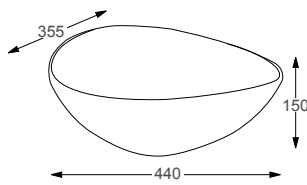

ZANETTI®

ASPECT EGG		RRP
Q4-29030	Sit On Basin	£199
Q4-23201	Professional Basin Waste	£36

Technical Information

- 440 x 355 x 150
- No tap hole
- Professional basin waste, suitable for basins with and without an overflow – also able to adapt it to be freeflow