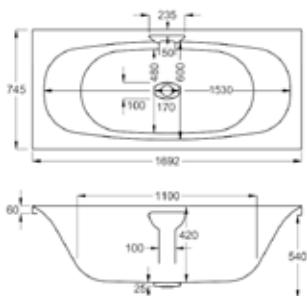

carron ECHELON & LINEA - DOUBLE ENDED

Both Echelon and Linea are baths of exceptional quality.

Echelon offers an elliptical aesthetic, whereas Linea features an asymmetrical, modern shape mimicking waves – perfect for a bathroom.

1700

carron⁵ ECHELON - DOUBLE ENDED

209 LITRES

1700 x 750mm H540mm D420mm		RRP
Bathtub	Q4-02079	£1199
Front Panel	Q4-02318	£176
End Panel	Q4-02289	£125
Manual Valve Single Lever	Q4-43054	£185

Bath comes with filler and waste

carronite™

209 LITRES

1700 x 750mm H540mm D420mm		RRP
Bathtub	Q4-02080	£1520
Front Panel	Q4-02319	£237
End Panel	Q4-02275	£165
Manual Valve Single Lever	Q4-43054	£185

Bath comes with filler and waste