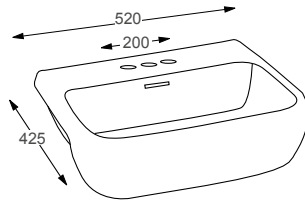

RAK
CERAMICS

METROPOLITAN		RRP
Q4-12096	520 Semi-Recessed Basin 1TH	£259
Q4-23201	Professional Basin Waste	£36

Technical Information

- 520 x 425 x 180
- Minimum furniture depth: 275mm
- Professional basin waste, suitable for basins with and without an overflow – also able to adapt it to be freeflow