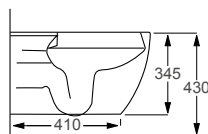

# WALL HUNG TOILETS

FROM £523

RAK Ceramics, Sensation

**RAK**  
CERAMICS

METROPOLITAN	RRP
Q4-12090 Wall Hung Pan	£348
Q4-12130 Soft Close Seat	£120