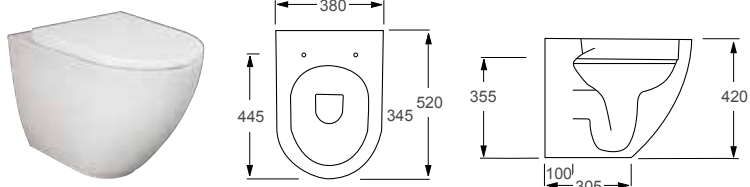

RAK
CERAMICS
RIMLESS

DES		RRP
Q4-12340	Back To Wall Pan	£341
Q4-12342	Soft Close Seat	£127
Q4-19133	6/3ltr Concealed Cistern	£99

Technical Information

- Soft-close seat
- Quick-release seat
- Short projection