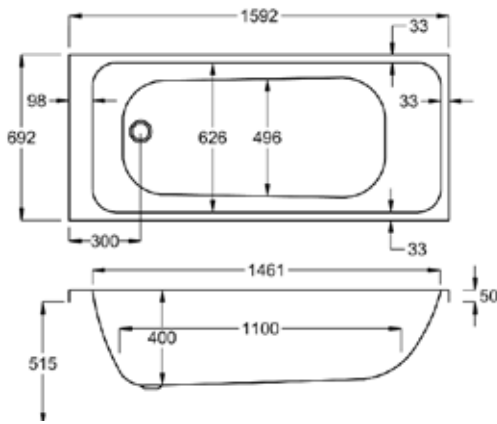

carron5

204 LITRES

1600 x 700mm H515mm D400mm		RRP
Bathtub	Q4-02420	£499
Front Panel	Q4-02316	£157
End Panel	Q4-02285	£125
CARRONITE L Shape Panel	Q4-02503	£442

carronite™

204 LITRES

1600 x 700mm H515mm D400mm		RRP
Bathtub	Q4-02421	£839
Front Panel	Q4-02317	£226
End Panel	Q4-02271	£165
CARRONITE L Shape Panel	Q4-02503	£442

1700