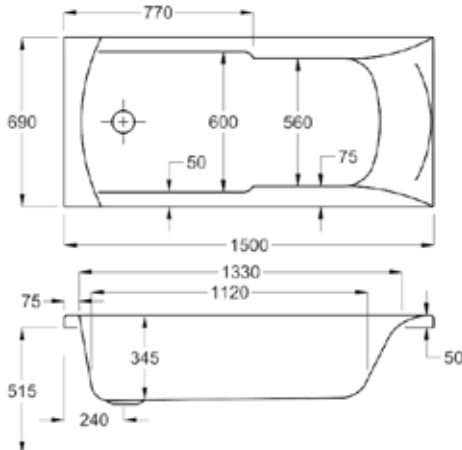

carron ECO MATRIX - SINGLE ENDED

Matrix is perfect for relaxing with its sloping back rest and curved design, which also makes this bath a beautiful addition to your space.

All Carron baths are made in Britain, easy to install, and simple to clean.

Key features:

- Made in the UK
- Premium strength
- Textured base
- Grips available

1500

carron⁵

131 LITRES

1500 x 700mm H515mm D345mm		RRP
Bathtub	Q4-02122	£433
Front Panel	Q4-02315	£157
End Panel	Q4-02285	£125
CARRONITE L Shape Panel	Q4-02502	£442

carronite™

131 LITRES

1500 x 700mm H515mm D345mm		RRP
Bathtub	Q4-02123	£740
Front Panel	Q4-02314	£226
End Panel	Q4-02271	£165
CARRONITE L Shape Panel	Q4-02502	£442

1600