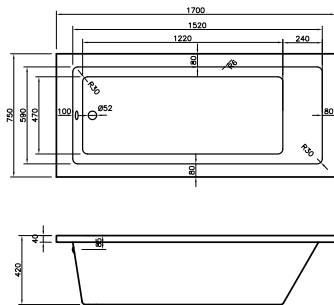

200 LITRES

1700 x 700mm H500mm D420mm	RRP
Bath tub	Q4-07063
	£299

1700