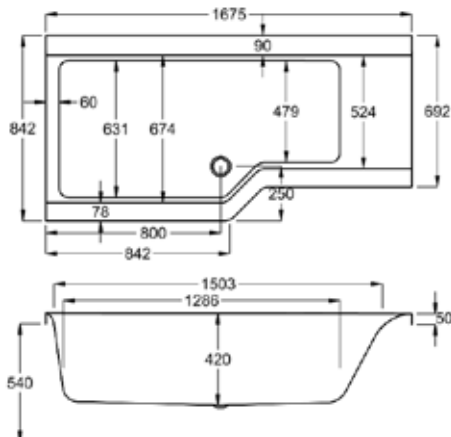

carron⁵

245 LITRES

1675 x 700-850mm LH H540mm D420mm		RRP
Bathtub	Q4-02525	£914
Front Panel	Q4-02529	£307
End Panel	Q4-02312	£147
Quantum Square Showerbath Screen	Q4-02347	£399

carronite™

245 LITRES

1675 x 700-850mm LH H540mm D420mm		RRP
Bathtub	Q4-02526	£1441
Front Panel	Q4-02530	£487
End Panel	Q4-02313	£200
Quantum Square Showerbath Screen	Q4-02347	£399

1675