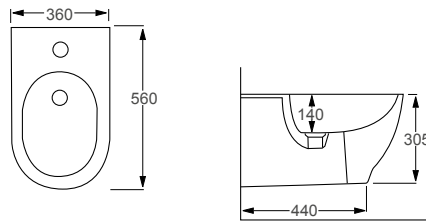

### Technical Information

- One tap hole
- Integrated overflow
- Floor mounted

**RAK**  
CERAMICS

MOON	RRP
Q4-12233 Wall Hung Bidet	£363