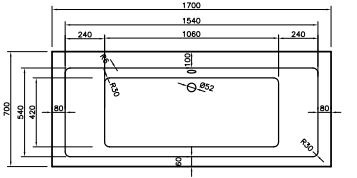

1700

205 LITRES

1700 x 700mm H500mm D420mm	RRP
Bath tub	Q4-07067
	£319

1700

215 LITRES

1700 x 750mm H500mm D420mm	RRP
Bath tub	Q4-07068
	£349

1700

225 LITRES

1700 x 800mm H500mm D420mm	RRP
Bath tub	Q4-07069
	£399

1800

235 LITRES

1800 x 800mm H500mm D420mm	RRP
Bath tub	Q4-07070
	£409

We recommend:

The Artist wall mounted bath spout and valve, see from page 375.

Key features:

- Leading European manufacturer
- Superb heat retention
- Industry-leading design