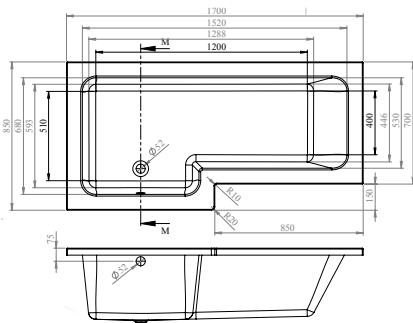

NATURAL

FROM £385

Natural gives you the best of both worlds: a spacious showering area, plus the option to kick back in the bath.

Pair this quadratic design with a chrome, matt black or brushed brass screen.

1700

180 LITRES

1700 x 700/850mm LH H500mm D410mm		RRP
Bathtub	Q4-07083	£385
Front Panel	Q4-07085	£129
End Panel	Q4-07086	£82

1700

180 LITRES

1700 x 700/850mm RH H500mm D410mm		RRP
Bathtub	Q4-07084	£385
Front Panel	Q4-07085	£129
End Panel	Q4-07086	£82