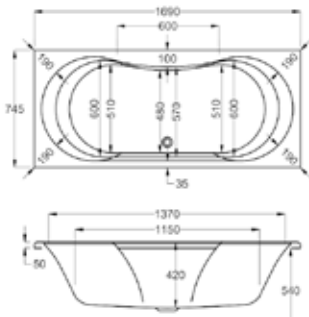

ARC - DOUBLE ENDED & URBAN - SINGLE ENDED

The Arc double ended bath offers that element of luxury, while the Urban single ended model provides simplicity.

Whether you prefer angular or curved bathtubs, we have a range of styles to choose from.

1700

carron⁵ ARC - DOUBLE ENDED

190 LITRES

1700 x 750mm H540mm D420mm		RRP
Bathtub	Q4-02017	£526
Front Panel	Q4-02318	£176
End Panel	Q4-02289	£125

carronite™

190 LITRES

1700 x 750mm H540mm D420mm		RRP
Bathtub	Q4-02018	£818
Front Panel	Q4-02319	£237
End Panel	Q4-02275	£165