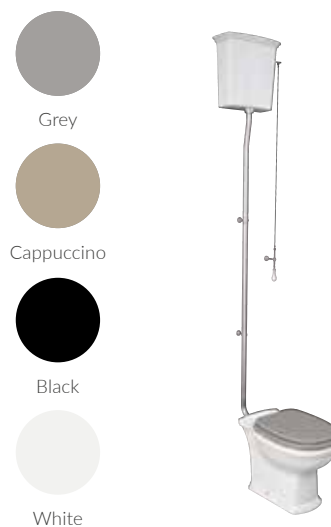

W360 D580	RRP
Q4-12316 Low & High Level WC Pan	£341
Q4-12318 High Level Lever Cistern	£285
Q4-12326 High Level Fittings & Pipe	£424
Q4-12320 Wooden White Soft Close Seat	£131
Q4-12322 Wooden Black Soft Close Seat	£131
Q4-12323 Wooden Cappuccino Soft Close Seat	£131
Q4-12321 Wooden Grey Soft Close Seat	£131

Washington is elegant and timeless, perfect for period homes.

The Victorian style makes this suite ideal for larger bathrooms and will ensure you continue your authentic look throughout your house.

W360 D580	RRP
Q4-12316 Low & High Level WC Pan	£341
Q4-12317 Low Level Cistern	£248
Q4-12319 Low Level Fittings & Pipe	£160
Q4-12320 Wooden White Soft Close Seat	£131
Q4-12322 Wooden Black Soft Close Seat	£131
Q4-12323 Wooden Cappuccino Soft Close Seat	£131
Q4-12321 Wooden Grey Soft Close Seat	£131

W360 D705	RRP
Q4-12309 Close Coupled Pan	£265
Q4-12310 Lever Cistern	£182
Q4-12320 Wooden White Soft Close Seat	£131
Q4-12322 Wooden Black Soft Close Seat	£131
Q4-12323 Wooden Cappuccino Soft Close Seat	£131
Q4-12321 Wooden Grey Soft Close Seat	£131

W360 D560	RRP
Q4-12312 Wall Hung Pan	£292
Q4-12320 Wooden White Soft Close Seat	£131
Q4-12322 Wooden Black Soft Close Seat	£131
Q4-12323 Wooden Cappuccino Soft Close Seat	£131
Q4-12321 Wooden Grey Soft Close Seat	£131

W360 D580	RRP
Q4-12311 Bidet	£208

W560 D420	RRP
Q4-12314 560 Basin 1TH	£120
Q4-12315 Full Pedestal	£92

H880 W830 D580	RRP
Q4-12180 Basin With Ceramic Legs 1TH	£846