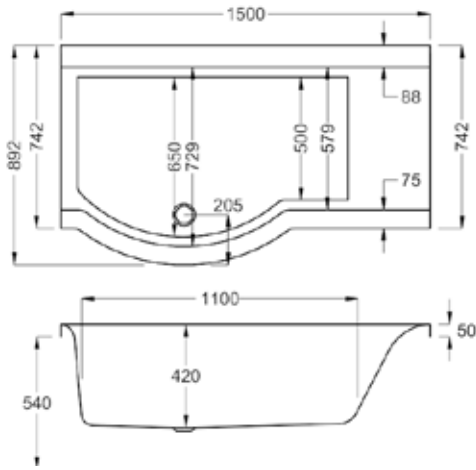

1500

carron⁵

228 LITRES

1500 x 750-900mm LH H540mm D420mm		RRP
Bathtub	Q4-02365	£942
Front Panel	Q4-02373	£307
End Panel	Q4-02385	£147
Shower Screen	Q4-02380	£377

carronite™

228 LITRES

1500 x 750-900mm LH H540mm D420mm		RRP
Bathtub	Q4-02366	£1475
Front Panel	Q4-02374	£487
L Shape Panel	Q4-02505	£665
End Panel	Q4-02383	£199
Shower Screen	Q4-02380	£377

1500