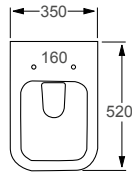

RAK
CERAMICS

RIMLESS

SERIES 600		RRP
Q4-12215	Wall Hung Rimless Pan	£275
Q4-12156	Soft Close Seat	£109

Technical Information

- Soft-close seat
- Quick-release seat
- Rimless WC
- Requires frame system