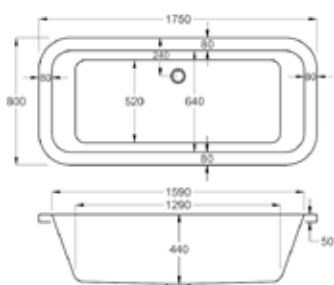

### carron<sup>5</sup> HALCYON SQUARE INSET

286 LITRES

1750 x 800mm H550mm D440mm	<b>RRP</b>
Bathtub	Q4-02487
	£779