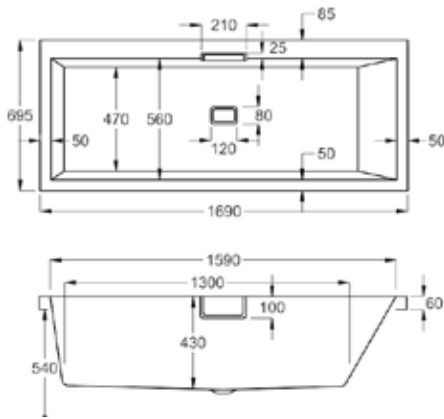

1700

carronite™

265 LITRES

1700 x 700mm LH H540mm D430mm		RRP
Bathtub	Q4-02406	£1139
Front Panel	Q4-02319	£237
End Panel	Q4-02272	£165
L Shape Panel	Q4-02569	£442

1700

carronite™

265 LITRES

1700 x 700mm RH H540mm D430mm		RRP
Bathtub	Q4-02407	£1139
Front Panel	Q4-02319	£237
End Panel	Q4-02272	£165
L Shape Panel	Q4-02569	£442

1700

carronite™

275 LITRES

1700 x 750mm LH H540mm D450mm		RRP
Bathtub	Q4-02408	£1342
Front Panel	Q4-02319	£237
End Panel	Q4-02275	£165
L Shape Panel	Q4-02300	£442

1700

carronite™

275 LITRES

1700 x 750mm RH H540mm D450mm		RRP
Bathtub	Q4-02409	£1342
Front Panel	Q4-02319	£237
End Panel	Q4-02275	£165
L Shape Panel	Q4-02300	£442