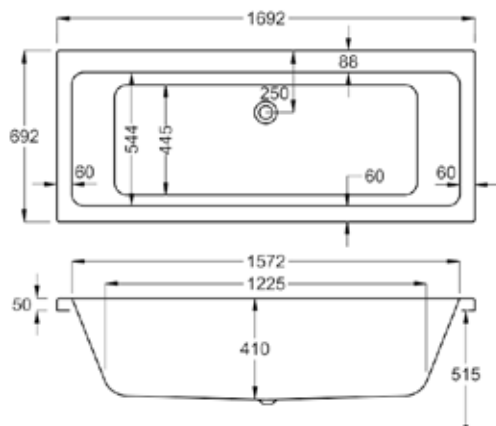

carron⁵

165 LITRES

1700 x 700mm H515mm D410mm		RRP
Bathtub	Q4-02159	£433
Front Panel	Q4-02320	£157
End Panel	Q4-02285	£125

carronite™

165 LITRES

1700 x 700mm H515mm D410mm		RRP
Bathtub	Q4-02160	£743
Front Panel	Q4-02321	£226
End Panel	Q4-02271	£165