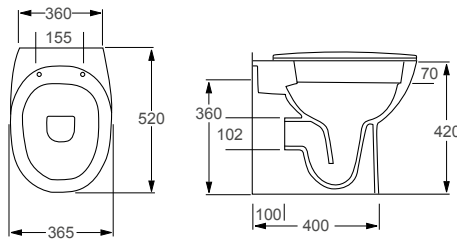

MORNING		RRP
Q4-12276	Back To Wall Pan	£209
Q4-12278	Soft Close Seat	£109
Q4-19133	6/3ltr Concealed Cistern	£99

Technical Information

- Soft-close seat
- Quick-release seat
- Rimless WC