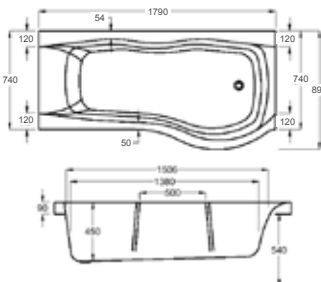

## carronite™

265 LITRES

1800 x 750-900mm LH H540mm D450mm		RRP
Bathtub	Q4-02473	£1963
Front Panel	Q4-02515	£452
End Panel	Q4-02383	£199
Shower Screen	Q4-02350	£371

1800