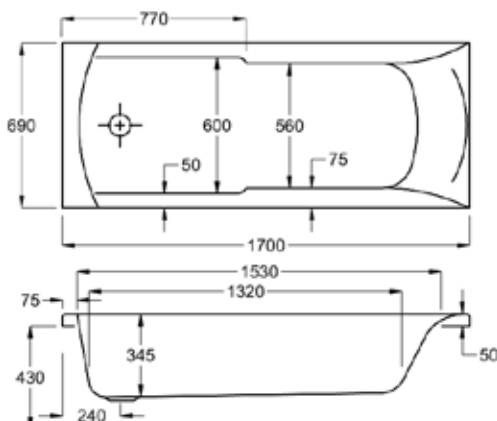

carron5

145 LITRES

1700 x 700mm H430mm D345mm		RRP
Bathtub	Q4-02037	£433
Front Panel	Q4-02256	£157
End Panel	Q4-02258	£125
CARRONITE L Shape Panel	Q4-02501	£442

carronite™

145 LITRES

1700 x 700mm H430mm D345mm		RRP
Bathtub	Q4-02038	£740
Front Panel	Q4-02257	£226
End Panel	Q4-02259	£165
CARRONITE L Shape Panel	Q4-02501	£442