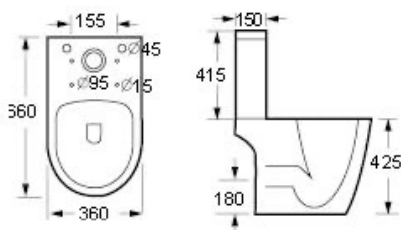

RIMLESS

SIGNATURE		RRP
Q4-06449	Open Back Pan	£278
Q4-06450	Top Flush Cistern	£100
Q4-06415	Soft Close Seat	£82

Technical Information

- Soft-close seat