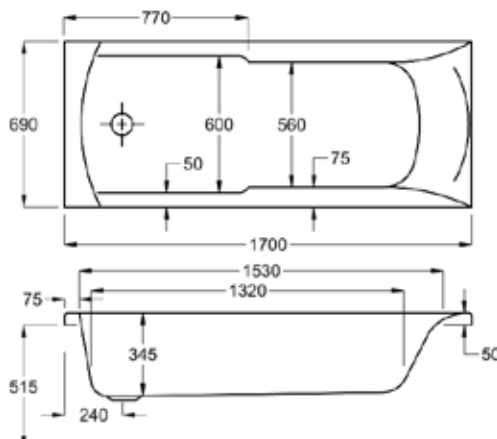

1700

**carron**<sup>5</sup>

145 LITRES

1700 x 700mm H515mm D345mm		RRP
Bathtub	Q4-02126	£433
Front Panel	Q4-02320	£157
End Panel	Q4-02285	£125
CARRONITE L Shape Panel	Q4-02299	£442

**carronite**<sup>™</sup>