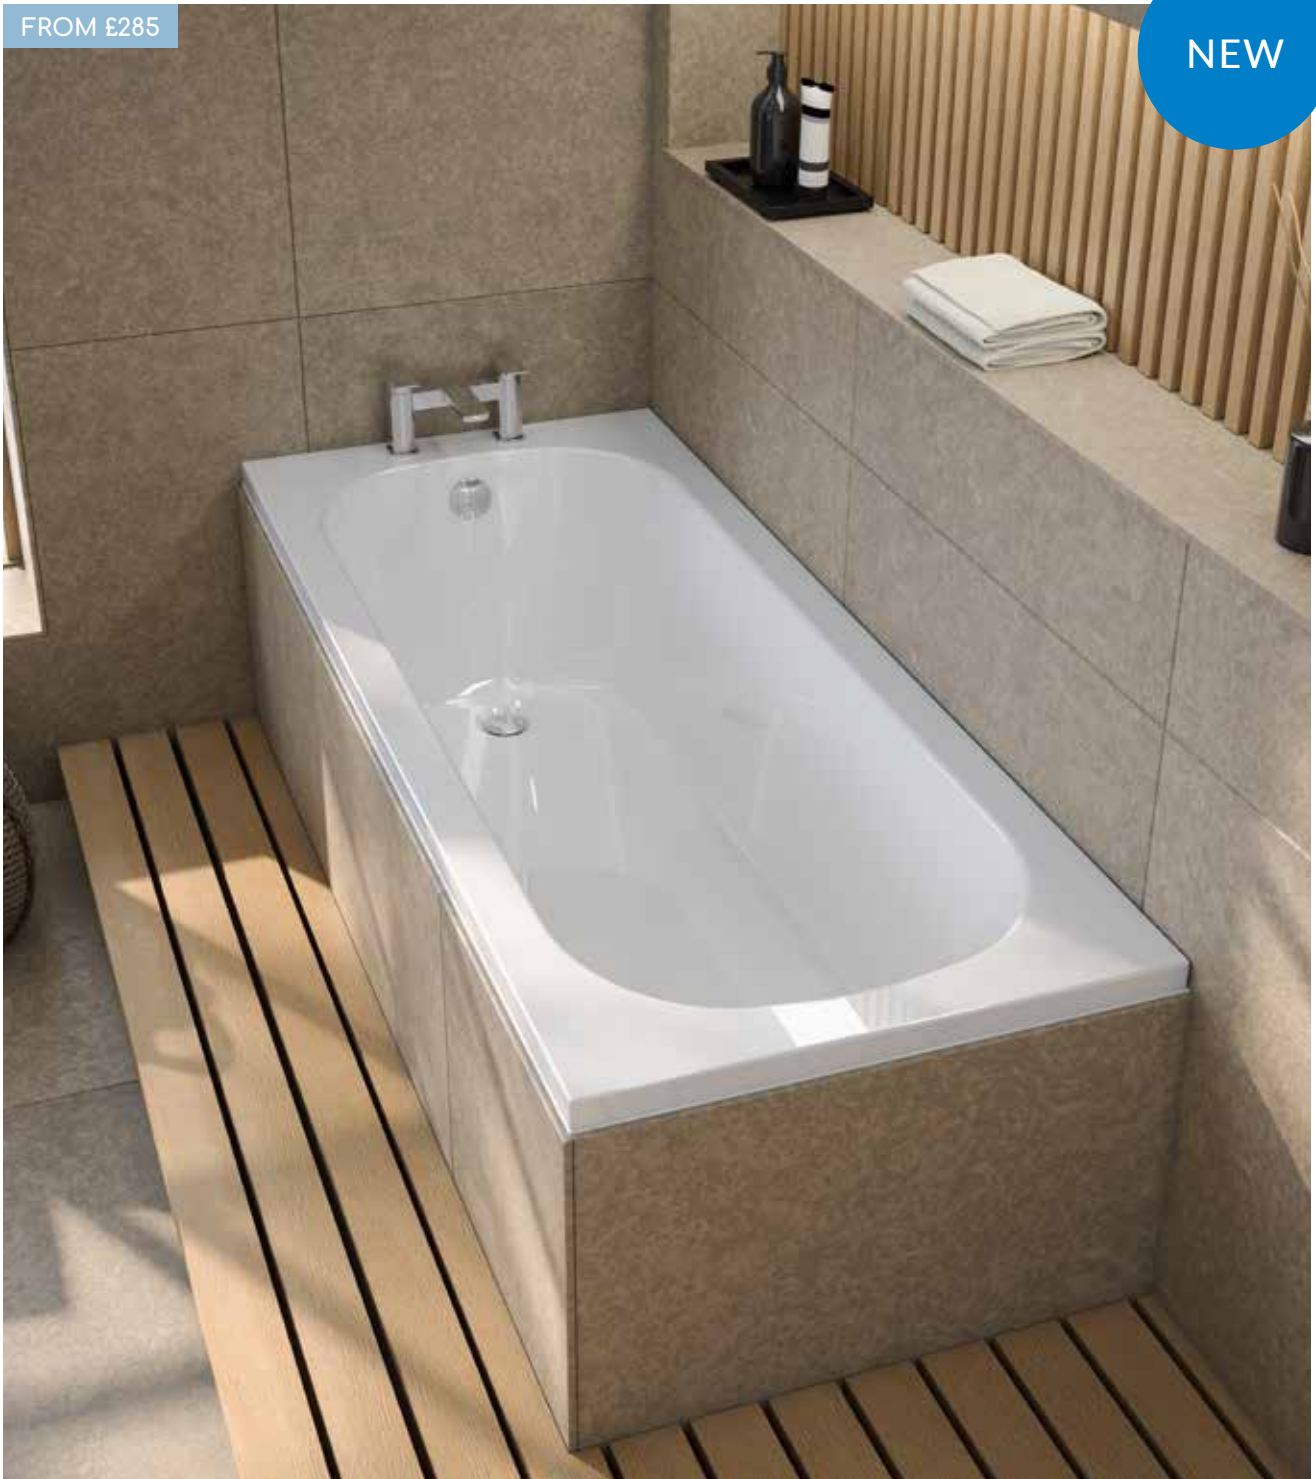

### Key features:

- Leading European manufacturer
- Superb heat retention
- Industry-leading design

RELAX

FROM £285

NEW

*Relax comes in six size options and offers a tranquil bathing experience.*

The elliptical shape creates a soft look for your bathroom, which can be complemented with accessories – turn to page 409 for our Maison Banos mirrors.