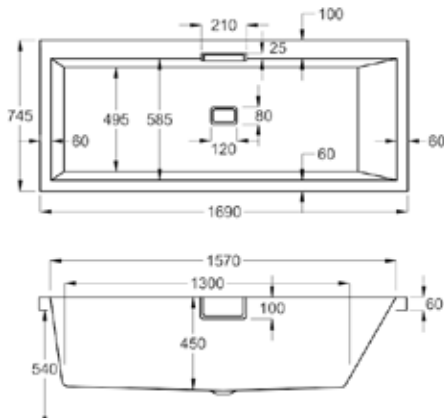

1700

carronite™

265 LITRES

1700 x 700mm LH H540mm D430mm		RRP
Bathtub	Q4-02406	£1139
Front Panel	Q4-02319	£237
End Panel	Q4-02272	£165
L Shape Panel	Q4-02569	£442

1700

carronite™

265 LITRES

1700 x 700mm RH H540mm D430mm		RRP
Bathtub	Q4-02407	£1139
Front Panel	Q4-02319	£237
End Panel	Q4-02272	£165
L Shape Panel	Q4-02569	£442

1700

carronite™

275 LITRES

1700 x 750mm LH H540mm D450mm		RRP
Bathtub	Q4-02408	£1342
Front Panel	Q4-02319	£237
End Panel	Q4-02275	£165
L Shape Panel	Q4-02300	£442

1700

carronite™

275 LITRES

1700 x 750mm RH H540mm D450mm		RRP
Bathtub	Q4-02409	£1342
Front Panel	Q4-02319	£237
End Panel	Q4-02275	£165
L Shape Panel	Q4-02300	£442