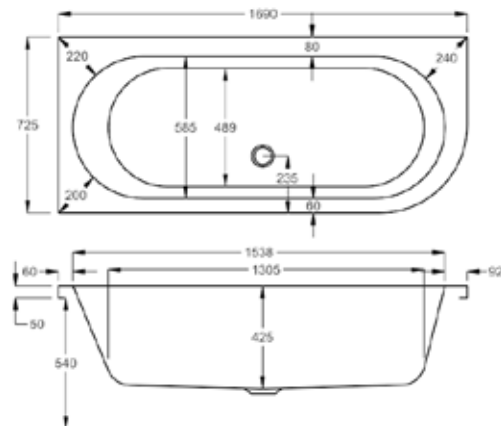

carron⁵

205 LITRES

1700 x 725mm RH H540mm D425mm		RRP
Bathtub	Q4-02215	£698
Curved Panel	Q4-02336	£313

carronite™

205 LITRES

1700 x 725mm RH H540mm D425mm		RRP
Bathtub	Q4-02216	£1122
Curved Panel	Q4-02337	£441

1700