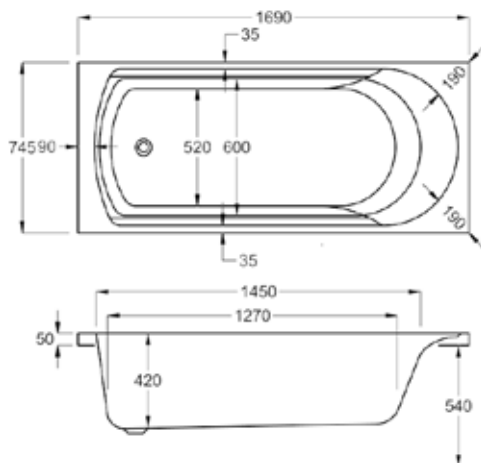

carron5

195 LITRES

1700 x 750mm H540mm D420mm		RRP
Bathtub	Q4-02015	£526
Front Panel	Q4-02318	£176
End Panel	Q4-02289	£125

carronite™

195 LITRES

1700 x 750mm H540mm D420mm		RRP
Bathtub	Q4-02016	£818
Front Panel	Q4-02319	£237
End Panel	Q4-02275	£165