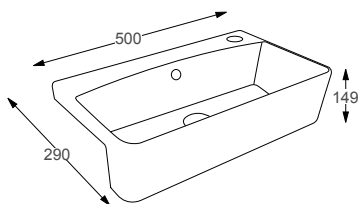

ICON		RRP
Q4-06422	Slim Semi-Recessed Basin	£173
Q4-23201	Professional Basin Waste	£36

Technical Information

- 500 x 290 x 149
- Minimum furniture depth: 220mm
- Professional basin waste, suitable for basins with and without an overflow – also able to adapt it to be freeflow