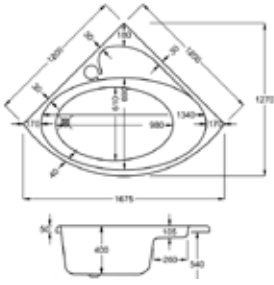

1200

carron5 ORIOLE CORNER BATH

190 LITRES

1200 x 1200mm H540mm D400mm		RRP
Bathtub	Q4-02242	£1045
Corner Panel	Q4-02260	£247

carronite™

190 LITRES

1200 x 1200mm H540mm D400mm		RRP
Bathtub	Q4-02243	£1270
Corner Panel	Q4-02261	£463

1500

carron5 CENTENNIAL CORNER BATH

407 LITRES

1500 x 1500mm H570mm D495mm		RRP
Bathtub	Q4-02230	£1441
Corner Panel	Q4-02264	£247

carronite™

407 LITRES

1500 x 1500mm H570mm D495mm		RRP
Bathtub	Q4-02231	£2017
Corner Panel	Q4-02265	£463

1700

carron5 OMEGA CORNER BATH

255 LITRES

1700 x 1000mm LH H540mm D445mm		RRP
Bathtub	Q4-02238	£1277
Corner Panel	Q4-02306	£247

carronite™

255 LITRES

1700 x 1000mm LH H540mm D445mm		RRP
Bathtub	Q4-02239	£2002
Corner Panel	Q4-02308	£463

1700

carron5 OMEGA CORNER BATH

255 LITRES

1700 x 1000mm RH H540mm D445mm		RRP
Bathtub	Q4-02240	£1277
Corner Panel	Q4-02306	£247

carronite™

255 LITRES

1700 x 1000mm RH H540mm D445mm		RRP
Bathtub	Q4-02241	£2002
Corner Panel	Q4-02308	£463