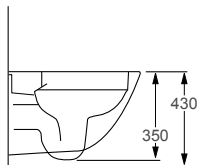

RAK
CERAMICS

RIMLESS

SENSATION	RRP
Q4-12300 Wall Hung Rimless Pan	£418
Q4-12305 Soft Close Seat	£127

Technical Information

- Soft-close seat
- Quick-release seat
- Rimless WC
- Hidden fixings
- Requires frame system