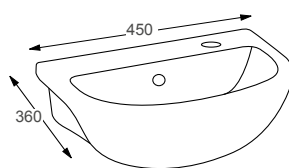

COMPACT		RRP
Q4-12148	450 Semi-Recessed Basin (RH)	£220
Q4-23201	Professional Basin Waste	£36

Technical Information

- 450 x 360 x 185
- Minimum furniture depth: 220mm
- Professional basin waste, suitable for basins with and without an overflow – also able to adapt it to be freeflow