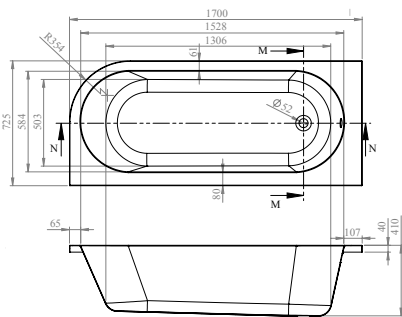

FROM £449

NEW

BATHS

Structure features a statement curved corner, adding style and increasing the floor space in your bathroom.

Pair with black taps and accessories for a striking contrast.

1700

195 LITRES

1700 x 725mm LH H500mm D410mm		RRP
Bathub	Q4-07087	£449
Front Panel	Q4-07089	£235

1700

195 LITRES

1700 x 725mm RH H500mm D410mm		RRP
Bathub	Q4-07088	£449
Front Panel	Q4-07089	£235