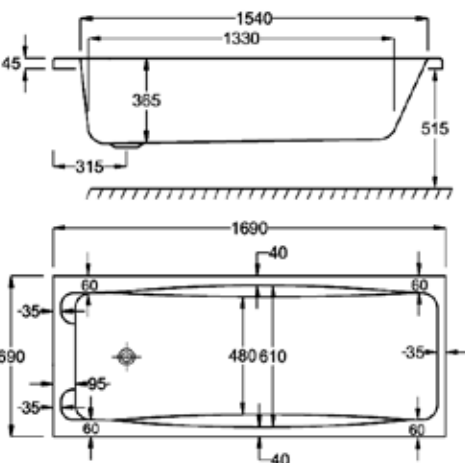

carron⁵

185 LITRES

1800 x 700mm H540mm D365mm		RRP
Bathtub	Q4-02224	£768
Front Panel	Q4-02322	£187
End Panel	Q4-02286	£125

carronite™

185 LITRES

1800 x 700mm H540mm D365mm		RRP
Bathtub	Q4-02225	£1050
Front Panel	Q4-02323	£247
End Panel	Q4-02272	£165

1700