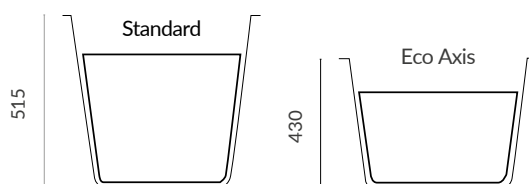

Eco Water Capacity

Key features:

- Made in the UK
- Superb heat retention
- Premium strength
- Industry-leading design
- L Panel option available