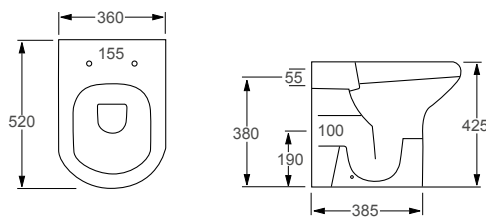

RAK
CERAMICS

RIMLESS

COMPACT HIGH		RRP
Q4-12149	Back To Wall Rimless Pan	£254
Q4-12154	Soft Close Seat	£120
Q4-19133	6/3ltr Concealed Cistern	£99

Technical Information

- Soft-close seat
- Quick-release seat
- Rimless WC
- Tall WC