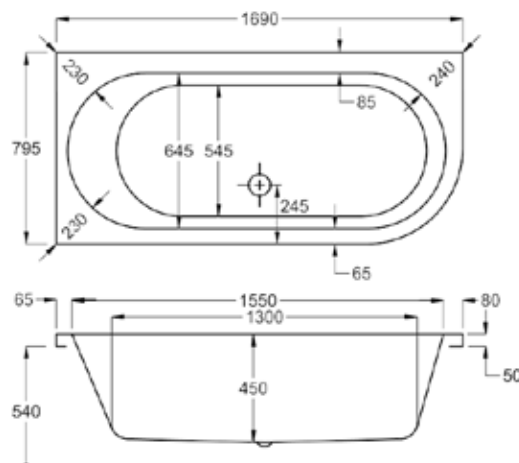

carron⁵

250 LITRES

1700 x 800mm RH H540mm D450mm		RRP
Bathtub	Q4-02219	£839
Curved Panel	Q4-02338	£313

carronite™

250 LITRES

1700 x 800mm RH H540mm D450mm		RRP
Bathtub	Q4-02220	£1277
Curved Panel	Q4-02339	£441