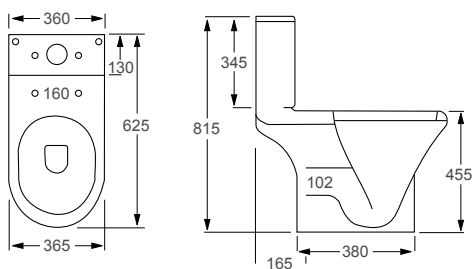

RAK
CERAMICS

COMPACT OPEN BACK	RRP
Q4-12206 Tall Open Back WC Pan	£333
Q4-12203 Top Flush 3/6ltr Cistern	£151
Q4-12153 Soft Close Seat	£120

Technical Information

- Soft-close seat
- Quick-release seat
- Water inlet right or left
- Tall WC
- Short projection