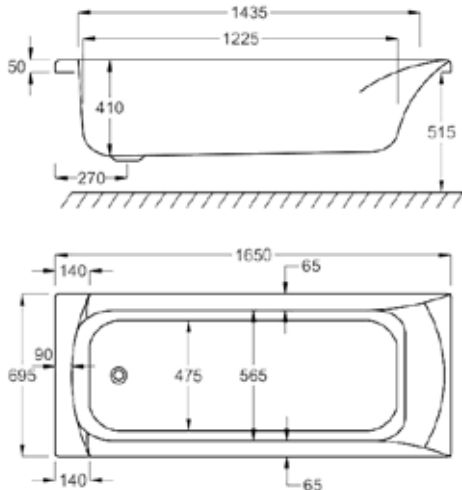

carron5

167 LITRES

1650 x 700mm H515mm D410mm		RRP
Bathtub	Q4-02059	£520
Front Panel	Q4-02282	£157
End Panel	Q4-02285	£125

carronite™

167 LITRES

1650 x 700mm H515mm D410mm		RRP
Bathtub	Q4-02060	£845
Front Panel	Q4-02268	£226
End Panel	Q4-02271	£165

1675