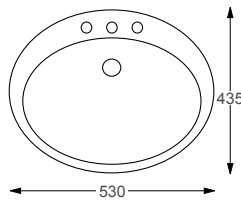

RAK
CERAMICS

JESSICA	RRP
Q4-12294 Inset Basin 1TH	£111
Q4-12295 Inset Basin 2TH	£111
Q4-23201 Professional Basin Waste	£36

Technical Information

- 530 x 435
- One and two tap hole
- Over counter/inset basin
- Professional basin waste, suitable for basins with and without an overflow – also able to adapt it to be freeflow