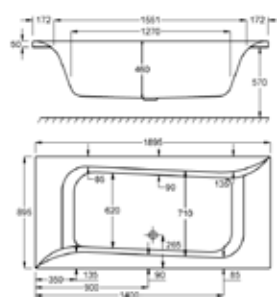

1900

carron⁵ LINEA - DOUBLE ENDED

345 LITRES

1900 x 900mm H570mm D460mm		RRP
Bathtub	Q4-02120	£1447
Front Panel	Q4-02284	£187
End Panel	Q4-02294	£139

carronite™

345 LITRES

1900 x 900mm H570mm D460mm		RRP
Bathtub	Q4-02121	£2144
Front Panel	Q4-02270	£247
End Panel	Q4-02279	£181