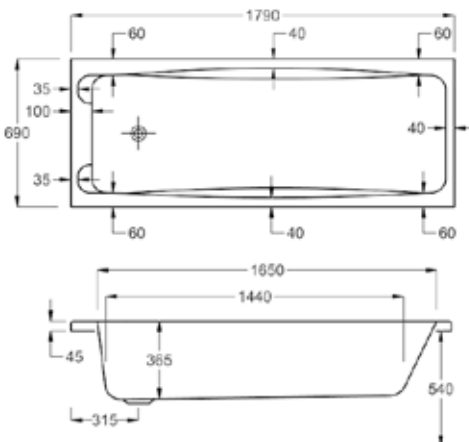

carron⁵

155 LITRES

1700 x 700mm H515mm D365mm		RRP
Bathtub	Q4-02221	£391
Front Panel	Q4-02320	£157
End Panel	Q4-02285	£125

carronite™

155 LITRES

1700 x 700mm H515mm D365mm		RRP
Bathtub	Q4-02222	£727
Front Panel	Q4-02321	£226
End Panel	Q4-02271	£165

1800