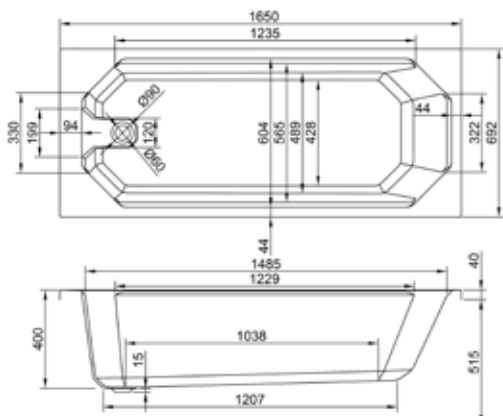

carron⁵

200 LITRES

1650 x 700mm H515mm D405mm		RRP
Bathtub	Q4-02557	£499
Front Panel	Q4-02282	£157
End Panel	Q4-02285	£125

carronite™

200 LITRES

1650 x 700mm H515mm D405mm		RRP
Bathtub	Q4-02558	£839
Front Panel	Q4-02268	£226
End Panel	Q4-02271	£165

1700