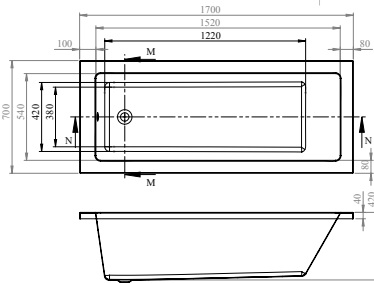

190 LITRES

1650 x 700mm H500mm D420mm	RRP
Bath tub	Q4-07062
	£329

1700