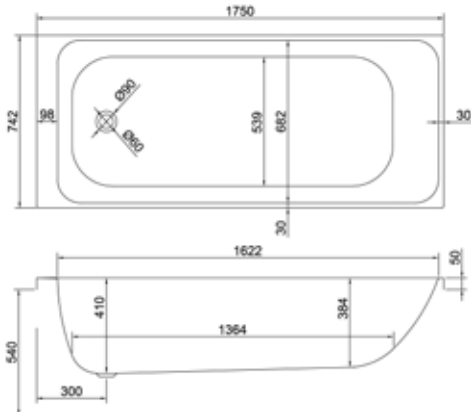

1750

carron5

264 LITRES

1750 x 750mm H540mm D410mm		RRP
Bathtub	Q4-02591	£635
Front Panel	Q4-02601	£176
End Panel	Q4-02289	£125
CARRONITE L Shape Panel	Q4-02607	£442

carronite™

264 LITRES

1750 x 750mm H540mm D410mm		RRP
Bathtub	Q4-02592	£1003
Front Panel	Q4-02602	£237
End Panel	Q4-02275	£165
CARRONITE L Shape Panel	Q4-02607	£442