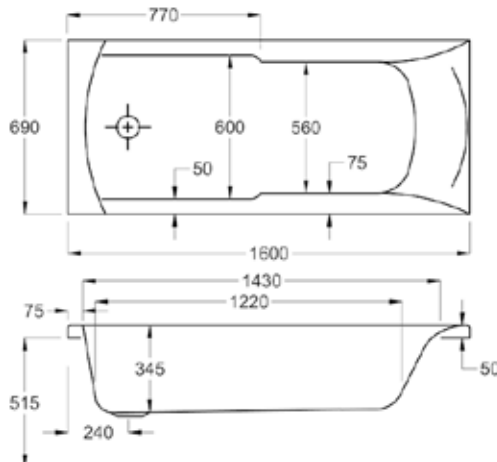

carron⁵

138 LITRES

1600 x 700mm H515mm D345mm		RRP
Bathtub	Q4-02124	£433
Front Panel	Q4-02316	£157
End Panel	Q4-02285	£125
CARRONITE L Shape Panel	Q4-02503	£442

carronite™

138 LITRES

1600 x 700mm H515mm D345mm		RRP
Bathtub	Q4-02125	£740
Front Panel	Q4-02317	£226
End Panel	Q4-02271	£165
CARRONITE L Shape Panel	Q4-02503	£442

1700