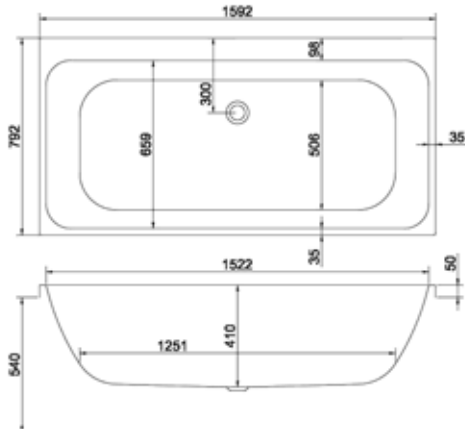

1600

carron5

215 LITRES

1600 x 800mm H540mm D410mm		RRP
Bathtub	Q4-02589	£619
Front Panel	Q4-02281	£176
End Panel	Q4-02291	£125
CARRONITE L Shape Panel	Q4-02567	£442

carronite™

215 LITRES

1600 x 800mm H540mm D410mm		RRP
Bathtub	Q4-02590	£977
Front Panel	Q4-02267	£237
End Panel	Q4-02277	£165
CARRONITE L Shape Panel	Q4-02567	£442

1650