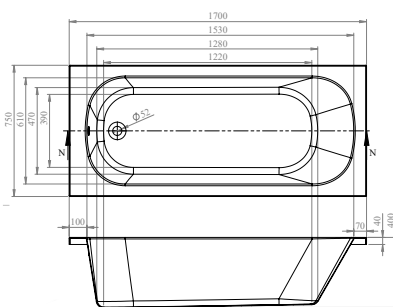

180 LITRES

1700 x 700mm H500mm D400mm	RRP
Bath tub	Q4-07074 £285

1700