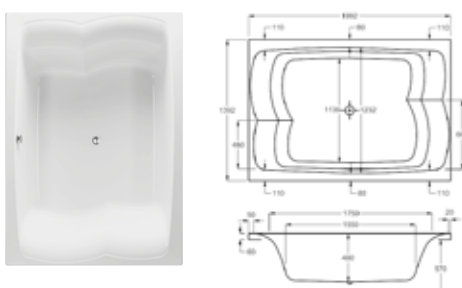

carronite™ CELSIUS DUO 560 LITRES

2000 x 1400mm H570mm D480mm		RRP
Bathtub	Q4-02411	£3980