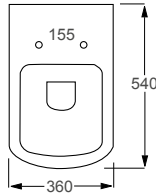

RAK
CERAMICS

RIMLESS

SUMMIT		RRP
Q4-12332	Wall Hung Rimless Pan	£352
Q4-12137	Soft Close Seat	£120

Technical Information

- Soft-close seat
- Rimless WC
- Requires frame system