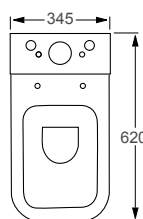

RAK CERAMICS

METROPOLITAN	RRP
Q4-12210 Std. WC Pan	£337
Q4-12211 Top Flush 3/6ltr Cistern	£202
Q4-12130 Soft Close Seat	£120

Technical Information

- Soft-close seat
- Quick-release seat
- Short projection
- Water inlet right or left
- 6/3 litre cistern