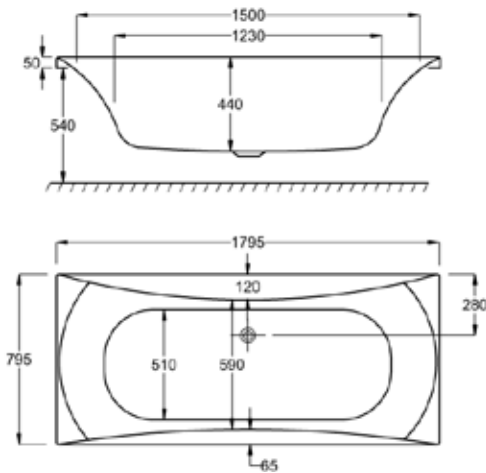

carron5

220 LITRES

1800 x 800mm H540mm D440mm		RRP
Bathtub	Q4-02009	£824
Front Panel	Q4-02322	£187
End Panel	Q4-02291	£125

carronite™

220 LITRES

1800 x 800mm H540mm D440mm		RRP
Bathtub	Q4-02010	£1205
Front Panel	Q4-02323	£247
End Panel	Q4-02277	£165