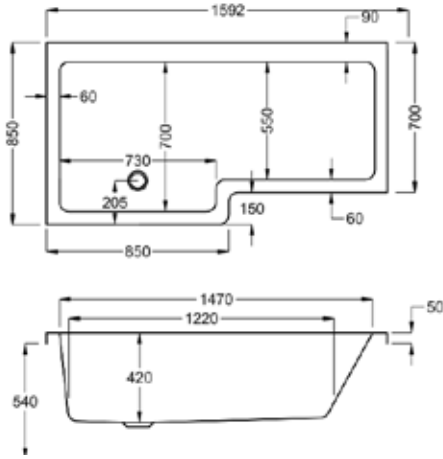

1600

carron⁵

250 LITRES

1600 x 700-850mm LH H540mm D420mm		RRP
Bathtub	Q4-02386	£660
Front Panel	Q4-02390	£233
End Panel	Q4-02312	£147
Quantum Square Showerbath Screen	Q4-02347	£399

carronite™

250 LITRES

1600 x 700-850mm LH H540mm D420mm		RRP
Bathtub	Q4-02387	£941
Front Panel	Q4-02391	£502
End Panel	Q4-02313	£200
Quantum Square Showerbath Screen	Q4-02347	£399

1600