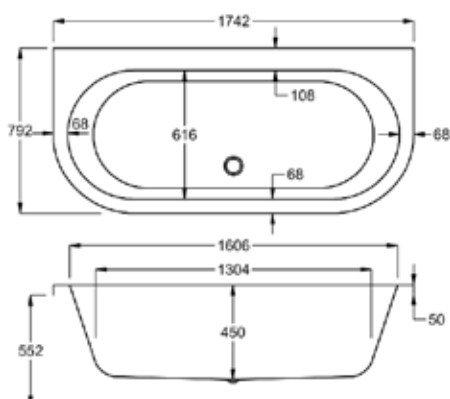

# carron HALCYON D

This D-shaped bath creates a real focal point in your bathroom, with its elliptical, symmetrical design.

Choose between a white or granite one-piece panel.

1750

**carron5**

253 LITRES

1750 x 800mm H540mm D450mm		RRP
Bath tub	Q4-02416	£779
One Piece Panel White	Q4-02436	£674
One Piece Panel Granite	Q4-02453	£807