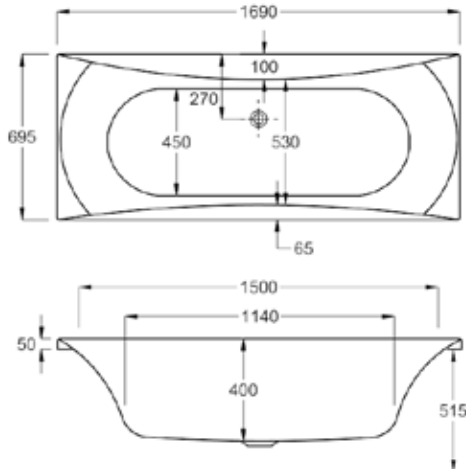

1700

carron5

160 LITRES

1700 x 700mm H515mm D400mm		RRP
Bathtub	Q4-02005	£521
Front Panel	Q4-02320	£157
End Panel	Q4-02285	£125

carronite™

160 LITRES

1700 x 700mm H515mm D400mm		RRP
Bathtub	Q4-02006	£781
Front Panel	Q4-02321	£226
End Panel	Q4-02271	£165

1700