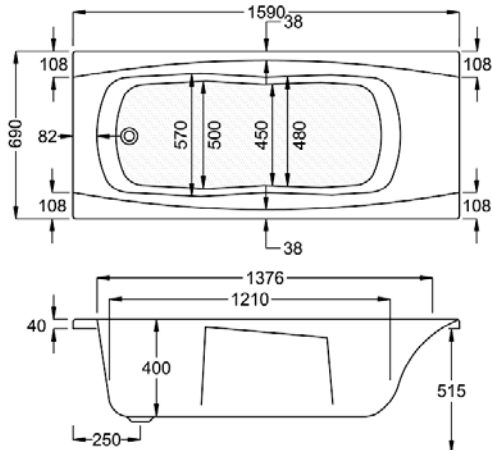

1600

carron5

162 LITRES

1600 x 700mm H515mm D400mm		RRP
Bathtub	Q4-02110	£426
Front Panel	Q4-02316	£157
End Panel	Q4-02285	£125

carronite™

162 LITRES

1600 x 700mm H515mm D400mm		RRP
Bathtub	Q4-02111	£716
Front Panel	Q4-02317	£226
End Panel	Q4-02271	£165