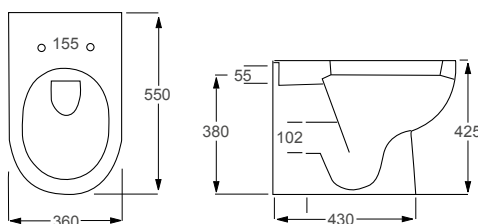

KALA		RRP
Q4-12160	Back To Wall Pan	£242
Q4-12170	Soft Close Seat	£109
Q4-19133	6/3ltr Concealed Cistern	£99

Technical Information

- Soft-close seat
- Quick-release seat
- Short projection