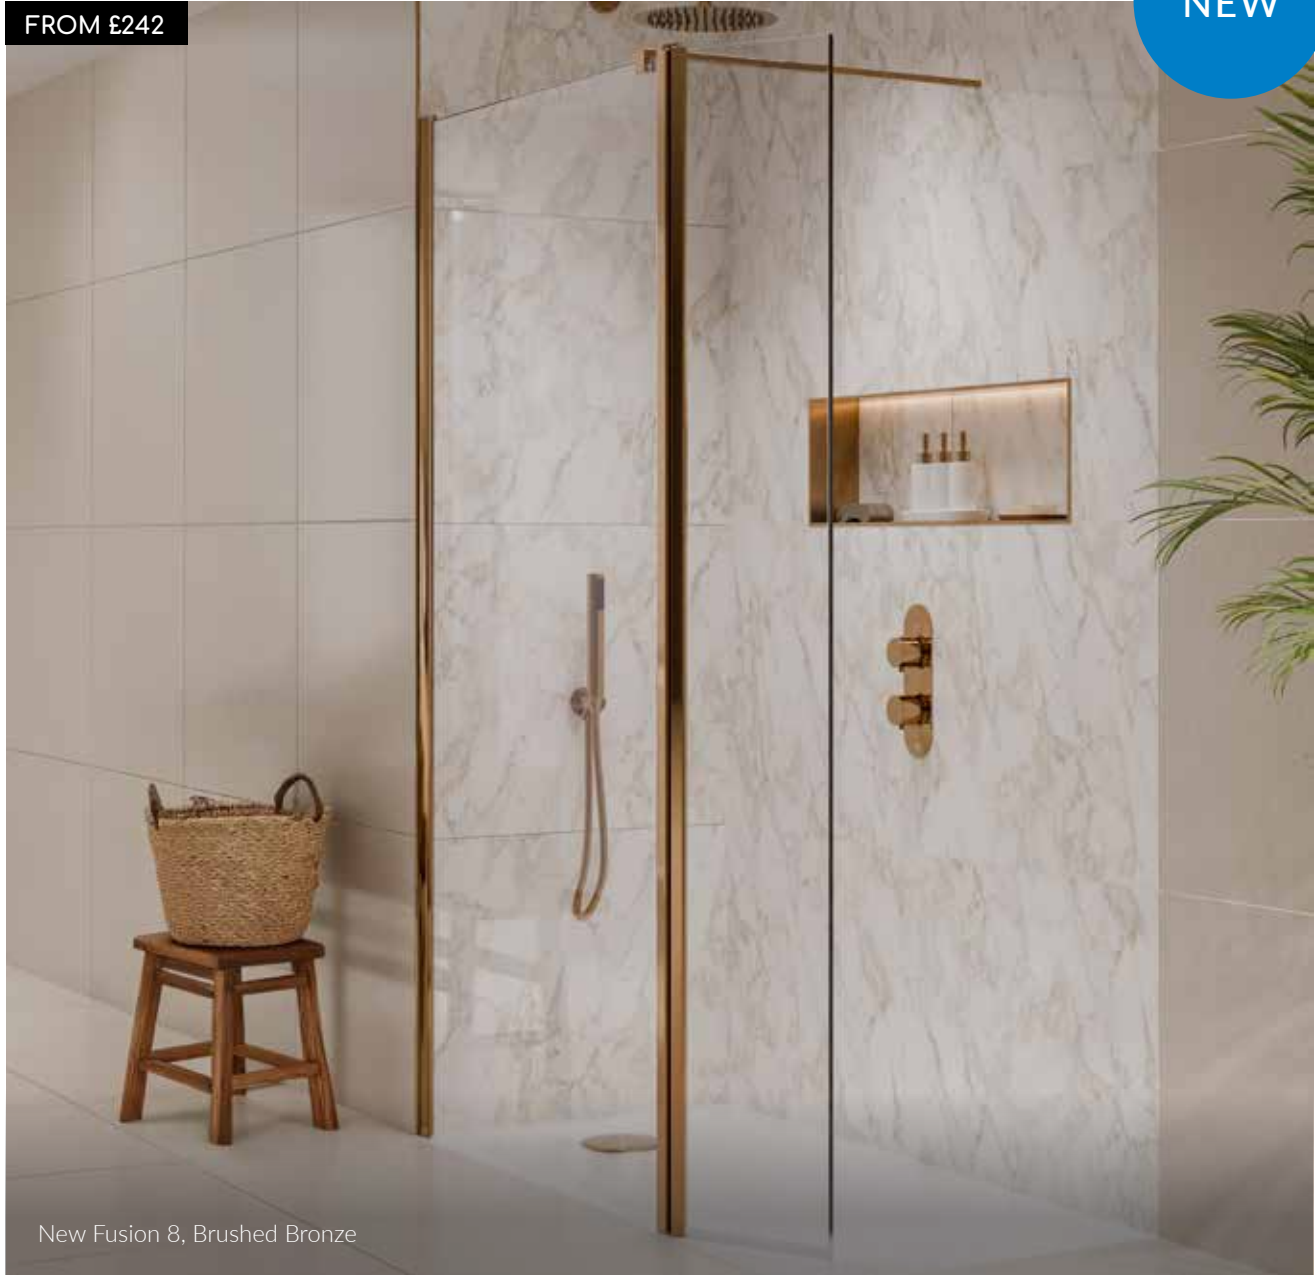

# FUSION 8 - WALK-IN ENCLOSURE

NEW

FROM £242

New Fusion 8, Brushed Bronze