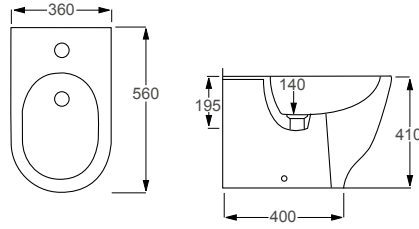

## Technical Information

- One tap hole
- Integrated overflow
- Floor mounted

**RAK**  
CERAMICS

MOON	RRP
Q4-12230 Back To Wall Bidet	£369