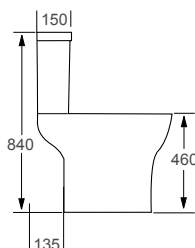

RIMLESS

ICON		RRP
Q4-06412	Tall Open Back WC Pan	£272
Q4-06409	Top Flush Cistern	£104
Q4-06407	Soft Close Seat	£76
Q4-06410	Slim Soft Close Seat	£86

Technical Information

- Soft-close seat
- Quick-release seat
- Water inlet right or left