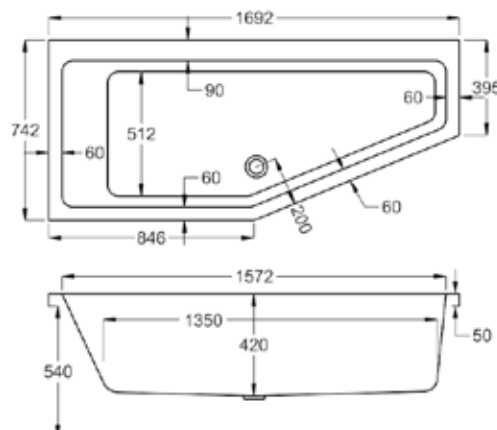

carron⁵

211 LITRES

1700 x 750mm RH H540mm D420mm		RRP
Bathtub	Q4-02180	£618
Front Panel	Q4-02328	£231
End Panel	Q4-02330	£107

carronite™

211 LITRES

1700 x 750mm RH H540mm D420mm		RRP
Bathtub	Q4-02178	£902
Front Panel	Q4-02329	£441
End Panel	Q4-02331	£148