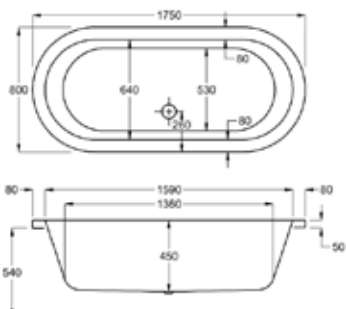

1750

carron⁵ HALCYON OVAL INSET

270 LITRES

1750 x 800mm H560mm D450mm	RRP
Bathtub	Q4-02100
	£779

carronite™

270 LITRES

1750 x 800mm H560mm D450mm	RRP
Bathtub	Q4-02101
	£1309