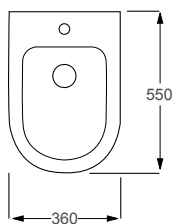

RAK
CERAMICS

RESORT
Q4-12259 Back To Wall Bidet

RRP
£263

Technical Information

- One tap hole
- Integrated overflow
- Floor mounted