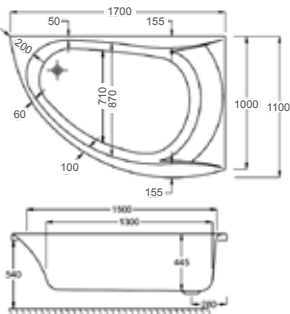

carronite™

407 LITRES

1500 x 1500mm H570mm D495mm		RRP
Bathtub	Q4-02231	£2017
Corner Panel	Q4-02265	£463

1700