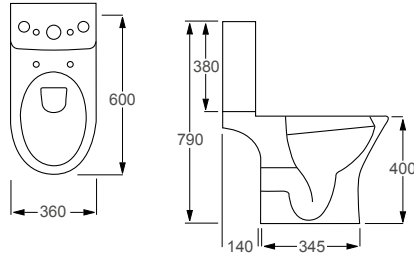

RAK
CERAMICS

RIMLESS

RESORT		RRP
Q4-12255	Open Rimless WC Pan	£254
Q4-12252	Top Flush Cistern	£182
Q4-12287	Slim Soft Close Seat	£120
Q4-12269	Soft Close Seat	£120

Technical Information

- Soft-close seat
- Quick-release seat
- Rimless WC
- Water inlet right or left
- 6/3 litre cistern