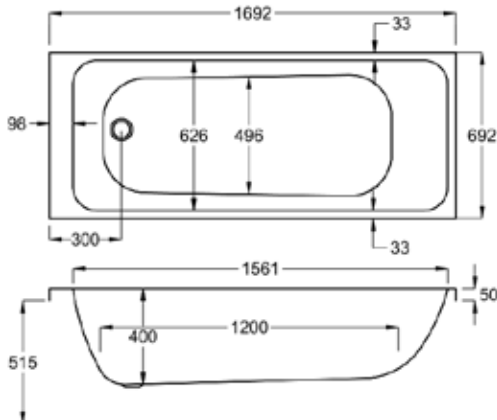

carron5

218 LITRES

1700 x 700mm H515mm D400mm		RRP
Bathtub	Q4-02422	£499
Front Panel	Q4-02320	£157
End Panel	Q4-02285	£125
CARRONITE L Shape Panel	Q4-02299	£442

carronite™

218 LITRES

1700 x 700mm H515mm D400mm		RRP
Bathtub	Q4-02423	£839
Front Panel	Q4-02321	£226
End Panel	Q4-02271	£165
CARRONITE L Shape Panel	Q4-02299	£442

1700