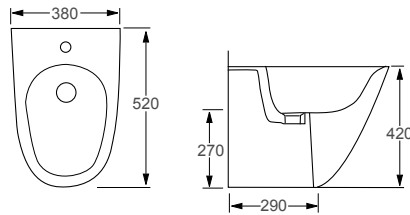

RAK
CERAMICS

SENSATION	RRP
Q4-12304 Back To Wall Bidet	£418

Technical Information

- One tap hole
- Integrated overflow
- Floor mounted