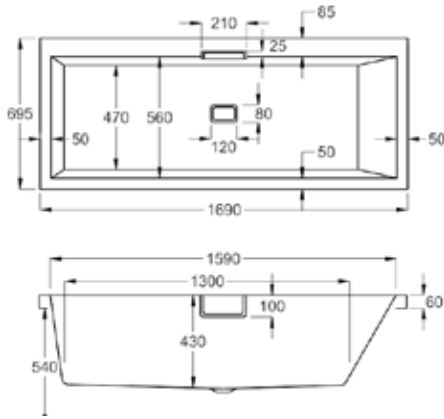

1700

carronite™

265 LITRES

1700 x 700mm LH H540mm D430mm		RRP
Bathtub	Q4-02406	£1139
Front Panel	Q4-02319	£237
End Panel	Q4-02272	£165
L Shape Panel	Q4-02569	£442

1700

carronite™

265 LITRES

1700 x 700mm RH H540mm D430mm		RRP
Bathtub	Q4-02407	£1139
Front Panel	Q4-02319	£237
End Panel	Q4-02272	£165
L Shape Panel	Q4-02569	£442

1700

carronite™

275 LITRES

1700 x 750mm LH H540mm D450mm		RRP
Bathtub	Q4-02408	£1342
Front Panel	Q4-02319	£237
End Panel	Q4-02275	£165
L Shape Panel	Q4-02300	£442

1700

carronite™

275 LITRES

1700 x 750mm RH H540mm D450mm		RRP
Bathtub	Q4-02409	£1342
Front Panel	Q4-02319	£237
End Panel	Q4-02275	£165
L Shape Panel	Q4-02300	£442