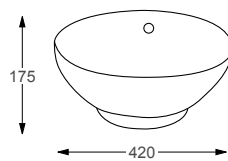

Linea™

PARMA		RRP
Q4-19307	420 Sit On Basin	£258
Q4-23201	Professional Basin Waste	£36

Technical Information

- 420 x 420 x 175
- No tap hole
- Professional basin waste, suitable for basins with and without an overflow – also able to adapt it to be freeflow