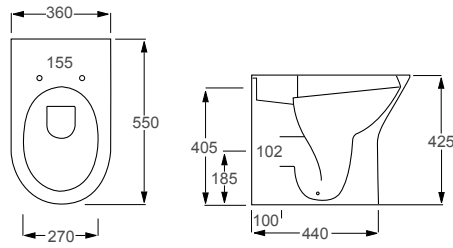

BACK TO WALL - EXTRA HIGH

RAK
CERAMICS

RIMLESS

RESORT HIGH		RRP
Q4-12293	Back To Wall Rimless Pan	£359
Q4-12287	Slim Soft Close Seat	£120
Q4-12269	Soft Close Seat	£120
Q4-19133	6/3ltr Concealed Cistern	£99

Technical Information

- Soft-close seat
- Quick-release seat
- Rimless WC
- Tall WC