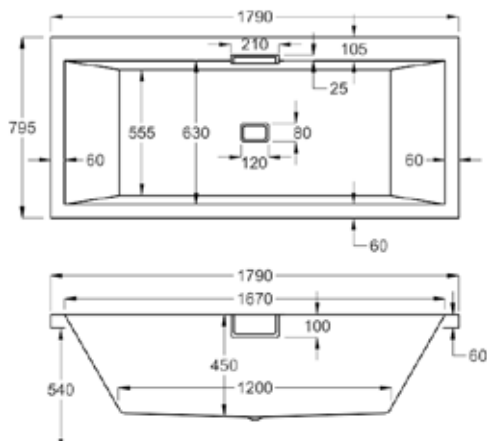

The flagship product. Design innovation and technology make Celsius our aspirational bathtub range.

Using the latest filling technology to dispense water, Celsius sits at the top of design and modernity.

1800