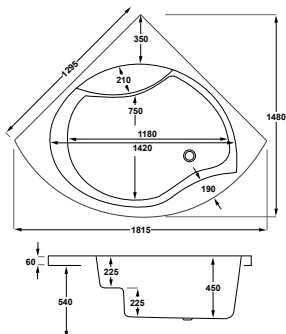

carron CORNER BATHS

1300