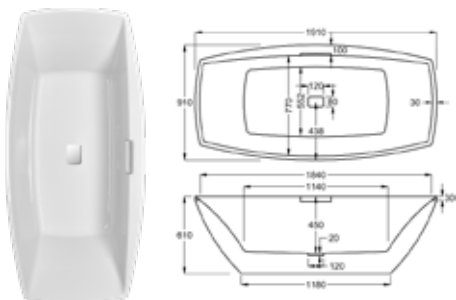

carron HALCYON OVAL & SQUARE FREESTANDING

1750

carronite™ HALCYON OVAL FREESTANDING 270 LITRES

1750 x 800mm H560mm D450mm		RRP
Bathtub	Q4-02102	£2131
Bathtub	Q4-02104	£2131
Bathtub	Q4-02103	£2131

Comes with waste

1750

carronite™ HALCYON SQUARE FREESTANDING 286 LITRES

1750 x 800mm H560mm D450mm		RRP
Bathtub	Q4-02105	£2131

Comes with waste

carron CELSIUS

1900

carronite™ CELSIUS FREESTANDING 330 LITRES

1900 x 900mm H610mm D450mm		RRP
Bathtub	Q4-02492	£2591
Bathtub	Q4-02493	£3925

1900

carronite™ CELSIUS OVAL 320 LITRES

1900 x 1000mm H570mm D470mm		RRP
Bathtub	Q4-02494	£2070
Oval D Panel	Q4-02497	£736

2000

carronite™ CELSIUS DUO 560 LITRES

2000 x 1400mm H570mm D480mm		RRP
Bathtub	Q4-02411	£3980