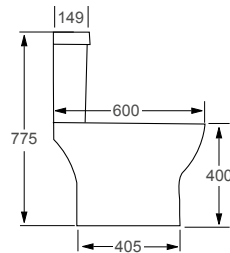

CLOSE COUPLED TOILETS - OPEN BACK

RIMLESS

OUTLINE	RRP
Q4-06402 Std. WC Pan	£194
Q4-06403 Top Flush Cistern	£100
Q4-06401 Soft Close Seat	£76
Q4-06419 Slim Soft Close Seat	£82

Technical Information

- Soft-close seat
- Quick-release seat
- Water inlet right or left