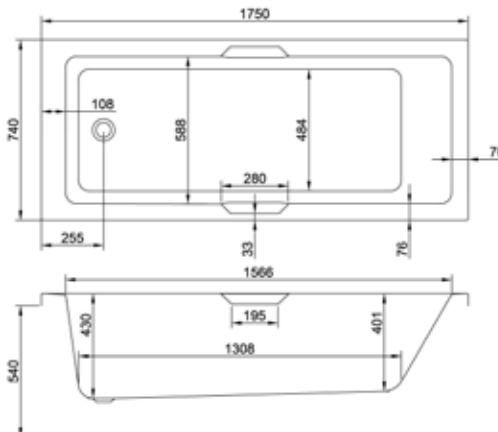

carron⁵

247 LITRES

1750 x 750mm H540mm D430mm		RRP
Bathtub	Q4-02595	£674
Front Panel	Q4-02601	£176
End Panel	Q4-02289	£125

carronite™

247 LITRES

1750 x 750mm H540mm D430mm		RRP
Bathtub	Q4-02596	£944
Front Panel	Q4-02602	£237
End Panel	Q4-02275	£165

1800