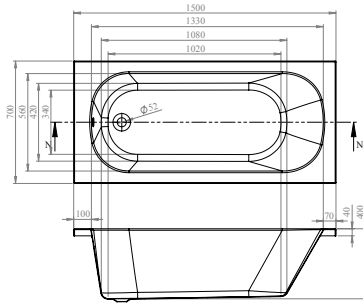

1500

160 LITRES

1500 x 700mm H500mm D400mm	RRP
Bath tub	Q4-07071 £285

1600

170 LITRES

1600 x 700mm H500mm D400mm	RRP
Bath tub	Q4-07072 £285

1675

175 LITRES

1675 x 700mm H500mm D400mm	RRP
Bath tub	Q4-07073 £285

1700

180 LITRES

1700 x 700mm H500mm D400mm	RRP
Bath tub	Q4-07074 £285

1700

190 LITRES

1700 x 750mm H500mm D400mm	RRP
Bath tub	Q4-07075 £345