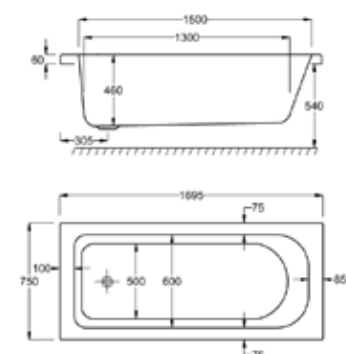

1700

carron⁵

210 LITRES

1700 x 750mm H540mm D460mm		RRP
Bathtub	Q4-02045	£725
Front Panel	Q4-02318	£176
End Panel	Q4-02289	£125

carronite™

210 LITRES

1700 x 750mm H540mm D460mm		RRP
Bathtub	Q4-02046	£968
Front Panel	Q4-02319	£237
End Panel	Q4-02275	£165