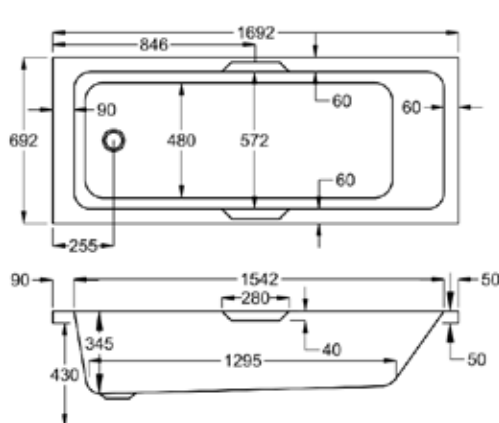

carron⁵

174 LITRES

1700 x 700mm H430mm D345mm		RRP
Bathtub	Q4-02402	£502
Front Panel	Q4-02256	£157
End Panel	Q4-02258	£125
CARRONITE L Shape Panel	Q4-02501	£442

carronite™

174 LITRES

1700 x 700mm H430mm D345mm		RRP
Bathtub	Q4-02403	£793
Front Panel	Q4-02257	£226
End Panel	Q4-02259	£165
CARRONITE L Shape Panel	Q4-02501	£442