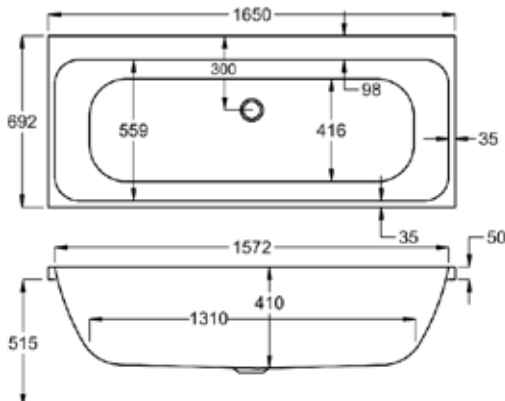

carron5

196 LITRES

1650 x 700mm H515mm D400mm		RRP
Bathtub	Q4-02521	£499
Front Panel	Q4-02282	£157
End Panel	Q4-02285	£125
CARRONITE L Shape Panel	Q4-02531	£442

carronite™

196 LITRES

1650 x 700mm H515mm D400mm		RRP
Bathtub	Q4-02522	£839
Front Panel	Q4-02268	£226
End Panel	Q4-02271	£165
CARRONITE L Shape Panel	Q4-02531	£442