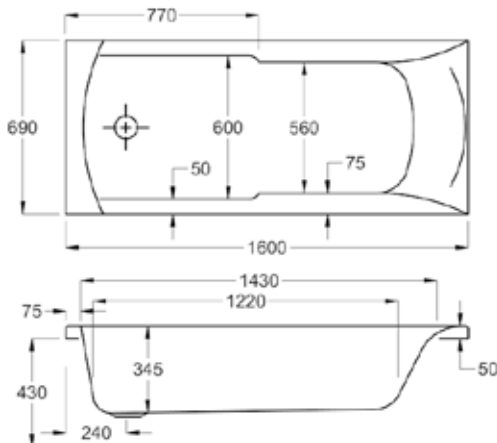

carron5

138 LITRES

1600 x 700mm H430mm D345mm		RRP
Bathtub	Q4-02033	£433
Front Panel	Q4-02254	£157
End Panel	Q4-02258	£125
CARRONITE L Shape Panel	Q4-02500	£442

carronite™

138 LITRES

1600 x 700mm H430mm D345mm		RRP
Bathtub	Q4-02034	£740
Front Panel	Q4-02255	£226
End Panel	Q4-02259	£165
CARRONITE L Shape Panel	Q4-02500	£442

1650