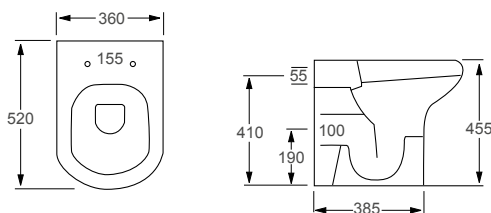

RAK
CERAMICS

RIMLESS

COMPACT EXTRA HIGH		RRP
Q4-12151	Back To Wall Rimless Pan	£242
Q4-12154	Soft Close Seat	£120
Q4-19133	6/3ltr Concealed Cistern	£99

Technical Information

- Soft-close seat
- Quick-release seat
- Rimless WC
- Tall WC

We recommend:

The Maison Banos Artist tap range, see from page 374.