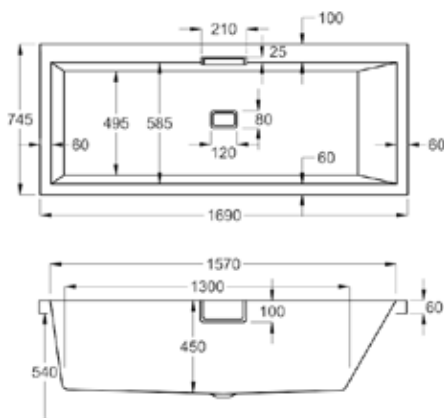

1700

carronite™

265 LITRES

1700 x 700mm LH H540mm D430mm		RRP
Bathtub	Q4-02406	£1139
Front Panel	Q4-02319	£237
End Panel	Q4-02272	£165
L Shape Panel	Q4-02569	£442

1700

carronite™

265 LITRES

1700 x 700mm RH H540mm D430mm		RRP
Bathtub	Q4-02407	£1139
Front Panel	Q4-02319	£237
End Panel	Q4-02272	£165
L Shape Panel	Q4-02569	£442

1700

carronite™

275 LITRES

1700 x 750mm LH H540mm D450mm		RRP
Bathtub	Q4-02408	£1342
Front Panel	Q4-02319	£237
End Panel	Q4-02275	£165
L Shape Panel	Q4-02300	£442

1700

carronite™

275 LITRES

1700 x 750mm RH H540mm D450mm		RRP
Bathtub	Q4-02409	£1342
Front Panel	Q4-02319	£237
End Panel	Q4-02275	£165
L Shape Panel	Q4-02300	£442