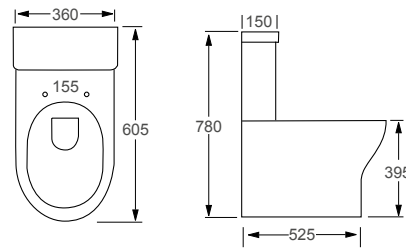

ICON		RRP
Q4-06411	Flush Fit WC Pan	£252
Q4-06409	Top Flush Cistern	£104
Q4-06407	Soft Close Seat	£76
Q4-06410	Slim Soft Close Seat	£86

Technical Information

- Soft-close seat
- Quick-release seat