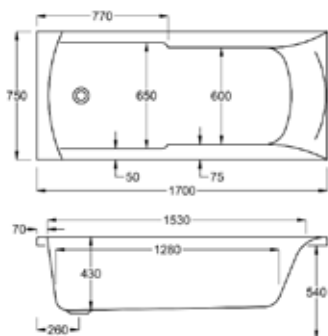

carron INDEX, APEX & URBAN SIT BATH

These baths offer uncomplicated designs that work in a multitude of bathroom settings.

Choose a classic single ended bathtub or opt for the sit-in bath if you're short on space but still want that bathing experience.

Key features:

- Made in the UK
- Superb heat retention
- Premium strength
- Industry-leading design
- 30-year warranty on Carronite

1700

carron⁵ INDEX SINGLE ENDED

195 LITRES

1700 x 750mm H540mm D430mm		RRP
Bathtub	Q4-02118	£689
Front Panel	Q4-02318	£176
End Panel	Q4-02289	£125
CARRONITE L Shape Panel	Q4-02300	£442

carronite™

195 LITRES

1700 x 750mm H540mm D430mm		RRP
Bathtub	Q4-02119	£997
Front Panel	Q4-02319	£237
End Panel	Q4-02275	£165
CARRONITE L Shape Panel	Q4-02300	£442