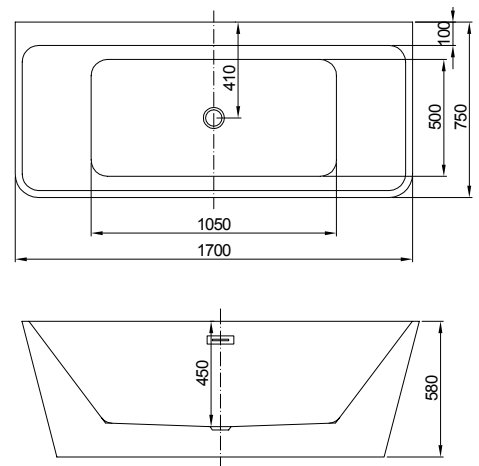

1700

245 LITRES

H580mm W1700mm D750mm		RRP
Bathtub	● Q4-06504	£1544
Bathtub	● Q4-06529	£2355
Gloss White Waste Kit	● Q4-06518	£74
Matt Black Waste Kit	● Q4-06517	£74
Brushed Brass Waste Kit	● Q4-06524	£72

Comes with chrome waste