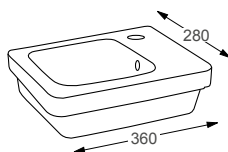

WALL HUNG BASINS

RAK
CERAMICS

RESORT		RRP
Q4-12266	360 Slimline 1TH Basin (RH)	£109
Q4-23201	Professional Basin Waste	£36

Technical Information

- 360 x 280
- One right-hand tap hole
- Professional basin waste, suitable for basins with and without an overflow – also able to adapt it to be freeflow