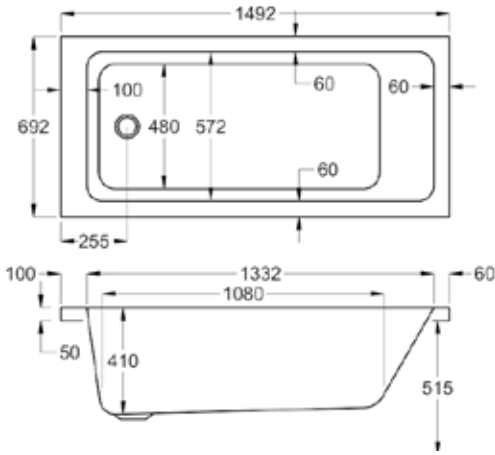

1500

carron⁵

198 LITRES

1500 x 700mm H515mm D410mm		RRP
Bathtub	Q4-02141	£433
Front Panel	Q4-02315	£157
End Panel	Q4-02285	£125

carronite™

198 LITRES

1500 x 700mm H515mm D410mm		RRP
Bathtub	Q4-02142	£743
Front Panel	Q4-02314	£226
End Panel	Q4-02271	£165

1600