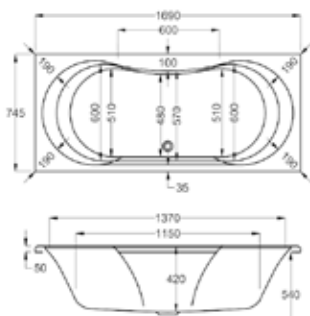

1700

carron⁵

205 LITRES

1700 x 750mm H540mm D420mm		RRP
Bathtub	Q4-02090	£662
Front Panel	Q4-02318	£176
End Panel	Q4-02289	£125

carronite™

205 LITRES

1700 x 750mm H540mm D420mm		RRP
Bathtub	Q4-02091	£925
Front Panel	Q4-02319	£237
End Panel	Q4-02275	£165