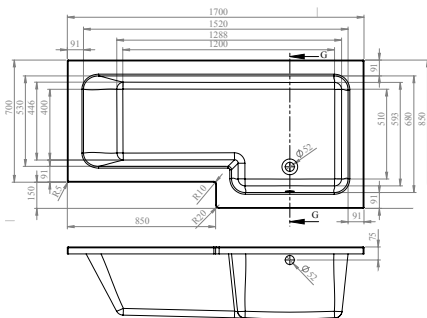

180 LITRES

1700 x 700/850mm LH H500mm D410mm		RRP
Bathtub	Q4-07083	£385
Front Panel	Q4-07085	£129
End Panel	Q4-07086	£82

1700