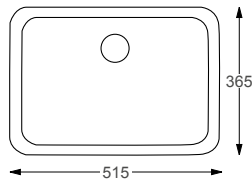

INSET BASINS

RAK
CERAMICS

CLEO	RRP
Q4-12297 Inset Basin	£210
Q4-23201 Professional Basin Waste	£36

Technical Information

- 515 x 365
- No tap hole
- Under counter
- Professional basin waste, suitable for basins with and without an overflow – also able to adapt it to be freeflow