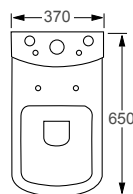

RAK CERAMICS

SUMMIT	RRP
Q4-12212 Std. WC Pan	£303
Q4-12213 Top Flush 3/6ltr Cistern	£160
Q4-12137 Soft Close Seat	£120

Technical Information

- Soft-close seat
- Quick-release seat
- Water inlet right or left
- 6/3 litre cistern